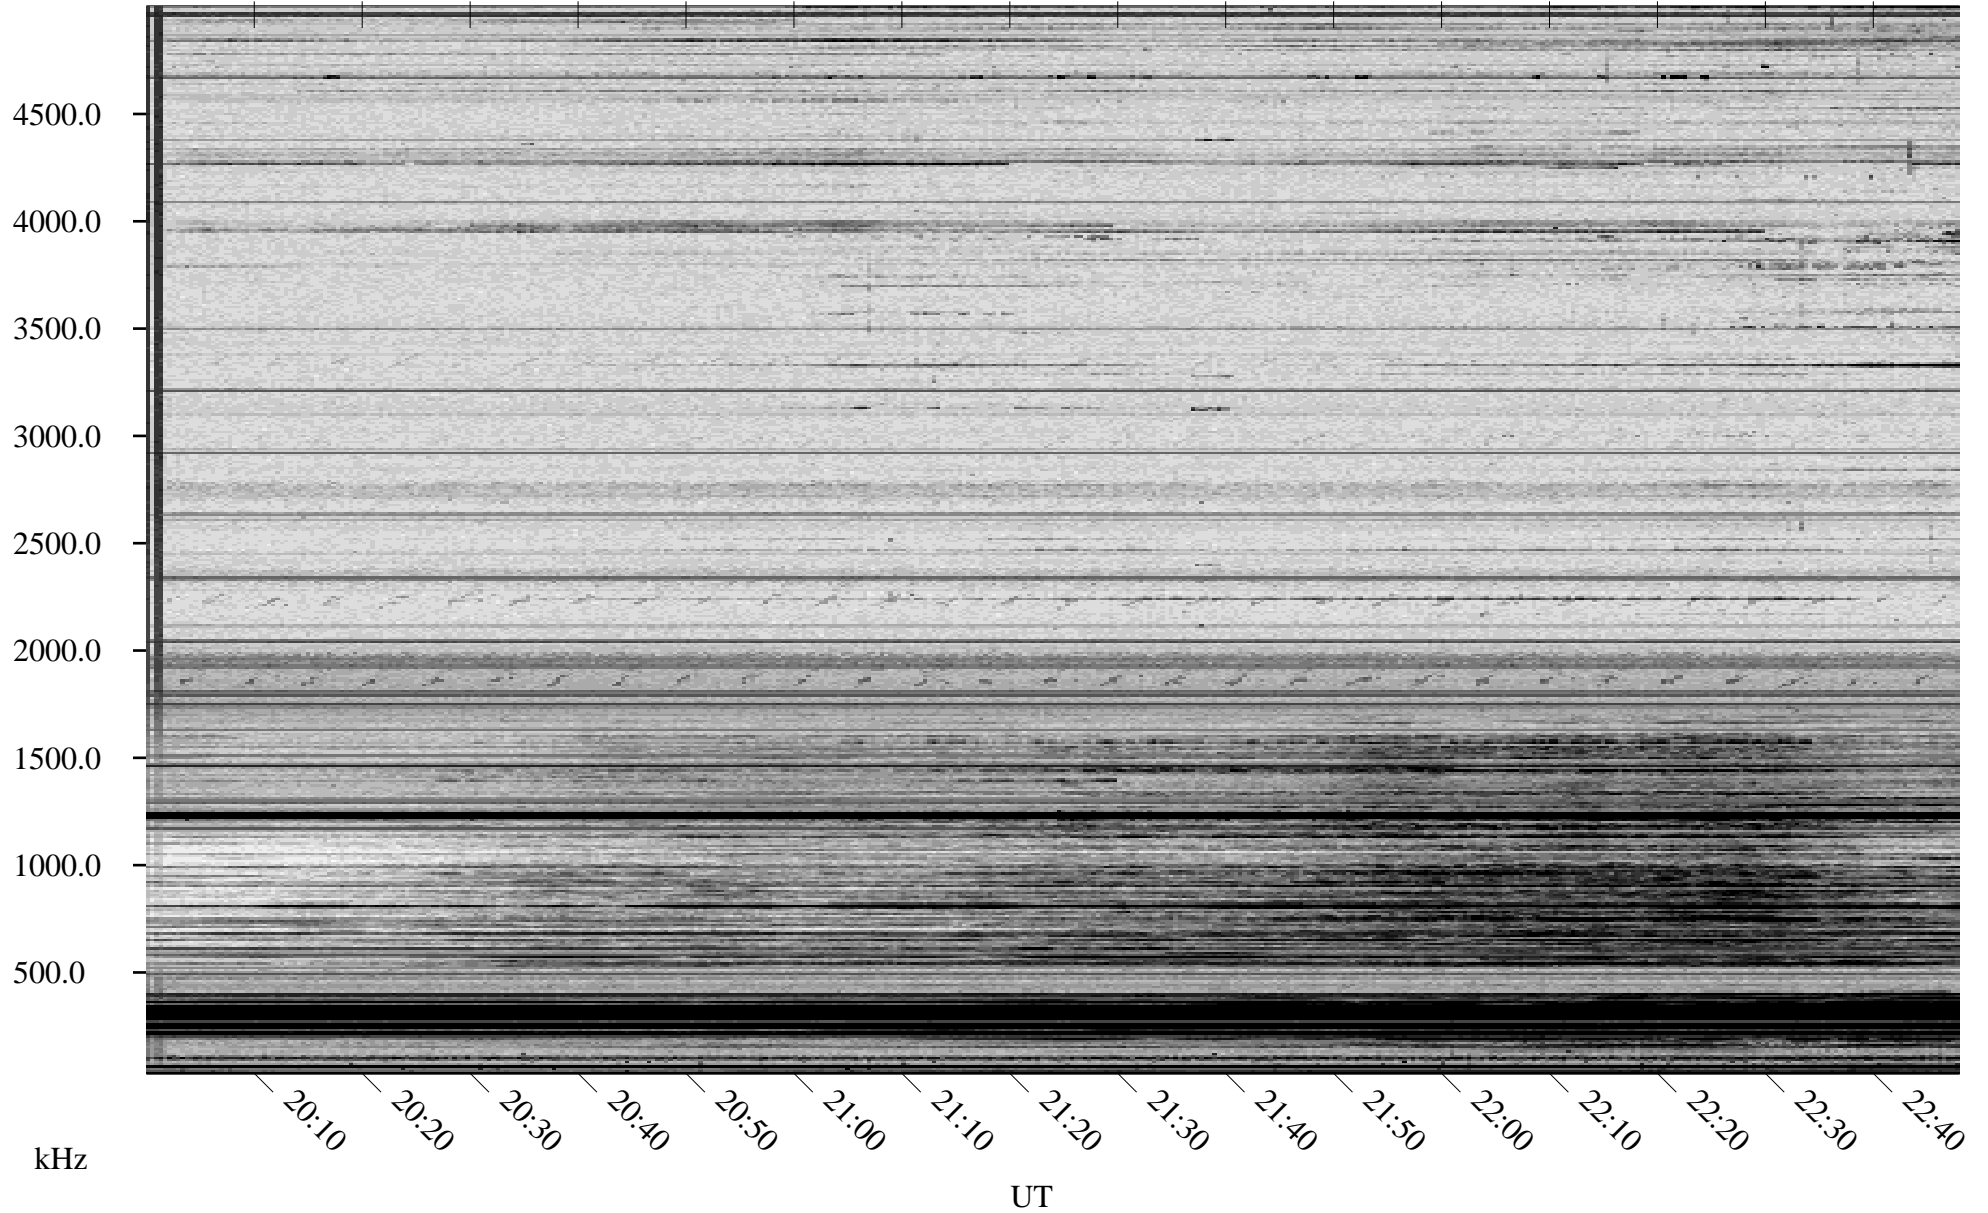

# 01/20/2010 Churchill, Manitoba

Linear Scale    Black = 161    White = 15

ch10020l.r00SUm max\_12

Page 1

# 01/20/2010 Churchill, Manitoba

Linear Scale    Black = 161    White = 15

ch10020l.r00SUm max\_12

Page 2

# 01/21/2010 Churchill, Manitoba

Linear Scale    Black = 161    White = 15

ch10020l.r00SUm max\_12

Page 3

# 01/21/2010 Churchill, Manitoba

Linear Scale    Black = 161    White = 15

ch10020l.r00SUm max\_12

Page 4