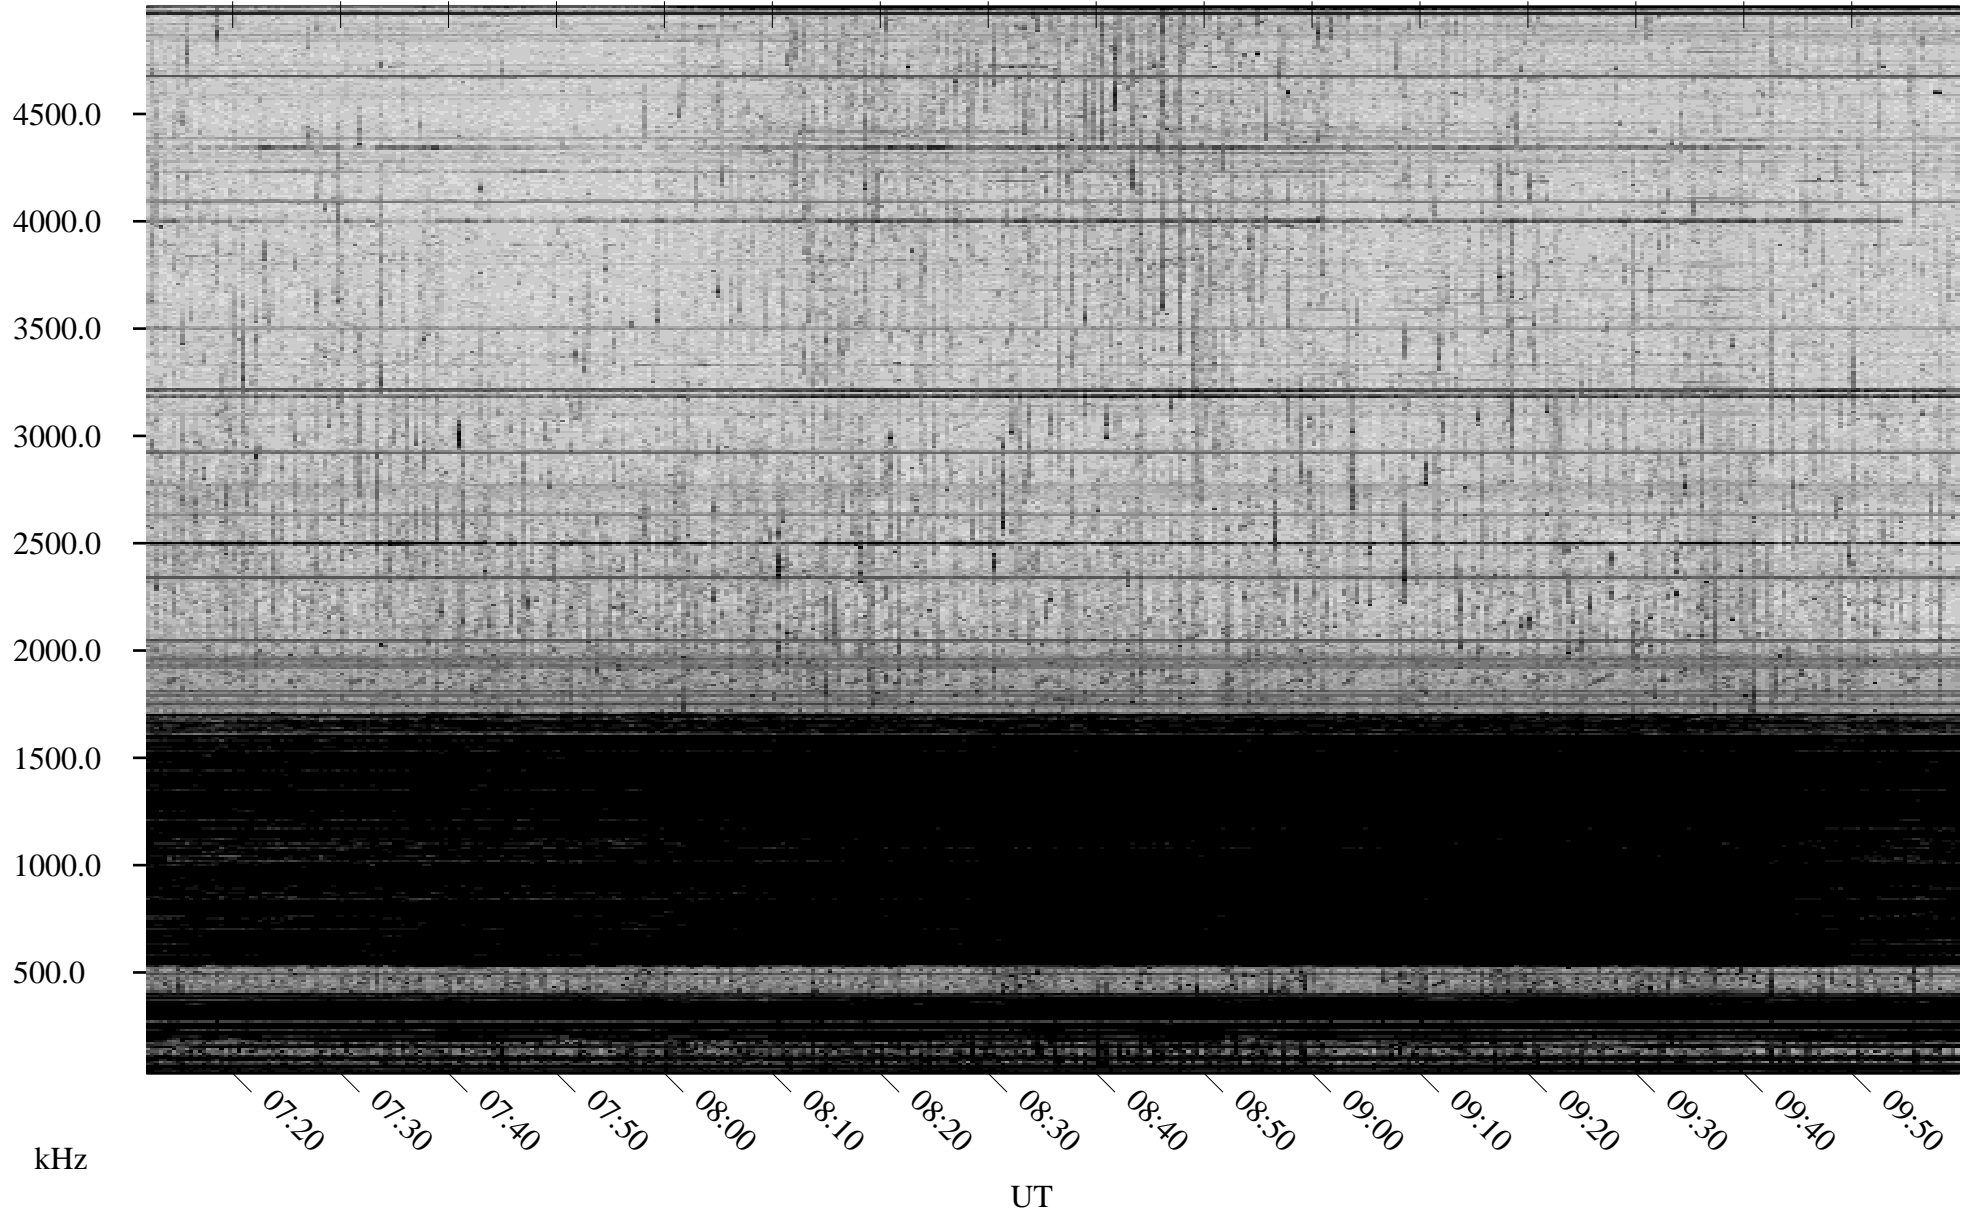

# 01/21/2010 Churchill, Manitoba

Linear Scale    Black = 161    White = 15

ch10020l.r00SUm max\_12

Page 4

# 01/21/2010 Churchill, Manitoba

Linear Scale    Black = 161    White = 15

ch10020l.r00SUm max\_12

Page 5

# 01/21/2010 Churchill, Manitoba

Linear Scale    Black = 161    White = 15

ch10020l.r00SUm max\_12

Page 6