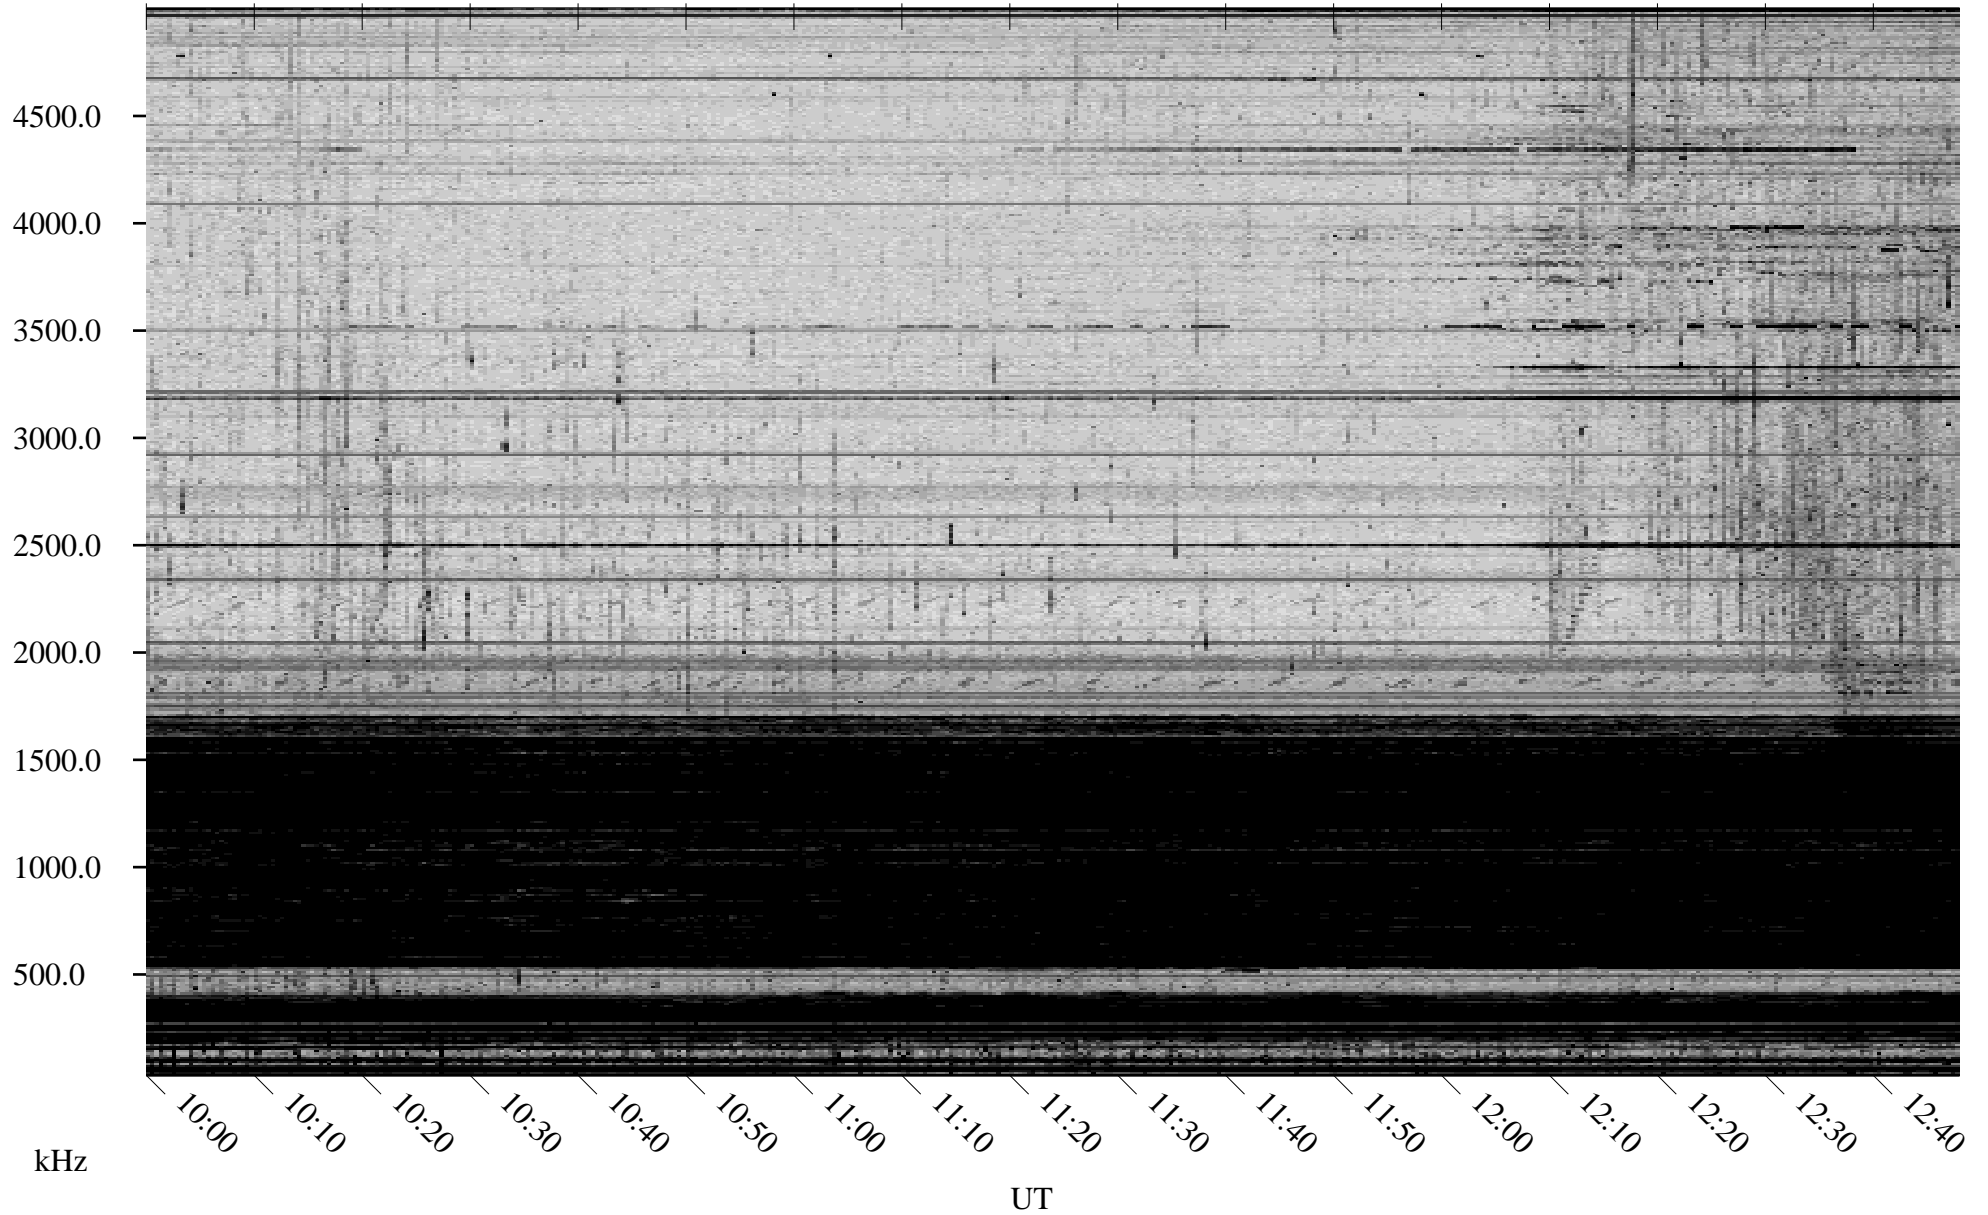

# 01/21/2010 Churchill, Manitoba

Linear Scale    Black = 161    White = 15

ch10020l.r00SUm max\_12

Page 5

# 01/21/2010 Churchill, Manitoba

Linear Scale    Black = 161    White = 15

ch10020l.r00SUm max\_12

Page 6

# 01/21/2010 Churchill, Manitoba

Linear Scale    Black = 161    White = 15

ch10020l.r00SUm max\_12

Page 7

# 01/21/2010 Churchill, Manitoba

Linear Scale    Black = 161    White = 15

ch10020l.r00SUm max\_12