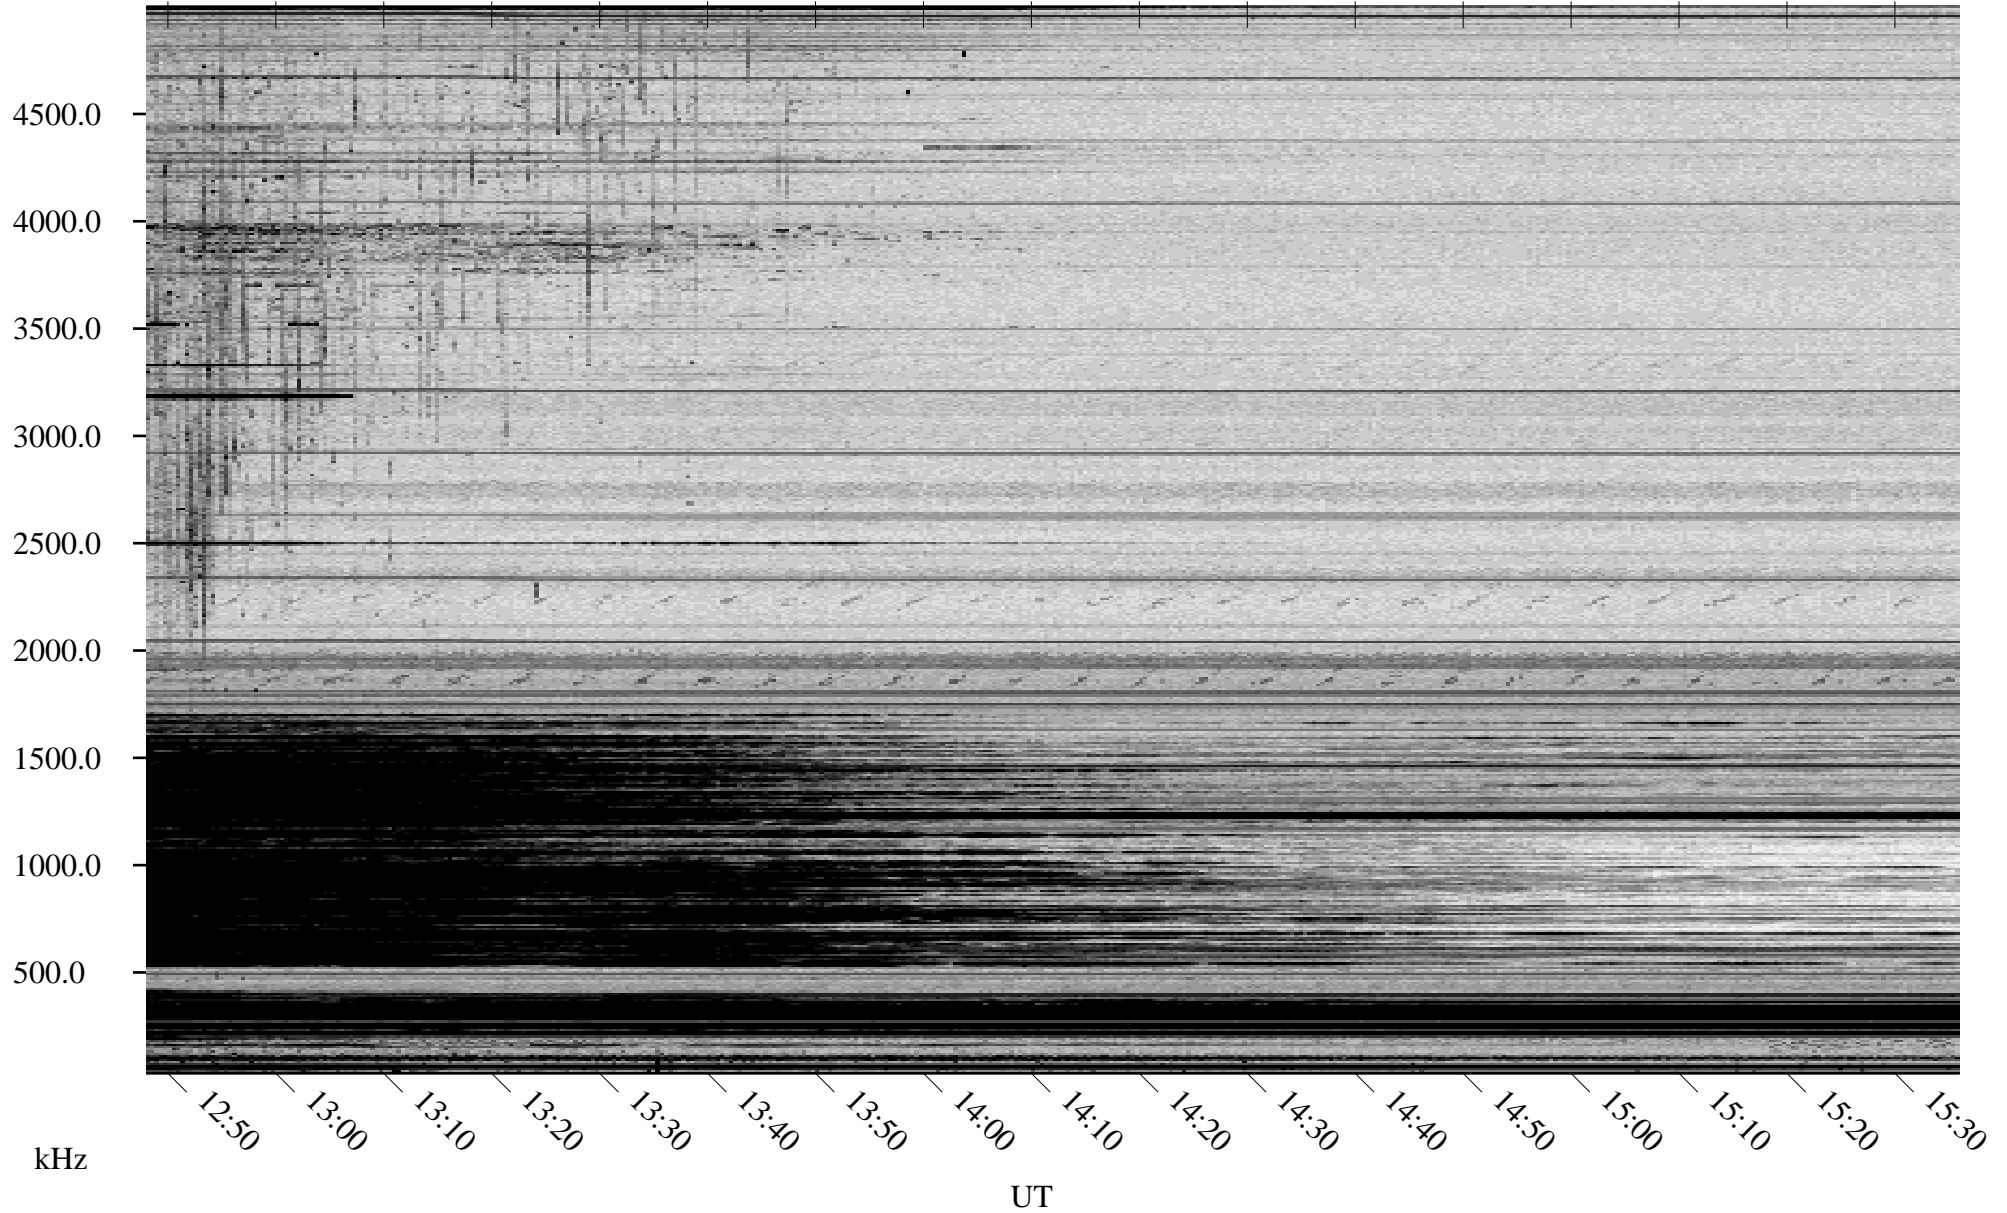

# 01/21/2010 Churchill, Manitoba

Linear Scale    Black = 161    White = 15

ch10020l.r00SUm max\_12

Page 5

# 01/21/2010 Churchill, Manitoba

Linear Scale    Black = 161    White = 15

ch10020l.r00SUm max\_12

Page 6

# 01/21/2010 Churchill, Manitoba

Linear Scale    Black = 161    White = 15

ch10020l.r00SUm max\_12

Page 7

# 01/21/2010 Churchill, Manitoba

Linear Scale    Black = 161    White = 15

ch10020l.r00SUm max\_12