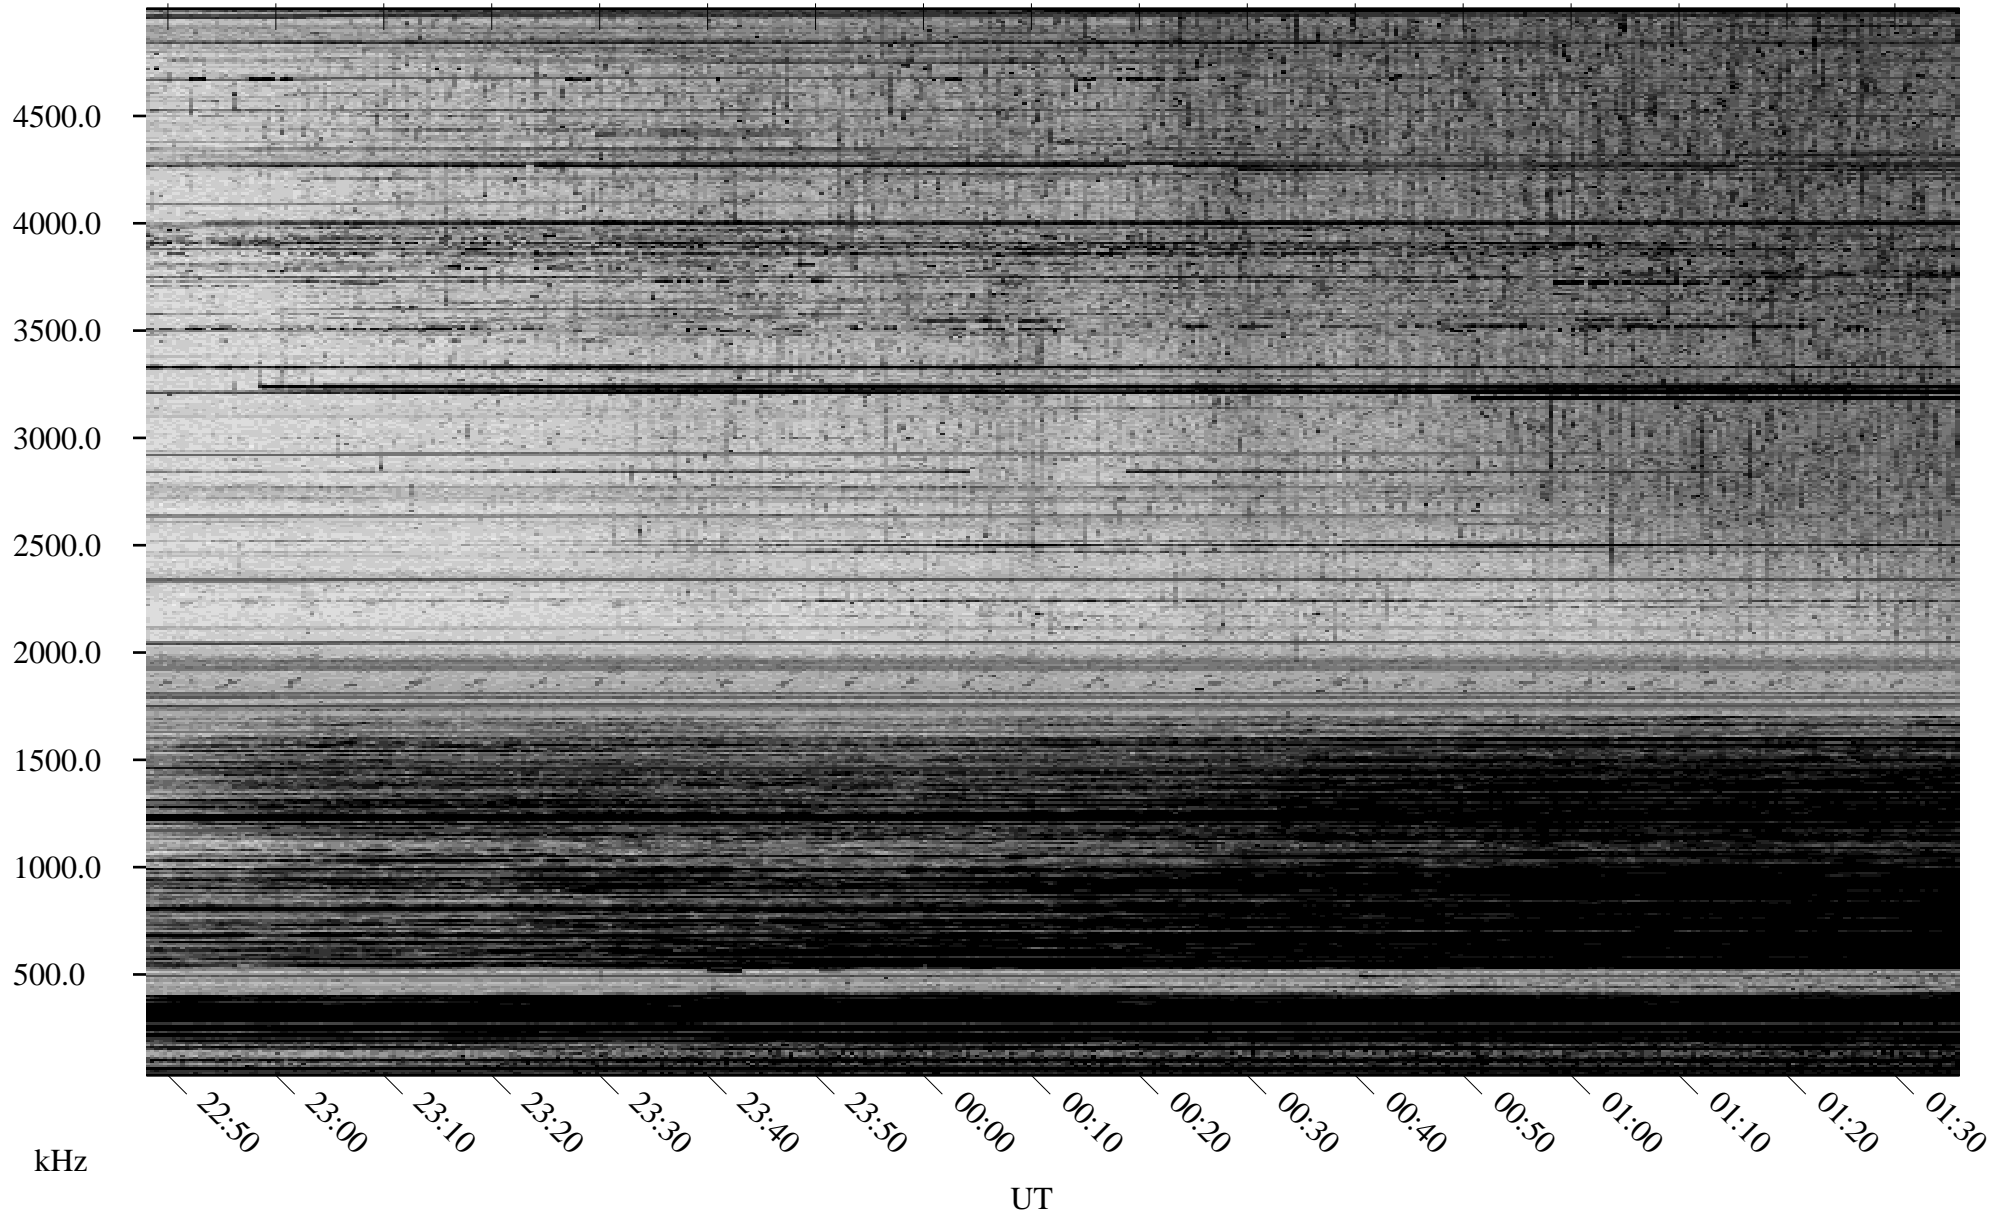

# 01/20/2010 Churchill, Manitoba

Linear Scale    Black = 161    White = 15

ch10020l.r00SUm max\_12

Page 1

# 01/20/2010 Churchill, Manitoba

Linear Scale    Black = 161    White = 15

ch10020l.r00SUm max\_12

Page 2

# 01/21/2010 Churchill, Manitoba

Linear Scale    Black = 161    White = 15

ch10020l.r00SUm max\_12

Page 3

# 01/21/2010 Churchill, Manitoba

Linear Scale    Black = 161    White = 15

ch10020l.r00SUm max\_12

Page 4