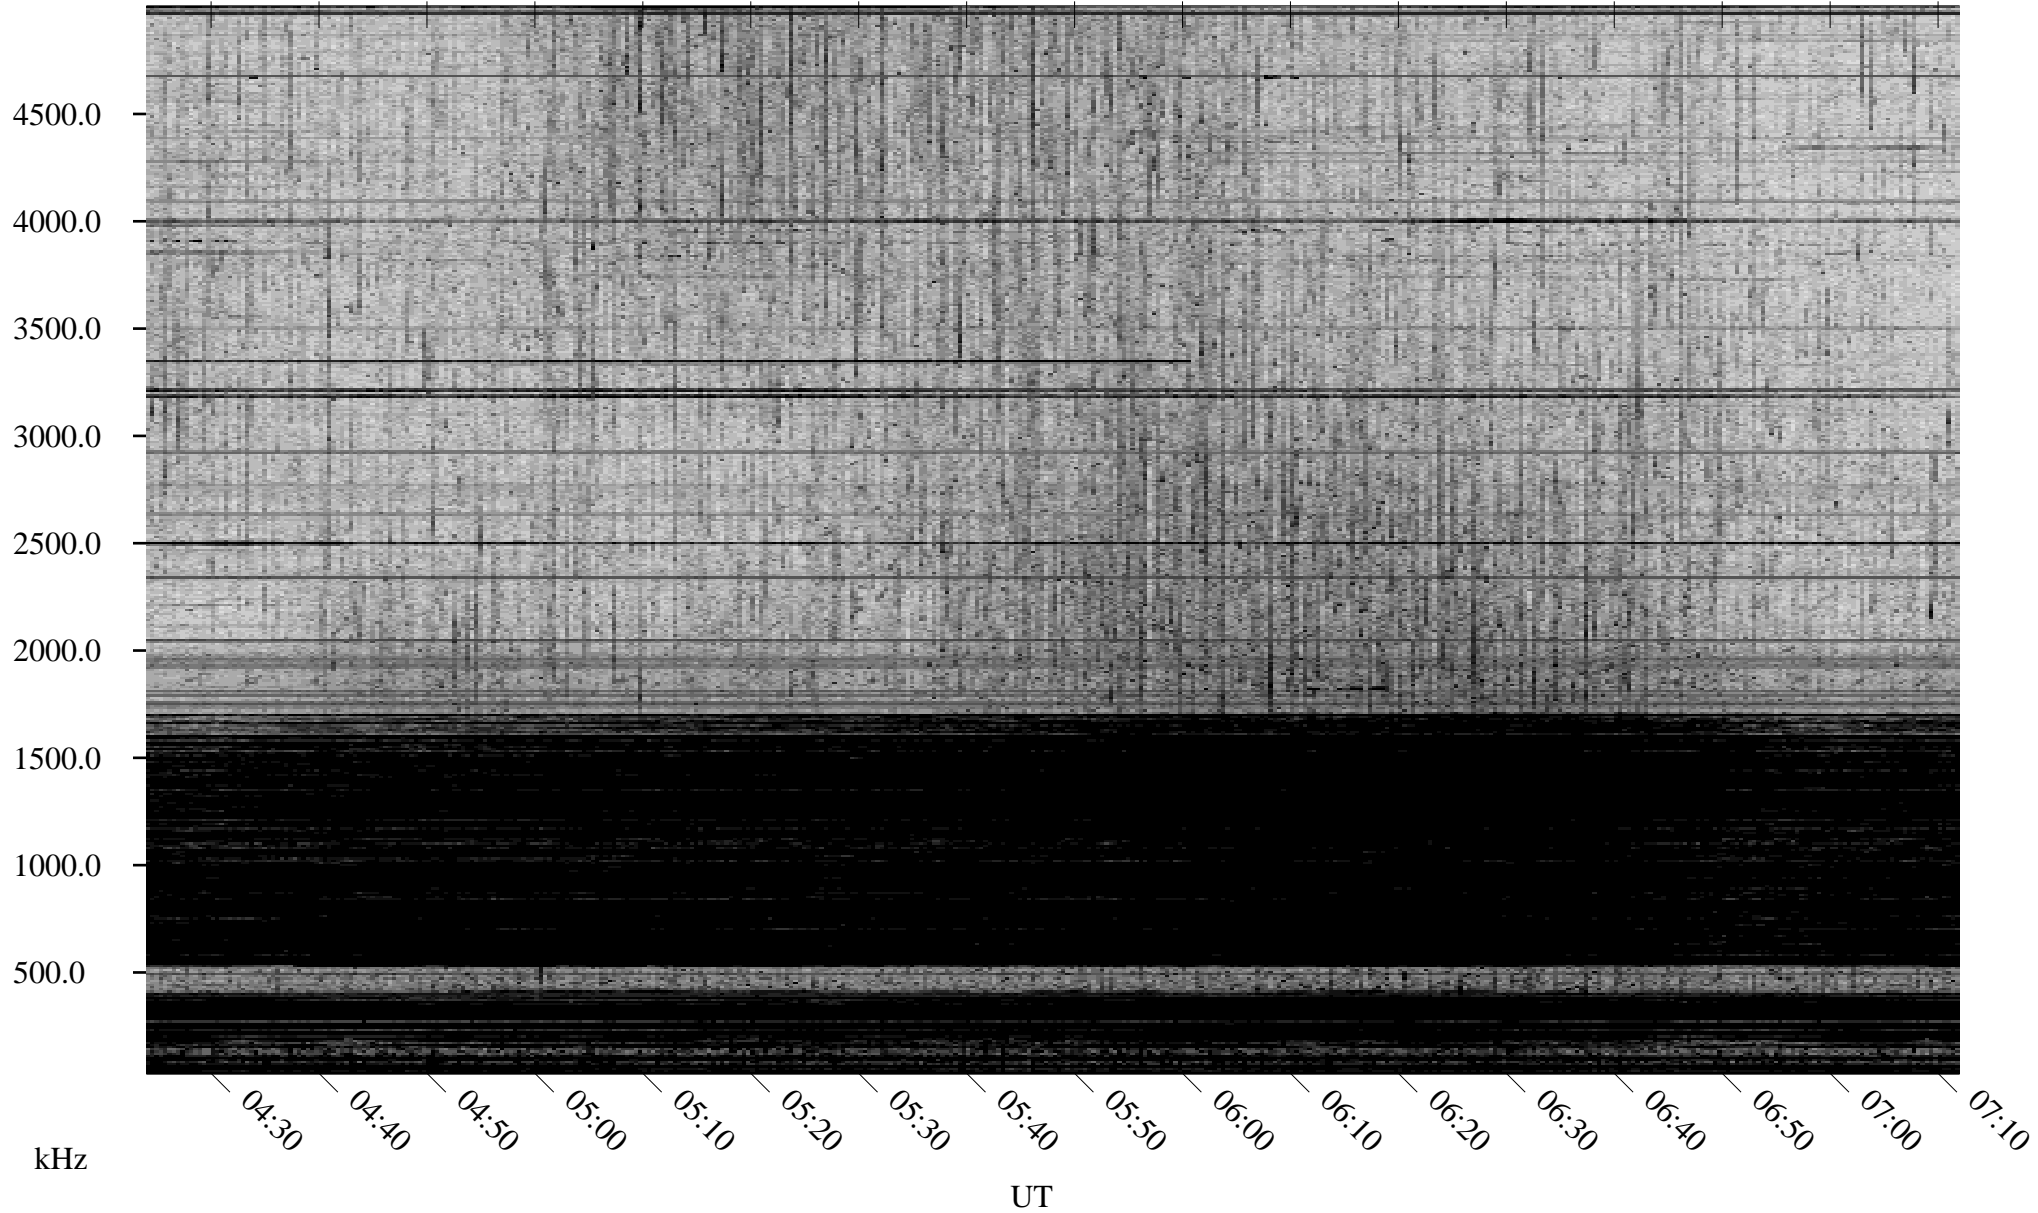

# 01/20/2010 Churchill, Manitoba

Linear Scale    Black = 161    White = 15

ch10020l.r00SUm max\_12

Page 1

# 01/20/2010 Churchill, Manitoba

Linear Scale    Black = 161    White = 15

ch10020l.r00SUm max\_12

Page 2

# 01/21/2010 Churchill, Manitoba

Linear Scale    Black = 161    White = 15

ch10020l.r00SUm max\_12

Page 3

# 01/21/2010 Churchill, Manitoba

Linear Scale    Black = 161    White = 15

ch10020l.r00SUm max\_12

Page 4