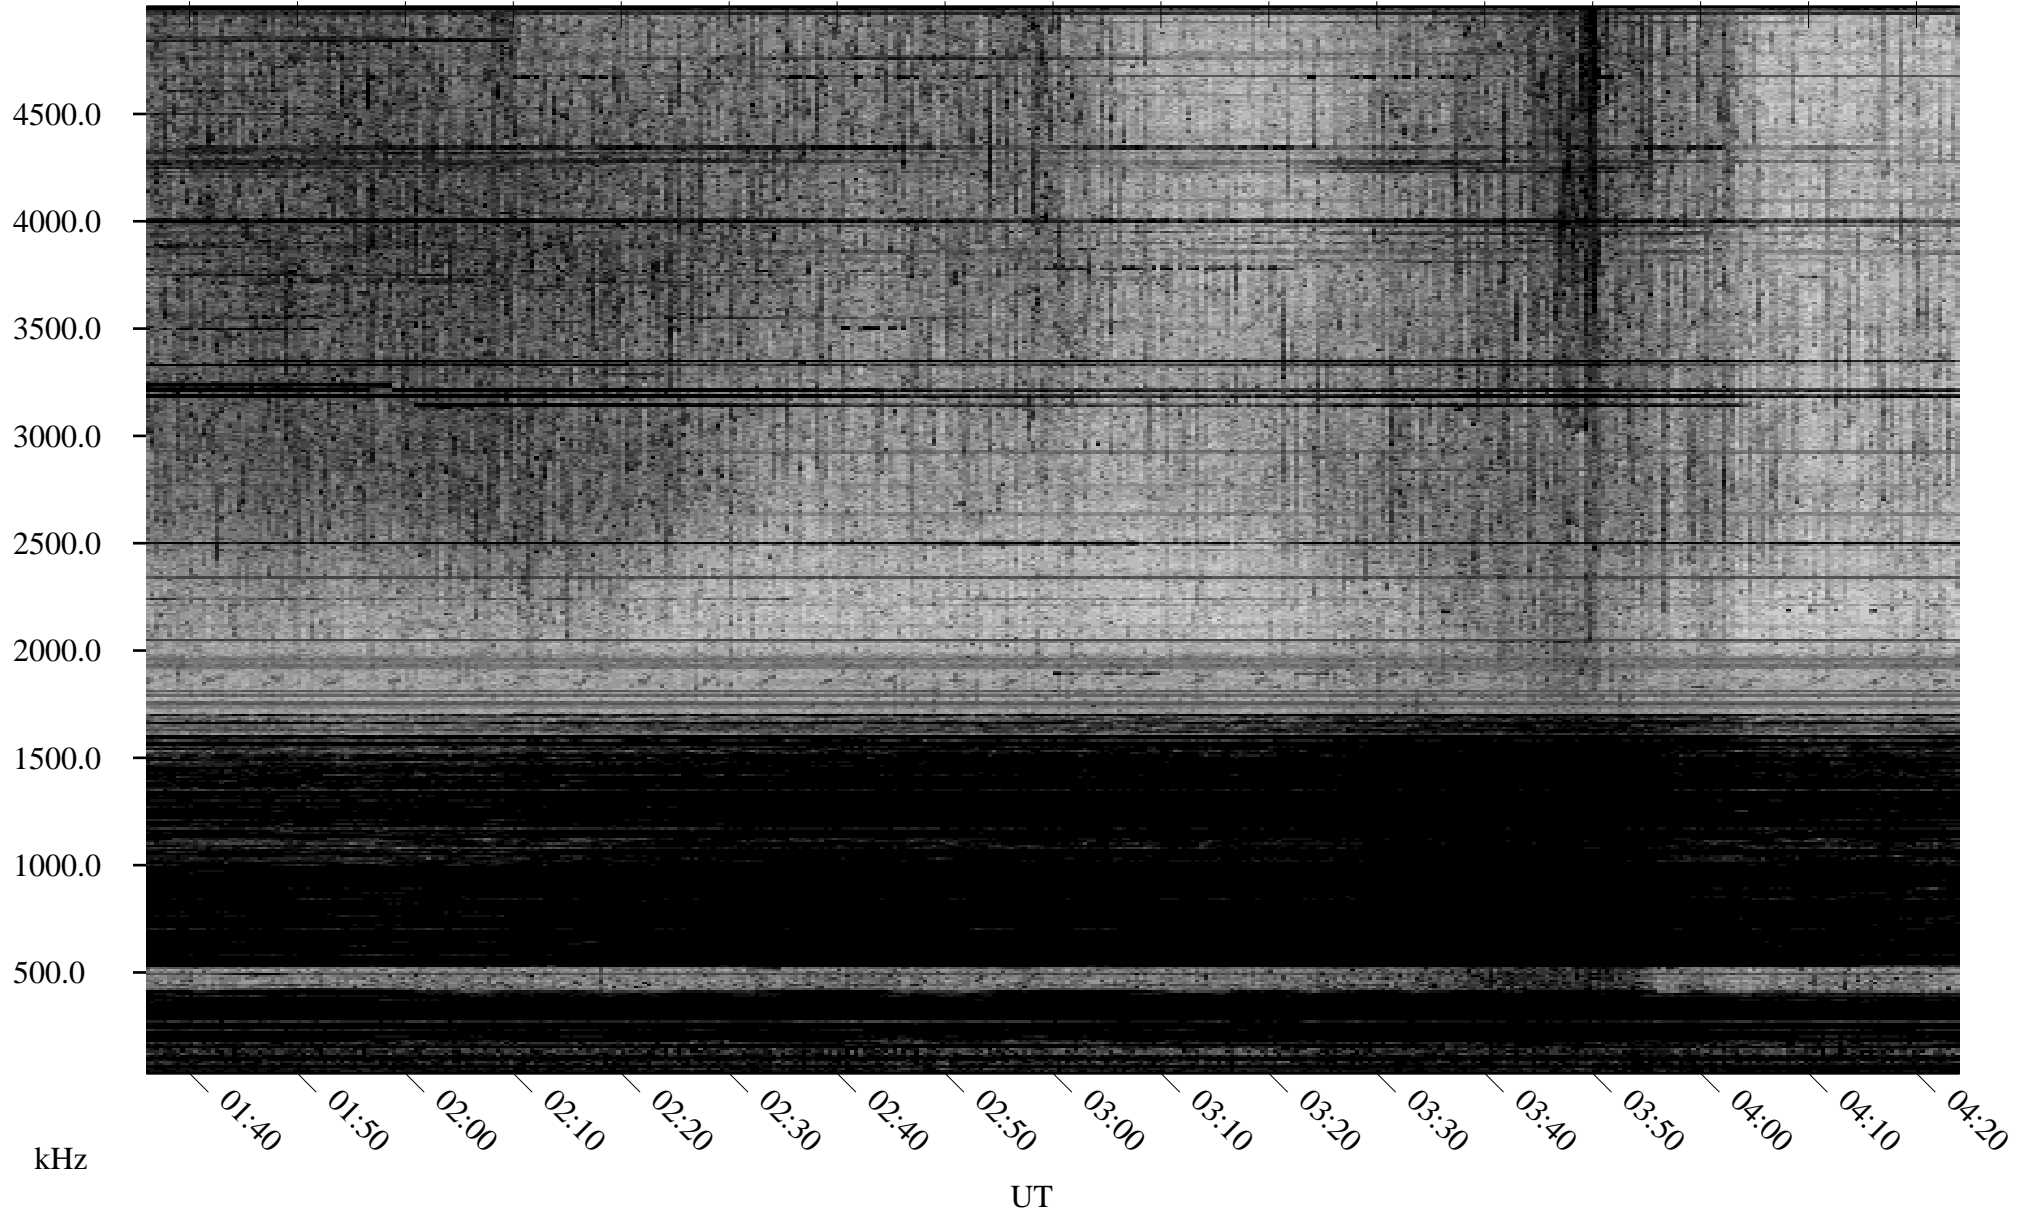

# 01/20/2010 Churchill, Manitoba

Linear Scale    Black = 161    White = 15

ch10020l.r00SUm max\_12

Page 1

# 01/20/2010 Churchill, Manitoba

Linear Scale    Black = 161    White = 15

ch10020l.r00SUm max\_12

Page 2

# 01/21/2010 Churchill, Manitoba

Linear Scale    Black = 161    White = 15

ch10020l.r00SUm max\_12

Page 3

# 01/21/2010 Churchill, Manitoba

Linear Scale    Black = 161    White = 15

ch10020l.r00SUm max\_12

Page 4