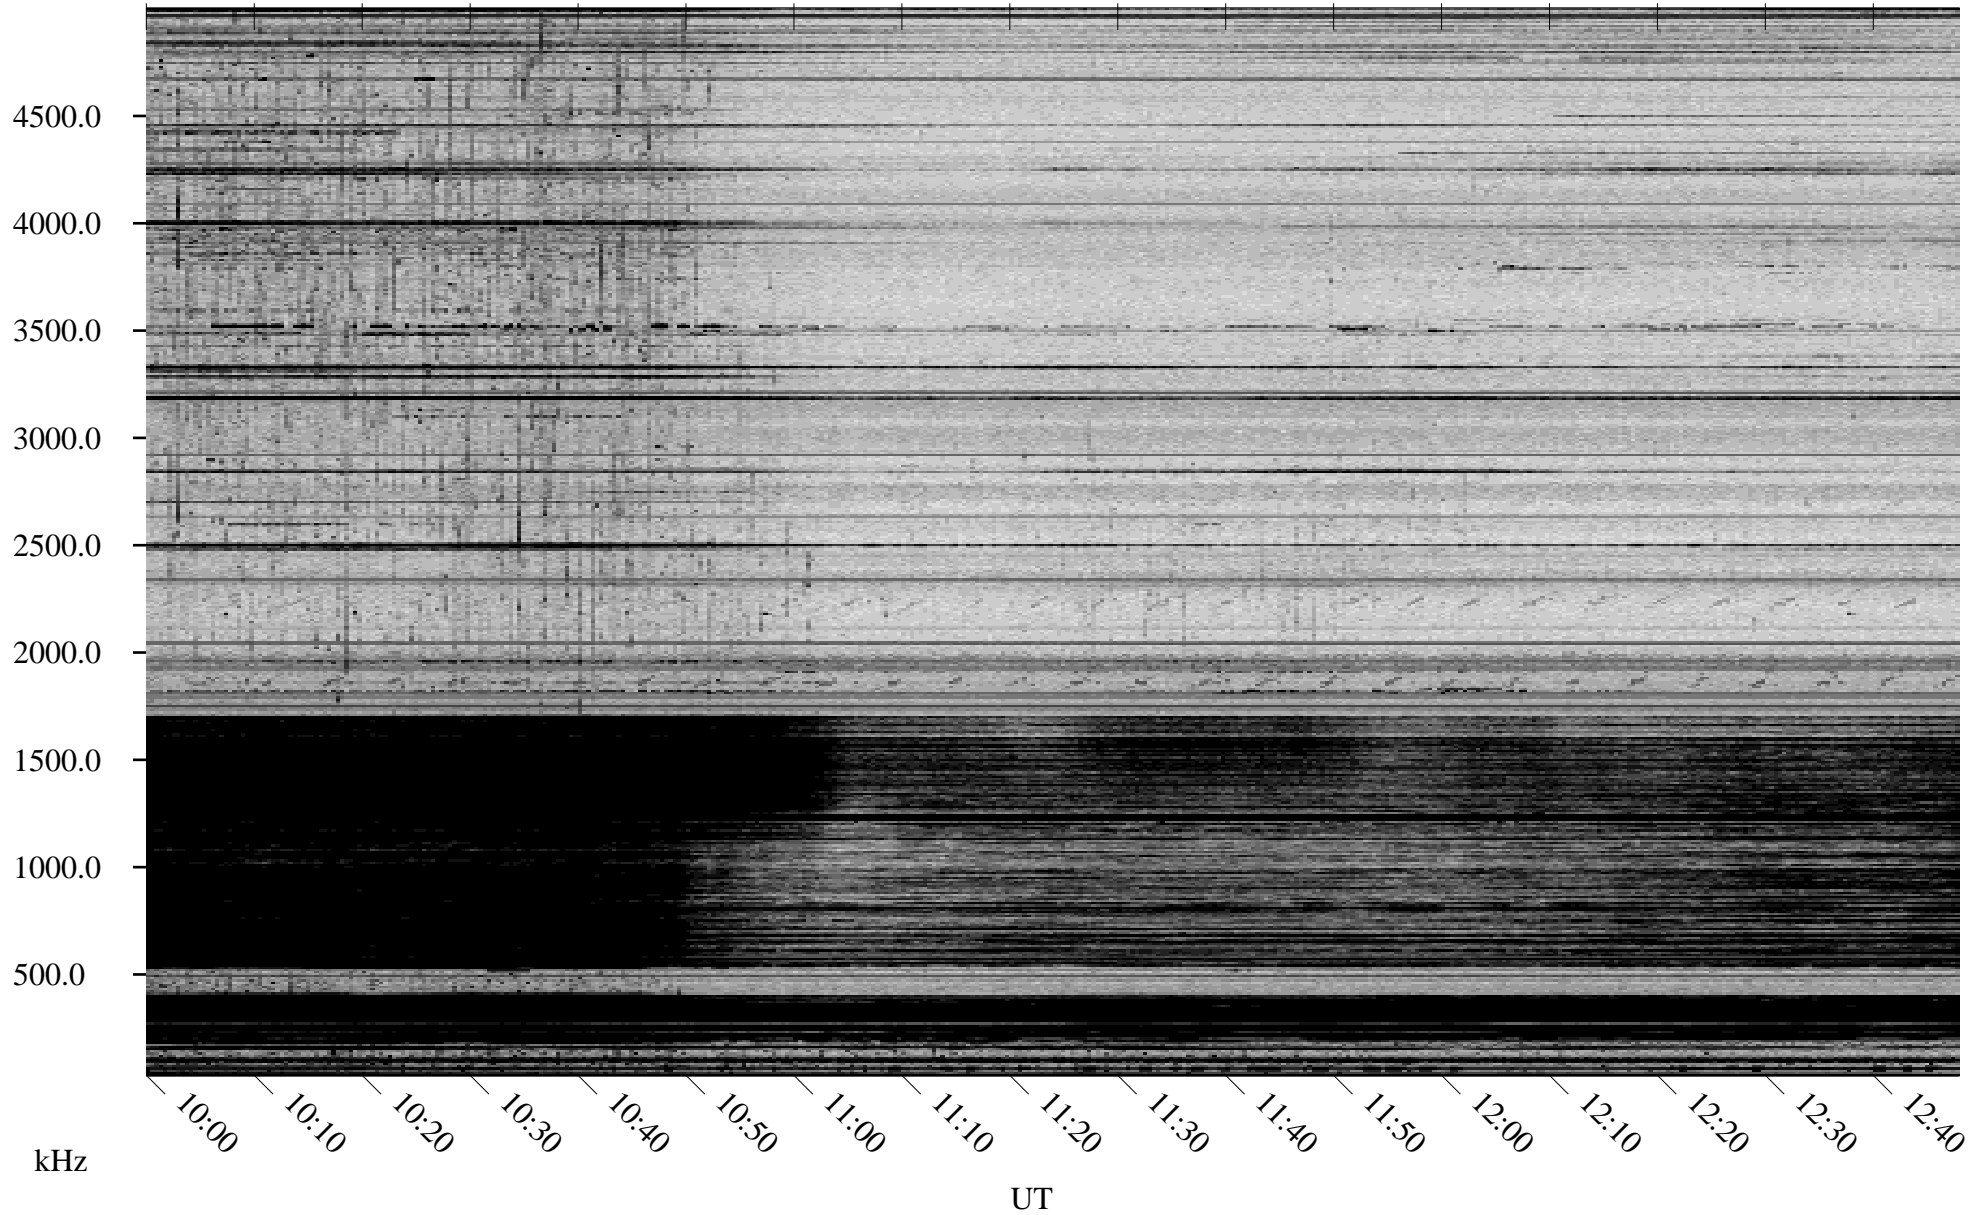

# 01/22/2010 Churchill, Manitoba

Linear Scale    Black = 161    White = 15

ch100211.r00SUm max\_12

Page 5

# 01/22/2010 Churchill, Manitoba

Linear Scale    Black = 161    White = 15

ch100211.r00SUm max\_12

Page 6

# 01/22/2010 Churchill, Manitoba

Linear Scale    Black = 161    White = 15

ch100211.r00SUm max\_12

Page 7