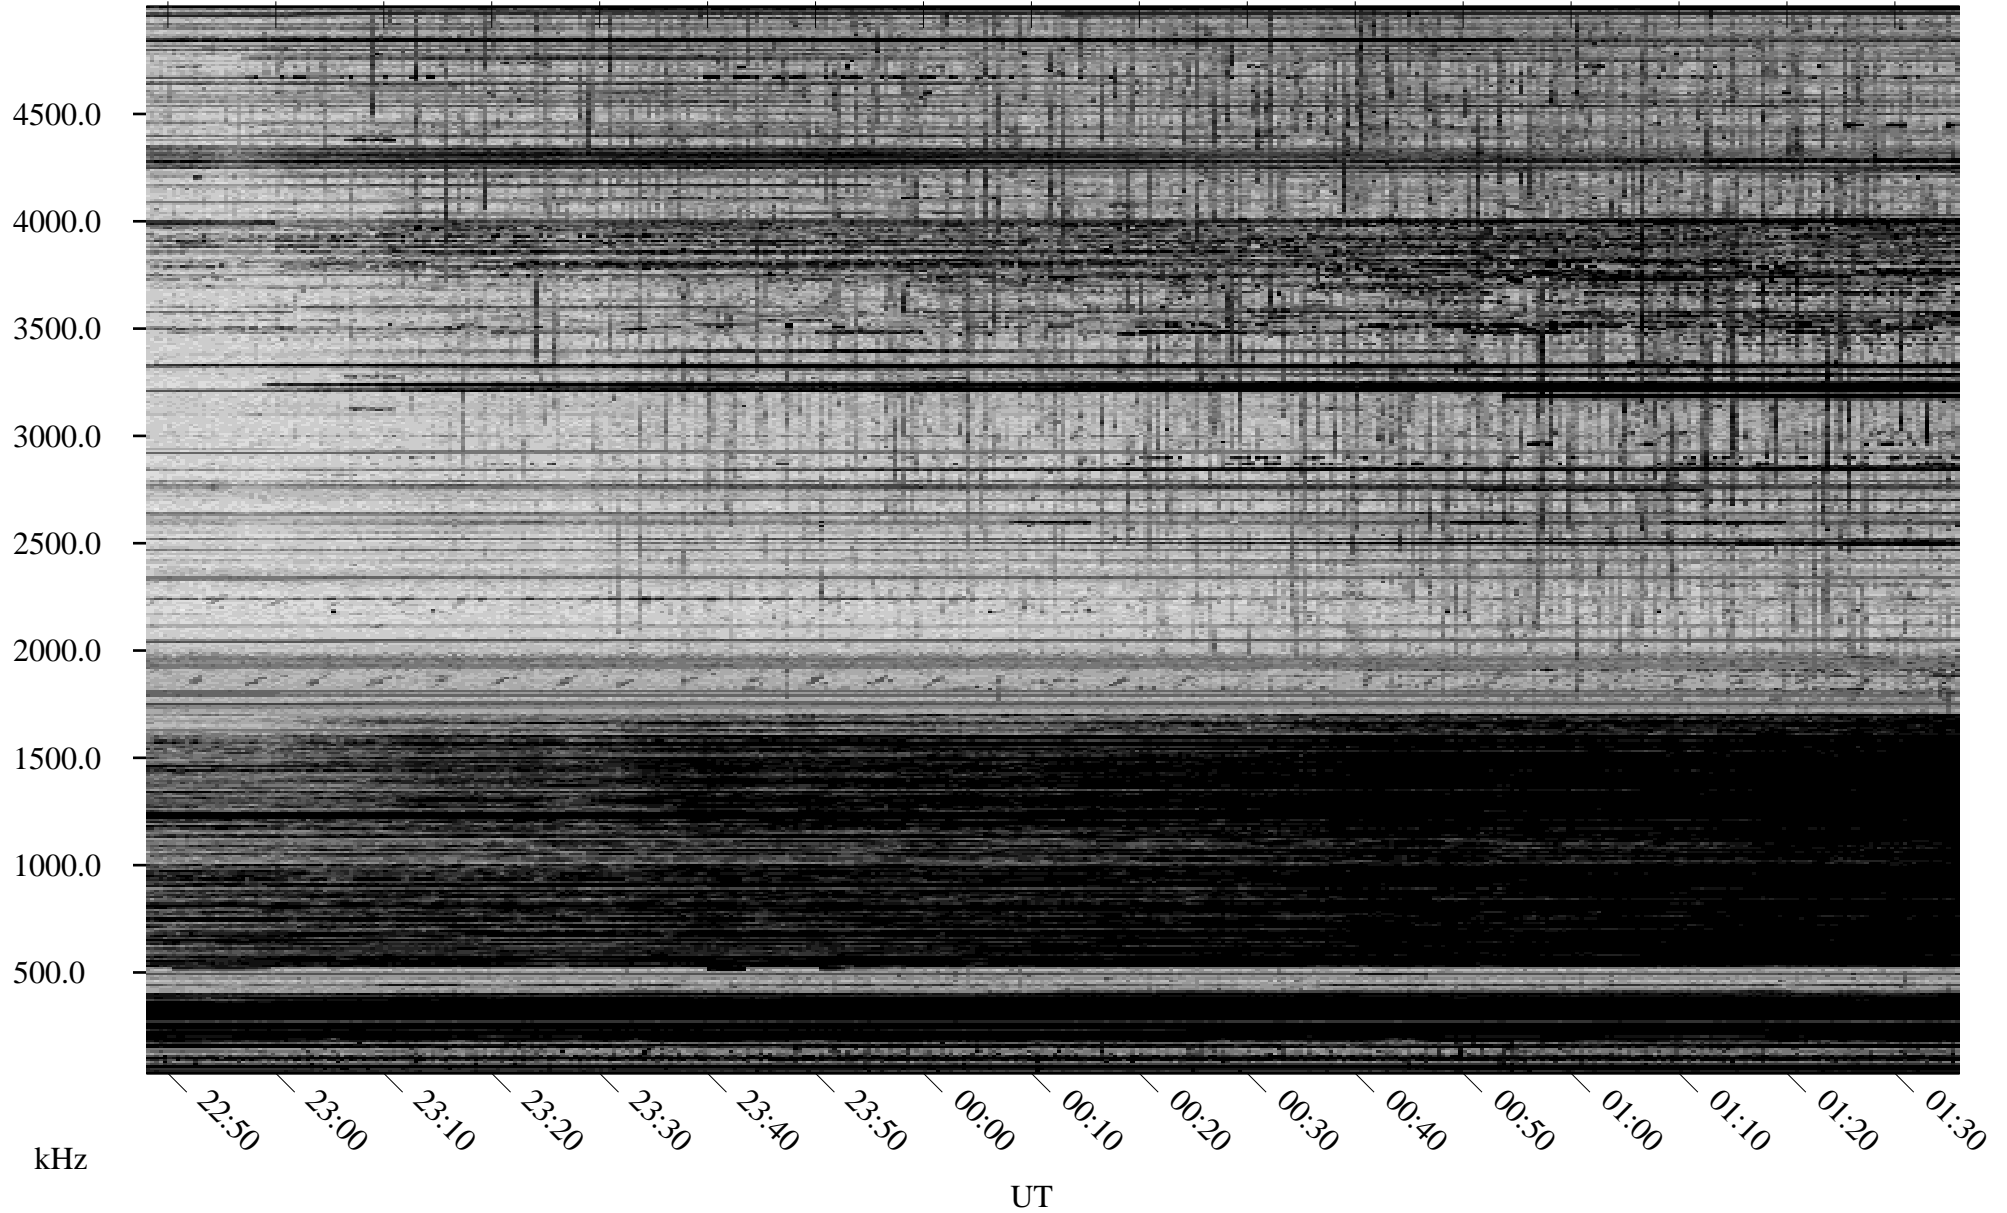

# 01/21/2010 Churchill, Manitoba

Linear Scale    Black = 161    White = 15

ch100211.r00SUm max\_12

Page 1

# 01/21/2010 Churchill, Manitoba

Linear Scale    Black = 161    White = 15

ch100211.r00SUm max\_12

Page 2

# 01/22/2010 Churchill, Manitoba

Linear Scale    Black = 161    White = 15

ch100211.r00SUm max\_12

Page 3

# 01/22/2010 Churchill, Manitoba

Linear Scale    Black = 161    White = 15

ch100211.r00SUm max\_12

Page 4