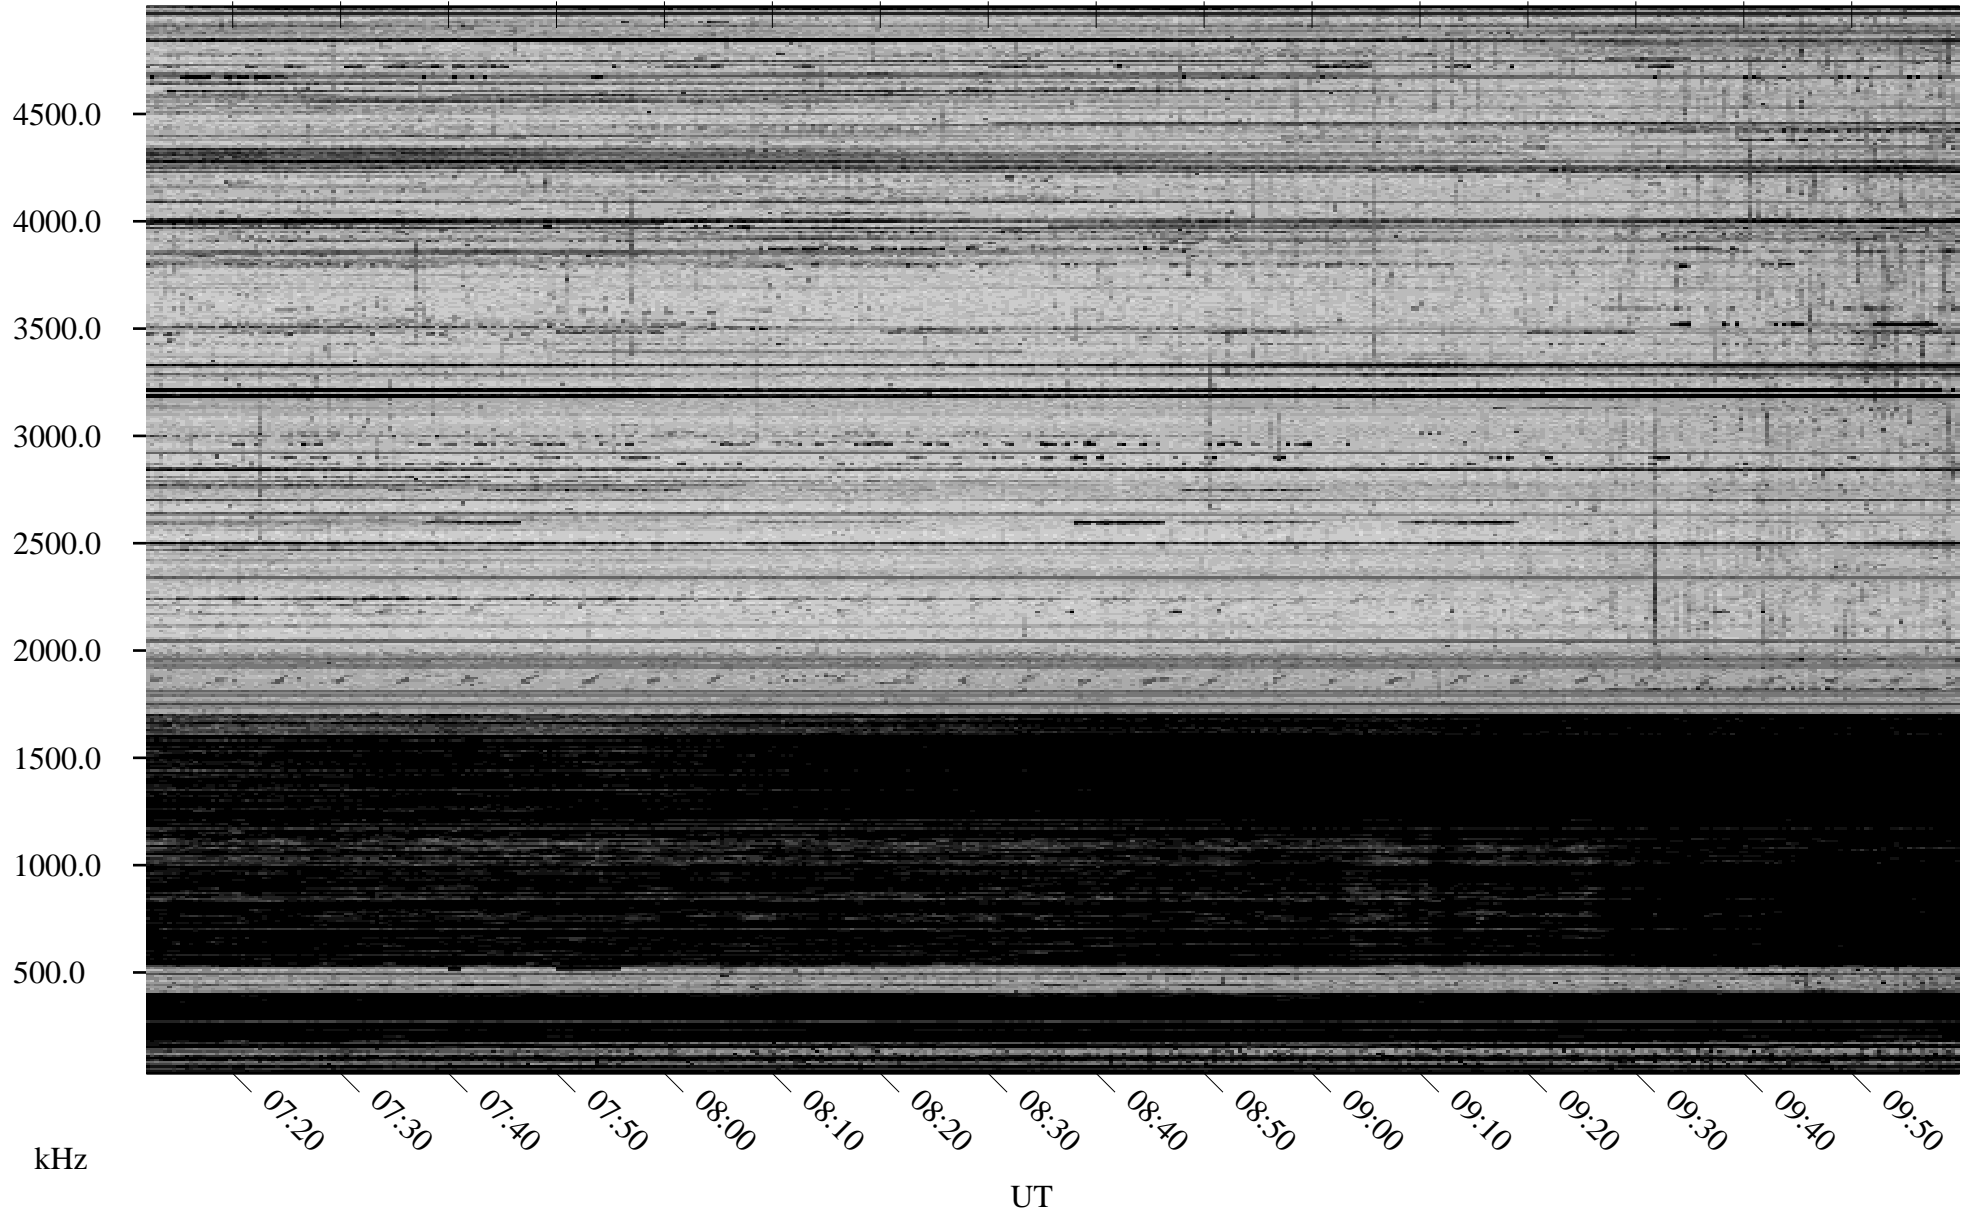

# 01/22/2010 Churchill, Manitoba

Linear Scale    Black = 161    White = 15

ch100211.r00SUm max\_12

Page 3

# 01/22/2010 Churchill, Manitoba

Linear Scale    Black = 161    White = 15

ch100211.r00SUm max\_12

Page 4

# 01/22/2010 Churchill, Manitoba

Linear Scale    Black = 161    White = 15

ch100211.r00SUm max\_12

Page 5

# 01/22/2010 Churchill, Manitoba

Linear Scale    Black = 161    White = 15

ch100211.r00SUm max\_12

Page 6