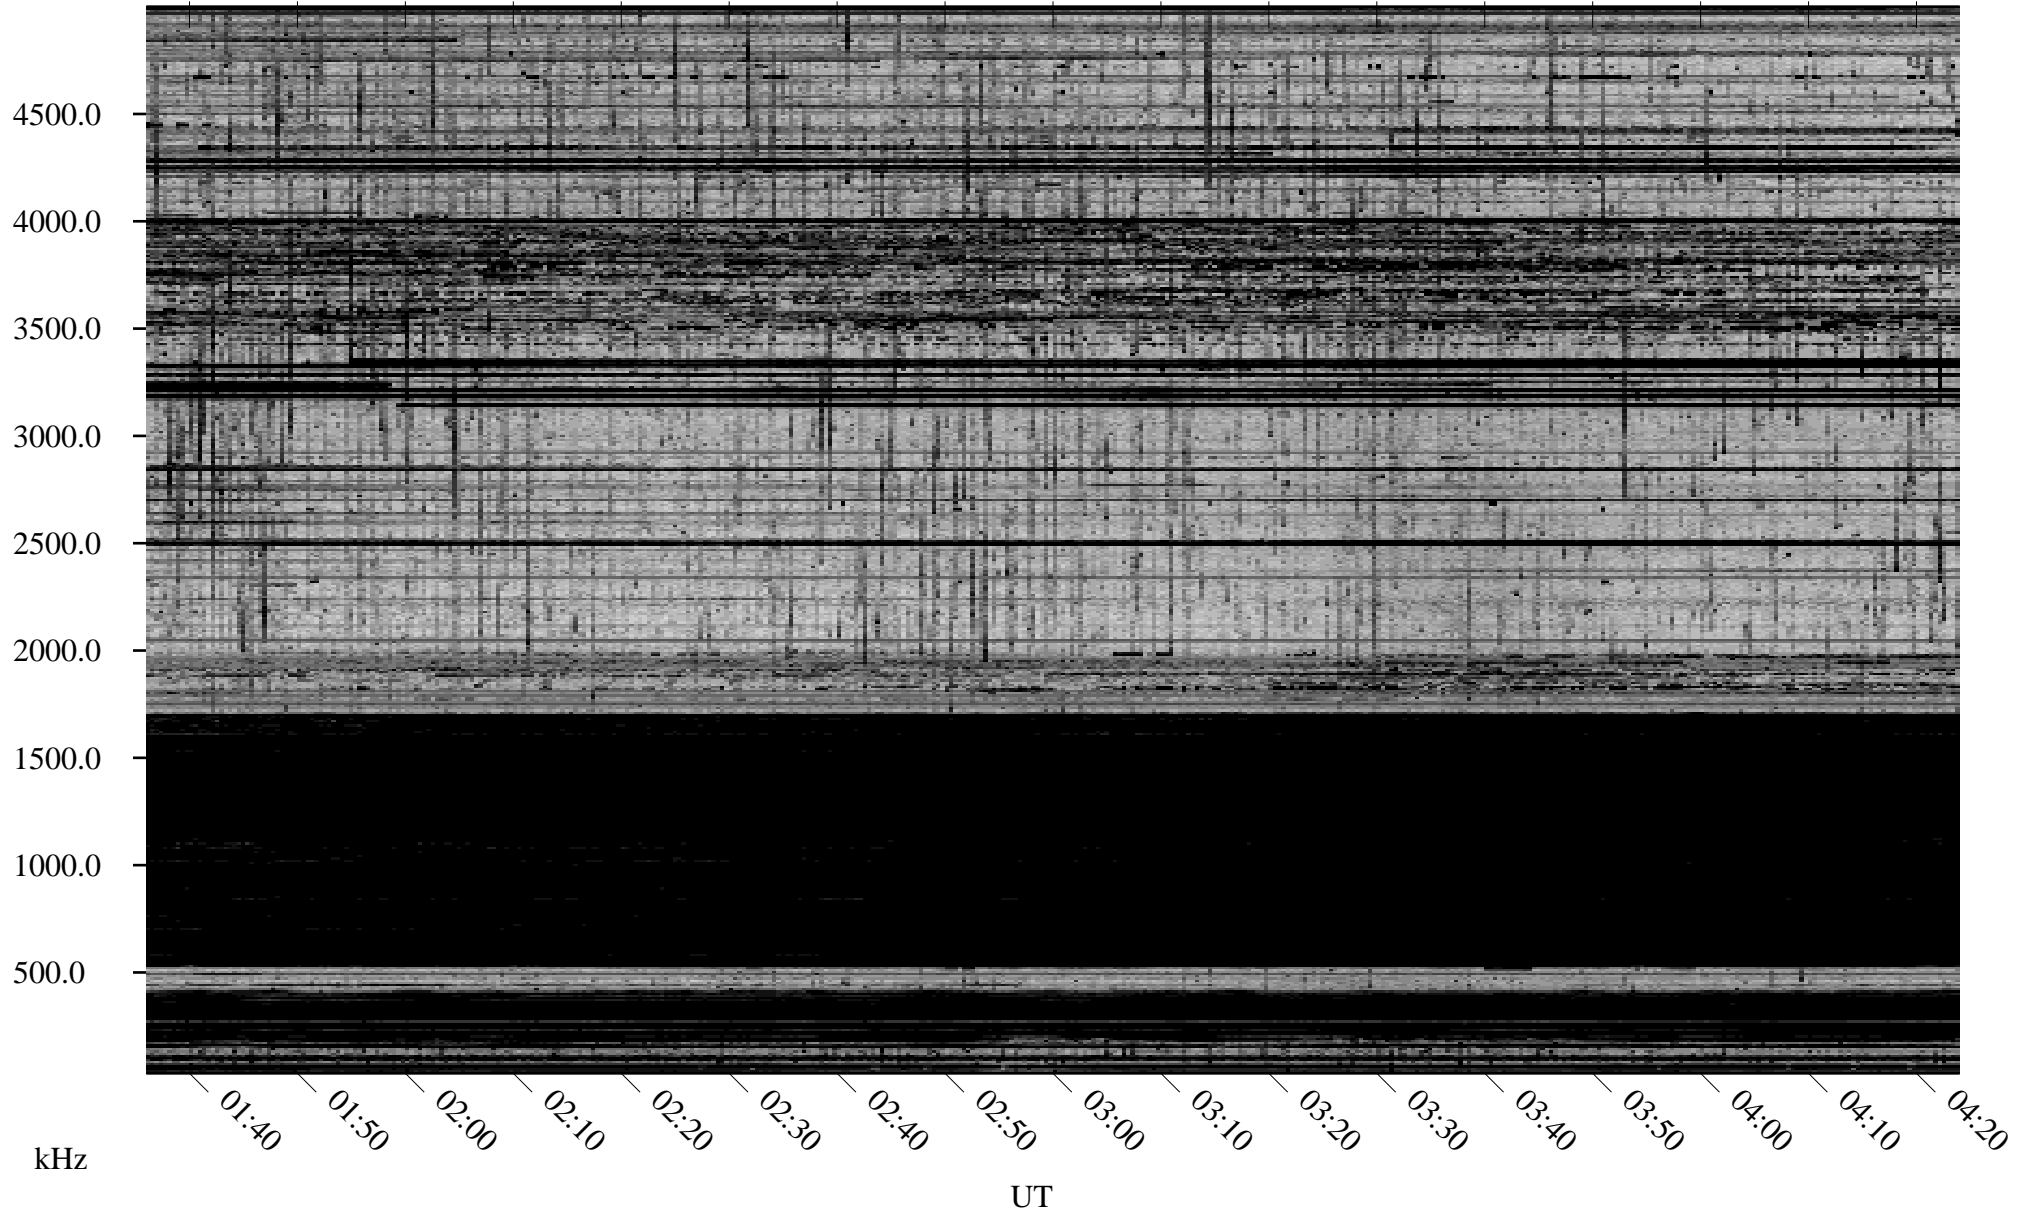

# 01/21/2010 Churchill, Manitoba

Linear Scale    Black = 161    White = 15

ch100211.r00SUm max\_12

Page 1

# 01/21/2010 Churchill, Manitoba

Linear Scale    Black = 161    White = 15

ch100211.r00SUm max\_12

Page 2

# 01/22/2010 Churchill, Manitoba

Linear Scale    Black = 161    White = 15

ch100211.r00SUm max\_12

Page 3

# 01/22/2010 Churchill, Manitoba

Linear Scale    Black = 161    White = 15

ch100211.r00SUm max\_12

Page 4