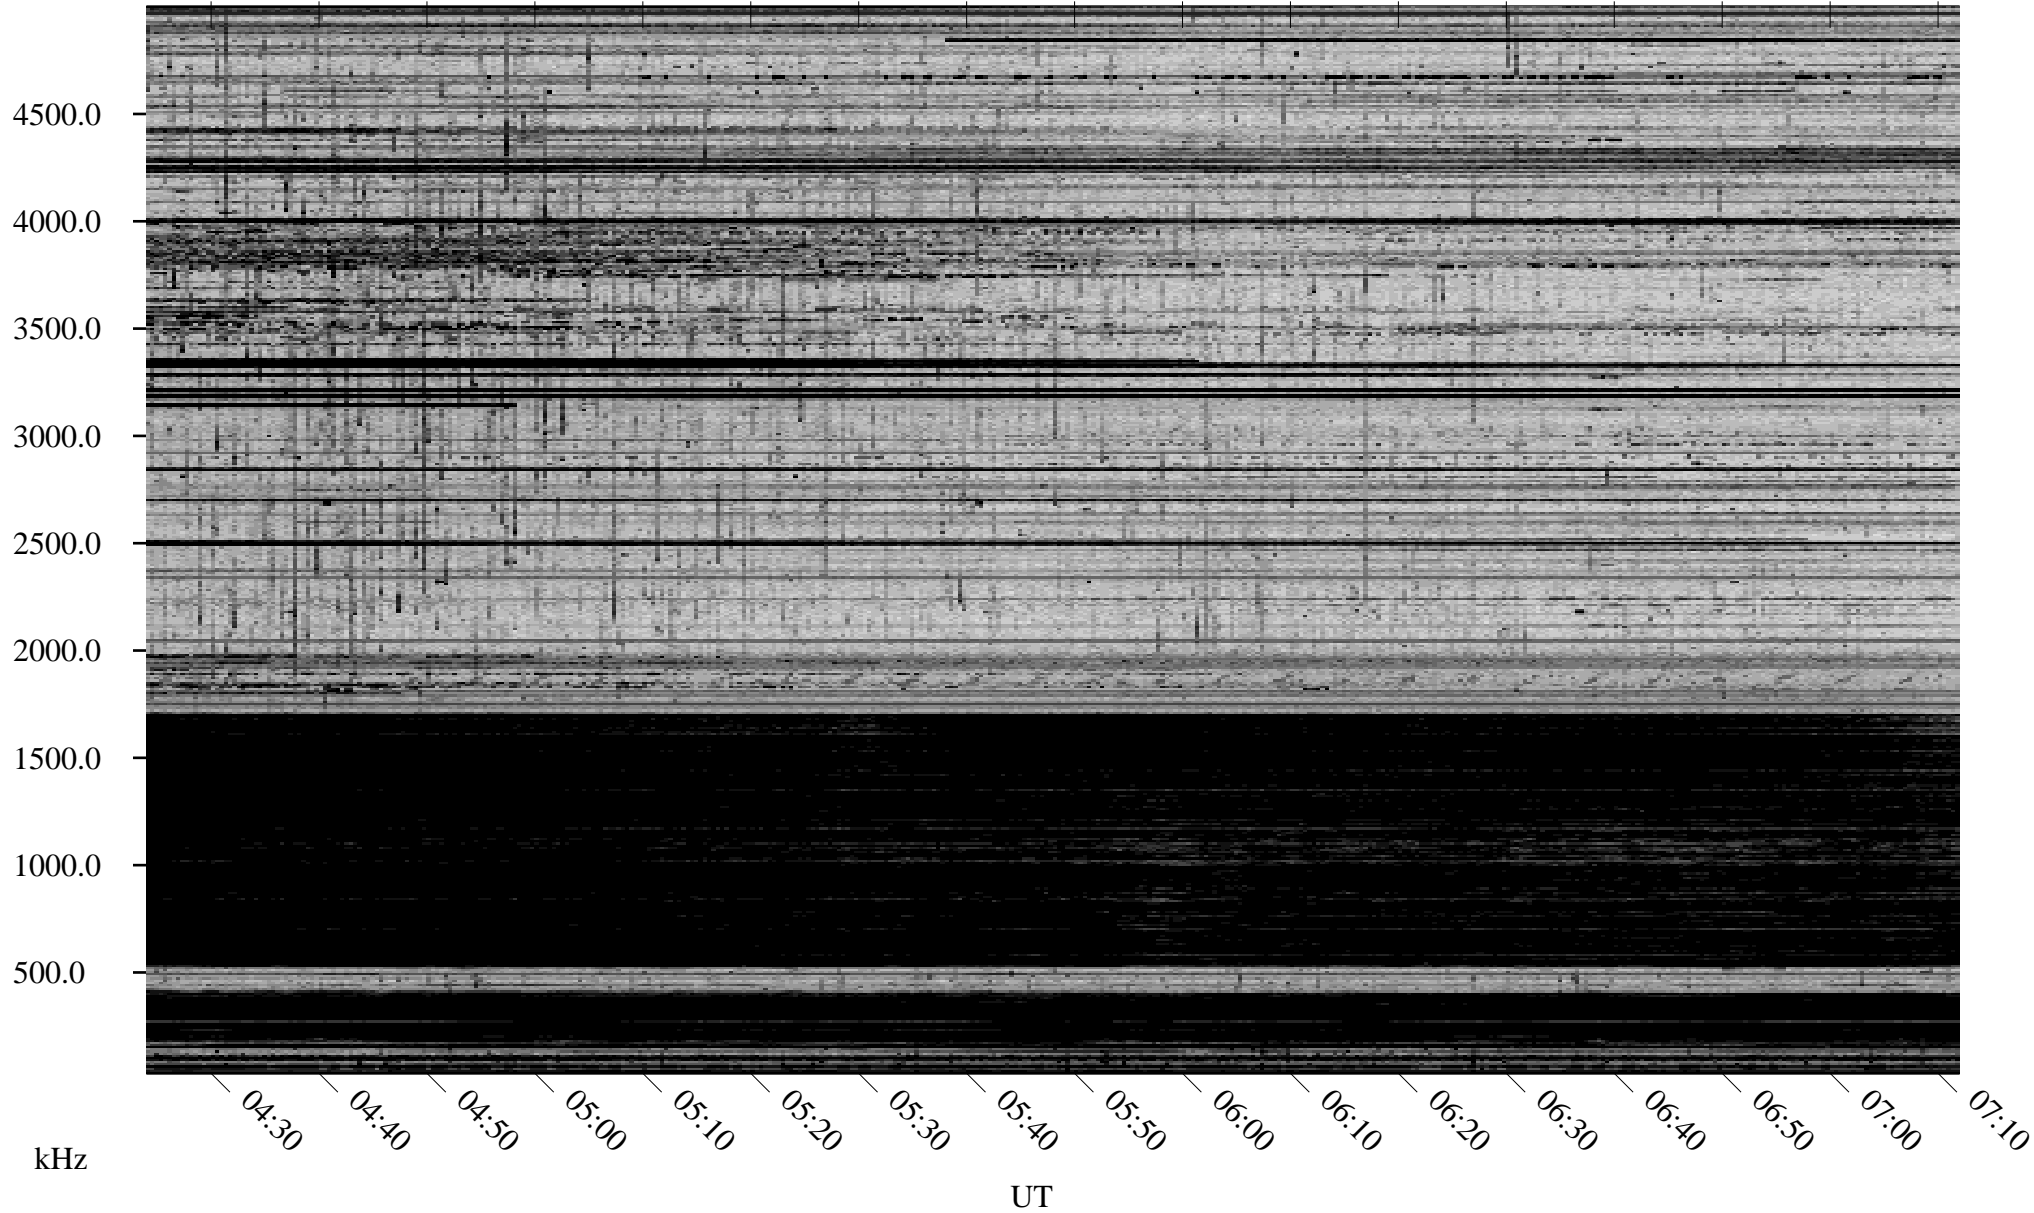

# 01/21/2010 Churchill, Manitoba

Linear Scale    Black = 161    White = 15

ch100211.r00SUm max\_12

Page 2

# 01/22/2010 Churchill, Manitoba

Linear Scale    Black = 161    White = 15

ch100211.r00SUm max\_12

Page 3

# 01/22/2010 Churchill, Manitoba

Linear Scale    Black = 161    White = 15

ch100211.r00SUm max\_12

Page 4

# 01/22/2010 Churchill, Manitoba

Linear Scale    Black = 161    White = 15

ch100211.r00SUm max\_12

Page 5