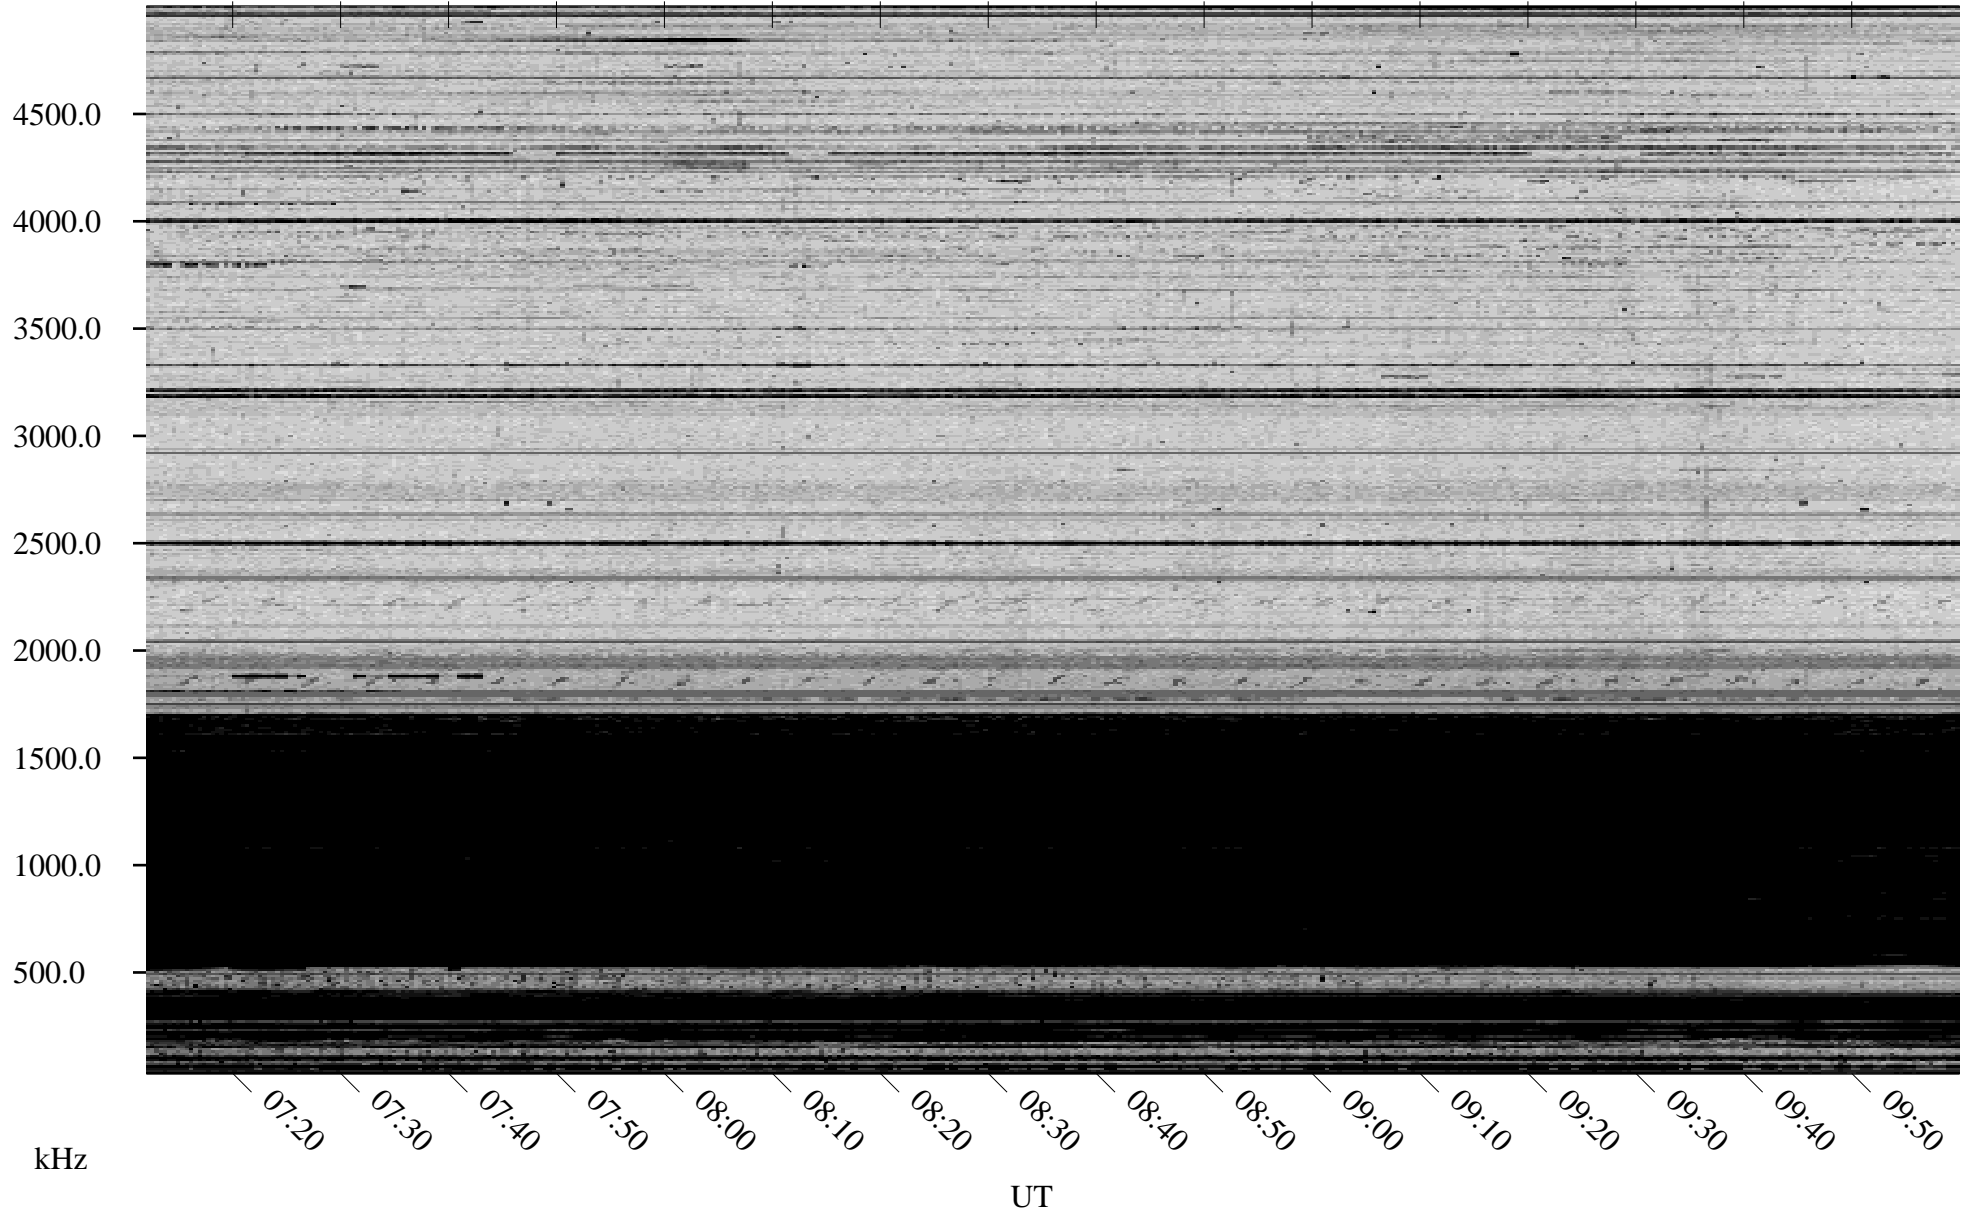

01/22/2010 Churchill, Manitoba

Linear Scale Black = 161 White = 15

ch10022l.r00SUm max_12

Page 1

01/22/2010 Churchill, Manitoba

Linear Scale Black = 161 White = 15

ch10022l.r00SUm max_12

Page 2

01/23/2010 Churchill, Manitoba

Linear Scale Black = 161 White = 15

ch10022l.r00SUm max_12

Page 3

01/23/2010 Churchill, Manitoba

Linear Scale Black = 161 White = 15

ch10022l.r00SUm max_12

Page 4

01/23/2010 Churchill, Manitoba

Linear Scale Black = 161 White = 15

ch10022l.r00SUm max_12

Page 5

01/23/2010 Churchill, Manitoba

Linear Scale Black = 161 White = 15

ch10022l.r00SUm max_12

Page 6

01/23/2010 Churchill, Manitoba

Linear Scale Black = 161 White = 15

ch10022l.r00SUm max_12

Page 7

01/23/2010 Churchill, Manitoba

Linear Scale Black = 161 White = 15

ch10022l.r00SUm max_12