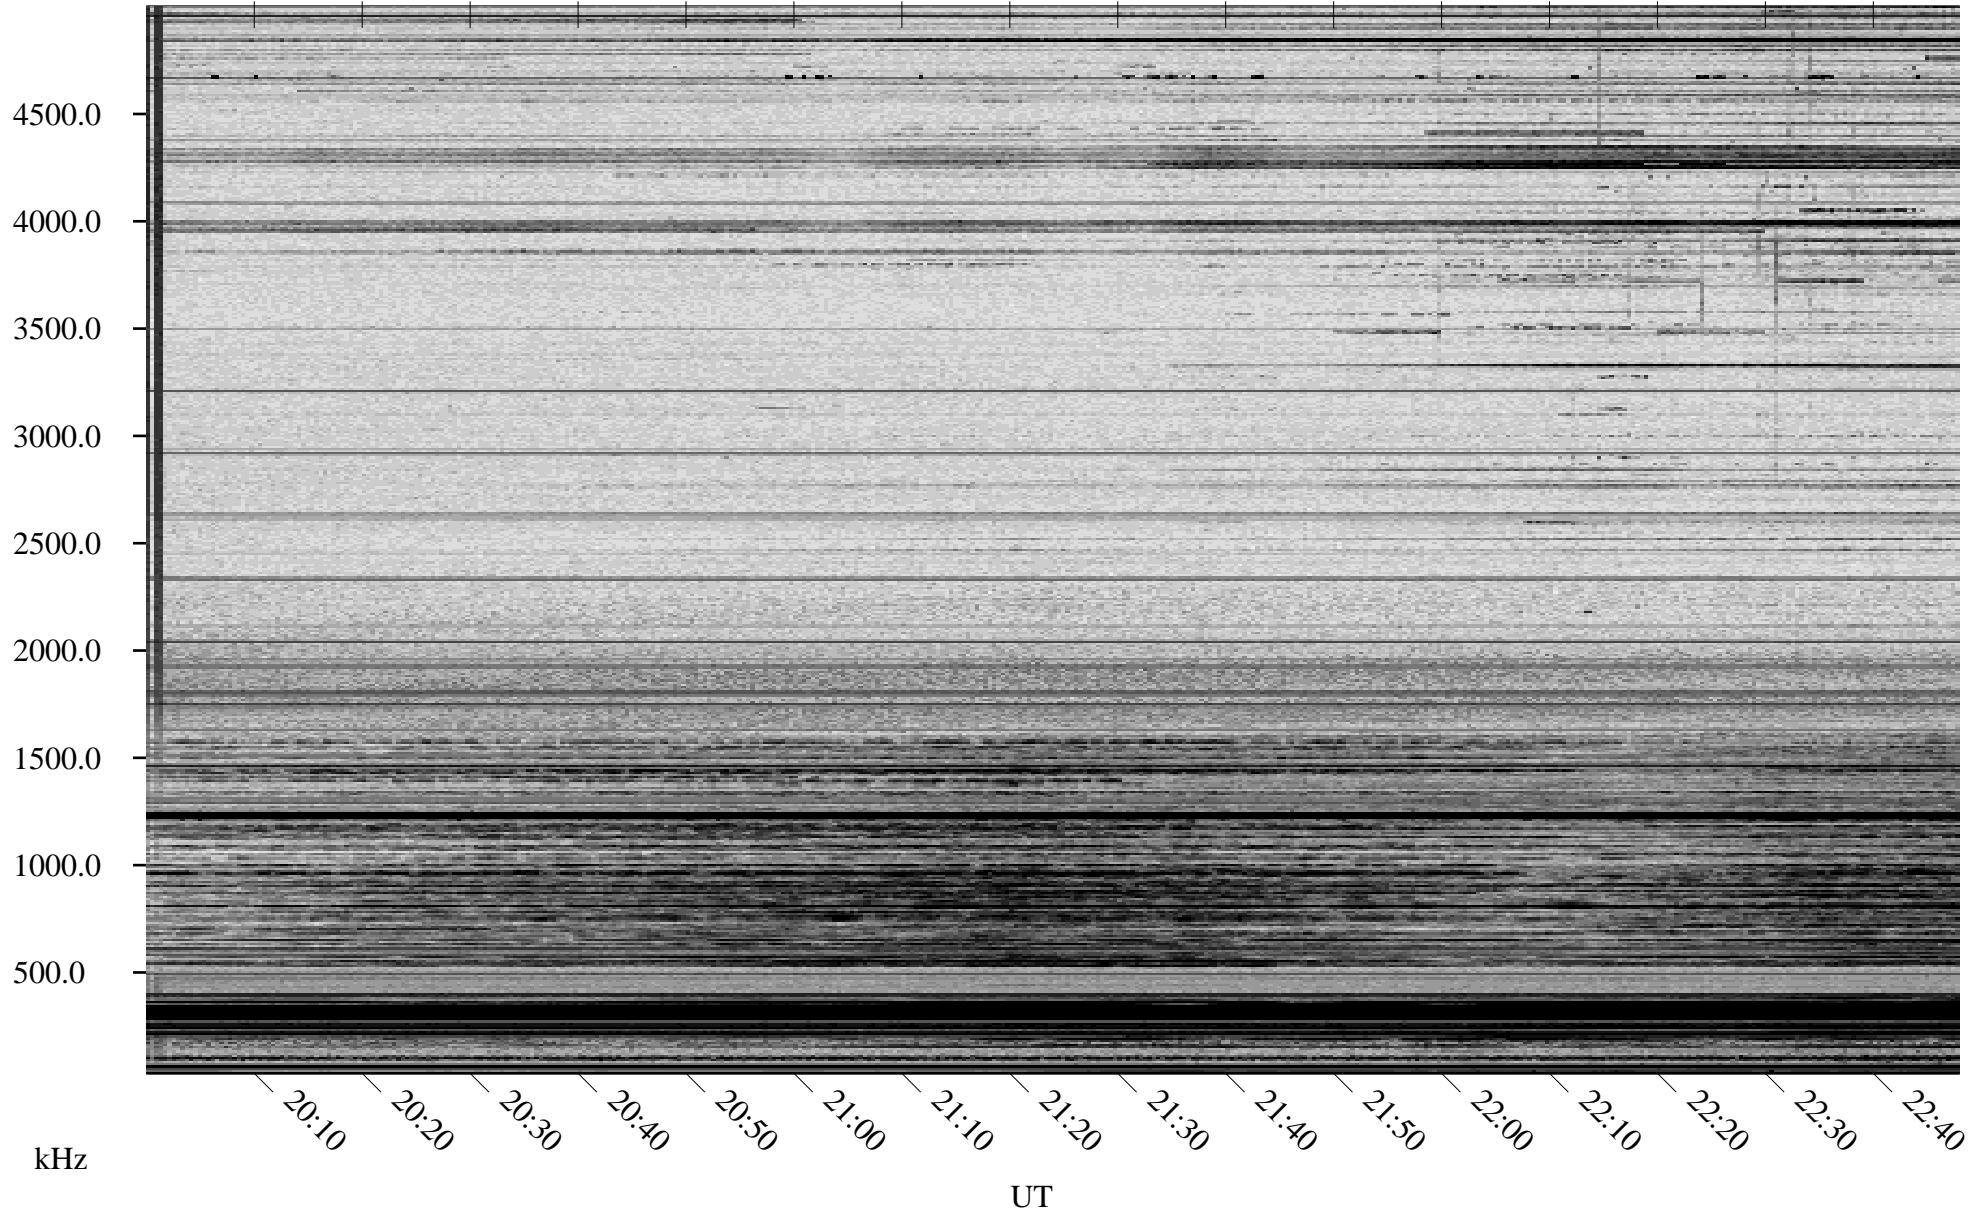

01/22/2010 Churchill, Manitoba

Linear Scale Black = 161 White = 15

ch10022l.r00SUm max_12

Page 1

01/22/2010 Churchill, Manitoba

Linear Scale Black = 161 White = 15

ch10022l.r00SUm max_12

Page 2

01/23/2010 Churchill, Manitoba

Linear Scale Black = 161 White = 15

ch10022l.r00SUm max_12

Page 3

01/23/2010 Churchill, Manitoba

Linear Scale Black = 161 White = 15

ch10022l.r00SUm max_12

Page 4

01/23/2010 Churchill, Manitoba

Linear Scale Black = 161 White = 15

ch10022l.r00SUm max_12

Page 5

01/23/2010 Churchill, Manitoba

Linear Scale Black = 161 White = 15

ch10022l.r00SUm max_12

Page 6

01/23/2010 Churchill, Manitoba

Linear Scale Black = 161 White = 15

ch10022l.r00SUm max_12

Page 7

01/23/2010 Churchill, Manitoba

Linear Scale Black = 161 White = 15

ch10022l.r00SUm max_12