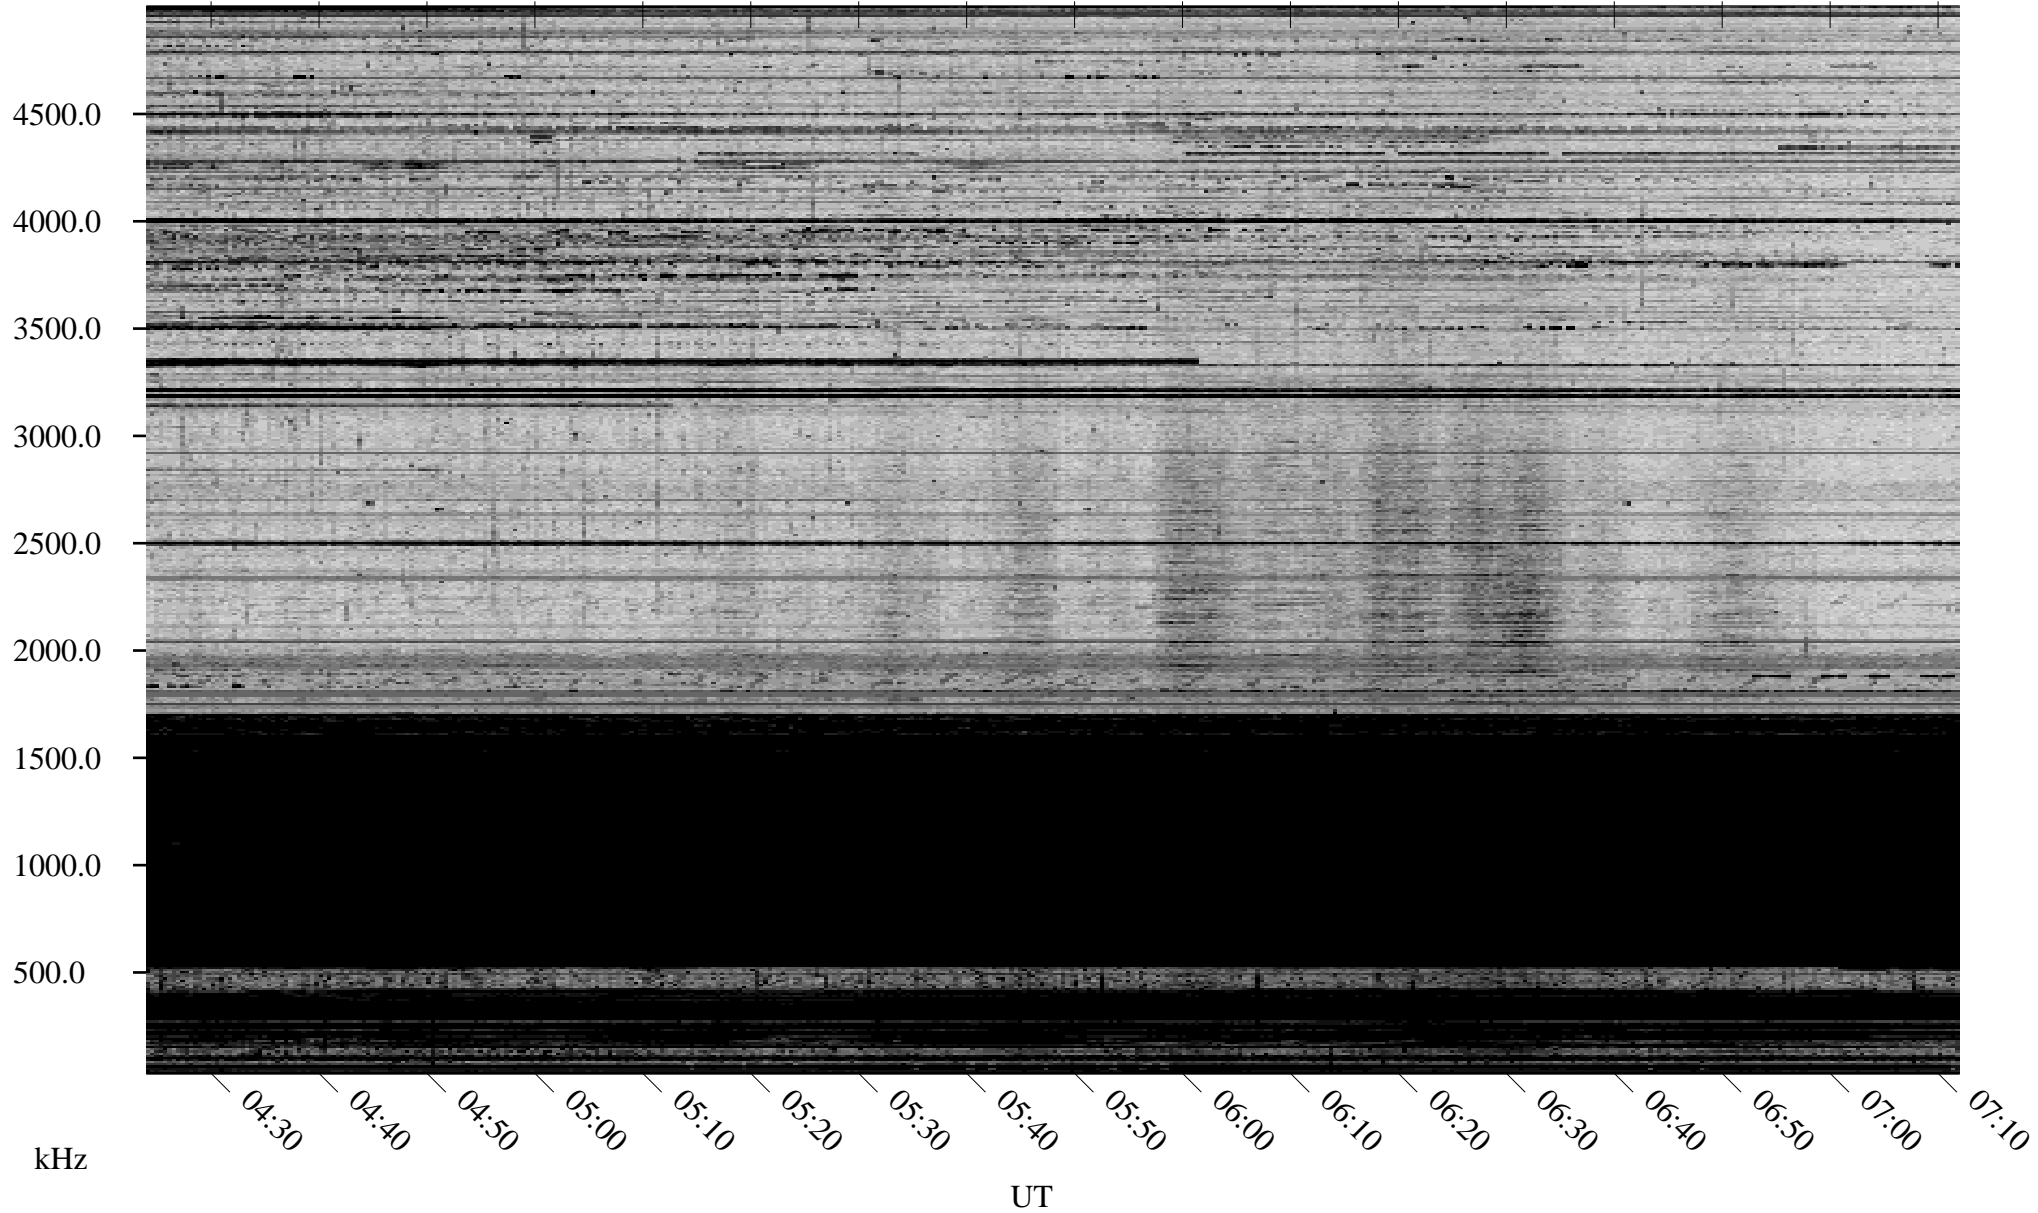

01/22/2010 Churchill, Manitoba

Linear Scale Black = 161 White = 15

ch10022l.r00SUm max_12

Page 1

01/22/2010 Churchill, Manitoba

Linear Scale Black = 161 White = 15

ch10022l.r00SUm max_12

Page 2

01/23/2010 Churchill, Manitoba

Linear Scale Black = 161 White = 15

ch10022l.r00SUm max_12

Page 3

01/23/2010 Churchill, Manitoba

Linear Scale Black = 161 White = 15

ch10022l.r00SUm max_12

Page 4

01/23/2010 Churchill, Manitoba

Linear Scale Black = 161 White = 15

ch10022l.r00SUm max_12

Page 5

01/23/2010 Churchill, Manitoba

Linear Scale Black = 161 White = 15

ch10022l.r00SUm max_12

Page 6

01/23/2010 Churchill, Manitoba

Linear Scale Black = 161 White = 15

ch10022l.r00SUm max_12

Page 7

01/23/2010 Churchill, Manitoba

Linear Scale Black = 161 White = 15

ch10022l.r00SUm max_12