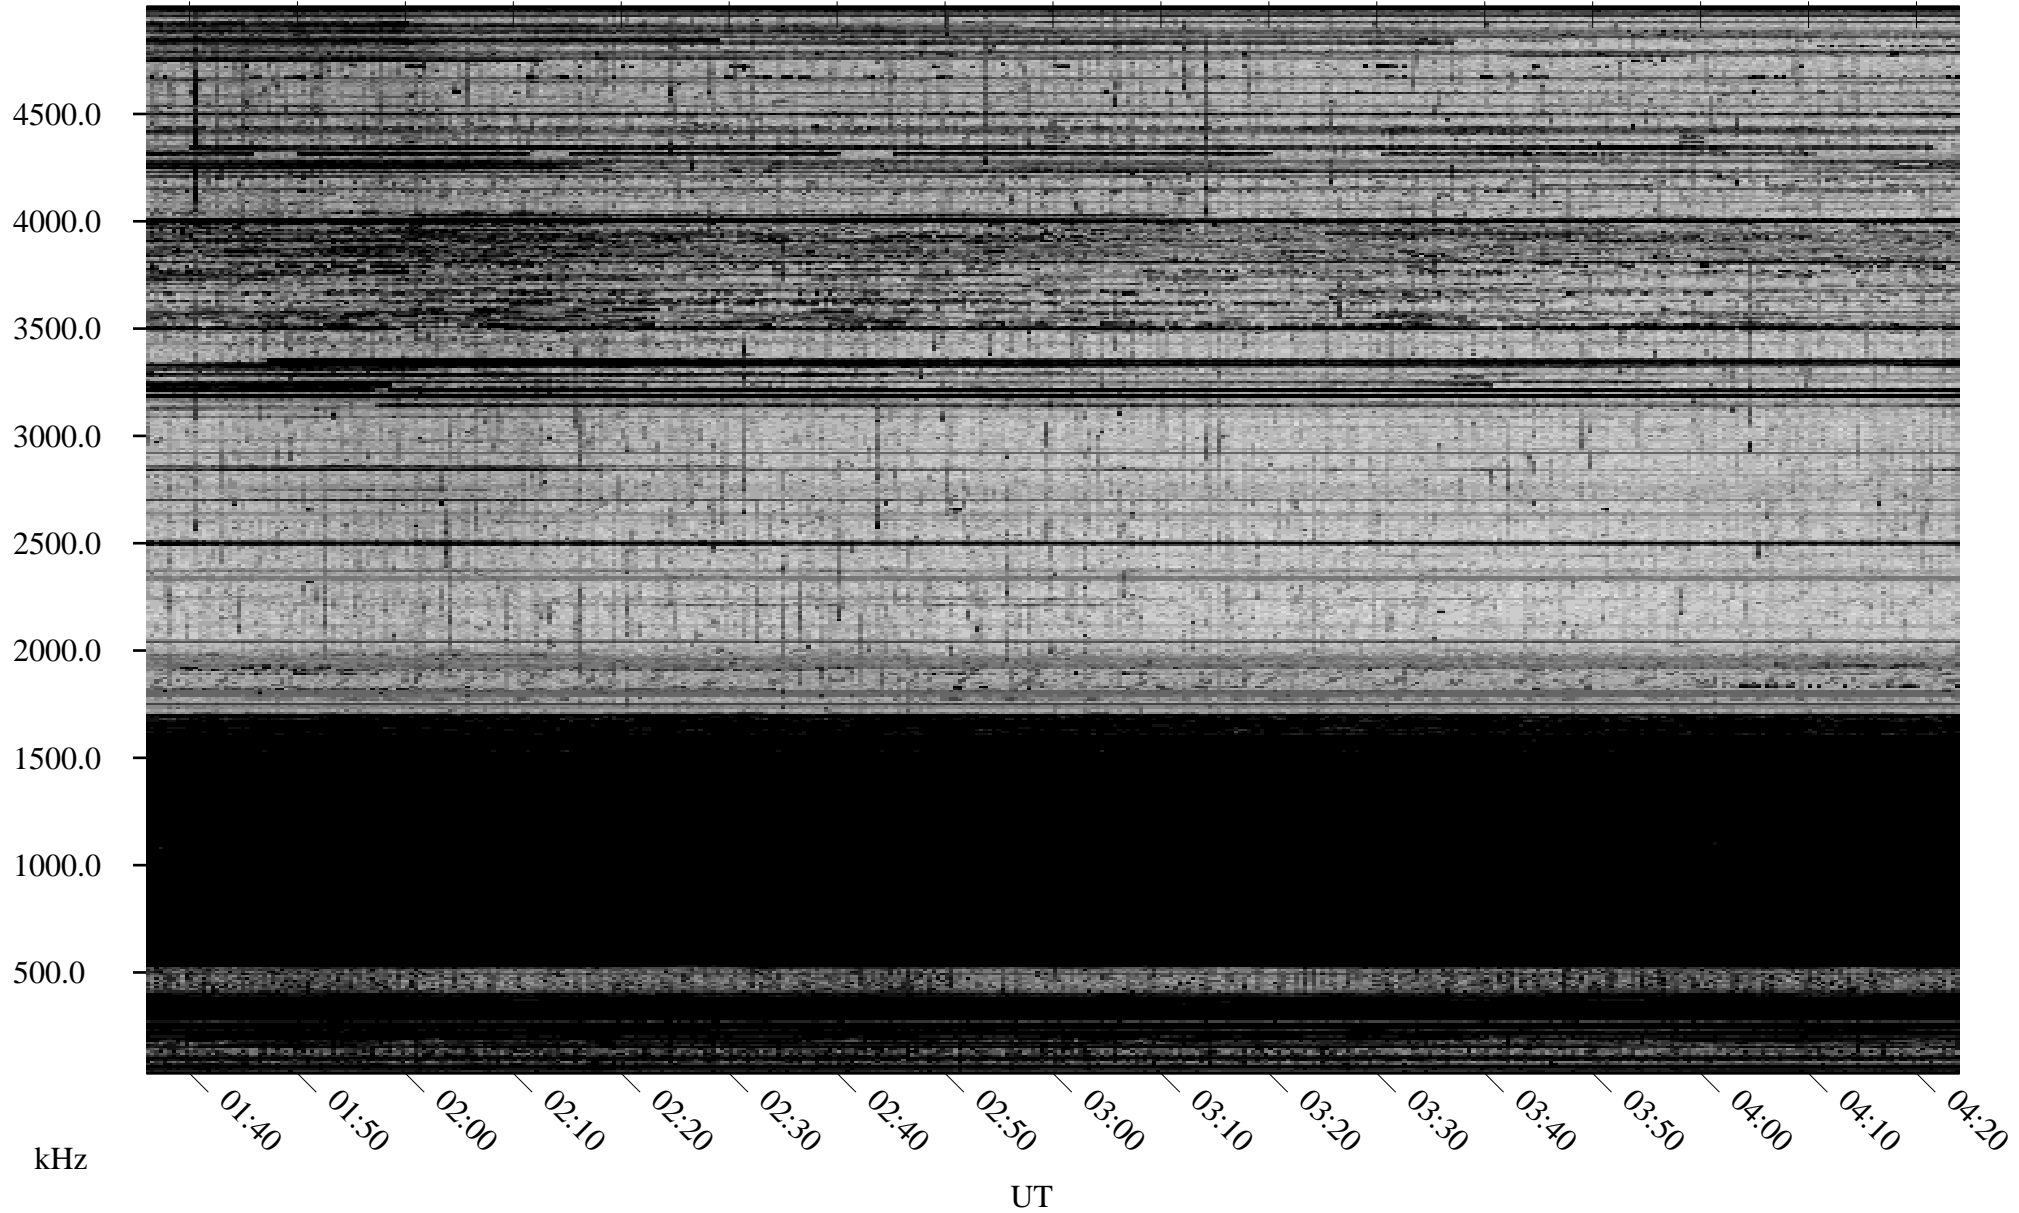

01/22/2010 Churchill, Manitoba

Linear Scale Black = 161 White = 15

ch10022l.r00SUm max_12

Page 1

01/22/2010 Churchill, Manitoba

Linear Scale Black = 161 White = 15

ch10022l.r00SUm max_12

Page 2

01/23/2010 Churchill, Manitoba

Linear Scale Black = 161 White = 15

ch10022l.r00SUm max_12

Page 3

01/23/2010 Churchill, Manitoba

Linear Scale Black = 161 White = 15

ch10022l.r00SUm max_12

Page 4

01/23/2010 Churchill, Manitoba

Linear Scale Black = 161 White = 15

ch10022l.r00SUm max_12

Page 5

01/23/2010 Churchill, Manitoba

Linear Scale Black = 161 White = 15

ch10022l.r00SUm max_12

Page 6

01/23/2010 Churchill, Manitoba

Linear Scale Black = 161 White = 15

ch10022l.r00SUm max_12

Page 7

01/23/2010 Churchill, Manitoba

Linear Scale Black = 161 White = 15

ch10022l.r00SUm max_12