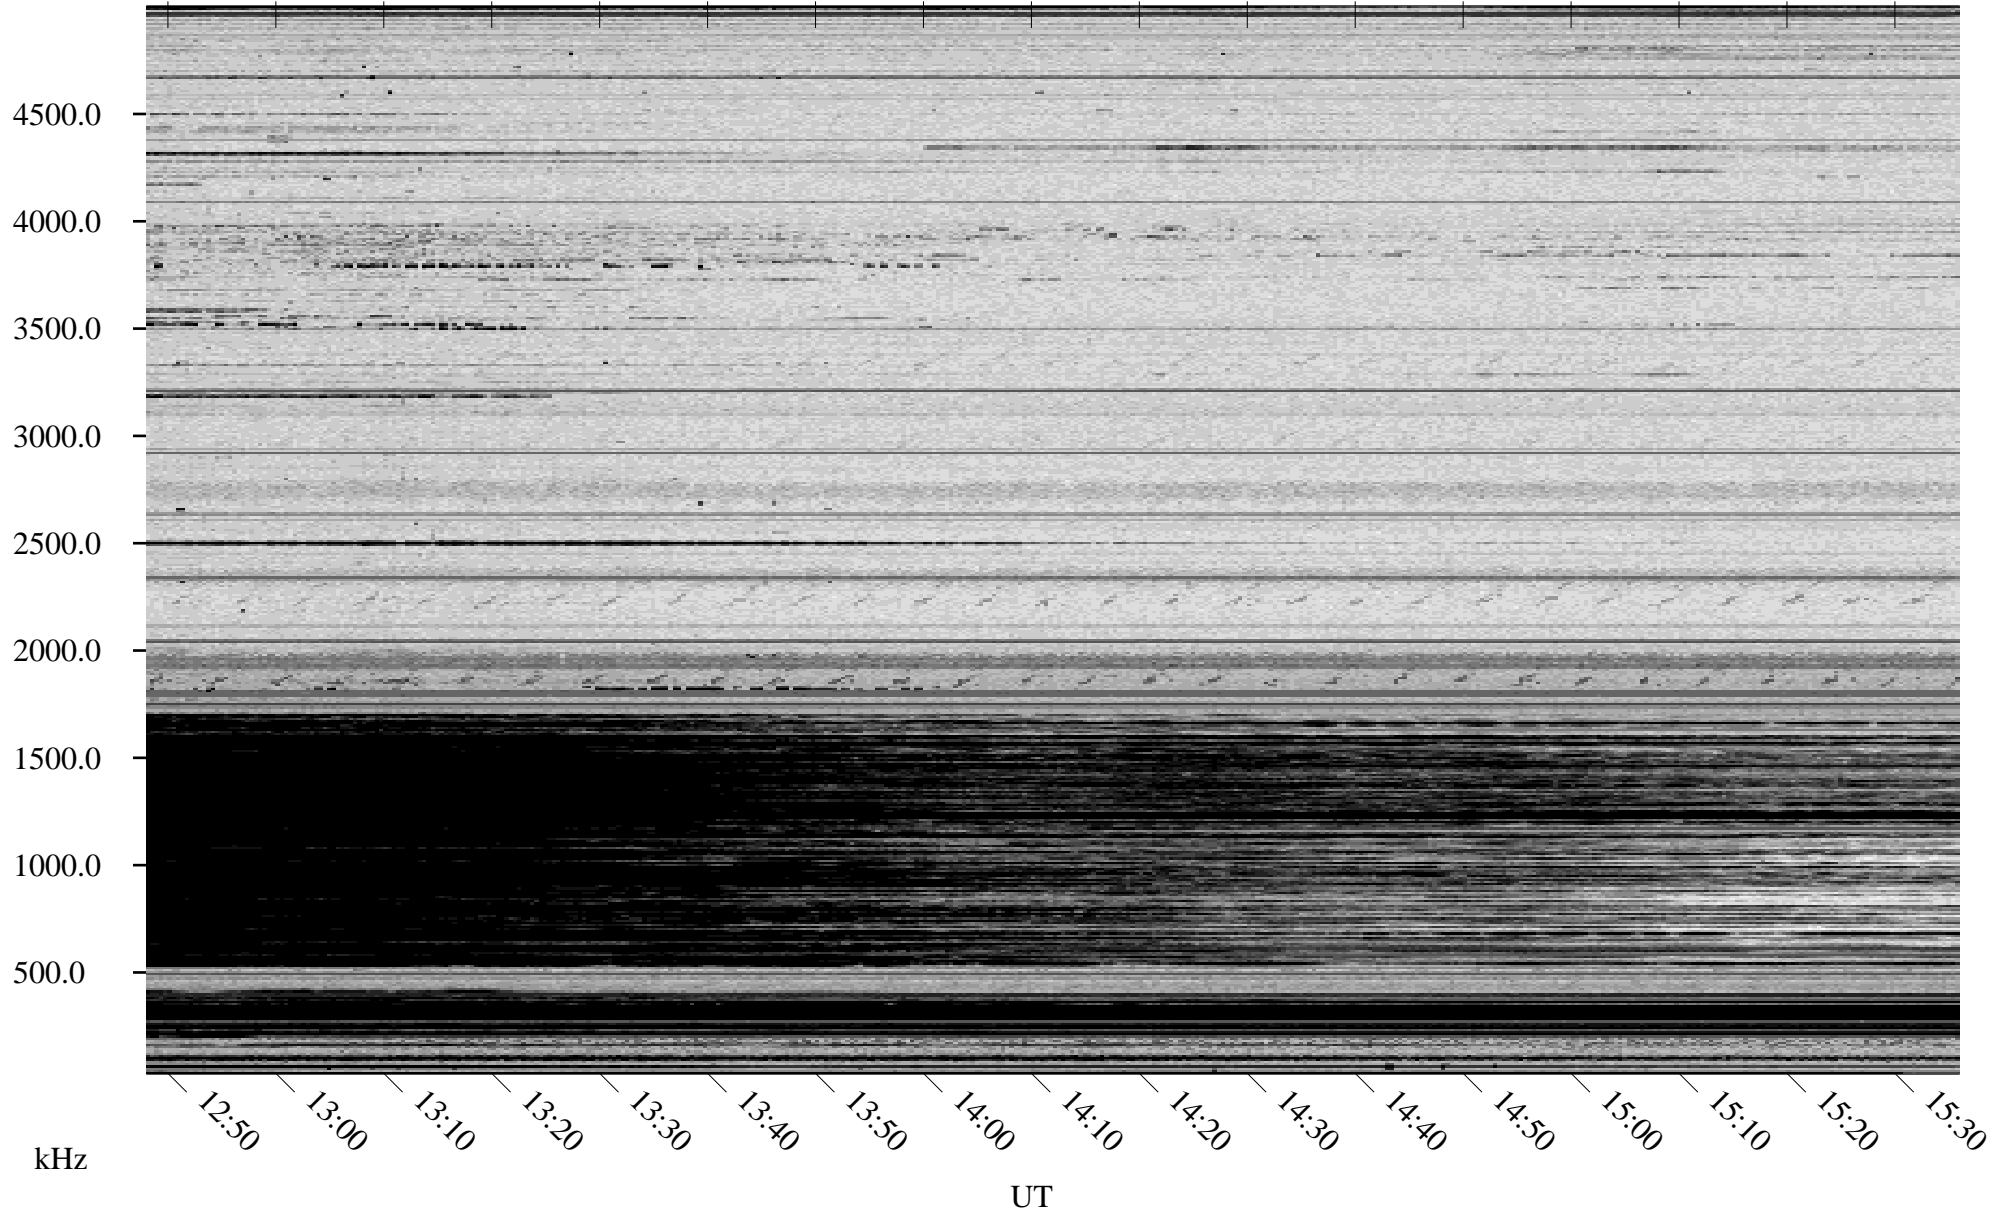

01/22/2010 Churchill, Manitoba

Linear Scale Black = 161 White = 15

ch10022l.r00SUm max_12

Page 1

01/22/2010 Churchill, Manitoba

Linear Scale Black = 161 White = 15

ch10022l.r00SUm max_12

Page 2

01/23/2010 Churchill, Manitoba

Linear Scale Black = 161 White = 15

ch10022l.r00SUm max_12

Page 3

01/23/2010 Churchill, Manitoba

Linear Scale Black = 161 White = 15

ch10022l.r00SUm max_12

Page 4

01/23/2010 Churchill, Manitoba

Linear Scale Black = 161 White = 15

ch10022l.r00SUm max_12

Page 5

01/23/2010 Churchill, Manitoba

Linear Scale Black = 161 White = 15

ch10022l.r00SUm max_12

Page 6

01/23/2010 Churchill, Manitoba

Linear Scale Black = 161 White = 15

ch10022l.r00SUm max_12

Page 7

01/23/2010 Churchill, Manitoba

Linear Scale Black = 161 White = 15

ch10022l.r00SUm max_12