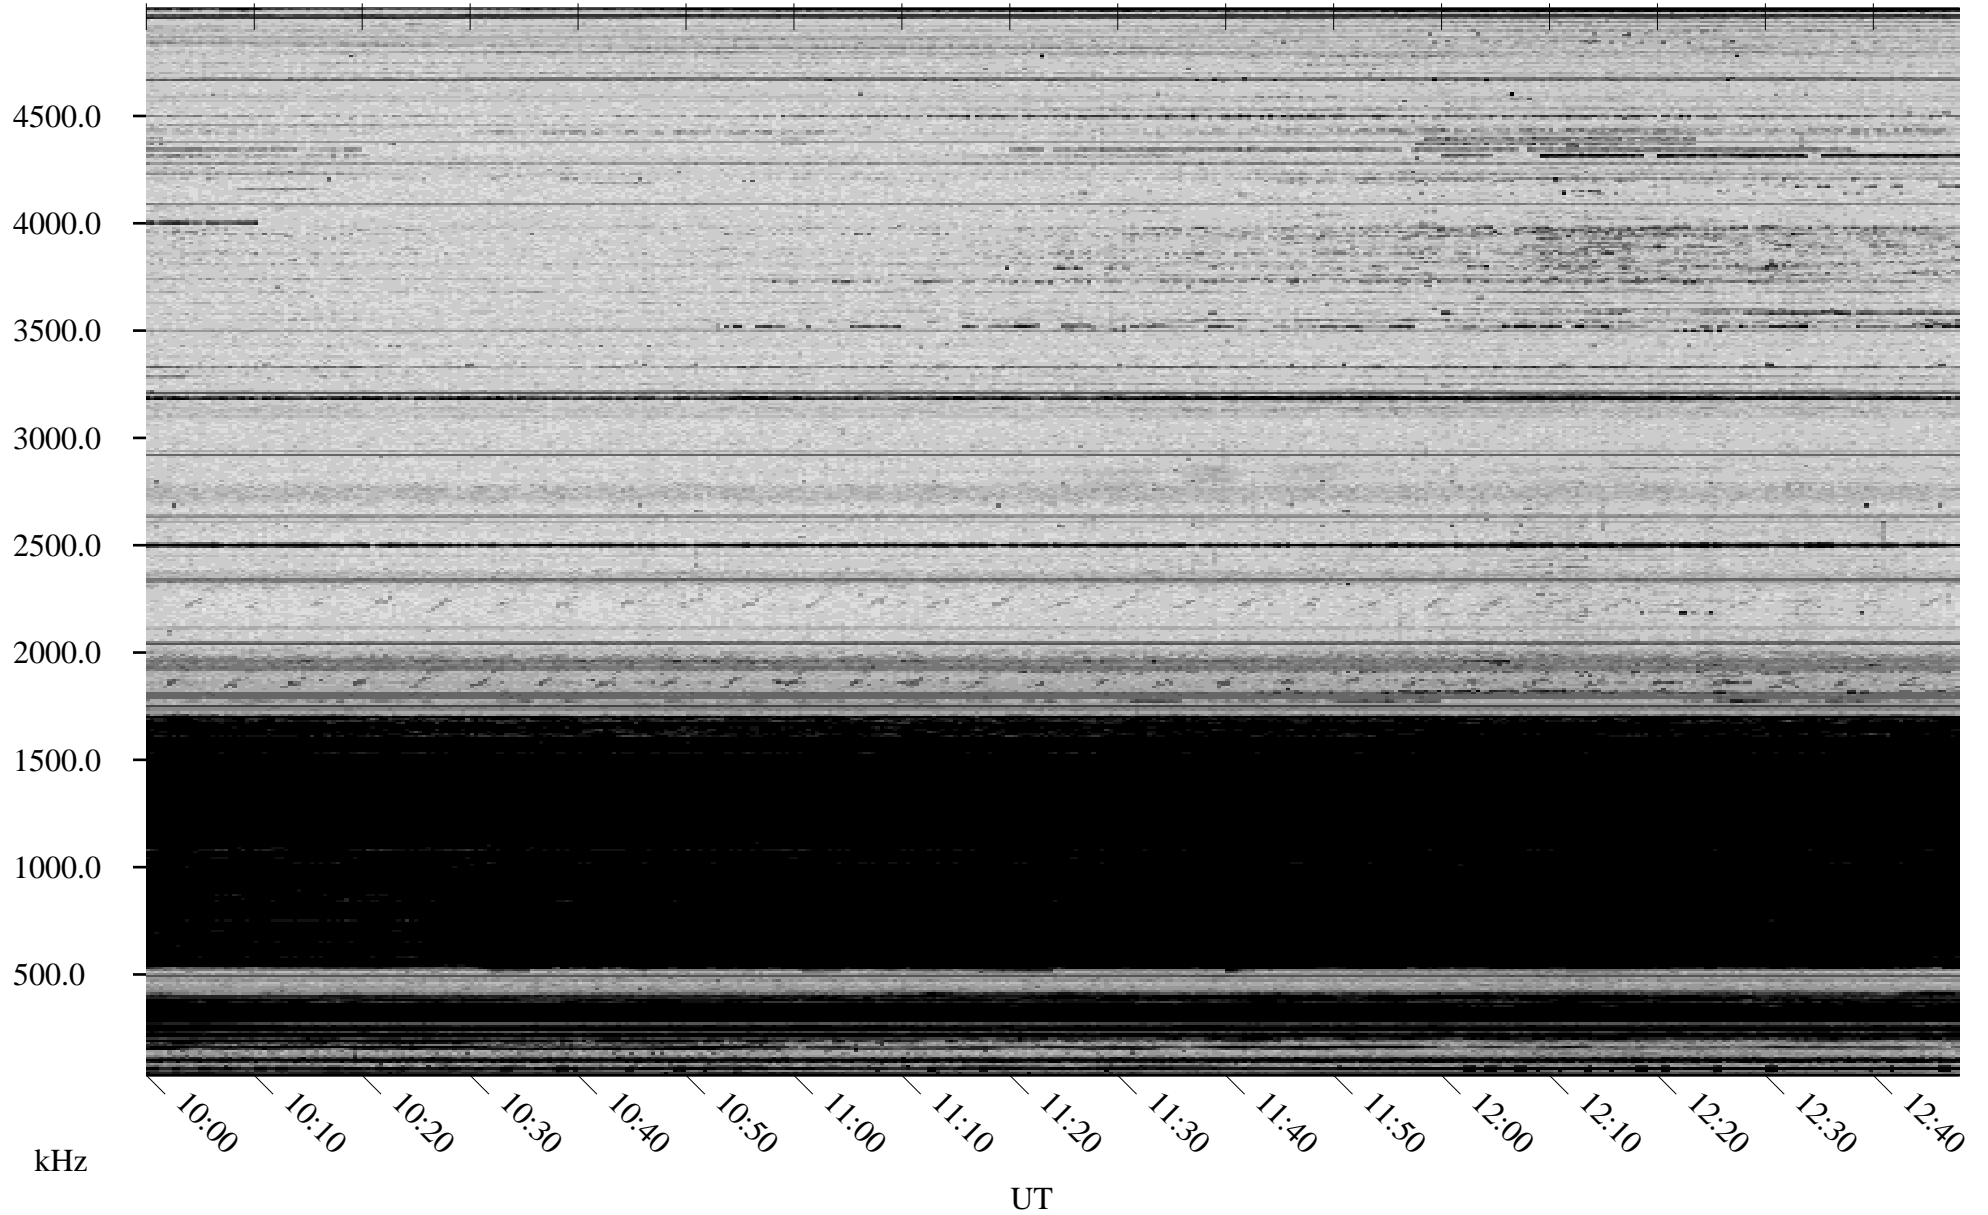

01/22/2010 Churchill, Manitoba

Linear Scale Black = 161 White = 15

ch10022l.r00SUm max_12

Page 1

01/22/2010 Churchill, Manitoba

Linear Scale Black = 161 White = 15

ch10022l.r00SUm max_12

Page 2

01/23/2010 Churchill, Manitoba

Linear Scale Black = 161 White = 15

ch10022l.r00SUm max_12

Page 3

01/23/2010 Churchill, Manitoba

Linear Scale Black = 161 White = 15

ch10022l.r00SUm max_12

Page 4

01/23/2010 Churchill, Manitoba

Linear Scale Black = 161 White = 15

ch10022l.r00SUm max_12

Page 5

01/23/2010 Churchill, Manitoba

Linear Scale Black = 161 White = 15

ch10022l.r00SUm max_12

Page 6

01/23/2010 Churchill, Manitoba

Linear Scale Black = 161 White = 15

ch10022l.r00SUm max_12

Page 7

01/23/2010 Churchill, Manitoba

Linear Scale Black = 161 White = 15

ch10022l.r00SUm max_12