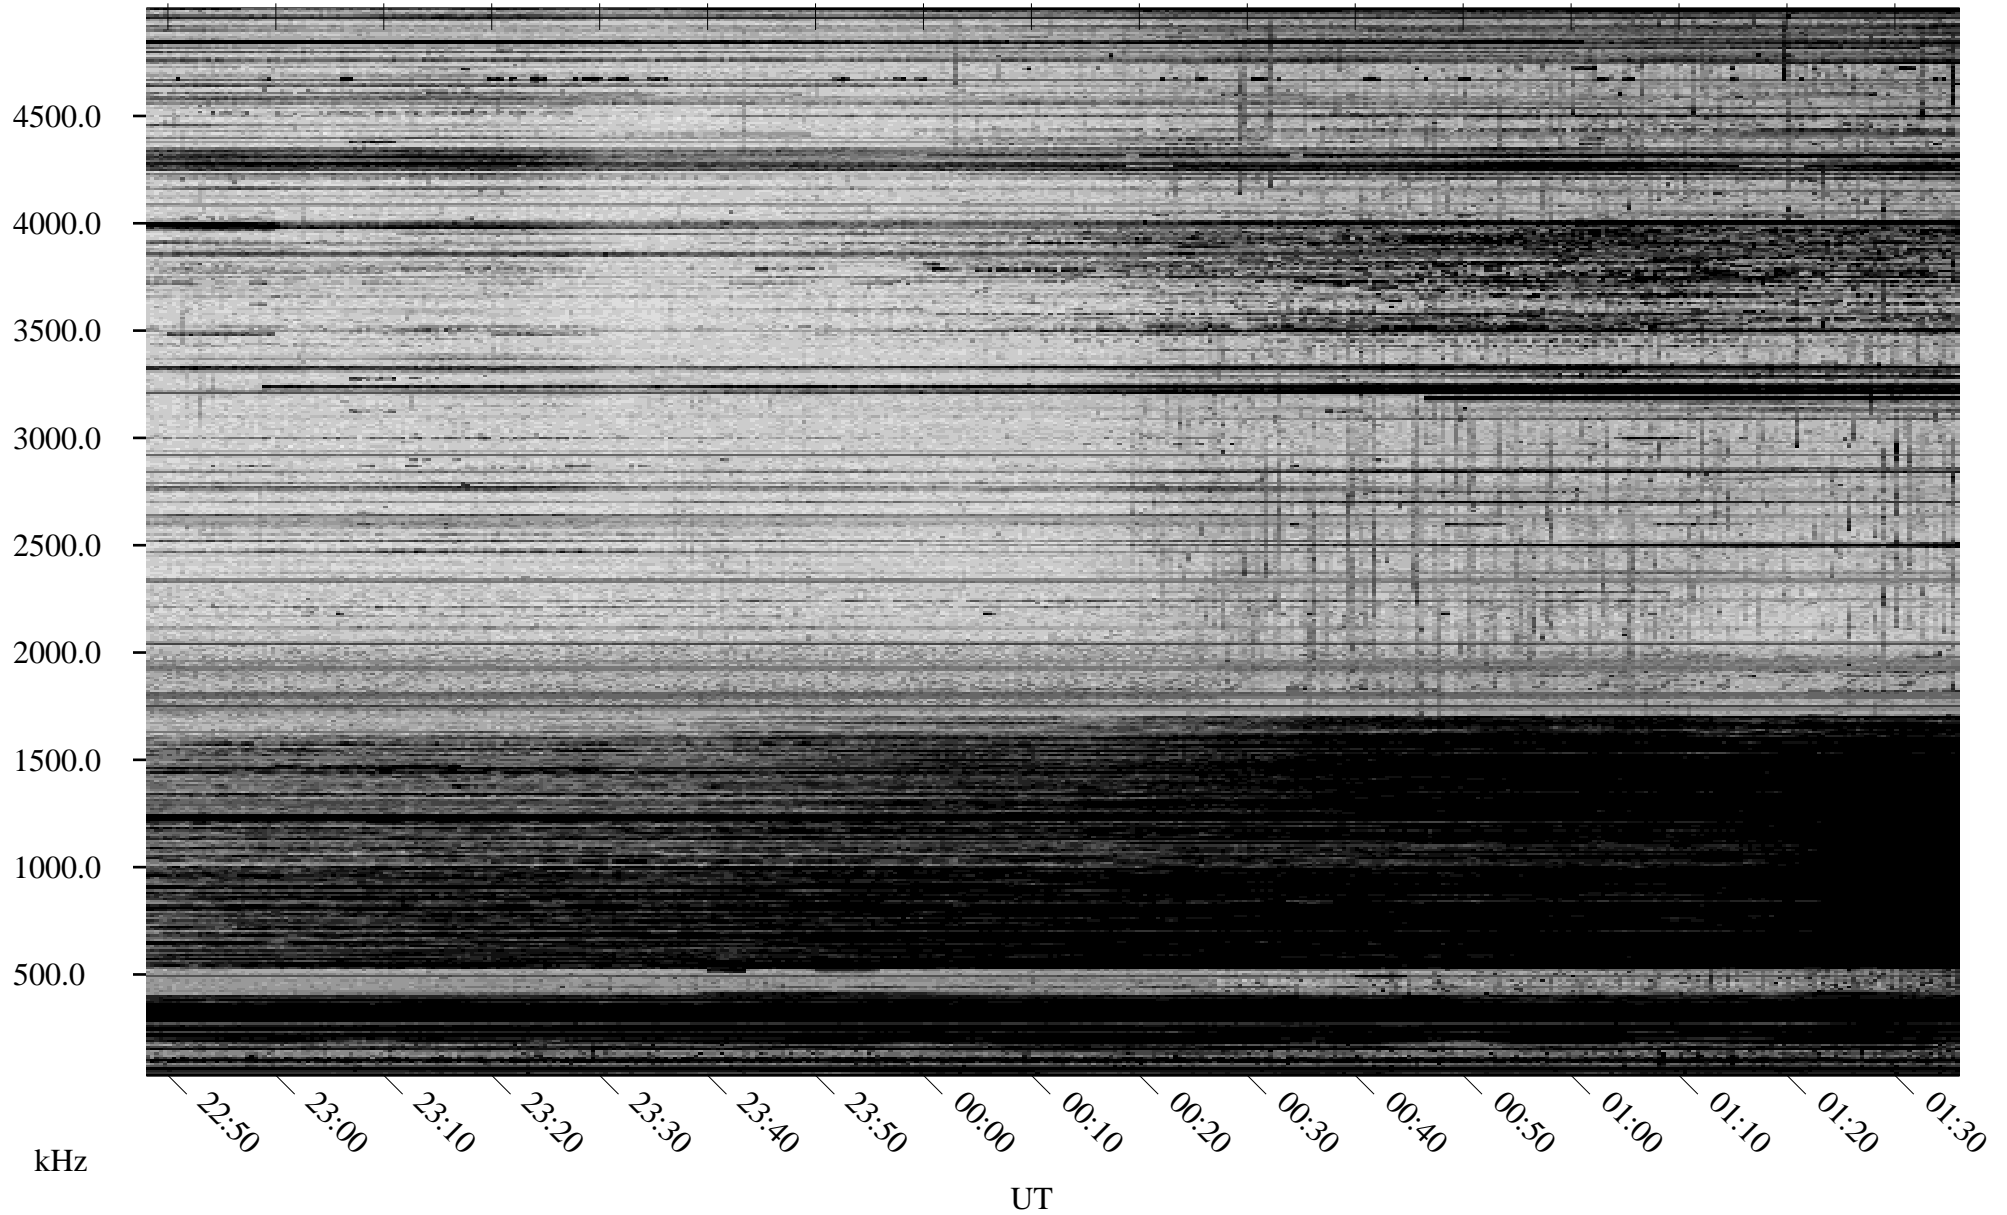

01/22/2010 Churchill, Manitoba

Linear Scale Black = 161 White = 15

ch10022l.r00SUm max_12

Page 1

01/22/2010 Churchill, Manitoba

Linear Scale Black = 161 White = 15

ch10022l.r00SUm max_12

Page 2

01/23/2010 Churchill, Manitoba

Linear Scale Black = 161 White = 15

ch10022l.r00SUm max_12

Page 3

01/23/2010 Churchill, Manitoba

Linear Scale Black = 161 White = 15

ch10022l.r00SUm max_12

Page 4

01/23/2010 Churchill, Manitoba

Linear Scale Black = 161 White = 15

ch10022l.r00SUm max_12

Page 5

01/23/2010 Churchill, Manitoba

Linear Scale Black = 161 White = 15

ch10022l.r00SUm max_12

Page 6

01/23/2010 Churchill, Manitoba

Linear Scale Black = 161 White = 15

ch10022l.r00SUm max_12

Page 7

01/23/2010 Churchill, Manitoba

Linear Scale Black = 161 White = 15

ch10022l.r00SUm max_12