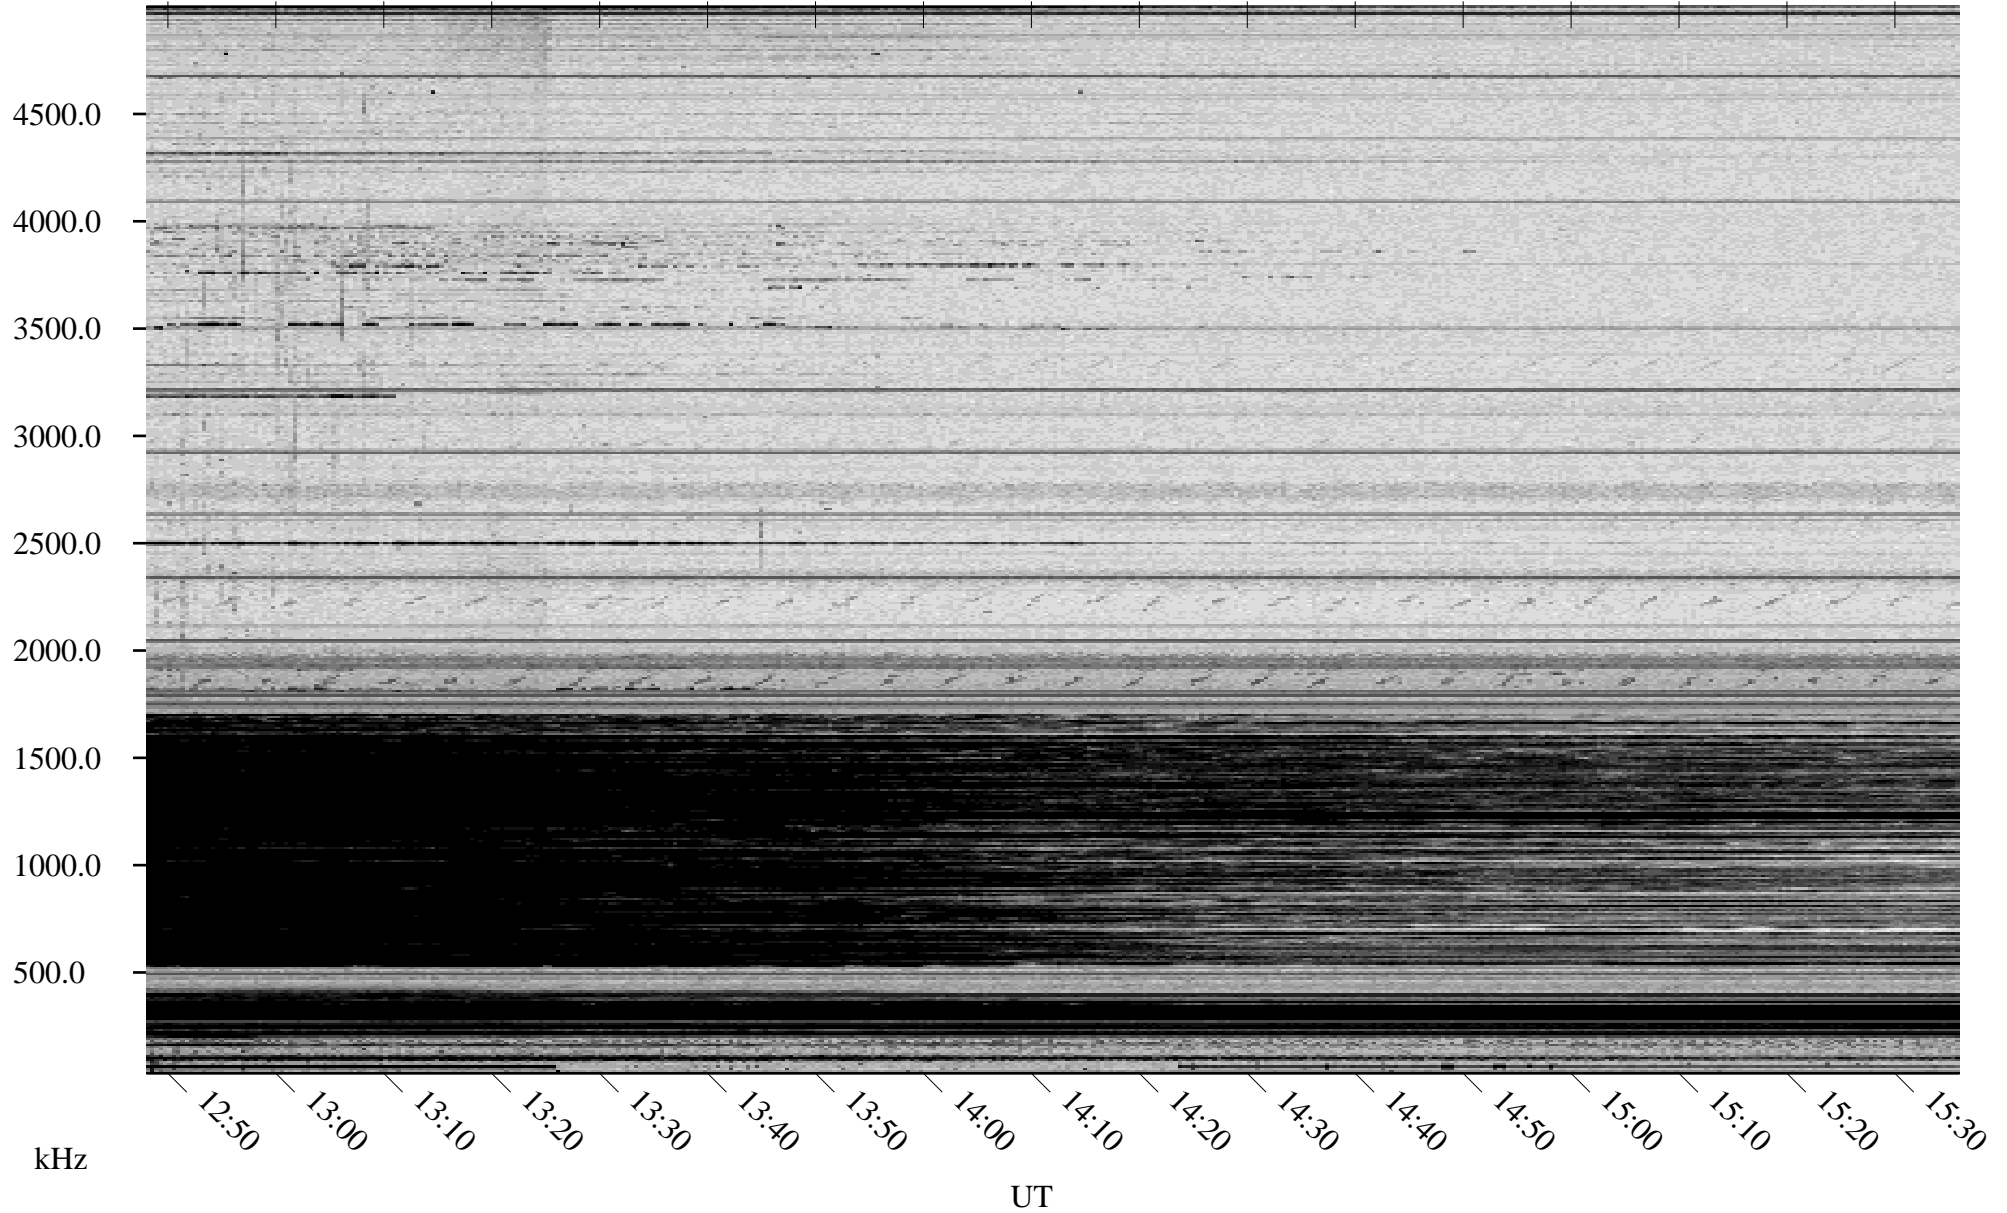

01/23/2010 Churchill, Manitoba

Linear Scale Black = 161 White = 15

ch10023l.r00SUm max_12

Page 1

01/23/2010 Churchill, Manitoba

Linear Scale Black = 161 White = 15

ch10023l.r00SUm max_12

Page 2

01/24/2010 Churchill, Manitoba

Linear Scale Black = 161 White = 15

ch10023l.r00SUm max_12

Page 3

01/24/2010 Churchill, Manitoba

Linear Scale Black = 161 White = 15

ch10023l.r00SUm max_12

Page 4

01/24/2010 Churchill, Manitoba

Linear Scale Black = 161 White = 15

ch10023l.r00SUm max_12

Page 5

01/24/2010 Churchill, Manitoba

Linear Scale Black = 161 White = 15

ch100231.r00SUm max_12

Page 6

01/24/2010 Churchill, Manitoba

Linear Scale Black = 161 White = 15

ch10023l.r00SUm max_12

Page 7

01/24/2010 Churchill, Manitoba

Linear Scale Black = 161 White = 15

ch100231.r00SUm max_12