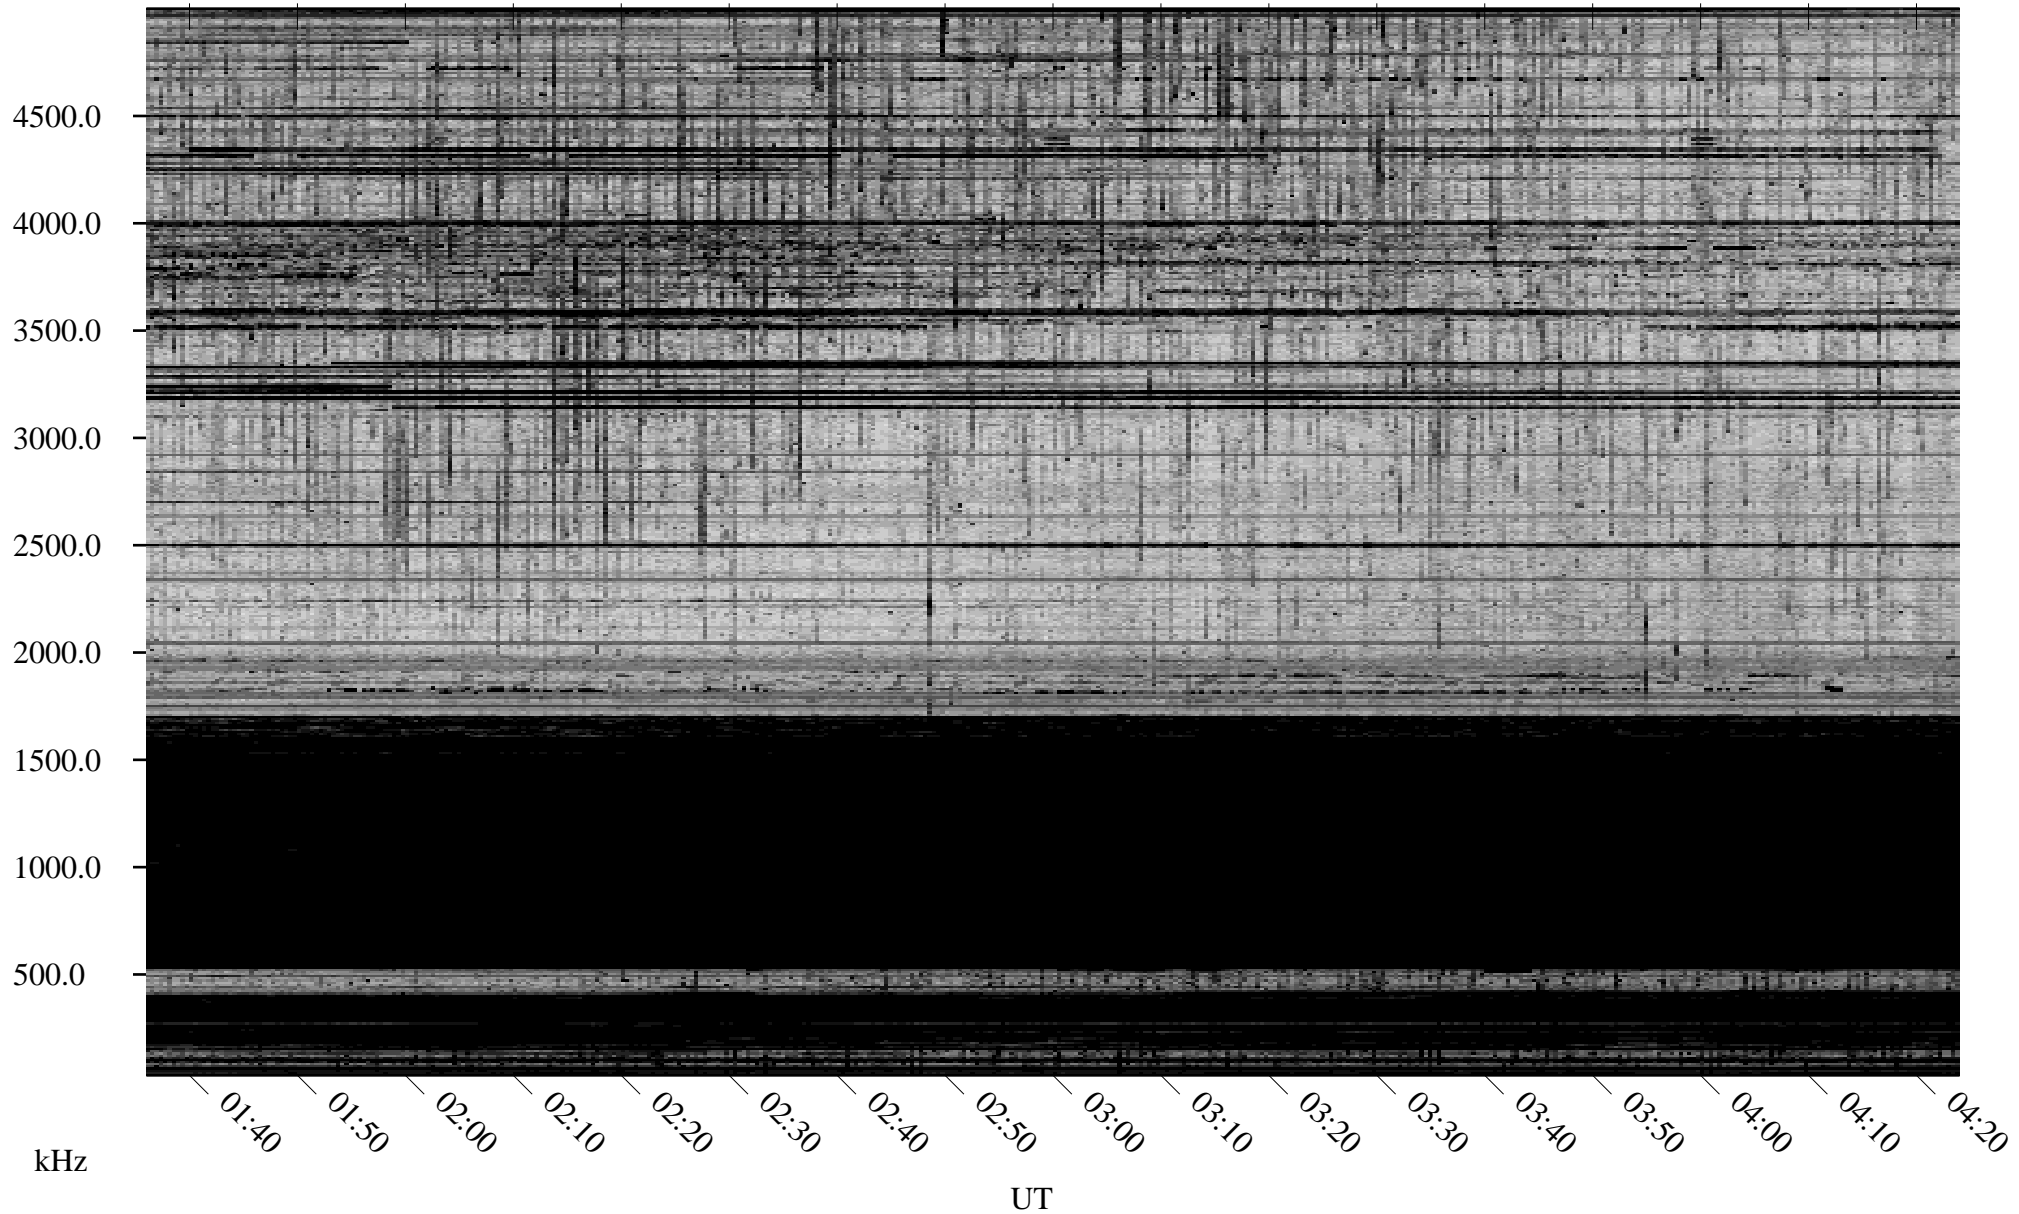

01/23/2010 Churchill, Manitoba

Linear Scale Black = 161 White = 15

ch10023l.r00SUm max_12

Page 1

01/23/2010 Churchill, Manitoba

Linear Scale Black = 161 White = 15

ch10023l.r00SUm max_12

Page 2

01/24/2010 Churchill, Manitoba

Linear Scale Black = 161 White = 15

ch10023l.r00SUm max_12

Page 3

01/24/2010 Churchill, Manitoba

Linear Scale Black = 161 White = 15

ch10023l.r00SUm max_12

Page 4

01/24/2010 Churchill, Manitoba

Linear Scale Black = 161 White = 15

ch10023l.r00SUm max_12

Page 5

01/24/2010 Churchill, Manitoba

Linear Scale Black = 161 White = 15

ch100231.r00SUm max_12

Page 6

01/24/2010 Churchill, Manitoba

Linear Scale Black = 161 White = 15

ch10023l.r00SUm max_12

Page 7

01/24/2010 Churchill, Manitoba

Linear Scale Black = 161 White = 15

ch100231.r00SUm max_12