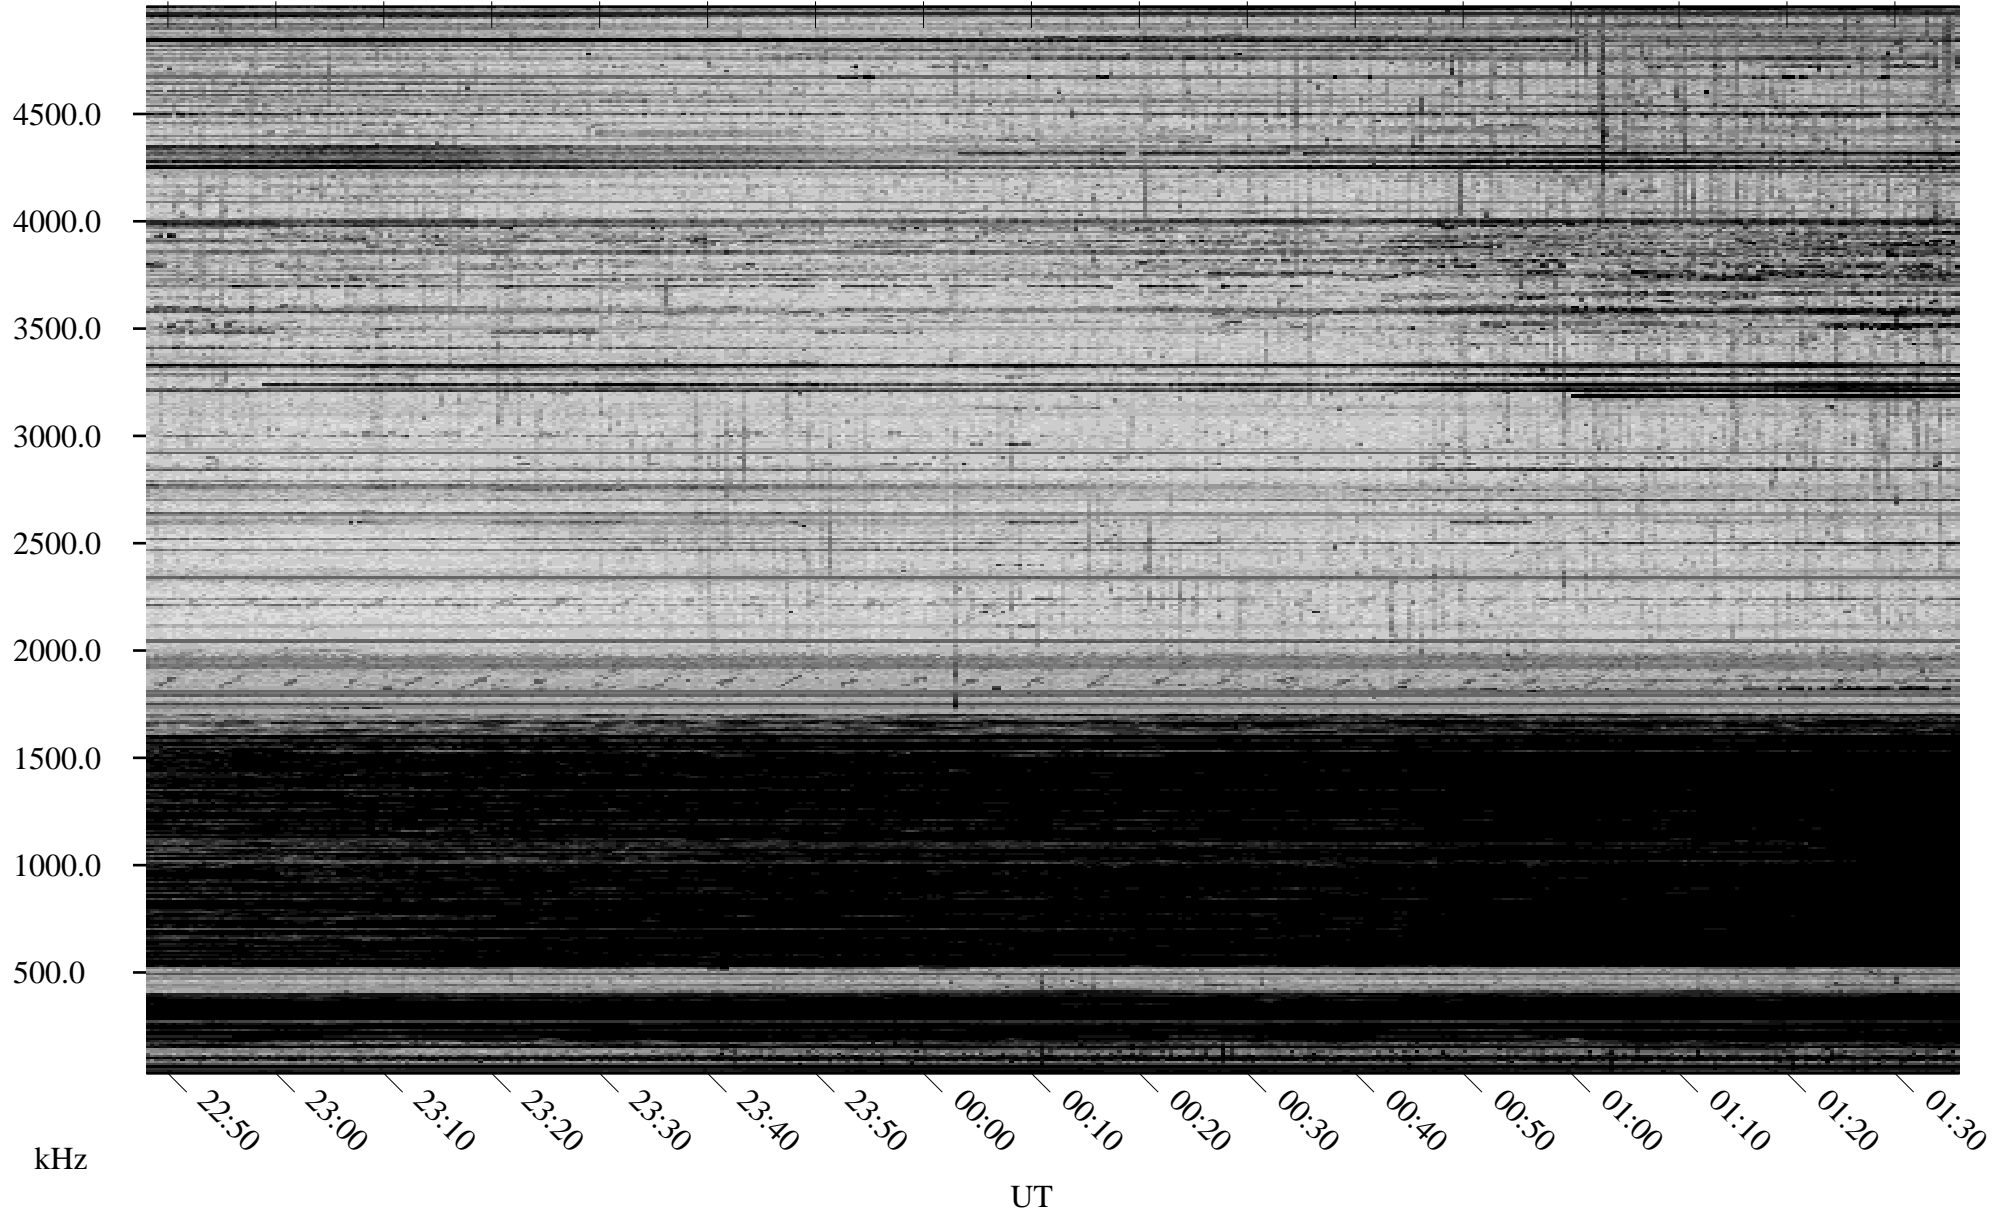

01/23/2010 Churchill, Manitoba

Linear Scale Black = 161 White = 15

ch10023l.r00SUm max_12

Page 1

01/23/2010 Churchill, Manitoba

Linear Scale Black = 161 White = 15

ch10023l.r00SUm max_12

Page 2

01/24/2010 Churchill, Manitoba

Linear Scale Black = 161 White = 15

ch10023l.r00SUm max_12

Page 3

01/24/2010 Churchill, Manitoba

Linear Scale Black = 161 White = 15

ch10023l.r00SUm max_12

Page 4

01/24/2010 Churchill, Manitoba

Linear Scale Black = 161 White = 15

ch10023l.r00SUm max_12

Page 5

01/24/2010 Churchill, Manitoba

Linear Scale Black = 161 White = 15

ch100231.r00SUm max_12

Page 6

01/24/2010 Churchill, Manitoba

Linear Scale Black = 161 White = 15

ch10023l.r00SUm max_12

Page 7

01/24/2010 Churchill, Manitoba

Linear Scale Black = 161 White = 15

ch100231.r00SUm max_12