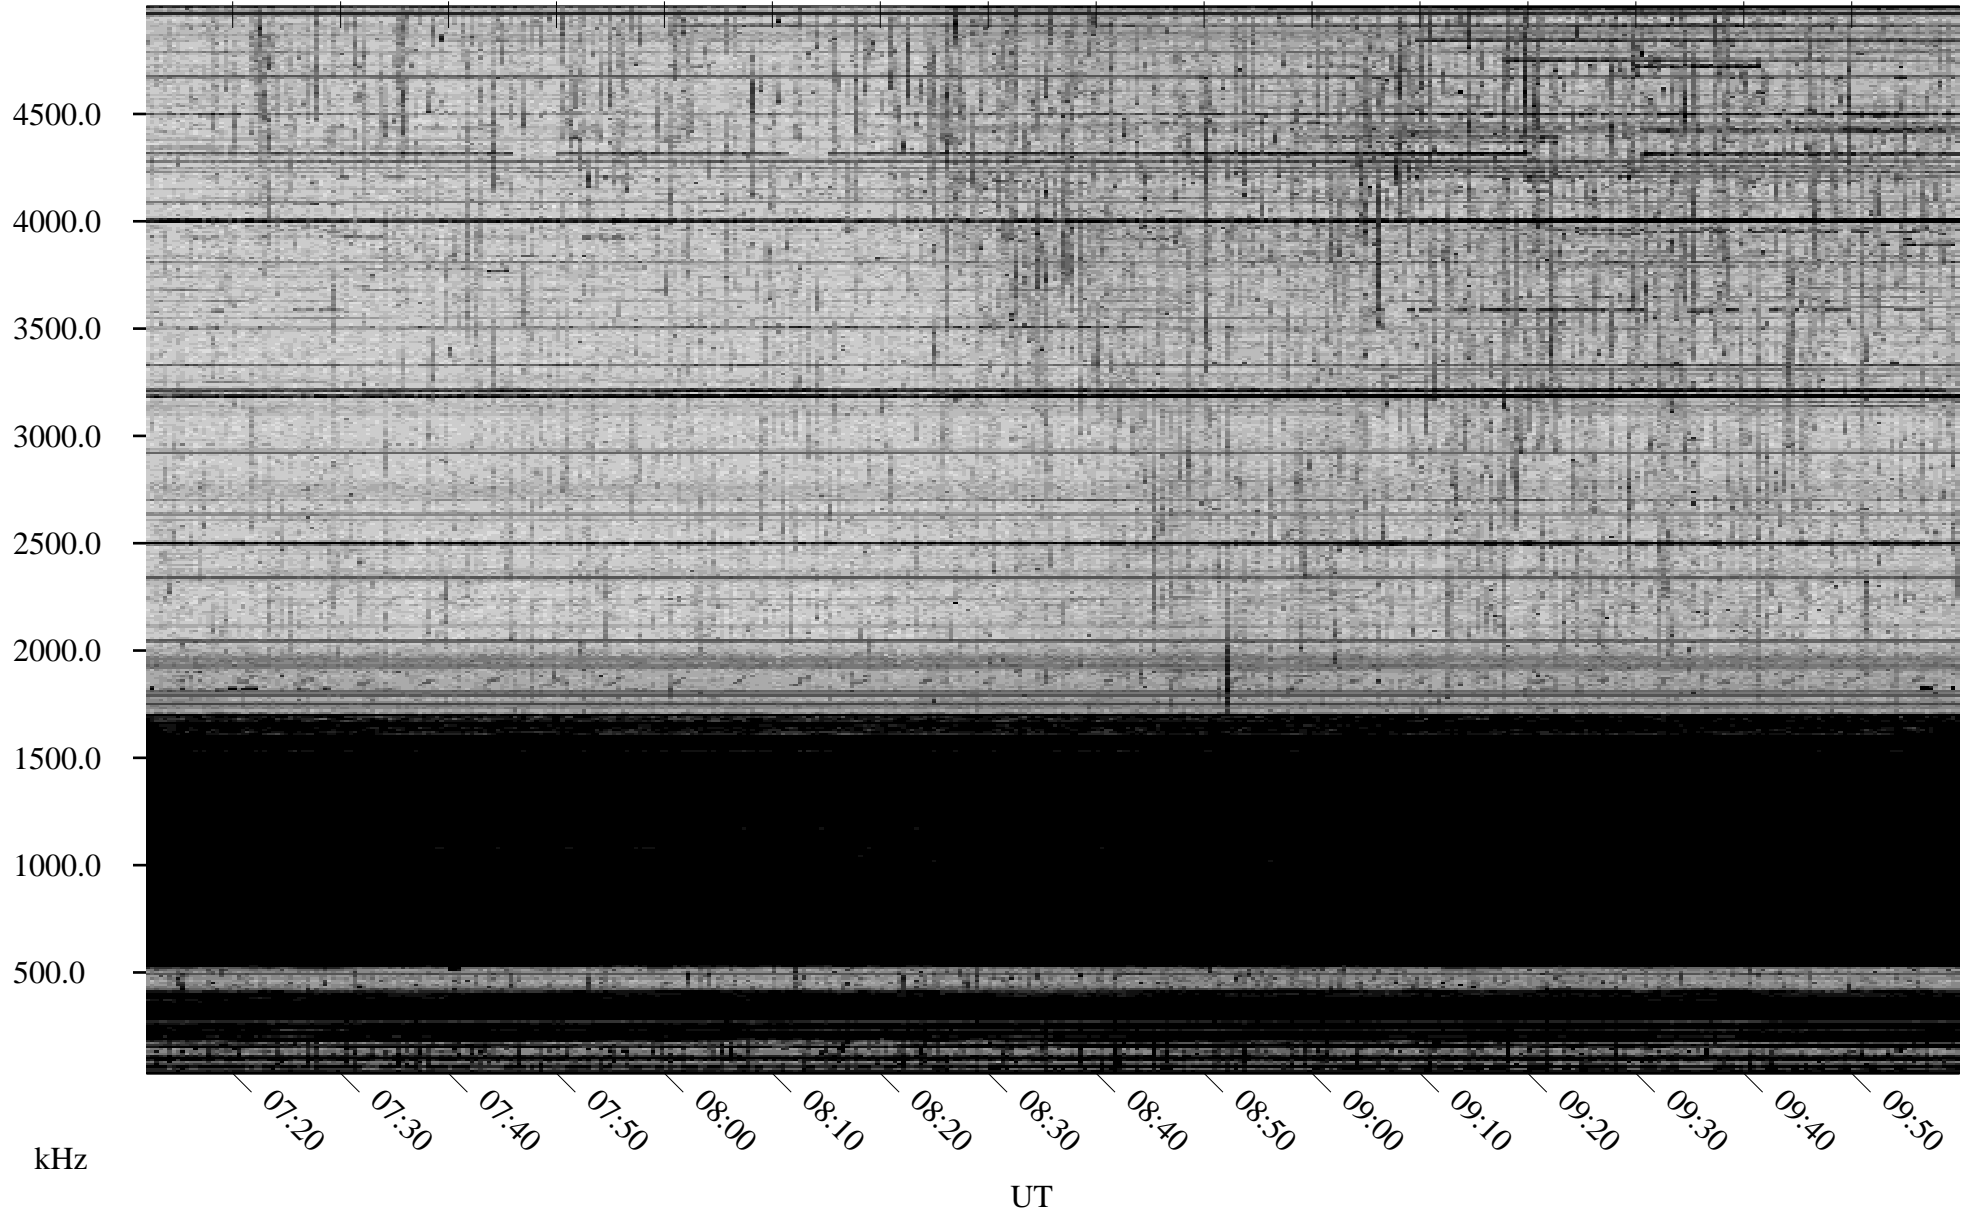

01/23/2010 Churchill, Manitoba

Linear Scale Black = 161 White = 15

ch10023l.r00SUm max_12

Page 1

01/23/2010 Churchill, Manitoba

Linear Scale Black = 161 White = 15

ch10023l.r00SUm max_12

Page 2

01/24/2010 Churchill, Manitoba

Linear Scale Black = 161 White = 15

ch10023l.r00SUm max_12

Page 3

01/24/2010 Churchill, Manitoba

Linear Scale Black = 161 White = 15

ch10023l.r00SUm max_12

Page 4

01/24/2010 Churchill, Manitoba

Linear Scale Black = 161 White = 15

ch10023l.r00SUm max_12

Page 5

01/24/2010 Churchill, Manitoba

Linear Scale Black = 161 White = 15

ch100231.r00SUm max_12

Page 6

01/24/2010 Churchill, Manitoba

Linear Scale Black = 161 White = 15

ch10023l.r00SUm max_12

Page 7

01/24/2010 Churchill, Manitoba

Linear Scale Black = 161 White = 15

ch100231.r00SUm max_12