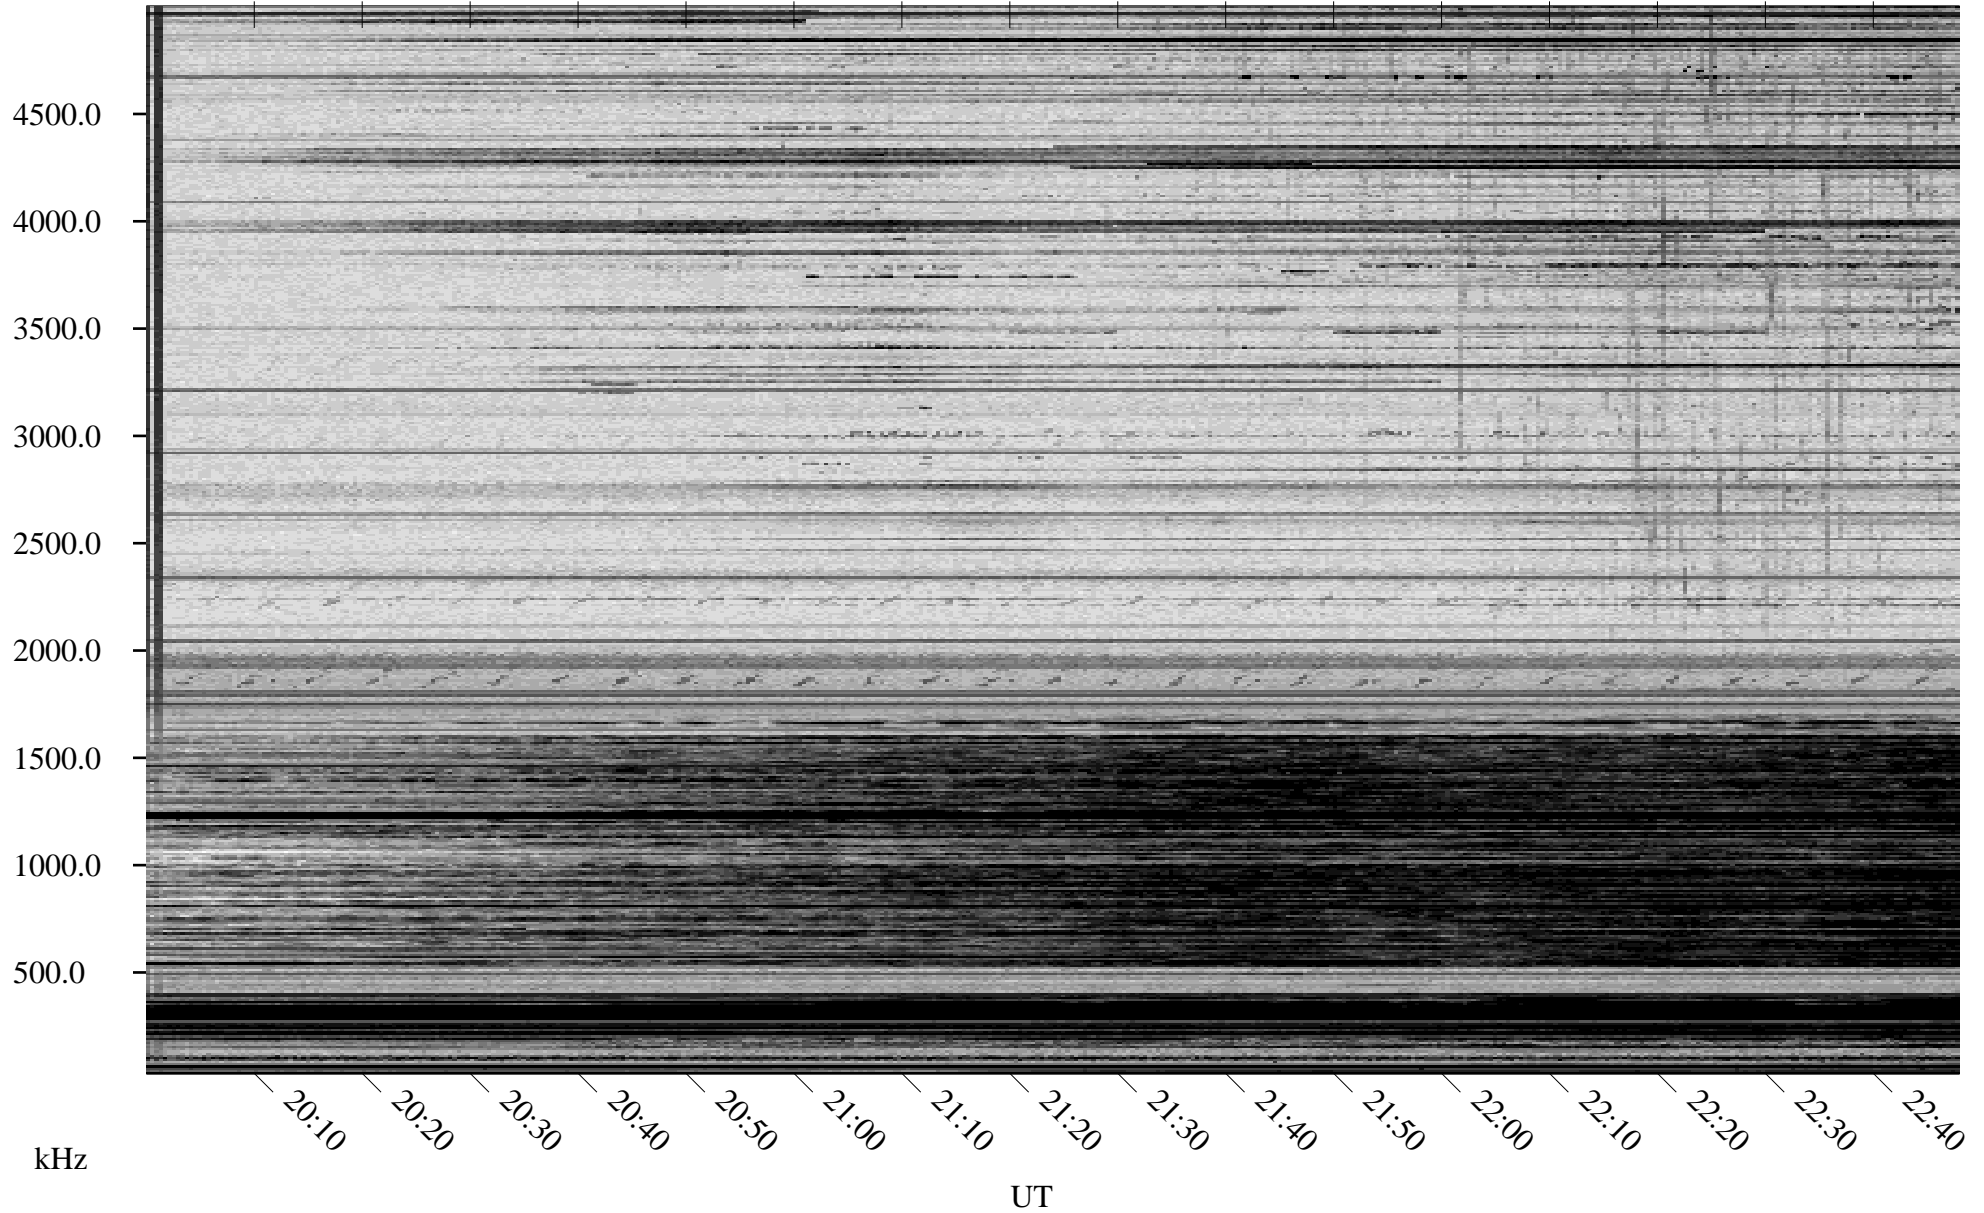

01/23/2010 Churchill, Manitoba

Linear Scale Black = 161 White = 15

ch10023l.r00SUm max_12

Page 1

01/23/2010 Churchill, Manitoba

Linear Scale Black = 161 White = 15

ch10023l.r00SUm max_12

Page 2

01/24/2010 Churchill, Manitoba

Linear Scale Black = 161 White = 15

ch10023l.r00SUm max_12

Page 3

01/24/2010 Churchill, Manitoba

Linear Scale Black = 161 White = 15

ch10023l.r00SUm max_12

Page 4

01/24/2010 Churchill, Manitoba

Linear Scale Black = 161 White = 15

ch10023l.r00SUm max_12

Page 5

01/24/2010 Churchill, Manitoba

Linear Scale Black = 161 White = 15

ch100231.r00SUm max_12

Page 6

01/24/2010 Churchill, Manitoba

Linear Scale Black = 161 White = 15

ch10023l.r00SUm max_12

Page 7

01/24/2010 Churchill, Manitoba

Linear Scale Black = 161 White = 15

ch100231.r00SUm max_12