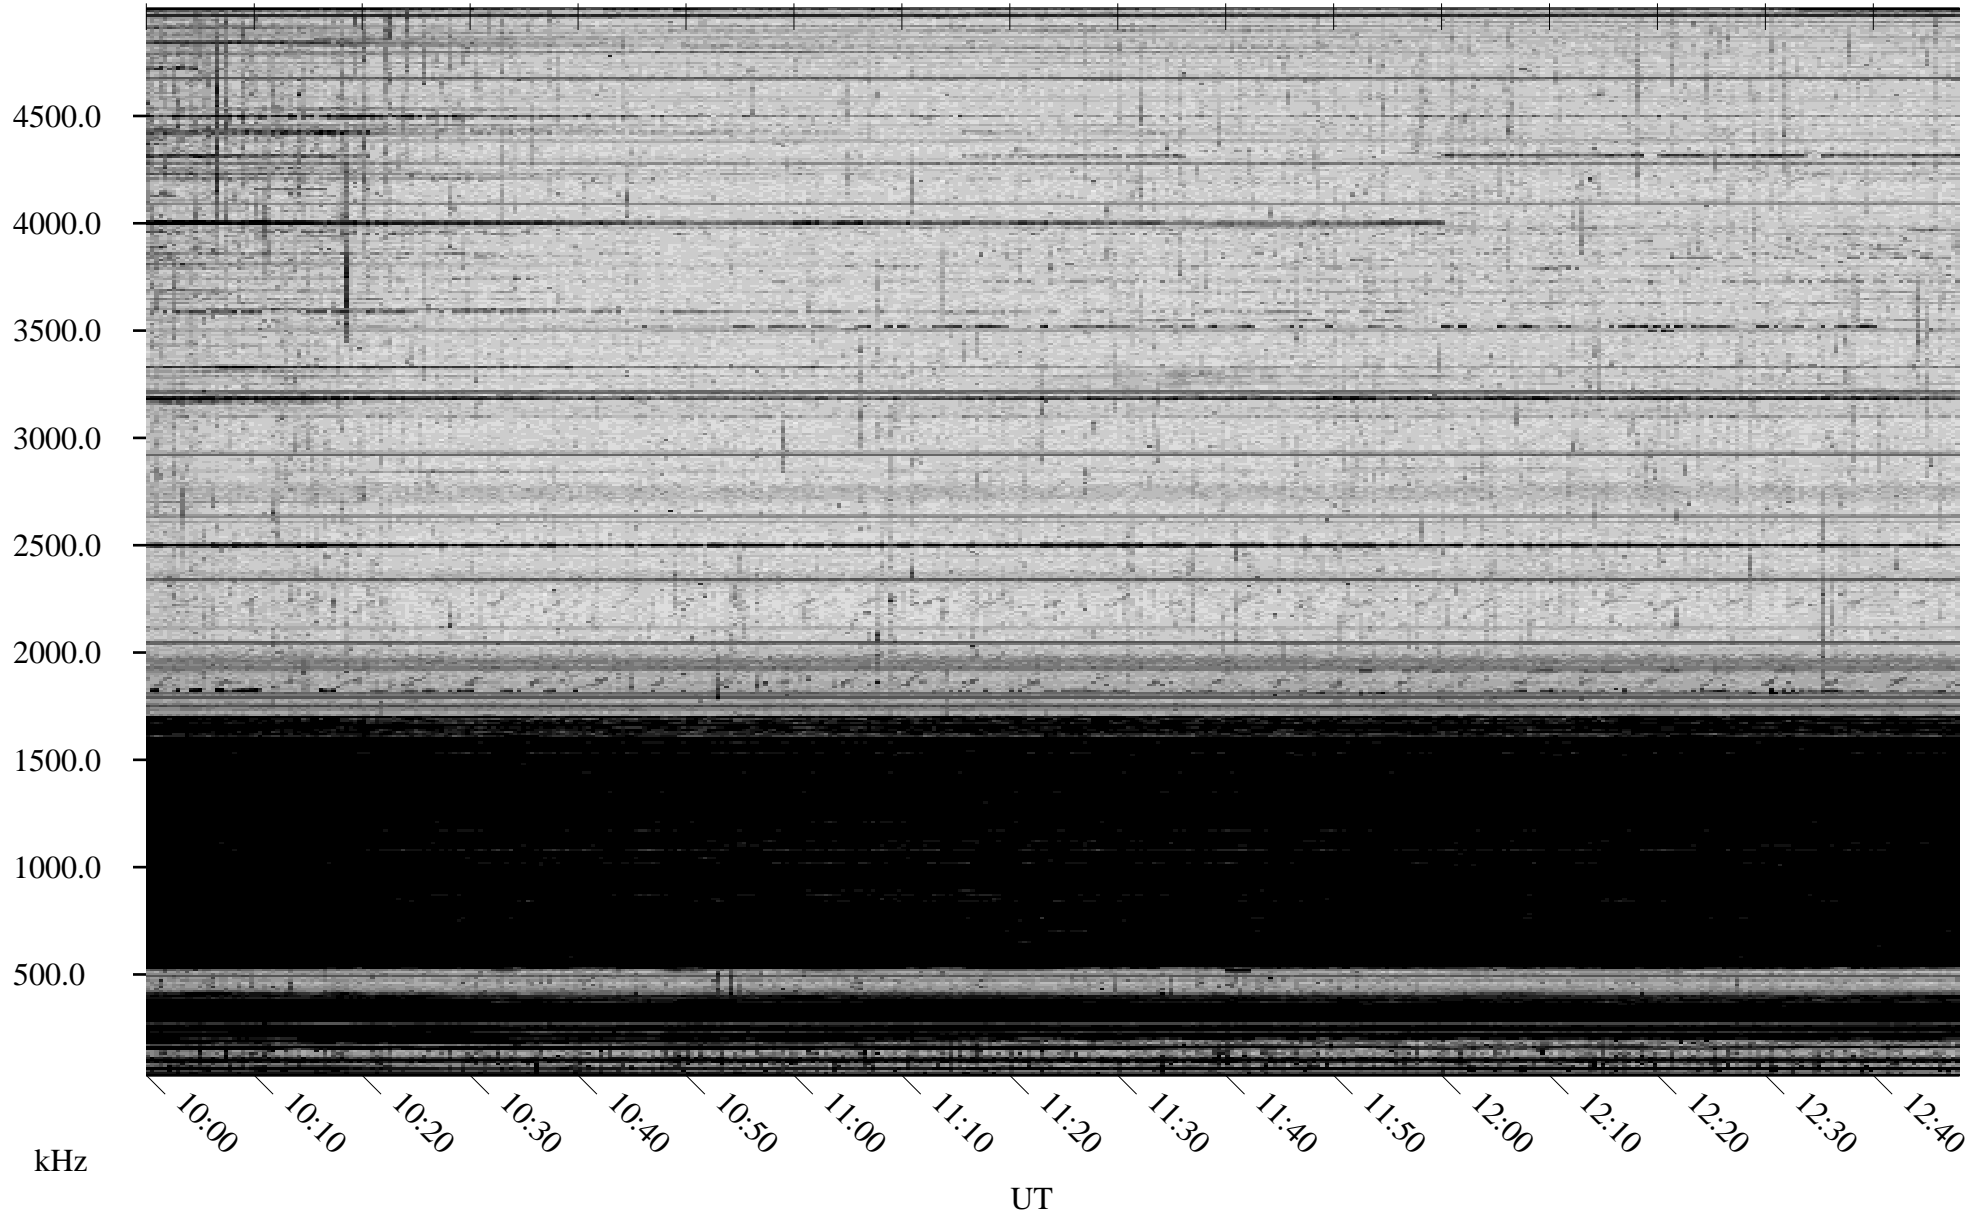

01/23/2010 Churchill, Manitoba

Linear Scale Black = 161 White = 15

ch10023l.r00SUm max_12

Page 1

01/23/2010 Churchill, Manitoba

Linear Scale Black = 161 White = 15

ch10023l.r00SUm max_12

Page 2

01/24/2010 Churchill, Manitoba

Linear Scale Black = 161 White = 15

ch10023l.r00SUm max_12

Page 3

01/24/2010 Churchill, Manitoba

Linear Scale Black = 161 White = 15

ch10023l.r00SUm max_12

Page 4

01/24/2010 Churchill, Manitoba

Linear Scale Black = 161 White = 15

ch10023l.r00SUm max_12

Page 5

01/24/2010 Churchill, Manitoba

Linear Scale Black = 161 White = 15

ch100231.r00SUm max_12

Page 6

01/24/2010 Churchill, Manitoba

Linear Scale Black = 161 White = 15

ch10023l.r00SUm max_12

Page 7

01/24/2010 Churchill, Manitoba

Linear Scale Black = 161 White = 15

ch100231.r00SUm max_12