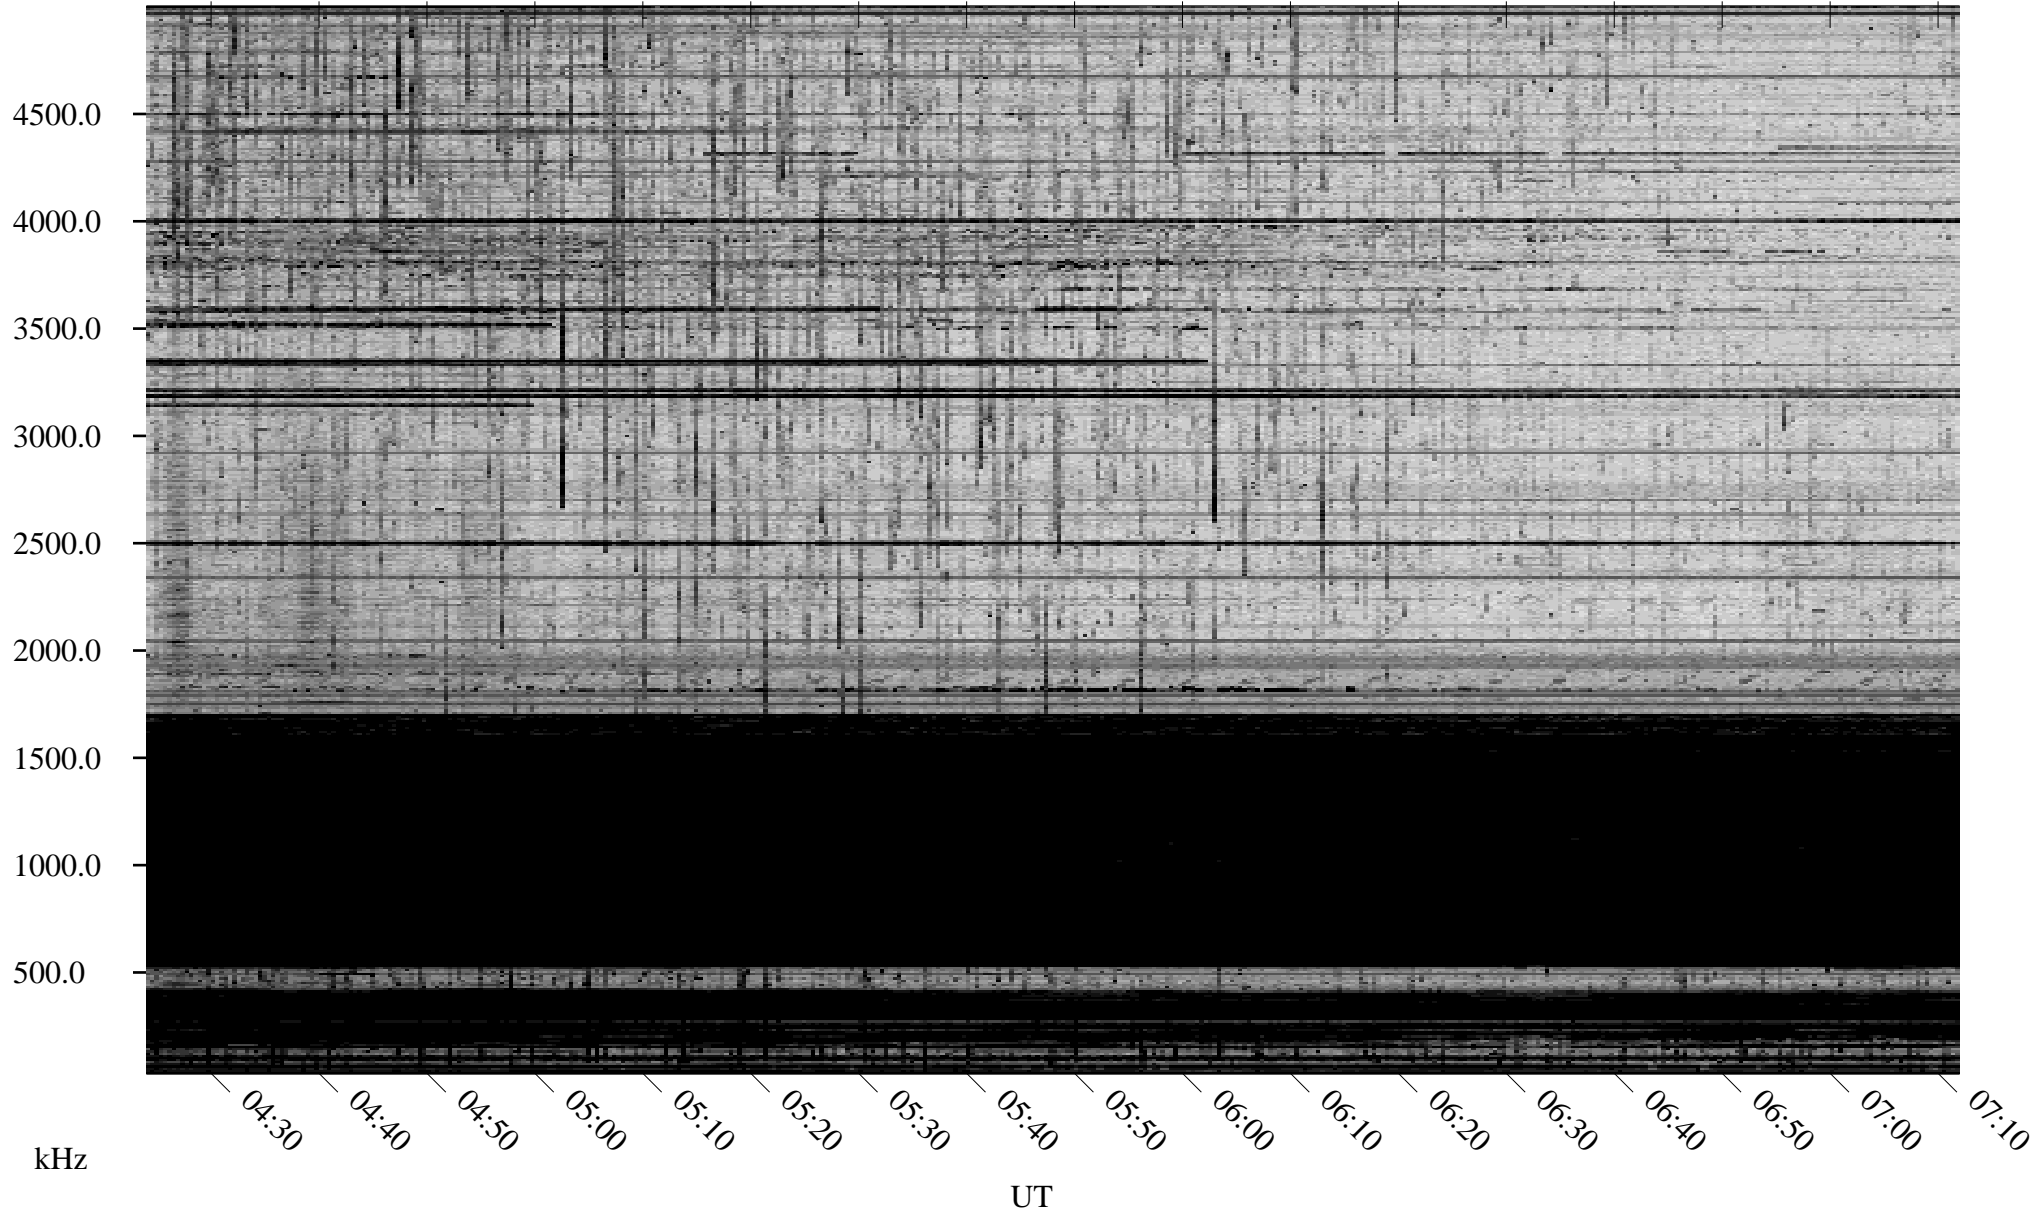

01/23/2010 Churchill, Manitoba

Linear Scale Black = 161 White = 15

ch10023l.r00SUm max_12

Page 1

01/23/2010 Churchill, Manitoba

Linear Scale Black = 161 White = 15

ch10023l.r00SUm max_12

Page 2

01/24/2010 Churchill, Manitoba

Linear Scale Black = 161 White = 15

ch10023l.r00SUm max_12

Page 3

01/24/2010 Churchill, Manitoba

Linear Scale Black = 161 White = 15

ch10023l.r00SUm max_12

Page 4

01/24/2010 Churchill, Manitoba

Linear Scale Black = 161 White = 15

ch10023l.r00SUm max_12

Page 5

01/24/2010 Churchill, Manitoba

Linear Scale Black = 161 White = 15

ch100231.r00SUm max_12

Page 6

01/24/2010 Churchill, Manitoba

Linear Scale Black = 161 White = 15

ch10023l.r00SUm max_12

Page 7

01/24/2010 Churchill, Manitoba

Linear Scale Black = 161 White = 15

ch100231.r00SUm max_12