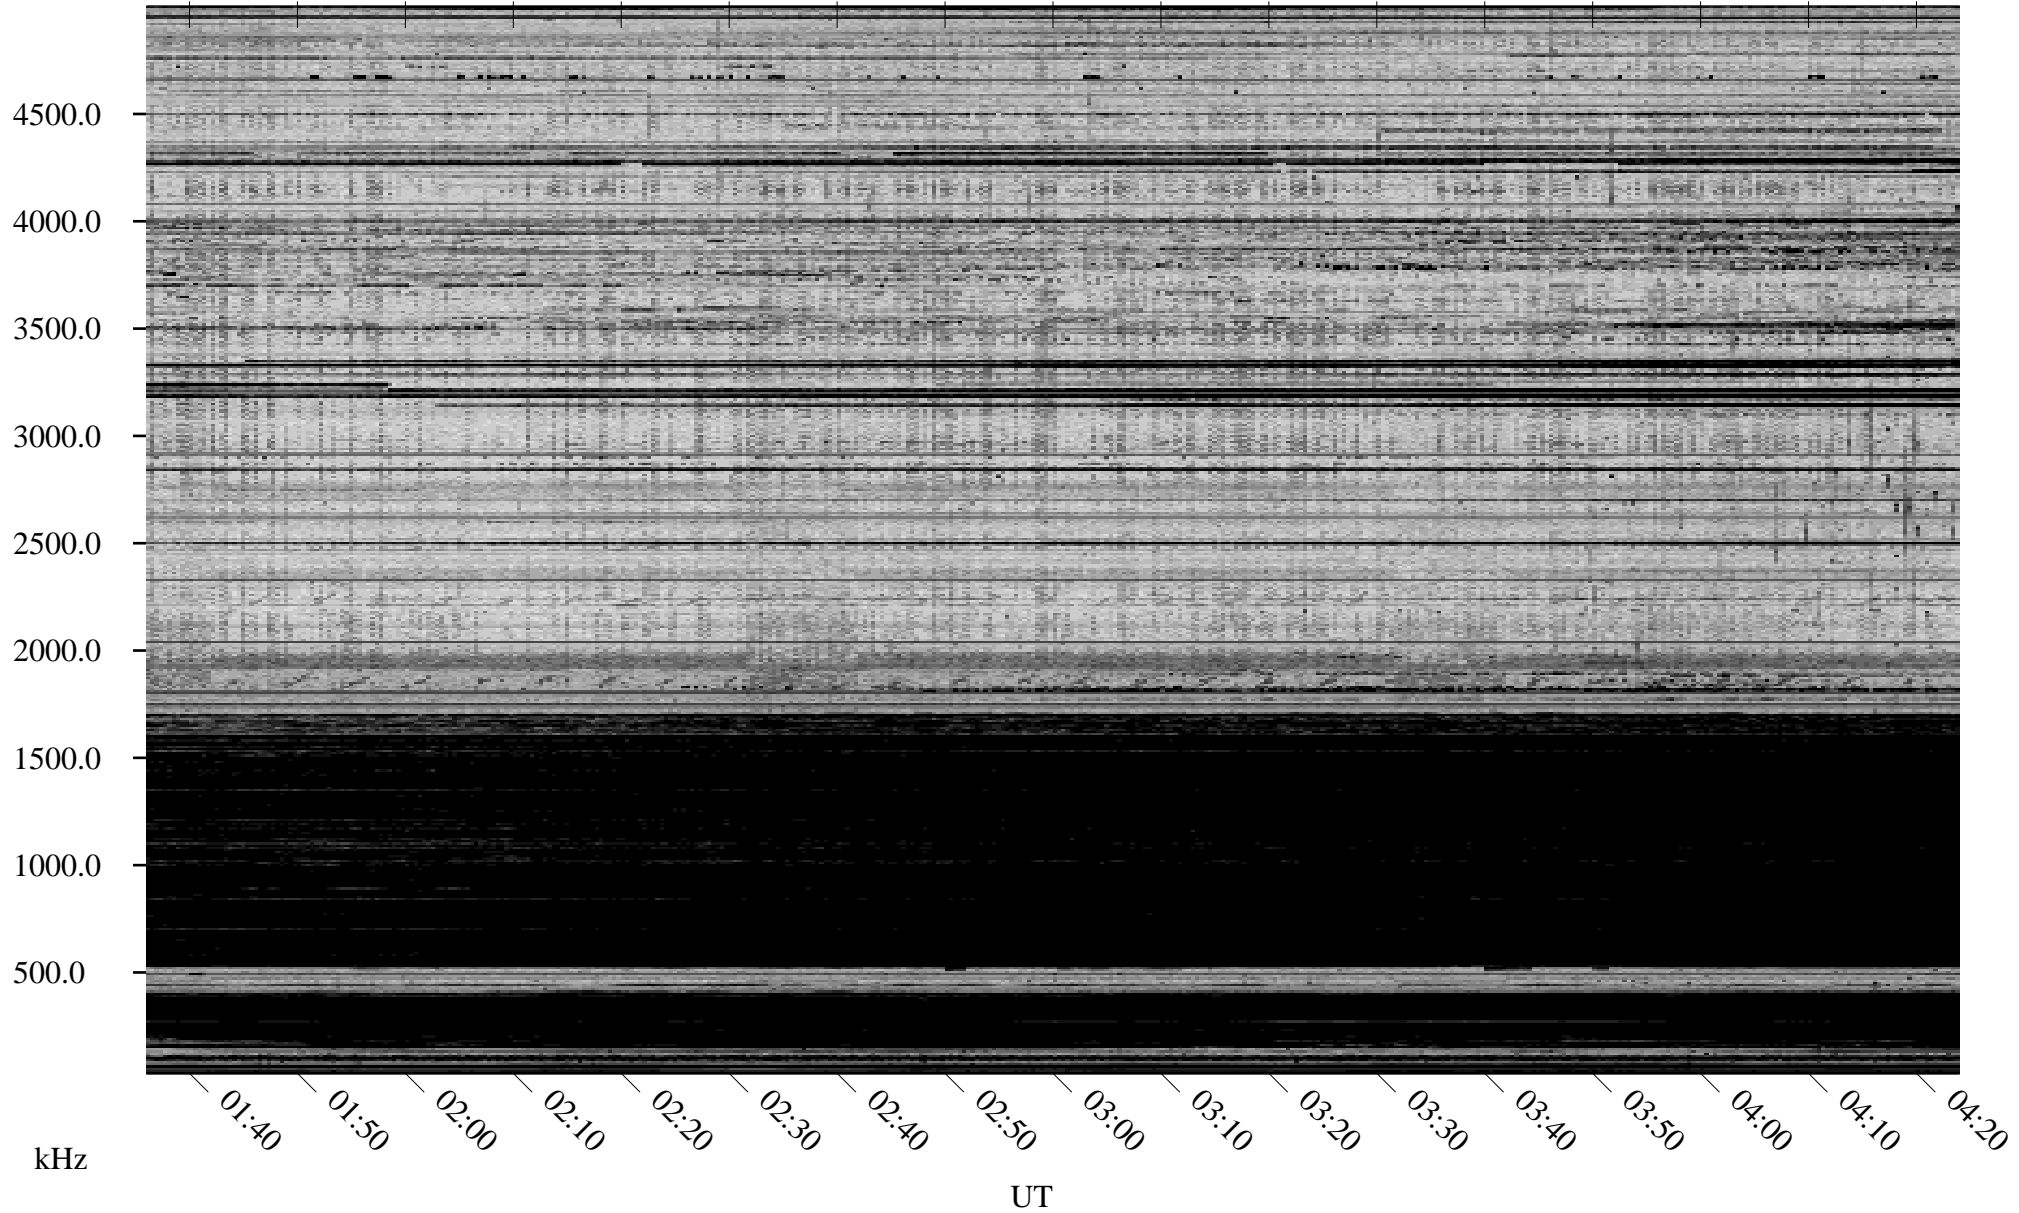

01/24/2010 Churchill, Manitoba

Linear Scale Black = 161 White = 15

ch10024l.r00SUm max_12

Page 1

01/24/2010 Churchill, Manitoba

Linear Scale Black = 161 White = 15

ch10024l.r00SUm max_12

Page 2

01/25/2010 Churchill, Manitoba

Linear Scale Black = 161 White = 15

ch10024l.r00SUm max_12

Page 3

01/25/2010 Churchill, Manitoba

Linear Scale Black = 161 White = 15

ch10024l.r00SUm max_12

Page 4

01/25/2010 Churchill, Manitoba

Linear Scale Black = 161 White = 15

ch10024l.r00SUm max_12

Page 5

01/25/2010 Churchill, Manitoba

Linear Scale Black = 161 White = 15

ch10024l.r00SUm max_12

Page 6

01/25/2010 Churchill, Manitoba

Linear Scale Black = 161 White = 15

ch10024l.r00SUm max_12

Page 7

01/25/2010 Churchill, Manitoba

Linear Scale Black = 161 White = 15

ch10024l.r00SUm max_12