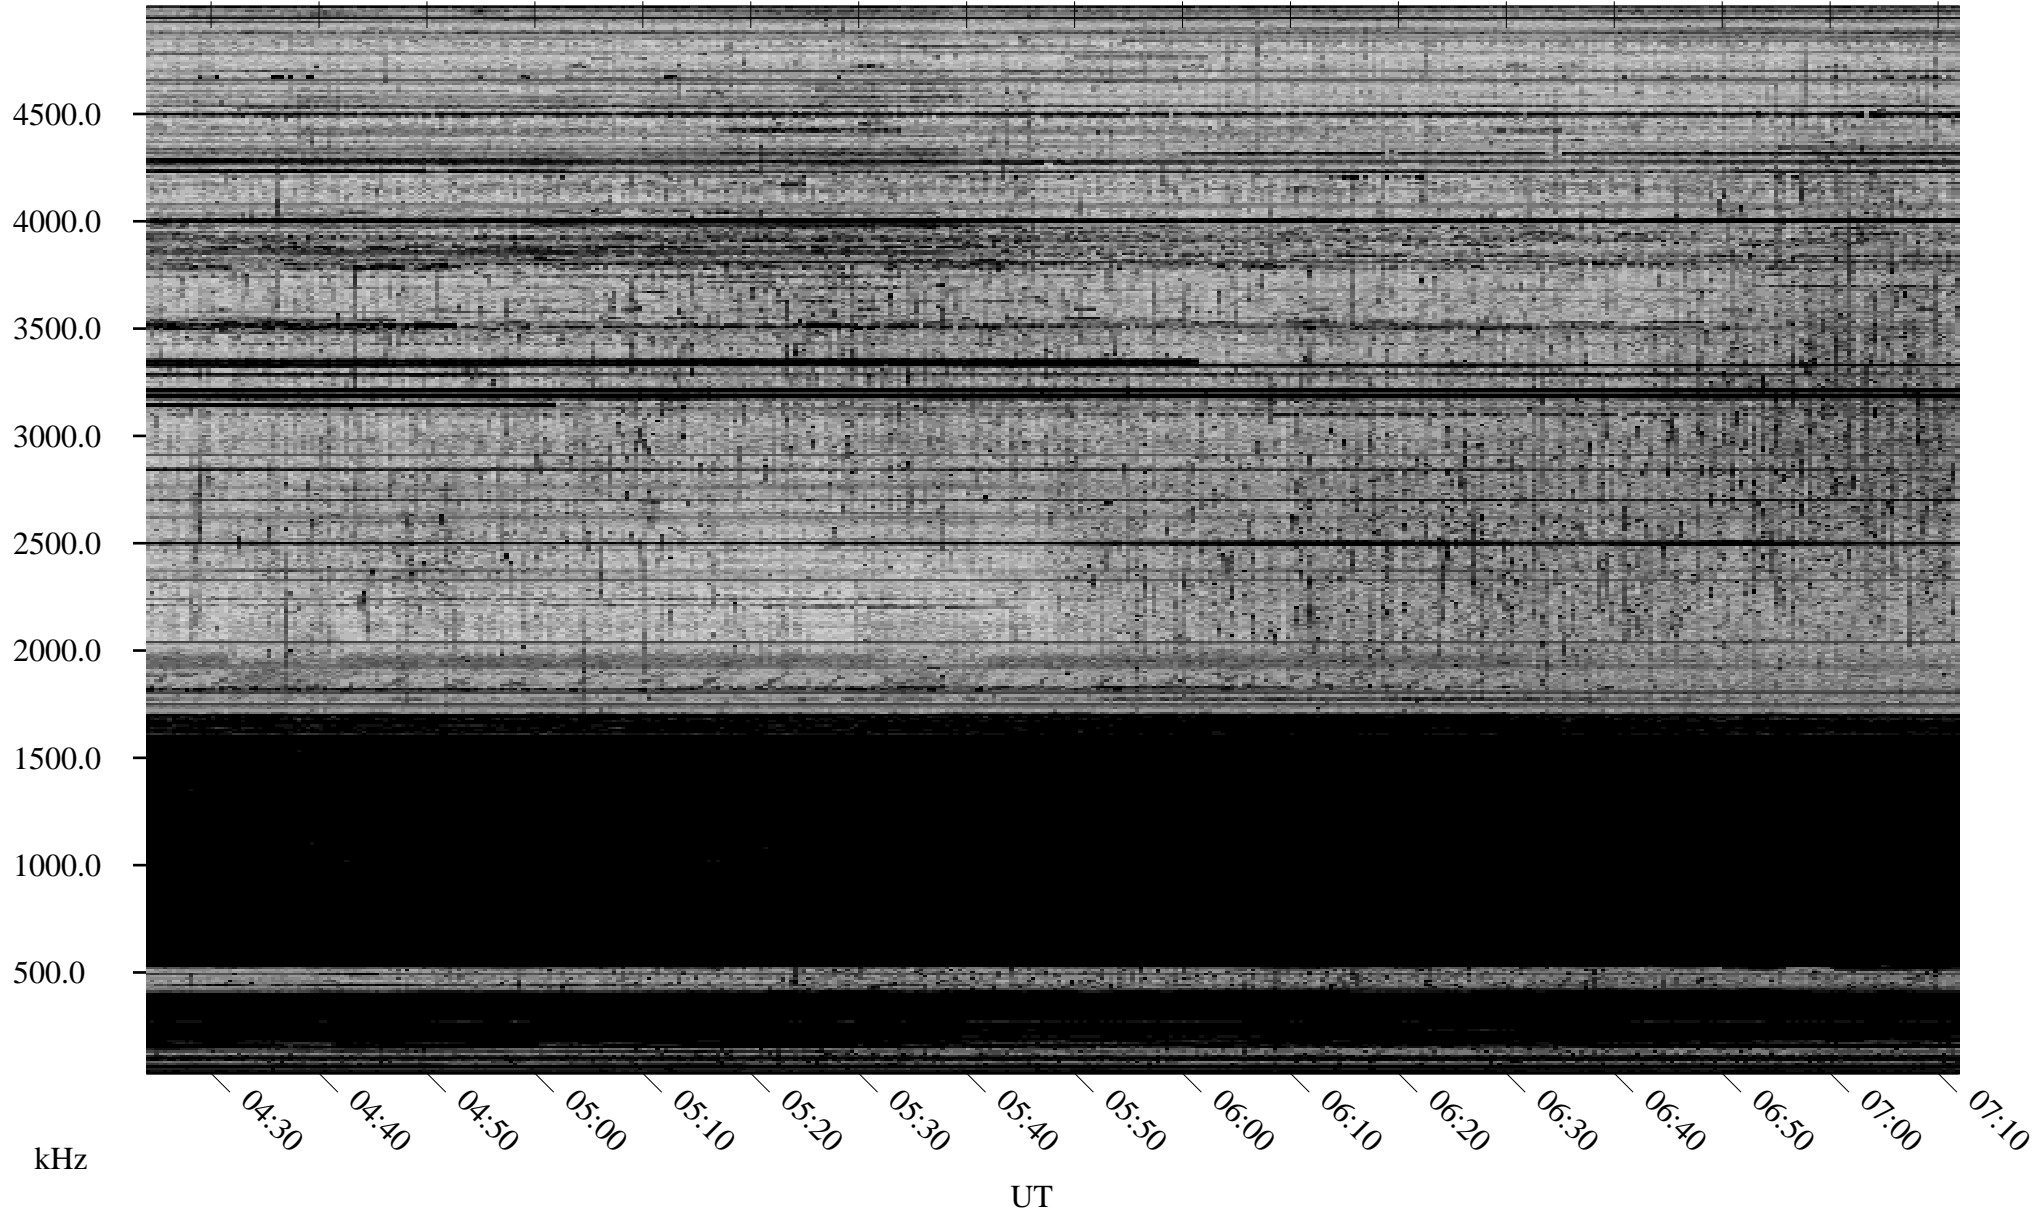

01/24/2010 Churchill, Manitoba

Linear Scale Black = 161 White = 15

ch10024l.r00SUm max_12

Page 1

01/24/2010 Churchill, Manitoba

Linear Scale Black = 161 White = 15

ch10024l.r00SUm max_12

Page 2

01/25/2010 Churchill, Manitoba

Linear Scale Black = 161 White = 15

ch10024l.r00SUm max_12

Page 3

01/25/2010 Churchill, Manitoba

Linear Scale Black = 161 White = 15

ch10024l.r00SUm max_12

Page 4

01/25/2010 Churchill, Manitoba

Linear Scale Black = 161 White = 15

ch10024l.r00SUm max_12

Page 5

01/25/2010 Churchill, Manitoba

Linear Scale Black = 161 White = 15

ch10024l.r00SUm max_12

Page 6

01/25/2010 Churchill, Manitoba

Linear Scale Black = 161 White = 15

ch10024l.r00SUm max_12

Page 7

01/25/2010 Churchill, Manitoba

Linear Scale Black = 161 White = 15

ch10024l.r00SUm max_12