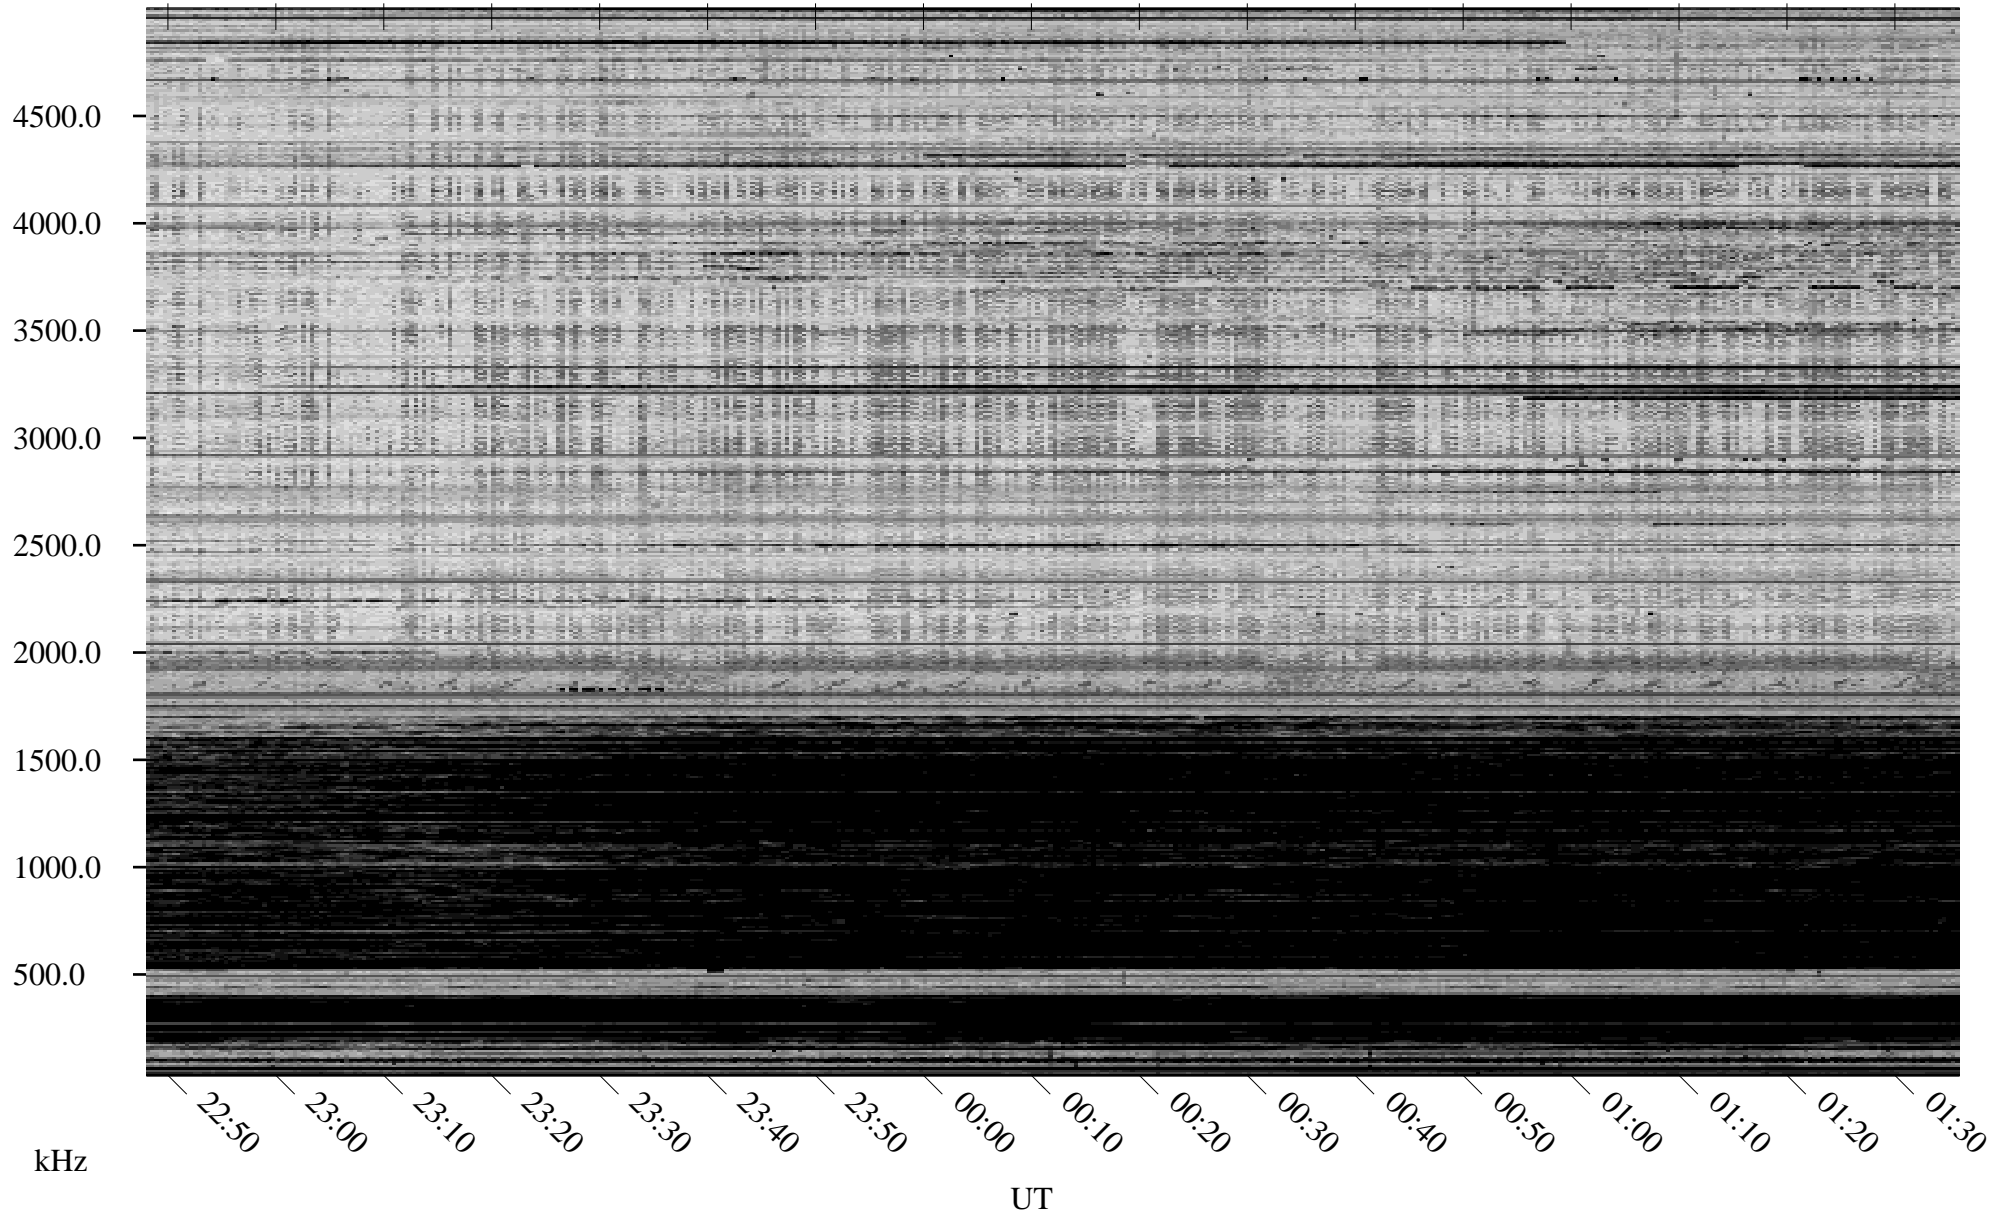

01/24/2010 Churchill, Manitoba

Linear Scale Black = 161 White = 15

ch10024l.r00SUm max_12

Page 1

01/24/2010 Churchill, Manitoba

Linear Scale Black = 161 White = 15

ch10024l.r00SUm max_12

Page 2

01/25/2010 Churchill, Manitoba

Linear Scale Black = 161 White = 15

ch10024l.r00SUm max_12

Page 3

01/25/2010 Churchill, Manitoba

Linear Scale Black = 161 White = 15

ch10024l.r00SUm max_12

Page 4

01/25/2010 Churchill, Manitoba

Linear Scale Black = 161 White = 15

ch10024l.r00SUm max_12

Page 5

01/25/2010 Churchill, Manitoba

Linear Scale Black = 161 White = 15

ch10024l.r00SUm max_12

Page 6

01/25/2010 Churchill, Manitoba

Linear Scale Black = 161 White = 15

ch10024l.r00SUm max_12

Page 7

01/25/2010 Churchill, Manitoba

Linear Scale Black = 161 White = 15

ch10024l.r00SUm max_12