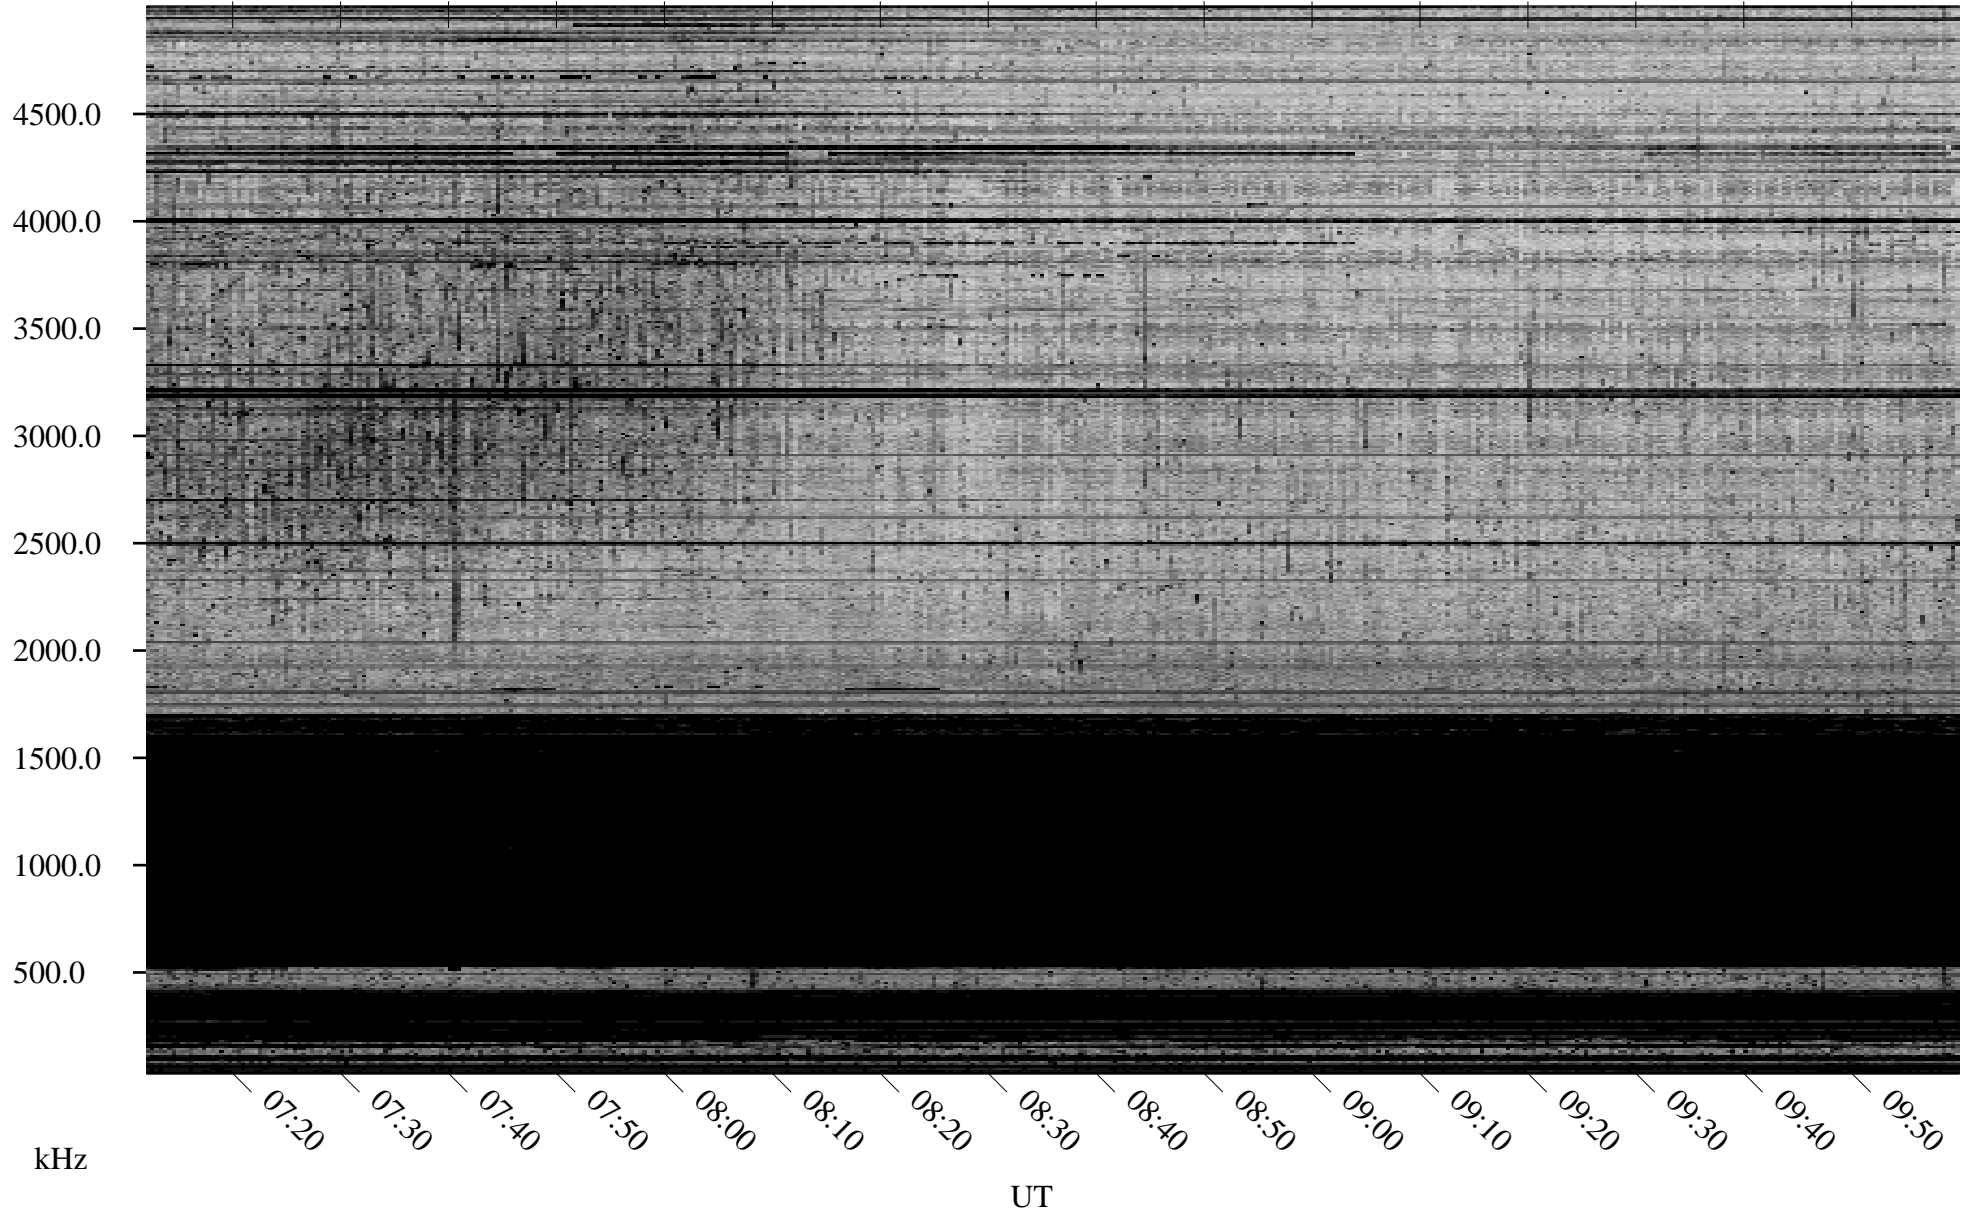

01/24/2010 Churchill, Manitoba

Linear Scale Black = 161 White = 15

ch10024l.r00SUm max_12

Page 1

01/24/2010 Churchill, Manitoba

Linear Scale Black = 161 White = 15

ch10024l.r00SUm max_12

Page 2

01/25/2010 Churchill, Manitoba

Linear Scale Black = 161 White = 15

ch10024l.r00SUm max_12

Page 3

01/25/2010 Churchill, Manitoba

Linear Scale Black = 161 White = 15

ch10024l.r00SUm max_12

Page 4

01/25/2010 Churchill, Manitoba

Linear Scale Black = 161 White = 15

ch10024l.r00SUm max_12

Page 5

01/25/2010 Churchill, Manitoba

Linear Scale Black = 161 White = 15

ch10024l.r00SUm max_12

Page 6

01/25/2010 Churchill, Manitoba

Linear Scale Black = 161 White = 15

ch10024l.r00SUm max_12

Page 7

01/25/2010 Churchill, Manitoba

Linear Scale Black = 161 White = 15

ch10024l.r00SUm max_12