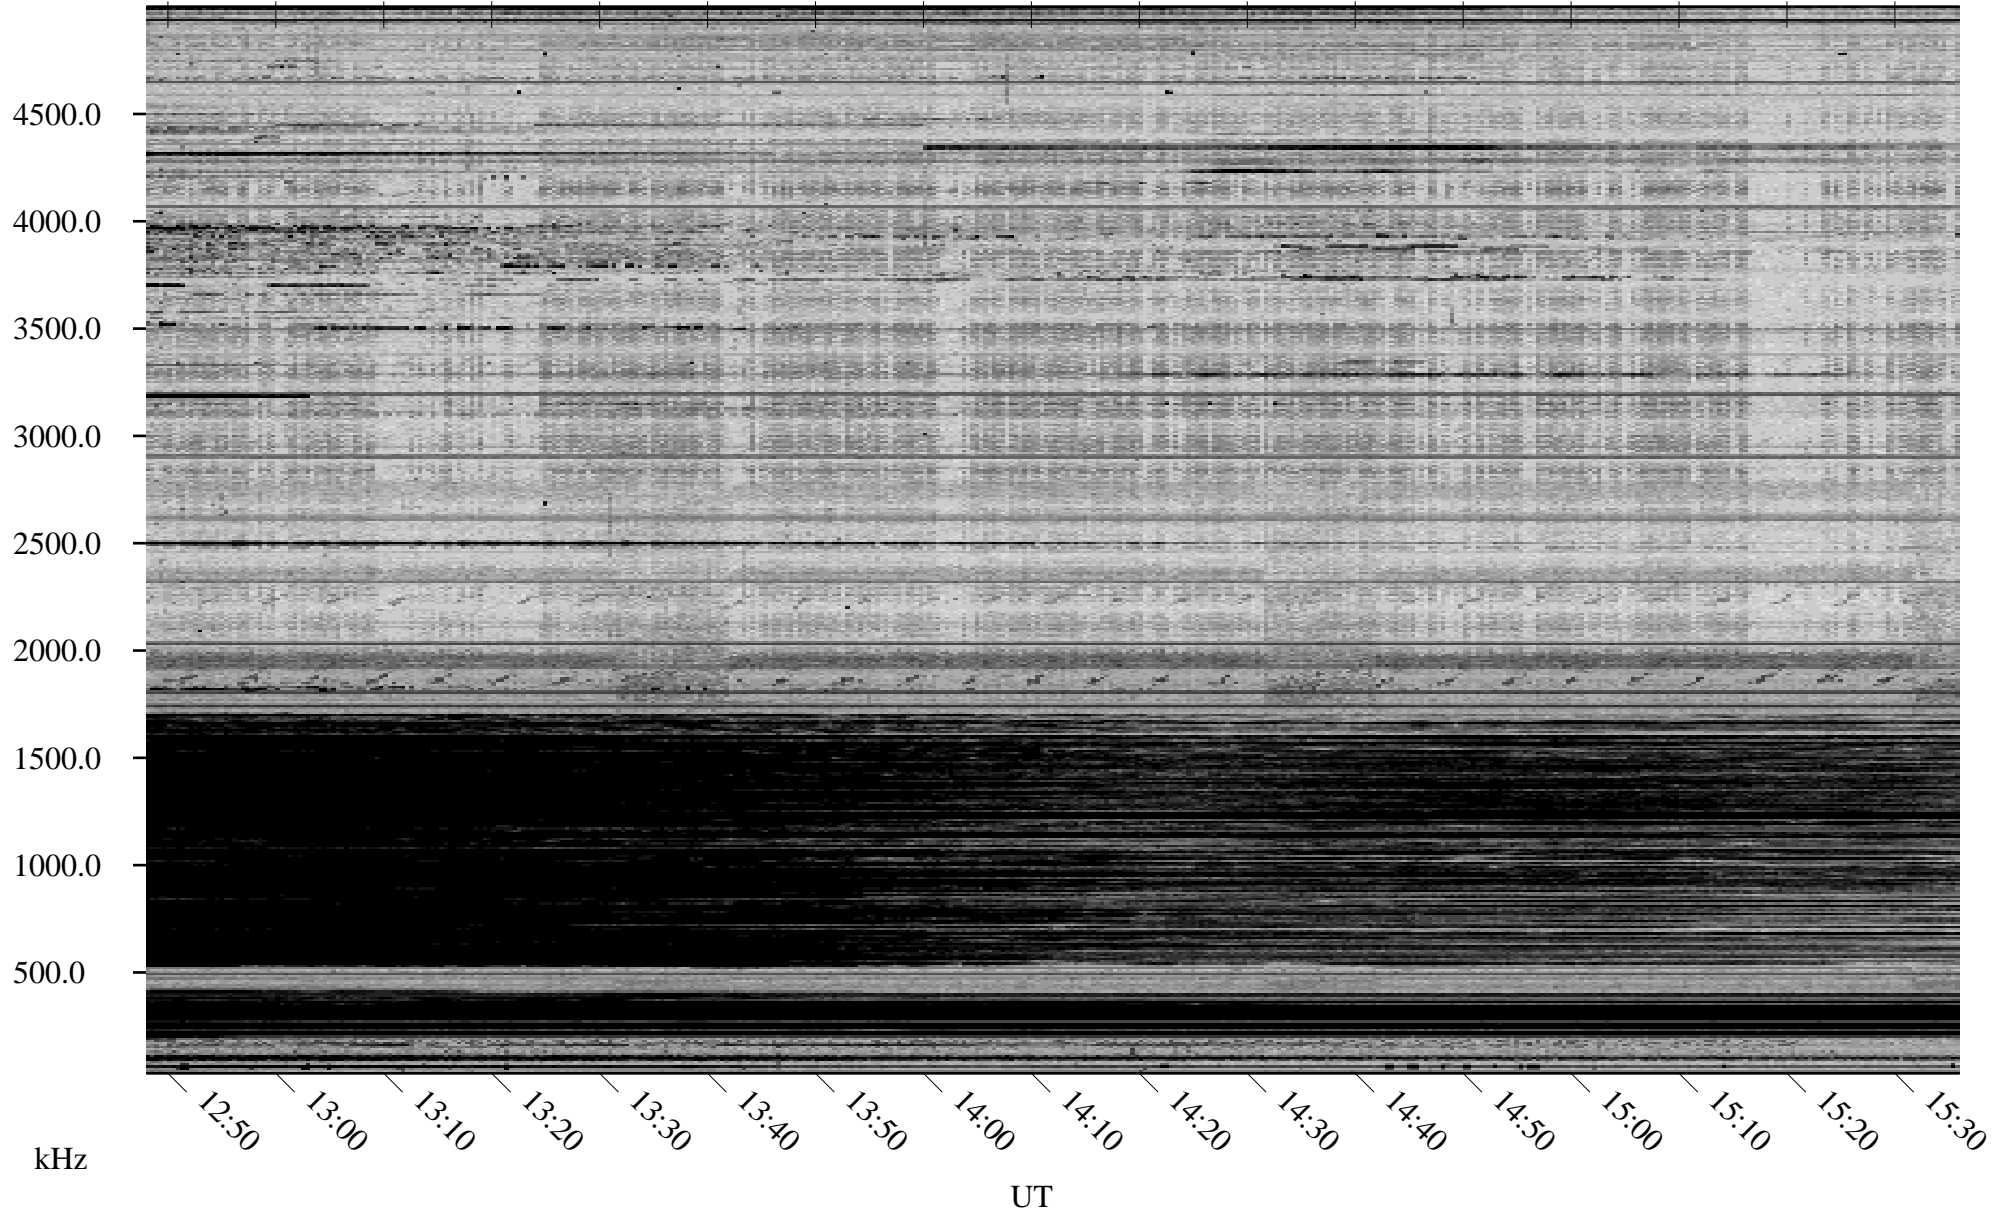

01/24/2010 Churchill, Manitoba

Linear Scale Black = 161 White = 15

ch10024l.r00SUm max_12

Page 1

01/24/2010 Churchill, Manitoba

Linear Scale Black = 161 White = 15

ch10024l.r00SUm max_12

Page 2

01/25/2010 Churchill, Manitoba

Linear Scale Black = 161 White = 15

ch10024l.r00SUm max_12

Page 3

01/25/2010 Churchill, Manitoba

Linear Scale Black = 161 White = 15

ch10024l.r00SUm max_12

Page 4

01/25/2010 Churchill, Manitoba

Linear Scale Black = 161 White = 15

ch10024l.r00SUm max_12

Page 5

01/25/2010 Churchill, Manitoba

Linear Scale Black = 161 White = 15

ch10024l.r00SUm max_12

Page 6

01/25/2010 Churchill, Manitoba

Linear Scale Black = 161 White = 15

ch10024l.r00SUm max_12

Page 7

01/25/2010 Churchill, Manitoba

Linear Scale Black = 161 White = 15

ch10024l.r00SUm max_12