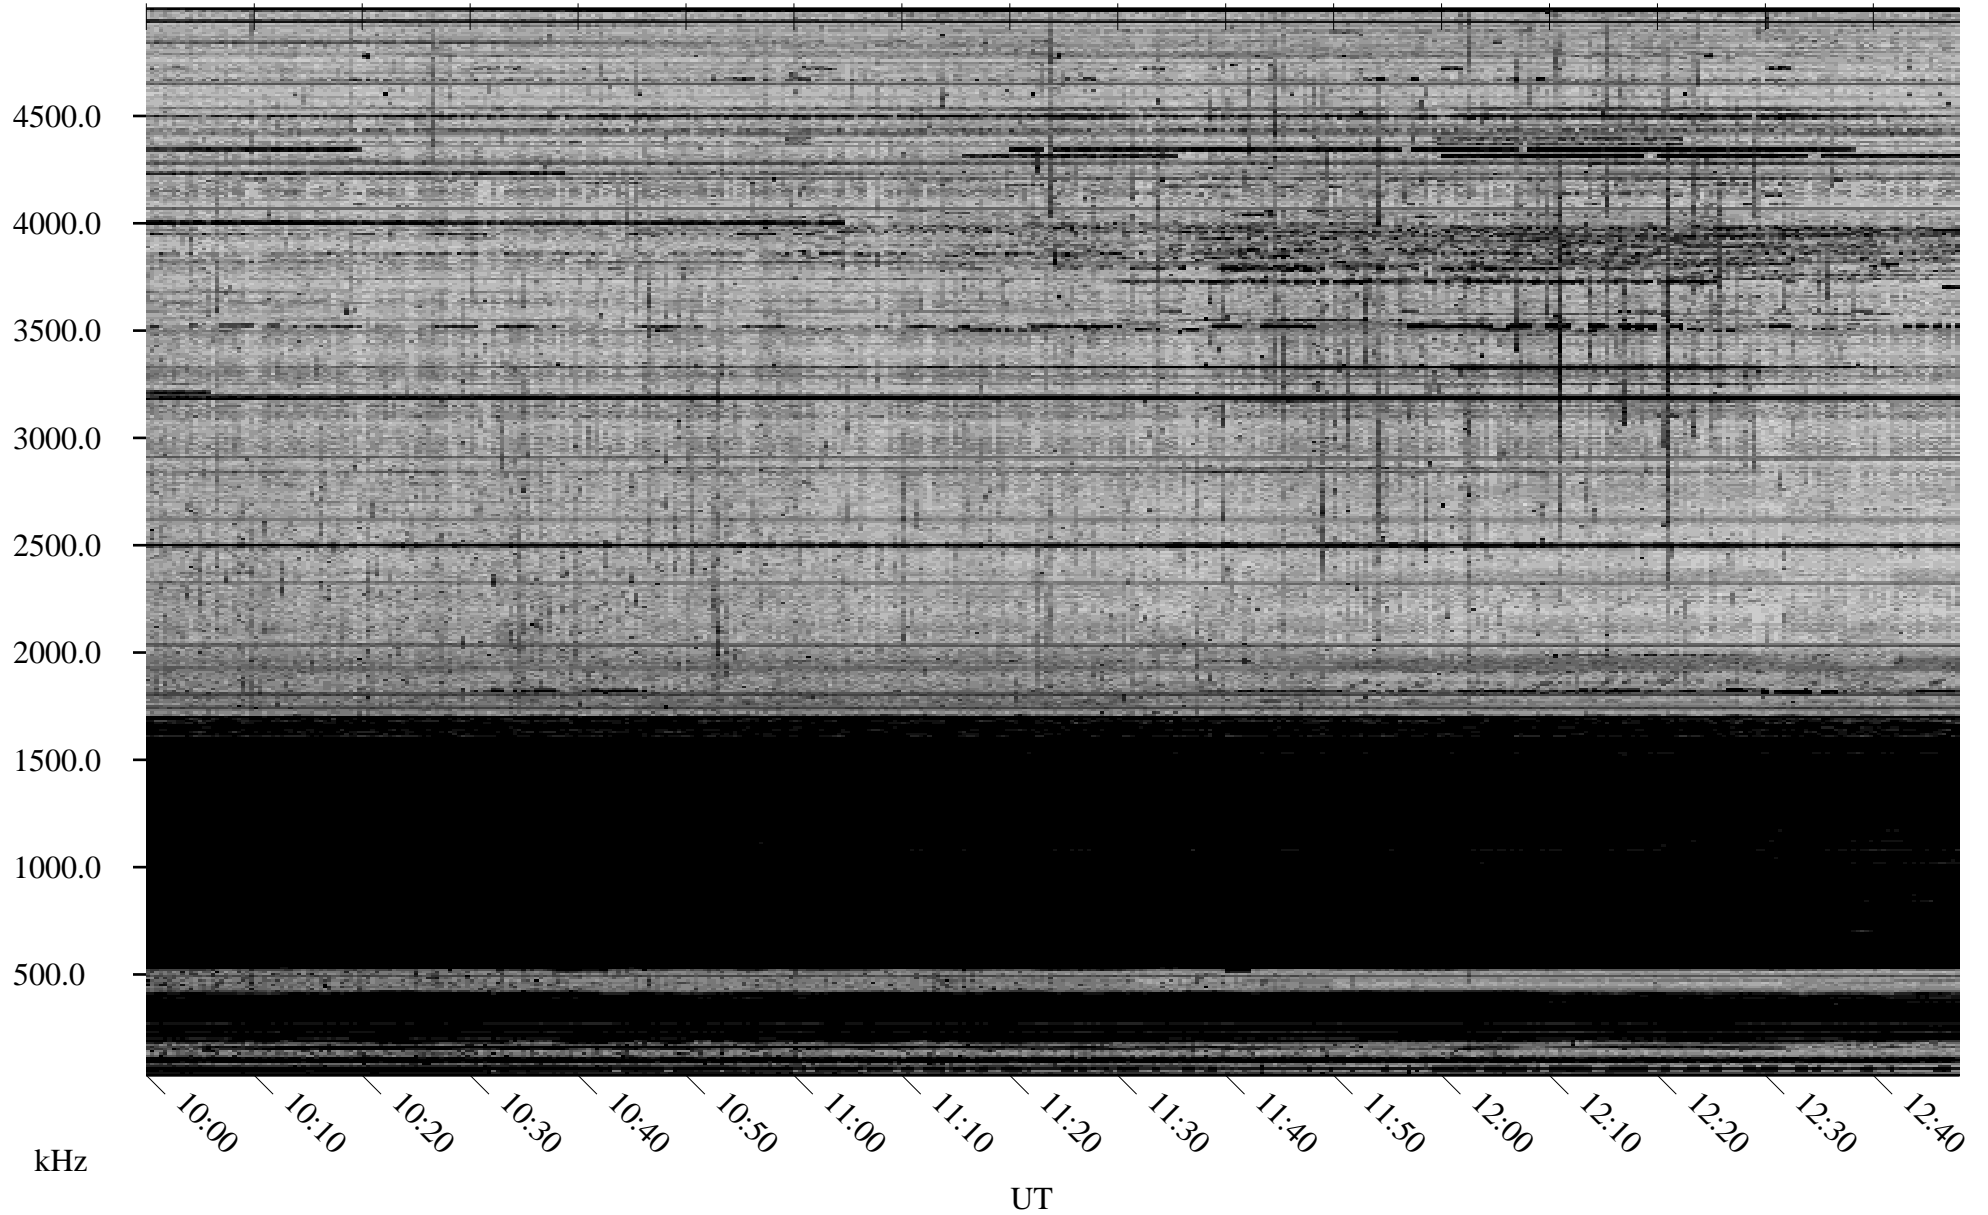

01/24/2010 Churchill, Manitoba

Linear Scale Black = 161 White = 15

ch10024l.r00SUm max_12

Page 1

01/24/2010 Churchill, Manitoba

Linear Scale Black = 161 White = 15

ch10024l.r00SUm max_12

Page 2

01/25/2010 Churchill, Manitoba

Linear Scale Black = 161 White = 15

ch10024l.r00SUm max_12

Page 3

01/25/2010 Churchill, Manitoba

Linear Scale Black = 161 White = 15

ch10024l.r00SUm max_12

Page 4

01/25/2010 Churchill, Manitoba

Linear Scale Black = 161 White = 15

ch10024l.r00SUm max_12

Page 5

01/25/2010 Churchill, Manitoba

Linear Scale Black = 161 White = 15

ch10024l.r00SUm max_12

Page 6

01/25/2010 Churchill, Manitoba

Linear Scale Black = 161 White = 15

ch10024l.r00SUm max_12

Page 7

01/25/2010 Churchill, Manitoba

Linear Scale Black = 161 White = 15

ch10024l.r00SUm max_12