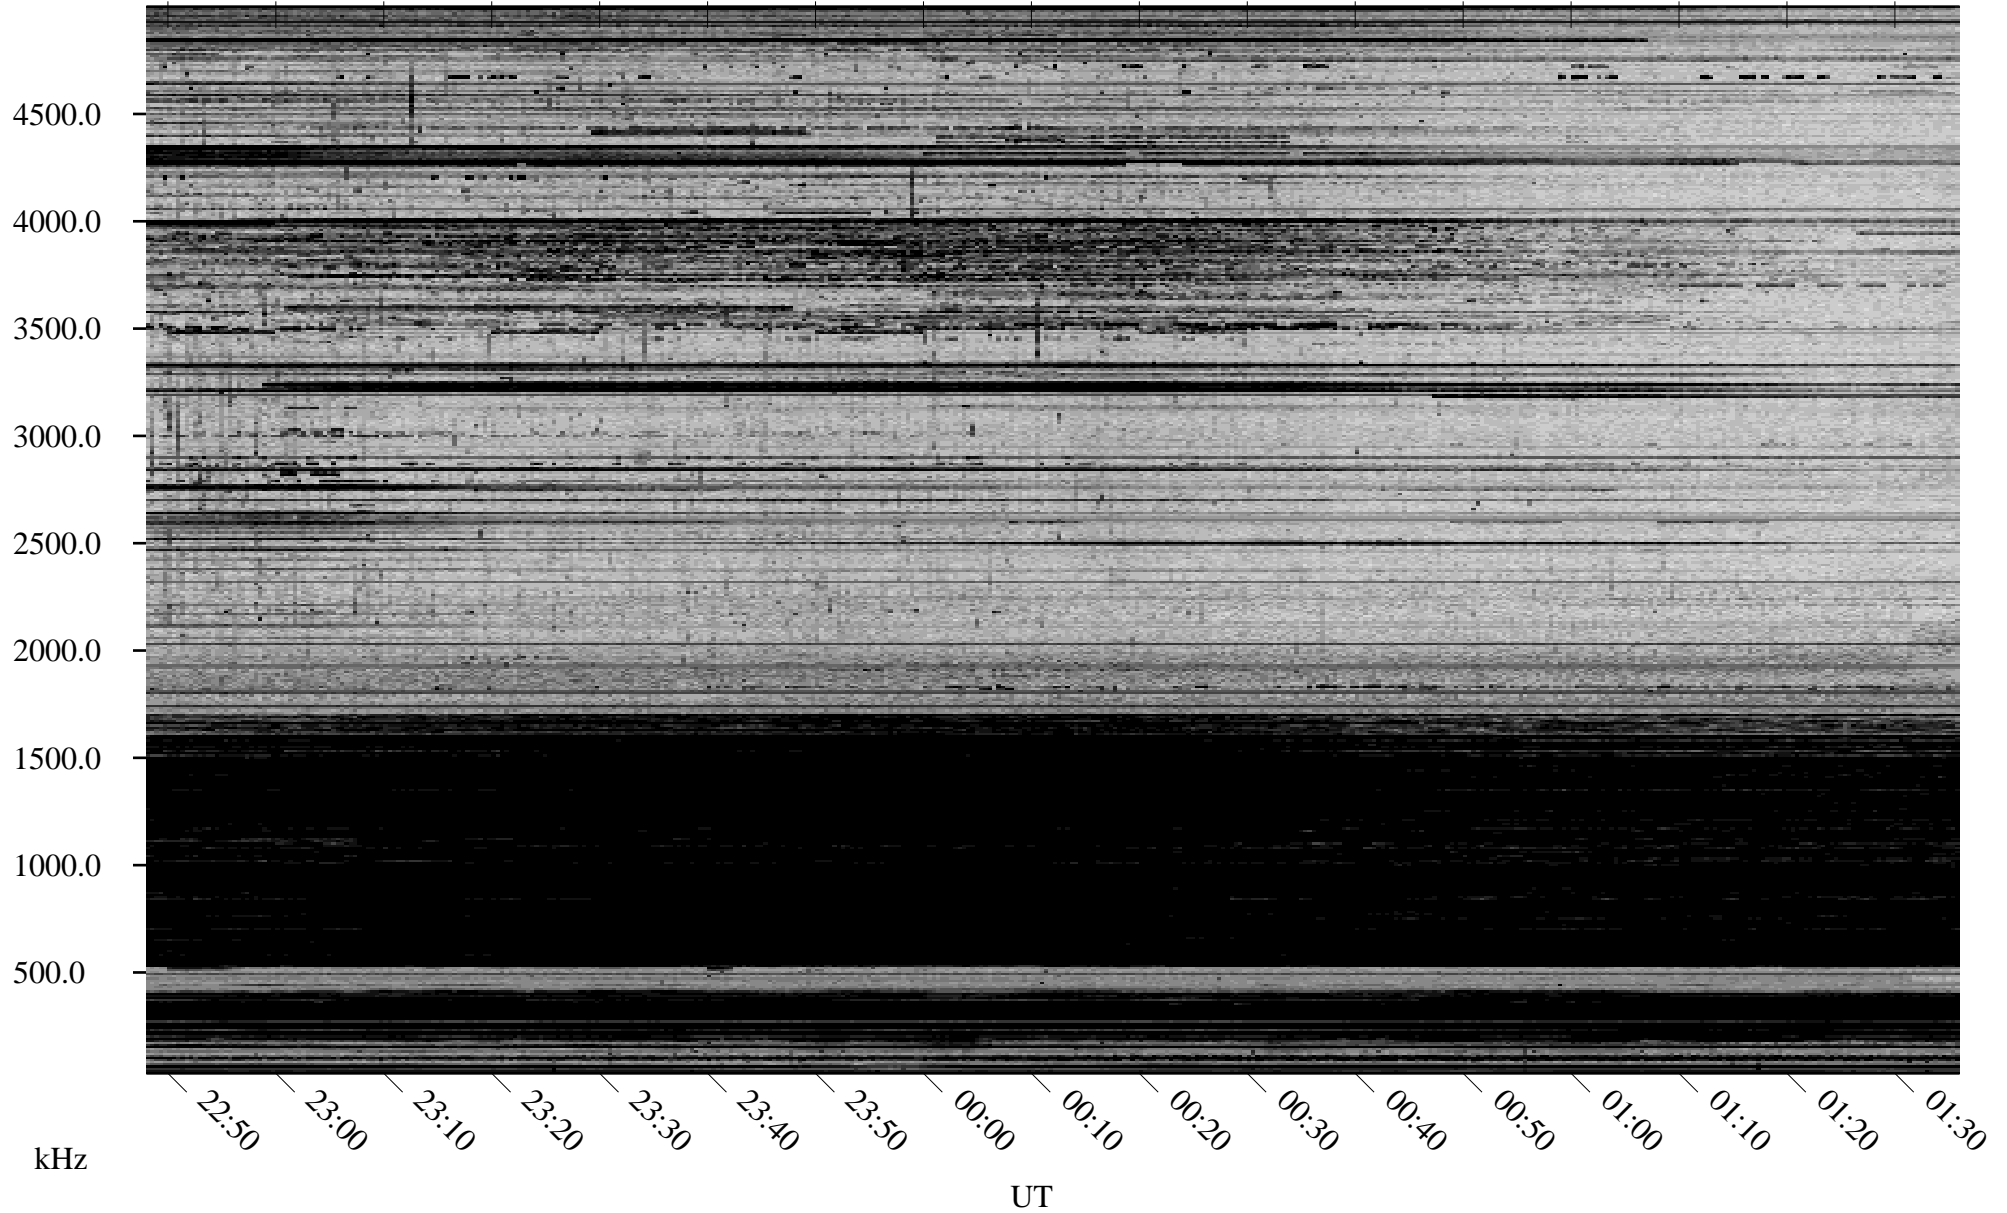

01/25/2010 Churchill, Manitoba

Linear Scale Black = 161 White = 15

ch100251.r00SUm max_12

Page 1

01/25/2010 Churchill, Manitoba

Linear Scale Black = 161 White = 15

ch100251.r00SUm max_12

Page 2

01/26/2010 Churchill, Manitoba

Linear Scale Black = 161 White = 15

ch100251.r00SUm max_12

Page 3

01/26/2010 Churchill, Manitoba

Linear Scale Black = 161 White = 15

ch100251.r00SUm max_12

Page 4

01/26/2010 Churchill, Manitoba

Linear Scale Black = 161 White = 15

ch100251.r00SUm max_12

Page 5

01/26/2010 Churchill, Manitoba

Linear Scale Black = 161 White = 15

ch100251.r00SUm max_12

Page 6

01/26/2010 Churchill, Manitoba

Linear Scale Black = 161 White = 15

ch100251.r00SUm max_12

Page 7

01/26/2010 Churchill, Manitoba

Linear Scale Black = 161 White = 15

ch100251.r00SUm max_12