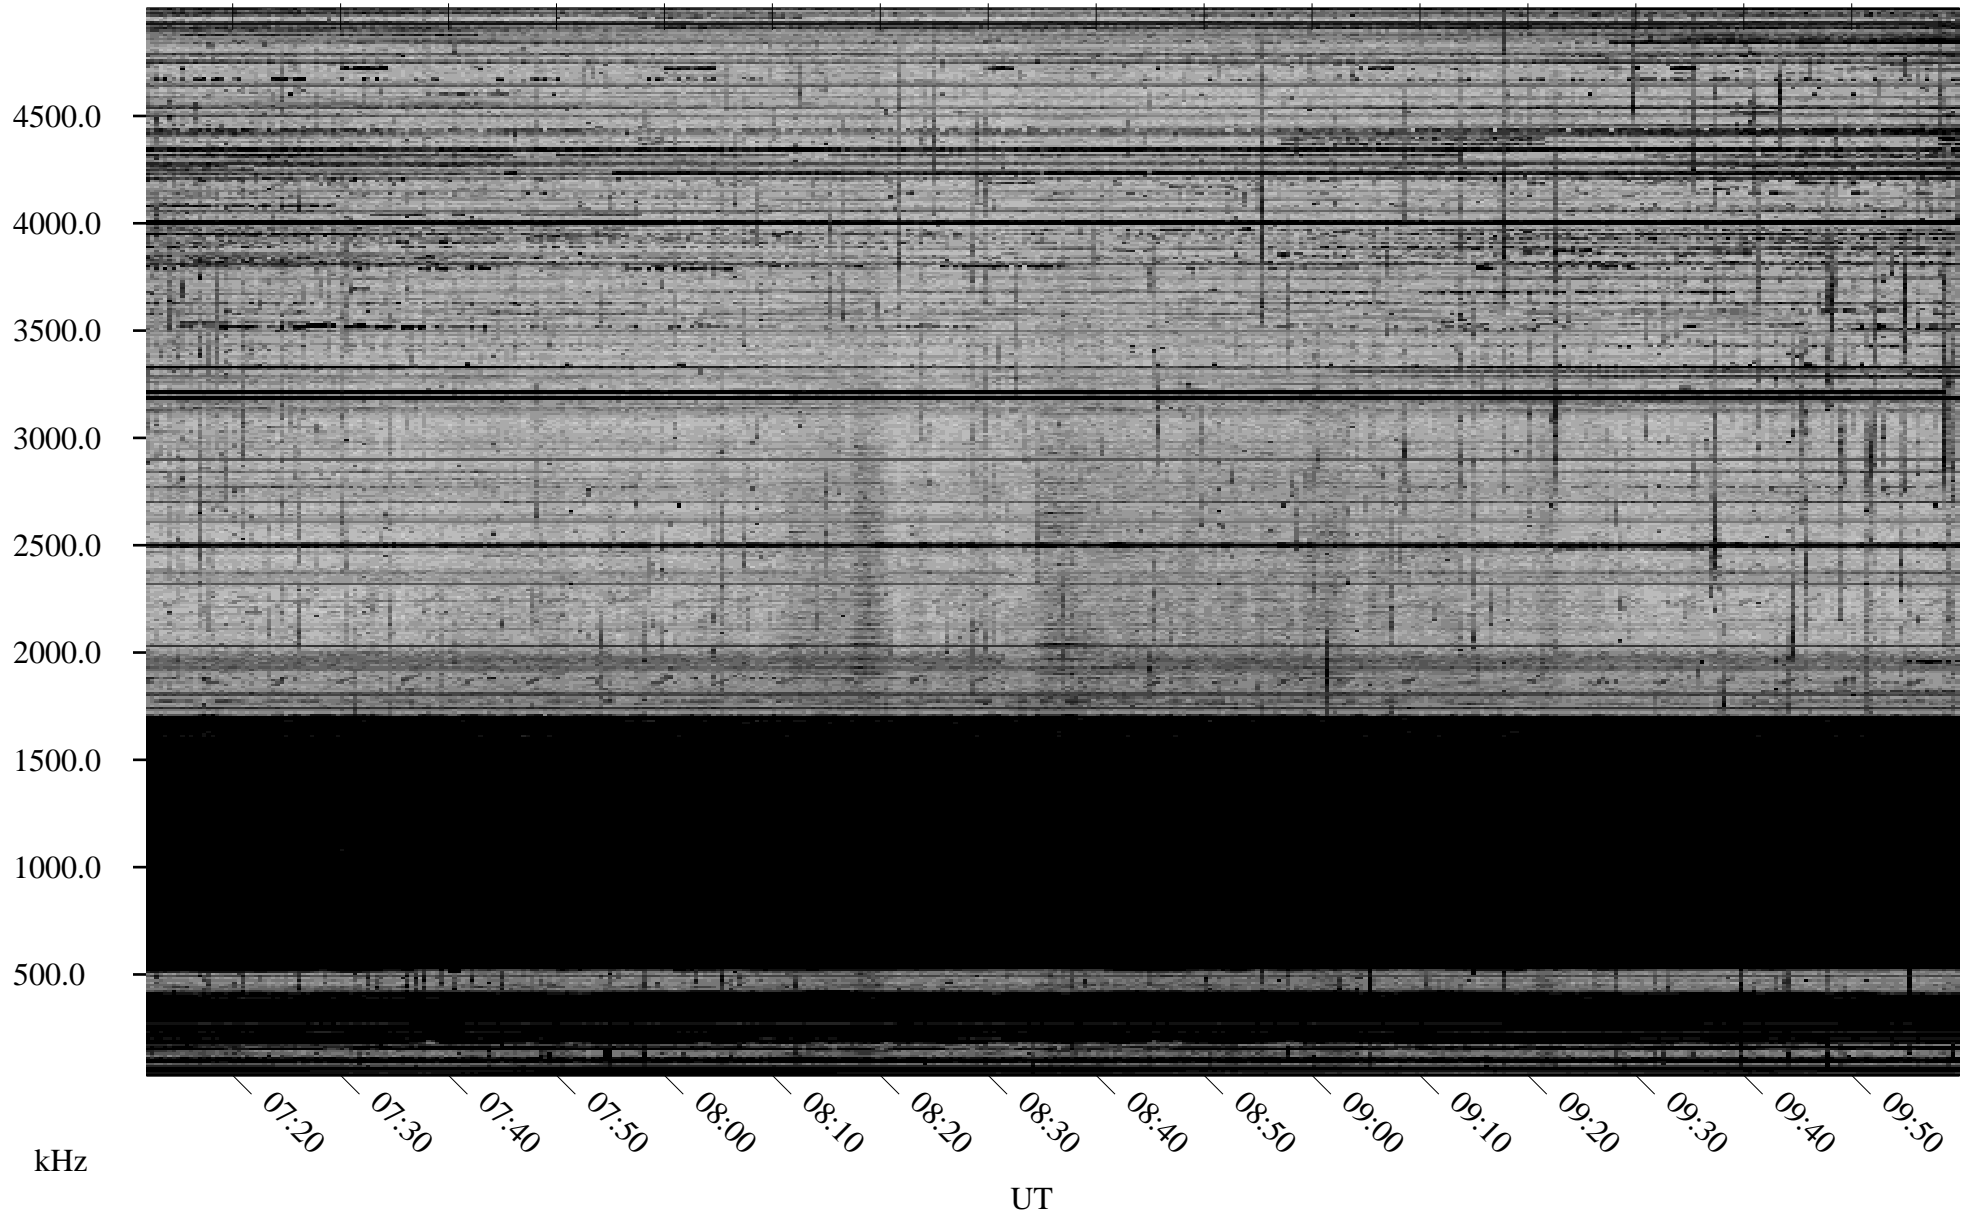

01/25/2010 Churchill, Manitoba

Linear Scale Black = 161 White = 15

ch100251.r00SUm max_12

Page 1

01/25/2010 Churchill, Manitoba

Linear Scale Black = 161 White = 15

ch100251.r00SUm max_12

Page 2

01/26/2010 Churchill, Manitoba

Linear Scale Black = 161 White = 15

ch100251.r00SUm max_12

Page 3

01/26/2010 Churchill, Manitoba

Linear Scale Black = 161 White = 15

ch100251.r00SUm max_12

Page 4

01/26/2010 Churchill, Manitoba

Linear Scale Black = 161 White = 15

ch100251.r00SUm max_12

Page 5

01/26/2010 Churchill, Manitoba

Linear Scale Black = 161 White = 15

ch100251.r00SUm max_12

Page 6

01/26/2010 Churchill, Manitoba

Linear Scale Black = 161 White = 15

ch100251.r00SUm max_12

Page 7

01/26/2010 Churchill, Manitoba

Linear Scale Black = 161 White = 15

ch100251.r00SUm max_12