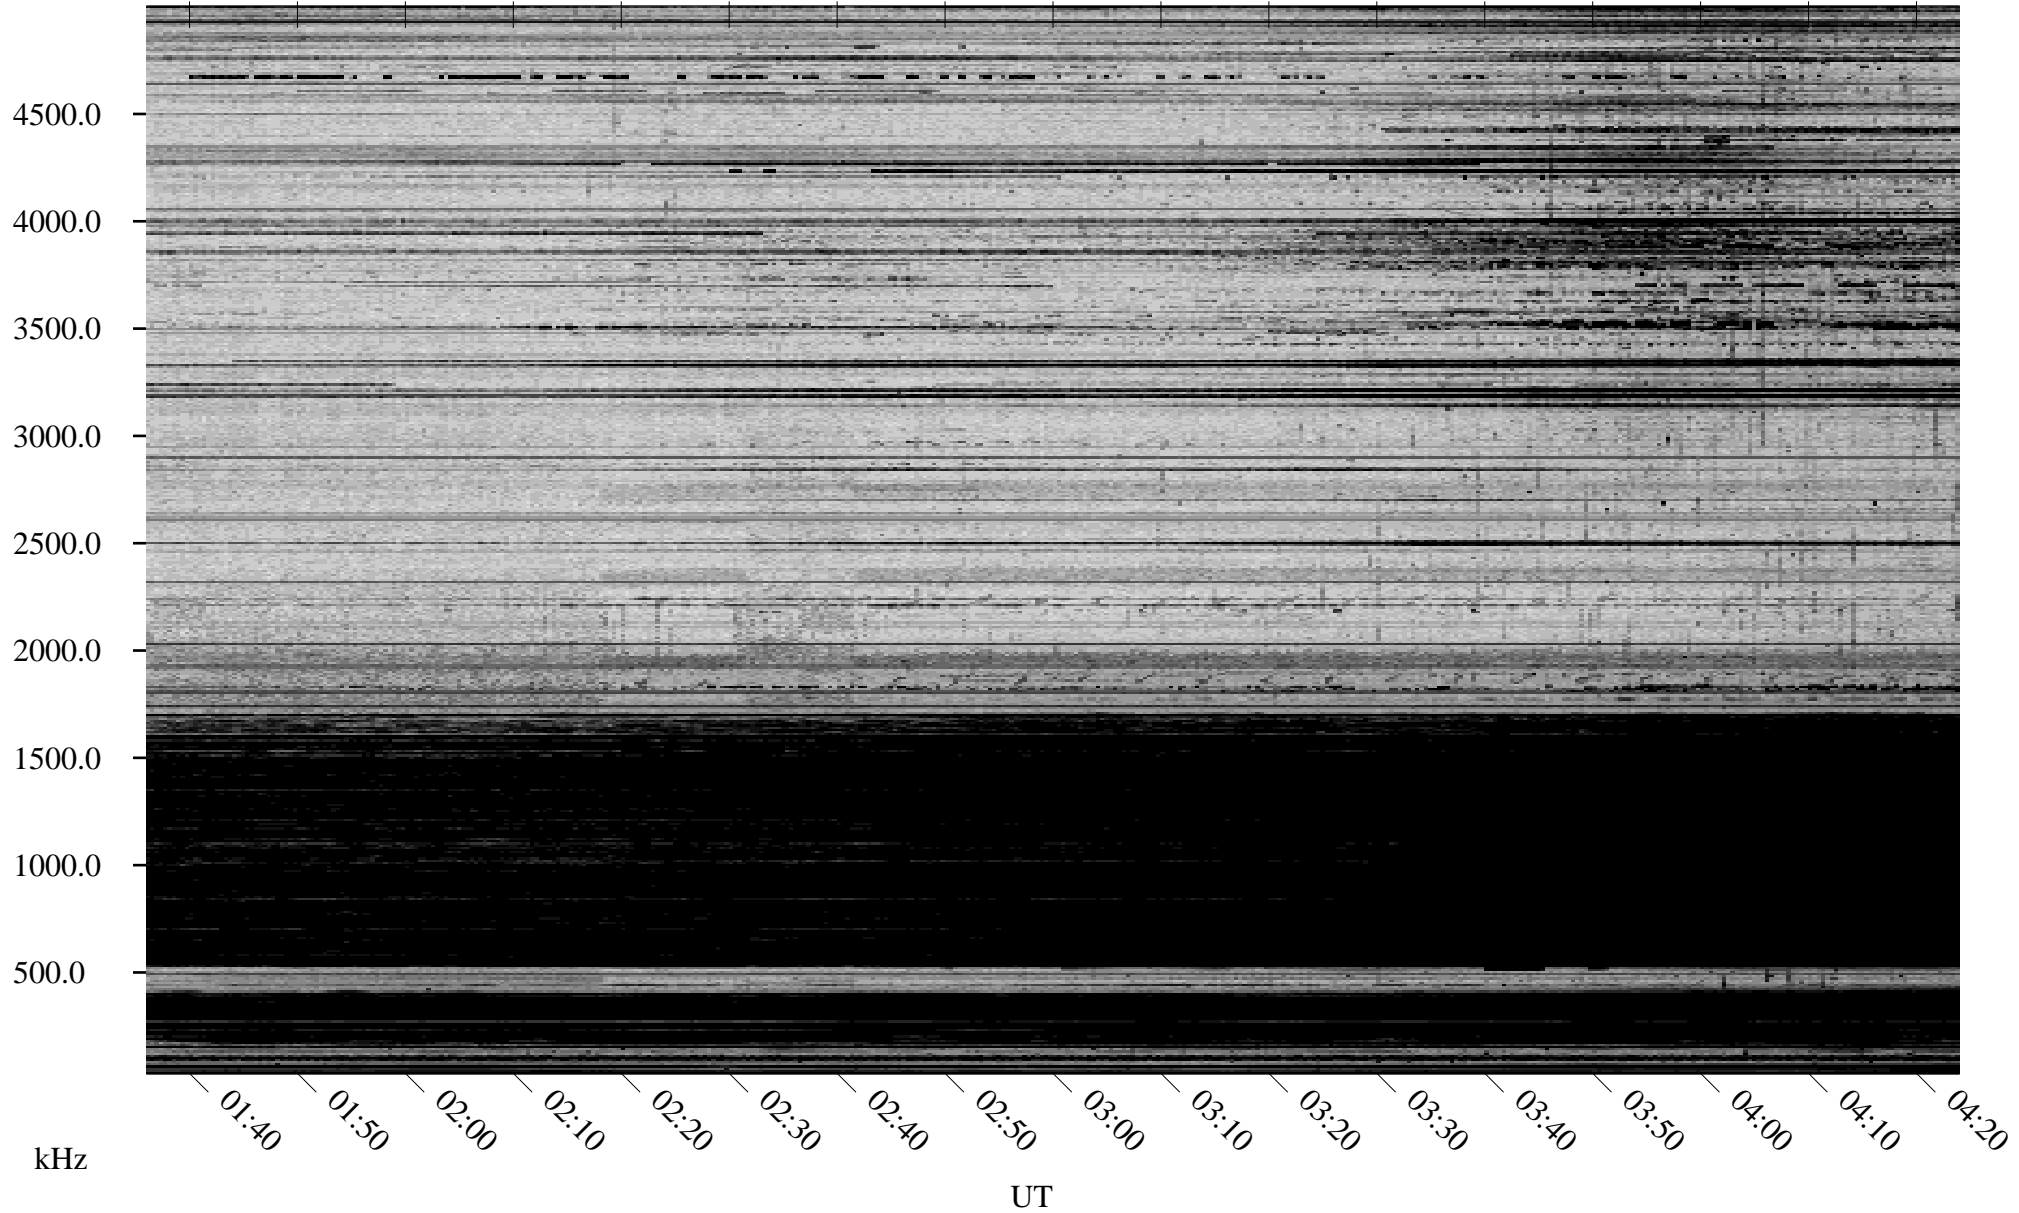

01/25/2010 Churchill, Manitoba

Linear Scale Black = 161 White = 15

ch100251.r00SUm max_12

Page 1

01/25/2010 Churchill, Manitoba

Linear Scale Black = 161 White = 15

ch100251.r00SUm max_12

Page 2

01/26/2010 Churchill, Manitoba

Linear Scale Black = 161 White = 15

ch100251.r00SUm max_12

Page 3

01/26/2010 Churchill, Manitoba

Linear Scale Black = 161 White = 15

ch100251.r00SUm max_12

Page 4

01/26/2010 Churchill, Manitoba

Linear Scale Black = 161 White = 15

ch100251.r00SUm max_12

Page 5

01/26/2010 Churchill, Manitoba

Linear Scale Black = 161 White = 15

ch100251.r00SUm max_12

Page 6

01/26/2010 Churchill, Manitoba

Linear Scale Black = 161 White = 15

ch100251.r00SUm max_12

Page 7

01/26/2010 Churchill, Manitoba

Linear Scale Black = 161 White = 15

ch100251.r00SUm max_12