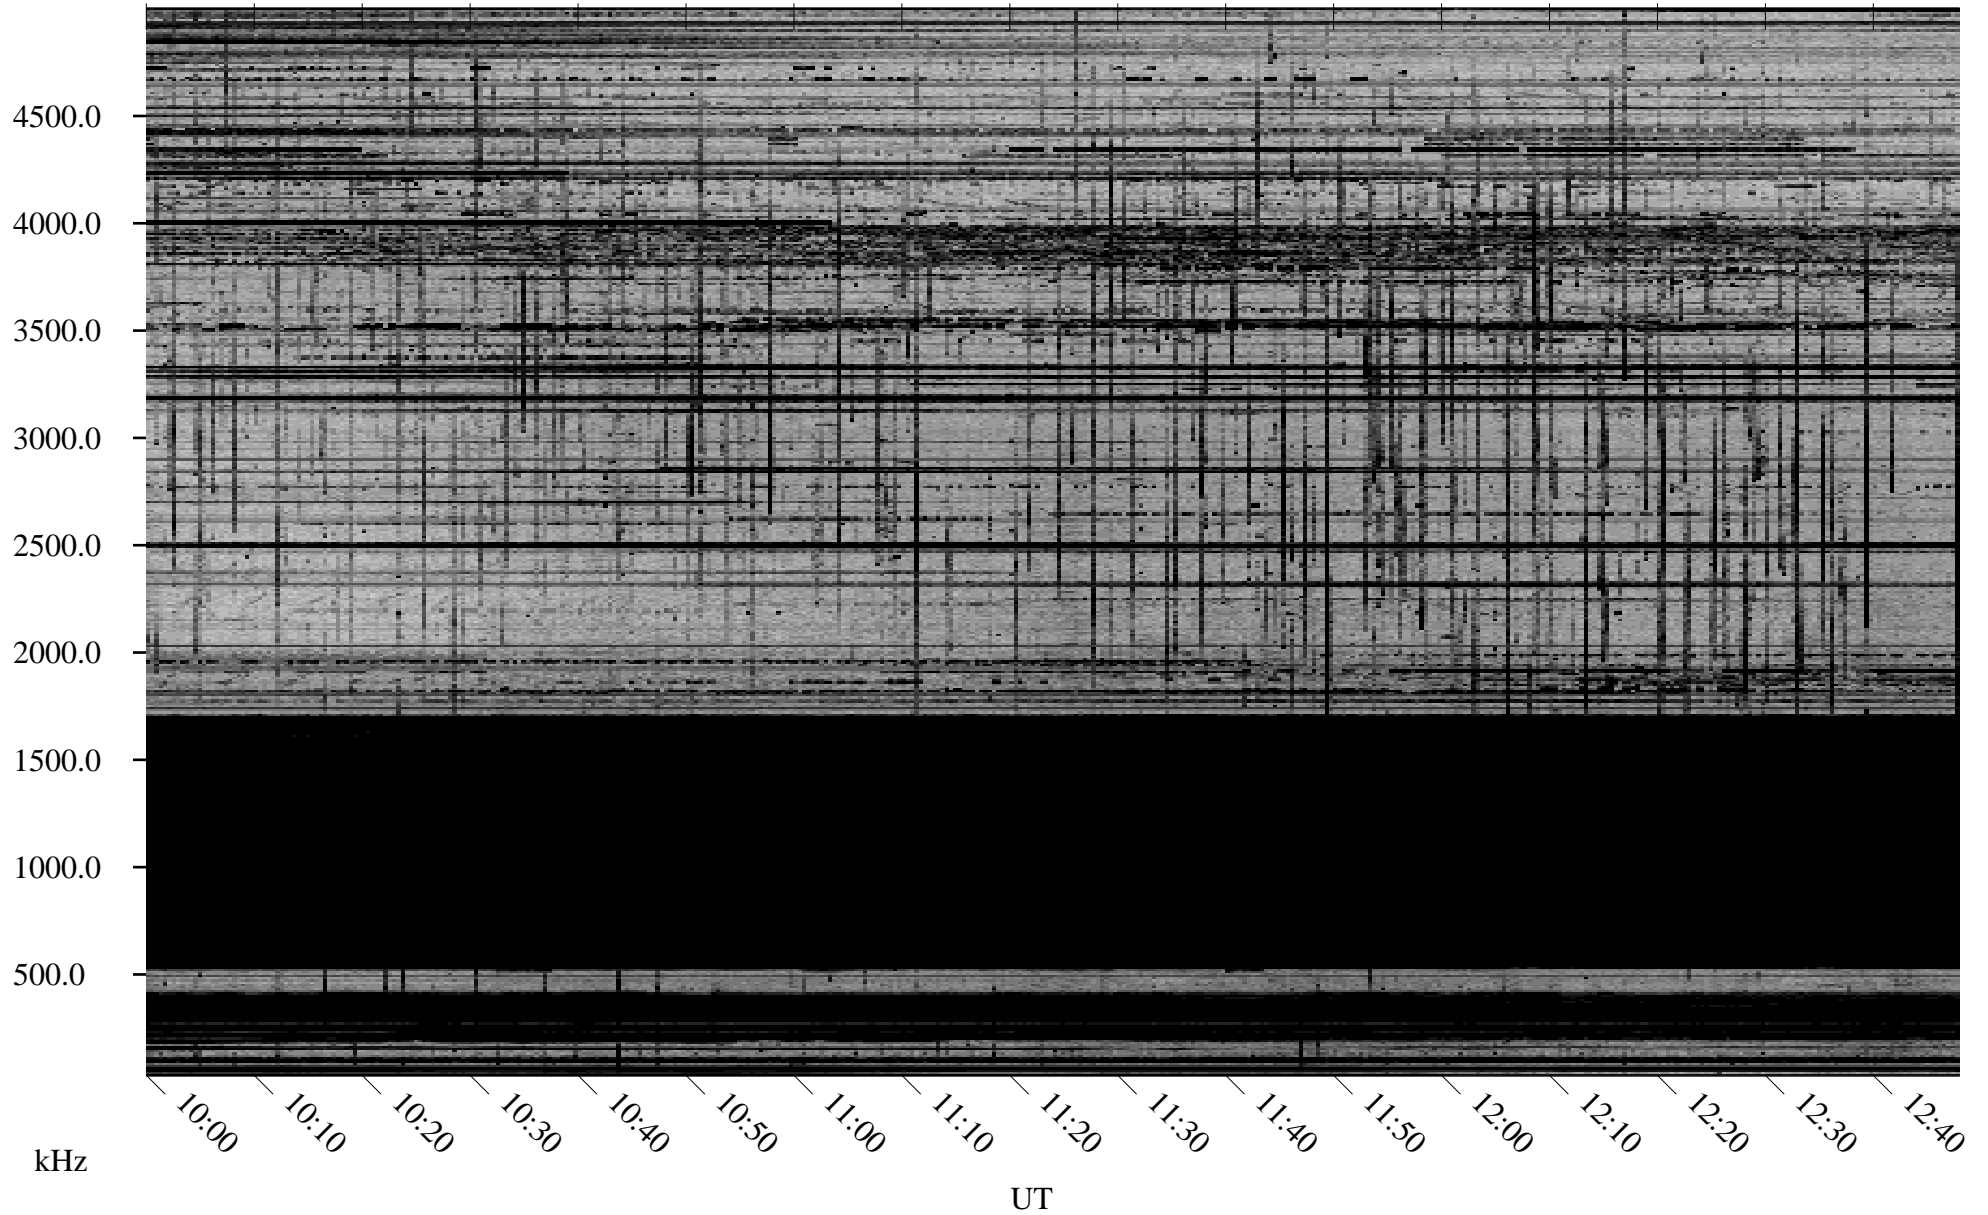

01/25/2010 Churchill, Manitoba

Linear Scale Black = 161 White = 15

ch100251.r00SUm max_12

Page 1

01/25/2010 Churchill, Manitoba

Linear Scale Black = 161 White = 15

ch100251.r00SUm max_12

Page 2

01/26/2010 Churchill, Manitoba

Linear Scale Black = 161 White = 15

ch100251.r00SUm max_12

Page 3

01/26/2010 Churchill, Manitoba

Linear Scale Black = 161 White = 15

ch100251.r00SUm max_12

Page 4

01/26/2010 Churchill, Manitoba

Linear Scale Black = 161 White = 15

ch100251.r00SUm max_12

Page 5

01/26/2010 Churchill, Manitoba

Linear Scale Black = 161 White = 15

ch100251.r00SUm max_12

Page 6

01/26/2010 Churchill, Manitoba

Linear Scale Black = 161 White = 15

ch100251.r00SUm max_12

Page 7

01/26/2010 Churchill, Manitoba

Linear Scale Black = 161 White = 15

ch100251.r00SUm max_12