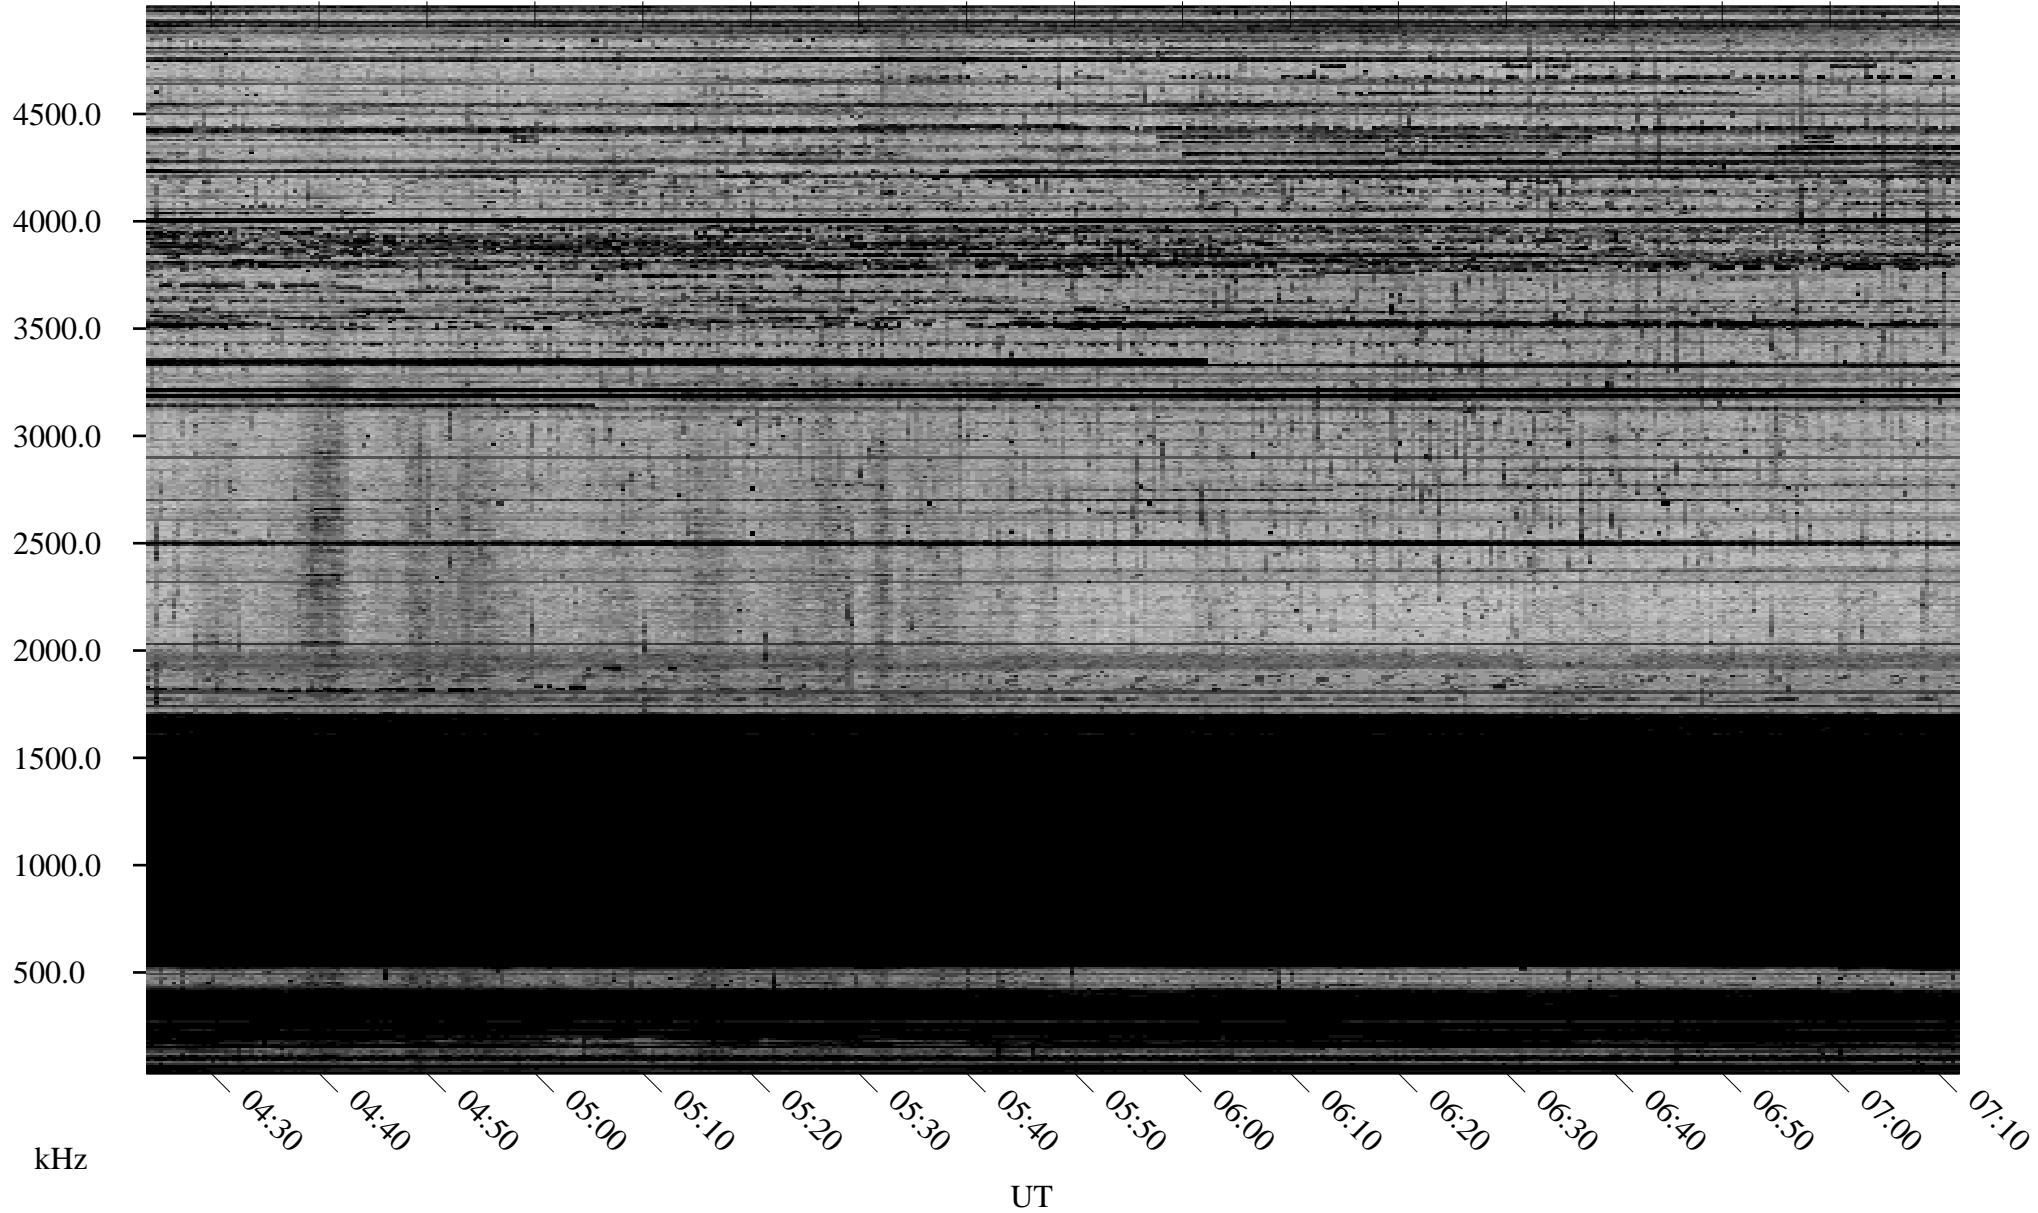

01/25/2010 Churchill, Manitoba

Linear Scale Black = 161 White = 15

ch100251.r00SUm max_12

Page 1

01/25/2010 Churchill, Manitoba

Linear Scale Black = 161 White = 15

ch100251.r00SUm max_12

Page 2

01/26/2010 Churchill, Manitoba

Linear Scale Black = 161 White = 15

ch100251.r00SUm max_12

Page 3

01/26/2010 Churchill, Manitoba

Linear Scale Black = 161 White = 15

ch100251.r00SUm max_12

Page 4

01/26/2010 Churchill, Manitoba

Linear Scale Black = 161 White = 15

ch100251.r00SUm max_12

Page 5

01/26/2010 Churchill, Manitoba

Linear Scale Black = 161 White = 15

ch100251.r00SUm max_12

Page 6

01/26/2010 Churchill, Manitoba

Linear Scale Black = 161 White = 15

ch100251.r00SUm max_12

Page 7

01/26/2010 Churchill, Manitoba

Linear Scale Black = 161 White = 15

ch100251.r00SUm max_12