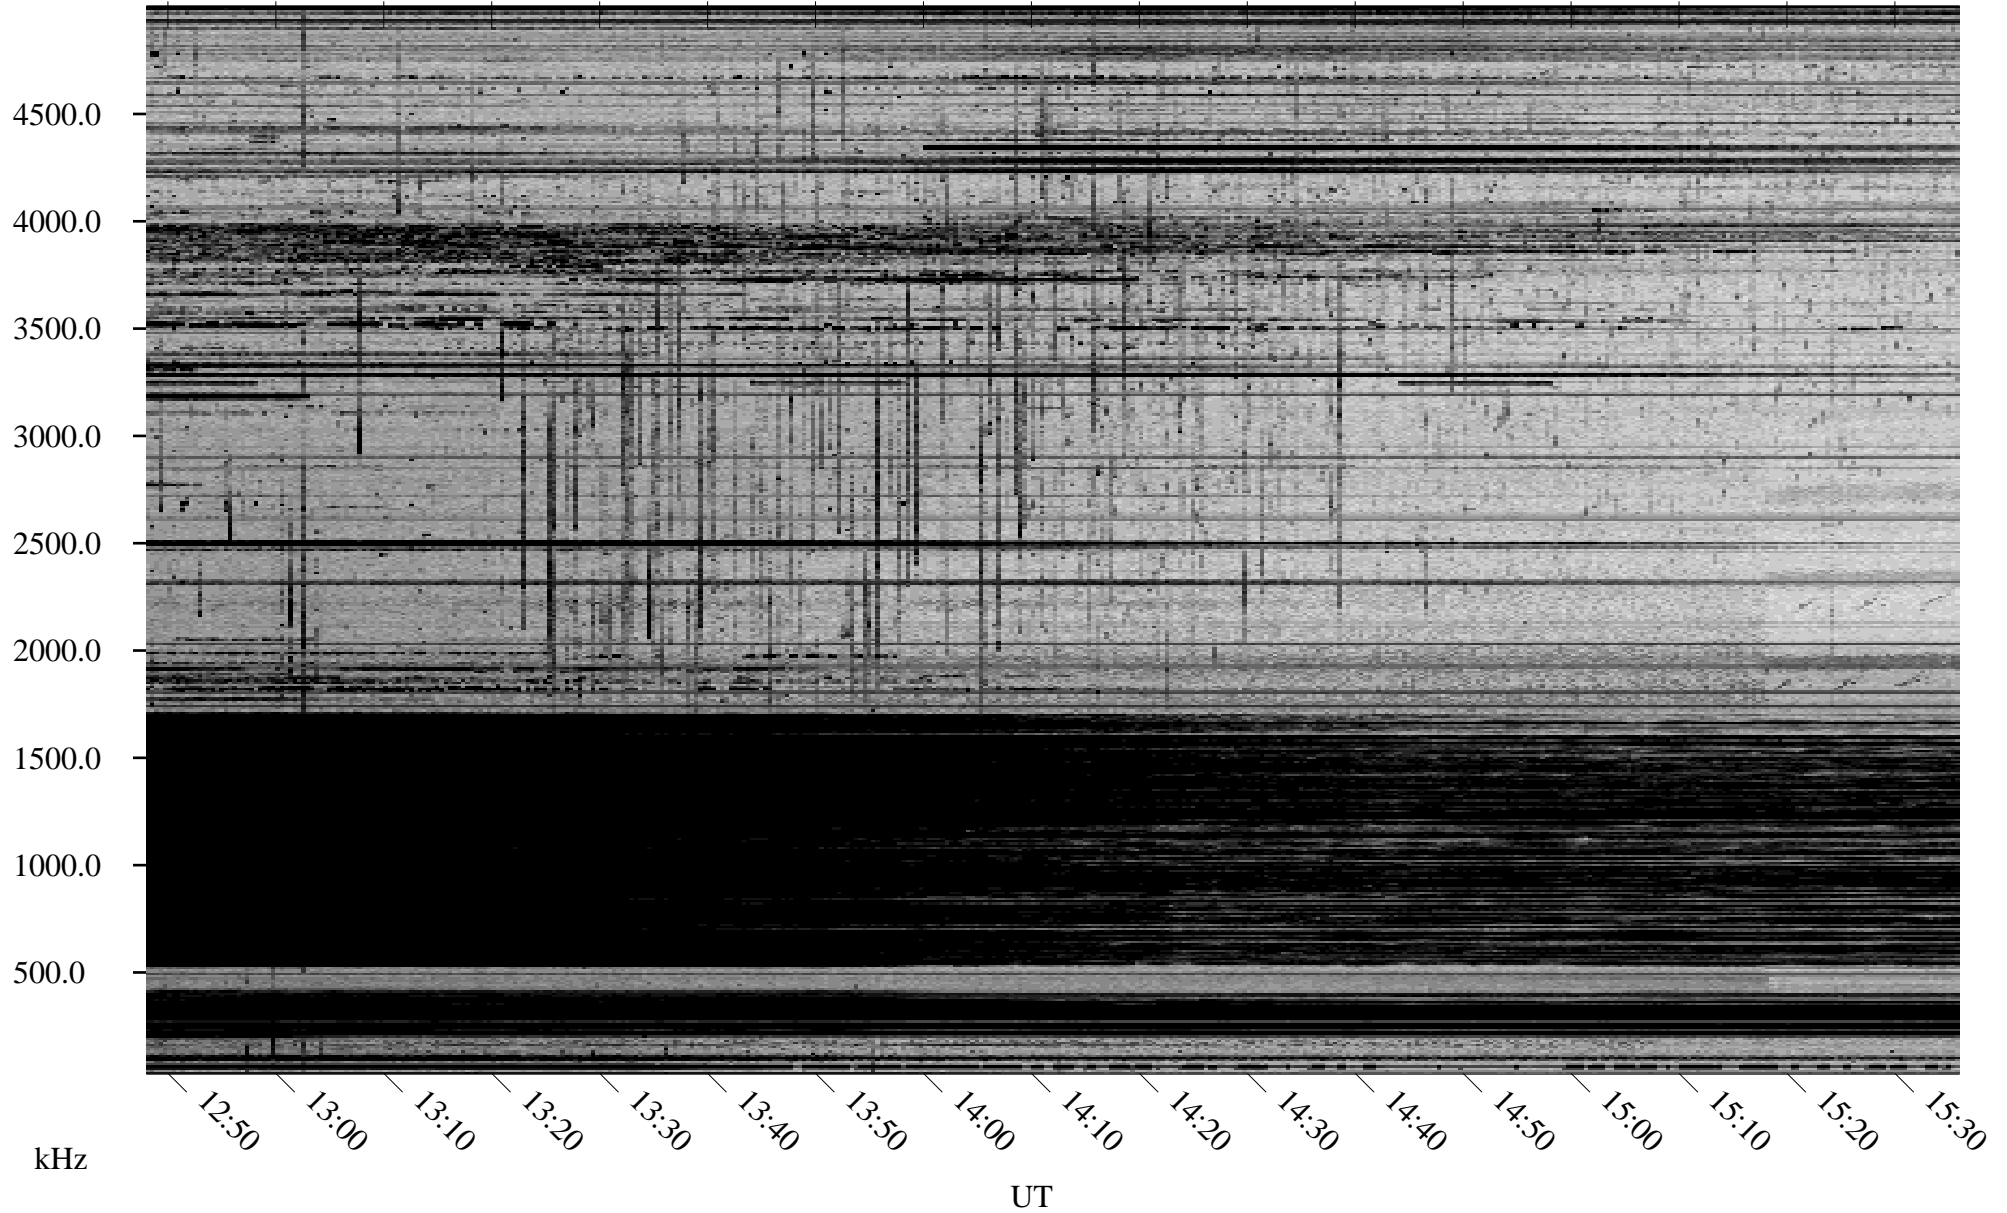

01/25/2010 Churchill, Manitoba

Linear Scale Black = 161 White = 15

ch100251.r00SUm max_12

Page 1

01/25/2010 Churchill, Manitoba

Linear Scale Black = 161 White = 15

ch100251.r00SUm max_12

Page 2

01/26/2010 Churchill, Manitoba

Linear Scale Black = 161 White = 15

ch100251.r00SUm max_12

Page 3

01/26/2010 Churchill, Manitoba

Linear Scale Black = 161 White = 15

ch100251.r00SUm max_12

Page 4

01/26/2010 Churchill, Manitoba

Linear Scale Black = 161 White = 15

ch100251.r00SUm max_12

Page 5

01/26/2010 Churchill, Manitoba

Linear Scale Black = 161 White = 15

ch100251.r00SUm max_12

Page 6

01/26/2010 Churchill, Manitoba

Linear Scale Black = 161 White = 15

ch100251.r00SUm max_12

Page 7

01/26/2010 Churchill, Manitoba

Linear Scale Black = 161 White = 15

ch100251.r00SUm max_12