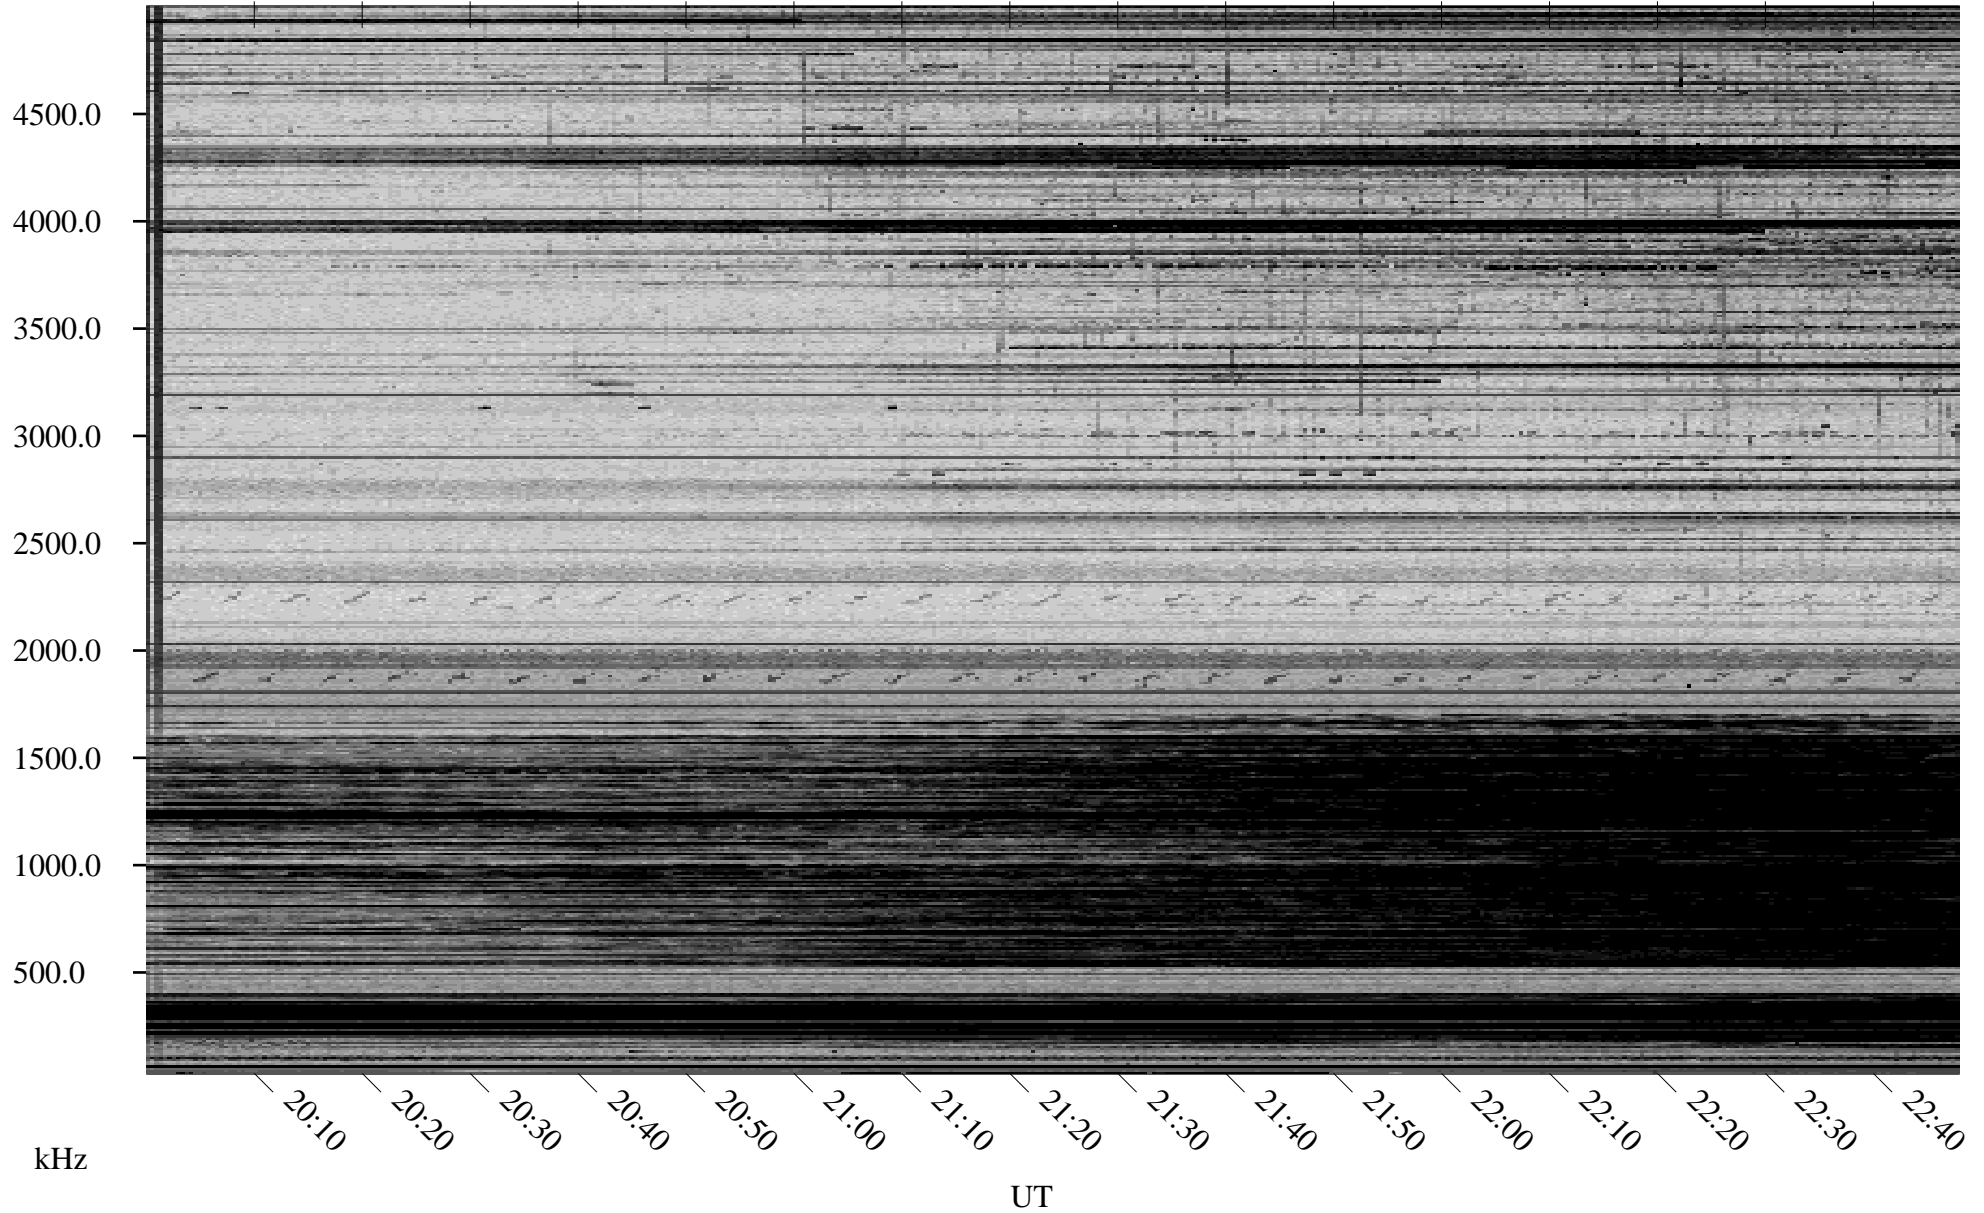

01/26/2010 Churchill, Manitoba

Linear Scale Black = 161 White = 15

ch10026l.r00SUm max_12

Page 1

01/26/2010 Churchill, Manitoba

Linear Scale Black = 161 White = 15

ch10026l.r00SUm max_12

Page 2

01/27/2010 Churchill, Manitoba

Linear Scale Black = 161 White = 15

ch10026l.r00SUm max_12

Page 3

01/27/2010 Churchill, Manitoba

Linear Scale Black = 161 White = 15

ch10026l.r00SUm max_12

Page 4

01/27/2010 Churchill, Manitoba

Linear Scale Black = 161 White = 15

ch10026l.r00SUm max_12

Page 5

01/27/2010 Churchill, Manitoba

Linear Scale Black = 161 White = 15

ch10026l.r00SUm max_12

Page 6

01/27/2010 Churchill, Manitoba

Linear Scale Black = 161 White = 15

ch10026l.r00SUm max_12

Page 7

01/27/2010 Churchill, Manitoba

Linear Scale Black = 161 White = 15

ch10026l.r00SUm max_12

Page 8