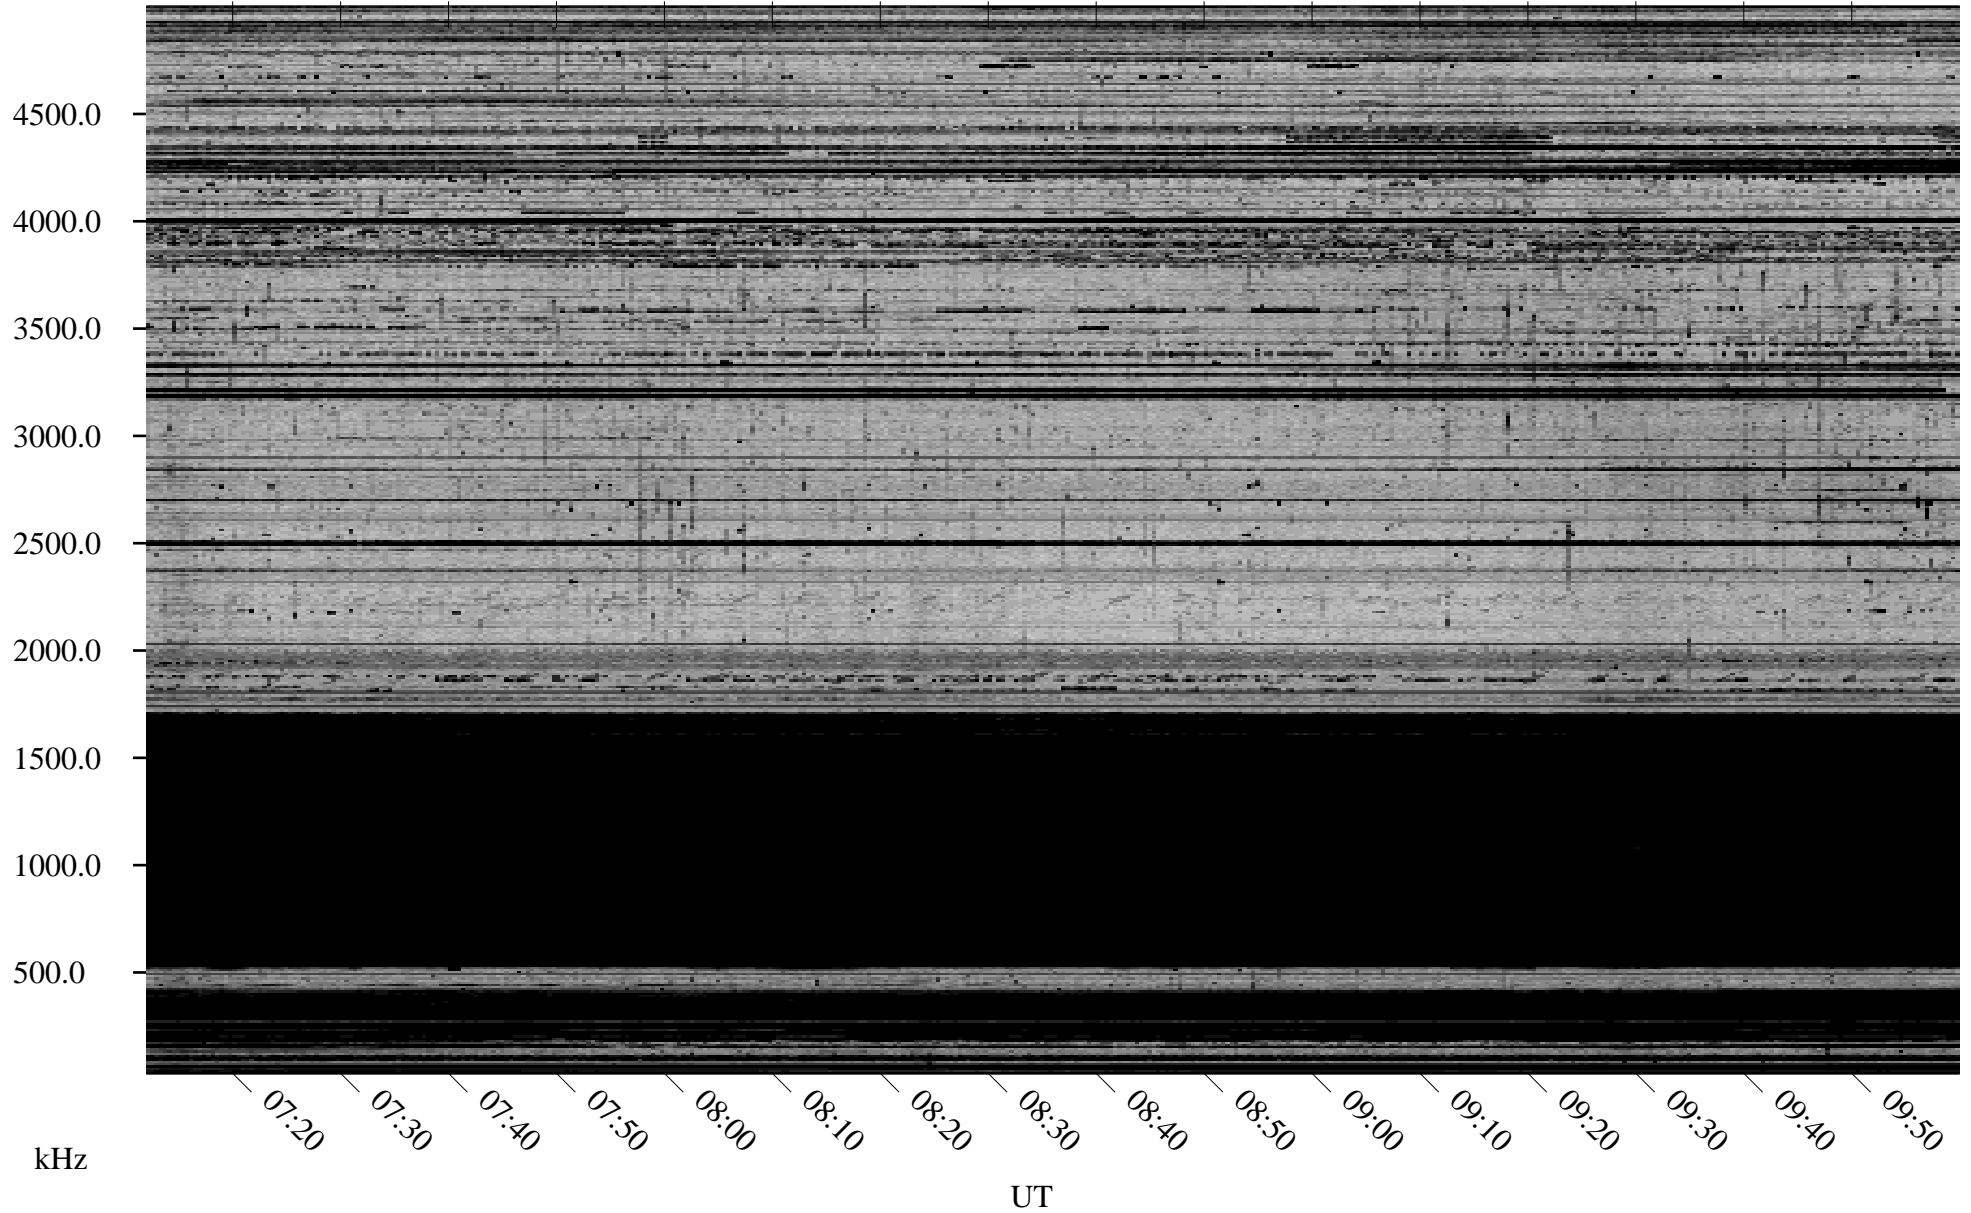

01/26/2010 Churchill, Manitoba

Linear Scale Black = 161 White = 15

ch10026l.r00SUm max_12

Page 1

01/26/2010 Churchill, Manitoba

Linear Scale Black = 161 White = 15

ch10026l.r00SUm max_12

Page 2

01/27/2010 Churchill, Manitoba

Linear Scale Black = 161 White = 15

ch10026l.r00SUm max_12

Page 3

01/27/2010 Churchill, Manitoba

Linear Scale Black = 161 White = 15

ch10026l.r00SUm max_12

Page 4

01/27/2010 Churchill, Manitoba

Linear Scale Black = 161 White = 15

ch10026l.r00SUm max_12

Page 5

01/27/2010 Churchill, Manitoba

Linear Scale Black = 161 White = 15

ch10026l.r00SUm max_12

Page 6

01/27/2010 Churchill, Manitoba

Linear Scale Black = 161 White = 15

ch10026l.r00SUm max_12

Page 7

01/27/2010 Churchill, Manitoba

Linear Scale Black = 161 White = 15

ch10026l.r00SUm max_12

Page 8