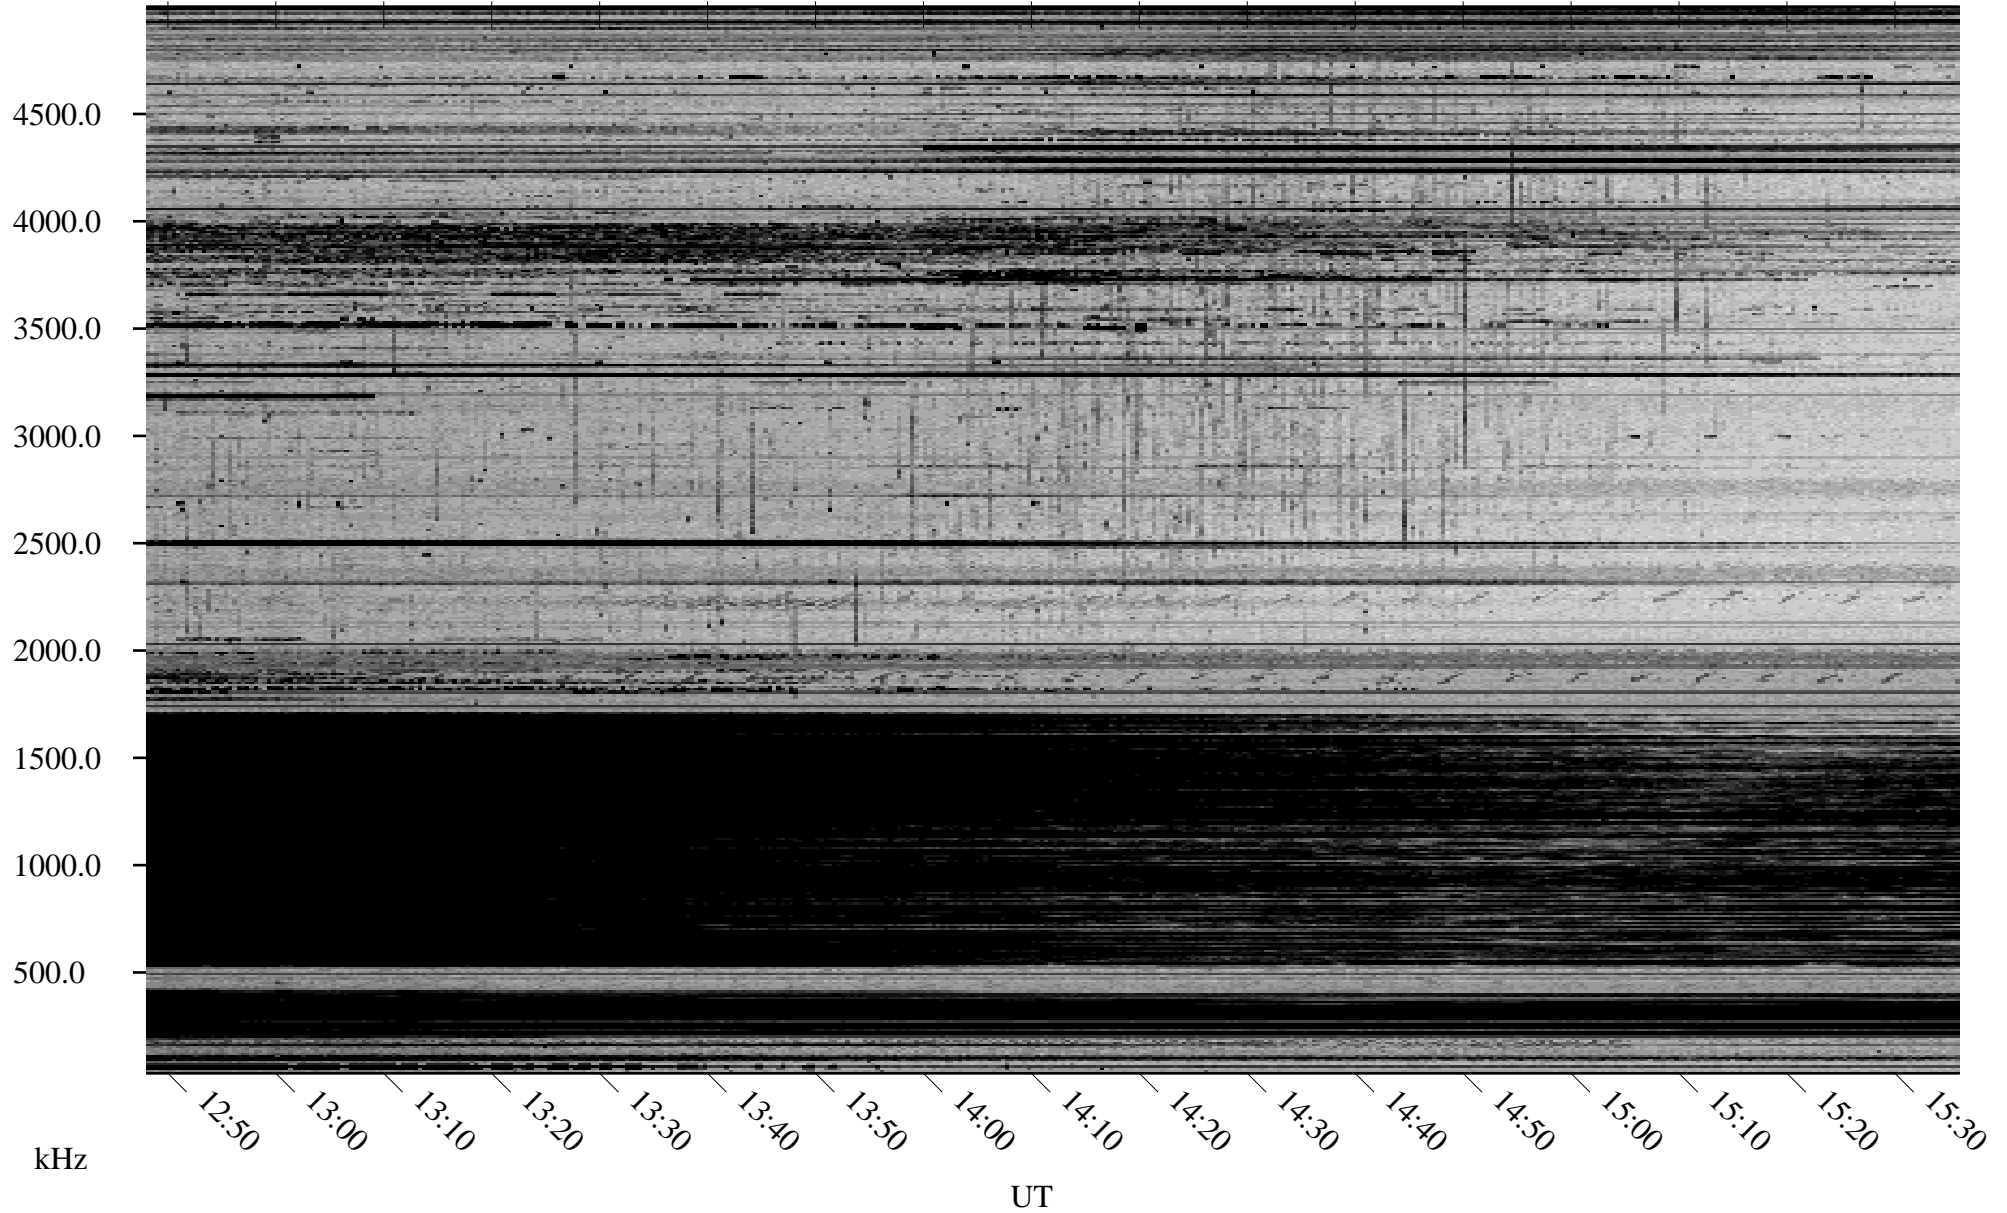

01/26/2010 Churchill, Manitoba

Linear Scale Black = 161 White = 15

ch10026l.r00SUm max_12

Page 1

01/26/2010 Churchill, Manitoba

Linear Scale Black = 161 White = 15

ch10026l.r00SUm max_12

Page 2

01/27/2010 Churchill, Manitoba

Linear Scale Black = 161 White = 15

ch10026l.r00SUm max_12

Page 3

01/27/2010 Churchill, Manitoba

Linear Scale Black = 161 White = 15

ch10026l.r00SUm max_12

Page 4

01/27/2010 Churchill, Manitoba

Linear Scale Black = 161 White = 15

ch10026l.r00SUm max_12

Page 5

01/27/2010 Churchill, Manitoba

Linear Scale Black = 161 White = 15

ch10026l.r00SUm max_12

Page 6

01/27/2010 Churchill, Manitoba

Linear Scale Black = 161 White = 15

ch10026l.r00SUm max_12

Page 7

01/27/2010 Churchill, Manitoba

Linear Scale Black = 161 White = 15

ch10026l.r00SUm max_12

Page 8