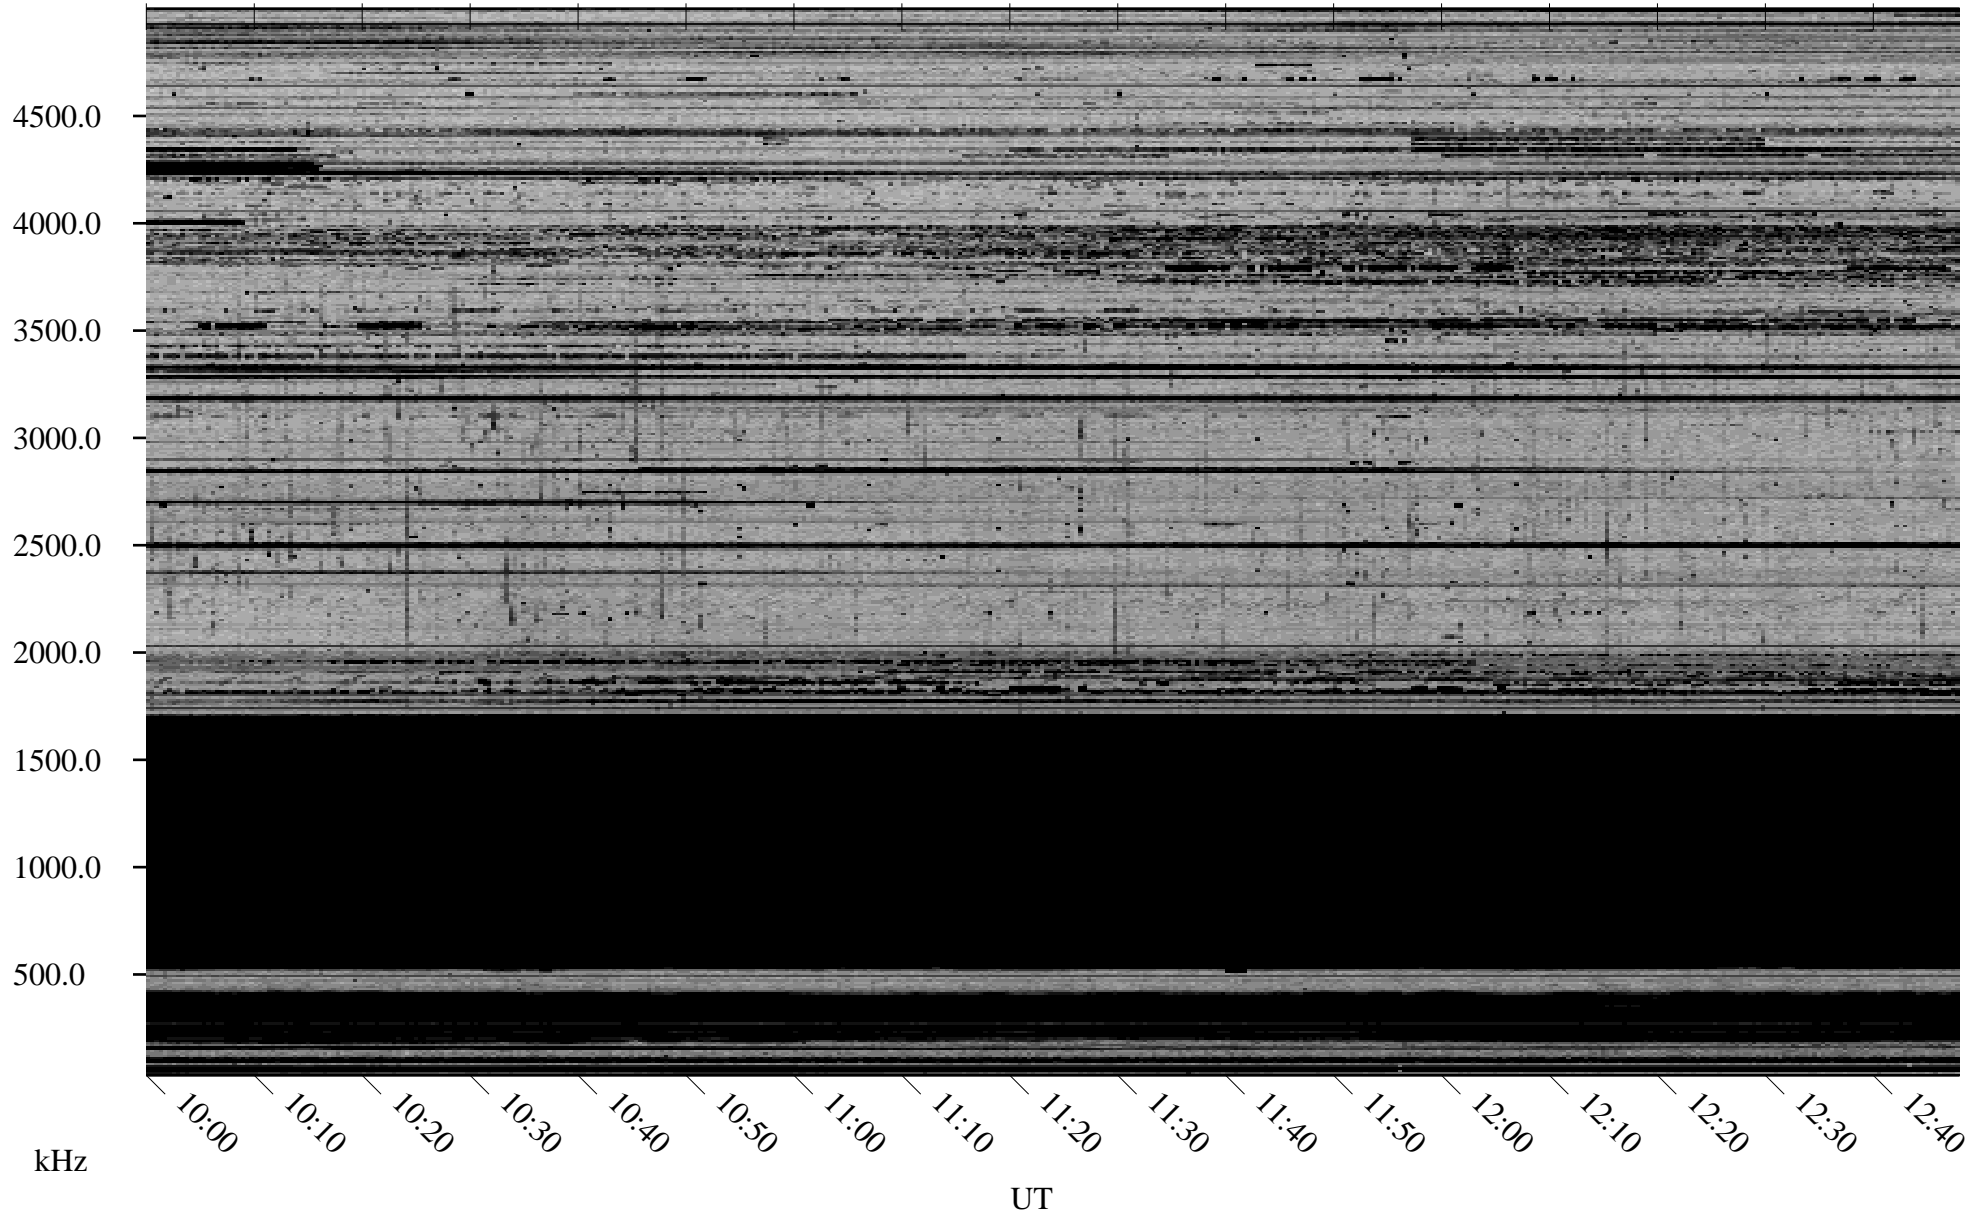

01/26/2010 Churchill, Manitoba

Linear Scale Black = 161 White = 15

ch10026l.r00SUm max_12

Page 1

01/26/2010 Churchill, Manitoba

Linear Scale Black = 161 White = 15

ch10026l.r00SUm max_12

Page 2

01/27/2010 Churchill, Manitoba

Linear Scale Black = 161 White = 15

ch10026l.r00SUm max_12

Page 3

01/27/2010 Churchill, Manitoba

Linear Scale Black = 161 White = 15

ch10026l.r00SUm max_12

Page 4

01/27/2010 Churchill, Manitoba

Linear Scale Black = 161 White = 15

ch10026l.r00SUm max_12

Page 5

01/27/2010 Churchill, Manitoba

Linear Scale Black = 161 White = 15

ch10026l.r00SUm max_12

Page 6

01/27/2010 Churchill, Manitoba

Linear Scale Black = 161 White = 15

ch10026l.r00SUm max_12

Page 7

01/27/2010 Churchill, Manitoba

Linear Scale Black = 161 White = 15

ch10026l.r00SUm max_12

Page 8