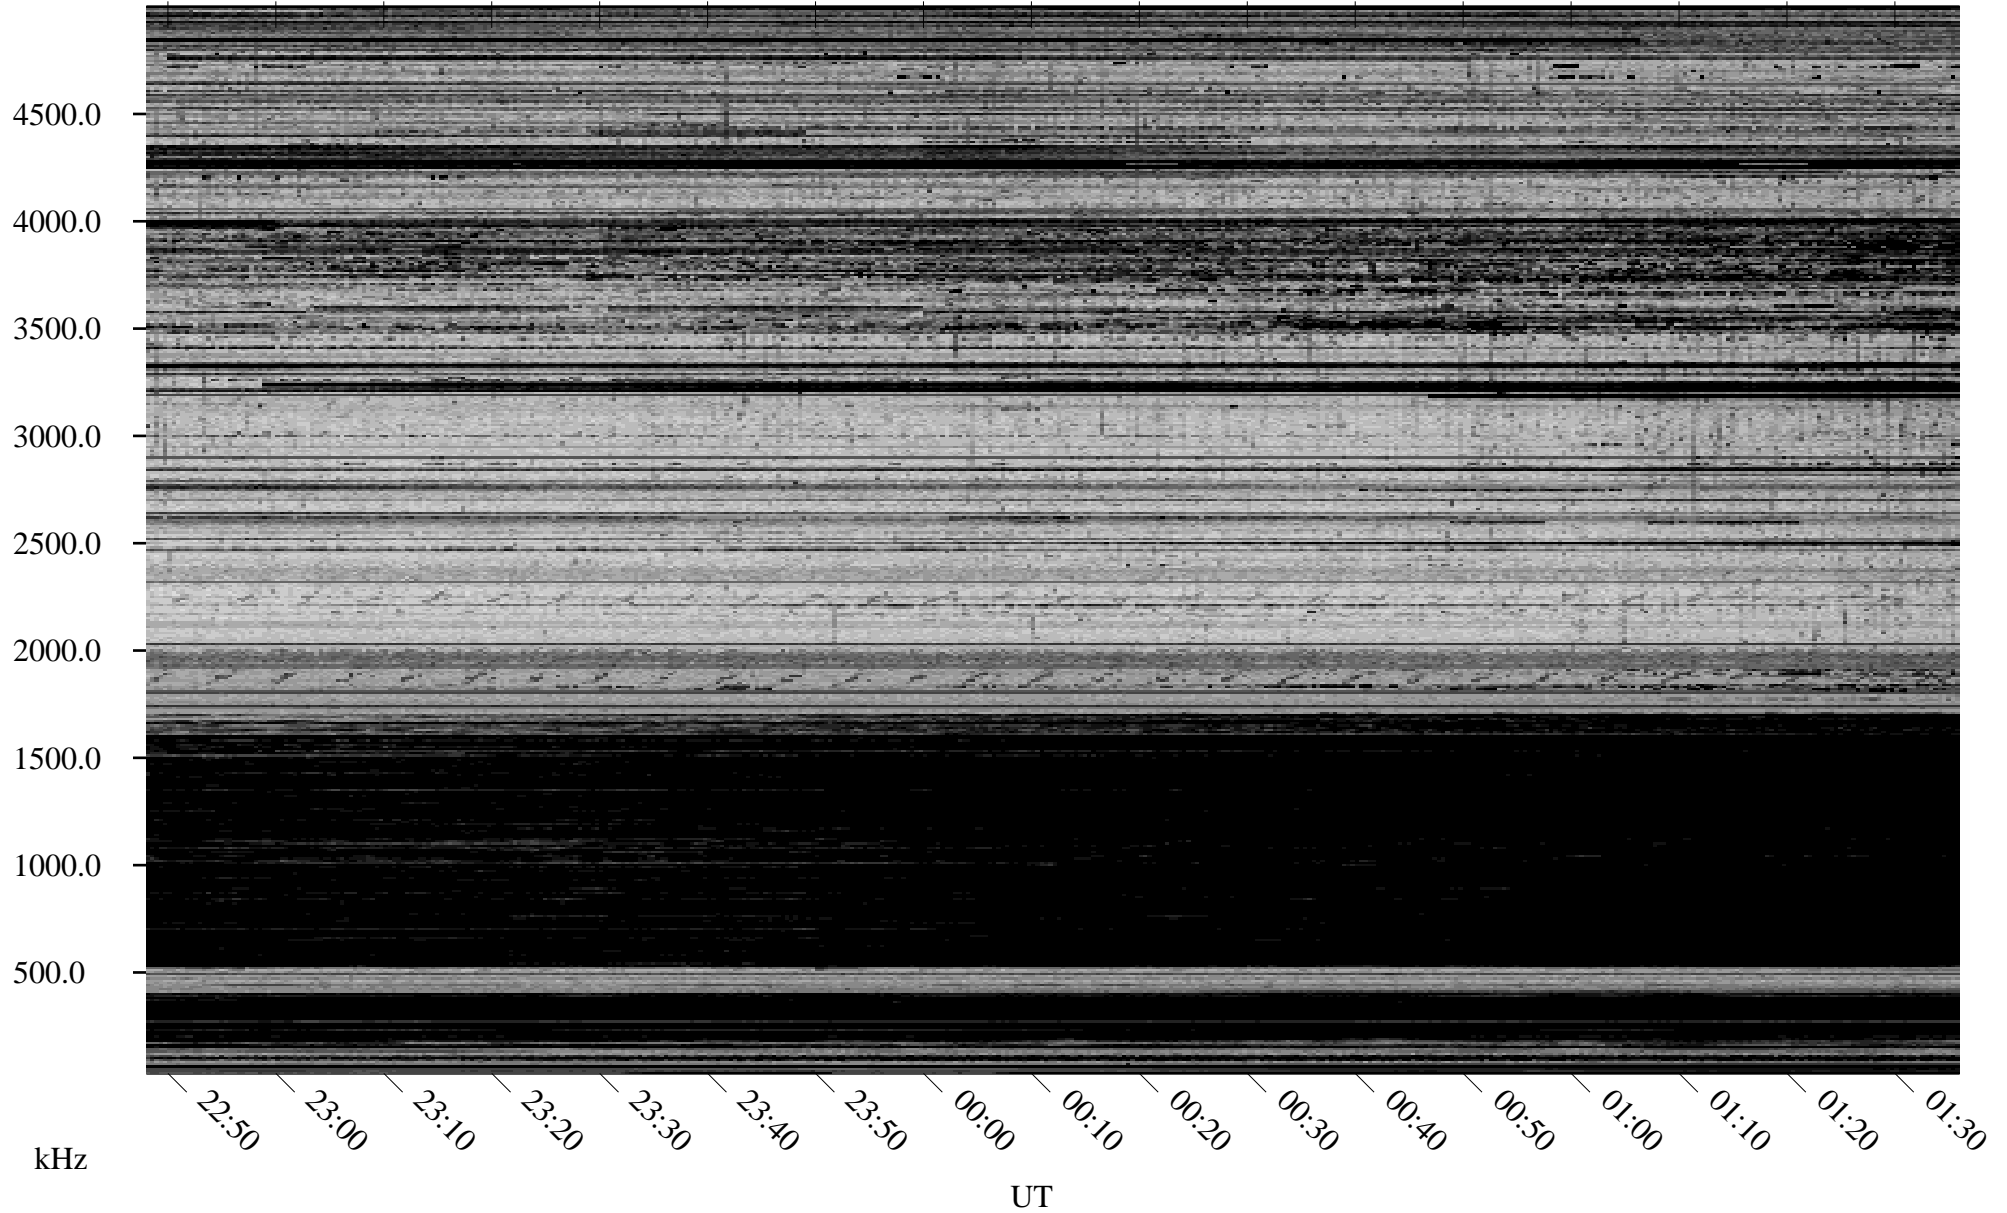

01/26/2010 Churchill, Manitoba

Linear Scale Black = 161 White = 15

ch10026l.r00SUm max_12

Page 1

01/26/2010 Churchill, Manitoba

Linear Scale Black = 161 White = 15

ch10026l.r00SUm max_12

Page 2

01/27/2010 Churchill, Manitoba

Linear Scale Black = 161 White = 15

ch10026l.r00SUm max_12

Page 3

01/27/2010 Churchill, Manitoba

Linear Scale Black = 161 White = 15

ch10026l.r00SUm max_12

Page 4

01/27/2010 Churchill, Manitoba

Linear Scale Black = 161 White = 15

ch10026l.r00SUm max_12

Page 5

01/27/2010 Churchill, Manitoba

Linear Scale Black = 161 White = 15

ch10026l.r00SUm max_12

Page 6

01/27/2010 Churchill, Manitoba

Linear Scale Black = 161 White = 15

ch10026l.r00SUm max_12

Page 7

01/27/2010 Churchill, Manitoba

Linear Scale Black = 161 White = 15

ch10026l.r00SUm max_12

Page 8