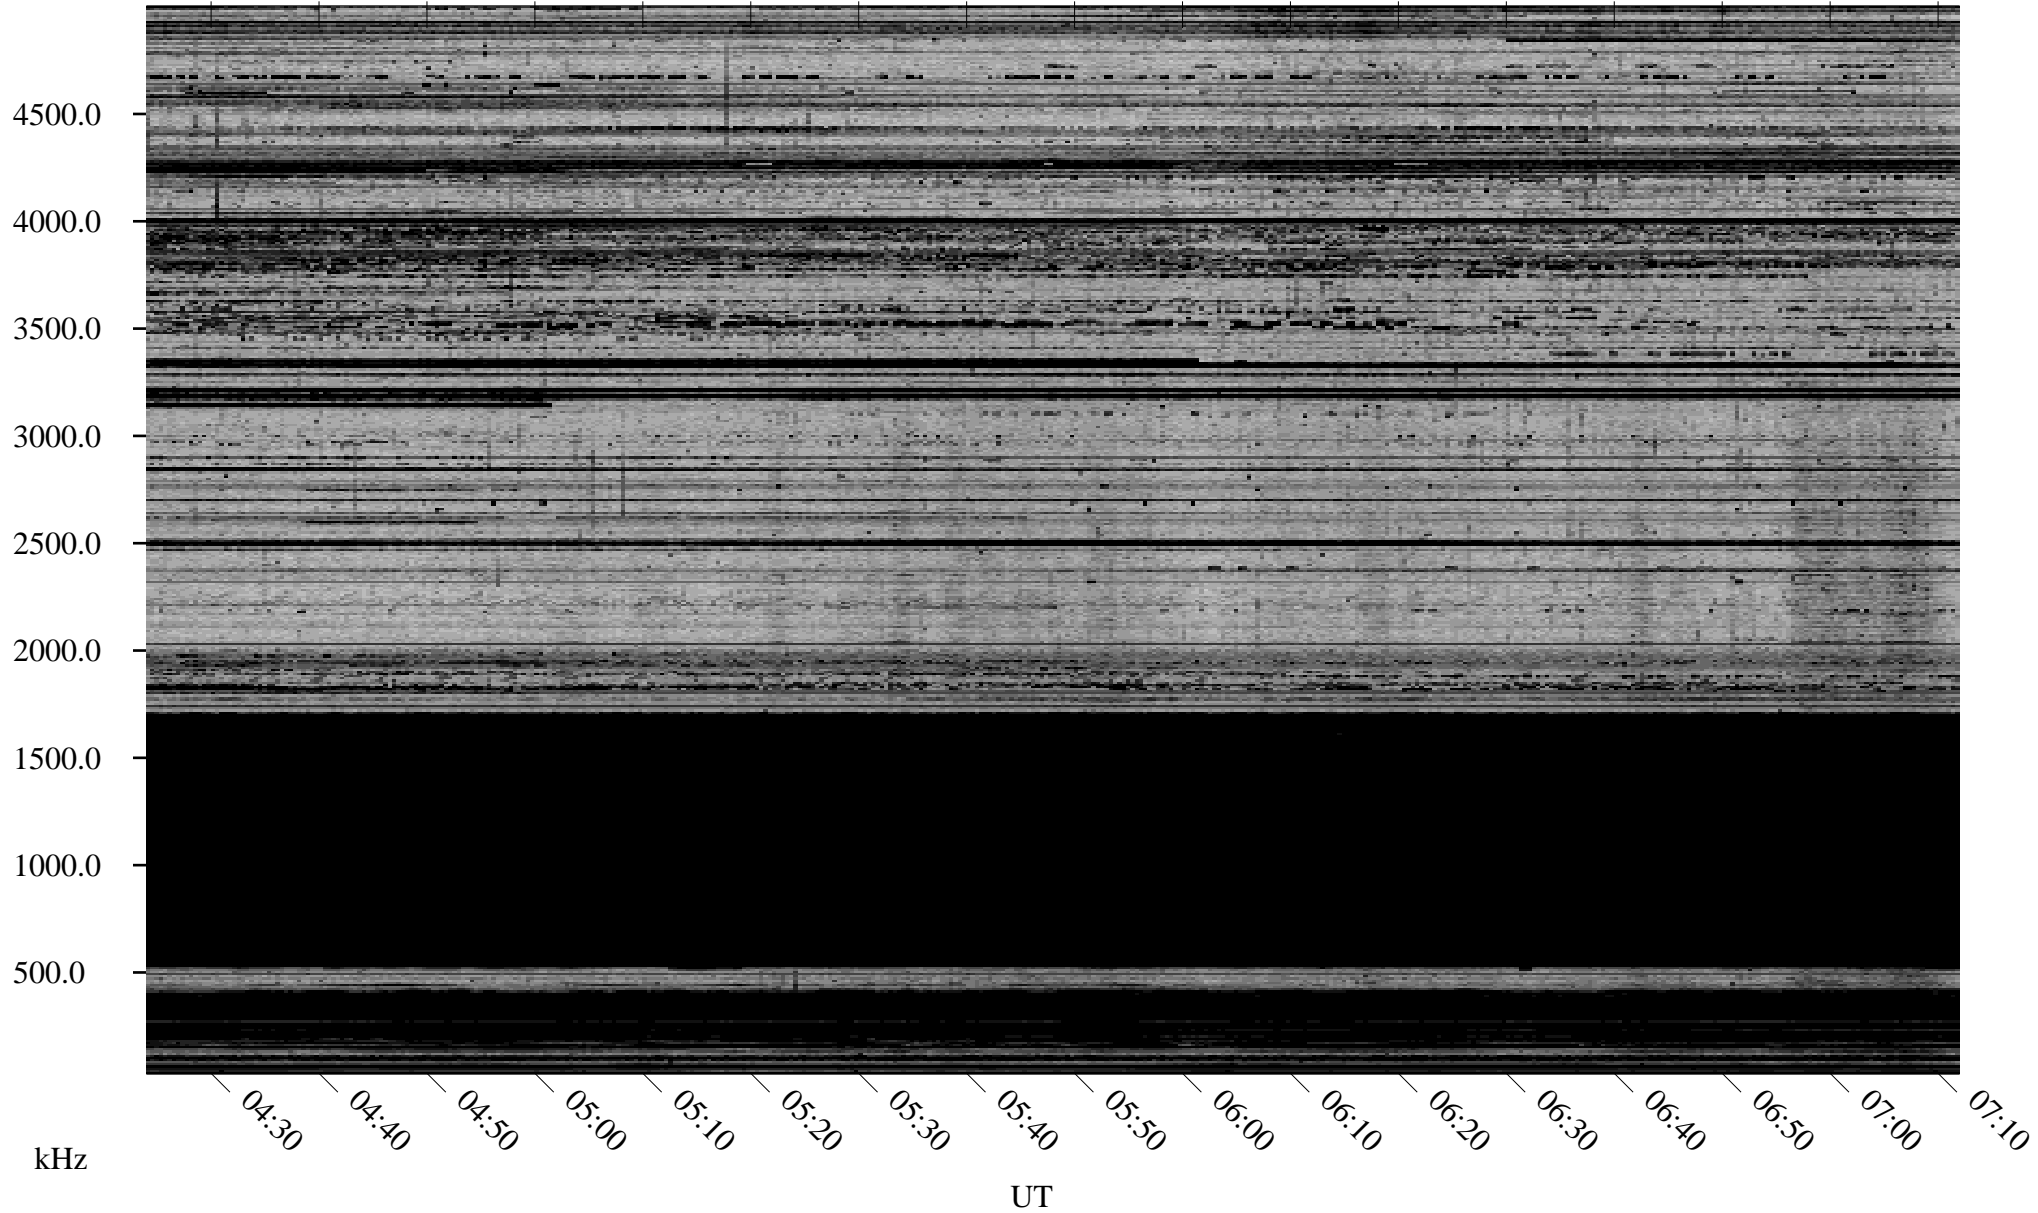

01/26/2010 Churchill, Manitoba

Linear Scale Black = 161 White = 15

ch10026l.r00SUm max_12

Page 1

01/26/2010 Churchill, Manitoba

Linear Scale Black = 161 White = 15

ch10026l.r00SUm max_12

Page 2

01/27/2010 Churchill, Manitoba

Linear Scale Black = 161 White = 15

ch10026l.r00SUm max_12

Page 3

01/27/2010 Churchill, Manitoba

Linear Scale Black = 161 White = 15

ch10026l.r00SUm max_12

Page 4

01/27/2010 Churchill, Manitoba

Linear Scale Black = 161 White = 15

ch10026l.r00SUm max_12

Page 5

01/27/2010 Churchill, Manitoba

Linear Scale Black = 161 White = 15

ch10026l.r00SUm max_12

Page 6

01/27/2010 Churchill, Manitoba

Linear Scale Black = 161 White = 15

ch10026l.r00SUm max_12

Page 7

01/27/2010 Churchill, Manitoba

Linear Scale Black = 161 White = 15

ch10026l.r00SUm max_12

Page 8