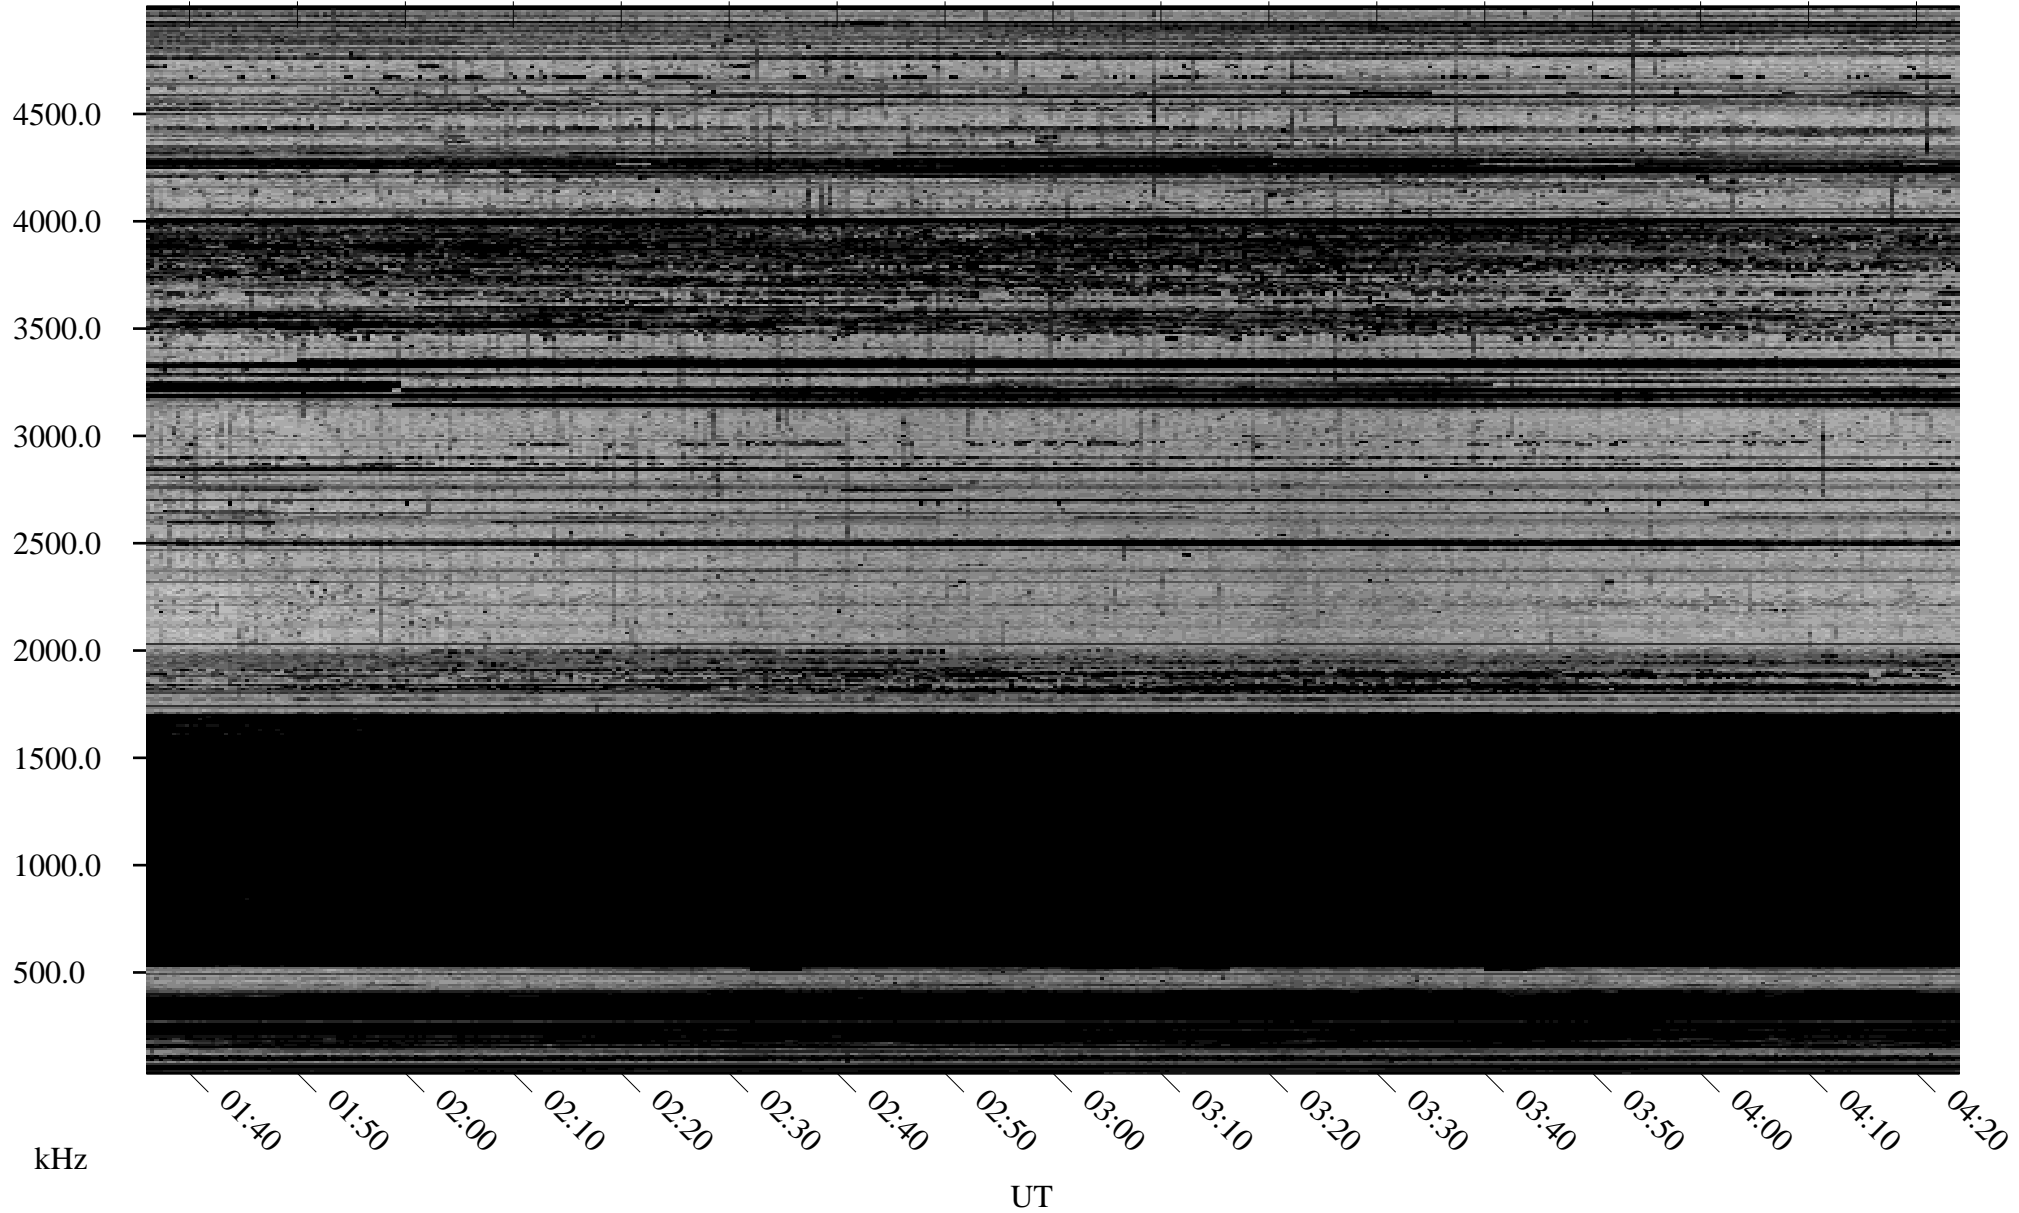

01/26/2010 Churchill, Manitoba

Linear Scale Black = 161 White = 15

ch10026l.r00SUm max_12

Page 1

01/26/2010 Churchill, Manitoba

Linear Scale Black = 161 White = 15

ch10026l.r00SUm max_12

Page 2

01/27/2010 Churchill, Manitoba

Linear Scale Black = 161 White = 15

ch10026l.r00SUm max_12

Page 3

01/27/2010 Churchill, Manitoba

Linear Scale Black = 161 White = 15

ch10026l.r00SUm max_12

Page 4

01/27/2010 Churchill, Manitoba

Linear Scale Black = 161 White = 15

ch10026l.r00SUm max_12

Page 5

01/27/2010 Churchill, Manitoba

Linear Scale Black = 161 White = 15

ch10026l.r00SUm max_12

Page 6

01/27/2010 Churchill, Manitoba

Linear Scale Black = 161 White = 15

ch10026l.r00SUm max_12

Page 7

01/27/2010 Churchill, Manitoba

Linear Scale Black = 161 White = 15

ch10026l.r00SUm max_12

Page 8