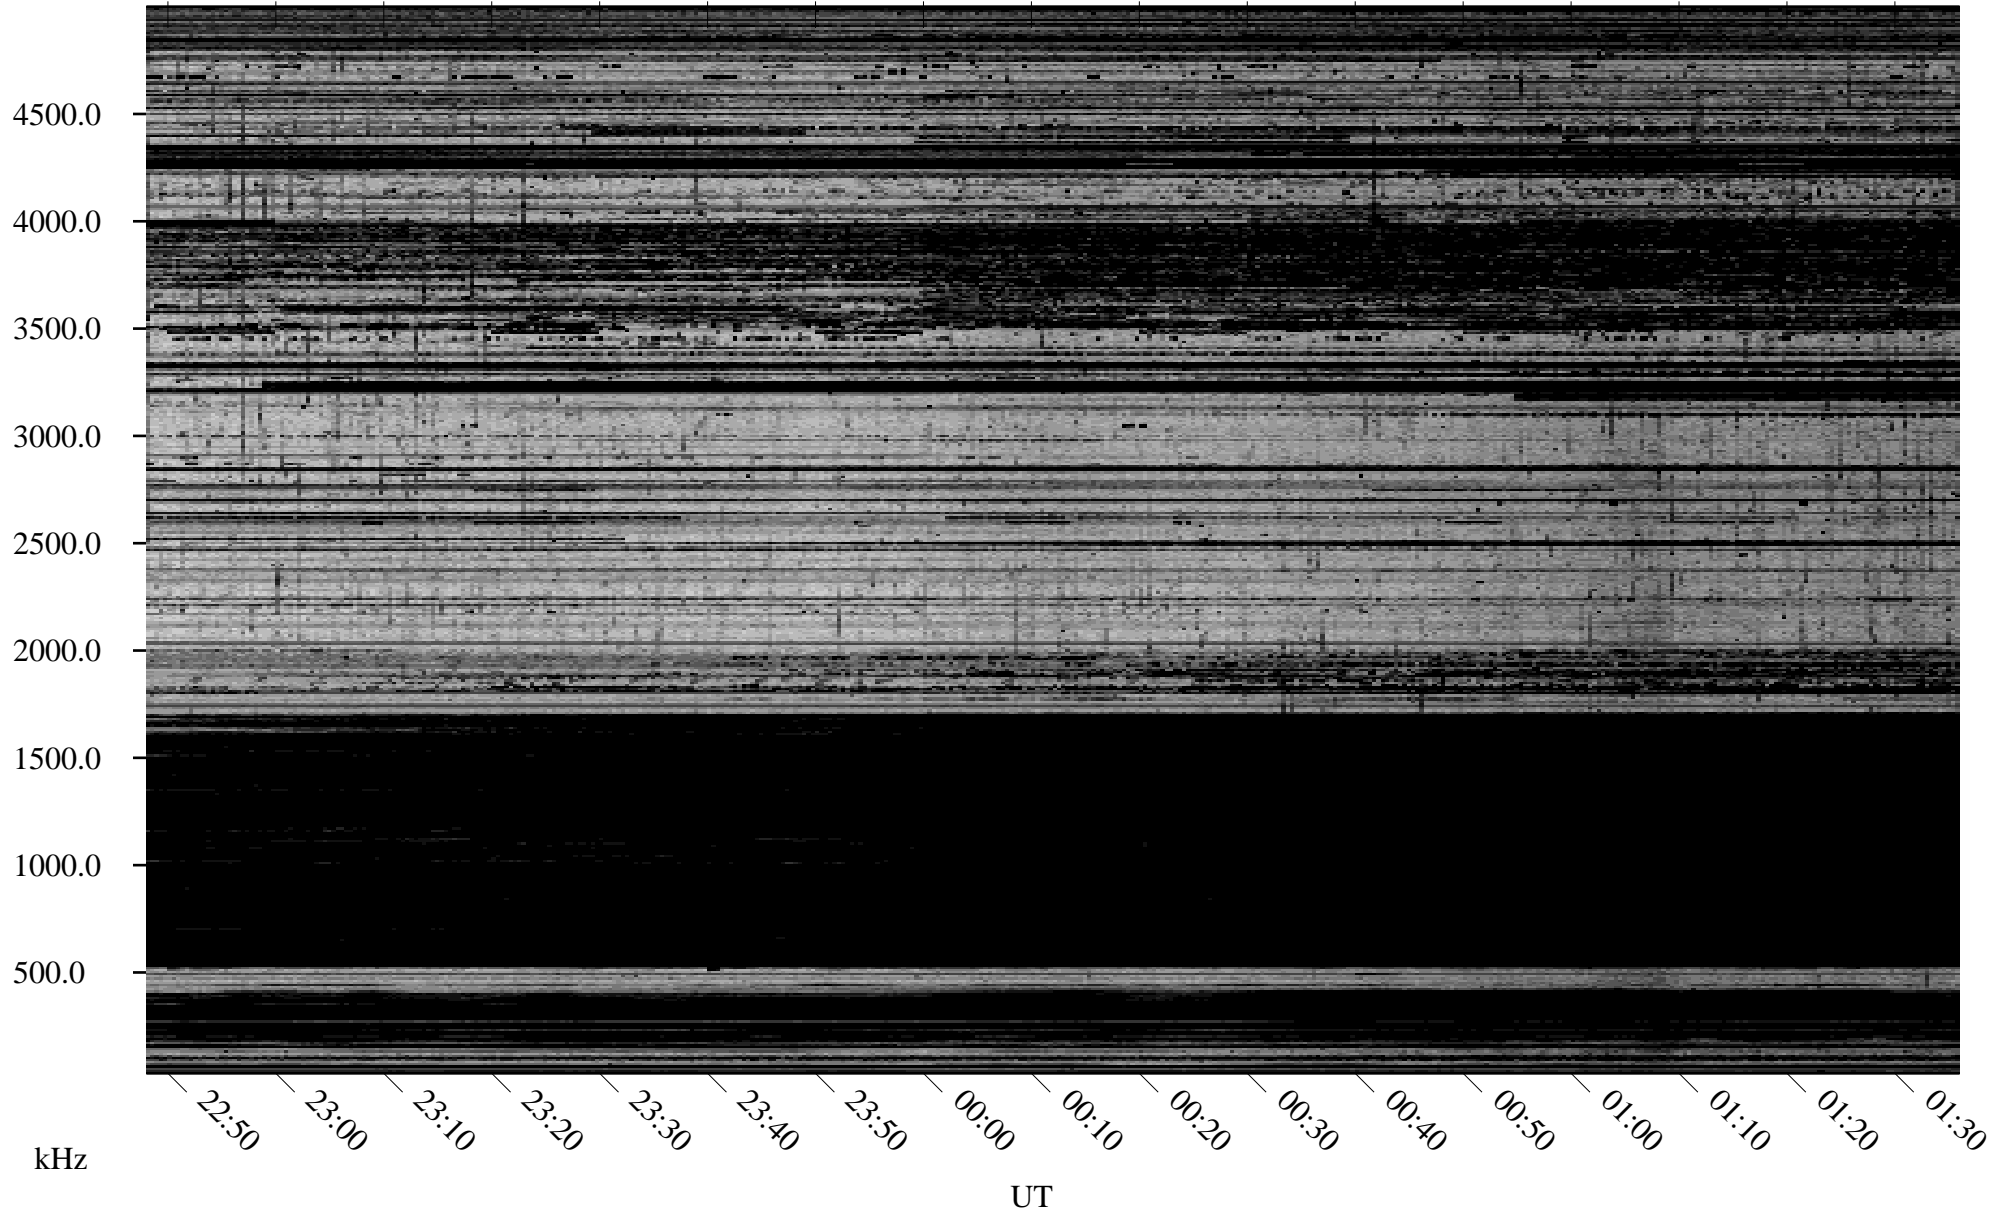

01/27/2010 Churchill, Manitoba

Linear Scale Black = 161 White = 15

ch10027l.r00SUm max_12

Page 1

01/27/2010 Churchill, Manitoba

Linear Scale Black = 161 White = 15

ch10027l.r00SUm max_12

Page 2

01/28/2010 Churchill, Manitoba

Linear Scale Black = 161 White = 15

ch100271.r00SUm max_12

Page 3

01/28/2010 Churchill, Manitoba

Linear Scale Black = 161 White = 15

ch100271.r00SUm max_12

Page 4

01/28/2010 Churchill, Manitoba

Linear Scale Black = 161 White = 15

ch100271.r00SUm max_12

Page 5

01/28/2010 Churchill, Manitoba

Linear Scale Black = 161 White = 15

ch10027l.r00SUm max_12

Page 6

01/28/2010 Churchill, Manitoba

Linear Scale Black = 161 White = 15

ch100271.r00SUm max_12

Page 7

01/28/2010 Churchill, Manitoba

Linear Scale Black = 161 White = 15

ch100271.r00SUm max_12

Page 8