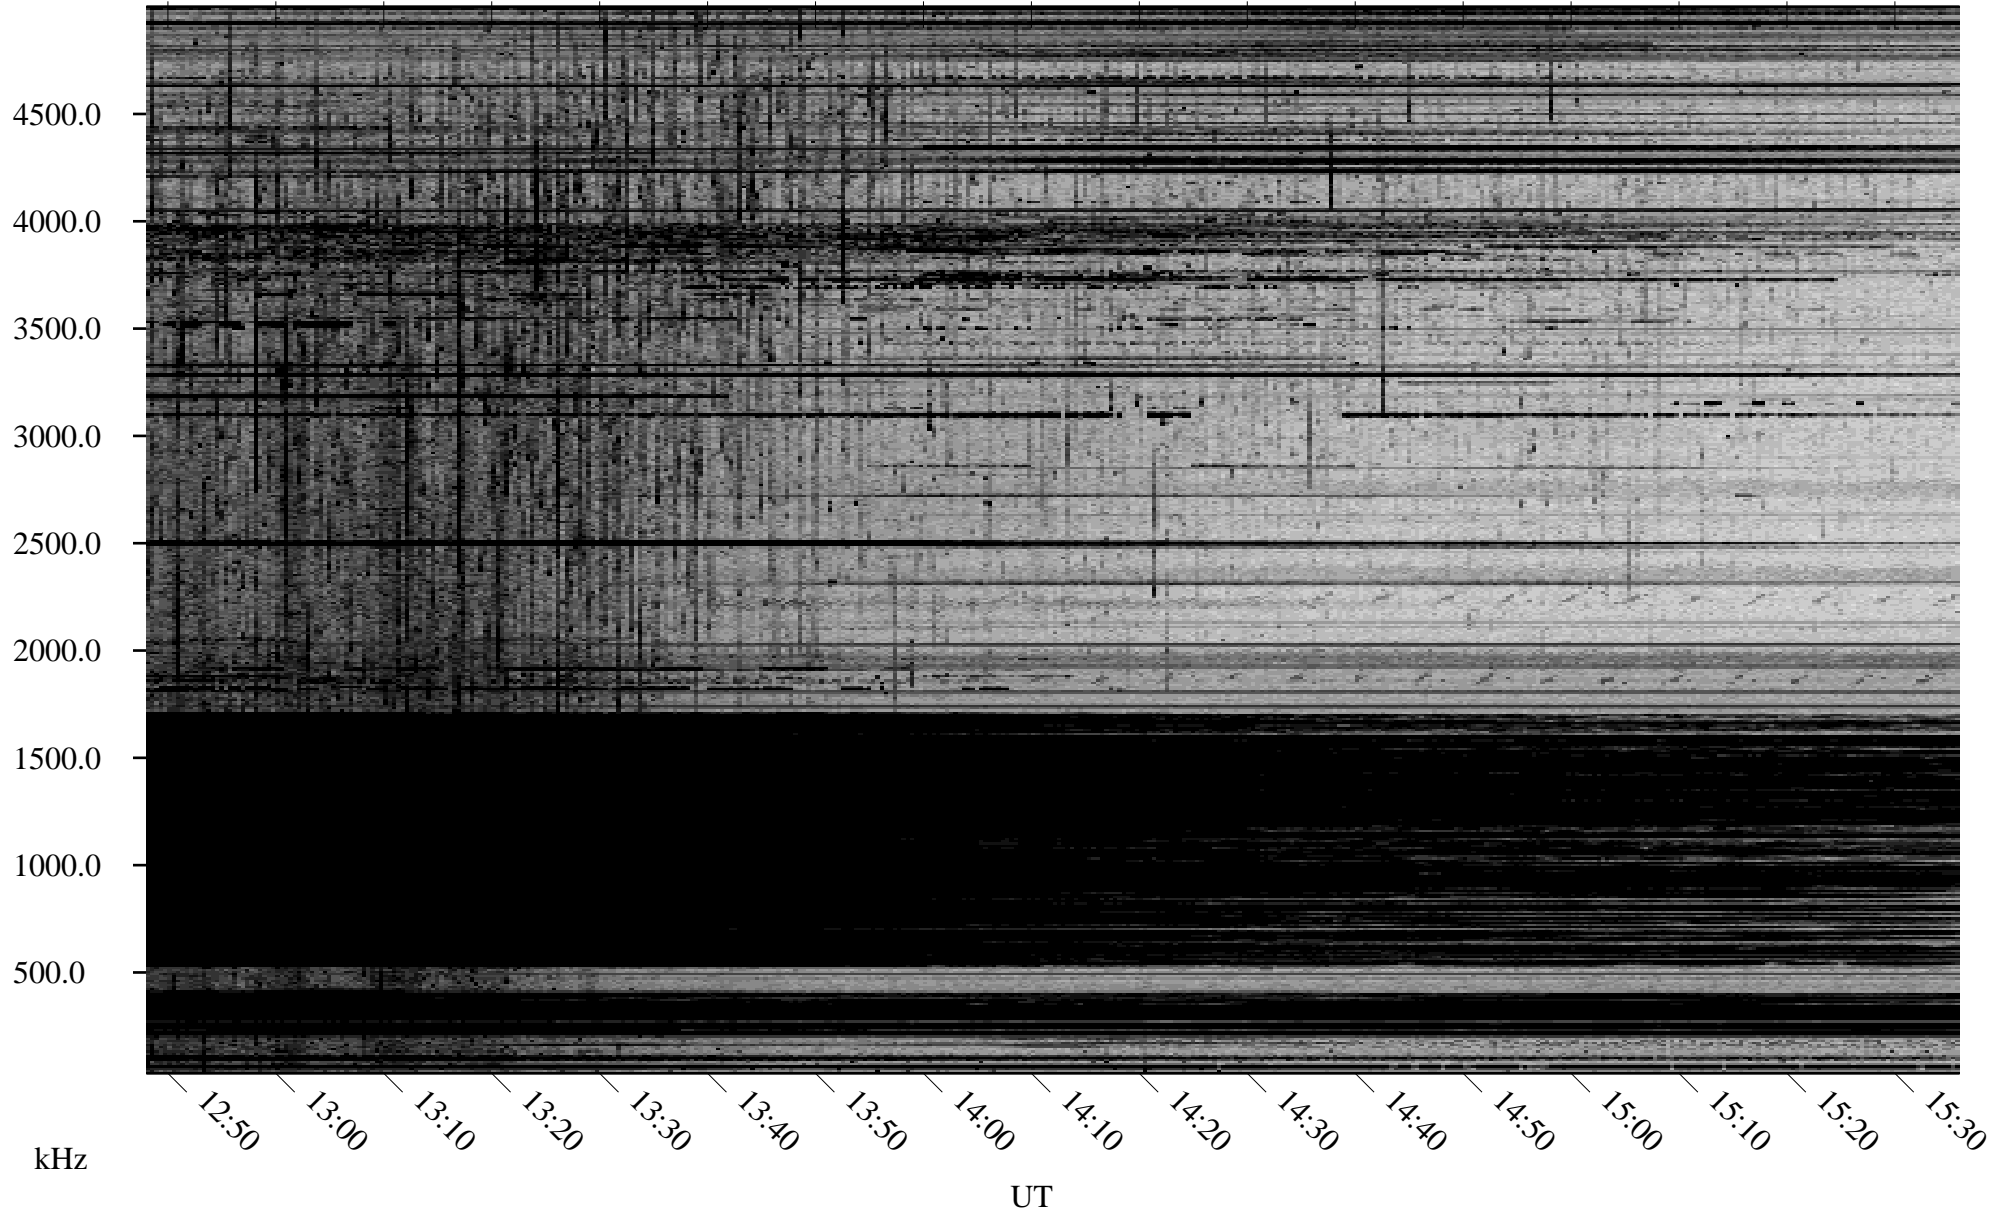

01/27/2010 Churchill, Manitoba

Linear Scale Black = 161 White = 15

ch10027l.r00SUm max_12

Page 1

01/27/2010 Churchill, Manitoba

Linear Scale Black = 161 White = 15

ch10027l.r00SUm max_12

Page 2

01/28/2010 Churchill, Manitoba

Linear Scale Black = 161 White = 15

ch100271.r00SUm max_12

Page 3

01/28/2010 Churchill, Manitoba

Linear Scale Black = 161 White = 15

ch100271.r00SUm max_12

Page 4

01/28/2010 Churchill, Manitoba

Linear Scale Black = 161 White = 15

ch100271.r00SUm max_12

Page 5

01/28/2010 Churchill, Manitoba

Linear Scale Black = 161 White = 15

ch10027l.r00SUm max_12

Page 6

01/28/2010 Churchill, Manitoba

Linear Scale Black = 161 White = 15

ch100271.r00SUm max_12

Page 7

01/28/2010 Churchill, Manitoba

Linear Scale Black = 161 White = 15

ch100271.r00SUm max_12

Page 8