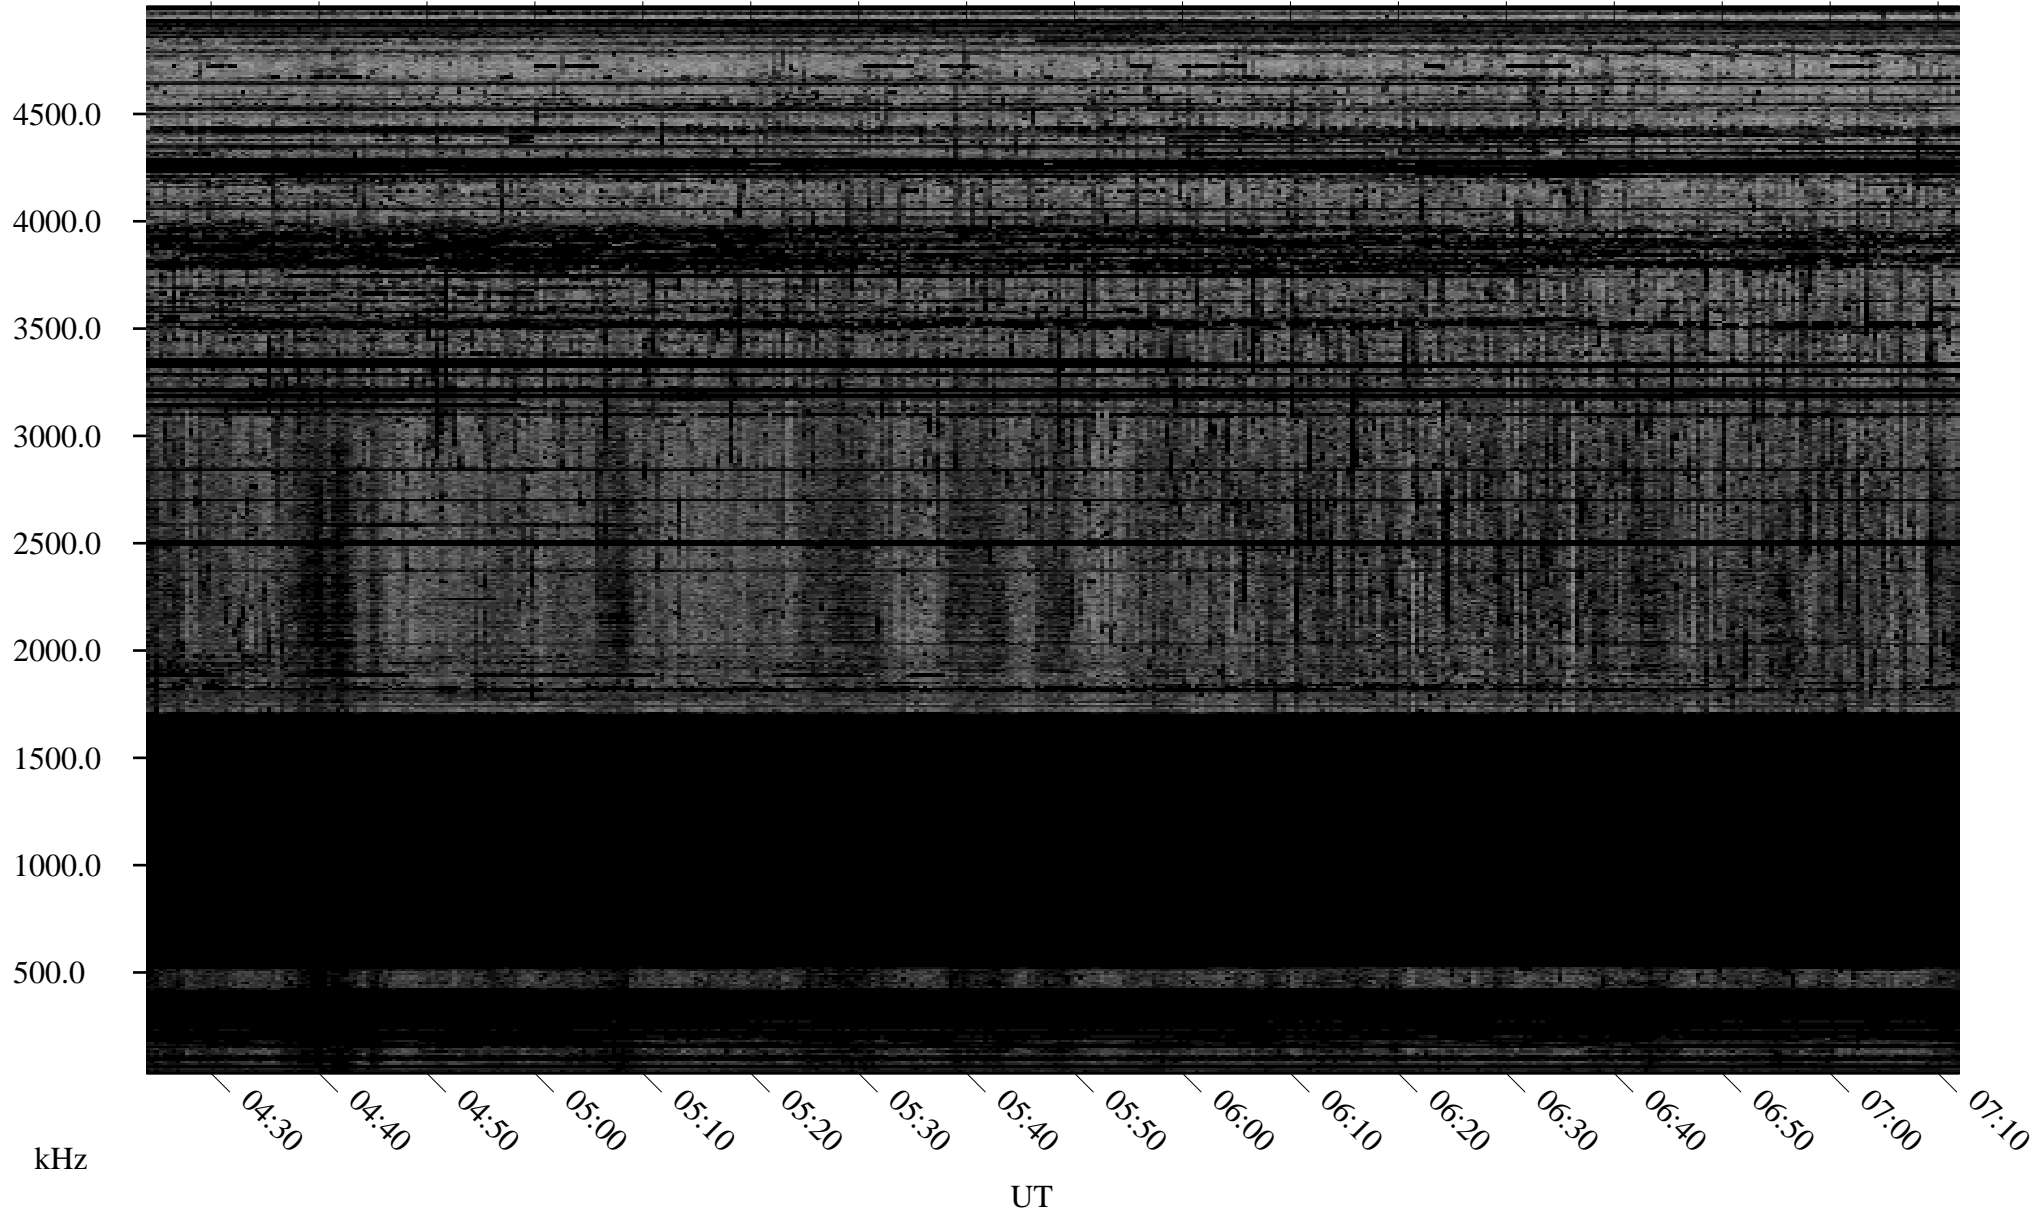

01/27/2010 Churchill, Manitoba

Linear Scale Black = 161 White = 15

ch10027l.r00SUm max_12

Page 1

01/27/2010 Churchill, Manitoba

Linear Scale Black = 161 White = 15

ch10027l.r00SUm max_12

Page 2

01/28/2010 Churchill, Manitoba

Linear Scale Black = 161 White = 15

ch100271.r00SUm max_12

Page 3

01/28/2010 Churchill, Manitoba

Linear Scale Black = 161 White = 15

ch100271.r00SUm max_12

Page 4

01/28/2010 Churchill, Manitoba

Linear Scale Black = 161 White = 15

ch100271.r00SUm max_12

Page 5

01/28/2010 Churchill, Manitoba

Linear Scale Black = 161 White = 15

ch10027l.r00SUm max_12

Page 6

01/28/2010 Churchill, Manitoba

Linear Scale Black = 161 White = 15

ch100271.r00SUm max_12

Page 7

01/28/2010 Churchill, Manitoba

Linear Scale Black = 161 White = 15

ch100271.r00SUm max_12

Page 8