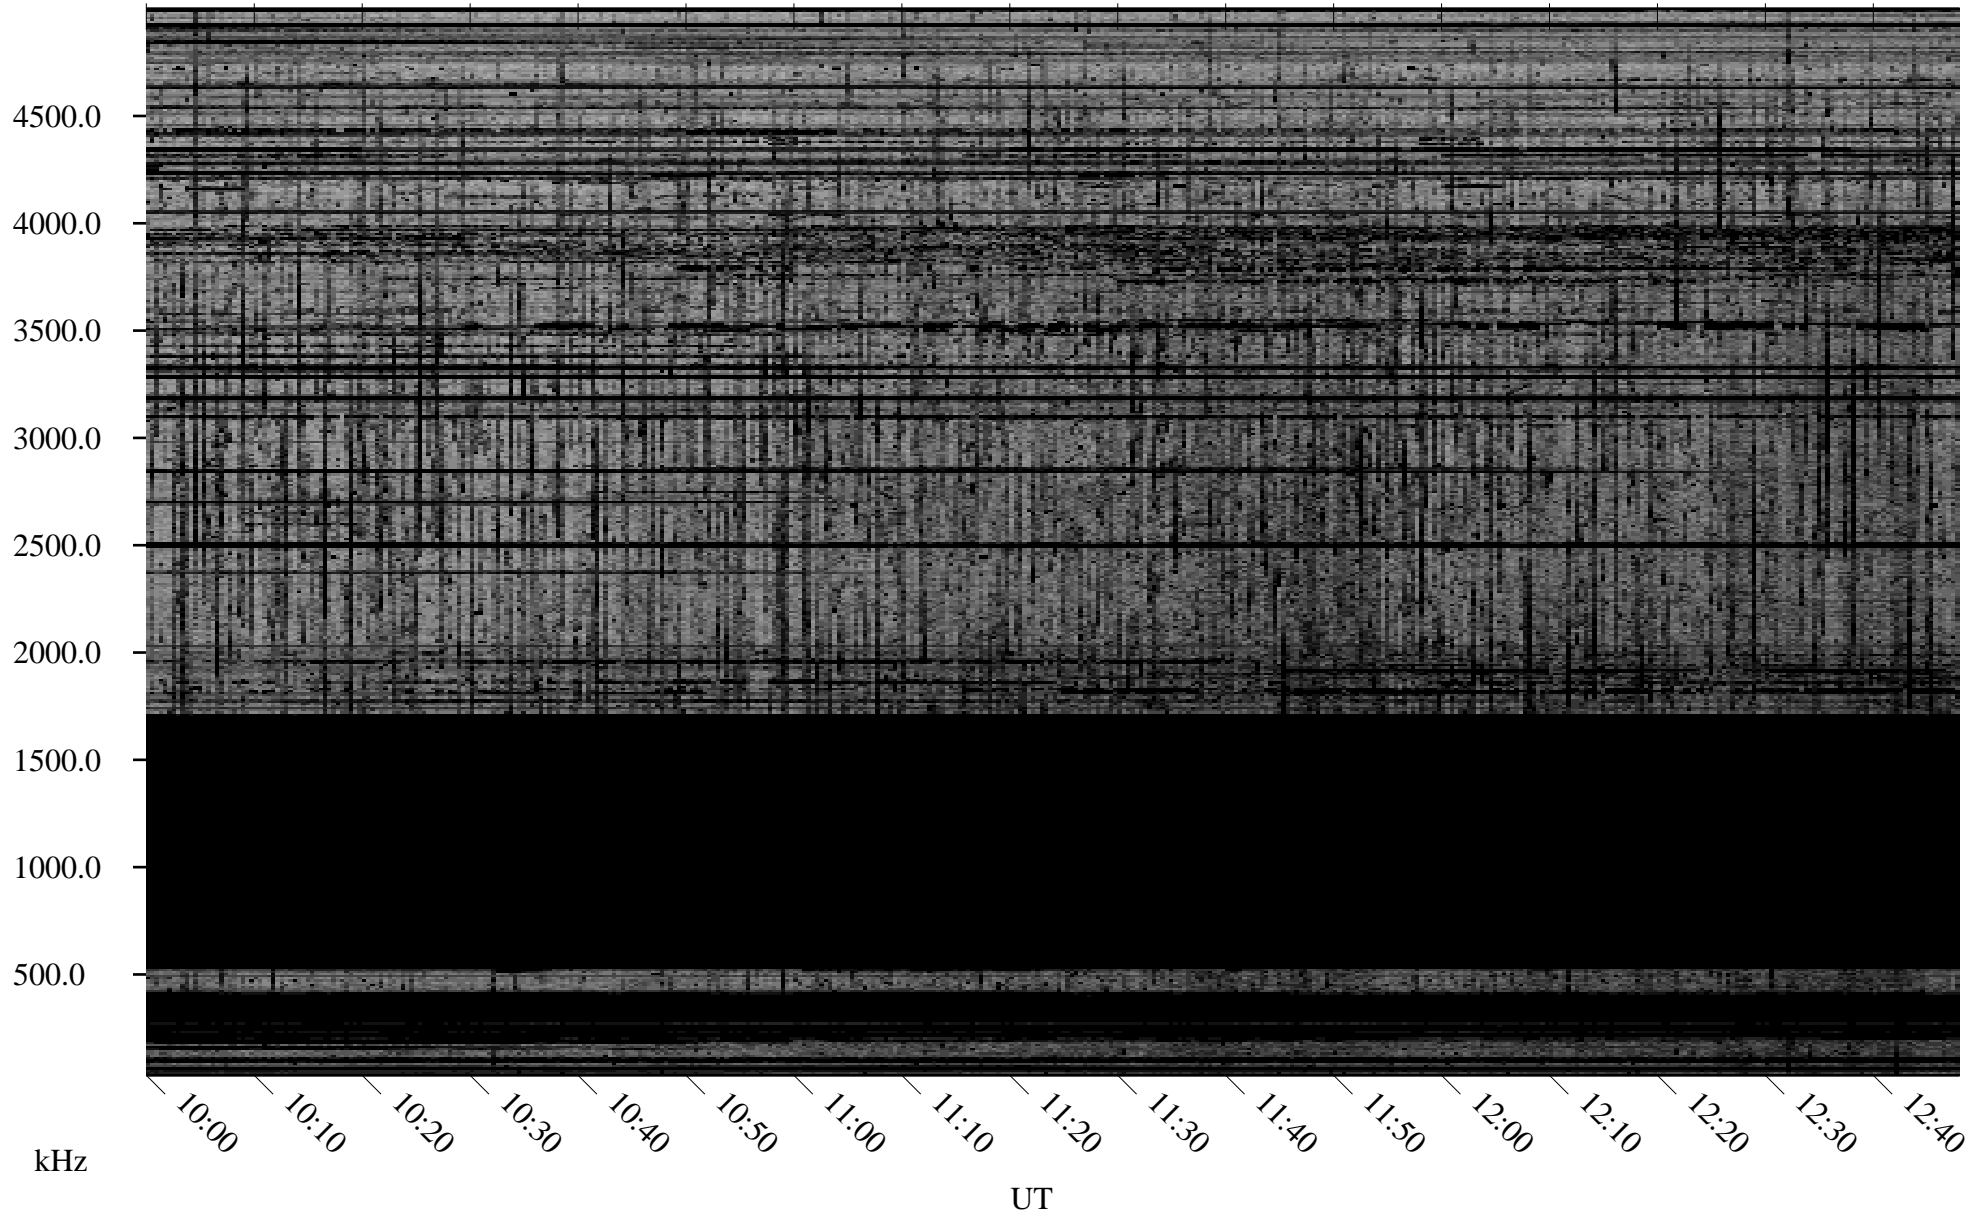

01/27/2010 Churchill, Manitoba

Linear Scale Black = 161 White = 15

ch10027l.r00SUm max_12

Page 1

01/27/2010 Churchill, Manitoba

Linear Scale Black = 161 White = 15

ch10027l.r00SUm max_12

Page 2

01/28/2010 Churchill, Manitoba

Linear Scale Black = 161 White = 15

ch100271.r00SUm max_12

Page 3

01/28/2010 Churchill, Manitoba

Linear Scale Black = 161 White = 15

ch100271.r00SUm max_12

Page 4

01/28/2010 Churchill, Manitoba

Linear Scale Black = 161 White = 15

ch100271.r00SUm max_12

Page 5

01/28/2010 Churchill, Manitoba

Linear Scale Black = 161 White = 15

ch10027l.r00SUm max_12

Page 6

01/28/2010 Churchill, Manitoba

Linear Scale Black = 161 White = 15

ch100271.r00SUm max_12

Page 7

01/28/2010 Churchill, Manitoba

Linear Scale Black = 161 White = 15

ch100271.r00SUm max_12

Page 8