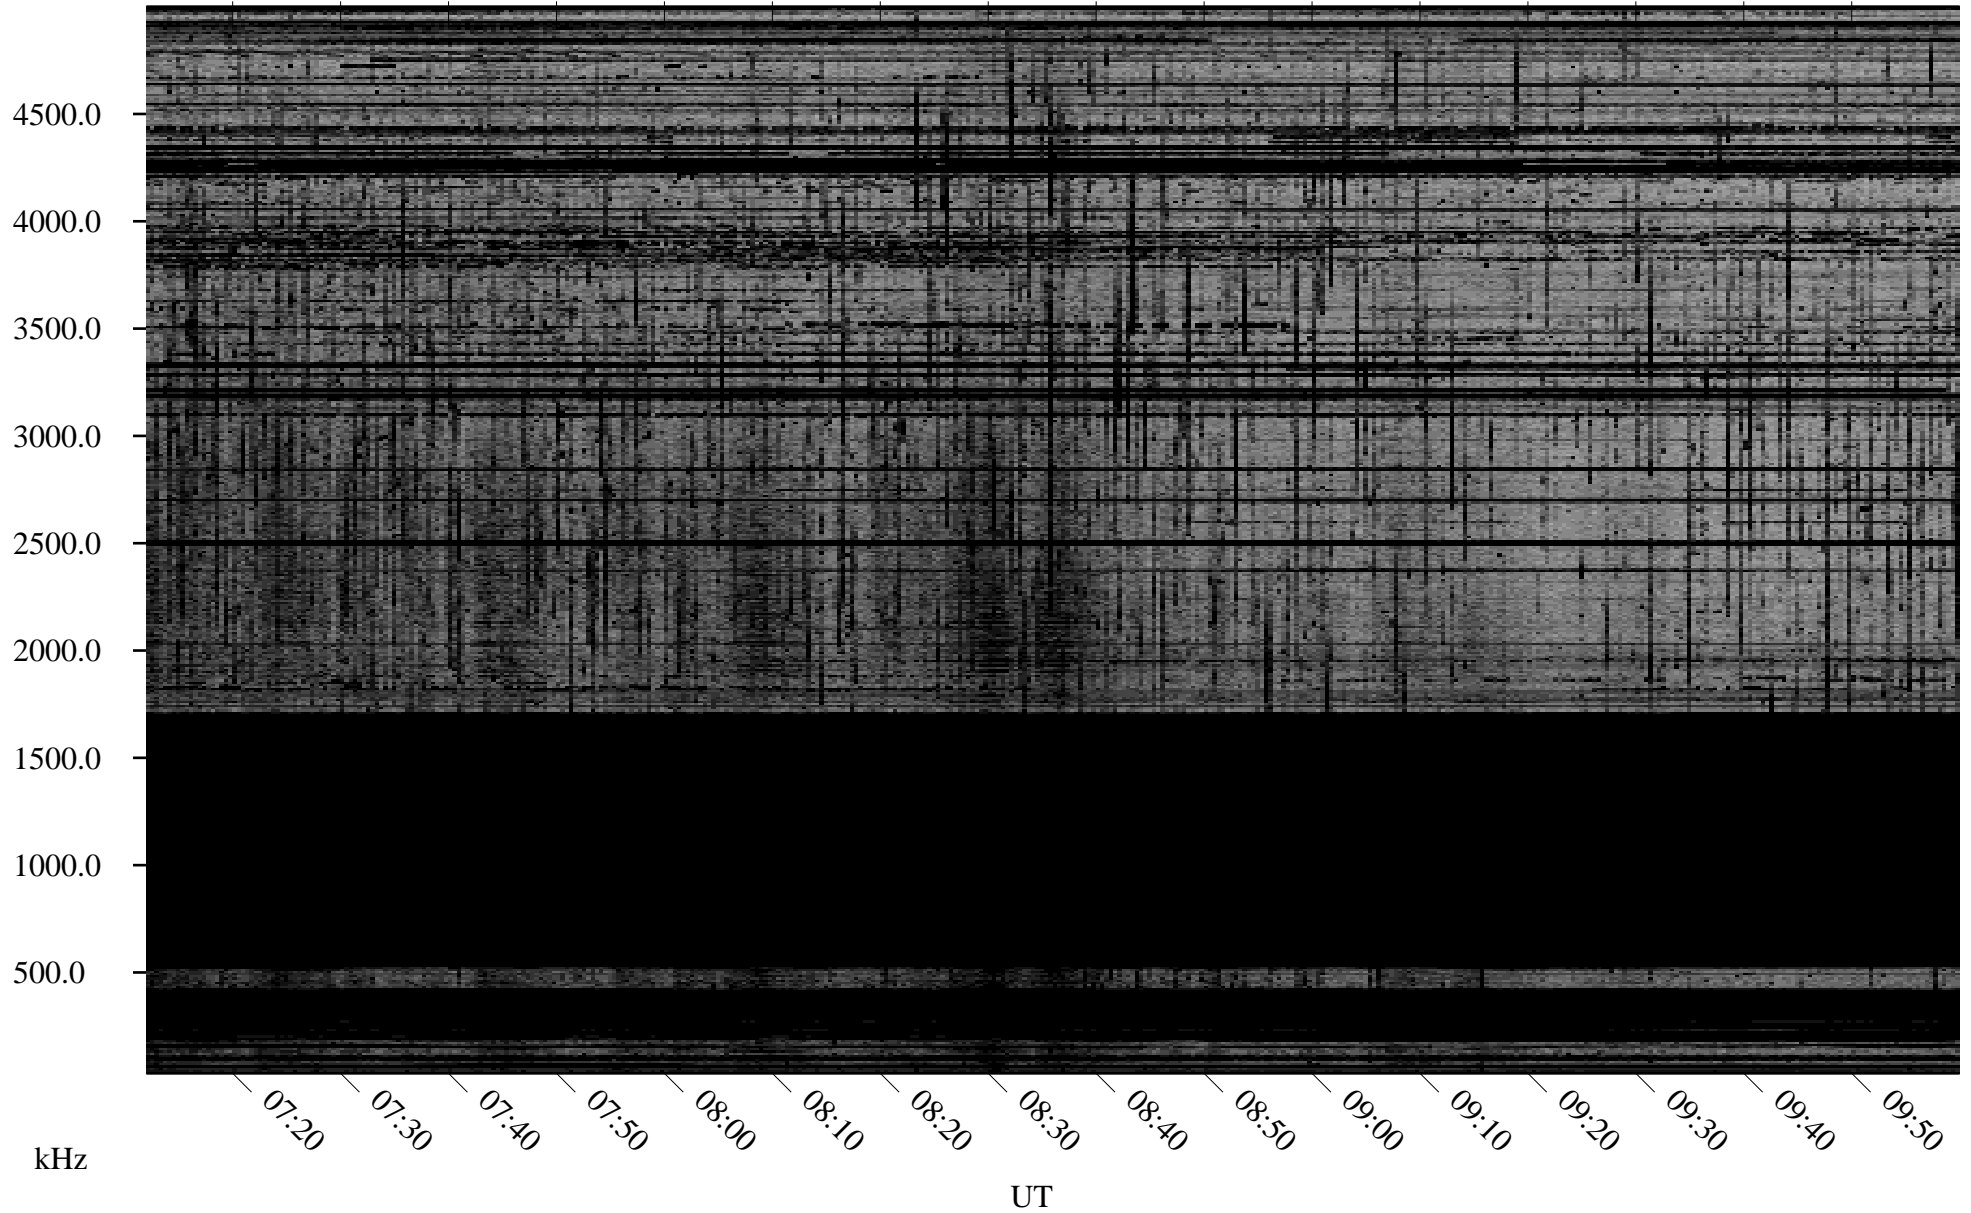

01/27/2010 Churchill, Manitoba

Linear Scale Black = 161 White = 15

ch10027l.r00SUm max_12

Page 1

01/27/2010 Churchill, Manitoba

Linear Scale Black = 161 White = 15

ch10027l.r00SUm max_12

Page 2

01/28/2010 Churchill, Manitoba

Linear Scale Black = 161 White = 15

ch100271.r00SUm max_12

Page 3

01/28/2010 Churchill, Manitoba

Linear Scale Black = 161 White = 15

ch100271.r00SUm max_12

Page 4

01/28/2010 Churchill, Manitoba

Linear Scale Black = 161 White = 15

ch100271.r00SUm max_12

Page 5

01/28/2010 Churchill, Manitoba

Linear Scale Black = 161 White = 15

ch10027l.r00SUm max_12

Page 6

01/28/2010 Churchill, Manitoba

Linear Scale Black = 161 White = 15

ch100271.r00SUm max_12

Page 7

01/28/2010 Churchill, Manitoba

Linear Scale Black = 161 White = 15

ch100271.r00SUm max_12

Page 8