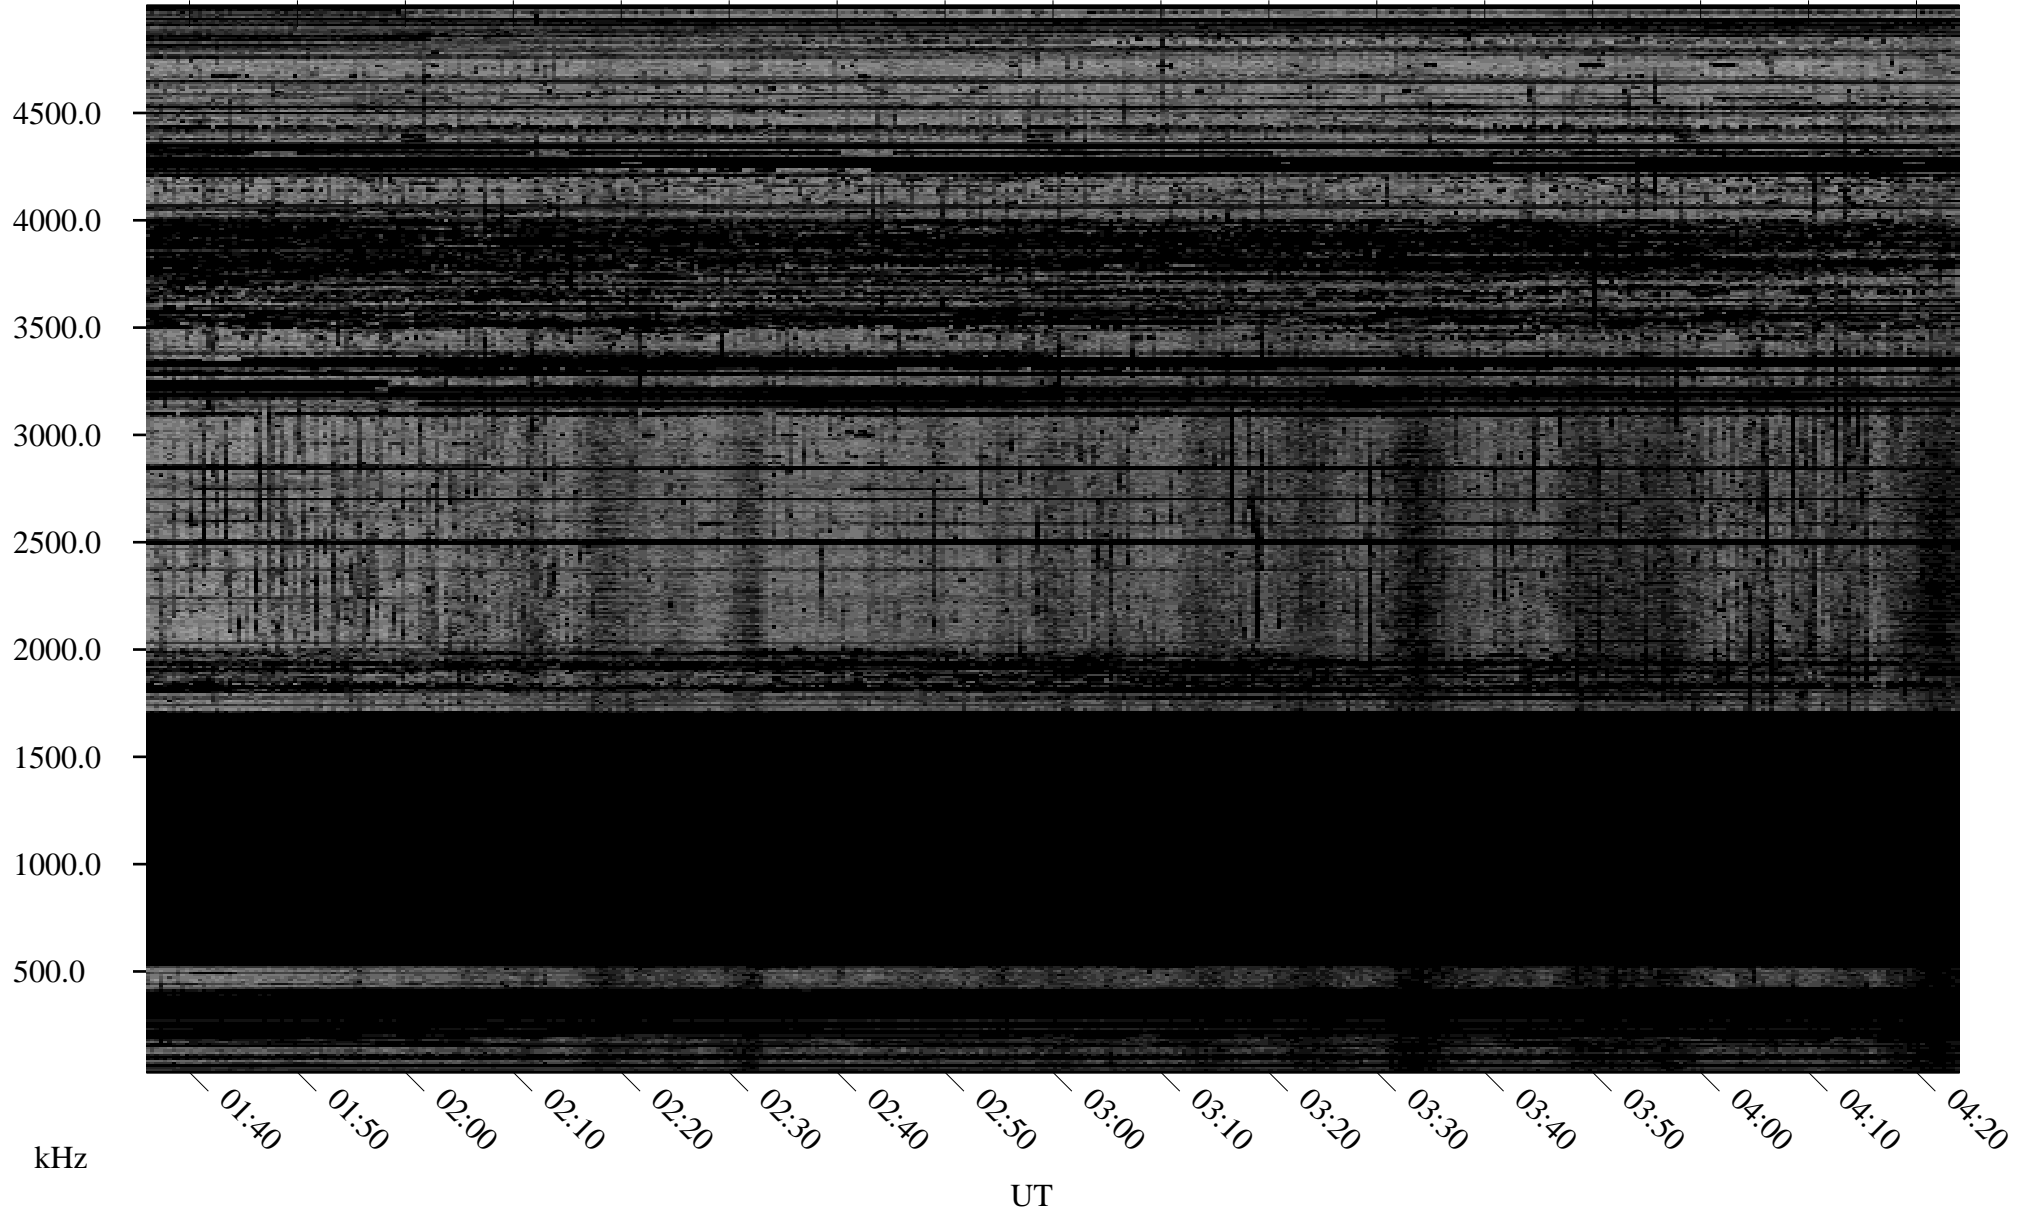

01/27/2010 Churchill, Manitoba

Linear Scale Black = 161 White = 15

ch10027l.r00SUm max_12

Page 1

01/27/2010 Churchill, Manitoba

Linear Scale Black = 161 White = 15

ch10027l.r00SUm max_12

Page 2

01/28/2010 Churchill, Manitoba

Linear Scale Black = 161 White = 15

ch100271.r00SUm max_12

Page 3

01/28/2010 Churchill, Manitoba

Linear Scale Black = 161 White = 15

ch100271.r00SUm max_12

Page 4

01/28/2010 Churchill, Manitoba

Linear Scale Black = 161 White = 15

ch100271.r00SUm max_12

Page 5

01/28/2010 Churchill, Manitoba

Linear Scale Black = 161 White = 15

ch10027l.r00SUm max_12

Page 6

01/28/2010 Churchill, Manitoba

Linear Scale Black = 161 White = 15

ch100271.r00SUm max_12

Page 7

01/28/2010 Churchill, Manitoba

Linear Scale Black = 161 White = 15

ch100271.r00SUm max_12

Page 8