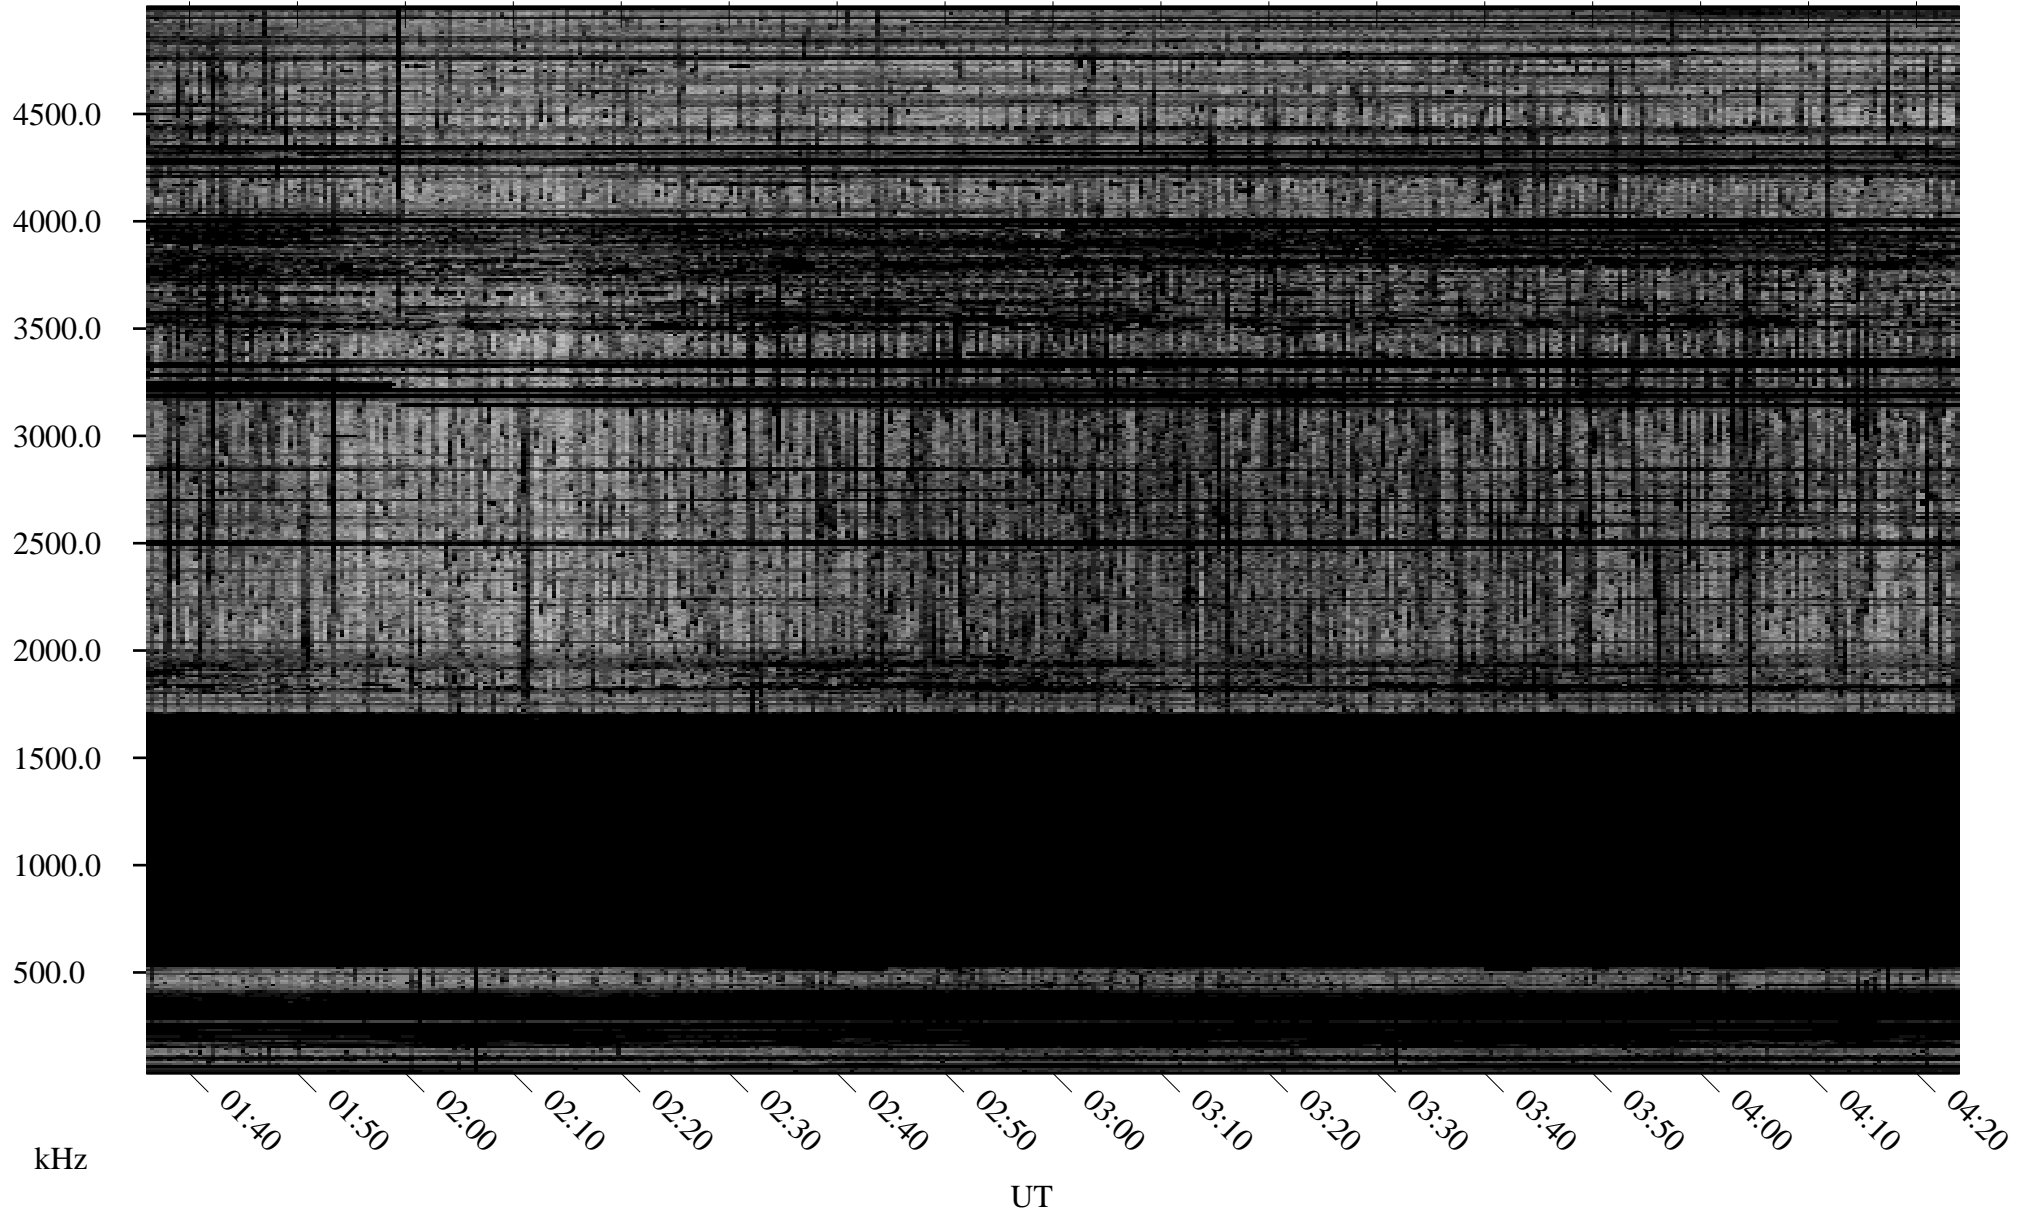

01/28/2010 Churchill, Manitoba

Linear Scale Black = 161 White = 15

ch10028l.r00SUm max_12

Page 1

01/28/2010 Churchill, Manitoba

Linear Scale Black = 161 White = 15

ch10028l.r00SUm max_12

Page 2

01/29/2010 Churchill, Manitoba

Linear Scale Black = 161 White = 15

ch10028l.r00SUm max_12

Page 3

01/29/2010 Churchill, Manitoba

Linear Scale Black = 161 White = 15

ch10028l.r00SUm max_12

Page 4

01/29/2010 Churchill, Manitoba

Linear Scale Black = 161 White = 15

ch10028l.r00SUm max_12

Page 5

01/29/2010 Churchill, Manitoba

Linear Scale Black = 161 White = 15

ch10028l.r00SUm max_12

Page 6

01/29/2010 Churchill, Manitoba

Linear Scale Black = 161 White = 15

ch10028l.r00SUm max_12

Page 7

01/29/2010 Churchill, Manitoba

Linear Scale Black = 161 White = 15

ch10028l.r00SUm max_12

Page 8