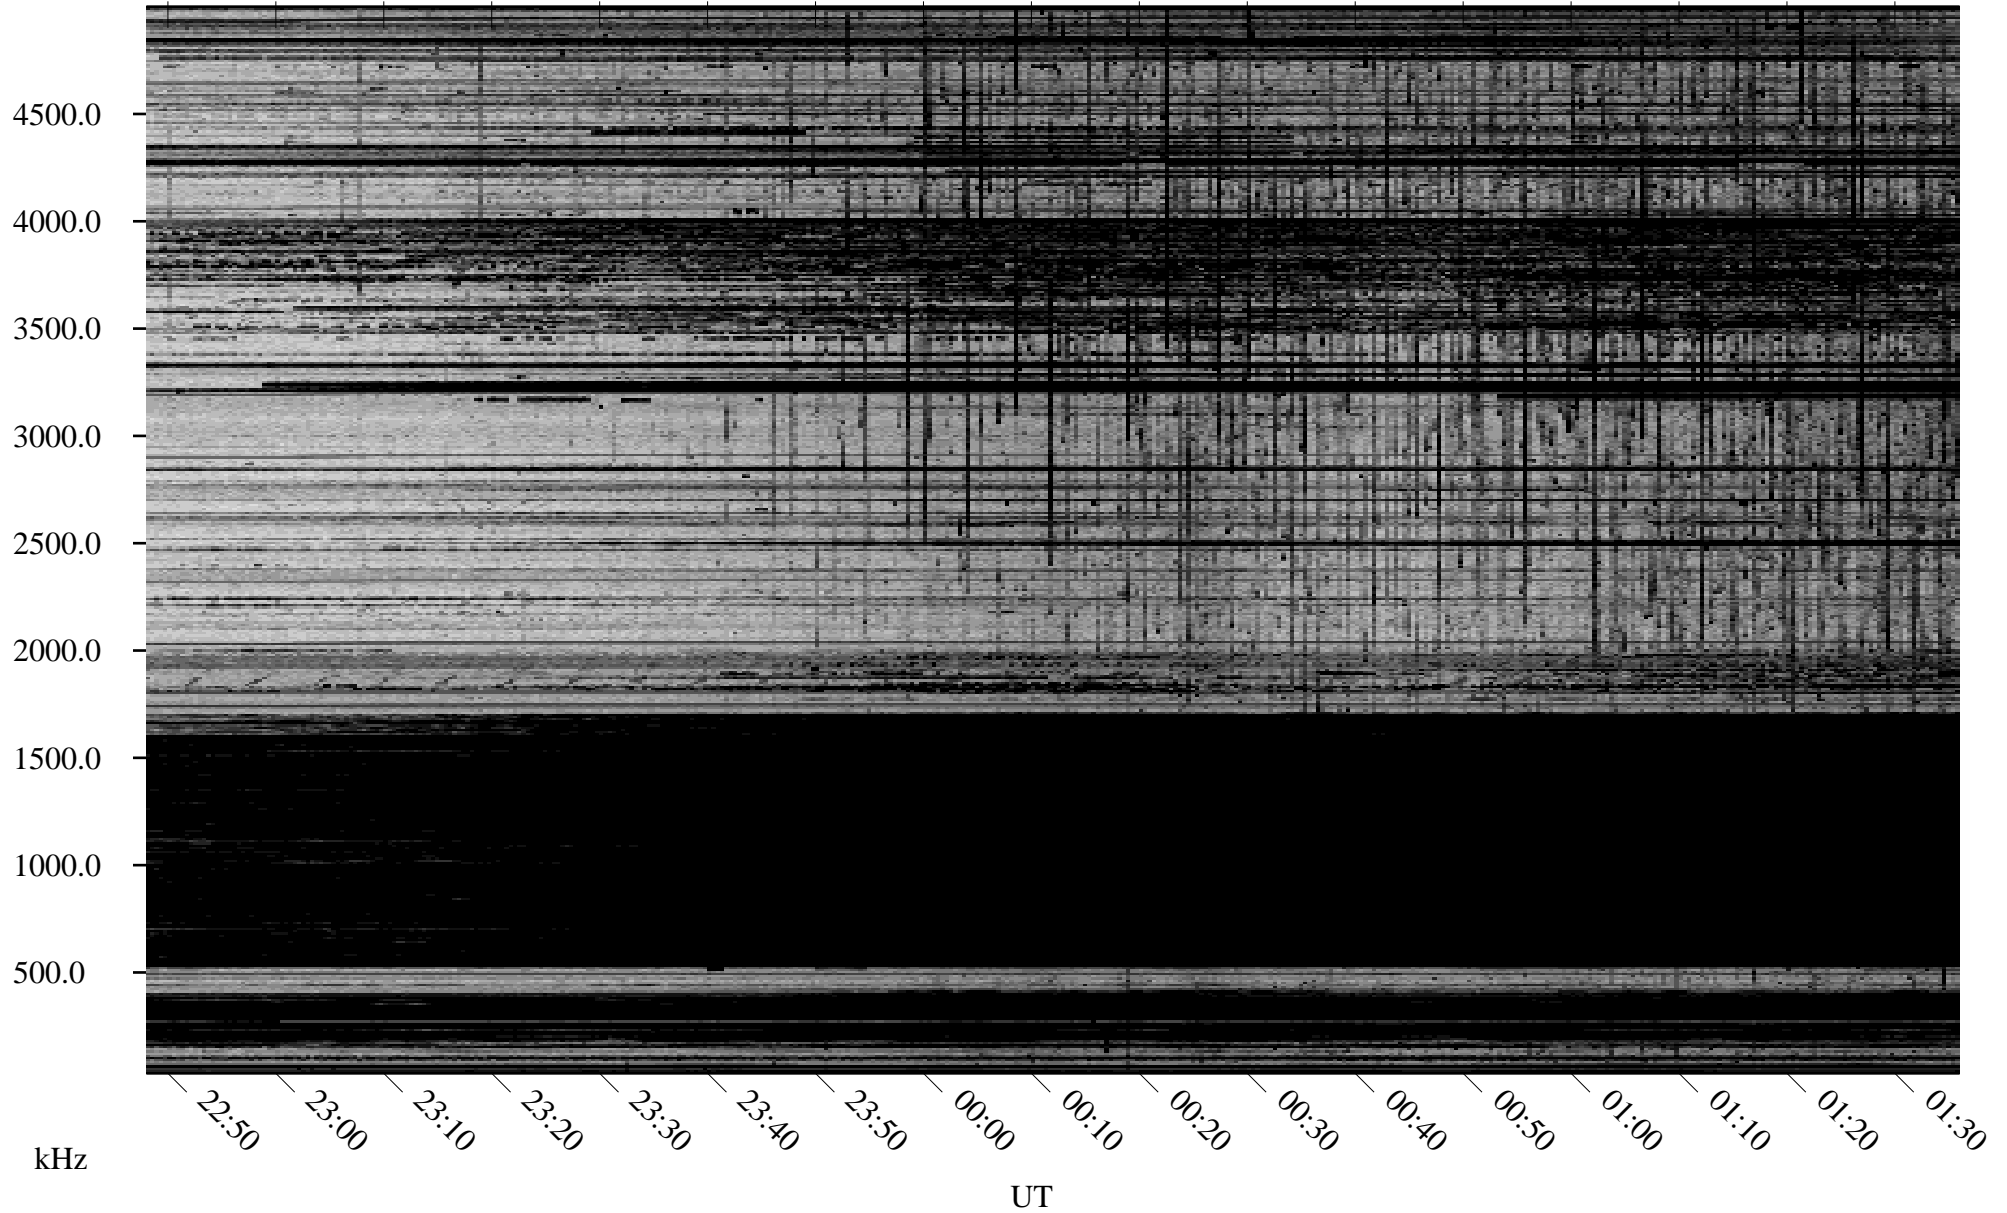

01/28/2010 Churchill, Manitoba

Linear Scale Black = 161 White = 15

ch10028l.r00SUm max_12

Page 1

01/28/2010 Churchill, Manitoba

Linear Scale Black = 161 White = 15

ch10028l.r00SUm max_12

Page 2

01/29/2010 Churchill, Manitoba

Linear Scale Black = 161 White = 15

ch10028l.r00SUm max_12

Page 3

01/29/2010 Churchill, Manitoba

Linear Scale Black = 161 White = 15

ch10028l.r00SUm max_12

Page 4

01/29/2010 Churchill, Manitoba

Linear Scale Black = 161 White = 15

ch10028l.r00SUm max_12

Page 5

01/29/2010 Churchill, Manitoba

Linear Scale Black = 161 White = 15

ch10028l.r00SUm max_12

Page 6

01/29/2010 Churchill, Manitoba

Linear Scale Black = 161 White = 15

ch10028l.r00SUm max_12

Page 7

01/29/2010 Churchill, Manitoba

Linear Scale Black = 161 White = 15

ch10028l.r00SUm max_12

Page 8