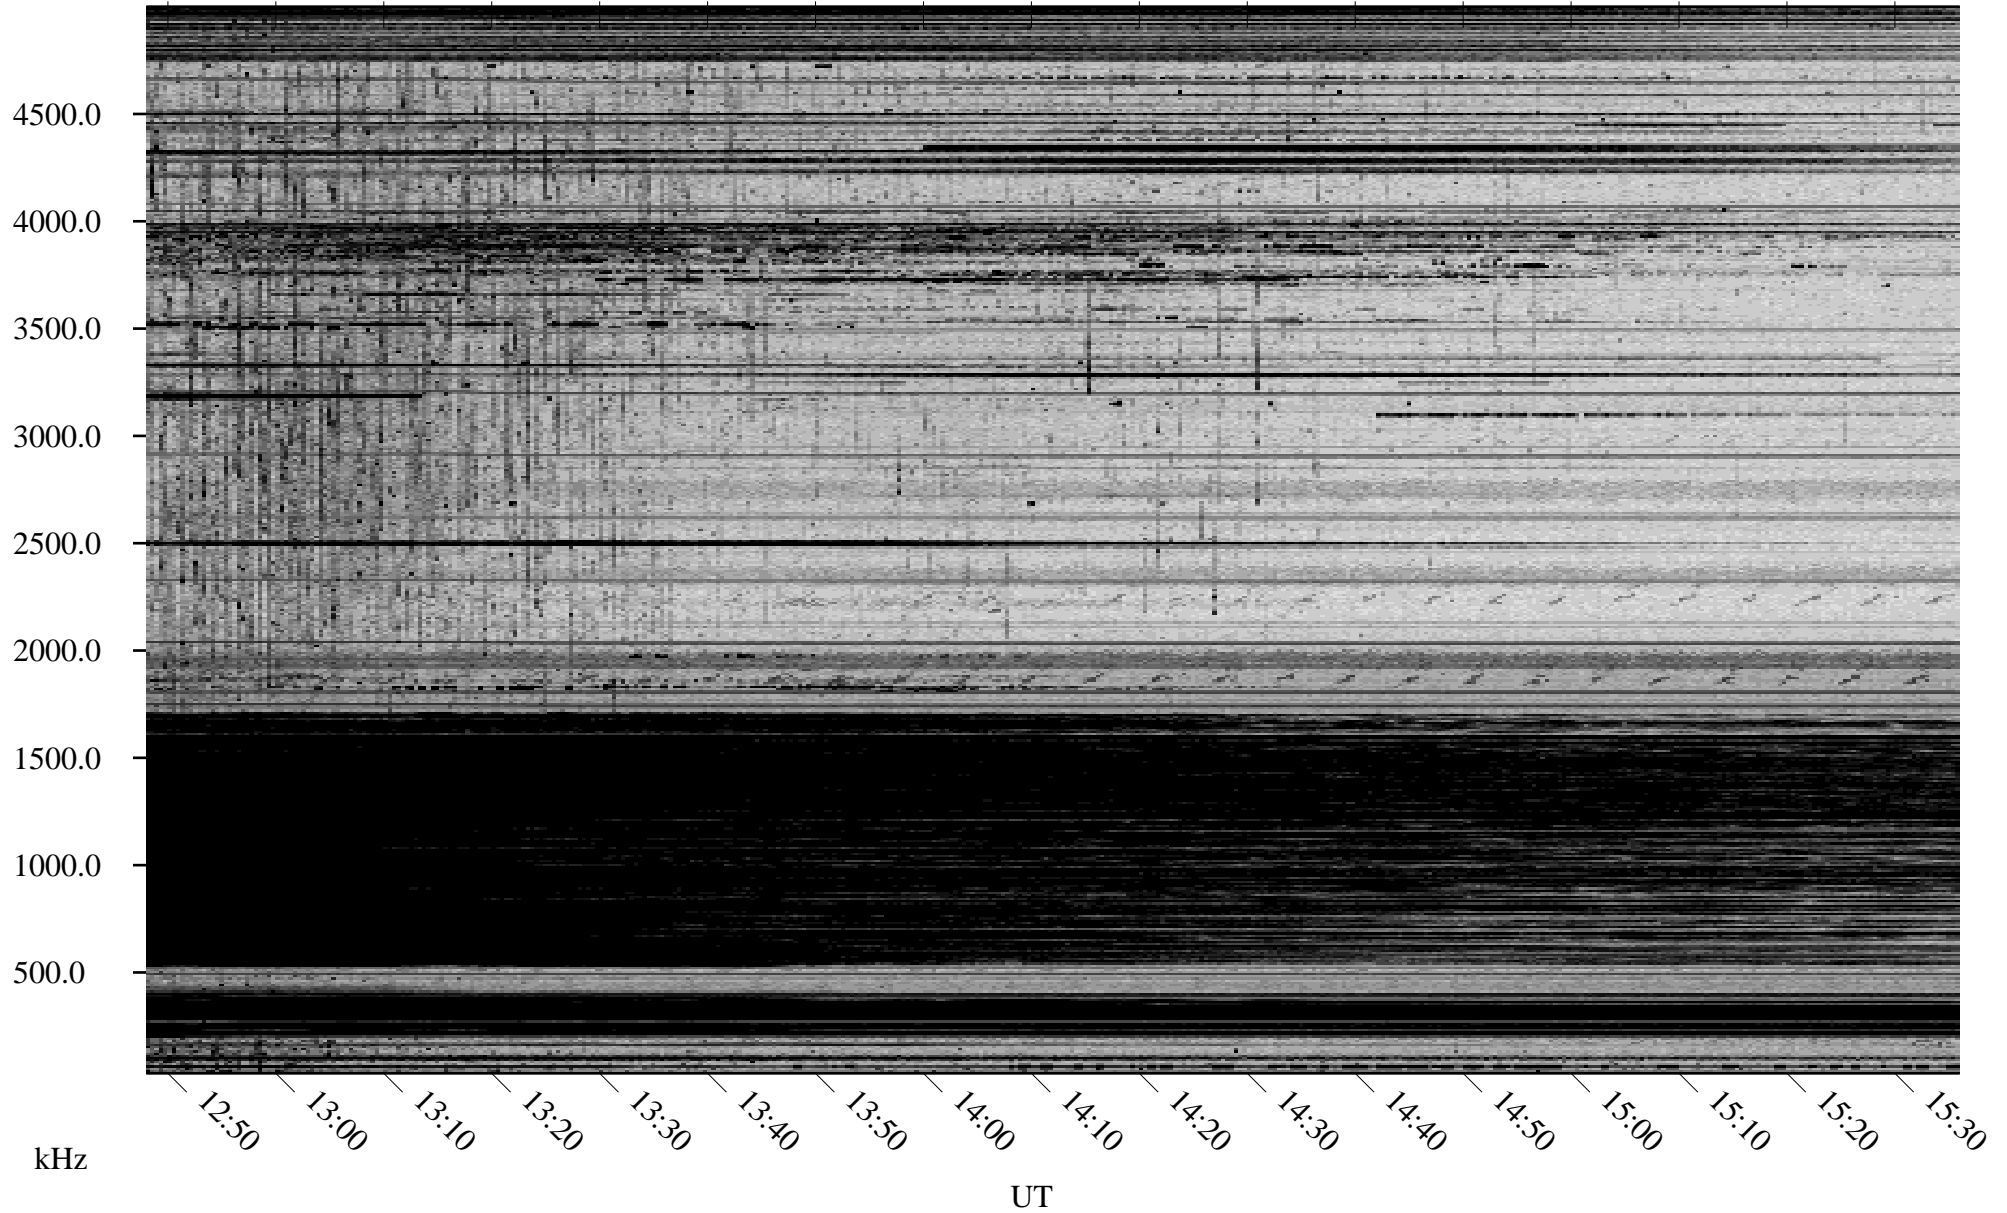

01/28/2010 Churchill, Manitoba

Linear Scale Black = 161 White = 15

ch10028l.r00SUm max_12

Page 1

01/28/2010 Churchill, Manitoba

Linear Scale Black = 161 White = 15

ch10028l.r00SUm max_12

Page 2

01/29/2010 Churchill, Manitoba

Linear Scale Black = 161 White = 15

ch10028l.r00SUm max_12

Page 3

01/29/2010 Churchill, Manitoba

Linear Scale Black = 161 White = 15

ch10028l.r00SUm max_12

Page 4

01/29/2010 Churchill, Manitoba

Linear Scale Black = 161 White = 15

ch10028l.r00SUm max_12

Page 5

01/29/2010 Churchill, Manitoba

Linear Scale Black = 161 White = 15

ch10028l.r00SUm max_12

Page 6

01/29/2010 Churchill, Manitoba

Linear Scale Black = 161 White = 15

ch10028l.r00SUm max_12

Page 7

01/29/2010 Churchill, Manitoba

Linear Scale Black = 161 White = 15

ch10028l.r00SUm max_12

Page 8