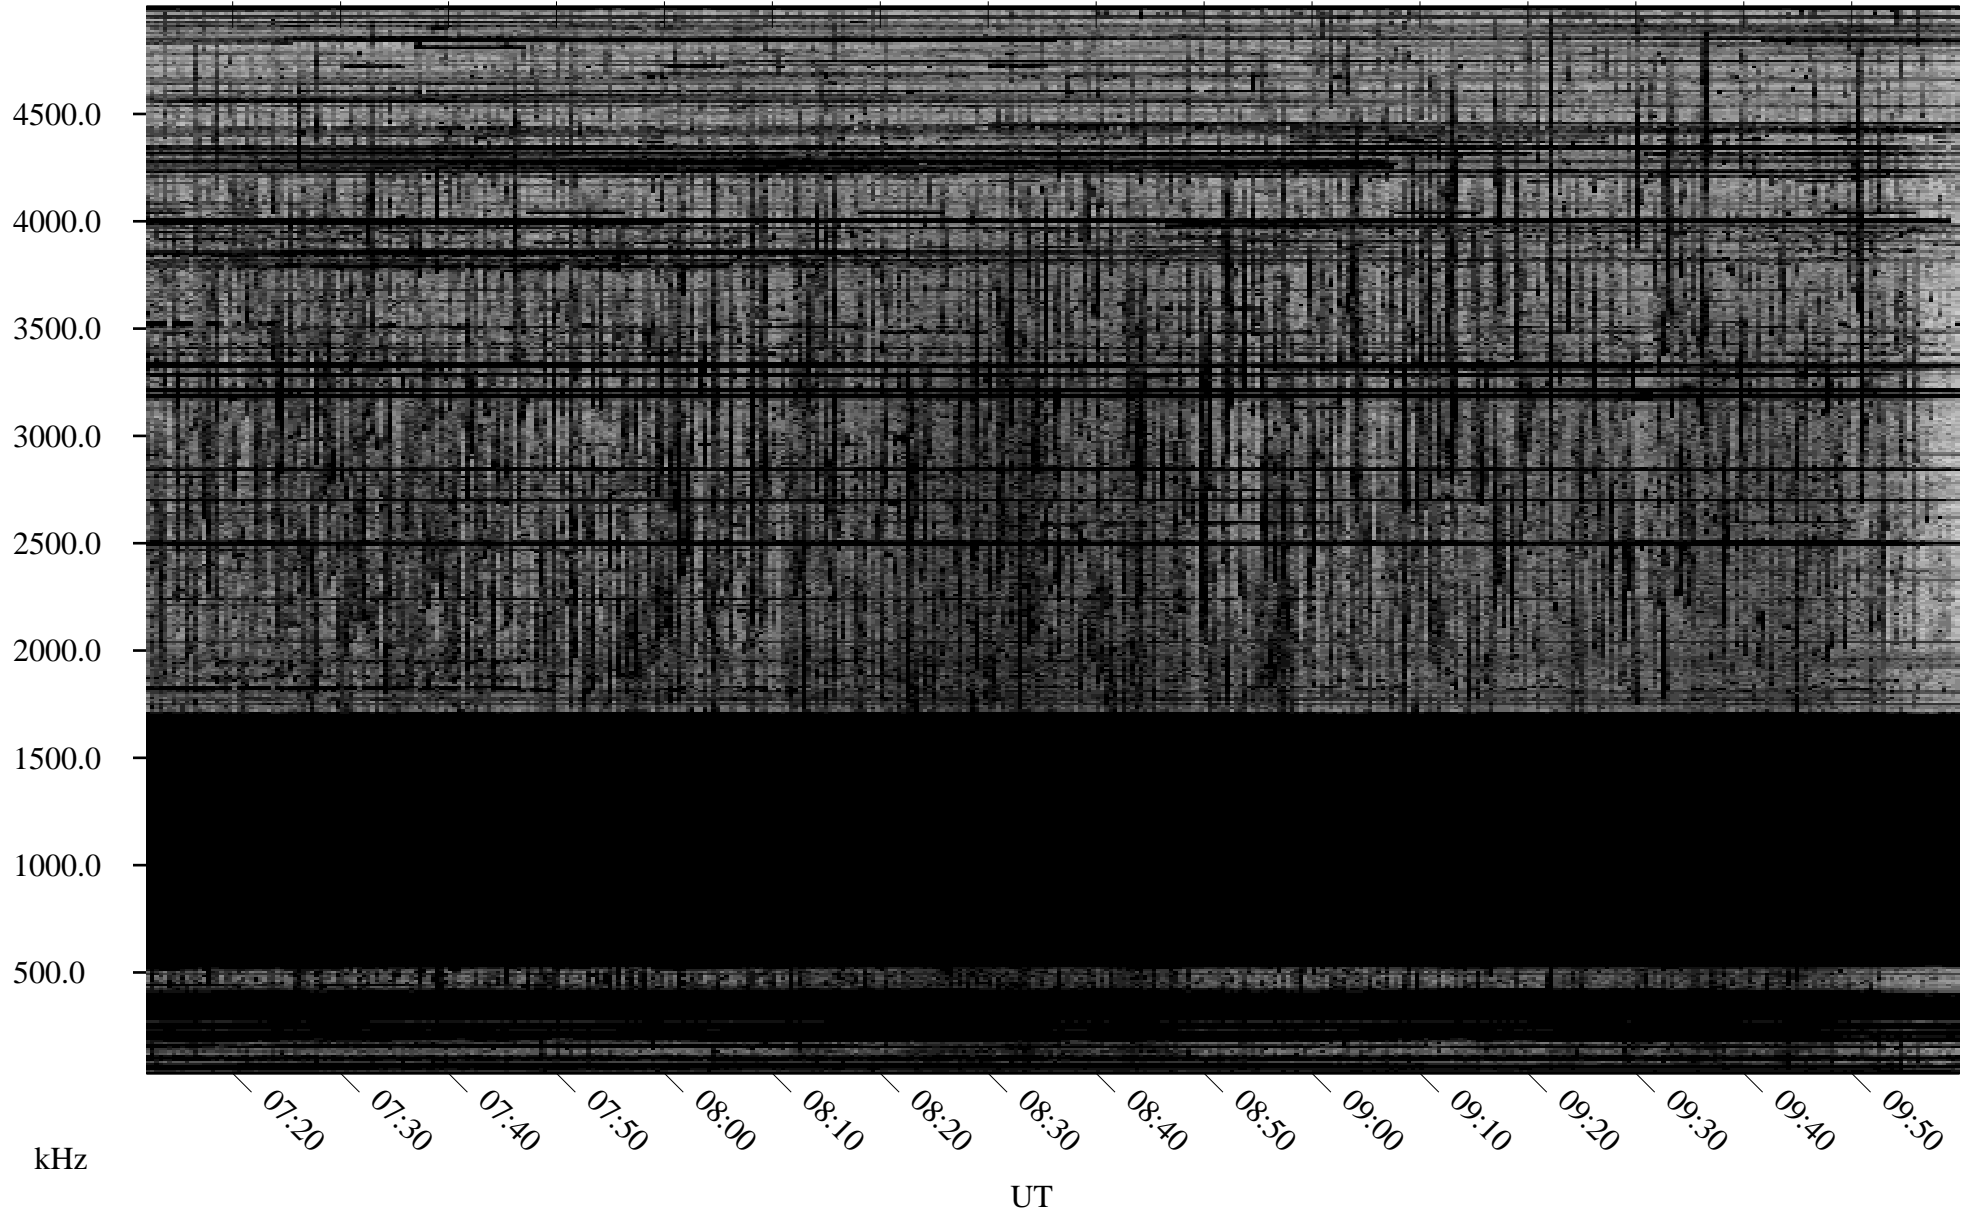

01/28/2010 Churchill, Manitoba

Linear Scale Black = 161 White = 15

ch10028l.r00SUm max_12

Page 1

01/28/2010 Churchill, Manitoba

Linear Scale Black = 161 White = 15

ch10028l.r00SUm max_12

Page 2

01/29/2010 Churchill, Manitoba

Linear Scale Black = 161 White = 15

ch10028l.r00SUm max_12

Page 3

01/29/2010 Churchill, Manitoba

Linear Scale Black = 161 White = 15

ch10028l.r00SUm max_12

Page 4

01/29/2010 Churchill, Manitoba

Linear Scale Black = 161 White = 15

ch10028l.r00SUm max_12

Page 5

01/29/2010 Churchill, Manitoba

Linear Scale Black = 161 White = 15

ch10028l.r00SUm max_12

Page 6

01/29/2010 Churchill, Manitoba

Linear Scale Black = 161 White = 15

ch10028l.r00SUm max_12

Page 7

01/29/2010 Churchill, Manitoba

Linear Scale Black = 161 White = 15

ch10028l.r00SUm max_12

Page 8