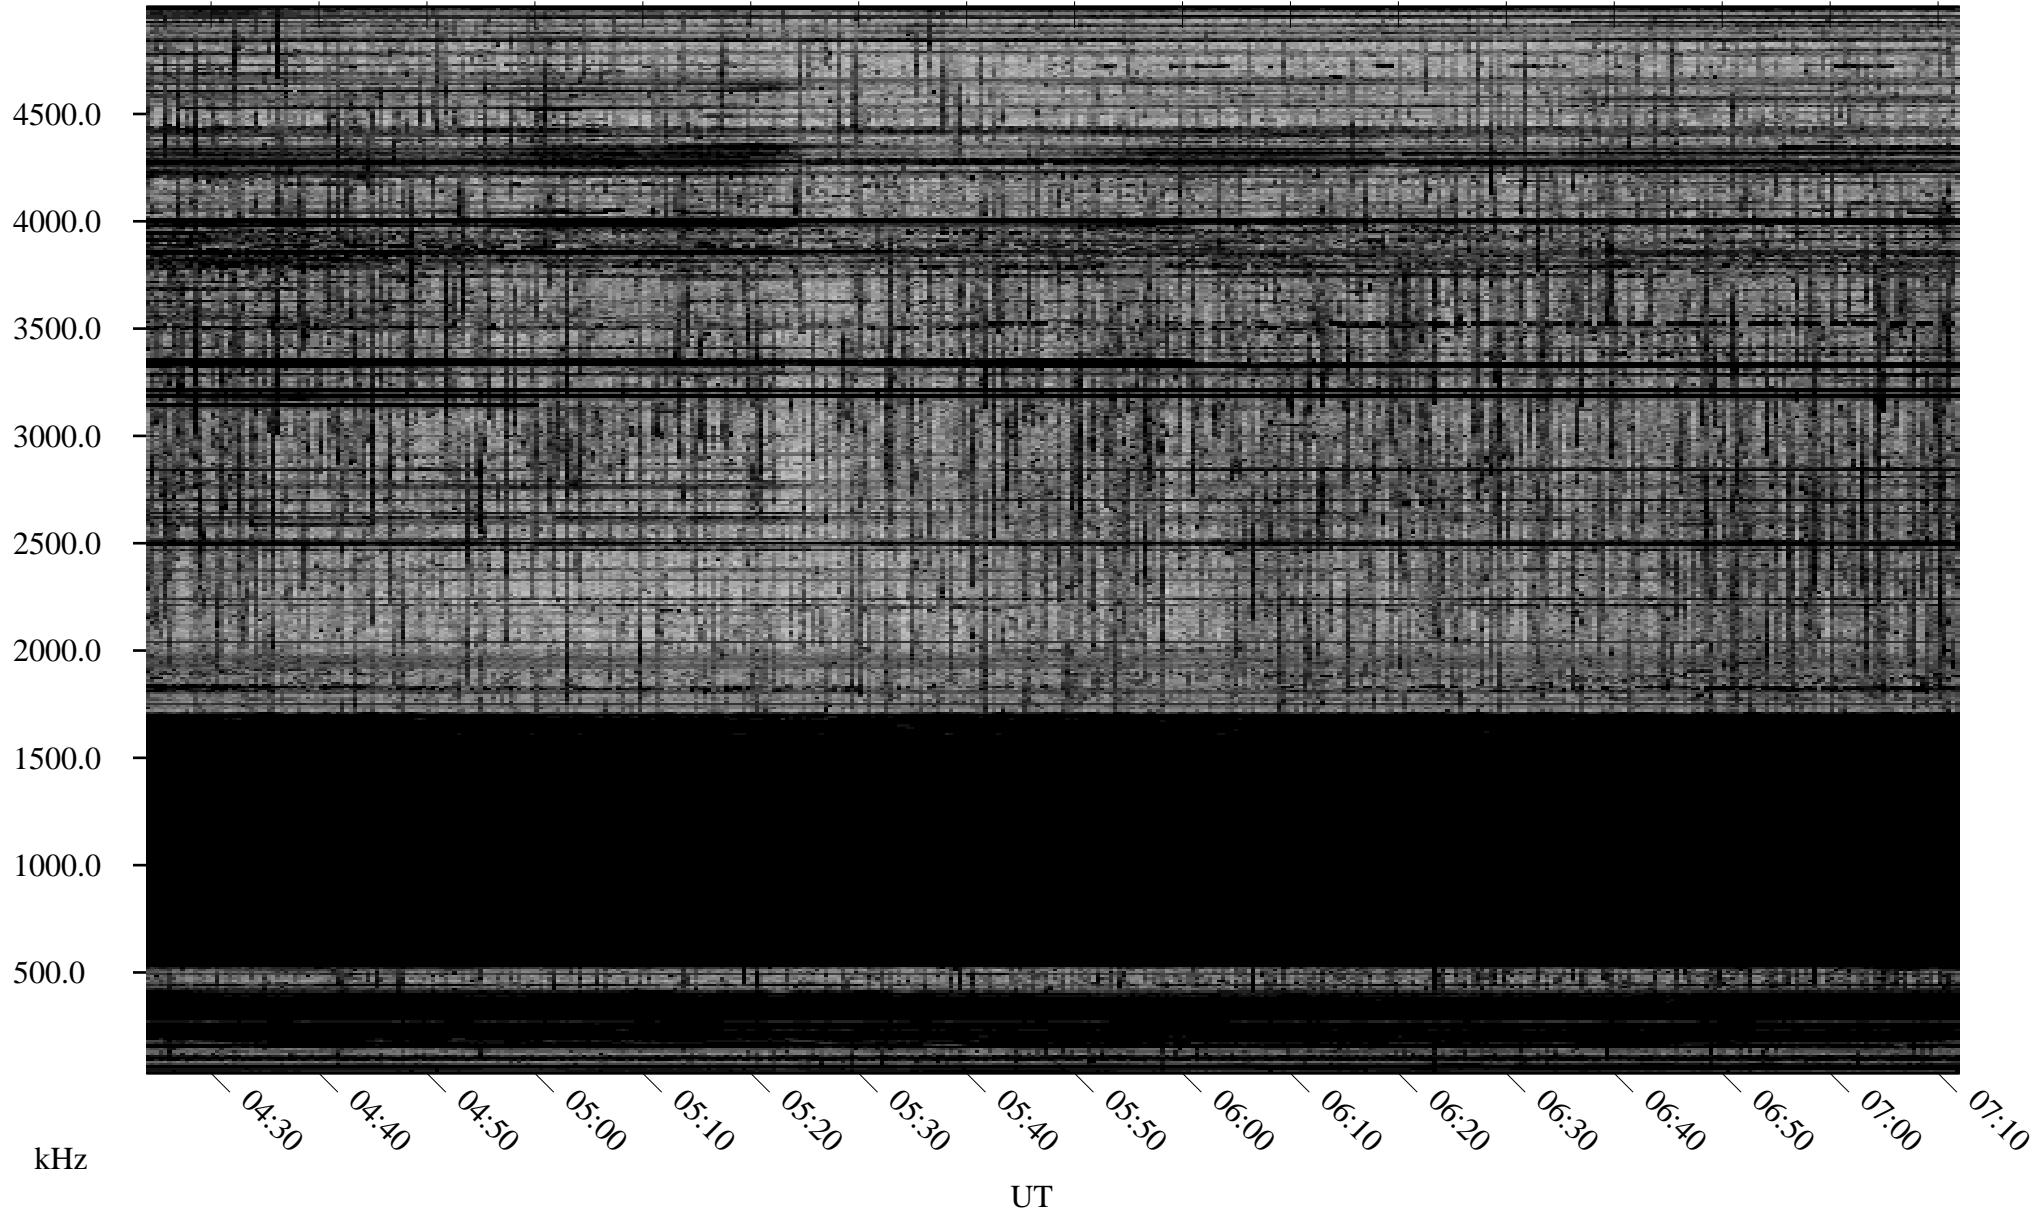

01/28/2010 Churchill, Manitoba

Linear Scale Black = 161 White = 15

ch10028l.r00SUm max_12

Page 1

01/28/2010 Churchill, Manitoba

Linear Scale Black = 161 White = 15

ch10028l.r00SUm max_12

Page 2

01/29/2010 Churchill, Manitoba

Linear Scale Black = 161 White = 15

ch10028l.r00SUm max_12

Page 3

01/29/2010 Churchill, Manitoba

Linear Scale Black = 161 White = 15

ch10028l.r00SUm max_12

Page 4

01/29/2010 Churchill, Manitoba

Linear Scale Black = 161 White = 15

ch10028l.r00SUm max_12

Page 5

01/29/2010 Churchill, Manitoba

Linear Scale Black = 161 White = 15

ch10028l.r00SUm max_12

Page 6

01/29/2010 Churchill, Manitoba

Linear Scale Black = 161 White = 15

ch10028l.r00SUm max_12

Page 7

01/29/2010 Churchill, Manitoba

Linear Scale Black = 161 White = 15

ch10028l.r00SUm max_12

Page 8