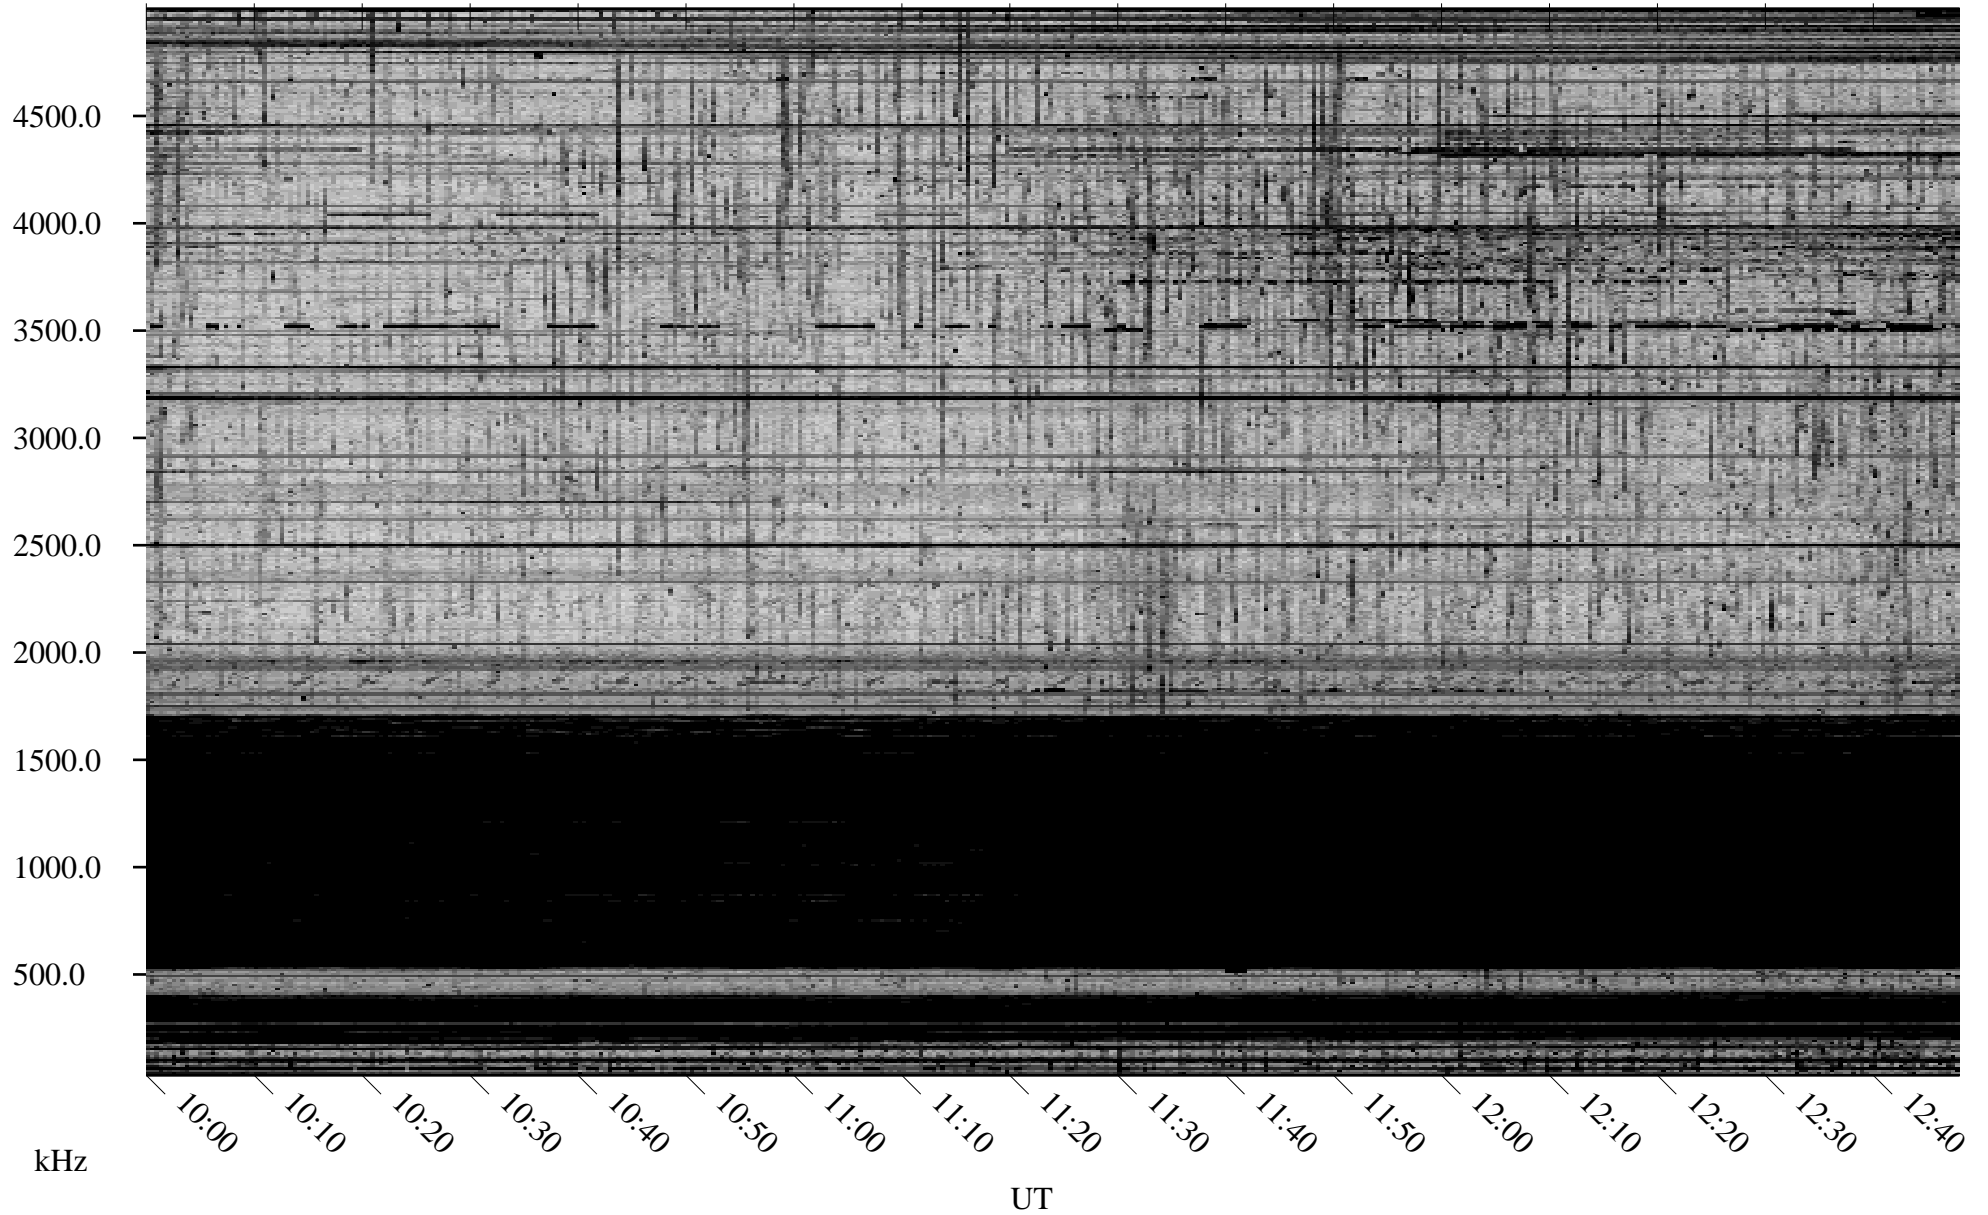

01/28/2010 Churchill, Manitoba

Linear Scale Black = 161 White = 15

ch10028l.r00SUm max_12

Page 1

01/28/2010 Churchill, Manitoba

Linear Scale Black = 161 White = 15

ch10028l.r00SUm max_12

Page 2

01/29/2010 Churchill, Manitoba

Linear Scale Black = 161 White = 15

ch10028l.r00SUm max_12

Page 3

01/29/2010 Churchill, Manitoba

Linear Scale Black = 161 White = 15

ch10028l.r00SUm max_12

Page 4

01/29/2010 Churchill, Manitoba

Linear Scale Black = 161 White = 15

ch10028l.r00SUm max_12

Page 5

01/29/2010 Churchill, Manitoba

Linear Scale Black = 161 White = 15

ch10028l.r00SUm max_12

Page 6

01/29/2010 Churchill, Manitoba

Linear Scale Black = 161 White = 15

ch10028l.r00SUm max_12

Page 7

01/29/2010 Churchill, Manitoba

Linear Scale Black = 161 White = 15

ch10028l.r00SUm max_12

Page 8