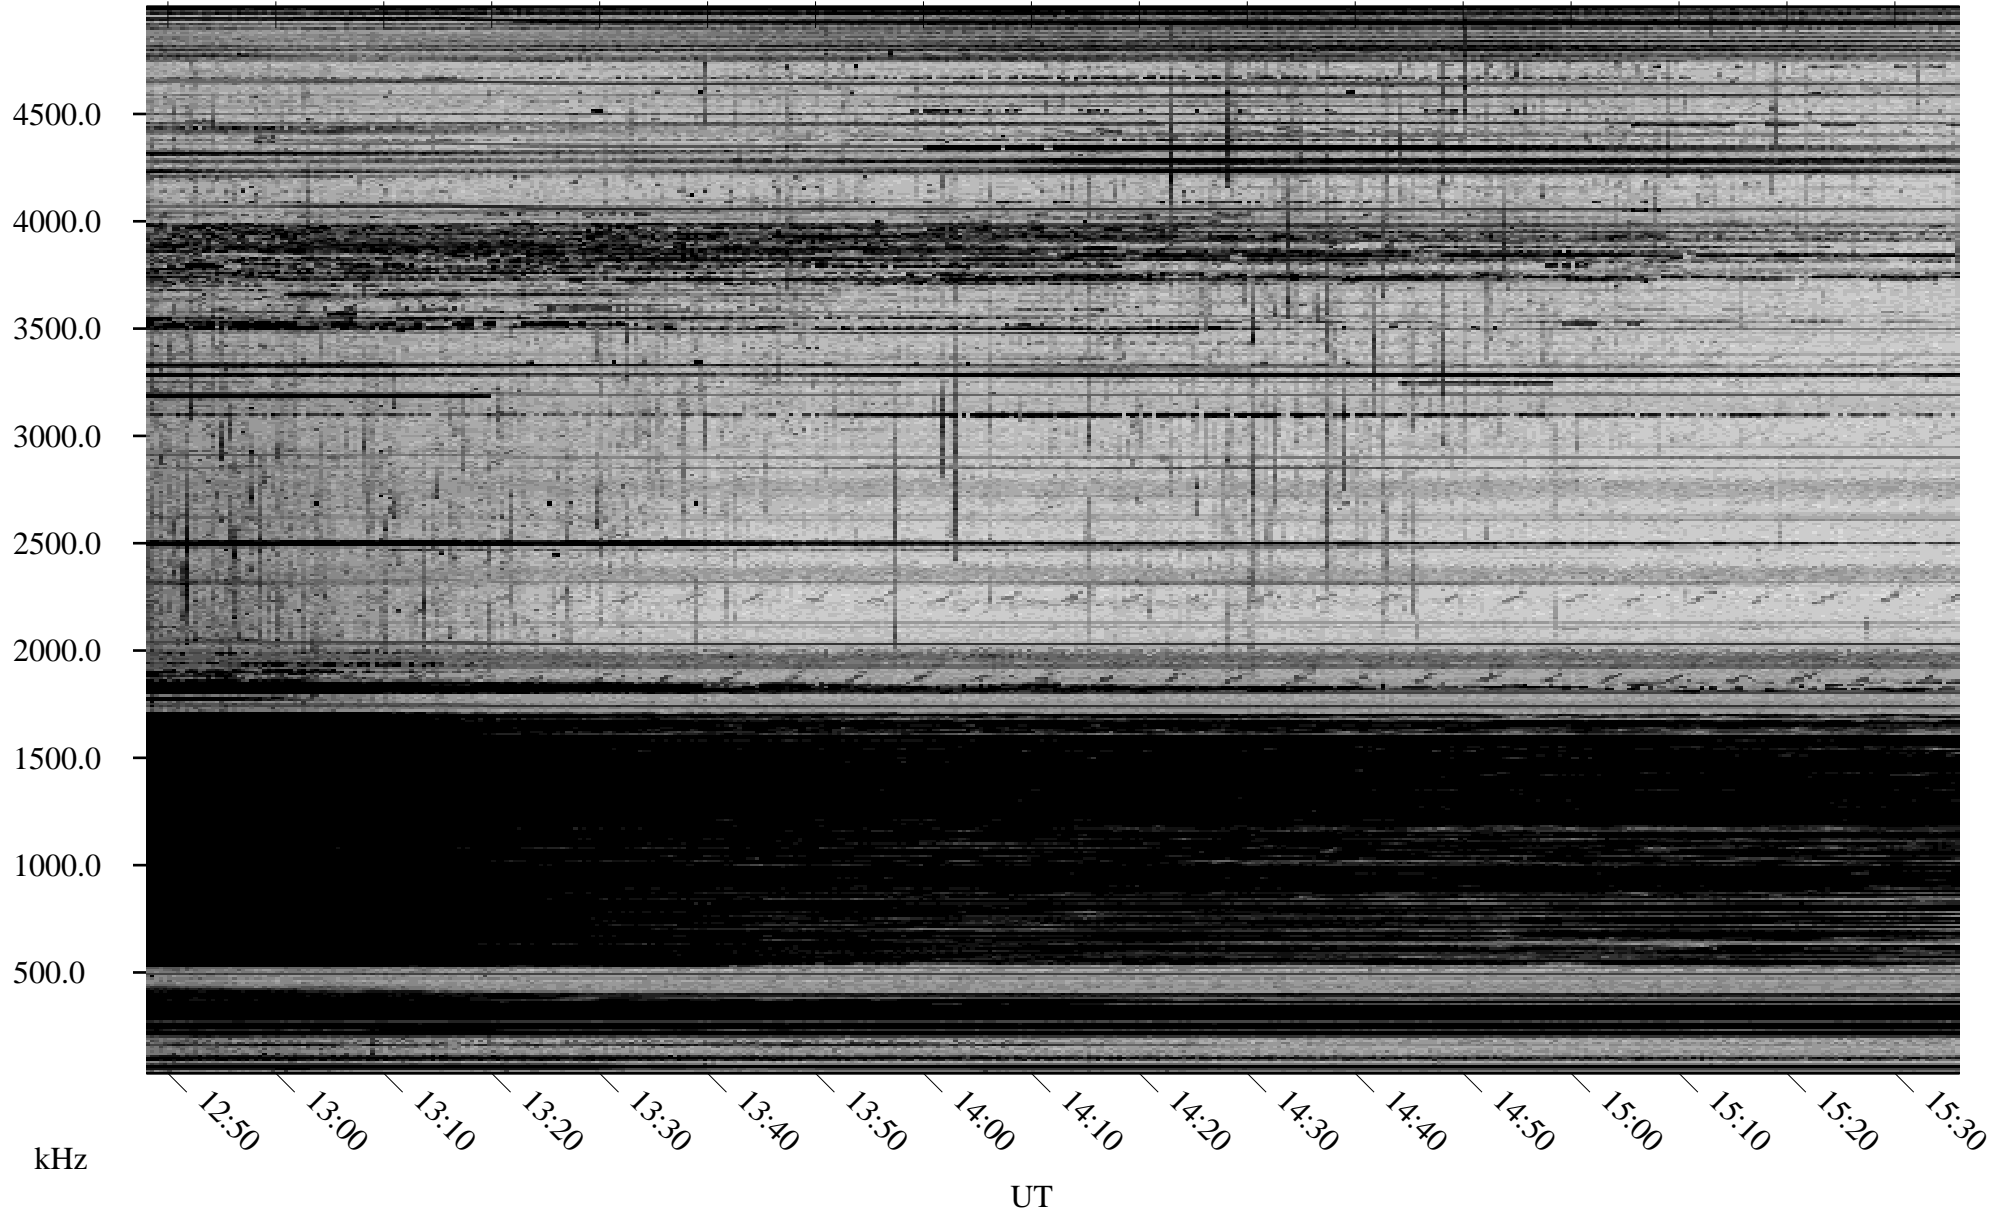

01/29/2010 Churchill, Manitoba

Linear Scale Black = 161 White = 15

ch10029l.r00SUm max_12

Page 1

01/29/2010 Churchill, Manitoba

Linear Scale Black = 161 White = 15

ch10029l.r00SUm max_12

Page 2

01/30/2010 Churchill, Manitoba

Linear Scale Black = 161 White = 15

ch10029l.r00SUm max_12

Page 3

01/30/2010 Churchill, Manitoba

Linear Scale Black = 161 White = 15

ch10029l.r00SUm max_12

Page 4

01/30/2010 Churchill, Manitoba

Linear Scale Black = 161 White = 15

ch10029l.r00SUm max_12

Page 5

01/30/2010 Churchill, Manitoba

Linear Scale Black = 161 White = 15

ch10029l.r00SUm max_12

Page 6

01/30/2010 Churchill, Manitoba

Linear Scale Black = 161 White = 15

ch10029l.r00SUm max_12

Page 7

01/30/2010 Churchill, Manitoba

Linear Scale Black = 161 White = 15

ch10029l.r00SUm max_12