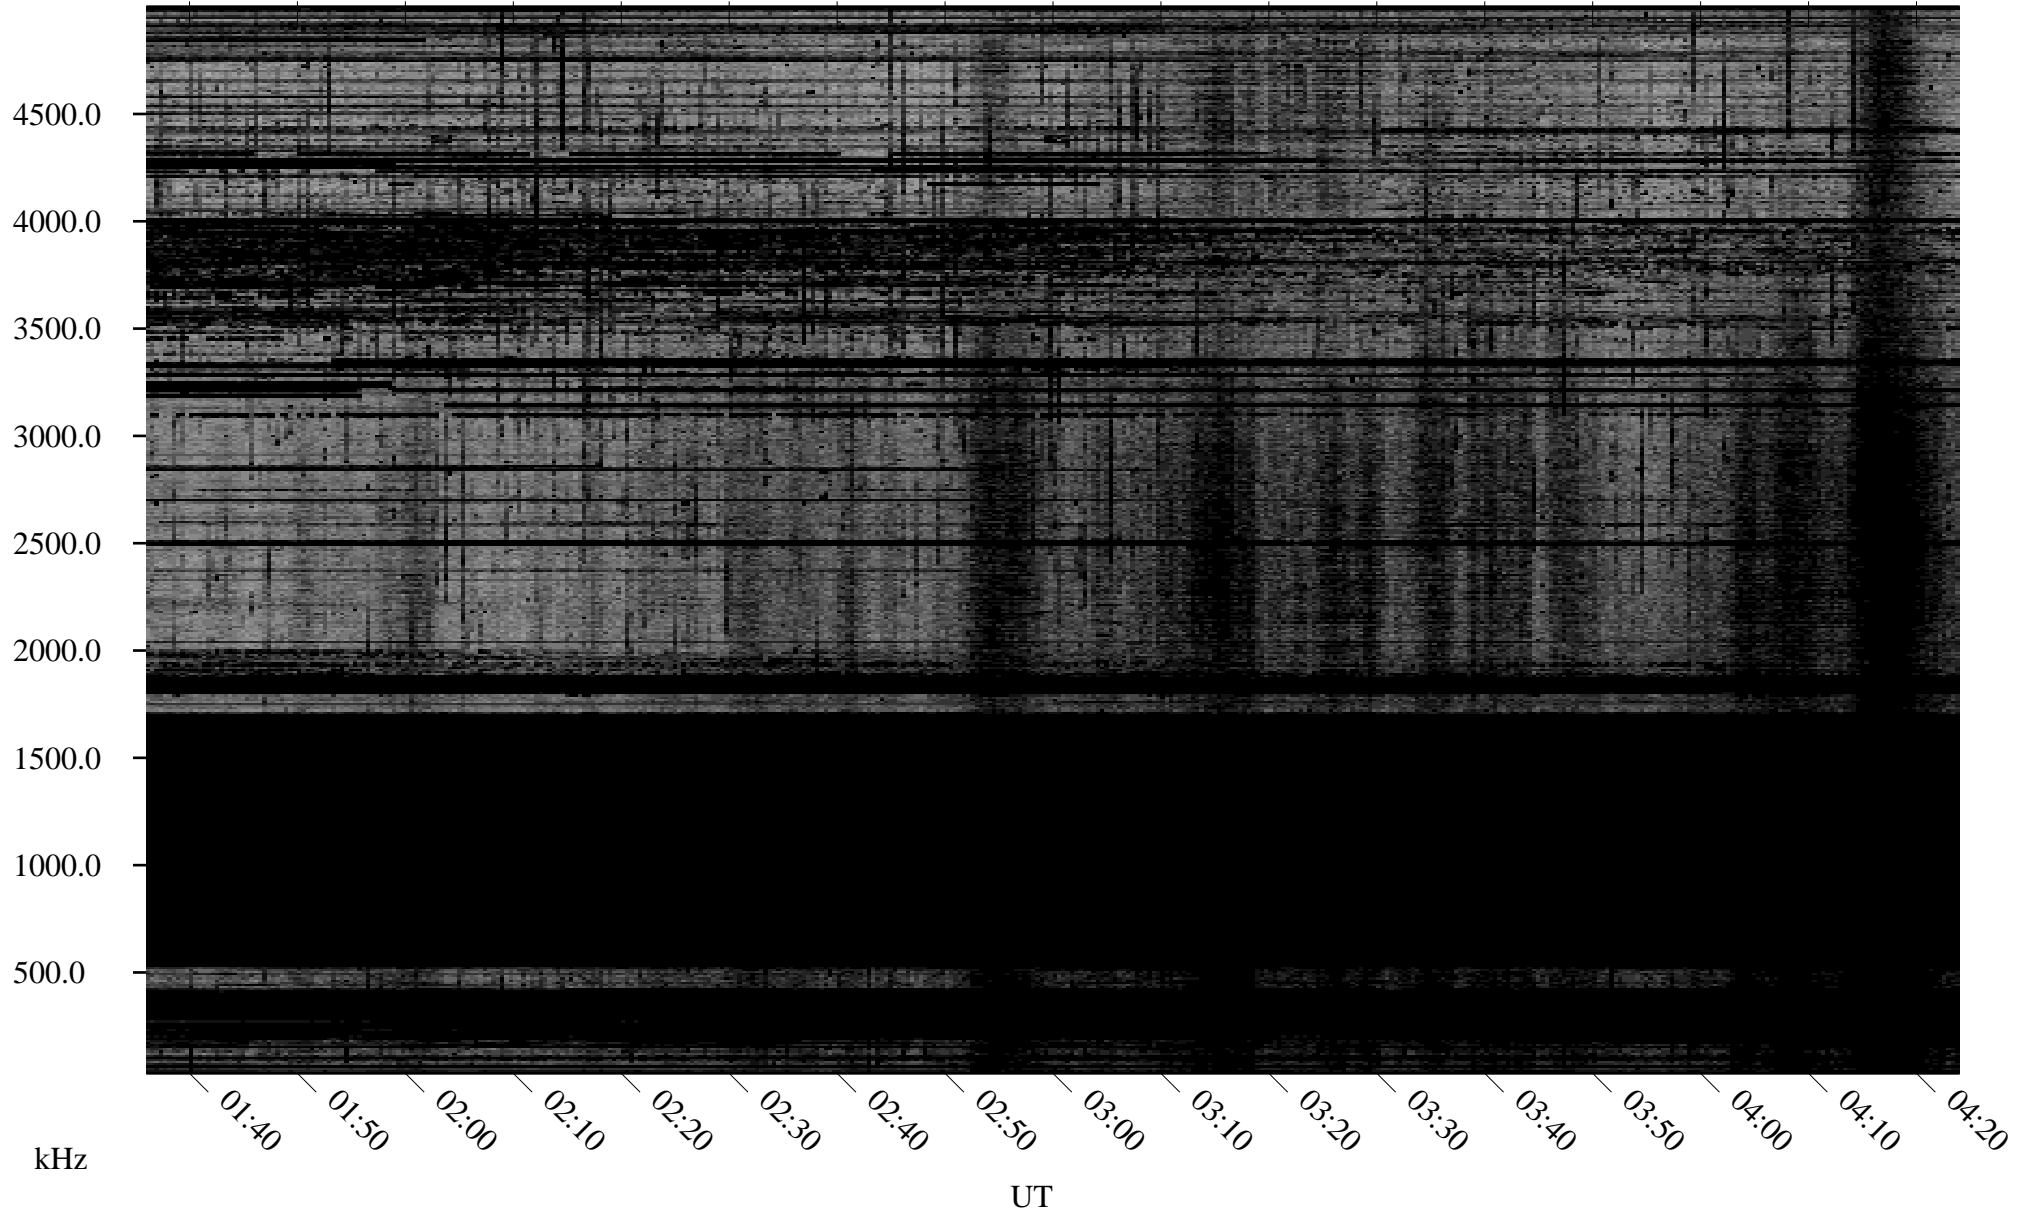

01/29/2010 Churchill, Manitoba

Linear Scale Black = 161 White = 15

ch10029l.r00SUm max_12

Page 1

01/29/2010 Churchill, Manitoba

Linear Scale Black = 161 White = 15

ch10029l.r00SUm max_12

Page 2

01/30/2010 Churchill, Manitoba

Linear Scale Black = 161 White = 15

ch10029l.r00SUm max_12

Page 3

01/30/2010 Churchill, Manitoba

Linear Scale Black = 161 White = 15

ch10029l.r00SUm max_12

Page 4

01/30/2010 Churchill, Manitoba

Linear Scale Black = 161 White = 15

ch10029l.r00SUm max_12

Page 5

01/30/2010 Churchill, Manitoba

Linear Scale Black = 161 White = 15

ch10029l.r00SUm max_12

Page 6

01/30/2010 Churchill, Manitoba

Linear Scale Black = 161 White = 15

ch10029l.r00SUm max_12

Page 7

01/30/2010 Churchill, Manitoba

Linear Scale Black = 161 White = 15

ch10029l.r00SUm max_12