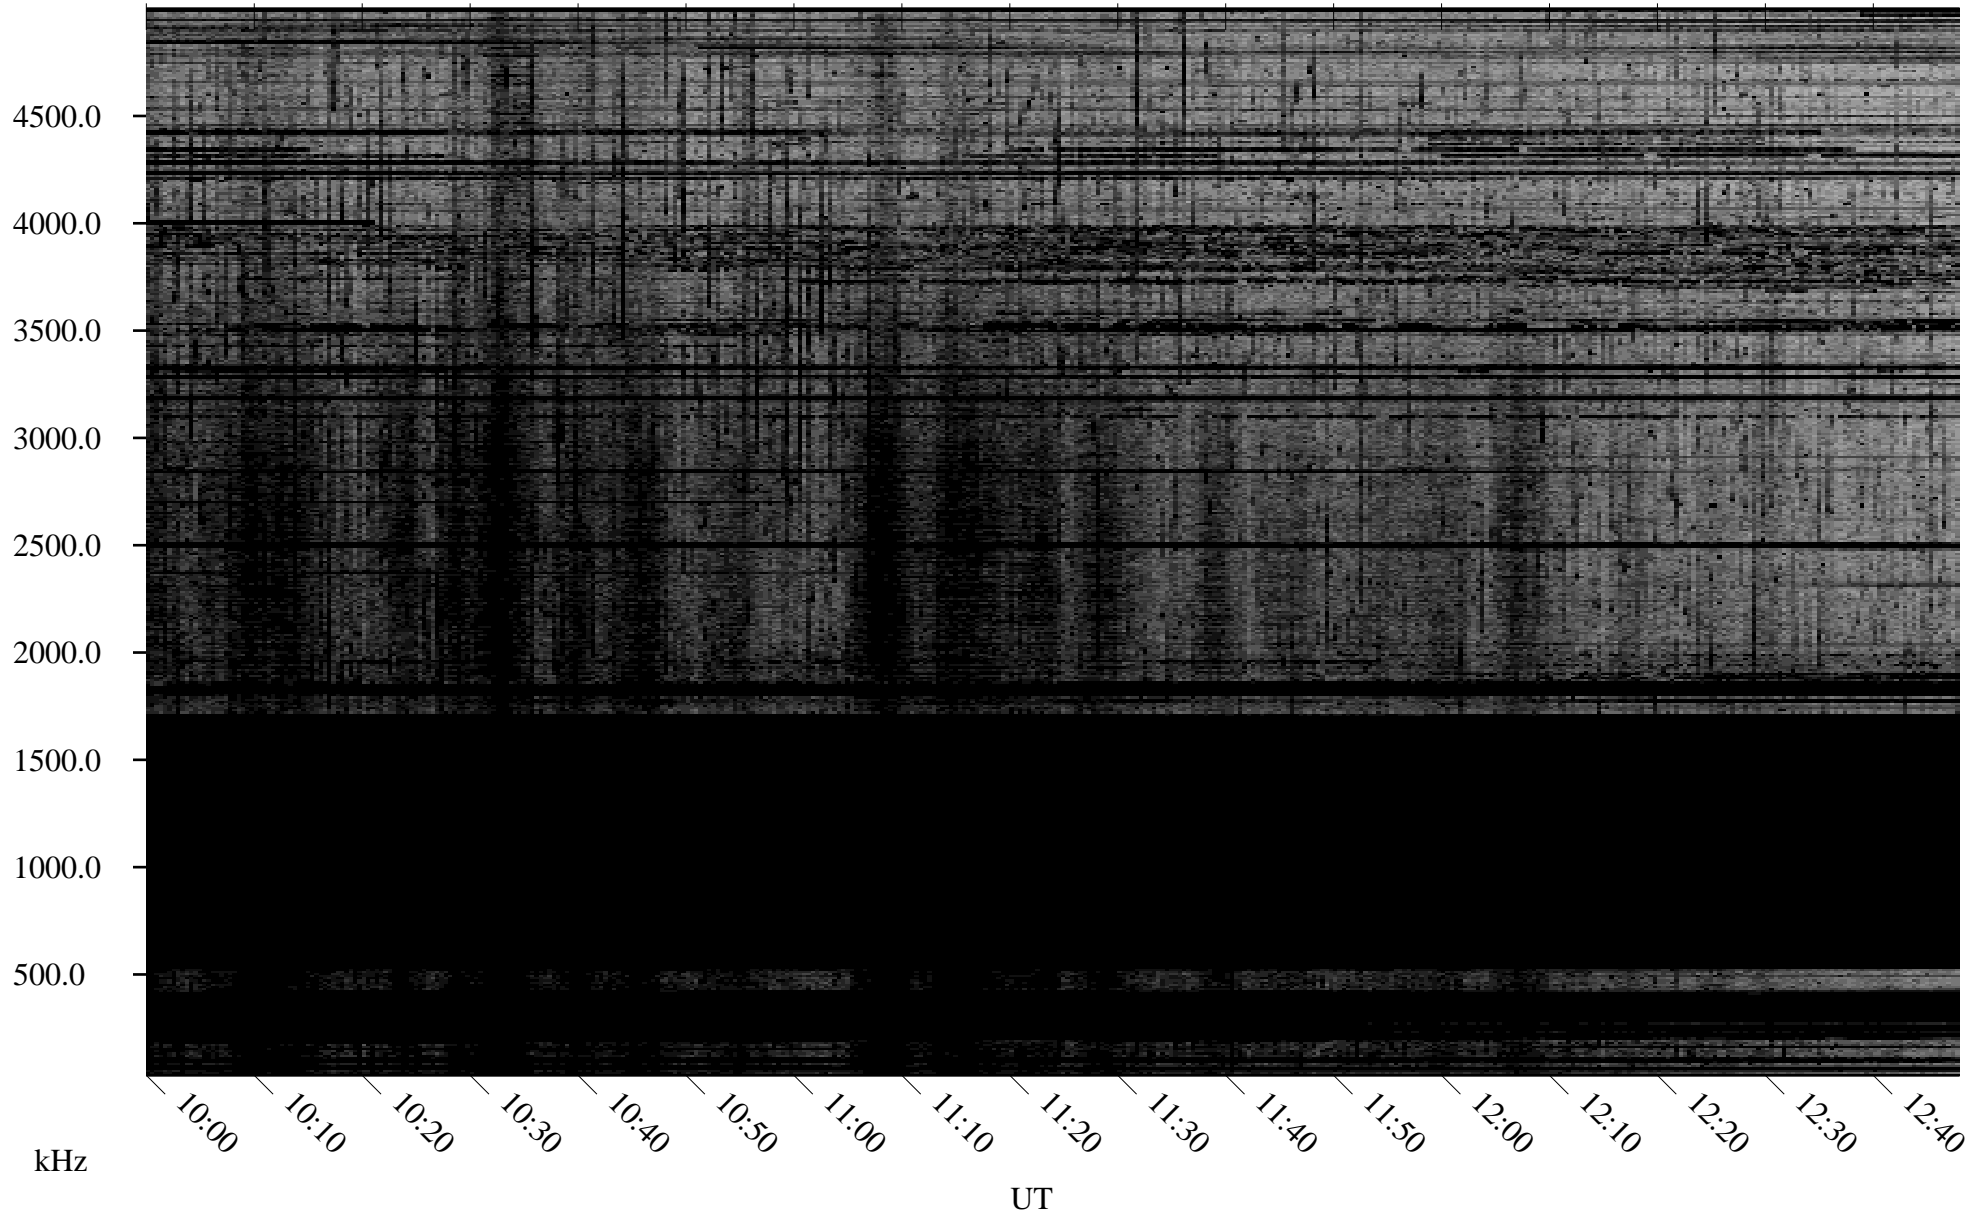

01/29/2010 Churchill, Manitoba

Linear Scale Black = 161 White = 15

ch10029l.r00SUm max_12

Page 1

01/29/2010 Churchill, Manitoba

Linear Scale Black = 161 White = 15

ch10029l.r00SUm max_12

Page 2

01/30/2010 Churchill, Manitoba

Linear Scale Black = 161 White = 15

ch10029l.r00SUm max_12

Page 3

01/30/2010 Churchill, Manitoba

Linear Scale Black = 161 White = 15

ch10029l.r00SUm max_12

Page 4

01/30/2010 Churchill, Manitoba

Linear Scale Black = 161 White = 15

ch10029l.r00SUm max_12

Page 5

01/30/2010 Churchill, Manitoba

Linear Scale Black = 161 White = 15

ch10029l.r00SUm max_12

Page 6

01/30/2010 Churchill, Manitoba

Linear Scale Black = 161 White = 15

ch10029l.r00SUm max_12

Page 7

01/30/2010 Churchill, Manitoba

Linear Scale Black = 161 White = 15

ch10029l.r00SUm max_12