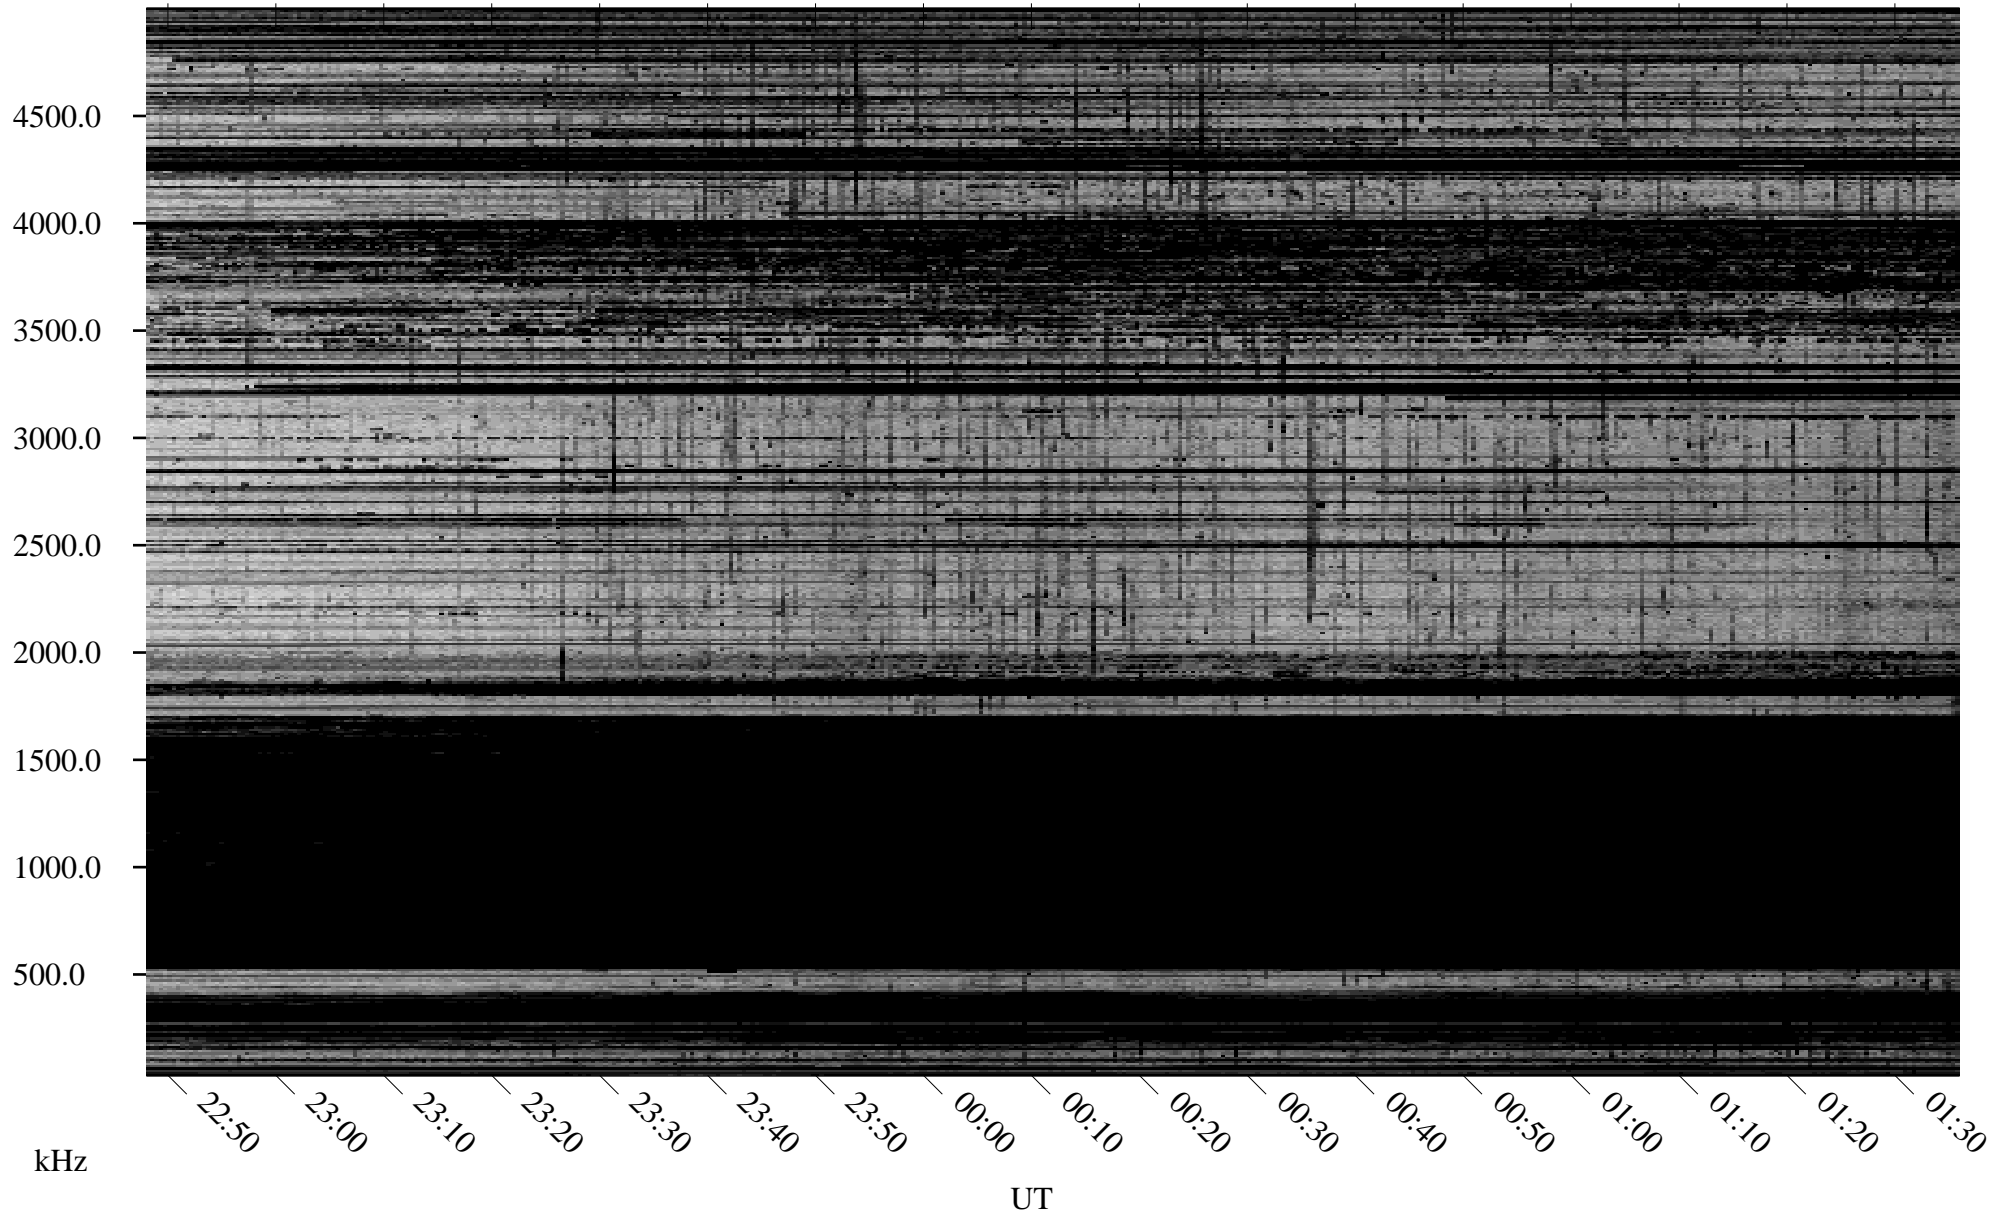

01/29/2010 Churchill, Manitoba

Linear Scale Black = 161 White = 15

ch10029l.r00SUm max_12

Page 1

01/29/2010 Churchill, Manitoba

Linear Scale Black = 161 White = 15

ch10029l.r00SUm max_12

Page 2

01/30/2010 Churchill, Manitoba

Linear Scale Black = 161 White = 15

ch10029l.r00SUm max_12

Page 3

01/30/2010 Churchill, Manitoba

Linear Scale Black = 161 White = 15

ch10029l.r00SUm max_12

Page 4

01/30/2010 Churchill, Manitoba

Linear Scale Black = 161 White = 15

ch10029l.r00SUm max_12

Page 5

01/30/2010 Churchill, Manitoba

Linear Scale Black = 161 White = 15

ch10029l.r00SUm max_12

Page 6

01/30/2010 Churchill, Manitoba

Linear Scale Black = 161 White = 15

ch10029l.r00SUm max_12

Page 7

01/30/2010 Churchill, Manitoba

Linear Scale Black = 161 White = 15

ch10029l.r00SUm max_12