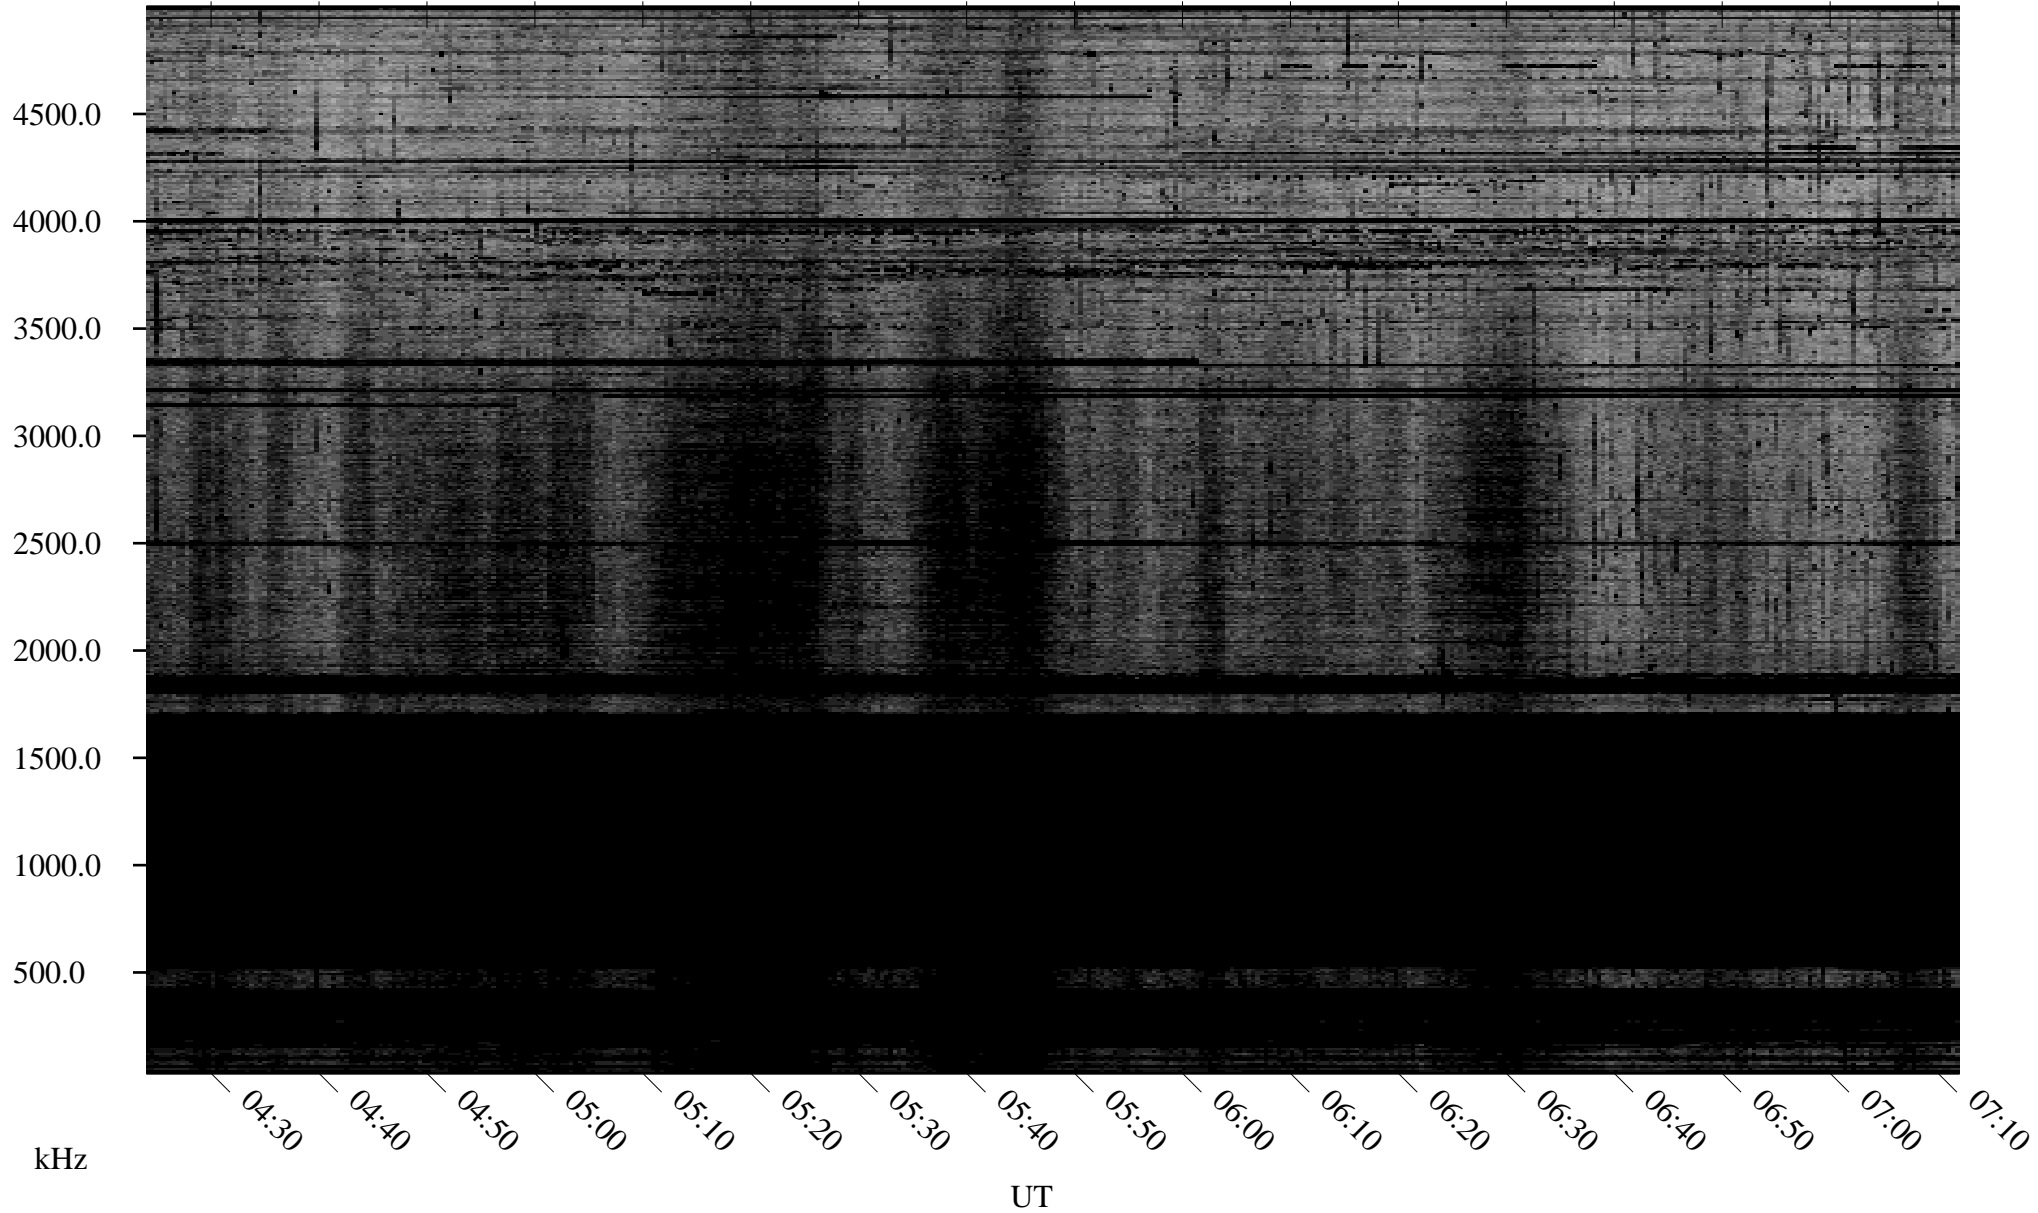

01/29/2010 Churchill, Manitoba

Linear Scale Black = 161 White = 15

ch10029l.r00SUm max_12

Page 1

01/29/2010 Churchill, Manitoba

Linear Scale Black = 161 White = 15

ch10029l.r00SUm max_12

Page 2

01/30/2010 Churchill, Manitoba

Linear Scale Black = 161 White = 15

ch10029l.r00SUm max_12

Page 3

01/30/2010 Churchill, Manitoba

Linear Scale Black = 161 White = 15

ch10029l.r00SUm max_12

Page 4

01/30/2010 Churchill, Manitoba

Linear Scale Black = 161 White = 15

ch10029l.r00SUm max_12

Page 5

01/30/2010 Churchill, Manitoba

Linear Scale Black = 161 White = 15

ch10029l.r00SUm max_12

Page 6

01/30/2010 Churchill, Manitoba

Linear Scale Black = 161 White = 15

ch10029l.r00SUm max_12

Page 7

01/30/2010 Churchill, Manitoba

Linear Scale Black = 161 White = 15

ch10029l.r00SUm max_12