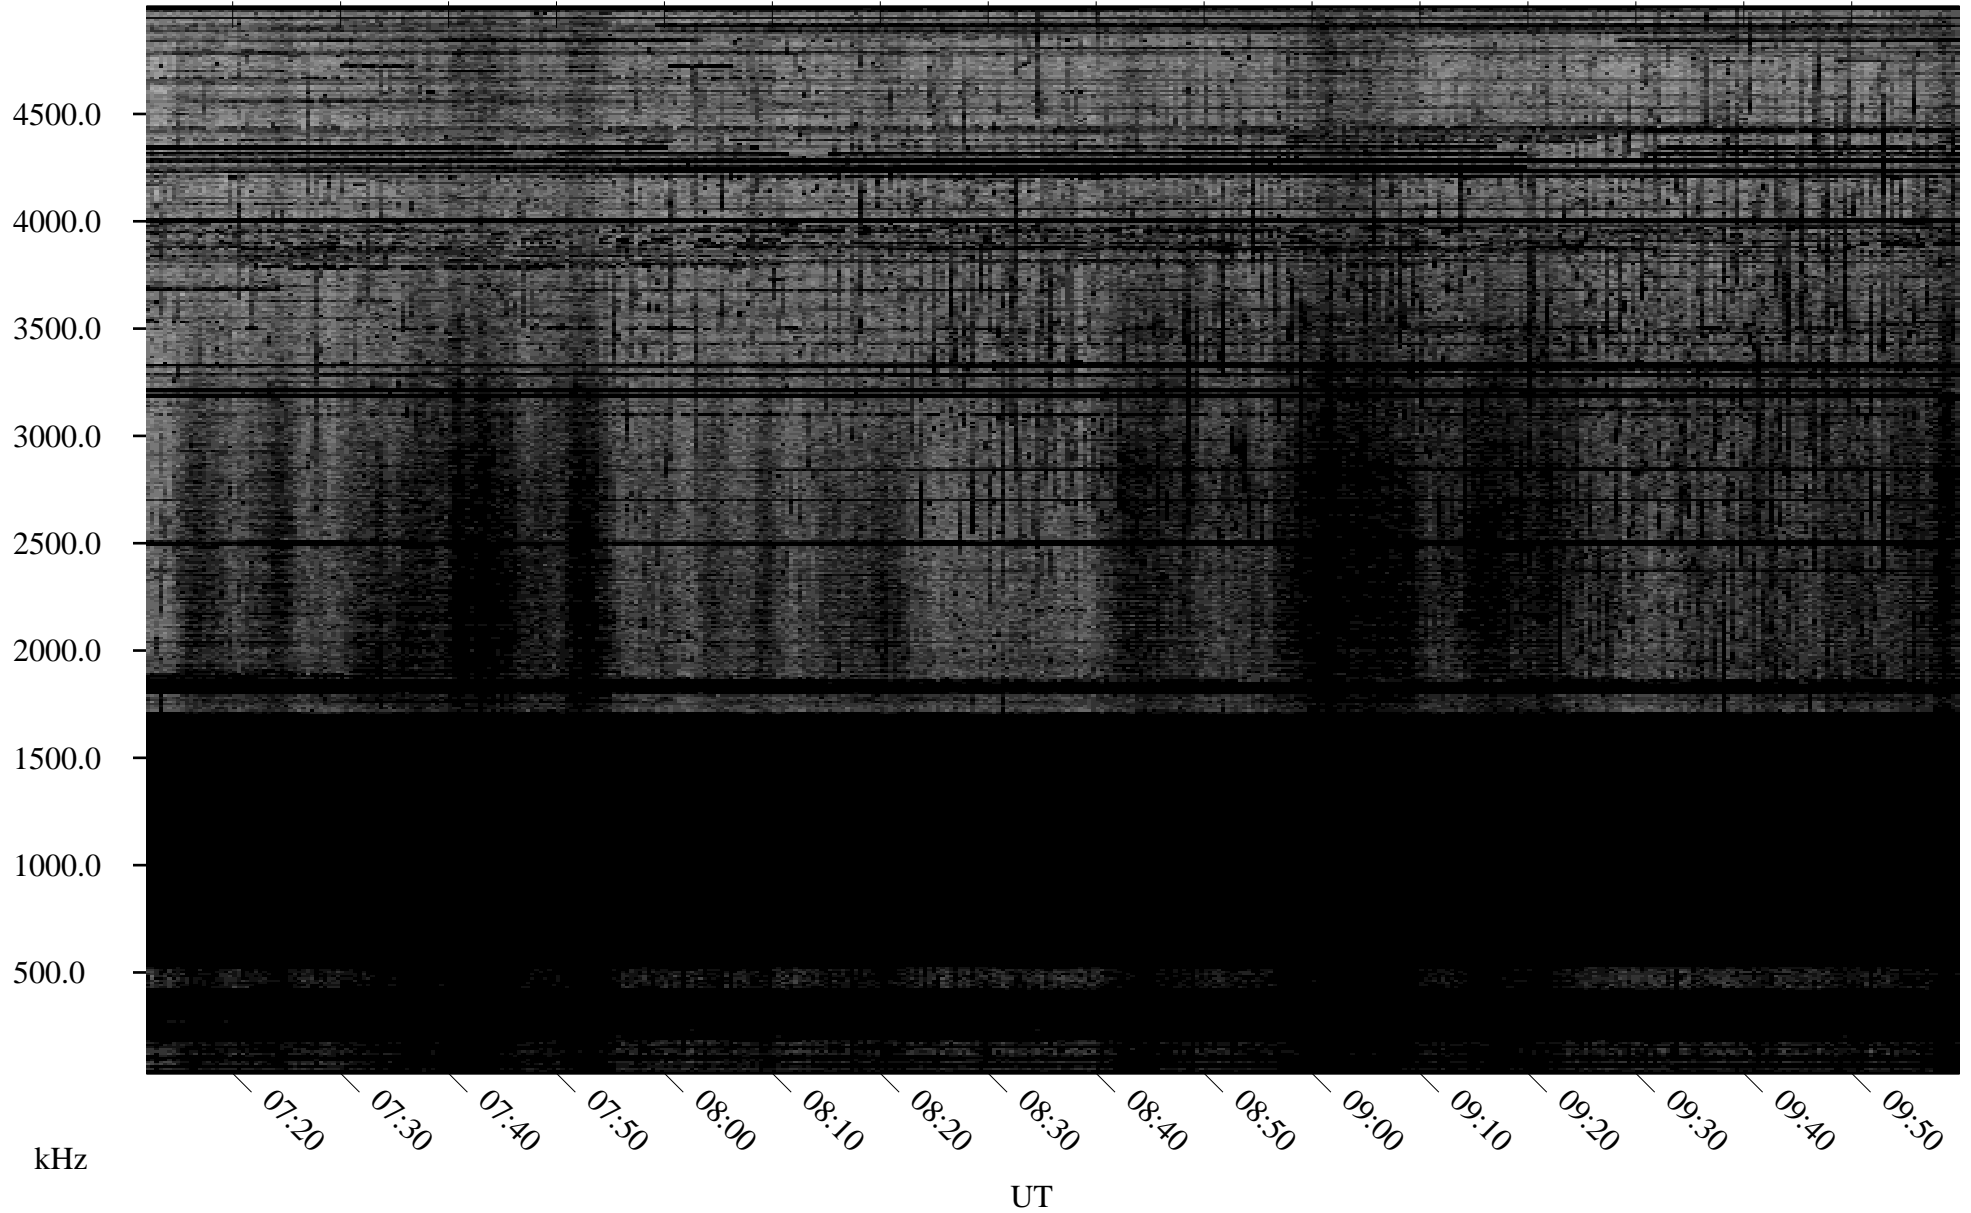

01/29/2010 Churchill, Manitoba

Linear Scale Black = 161 White = 15

ch10029l.r00SUm max_12

Page 1

01/29/2010 Churchill, Manitoba

Linear Scale Black = 161 White = 15

ch10029l.r00SUm max_12

Page 2

01/30/2010 Churchill, Manitoba

Linear Scale Black = 161 White = 15

ch10029l.r00SUm max_12

Page 3

01/30/2010 Churchill, Manitoba

Linear Scale Black = 161 White = 15

ch10029l.r00SUm max_12

Page 4

01/30/2010 Churchill, Manitoba

Linear Scale Black = 161 White = 15

ch10029l.r00SUm max_12

Page 5

01/30/2010 Churchill, Manitoba

Linear Scale Black = 161 White = 15

ch10029l.r00SUm max_12

Page 6

01/30/2010 Churchill, Manitoba

Linear Scale Black = 161 White = 15

ch10029l.r00SUm max_12

Page 7

01/30/2010 Churchill, Manitoba

Linear Scale Black = 161 White = 15

ch10029l.r00SUm max_12