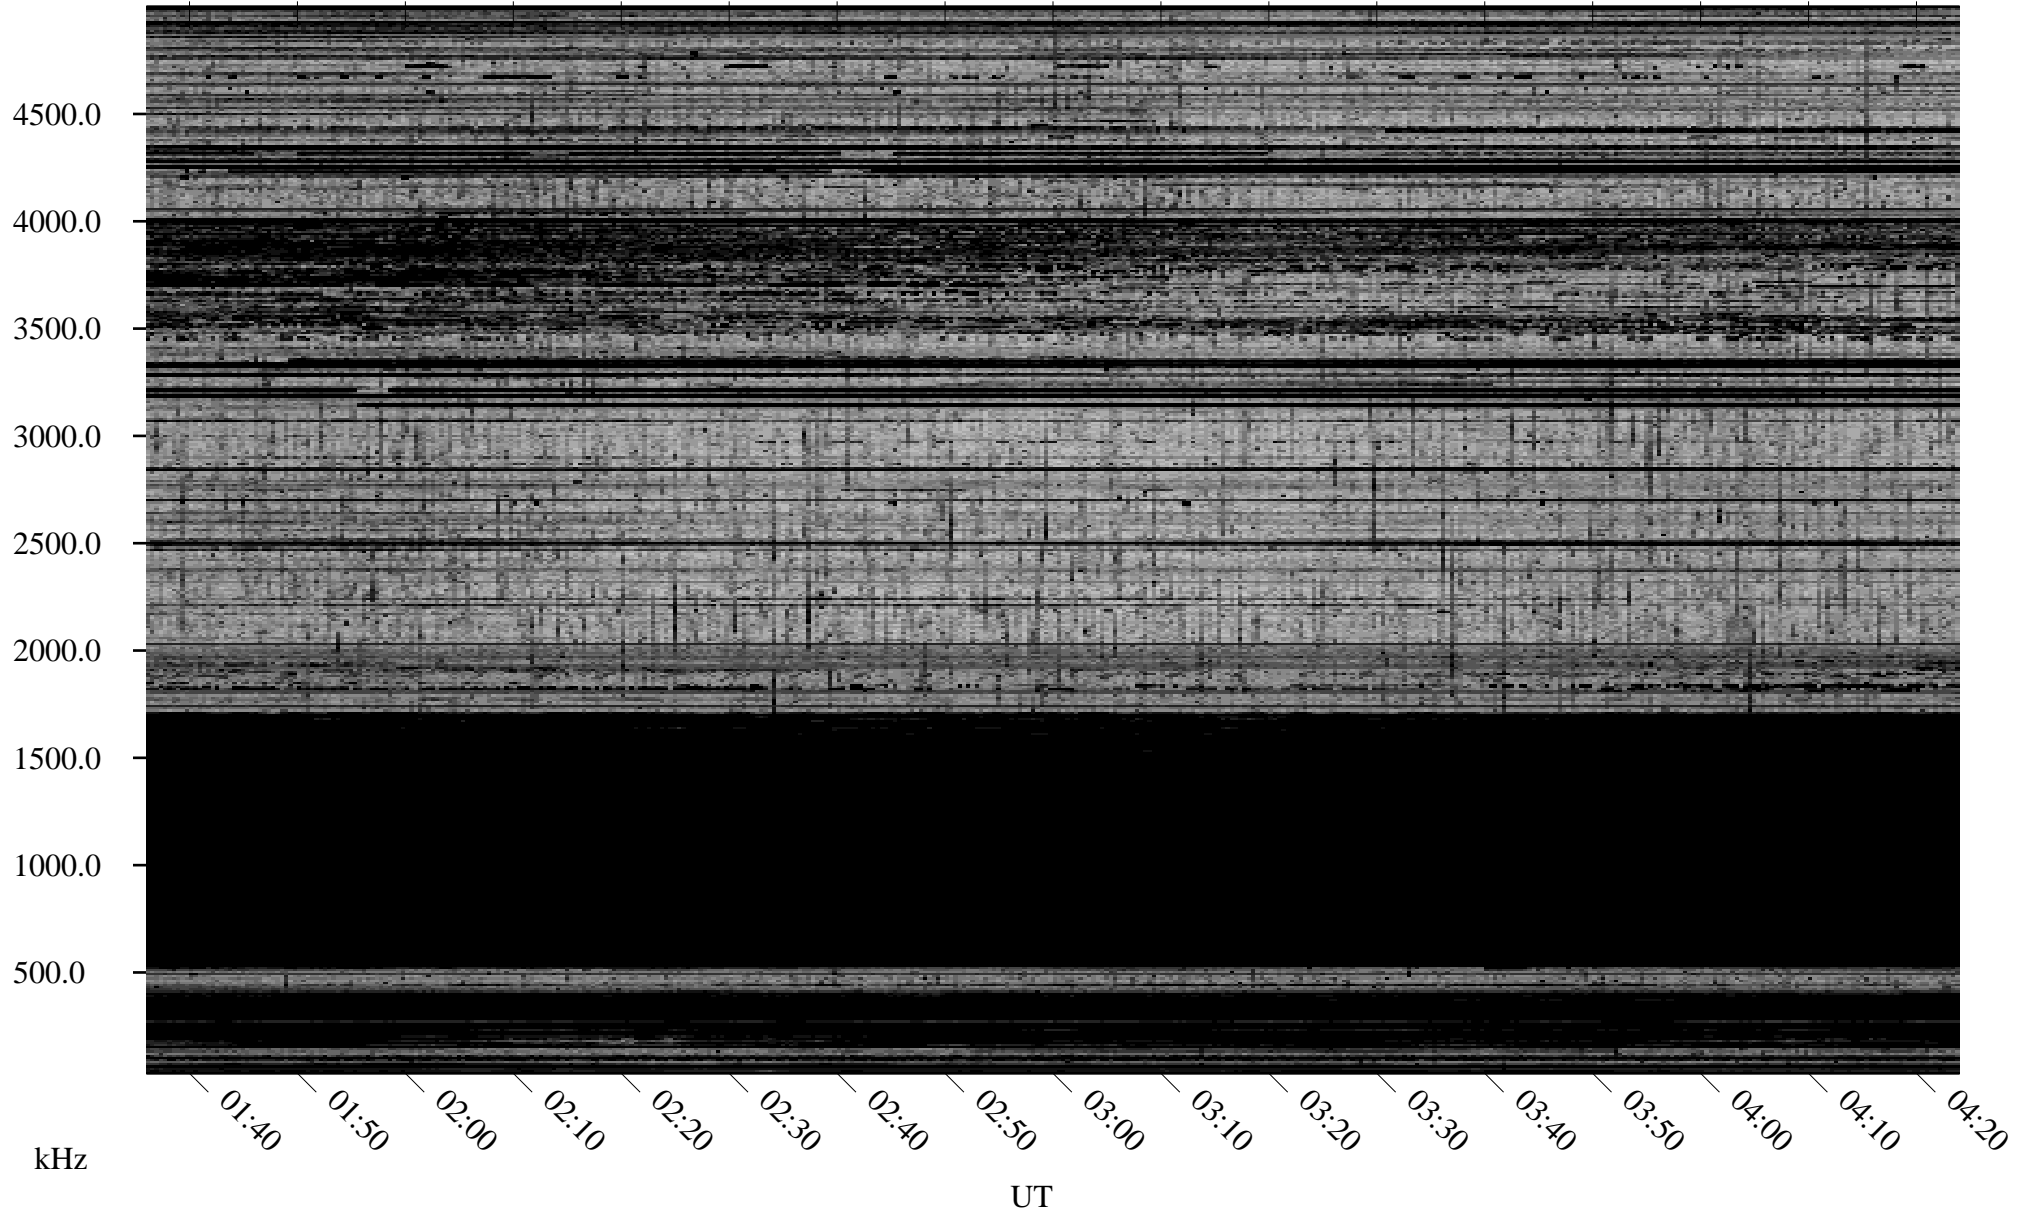

01/31/2010 Churchill, Manitoba

Linear Scale Black = 161 White = 15

ch100311.r00SUm max_12

Page 1

01/31/2010 Churchill, Manitoba

Linear Scale Black = 161 White = 15

ch10031l.r00SUm max_12

Page 2

02/01/2010 Churchill, Manitoba

Linear Scale Black = 161 White = 15

ch100311.r00SUm max_12

Page 3

02/01/2010 Churchill, Manitoba

Linear Scale Black = 161 White = 15

ch100311.r00SUm max_12

Page 4

02/01/2010 Churchill, Manitoba

Linear Scale Black = 161 White = 15

ch10031l.r00SUm max_12

Page 5

02/01/2010 Churchill, Manitoba

Linear Scale Black = 161 White = 15

ch10031l.r00SUm max_12

Page 6

02/01/2010 Churchill, Manitoba

Linear Scale Black = 161 White = 15

ch100311.r00SUm max_12

Page 7

02/01/2010 Churchill, Manitoba

Linear Scale Black = 161 White = 15

ch100311.r00SUm max_12