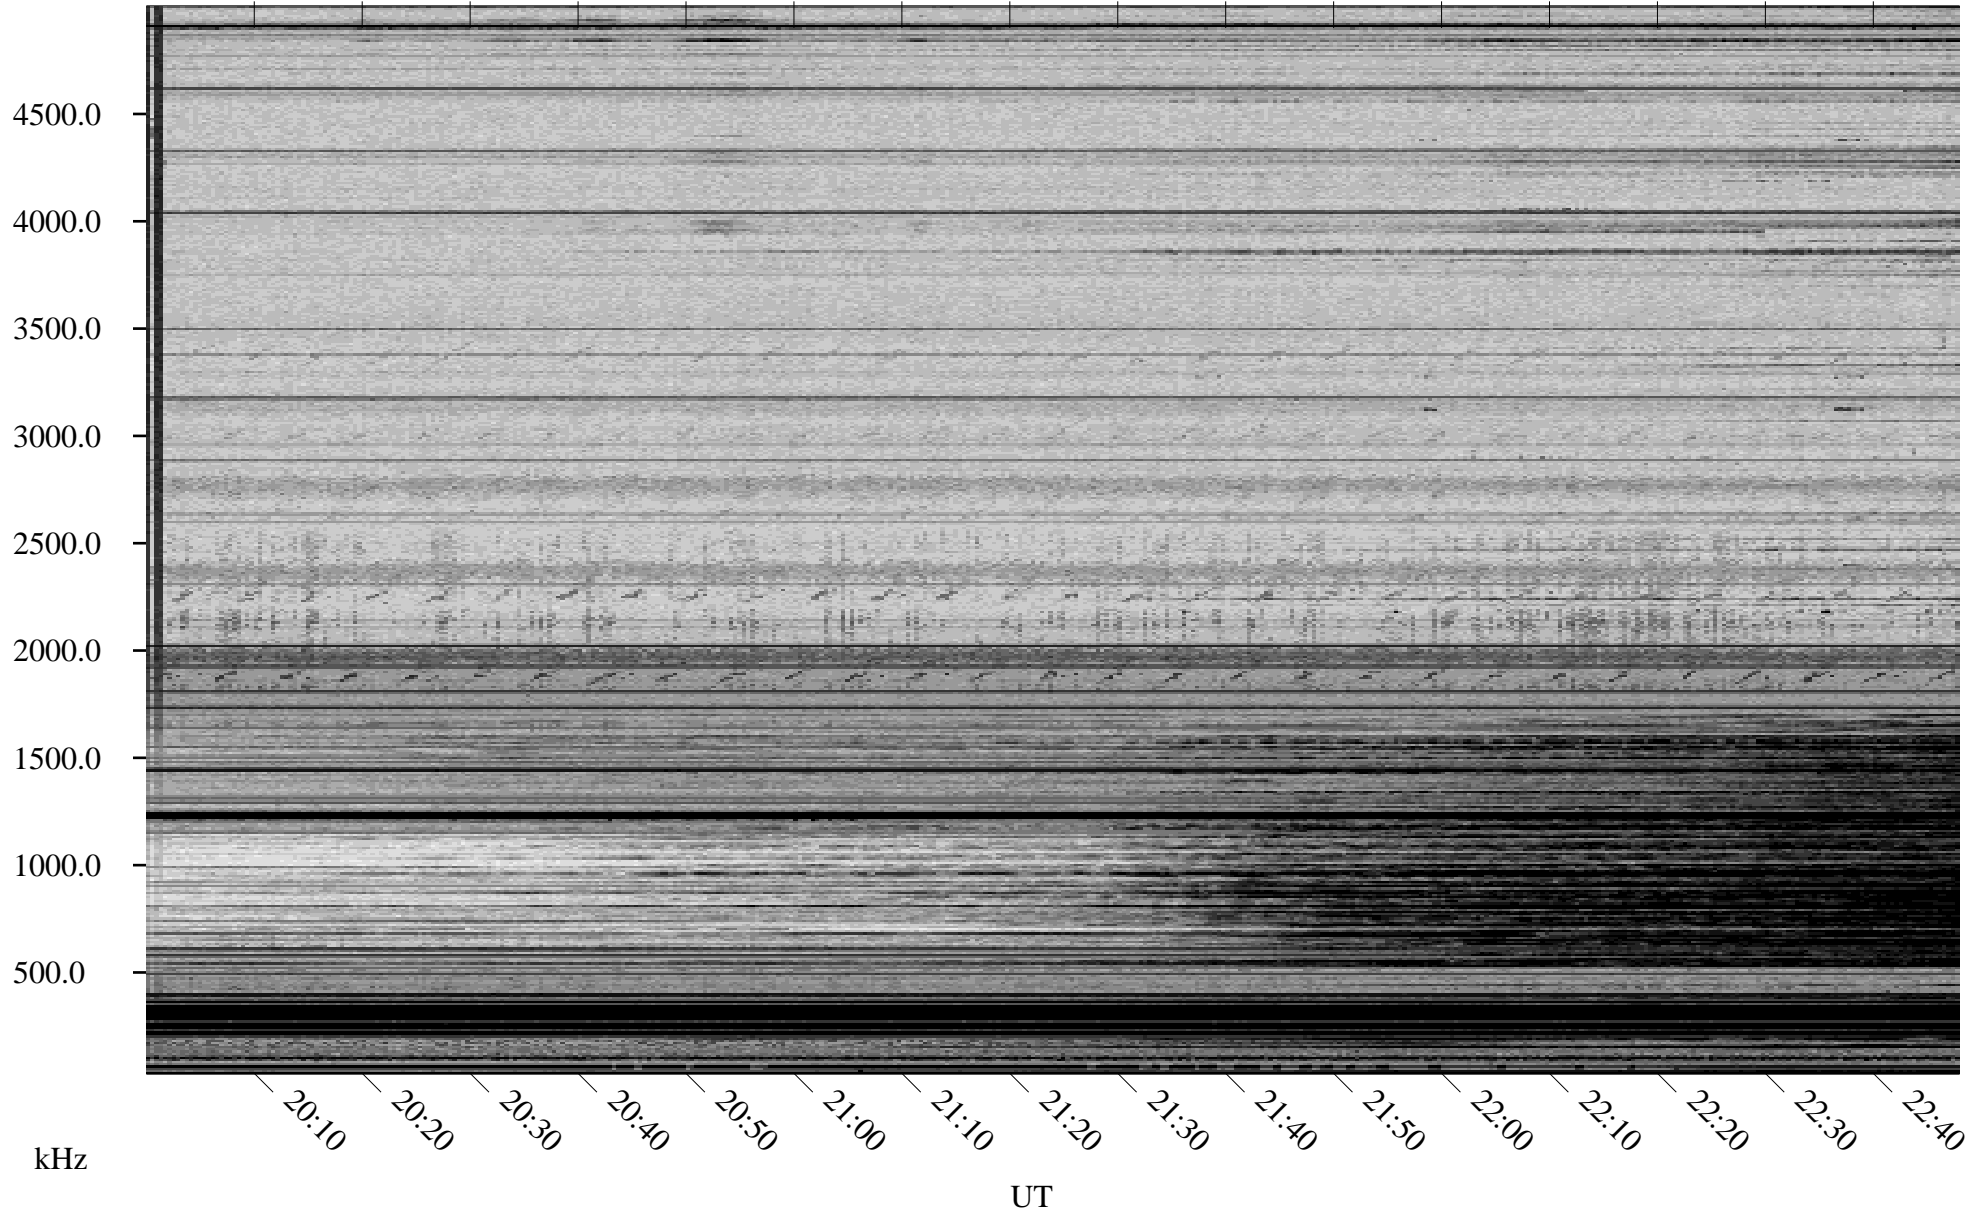

01/31/2010 Churchill, Manitoba

Linear Scale Black = 161 White = 15

ch100311.r00SUm max_12

Page 1

01/31/2010 Churchill, Manitoba

Linear Scale Black = 161 White = 15

ch10031l.r00SUm max_12

Page 2

02/01/2010 Churchill, Manitoba

Linear Scale Black = 161 White = 15

ch100311.r00SUm max_12

Page 3

02/01/2010 Churchill, Manitoba

Linear Scale Black = 161 White = 15

ch100311.r00SUm max_12

Page 4

02/01/2010 Churchill, Manitoba

Linear Scale Black = 161 White = 15

ch10031l.r00SUm max_12

Page 5

02/01/2010 Churchill, Manitoba

Linear Scale Black = 161 White = 15

ch10031l.r00SUm max_12

Page 6

02/01/2010 Churchill, Manitoba

Linear Scale Black = 161 White = 15

ch100311.r00SUm max_12

Page 7

02/01/2010 Churchill, Manitoba

Linear Scale Black = 161 White = 15

ch100311.r00SUm max_12