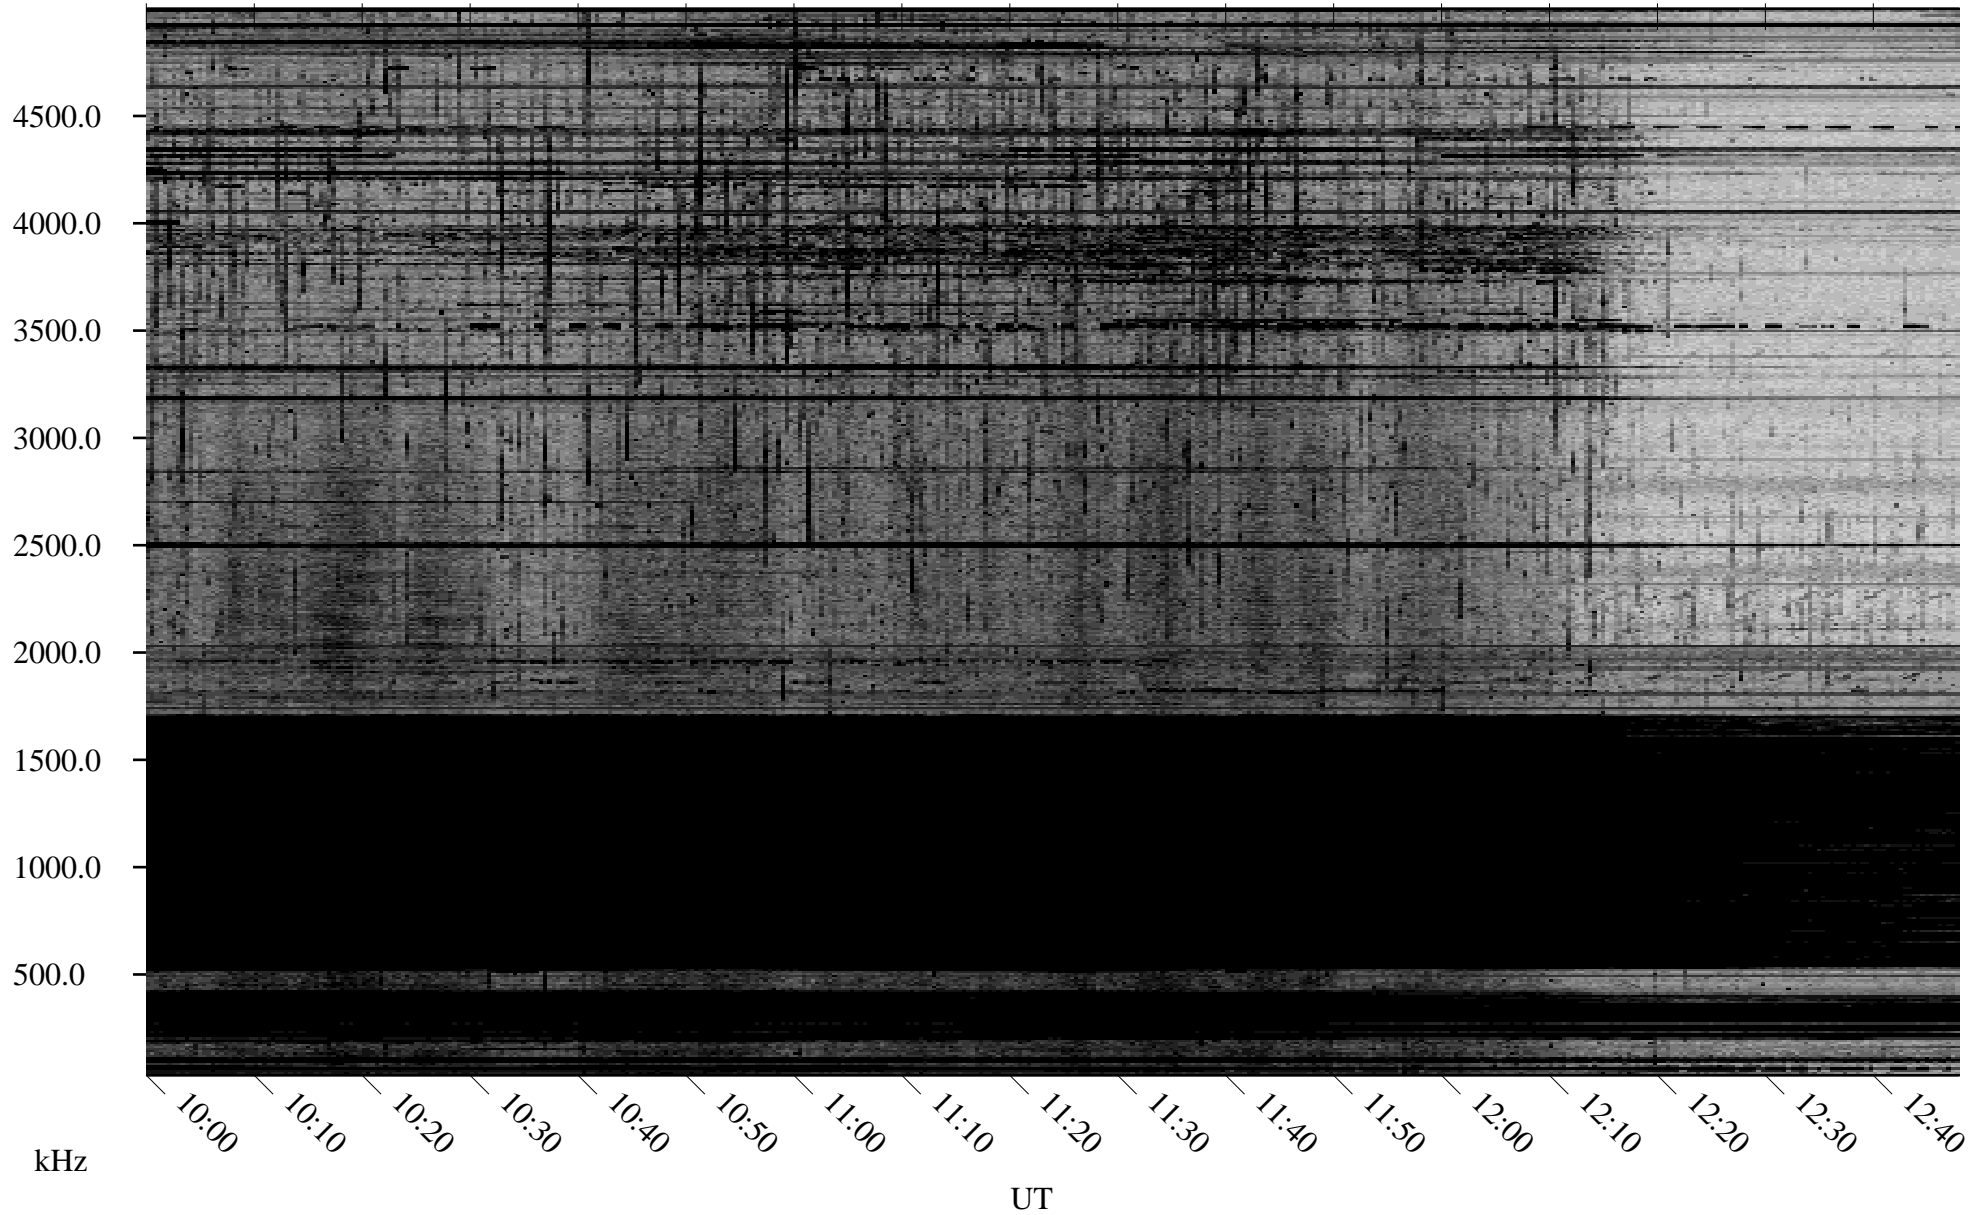

01/31/2010 Churchill, Manitoba

Linear Scale Black = 161 White = 15

ch100311.r00SUm max_12

Page 1

01/31/2010 Churchill, Manitoba

Linear Scale Black = 161 White = 15

ch10031l.r00SUm max_12

Page 2

02/01/2010 Churchill, Manitoba

Linear Scale Black = 161 White = 15

ch100311.r00SUm max_12

Page 3

02/01/2010 Churchill, Manitoba

Linear Scale Black = 161 White = 15

ch100311.r00SUm max_12

Page 4

02/01/2010 Churchill, Manitoba

Linear Scale Black = 161 White = 15

ch10031l.r00SUm max_12

Page 5

02/01/2010 Churchill, Manitoba

Linear Scale Black = 161 White = 15

ch10031l.r00SUm max_12

Page 6

02/01/2010 Churchill, Manitoba

Linear Scale Black = 161 White = 15

ch100311.r00SUm max_12

Page 7

02/01/2010 Churchill, Manitoba

Linear Scale Black = 161 White = 15

ch100311.r00SUm max_12