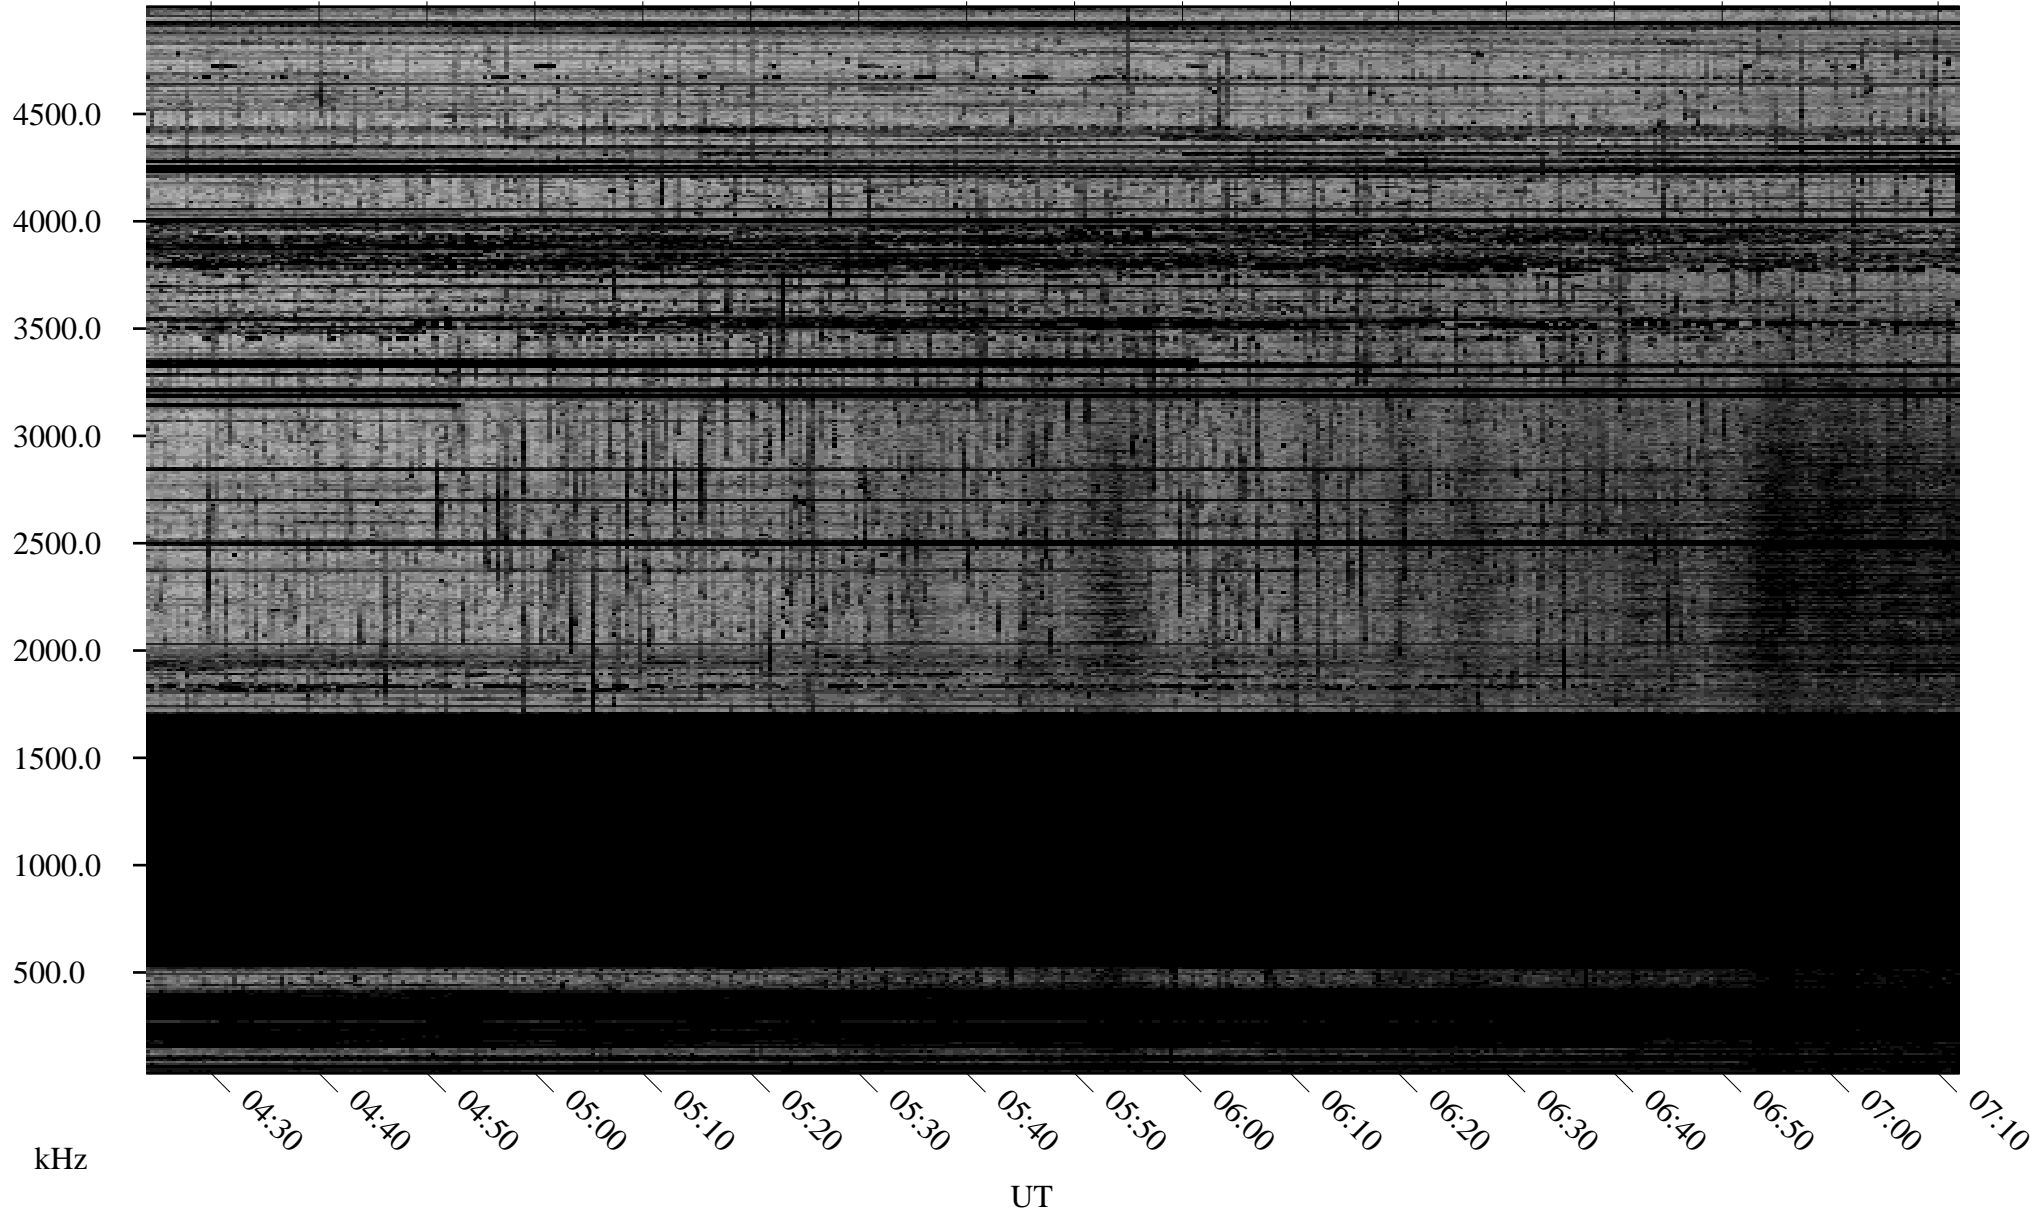

01/31/2010 Churchill, Manitoba

Linear Scale Black = 161 White = 15

ch100311.r00SUm max_12

Page 1

01/31/2010 Churchill, Manitoba

Linear Scale Black = 161 White = 15

ch10031l.r00SUm max_12

Page 2

02/01/2010 Churchill, Manitoba

Linear Scale Black = 161 White = 15

ch100311.r00SUm max_12

Page 3

02/01/2010 Churchill, Manitoba

Linear Scale Black = 161 White = 15

ch100311.r00SUm max_12

Page 4

02/01/2010 Churchill, Manitoba

Linear Scale Black = 161 White = 15

ch10031l.r00SUm max_12

Page 5

02/01/2010 Churchill, Manitoba

Linear Scale Black = 161 White = 15

ch10031l.r00SUm max_12

Page 6

02/01/2010 Churchill, Manitoba

Linear Scale Black = 161 White = 15

ch100311.r00SUm max_12

Page 7

02/01/2010 Churchill, Manitoba

Linear Scale Black = 161 White = 15

ch100311.r00SUm max_12