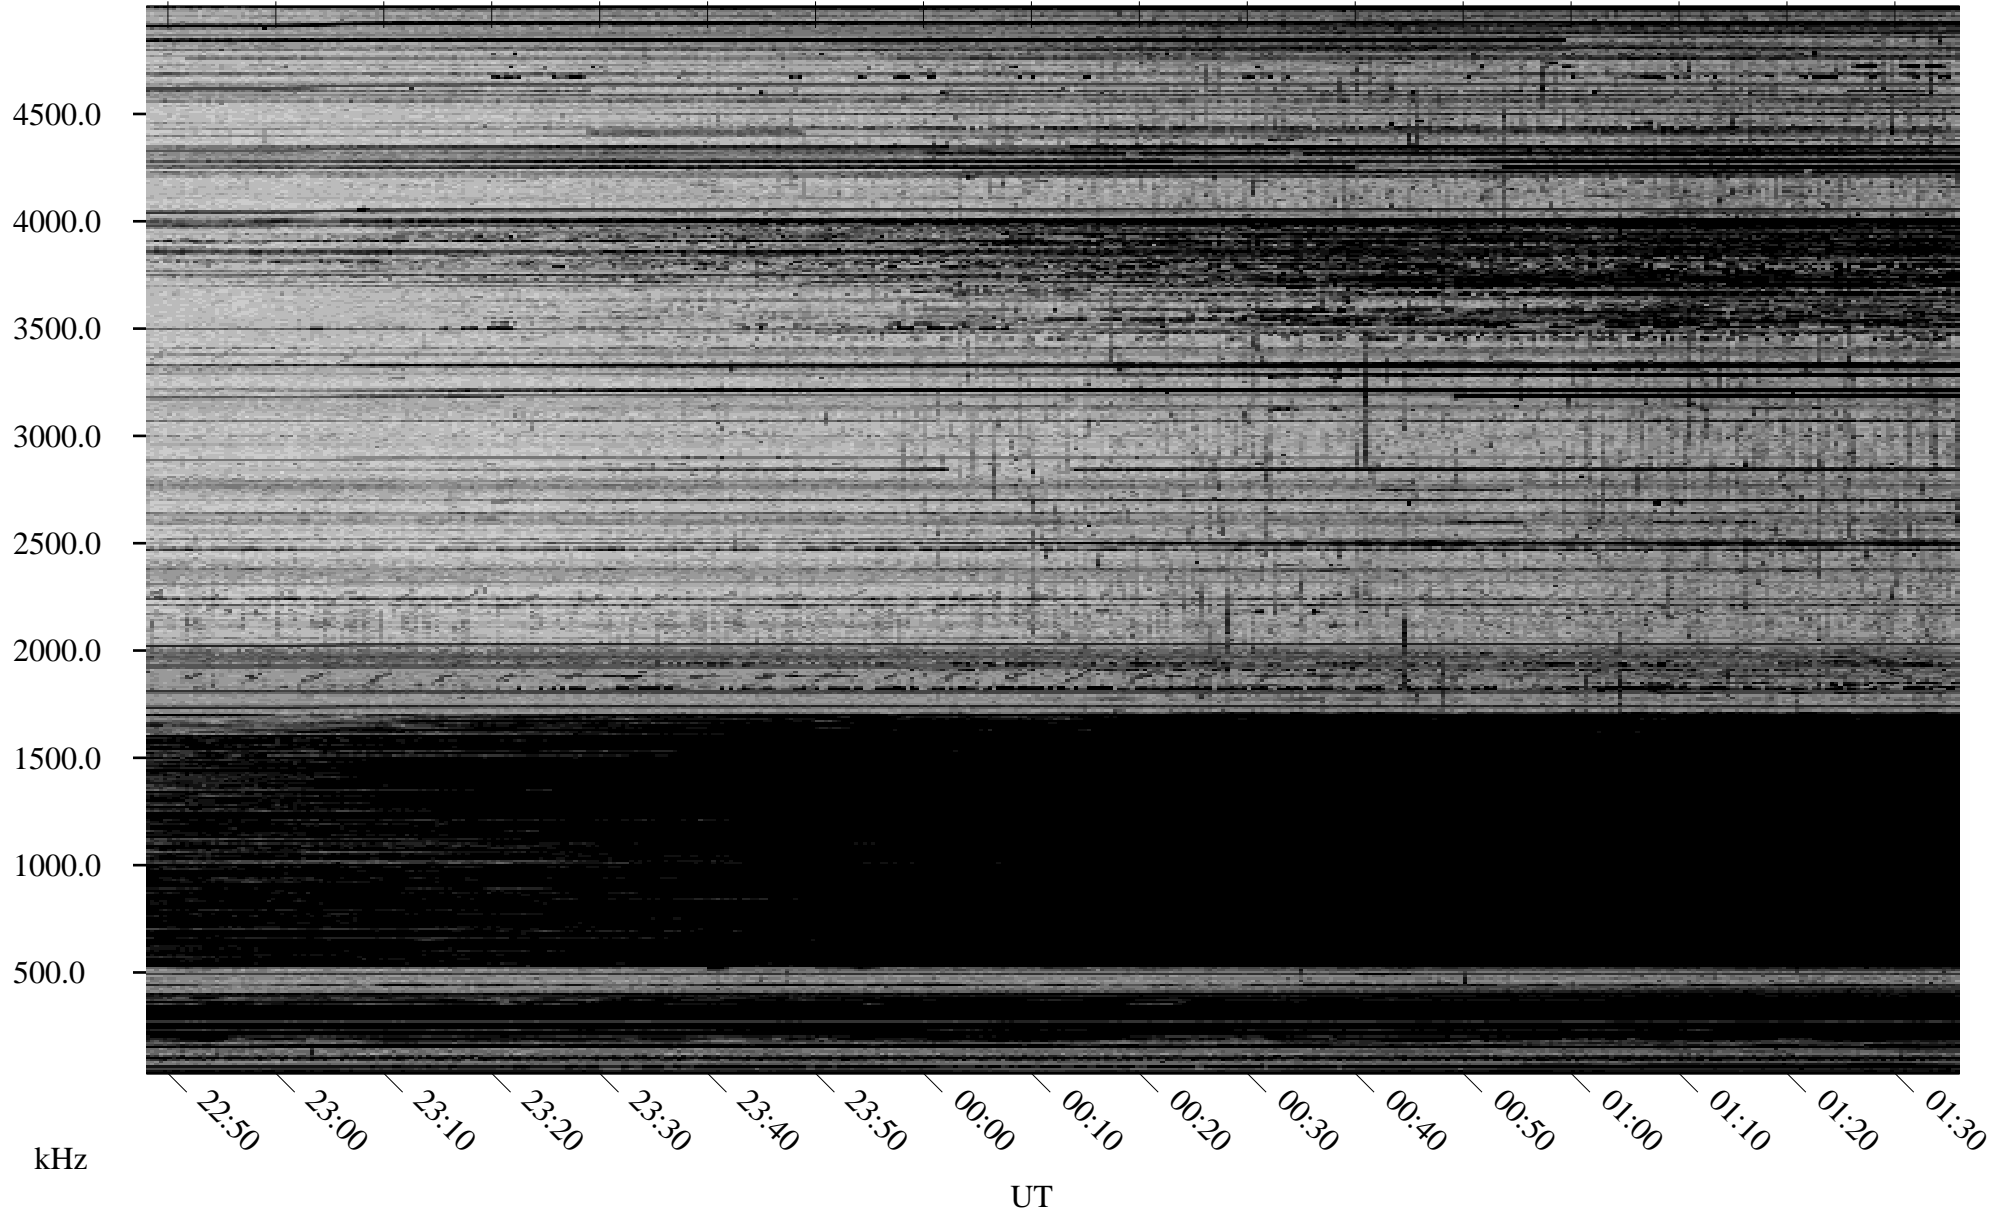

01/31/2010 Churchill, Manitoba

Linear Scale Black = 161 White = 15

ch100311.r00SUm max_12

Page 1

01/31/2010 Churchill, Manitoba

Linear Scale Black = 161 White = 15

ch10031l.r00SUm max_12

Page 2

02/01/2010 Churchill, Manitoba

Linear Scale Black = 161 White = 15

ch100311.r00SUm max_12

Page 3

02/01/2010 Churchill, Manitoba

Linear Scale Black = 161 White = 15

ch100311.r00SUm max_12

Page 4

02/01/2010 Churchill, Manitoba

Linear Scale Black = 161 White = 15

ch10031l.r00SUm max_12

Page 5

02/01/2010 Churchill, Manitoba

Linear Scale Black = 161 White = 15

ch10031l.r00SUm max_12

Page 6

02/01/2010 Churchill, Manitoba

Linear Scale Black = 161 White = 15

ch100311.r00SUm max_12

Page 7

02/01/2010 Churchill, Manitoba

Linear Scale Black = 161 White = 15

ch100311.r00SUm max_12