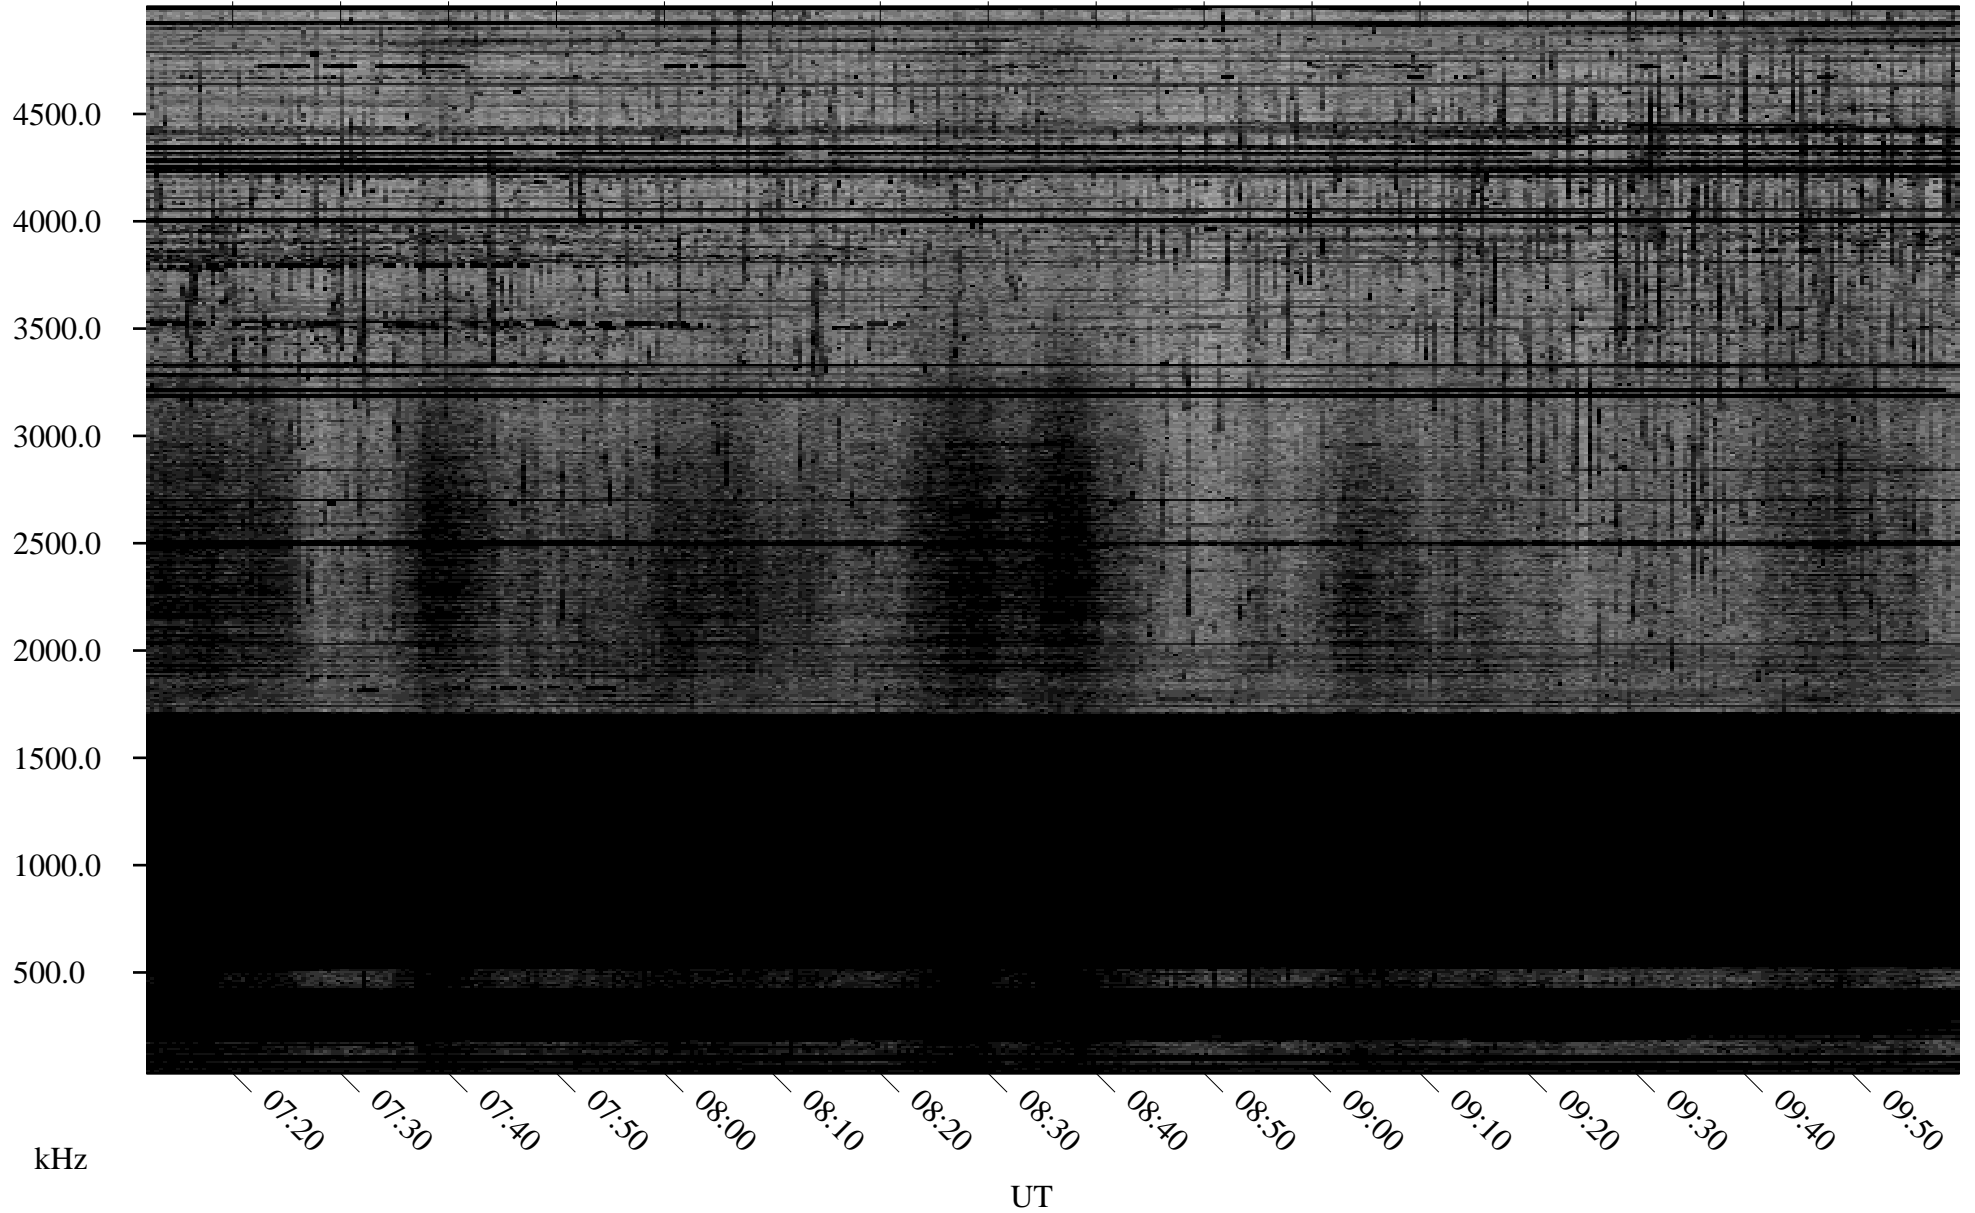

01/31/2010 Churchill, Manitoba

Linear Scale Black = 161 White = 15

ch100311.r00SUm max_12

Page 1

01/31/2010 Churchill, Manitoba

Linear Scale Black = 161 White = 15

ch10031l.r00SUm max_12

Page 2

02/01/2010 Churchill, Manitoba

Linear Scale Black = 161 White = 15

ch100311.r00SUm max_12

Page 3

02/01/2010 Churchill, Manitoba

Linear Scale Black = 161 White = 15

ch100311.r00SUm max_12

Page 4

02/01/2010 Churchill, Manitoba

Linear Scale Black = 161 White = 15

ch10031l.r00SUm max_12

Page 5

02/01/2010 Churchill, Manitoba

Linear Scale Black = 161 White = 15

ch10031l.r00SUm max_12

Page 6

02/01/2010 Churchill, Manitoba

Linear Scale Black = 161 White = 15

ch100311.r00SUm max_12

Page 7

02/01/2010 Churchill, Manitoba

Linear Scale Black = 161 White = 15

ch100311.r00SUm max_12