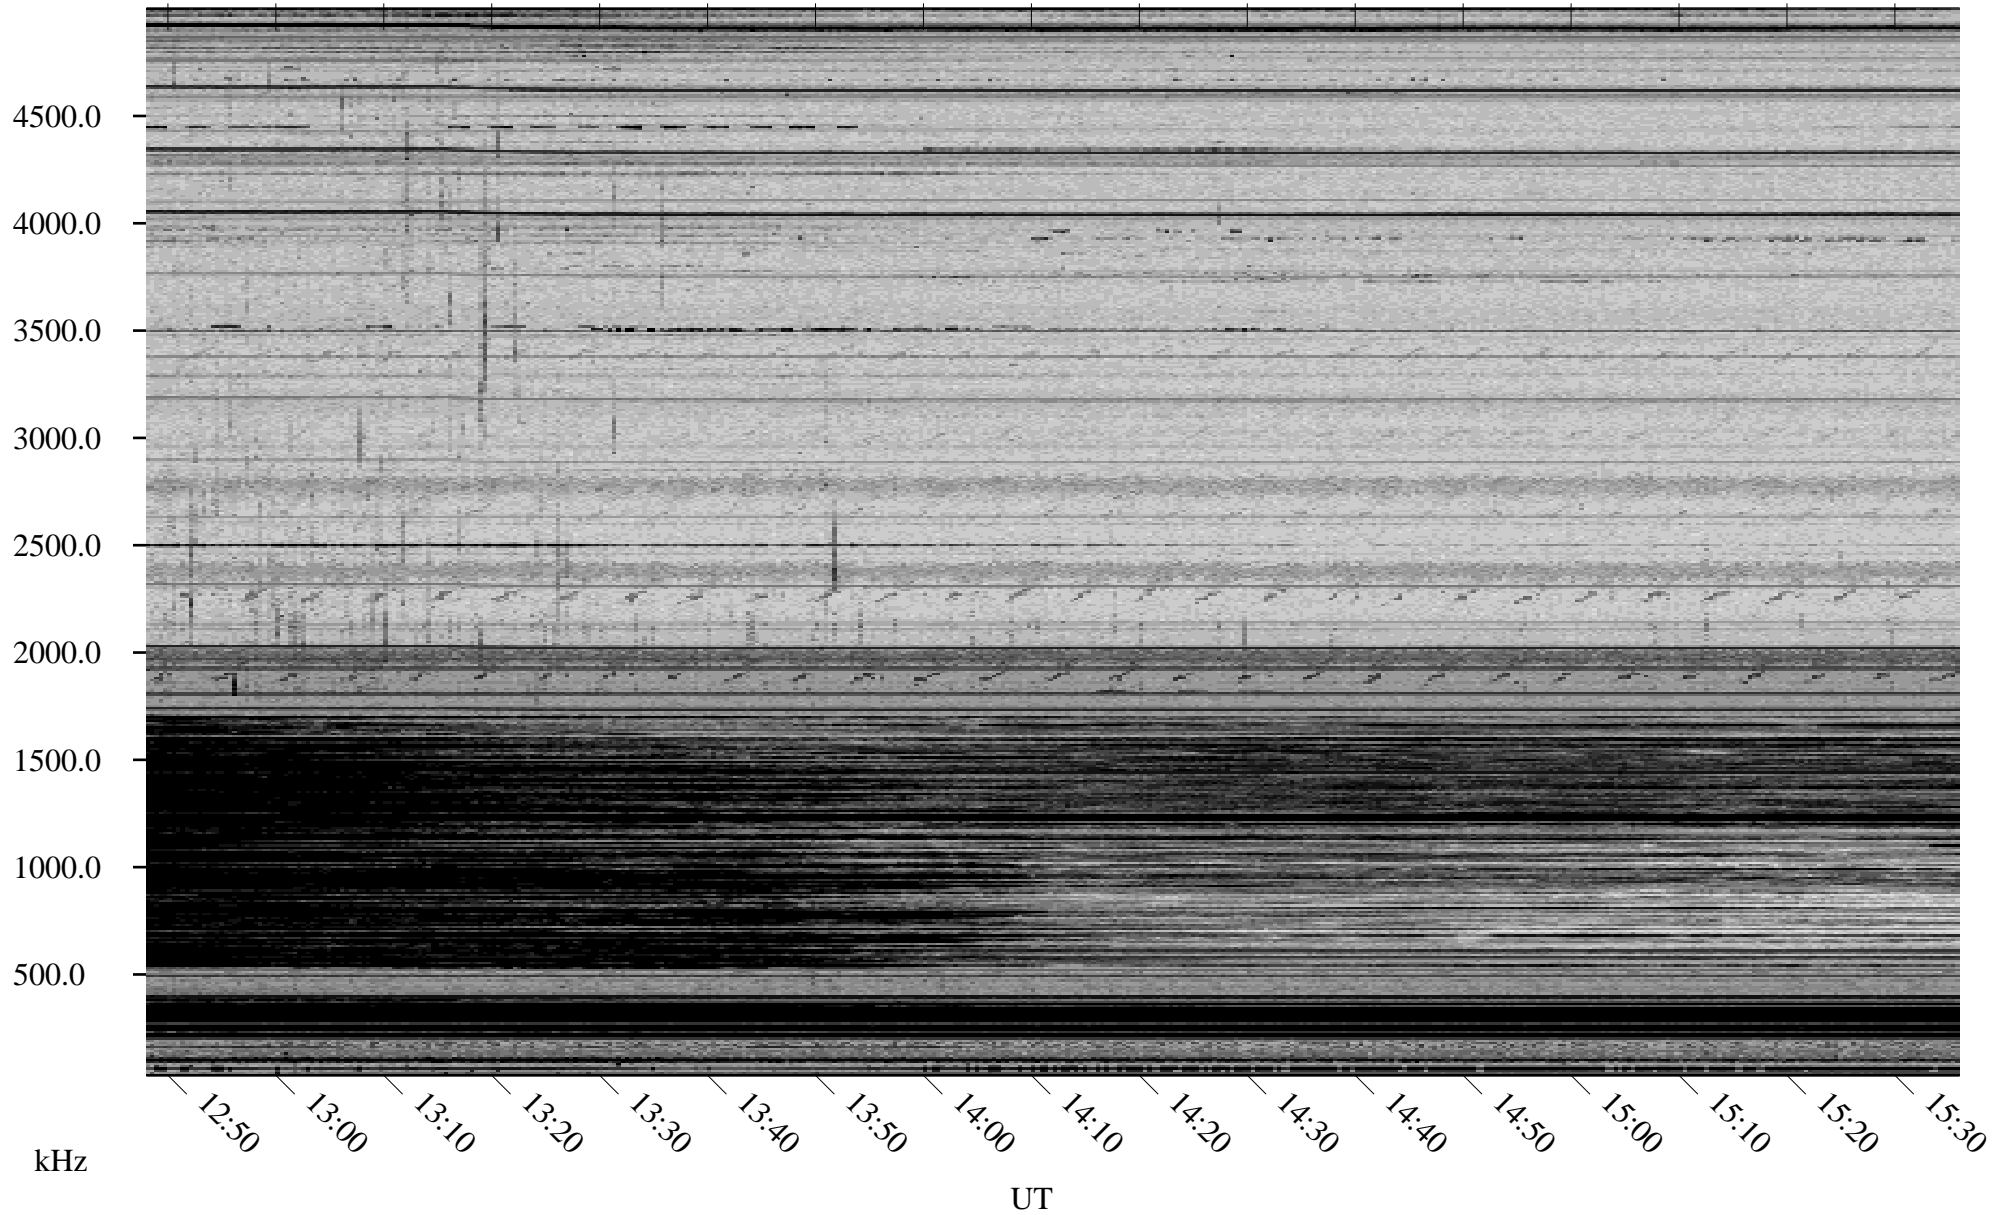

02/01/2010 Churchill, Manitoba

Linear Scale Black = 161 White = 15

ch100311.r00SUm max_12

Page 3

02/01/2010 Churchill, Manitoba

Linear Scale Black = 161 White = 15

ch100311.r00SUm max_12

Page 4

02/01/2010 Churchill, Manitoba

Linear Scale Black = 161 White = 15

ch10031l.r00SUm max_12

Page 5

02/01/2010 Churchill, Manitoba

Linear Scale Black = 161 White = 15

ch10031l.r00SUm max_12

Page 6

02/01/2010 Churchill, Manitoba

Linear Scale Black = 161 White = 15

ch100311.r00SUm max_12

Page 7

02/01/2010 Churchill, Manitoba

Linear Scale Black = 161 White = 15

ch100311.r00SUm max_12