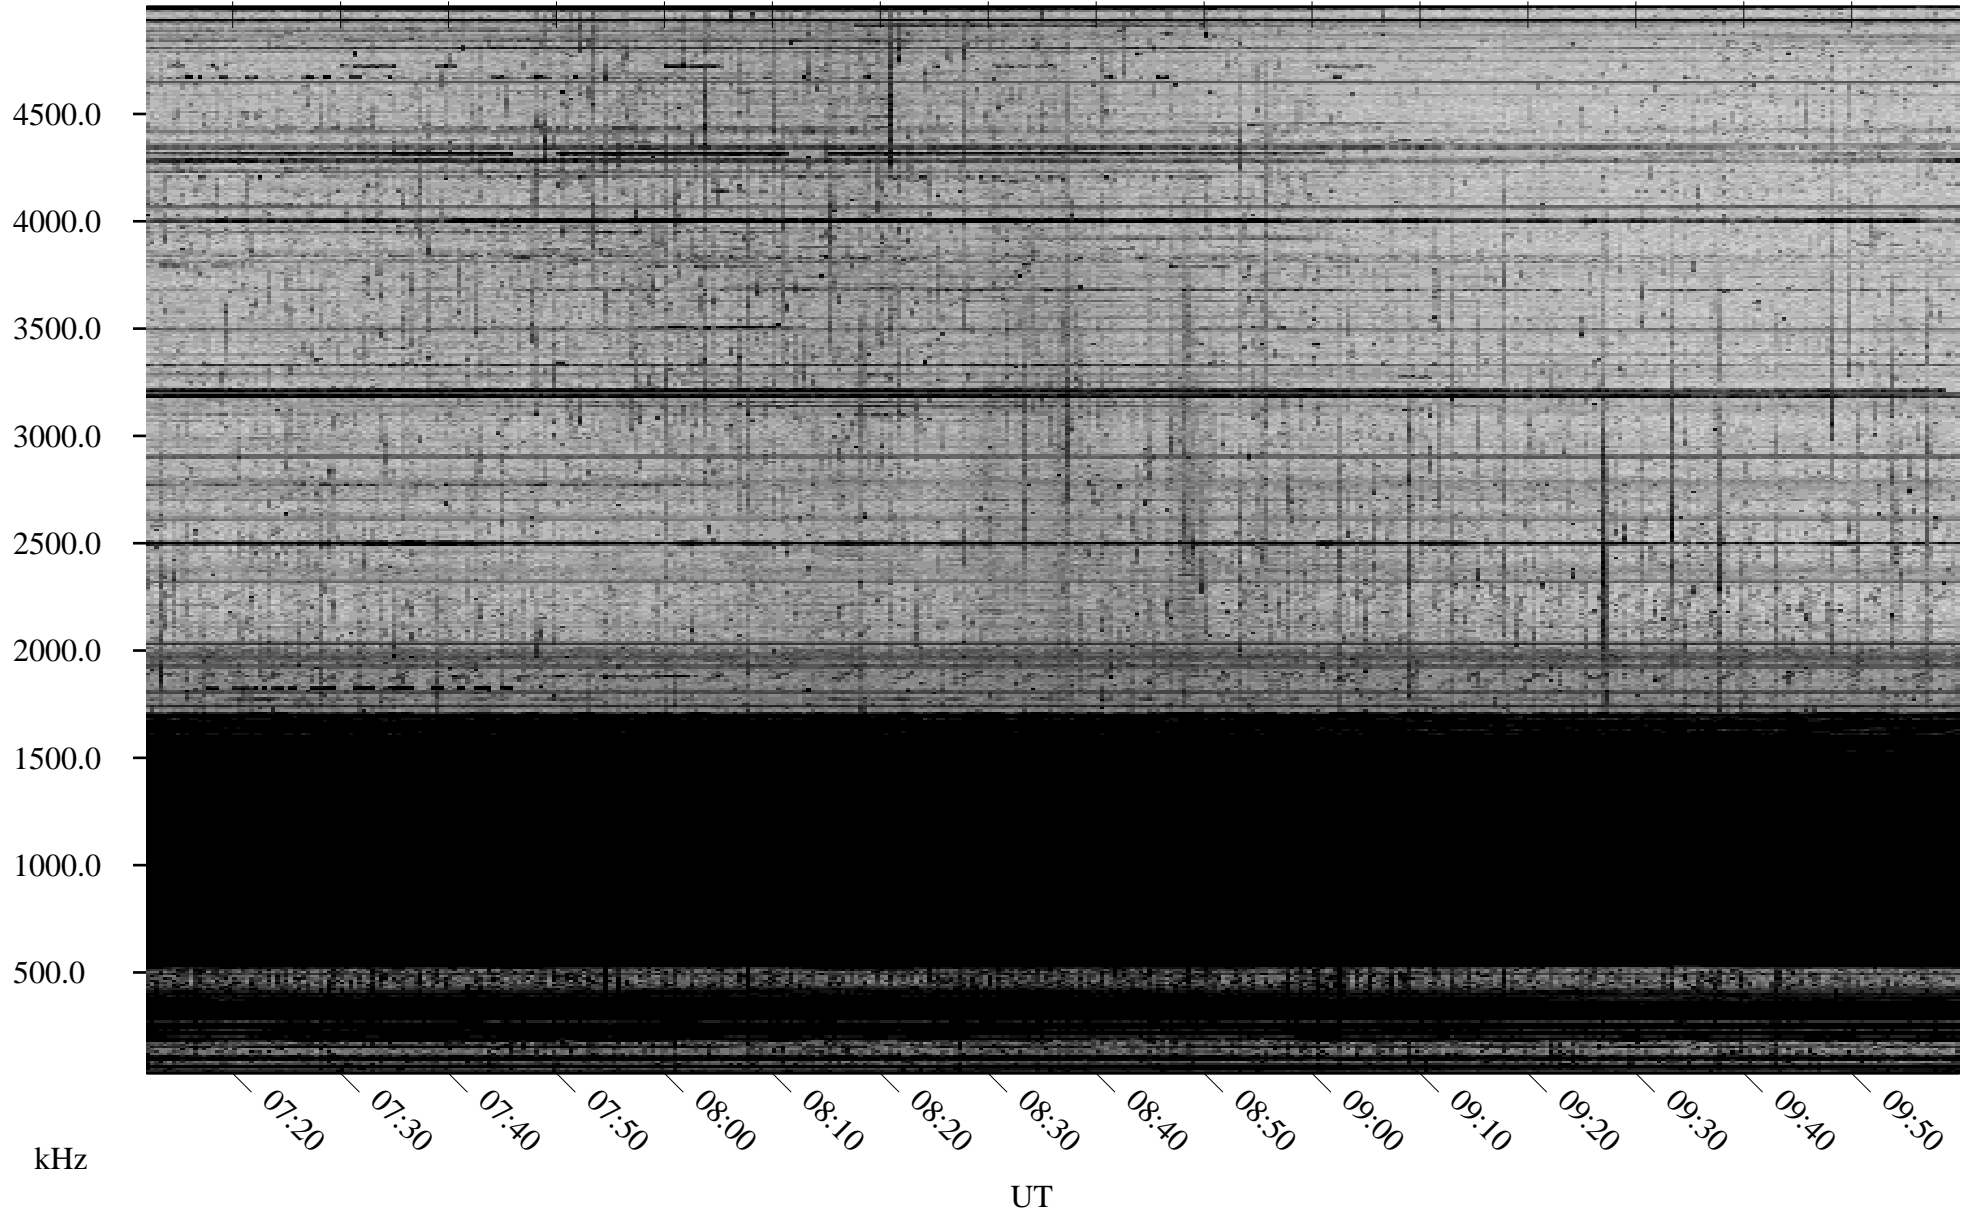

02/01/2010 Churchill, Manitoba

Linear Scale Black = 161 White = 15

ch10032l.r00SUm max_12

Page 1

02/01/2010 Churchill, Manitoba

Linear Scale Black = 161 White = 15

ch10032l.r00SUm max_12

Page 2

02/02/2010 Churchill, Manitoba

Linear Scale Black = 161 White = 15

ch10032l.r00SUm max_12

Page 3

02/02/2010 Churchill, Manitoba

Linear Scale Black = 161 White = 15

ch10032l.r00SUm max_12

Page 4

02/02/2010 Churchill, Manitoba

Linear Scale Black = 161 White = 15

ch10032l.r00SUm max_12

Page 5

02/02/2010 Churchill, Manitoba

Linear Scale Black = 161 White = 15

ch10032l.r00SUm max_12

Page 6

02/02/2010 Churchill, Manitoba

Linear Scale Black = 161 White = 15

ch10032l.r00SUm max_12

Page 7

02/02/2010 Churchill, Manitoba

Linear Scale Black = 161 White = 15

ch10032l.r00SUm max_12