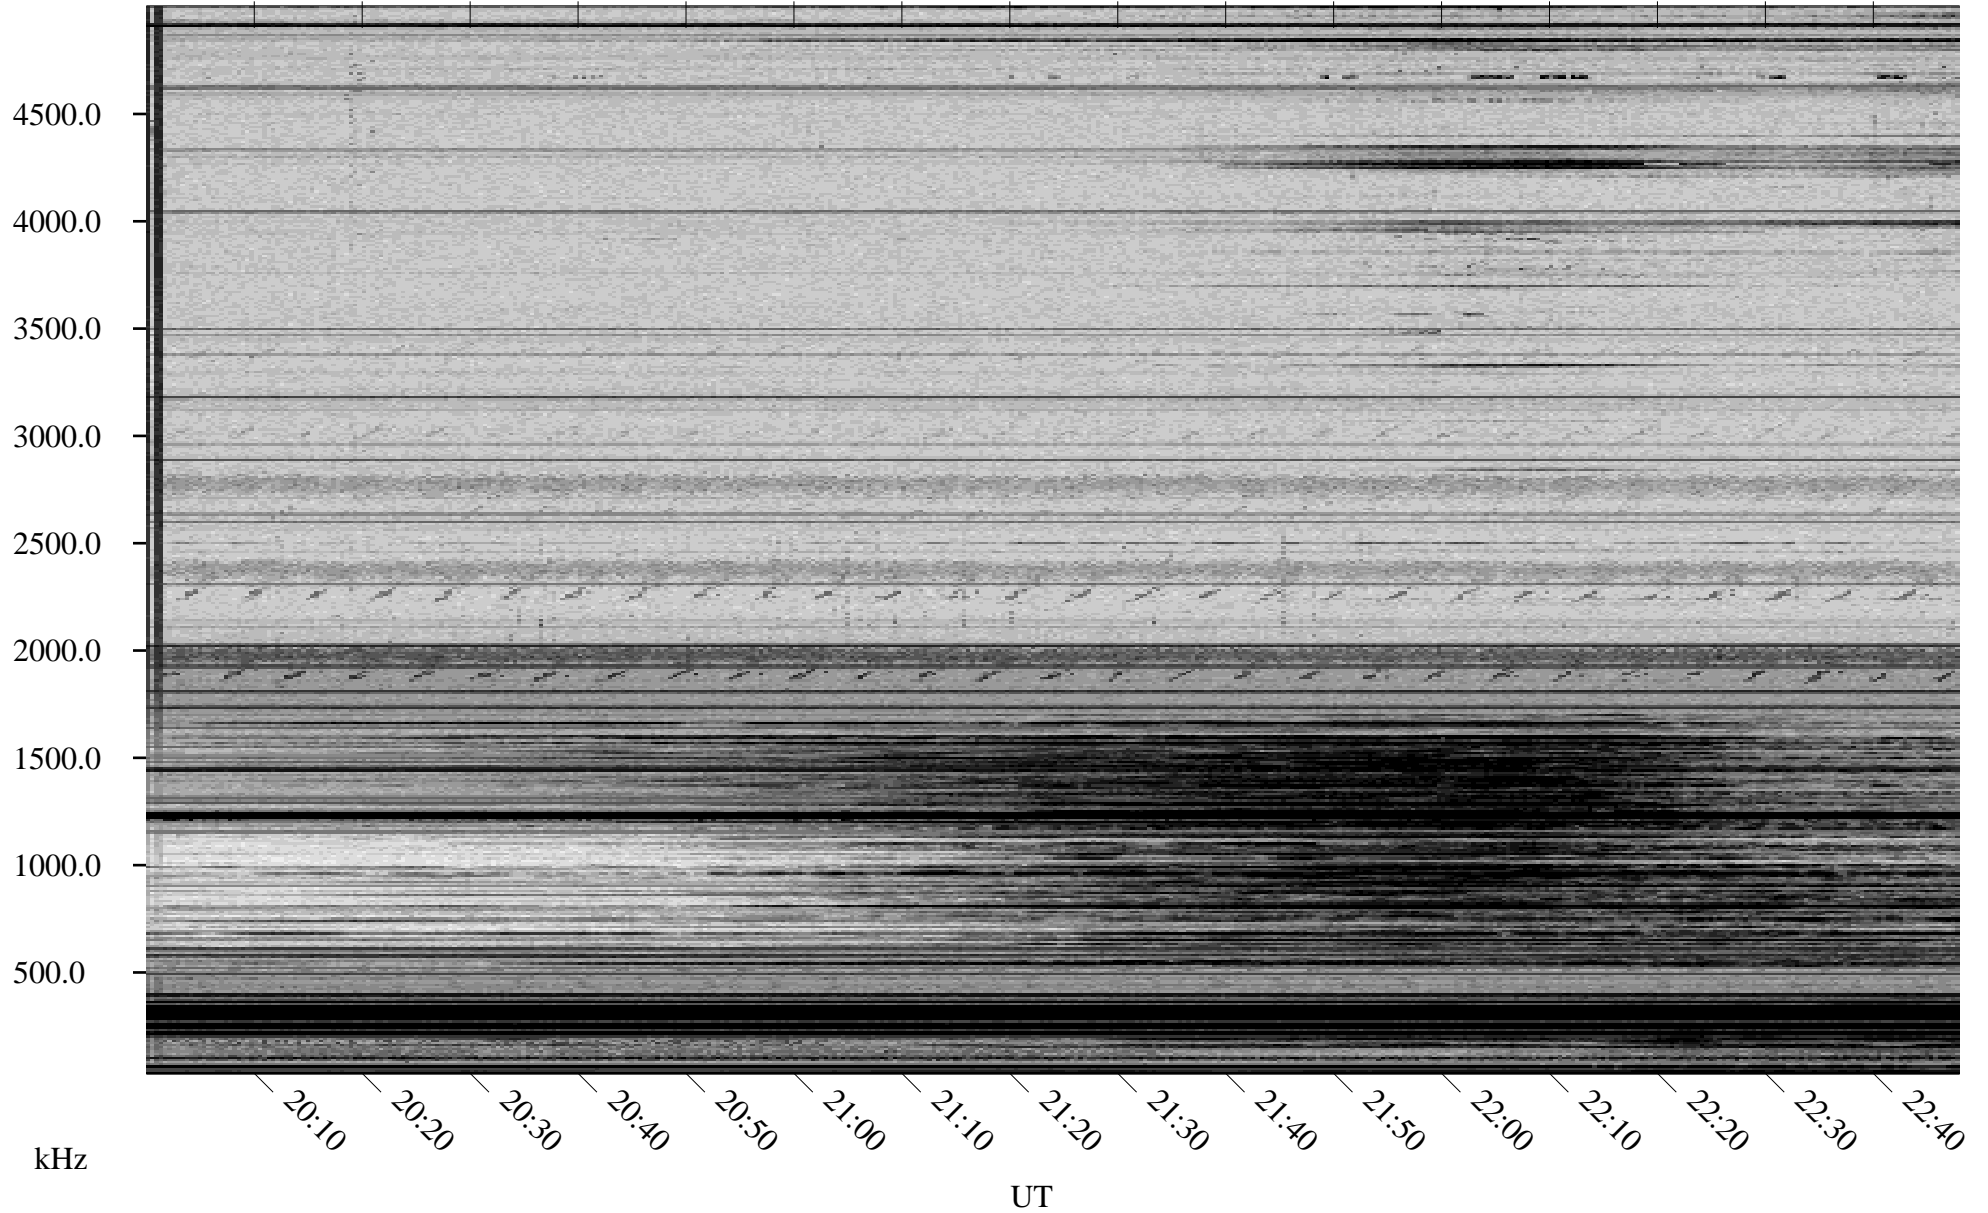

02/01/2010 Churchill, Manitoba

Linear Scale Black = 161 White = 15

ch10032l.r00SUm max_12

Page 1

02/01/2010 Churchill, Manitoba

Linear Scale Black = 161 White = 15

ch10032l.r00SUm max_12

Page 2

02/02/2010 Churchill, Manitoba

Linear Scale Black = 161 White = 15

ch10032l.r00SUm max_12

Page 3

02/02/2010 Churchill, Manitoba

Linear Scale Black = 161 White = 15

ch10032l.r00SUm max_12

Page 4

02/02/2010 Churchill, Manitoba

Linear Scale Black = 161 White = 15

ch10032l.r00SUm max_12

Page 5

02/02/2010 Churchill, Manitoba

Linear Scale Black = 161 White = 15

ch10032l.r00SUm max_12

Page 6

02/02/2010 Churchill, Manitoba

Linear Scale Black = 161 White = 15

ch10032l.r00SUm max_12

Page 7

02/02/2010 Churchill, Manitoba

Linear Scale Black = 161 White = 15

ch10032l.r00SUm max_12