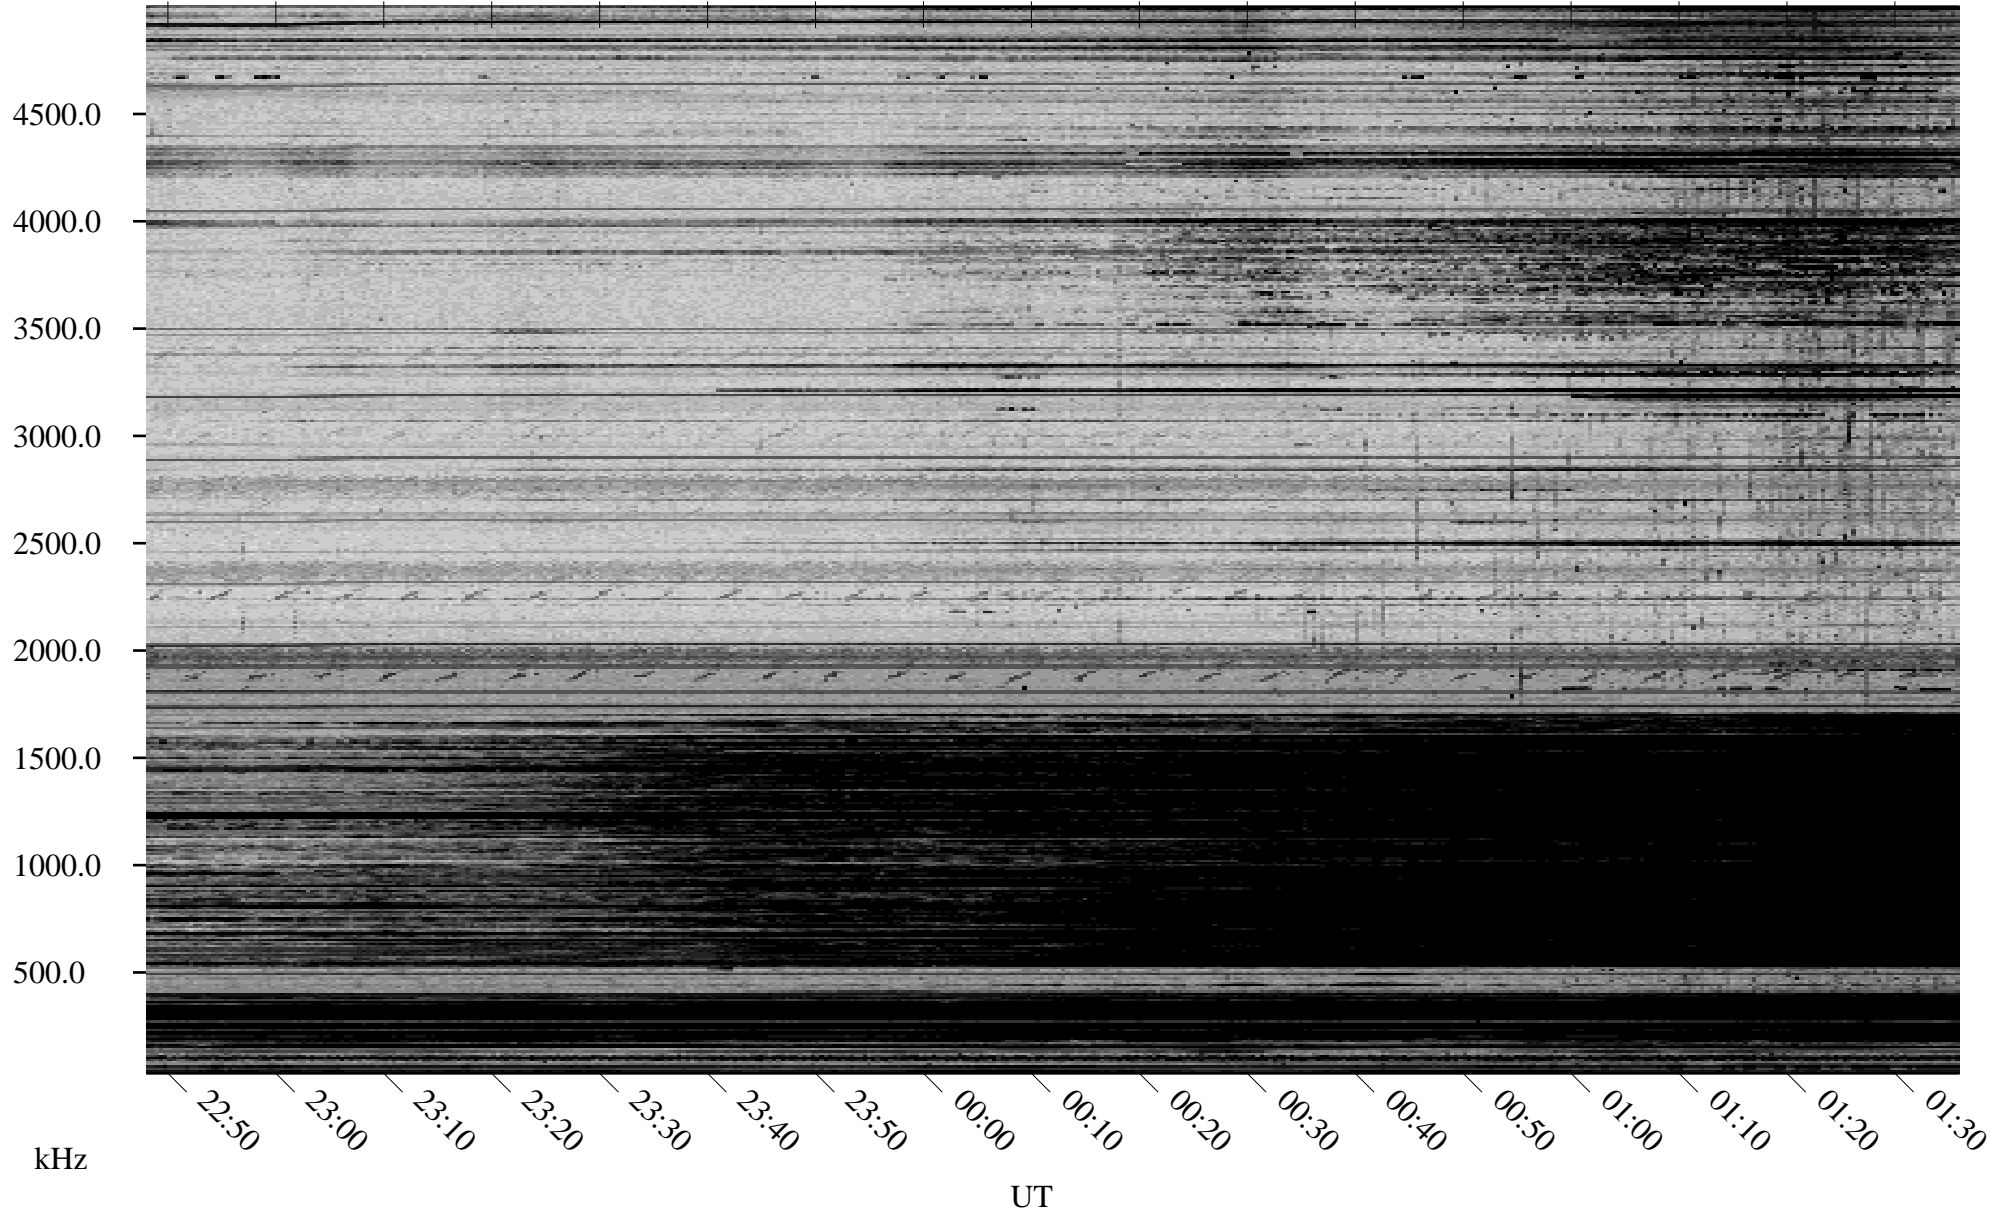

02/01/2010 Churchill, Manitoba

Linear Scale Black = 161 White = 15

ch10032l.r00SUm max_12

Page 1

02/01/2010 Churchill, Manitoba

Linear Scale Black = 161 White = 15

ch10032l.r00SUm max_12

Page 2

02/02/2010 Churchill, Manitoba

Linear Scale Black = 161 White = 15

ch10032l.r00SUm max_12

Page 3

02/02/2010 Churchill, Manitoba

Linear Scale Black = 161 White = 15

ch10032l.r00SUm max_12

Page 4

02/02/2010 Churchill, Manitoba

Linear Scale Black = 161 White = 15

ch10032l.r00SUm max_12

Page 5

02/02/2010 Churchill, Manitoba

Linear Scale Black = 161 White = 15

ch10032l.r00SUm max_12

Page 6

02/02/2010 Churchill, Manitoba

Linear Scale Black = 161 White = 15

ch10032l.r00SUm max_12

Page 7

02/02/2010 Churchill, Manitoba

Linear Scale Black = 161 White = 15

ch10032l.r00SUm max_12