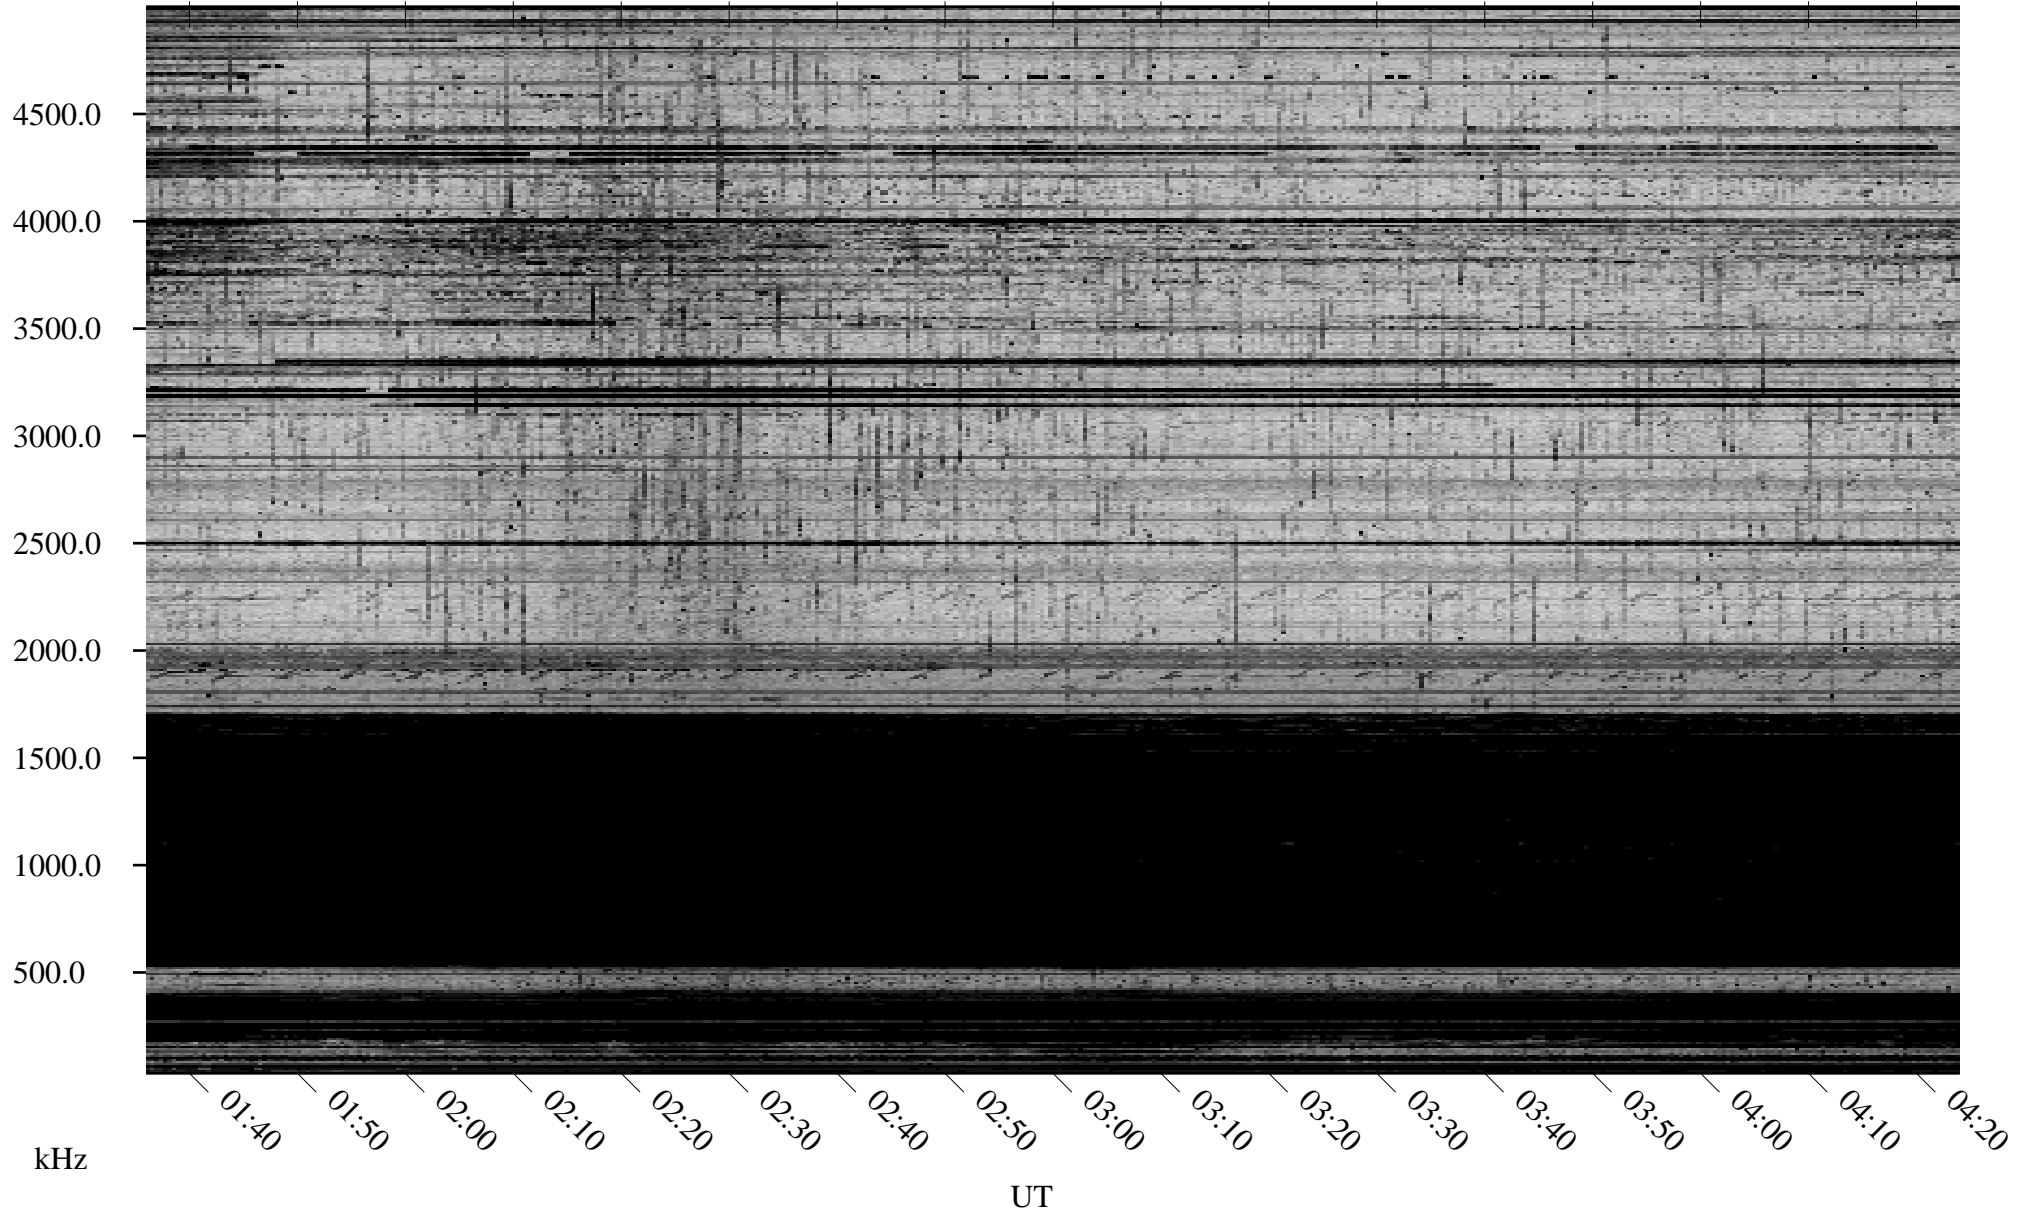

02/01/2010 Churchill, Manitoba

Linear Scale Black = 161 White = 15

ch10032l.r00SUm max_12

Page 1

02/01/2010 Churchill, Manitoba

Linear Scale Black = 161 White = 15

ch10032l.r00SUm max_12

Page 2

02/02/2010 Churchill, Manitoba

Linear Scale Black = 161 White = 15

ch10032l.r00SUm max_12

Page 3

02/02/2010 Churchill, Manitoba

Linear Scale Black = 161 White = 15

ch10032l.r00SUm max_12

Page 4

02/02/2010 Churchill, Manitoba

Linear Scale Black = 161 White = 15

ch10032l.r00SUm max_12

Page 5

02/02/2010 Churchill, Manitoba

Linear Scale Black = 161 White = 15

ch10032l.r00SUm max_12

Page 6

02/02/2010 Churchill, Manitoba

Linear Scale Black = 161 White = 15

ch10032l.r00SUm max_12

Page 7

02/02/2010 Churchill, Manitoba

Linear Scale Black = 161 White = 15

ch10032l.r00SUm max_12