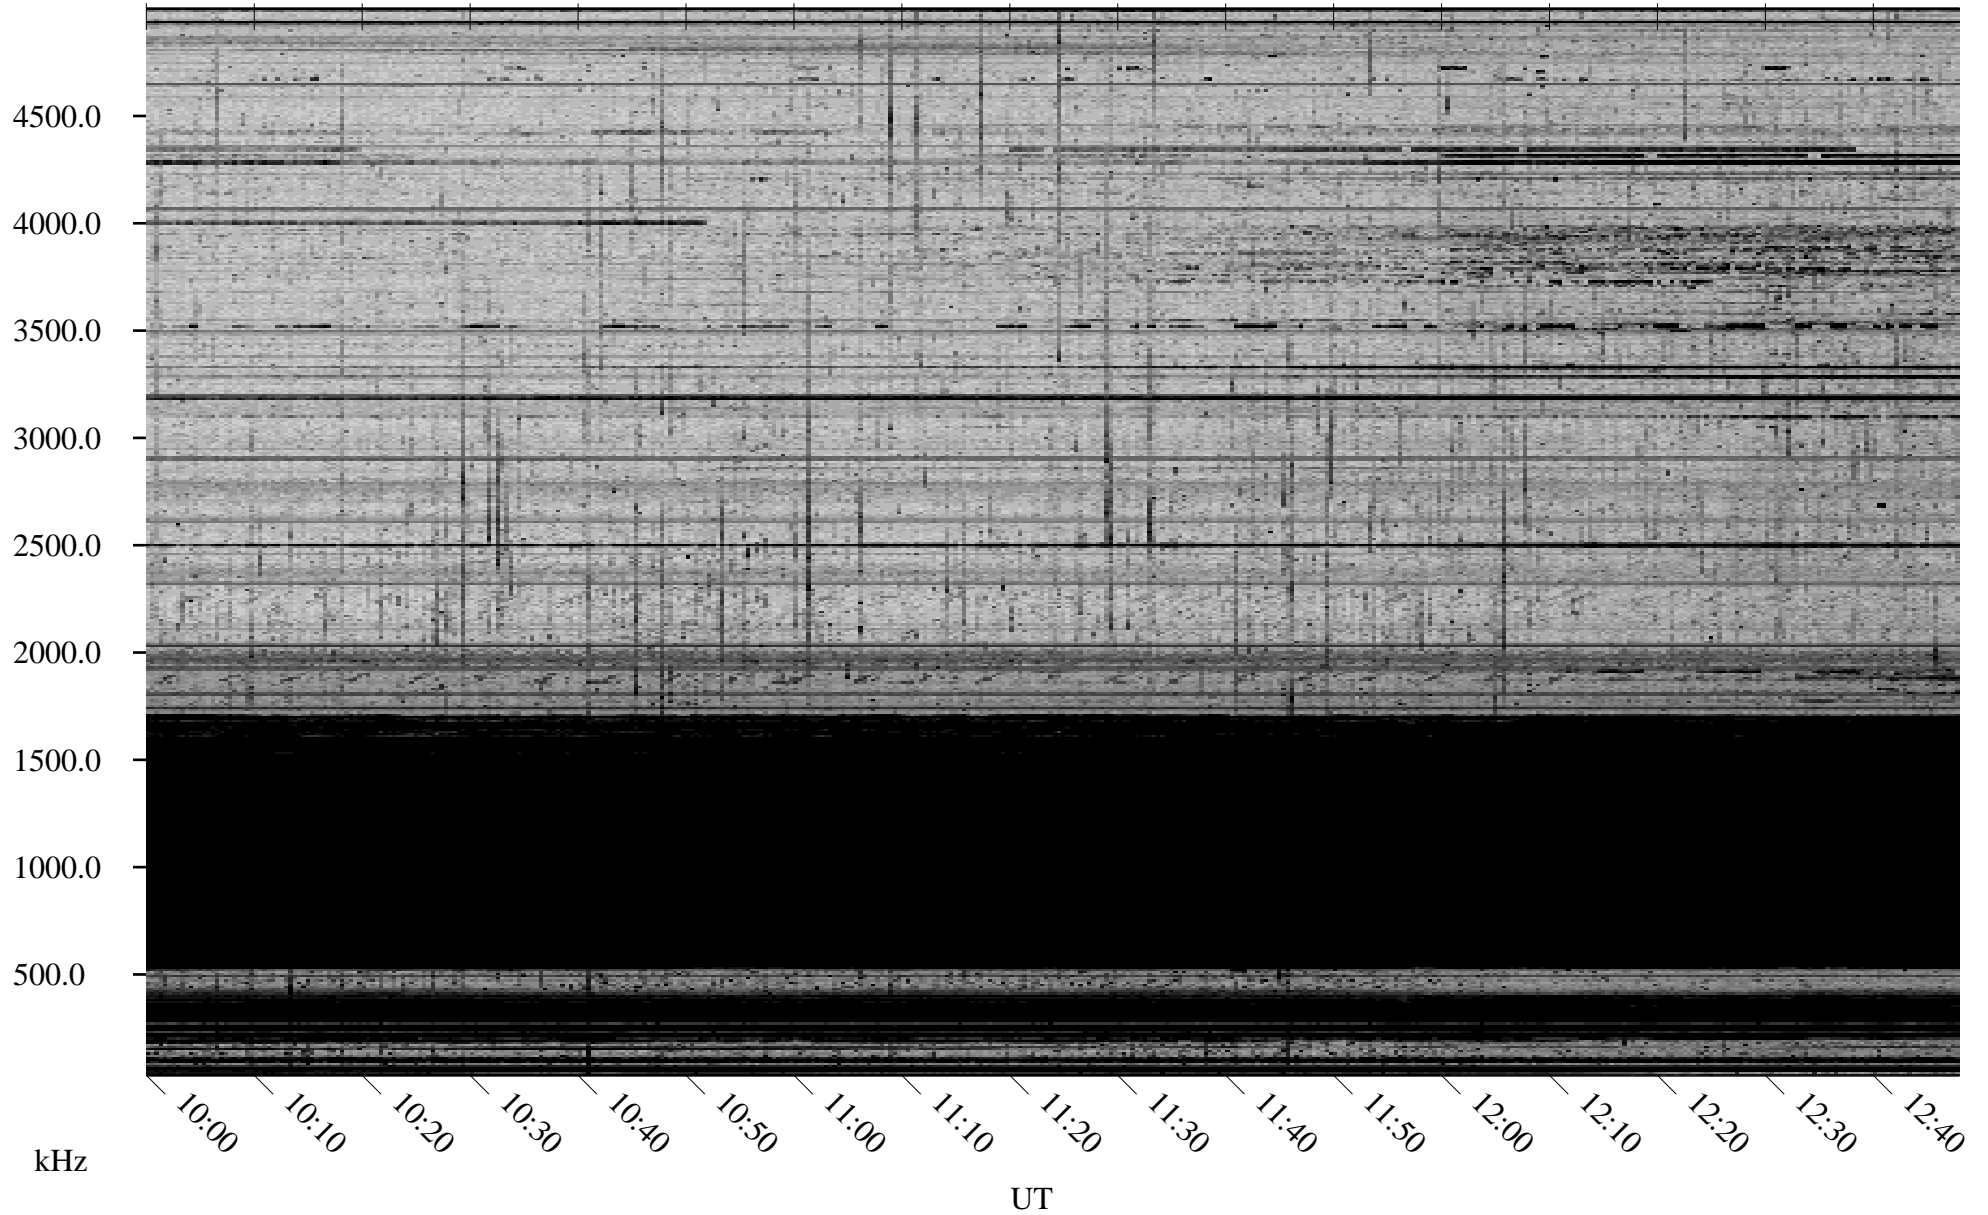

02/01/2010 Churchill, Manitoba

Linear Scale Black = 161 White = 15

ch10032l.r00SUm max_12

Page 1

02/01/2010 Churchill, Manitoba

Linear Scale Black = 161 White = 15

ch10032l.r00SUm max_12

Page 2

02/02/2010 Churchill, Manitoba

Linear Scale Black = 161 White = 15

ch10032l.r00SUm max_12

Page 3

02/02/2010 Churchill, Manitoba

Linear Scale Black = 161 White = 15

ch10032l.r00SUm max_12

Page 4

02/02/2010 Churchill, Manitoba

Linear Scale Black = 161 White = 15

ch10032l.r00SUm max_12

Page 5

02/02/2010 Churchill, Manitoba

Linear Scale Black = 161 White = 15

ch10032l.r00SUm max_12

Page 6

02/02/2010 Churchill, Manitoba

Linear Scale Black = 161 White = 15

ch10032l.r00SUm max_12

Page 7

02/02/2010 Churchill, Manitoba

Linear Scale Black = 161 White = 15

ch10032l.r00SUm max_12