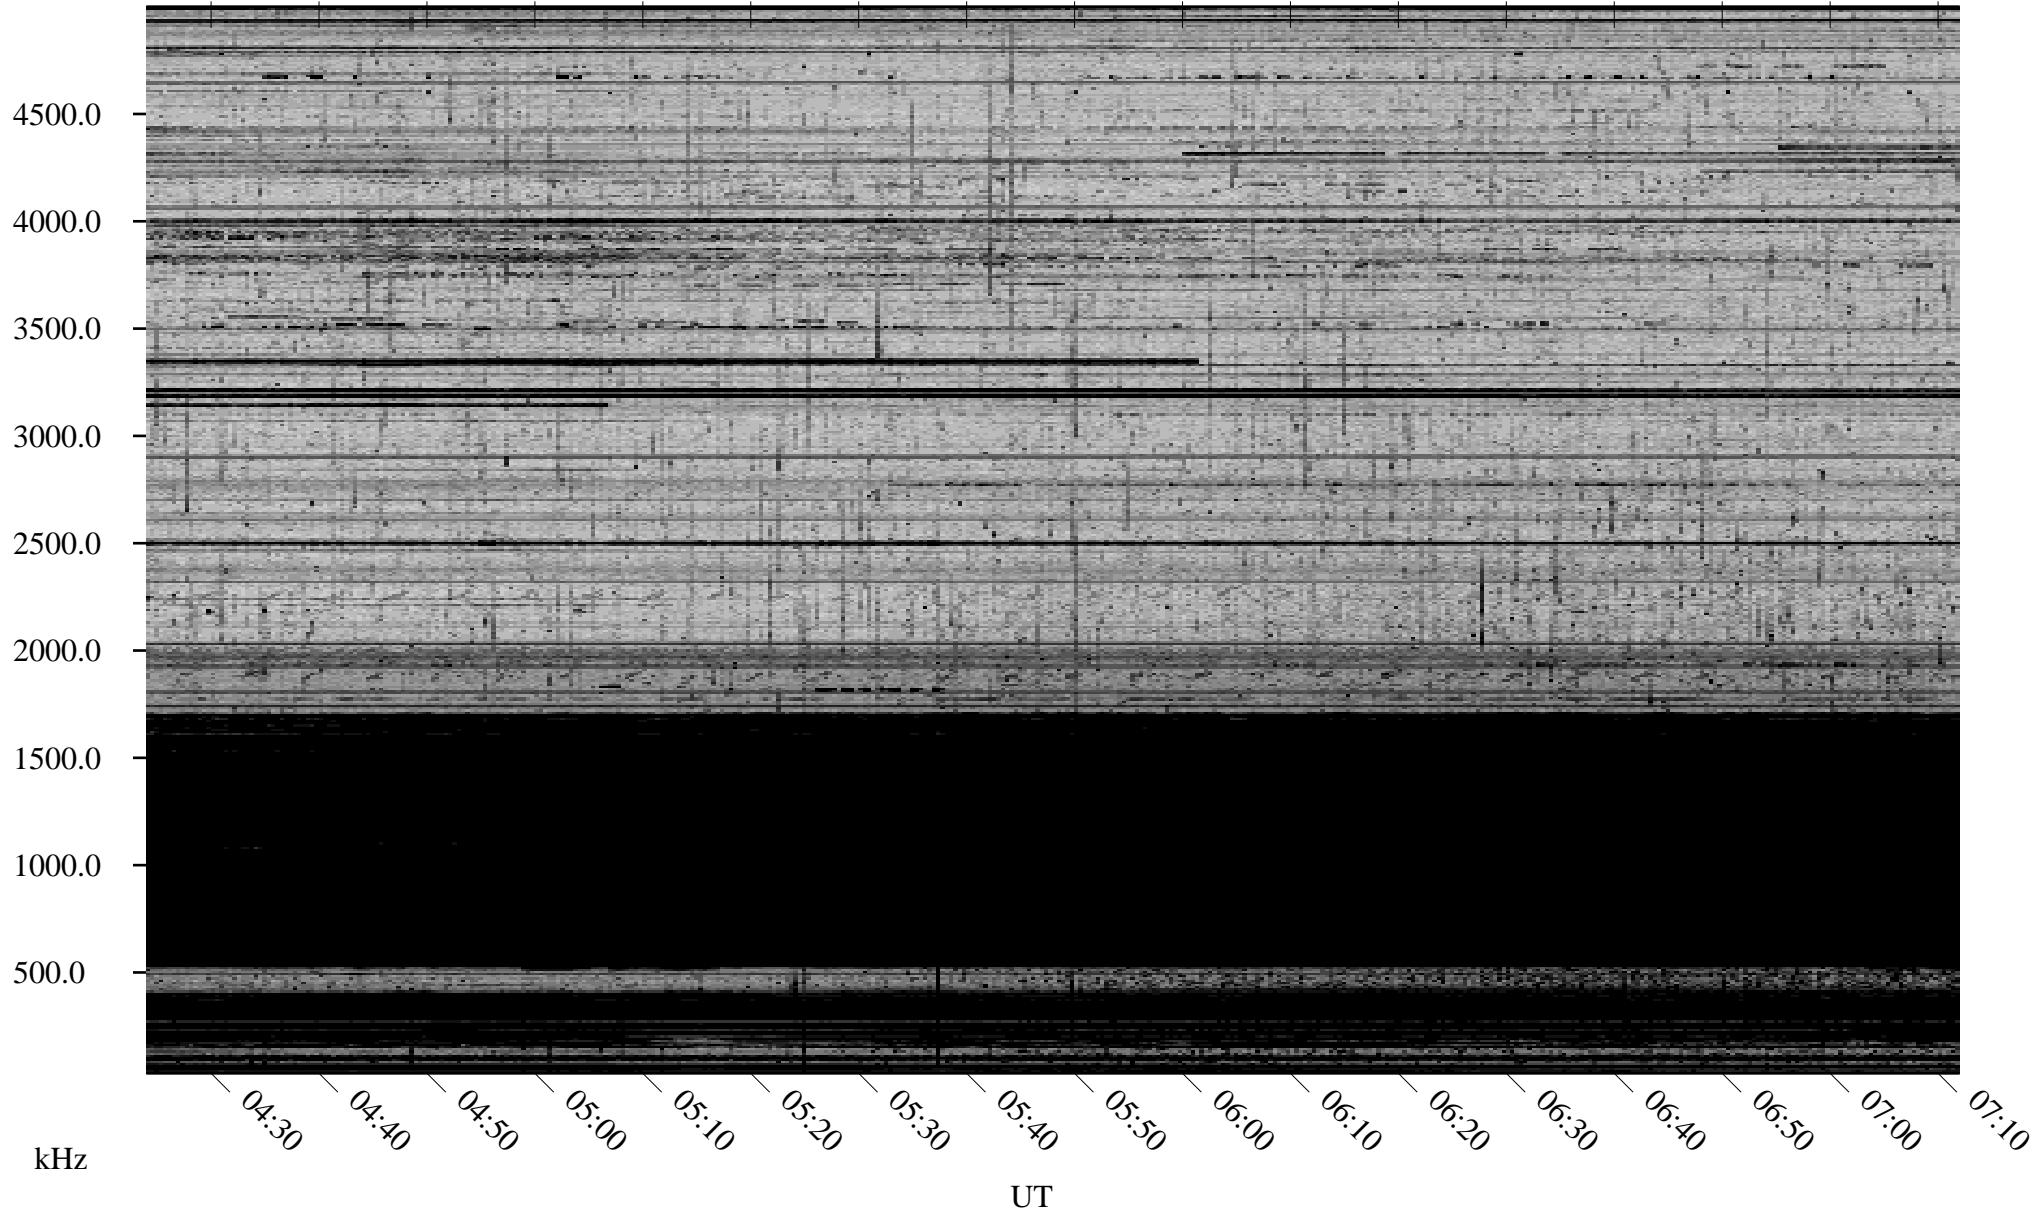

02/01/2010 Churchill, Manitoba

Linear Scale Black = 161 White = 15

ch10032l.r00SUm max_12

Page 1

02/01/2010 Churchill, Manitoba

Linear Scale Black = 161 White = 15

ch10032l.r00SUm max_12

Page 2

02/02/2010 Churchill, Manitoba

Linear Scale Black = 161 White = 15

ch10032l.r00SUm max_12

Page 3

02/02/2010 Churchill, Manitoba

Linear Scale Black = 161 White = 15

ch10032l.r00SUm max_12

Page 4

02/02/2010 Churchill, Manitoba

Linear Scale Black = 161 White = 15

ch10032l.r00SUm max_12

Page 5

02/02/2010 Churchill, Manitoba

Linear Scale Black = 161 White = 15

ch10032l.r00SUm max_12

Page 6

02/02/2010 Churchill, Manitoba

Linear Scale Black = 161 White = 15

ch10032l.r00SUm max_12

Page 7

02/02/2010 Churchill, Manitoba

Linear Scale Black = 161 White = 15

ch10032l.r00SUm max_12