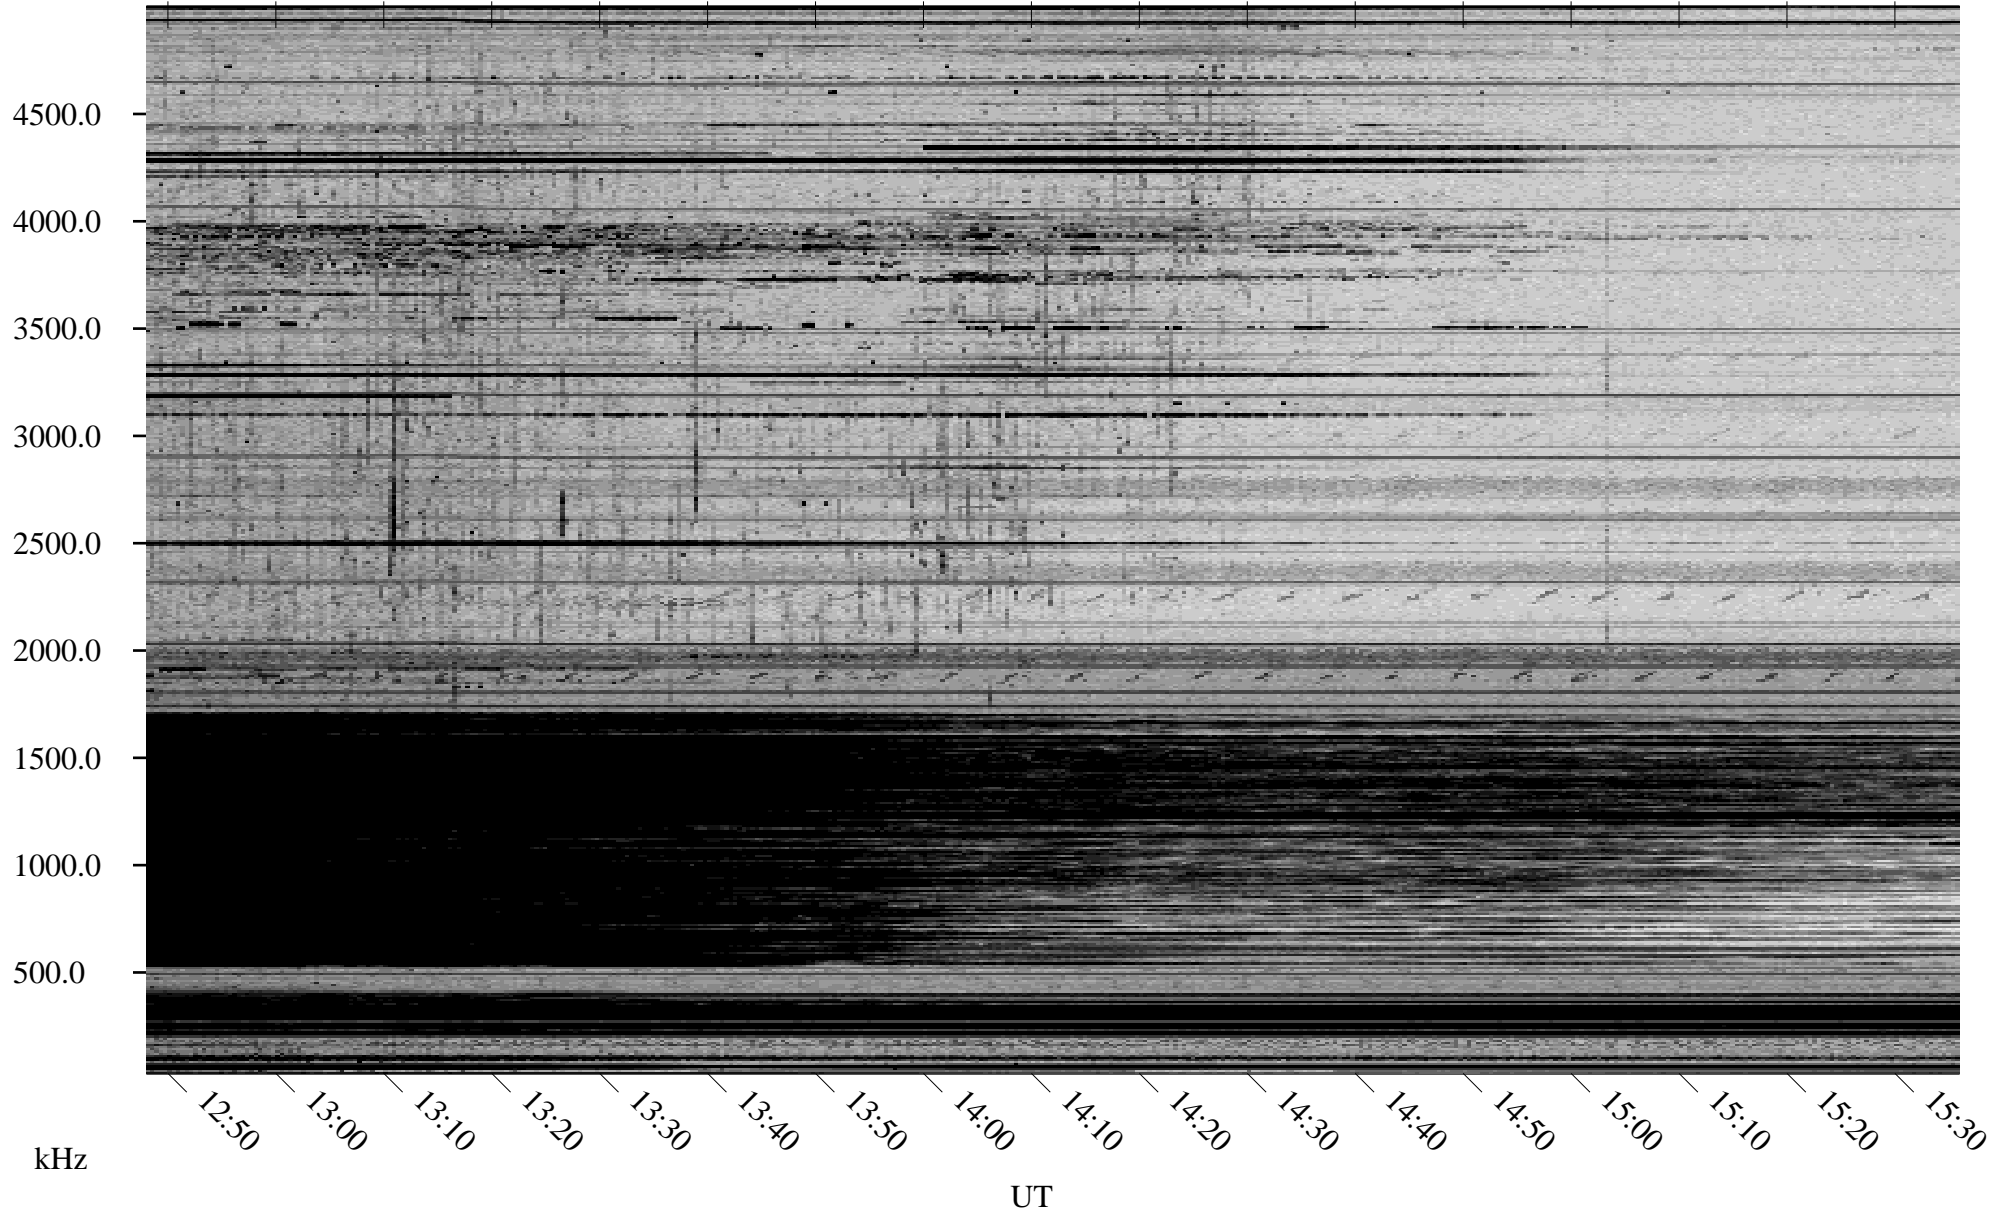

02/01/2010 Churchill, Manitoba

Linear Scale Black = 161 White = 15

ch10032l.r00SUm max_12

Page 1

02/01/2010 Churchill, Manitoba

Linear Scale Black = 161 White = 15

ch10032l.r00SUm max_12

Page 2

02/02/2010 Churchill, Manitoba

Linear Scale Black = 161 White = 15

ch10032l.r00SUm max_12

Page 3

02/02/2010 Churchill, Manitoba

Linear Scale Black = 161 White = 15

ch10032l.r00SUm max_12

Page 4

02/02/2010 Churchill, Manitoba

Linear Scale Black = 161 White = 15

ch10032l.r00SUm max_12

Page 5

02/02/2010 Churchill, Manitoba

Linear Scale Black = 161 White = 15

ch10032l.r00SUm max_12

Page 6

02/02/2010 Churchill, Manitoba

Linear Scale Black = 161 White = 15

ch10032l.r00SUm max_12

Page 7

02/02/2010 Churchill, Manitoba

Linear Scale Black = 161 White = 15

ch10032l.r00SUm max_12