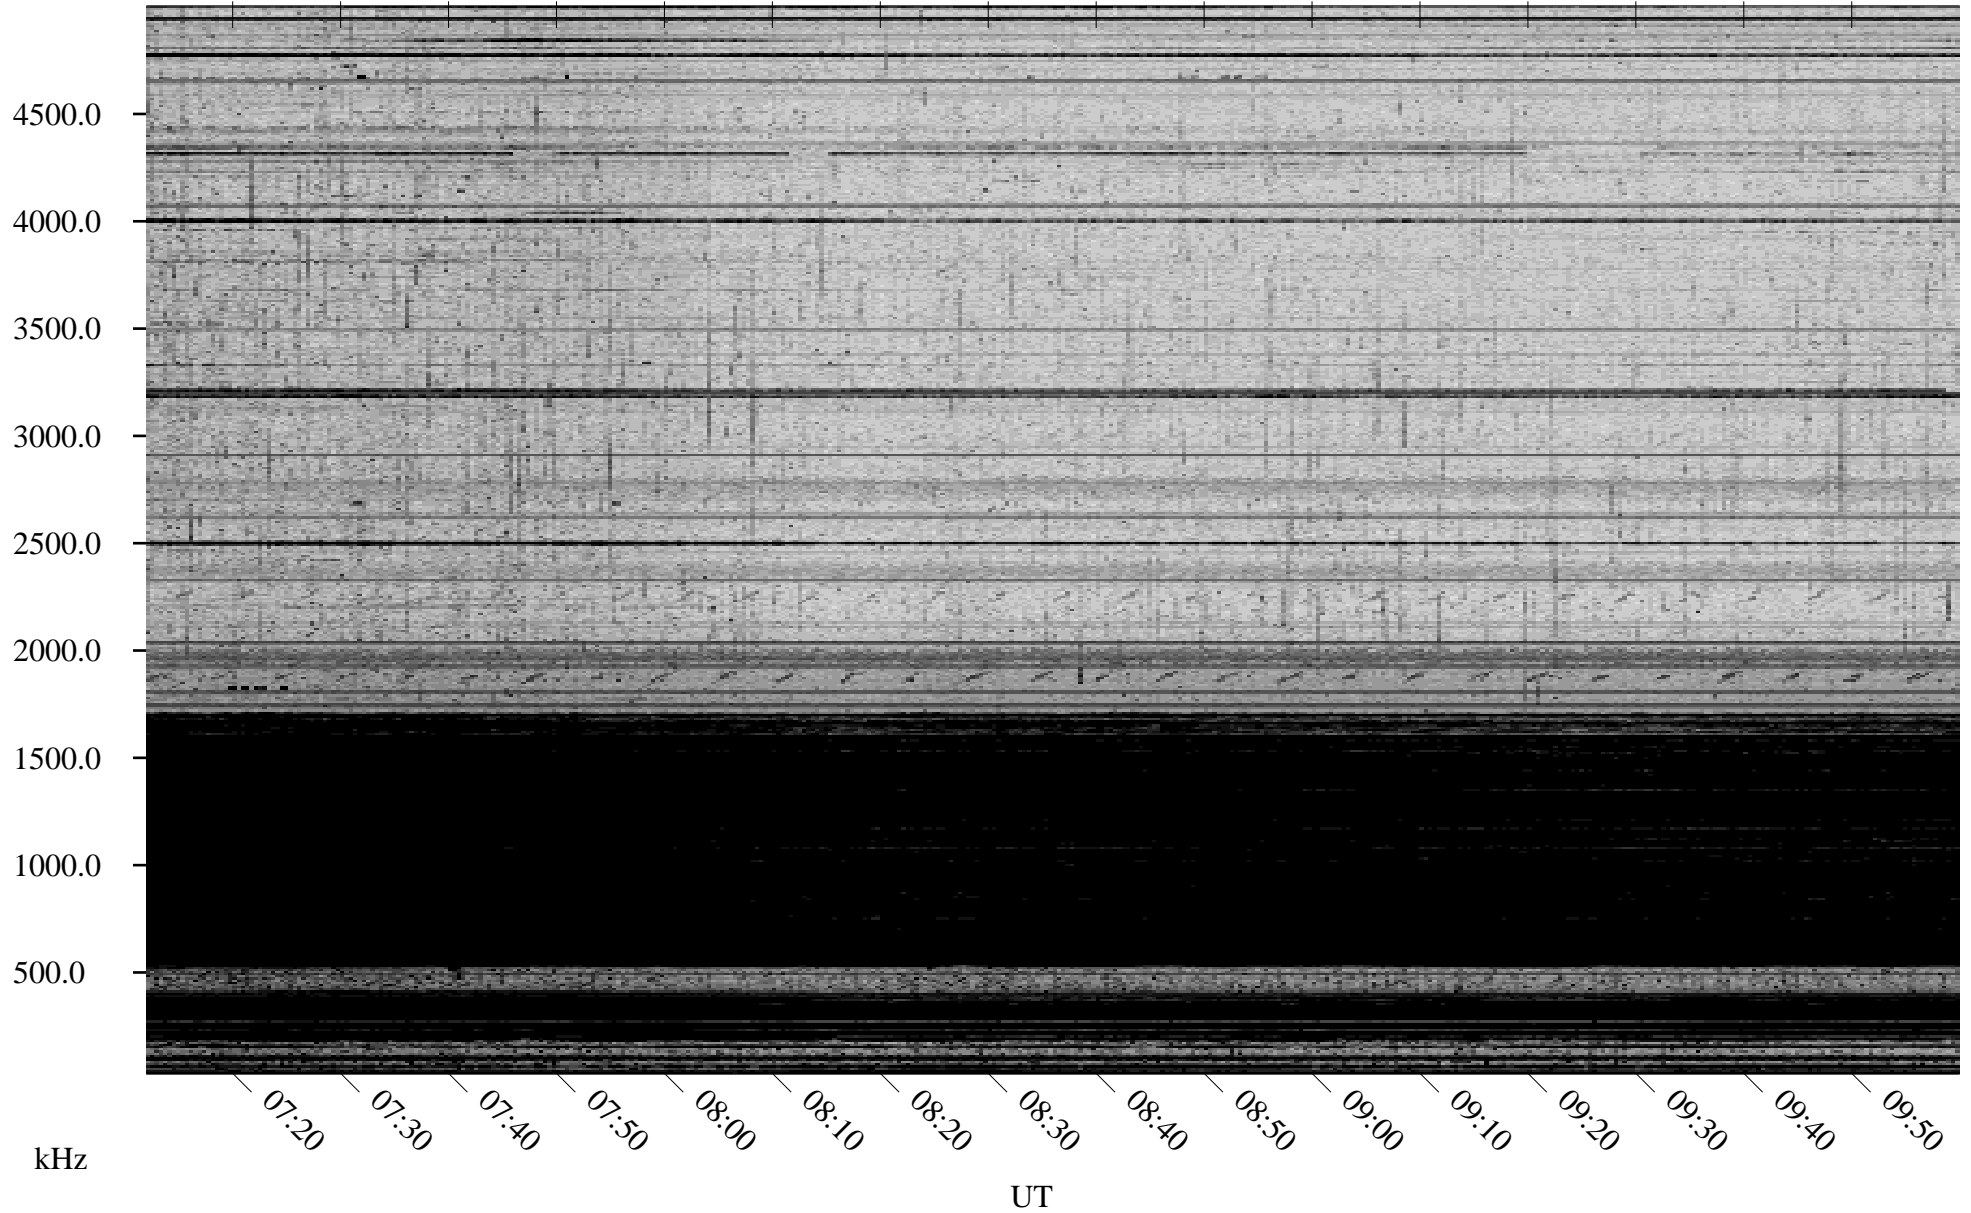

02/02/2010 Churchill, Manitoba

Linear Scale Black = 161 White = 15

ch10033l.r00SUm max_12

Page 1

02/02/2010 Churchill, Manitoba

Linear Scale Black = 161 White = 15

ch10033l.r00SUm max_12

Page 2

02/03/2010 Churchill, Manitoba

Linear Scale Black = 161 White = 15

ch10033l.r00SUm max_12

Page 3

02/03/2010 Churchill, Manitoba

Linear Scale Black = 161 White = 15

ch100331.r00SUm max_12

Page 4

02/03/2010 Churchill, Manitoba

Linear Scale Black = 161 White = 15

ch10033l.r00SUm max_12

Page 5

02/03/2010 Churchill, Manitoba

Linear Scale Black = 161 White = 15

ch10033l.r00SUm max_12

Page 6

02/03/2010 Churchill, Manitoba

Linear Scale Black = 161 White = 15

ch10033l.r00SUm max_12

Page 7

02/03/2010 Churchill, Manitoba

Linear Scale Black = 161 White = 15

ch10033l.r00SUm max_12

Page 8