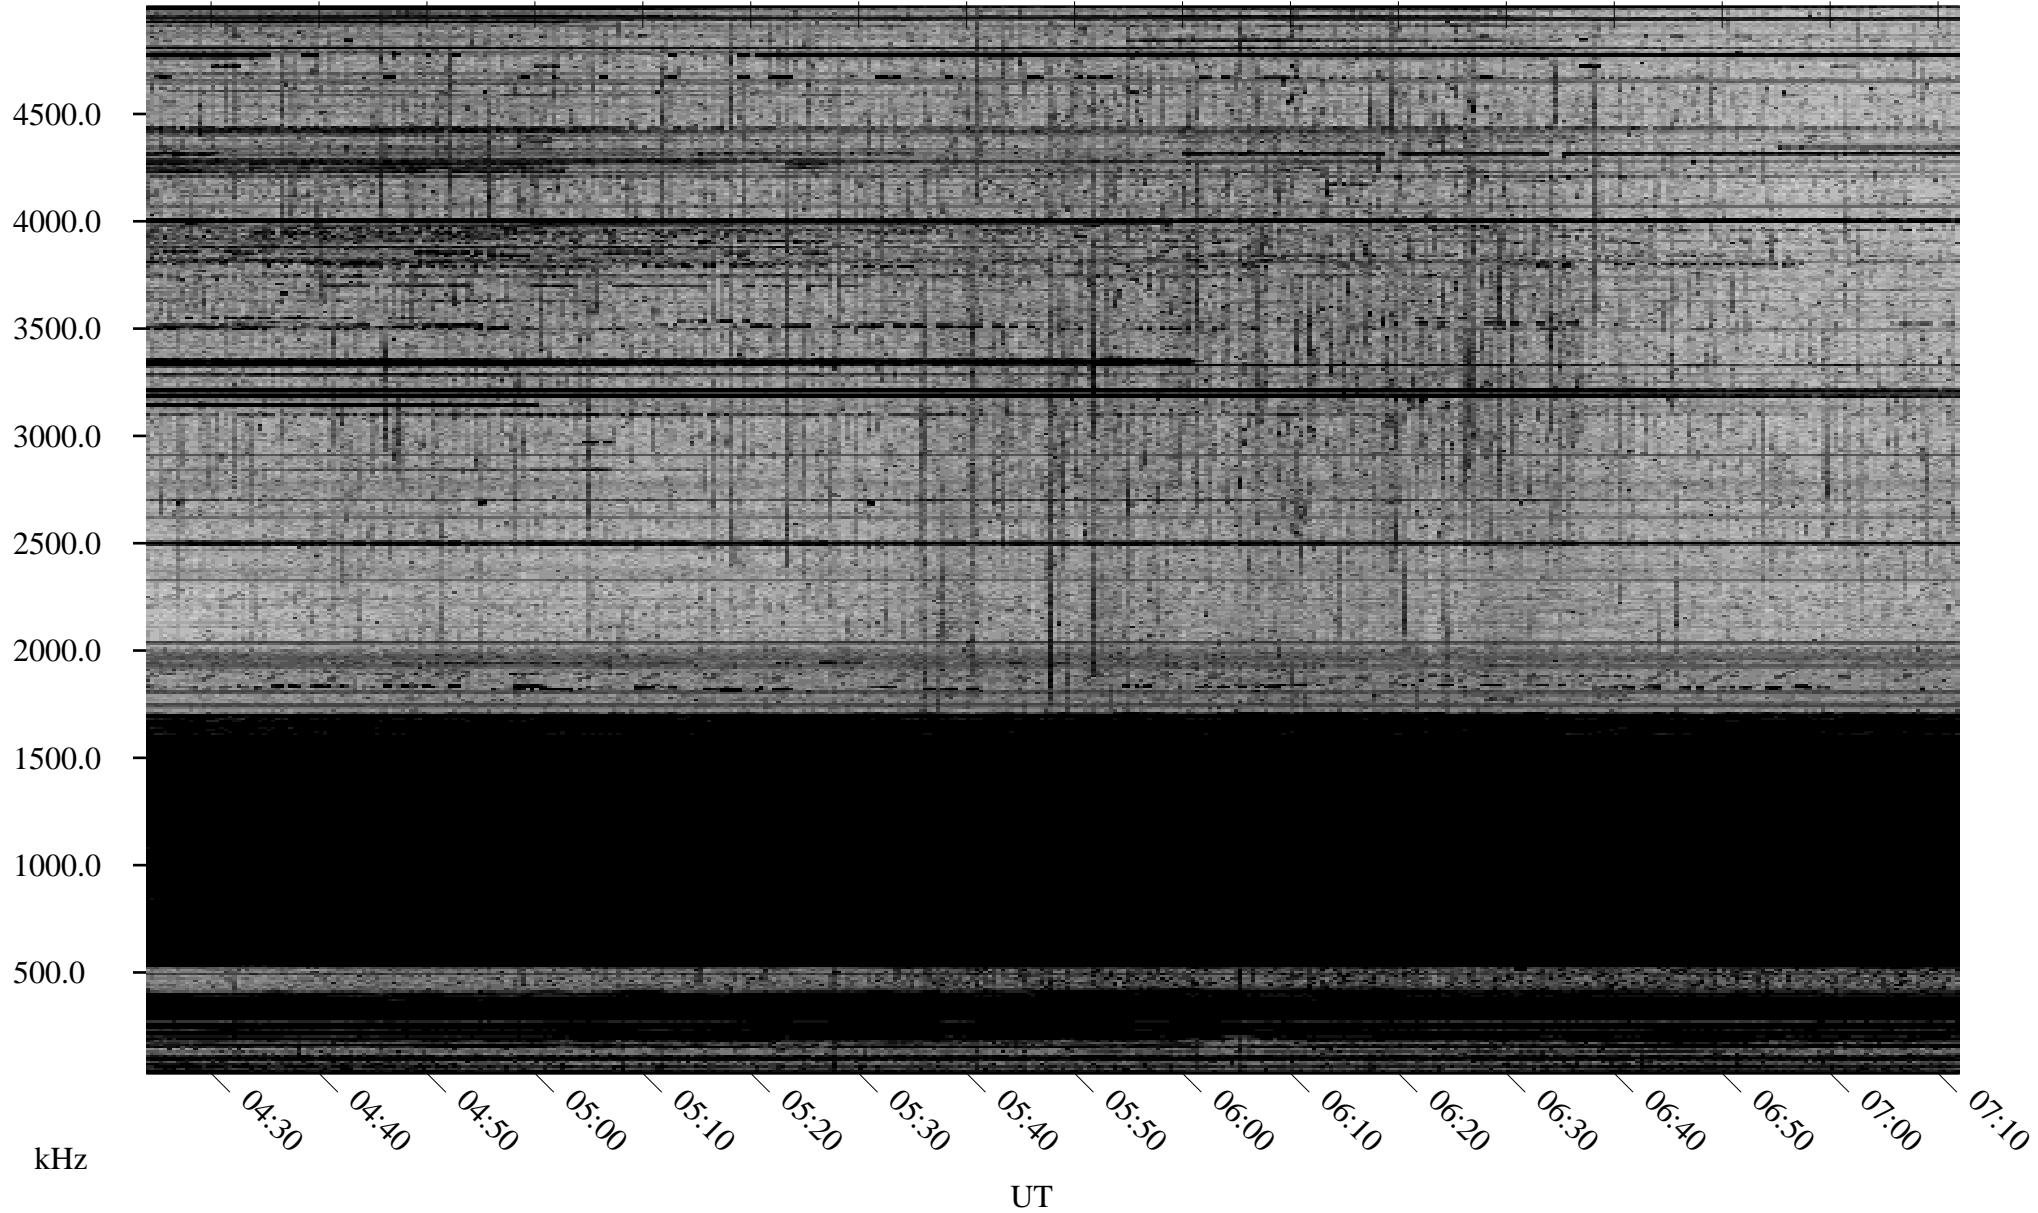

02/02/2010 Churchill, Manitoba

Linear Scale Black = 161 White = 15

ch10033l.r00SUm max_12

Page 1

02/02/2010 Churchill, Manitoba

Linear Scale Black = 161 White = 15

ch10033l.r00SUm max_12

Page 2

02/03/2010 Churchill, Manitoba

Linear Scale Black = 161 White = 15

ch10033l.r00SUm max_12

Page 3

02/03/2010 Churchill, Manitoba

Linear Scale Black = 161 White = 15

ch100331.r00SUm max_12

Page 4

02/03/2010 Churchill, Manitoba

Linear Scale Black = 161 White = 15

ch10033l.r00SUm max_12

Page 5

02/03/2010 Churchill, Manitoba

Linear Scale Black = 161 White = 15

ch10033l.r00SUm max_12

Page 6

02/03/2010 Churchill, Manitoba

Linear Scale Black = 161 White = 15

ch10033l.r00SUm max_12

Page 7

02/03/2010 Churchill, Manitoba

Linear Scale Black = 161 White = 15

ch10033l.r00SUm max_12

Page 8