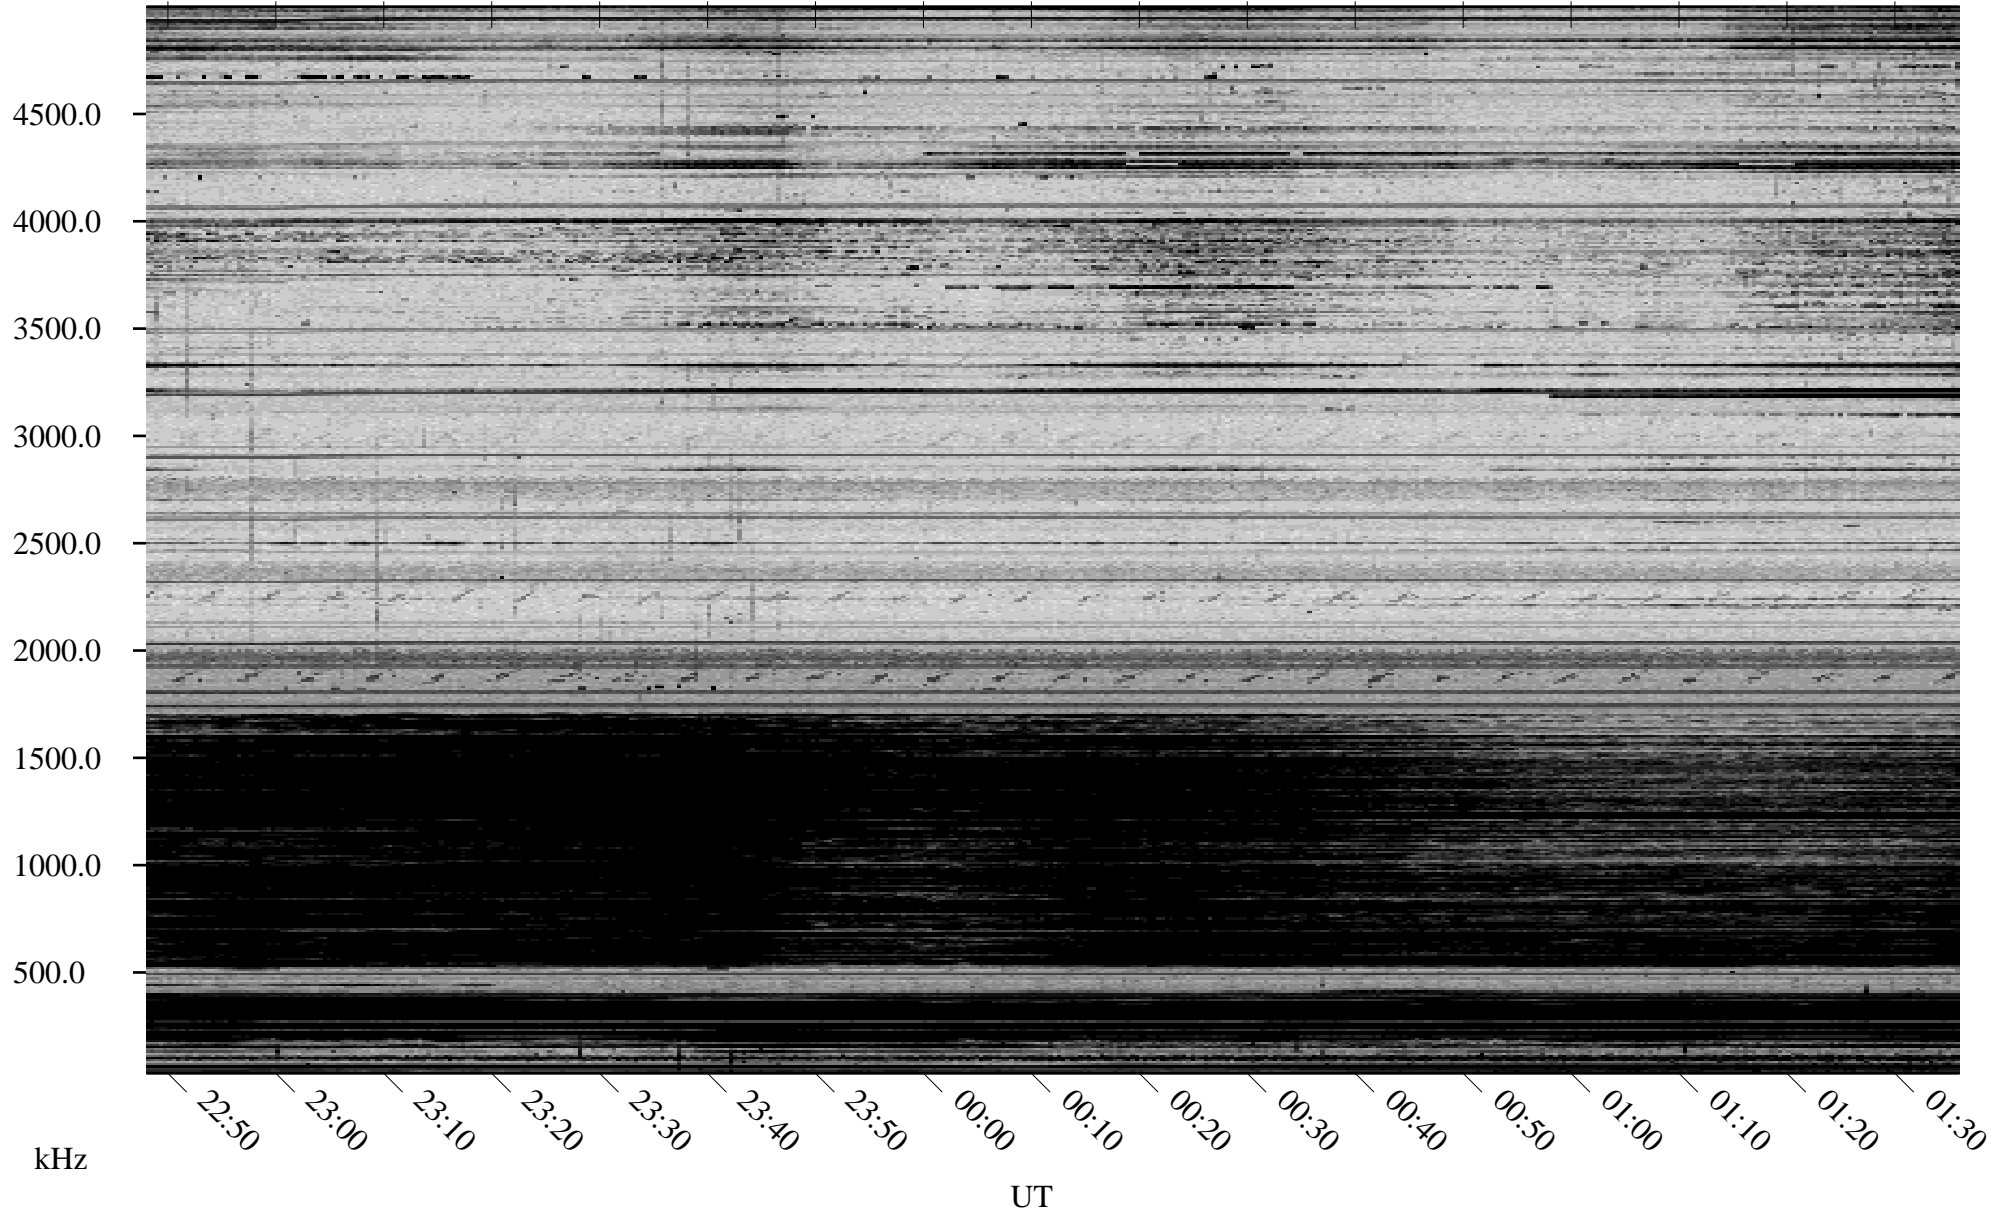

02/02/2010 Churchill, Manitoba

Linear Scale Black = 161 White = 15

ch10033l.r00SUm max_12

Page 1

02/02/2010 Churchill, Manitoba

Linear Scale Black = 161 White = 15

ch10033l.r00SUm max_12

Page 2

02/03/2010 Churchill, Manitoba

Linear Scale Black = 161 White = 15

ch10033l.r00SUm max_12

Page 3

02/03/2010 Churchill, Manitoba

Linear Scale Black = 161 White = 15

ch100331.r00SUm max_12

Page 4

02/03/2010 Churchill, Manitoba

Linear Scale Black = 161 White = 15

ch10033l.r00SUm max_12

Page 5

02/03/2010 Churchill, Manitoba

Linear Scale Black = 161 White = 15

ch10033l.r00SUm max_12

Page 6

02/03/2010 Churchill, Manitoba

Linear Scale Black = 161 White = 15

ch10033l.r00SUm max_12

Page 7

02/03/2010 Churchill, Manitoba

Linear Scale Black = 161 White = 15

ch10033l.r00SUm max_12

Page 8