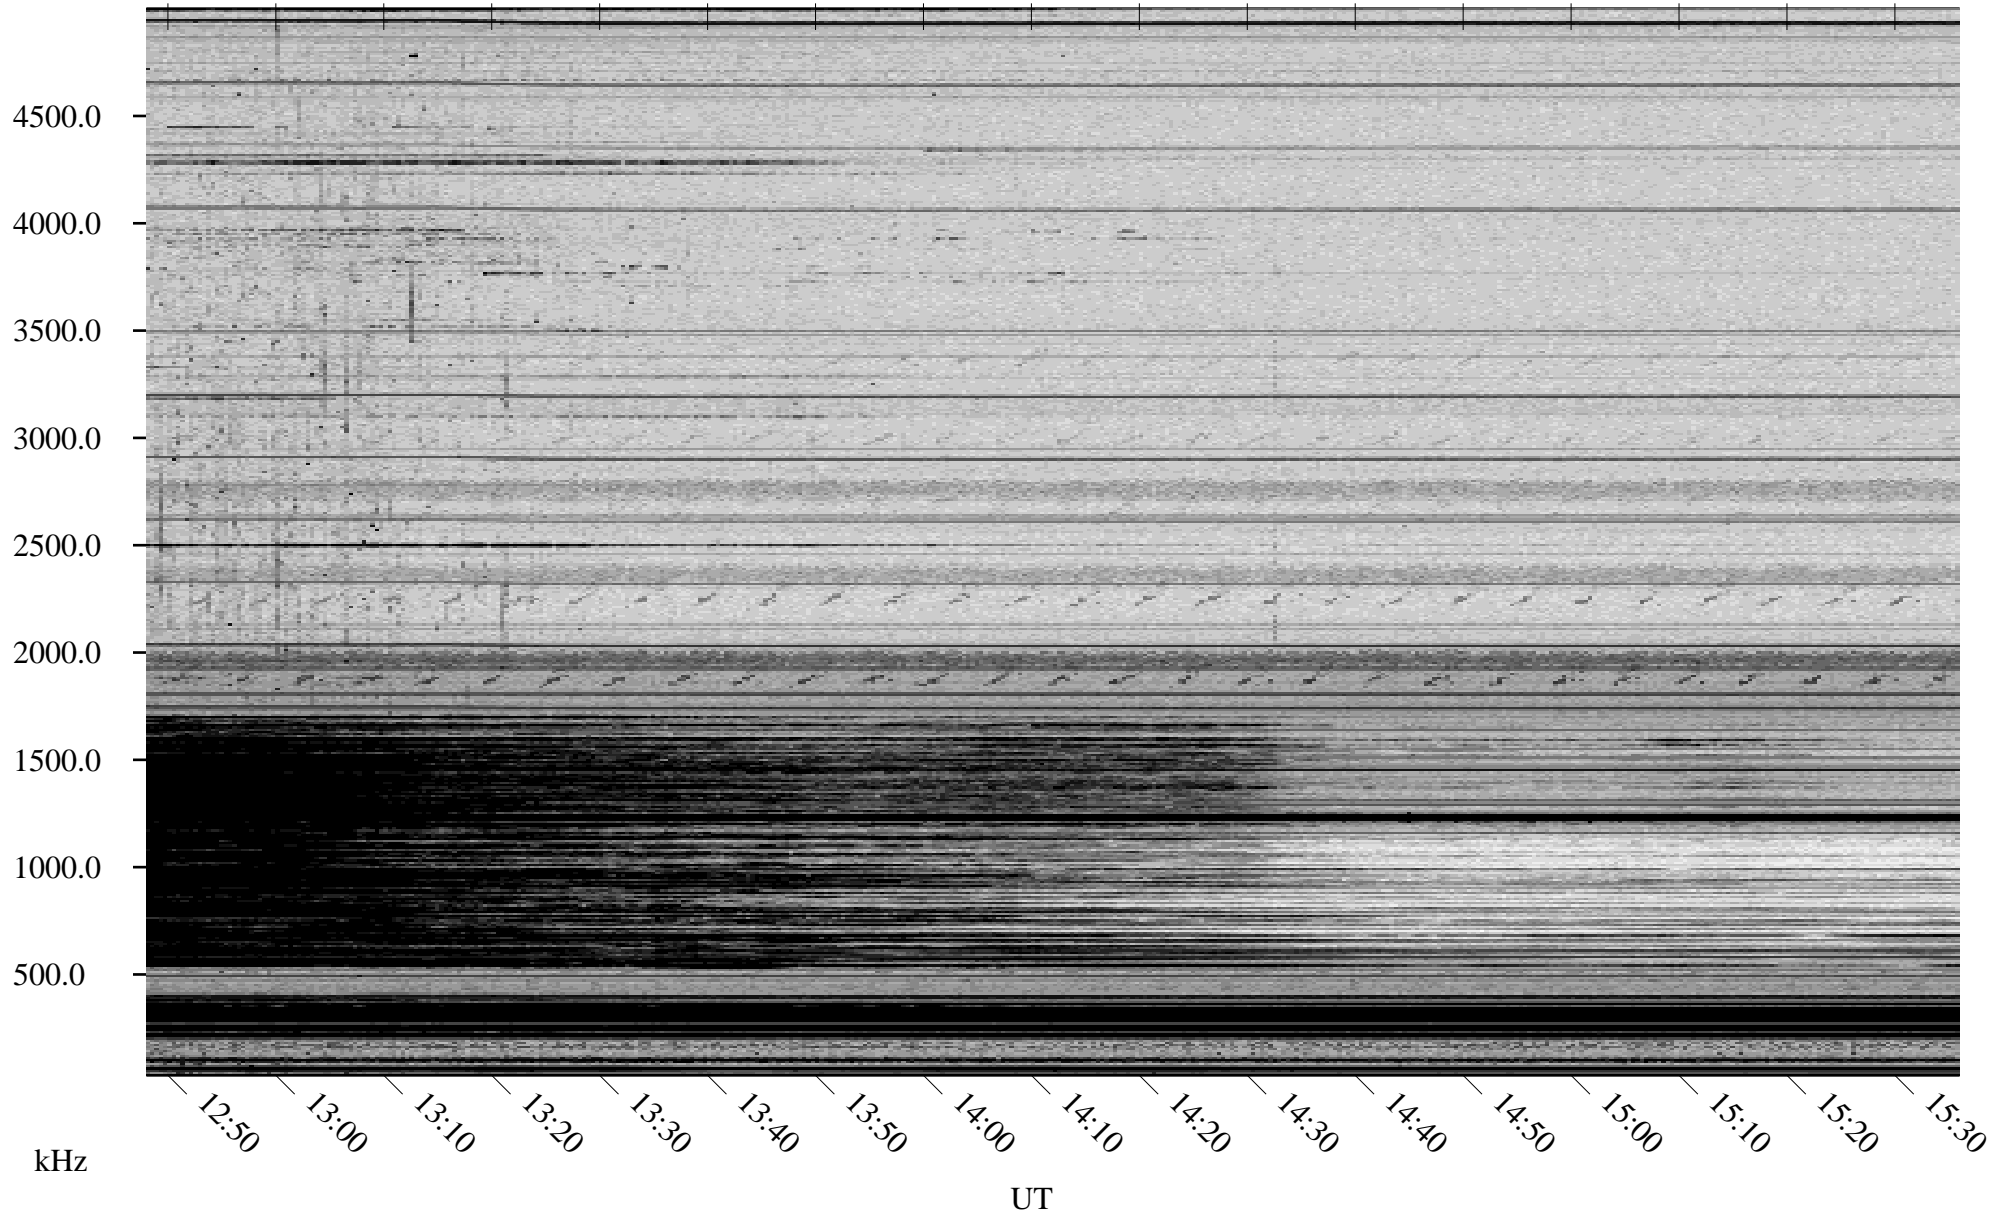

02/02/2010 Churchill, Manitoba

Linear Scale Black = 161 White = 15

ch10033l.r00SUm max_12

Page 1

02/02/2010 Churchill, Manitoba

Linear Scale Black = 161 White = 15

ch10033l.r00SUm max_12

Page 2

02/03/2010 Churchill, Manitoba

Linear Scale Black = 161 White = 15

ch10033l.r00SUm max_12

Page 3

02/03/2010 Churchill, Manitoba

Linear Scale Black = 161 White = 15

ch100331.r00SUm max_12

Page 4

02/03/2010 Churchill, Manitoba

Linear Scale Black = 161 White = 15

ch10033l.r00SUm max_12

Page 5

02/03/2010 Churchill, Manitoba

Linear Scale Black = 161 White = 15

ch10033l.r00SUm max_12

Page 6

02/03/2010 Churchill, Manitoba

Linear Scale Black = 161 White = 15

ch10033l.r00SUm max_12

Page 7

02/03/2010 Churchill, Manitoba

Linear Scale Black = 161 White = 15

ch10033l.r00SUm max_12

Page 8