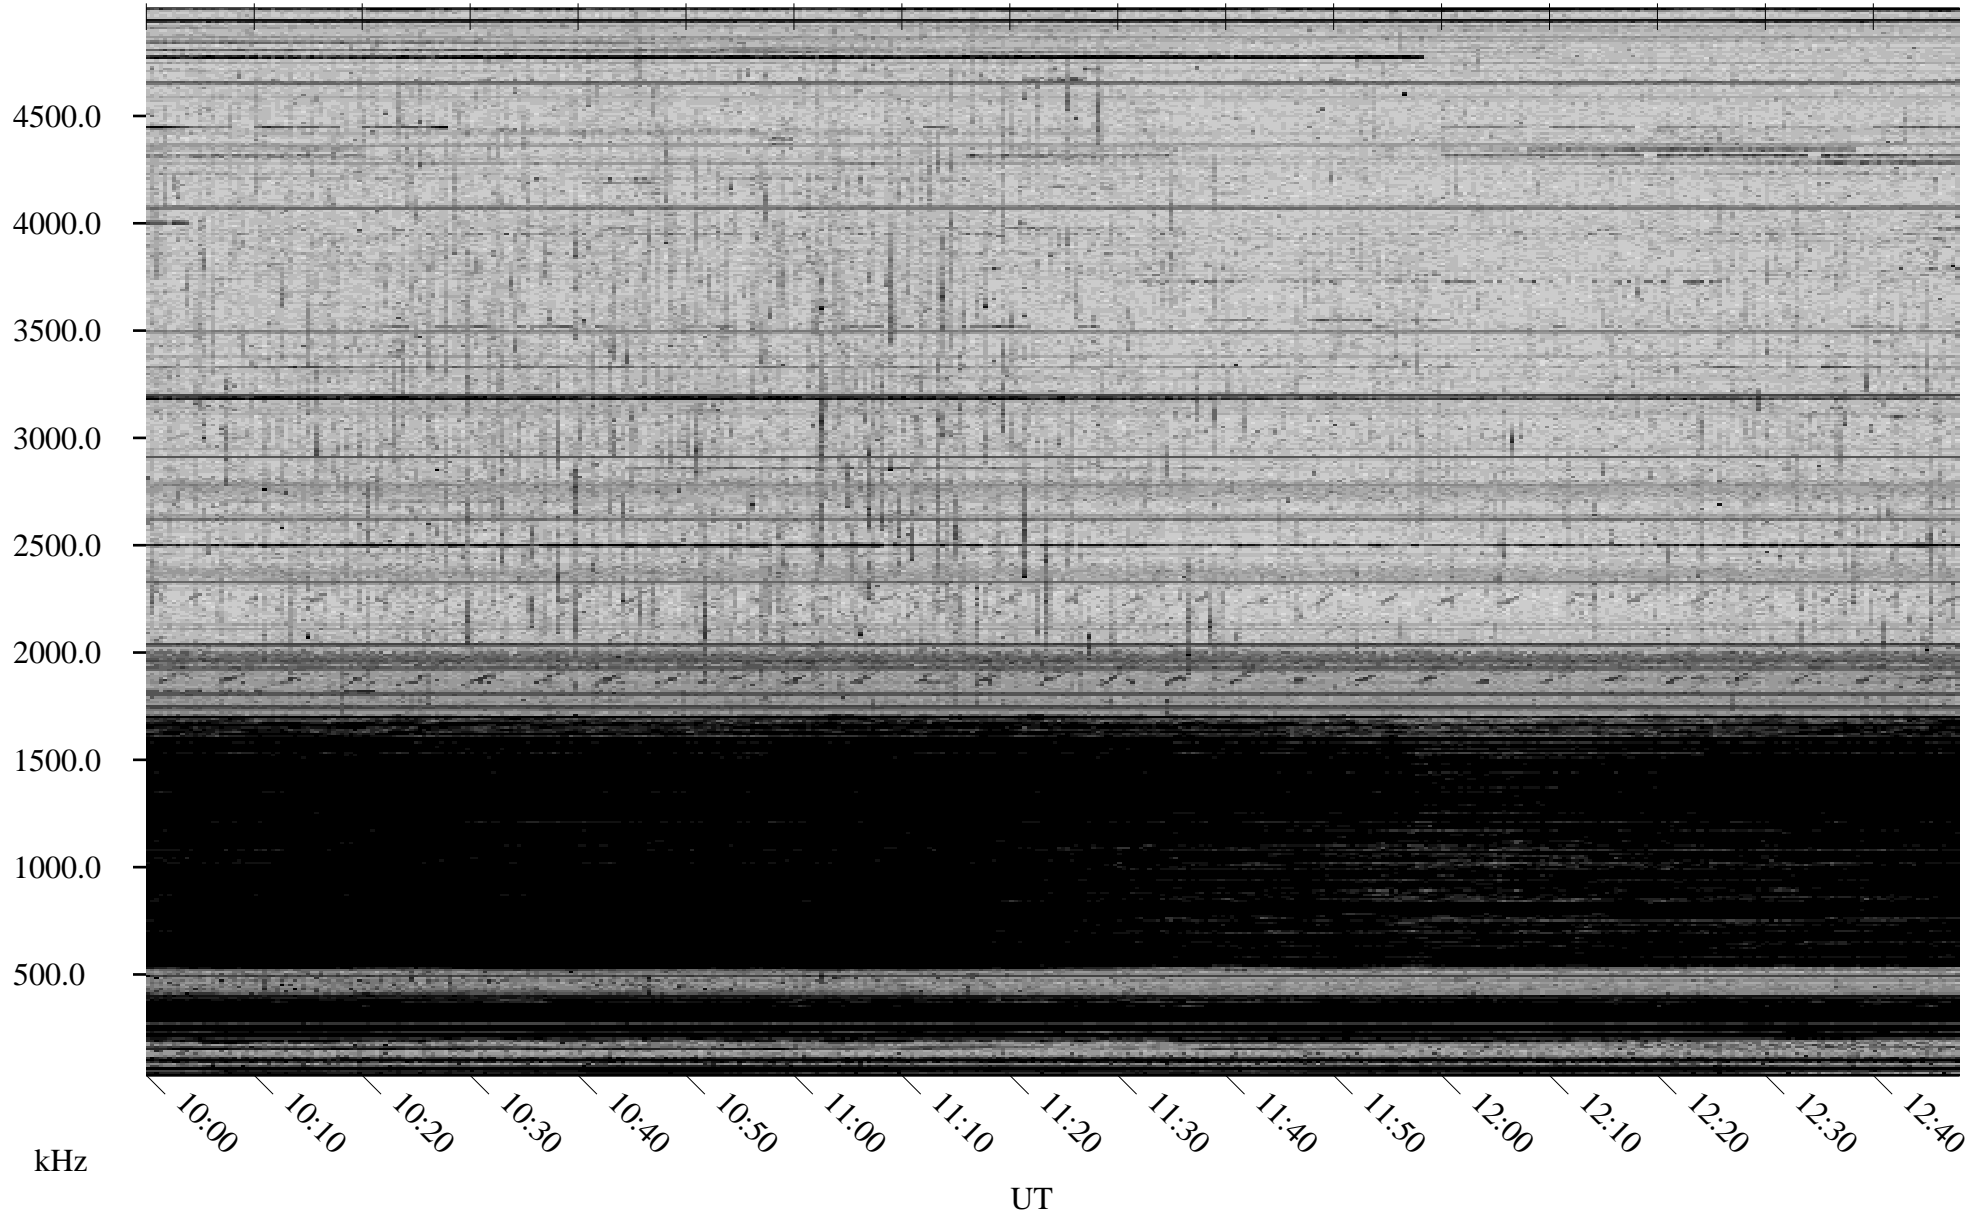

02/02/2010 Churchill, Manitoba

Linear Scale Black = 161 White = 15

ch10033l.r00SUm max_12

Page 1

02/02/2010 Churchill, Manitoba

Linear Scale Black = 161 White = 15

ch10033l.r00SUm max_12

Page 2

02/03/2010 Churchill, Manitoba

Linear Scale Black = 161 White = 15

ch10033l.r00SUm max_12

Page 3

02/03/2010 Churchill, Manitoba

Linear Scale Black = 161 White = 15

ch100331.r00SUm max_12

Page 4

02/03/2010 Churchill, Manitoba

Linear Scale Black = 161 White = 15

ch10033l.r00SUm max_12

Page 5

02/03/2010 Churchill, Manitoba

Linear Scale Black = 161 White = 15

ch10033l.r00SUm max_12

Page 6

02/03/2010 Churchill, Manitoba

Linear Scale Black = 161 White = 15

ch10033l.r00SUm max_12

Page 7

02/03/2010 Churchill, Manitoba

Linear Scale Black = 161 White = 15

ch10033l.r00SUm max_12

Page 8