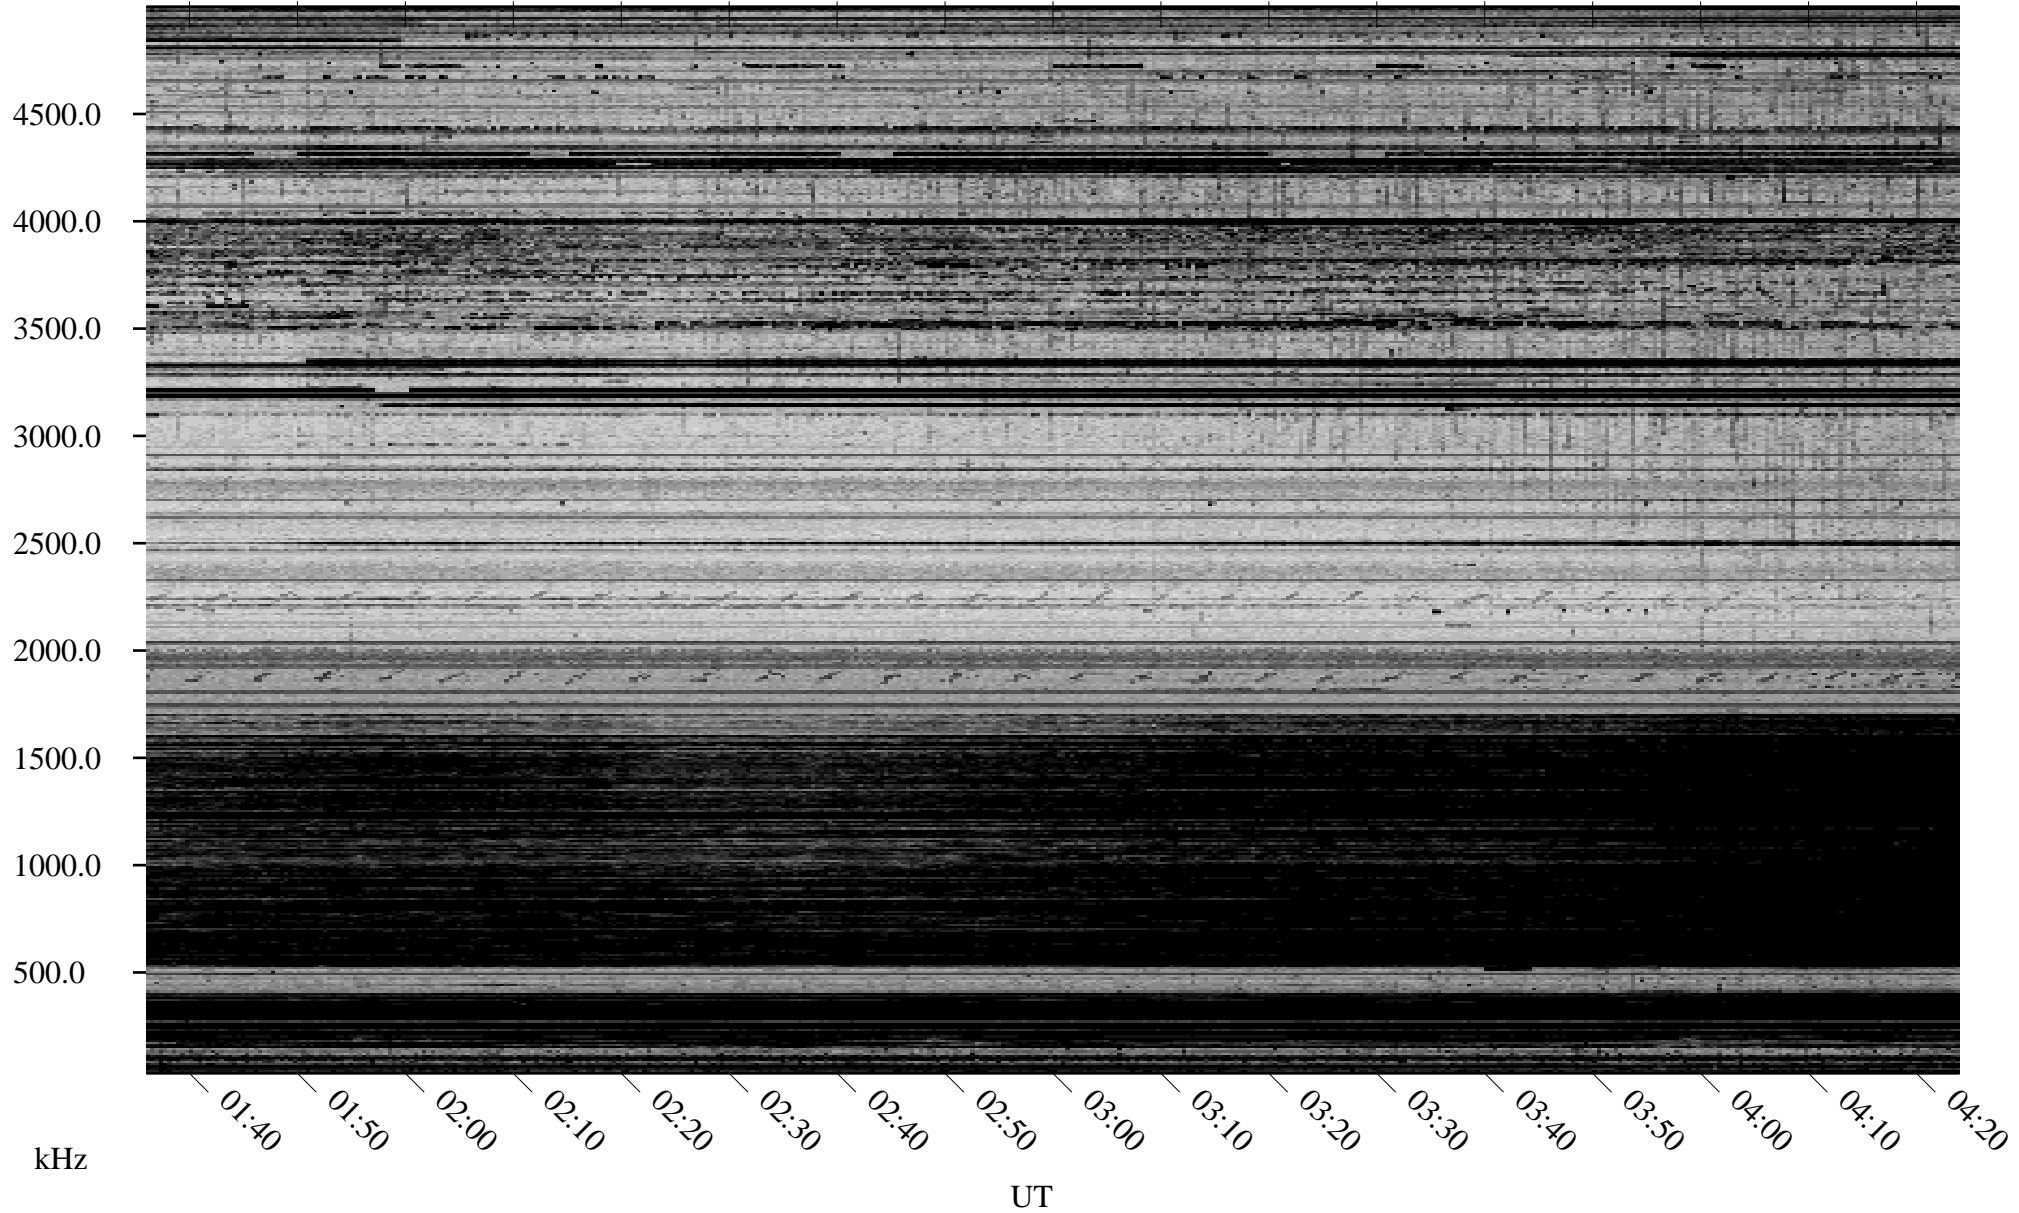

02/02/2010 Churchill, Manitoba

Linear Scale Black = 161 White = 15

ch10033l.r00SUm max_12

Page 1

02/02/2010 Churchill, Manitoba

Linear Scale Black = 161 White = 15

ch10033l.r00SUm max_12

Page 2

02/03/2010 Churchill, Manitoba

Linear Scale Black = 161 White = 15

ch10033l.r00SUm max_12

Page 3

02/03/2010 Churchill, Manitoba

Linear Scale Black = 161 White = 15

ch100331.r00SUm max_12

Page 4

02/03/2010 Churchill, Manitoba

Linear Scale Black = 161 White = 15

ch10033l.r00SUm max_12

Page 5

02/03/2010 Churchill, Manitoba

Linear Scale Black = 161 White = 15

ch10033l.r00SUm max_12

Page 6

02/03/2010 Churchill, Manitoba

Linear Scale Black = 161 White = 15

ch10033l.r00SUm max_12

Page 7

02/03/2010 Churchill, Manitoba

Linear Scale Black = 161 White = 15

ch10033l.r00SUm max_12

Page 8