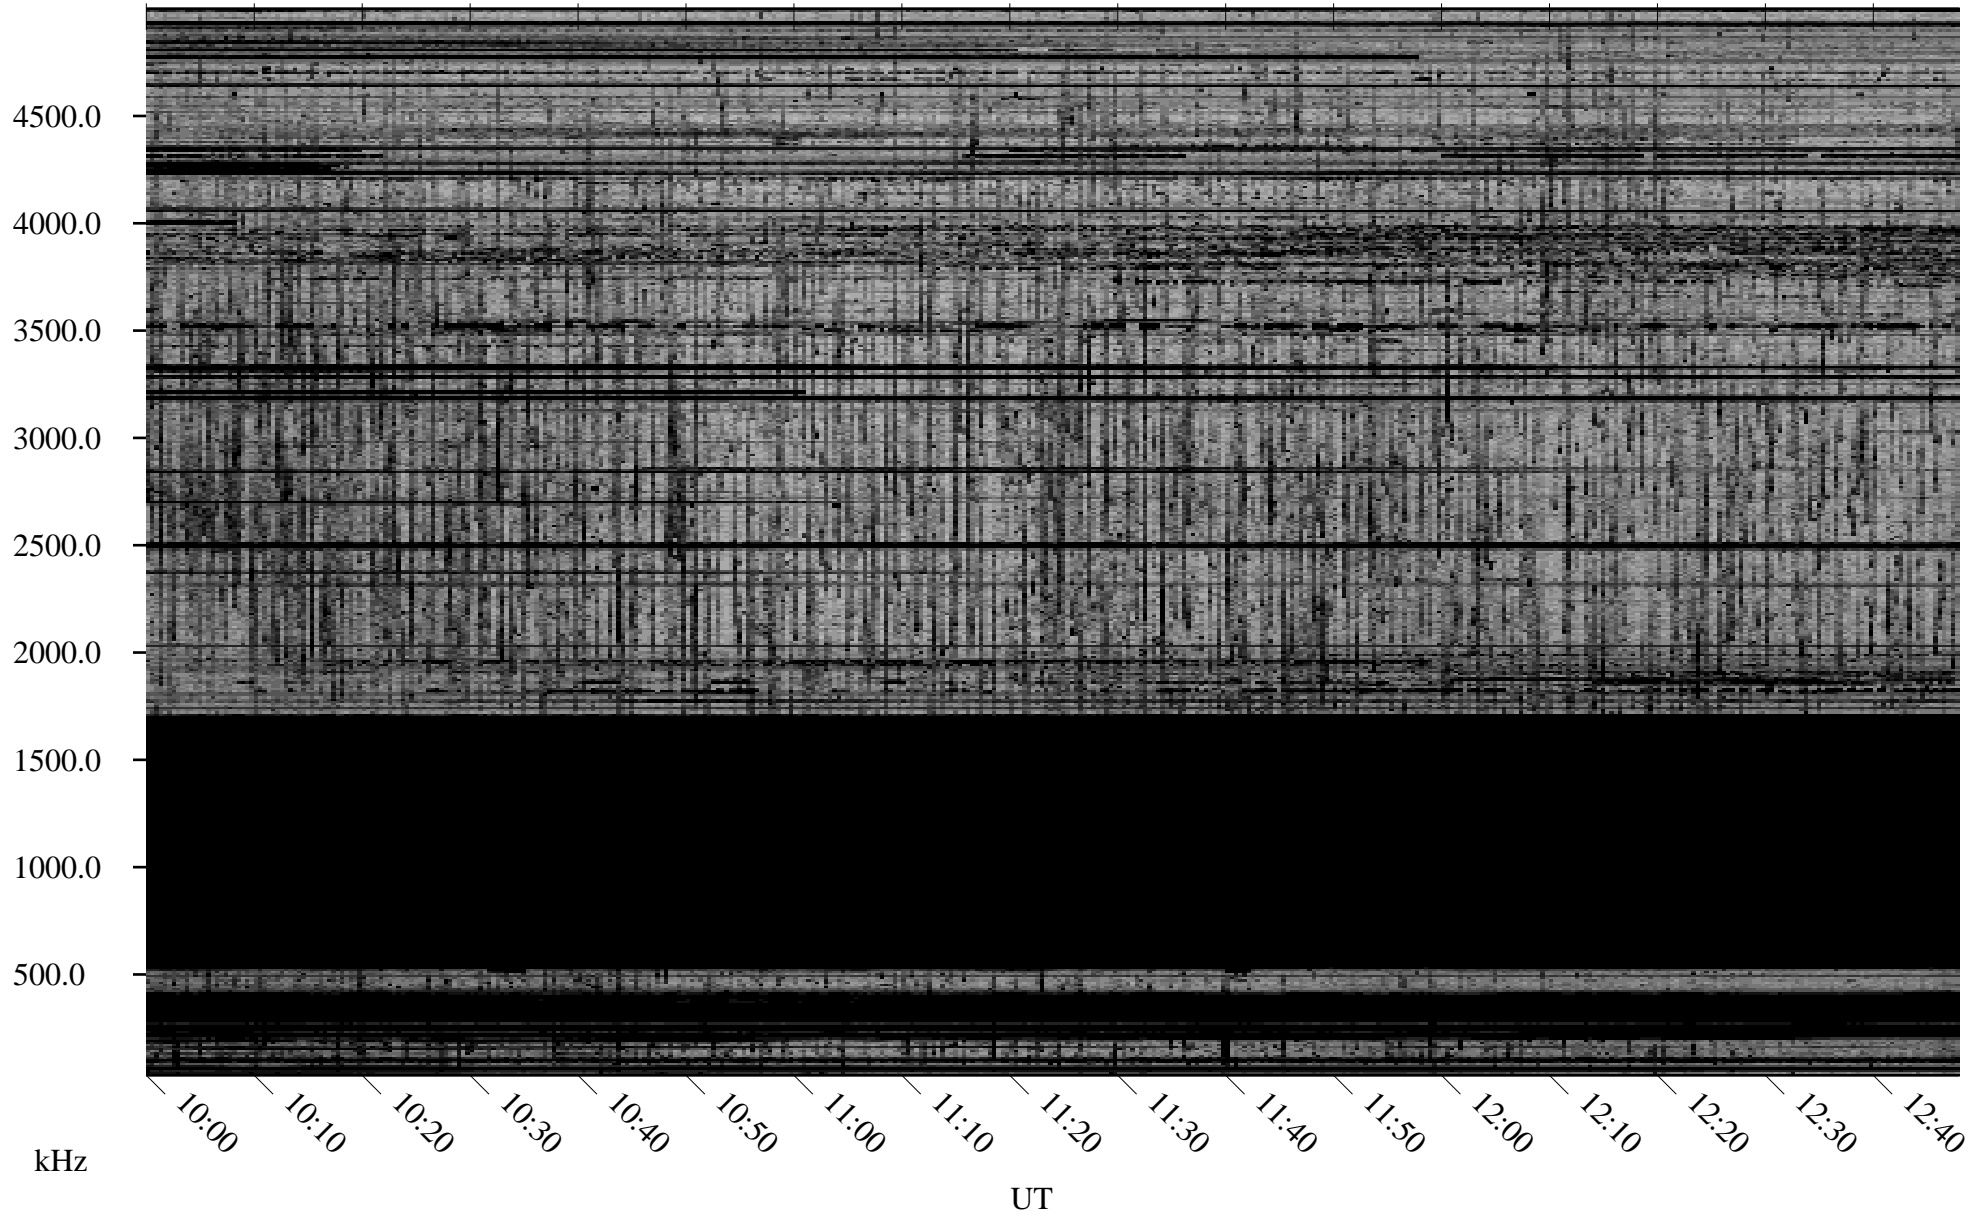

# 02/05/2010 Churchill, Manitoba

Linear Scale    Black = 161    White = 15

ch100351.r00SUm max\_12

Page 4

# 02/05/2010 Churchill, Manitoba

Linear Scale    Black = 161    White = 15

ch100351.r00SUm max\_12

Page 5

# 02/05/2010 Churchill, Manitoba

Linear Scale    Black = 161    White = 15

ch100351.r00SUm max\_12

02/05/2010 Churchill, Manitoba

Linear Scale Black = 161 White = 15

ch10035l.r00SUm max\_12

Page 7

# 02/05/2010 Churchill, Manitoba

Linear Scale    Black = 161    White = 15

ch100351.r00SUm max\_12