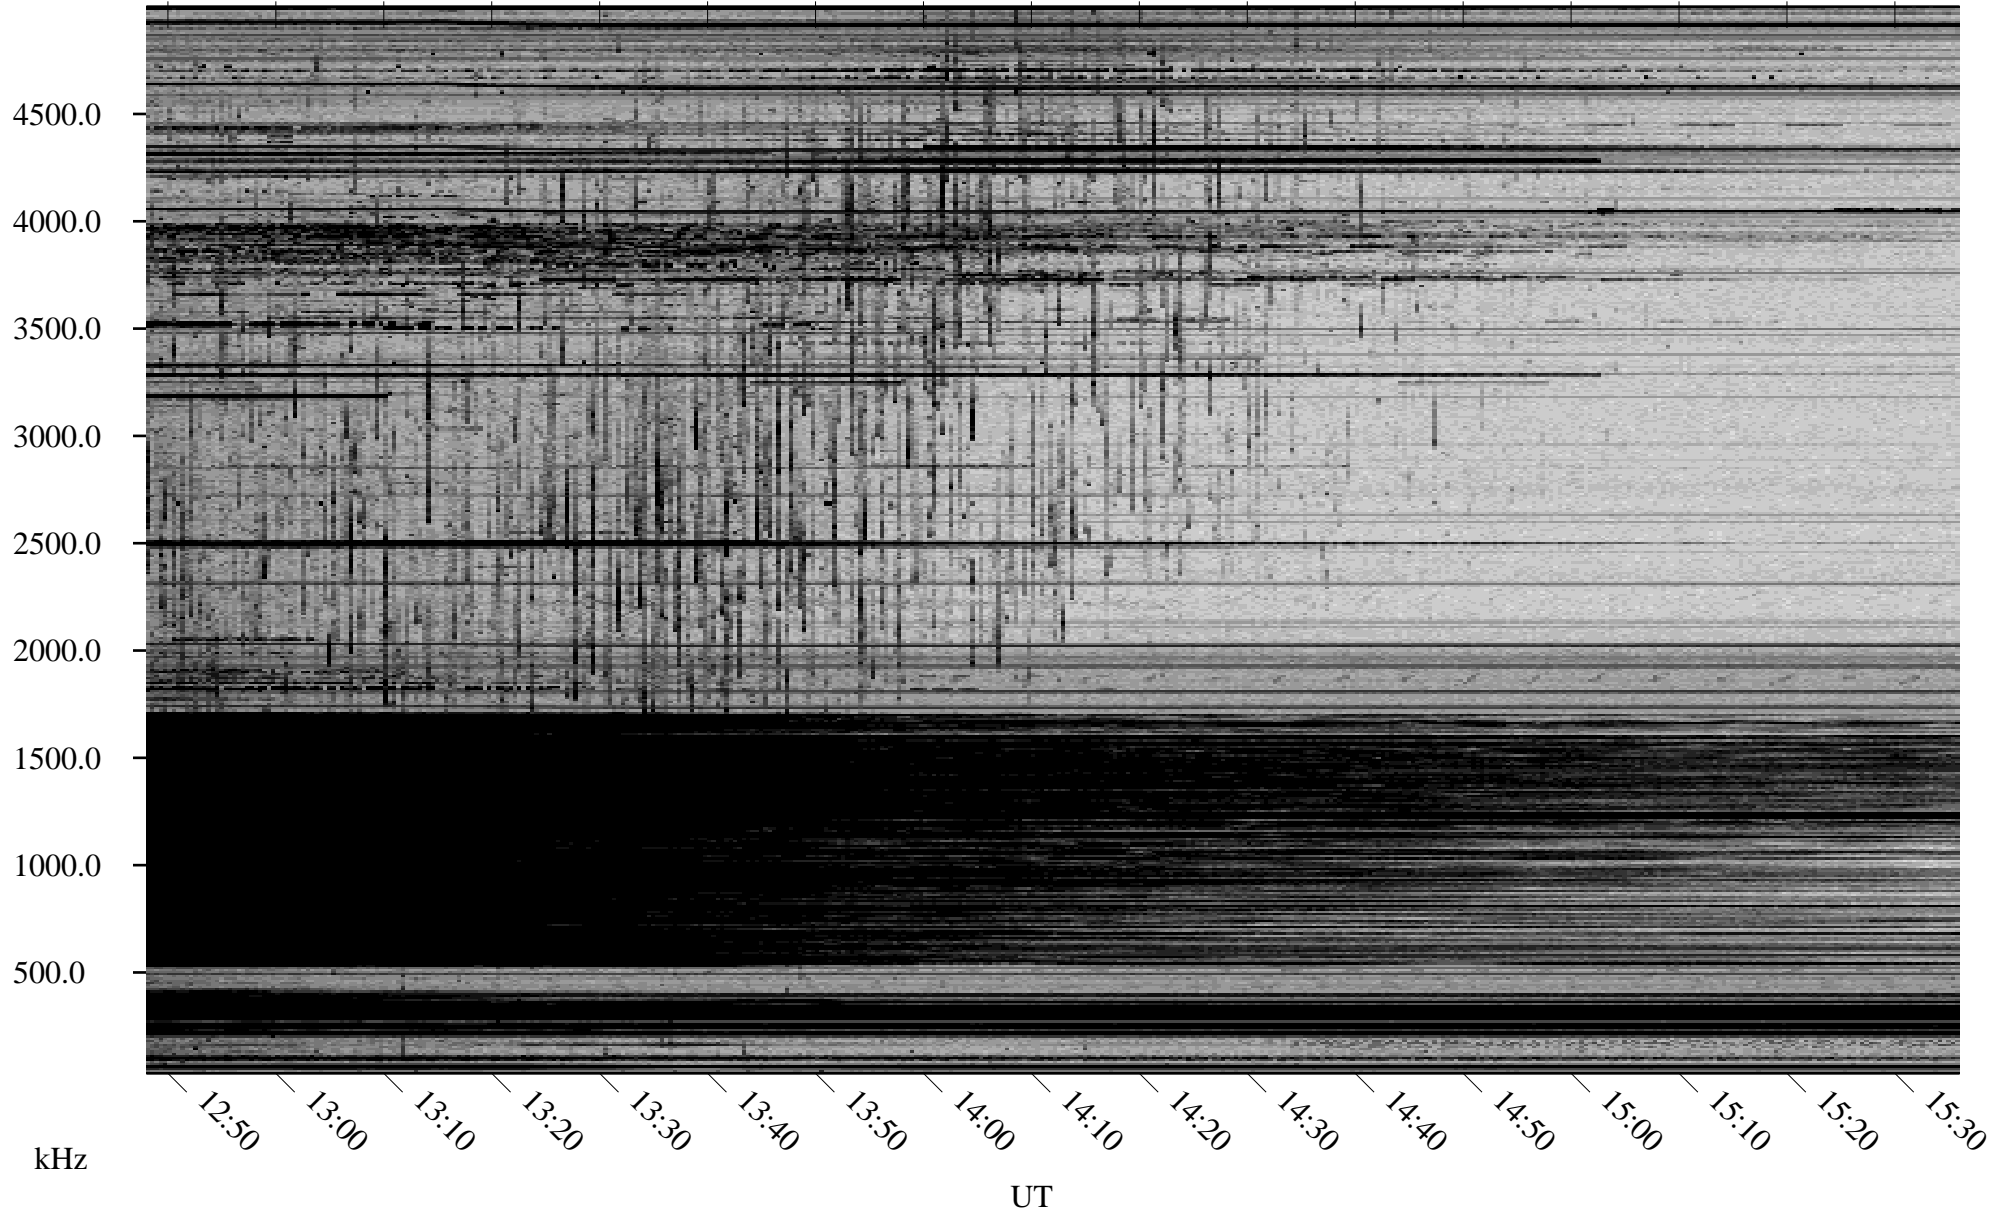

# 02/05/2010 Churchill, Manitoba

Linear Scale    Black = 161    White = 15

ch100351.r00SUm max\_12

Page 5

# 02/05/2010 Churchill, Manitoba

Linear Scale    Black = 161    White = 15

ch100351.r00SUm max\_12

02/05/2010 Churchill, Manitoba

Linear Scale Black = 161 White = 15

ch10035l.r00SUm max\_12

Page 7

# 02/05/2010 Churchill, Manitoba

Linear Scale    Black = 161    White = 15

ch100351.r00SUm max\_12