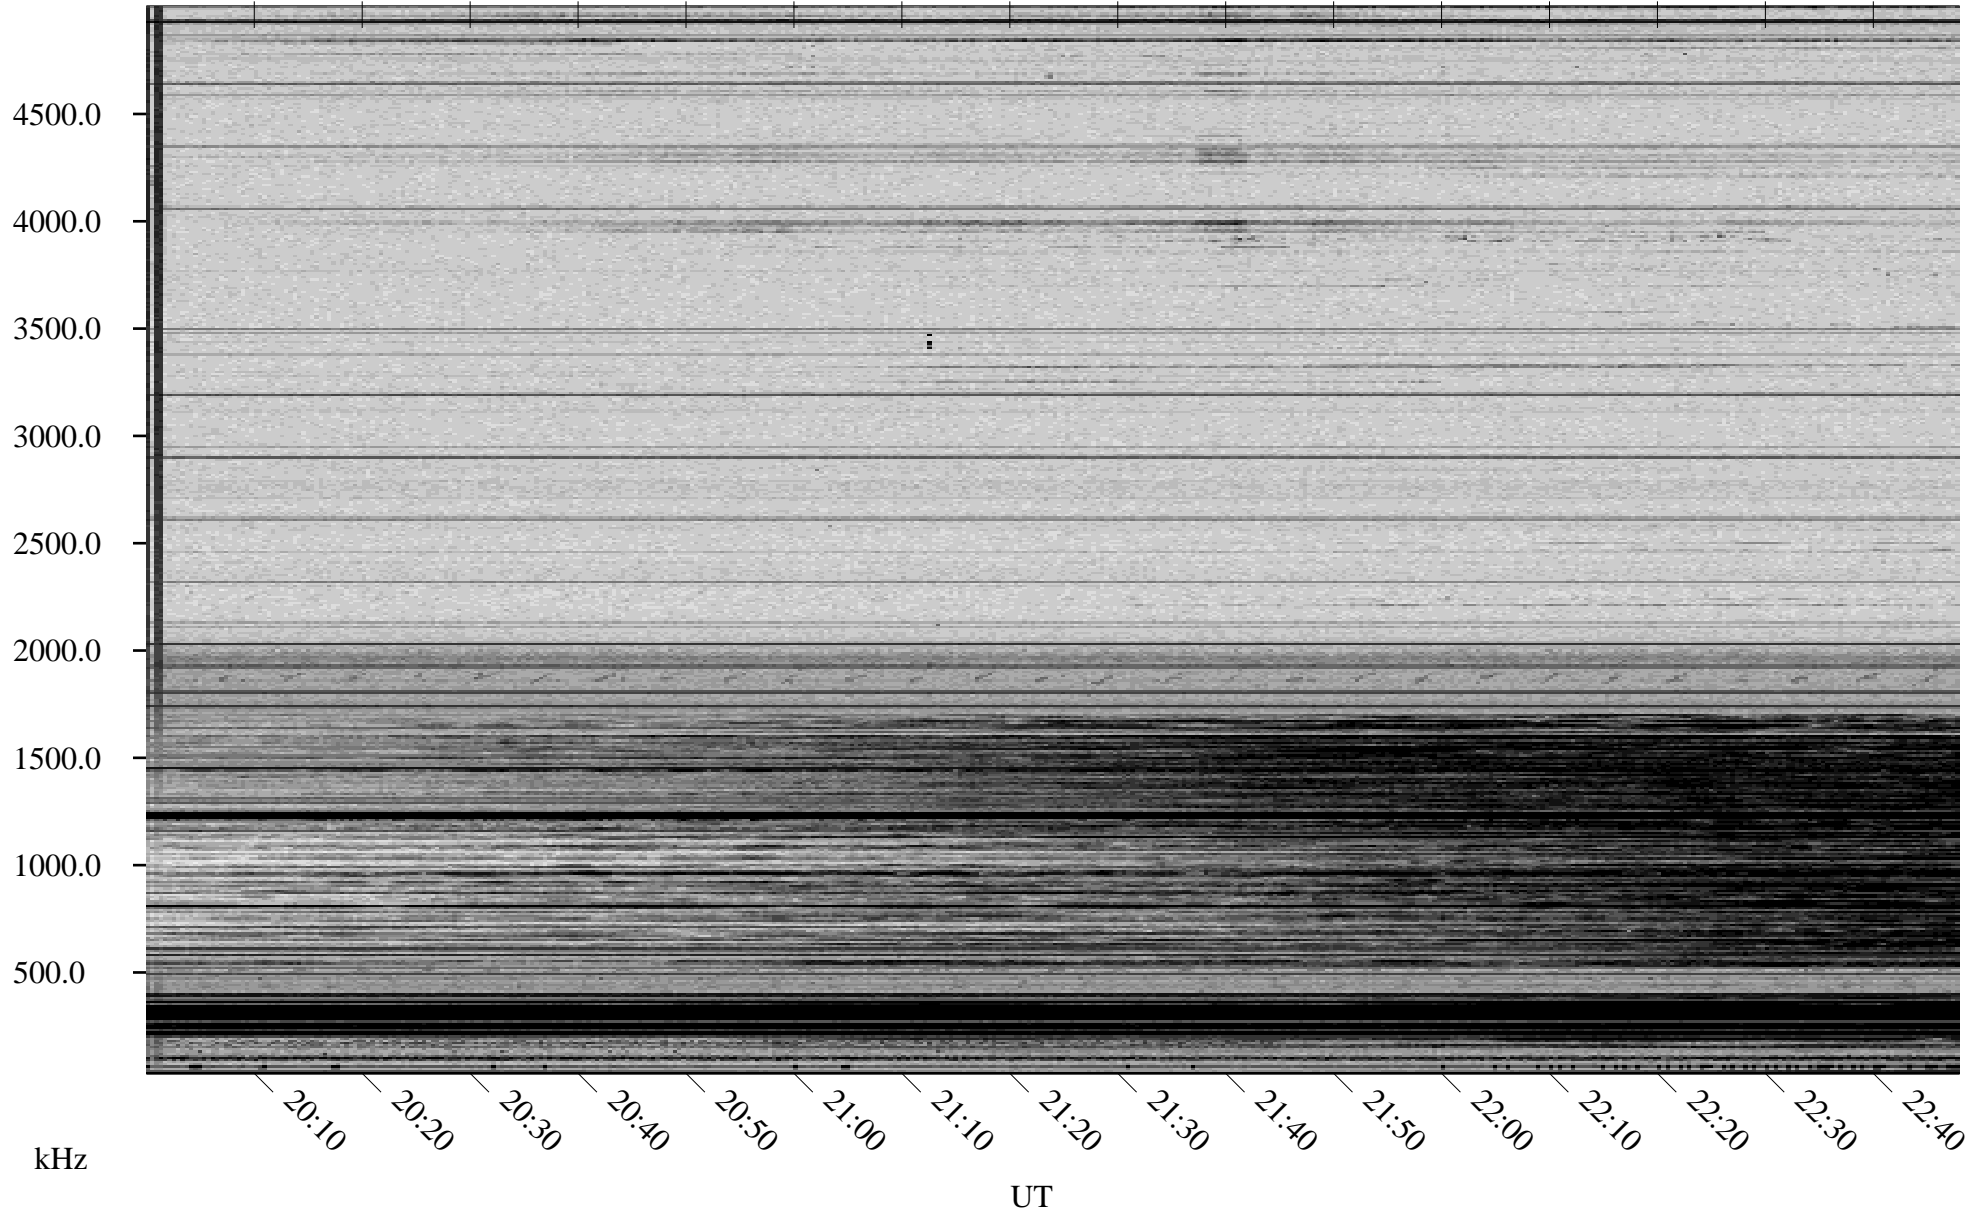

02/05/2010 Churchill, Manitoba

Linear Scale Black = 161 White = 15

ch10036l.r00SUm max_12

Page 1

02/05/2010 Churchill, Manitoba

Linear Scale Black = 161 White = 15

ch10036l.r00SUm max_12

Page 2

02/06/2010 Churchill, Manitoba

Linear Scale Black = 161 White = 15

ch10036l.r00SUm max_12

Page 3

02/06/2010 Churchill, Manitoba

Linear Scale Black = 161 White = 15

ch10036l.r00SUm max_12

Page 4

02/06/2010 Churchill, Manitoba

Linear Scale Black = 161 White = 15

ch10036l.r00SUm max_12

Page 5

02/06/2010 Churchill, Manitoba

Linear Scale Black = 161 White = 15

ch10036l.r00SUm max_12

Page 6

02/06/2010 Churchill, Manitoba

Linear Scale Black = 161 White = 15

ch10036l.r00SUm max_12

Page 7

02/06/2010 Churchill, Manitoba

Linear Scale Black = 161 White = 15

ch10036l.r00SUm max_12