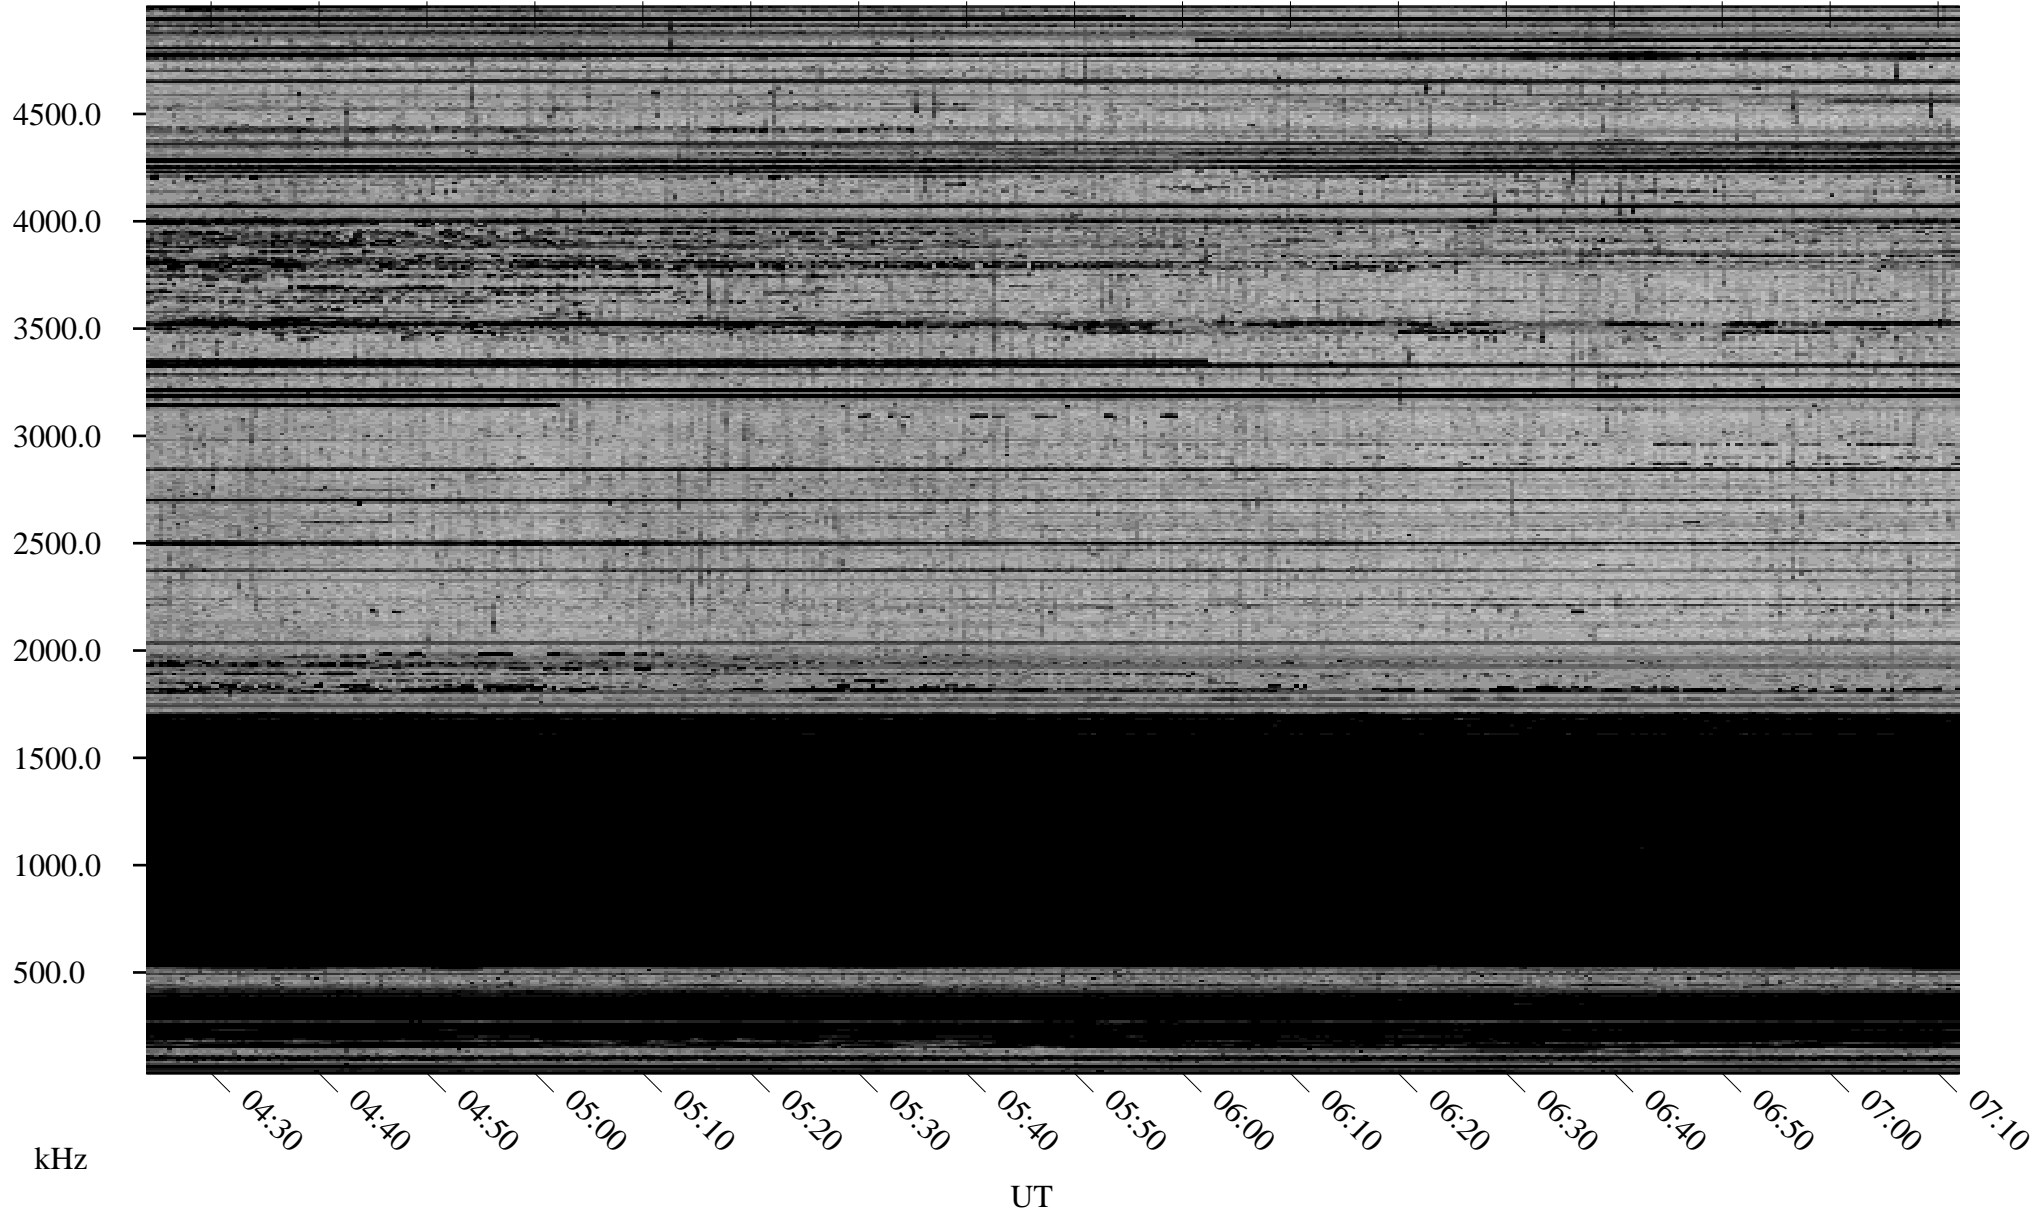

02/05/2010 Churchill, Manitoba

Linear Scale Black = 161 White = 15

ch10036l.r00SUm max_12

Page 1

02/05/2010 Churchill, Manitoba

Linear Scale Black = 161 White = 15

ch10036l.r00SUm max_12

Page 2

02/06/2010 Churchill, Manitoba

Linear Scale Black = 161 White = 15

ch10036l.r00SUm max_12

Page 3

02/06/2010 Churchill, Manitoba

Linear Scale Black = 161 White = 15

ch10036l.r00SUm max_12

Page 4

02/06/2010 Churchill, Manitoba

Linear Scale Black = 161 White = 15

ch10036l.r00SUm max_12

Page 5

02/06/2010 Churchill, Manitoba

Linear Scale Black = 161 White = 15

ch10036l.r00SUm max_12

Page 6

02/06/2010 Churchill, Manitoba

Linear Scale Black = 161 White = 15

ch10036l.r00SUm max_12

Page 7

02/06/2010 Churchill, Manitoba

Linear Scale Black = 161 White = 15

ch10036l.r00SUm max_12