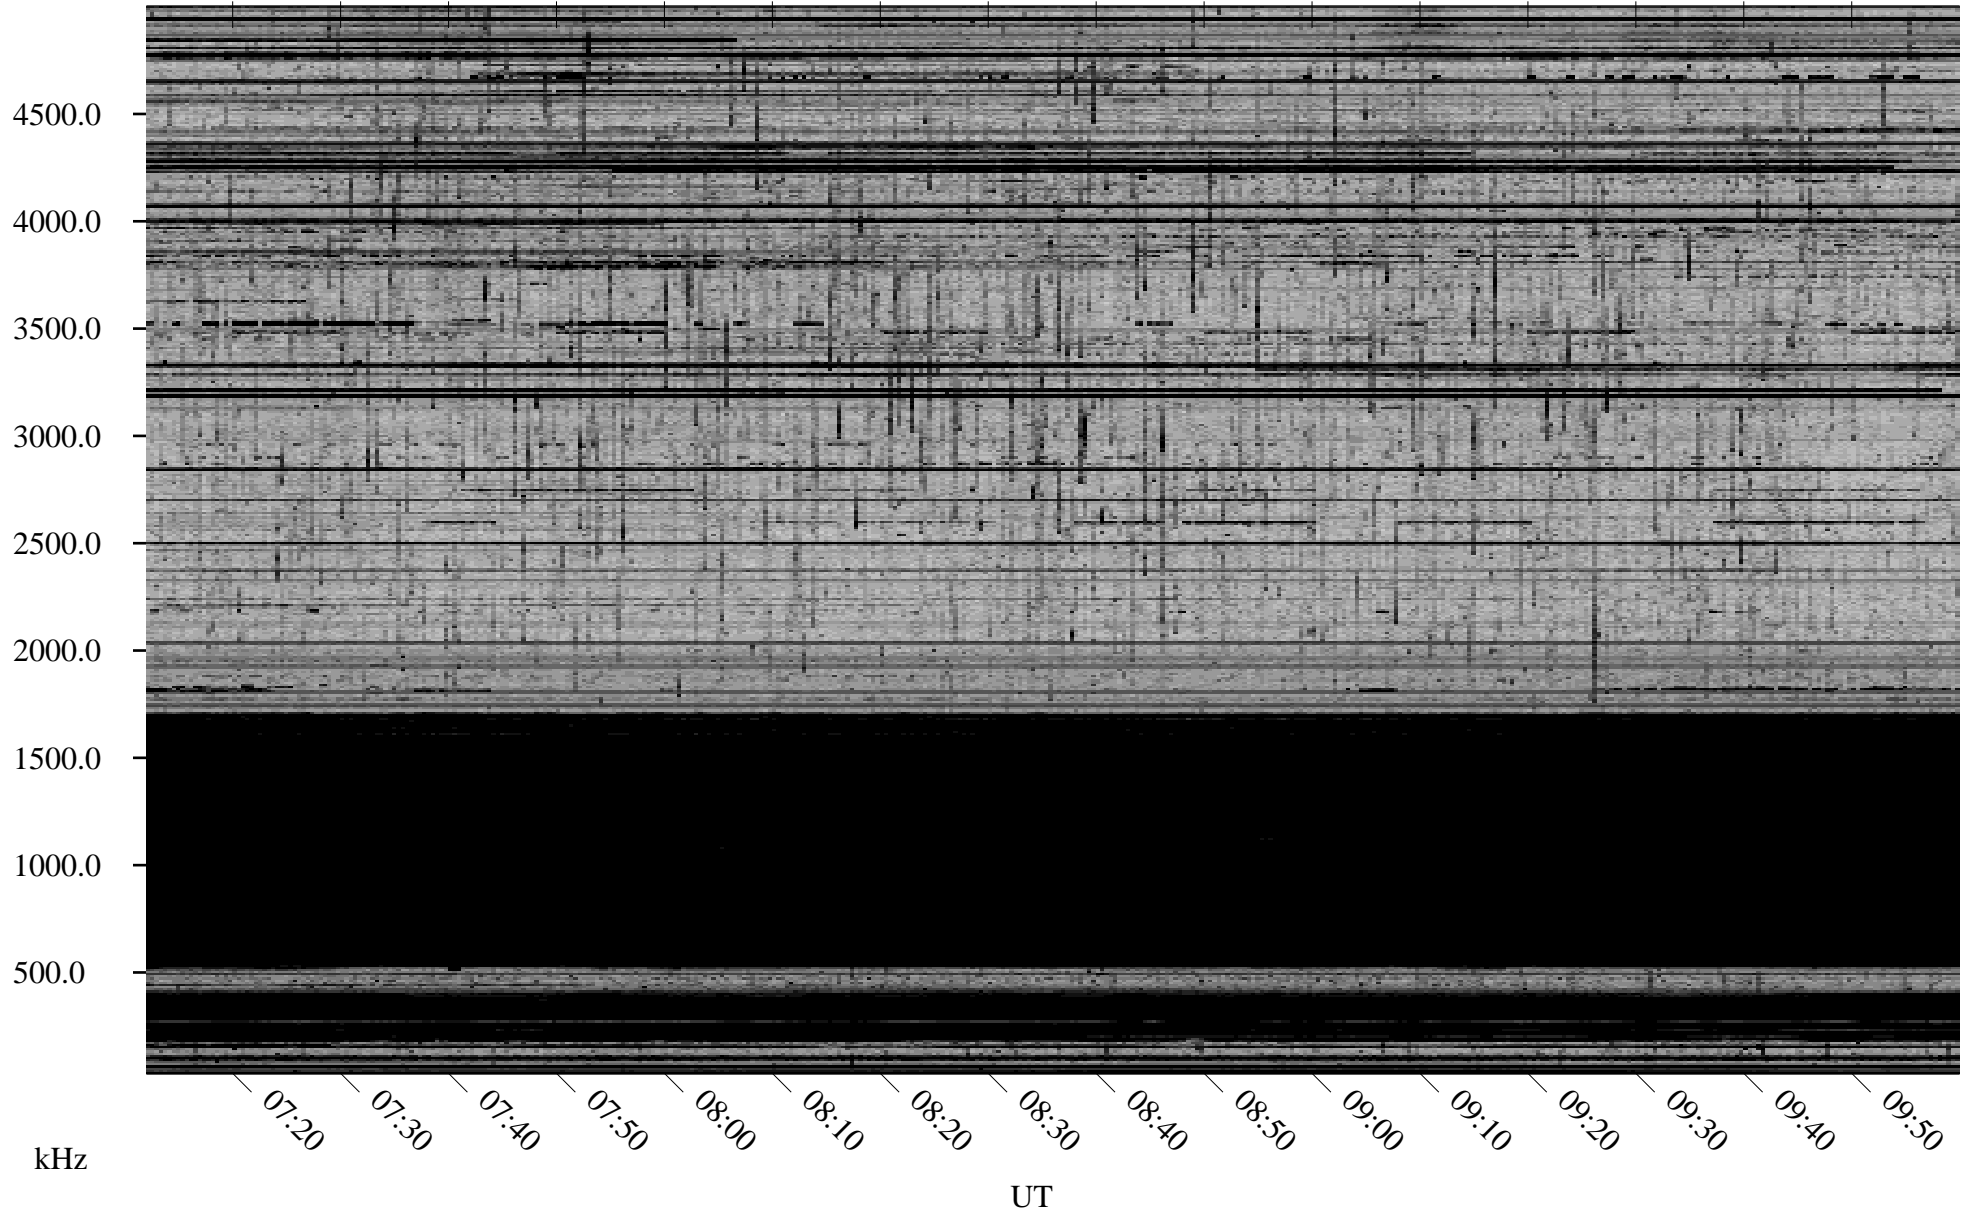

02/05/2010 Churchill, Manitoba

Linear Scale Black = 161 White = 15

ch10036l.r00SUm max_12

Page 1

02/05/2010 Churchill, Manitoba

Linear Scale Black = 161 White = 15

ch10036l.r00SUm max_12

Page 2

02/06/2010 Churchill, Manitoba

Linear Scale Black = 161 White = 15

ch10036l.r00SUm max_12

Page 3

02/06/2010 Churchill, Manitoba

Linear Scale Black = 161 White = 15

ch10036l.r00SUm max_12

Page 4

02/06/2010 Churchill, Manitoba

Linear Scale Black = 161 White = 15

ch10036l.r00SUm max_12

Page 5

02/06/2010 Churchill, Manitoba

Linear Scale Black = 161 White = 15

ch10036l.r00SUm max_12

Page 6

02/06/2010 Churchill, Manitoba

Linear Scale Black = 161 White = 15

ch10036l.r00SUm max_12

Page 7

02/06/2010 Churchill, Manitoba

Linear Scale Black = 161 White = 15

ch10036l.r00SUm max_12