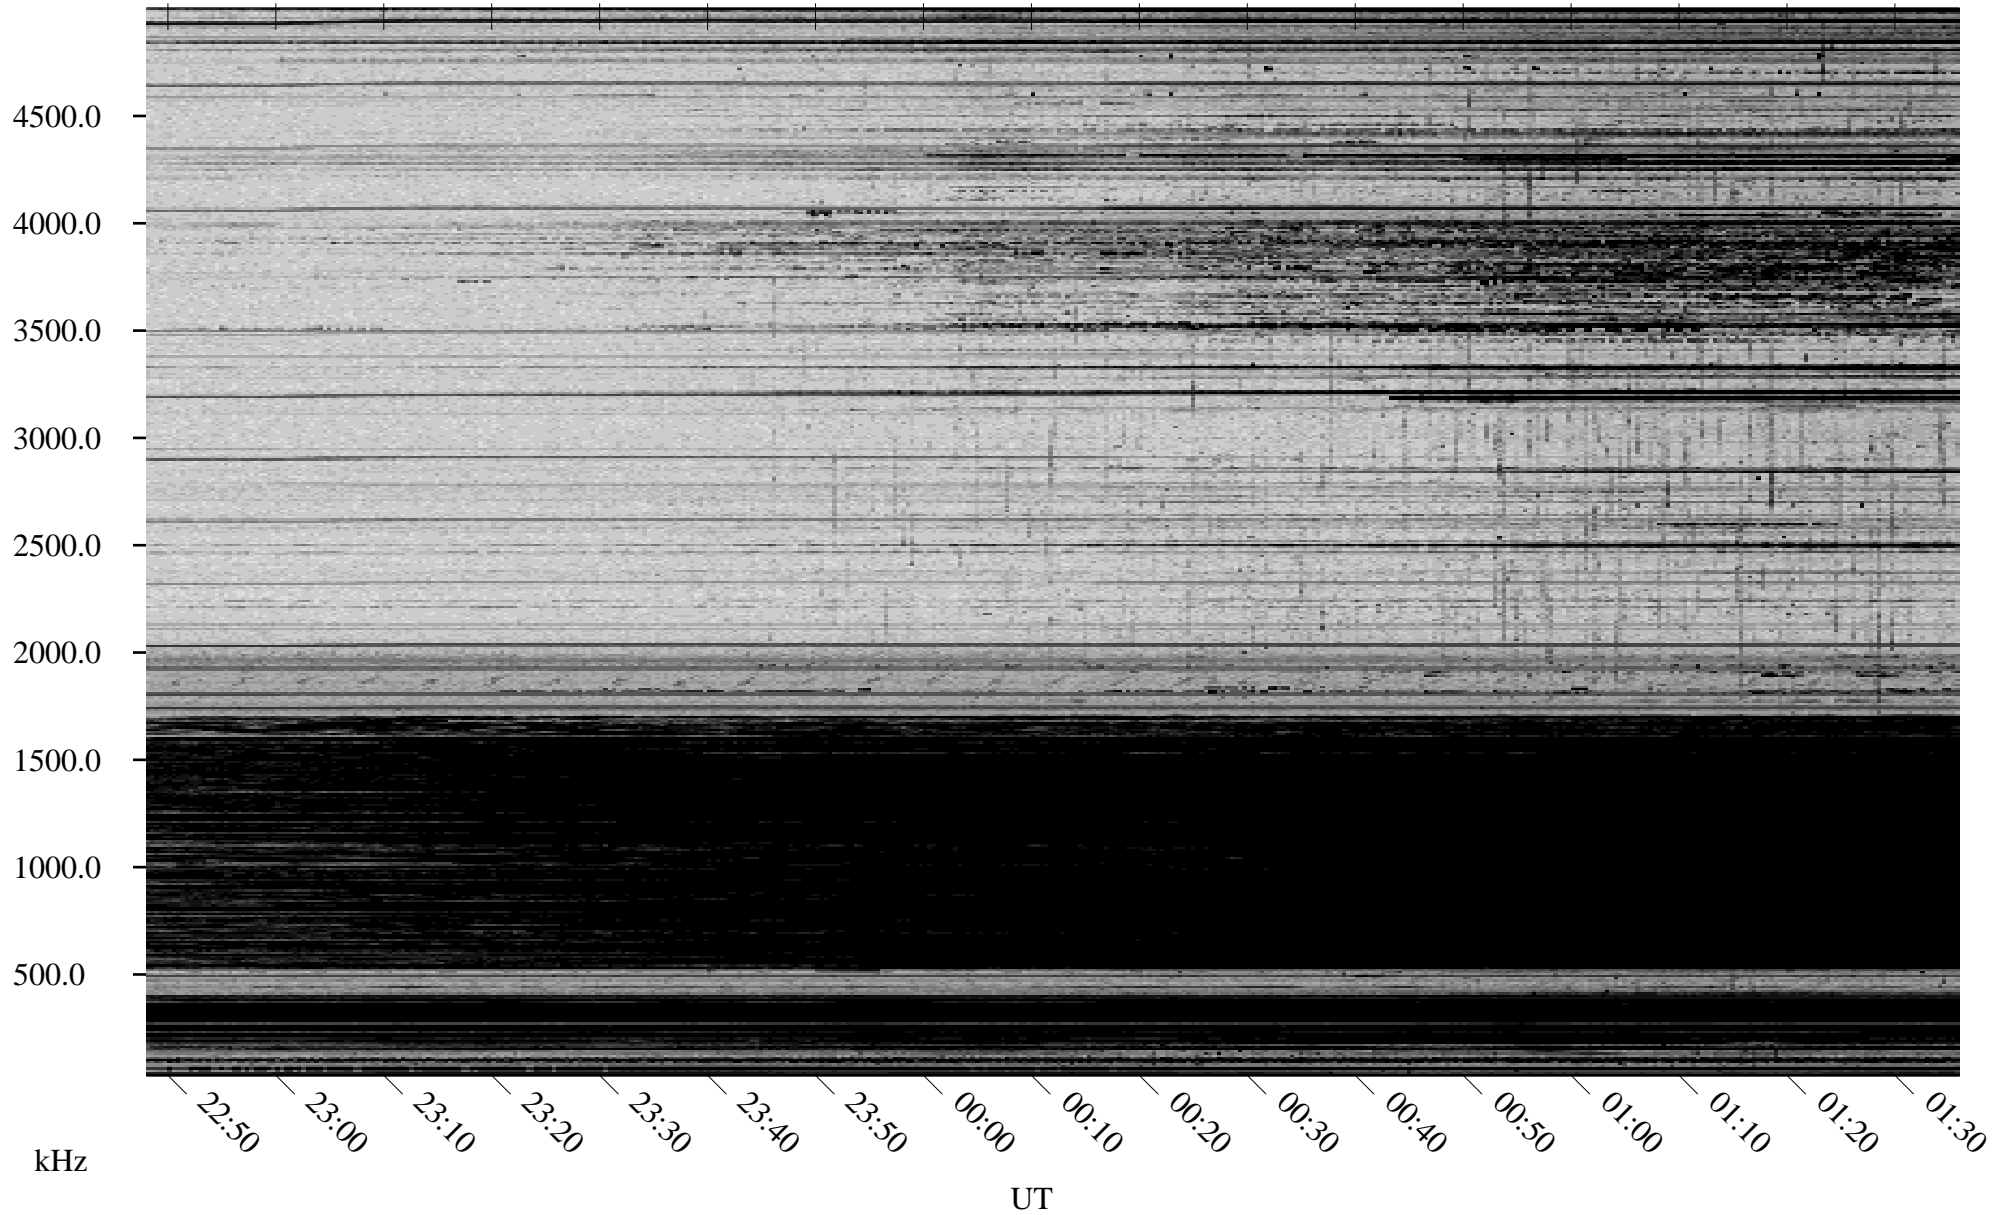

02/05/2010 Churchill, Manitoba

Linear Scale Black = 161 White = 15

ch10036l.r00SUm max_12

Page 1

02/05/2010 Churchill, Manitoba

Linear Scale Black = 161 White = 15

ch10036l.r00SUm max_12

Page 2

02/06/2010 Churchill, Manitoba

Linear Scale Black = 161 White = 15

ch10036l.r00SUm max_12

Page 3

02/06/2010 Churchill, Manitoba

Linear Scale Black = 161 White = 15

ch10036l.r00SUm max_12

Page 4

02/06/2010 Churchill, Manitoba

Linear Scale Black = 161 White = 15

ch10036l.r00SUm max_12

Page 5

02/06/2010 Churchill, Manitoba

Linear Scale Black = 161 White = 15

ch10036l.r00SUm max_12

Page 6

02/06/2010 Churchill, Manitoba

Linear Scale Black = 161 White = 15

ch10036l.r00SUm max_12

Page 7

02/06/2010 Churchill, Manitoba

Linear Scale Black = 161 White = 15

ch10036l.r00SUm max_12