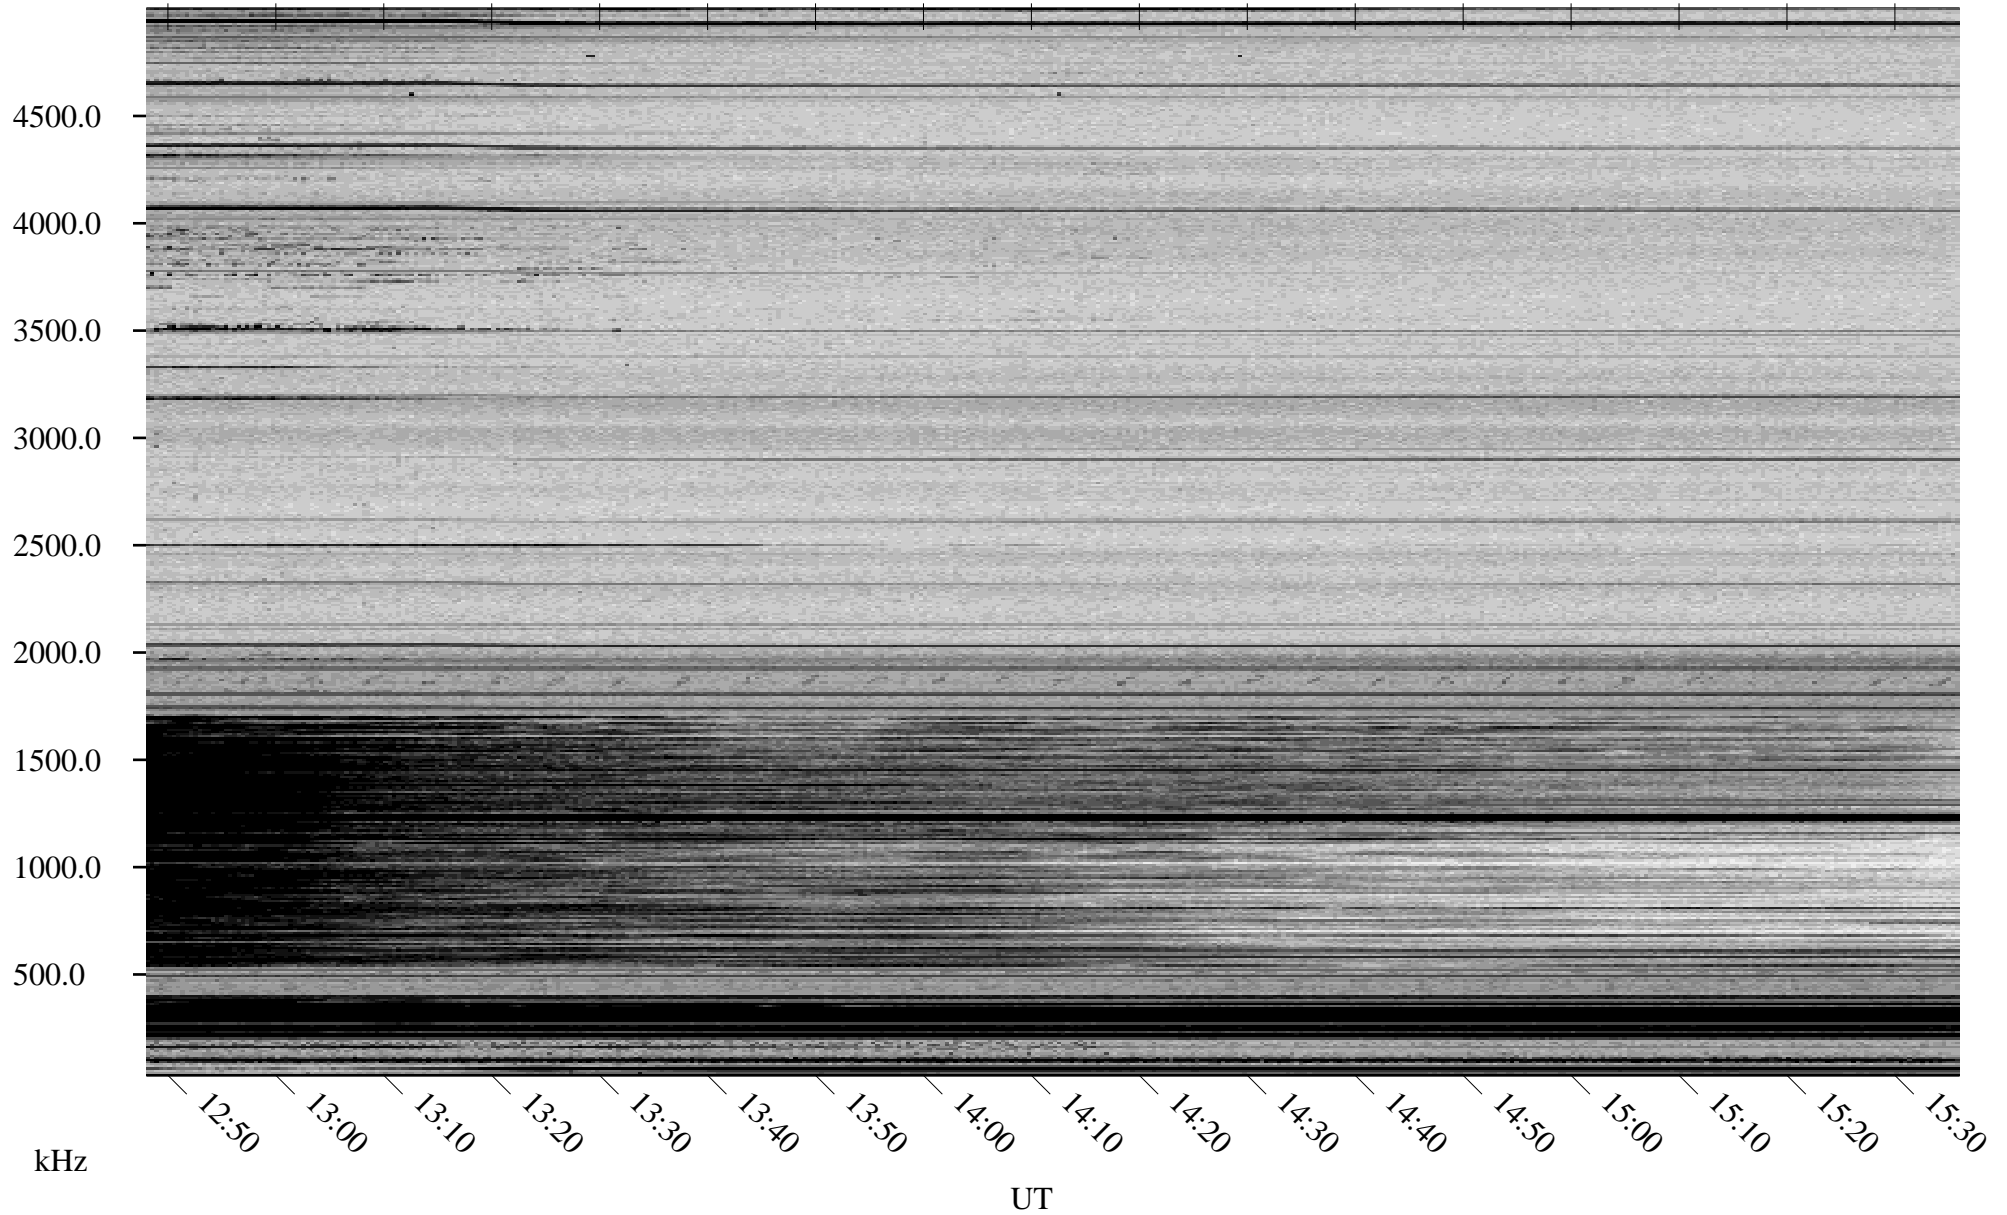

02/05/2010 Churchill, Manitoba

Linear Scale Black = 161 White = 15

ch10036l.r00SUm max_12

Page 1

02/05/2010 Churchill, Manitoba

Linear Scale Black = 161 White = 15

ch10036l.r00SUm max_12

Page 2

02/06/2010 Churchill, Manitoba

Linear Scale Black = 161 White = 15

ch10036l.r00SUm max_12

Page 3

02/06/2010 Churchill, Manitoba

Linear Scale Black = 161 White = 15

ch10036l.r00SUm max_12

Page 4

02/06/2010 Churchill, Manitoba

Linear Scale Black = 161 White = 15

ch10036l.r00SUm max_12

Page 5

02/06/2010 Churchill, Manitoba

Linear Scale Black = 161 White = 15

ch10036l.r00SUm max_12

Page 6

02/06/2010 Churchill, Manitoba

Linear Scale Black = 161 White = 15

ch10036l.r00SUm max_12

Page 7

02/06/2010 Churchill, Manitoba

Linear Scale Black = 161 White = 15

ch10036l.r00SUm max_12