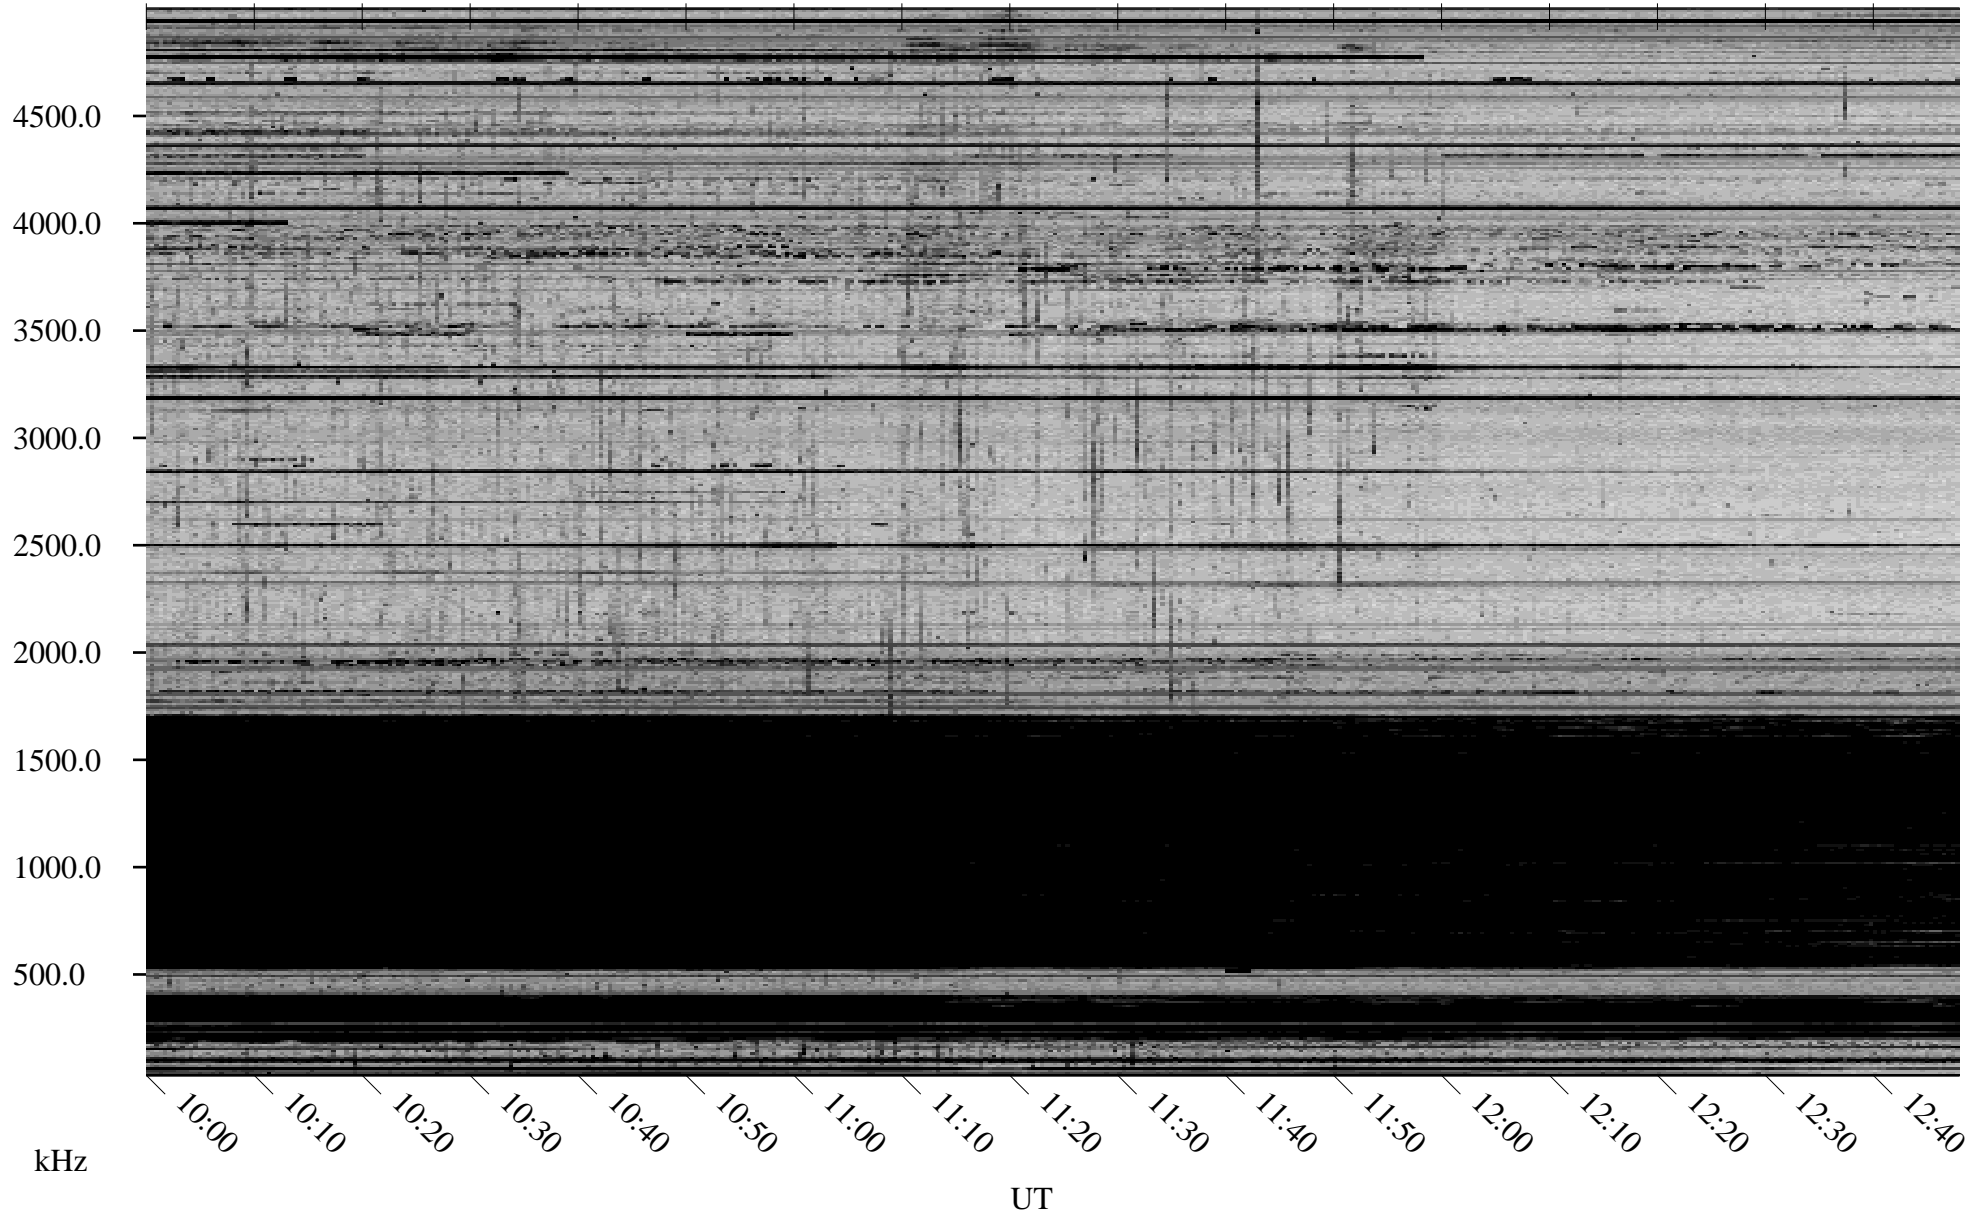

02/05/2010 Churchill, Manitoba

Linear Scale Black = 161 White = 15

ch10036l.r00SUm max_12

Page 1

02/05/2010 Churchill, Manitoba

Linear Scale Black = 161 White = 15

ch10036l.r00SUm max_12

Page 2

02/06/2010 Churchill, Manitoba

Linear Scale Black = 161 White = 15

ch10036l.r00SUm max_12

Page 3

02/06/2010 Churchill, Manitoba

Linear Scale Black = 161 White = 15

ch10036l.r00SUm max_12

Page 4

02/06/2010 Churchill, Manitoba

Linear Scale Black = 161 White = 15

ch10036l.r00SUm max_12

Page 5

02/06/2010 Churchill, Manitoba

Linear Scale Black = 161 White = 15

ch10036l.r00SUm max_12

Page 6

02/06/2010 Churchill, Manitoba

Linear Scale Black = 161 White = 15

ch10036l.r00SUm max_12

Page 7

02/06/2010 Churchill, Manitoba

Linear Scale Black = 161 White = 15

ch10036l.r00SUm max_12