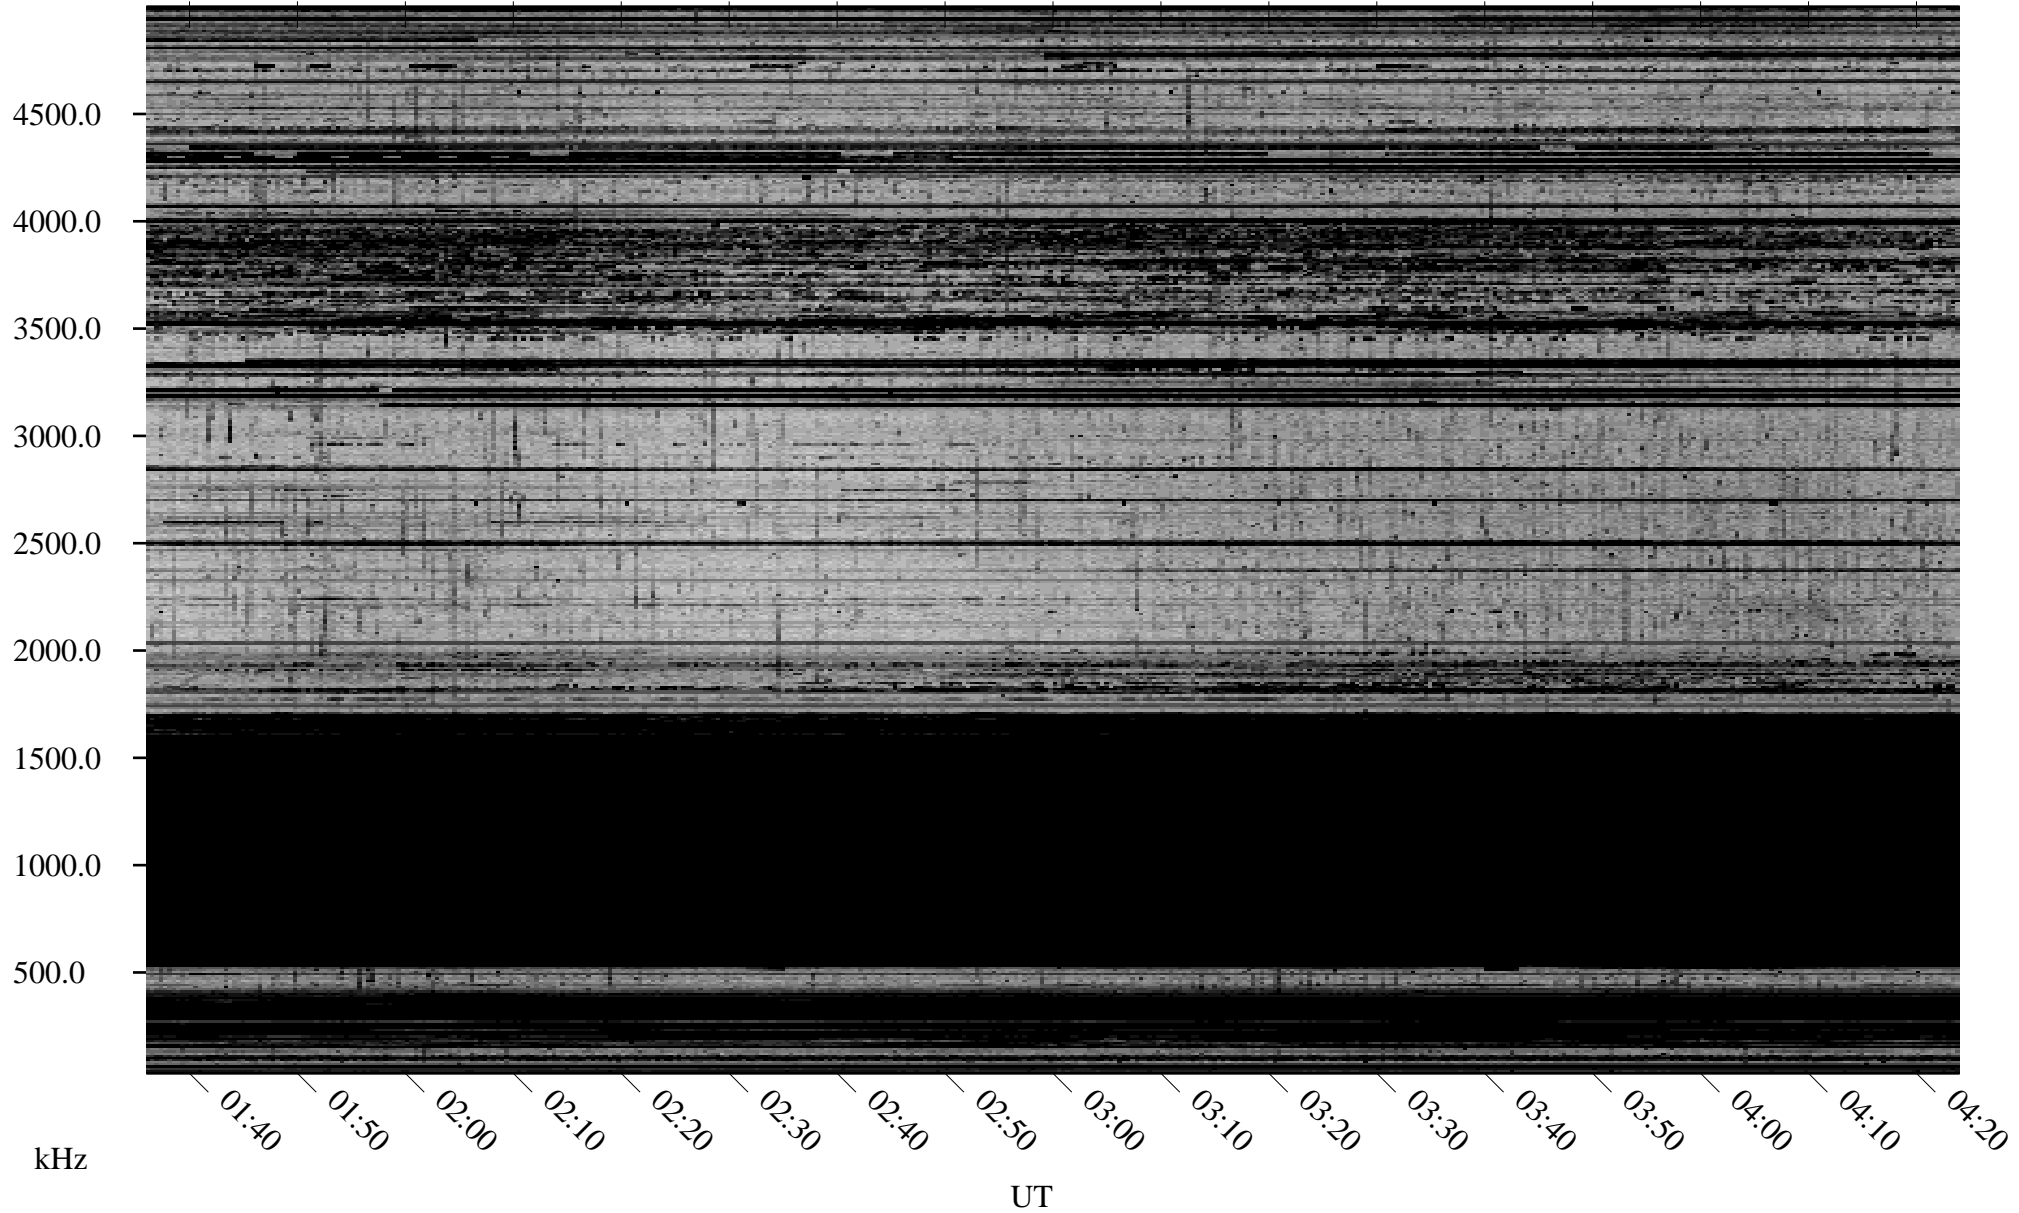

02/05/2010 Churchill, Manitoba

Linear Scale Black = 161 White = 15

ch10036l.r00SUm max_12

Page 1

02/05/2010 Churchill, Manitoba

Linear Scale Black = 161 White = 15

ch10036l.r00SUm max_12

Page 2

02/06/2010 Churchill, Manitoba

Linear Scale Black = 161 White = 15

ch10036l.r00SUm max_12

Page 3

02/06/2010 Churchill, Manitoba

Linear Scale Black = 161 White = 15

ch10036l.r00SUm max_12

Page 4

02/06/2010 Churchill, Manitoba

Linear Scale Black = 161 White = 15

ch10036l.r00SUm max_12

Page 5

02/06/2010 Churchill, Manitoba

Linear Scale Black = 161 White = 15

ch10036l.r00SUm max_12

Page 6

02/06/2010 Churchill, Manitoba

Linear Scale Black = 161 White = 15

ch10036l.r00SUm max_12

Page 7

02/06/2010 Churchill, Manitoba

Linear Scale Black = 161 White = 15

ch10036l.r00SUm max_12