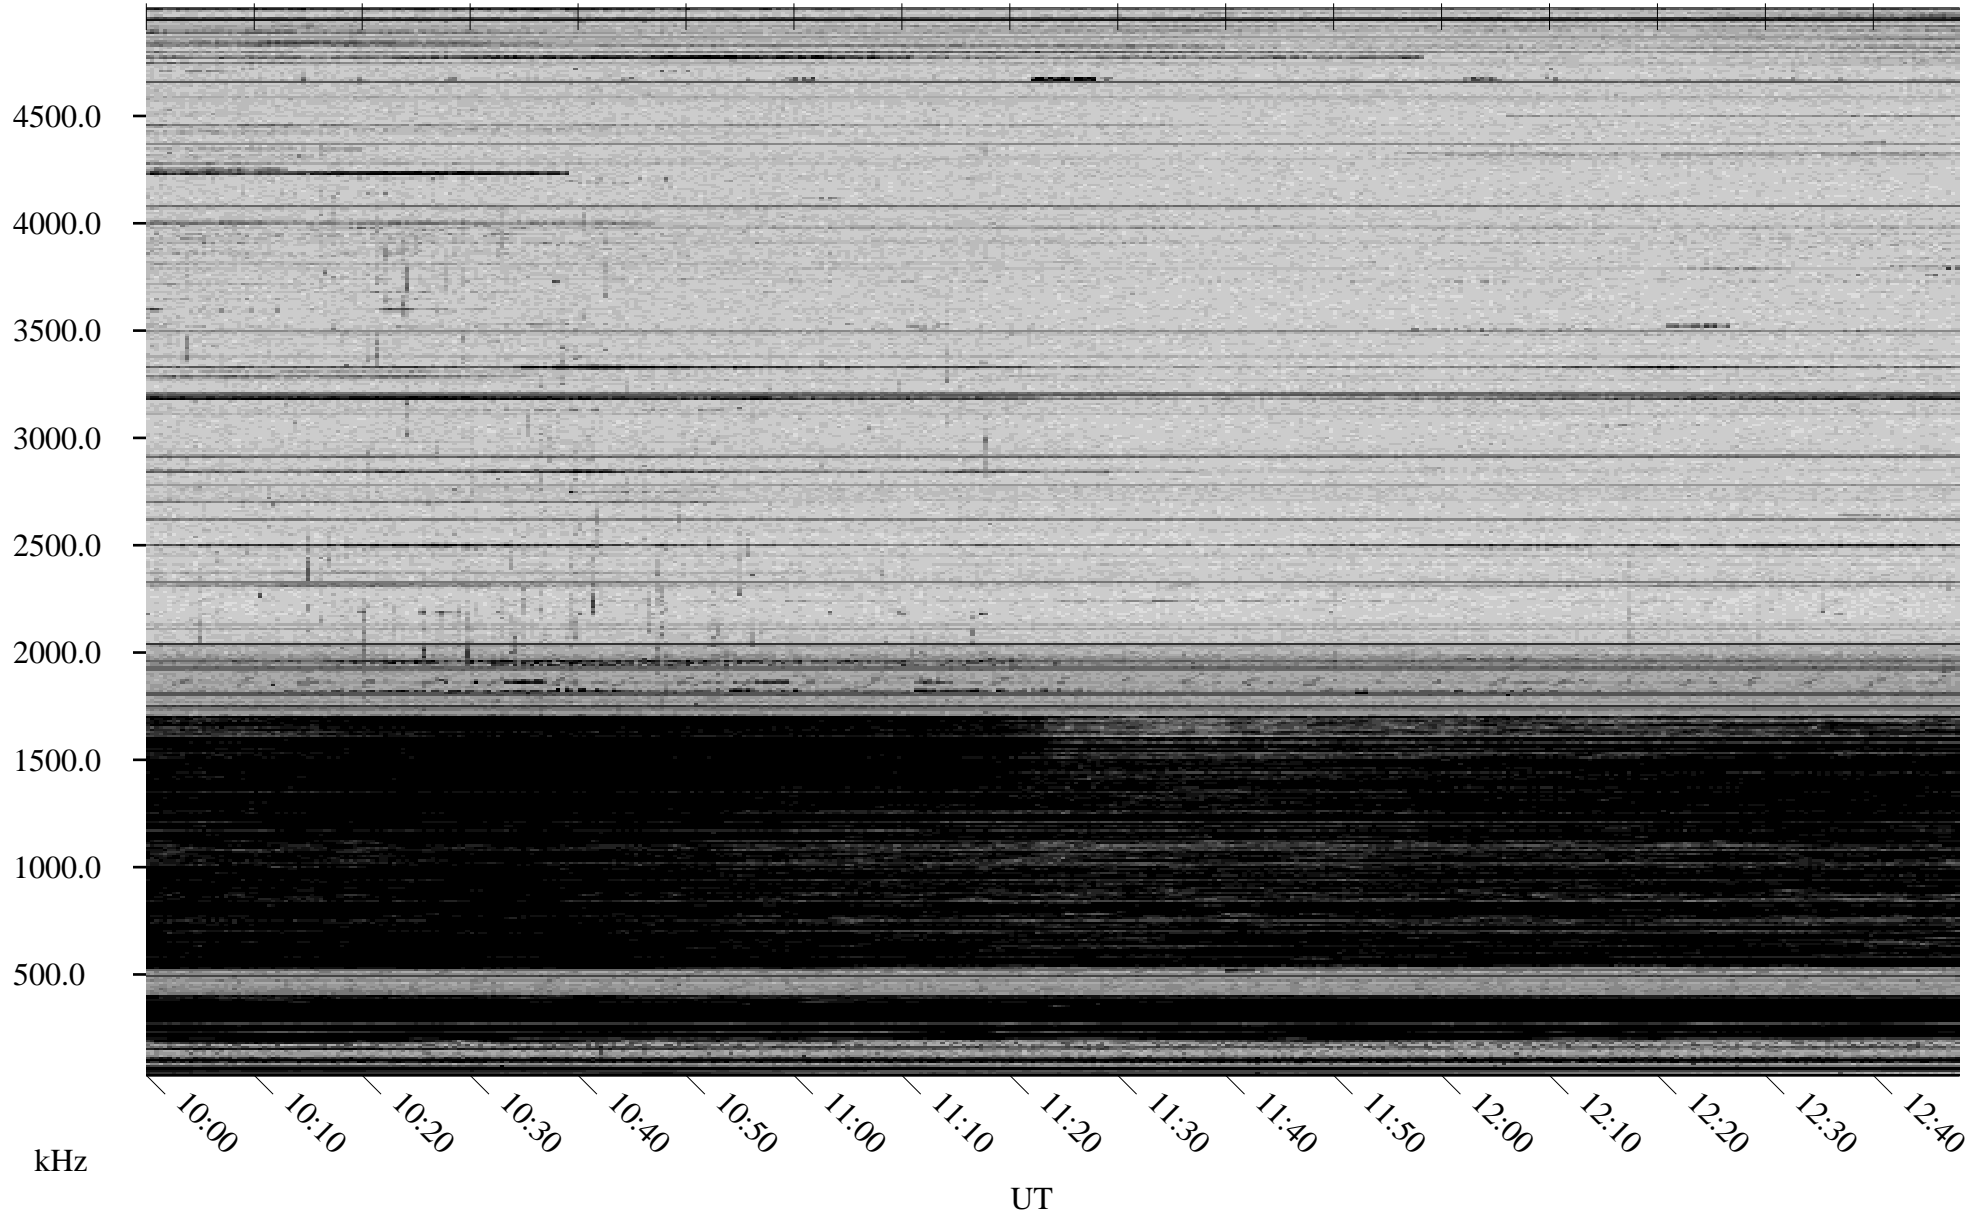

02/06/2010 Churchill, Manitoba

Linear Scale Black = 161 White = 15

ch100371.r00SUm max_12

Page 1

02/06/2010 Churchill, Manitoba

Linear Scale Black = 161 White = 15

ch10037l.r00SUm max_12

Page 2

02/07/2010 Churchill, Manitoba

Linear Scale Black = 161 White = 15

ch10037l.r00SUm max_12

Page 3

02/07/2010 Churchill, Manitoba

Linear Scale Black = 161 White = 15

ch10037l.r00SUm max_12

Page 4

02/07/2010 Churchill, Manitoba

Linear Scale Black = 161 White = 15

ch10037l.r00SUm max_12

Page 5

02/07/2010 Churchill, Manitoba

Linear Scale Black = 161 White = 15

ch10037l.r00SUm max_12

Page 6

02/07/2010 Churchill, Manitoba

Linear Scale Black = 161 White = 15

ch10037l.r00SUm max_12

Page 7

02/07/2010 Churchill, Manitoba

Linear Scale Black = 161 White = 15

ch10037l.r00SUm max_12