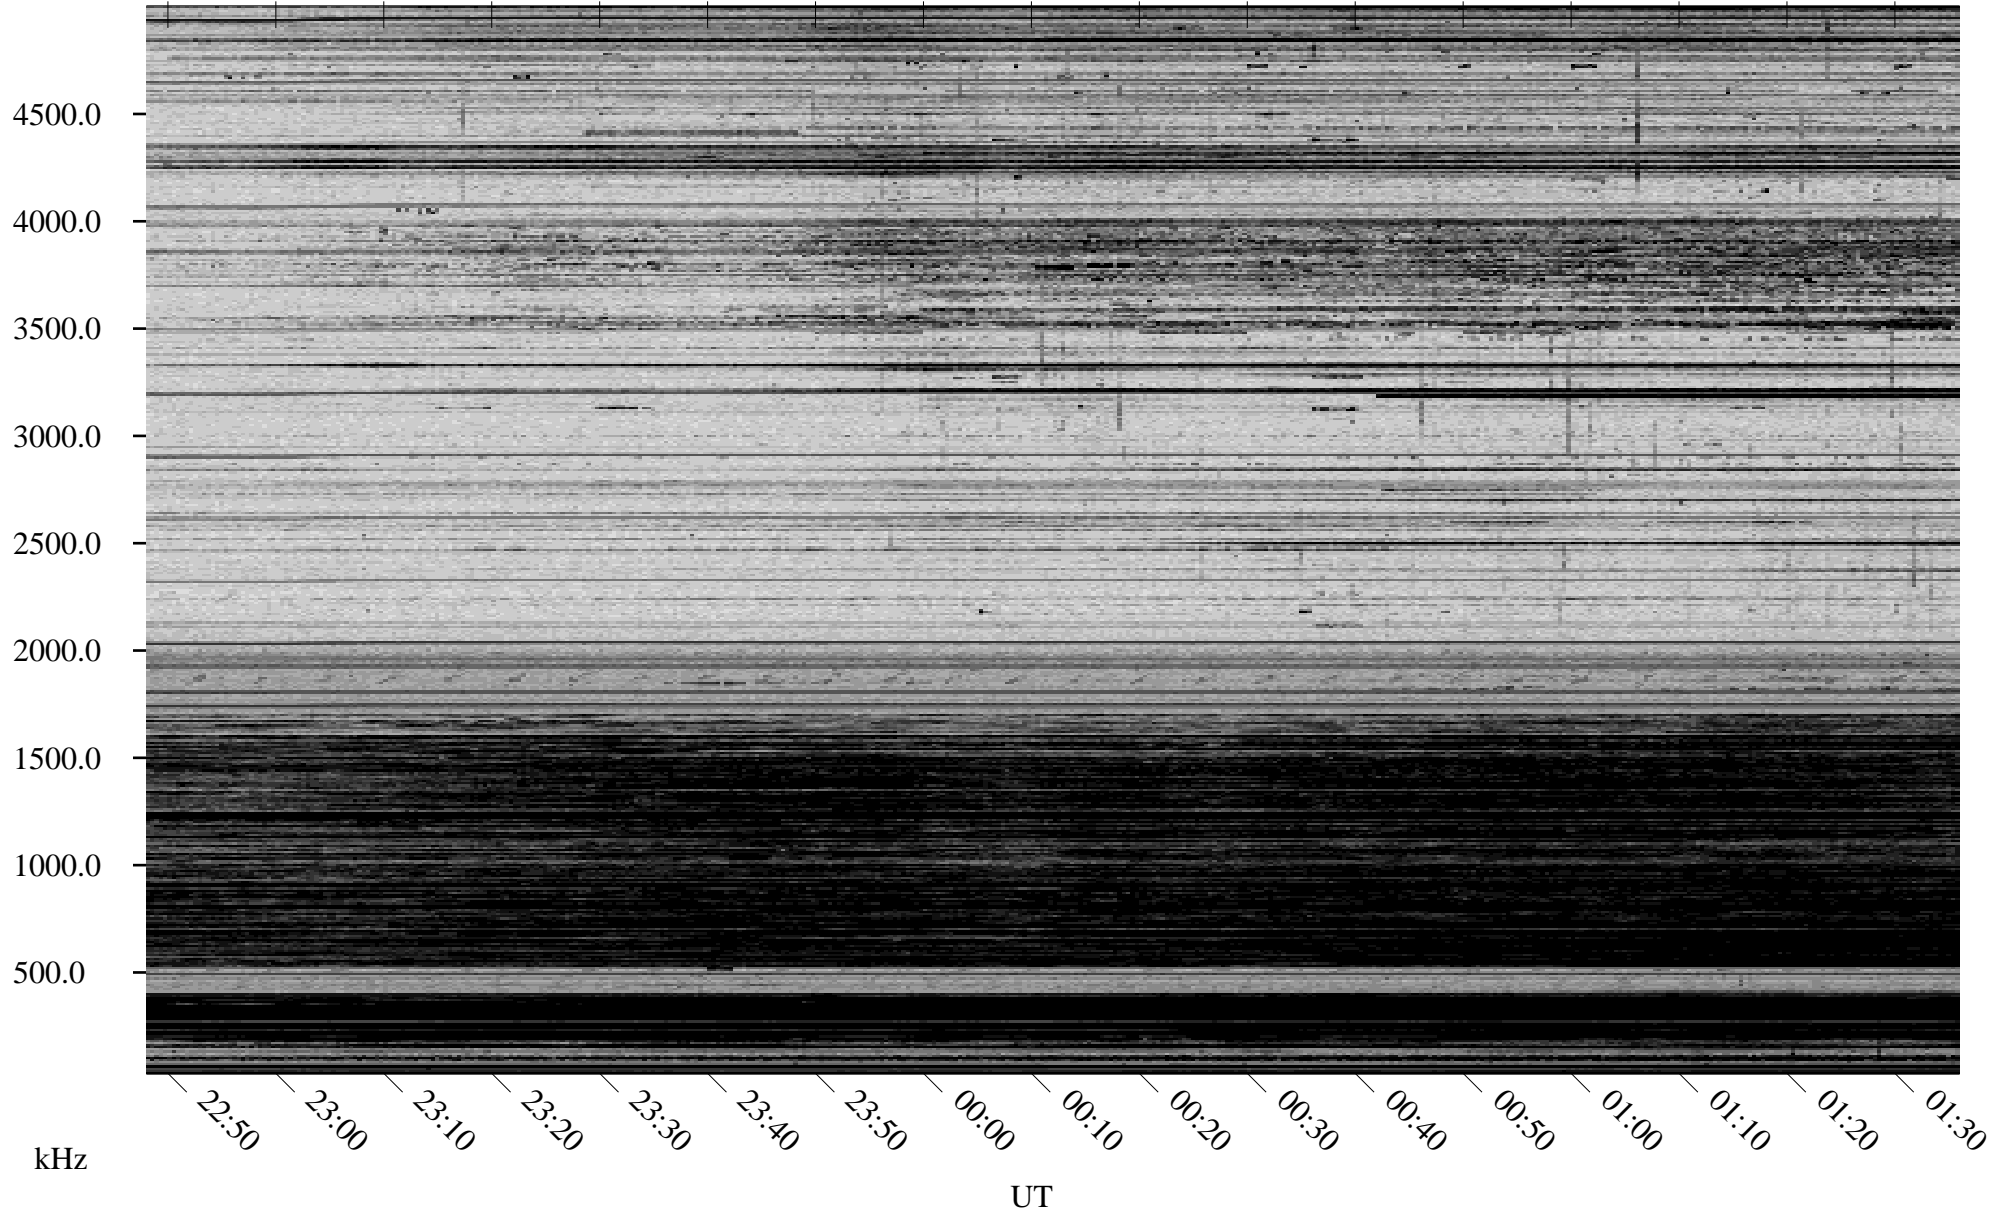

02/06/2010 Churchill, Manitoba

Linear Scale Black = 161 White = 15

ch100371.r00SUm max_12

Page 1

02/06/2010 Churchill, Manitoba

Linear Scale Black = 161 White = 15

ch10037l.r00SUm max_12

Page 2

02/07/2010 Churchill, Manitoba

Linear Scale Black = 161 White = 15

ch10037l.r00SUm max_12

Page 3

02/07/2010 Churchill, Manitoba

Linear Scale Black = 161 White = 15

ch10037l.r00SUm max_12

Page 4

02/07/2010 Churchill, Manitoba

Linear Scale Black = 161 White = 15

ch10037l.r00SUm max_12

Page 5

02/07/2010 Churchill, Manitoba

Linear Scale Black = 161 White = 15

ch10037l.r00SUm max_12

Page 6

02/07/2010 Churchill, Manitoba

Linear Scale Black = 161 White = 15

ch10037l.r00SUm max_12

Page 7

02/07/2010 Churchill, Manitoba

Linear Scale Black = 161 White = 15

ch10037l.r00SUm max_12