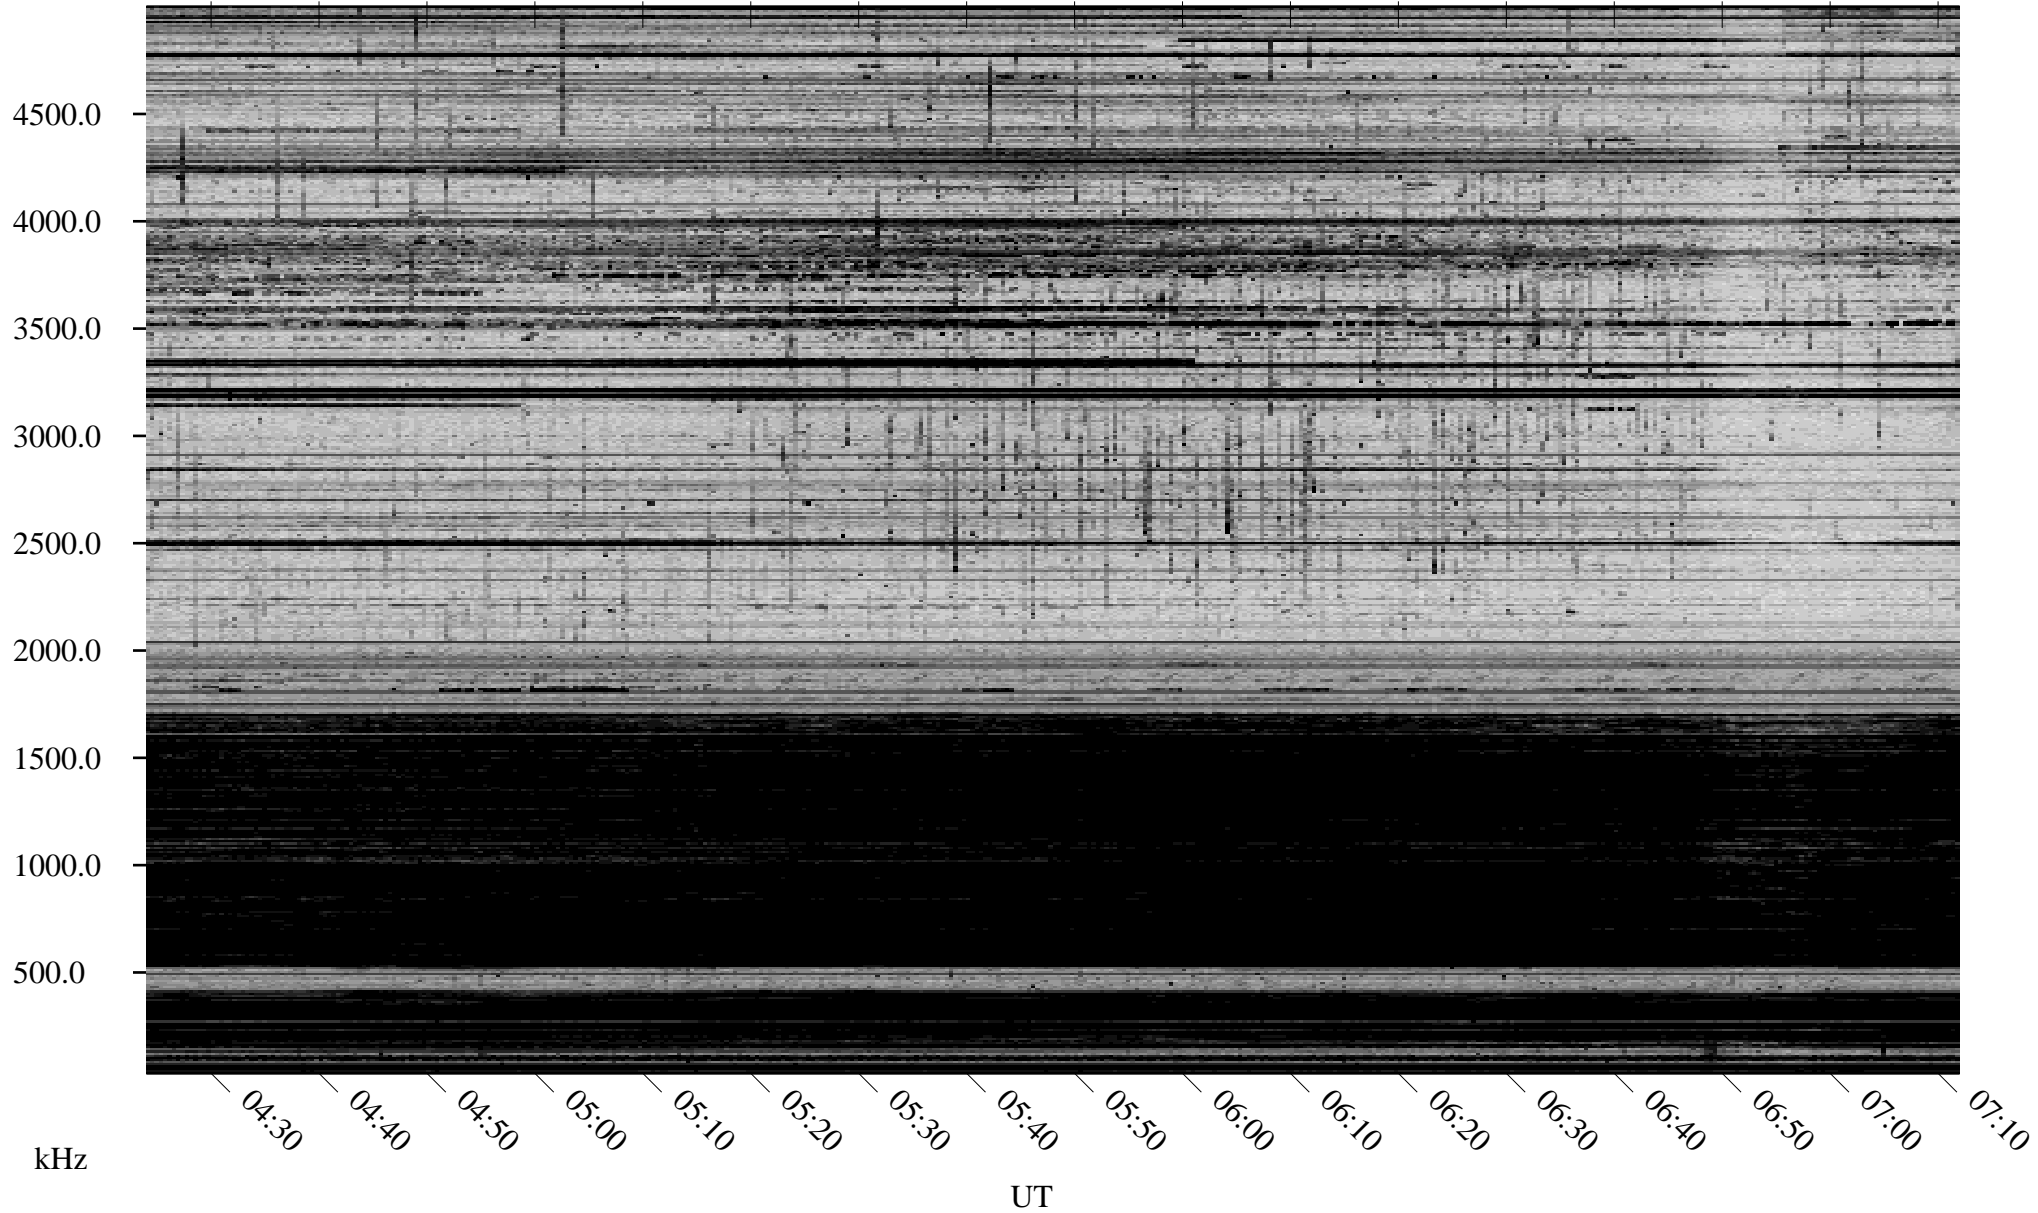

02/06/2010 Churchill, Manitoba

Linear Scale Black = 161 White = 15

ch100371.r00SUm max_12

Page 1

02/06/2010 Churchill, Manitoba

Linear Scale Black = 161 White = 15

ch10037l.r00SUm max_12

Page 2

02/07/2010 Churchill, Manitoba

Linear Scale Black = 161 White = 15

ch10037l.r00SUm max_12

Page 3

02/07/2010 Churchill, Manitoba

Linear Scale Black = 161 White = 15

ch10037l.r00SUm max_12

Page 4

02/07/2010 Churchill, Manitoba

Linear Scale Black = 161 White = 15

ch10037l.r00SUm max_12

Page 5

02/07/2010 Churchill, Manitoba

Linear Scale Black = 161 White = 15

ch10037l.r00SUm max_12

Page 6

02/07/2010 Churchill, Manitoba

Linear Scale Black = 161 White = 15

ch10037l.r00SUm max_12

Page 7

02/07/2010 Churchill, Manitoba

Linear Scale Black = 161 White = 15

ch10037l.r00SUm max_12