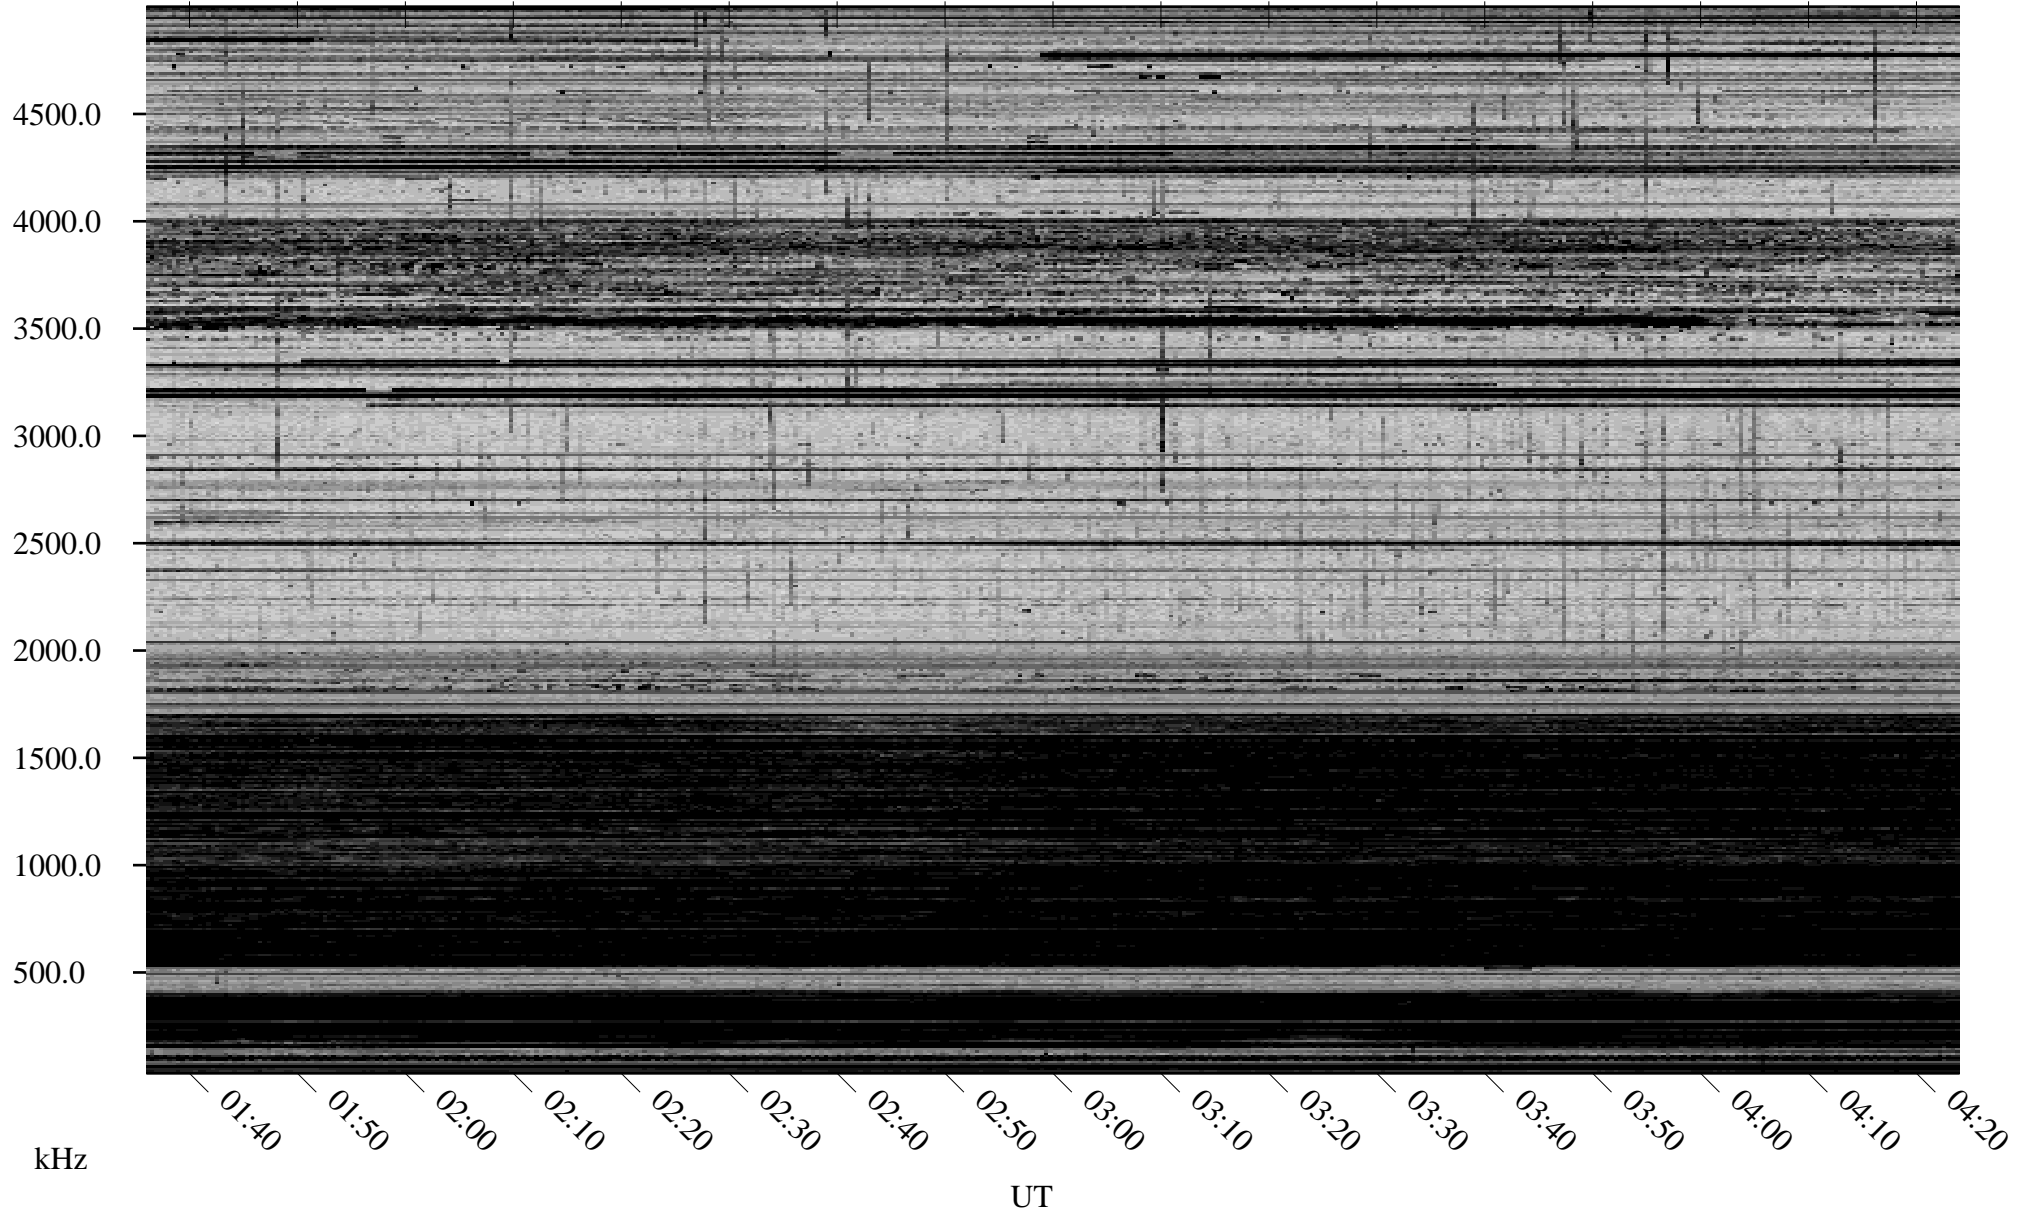

02/06/2010 Churchill, Manitoba

Linear Scale Black = 161 White = 15

ch100371.r00SUm max_12

Page 1

02/06/2010 Churchill, Manitoba

Linear Scale Black = 161 White = 15

ch10037l.r00SUm max_12

Page 2

02/07/2010 Churchill, Manitoba

Linear Scale Black = 161 White = 15

ch10037l.r00SUm max_12

Page 3

02/07/2010 Churchill, Manitoba

Linear Scale Black = 161 White = 15

ch10037l.r00SUm max_12

Page 4

02/07/2010 Churchill, Manitoba

Linear Scale Black = 161 White = 15

ch10037l.r00SUm max_12

Page 5

02/07/2010 Churchill, Manitoba

Linear Scale Black = 161 White = 15

ch10037l.r00SUm max_12

Page 6

02/07/2010 Churchill, Manitoba

Linear Scale Black = 161 White = 15

ch10037l.r00SUm max_12

Page 7

02/07/2010 Churchill, Manitoba

Linear Scale Black = 161 White = 15

ch10037l.r00SUm max_12