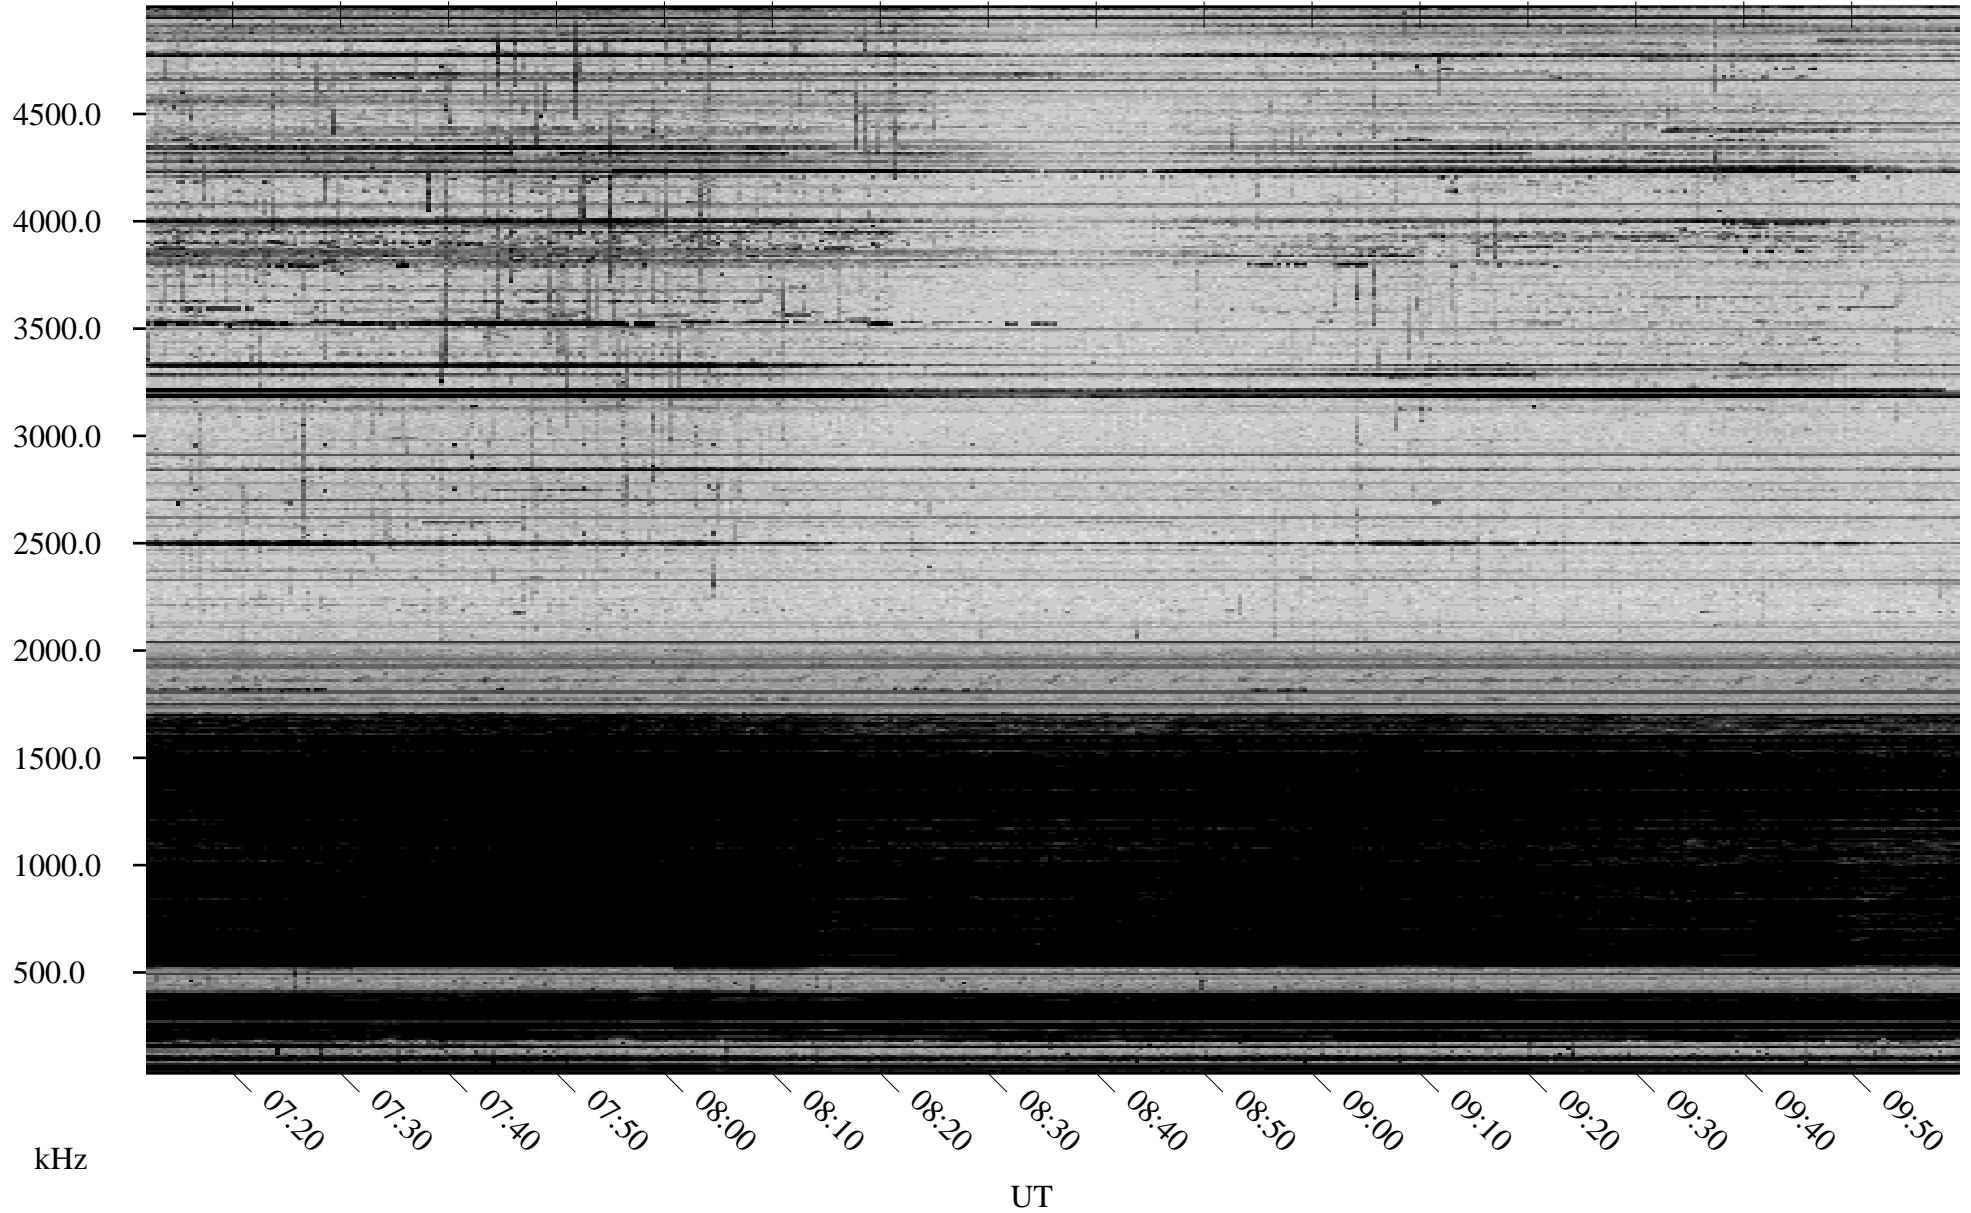

02/06/2010 Churchill, Manitoba

Linear Scale Black = 161 White = 15

ch100371.r00SUm max_12

Page 1

02/06/2010 Churchill, Manitoba

Linear Scale Black = 161 White = 15

ch10037l.r00SUm max_12

Page 2

02/07/2010 Churchill, Manitoba

Linear Scale Black = 161 White = 15

ch10037l.r00SUm max_12

Page 3

02/07/2010 Churchill, Manitoba

Linear Scale Black = 161 White = 15

ch10037l.r00SUm max_12

Page 4

02/07/2010 Churchill, Manitoba

Linear Scale Black = 161 White = 15

ch10037l.r00SUm max_12

Page 5

02/07/2010 Churchill, Manitoba

Linear Scale Black = 161 White = 15

ch10037l.r00SUm max_12

Page 6

02/07/2010 Churchill, Manitoba

Linear Scale Black = 161 White = 15

ch10037l.r00SUm max_12

Page 7

02/07/2010 Churchill, Manitoba

Linear Scale Black = 161 White = 15

ch10037l.r00SUm max_12