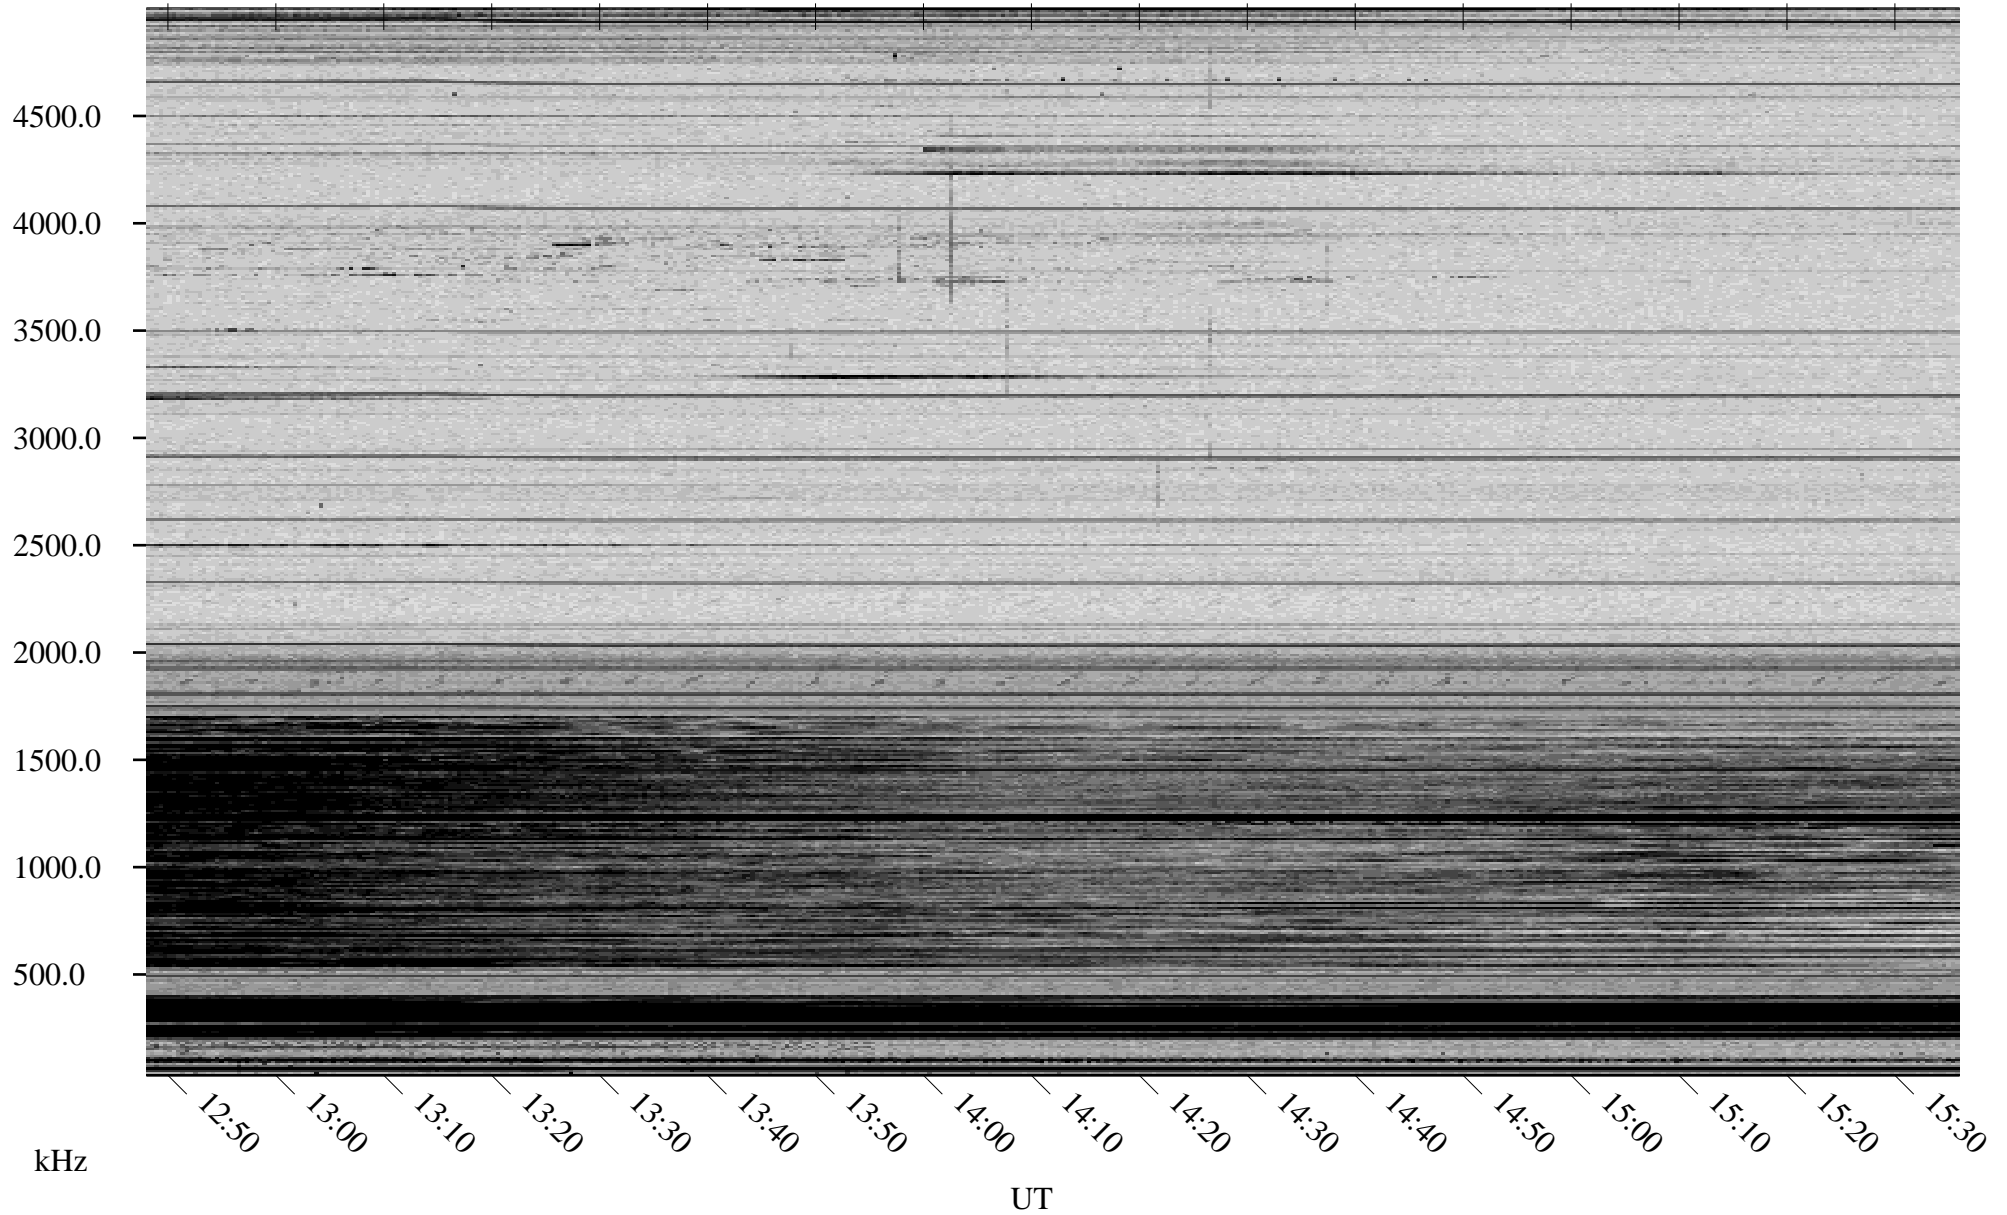

02/06/2010 Churchill, Manitoba

Linear Scale Black = 161 White = 15

ch100371.r00SUm max_12

Page 1

02/06/2010 Churchill, Manitoba

Linear Scale Black = 161 White = 15

ch10037l.r00SUm max_12

Page 2

02/07/2010 Churchill, Manitoba

Linear Scale Black = 161 White = 15

ch10037l.r00SUm max_12

Page 3

02/07/2010 Churchill, Manitoba

Linear Scale Black = 161 White = 15

ch10037l.r00SUm max_12

Page 4

02/07/2010 Churchill, Manitoba

Linear Scale Black = 161 White = 15

ch10037l.r00SUm max_12

Page 5

02/07/2010 Churchill, Manitoba

Linear Scale Black = 161 White = 15

ch10037l.r00SUm max_12

Page 6

02/07/2010 Churchill, Manitoba

Linear Scale Black = 161 White = 15

ch10037l.r00SUm max_12

Page 7

02/07/2010 Churchill, Manitoba

Linear Scale Black = 161 White = 15

ch10037l.r00SUm max_12