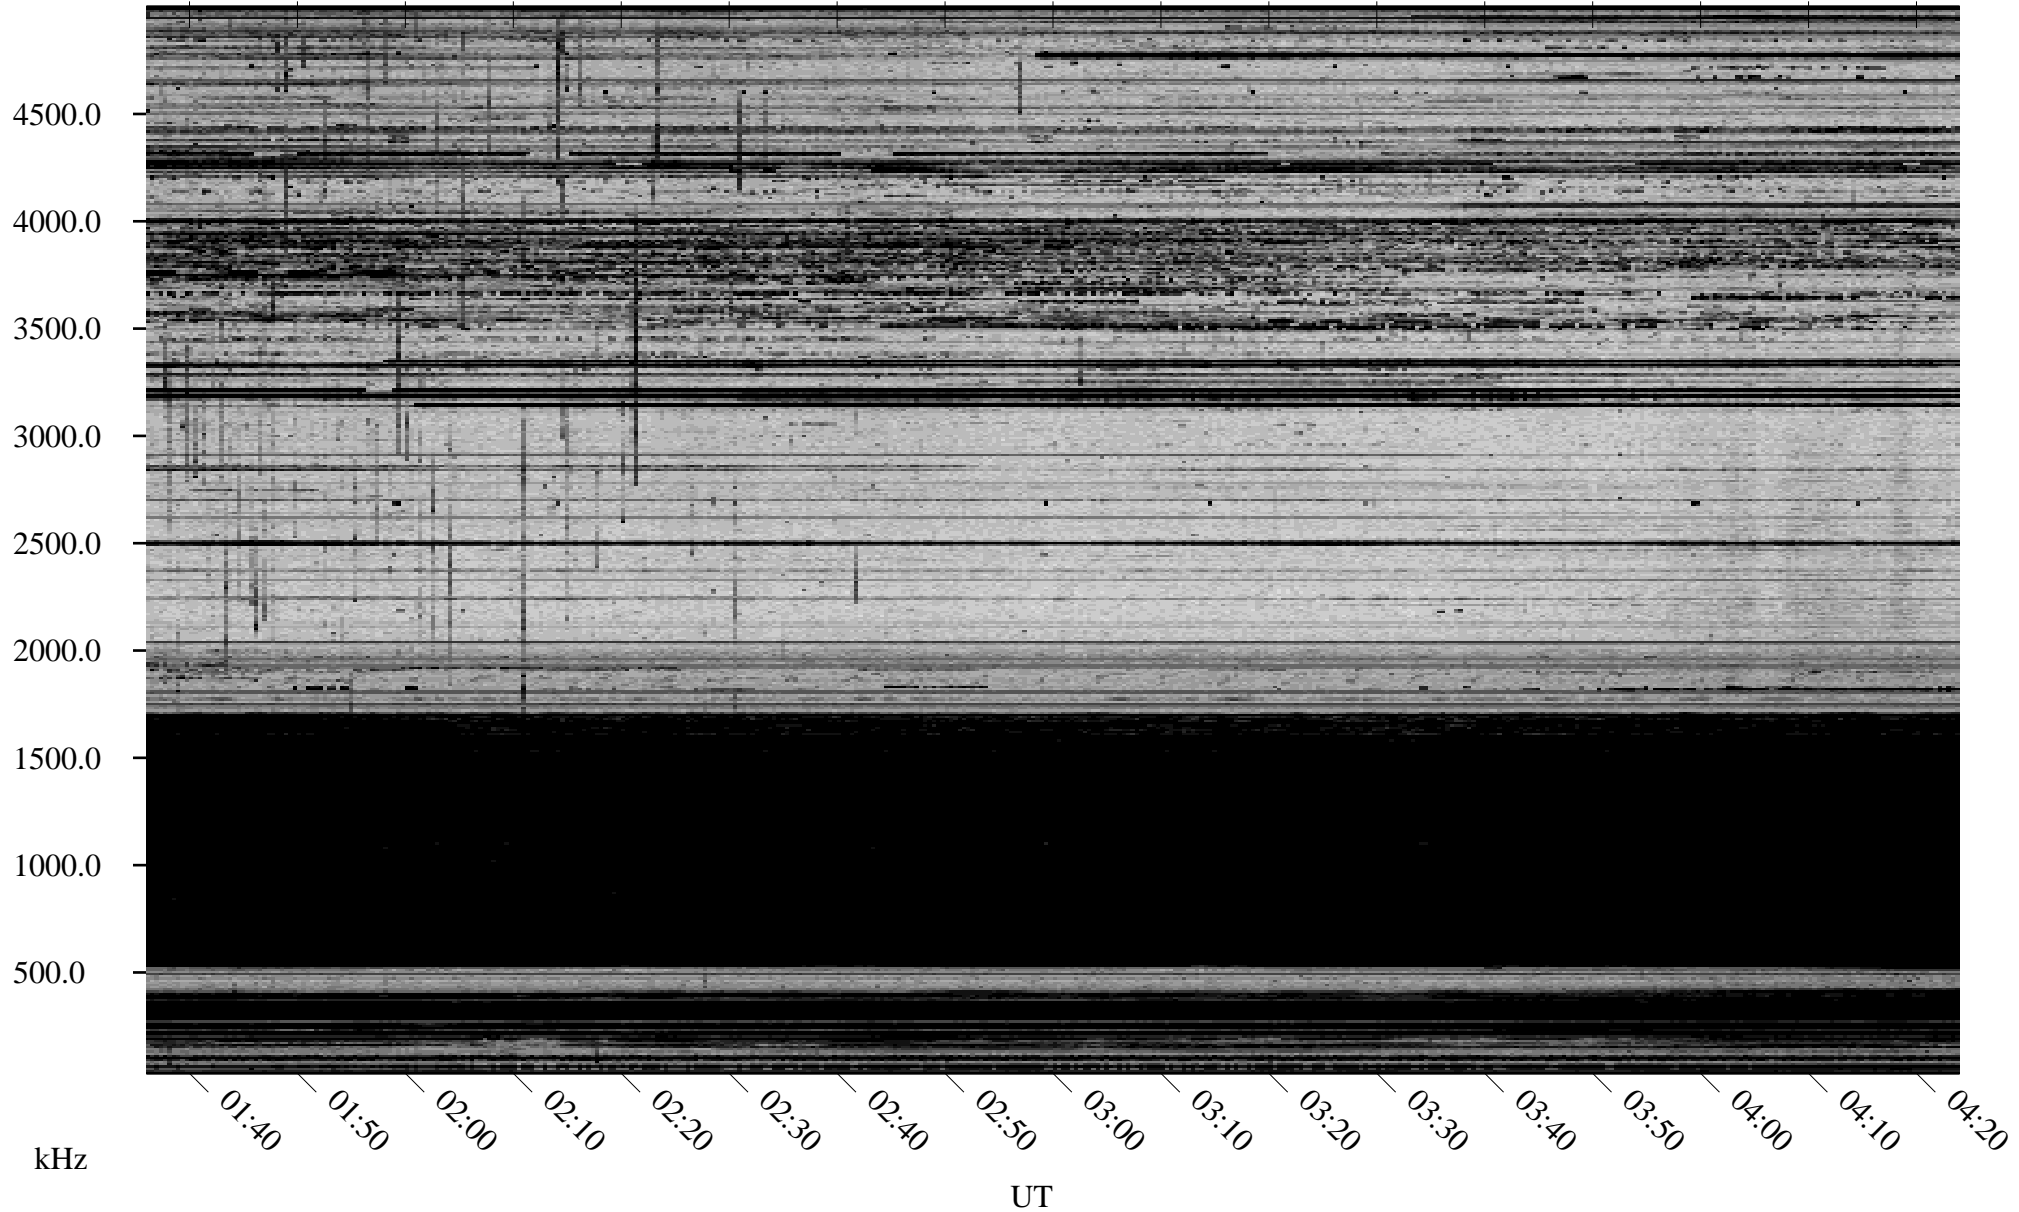

# 02/07/2010 Churchill, Manitoba

Linear Scale    Black = 161    White = 15

ch10038l.r00SUm max\_12

Page 1

# 02/07/2010 Churchill, Manitoba

Linear Scale    Black = 161    White = 15

ch10038l.r00SUm max\_12

Page 2

# 02/08/2010 Churchill, Manitoba

Linear Scale    Black = 161    White = 15

ch10038l.r00SUm max\_12

Page 3

# 02/08/2010 Churchill, Manitoba

Linear Scale    Black = 161    White = 15

ch10038l.r00SUm max\_12

Page 4