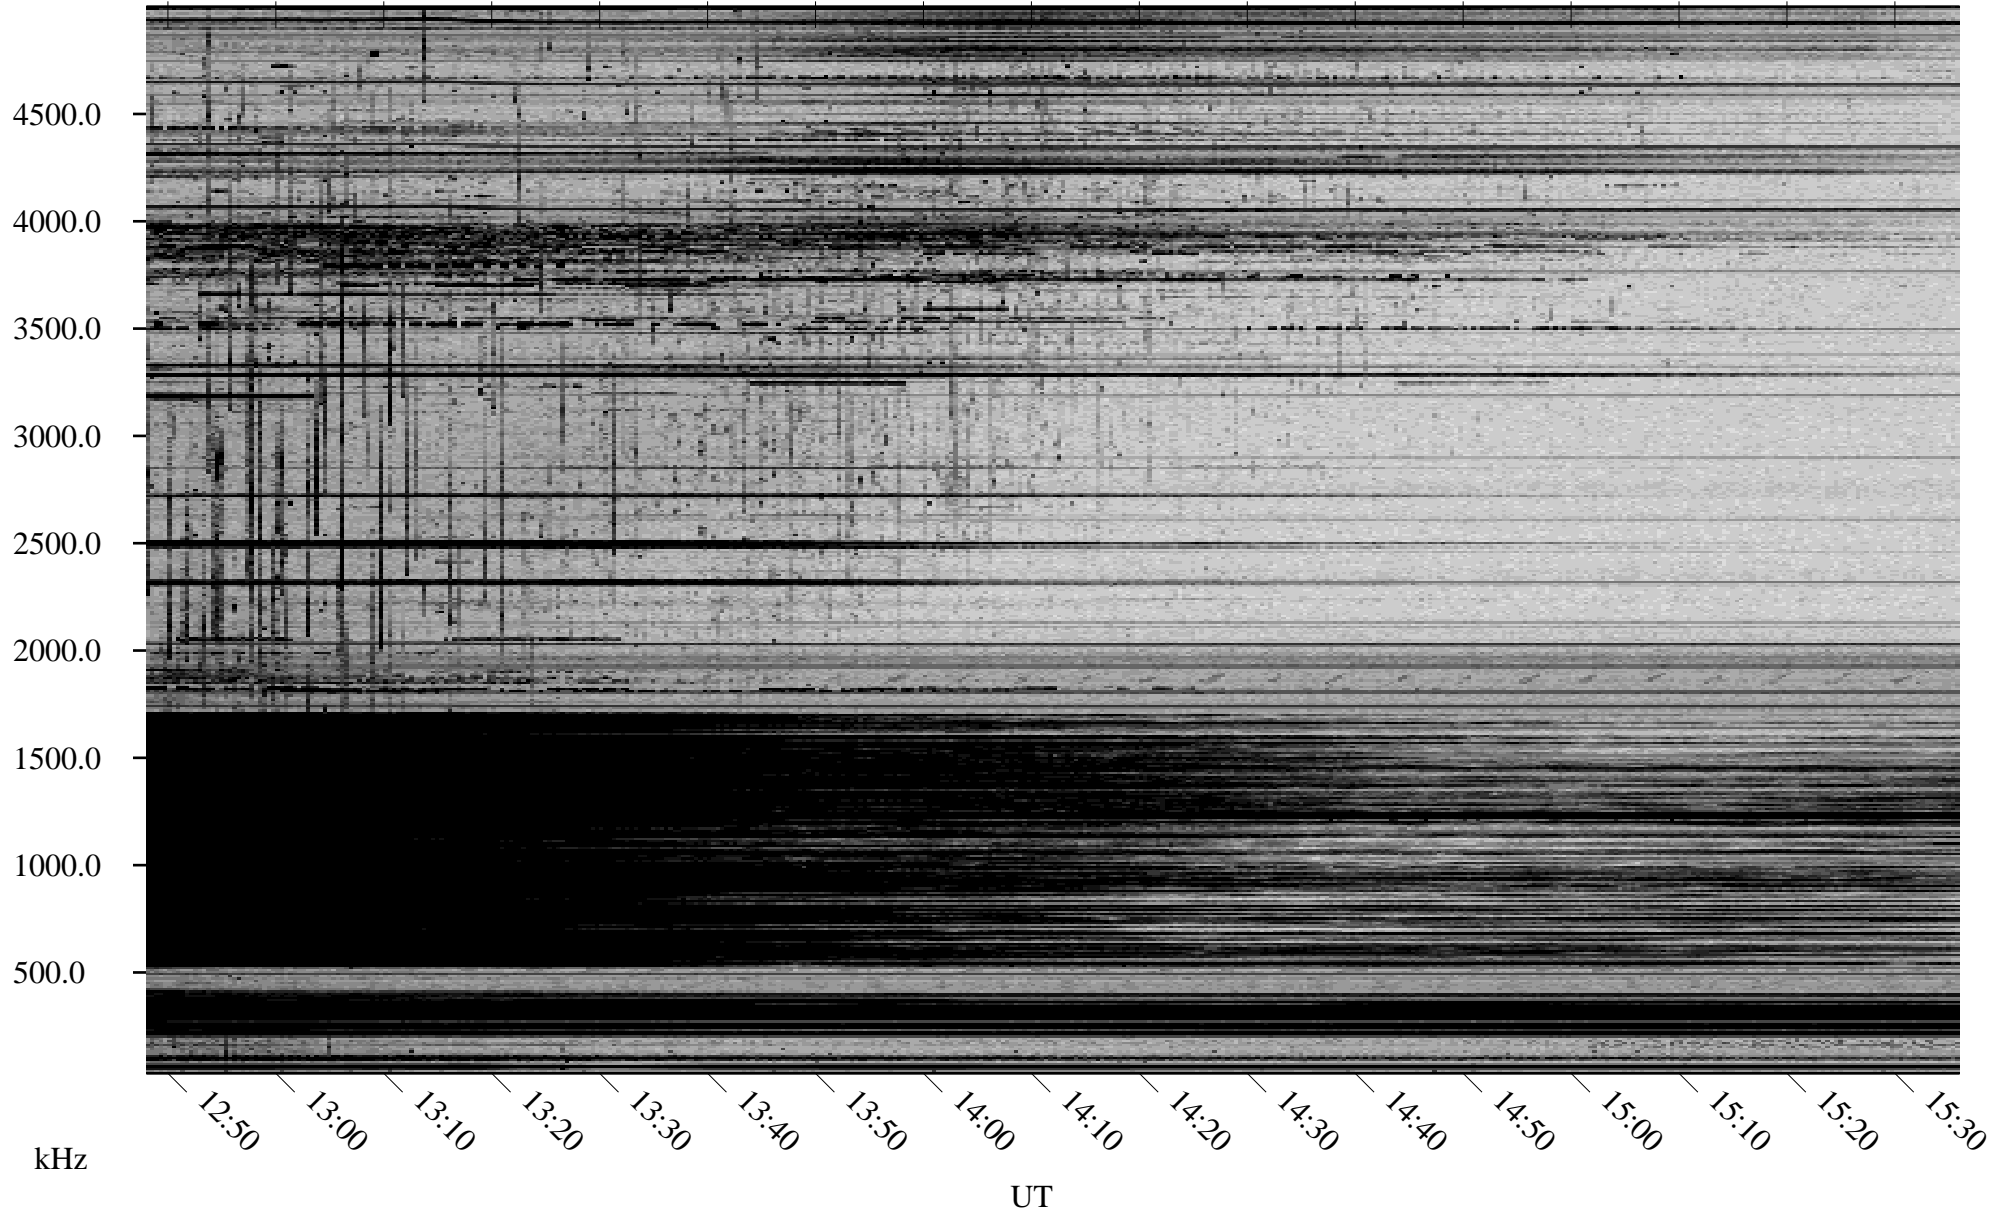

# 02/08/2010 Churchill, Manitoba

Linear Scale    Black = 161    White = 15

ch10038l.r00SUm max\_12

Page 5

# 02/08/2010 Churchill, Manitoba

Linear Scale    Black = 161    White = 15

ch10038l.r00SUm max\_12

Page 6

# 02/08/2010 Churchill, Manitoba

Linear Scale    Black = 161    White = 15

ch10038l.r00SUm max\_12

Page 7

# 02/08/2010 Churchill, Manitoba

Linear Scale    Black = 161    White = 15

ch10038l.r00SUm max\_12