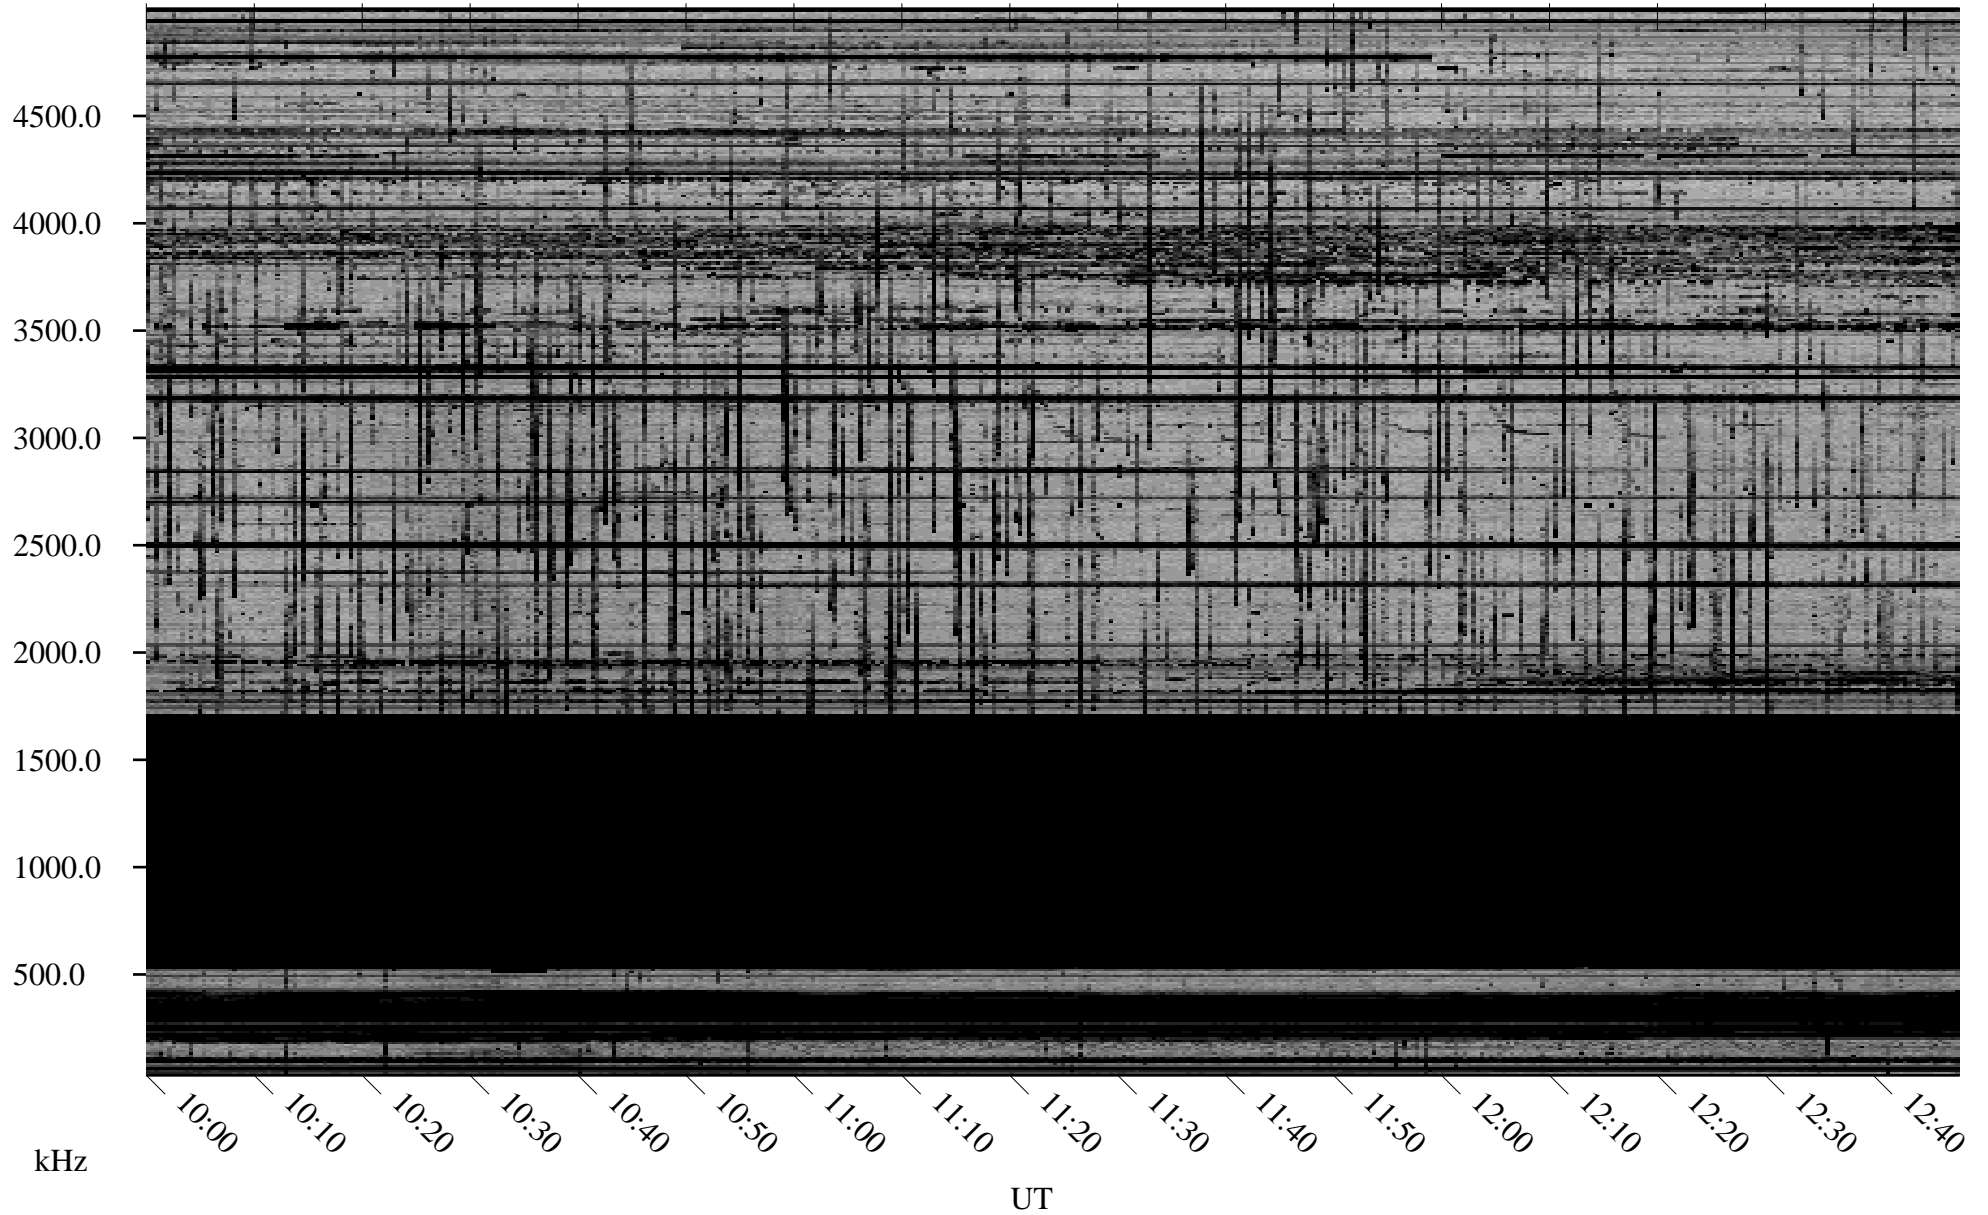

# 02/08/2010 Churchill, Manitoba

Linear Scale    Black = 161    White = 15

ch10038l.r00SUm max\_12

Page 5

# 02/08/2010 Churchill, Manitoba

Linear Scale    Black = 161    White = 15

ch10038l.r00SUm max\_12

Page 6

# 02/08/2010 Churchill, Manitoba

Linear Scale    Black = 161    White = 15

ch10038l.r00SUm max\_12

Page 7

# 02/08/2010 Churchill, Manitoba

Linear Scale    Black = 161    White = 15

ch10038l.r00SUm max\_12