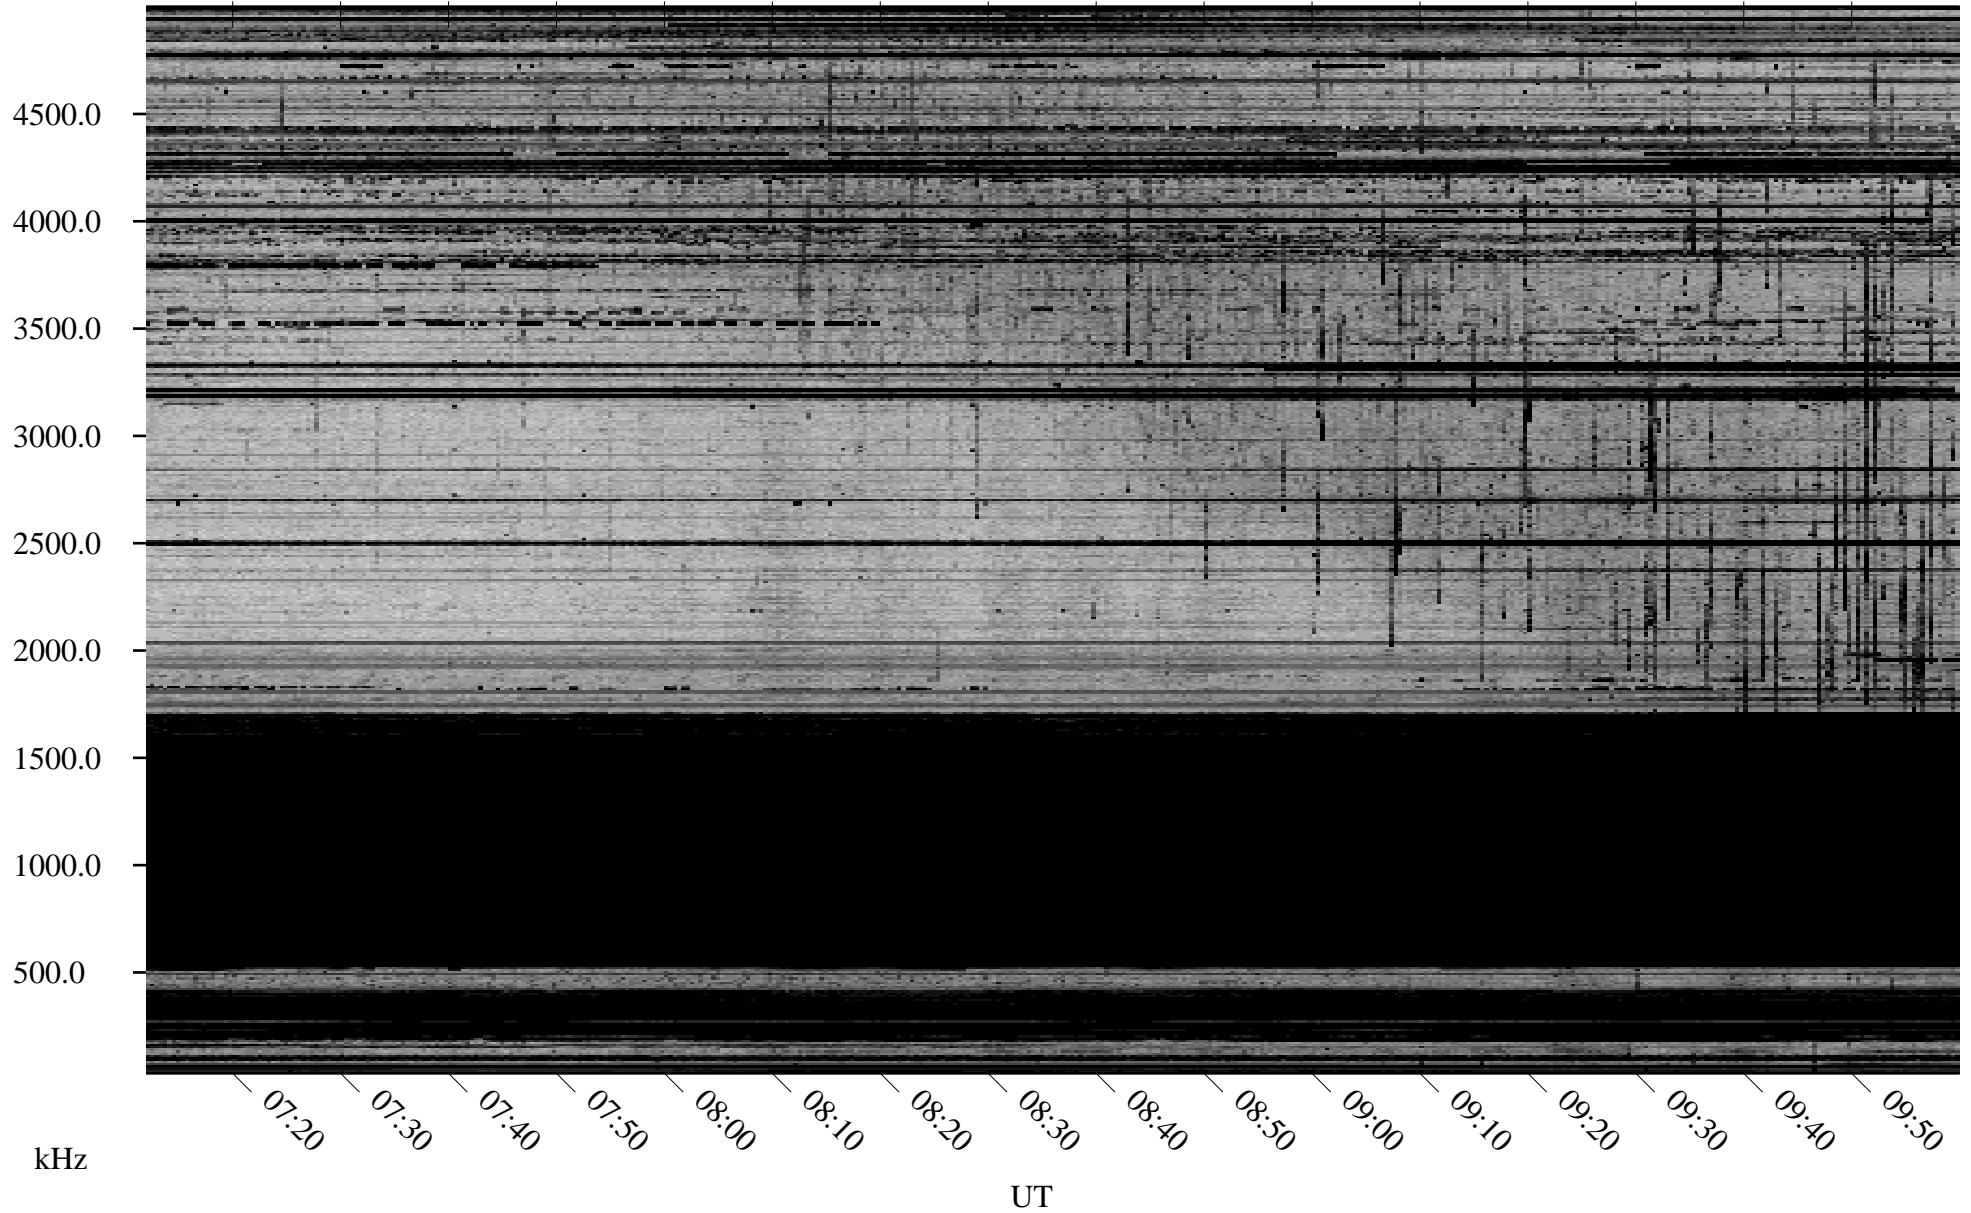

# 02/08/2010 Churchill, Manitoba

Linear Scale    Black = 161    White = 15

ch10038l.r00SUm max\_12

Page 4

# 02/08/2010 Churchill, Manitoba

Linear Scale    Black = 161    White = 15

ch10038l.r00SUm max\_12

Page 5

# 02/08/2010 Churchill, Manitoba

Linear Scale    Black = 161    White = 15

ch10038l.r00SUm max\_12

Page 6