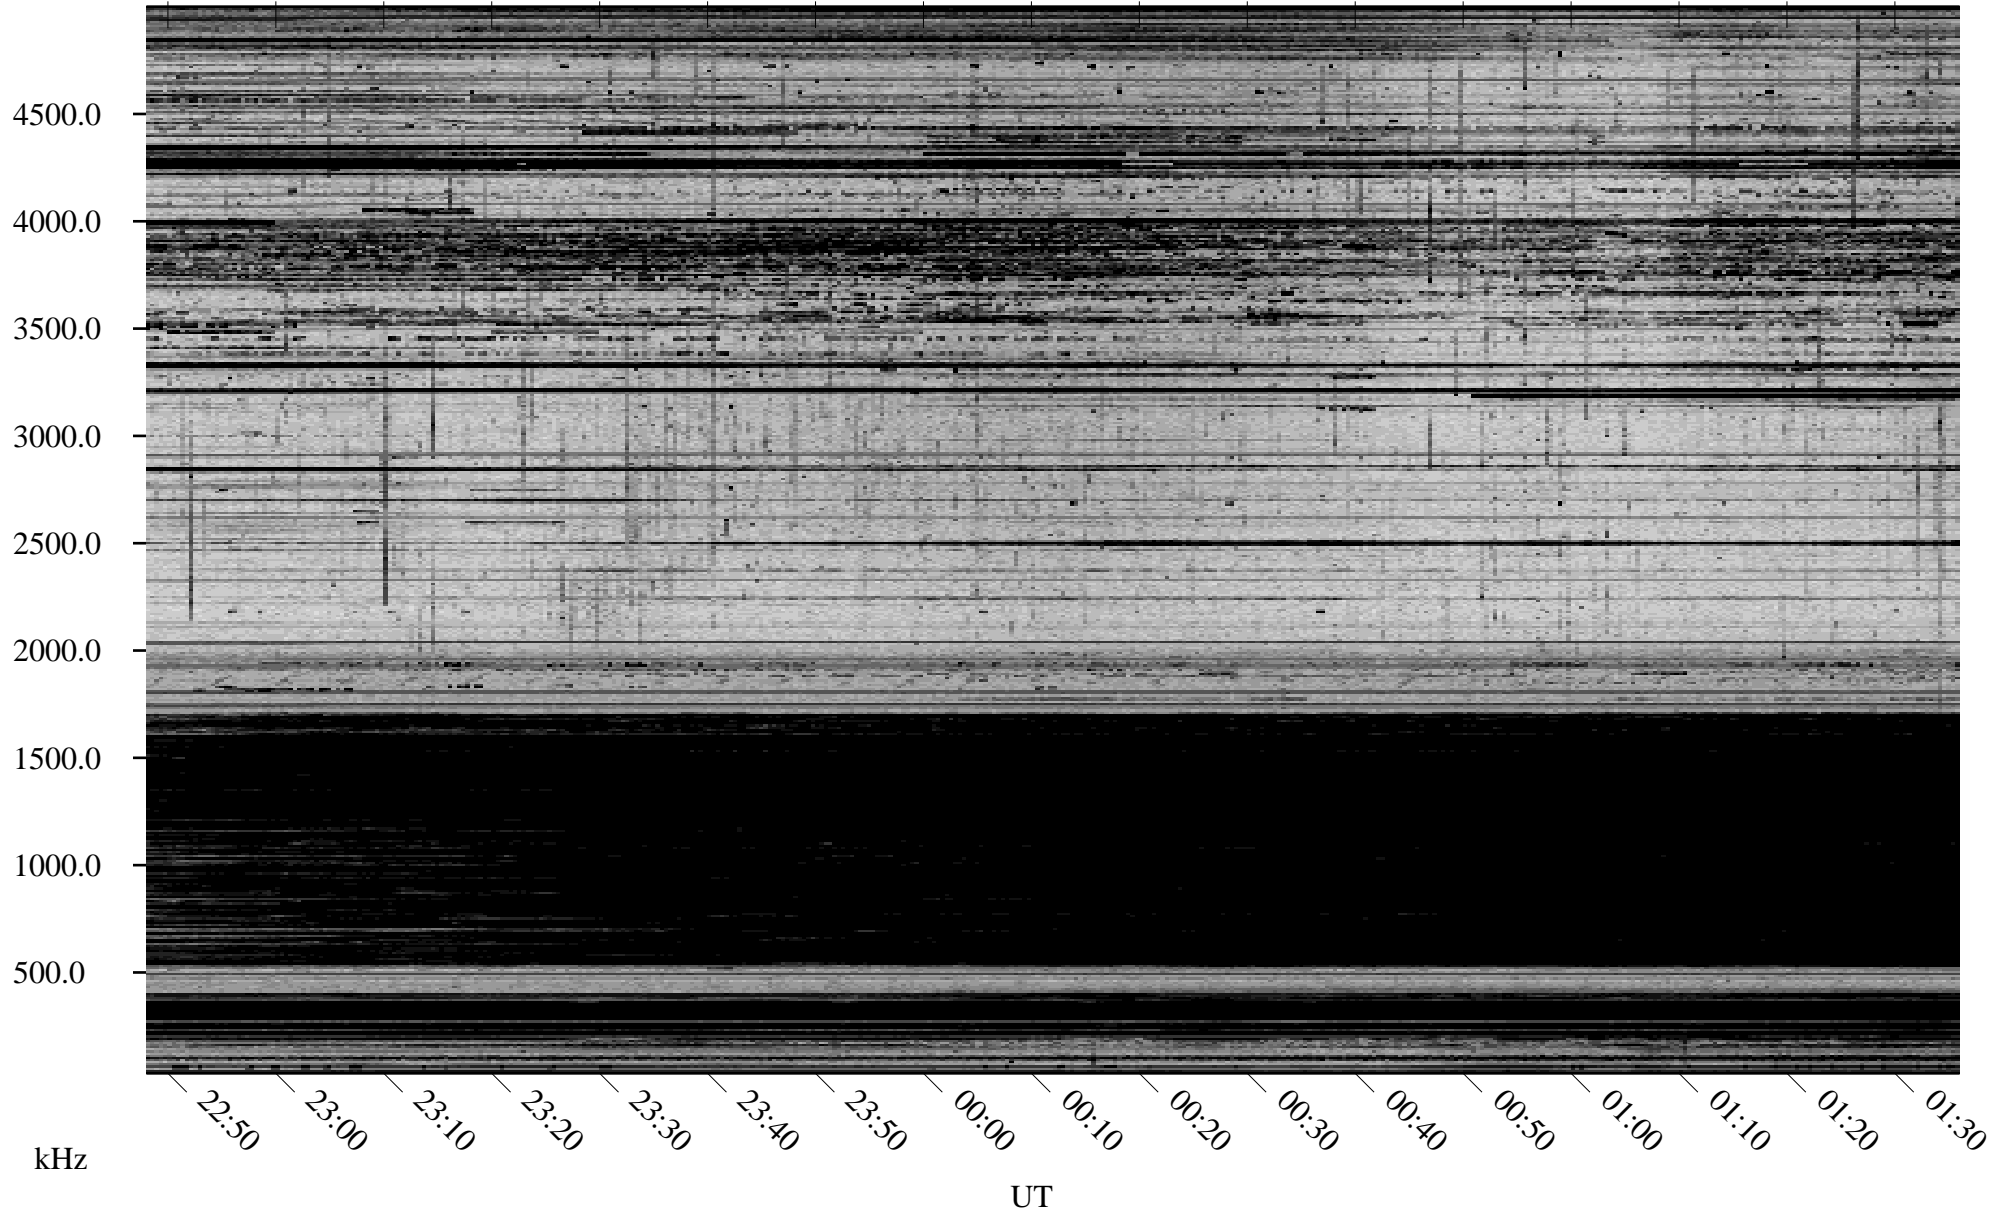

# 02/07/2010 Churchill, Manitoba

Linear Scale    Black = 161    White = 15

ch10038l.r00SUm max\_12

Page 1

# 02/07/2010 Churchill, Manitoba

Linear Scale    Black = 161    White = 15

ch10038l.r00SUm max\_12

Page 2

# 02/08/2010 Churchill, Manitoba

Linear Scale    Black = 161    White = 15

ch10038l.r00SUm max\_12

Page 3

# 02/08/2010 Churchill, Manitoba

Linear Scale    Black = 161    White = 15

ch10038l.r00SUm max\_12

Page 4