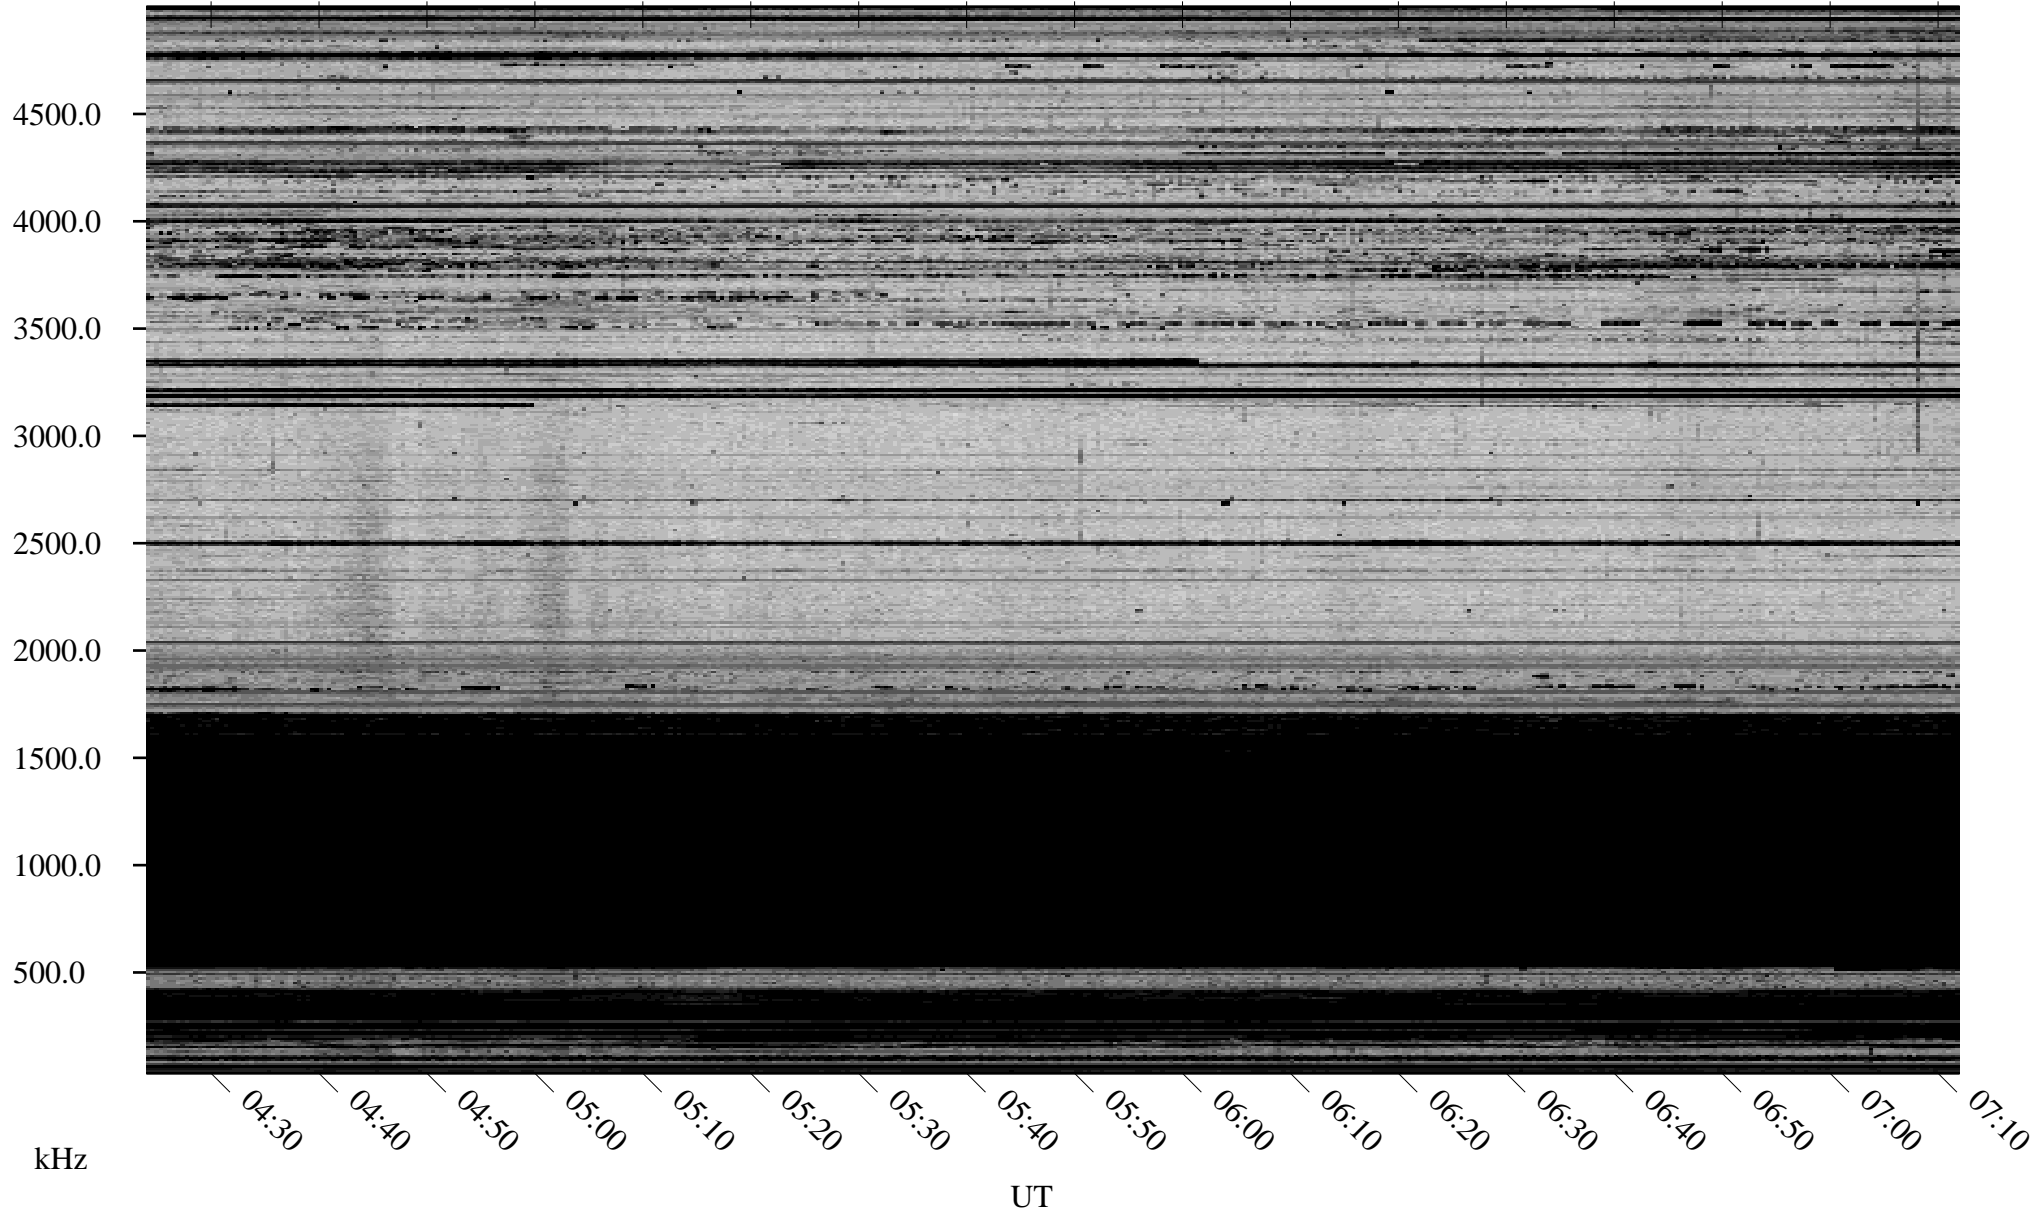

# 02/07/2010 Churchill, Manitoba

Linear Scale    Black = 161    White = 15

ch10038l.r00SUm max\_12

Page 2

# 02/08/2010 Churchill, Manitoba

Linear Scale    Black = 161    White = 15

ch10038l.r00SUm max\_12

Page 3

# 02/08/2010 Churchill, Manitoba

Linear Scale    Black = 161    White = 15

ch10038l.r00SUm max\_12

Page 4

# 02/08/2010 Churchill, Manitoba

Linear Scale    Black = 161    White = 15

ch10038l.r00SUm max\_12

Page 5