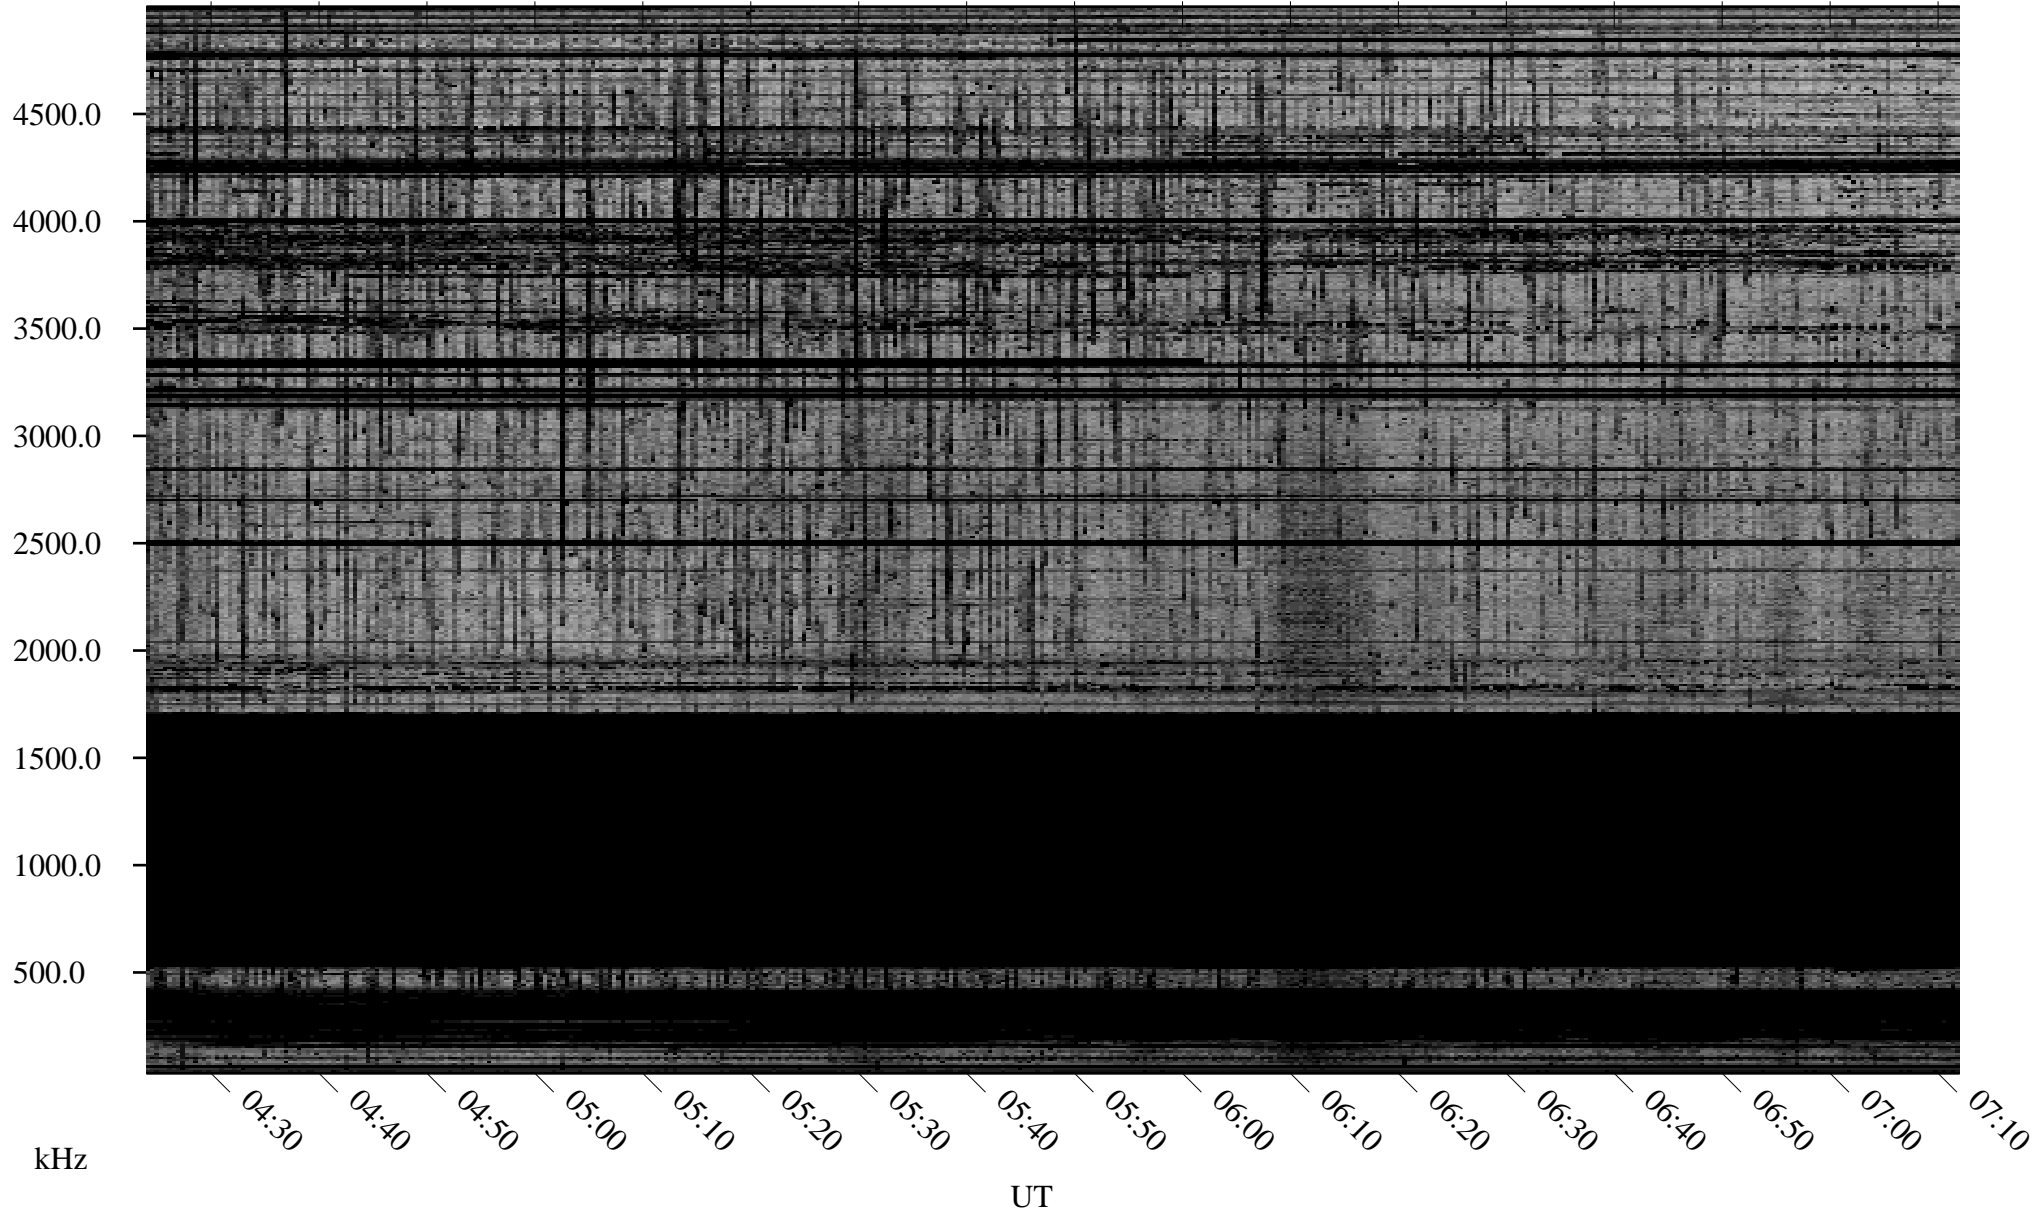

02/08/2010 Churchill, Manitoba

Linear Scale Black = 161 White = 15

ch10039l.r00SUm max_12

Page 1

02/08/2010 Churchill, Manitoba

Linear Scale Black = 161 White = 15

ch10039l.r00SUm max_12

Page 2

02/09/2010 Churchill, Manitoba

Linear Scale Black = 161 White = 15

ch10039l.r00SUm max_12

Page 3

02/09/2010 Churchill, Manitoba

Linear Scale Black = 161 White = 15

ch10039l.r00SUm max_12

Page 4

02/09/2010 Churchill, Manitoba

Linear Scale Black = 161 White = 15

ch10039l.r00SUm max_12

Page 5

02/09/2010 Churchill, Manitoba

Linear Scale Black = 161 White = 15

ch10039l.r00SUm max_12

Page 6

02/09/2010 Churchill, Manitoba

Linear Scale Black = 161 White = 15

ch10039l.r00SUm max_12

Page 7

02/09/2010 Churchill, Manitoba

Linear Scale Black = 161 White = 15

ch10039l.r00SUm max_12