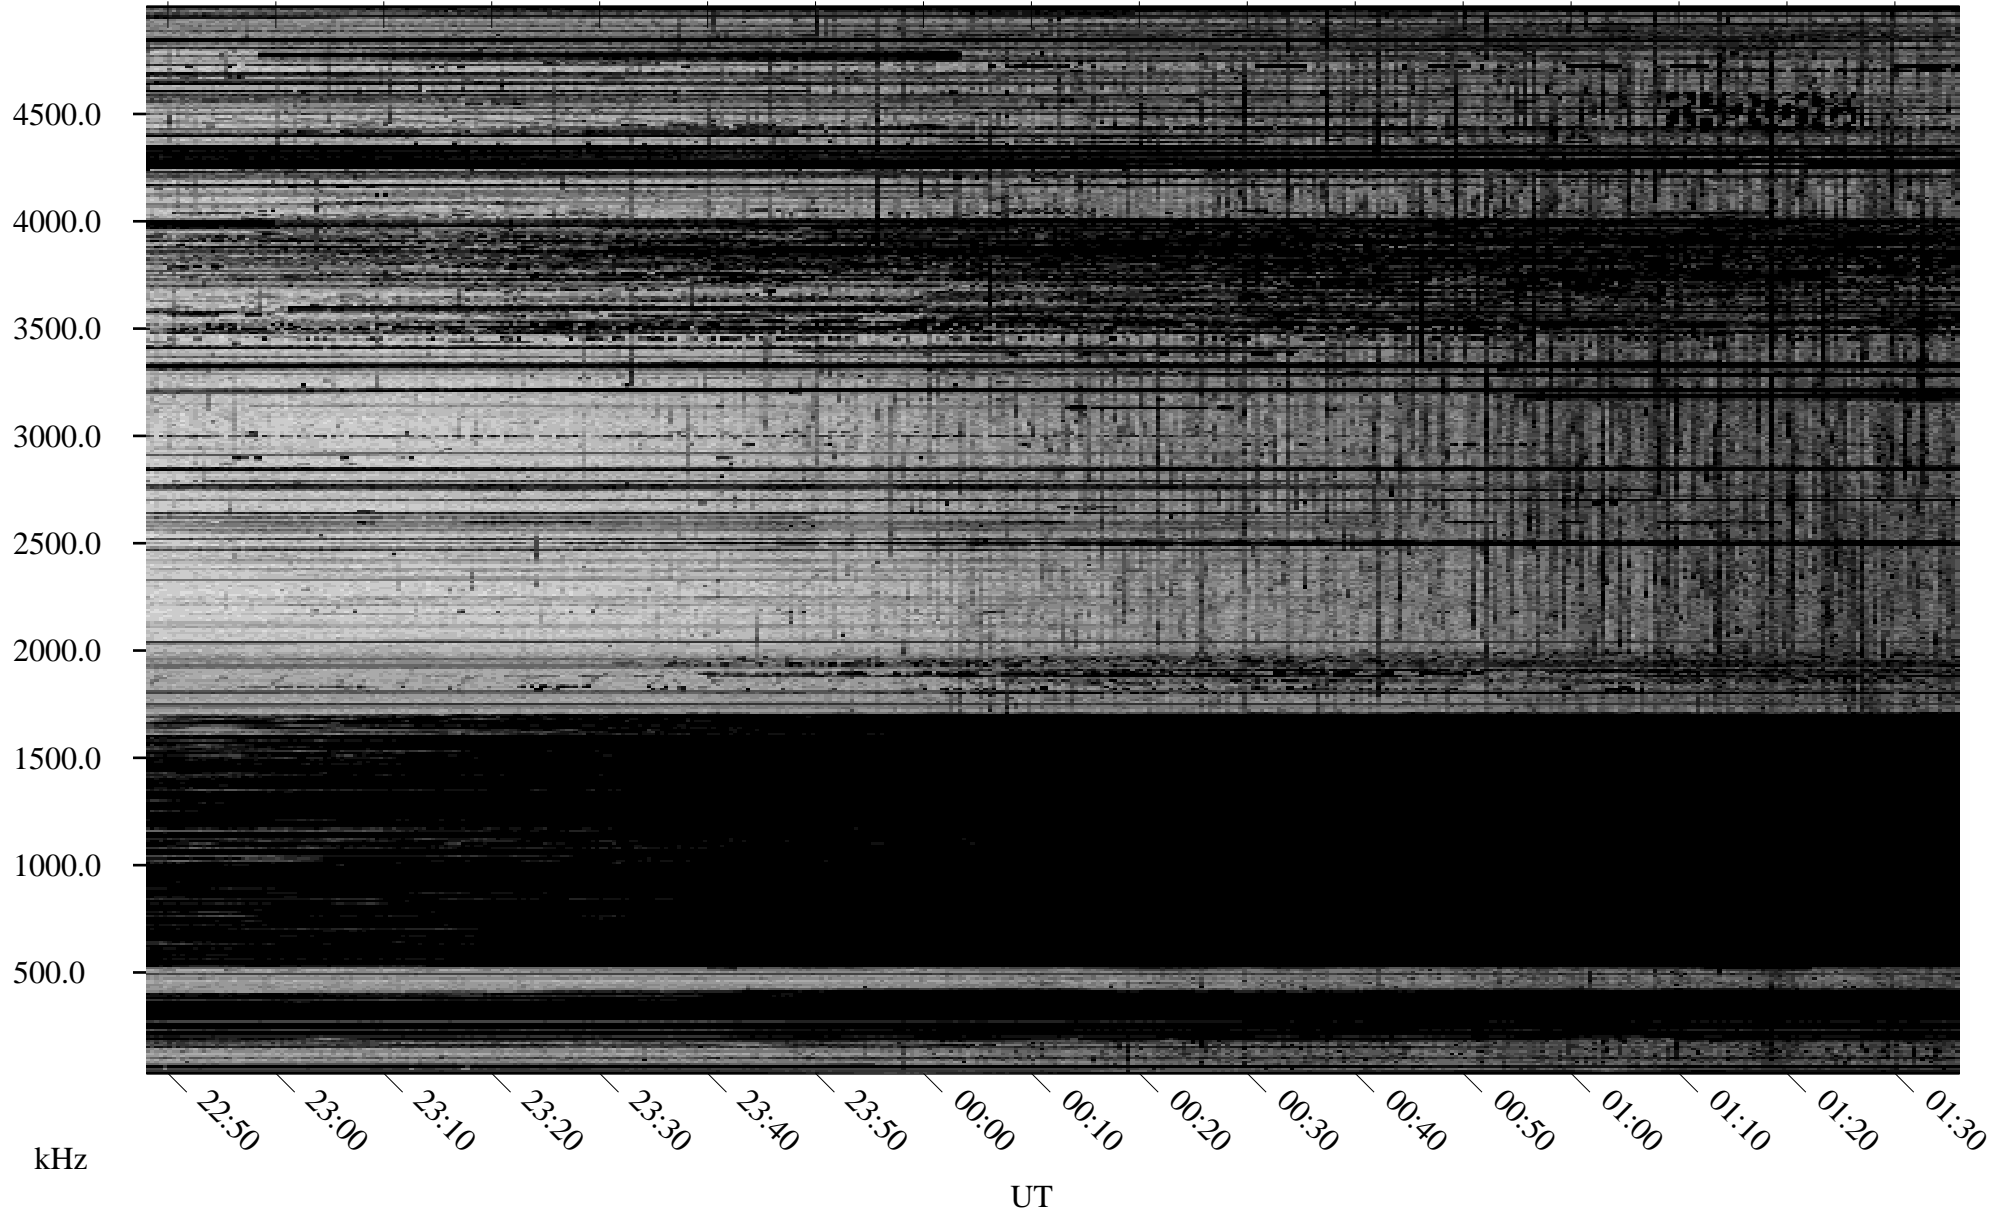

02/08/2010 Churchill, Manitoba

Linear Scale Black = 161 White = 15

ch10039l.r00SUm max_12

Page 1

02/08/2010 Churchill, Manitoba

Linear Scale Black = 161 White = 15

ch10039l.r00SUm max_12

Page 2

02/09/2010 Churchill, Manitoba

Linear Scale Black = 161 White = 15

ch10039l.r00SUm max_12

Page 3

02/09/2010 Churchill, Manitoba

Linear Scale Black = 161 White = 15

ch10039l.r00SUm max_12

Page 4

02/09/2010 Churchill, Manitoba

Linear Scale Black = 161 White = 15

ch10039l.r00SUm max_12

Page 5

02/09/2010 Churchill, Manitoba

Linear Scale Black = 161 White = 15

ch10039l.r00SUm max_12

Page 6

02/09/2010 Churchill, Manitoba

Linear Scale Black = 161 White = 15

ch10039l.r00SUm max_12

Page 7

02/09/2010 Churchill, Manitoba

Linear Scale Black = 161 White = 15

ch10039l.r00SUm max_12