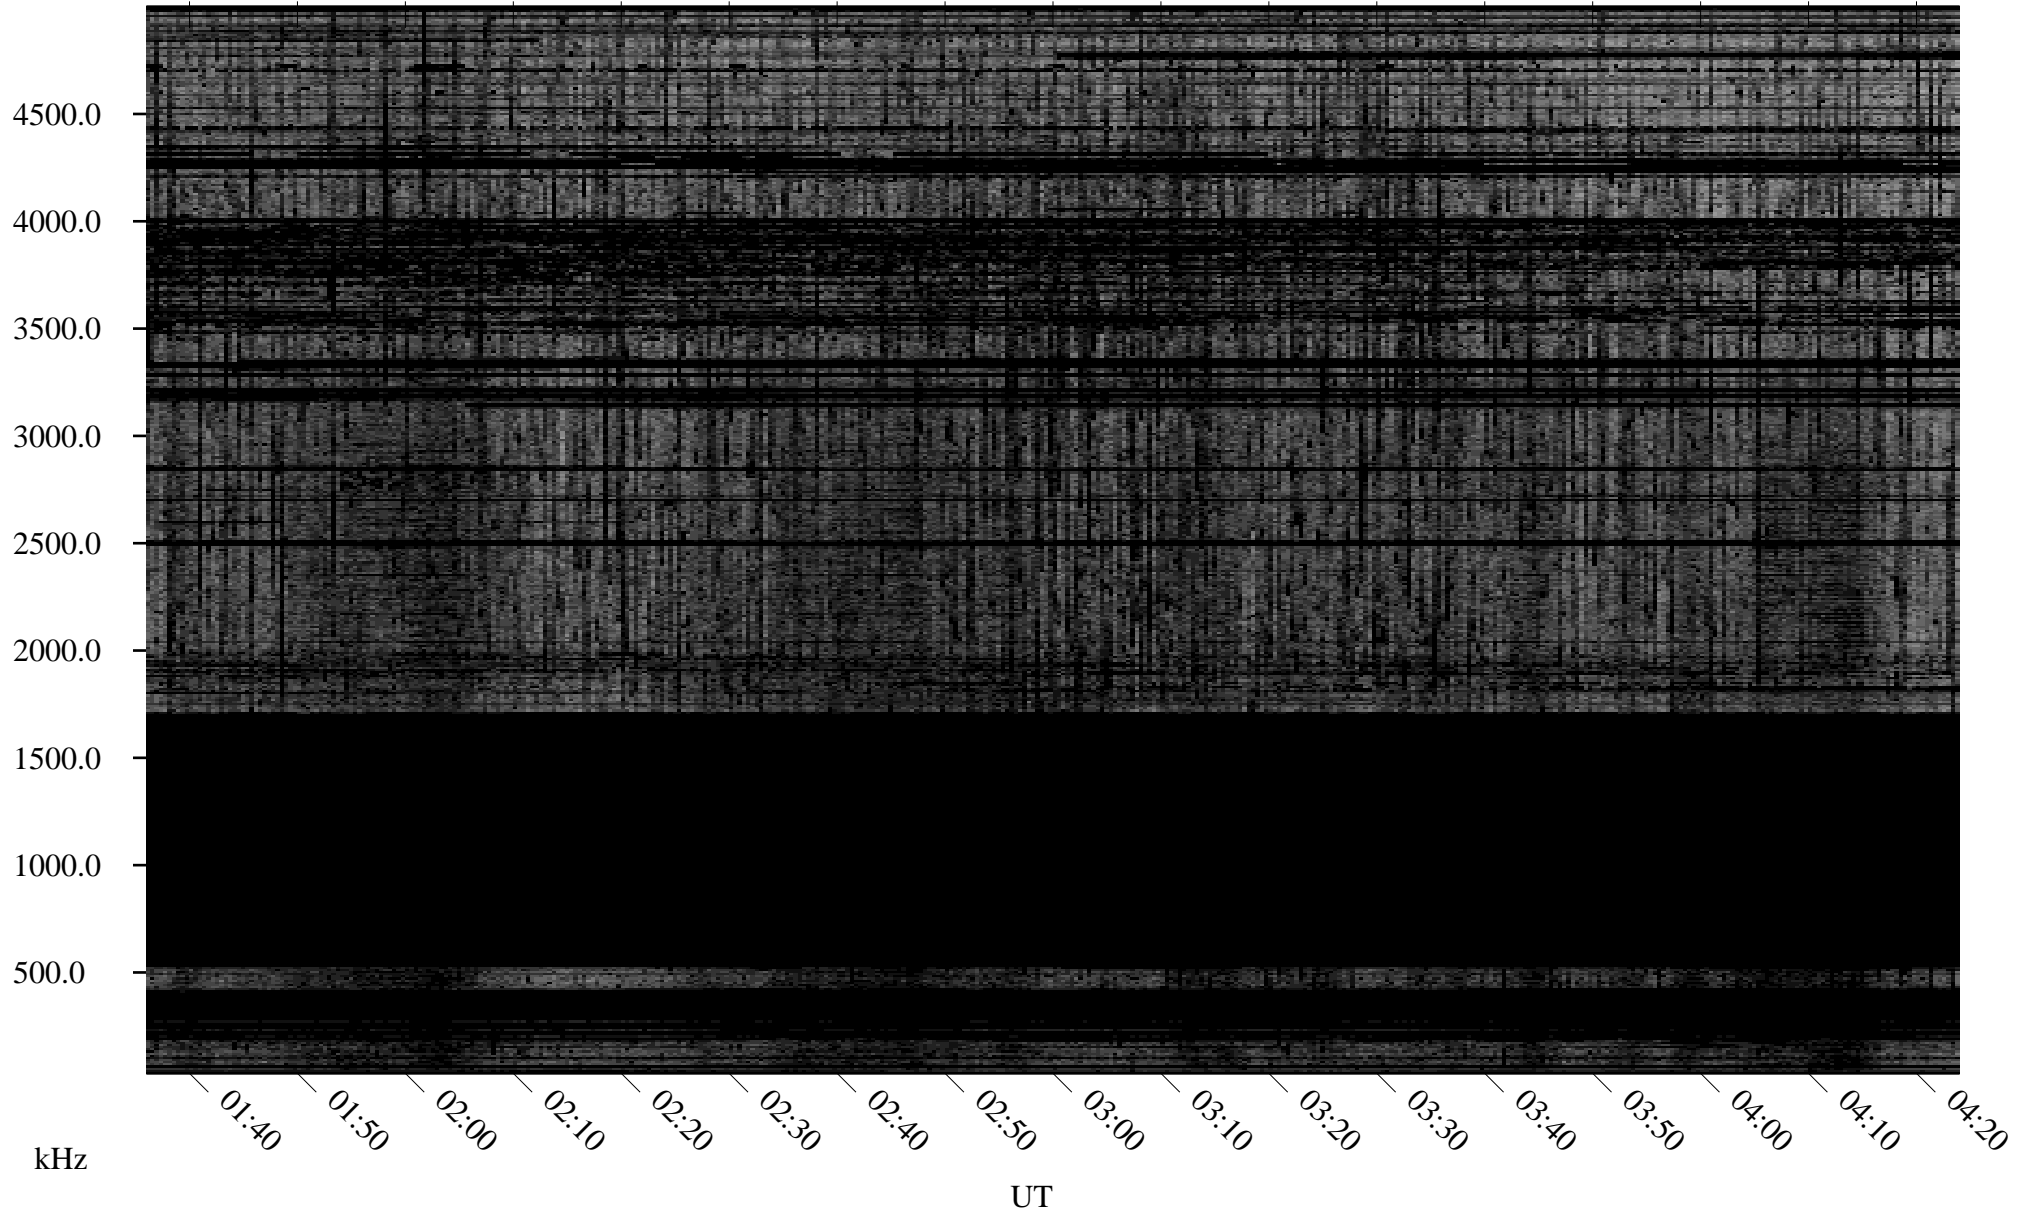

02/08/2010 Churchill, Manitoba

Linear Scale Black = 161 White = 15

ch10039l.r00SUm max_12

Page 1

02/08/2010 Churchill, Manitoba

Linear Scale Black = 161 White = 15

ch10039l.r00SUm max_12

Page 2

02/09/2010 Churchill, Manitoba

Linear Scale Black = 161 White = 15

ch10039l.r00SUm max_12

Page 3

02/09/2010 Churchill, Manitoba

Linear Scale Black = 161 White = 15

ch10039l.r00SUm max_12

Page 4

02/09/2010 Churchill, Manitoba

Linear Scale Black = 161 White = 15

ch10039l.r00SUm max_12

Page 5

02/09/2010 Churchill, Manitoba

Linear Scale Black = 161 White = 15

ch10039l.r00SUm max_12

Page 6

02/09/2010 Churchill, Manitoba

Linear Scale Black = 161 White = 15

ch10039l.r00SUm max_12

Page 7

02/09/2010 Churchill, Manitoba

Linear Scale Black = 161 White = 15

ch10039l.r00SUm max_12