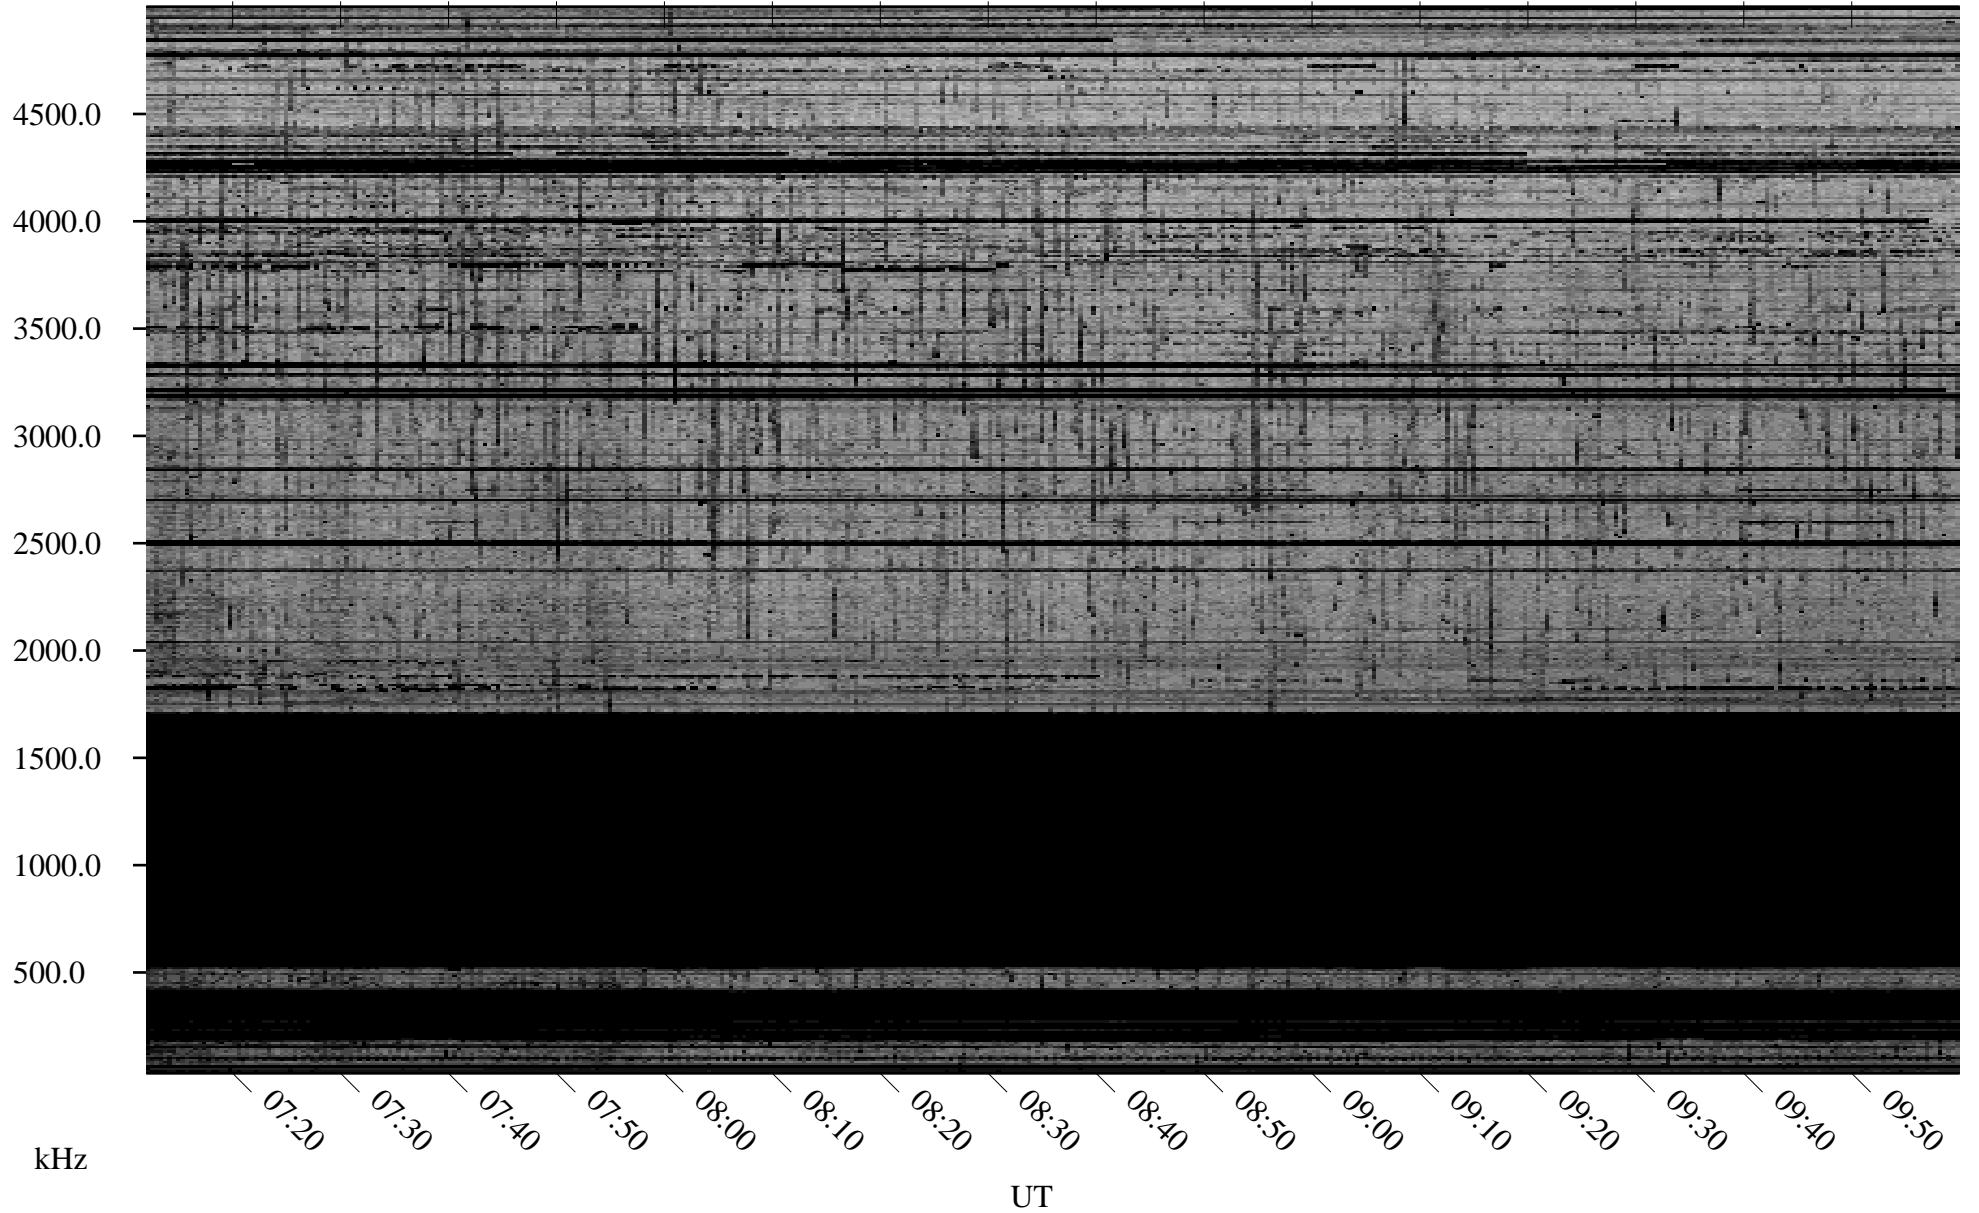

02/08/2010 Churchill, Manitoba

Linear Scale Black = 161 White = 15

ch10039l.r00SUm max_12

Page 1

02/08/2010 Churchill, Manitoba

Linear Scale Black = 161 White = 15

ch10039l.r00SUm max_12

Page 2

02/09/2010 Churchill, Manitoba

Linear Scale Black = 161 White = 15

ch10039l.r00SUm max_12

Page 3

02/09/2010 Churchill, Manitoba

Linear Scale Black = 161 White = 15

ch10039l.r00SUm max_12

Page 4

02/09/2010 Churchill, Manitoba

Linear Scale Black = 161 White = 15

ch10039l.r00SUm max_12

Page 5

02/09/2010 Churchill, Manitoba

Linear Scale Black = 161 White = 15

ch10039l.r00SUm max_12

Page 6

02/09/2010 Churchill, Manitoba

Linear Scale Black = 161 White = 15

ch10039l.r00SUm max_12

Page 7

02/09/2010 Churchill, Manitoba

Linear Scale Black = 161 White = 15

ch10039l.r00SUm max_12