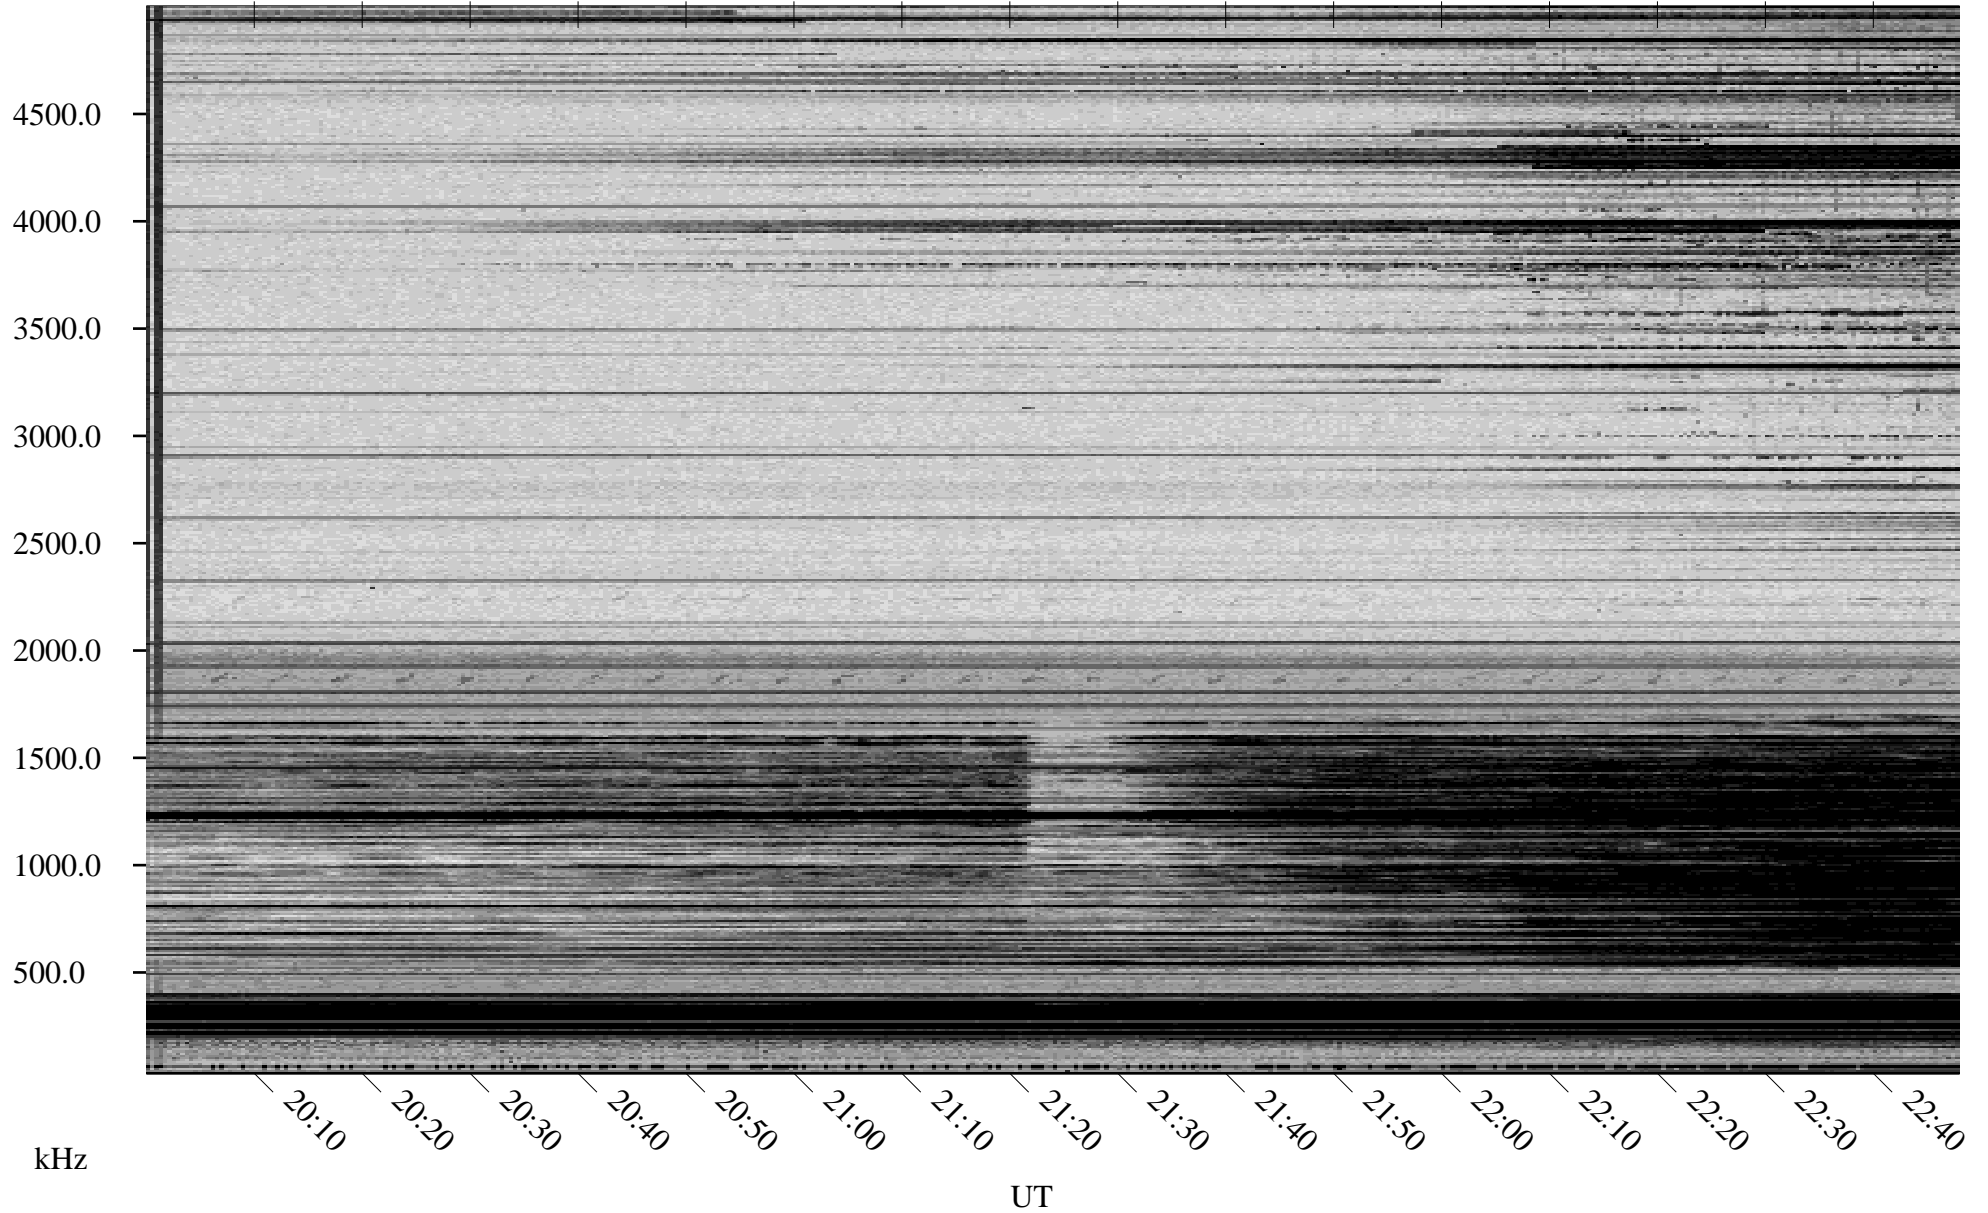

02/08/2010 Churchill, Manitoba

Linear Scale Black = 161 White = 15

ch10039l.r00SUm max_12

Page 1

02/08/2010 Churchill, Manitoba

Linear Scale Black = 161 White = 15

ch10039l.r00SUm max_12

Page 2

02/09/2010 Churchill, Manitoba

Linear Scale Black = 161 White = 15

ch10039l.r00SUm max_12

Page 3

02/09/2010 Churchill, Manitoba

Linear Scale Black = 161 White = 15

ch10039l.r00SUm max_12

Page 4

02/09/2010 Churchill, Manitoba

Linear Scale Black = 161 White = 15

ch10039l.r00SUm max_12

Page 5

02/09/2010 Churchill, Manitoba

Linear Scale Black = 161 White = 15

ch10039l.r00SUm max_12

Page 6

02/09/2010 Churchill, Manitoba

Linear Scale Black = 161 White = 15

ch10039l.r00SUm max_12

Page 7

02/09/2010 Churchill, Manitoba

Linear Scale Black = 161 White = 15

ch10039l.r00SUm max_12