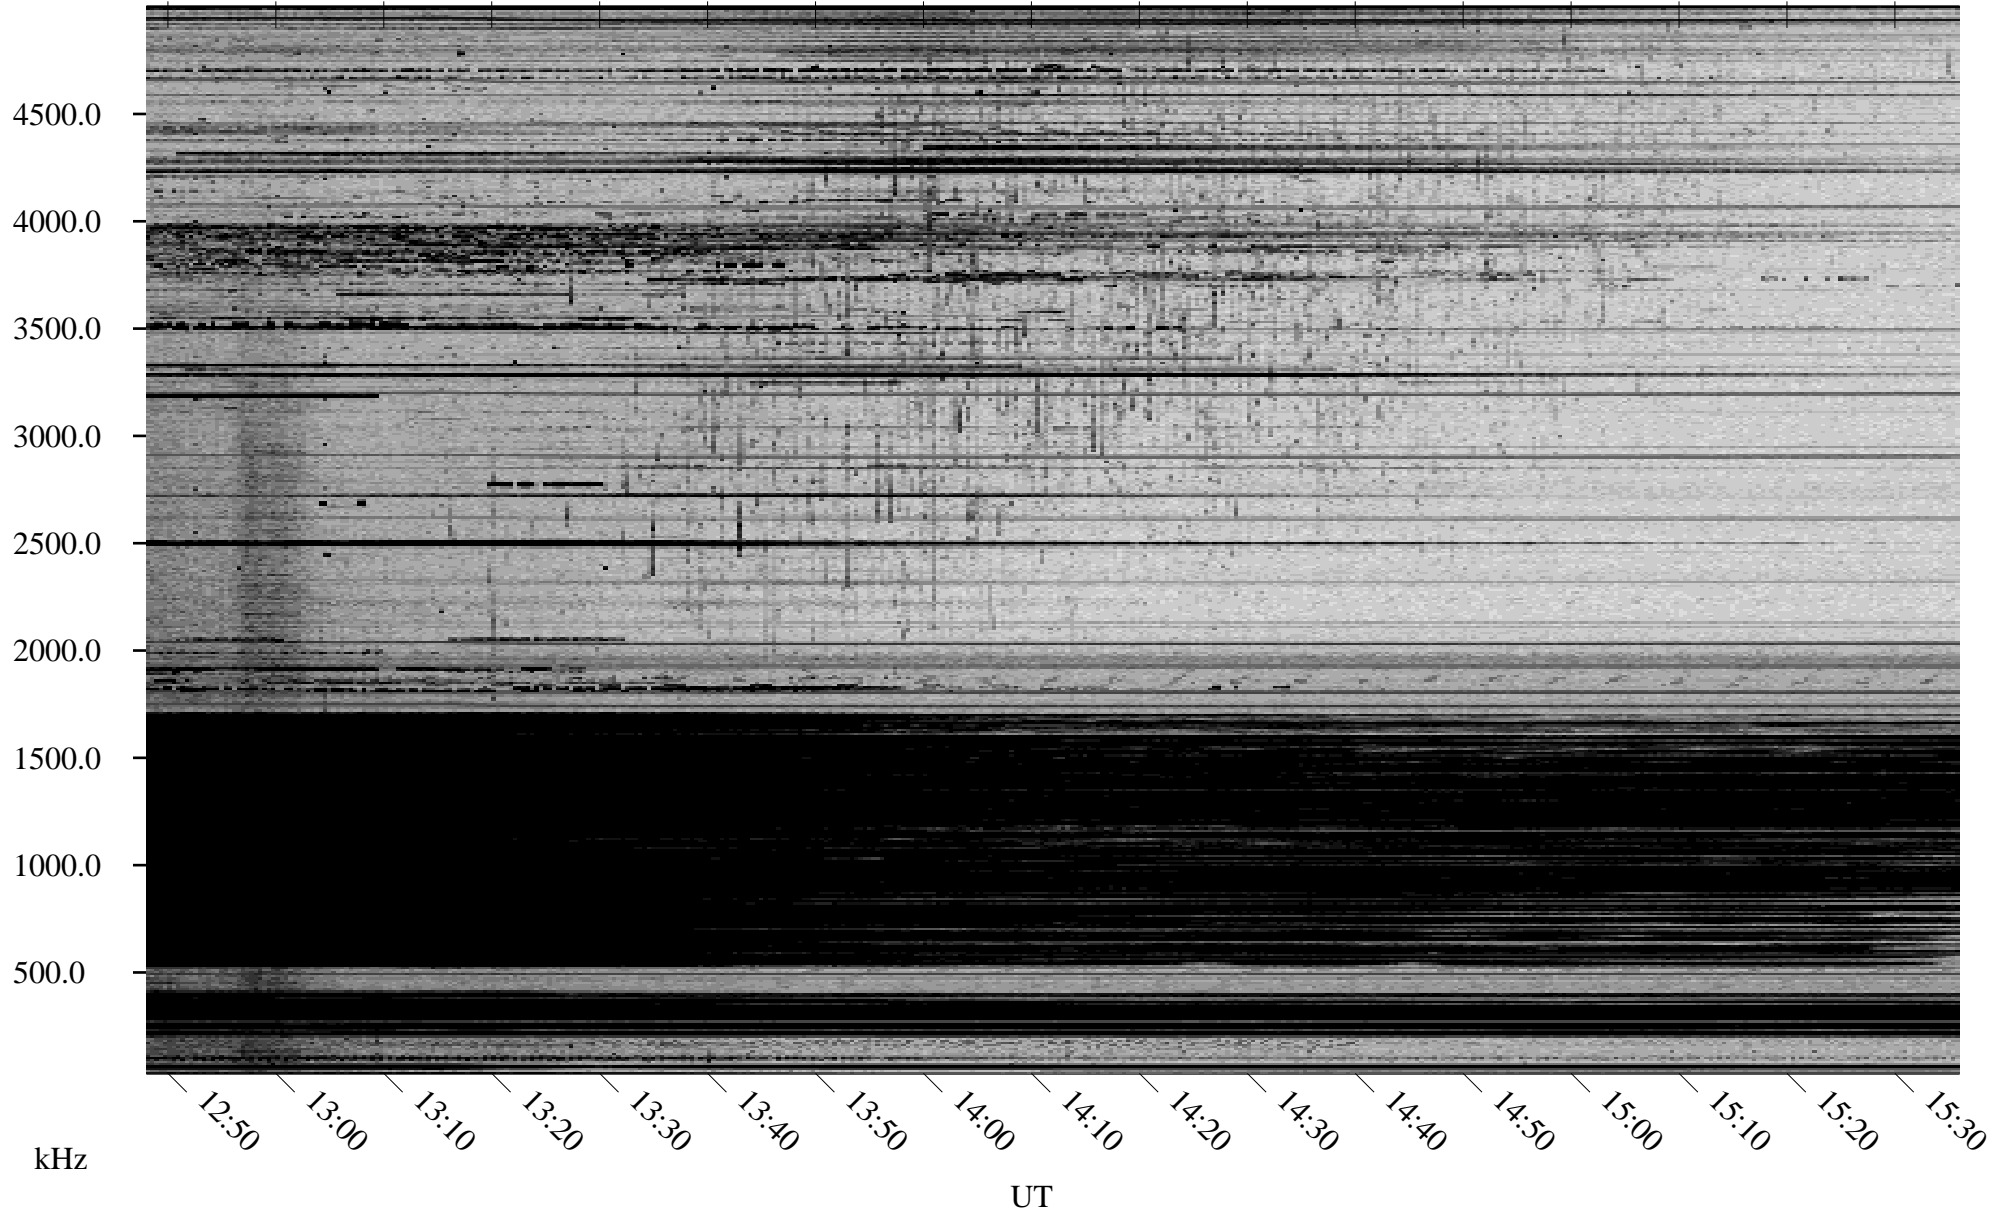

02/08/2010 Churchill, Manitoba

Linear Scale Black = 161 White = 15

ch10039l.r00SUm max_12

Page 1

02/08/2010 Churchill, Manitoba

Linear Scale Black = 161 White = 15

ch10039l.r00SUm max_12

Page 2

02/09/2010 Churchill, Manitoba

Linear Scale Black = 161 White = 15

ch10039l.r00SUm max_12

Page 3

02/09/2010 Churchill, Manitoba

Linear Scale Black = 161 White = 15

ch10039l.r00SUm max_12

Page 4

02/09/2010 Churchill, Manitoba

Linear Scale Black = 161 White = 15

ch10039l.r00SUm max_12

Page 5

02/09/2010 Churchill, Manitoba

Linear Scale Black = 161 White = 15

ch10039l.r00SUm max_12

Page 6

02/09/2010 Churchill, Manitoba

Linear Scale Black = 161 White = 15

ch10039l.r00SUm max_12

Page 7

02/09/2010 Churchill, Manitoba

Linear Scale Black = 161 White = 15

ch10039l.r00SUm max_12