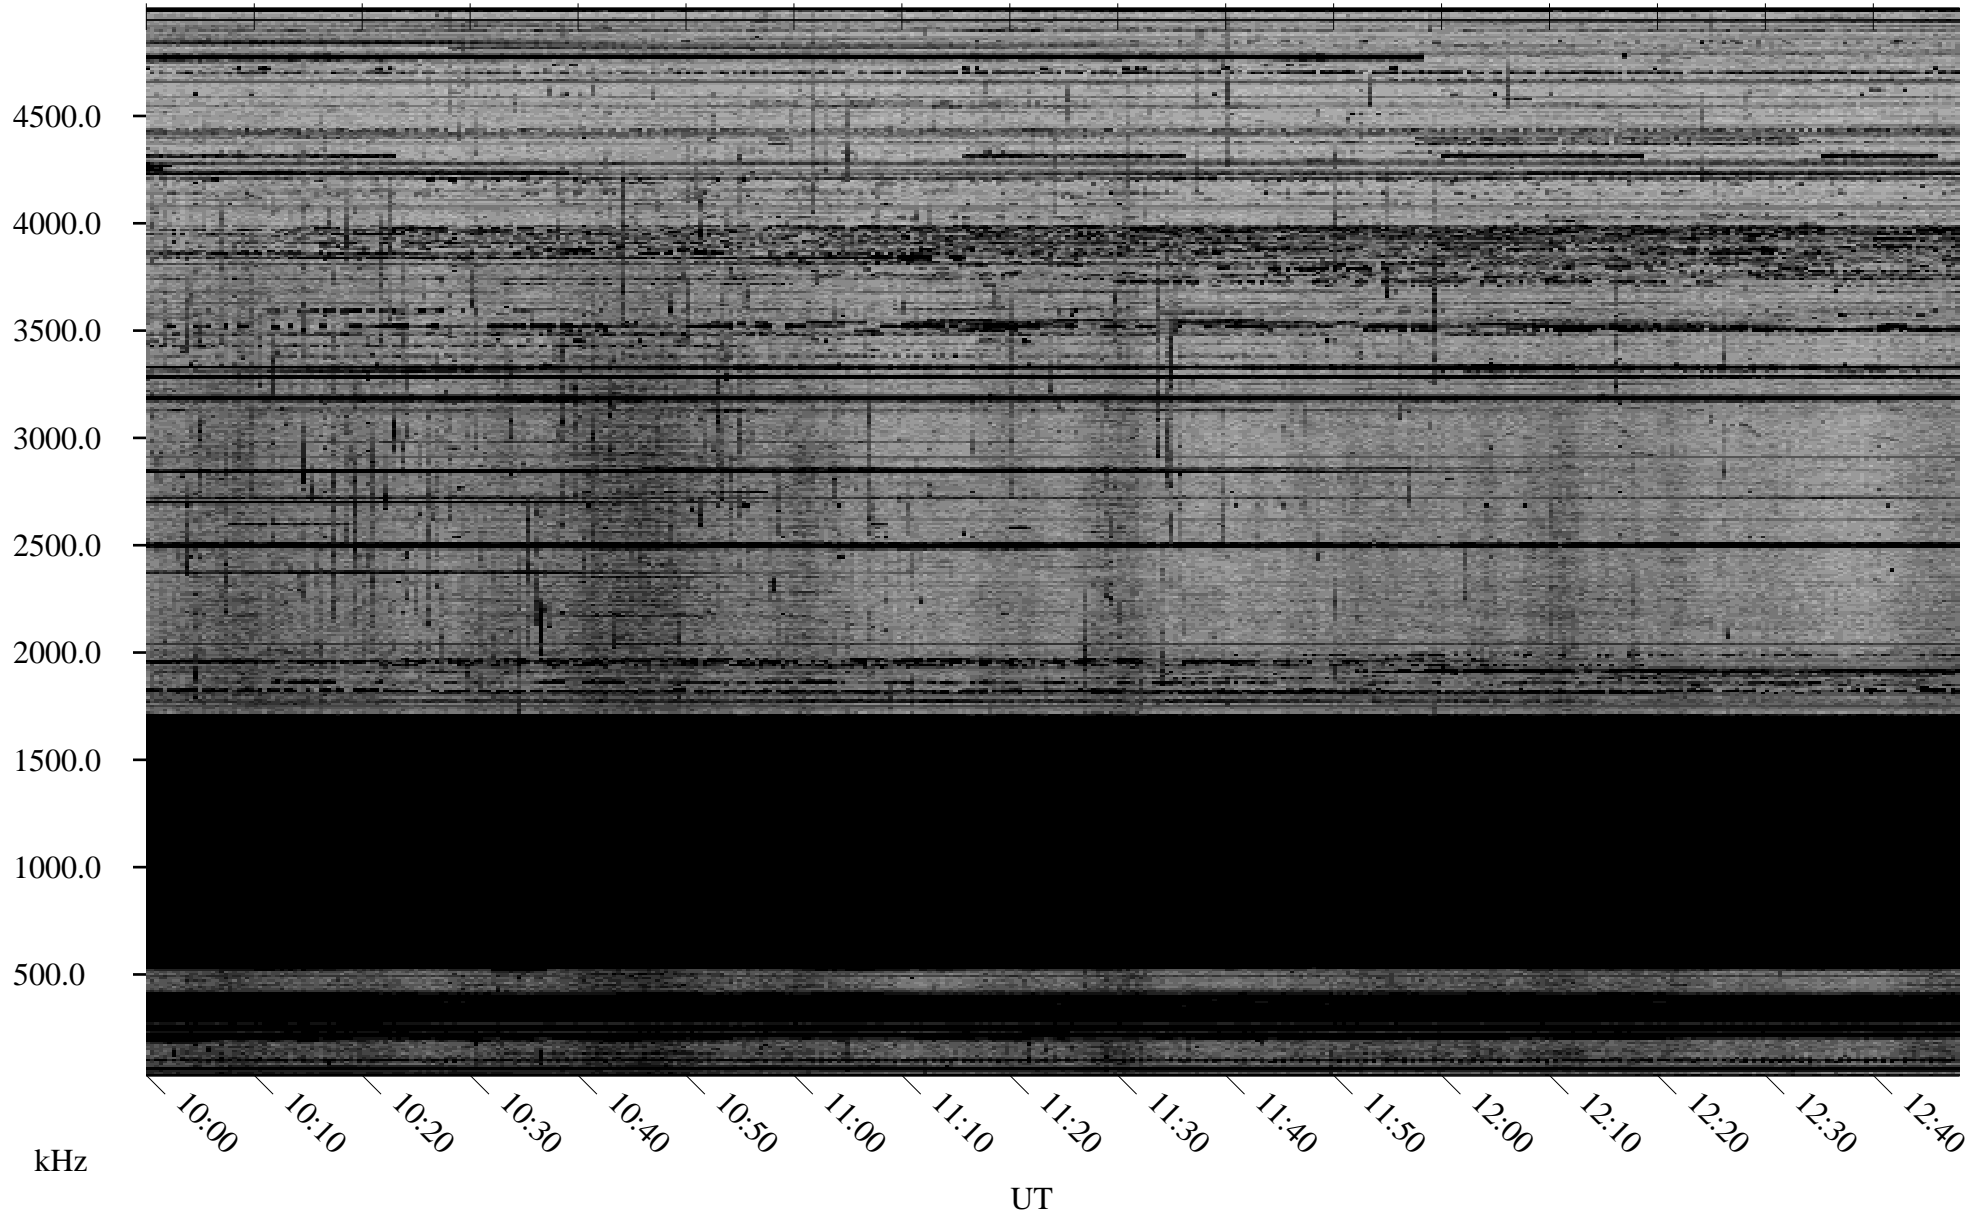

02/08/2010 Churchill, Manitoba

Linear Scale Black = 161 White = 15

ch10039l.r00SUm max_12

Page 1

02/08/2010 Churchill, Manitoba

Linear Scale Black = 161 White = 15

ch10039l.r00SUm max_12

Page 2

02/09/2010 Churchill, Manitoba

Linear Scale Black = 161 White = 15

ch10039l.r00SUm max_12

Page 3

02/09/2010 Churchill, Manitoba

Linear Scale Black = 161 White = 15

ch10039l.r00SUm max_12

Page 4

02/09/2010 Churchill, Manitoba

Linear Scale Black = 161 White = 15

ch10039l.r00SUm max_12

Page 5

02/09/2010 Churchill, Manitoba

Linear Scale Black = 161 White = 15

ch10039l.r00SUm max_12

Page 6

02/09/2010 Churchill, Manitoba

Linear Scale Black = 161 White = 15

ch10039l.r00SUm max_12

Page 7

02/09/2010 Churchill, Manitoba

Linear Scale Black = 161 White = 15

ch10039l.r00SUm max_12