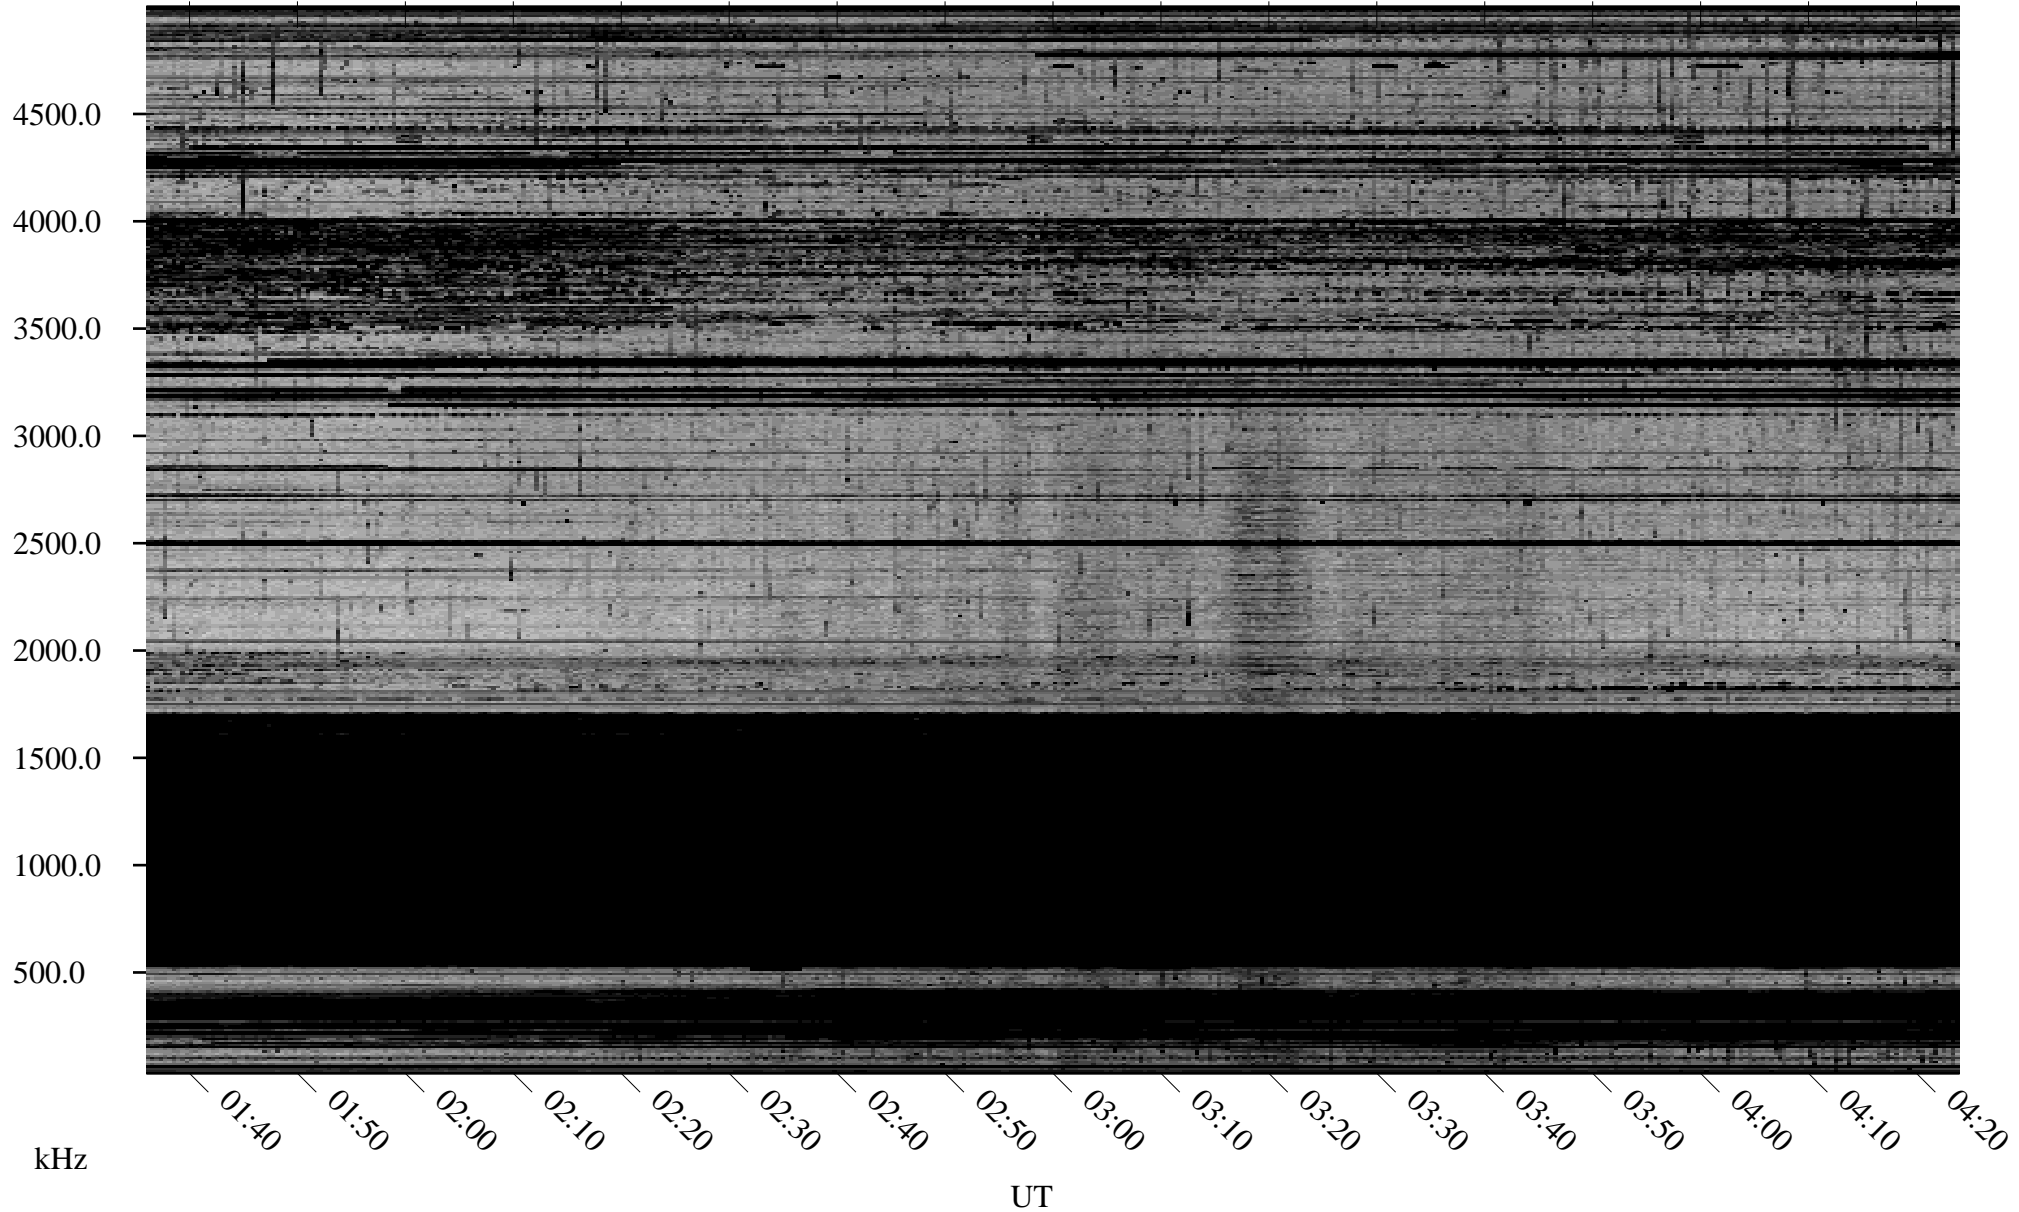

02/09/2010 Churchill, Manitoba

Linear Scale Black = 161 White = 15

ch10040l.r00SUm max_12

Page 1

02/09/2010 Churchill, Manitoba

Linear Scale Black = 161 White = 15

ch10040l.r00SUm max_12

Page 2

02/10/2010 Churchill, Manitoba

Linear Scale Black = 161 White = 15

ch10040l.r00SUm max_12

Page 3

02/10/2010 Churchill, Manitoba

Linear Scale Black = 161 White = 15

ch10040l.r00SUm max_12

Page 4

02/10/2010 Churchill, Manitoba

Linear Scale Black = 161 White = 15

ch10040l.r00SUm max_12

Page 5

02/10/2010 Churchill, Manitoba

Linear Scale Black = 161 White = 15

ch10040l.r00SUm max_12

Page 6

02/10/2010 Churchill, Manitoba

Linear Scale Black = 161 White = 15

ch10040l.r00SUm max_12

Page 7

02/10/2010 Churchill, Manitoba

Linear Scale Black = 161 White = 15

ch10040l.r00SUm max_12