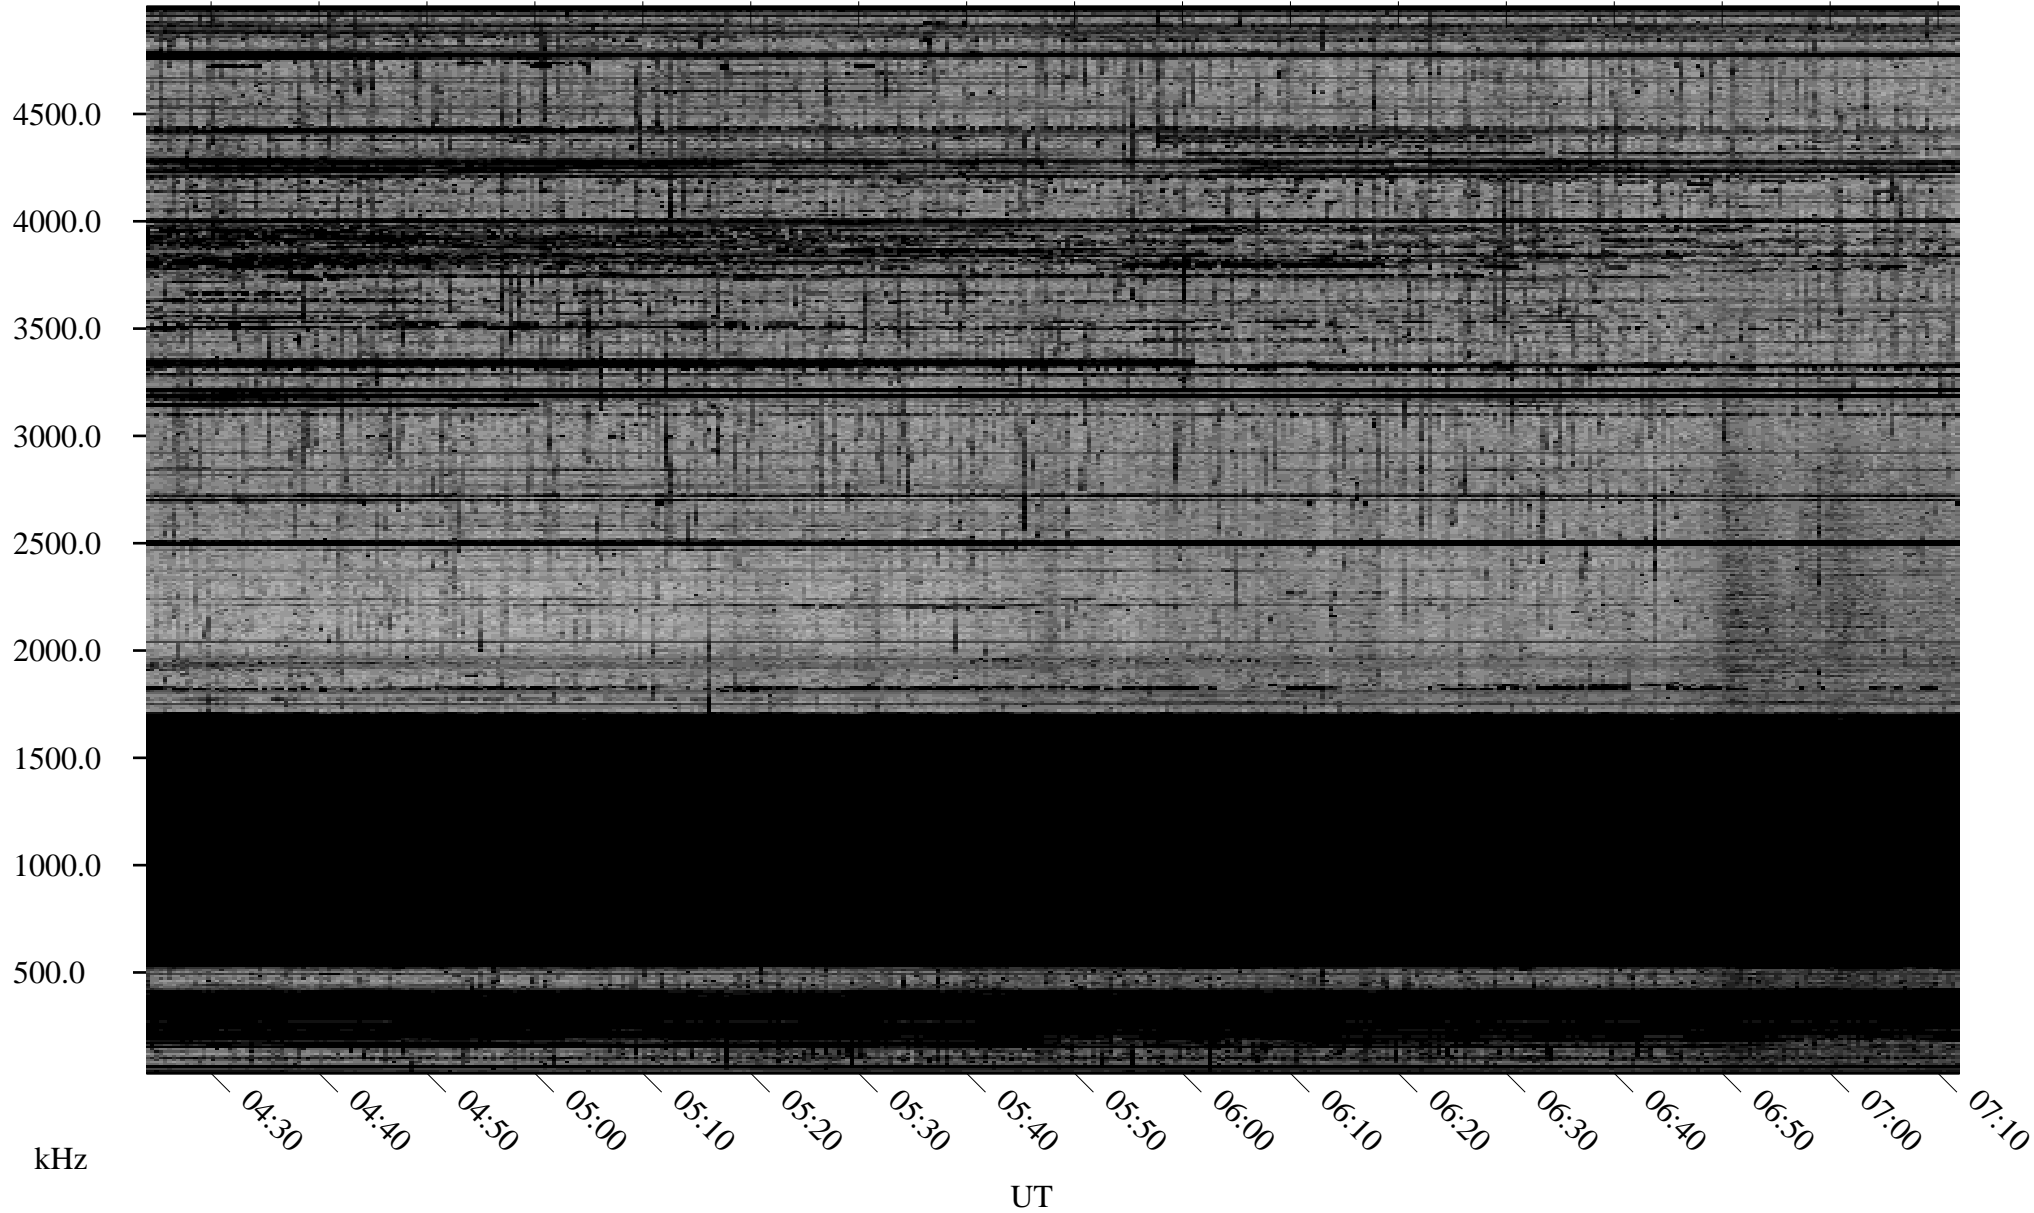

02/09/2010 Churchill, Manitoba

Linear Scale Black = 161 White = 15

ch10040l.r00SUm max_12

Page 1

02/09/2010 Churchill, Manitoba

Linear Scale Black = 161 White = 15

ch10040l.r00SUm max_12

Page 2

02/10/2010 Churchill, Manitoba

Linear Scale Black = 161 White = 15

ch10040l.r00SUm max_12

Page 3

02/10/2010 Churchill, Manitoba

Linear Scale Black = 161 White = 15

ch10040l.r00SUm max_12

Page 4

02/10/2010 Churchill, Manitoba

Linear Scale Black = 161 White = 15

ch10040l.r00SUm max_12

Page 5

02/10/2010 Churchill, Manitoba

Linear Scale Black = 161 White = 15

ch10040l.r00SUm max_12

Page 6

02/10/2010 Churchill, Manitoba

Linear Scale Black = 161 White = 15

ch10040l.r00SUm max_12

Page 7

02/10/2010 Churchill, Manitoba

Linear Scale Black = 161 White = 15

ch10040l.r00SUm max_12