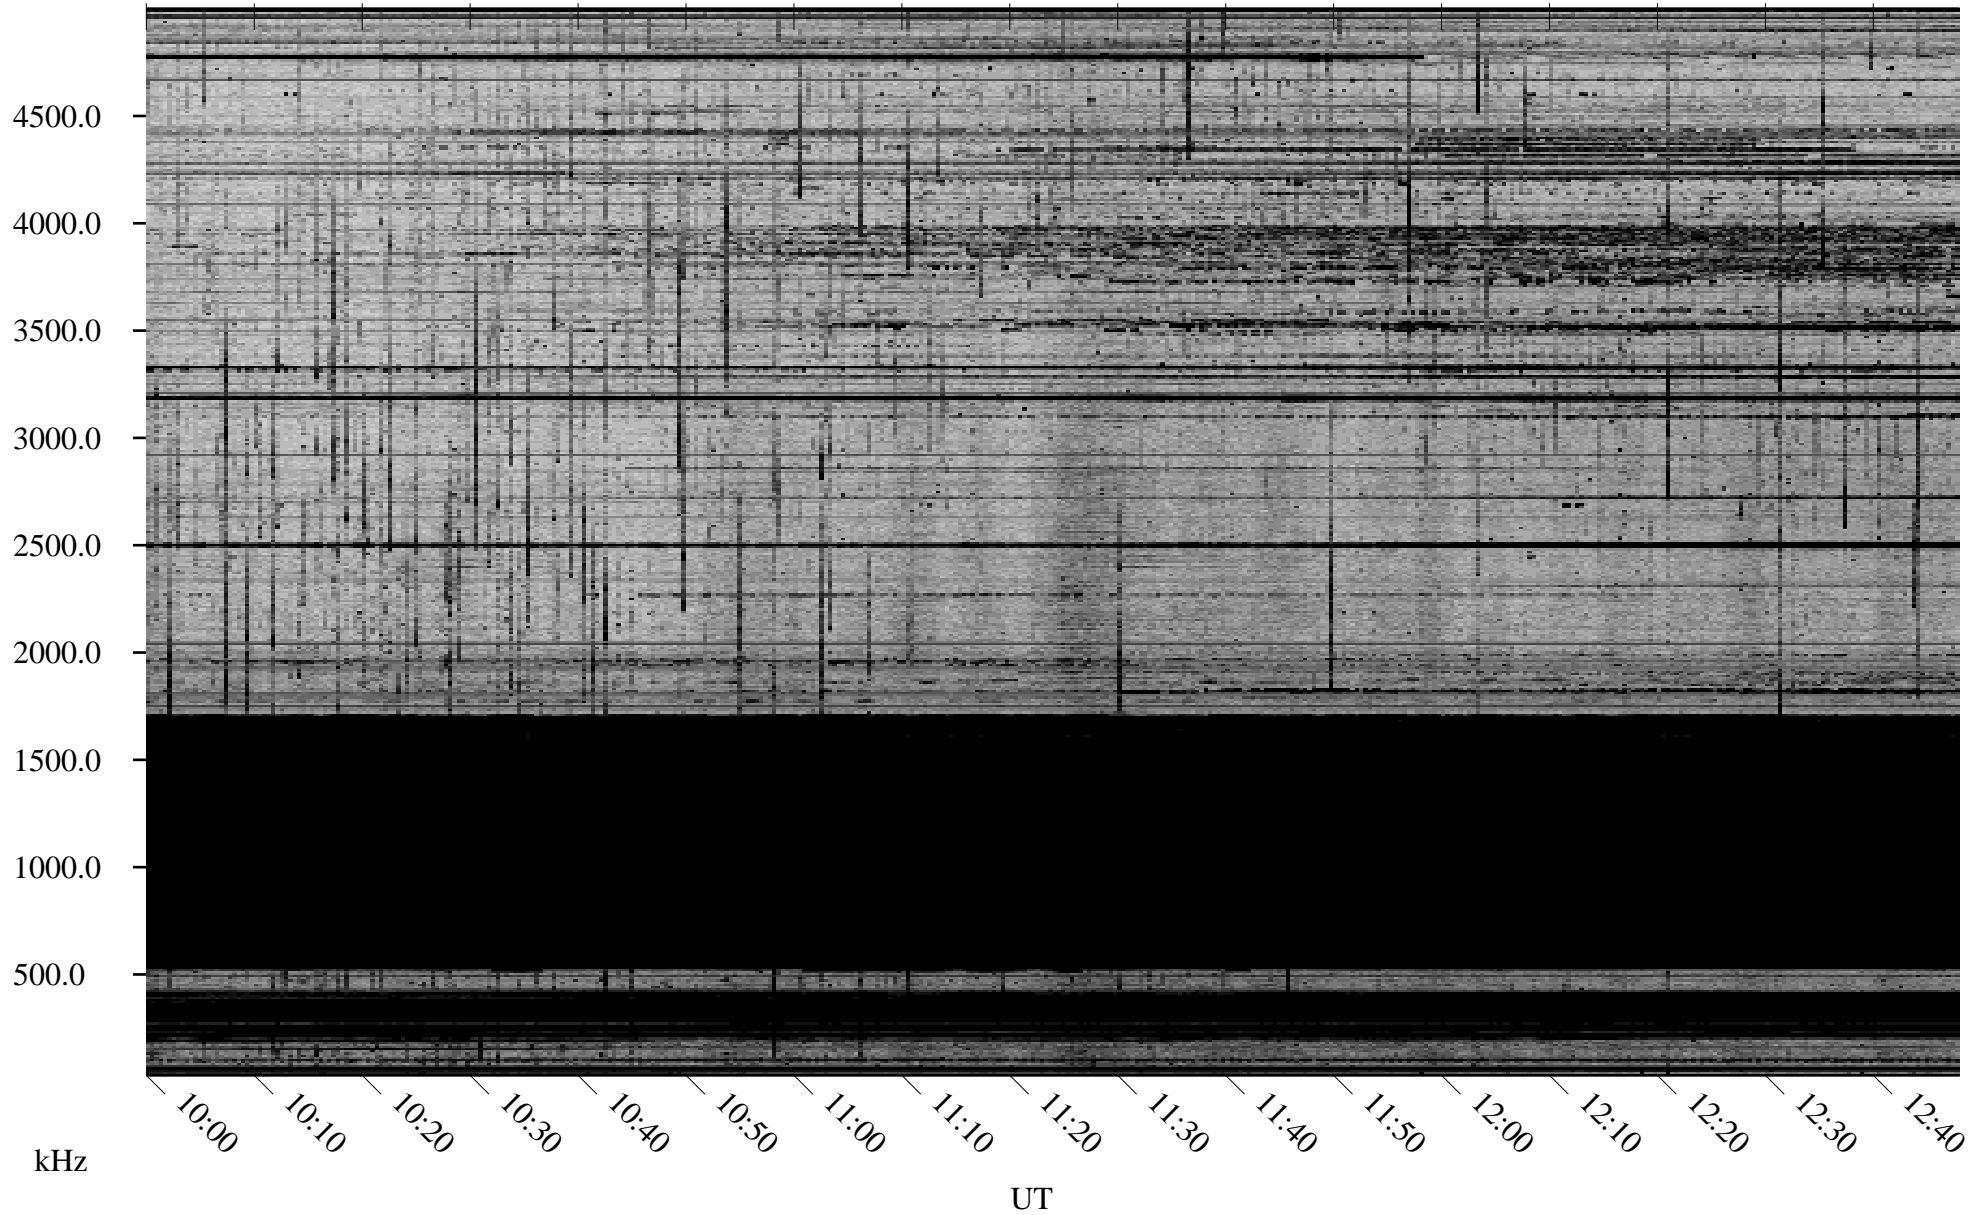

02/09/2010 Churchill, Manitoba

Linear Scale Black = 161 White = 15

ch10040l.r00SUm max_12

Page 1

02/09/2010 Churchill, Manitoba

Linear Scale Black = 161 White = 15

ch10040l.r00SUm max_12

Page 2

02/10/2010 Churchill, Manitoba

Linear Scale Black = 161 White = 15

ch10040l.r00SUm max_12

Page 3

02/10/2010 Churchill, Manitoba

Linear Scale Black = 161 White = 15

ch10040l.r00SUm max_12

Page 4

02/10/2010 Churchill, Manitoba

Linear Scale Black = 161 White = 15

ch10040l.r00SUm max_12

Page 5

02/10/2010 Churchill, Manitoba

Linear Scale Black = 161 White = 15

ch10040l.r00SUm max_12

Page 6

02/10/2010 Churchill, Manitoba

Linear Scale Black = 161 White = 15

ch10040l.r00SUm max_12

Page 7

02/10/2010 Churchill, Manitoba

Linear Scale Black = 161 White = 15

ch10040l.r00SUm max_12