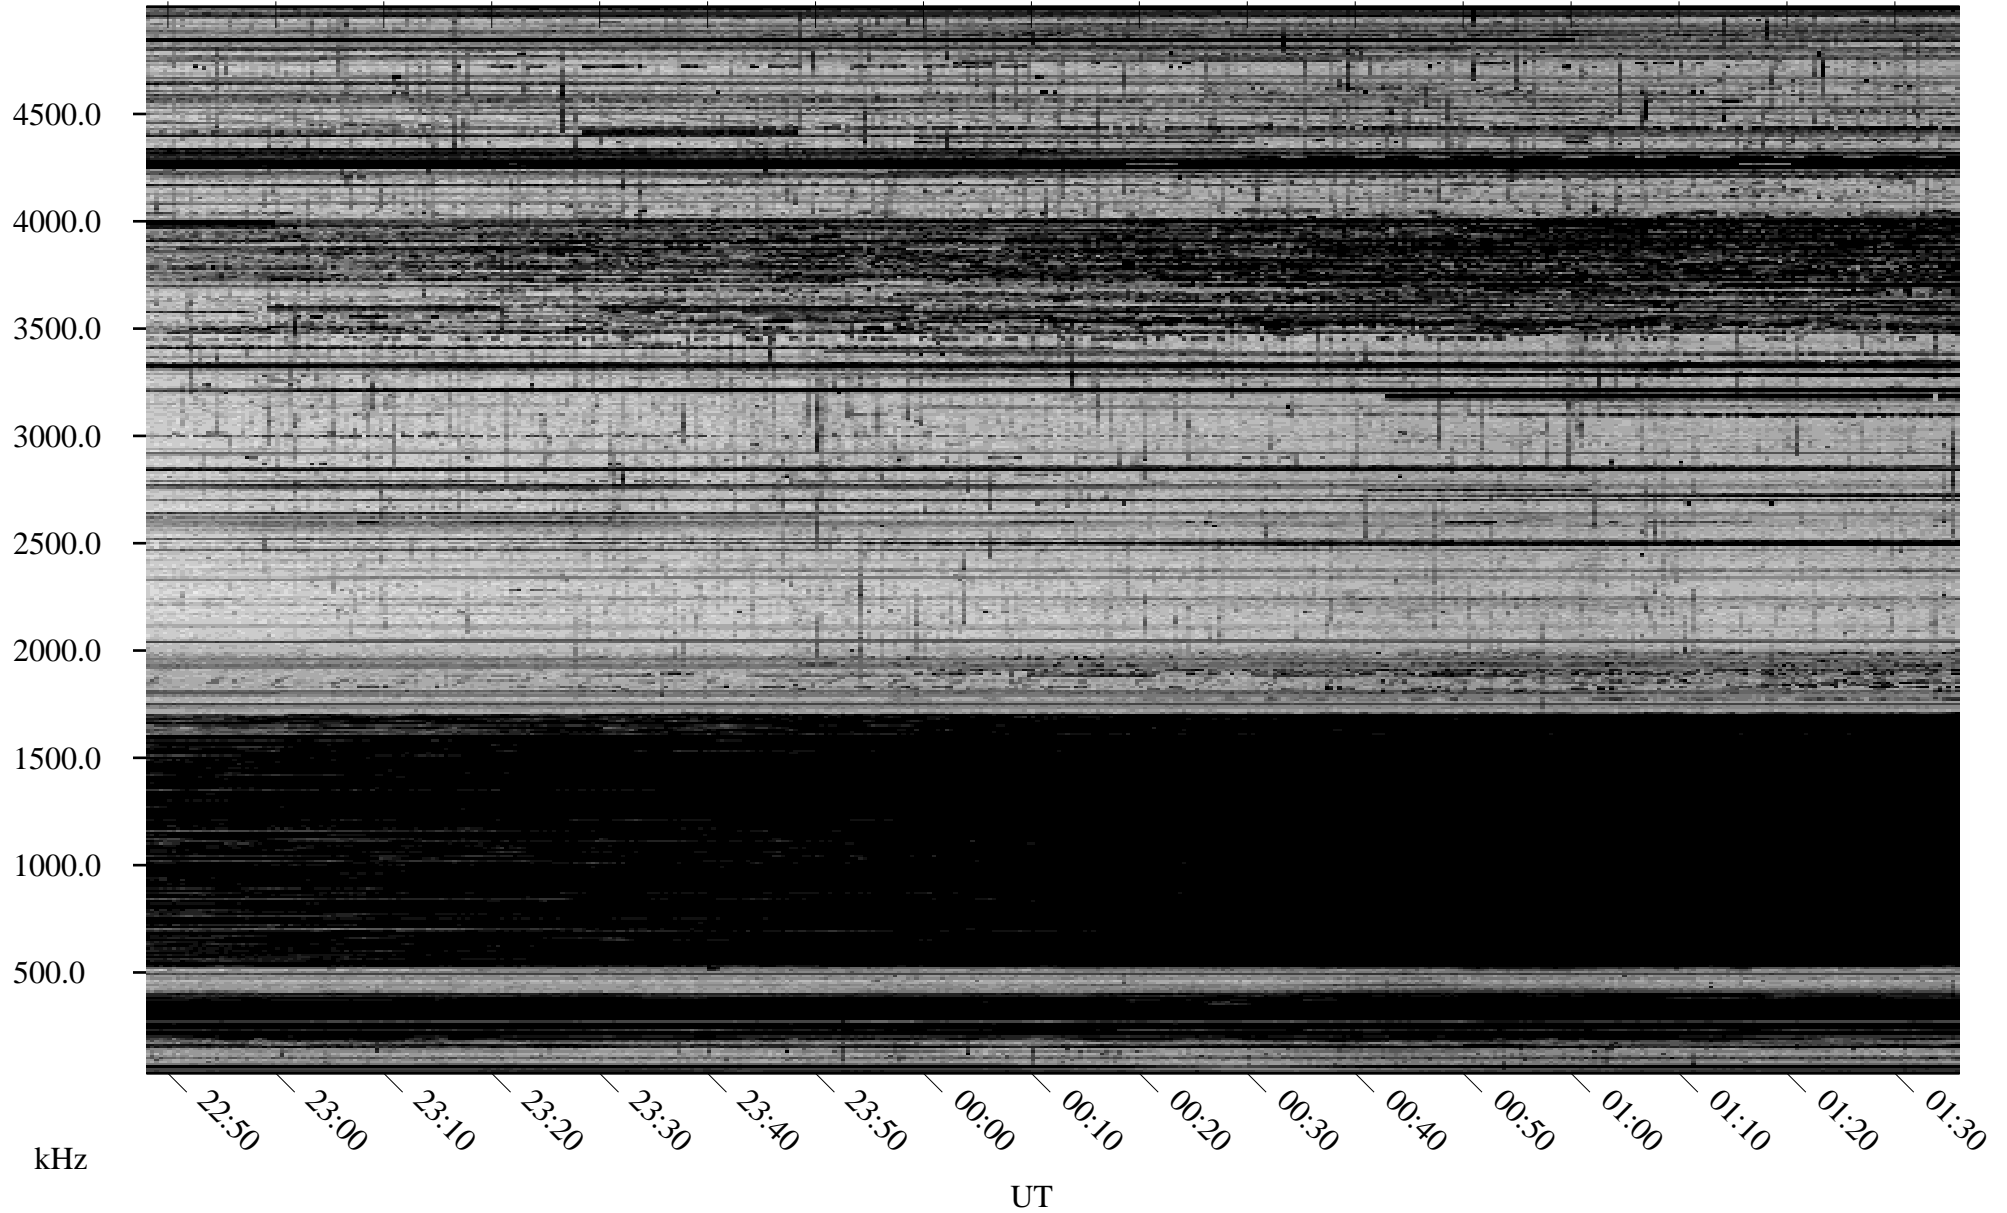

02/09/2010 Churchill, Manitoba

Linear Scale Black = 161 White = 15

ch10040l.r00SUm max_12

Page 1

02/09/2010 Churchill, Manitoba

Linear Scale Black = 161 White = 15

ch10040l.r00SUm max_12

Page 2

02/10/2010 Churchill, Manitoba

Linear Scale Black = 161 White = 15

ch10040l.r00SUm max_12

Page 3

02/10/2010 Churchill, Manitoba

Linear Scale Black = 161 White = 15

ch10040l.r00SUm max_12

Page 4

02/10/2010 Churchill, Manitoba

Linear Scale Black = 161 White = 15

ch10040l.r00SUm max_12

Page 5

02/10/2010 Churchill, Manitoba

Linear Scale Black = 161 White = 15

ch10040l.r00SUm max_12

Page 6

02/10/2010 Churchill, Manitoba

Linear Scale Black = 161 White = 15

ch10040l.r00SUm max_12

Page 7

02/10/2010 Churchill, Manitoba

Linear Scale Black = 161 White = 15

ch10040l.r00SUm max_12