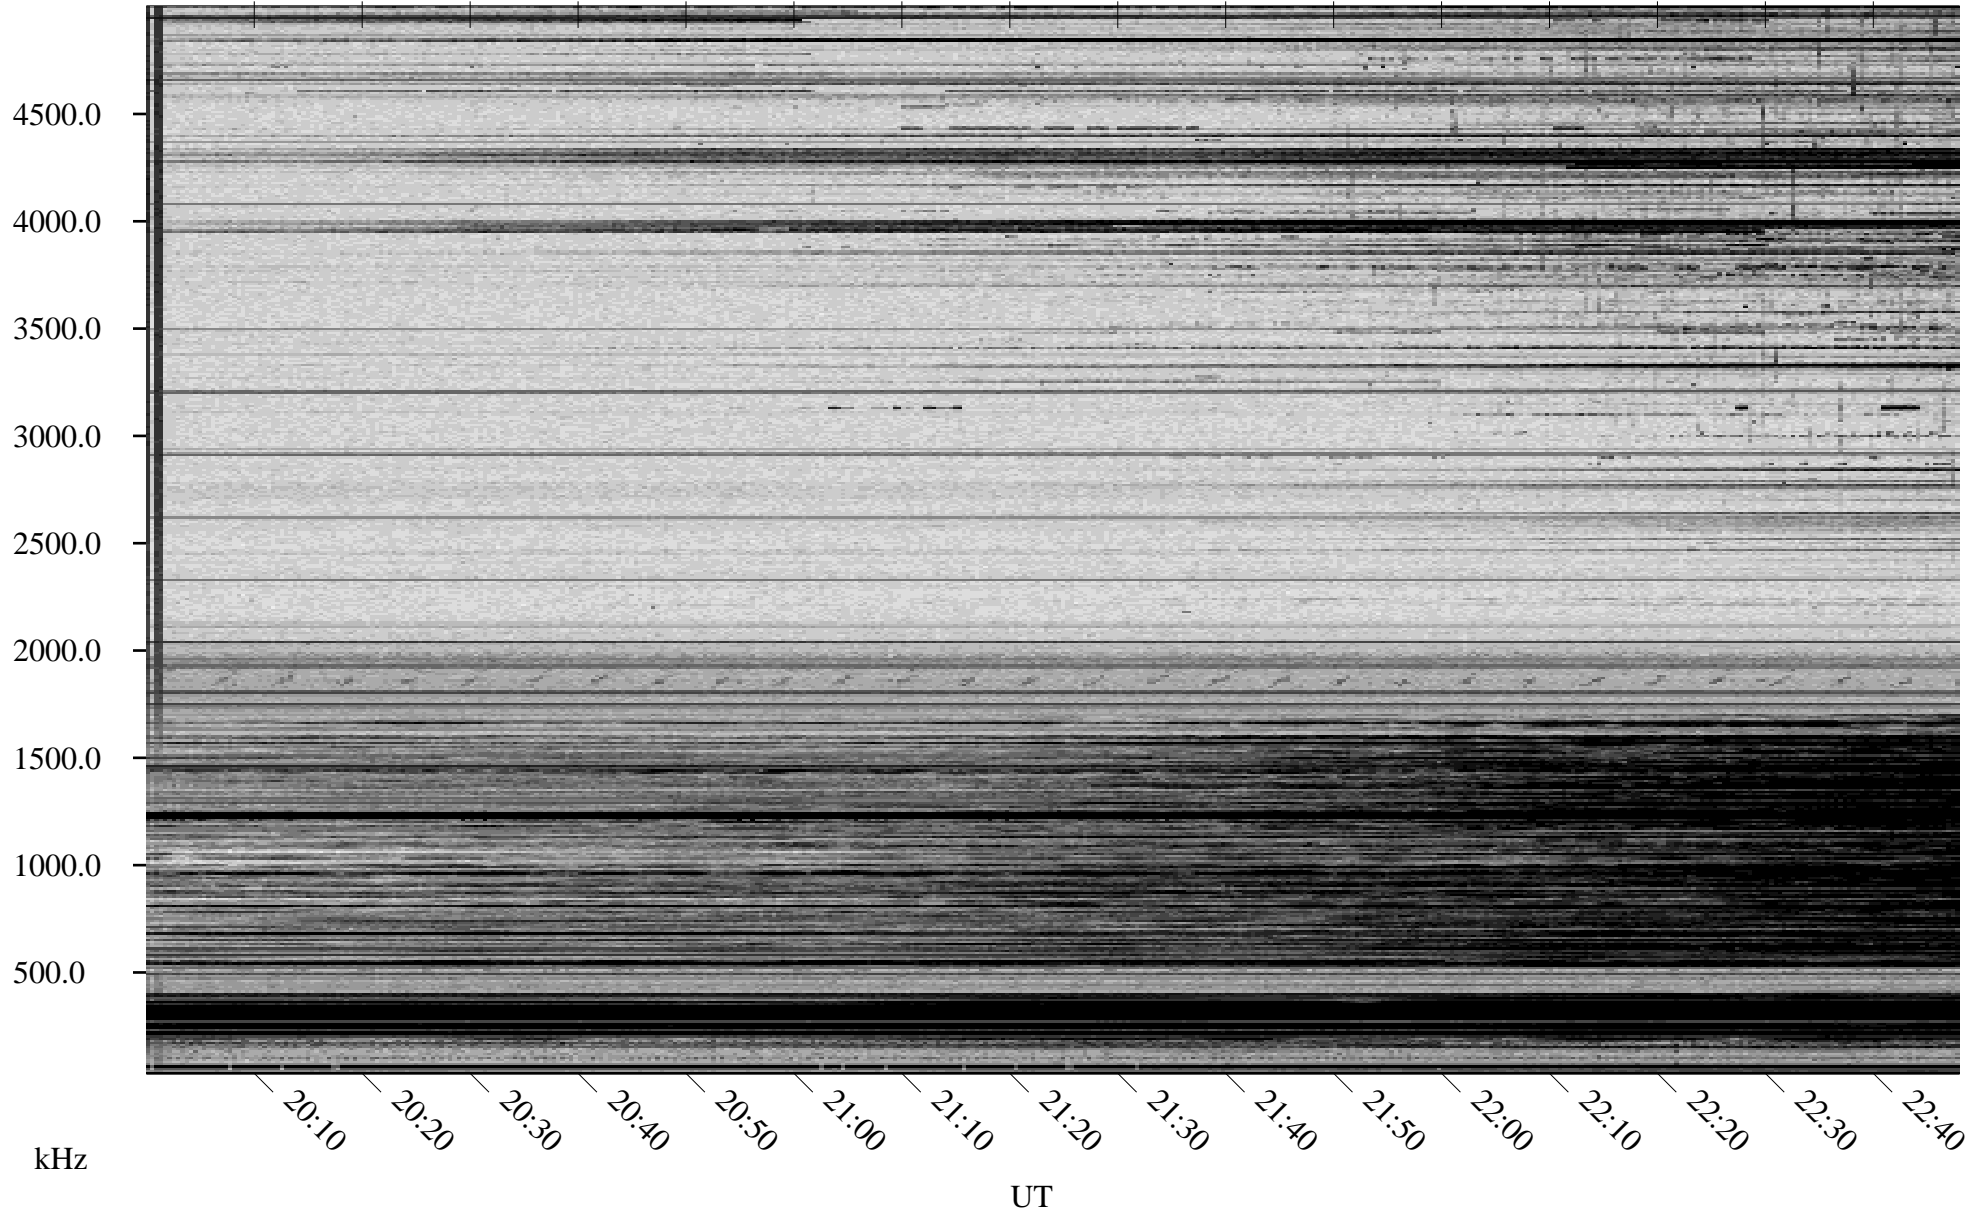

02/09/2010 Churchill, Manitoba

Linear Scale Black = 161 White = 15

ch10040l.r00SUm max_12

Page 1

02/09/2010 Churchill, Manitoba

Linear Scale Black = 161 White = 15

ch10040l.r00SUm max_12

Page 2

02/10/2010 Churchill, Manitoba

Linear Scale Black = 161 White = 15

ch10040l.r00SUm max_12

Page 3

02/10/2010 Churchill, Manitoba

Linear Scale Black = 161 White = 15

ch10040l.r00SUm max_12

Page 4

02/10/2010 Churchill, Manitoba

Linear Scale Black = 161 White = 15

ch10040l.r00SUm max_12

Page 5

02/10/2010 Churchill, Manitoba

Linear Scale Black = 161 White = 15

ch10040l.r00SUm max_12

Page 6

02/10/2010 Churchill, Manitoba

Linear Scale Black = 161 White = 15

ch10040l.r00SUm max_12

Page 7

02/10/2010 Churchill, Manitoba

Linear Scale Black = 161 White = 15

ch10040l.r00SUm max_12