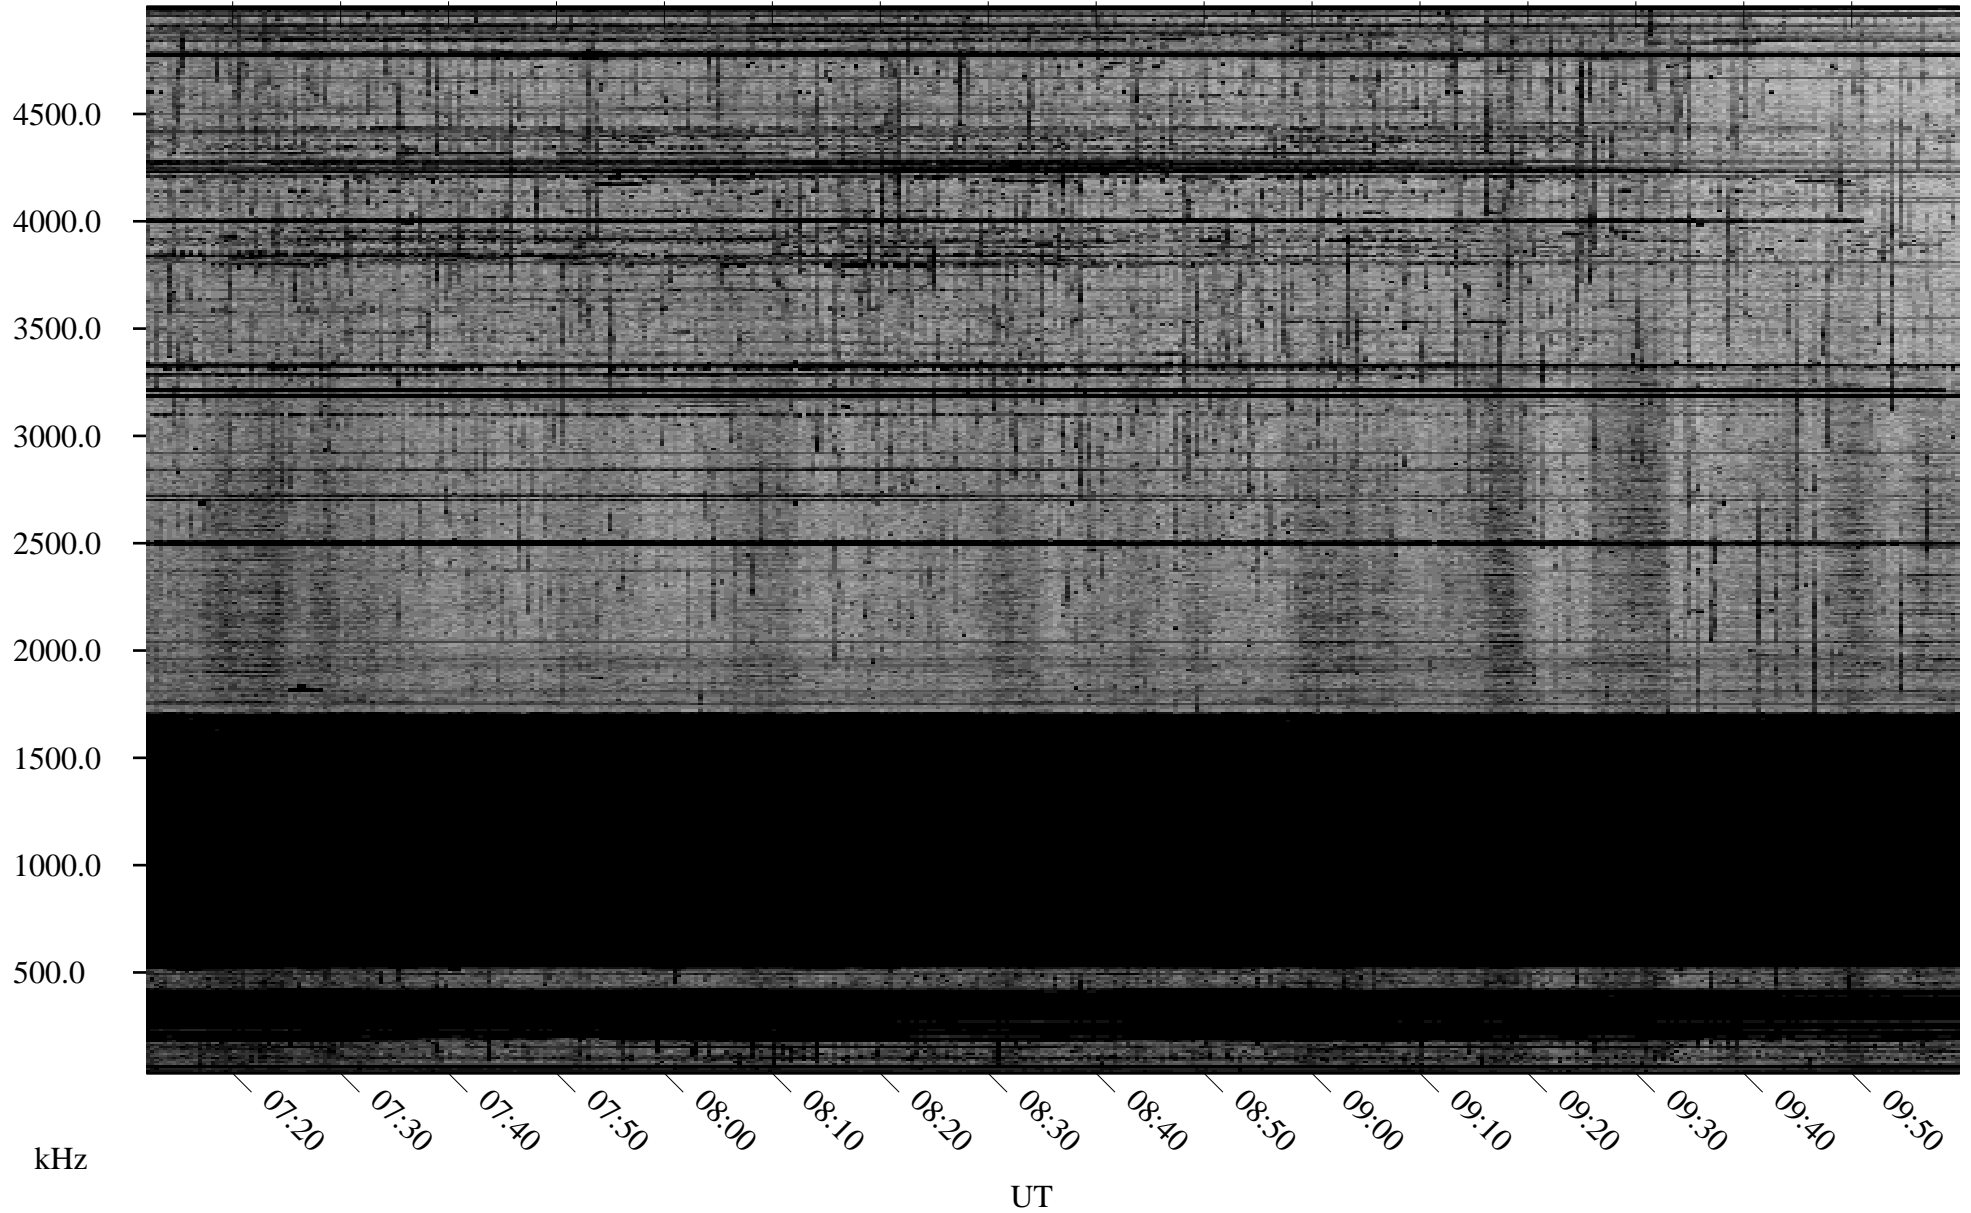

02/09/2010 Churchill, Manitoba

Linear Scale Black = 161 White = 15

ch10040l.r00SUm max_12

Page 1

02/09/2010 Churchill, Manitoba

Linear Scale Black = 161 White = 15

ch10040l.r00SUm max_12

Page 2

02/10/2010 Churchill, Manitoba

Linear Scale Black = 161 White = 15

ch10040l.r00SUm max_12

Page 3

02/10/2010 Churchill, Manitoba

Linear Scale Black = 161 White = 15

ch10040l.r00SUm max_12

Page 4

02/10/2010 Churchill, Manitoba

Linear Scale Black = 161 White = 15

ch10040l.r00SUm max_12

Page 5

02/10/2010 Churchill, Manitoba

Linear Scale Black = 161 White = 15

ch10040l.r00SUm max_12

Page 6

02/10/2010 Churchill, Manitoba

Linear Scale Black = 161 White = 15

ch10040l.r00SUm max_12

Page 7

02/10/2010 Churchill, Manitoba

Linear Scale Black = 161 White = 15

ch10040l.r00SUm max_12