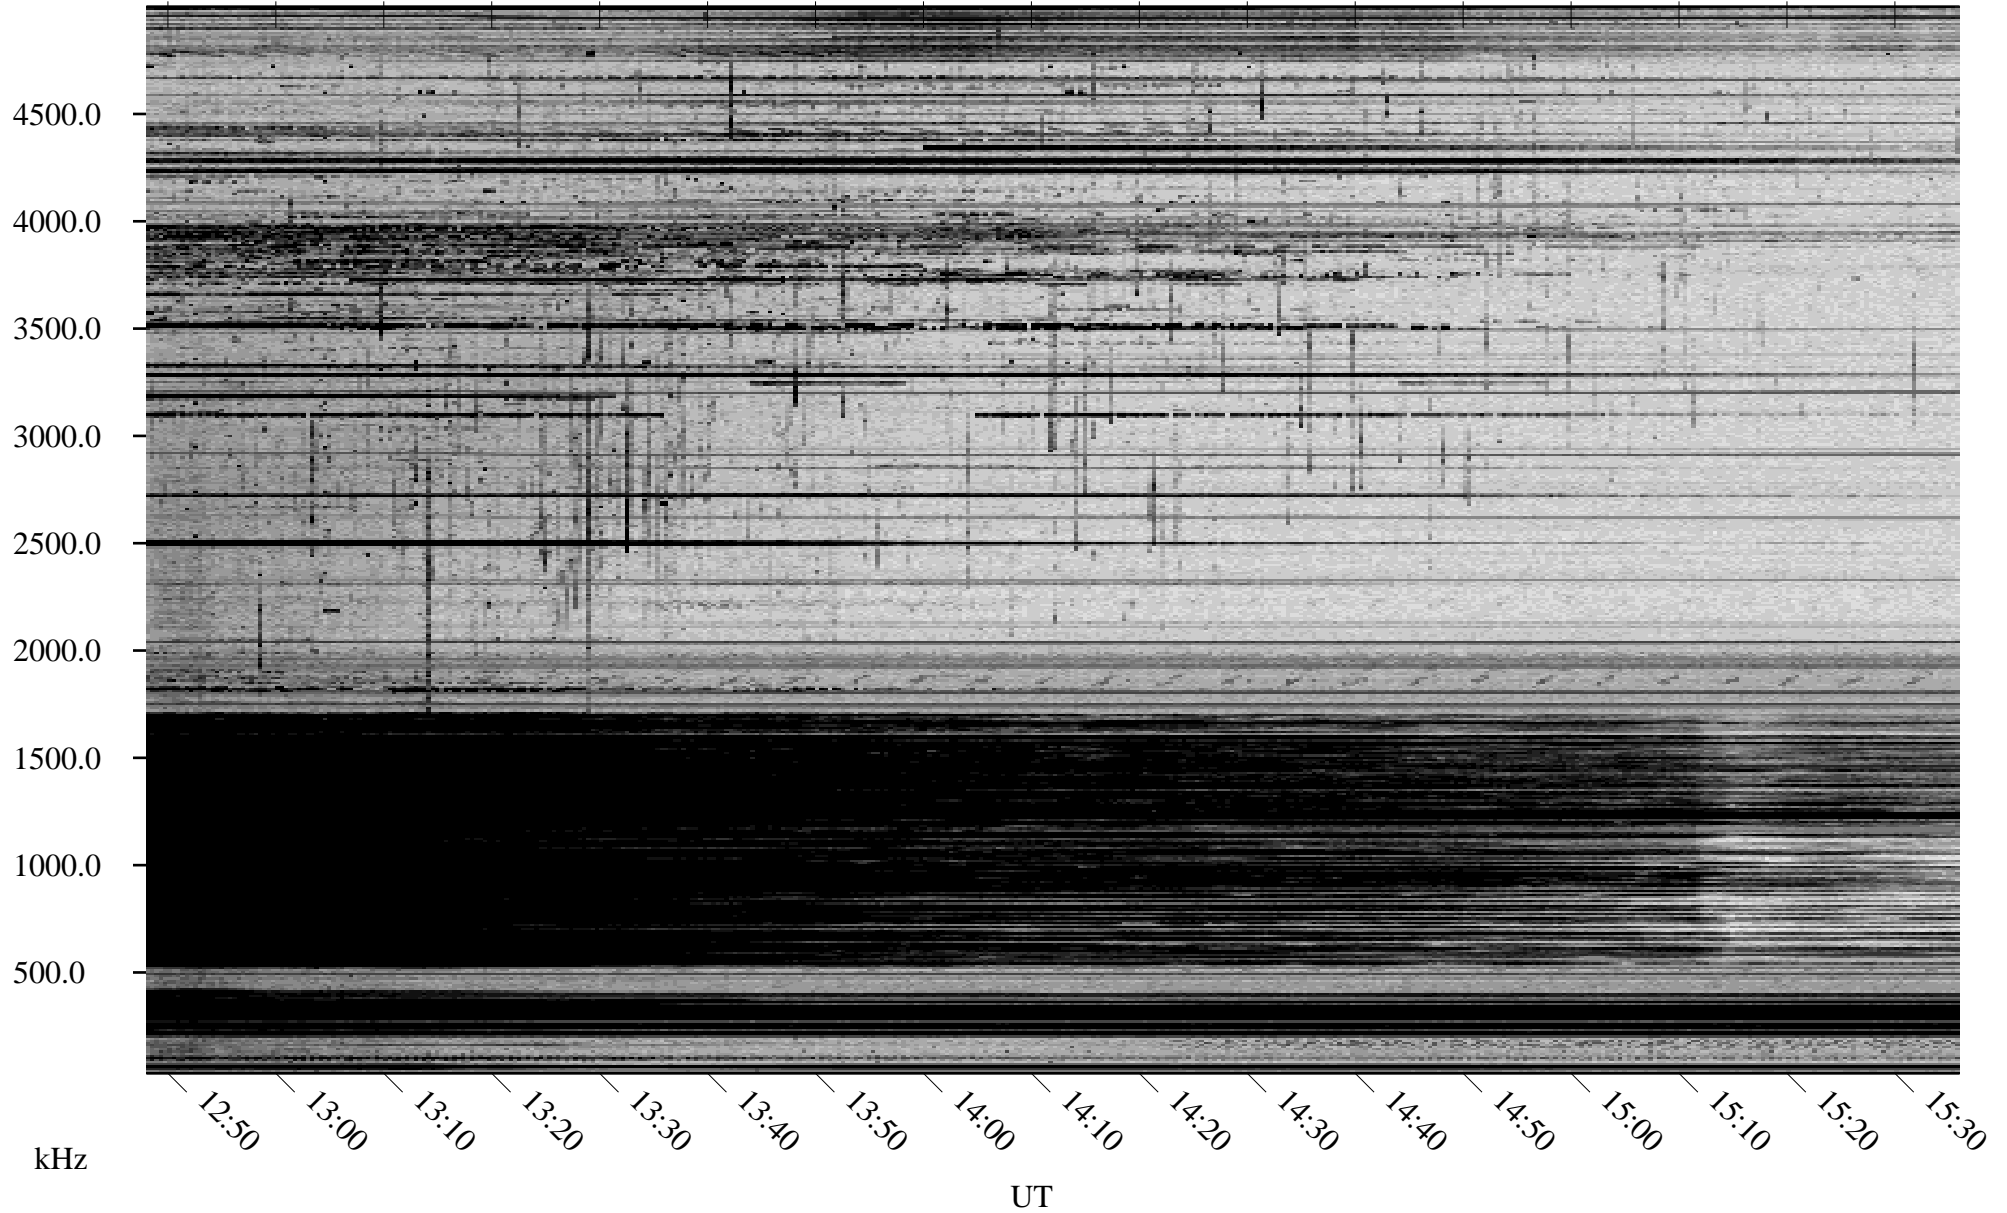

02/09/2010 Churchill, Manitoba

Linear Scale Black = 161 White = 15

ch10040l.r00SUm max_12

Page 1

02/09/2010 Churchill, Manitoba

Linear Scale Black = 161 White = 15

ch10040l.r00SUm max_12

Page 2

02/10/2010 Churchill, Manitoba

Linear Scale Black = 161 White = 15

ch10040l.r00SUm max_12

Page 3

02/10/2010 Churchill, Manitoba

Linear Scale Black = 161 White = 15

ch10040l.r00SUm max_12

Page 4

02/10/2010 Churchill, Manitoba

Linear Scale Black = 161 White = 15

ch10040l.r00SUm max_12

Page 5

02/10/2010 Churchill, Manitoba

Linear Scale Black = 161 White = 15

ch10040l.r00SUm max_12

Page 6

02/10/2010 Churchill, Manitoba

Linear Scale Black = 161 White = 15

ch10040l.r00SUm max_12

Page 7

02/10/2010 Churchill, Manitoba

Linear Scale Black = 161 White = 15

ch10040l.r00SUm max_12