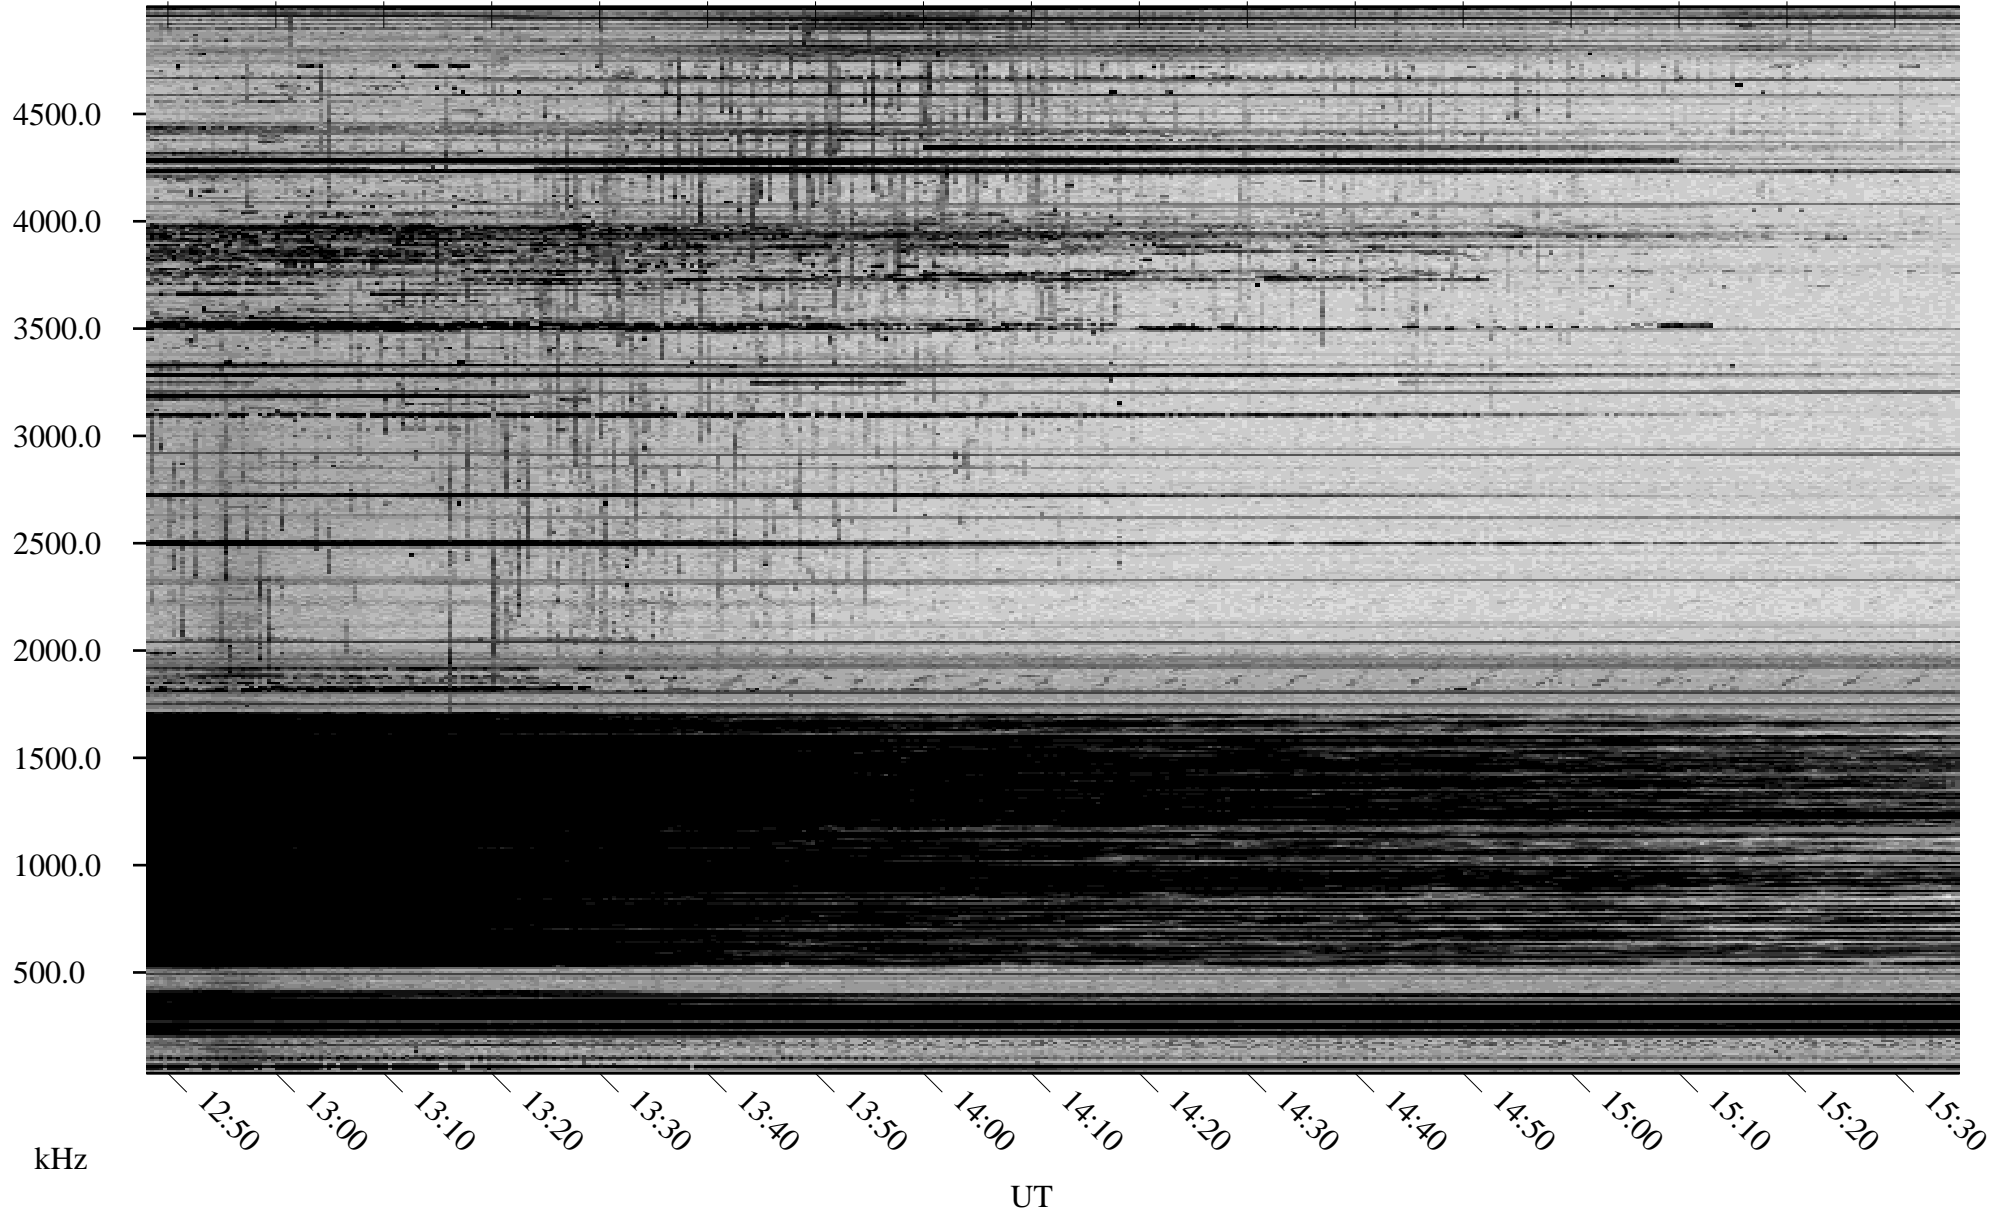

02/10/2010 Churchill, Manitoba

Linear Scale Black = 161 White = 15

ch100411.r00SUm max_12

Page 1

02/10/2010 Churchill, Manitoba

Linear Scale Black = 161 White = 15

ch100411.r00SUm max_12

Page 2

02/11/2010 Churchill, Manitoba

Linear Scale Black = 161 White = 15

ch100411.r00SUm max_12

Page 3

02/11/2010 Churchill, Manitoba

Linear Scale Black = 161 White = 15

ch100411.r00SUm max_12

Page 4

02/11/2010 Churchill, Manitoba

Linear Scale Black = 161 White = 15

ch100411.r00SUm max_12

Page 5

02/11/2010 Churchill, Manitoba

Linear Scale Black = 161 White = 15

ch10041l.r00SUm max_12

Page 6

02/11/2010 Churchill, Manitoba

Linear Scale Black = 161 White = 15

ch100411.r00SUm max_12

Page 7

02/11/2010 Churchill, Manitoba

Linear Scale Black = 161 White = 15

ch100411.r00SUm max_12