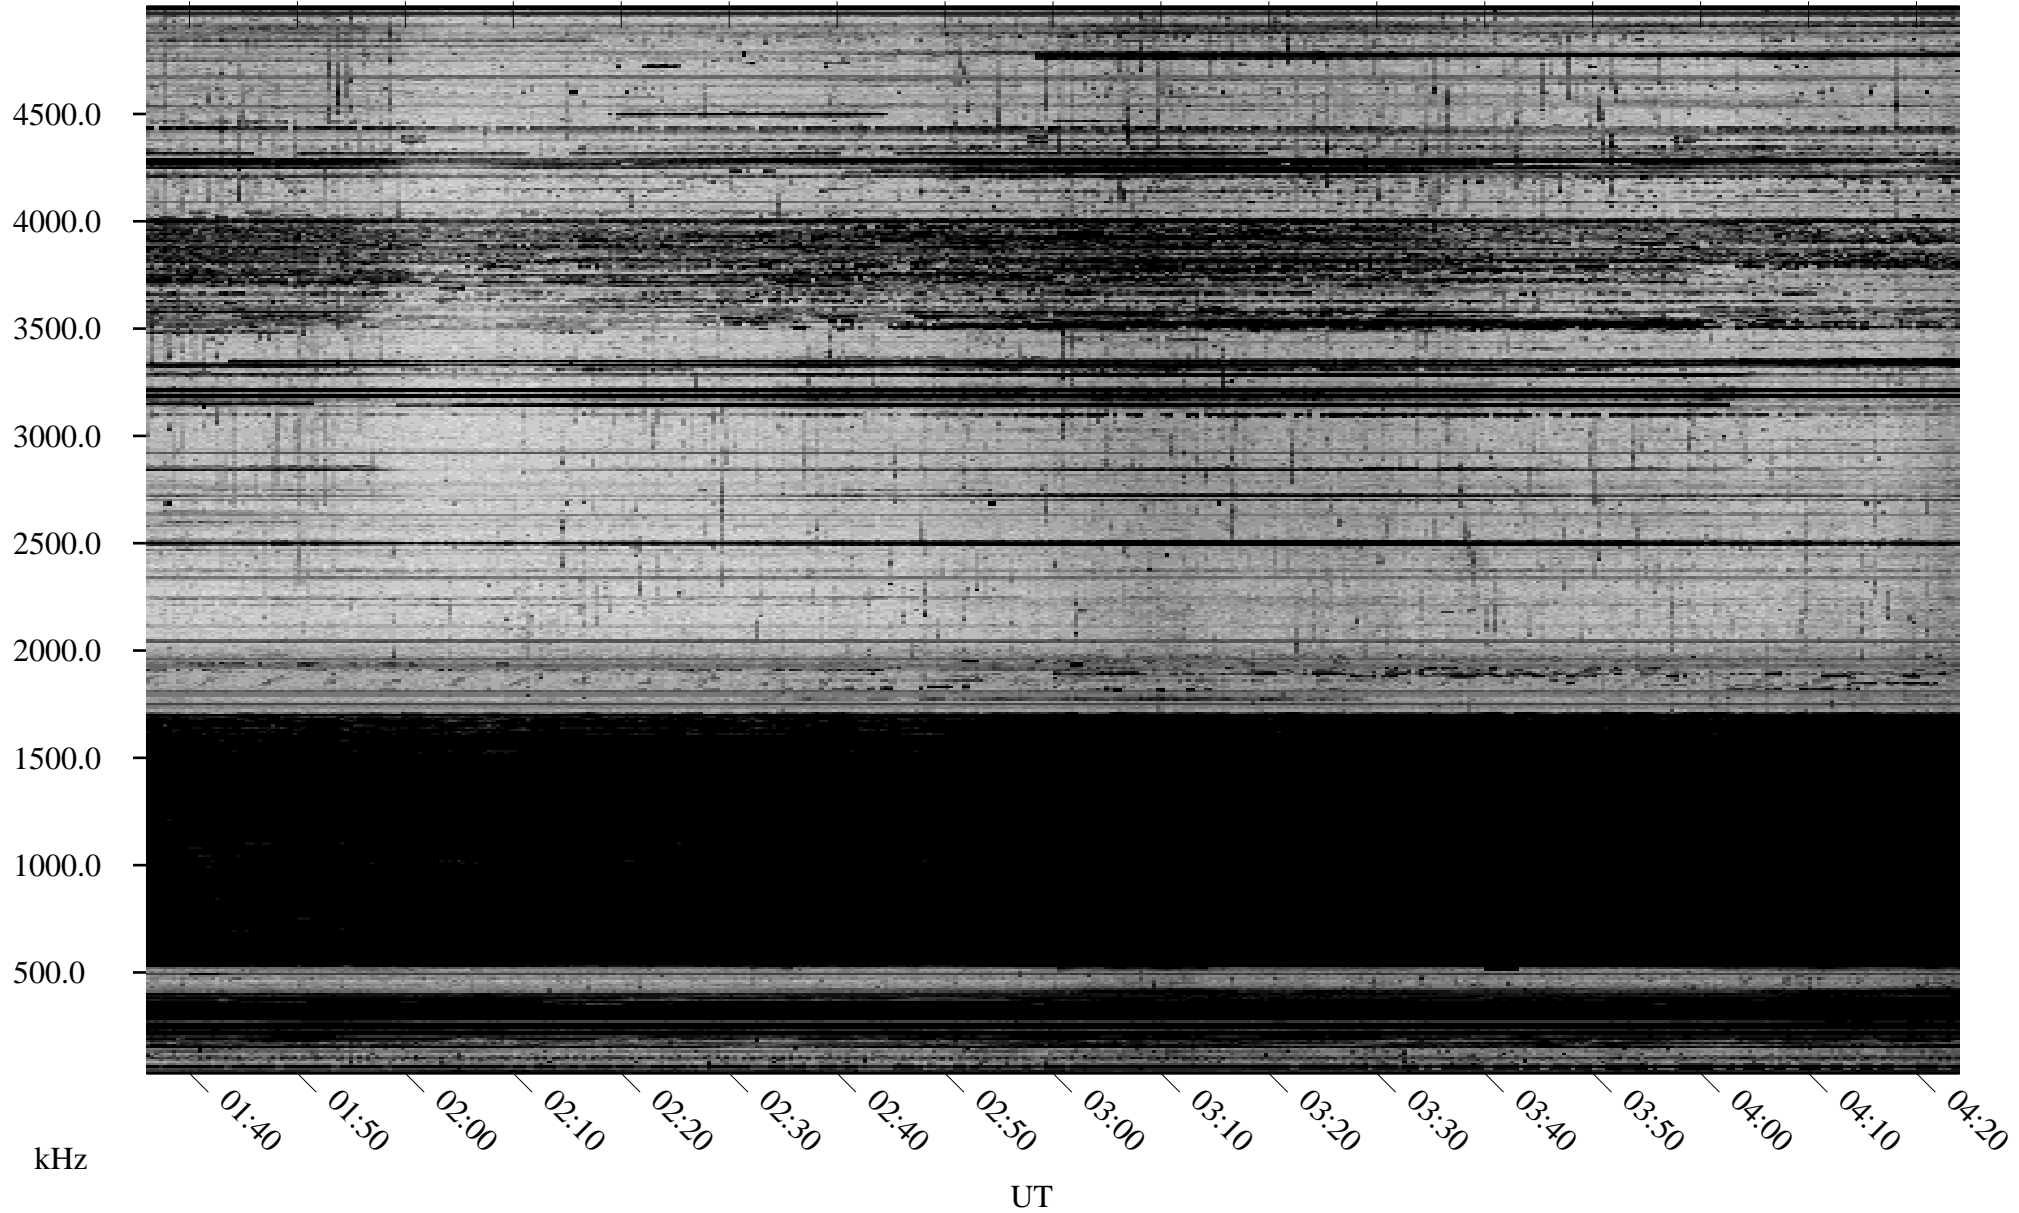

02/10/2010 Churchill, Manitoba

Linear Scale Black = 161 White = 15

ch100411.r00SUm max_12

Page 1

02/10/2010 Churchill, Manitoba

Linear Scale Black = 161 White = 15

ch100411.r00SUm max_12

Page 2

02/11/2010 Churchill, Manitoba

Linear Scale Black = 161 White = 15

ch100411.r00SUm max_12

Page 3

02/11/2010 Churchill, Manitoba

Linear Scale Black = 161 White = 15

ch100411.r00SUm max_12

Page 4

02/11/2010 Churchill, Manitoba

Linear Scale Black = 161 White = 15

ch100411.r00SUm max_12

Page 5

02/11/2010 Churchill, Manitoba

Linear Scale Black = 161 White = 15

ch10041l.r00SUm max_12

Page 6

02/11/2010 Churchill, Manitoba

Linear Scale Black = 161 White = 15

ch100411.r00SUm max_12

Page 7

02/11/2010 Churchill, Manitoba

Linear Scale Black = 161 White = 15

ch100411.r00SUm max_12