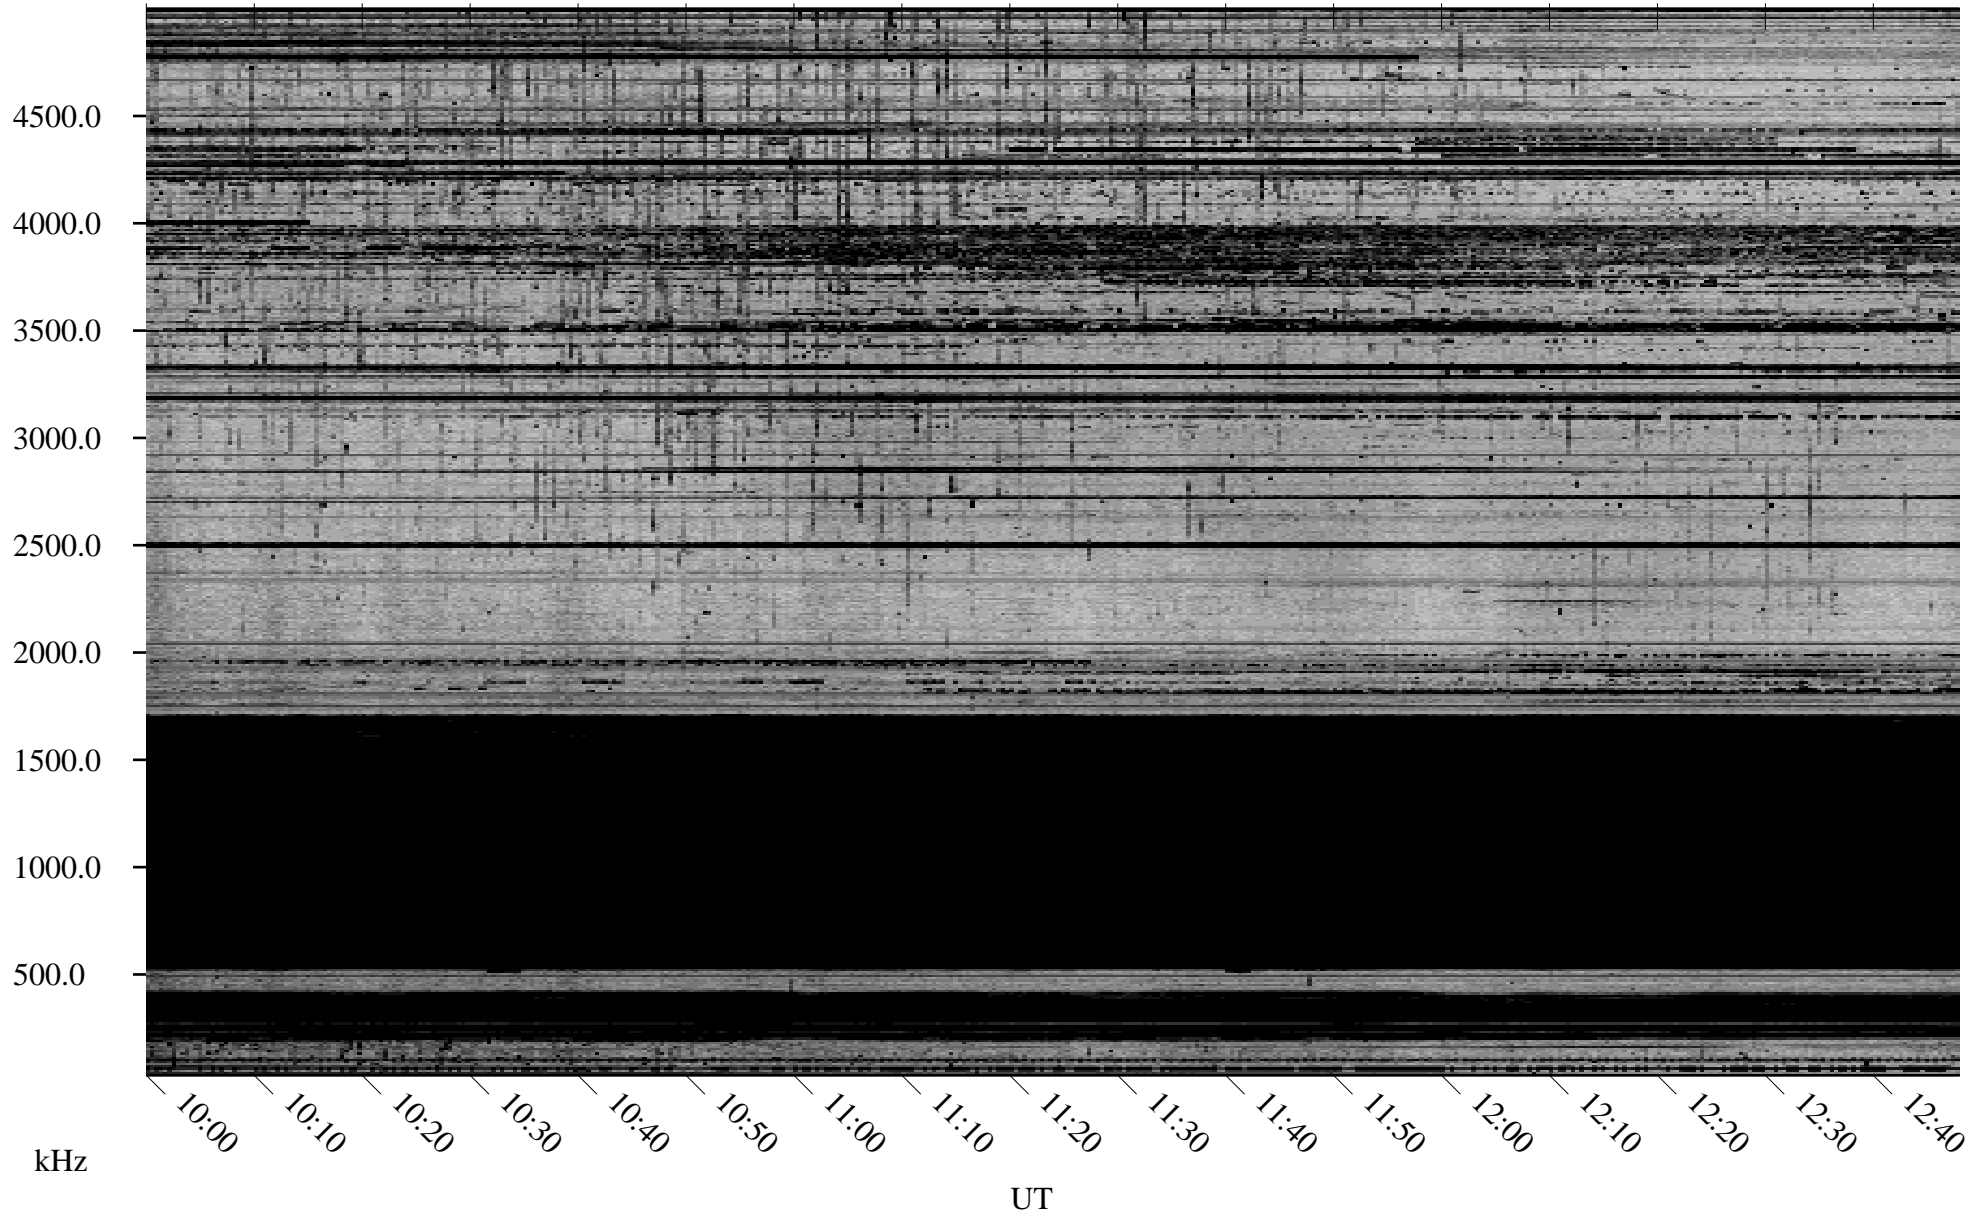

02/10/2010 Churchill, Manitoba

Linear Scale Black = 161 White = 15

ch100411.r00SUm max_12

Page 1

02/10/2010 Churchill, Manitoba

Linear Scale Black = 161 White = 15

ch100411.r00SUm max_12

Page 2

02/11/2010 Churchill, Manitoba

Linear Scale Black = 161 White = 15

ch100411.r00SUm max_12

Page 3

02/11/2010 Churchill, Manitoba

Linear Scale Black = 161 White = 15

ch100411.r00SUm max_12

Page 4

02/11/2010 Churchill, Manitoba

Linear Scale Black = 161 White = 15

ch100411.r00SUm max_12

Page 5

02/11/2010 Churchill, Manitoba

Linear Scale Black = 161 White = 15

ch10041l.r00SUm max_12

Page 6

02/11/2010 Churchill, Manitoba

Linear Scale Black = 161 White = 15

ch100411.r00SUm max_12

Page 7

02/11/2010 Churchill, Manitoba

Linear Scale Black = 161 White = 15

ch100411.r00SUm max_12