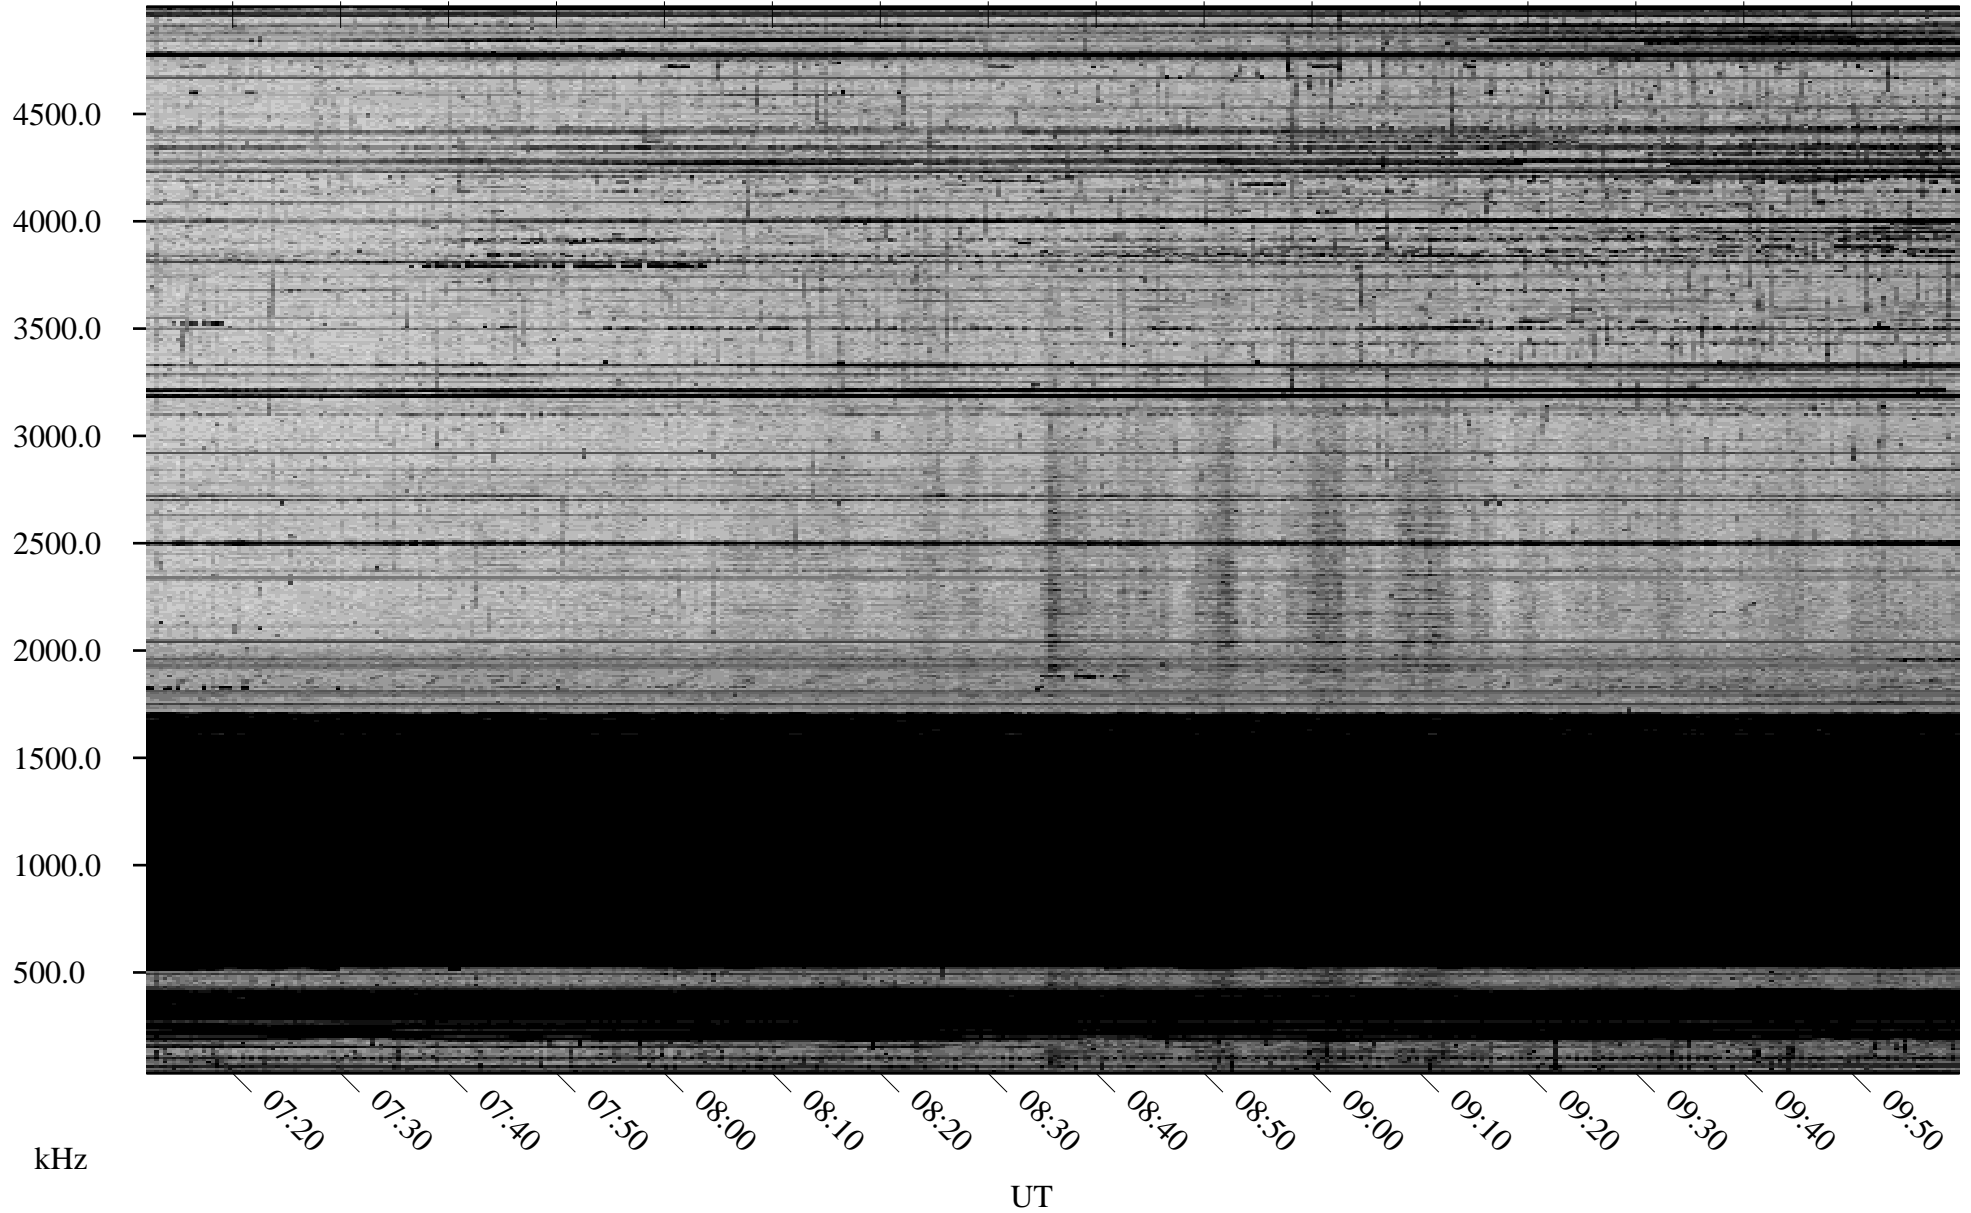

02/10/2010 Churchill, Manitoba

Linear Scale Black = 161 White = 15

ch100411.r00SUm max_12

Page 1

02/10/2010 Churchill, Manitoba

Linear Scale Black = 161 White = 15

ch100411.r00SUm max_12

Page 2

02/11/2010 Churchill, Manitoba

Linear Scale Black = 161 White = 15

ch100411.r00SUm max_12

Page 3

02/11/2010 Churchill, Manitoba

Linear Scale Black = 161 White = 15

ch100411.r00SUm max_12

Page 4

02/11/2010 Churchill, Manitoba

Linear Scale Black = 161 White = 15

ch100411.r00SUm max_12

Page 5

02/11/2010 Churchill, Manitoba

Linear Scale Black = 161 White = 15

ch10041l.r00SUm max_12

Page 6

02/11/2010 Churchill, Manitoba

Linear Scale Black = 161 White = 15

ch100411.r00SUm max_12

Page 7

02/11/2010 Churchill, Manitoba

Linear Scale Black = 161 White = 15

ch100411.r00SUm max_12