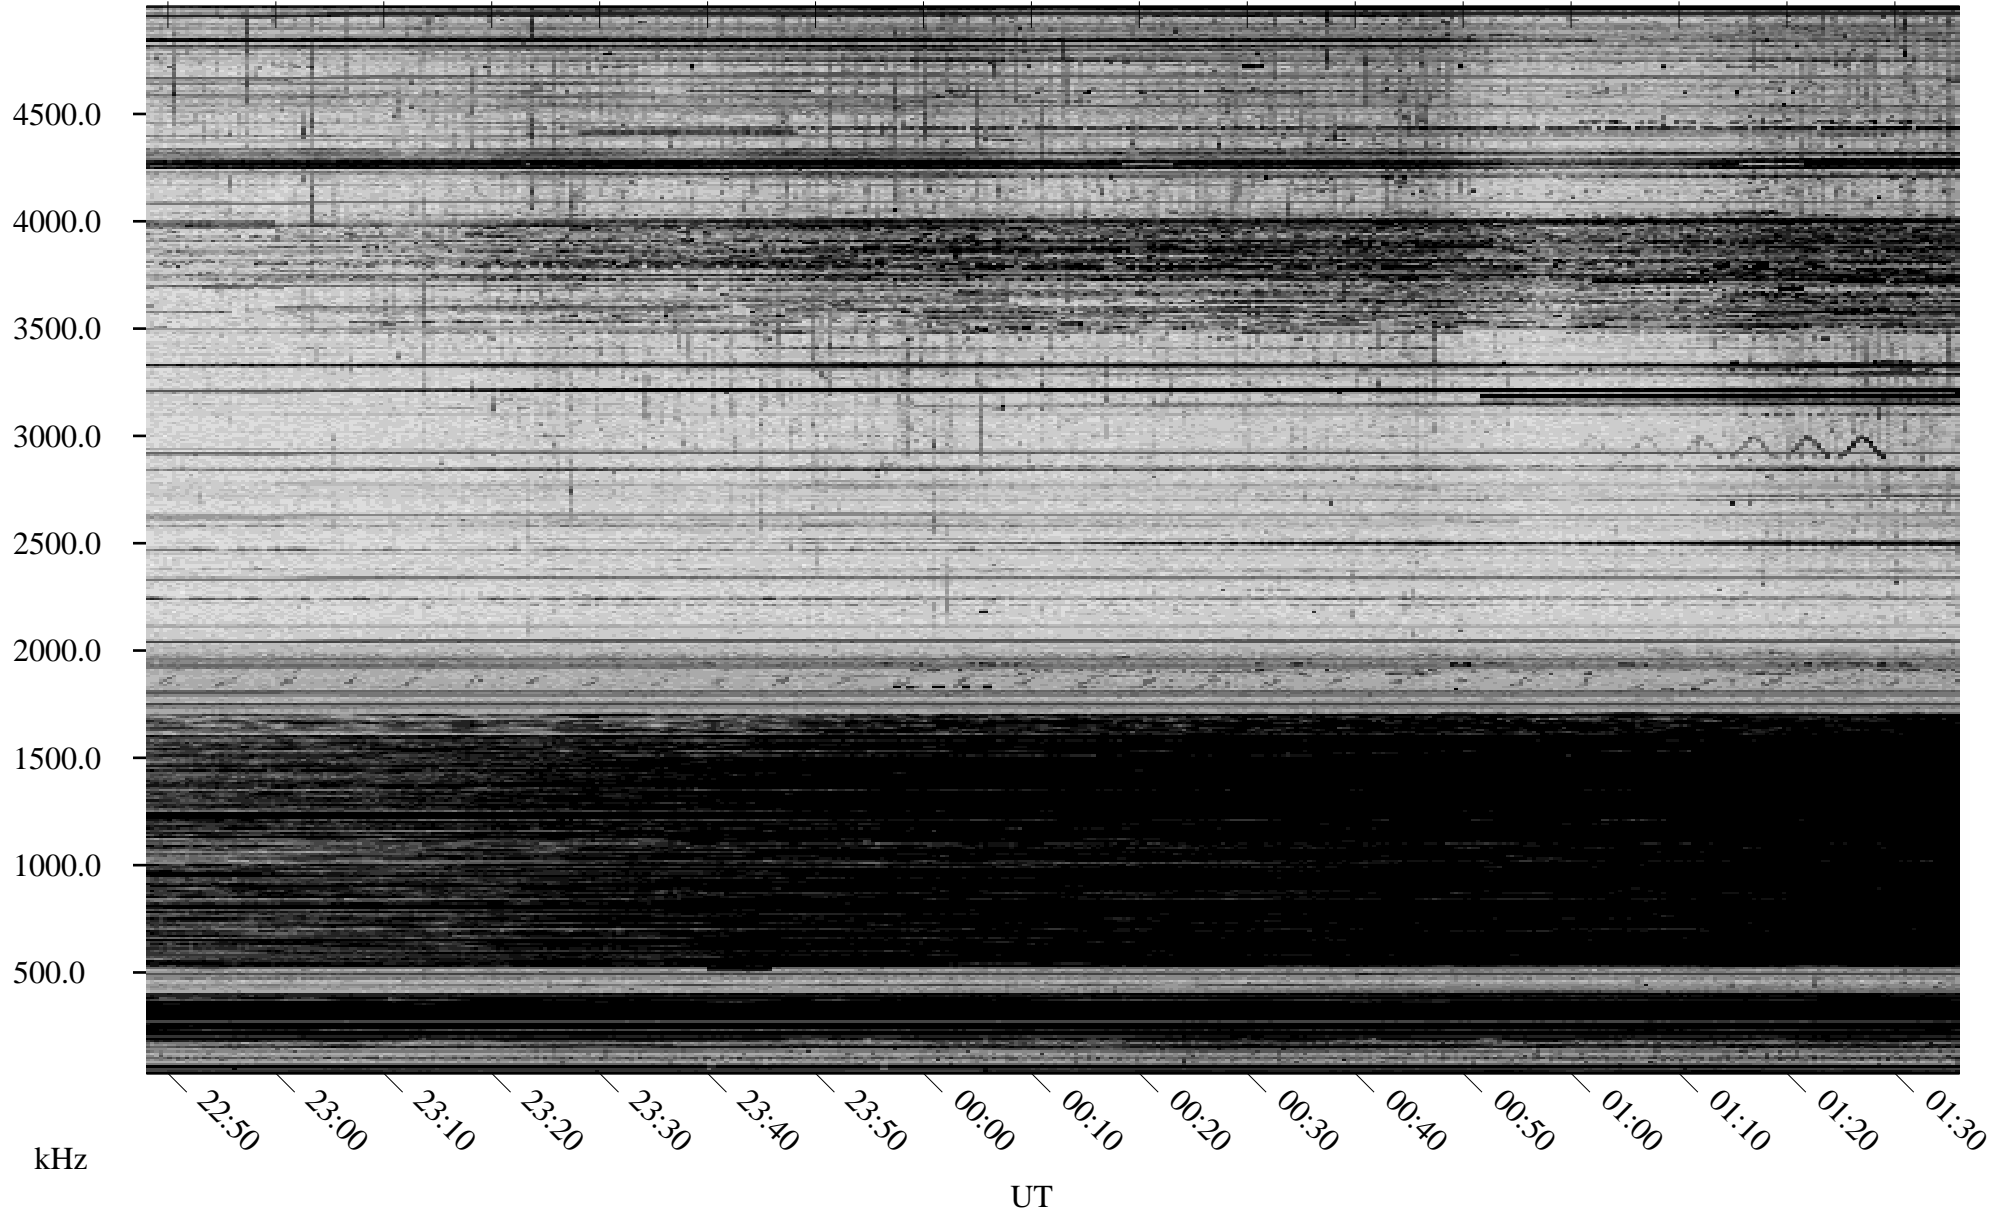

02/10/2010 Churchill, Manitoba

Linear Scale Black = 161 White = 15

ch100411.r00SUm max_12

Page 1

02/10/2010 Churchill, Manitoba

Linear Scale Black = 161 White = 15

ch100411.r00SUm max_12

Page 2

02/11/2010 Churchill, Manitoba

Linear Scale Black = 161 White = 15

ch100411.r00SUm max_12

Page 3

02/11/2010 Churchill, Manitoba

Linear Scale Black = 161 White = 15

ch100411.r00SUm max_12

Page 4

02/11/2010 Churchill, Manitoba

Linear Scale Black = 161 White = 15

ch100411.r00SUm max_12

Page 5

02/11/2010 Churchill, Manitoba

Linear Scale Black = 161 White = 15

ch10041l.r00SUm max_12

Page 6

02/11/2010 Churchill, Manitoba

Linear Scale Black = 161 White = 15

ch100411.r00SUm max_12

Page 7

02/11/2010 Churchill, Manitoba

Linear Scale Black = 161 White = 15

ch100411.r00SUm max_12