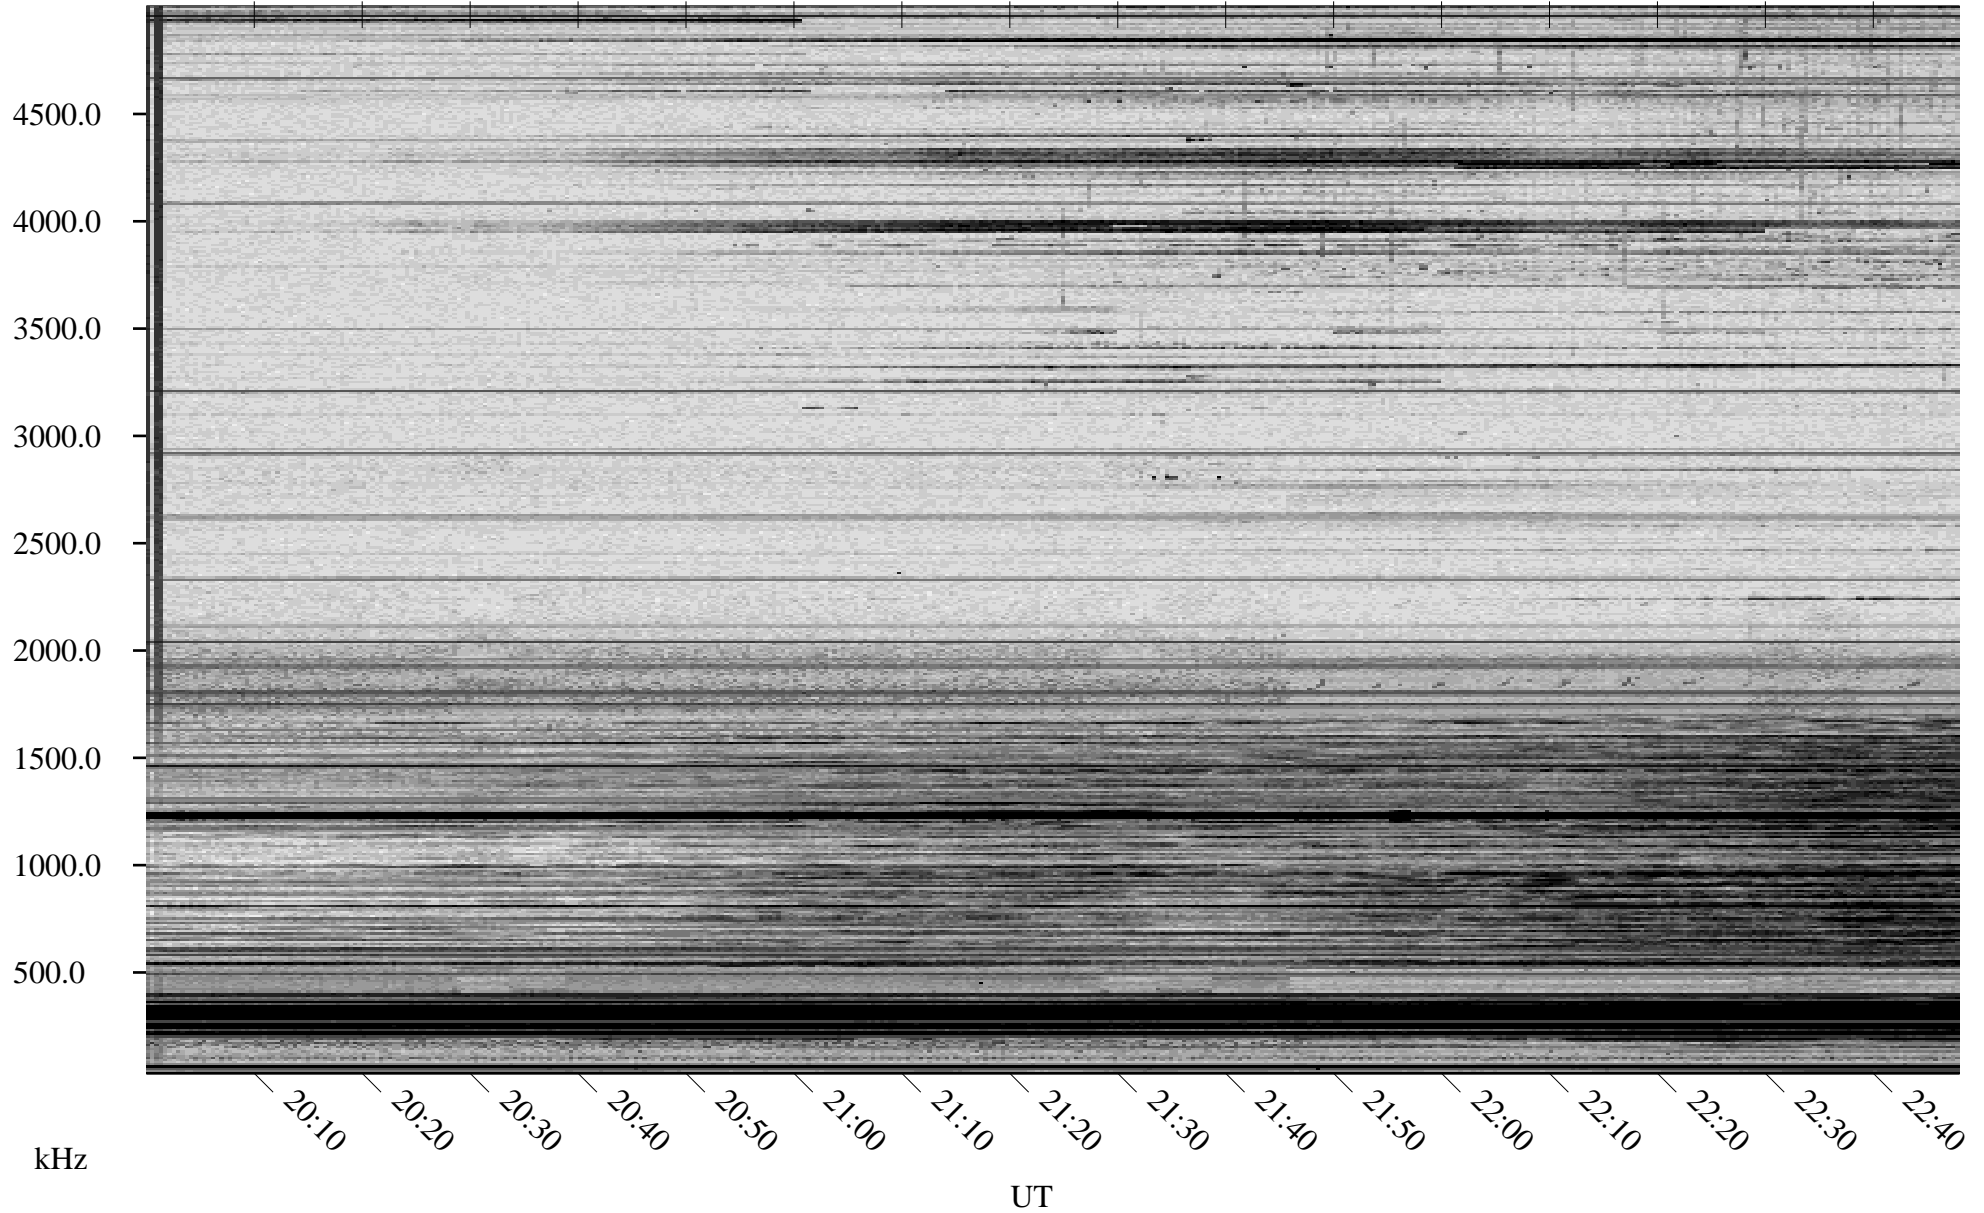

02/10/2010 Churchill, Manitoba

Linear Scale Black = 161 White = 15

ch100411.r00SUm max_12

Page 1

02/10/2010 Churchill, Manitoba

Linear Scale Black = 161 White = 15

ch100411.r00SUm max_12

Page 2

02/11/2010 Churchill, Manitoba

Linear Scale Black = 161 White = 15

ch100411.r00SUm max_12

Page 3

02/11/2010 Churchill, Manitoba

Linear Scale Black = 161 White = 15

ch100411.r00SUm max_12

Page 4

02/11/2010 Churchill, Manitoba

Linear Scale Black = 161 White = 15

ch100411.r00SUm max_12

Page 5

02/11/2010 Churchill, Manitoba

Linear Scale Black = 161 White = 15

ch10041l.r00SUm max_12

Page 6

02/11/2010 Churchill, Manitoba

Linear Scale Black = 161 White = 15

ch100411.r00SUm max_12

Page 7

02/11/2010 Churchill, Manitoba

Linear Scale Black = 161 White = 15

ch100411.r00SUm max_12