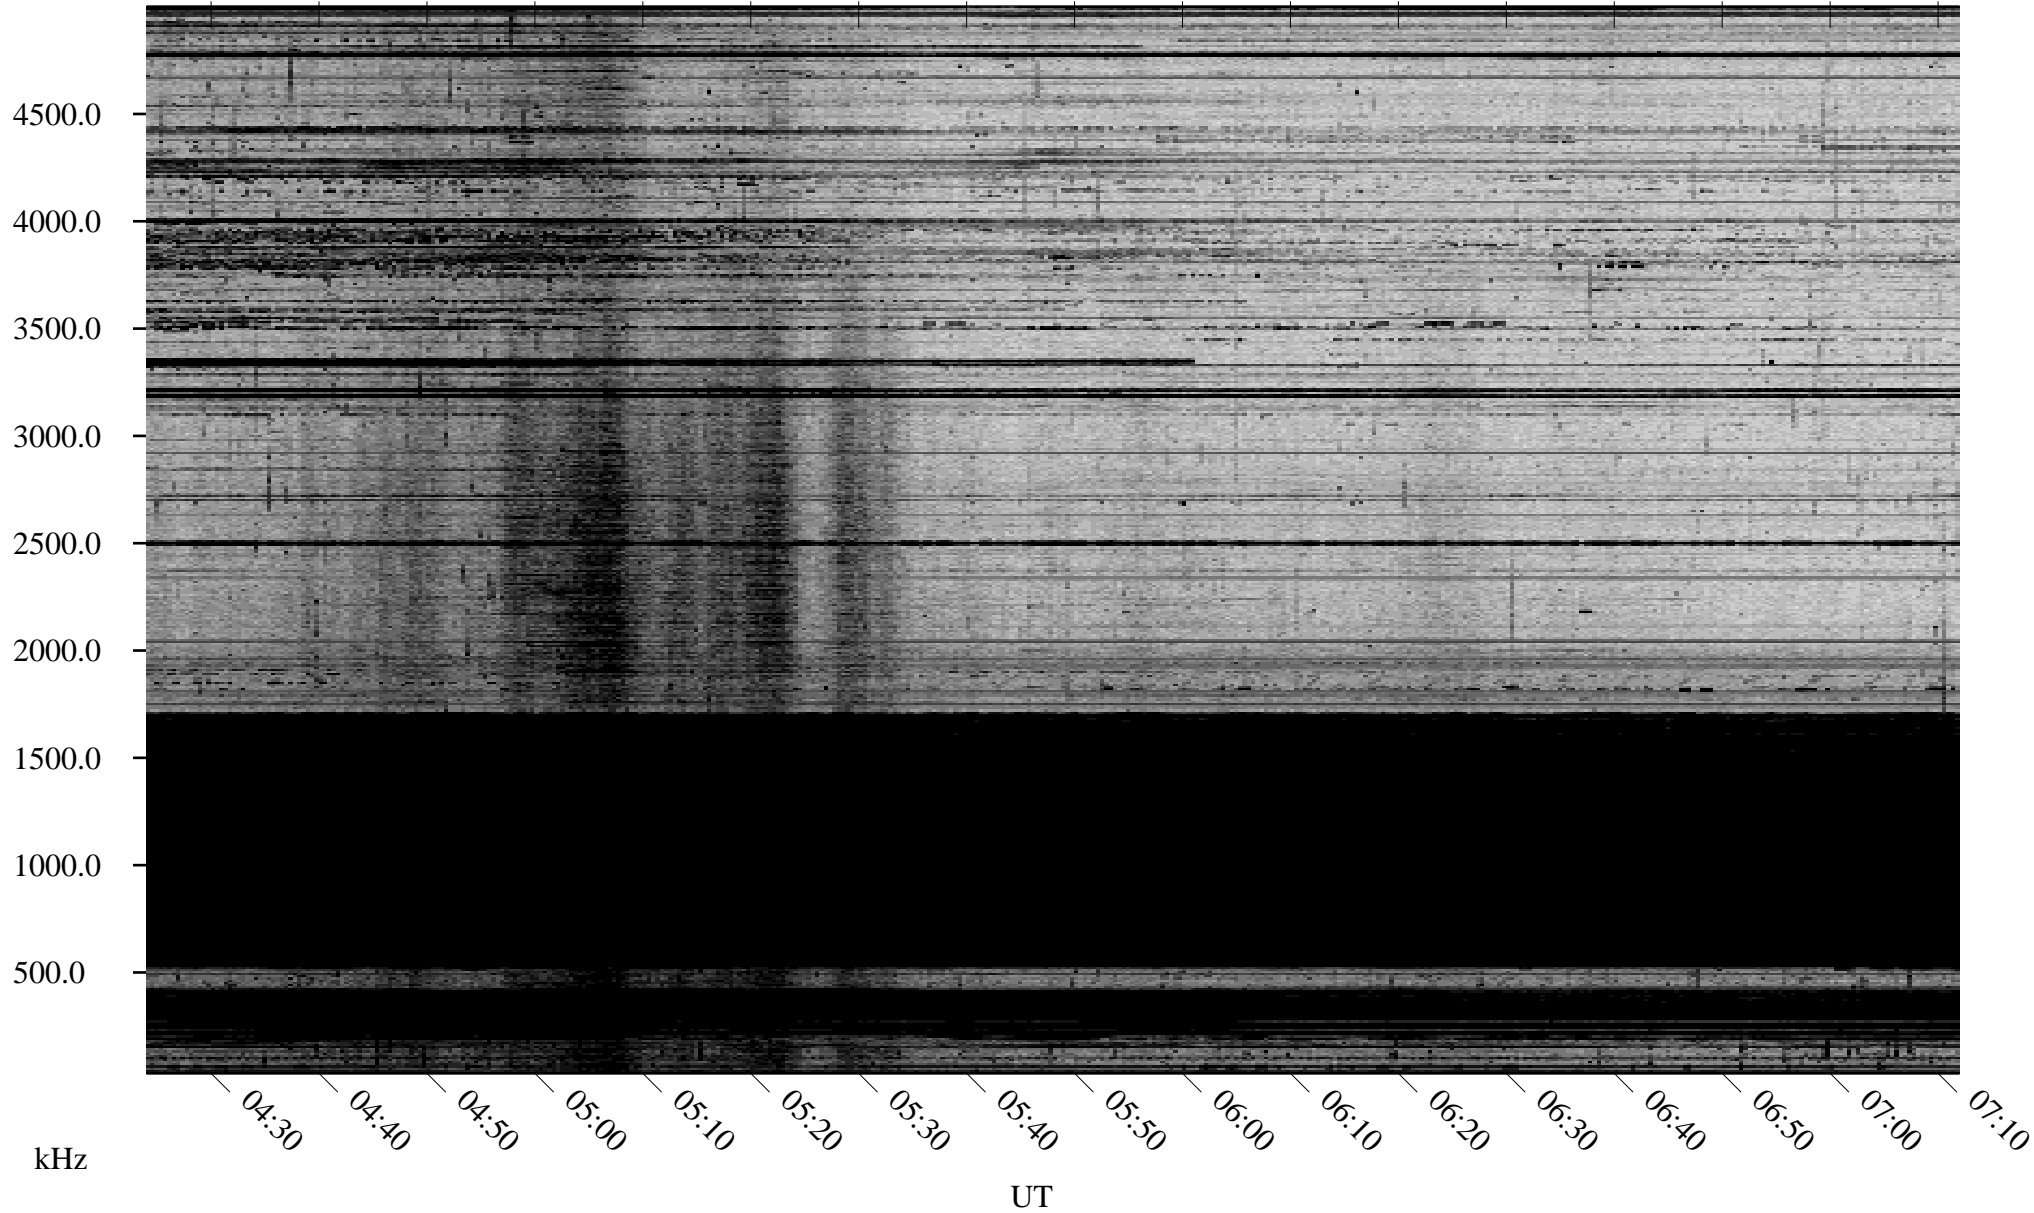

02/10/2010 Churchill, Manitoba

Linear Scale Black = 161 White = 15

ch100411.r00SUm max_12

Page 1

02/10/2010 Churchill, Manitoba

Linear Scale Black = 161 White = 15

ch100411.r00SUm max_12

Page 2

02/11/2010 Churchill, Manitoba

Linear Scale Black = 161 White = 15

ch100411.r00SUm max_12

Page 3

02/11/2010 Churchill, Manitoba

Linear Scale Black = 161 White = 15

ch100411.r00SUm max_12

Page 4

02/11/2010 Churchill, Manitoba

Linear Scale Black = 161 White = 15

ch100411.r00SUm max_12

Page 5

02/11/2010 Churchill, Manitoba

Linear Scale Black = 161 White = 15

ch10041l.r00SUm max_12

Page 6

02/11/2010 Churchill, Manitoba

Linear Scale Black = 161 White = 15

ch100411.r00SUm max_12

Page 7

02/11/2010 Churchill, Manitoba

Linear Scale Black = 161 White = 15

ch100411.r00SUm max_12