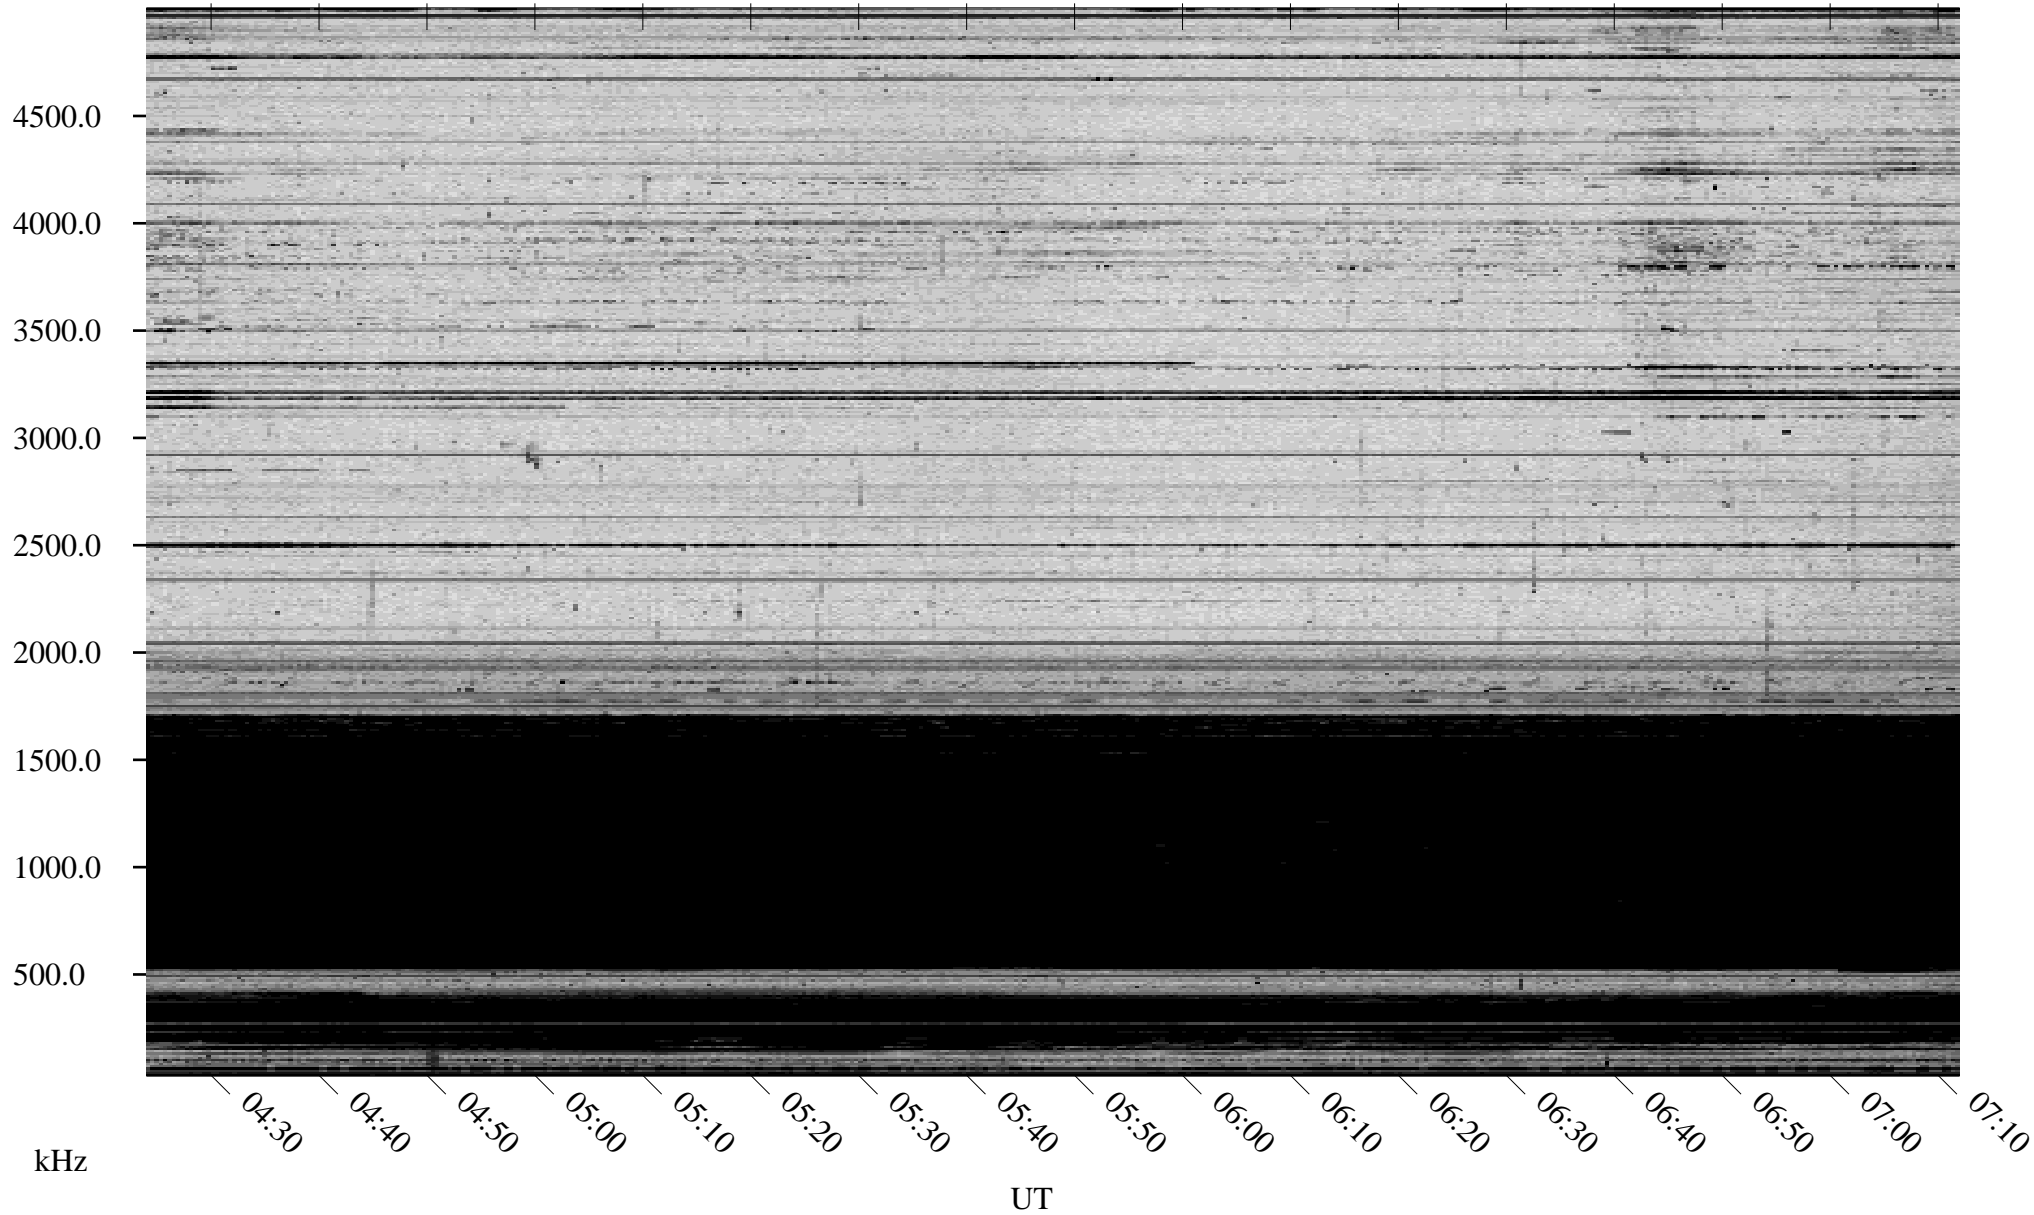

02/11/2010 Churchill, Manitoba

Linear Scale Black = 161 White = 15

ch10042l.r00SUm max_12

Page 1

02/11/2010 Churchill, Manitoba

Linear Scale Black = 161 White = 15

ch10042l.r00SUm max_12

Page 2

02/12/2010 Churchill, Manitoba

Linear Scale Black = 161 White = 15

ch10042l.r00SUm max_12

Page 3

02/12/2010 Churchill, Manitoba

Linear Scale Black = 161 White = 15

ch10042l.r00SUm max_12

Page 4

02/12/2010 Churchill, Manitoba

Linear Scale Black = 161 White = 15

ch10042l.r00SUm max_12

Page 5

02/12/2010 Churchill, Manitoba

Linear Scale Black = 161 White = 15

ch10042l.r00SUm max_12

Page 6

02/12/2010 Churchill, Manitoba

Linear Scale Black = 161 White = 15

ch10042l.r00SUm max_12

Page 7

02/12/2010 Churchill, Manitoba

Linear Scale Black = 161 White = 15

ch10042l.r00SUm max_12

Page 8