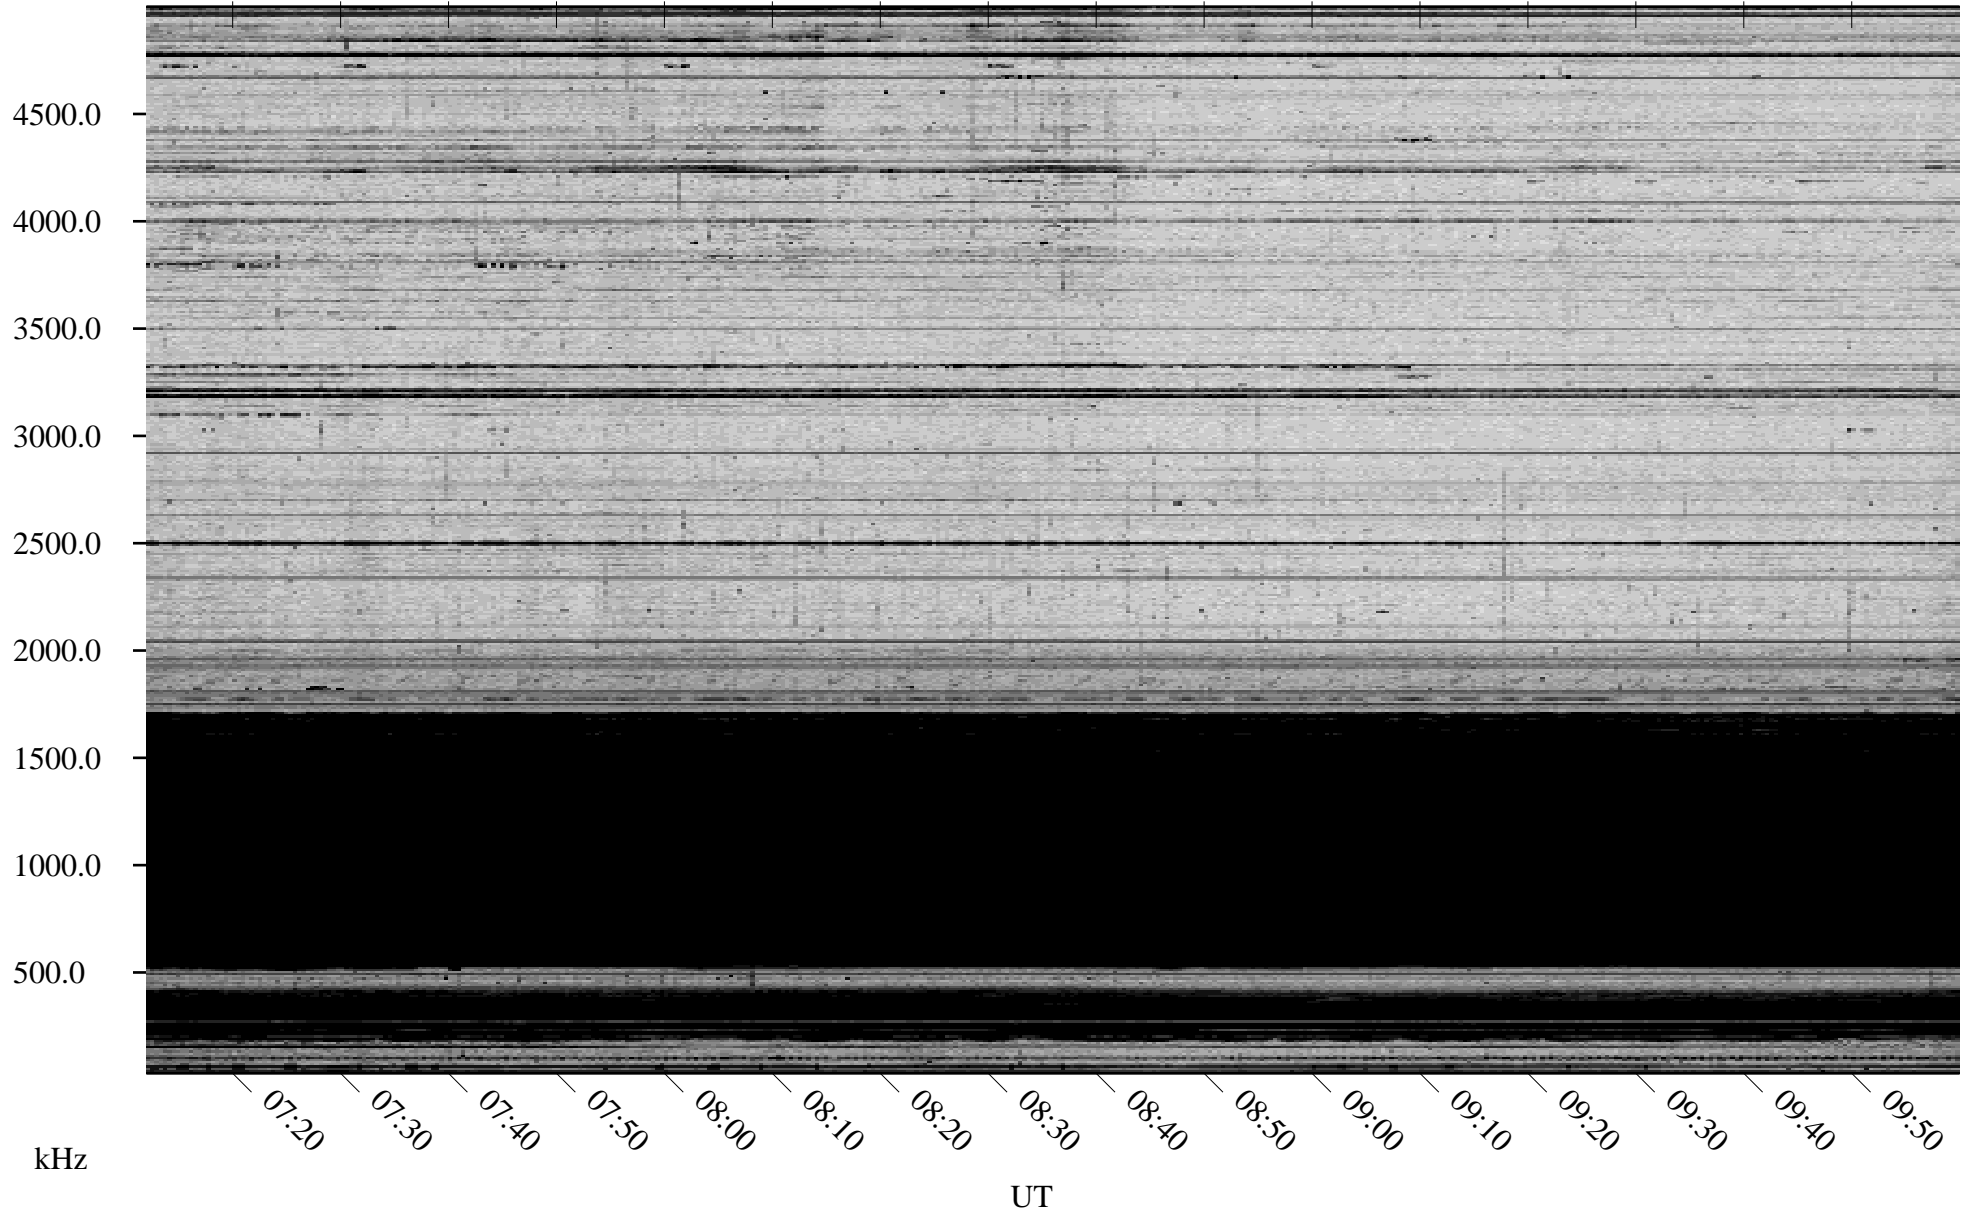

02/11/2010 Churchill, Manitoba

Linear Scale Black = 161 White = 15

ch10042l.r00SUm max_12

Page 1

02/11/2010 Churchill, Manitoba

Linear Scale Black = 161 White = 15

ch10042l.r00SUm max_12

Page 2

02/12/2010 Churchill, Manitoba

Linear Scale Black = 161 White = 15

ch10042l.r00SUm max_12

Page 3

02/12/2010 Churchill, Manitoba

Linear Scale Black = 161 White = 15

ch10042l.r00SUm max_12

Page 4

02/12/2010 Churchill, Manitoba

Linear Scale Black = 161 White = 15

ch10042l.r00SUm max_12

Page 5

02/12/2010 Churchill, Manitoba

Linear Scale Black = 161 White = 15

ch10042l.r00SUm max_12

Page 6

02/12/2010 Churchill, Manitoba

Linear Scale Black = 161 White = 15

ch10042l.r00SUm max_12

Page 7

02/12/2010 Churchill, Manitoba

Linear Scale Black = 161 White = 15

ch10042l.r00SUm max_12

Page 8