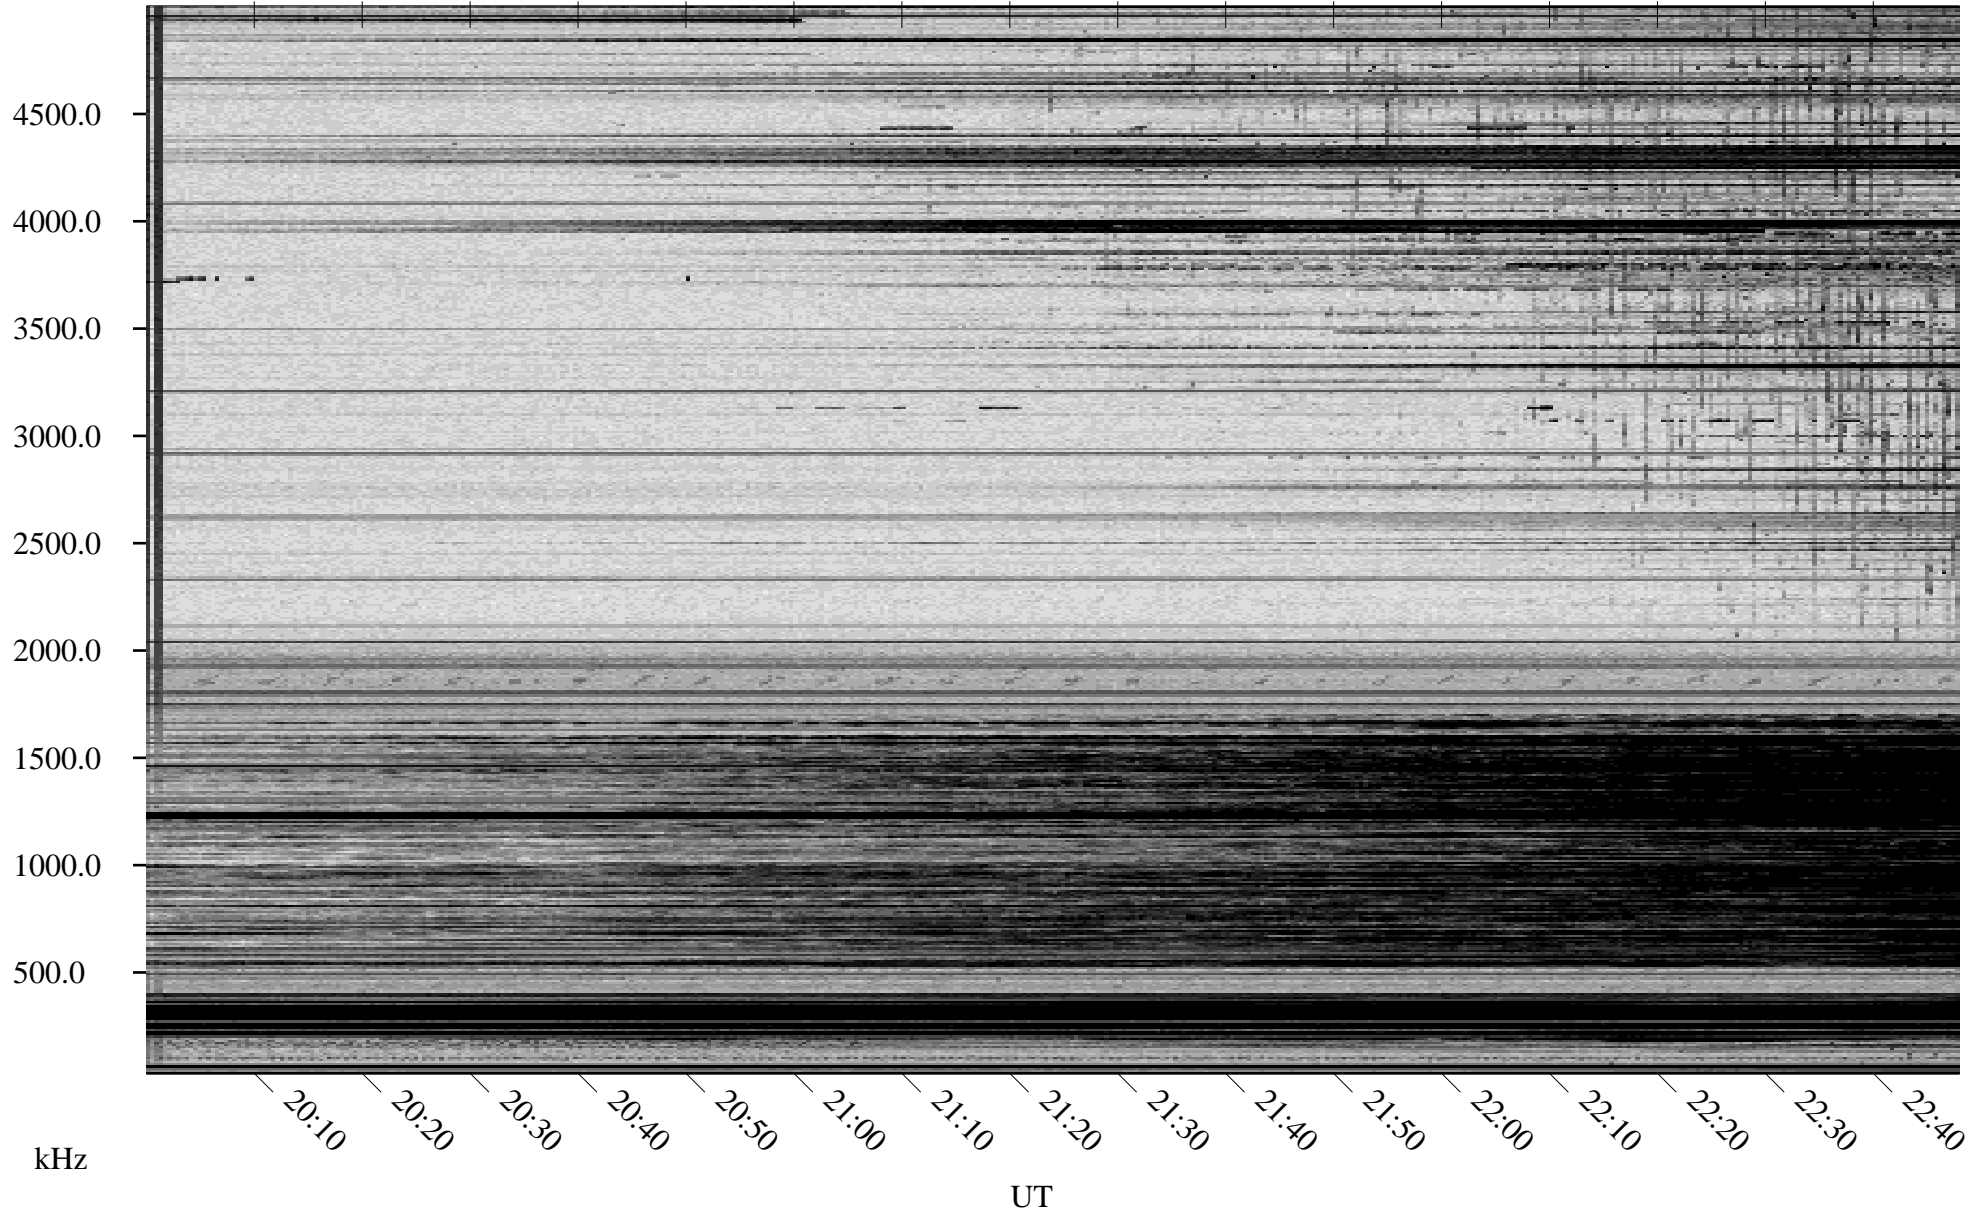

02/11/2010 Churchill, Manitoba

Linear Scale Black = 161 White = 15

ch10042l.r00SUm max_12

Page 1

02/11/2010 Churchill, Manitoba

Linear Scale Black = 161 White = 15

ch10042l.r00SUm max_12

Page 2

02/12/2010 Churchill, Manitoba

Linear Scale Black = 161 White = 15

ch10042l.r00SUm max_12

Page 3

02/12/2010 Churchill, Manitoba

Linear Scale Black = 161 White = 15

ch10042l.r00SUm max_12

Page 4

02/12/2010 Churchill, Manitoba

Linear Scale Black = 161 White = 15

ch10042l.r00SUm max_12

Page 5

02/12/2010 Churchill, Manitoba

Linear Scale Black = 161 White = 15

ch10042l.r00SUm max_12

Page 6

02/12/2010 Churchill, Manitoba

Linear Scale Black = 161 White = 15

ch10042l.r00SUm max_12

Page 7

02/12/2010 Churchill, Manitoba

Linear Scale Black = 161 White = 15

ch10042l.r00SUm max_12

Page 8