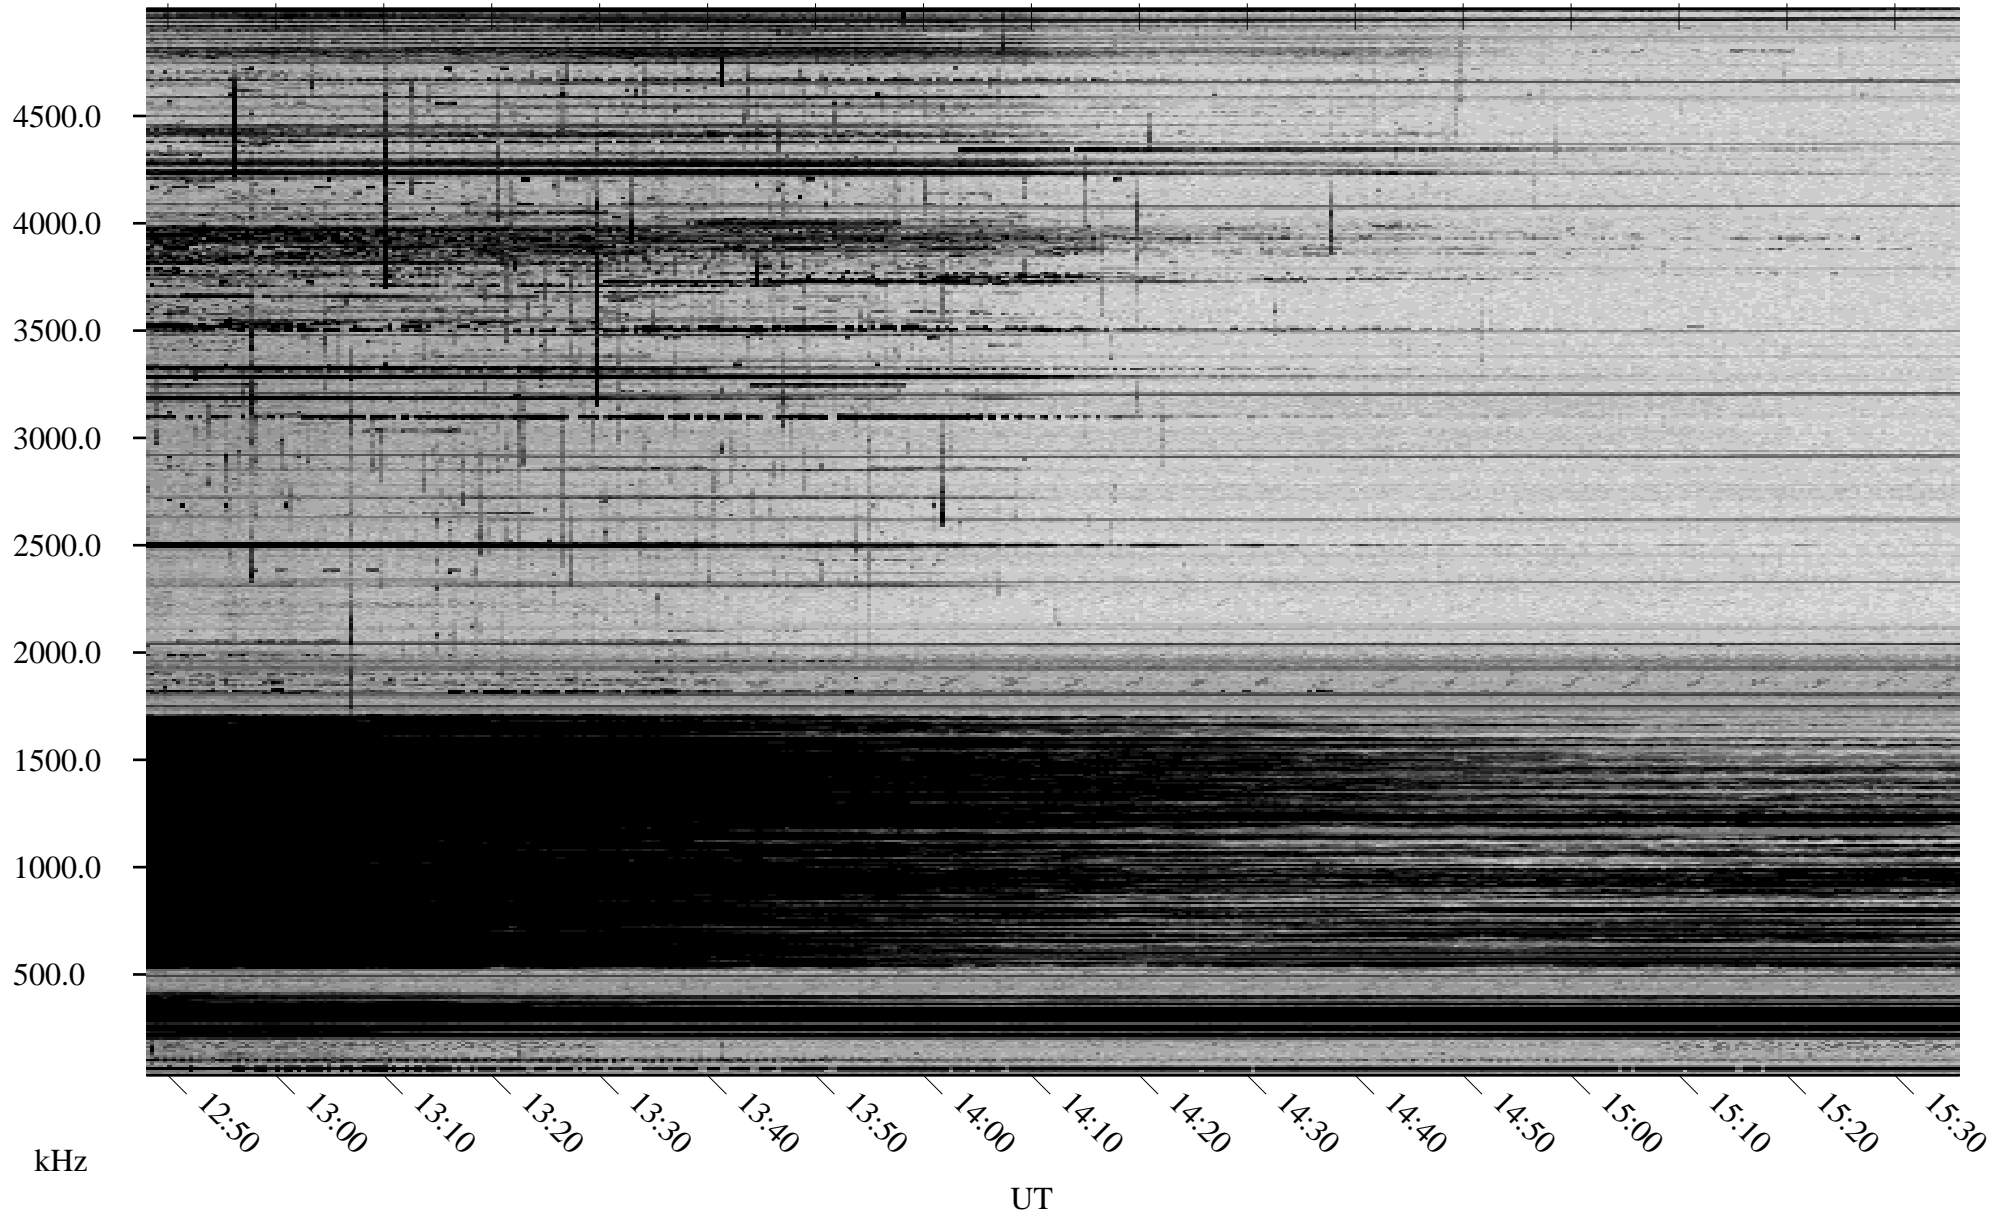

02/11/2010 Churchill, Manitoba

Linear Scale Black = 161 White = 15

ch10042l.r00SUm max_12

Page 1

02/11/2010 Churchill, Manitoba

Linear Scale Black = 161 White = 15

ch10042l.r00SUm max_12

Page 2

02/12/2010 Churchill, Manitoba

Linear Scale Black = 161 White = 15

ch10042l.r00SUm max_12

Page 3

02/12/2010 Churchill, Manitoba

Linear Scale Black = 161 White = 15

ch10042l.r00SUm max_12

Page 4

02/12/2010 Churchill, Manitoba

Linear Scale Black = 161 White = 15

ch10042l.r00SUm max_12

Page 5

02/12/2010 Churchill, Manitoba

Linear Scale Black = 161 White = 15

ch10042l.r00SUm max_12

Page 6

02/12/2010 Churchill, Manitoba

Linear Scale Black = 161 White = 15

ch10042l.r00SUm max_12

Page 7

02/12/2010 Churchill, Manitoba

Linear Scale Black = 161 White = 15

ch10042l.r00SUm max_12

Page 8