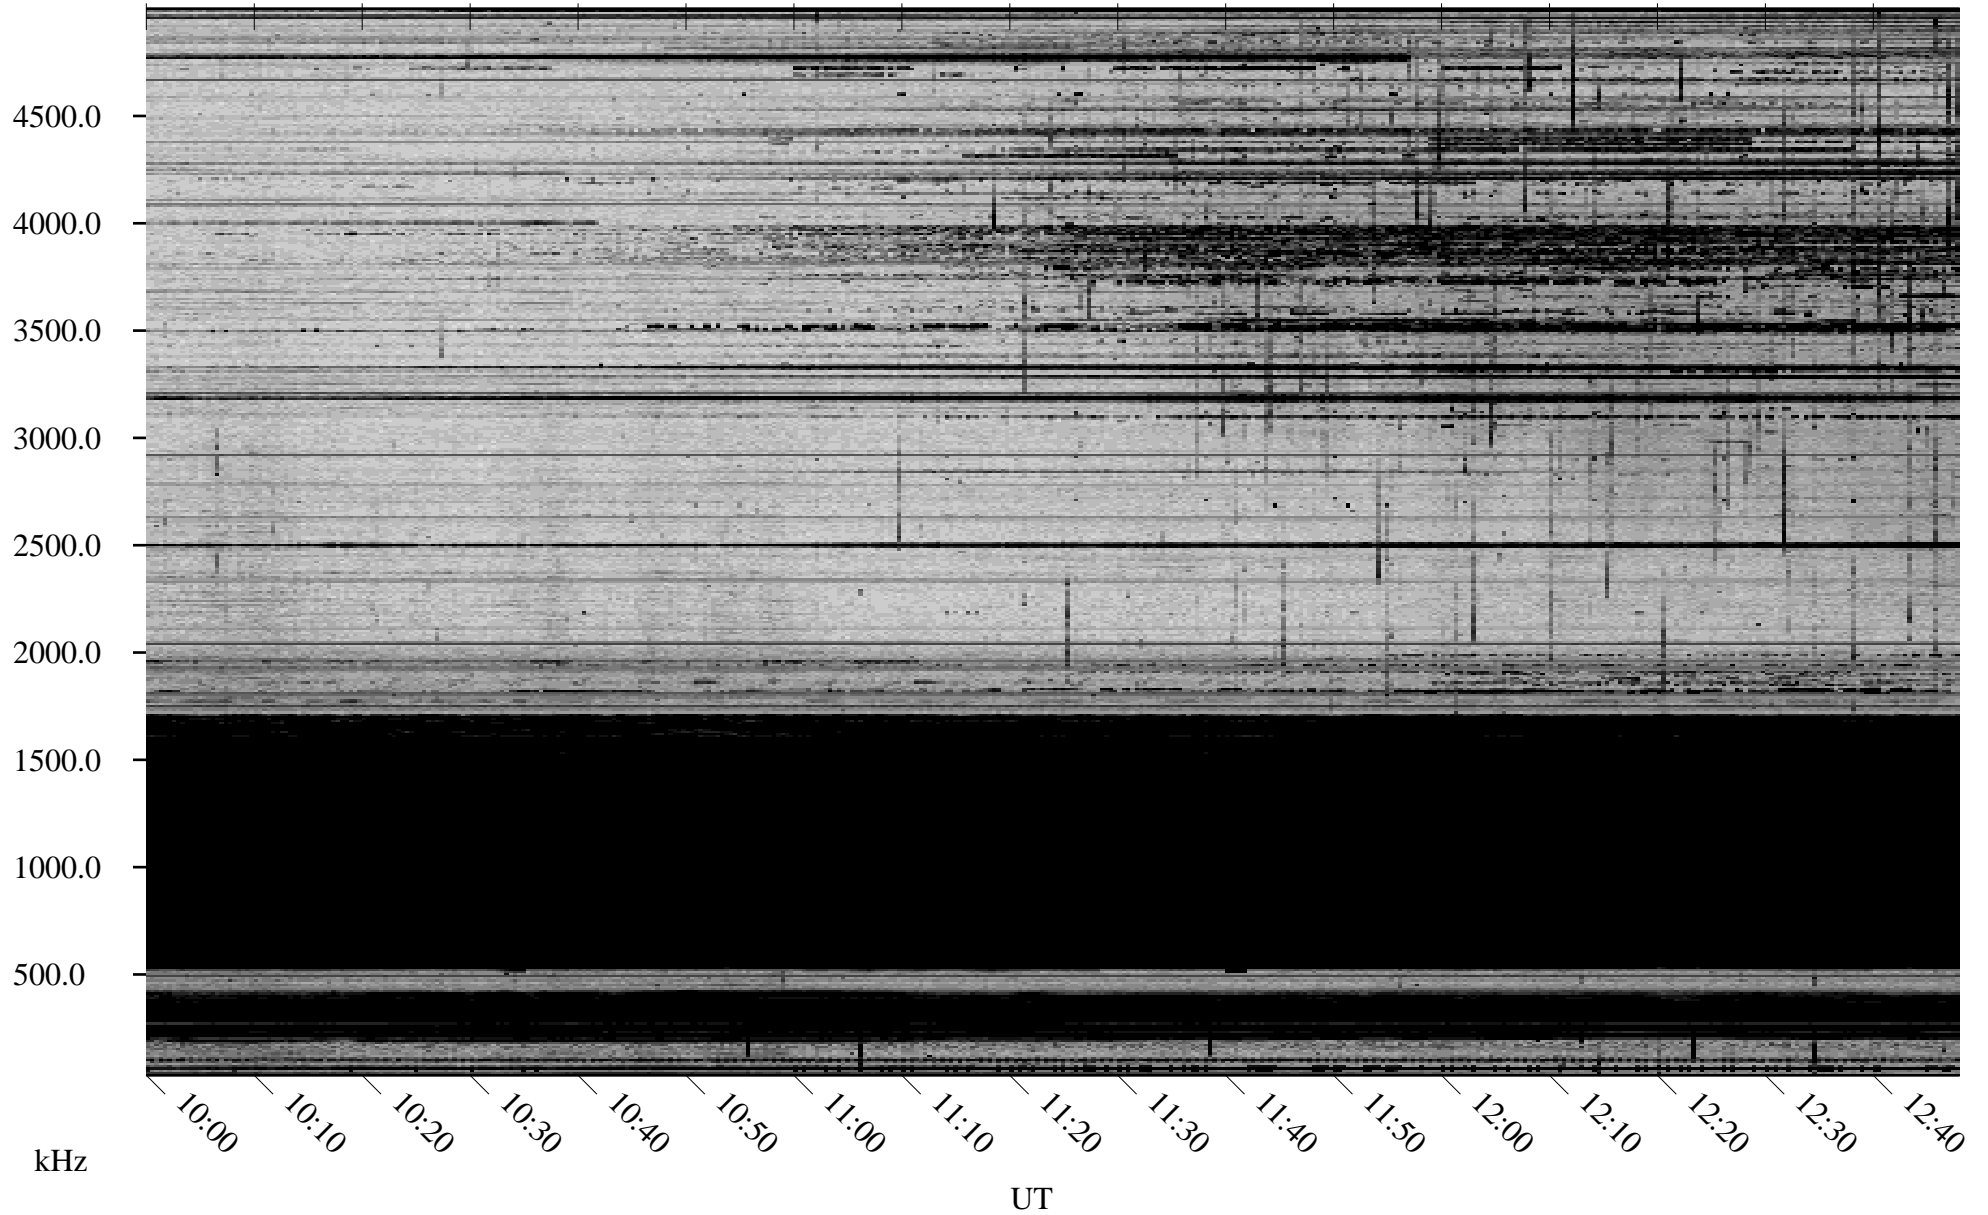

02/11/2010 Churchill, Manitoba

Linear Scale Black = 161 White = 15

ch10042l.r00SUm max_12

Page 1

02/11/2010 Churchill, Manitoba

Linear Scale Black = 161 White = 15

ch10042l.r00SUm max_12

Page 2

02/12/2010 Churchill, Manitoba

Linear Scale Black = 161 White = 15

ch10042l.r00SUm max_12

Page 3

02/12/2010 Churchill, Manitoba

Linear Scale Black = 161 White = 15

ch10042l.r00SUm max_12

Page 4

02/12/2010 Churchill, Manitoba

Linear Scale Black = 161 White = 15

ch10042l.r00SUm max_12

Page 5

02/12/2010 Churchill, Manitoba

Linear Scale Black = 161 White = 15

ch10042l.r00SUm max_12

Page 6

02/12/2010 Churchill, Manitoba

Linear Scale Black = 161 White = 15

ch10042l.r00SUm max_12

Page 7

02/12/2010 Churchill, Manitoba

Linear Scale Black = 161 White = 15

ch10042l.r00SUm max_12

Page 8