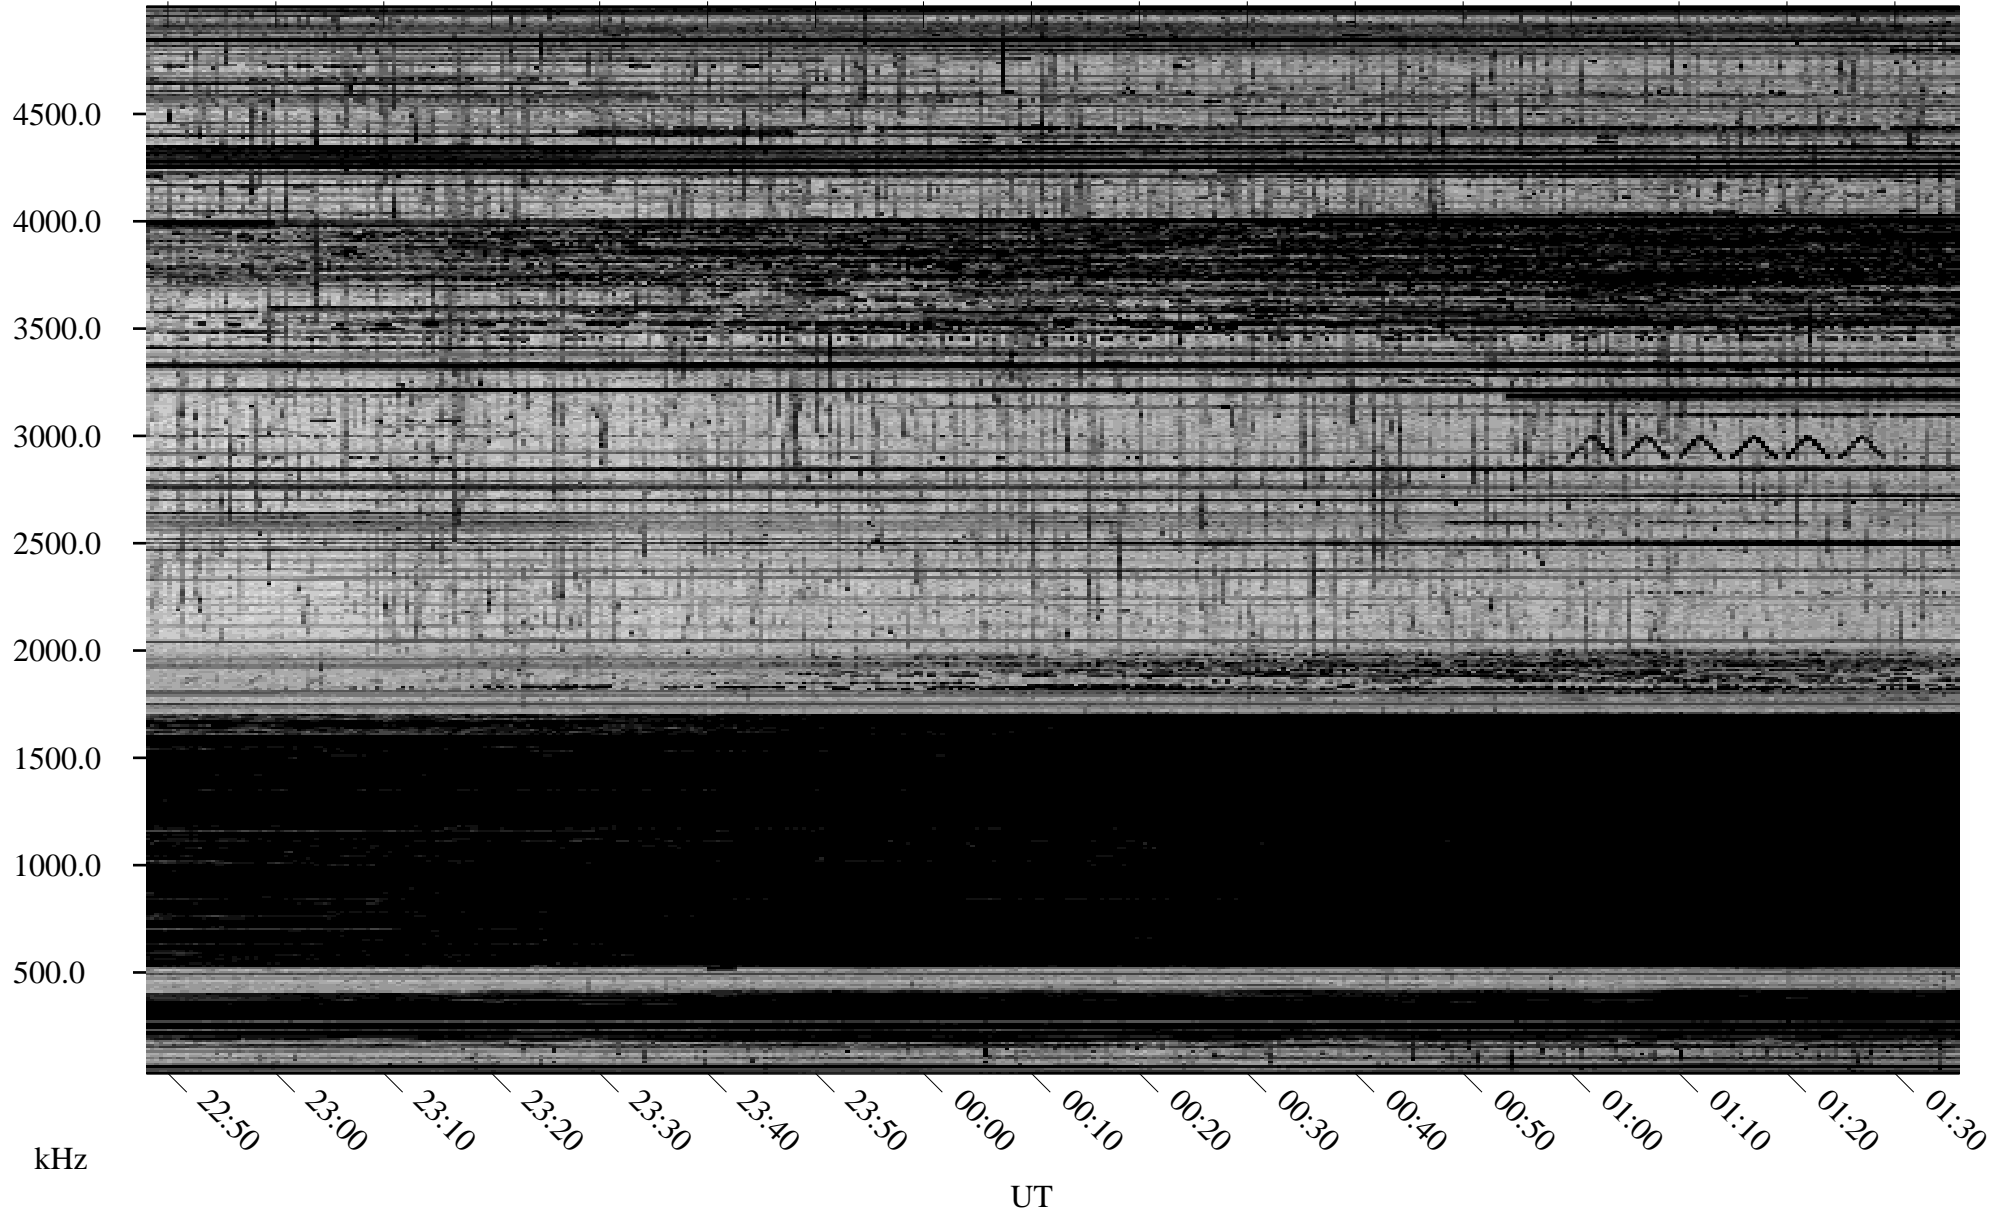

02/11/2010 Churchill, Manitoba

Linear Scale Black = 161 White = 15

ch10042l.r00SUm max_12

Page 1

02/11/2010 Churchill, Manitoba

Linear Scale Black = 161 White = 15

ch10042l.r00SUm max_12

Page 2

02/12/2010 Churchill, Manitoba

Linear Scale Black = 161 White = 15

ch10042l.r00SUm max_12

Page 3

02/12/2010 Churchill, Manitoba

Linear Scale Black = 161 White = 15

ch10042l.r00SUm max_12

Page 4

02/12/2010 Churchill, Manitoba

Linear Scale Black = 161 White = 15

ch10042l.r00SUm max_12

Page 5

02/12/2010 Churchill, Manitoba

Linear Scale Black = 161 White = 15

ch10042l.r00SUm max_12

Page 6

02/12/2010 Churchill, Manitoba

Linear Scale Black = 161 White = 15

ch10042l.r00SUm max_12

Page 7

02/12/2010 Churchill, Manitoba

Linear Scale Black = 161 White = 15

ch10042l.r00SUm max_12

Page 8