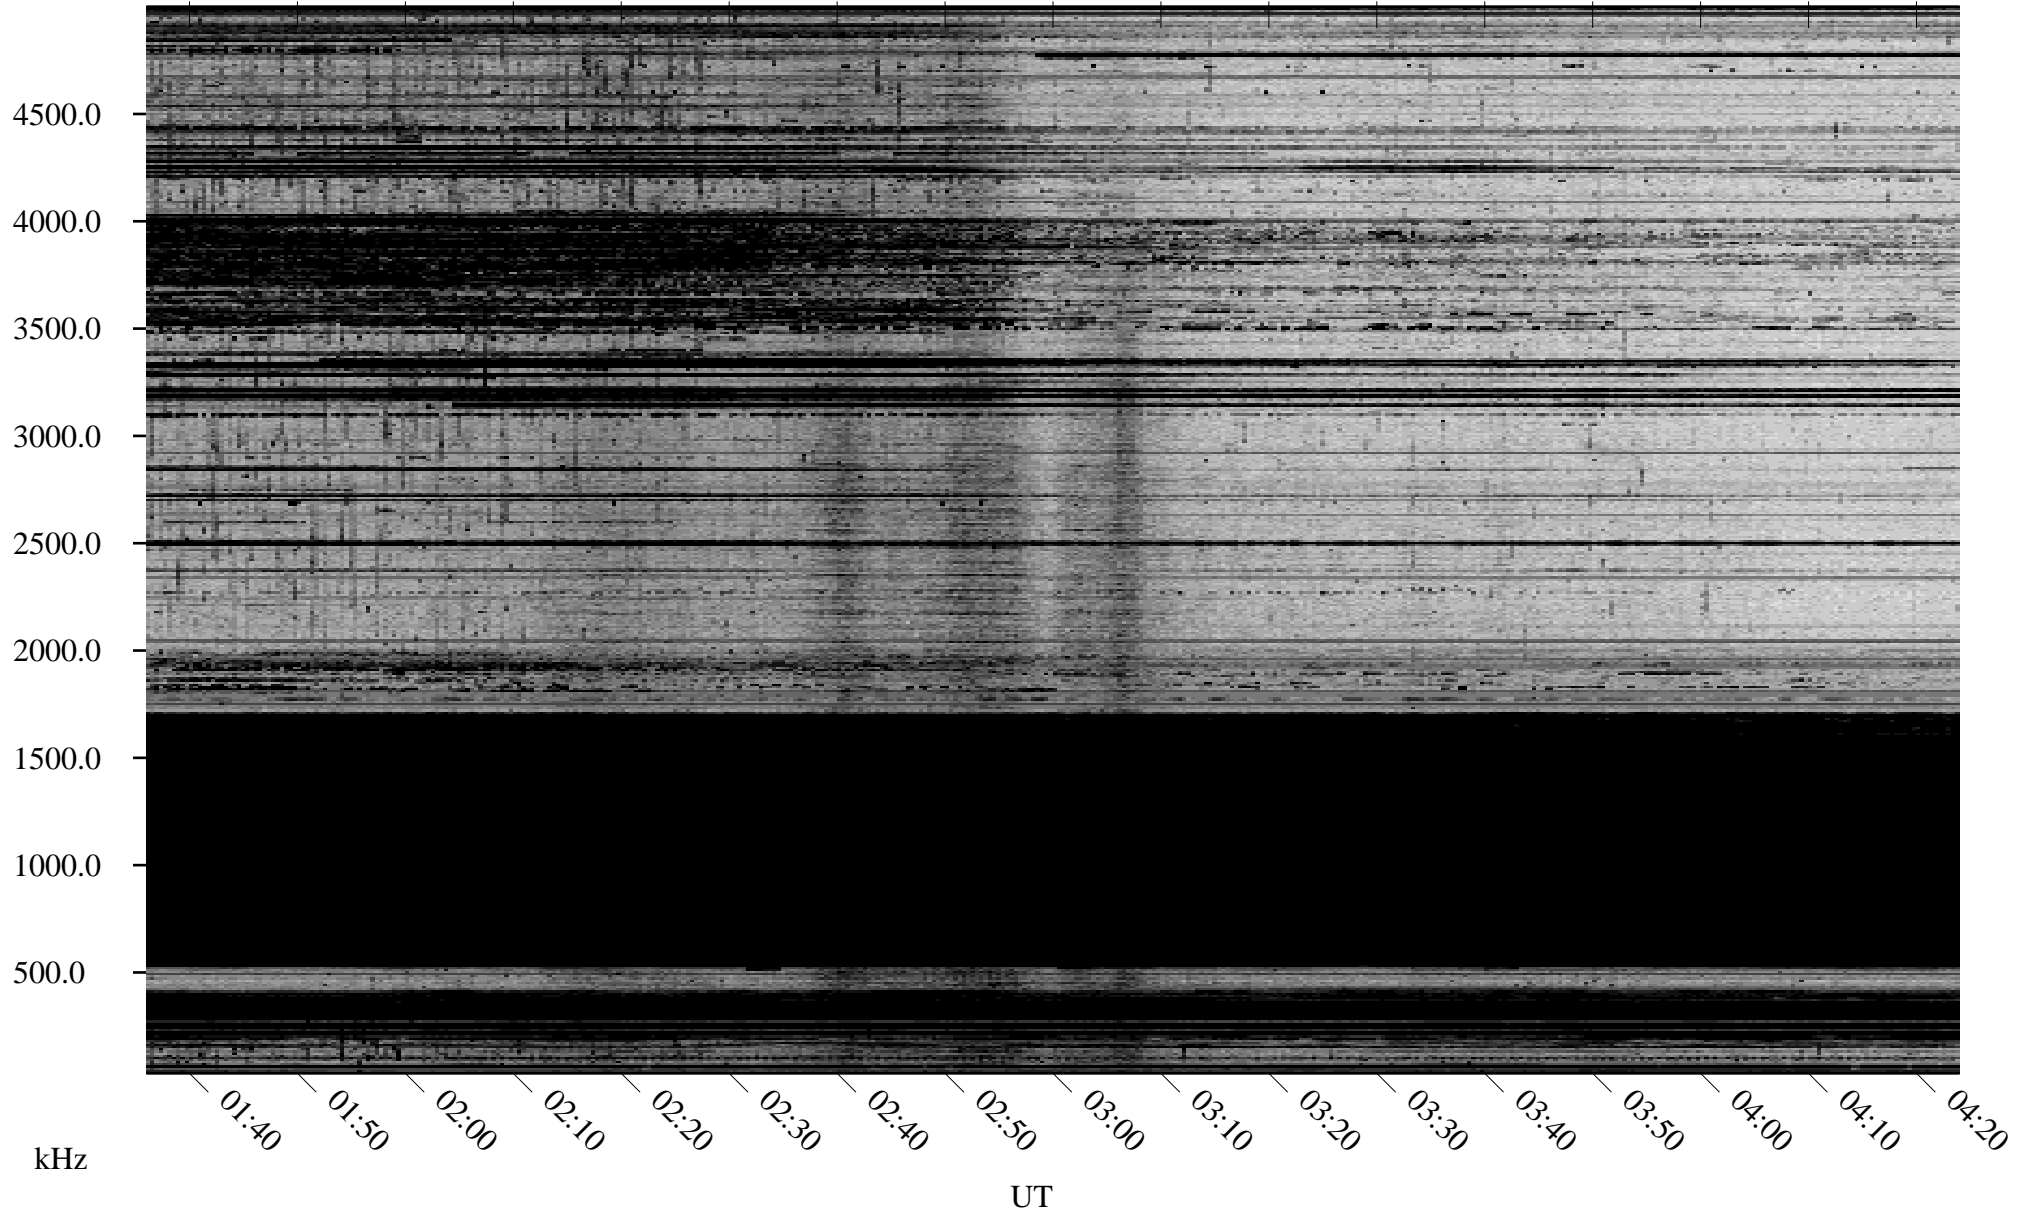

02/11/2010 Churchill, Manitoba

Linear Scale Black = 161 White = 15

ch10042l.r00SUm max_12

Page 1

02/11/2010 Churchill, Manitoba

Linear Scale Black = 161 White = 15

ch10042l.r00SUm max_12

Page 2

02/12/2010 Churchill, Manitoba

Linear Scale Black = 161 White = 15

ch10042l.r00SUm max_12

Page 3

02/12/2010 Churchill, Manitoba

Linear Scale Black = 161 White = 15

ch10042l.r00SUm max_12

Page 4

02/12/2010 Churchill, Manitoba

Linear Scale Black = 161 White = 15

ch10042l.r00SUm max_12

Page 5

02/12/2010 Churchill, Manitoba

Linear Scale Black = 161 White = 15

ch10042l.r00SUm max_12

Page 6

02/12/2010 Churchill, Manitoba

Linear Scale Black = 161 White = 15

ch10042l.r00SUm max_12

Page 7

02/12/2010 Churchill, Manitoba

Linear Scale Black = 161 White = 15

ch10042l.r00SUm max_12

Page 8