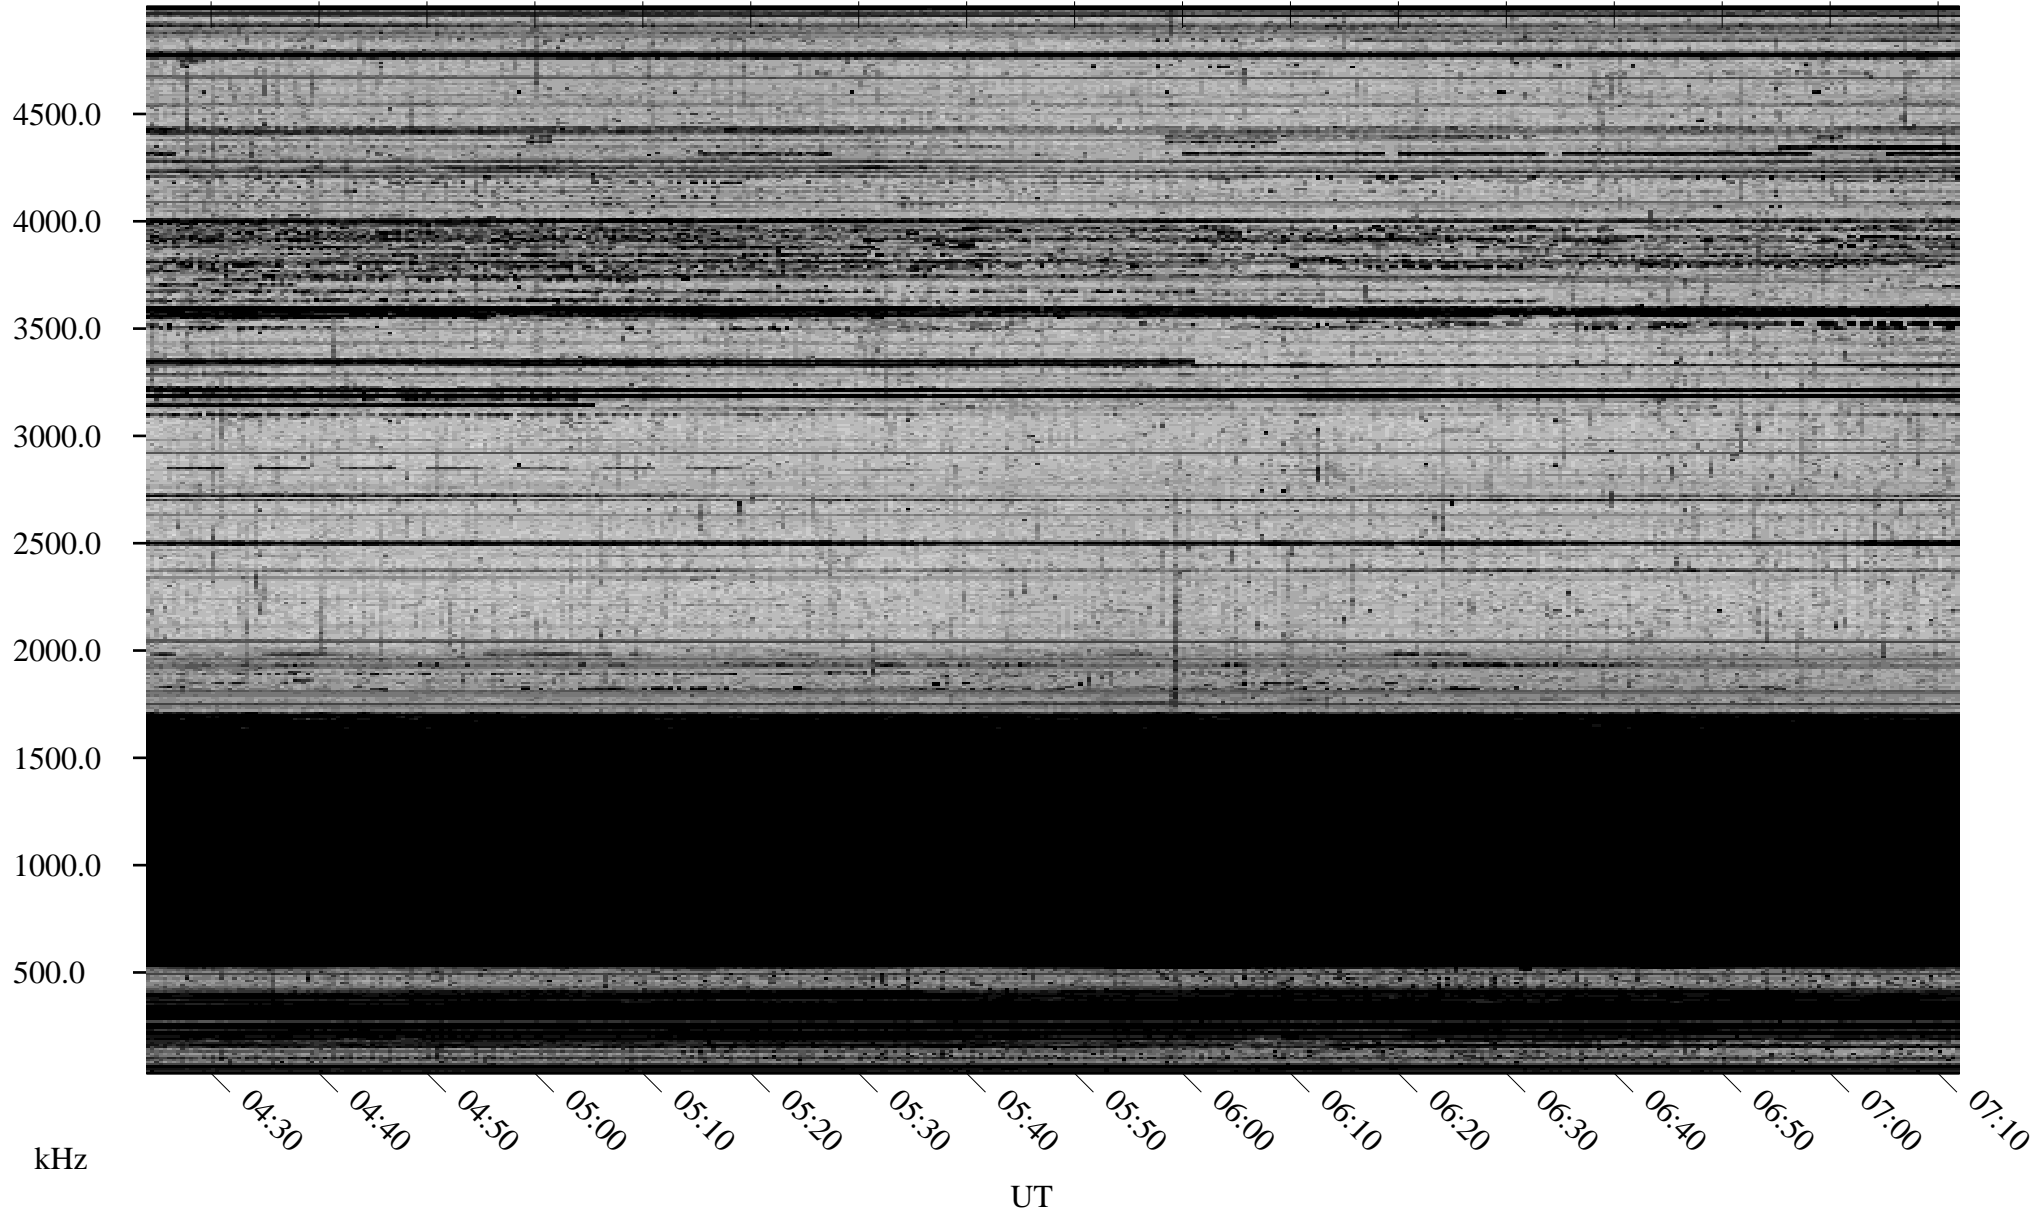

02/12/2010 Churchill, Manitoba

Linear Scale Black = 161 White = 15

ch10043l.r00SUm max_12

Page 1

02/12/2010 Churchill, Manitoba

Linear Scale Black = 161 White = 15

ch10043l.r00SUm max_12

Page 2

02/13/2010 Churchill, Manitoba

Linear Scale Black = 161 White = 15

ch10043l.r00SUm max_12

Page 3

02/13/2010 Churchill, Manitoba

Linear Scale Black = 161 White = 15

ch10043l.r00SUm max_12

Page 4

02/13/2010 Churchill, Manitoba

Linear Scale Black = 161 White = 15

ch10043l.r00SUm max_12

Page 5

02/13/2010 Churchill, Manitoba

Linear Scale Black = 161 White = 15

ch10043l.r00SUm max_12

Page 6

02/13/2010 Churchill, Manitoba

Linear Scale Black = 161 White = 15

ch10043l.r00SUm max_12

Page 7

02/13/2010 Churchill, Manitoba

Linear Scale Black = 161 White = 15

ch10043l.r00SUm max_12

Page 8