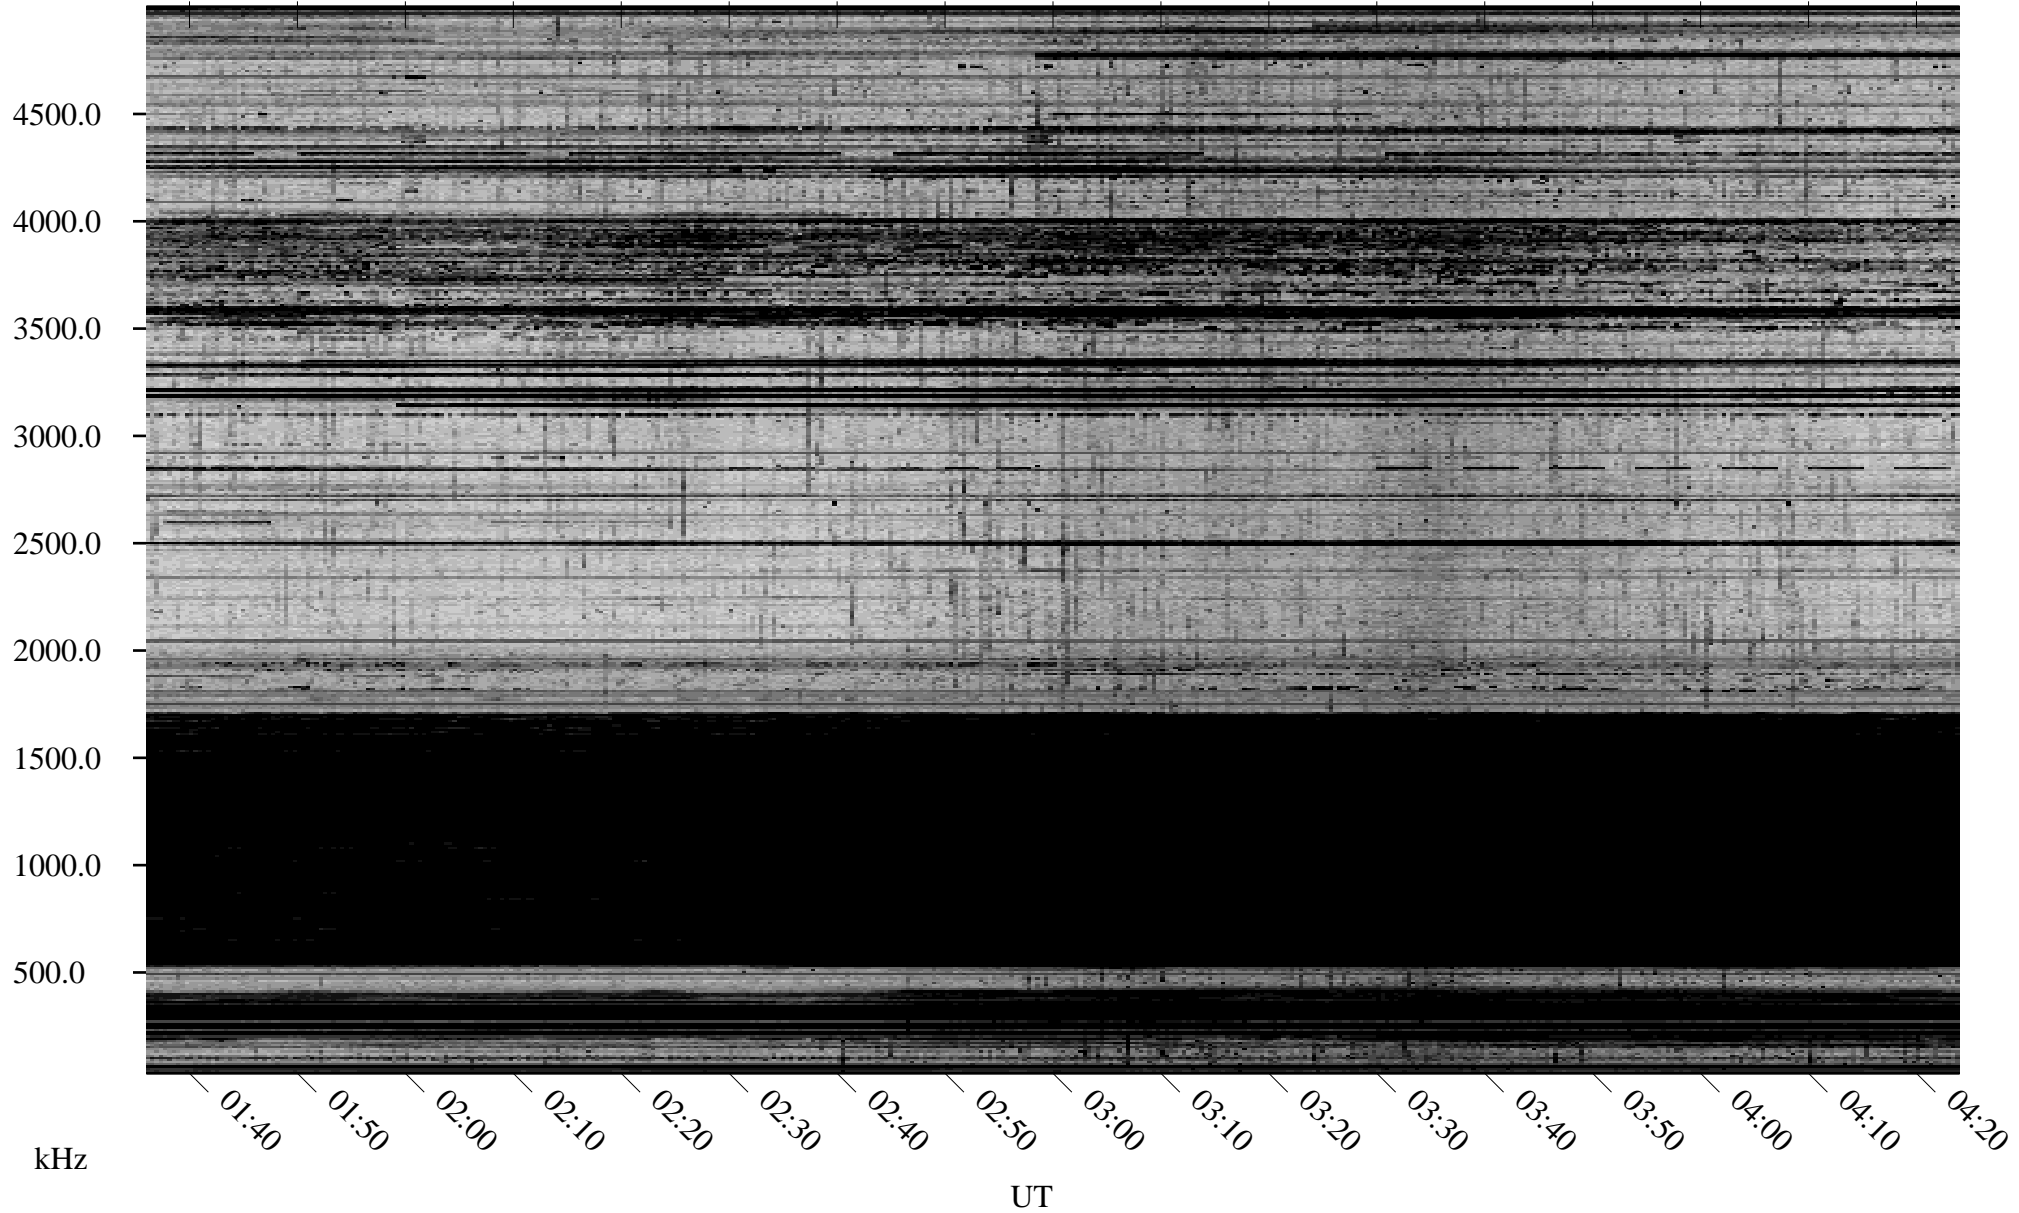

02/12/2010 Churchill, Manitoba

Linear Scale Black = 161 White = 15

ch10043l.r00SUm max_12

Page 1

02/12/2010 Churchill, Manitoba

Linear Scale Black = 161 White = 15

ch10043l.r00SUm max_12

Page 2

02/13/2010 Churchill, Manitoba

Linear Scale Black = 161 White = 15

ch10043l.r00SUm max_12

Page 3

02/13/2010 Churchill, Manitoba

Linear Scale Black = 161 White = 15

ch10043l.r00SUm max_12

Page 4

02/13/2010 Churchill, Manitoba

Linear Scale Black = 161 White = 15

ch10043l.r00SUm max_12

Page 5

02/13/2010 Churchill, Manitoba

Linear Scale Black = 161 White = 15

ch10043l.r00SUm max_12

Page 6

02/13/2010 Churchill, Manitoba

Linear Scale Black = 161 White = 15

ch10043l.r00SUm max_12

Page 7

02/13/2010 Churchill, Manitoba

Linear Scale Black = 161 White = 15

ch10043l.r00SUm max_12

Page 8