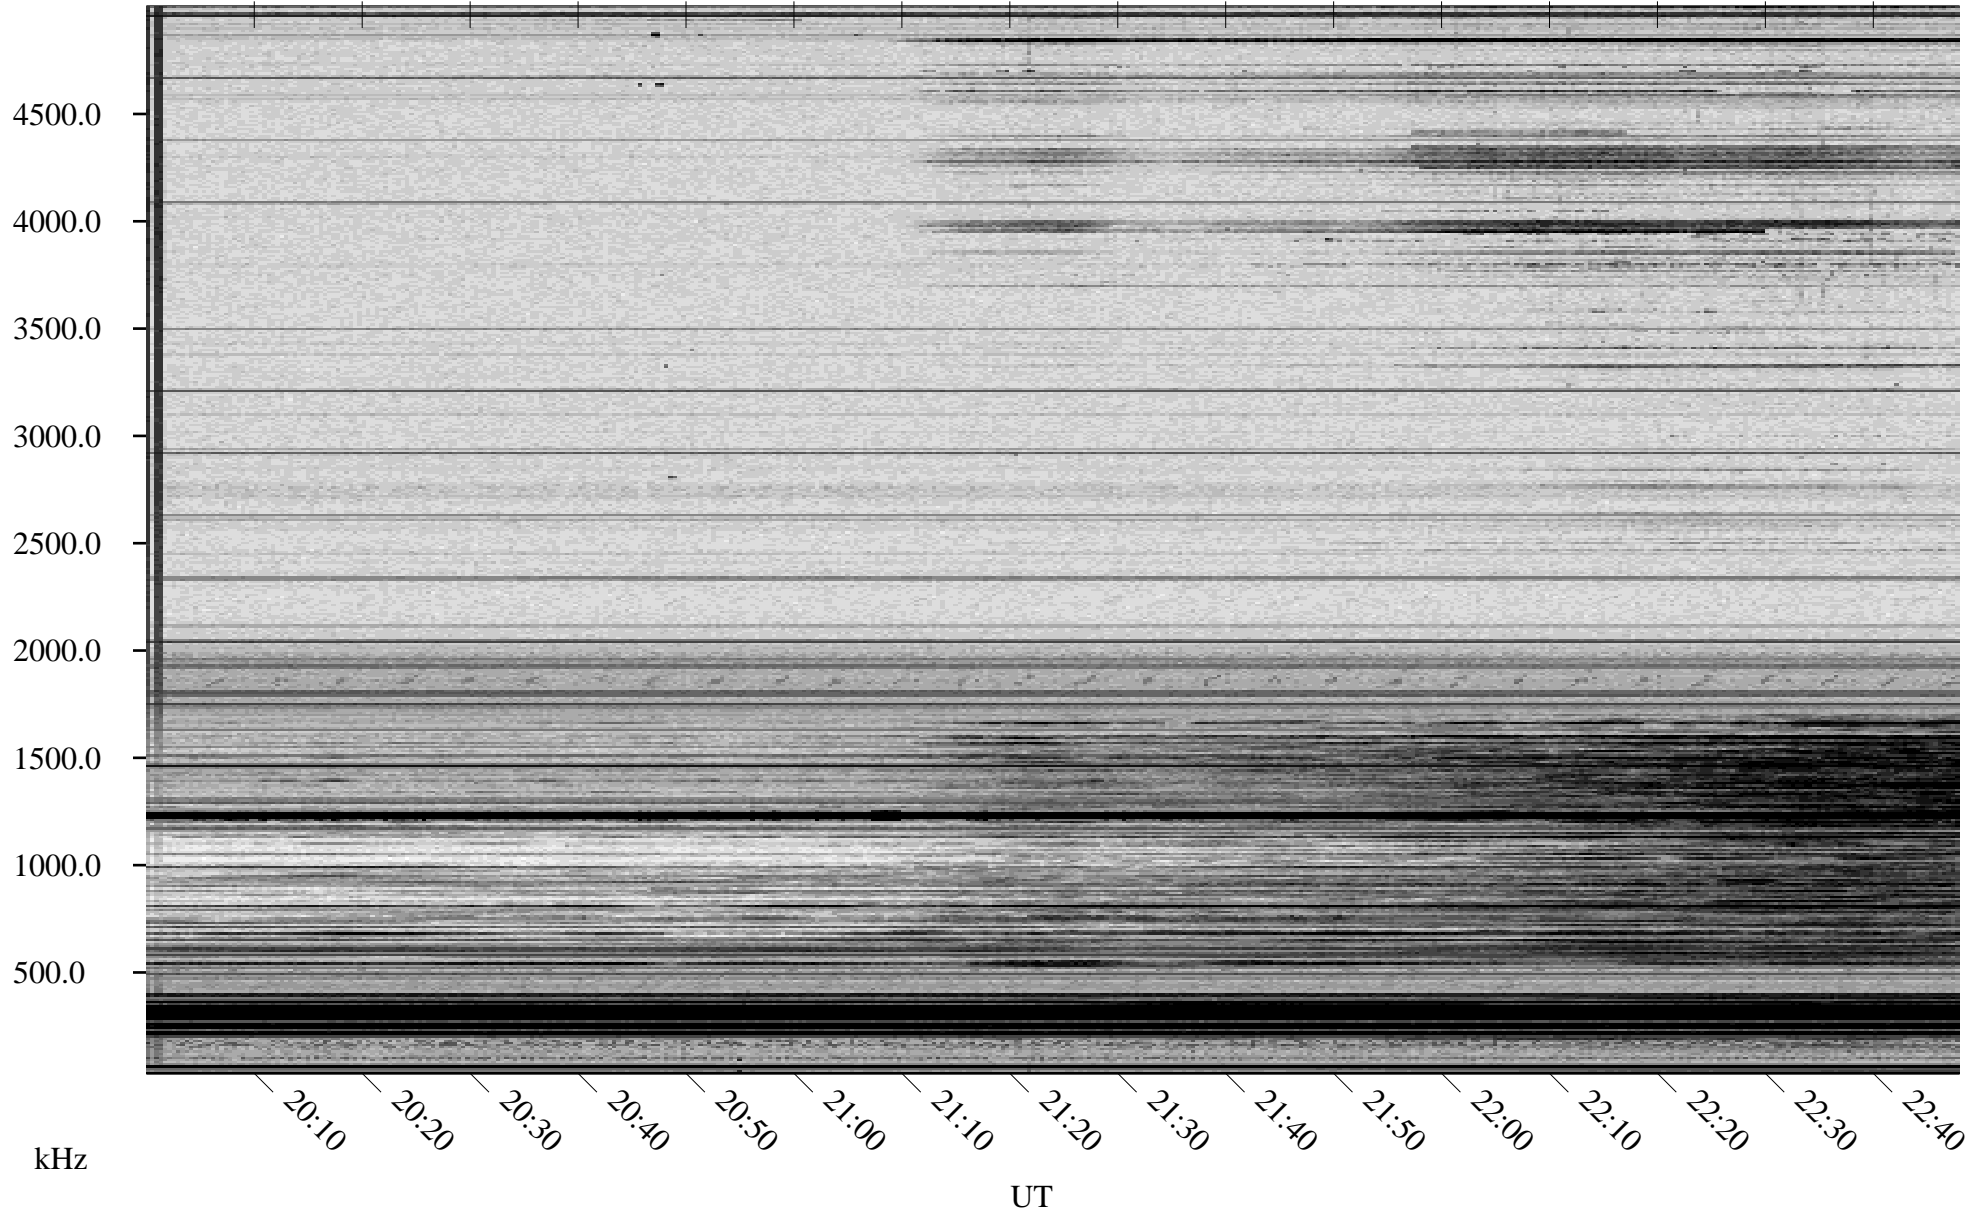

02/12/2010 Churchill, Manitoba

Linear Scale Black = 161 White = 15

ch10043l.r00SUm max_12

Page 1

02/12/2010 Churchill, Manitoba

Linear Scale Black = 161 White = 15

ch10043l.r00SUm max_12

Page 2

02/13/2010 Churchill, Manitoba

Linear Scale Black = 161 White = 15

ch10043l.r00SUm max_12

Page 3

02/13/2010 Churchill, Manitoba

Linear Scale Black = 161 White = 15

ch10043l.r00SUm max_12

Page 4

02/13/2010 Churchill, Manitoba

Linear Scale Black = 161 White = 15

ch10043l.r00SUm max_12

Page 5

02/13/2010 Churchill, Manitoba

Linear Scale Black = 161 White = 15

ch10043l.r00SUm max_12

Page 6

02/13/2010 Churchill, Manitoba

Linear Scale Black = 161 White = 15

ch10043l.r00SUm max_12

Page 7

02/13/2010 Churchill, Manitoba

Linear Scale Black = 161 White = 15

ch10043l.r00SUm max_12

Page 8