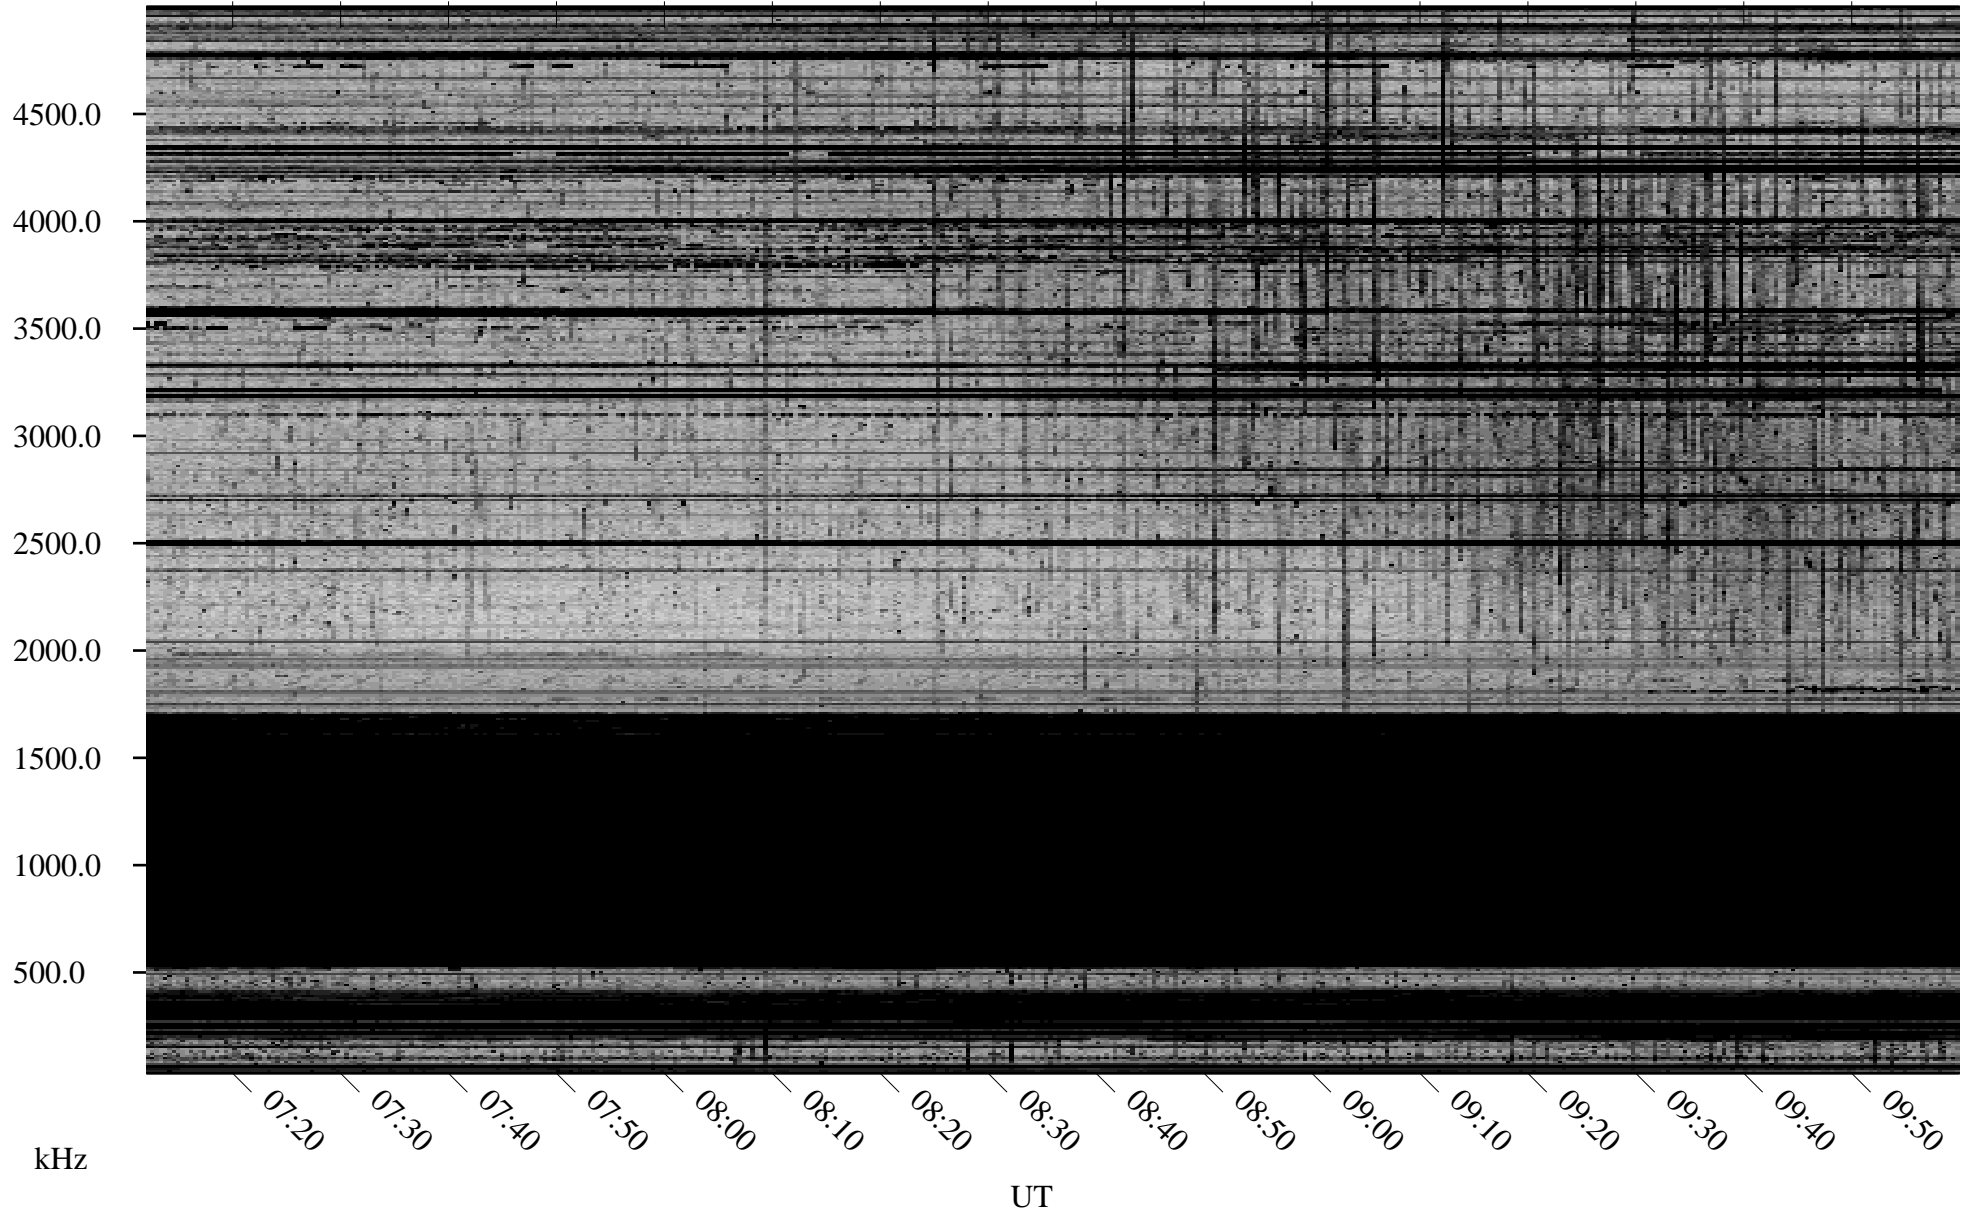

02/12/2010 Churchill, Manitoba

Linear Scale Black = 161 White = 15

ch10043l.r00SUm max_12

Page 1

02/12/2010 Churchill, Manitoba

Linear Scale Black = 161 White = 15

ch10043l.r00SUm max_12

Page 2

02/13/2010 Churchill, Manitoba

Linear Scale Black = 161 White = 15

ch10043l.r00SUm max_12

Page 3

02/13/2010 Churchill, Manitoba

Linear Scale Black = 161 White = 15

ch10043l.r00SUm max_12

Page 4

02/13/2010 Churchill, Manitoba

Linear Scale Black = 161 White = 15

ch10043l.r00SUm max_12

Page 5

02/13/2010 Churchill, Manitoba

Linear Scale Black = 161 White = 15

ch10043l.r00SUm max_12

Page 6

02/13/2010 Churchill, Manitoba

Linear Scale Black = 161 White = 15

ch10043l.r00SUm max_12

Page 7

02/13/2010 Churchill, Manitoba

Linear Scale Black = 161 White = 15

ch10043l.r00SUm max_12

Page 8