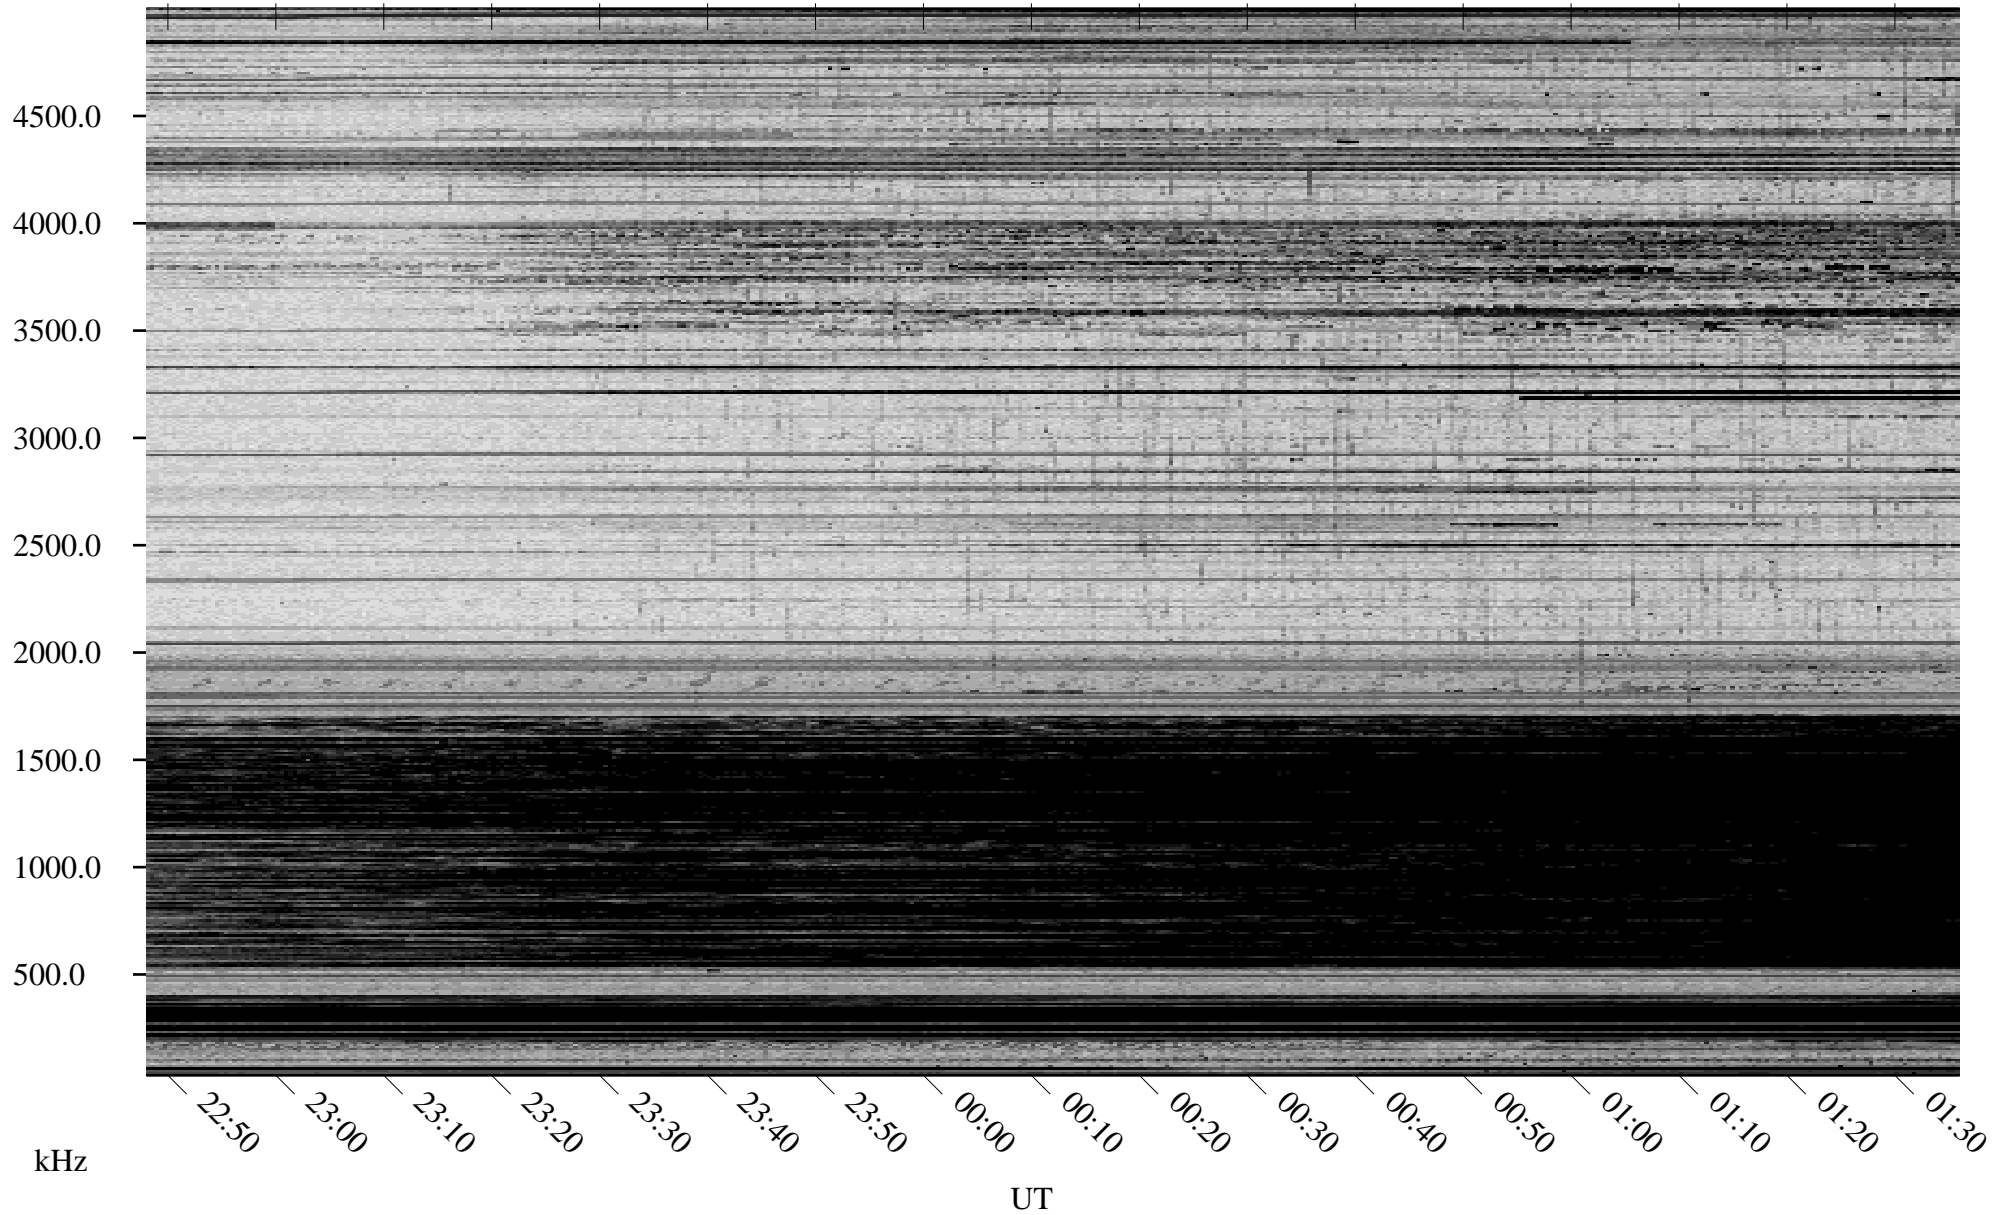

02/12/2010 Churchill, Manitoba

Linear Scale Black = 161 White = 15

ch10043l.r00SUm max_12

Page 1

02/12/2010 Churchill, Manitoba

Linear Scale Black = 161 White = 15

ch10043l.r00SUm max_12

Page 2

02/13/2010 Churchill, Manitoba

Linear Scale Black = 161 White = 15

ch10043l.r00SUm max_12

Page 3

02/13/2010 Churchill, Manitoba

Linear Scale Black = 161 White = 15

ch10043l.r00SUm max_12

Page 4

02/13/2010 Churchill, Manitoba

Linear Scale Black = 161 White = 15

ch10043l.r00SUm max_12

Page 5

02/13/2010 Churchill, Manitoba

Linear Scale Black = 161 White = 15

ch10043l.r00SUm max_12

Page 6

02/13/2010 Churchill, Manitoba

Linear Scale Black = 161 White = 15

ch10043l.r00SUm max_12

Page 7

02/13/2010 Churchill, Manitoba

Linear Scale Black = 161 White = 15

ch10043l.r00SUm max_12

Page 8