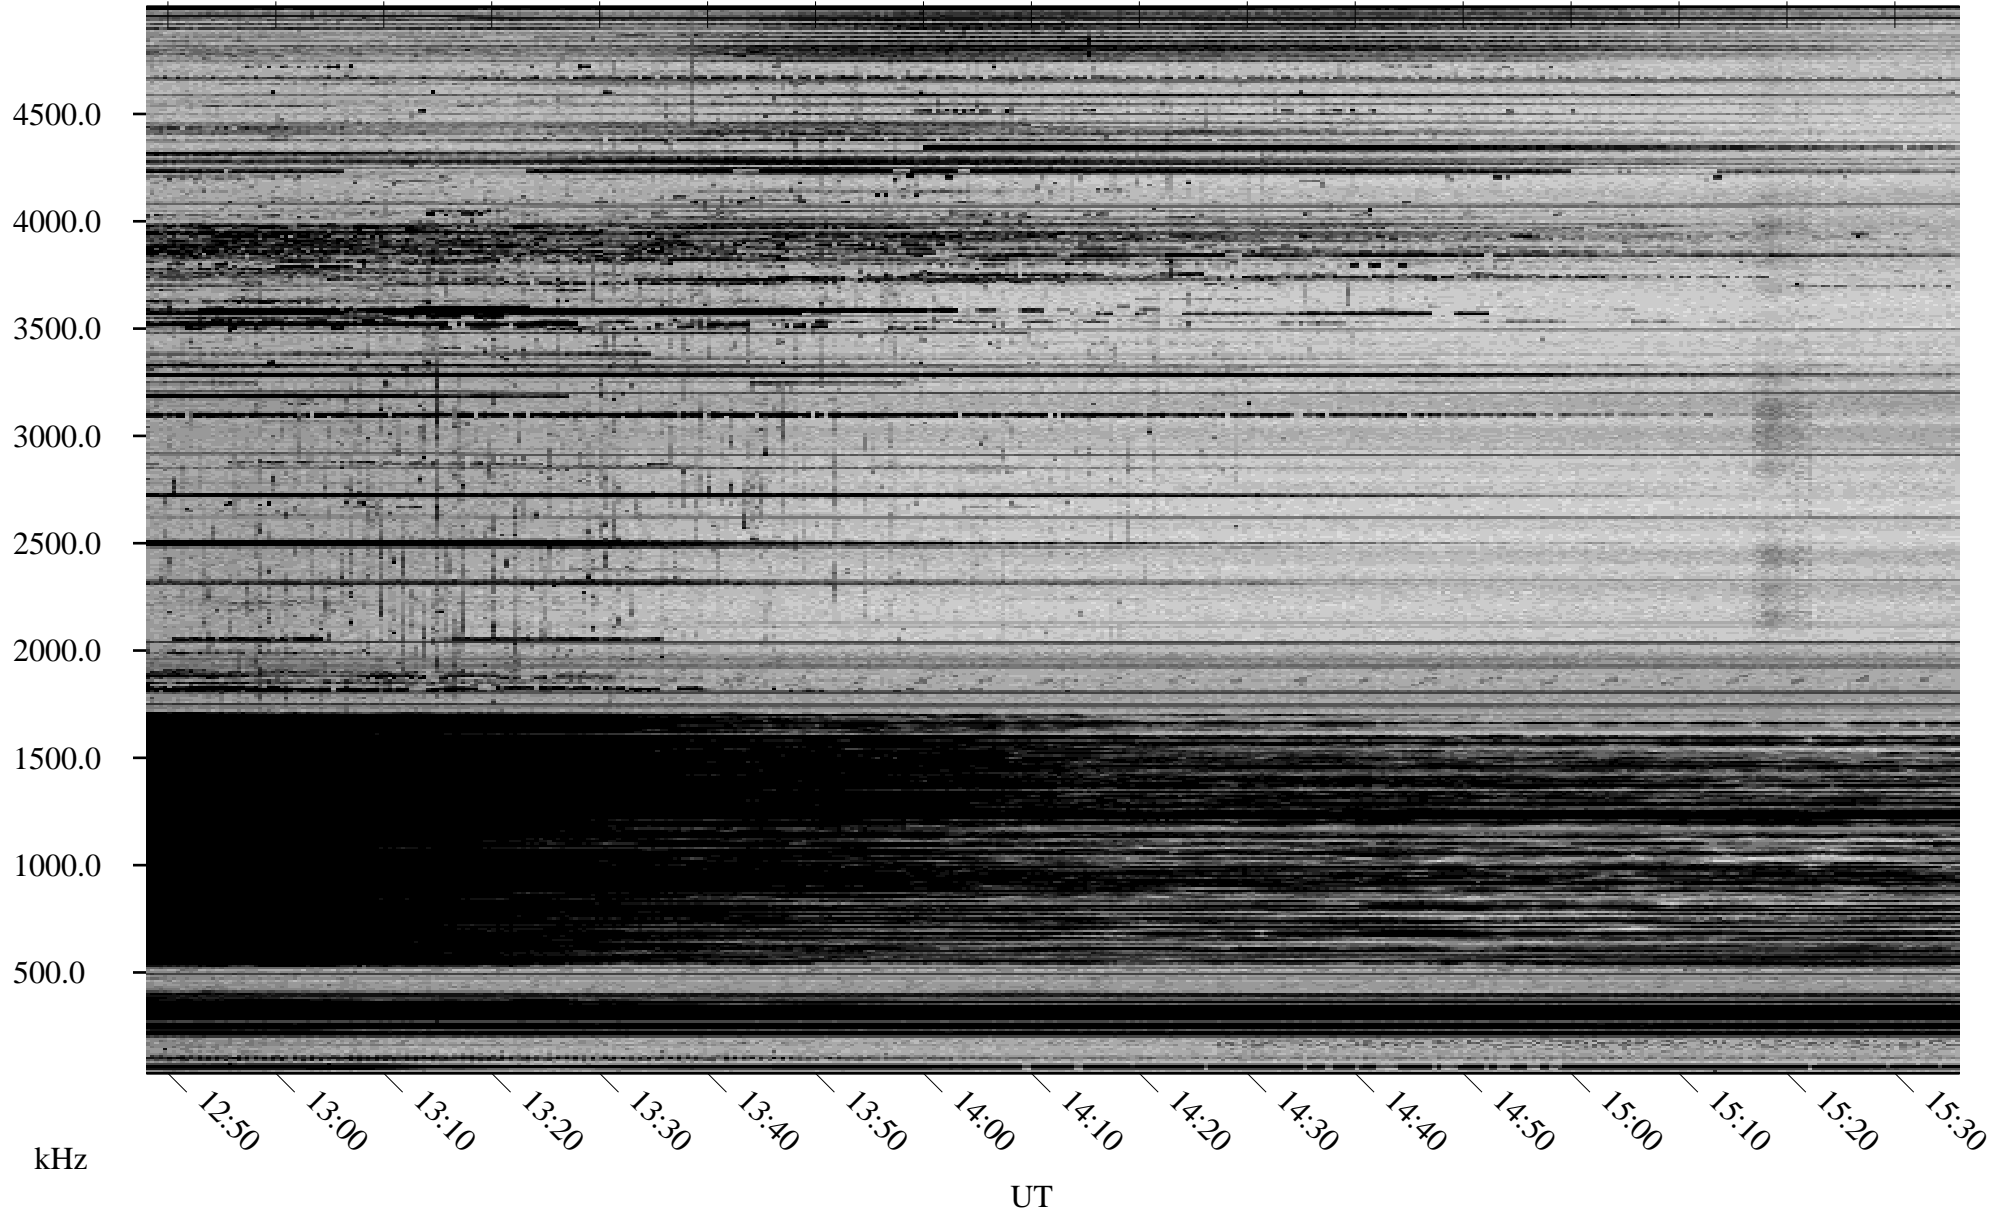

02/12/2010 Churchill, Manitoba

Linear Scale Black = 161 White = 15

ch10043l.r00SUm max_12

Page 1

02/12/2010 Churchill, Manitoba

Linear Scale Black = 161 White = 15

ch10043l.r00SUm max_12

Page 2

02/13/2010 Churchill, Manitoba

Linear Scale Black = 161 White = 15

ch10043l.r00SUm max_12

Page 3

02/13/2010 Churchill, Manitoba

Linear Scale Black = 161 White = 15

ch10043l.r00SUm max_12

Page 4

02/13/2010 Churchill, Manitoba

Linear Scale Black = 161 White = 15

ch10043l.r00SUm max_12

Page 5

02/13/2010 Churchill, Manitoba

Linear Scale Black = 161 White = 15

ch10043l.r00SUm max_12

Page 6

02/13/2010 Churchill, Manitoba

Linear Scale Black = 161 White = 15

ch10043l.r00SUm max_12

Page 7

02/13/2010 Churchill, Manitoba

Linear Scale Black = 161 White = 15

ch10043l.r00SUm max_12

Page 8