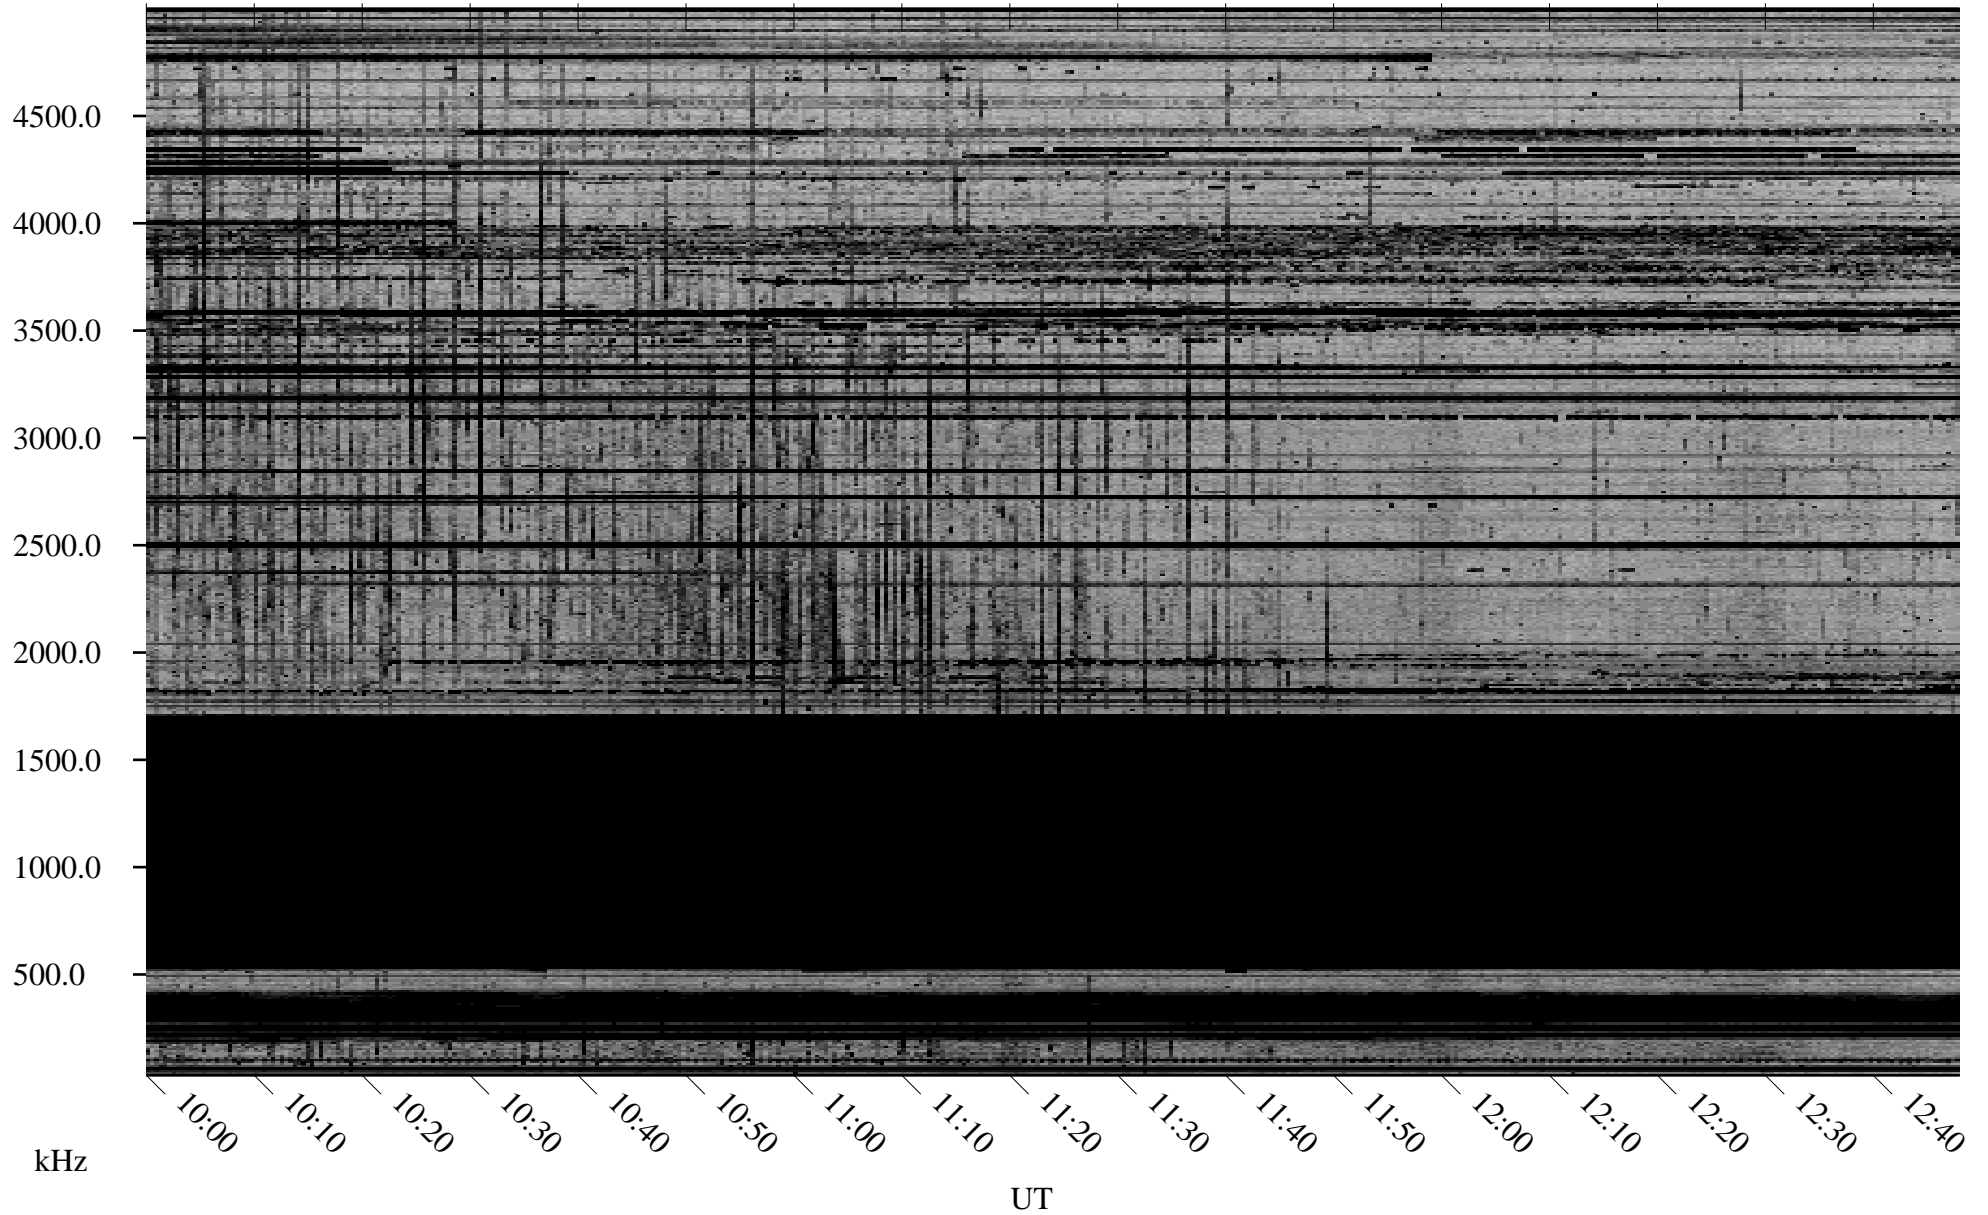

02/12/2010 Churchill, Manitoba

Linear Scale Black = 161 White = 15

ch10043l.r00SUm max_12

Page 1

02/12/2010 Churchill, Manitoba

Linear Scale Black = 161 White = 15

ch10043l.r00SUm max_12

Page 2

02/13/2010 Churchill, Manitoba

Linear Scale Black = 161 White = 15

ch10043l.r00SUm max_12

Page 3

02/13/2010 Churchill, Manitoba

Linear Scale Black = 161 White = 15

ch10043l.r00SUm max_12

Page 4

02/13/2010 Churchill, Manitoba

Linear Scale Black = 161 White = 15

ch10043l.r00SUm max_12

Page 5

02/13/2010 Churchill, Manitoba

Linear Scale Black = 161 White = 15

ch10043l.r00SUm max_12

Page 6

02/13/2010 Churchill, Manitoba

Linear Scale Black = 161 White = 15

ch10043l.r00SUm max_12

Page 7

02/13/2010 Churchill, Manitoba

Linear Scale Black = 161 White = 15

ch10043l.r00SUm max_12

Page 8