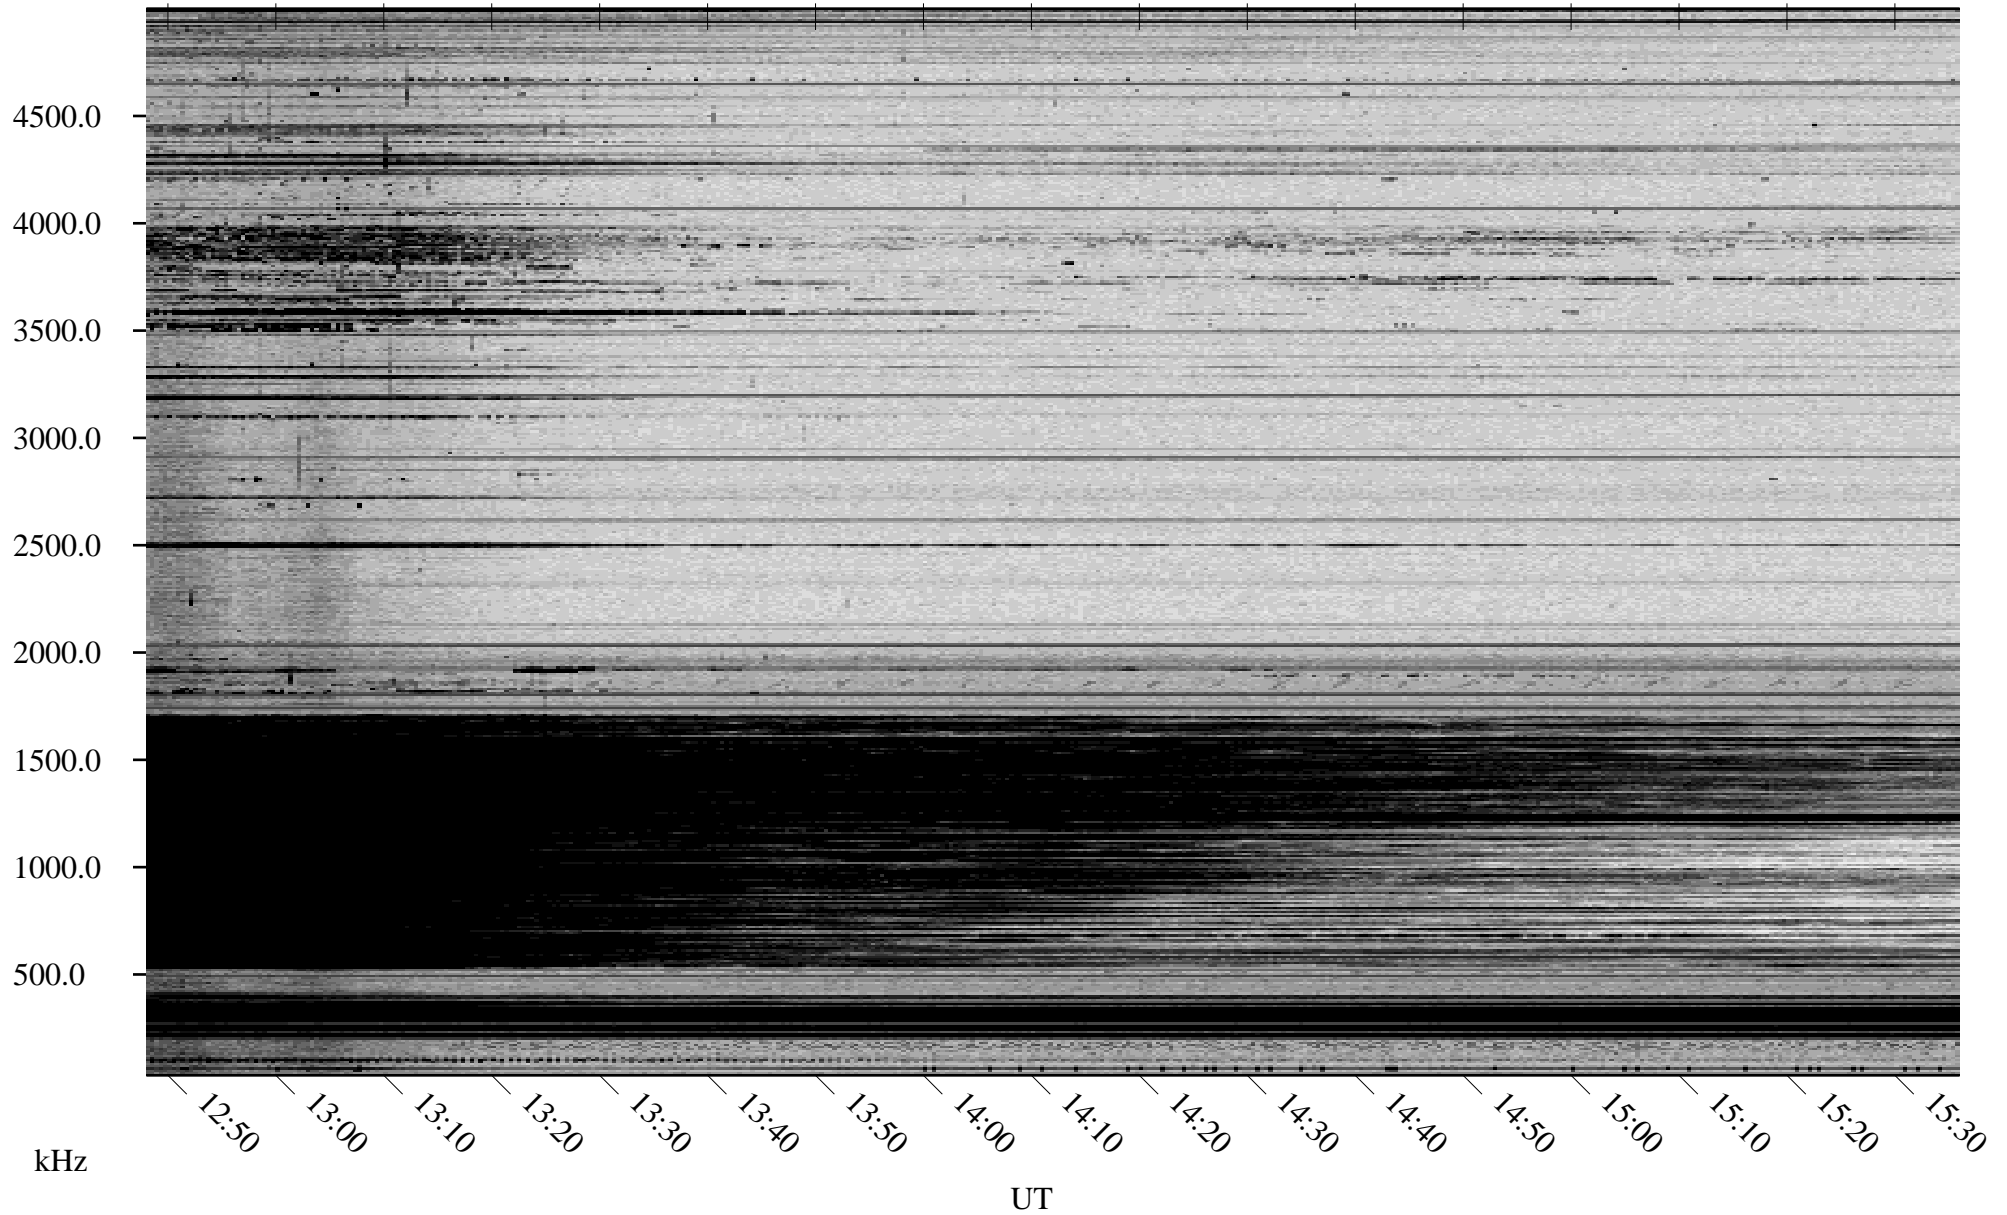

# 02/14/2010 Churchill, Manitoba

Linear Scale    Black = 161    White = 15

ch10044l.r00SUm max\_12

Page 5

# 02/14/2010 Churchill, Manitoba

Linear Scale    Black = 161    White = 15

ch10044l.r00SUm max\_12

Page 6

# 02/14/2010 Churchill, Manitoba

Linear Scale    Black = 161    White = 15

ch10044l.r00SUm max\_12

Page 7

# 02/14/2010 Churchill, Manitoba

Linear Scale    Black = 161    White = 15

ch10044l.r00SUm max\_12

Page 8