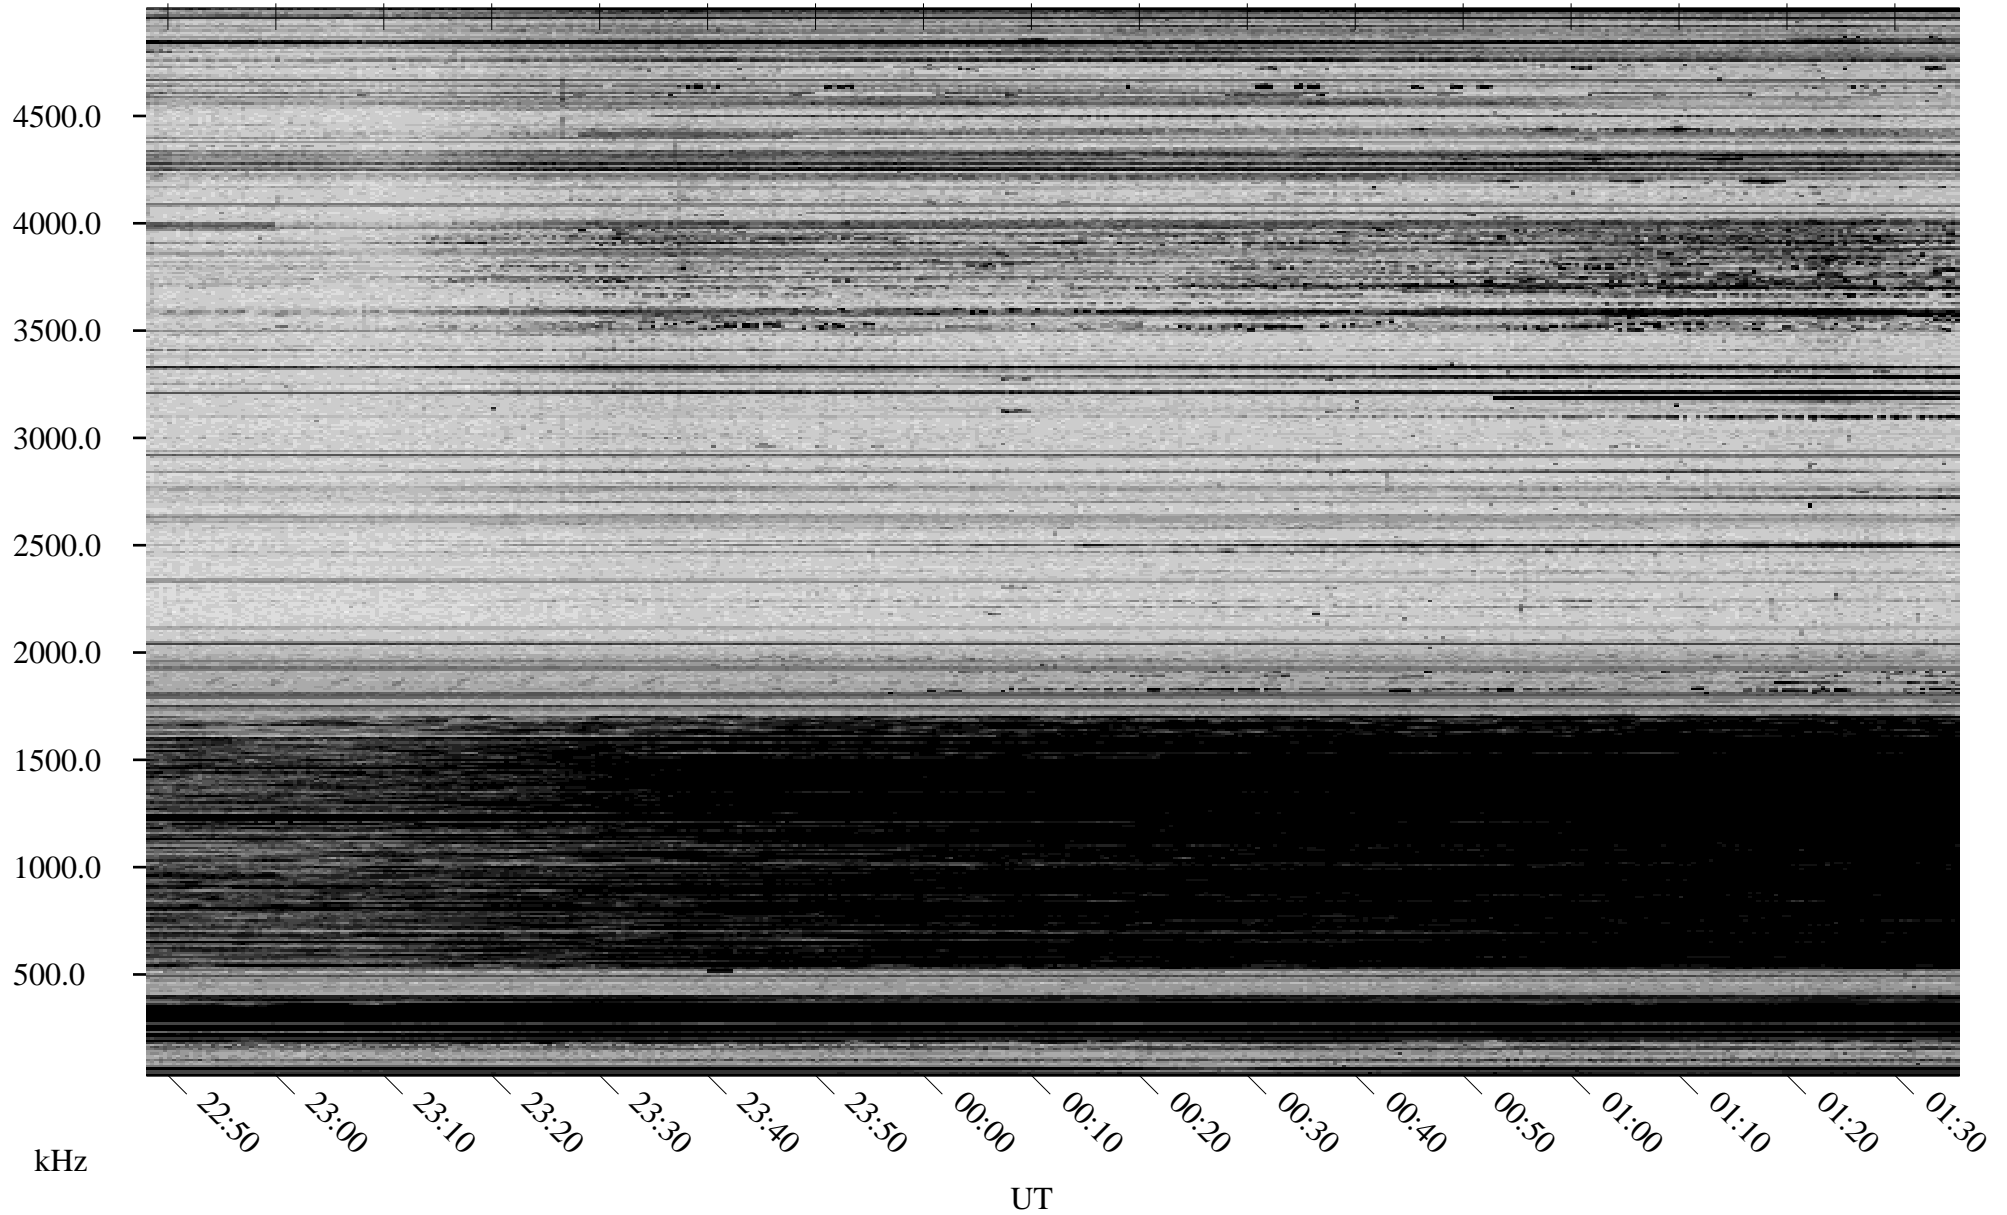

# 02/13/2010 Churchill, Manitoba

Linear Scale    Black = 161    White = 15

ch10044l.r00SUm max\_12

Page 1

# 02/13/2010 Churchill, Manitoba

Linear Scale    Black = 161    White = 15

ch10044l.r00SUm max\_12

Page 2

# 02/14/2010 Churchill, Manitoba

Linear Scale    Black = 161    White = 15

ch10044l.r00SUm max\_12

Page 3

# 02/14/2010 Churchill, Manitoba

Linear Scale    Black = 161    White = 15

ch10044l.r00SUm max\_12

Page 4