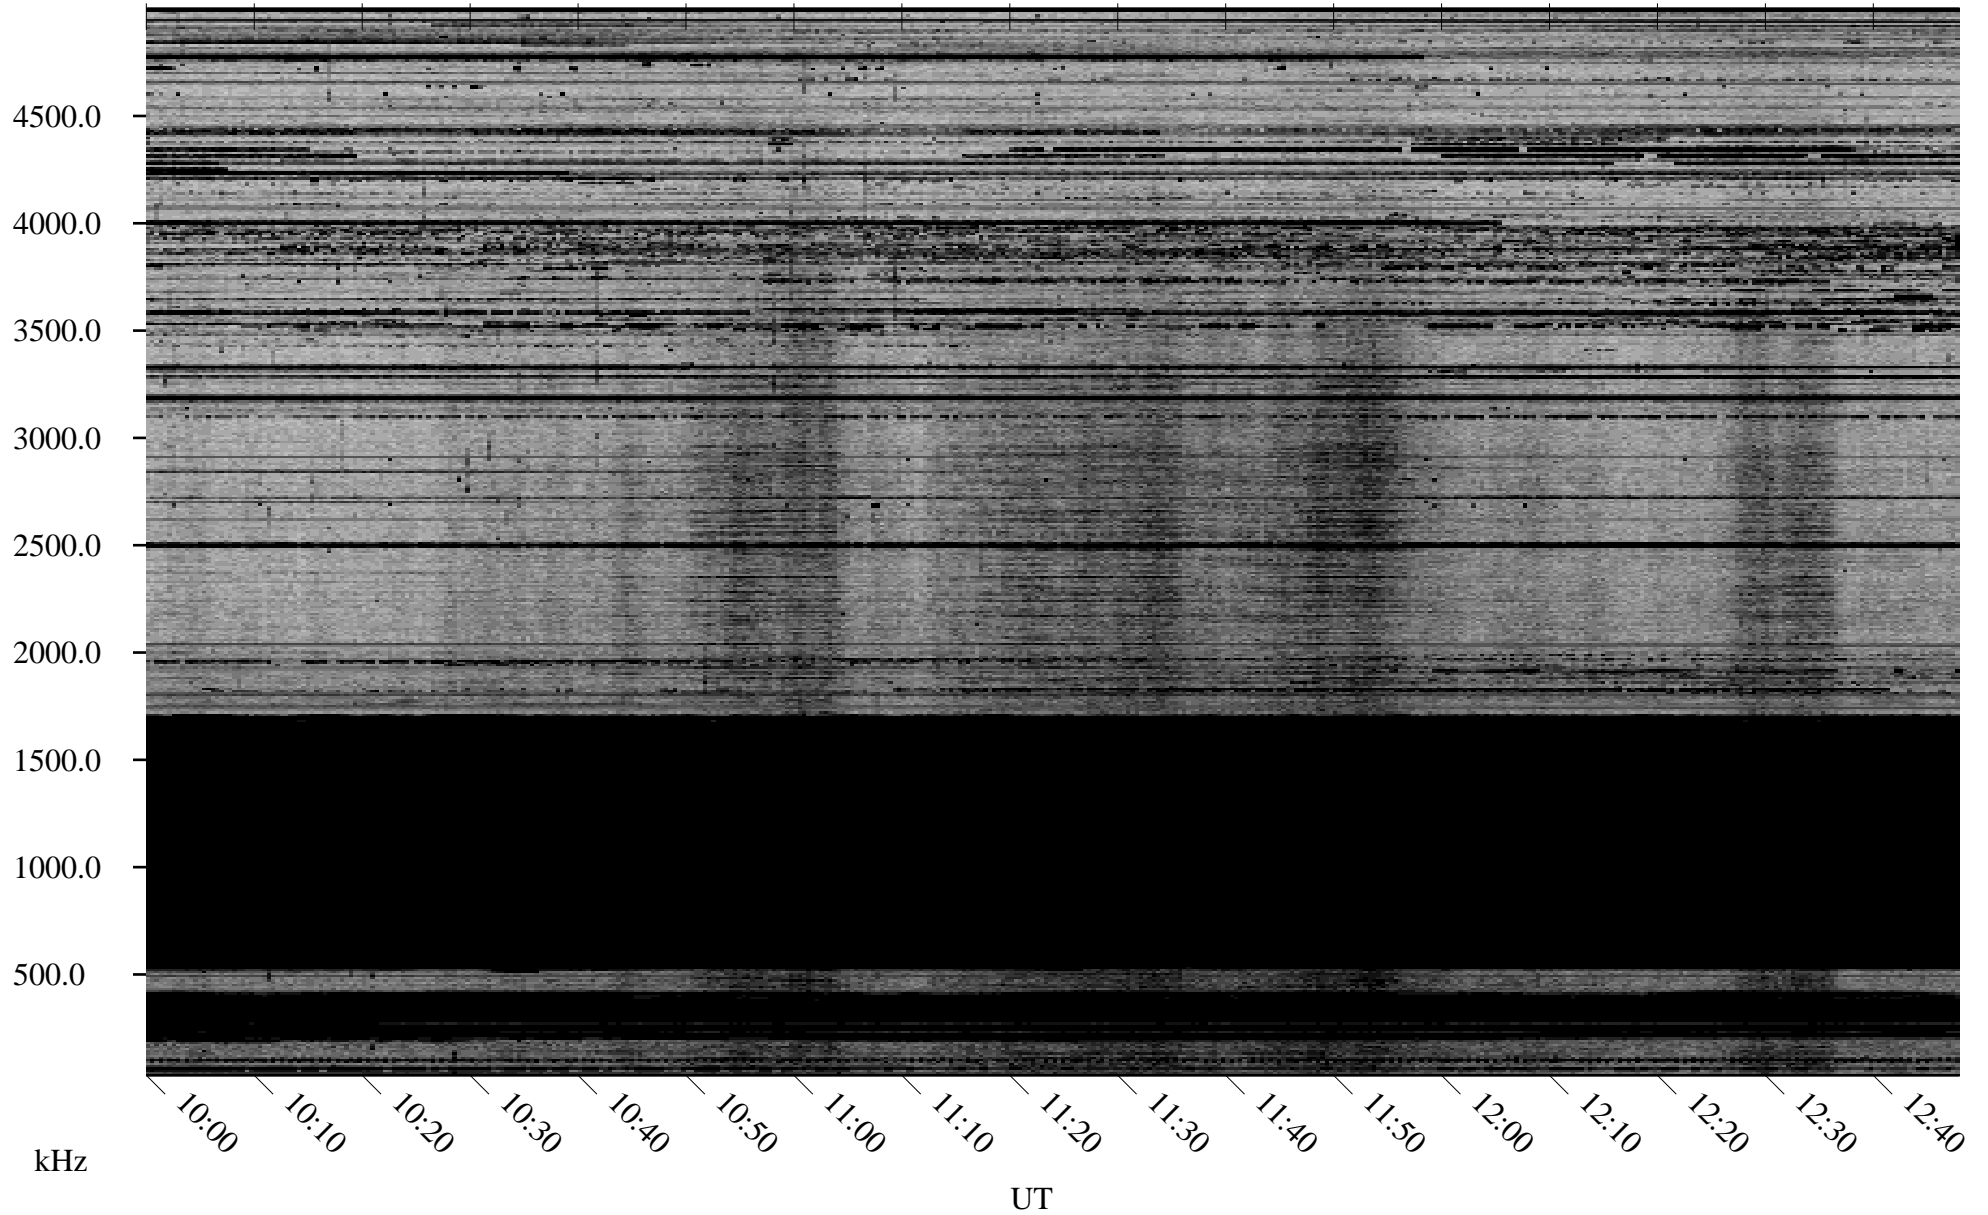

# 02/14/2010 Churchill, Manitoba

Linear Scale    Black = 161    White = 15

ch10044l.r00SUm max\_12

Page 4

# 02/14/2010 Churchill, Manitoba

Linear Scale    Black = 161    White = 15

ch10044l.r00SUm max\_12

Page 5

# 02/14/2010 Churchill, Manitoba

Linear Scale    Black = 161    White = 15

ch10044l.r00SUm max\_12

Page 6

# 02/14/2010 Churchill, Manitoba

Linear Scale    Black = 161    White = 15

ch10044l.r00SUm max\_12

Page 7