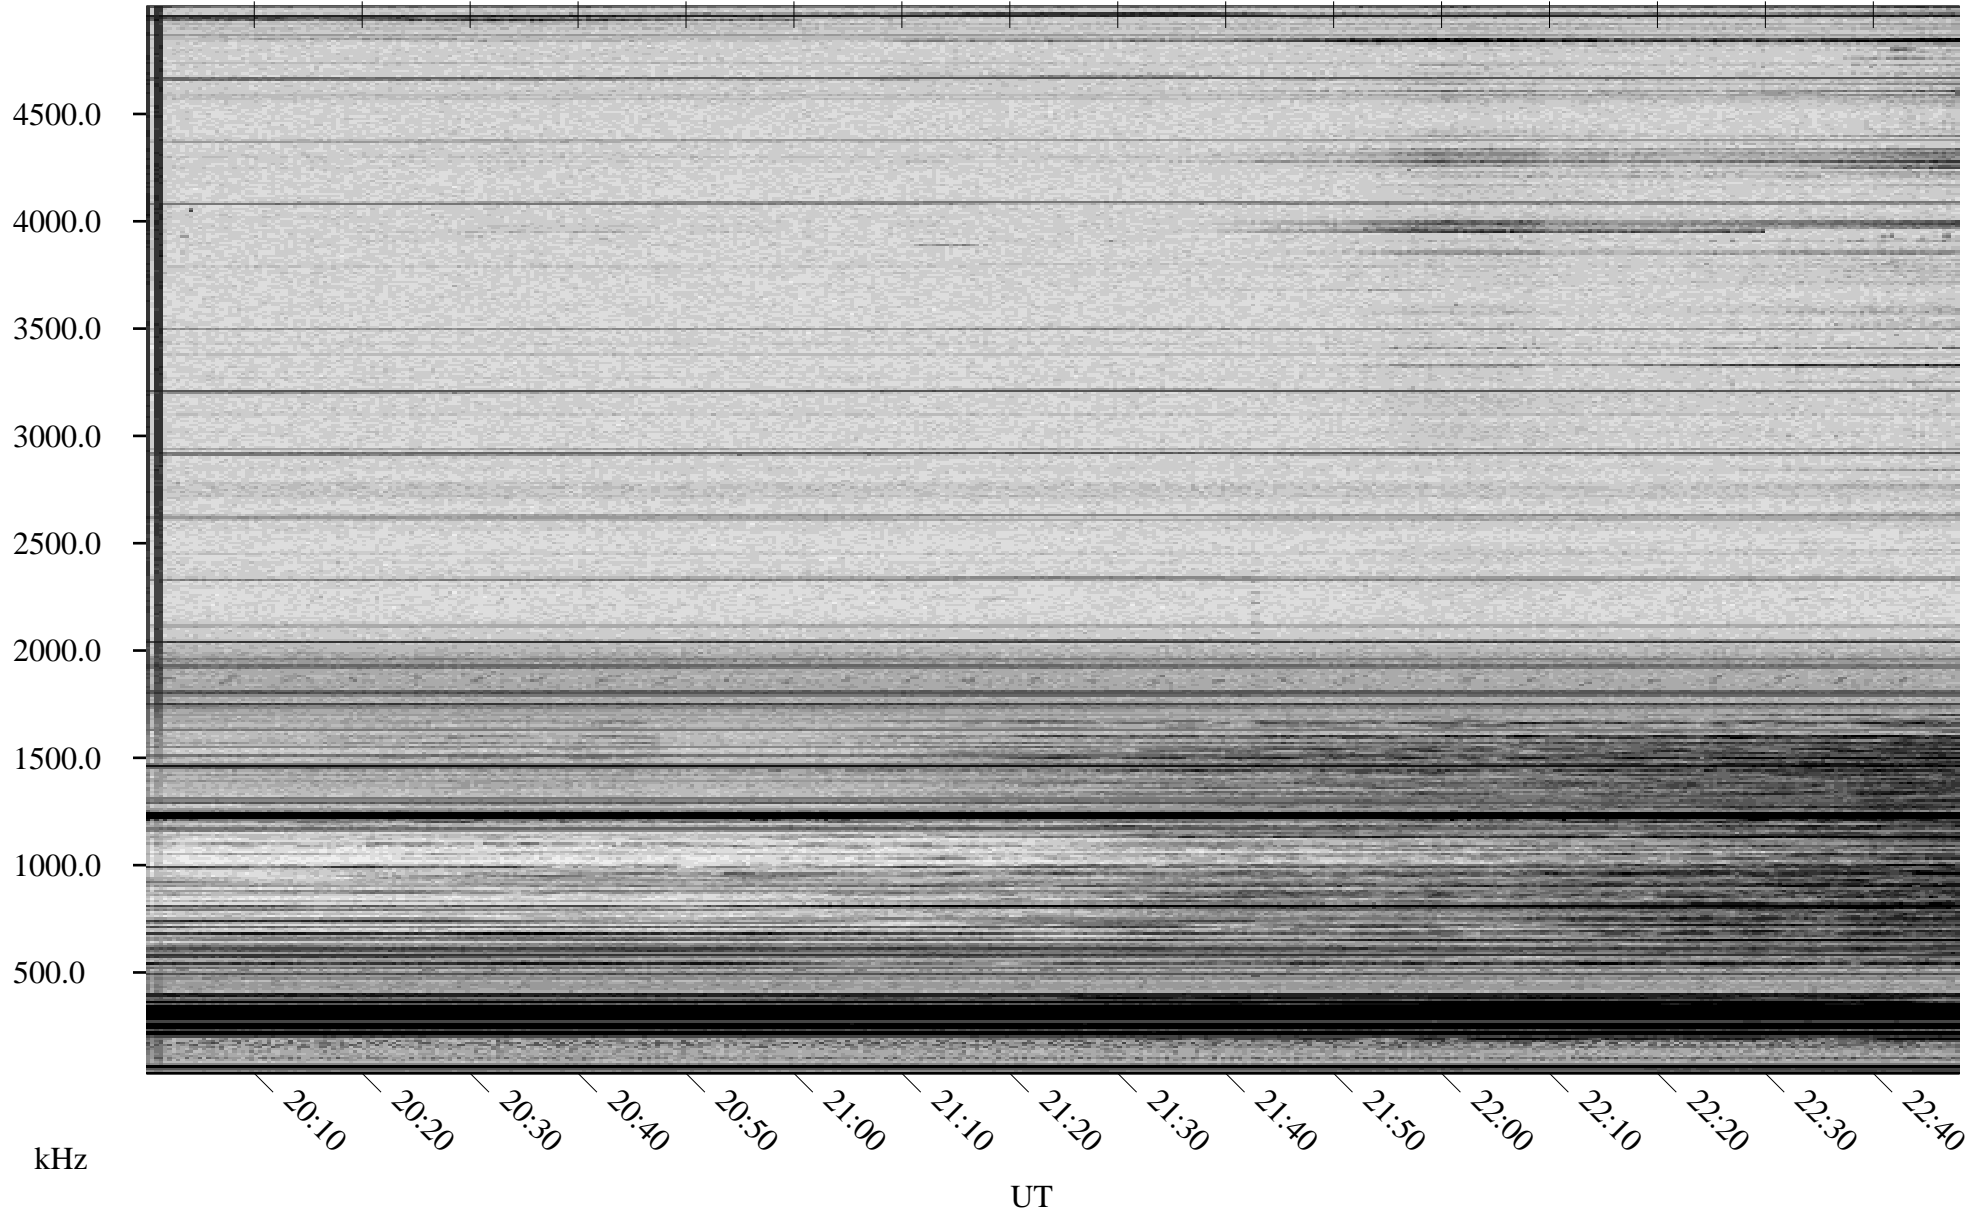

# 02/13/2010 Churchill, Manitoba

Linear Scale    Black = 161    White = 15

ch10044l.r00SUm max\_12

Page 1

# 02/13/2010 Churchill, Manitoba

Linear Scale    Black = 161    White = 15

ch10044l.r00SUm max\_12

Page 2

# 02/14/2010 Churchill, Manitoba

Linear Scale    Black = 161    White = 15

ch10044l.r00SUm max\_12

Page 3

# 02/14/2010 Churchill, Manitoba

Linear Scale    Black = 161    White = 15

ch10044l.r00SUm max\_12

Page 4