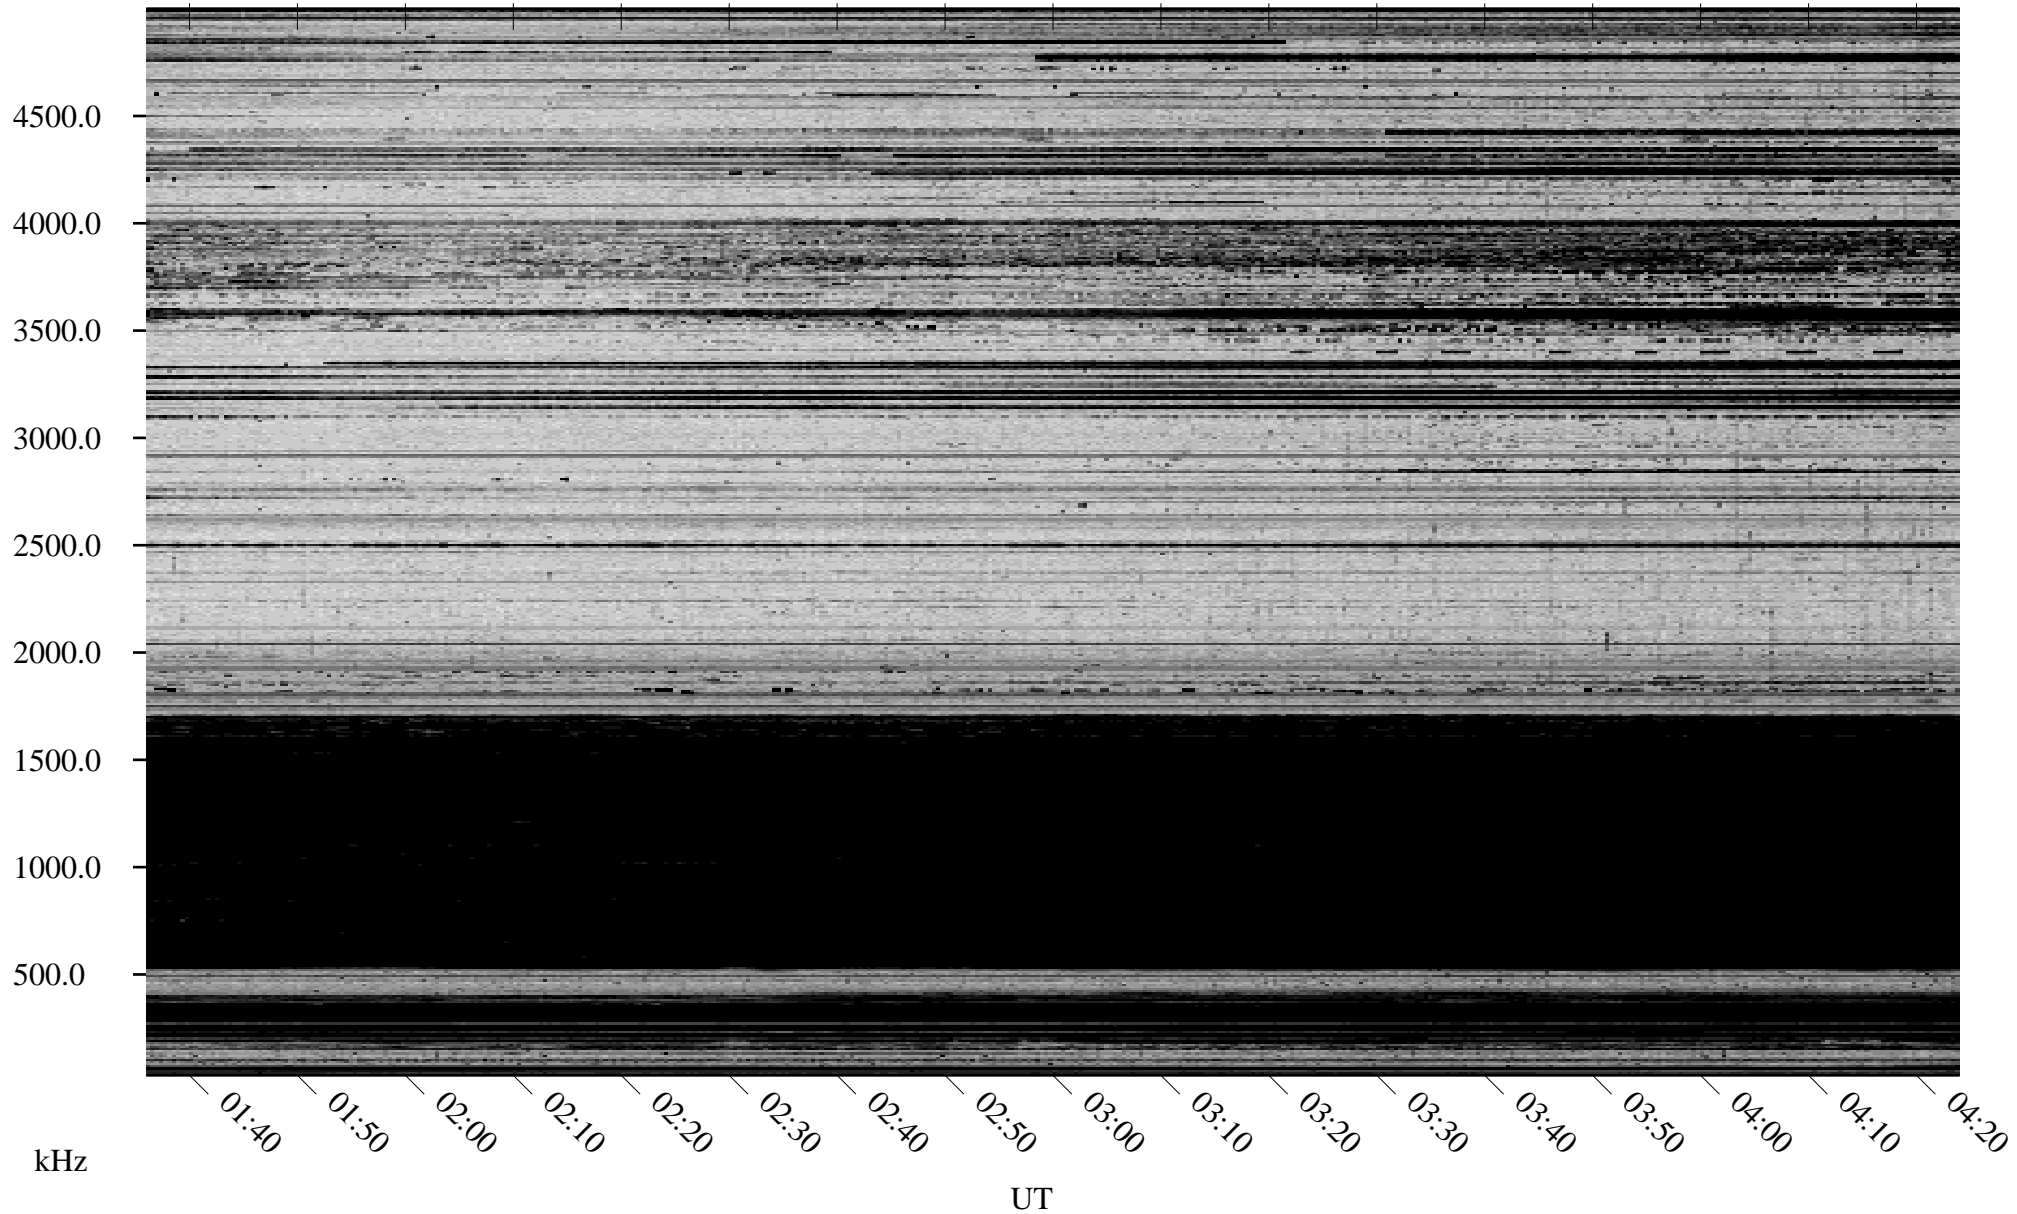

# 02/13/2010 Churchill, Manitoba

Linear Scale    Black = 161    White = 15

ch10044l.r00SUm max\_12

Page 1

# 02/13/2010 Churchill, Manitoba

Linear Scale    Black = 161    White = 15

ch10044l.r00SUm max\_12

Page 2

# 02/14/2010 Churchill, Manitoba

Linear Scale    Black = 161    White = 15

ch10044l.r00SUm max\_12

Page 3

# 02/14/2010 Churchill, Manitoba

Linear Scale    Black = 161    White = 15

ch10044l.r00SUm max\_12

Page 4