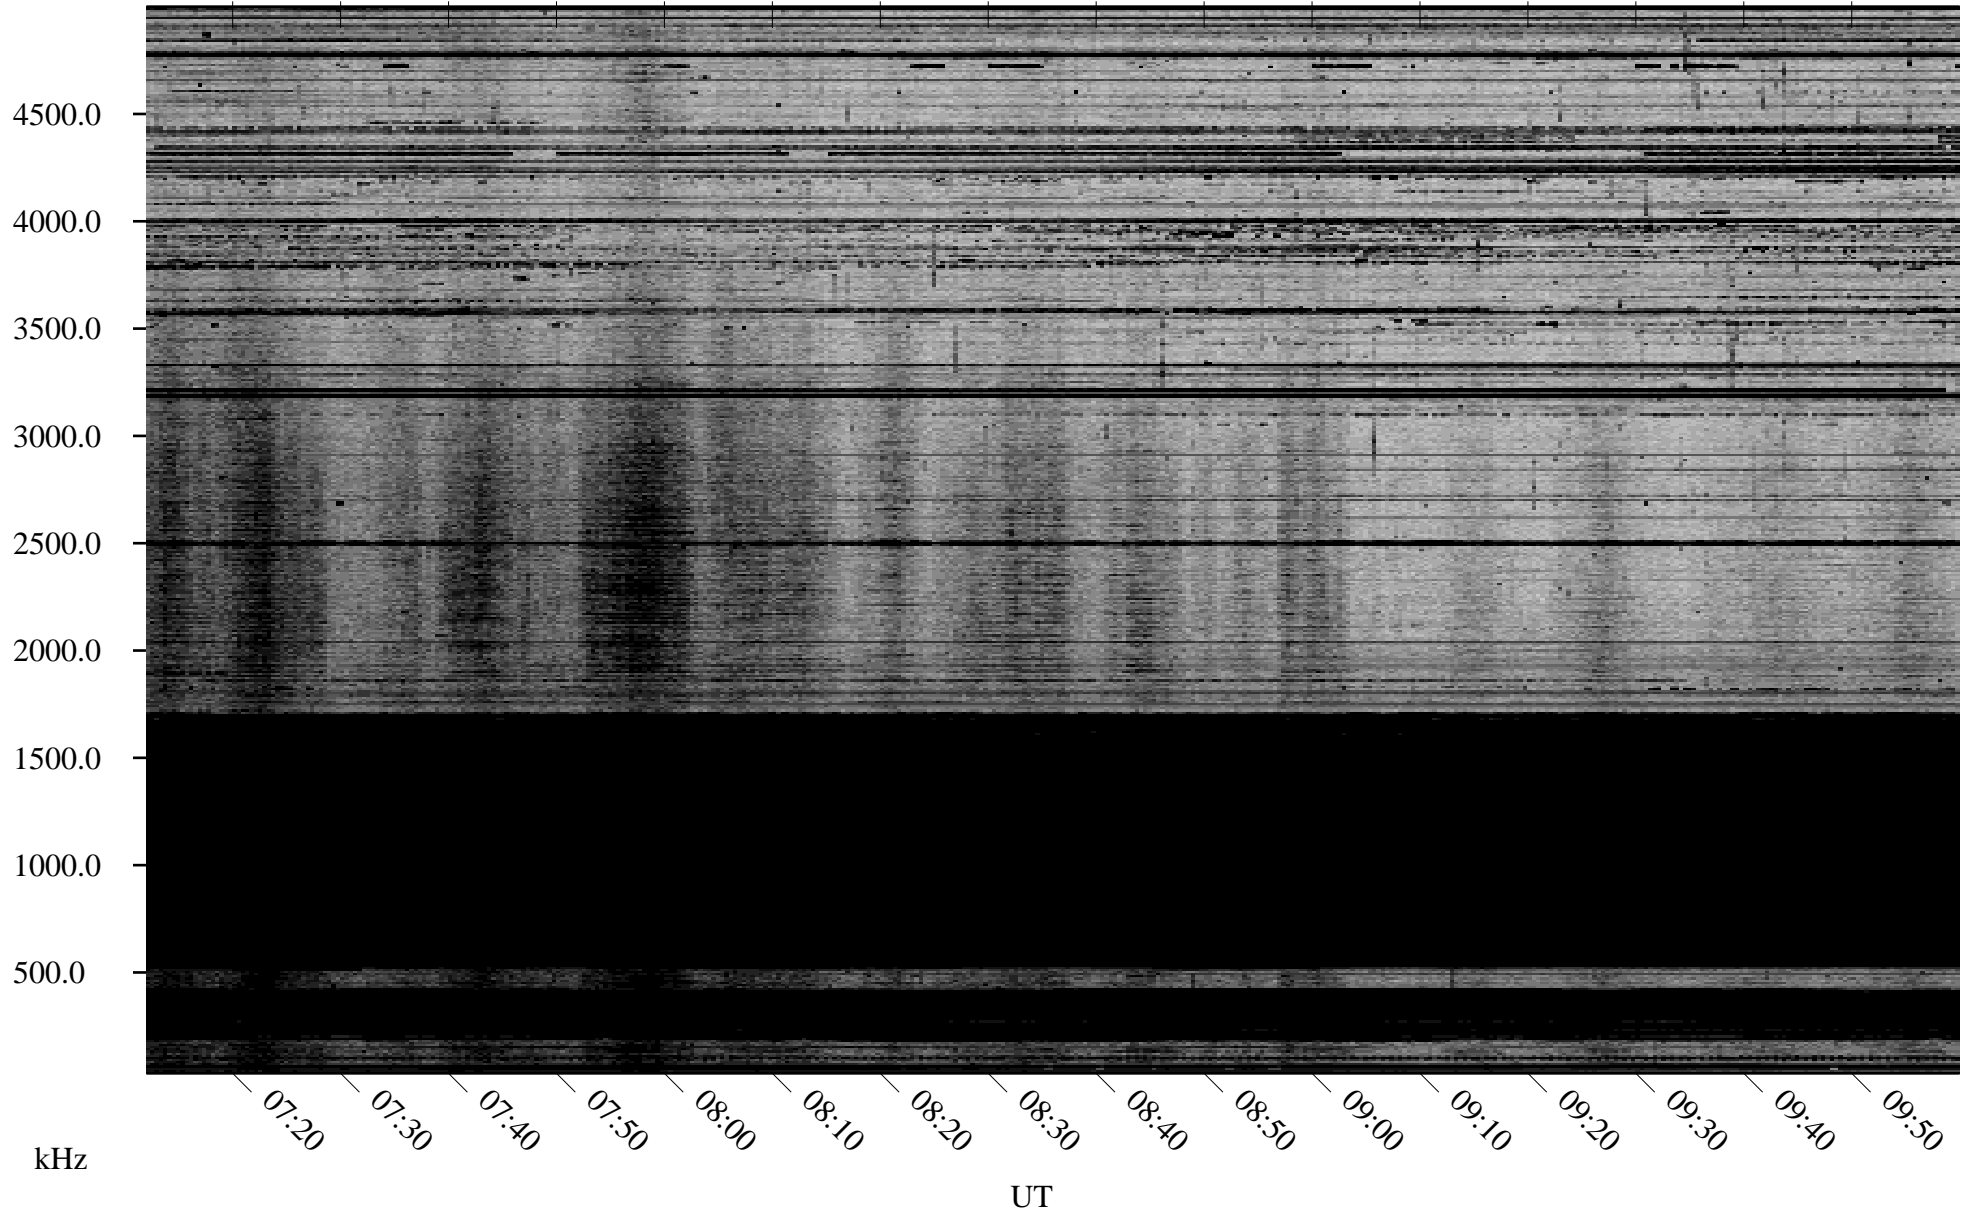

# 02/14/2010 Churchill, Manitoba

Linear Scale    Black = 161    White = 15

ch10044l.r00SUm max\_12

Page 3

# 02/14/2010 Churchill, Manitoba

Linear Scale    Black = 161    White = 15

ch10044l.r00SUm max\_12

Page 4

# 02/14/2010 Churchill, Manitoba

Linear Scale    Black = 161    White = 15

ch10044l.r00SUm max\_12

Page 5

# 02/14/2010 Churchill, Manitoba

Linear Scale    Black = 161    White = 15

ch10044l.r00SUm max\_12

Page 6