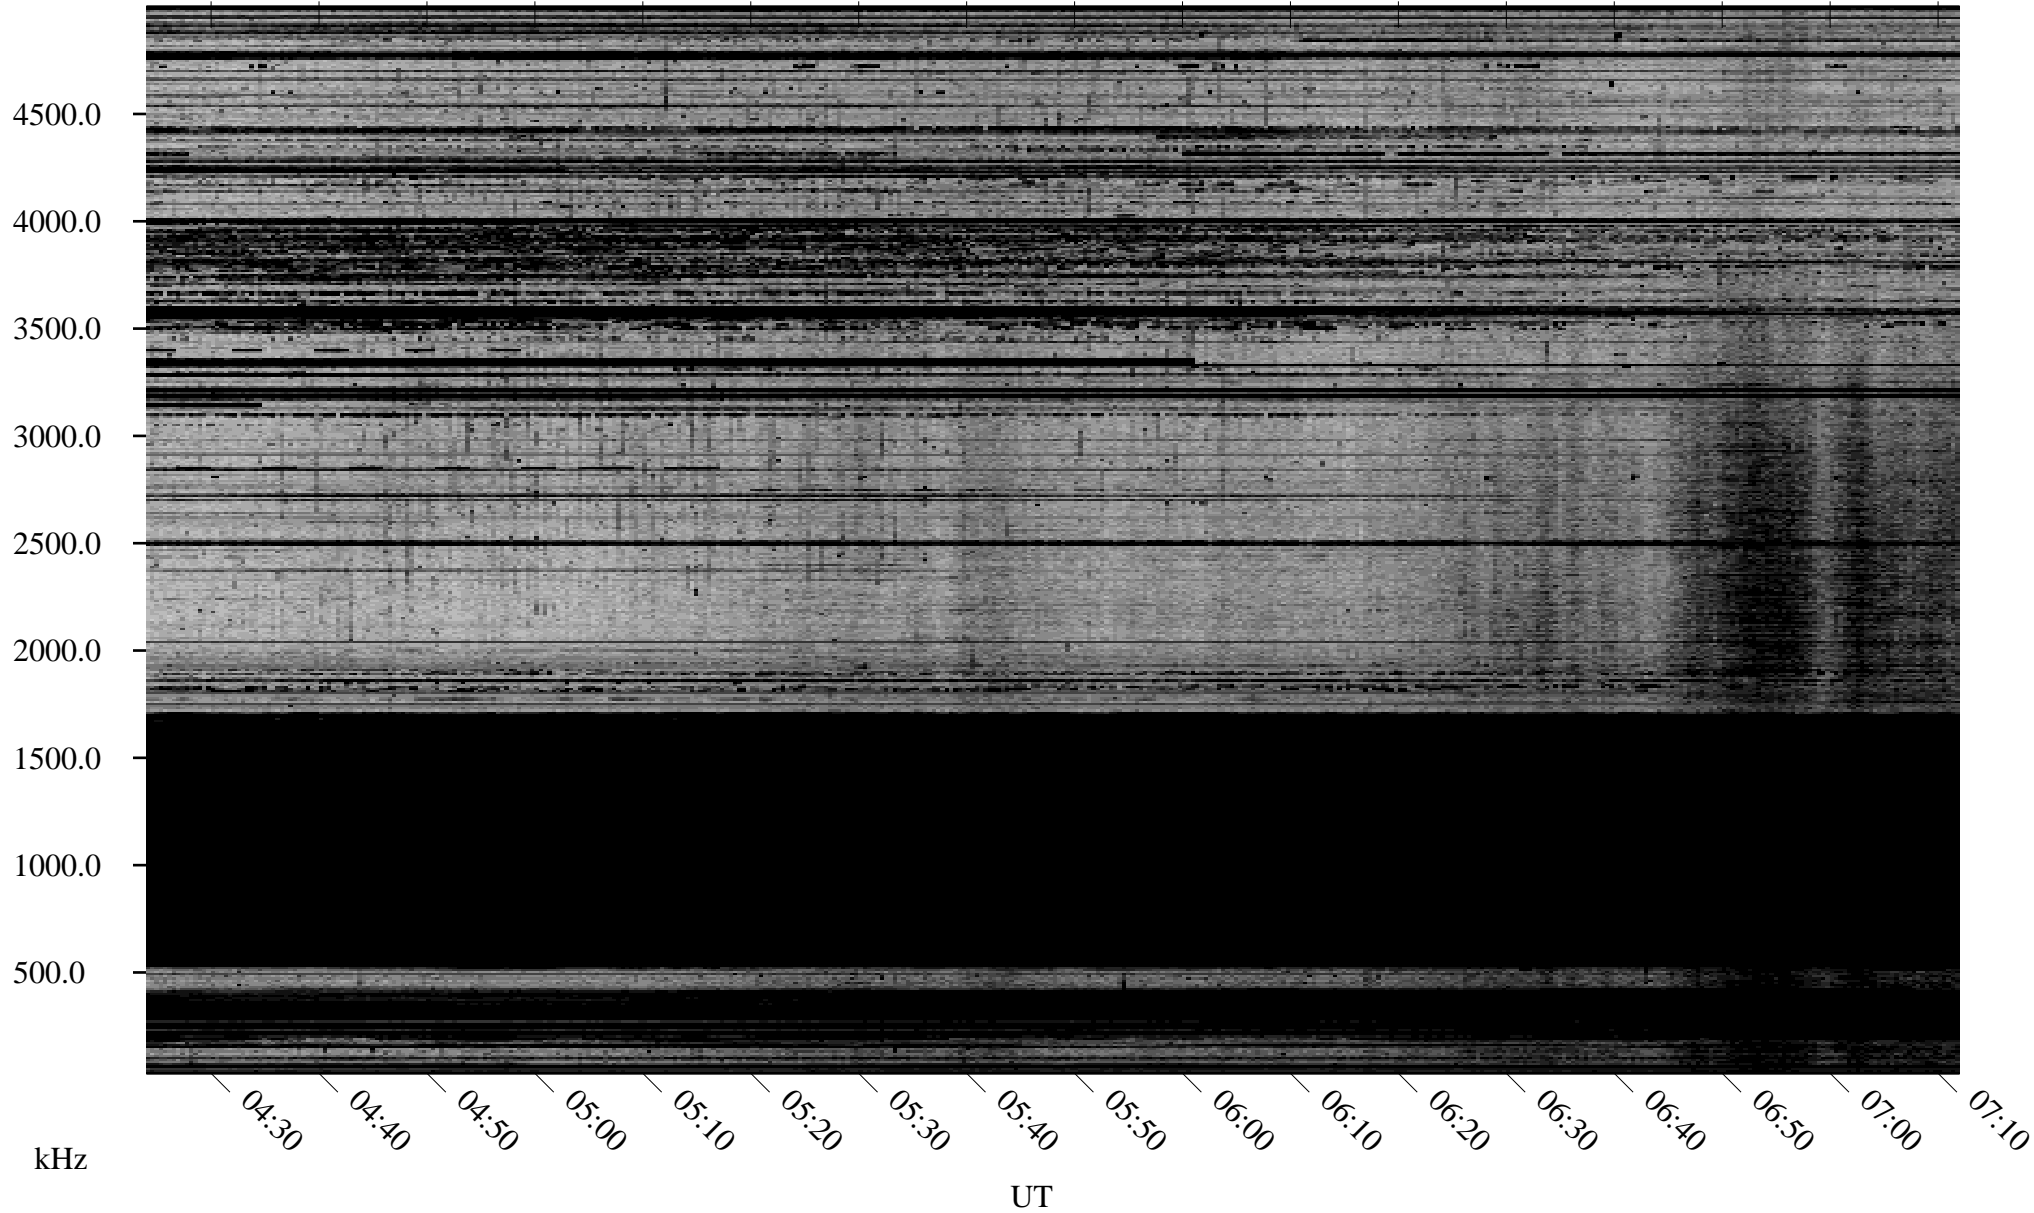

# 02/13/2010 Churchill, Manitoba

Linear Scale    Black = 161    White = 15

ch10044l.r00SUm max\_12

Page 1

# 02/13/2010 Churchill, Manitoba

Linear Scale    Black = 161    White = 15

ch10044l.r00SUm max\_12

Page 2

# 02/14/2010 Churchill, Manitoba

Linear Scale    Black = 161    White = 15

ch10044l.r00SUm max\_12

Page 3

# 02/14/2010 Churchill, Manitoba

Linear Scale    Black = 161    White = 15

ch10044l.r00SUm max\_12

Page 4