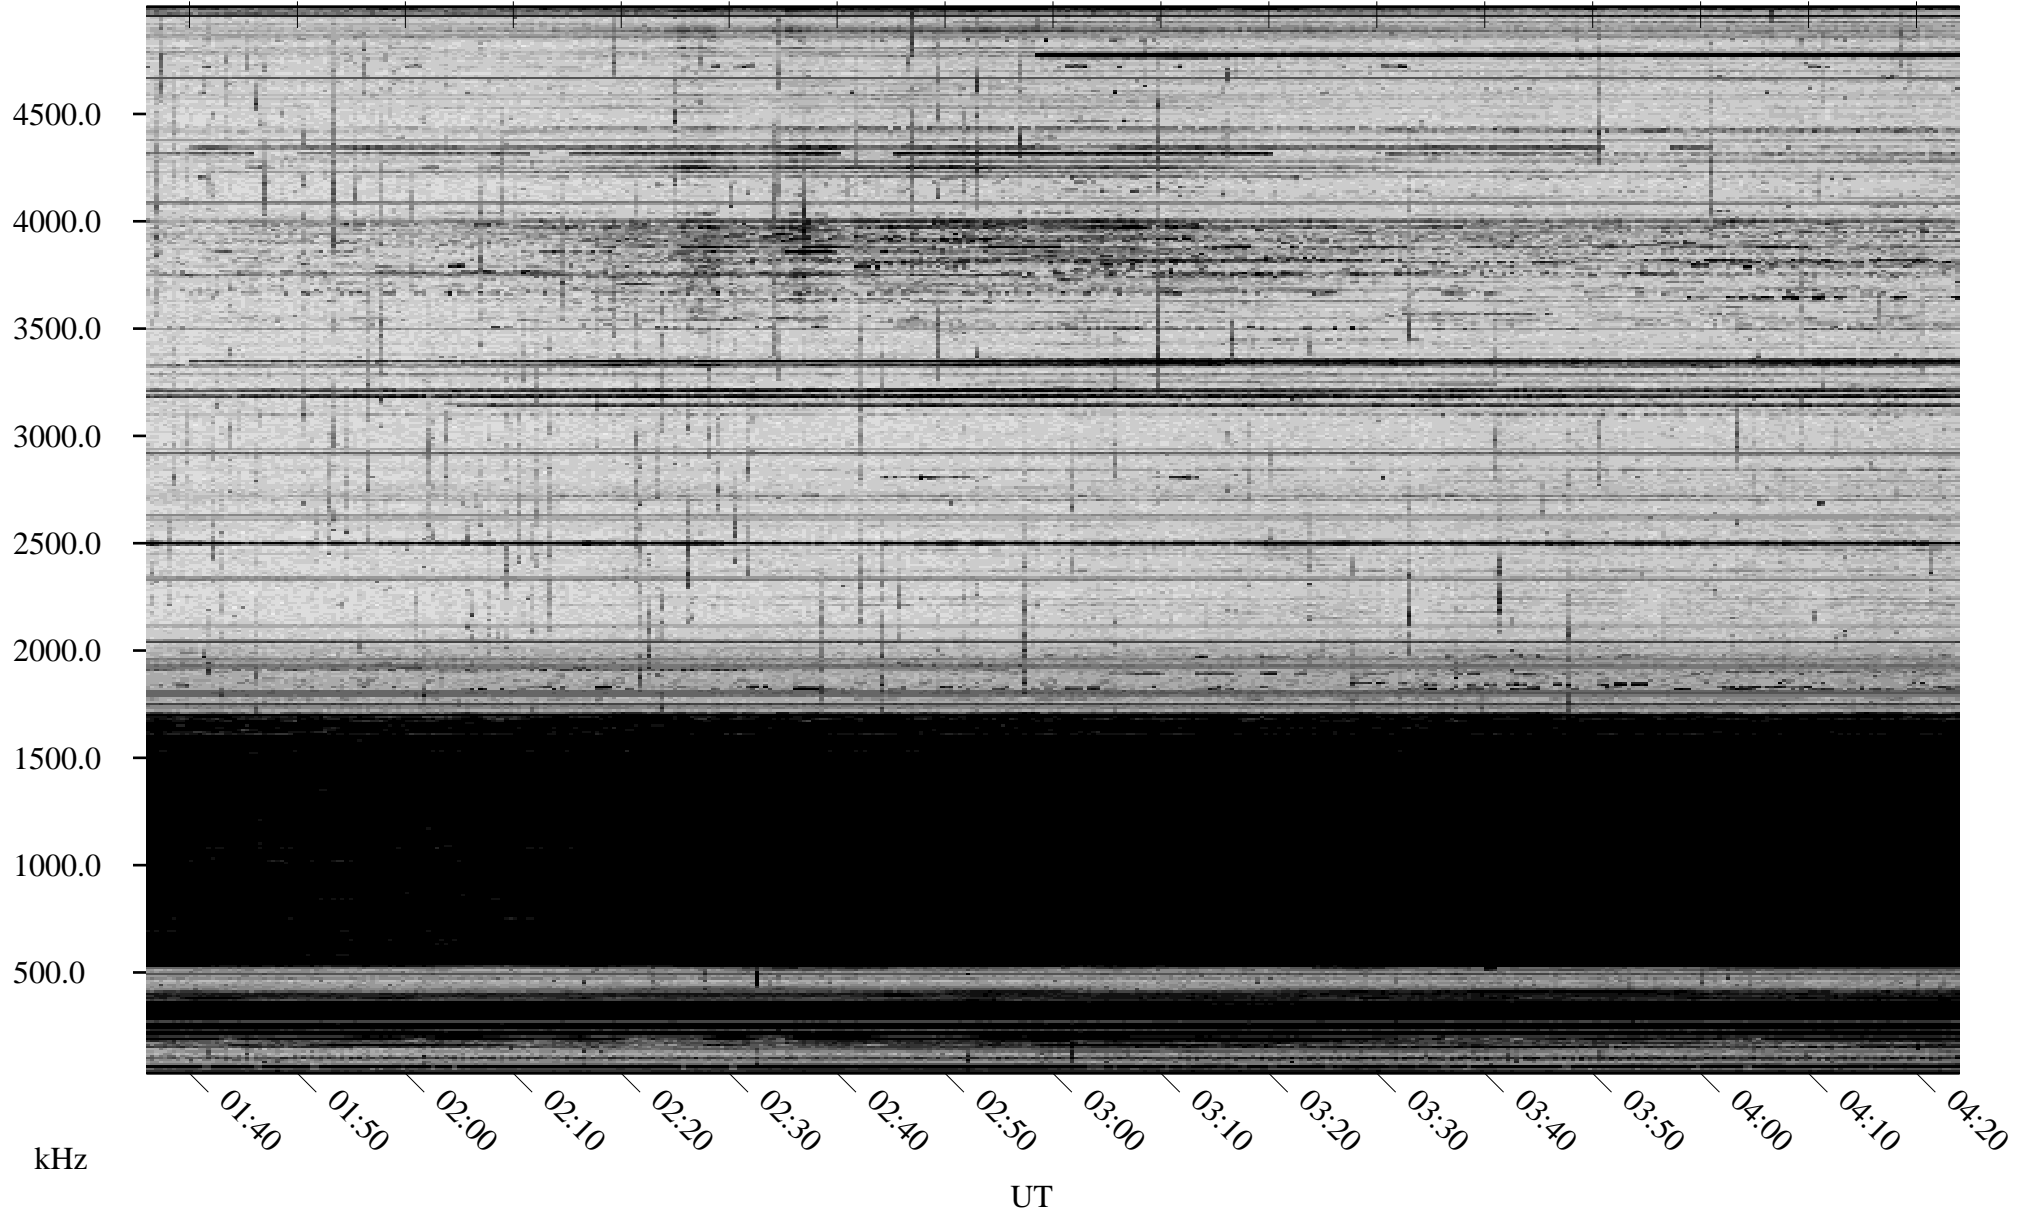

02/14/2010 Churchill, Manitoba

Linear Scale Black = 161 White = 15

ch10045l.r00SUm max_12

Page 1

02/14/2010 Churchill, Manitoba

Linear Scale Black = 161 White = 15

ch100451.r00SUm max_12

Page 2

02/15/2010 Churchill, Manitoba

Linear Scale Black = 161 White = 15

ch100451.r00SUm max_12

Page 3

02/15/2010 Churchill, Manitoba

Linear Scale Black = 161 White = 15

ch100451.r00SUm max_12

Page 4

02/15/2010 Churchill, Manitoba

Linear Scale Black = 161 White = 15

ch100451.r00SUm max_12

Page 5

02/15/2010 Churchill, Manitoba

Linear Scale Black = 161 White = 15

ch10045l.r00SUm max_12

Page 6

02/15/2010 Churchill, Manitoba

Linear Scale Black = 161 White = 15

ch10045l.r00SUm max_12

Page 7

02/15/2010 Churchill, Manitoba

Linear Scale Black = 161 White = 15

ch100451.r00SUm max_12

Page 8