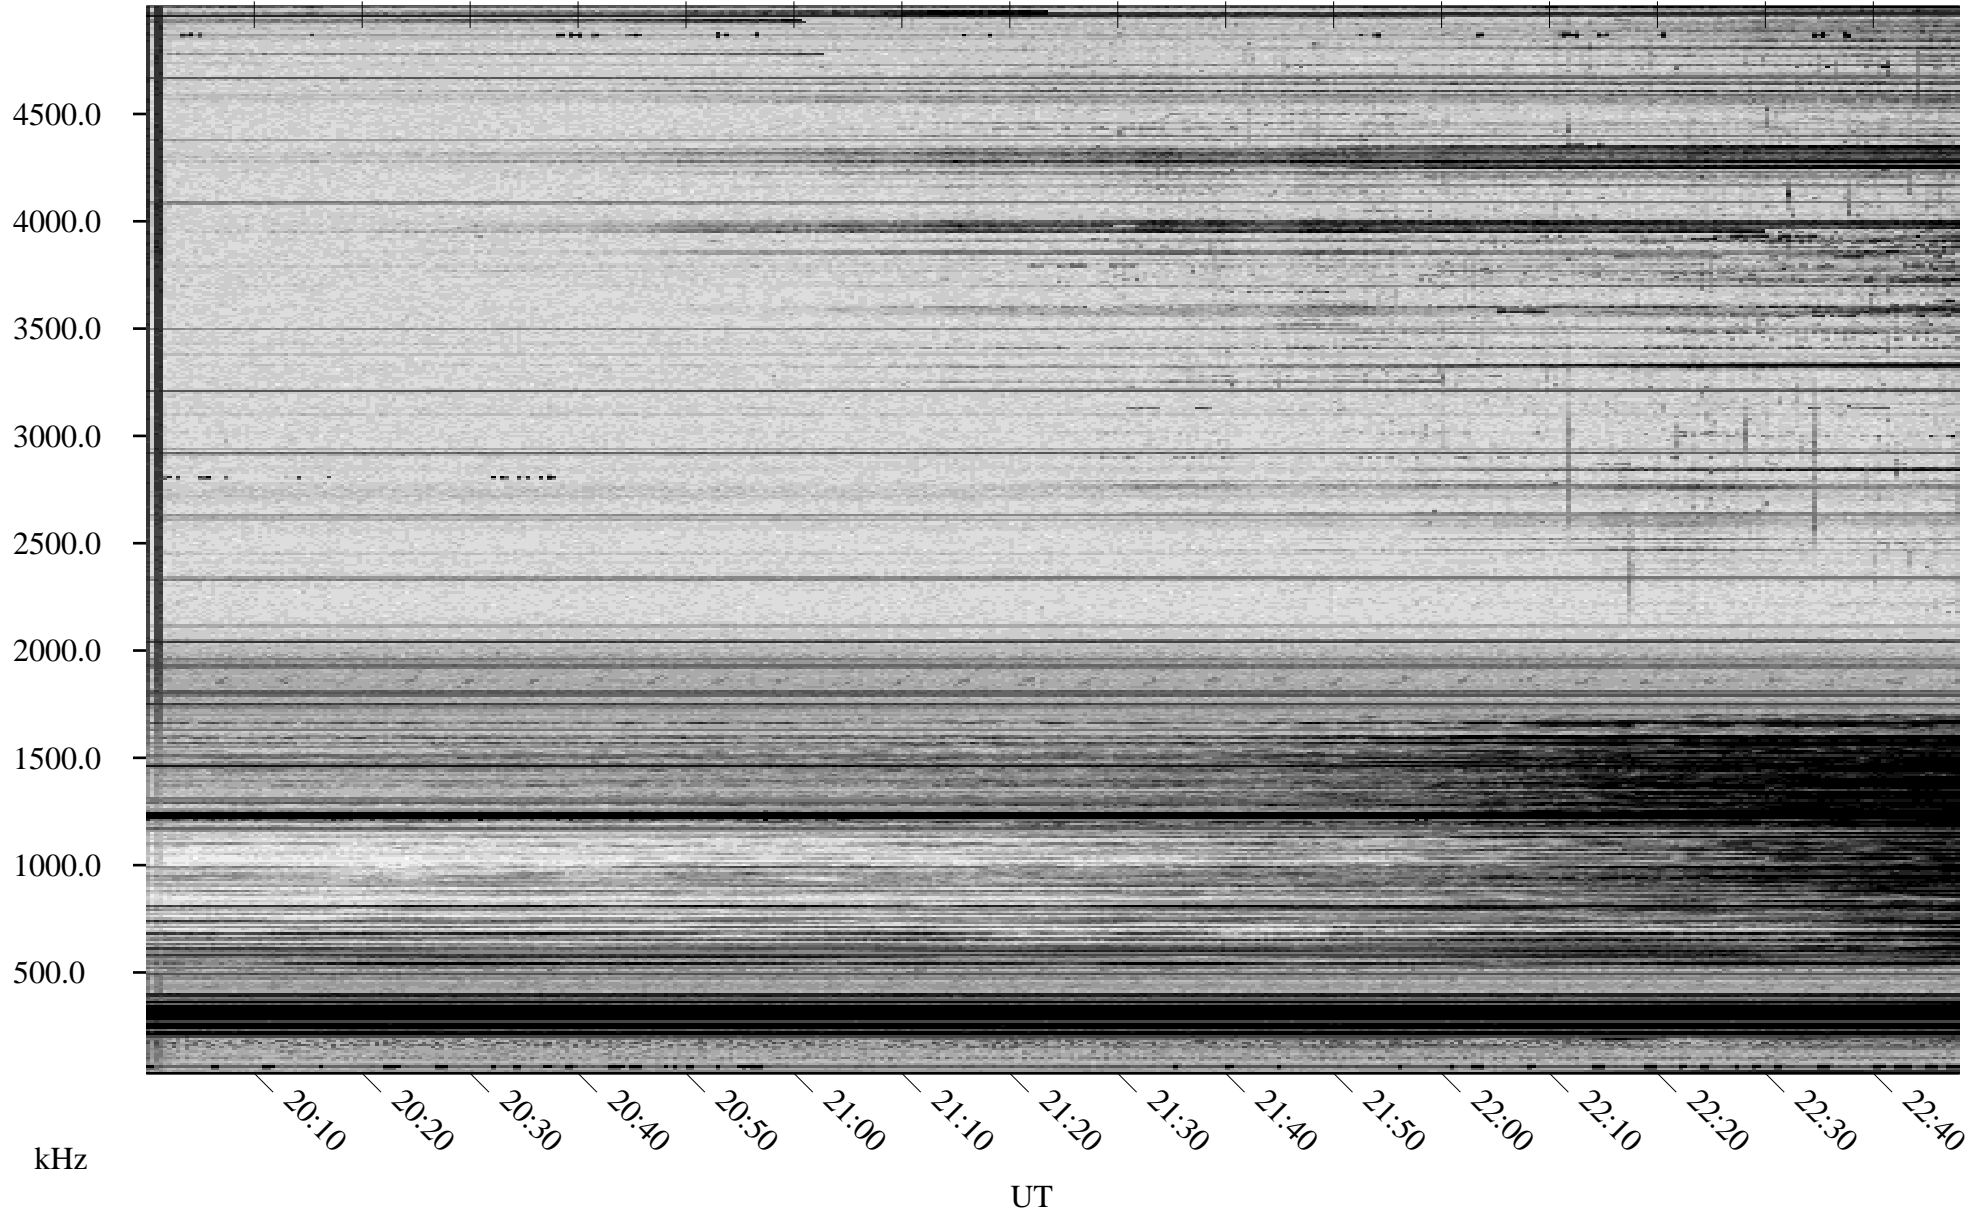

02/14/2010 Churchill, Manitoba

Linear Scale Black = 161 White = 15

ch10045l.r00SUm max_12

Page 1

02/14/2010 Churchill, Manitoba

Linear Scale Black = 161 White = 15

ch100451.r00SUm max_12

Page 2

02/15/2010 Churchill, Manitoba

Linear Scale Black = 161 White = 15

ch100451.r00SUm max_12

Page 3

02/15/2010 Churchill, Manitoba

Linear Scale Black = 161 White = 15

ch100451.r00SUm max_12

Page 4

02/15/2010 Churchill, Manitoba

Linear Scale Black = 161 White = 15

ch100451.r00SUm max_12

Page 5

02/15/2010 Churchill, Manitoba

Linear Scale Black = 161 White = 15

ch10045l.r00SUm max_12

Page 6

02/15/2010 Churchill, Manitoba

Linear Scale Black = 161 White = 15

ch10045l.r00SUm max_12

Page 7

02/15/2010 Churchill, Manitoba

Linear Scale Black = 161 White = 15

ch100451.r00SUm max_12

Page 8