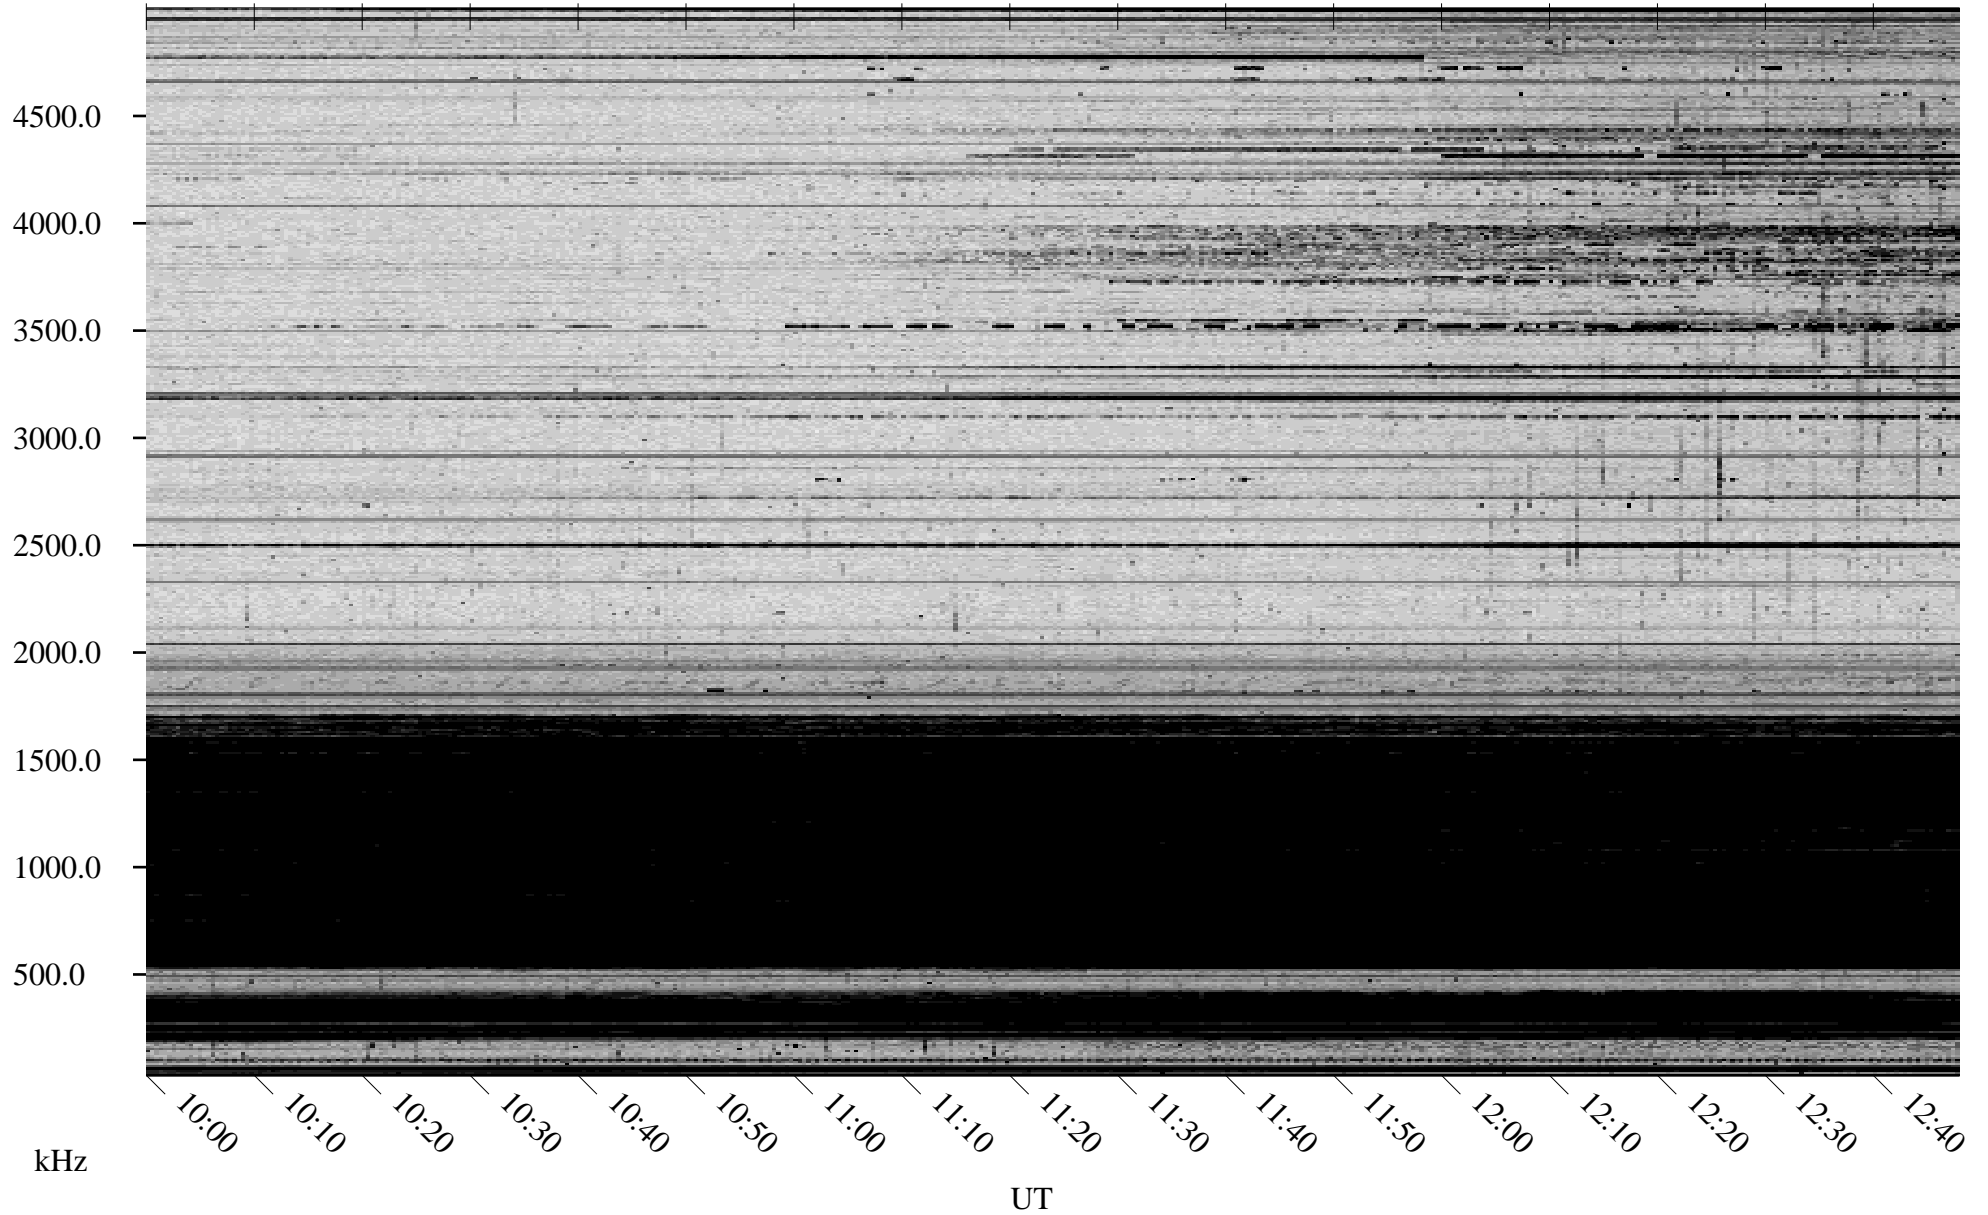

02/14/2010 Churchill, Manitoba

Linear Scale Black = 161 White = 15

ch10045l.r00SUm max_12

Page 1

02/14/2010 Churchill, Manitoba

Linear Scale Black = 161 White = 15

ch100451.r00SUm max_12

Page 2

02/15/2010 Churchill, Manitoba

Linear Scale Black = 161 White = 15

ch100451.r00SUm max_12

Page 3

02/15/2010 Churchill, Manitoba

Linear Scale Black = 161 White = 15

ch100451.r00SUm max_12

Page 4

02/15/2010 Churchill, Manitoba

Linear Scale Black = 161 White = 15

ch100451.r00SUm max_12

Page 5

02/15/2010 Churchill, Manitoba

Linear Scale Black = 161 White = 15

ch10045l.r00SUm max_12

Page 6

02/15/2010 Churchill, Manitoba

Linear Scale Black = 161 White = 15

ch10045l.r00SUm max_12

Page 7

02/15/2010 Churchill, Manitoba

Linear Scale Black = 161 White = 15

ch100451.r00SUm max_12

Page 8