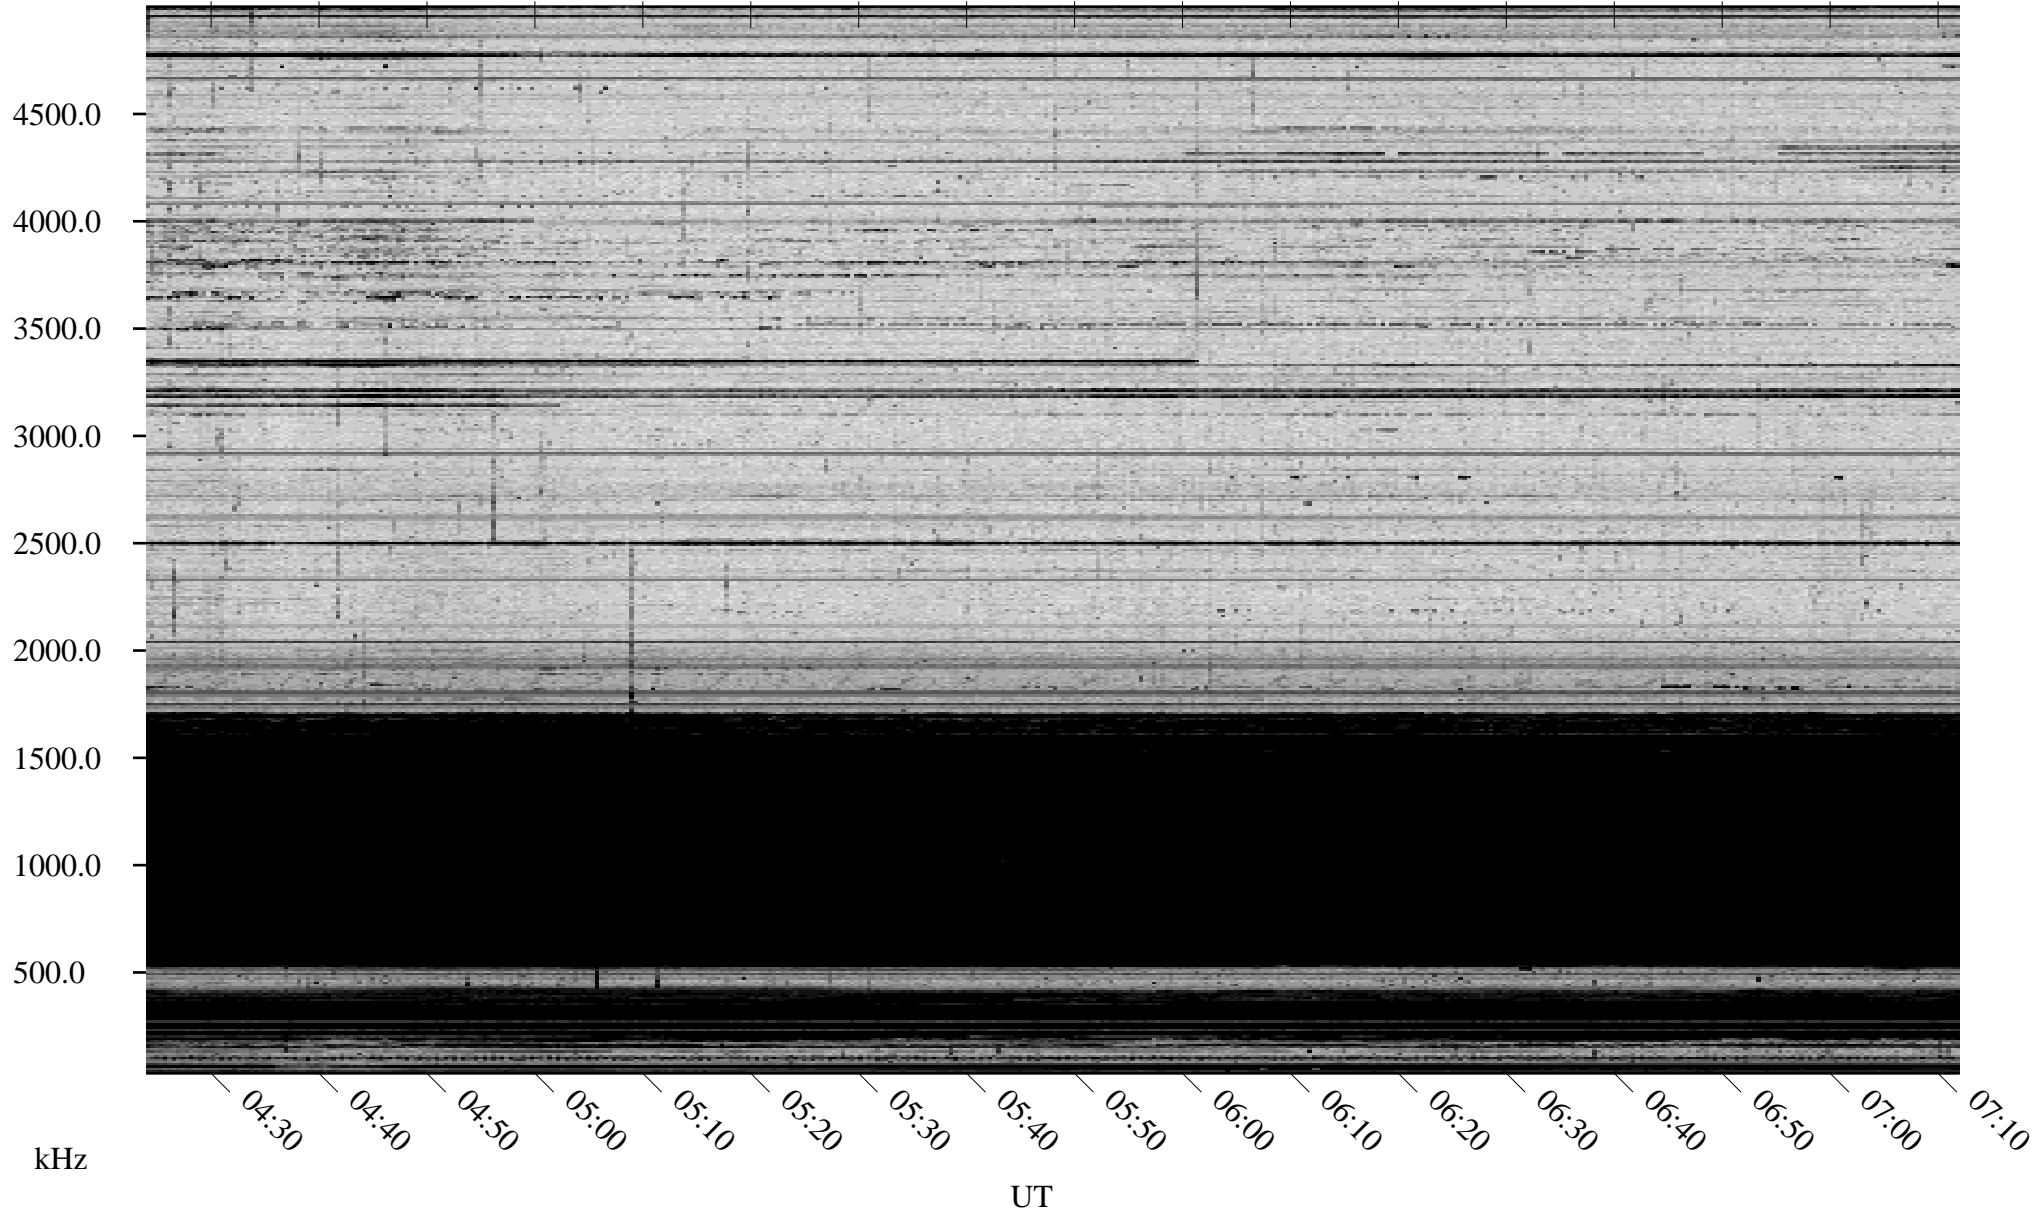

02/14/2010 Churchill, Manitoba

Linear Scale Black = 161 White = 15

ch10045l.r00SUm max_12

Page 1

02/14/2010 Churchill, Manitoba

Linear Scale Black = 161 White = 15

ch100451.r00SUm max_12

Page 2

02/15/2010 Churchill, Manitoba

Linear Scale Black = 161 White = 15

ch100451.r00SUm max_12

Page 3

02/15/2010 Churchill, Manitoba

Linear Scale Black = 161 White = 15

ch100451.r00SUm max_12

Page 4

02/15/2010 Churchill, Manitoba

Linear Scale Black = 161 White = 15

ch100451.r00SUm max_12

Page 5

02/15/2010 Churchill, Manitoba

Linear Scale Black = 161 White = 15

ch10045l.r00SUm max_12

Page 6

02/15/2010 Churchill, Manitoba

Linear Scale Black = 161 White = 15

ch10045l.r00SUm max_12

Page 7

02/15/2010 Churchill, Manitoba

Linear Scale Black = 161 White = 15

ch100451.r00SUm max_12

Page 8