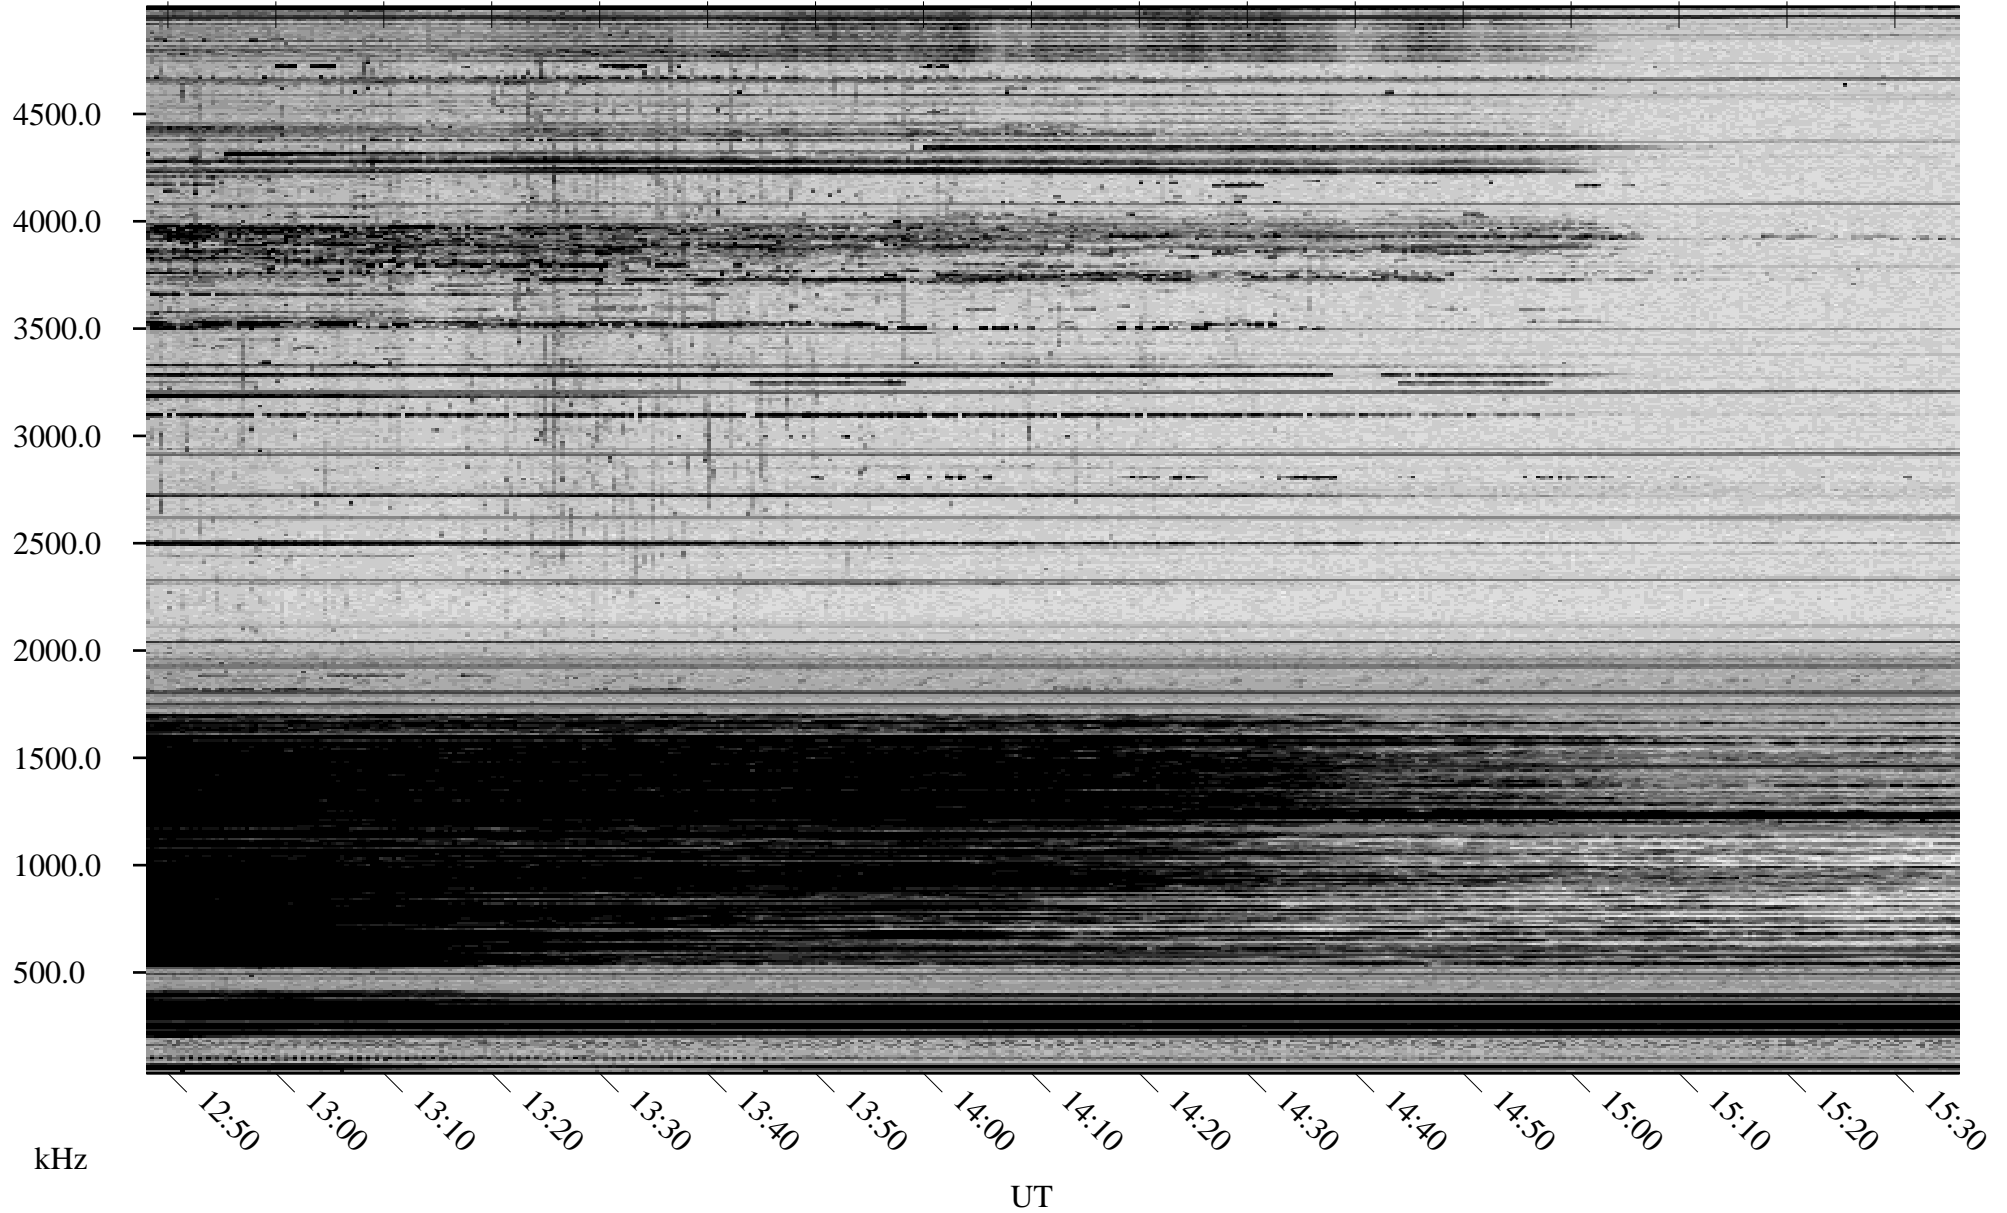

02/14/2010 Churchill, Manitoba

Linear Scale Black = 161 White = 15

ch10045l.r00SUm max_12

Page 1

02/14/2010 Churchill, Manitoba

Linear Scale Black = 161 White = 15

ch100451.r00SUm max_12

Page 2

02/15/2010 Churchill, Manitoba

Linear Scale Black = 161 White = 15

ch100451.r00SUm max_12

Page 3

02/15/2010 Churchill, Manitoba

Linear Scale Black = 161 White = 15

ch100451.r00SUm max_12

Page 4

02/15/2010 Churchill, Manitoba

Linear Scale Black = 161 White = 15

ch100451.r00SUm max_12

Page 5

02/15/2010 Churchill, Manitoba

Linear Scale Black = 161 White = 15

ch10045l.r00SUm max_12

Page 6

02/15/2010 Churchill, Manitoba

Linear Scale Black = 161 White = 15

ch10045l.r00SUm max_12

Page 7

02/15/2010 Churchill, Manitoba

Linear Scale Black = 161 White = 15

ch100451.r00SUm max_12

Page 8