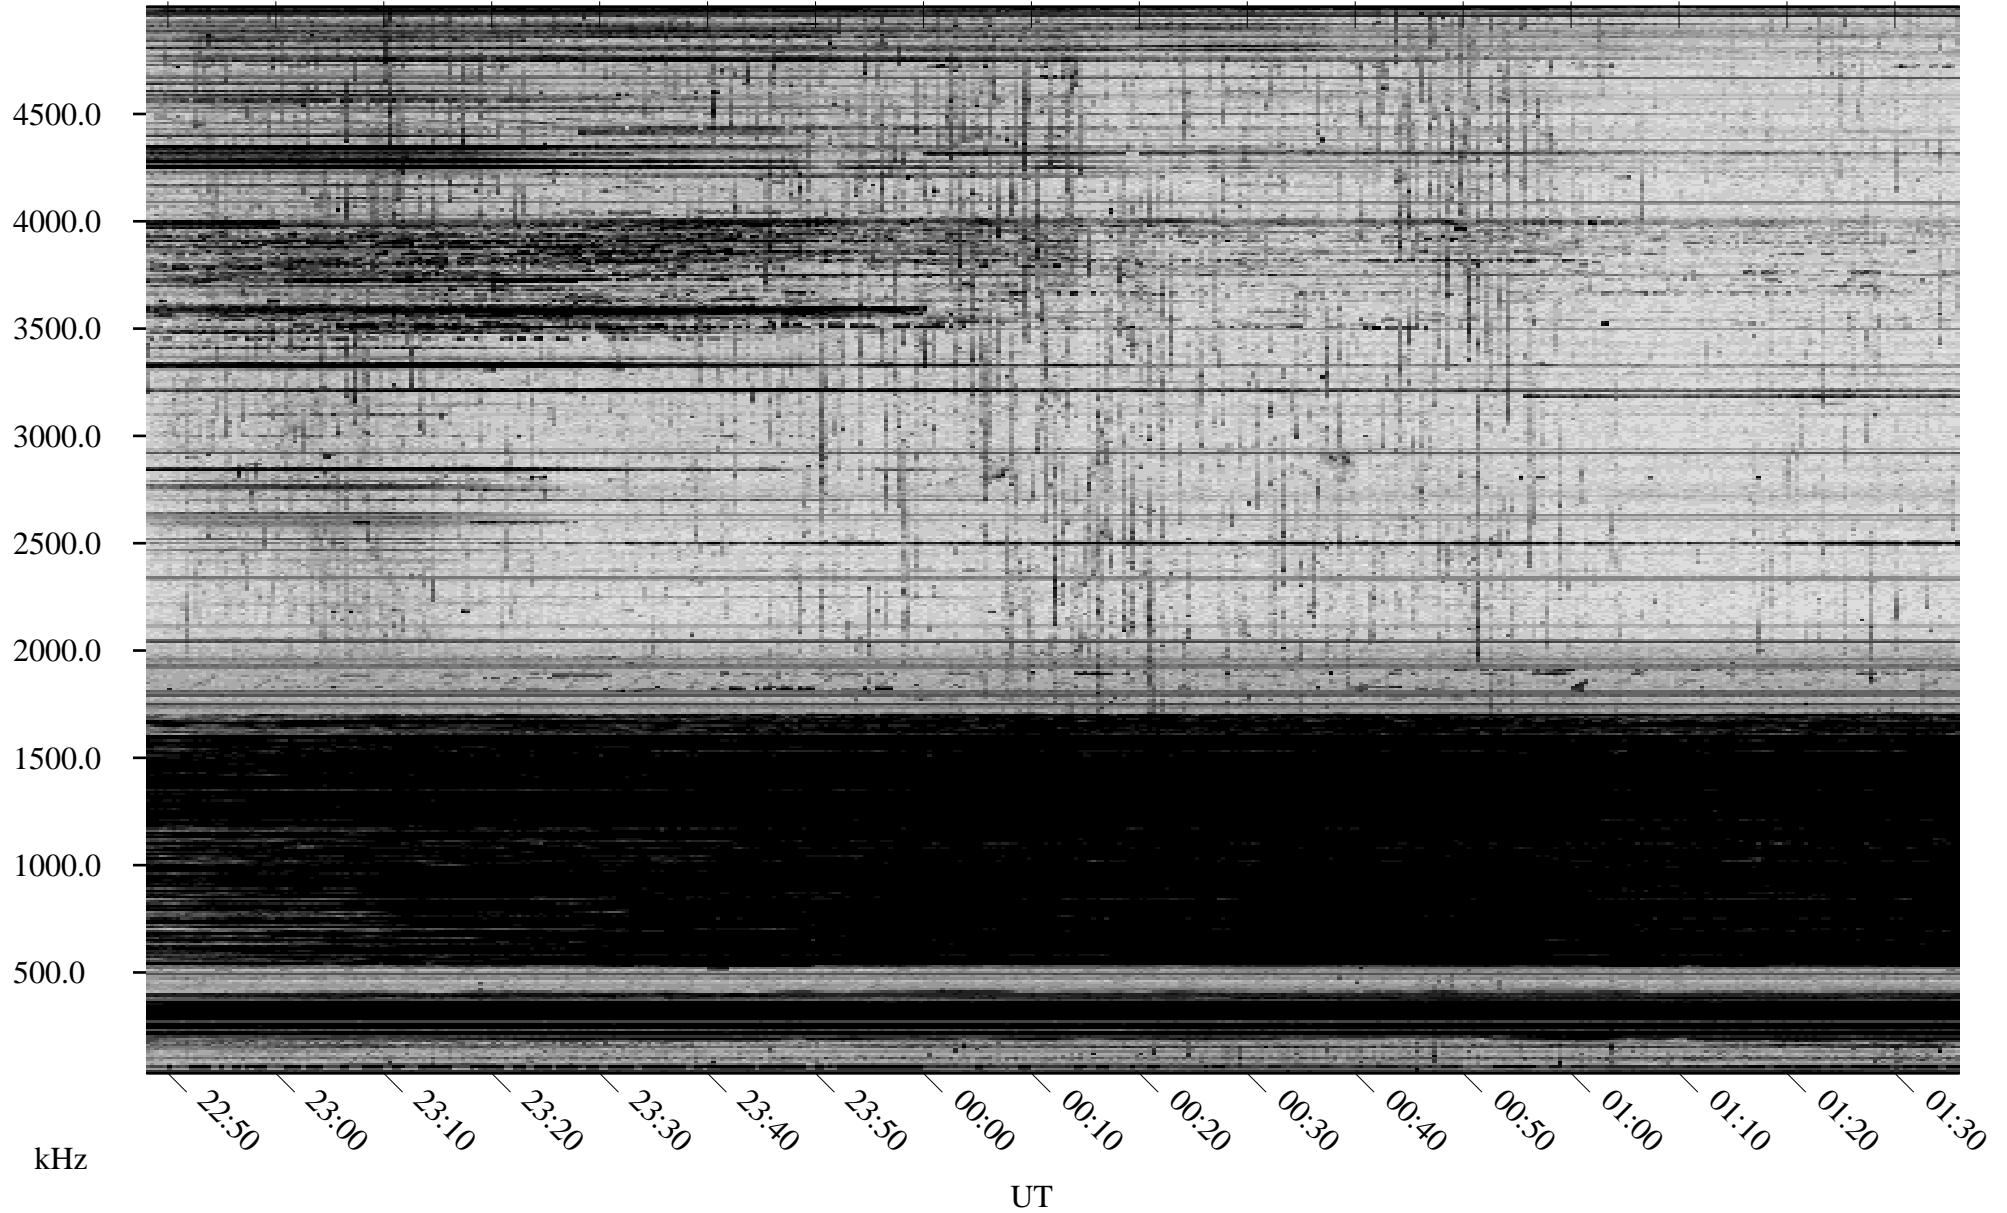

02/14/2010 Churchill, Manitoba

Linear Scale Black = 161 White = 15

ch10045l.r00SUm max_12

Page 1

02/14/2010 Churchill, Manitoba

Linear Scale Black = 161 White = 15

ch100451.r00SUm max_12

Page 2

02/15/2010 Churchill, Manitoba

Linear Scale Black = 161 White = 15

ch100451.r00SUm max_12

Page 3

02/15/2010 Churchill, Manitoba

Linear Scale Black = 161 White = 15

ch100451.r00SUm max_12

Page 4

02/15/2010 Churchill, Manitoba

Linear Scale Black = 161 White = 15

ch100451.r00SUm max_12

Page 5

02/15/2010 Churchill, Manitoba

Linear Scale Black = 161 White = 15

ch10045l.r00SUm max_12

Page 6

02/15/2010 Churchill, Manitoba

Linear Scale Black = 161 White = 15

ch10045l.r00SUm max_12

Page 7

02/15/2010 Churchill, Manitoba

Linear Scale Black = 161 White = 15

ch100451.r00SUm max_12

Page 8