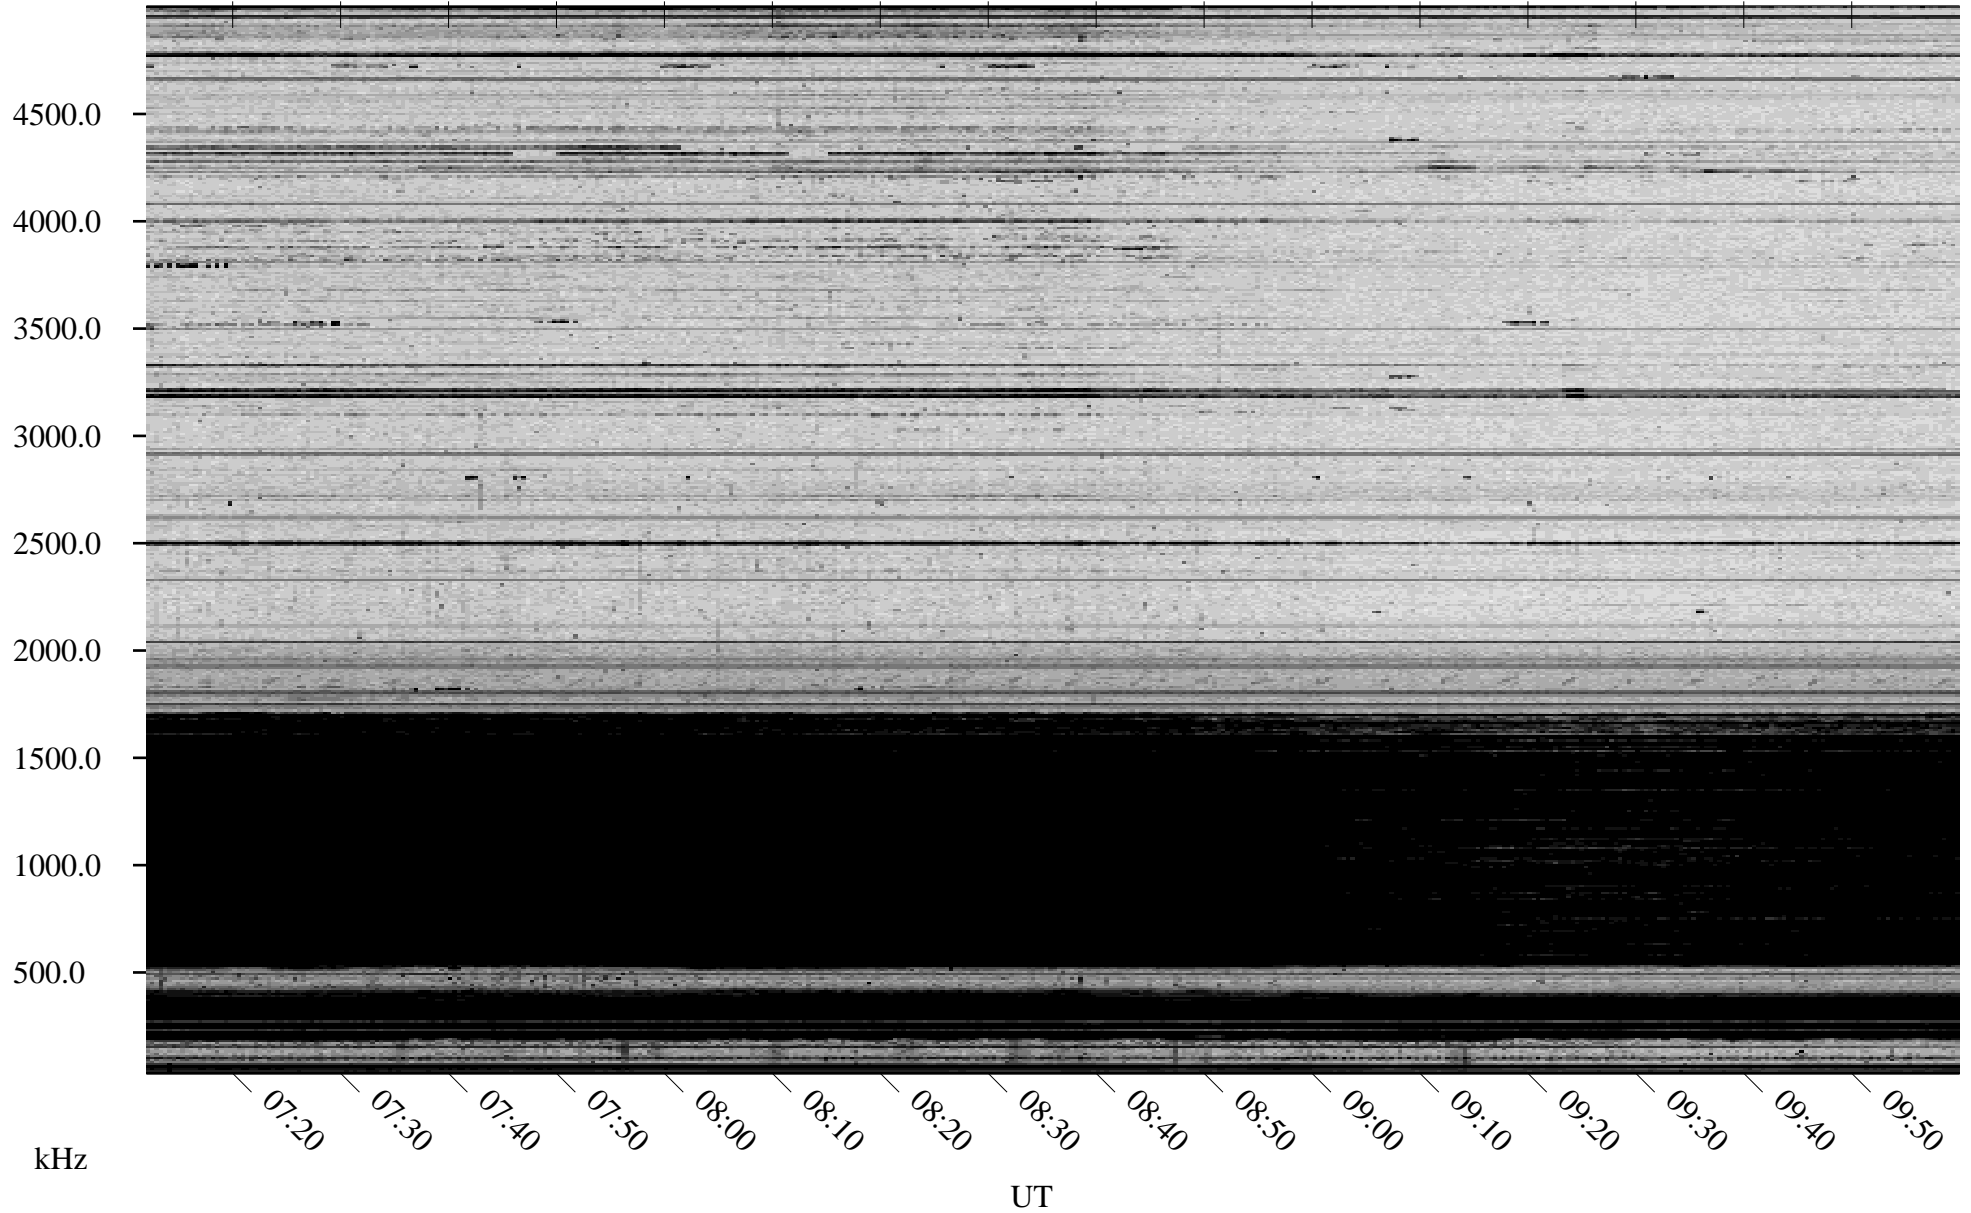

02/14/2010 Churchill, Manitoba

Linear Scale Black = 161 White = 15

ch10045l.r00SUm max_12

Page 1

02/14/2010 Churchill, Manitoba

Linear Scale Black = 161 White = 15

ch100451.r00SUm max_12

Page 2

02/15/2010 Churchill, Manitoba

Linear Scale Black = 161 White = 15

ch100451.r00SUm max_12

Page 3

02/15/2010 Churchill, Manitoba

Linear Scale Black = 161 White = 15

ch100451.r00SUm max_12

Page 4

02/15/2010 Churchill, Manitoba

Linear Scale Black = 161 White = 15

ch100451.r00SUm max_12

Page 5

02/15/2010 Churchill, Manitoba

Linear Scale Black = 161 White = 15

ch10045l.r00SUm max_12

Page 6

02/15/2010 Churchill, Manitoba

Linear Scale Black = 161 White = 15

ch10045l.r00SUm max_12

Page 7

02/15/2010 Churchill, Manitoba

Linear Scale Black = 161 White = 15

ch100451.r00SUm max_12

Page 8