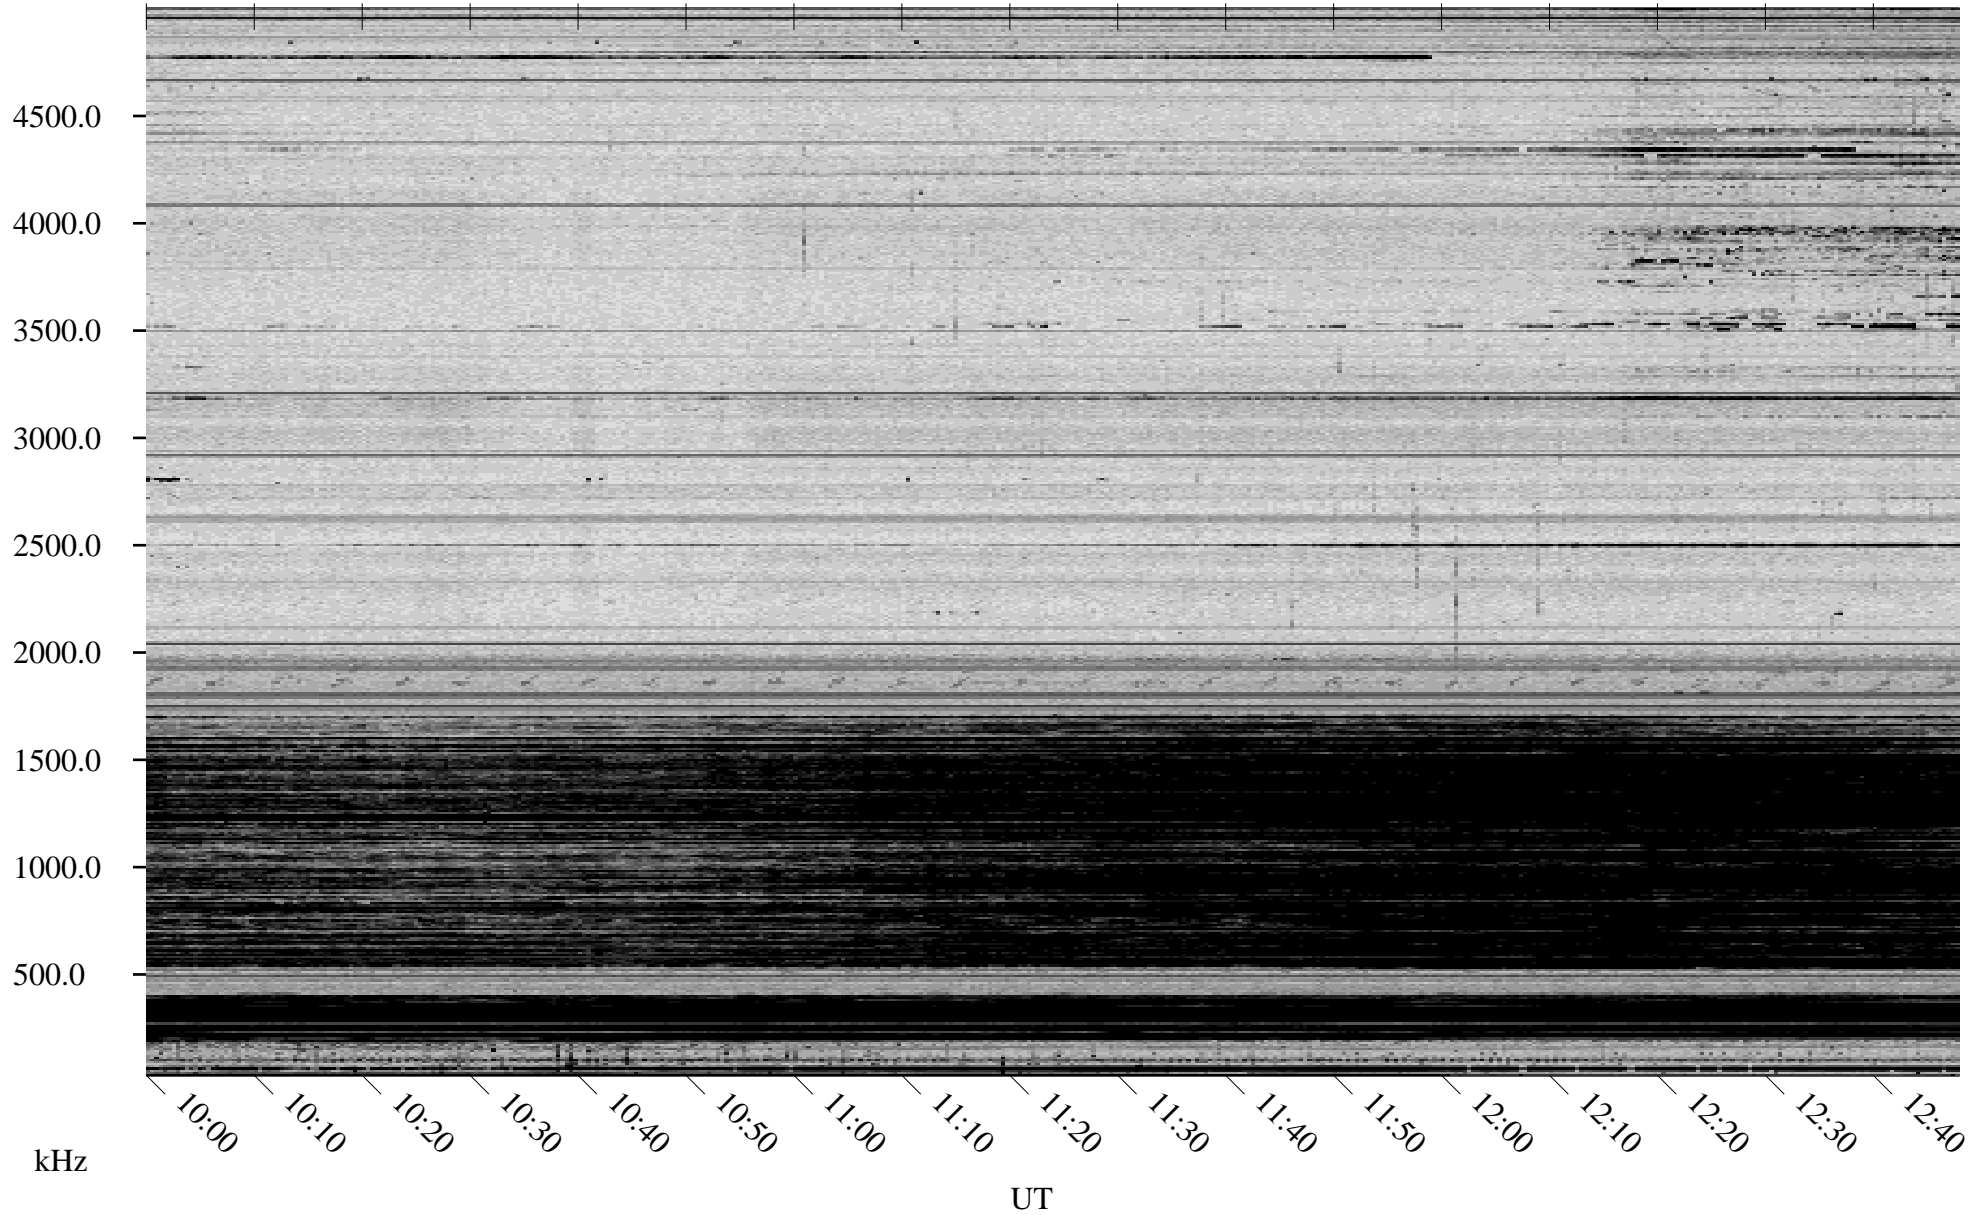

02/15/2010 Churchill, Manitoba

Linear Scale Black = 161 White = 15

ch10046l.r00SUm max_12

Page 1

02/15/2010 Churchill, Manitoba

Linear Scale Black = 161 White = 15

ch10046l.r00SUm max_12

Page 2

02/16/2010 Churchill, Manitoba

Linear Scale Black = 161 White = 15

ch10046l.r00SUm max_12

Page 3

02/16/2010 Churchill, Manitoba

Linear Scale Black = 161 White = 15

ch10046l.r00SUm max_12

Page 4

02/16/2010 Churchill, Manitoba

Linear Scale Black = 161 White = 15

ch10046l.r00SUm max_12

Page 5

02/16/2010 Churchill, Manitoba

Linear Scale Black = 161 White = 15

ch10046l.r00SUm max_12

Page 6

02/16/2010 Churchill, Manitoba

Linear Scale Black = 161 White = 15

ch10046l.r00SUm max_12

Page 7

02/16/2010 Churchill, Manitoba

Linear Scale Black = 161 White = 15

ch10046l.r00SUm max_12

Page 8