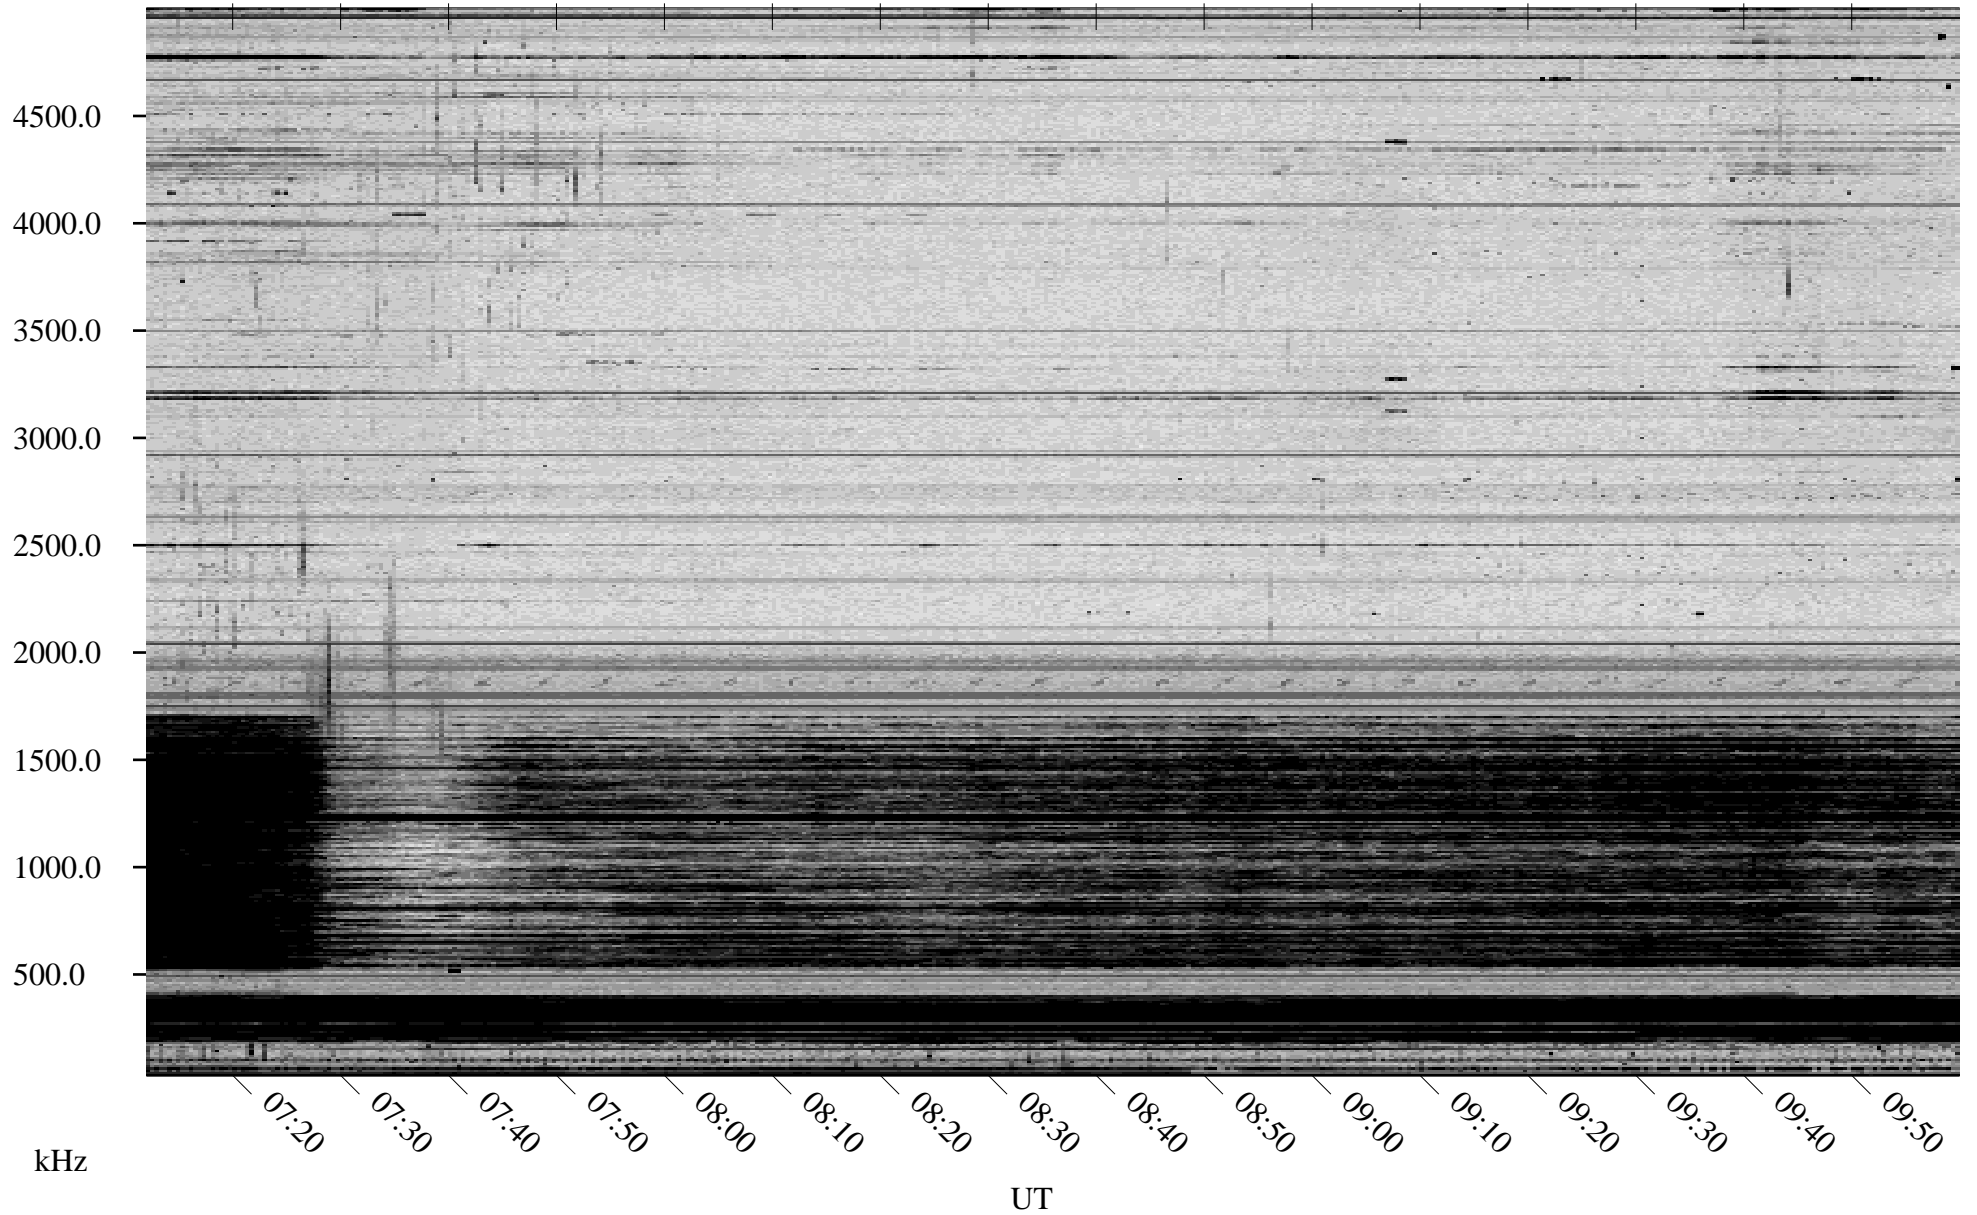

02/15/2010 Churchill, Manitoba

Linear Scale Black = 161 White = 15

ch10046l.r00SUm max_12

Page 1

02/15/2010 Churchill, Manitoba

Linear Scale Black = 161 White = 15

ch10046l.r00SUm max_12

Page 2

02/16/2010 Churchill, Manitoba

Linear Scale Black = 161 White = 15

ch10046l.r00SUm max_12

Page 3

02/16/2010 Churchill, Manitoba

Linear Scale Black = 161 White = 15

ch10046l.r00SUm max_12

Page 4

02/16/2010 Churchill, Manitoba

Linear Scale Black = 161 White = 15

ch10046l.r00SUm max_12

Page 5

02/16/2010 Churchill, Manitoba

Linear Scale Black = 161 White = 15

ch10046l.r00SUm max_12

Page 6

02/16/2010 Churchill, Manitoba

Linear Scale Black = 161 White = 15

ch10046l.r00SUm max_12

Page 7

02/16/2010 Churchill, Manitoba

Linear Scale Black = 161 White = 15

ch10046l.r00SUm max_12

Page 8