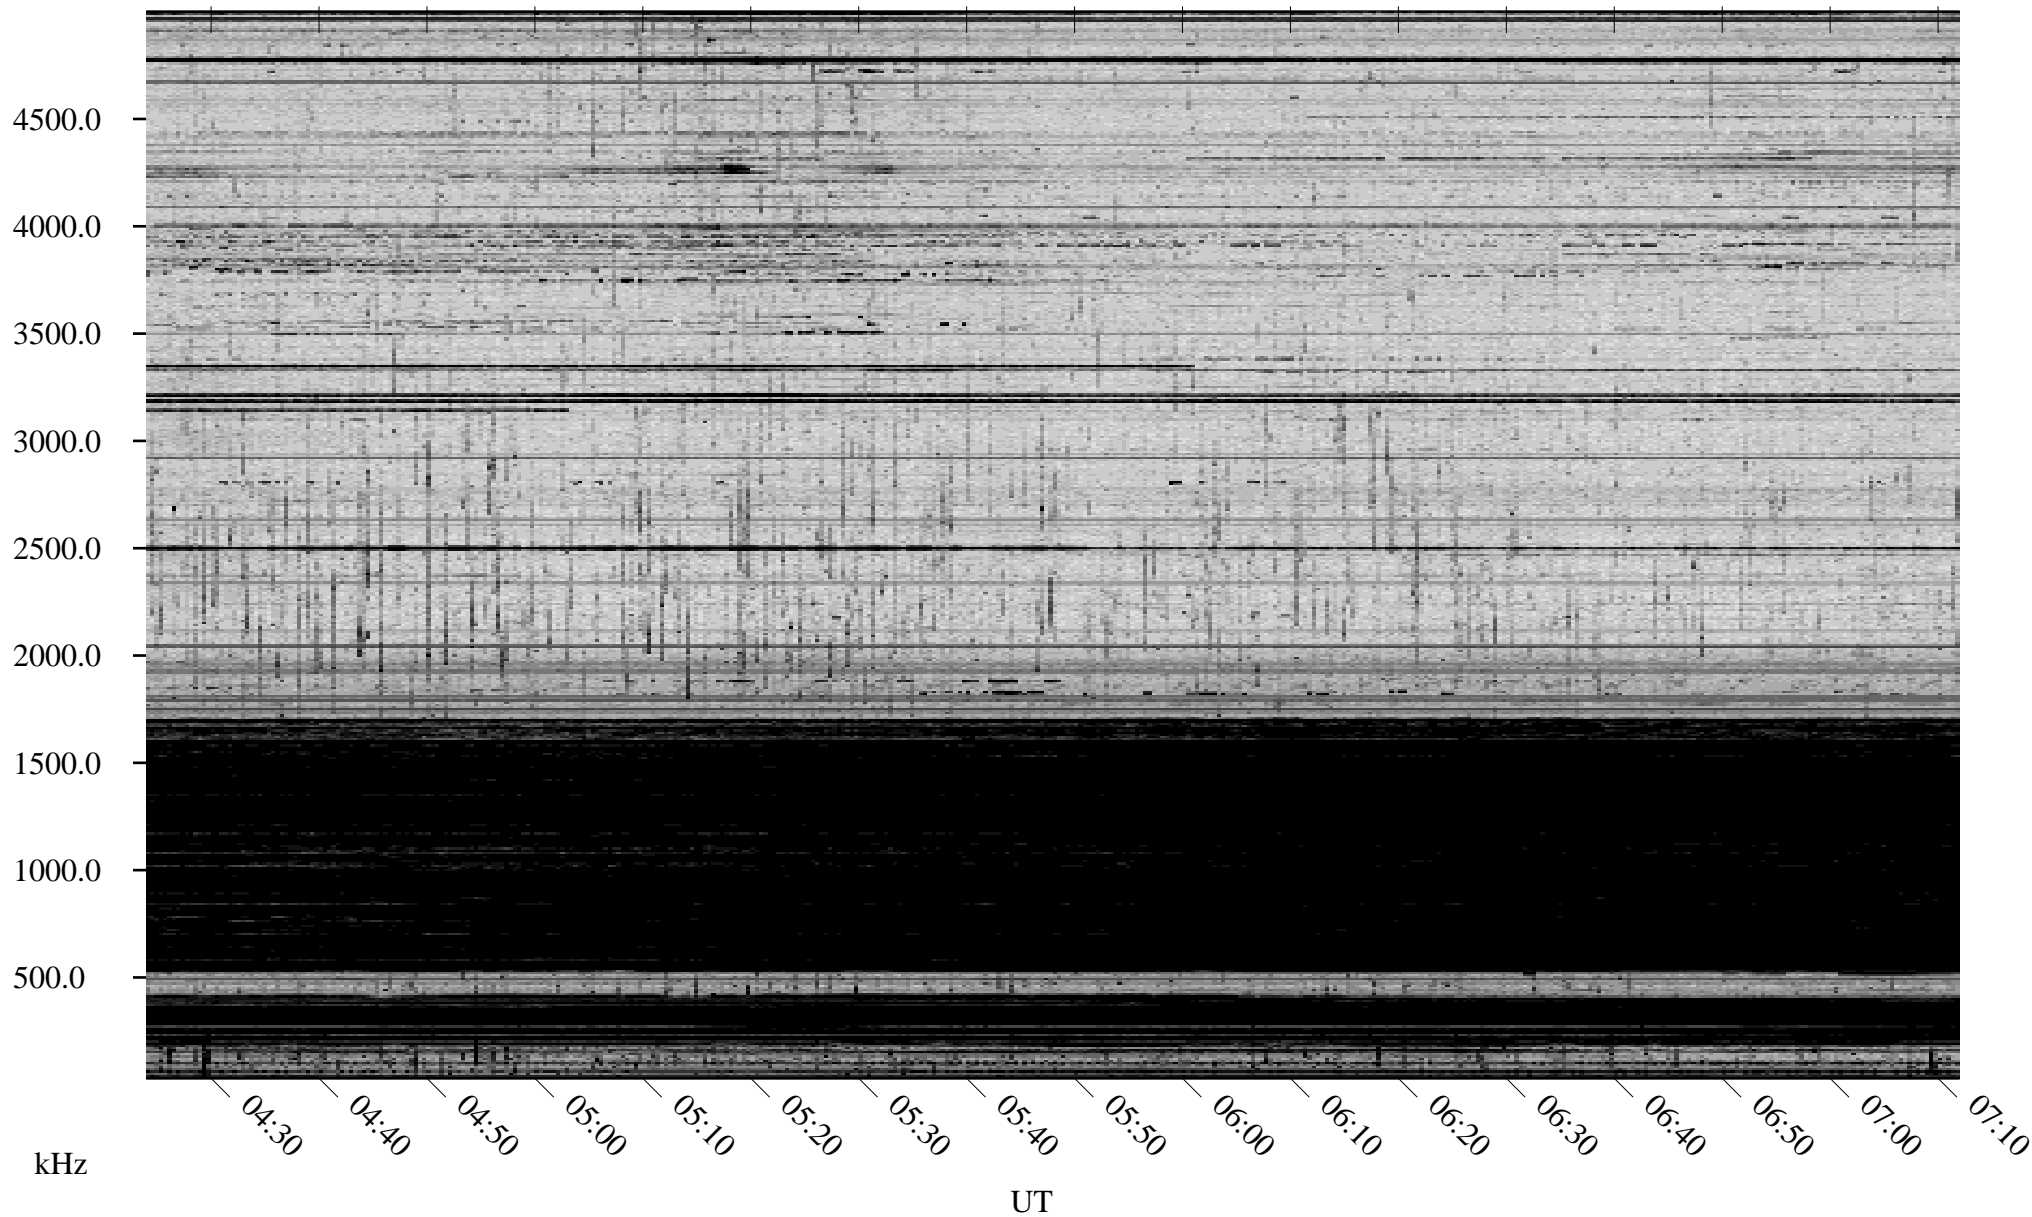

02/15/2010 Churchill, Manitoba

Linear Scale Black = 161 White = 15

ch10046l.r00SUm max_12

Page 1

02/15/2010 Churchill, Manitoba

Linear Scale Black = 161 White = 15

ch10046l.r00SUm max_12

Page 2

02/16/2010 Churchill, Manitoba

Linear Scale Black = 161 White = 15

ch10046l.r00SUm max_12

Page 3

02/16/2010 Churchill, Manitoba

Linear Scale Black = 161 White = 15

ch10046l.r00SUm max_12

Page 4

02/16/2010 Churchill, Manitoba

Linear Scale Black = 161 White = 15

ch10046l.r00SUm max_12

Page 5

02/16/2010 Churchill, Manitoba

Linear Scale Black = 161 White = 15

ch10046l.r00SUm max_12

Page 6

02/16/2010 Churchill, Manitoba

Linear Scale Black = 161 White = 15

ch10046l.r00SUm max_12

Page 7

02/16/2010 Churchill, Manitoba

Linear Scale Black = 161 White = 15

ch10046l.r00SUm max_12

Page 8