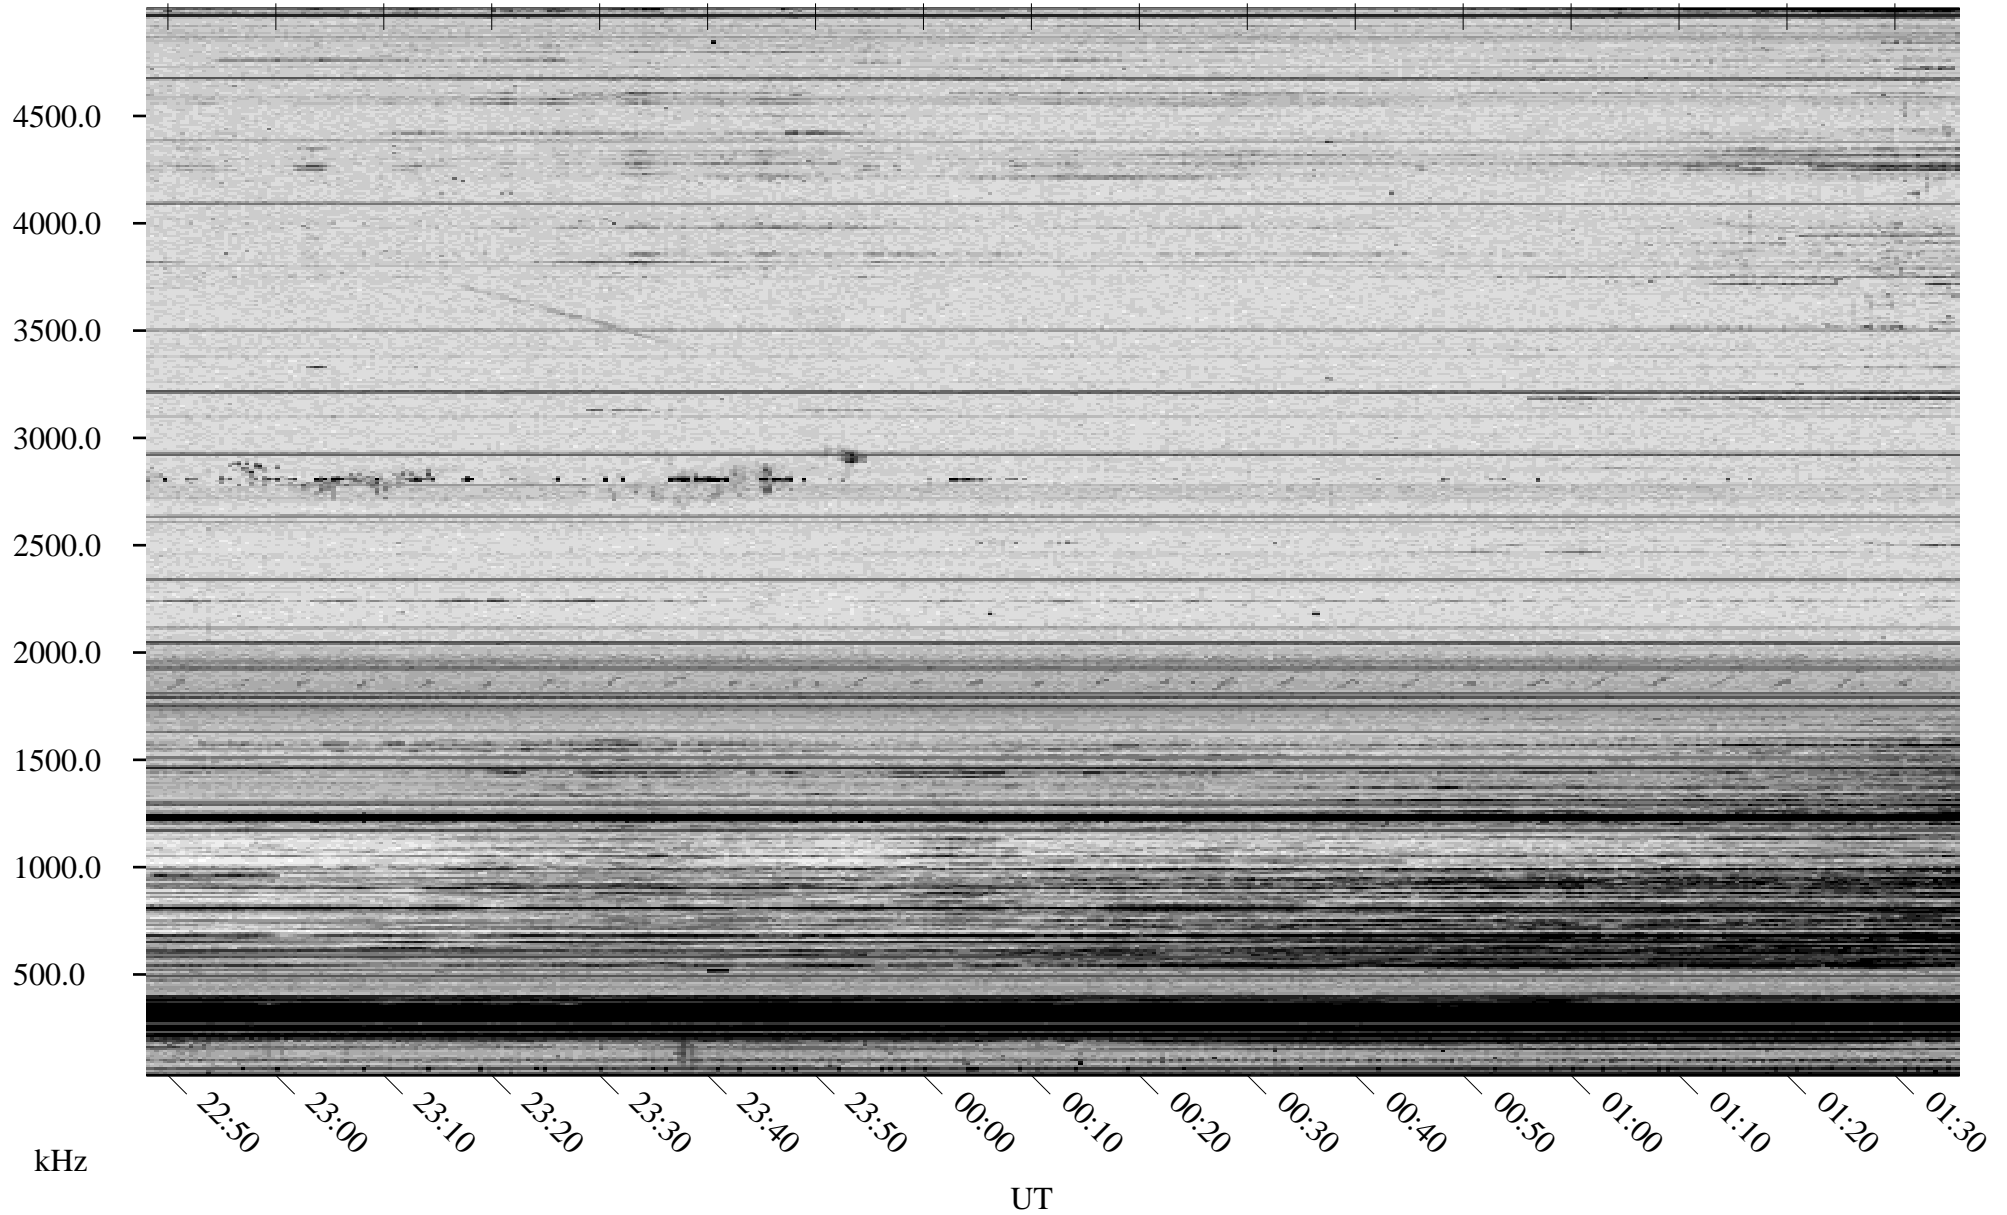

02/15/2010 Churchill, Manitoba

Linear Scale Black = 161 White = 15

ch10046l.r00SUm max_12

Page 1

02/15/2010 Churchill, Manitoba

Linear Scale Black = 161 White = 15

ch10046l.r00SUm max_12

Page 2

02/16/2010 Churchill, Manitoba

Linear Scale Black = 161 White = 15

ch10046l.r00SUm max_12

Page 3

02/16/2010 Churchill, Manitoba

Linear Scale Black = 161 White = 15

ch10046l.r00SUm max_12

Page 4

02/16/2010 Churchill, Manitoba

Linear Scale Black = 161 White = 15

ch10046l.r00SUm max_12

Page 5

02/16/2010 Churchill, Manitoba

Linear Scale Black = 161 White = 15

ch10046l.r00SUm max_12

Page 6

02/16/2010 Churchill, Manitoba

Linear Scale Black = 161 White = 15

ch10046l.r00SUm max_12

Page 7

02/16/2010 Churchill, Manitoba

Linear Scale Black = 161 White = 15

ch10046l.r00SUm max_12

Page 8