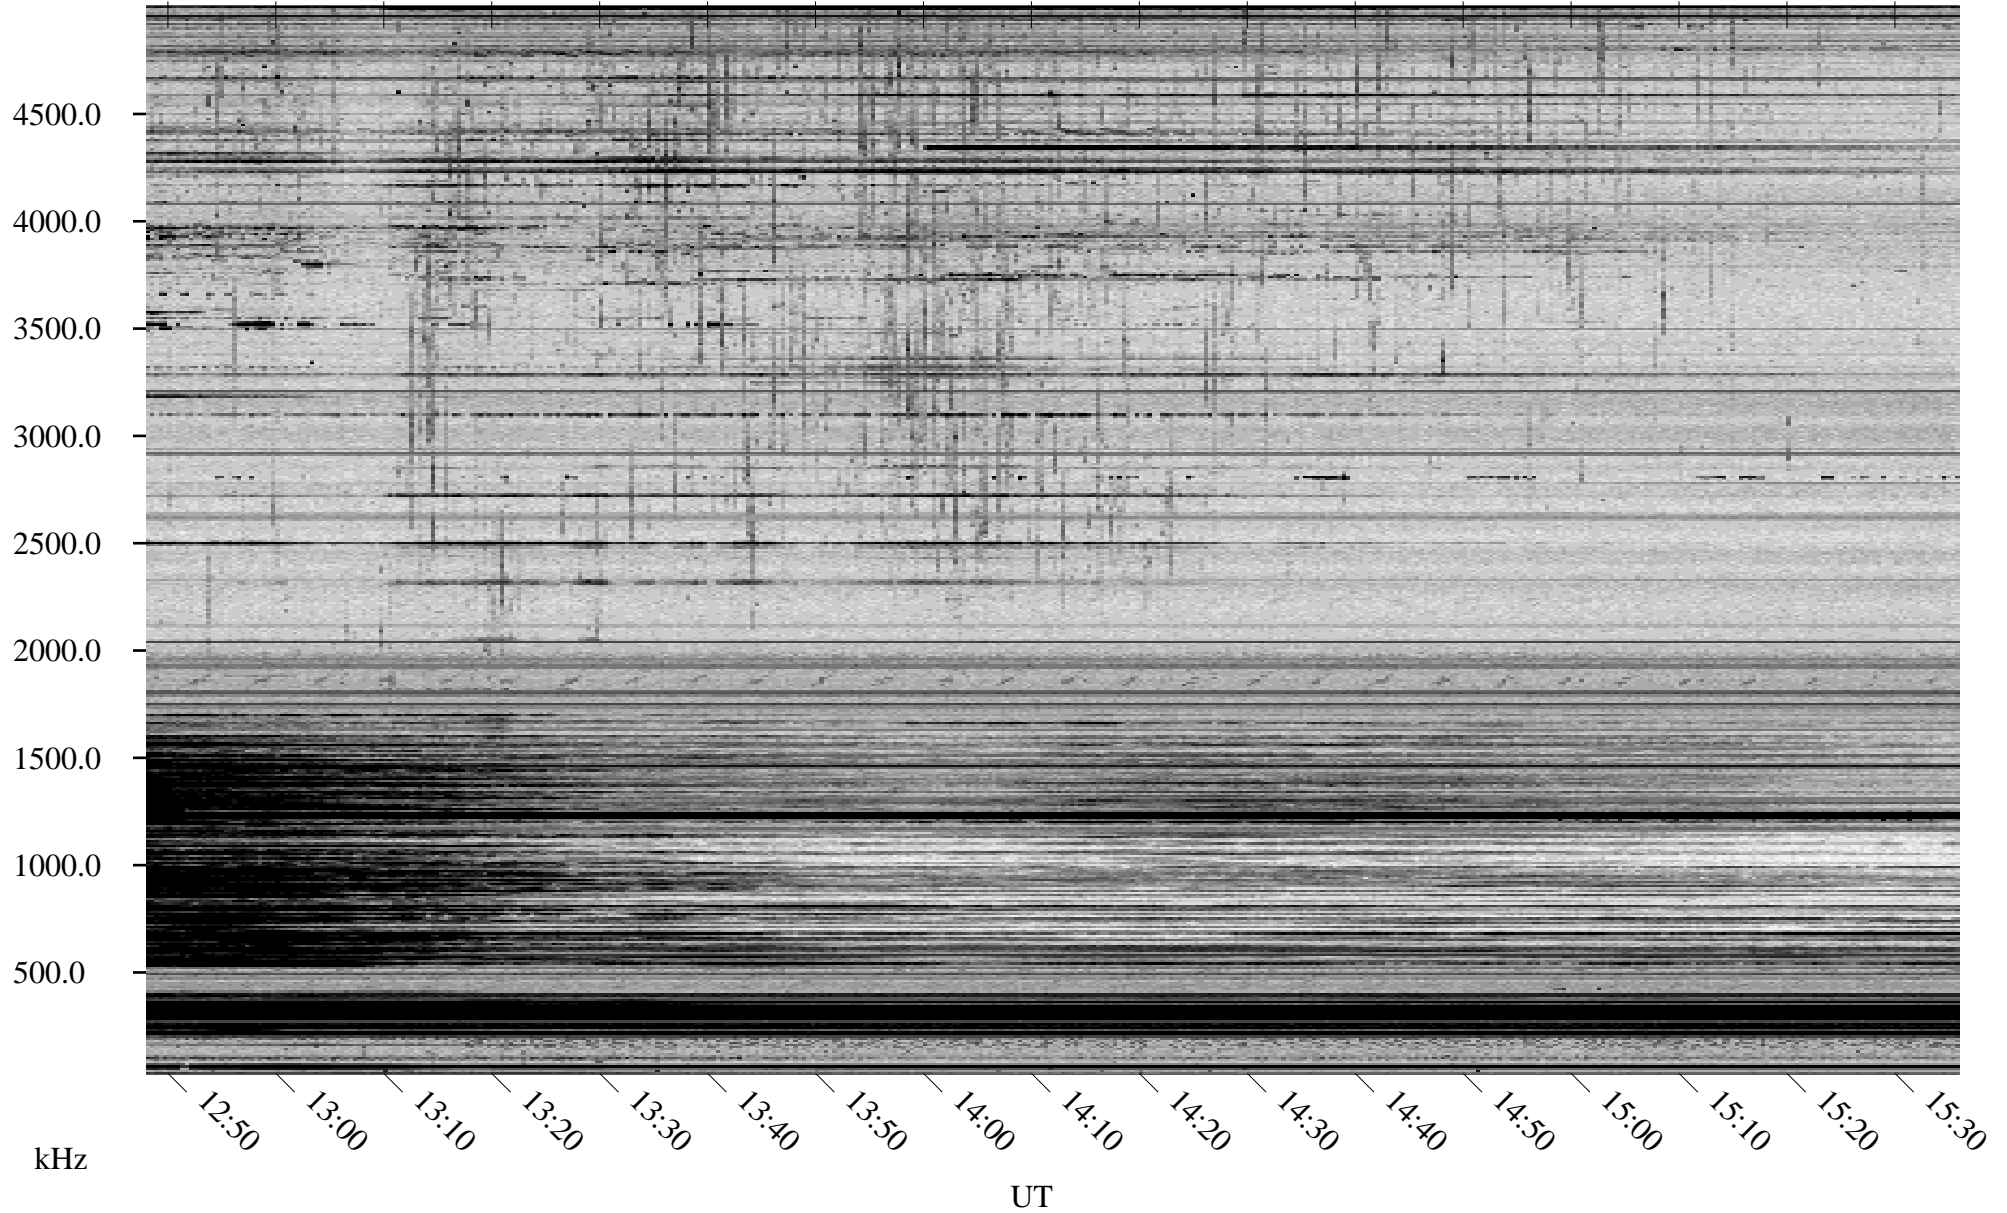

02/15/2010 Churchill, Manitoba

Linear Scale Black = 161 White = 15

ch10046l.r00SUm max_12

Page 1

02/15/2010 Churchill, Manitoba

Linear Scale Black = 161 White = 15

ch10046l.r00SUm max_12

Page 2

02/16/2010 Churchill, Manitoba

Linear Scale Black = 161 White = 15

ch10046l.r00SUm max_12

Page 3

02/16/2010 Churchill, Manitoba

Linear Scale Black = 161 White = 15

ch10046l.r00SUm max_12

Page 4

02/16/2010 Churchill, Manitoba

Linear Scale Black = 161 White = 15

ch10046l.r00SUm max_12

Page 5

02/16/2010 Churchill, Manitoba

Linear Scale Black = 161 White = 15

ch10046l.r00SUm max_12

Page 6

02/16/2010 Churchill, Manitoba

Linear Scale Black = 161 White = 15

ch10046l.r00SUm max_12

Page 7

02/16/2010 Churchill, Manitoba

Linear Scale Black = 161 White = 15

ch10046l.r00SUm max_12

Page 8