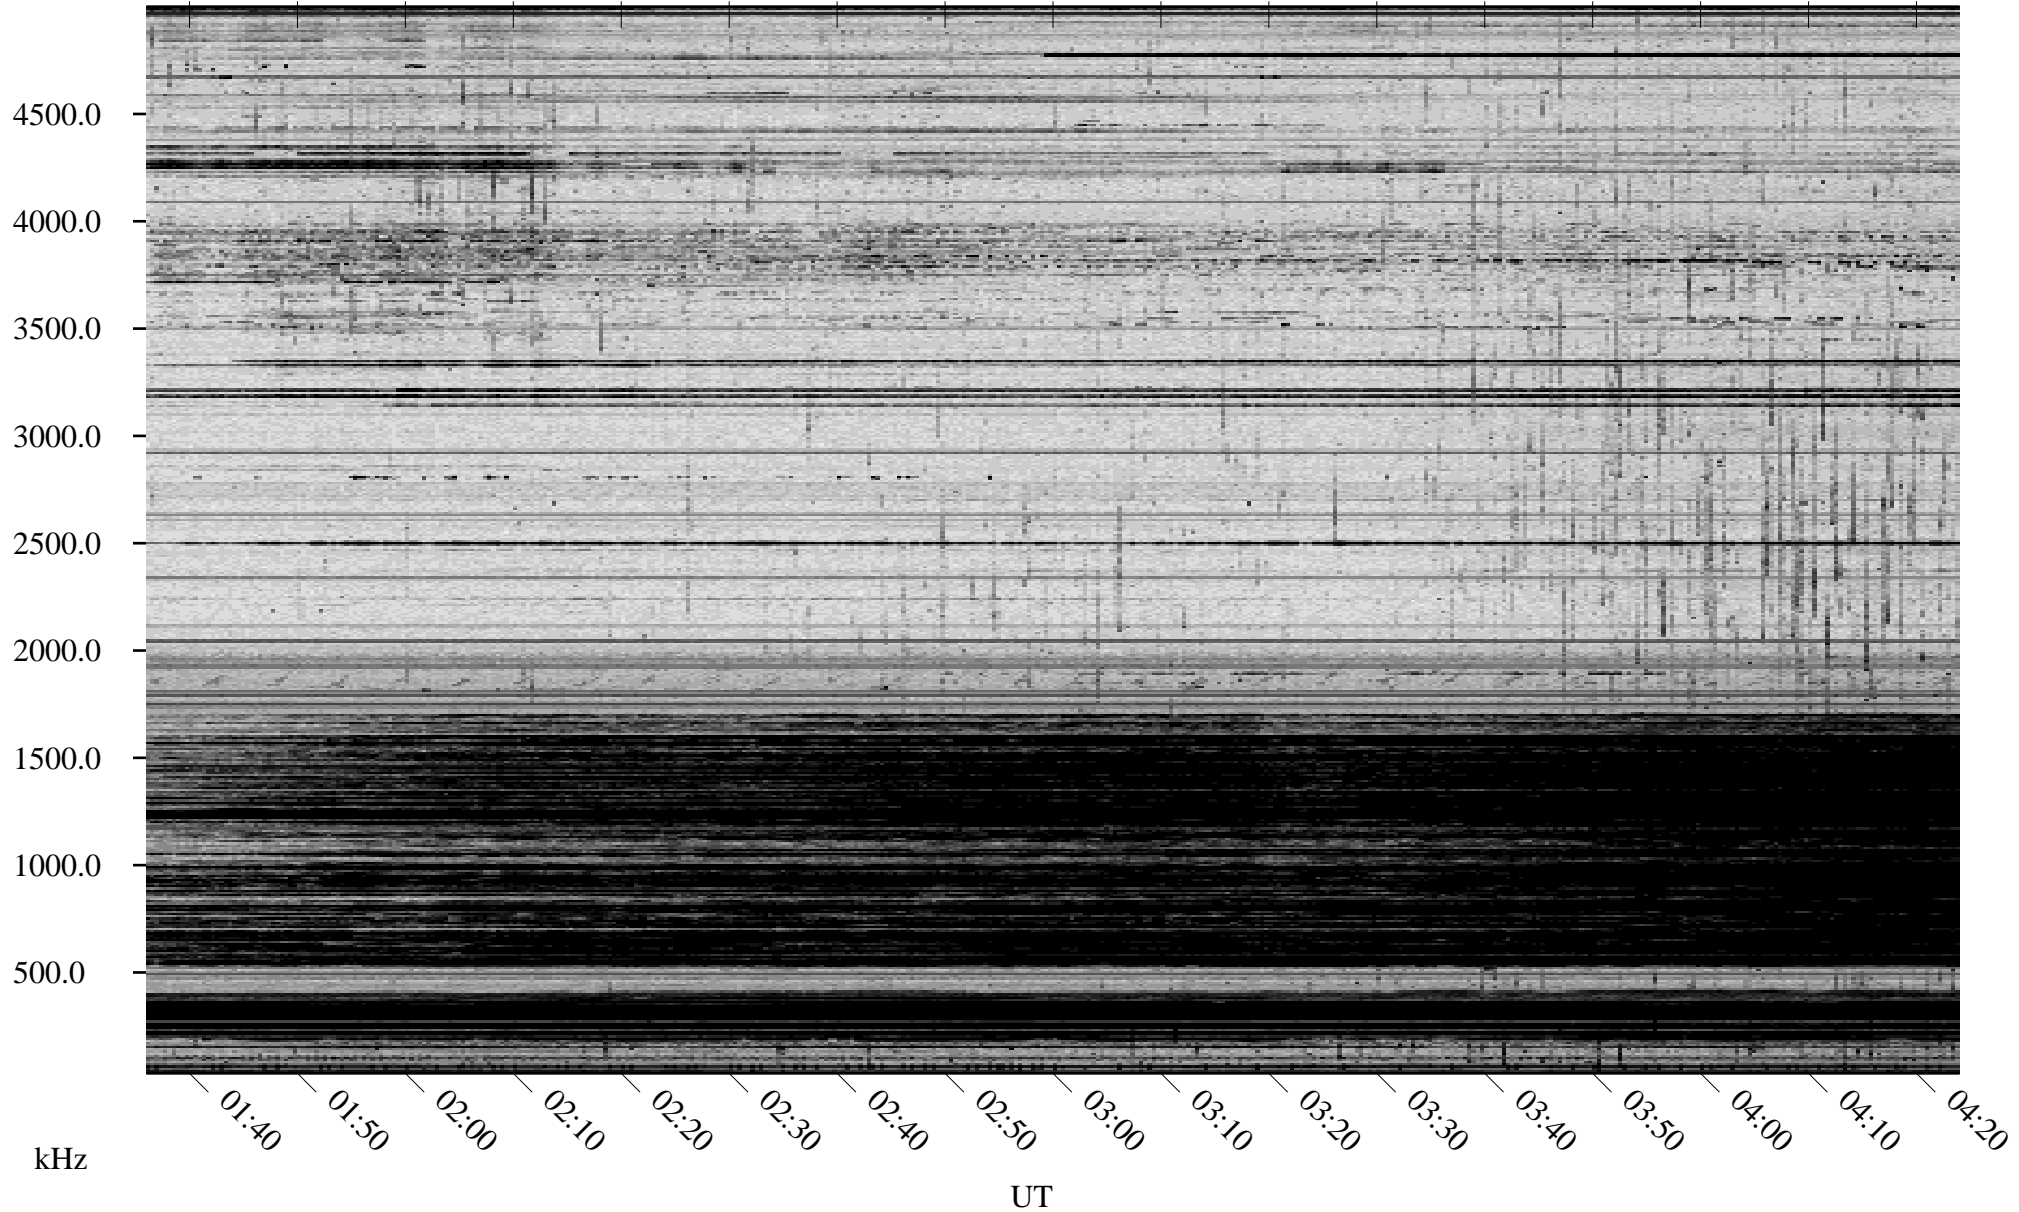

02/15/2010 Churchill, Manitoba

Linear Scale Black = 161 White = 15

ch10046l.r00SUm max_12

Page 1

02/15/2010 Churchill, Manitoba

Linear Scale Black = 161 White = 15

ch10046l.r00SUm max_12

Page 2

02/16/2010 Churchill, Manitoba

Linear Scale Black = 161 White = 15

ch10046l.r00SUm max_12

Page 3

02/16/2010 Churchill, Manitoba

Linear Scale Black = 161 White = 15

ch10046l.r00SUm max_12

Page 4

02/16/2010 Churchill, Manitoba

Linear Scale Black = 161 White = 15

ch10046l.r00SUm max_12

Page 5

02/16/2010 Churchill, Manitoba

Linear Scale Black = 161 White = 15

ch10046l.r00SUm max_12

Page 6

02/16/2010 Churchill, Manitoba

Linear Scale Black = 161 White = 15

ch10046l.r00SUm max_12

Page 7

02/16/2010 Churchill, Manitoba

Linear Scale Black = 161 White = 15

ch10046l.r00SUm max_12

Page 8