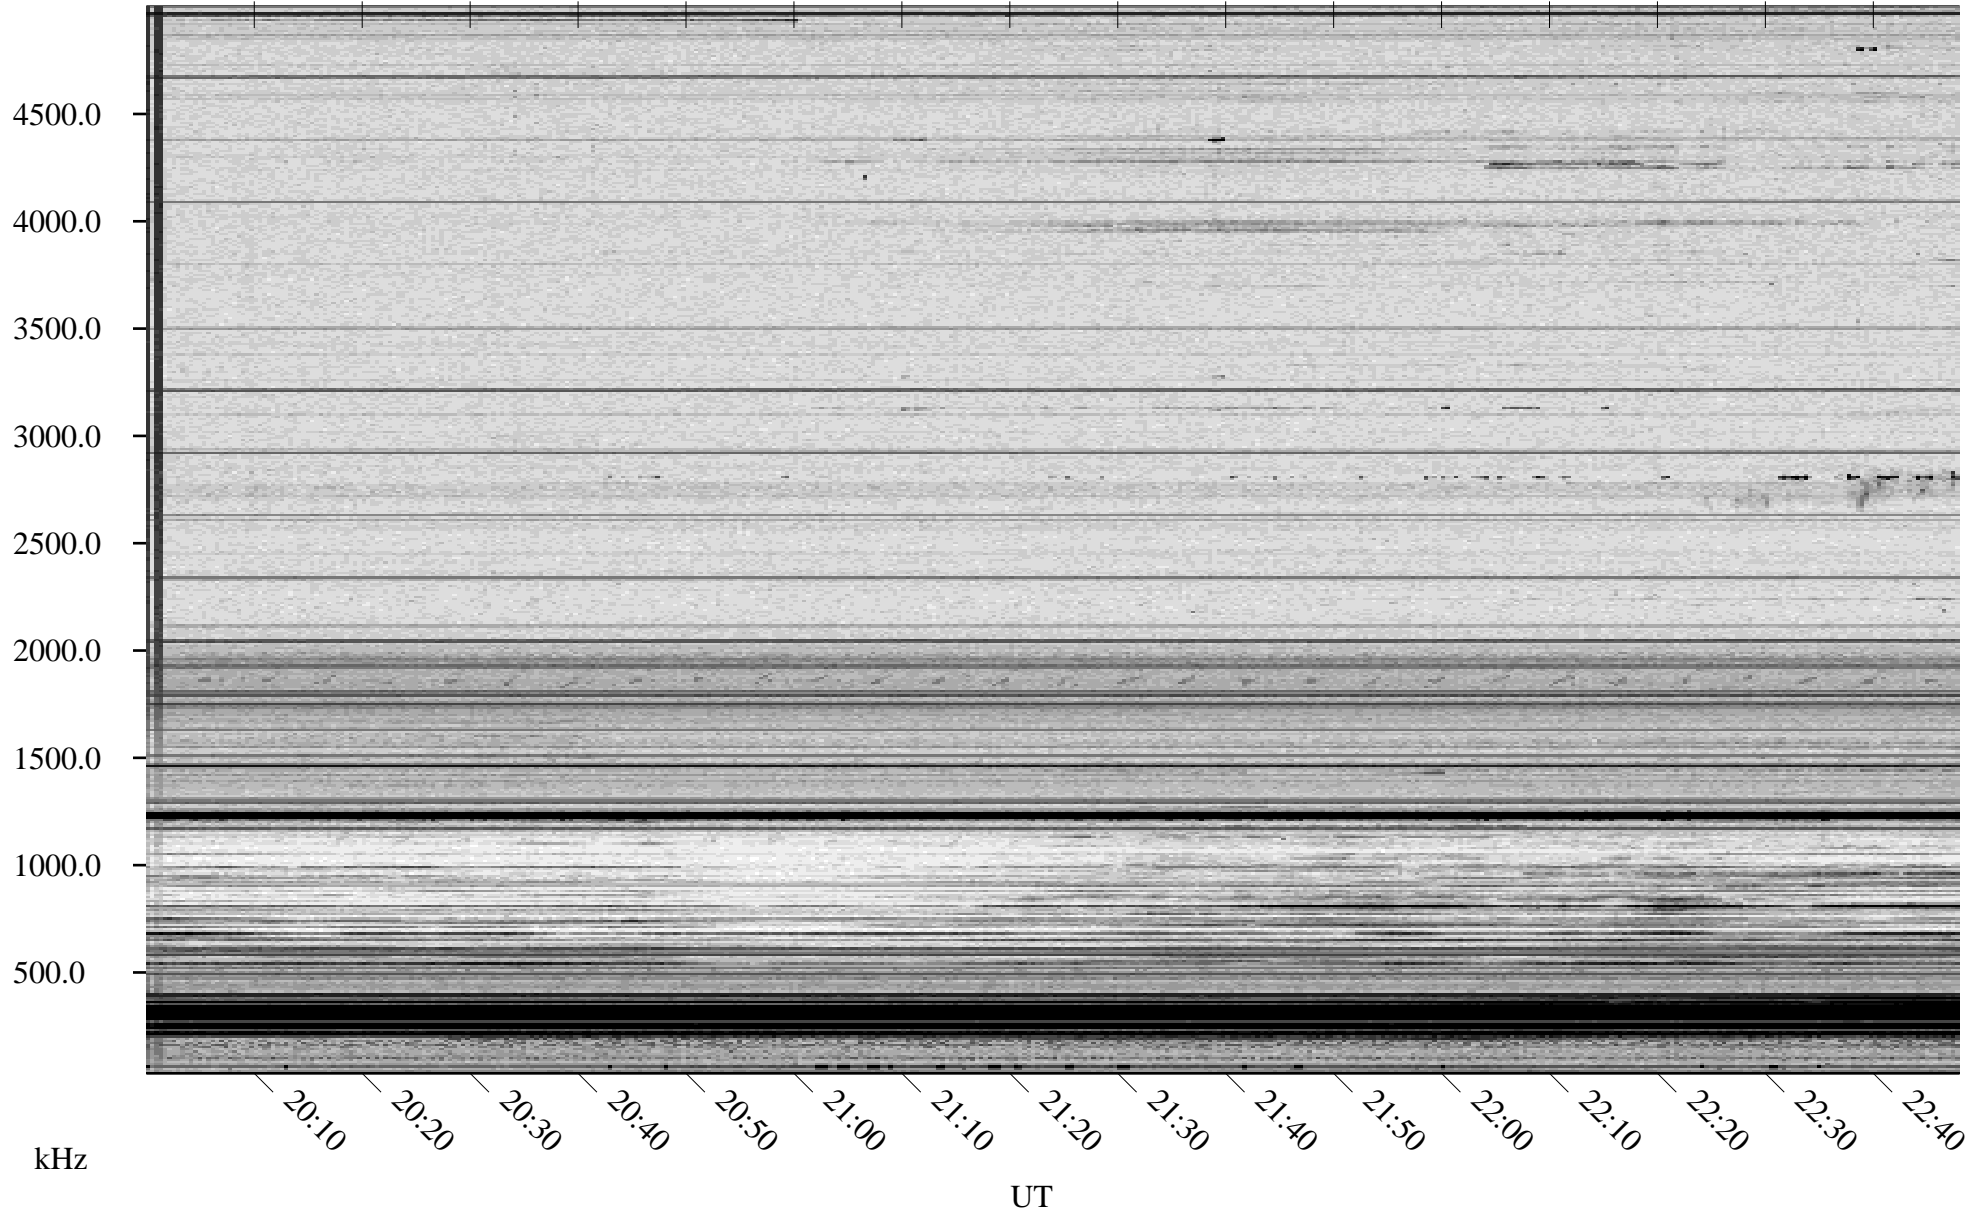

02/15/2010 Churchill, Manitoba

Linear Scale Black = 161 White = 15

ch10046l.r00SUm max_12

Page 1

02/15/2010 Churchill, Manitoba

Linear Scale Black = 161 White = 15

ch10046l.r00SUm max_12

Page 2

02/16/2010 Churchill, Manitoba

Linear Scale Black = 161 White = 15

ch10046l.r00SUm max_12

Page 3

02/16/2010 Churchill, Manitoba

Linear Scale Black = 161 White = 15

ch10046l.r00SUm max_12

Page 4

02/16/2010 Churchill, Manitoba

Linear Scale Black = 161 White = 15

ch10046l.r00SUm max_12

Page 5

02/16/2010 Churchill, Manitoba

Linear Scale Black = 161 White = 15

ch10046l.r00SUm max_12

Page 6

02/16/2010 Churchill, Manitoba

Linear Scale Black = 161 White = 15

ch10046l.r00SUm max_12

Page 7

02/16/2010 Churchill, Manitoba

Linear Scale Black = 161 White = 15

ch10046l.r00SUm max_12

Page 8