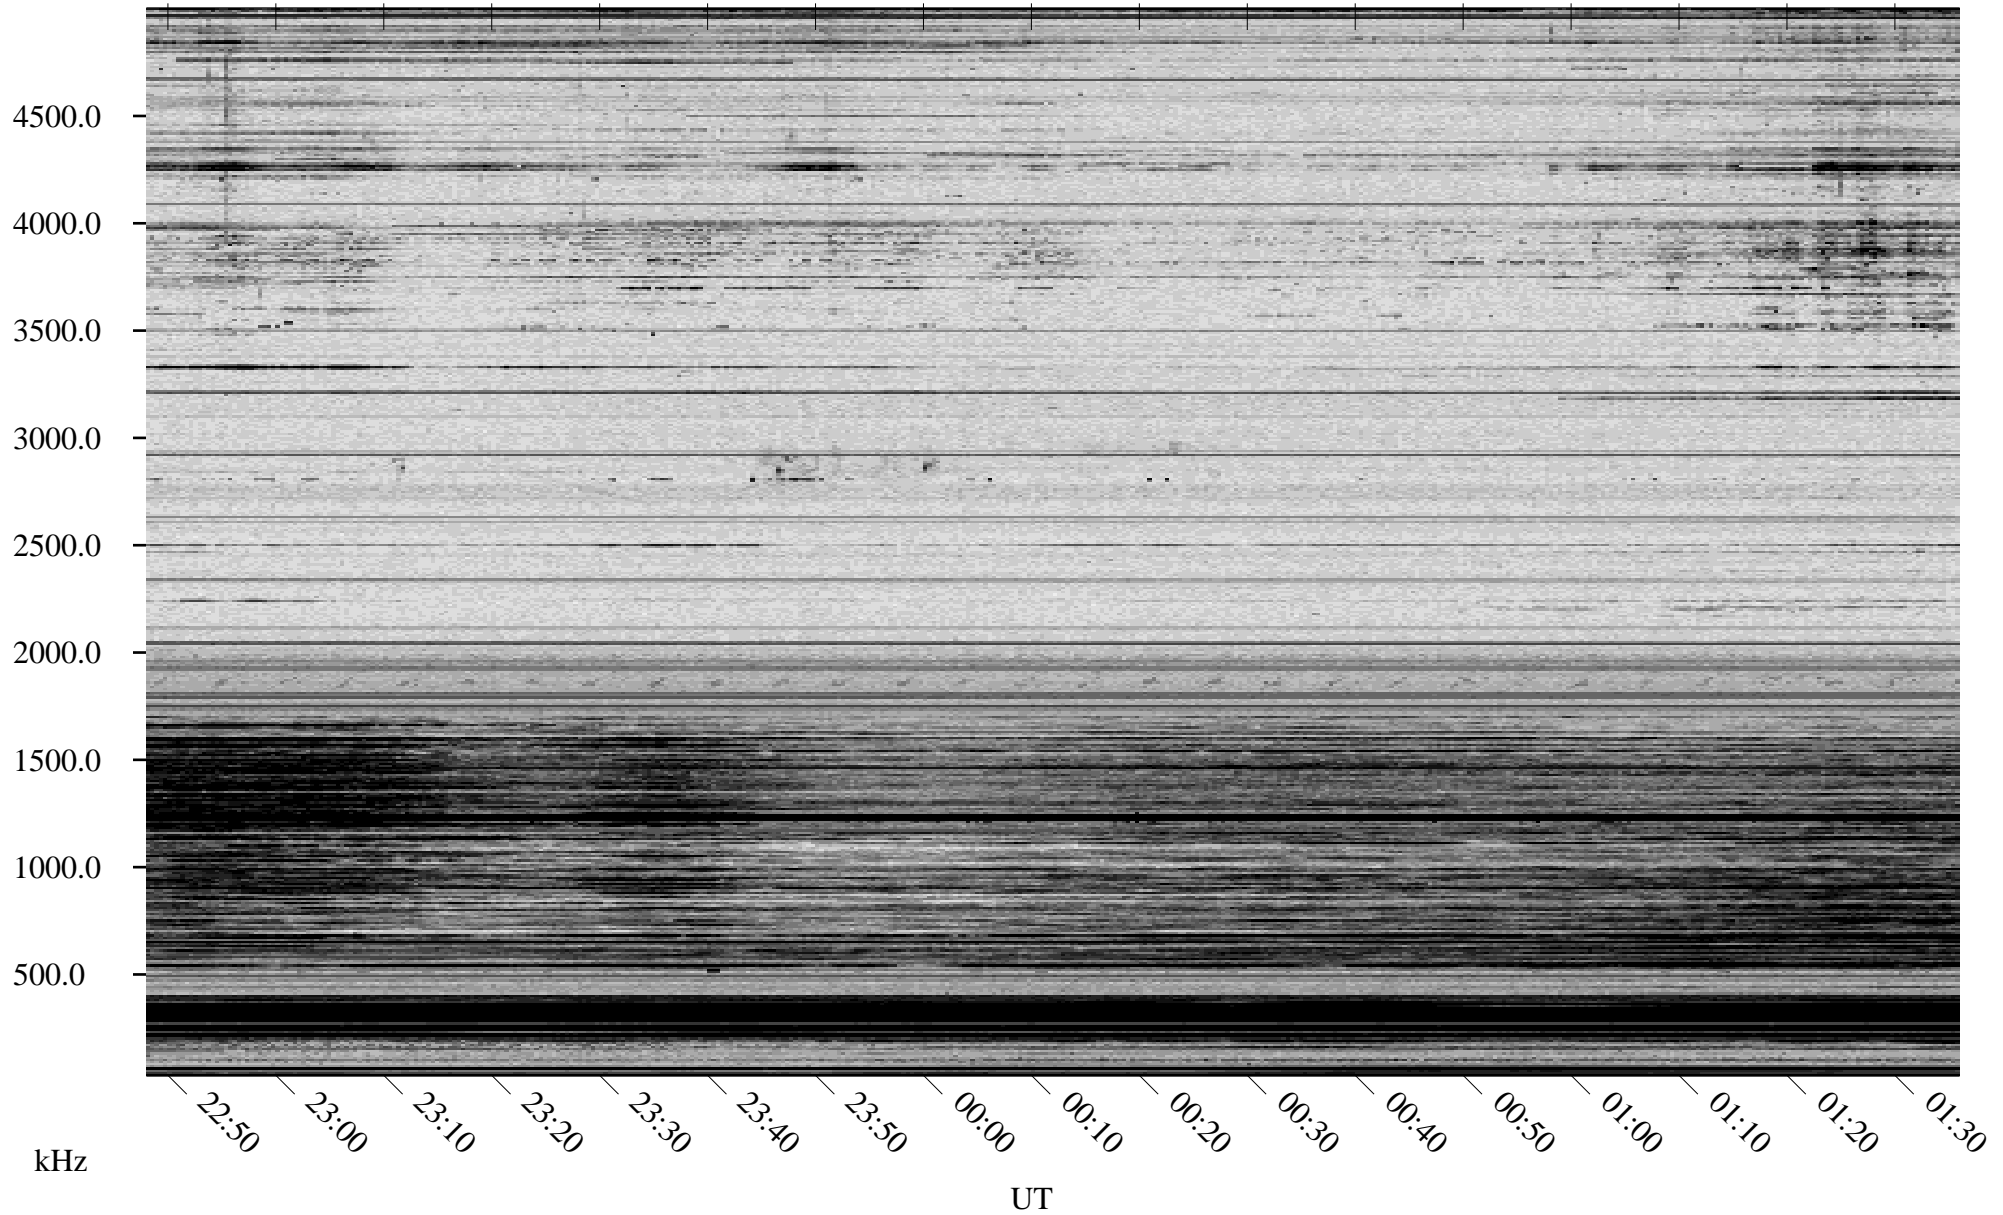

# 02/16/2010 Churchill, Manitoba

Linear Scale    Black = 161    White = 15

ch10047l.r00SUm max\_12

Page 1

# 02/16/2010 Churchill, Manitoba

Linear Scale    Black = 161    White = 15

ch10047l.r00SUm max\_12

# 02/17/2010 Churchill, Manitoba

Linear Scale    Black = 161    White = 15

ch10047l.r00SUm max\_12

Page 3

# 02/17/2010 Churchill, Manitoba

Linear Scale    Black = 161    White = 15

ch10047l.r00SUm max\_12

Page 4