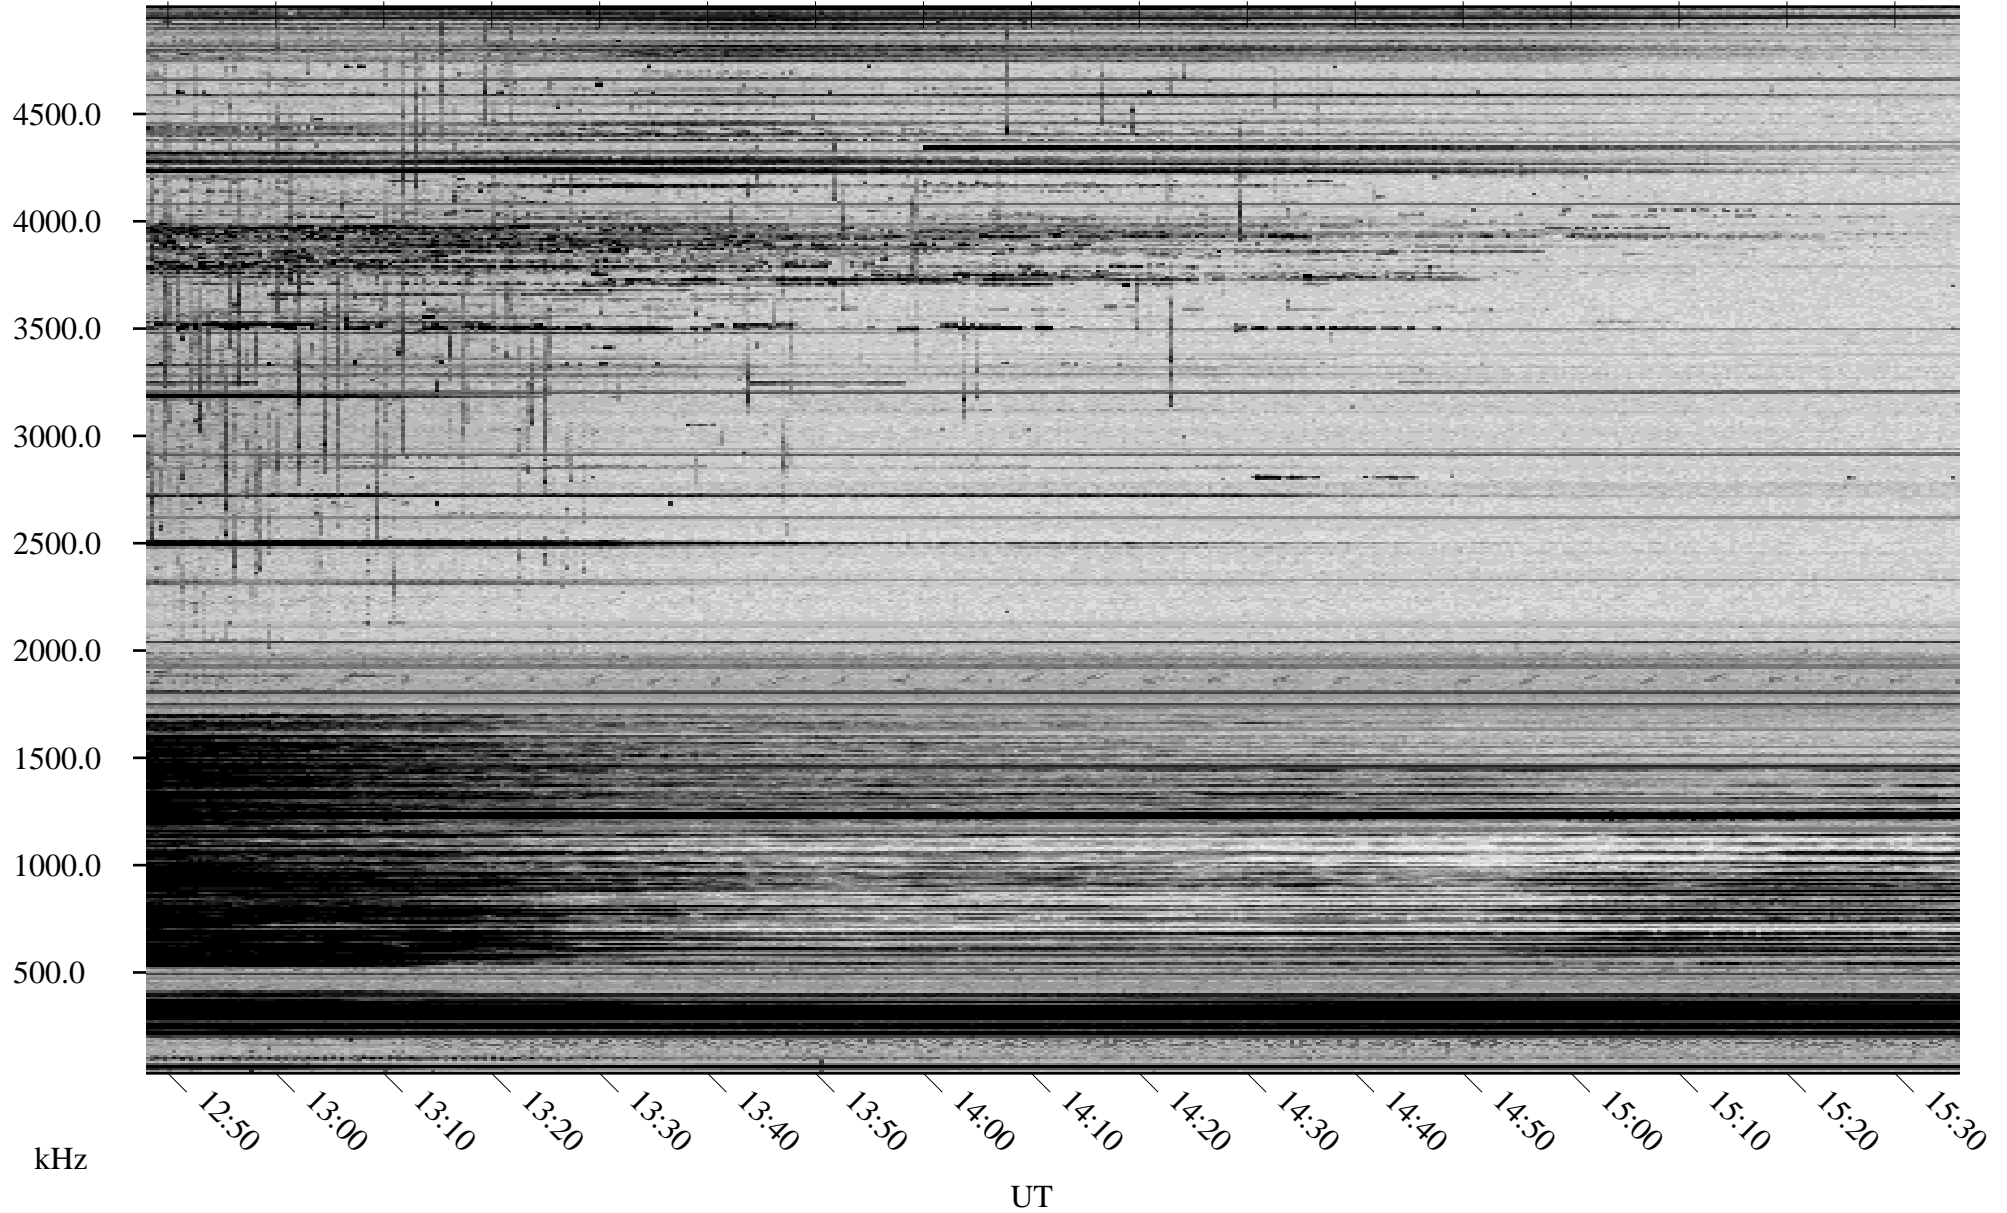

# 02/17/2010 Churchill, Manitoba

Linear Scale    Black = 161    White = 15

ch10047l.r00SUm max\_12

Page 5

# 02/17/2010 Churchill, Manitoba

Linear Scale    Black = 161    White = 15

ch10047l.r00SUm max\_12

Page 6

# 02/17/2010 Churchill, Manitoba

Linear Scale    Black = 161    White = 15

ch10047l.r00SUm max\_12

Page 7

# 02/17/2010 Churchill, Manitoba

Linear Scale    Black = 161    White = 15

ch10047l.r00SUm max\_12