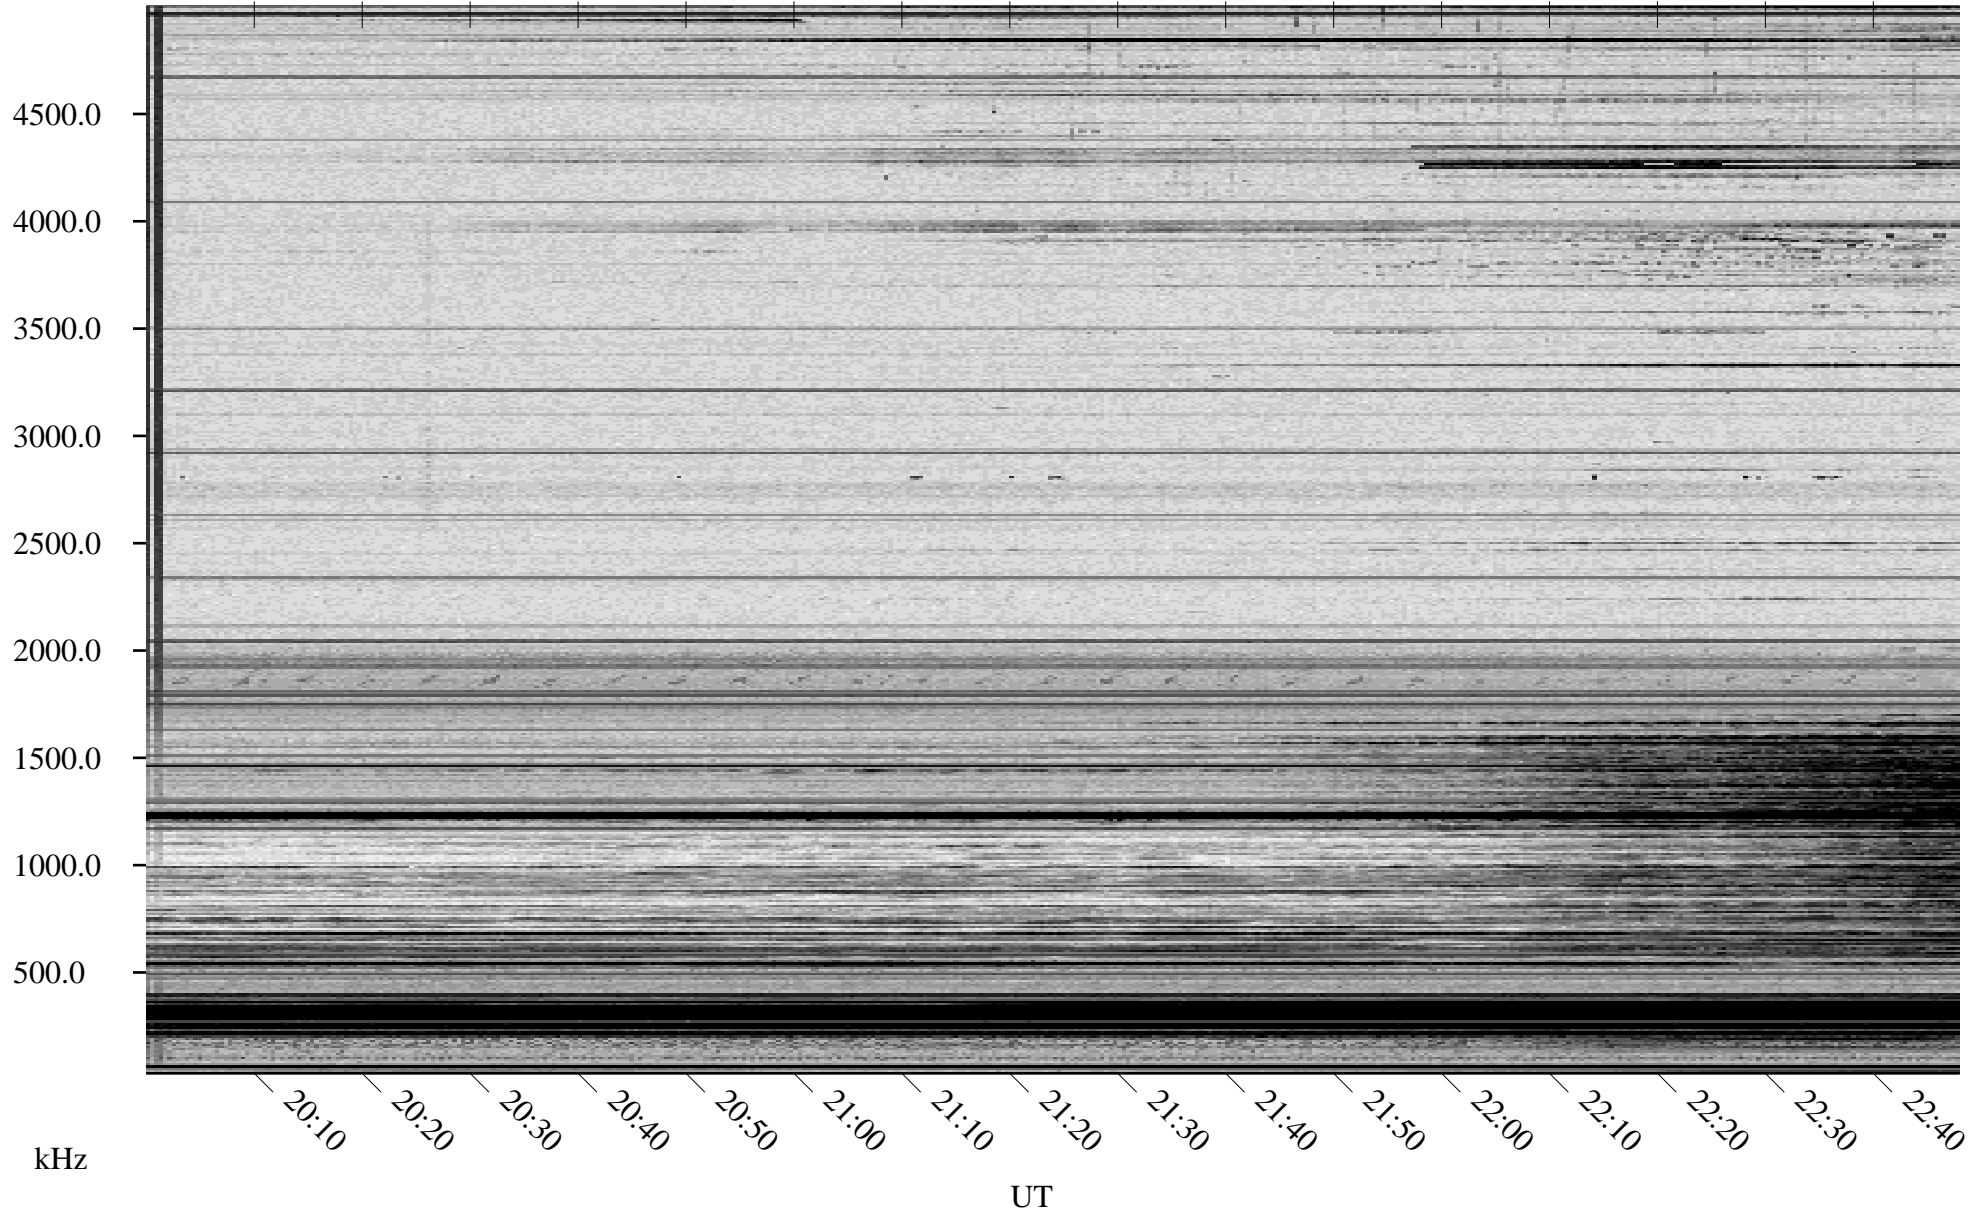

# 02/16/2010 Churchill, Manitoba

Linear Scale    Black = 161    White = 15

ch10047l.r00SUm max\_12

Page 1

# 02/16/2010 Churchill, Manitoba

Linear Scale    Black = 161    White = 15

ch10047l.r00SUm max\_12

# 02/17/2010 Churchill, Manitoba

Linear Scale    Black = 161    White = 15

ch10047l.r00SUm max\_12

Page 3

# 02/17/2010 Churchill, Manitoba

Linear Scale    Black = 161    White = 15

ch10047l.r00SUm max\_12

Page 4