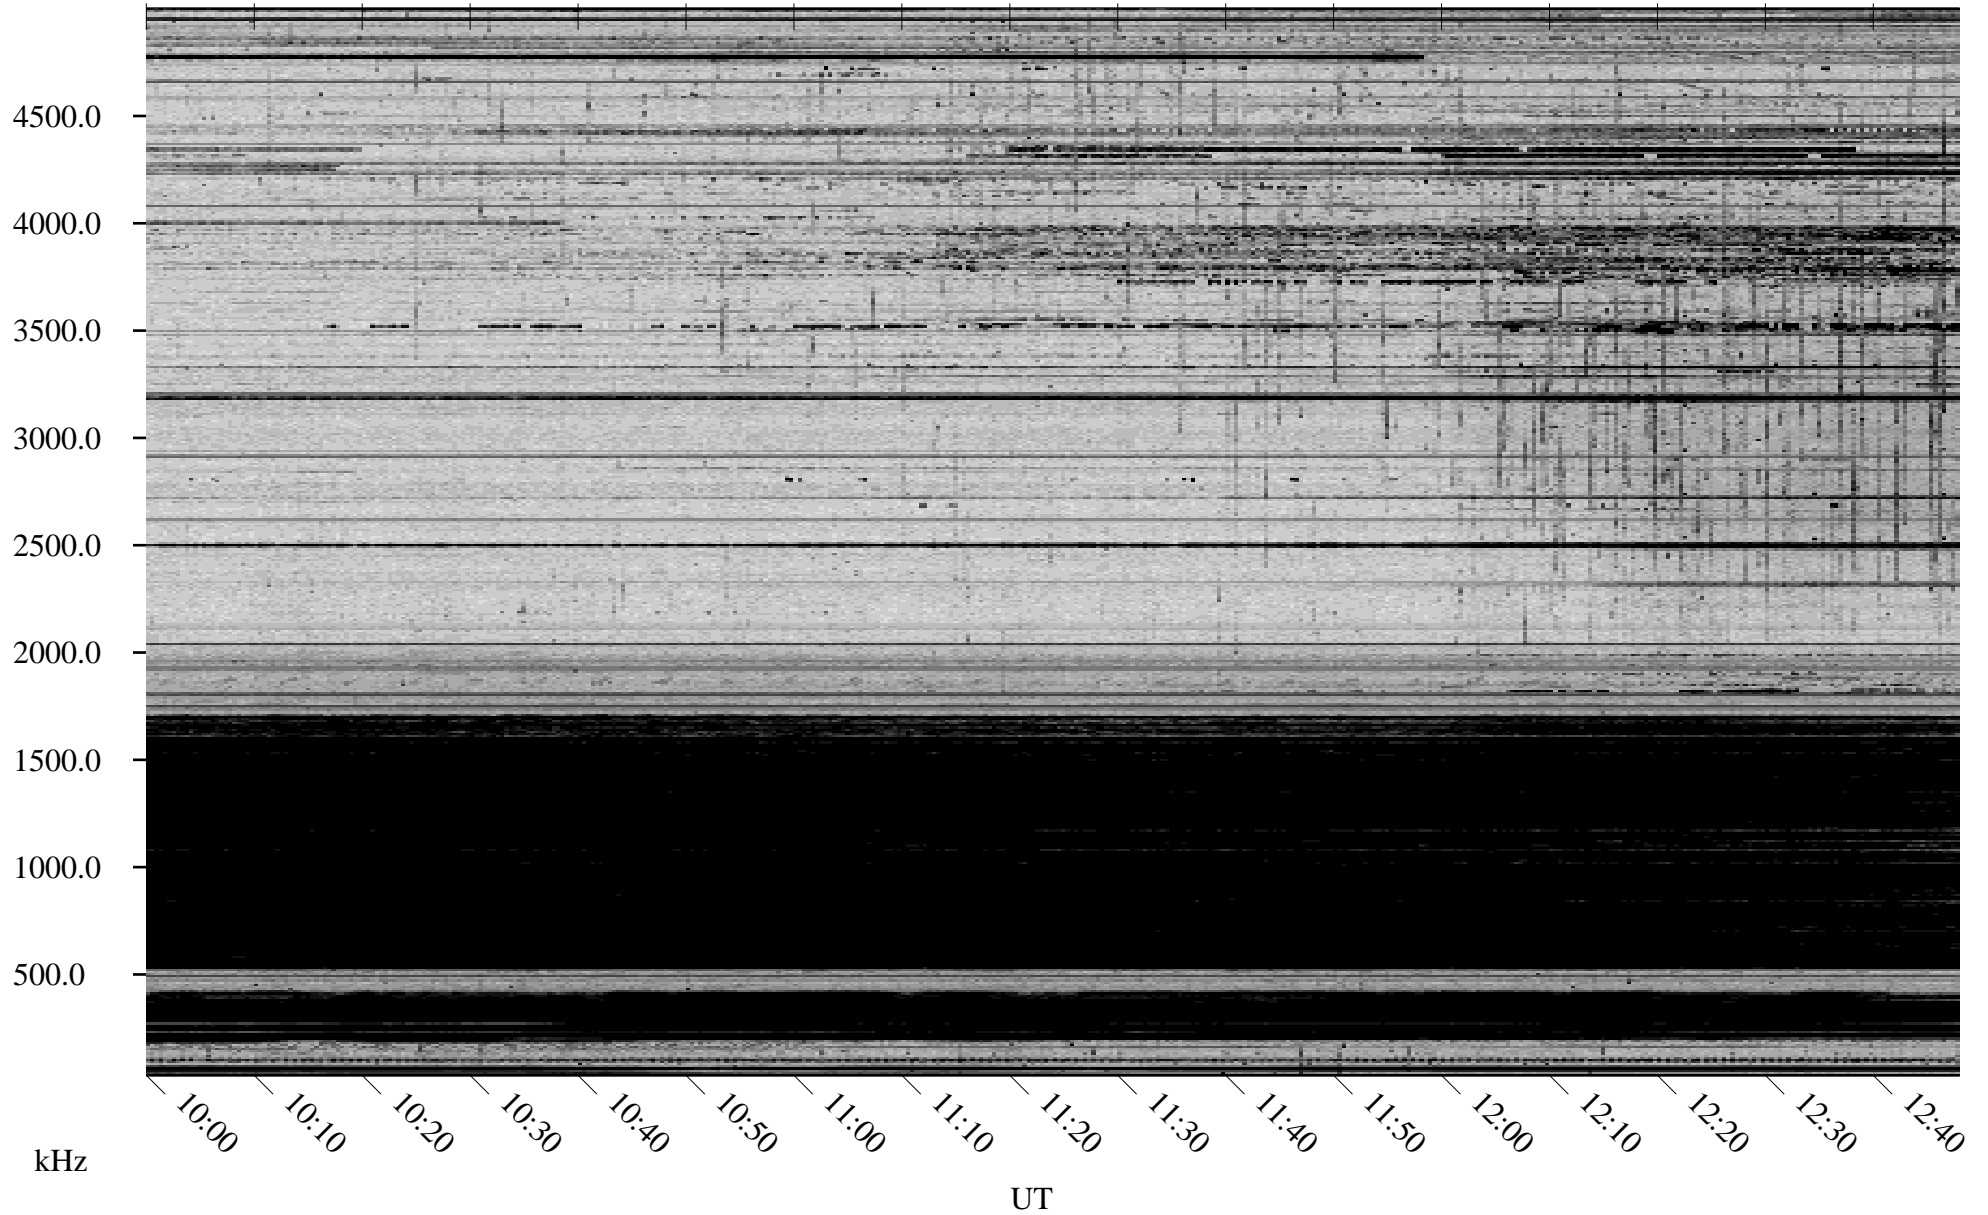

# 02/17/2010 Churchill, Manitoba

Linear Scale    Black = 161    White = 15

ch10047l.r00SUm max\_12

Page 5

# 02/17/2010 Churchill, Manitoba

Linear Scale    Black = 161    White = 15

ch10047l.r00SUm max\_12

Page 6

# 02/17/2010 Churchill, Manitoba

Linear Scale    Black = 161    White = 15

ch10047l.r00SUm max\_12

Page 7