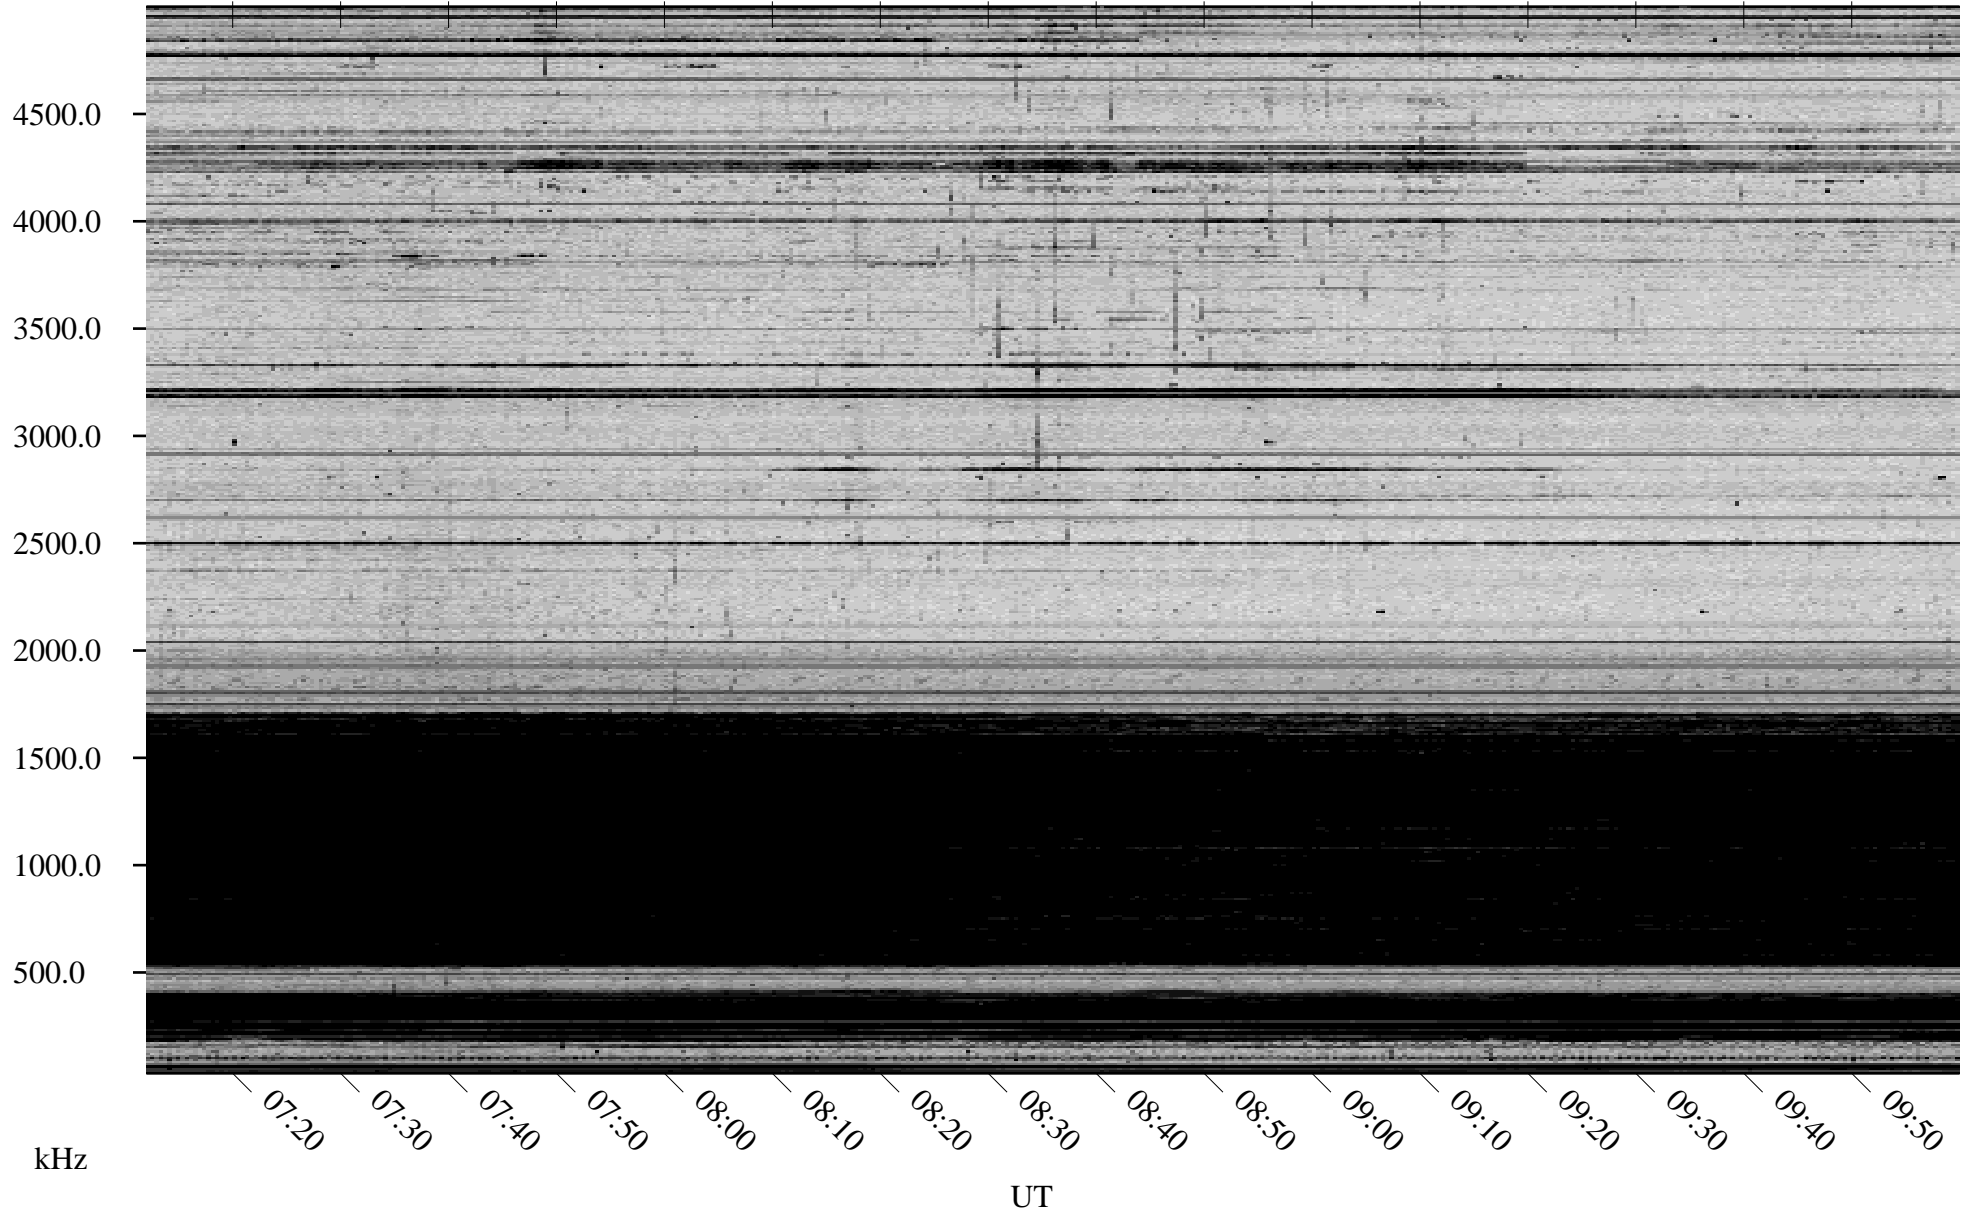

# 02/16/2010 Churchill, Manitoba

Linear Scale    Black = 161    White = 15

ch10047l.r00SUm max\_12

# 02/17/2010 Churchill, Manitoba

Linear Scale    Black = 161    White = 15

ch10047l.r00SUm max\_12

Page 4

# 02/17/2010 Churchill, Manitoba

Linear Scale    Black = 161    White = 15

ch10047l.r00SUm max\_12

Page 5

# 02/17/2010 Churchill, Manitoba

Linear Scale    Black = 161    White = 15

ch10047l.r00SUm max\_12

Page 6