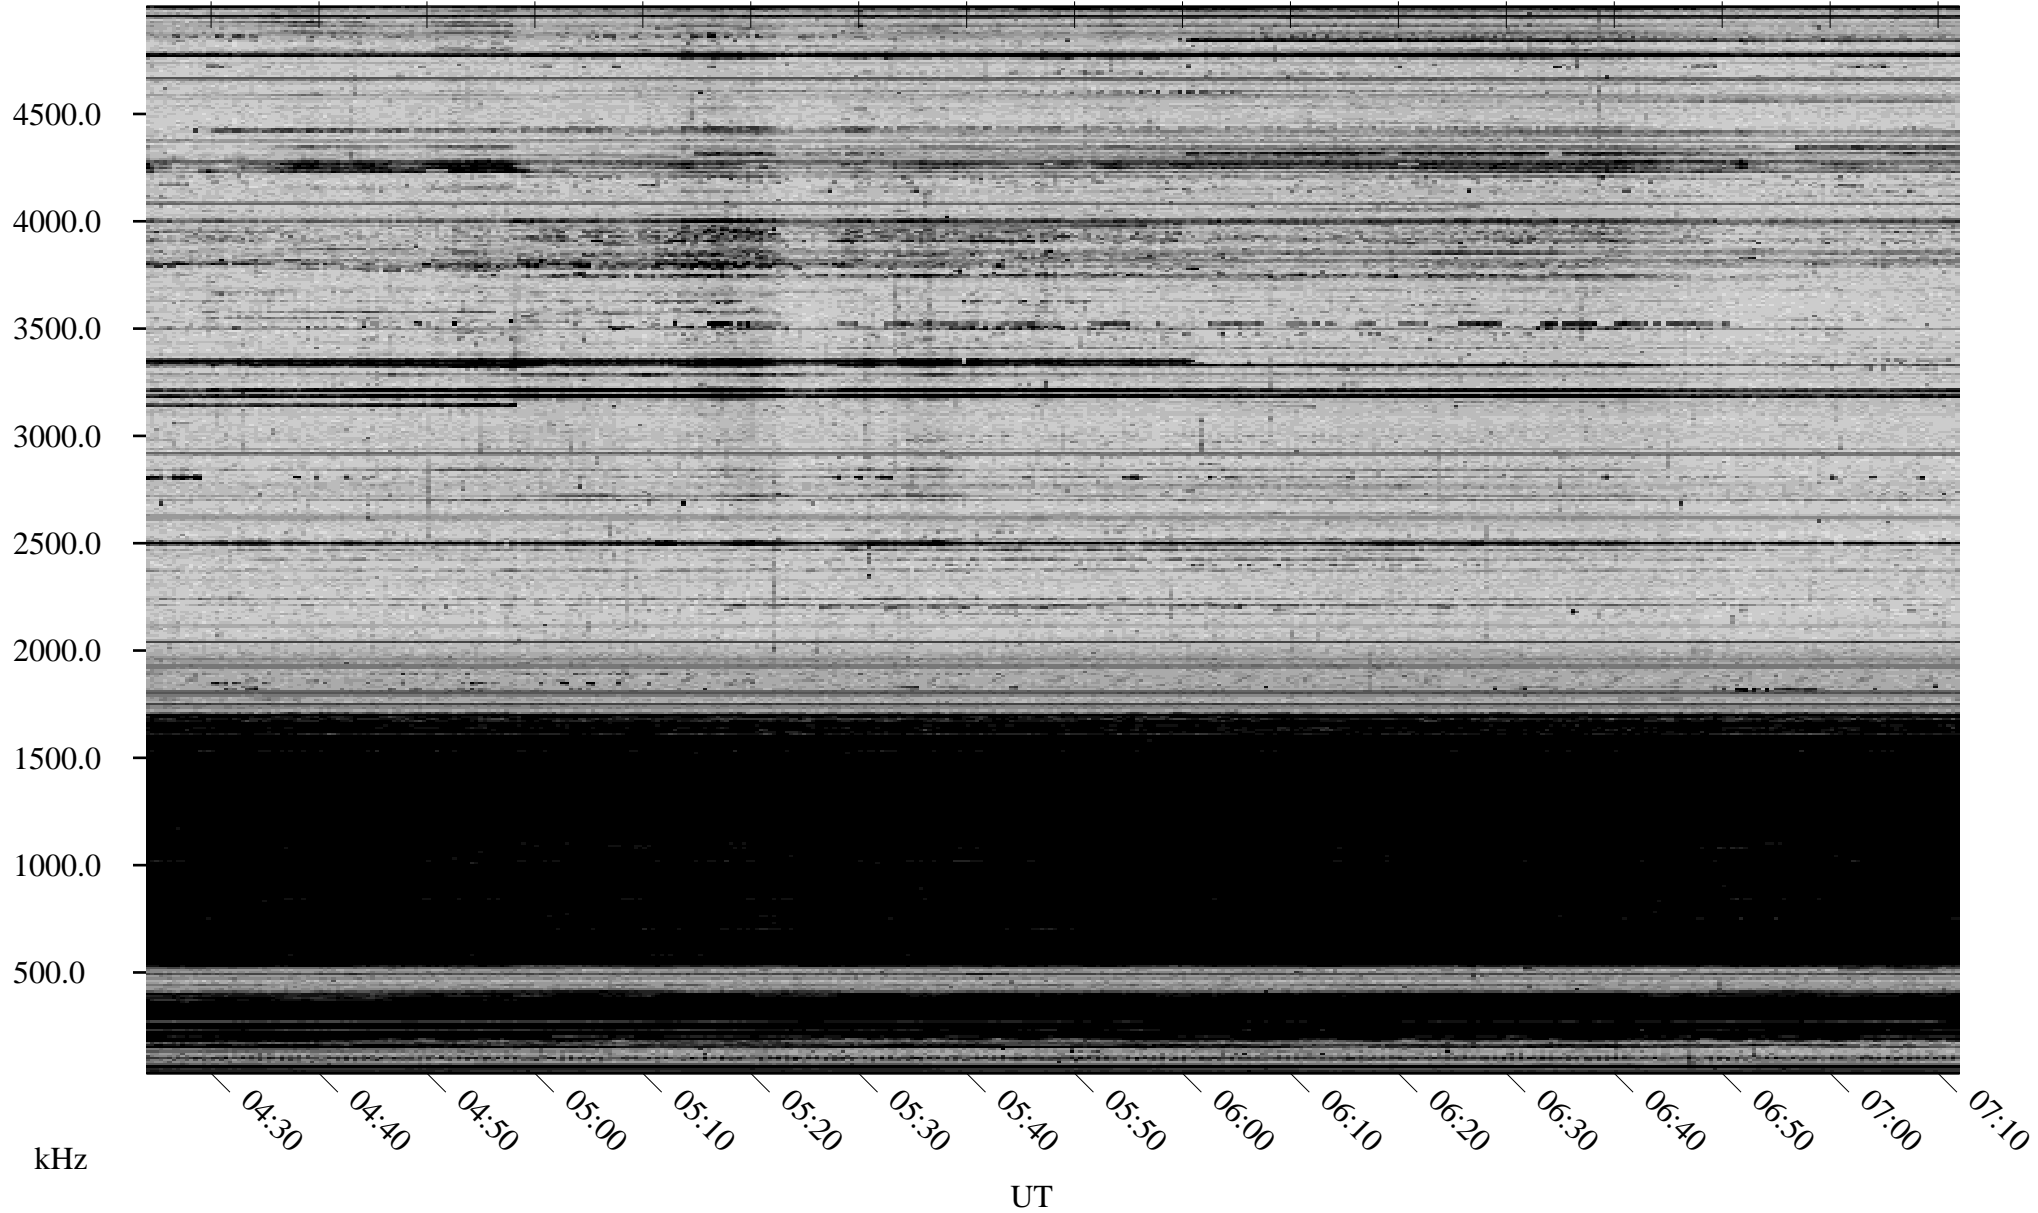

# 02/16/2010 Churchill, Manitoba

Linear Scale    Black = 161    White = 15

ch10047l.r00SUm max\_12

# 02/17/2010 Churchill, Manitoba

Linear Scale    Black = 161    White = 15

ch10047l.r00SUm max\_12

Page 3

# 02/17/2010 Churchill, Manitoba

Linear Scale    Black = 161    White = 15

ch10047l.r00SUm max\_12

Page 4

# 02/17/2010 Churchill, Manitoba

Linear Scale    Black = 161    White = 15

ch10047l.r00SUm max\_12

Page 5