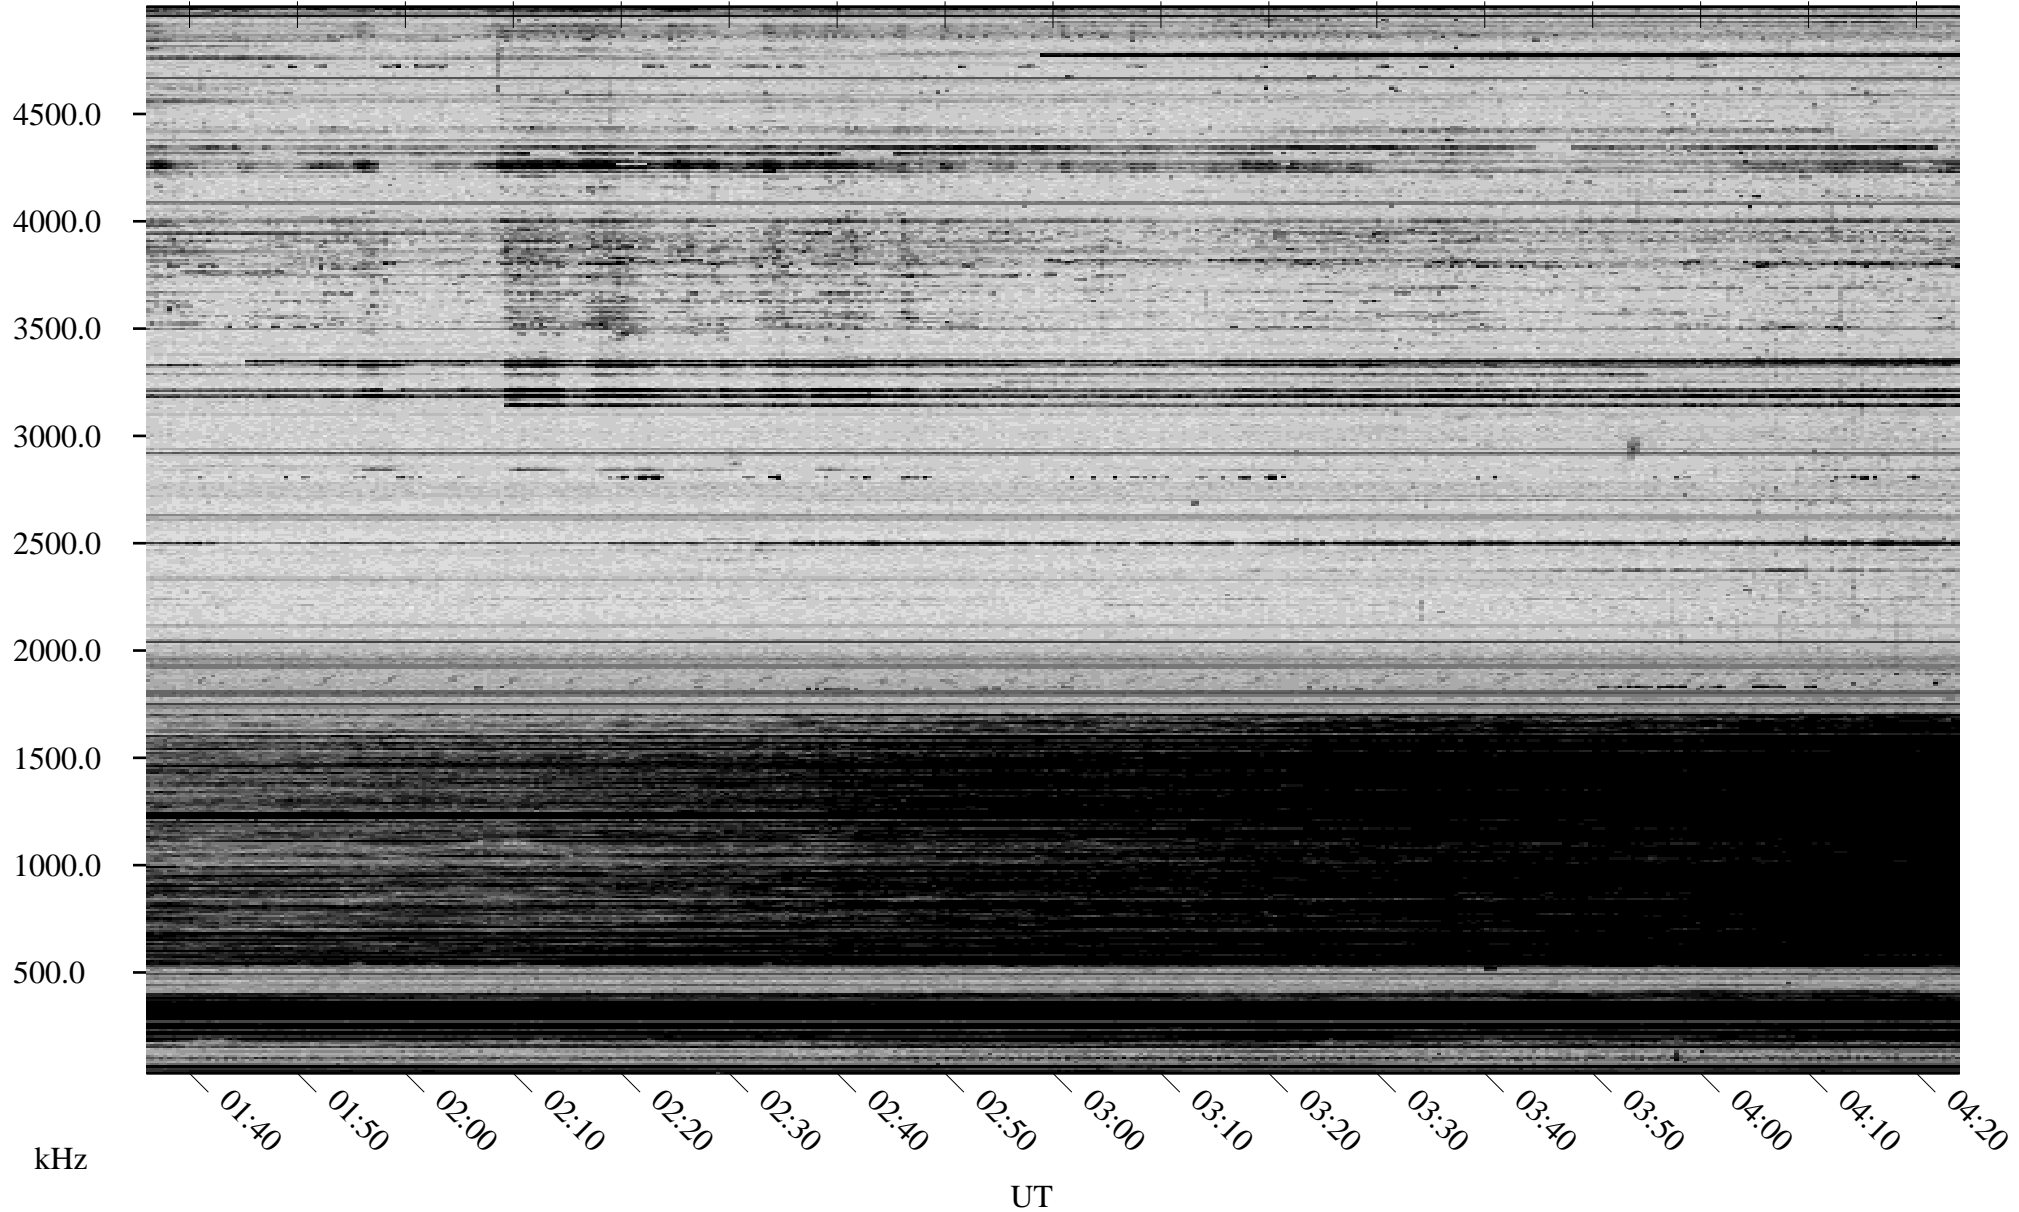

# 02/16/2010 Churchill, Manitoba

Linear Scale    Black = 161    White = 15

ch10047l.r00SUm max\_12

Page 1

# 02/16/2010 Churchill, Manitoba

Linear Scale    Black = 161    White = 15

ch10047l.r00SUm max\_12

# 02/17/2010 Churchill, Manitoba

Linear Scale    Black = 161    White = 15

ch10047l.r00SUm max\_12

Page 3

# 02/17/2010 Churchill, Manitoba

Linear Scale    Black = 161    White = 15

ch10047l.r00SUm max\_12

Page 4