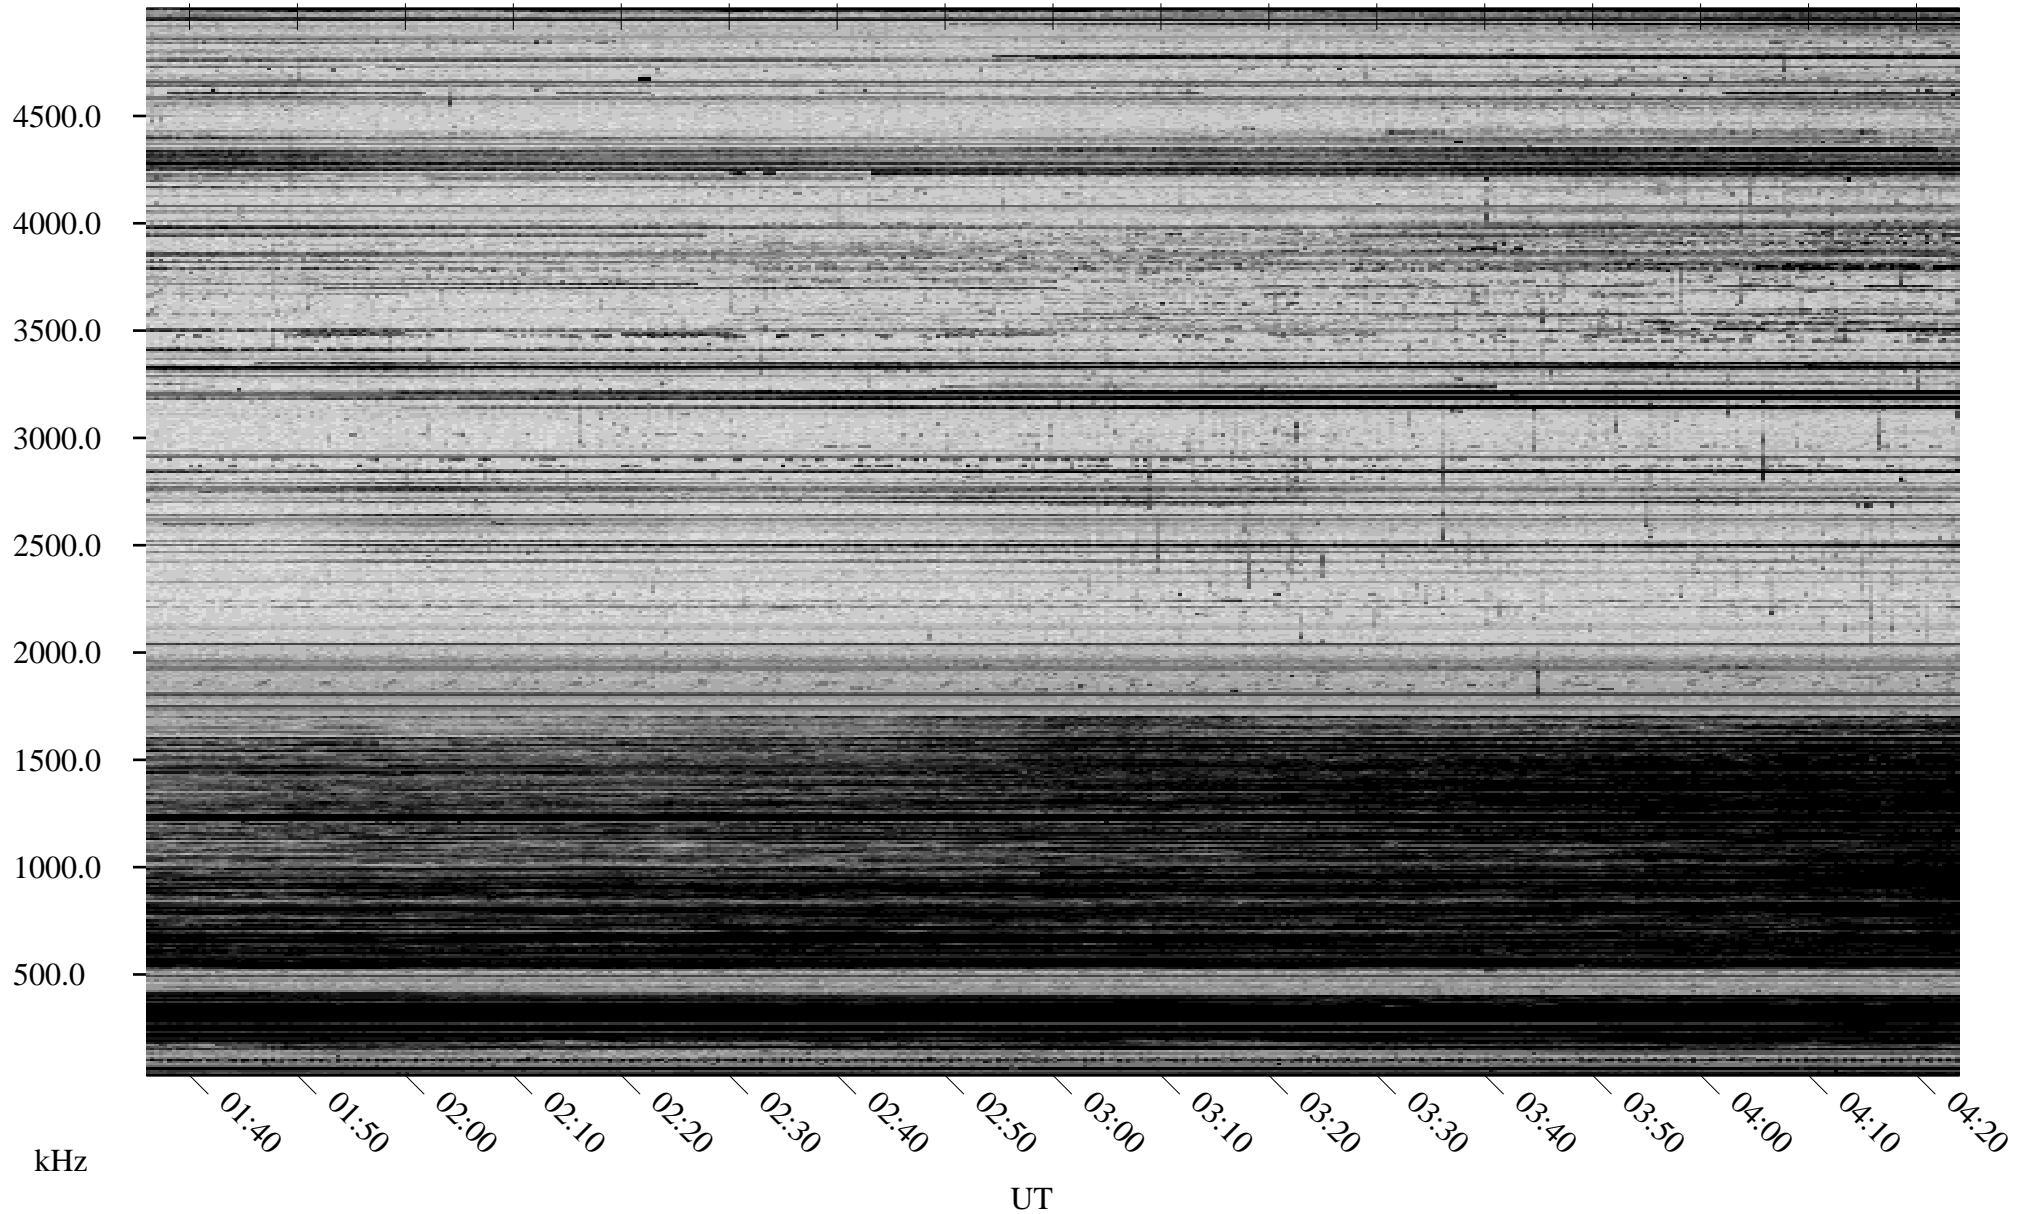

02/17/2010 Churchill, Manitoba

Linear Scale Black = 161 White = 15

ch10048l.r00SUm max_12

Page 1

02/17/2010 Churchill, Manitoba

Linear Scale Black = 161 White = 15

ch10048l.r00SUm max_12

Page 2

02/18/2010 Churchill, Manitoba

Linear Scale Black = 161 White = 15

ch10048l.r00SUm max_12

Page 3

02/18/2010 Churchill, Manitoba

Linear Scale Black = 161 White = 15

ch10048l.r00SUm max_12

Page 4

02/18/2010 Churchill, Manitoba

Linear Scale Black = 161 White = 15

ch10048l.r00SUm max_12

Page 5

02/18/2010 Churchill, Manitoba

Linear Scale Black = 161 White = 15

ch10048l.r00SUm max_12

Page 6

02/18/2010 Churchill, Manitoba

Linear Scale Black = 161 White = 15

ch10048l.r00SUm max_12

Page 7

02/18/2010 Churchill, Manitoba

Linear Scale Black = 161 White = 15

ch10048l.r00SUm max_12

Page 8