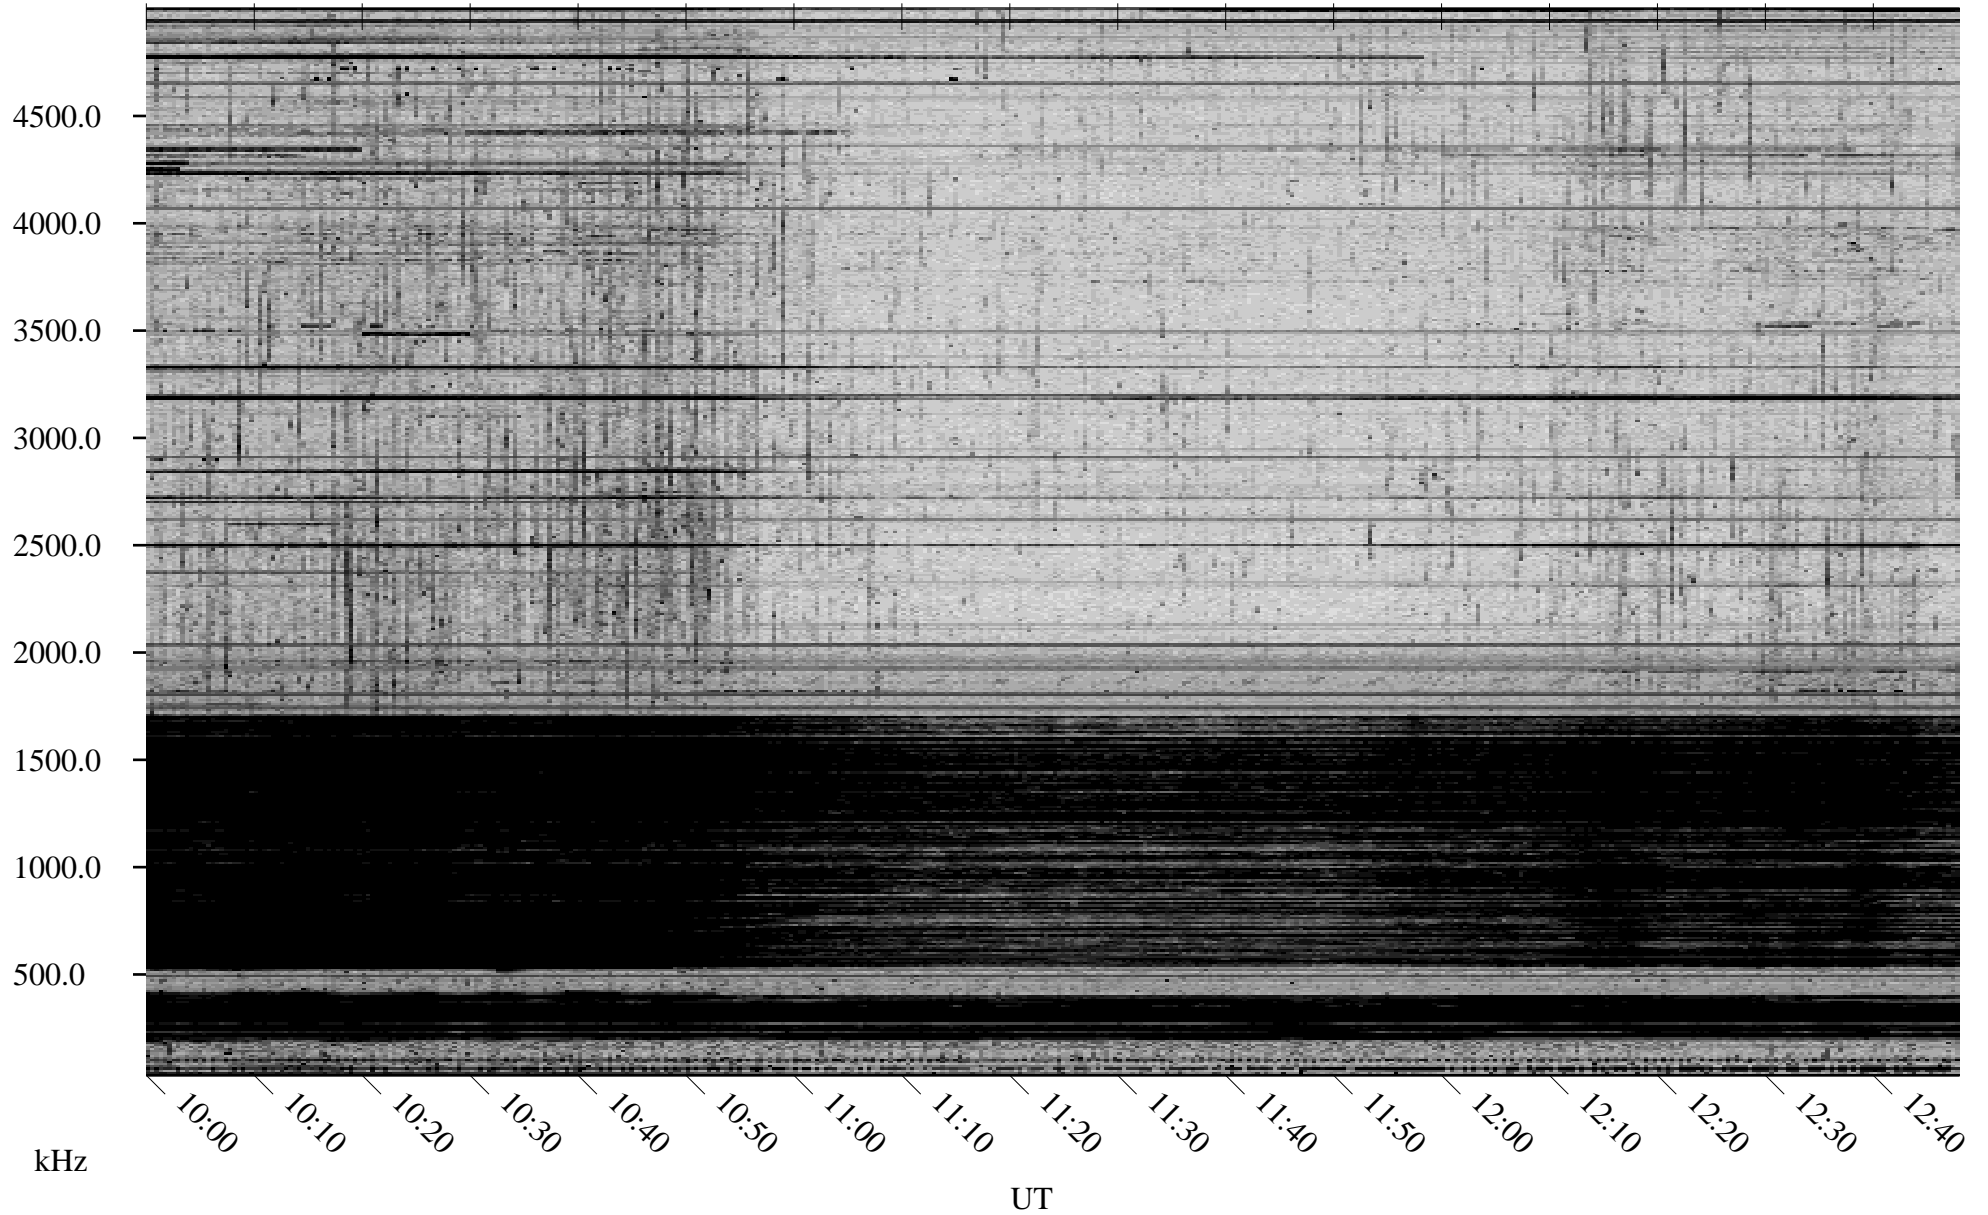

02/17/2010 Churchill, Manitoba

Linear Scale Black = 161 White = 15

ch10048l.r00SUm max_12

Page 1

02/17/2010 Churchill, Manitoba

Linear Scale Black = 161 White = 15

ch10048l.r00SUm max_12

Page 2

02/18/2010 Churchill, Manitoba

Linear Scale Black = 161 White = 15

ch10048l.r00SUm max_12

Page 3

02/18/2010 Churchill, Manitoba

Linear Scale Black = 161 White = 15

ch10048l.r00SUm max_12

Page 4

02/18/2010 Churchill, Manitoba

Linear Scale Black = 161 White = 15

ch10048l.r00SUm max_12

Page 5

02/18/2010 Churchill, Manitoba

Linear Scale Black = 161 White = 15

ch10048l.r00SUm max_12

Page 6

02/18/2010 Churchill, Manitoba

Linear Scale Black = 161 White = 15

ch10048l.r00SUm max_12

Page 7

02/18/2010 Churchill, Manitoba

Linear Scale Black = 161 White = 15

ch10048l.r00SUm max_12

Page 8