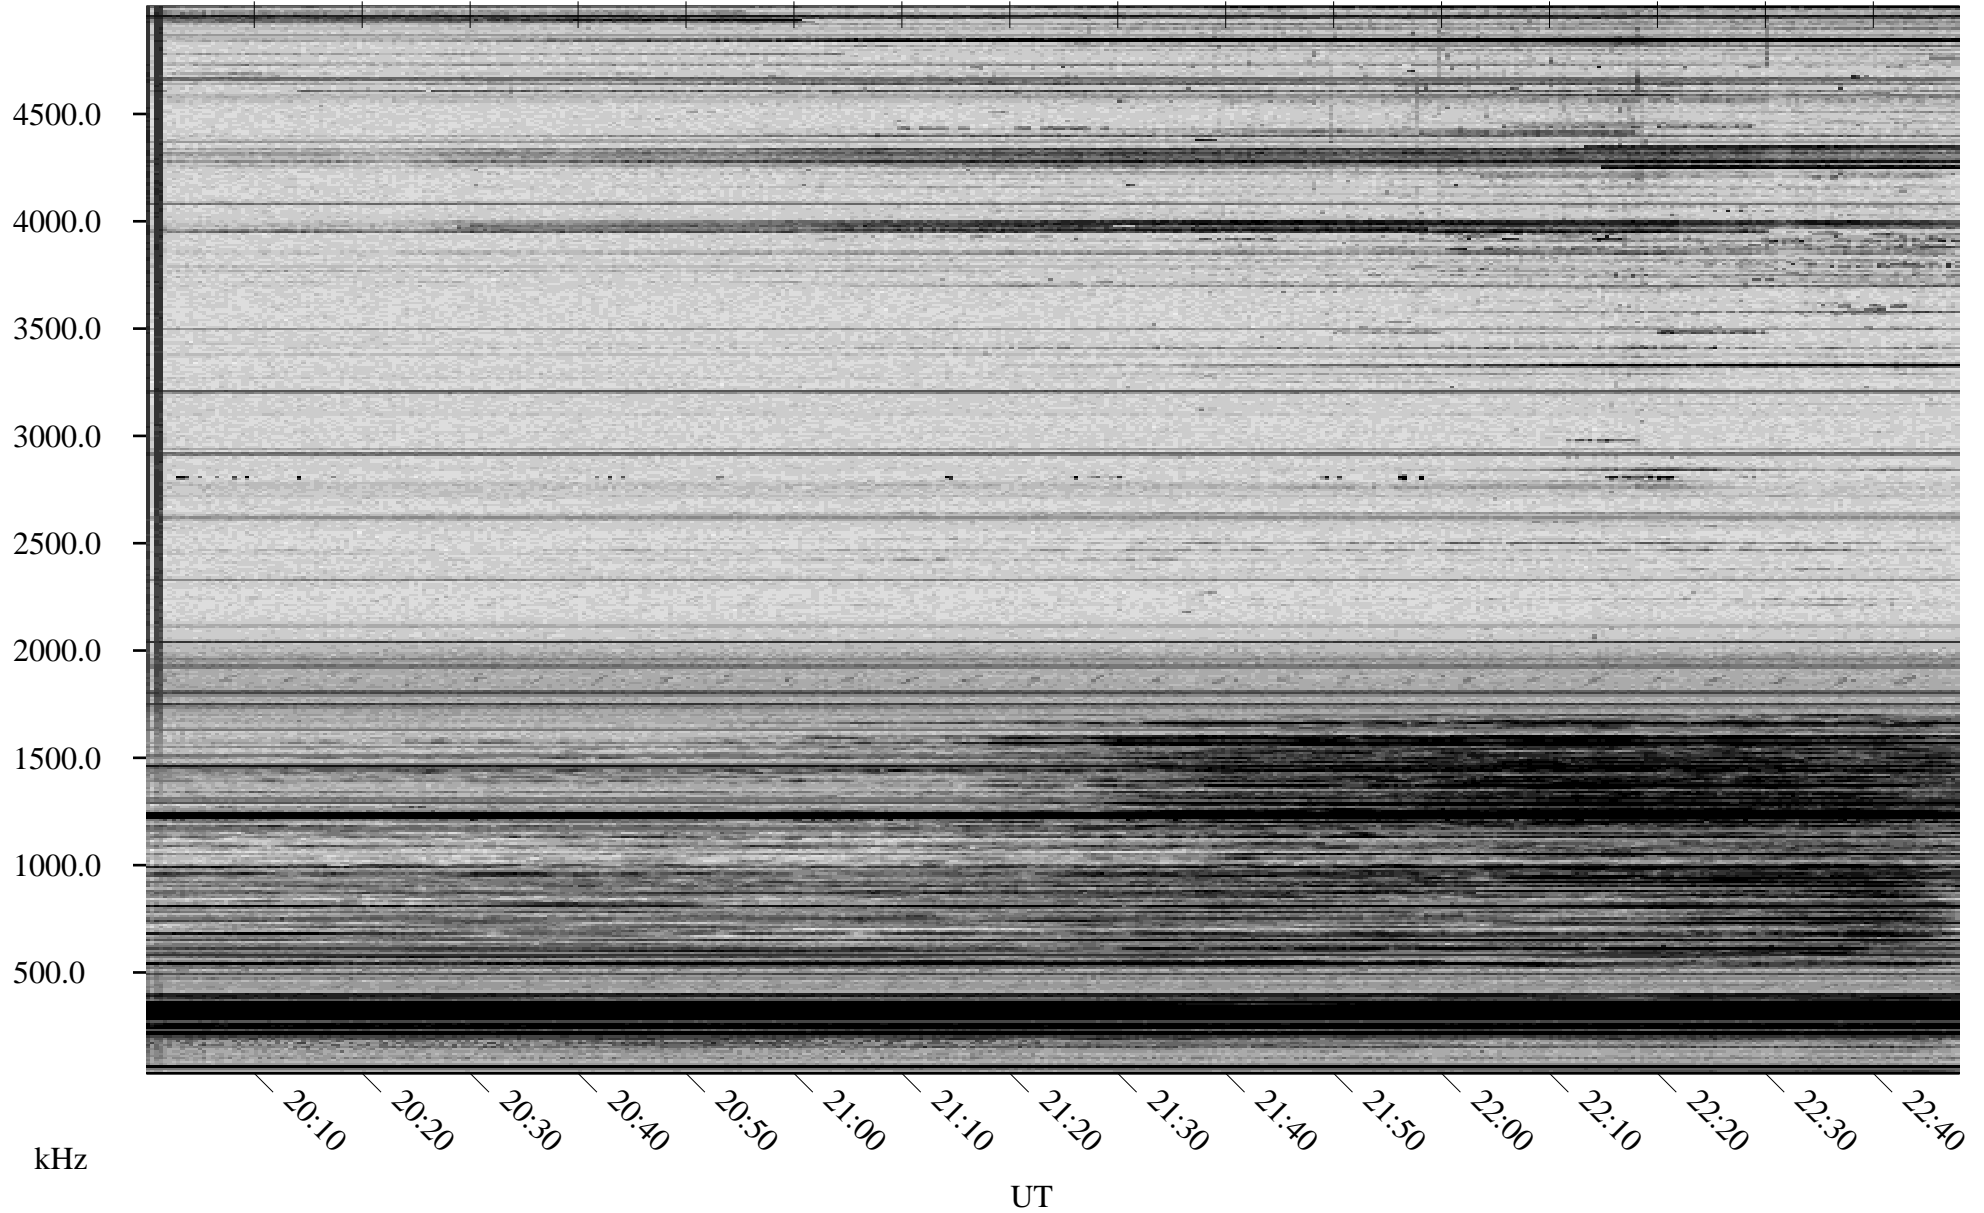

02/17/2010 Churchill, Manitoba

Linear Scale Black = 161 White = 15

ch10048l.r00SUm max_12

Page 1

02/17/2010 Churchill, Manitoba

Linear Scale Black = 161 White = 15

ch10048l.r00SUm max_12

Page 2

02/18/2010 Churchill, Manitoba

Linear Scale Black = 161 White = 15

ch10048l.r00SUm max_12

Page 3

02/18/2010 Churchill, Manitoba

Linear Scale Black = 161 White = 15

ch10048l.r00SUm max_12

Page 4

02/18/2010 Churchill, Manitoba

Linear Scale Black = 161 White = 15

ch10048l.r00SUm max_12

Page 5

02/18/2010 Churchill, Manitoba

Linear Scale Black = 161 White = 15

ch10048l.r00SUm max_12

Page 6

02/18/2010 Churchill, Manitoba

Linear Scale Black = 161 White = 15

ch10048l.r00SUm max_12

Page 7

02/18/2010 Churchill, Manitoba

Linear Scale Black = 161 White = 15

ch10048l.r00SUm max_12

Page 8