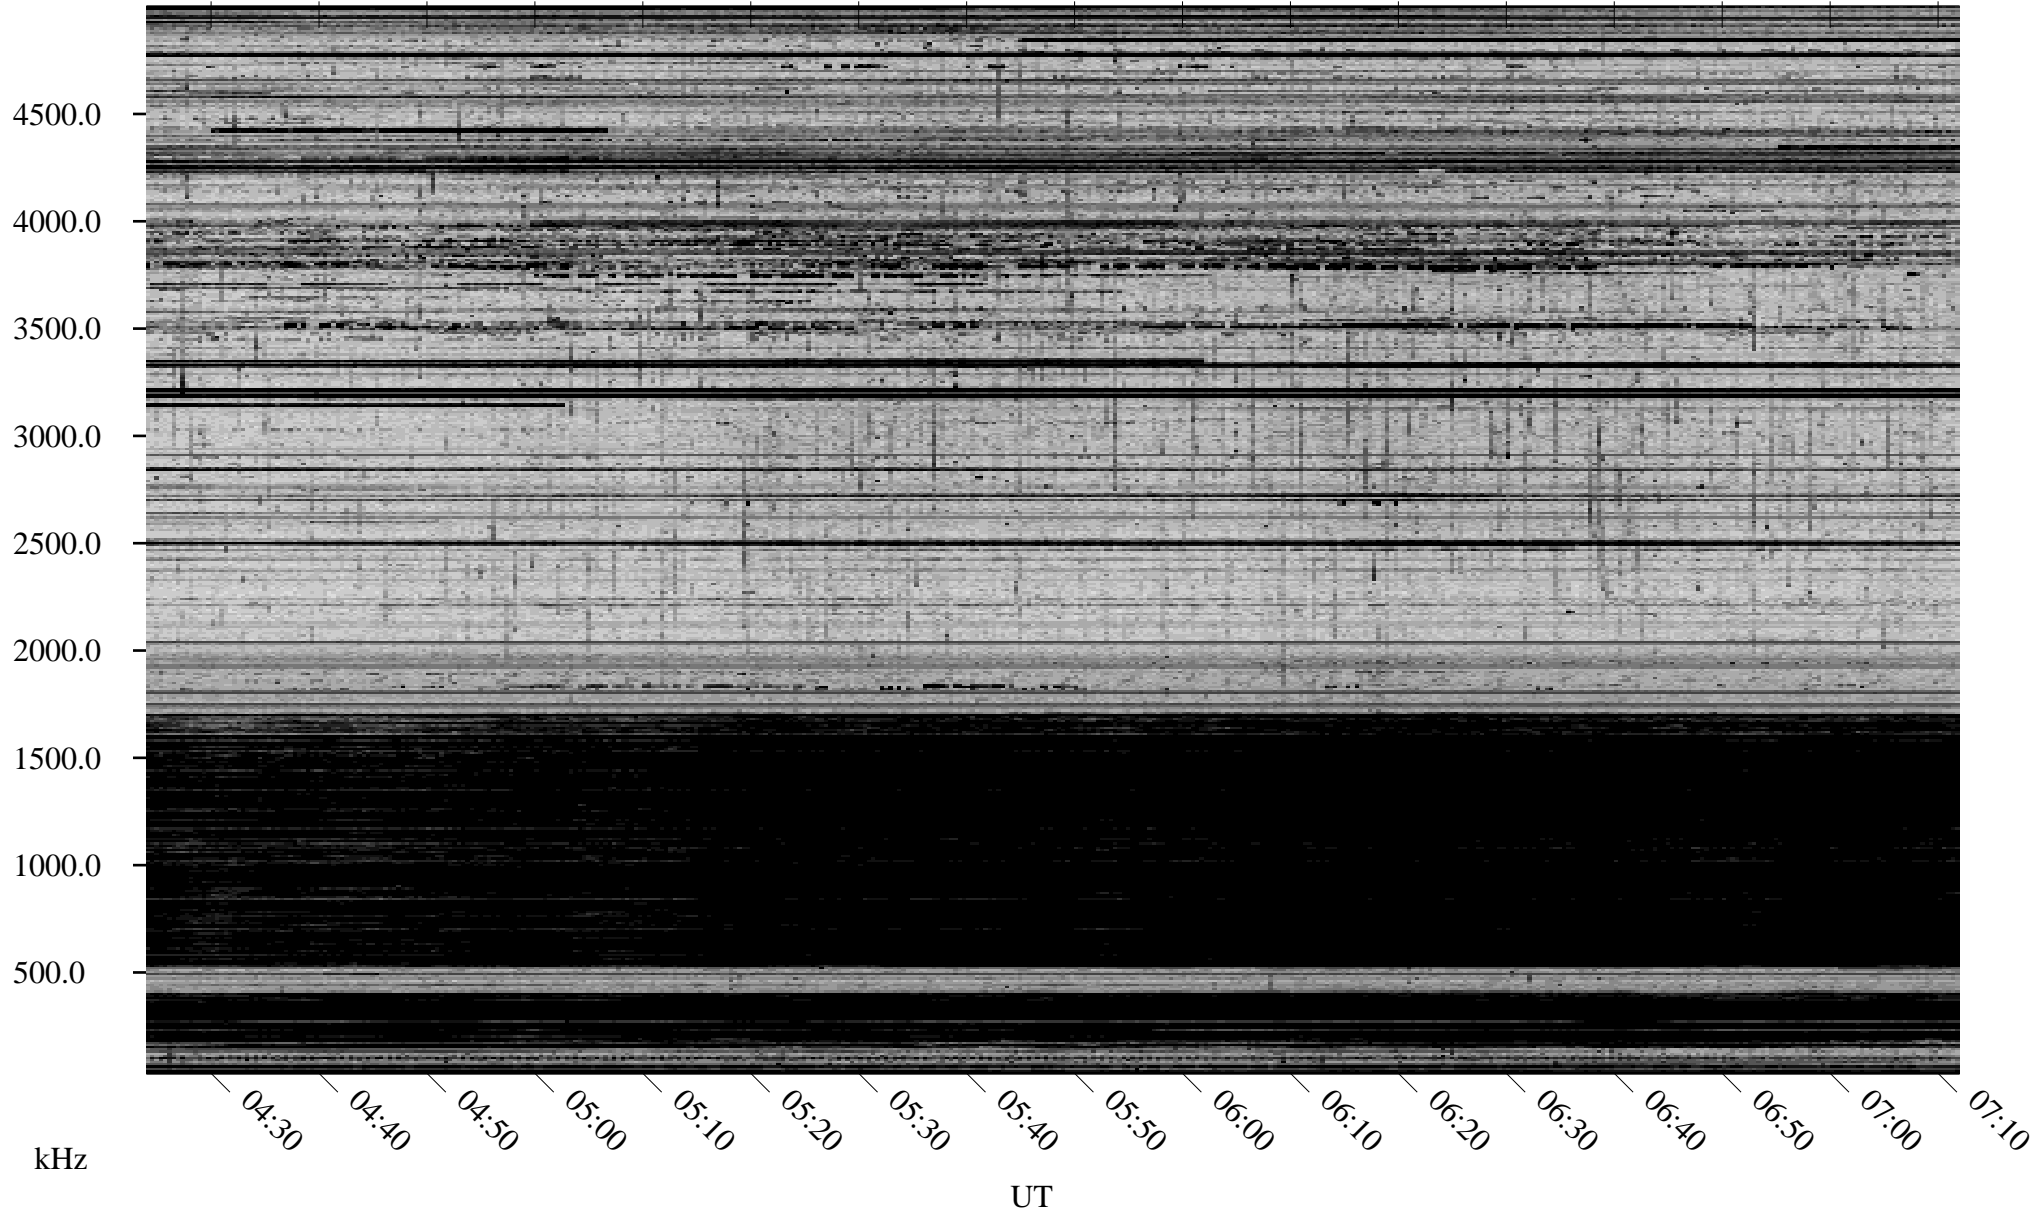

02/17/2010 Churchill, Manitoba

Linear Scale Black = 161 White = 15

ch10048l.r00SUm max_12

Page 1

02/17/2010 Churchill, Manitoba

Linear Scale Black = 161 White = 15

ch10048l.r00SUm max_12

Page 2

02/18/2010 Churchill, Manitoba

Linear Scale Black = 161 White = 15

ch10048l.r00SUm max_12

Page 3

02/18/2010 Churchill, Manitoba

Linear Scale Black = 161 White = 15

ch10048l.r00SUm max_12

Page 4

02/18/2010 Churchill, Manitoba

Linear Scale Black = 161 White = 15

ch10048l.r00SUm max_12

Page 5

02/18/2010 Churchill, Manitoba

Linear Scale Black = 161 White = 15

ch10048l.r00SUm max_12

Page 6

02/18/2010 Churchill, Manitoba

Linear Scale Black = 161 White = 15

ch10048l.r00SUm max_12

Page 7

02/18/2010 Churchill, Manitoba

Linear Scale Black = 161 White = 15

ch10048l.r00SUm max_12

Page 8