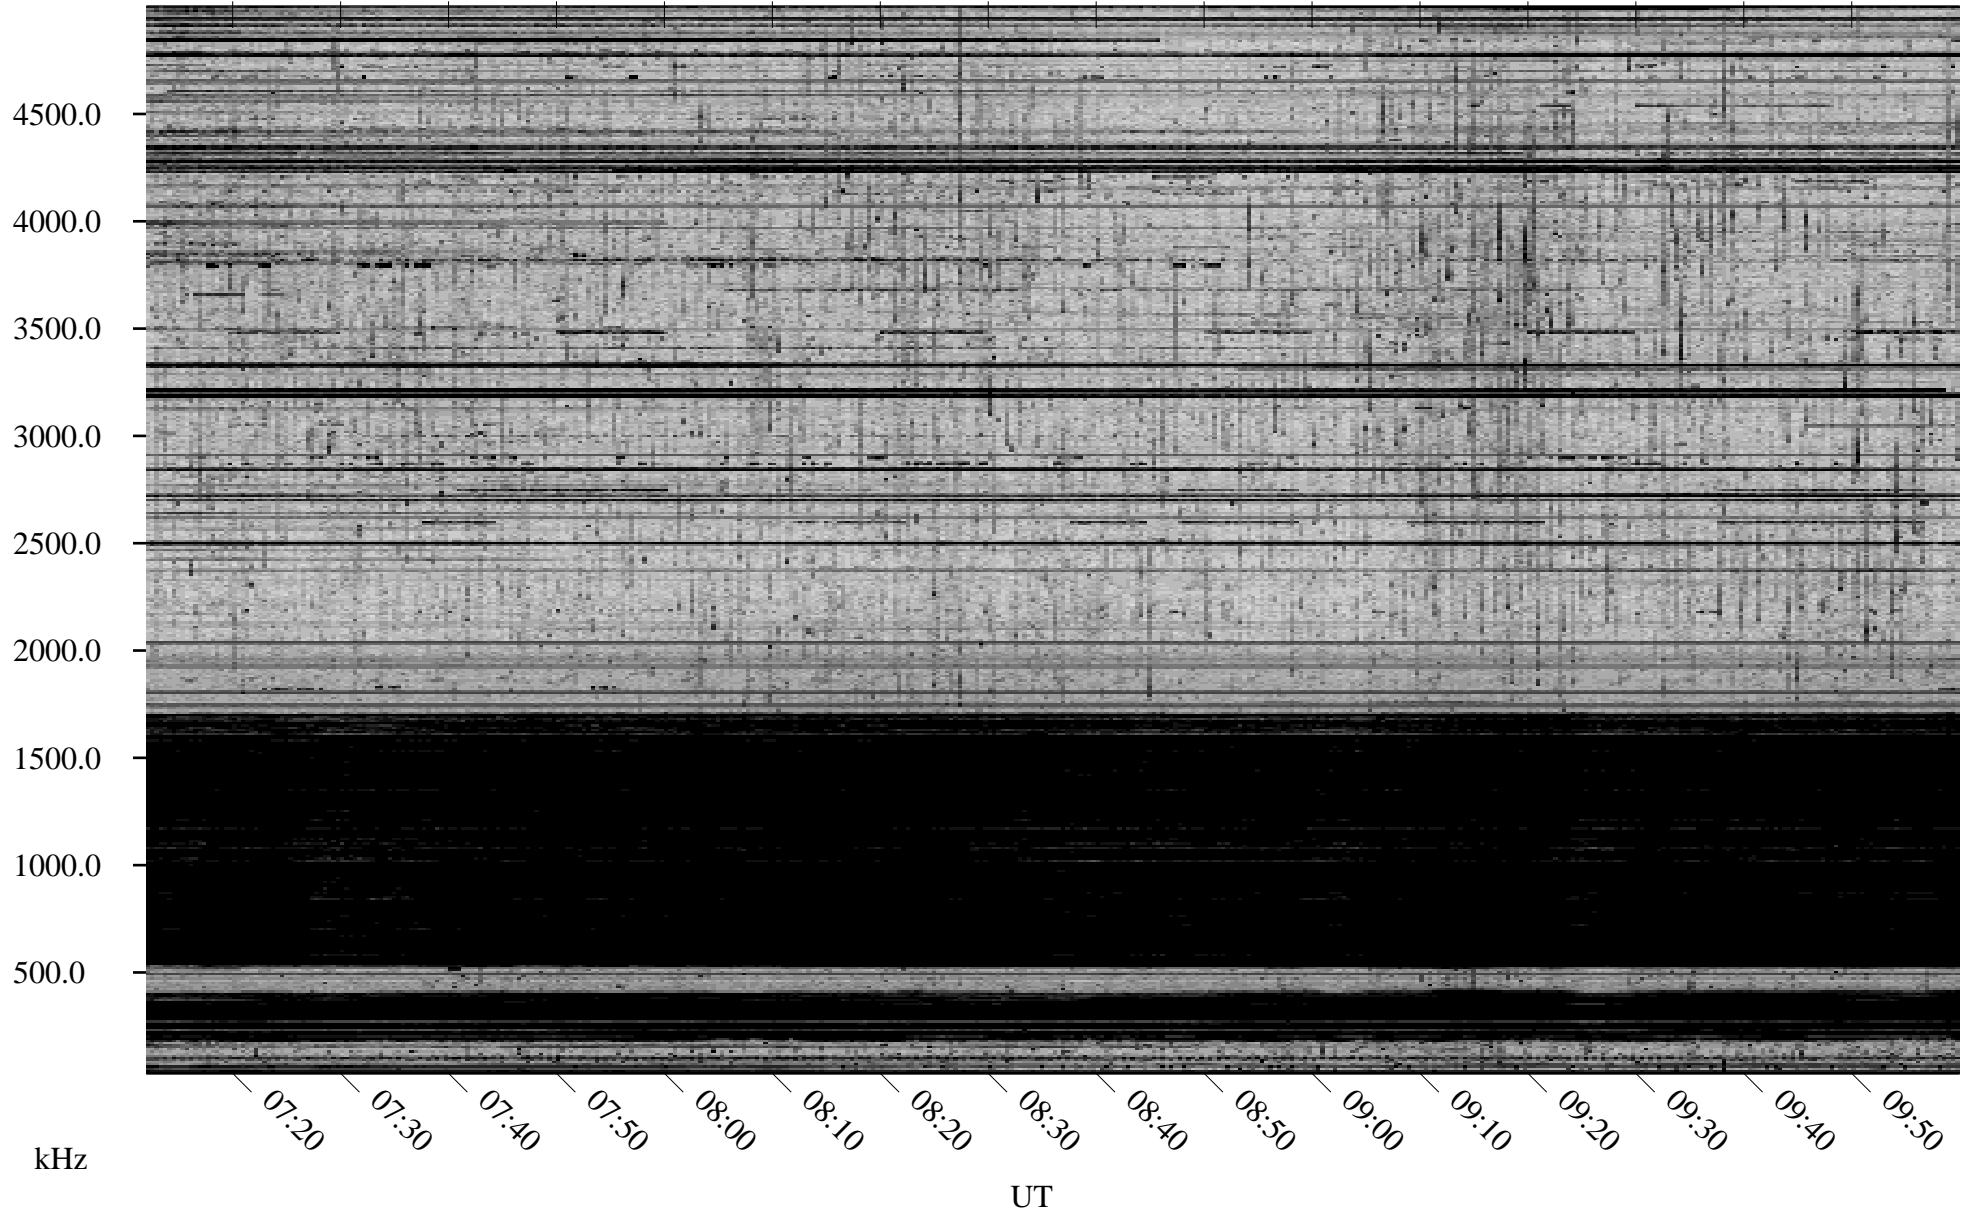

02/17/2010 Churchill, Manitoba

Linear Scale Black = 161 White = 15

ch10048l.r00SUm max_12

Page 1

02/17/2010 Churchill, Manitoba

Linear Scale Black = 161 White = 15

ch10048l.r00SUm max_12

Page 2

02/18/2010 Churchill, Manitoba

Linear Scale Black = 161 White = 15

ch10048l.r00SUm max_12

Page 3

02/18/2010 Churchill, Manitoba

Linear Scale Black = 161 White = 15

ch10048l.r00SUm max_12

Page 4

02/18/2010 Churchill, Manitoba

Linear Scale Black = 161 White = 15

ch10048l.r00SUm max_12

Page 5

02/18/2010 Churchill, Manitoba

Linear Scale Black = 161 White = 15

ch10048l.r00SUm max_12

Page 6

02/18/2010 Churchill, Manitoba

Linear Scale Black = 161 White = 15

ch10048l.r00SUm max_12

Page 7

02/18/2010 Churchill, Manitoba

Linear Scale Black = 161 White = 15

ch10048l.r00SUm max_12

Page 8