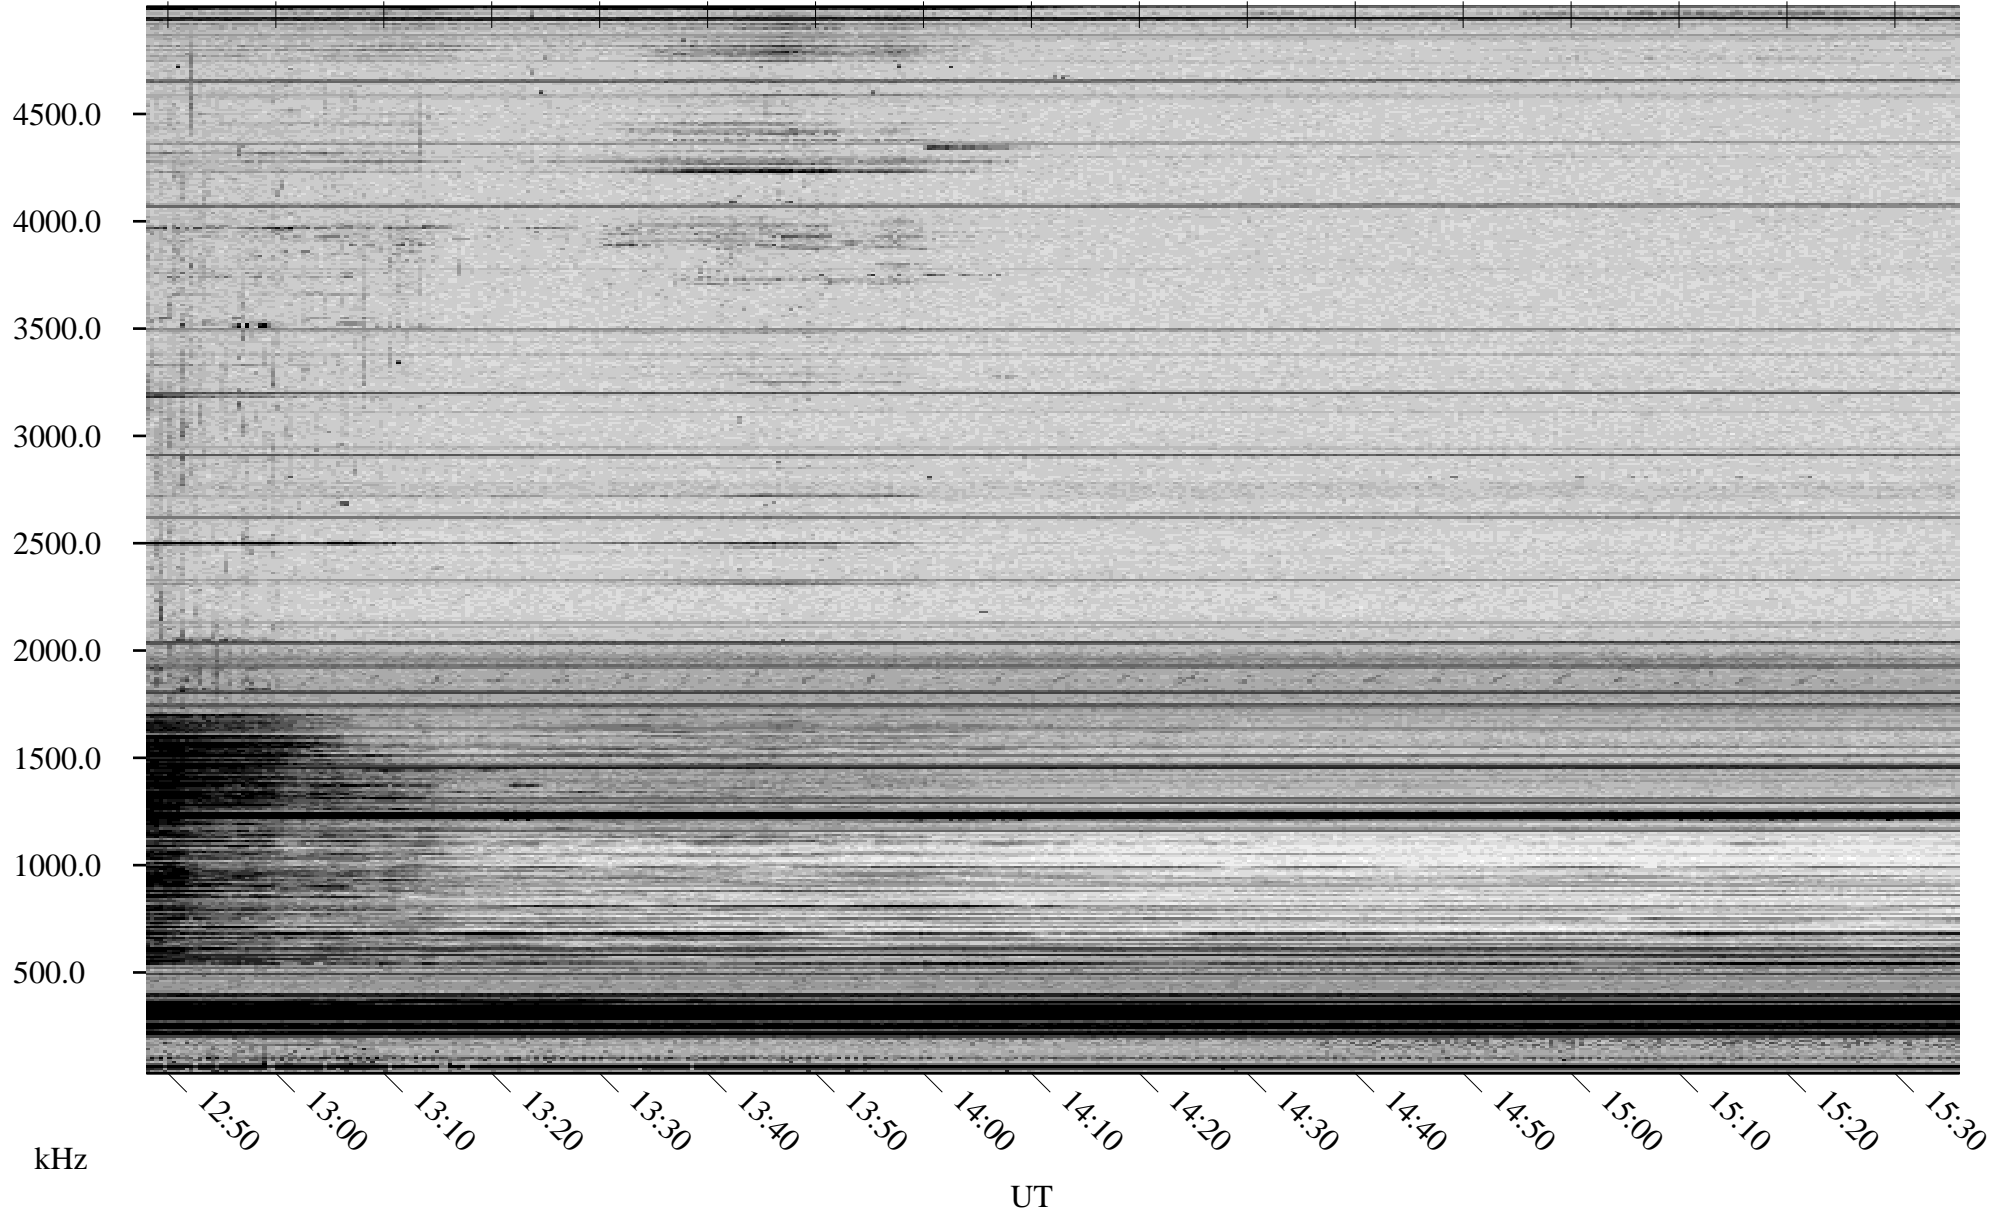

02/17/2010 Churchill, Manitoba

Linear Scale Black = 161 White = 15

ch10048l.r00SUm max_12

Page 1

02/17/2010 Churchill, Manitoba

Linear Scale Black = 161 White = 15

ch10048l.r00SUm max_12

Page 2

02/18/2010 Churchill, Manitoba

Linear Scale Black = 161 White = 15

ch10048l.r00SUm max_12

Page 3

02/18/2010 Churchill, Manitoba

Linear Scale Black = 161 White = 15

ch10048l.r00SUm max_12

Page 4

02/18/2010 Churchill, Manitoba

Linear Scale Black = 161 White = 15

ch10048l.r00SUm max_12

Page 5

02/18/2010 Churchill, Manitoba

Linear Scale Black = 161 White = 15

ch10048l.r00SUm max_12

Page 6

02/18/2010 Churchill, Manitoba

Linear Scale Black = 161 White = 15

ch10048l.r00SUm max_12

Page 7

02/18/2010 Churchill, Manitoba

Linear Scale Black = 161 White = 15

ch10048l.r00SUm max_12

Page 8