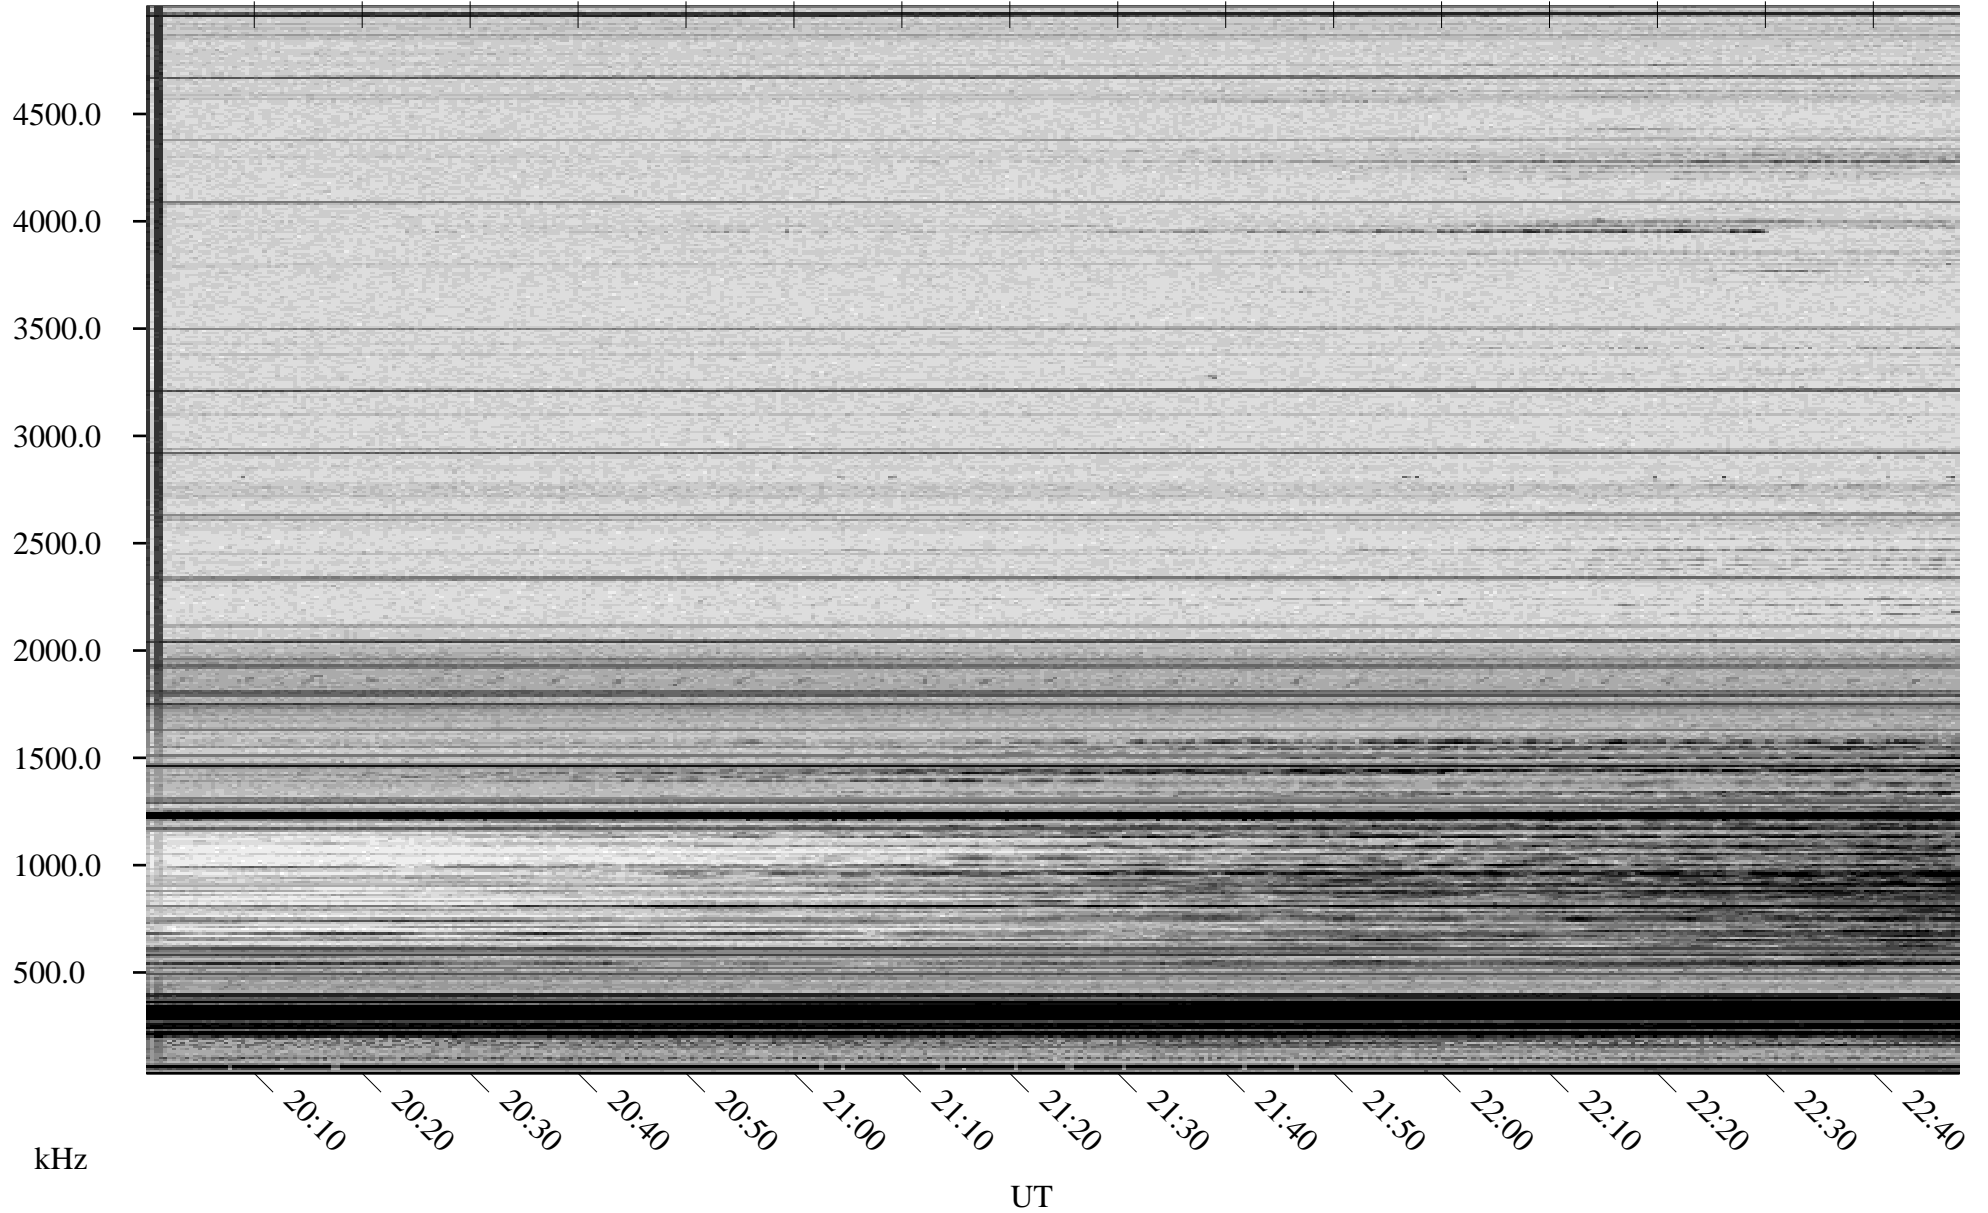

02/18/2010 Churchill, Manitoba

Linear Scale Black = 161 White = 15

ch10049l.r00SUm max_12

Page 1

02/18/2010 Churchill, Manitoba

Linear Scale Black = 161 White = 15

ch10049l.r00SUm max_12

Page 2

02/19/2010 Churchill, Manitoba

Linear Scale Black = 161 White = 15

ch10049l.r00SUm max_12

Page 3

02/19/2010 Churchill, Manitoba

Linear Scale Black = 161 White = 15

ch10049l.r00SUm max_12

Page 4

02/19/2010 Churchill, Manitoba

Linear Scale Black = 161 White = 15

ch10049l.r00SUm max_12

Page 5

02/19/2010 Churchill, Manitoba

Linear Scale Black = 161 White = 15

ch10049l.r00SUm max_12

Page 6

02/19/2010 Churchill, Manitoba

Linear Scale Black = 161 White = 15

ch10049l.r00SUm max_12

Page 7

02/19/2010 Churchill, Manitoba

Linear Scale Black = 161 White = 15

ch10049l.r00SUm max_12

Page 8