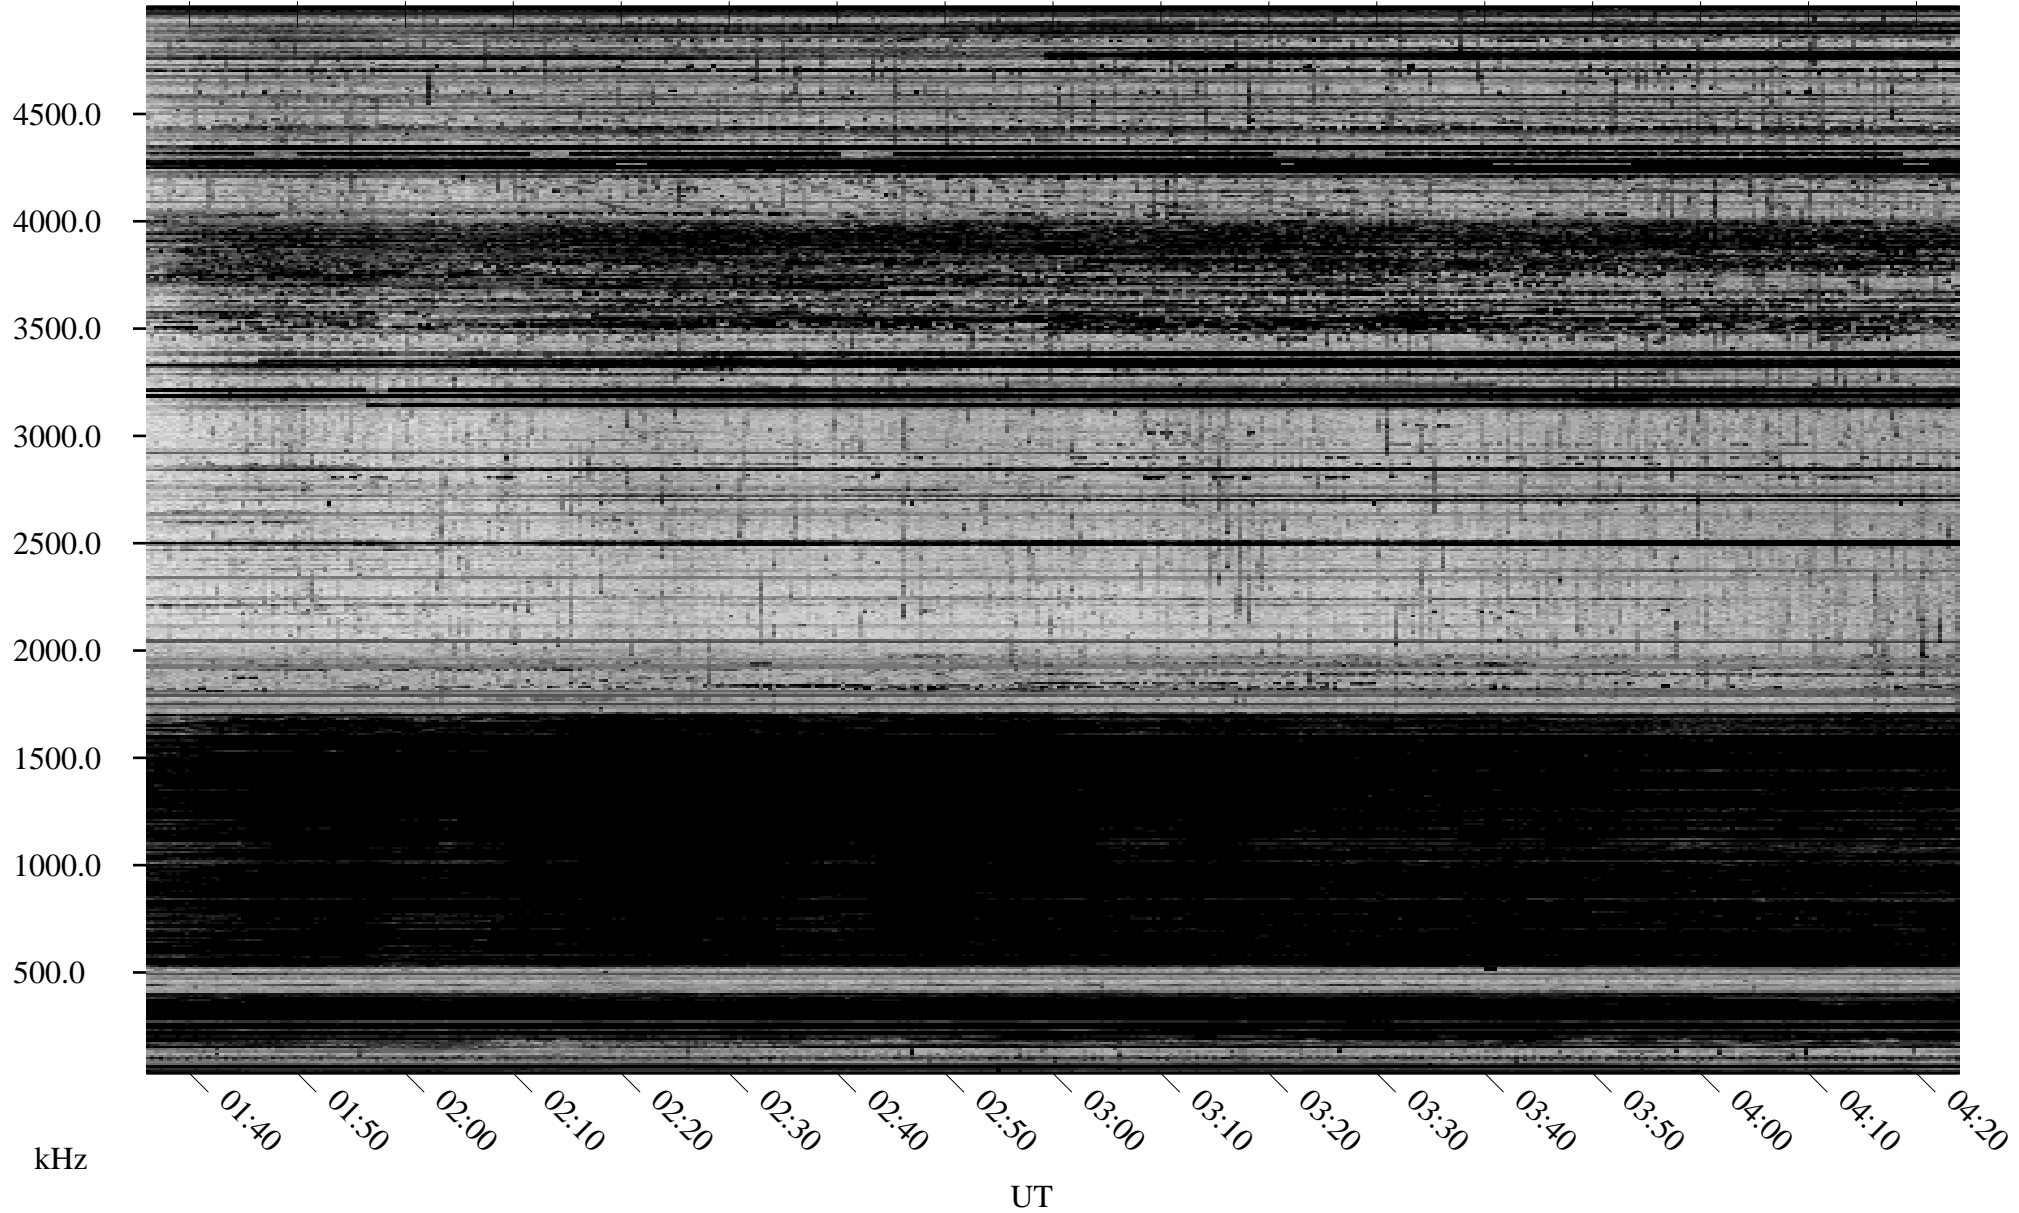

02/18/2010 Churchill, Manitoba

Linear Scale Black = 161 White = 15

ch10049l.r00SUm max_12

Page 1

02/18/2010 Churchill, Manitoba

Linear Scale Black = 161 White = 15

ch10049l.r00SUm max_12

Page 2

02/19/2010 Churchill, Manitoba

Linear Scale Black = 161 White = 15

ch10049l.r00SUm max_12

Page 3

02/19/2010 Churchill, Manitoba

Linear Scale Black = 161 White = 15

ch10049l.r00SUm max_12

Page 4

02/19/2010 Churchill, Manitoba

Linear Scale Black = 161 White = 15

ch10049l.r00SUm max_12

Page 5

02/19/2010 Churchill, Manitoba

Linear Scale Black = 161 White = 15

ch10049l.r00SUm max_12

Page 6

02/19/2010 Churchill, Manitoba

Linear Scale Black = 161 White = 15

ch10049l.r00SUm max_12

Page 7

02/19/2010 Churchill, Manitoba

Linear Scale Black = 161 White = 15

ch10049l.r00SUm max_12

Page 8