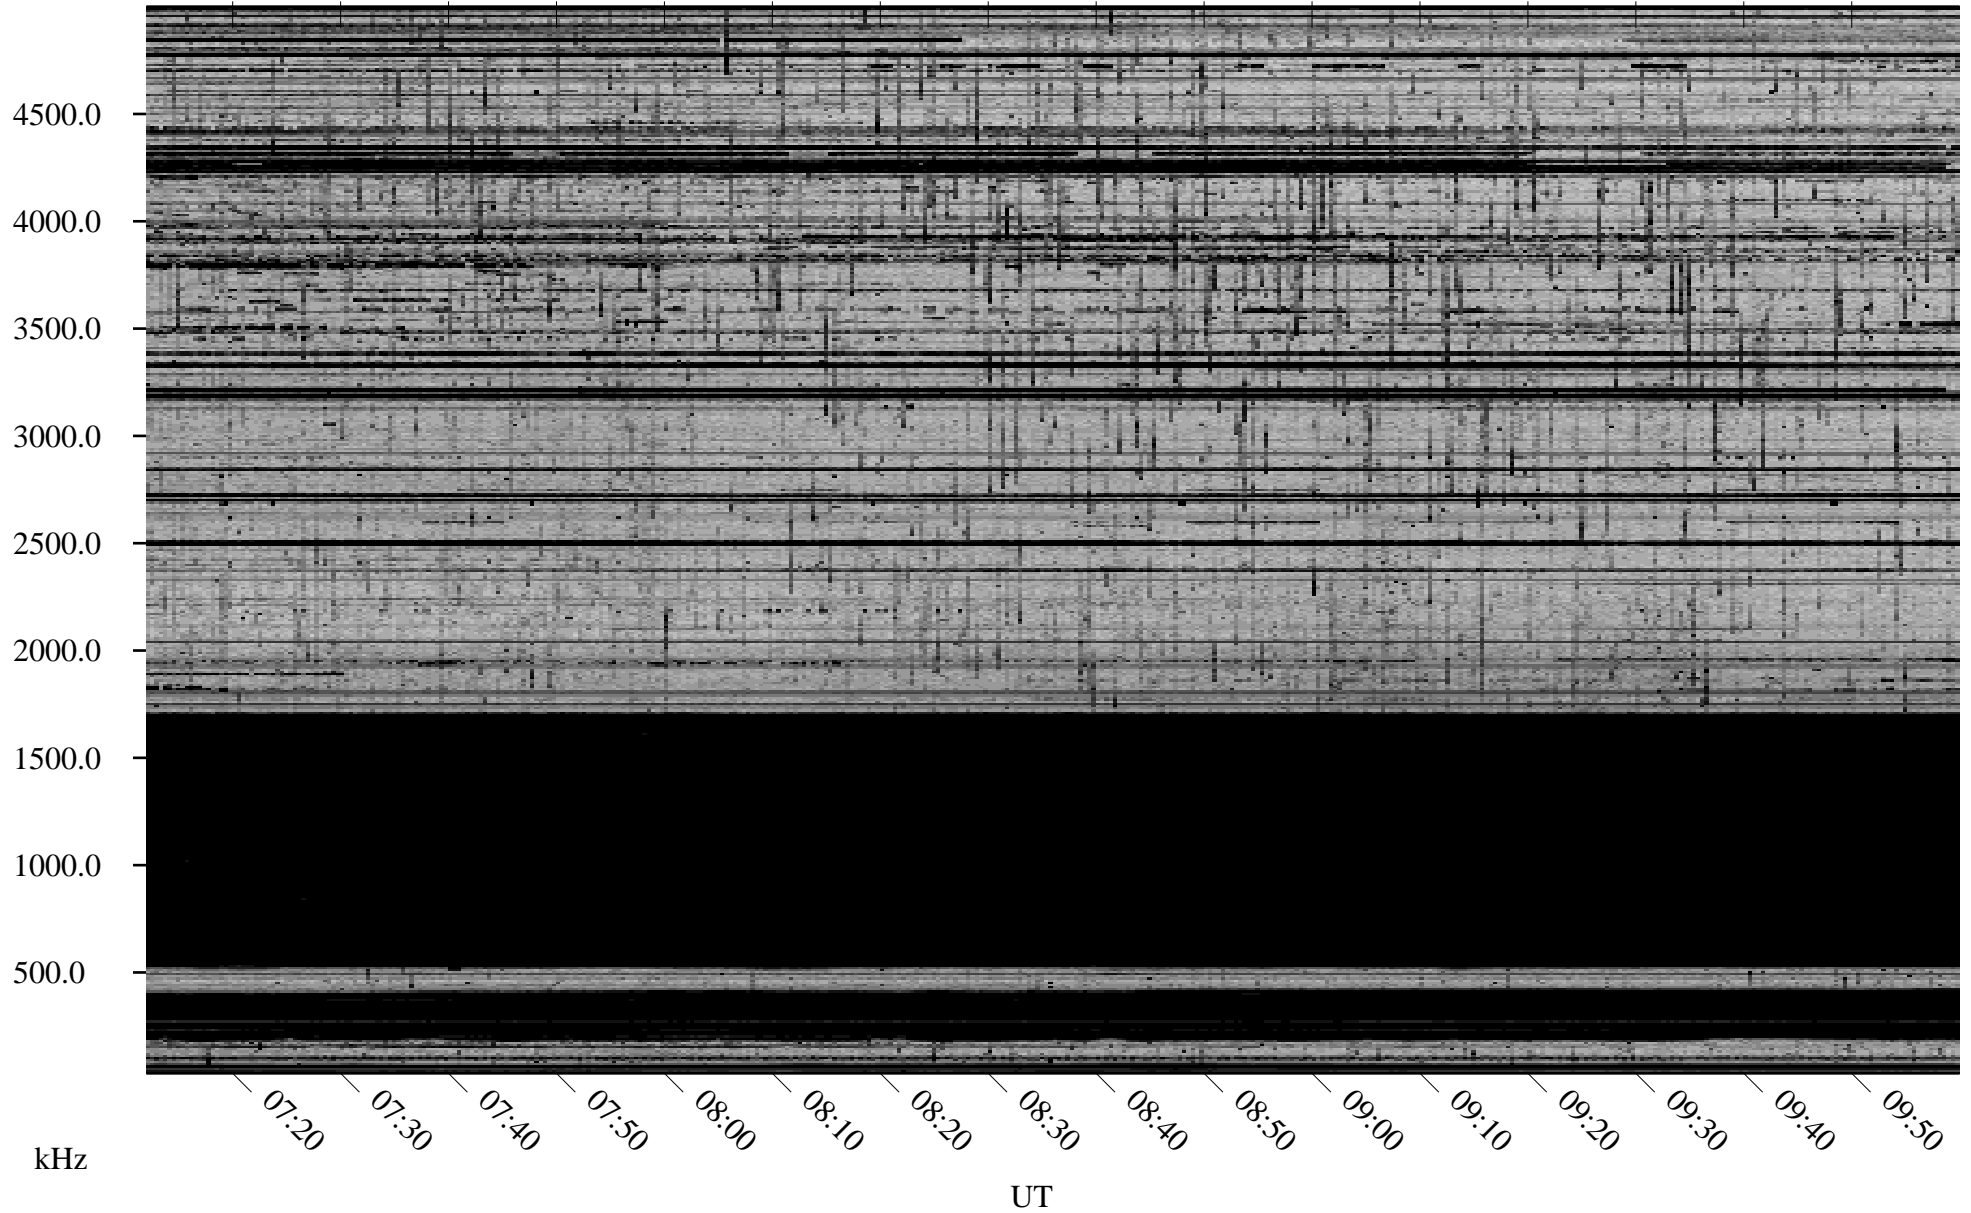

02/18/2010 Churchill, Manitoba

Linear Scale Black = 161 White = 15

ch10049l.r00SUm max_12

Page 1

02/18/2010 Churchill, Manitoba

Linear Scale Black = 161 White = 15

ch10049l.r00SUm max_12

Page 2

02/19/2010 Churchill, Manitoba

Linear Scale Black = 161 White = 15

ch10049l.r00SUm max_12

Page 3

02/19/2010 Churchill, Manitoba

Linear Scale Black = 161 White = 15

ch10049l.r00SUm max_12

Page 4

02/19/2010 Churchill, Manitoba

Linear Scale Black = 161 White = 15

ch10049l.r00SUm max_12

Page 5

02/19/2010 Churchill, Manitoba

Linear Scale Black = 161 White = 15

ch10049l.r00SUm max_12

Page 6

02/19/2010 Churchill, Manitoba

Linear Scale Black = 161 White = 15

ch10049l.r00SUm max_12

Page 7

02/19/2010 Churchill, Manitoba

Linear Scale Black = 161 White = 15

ch10049l.r00SUm max_12

Page 8