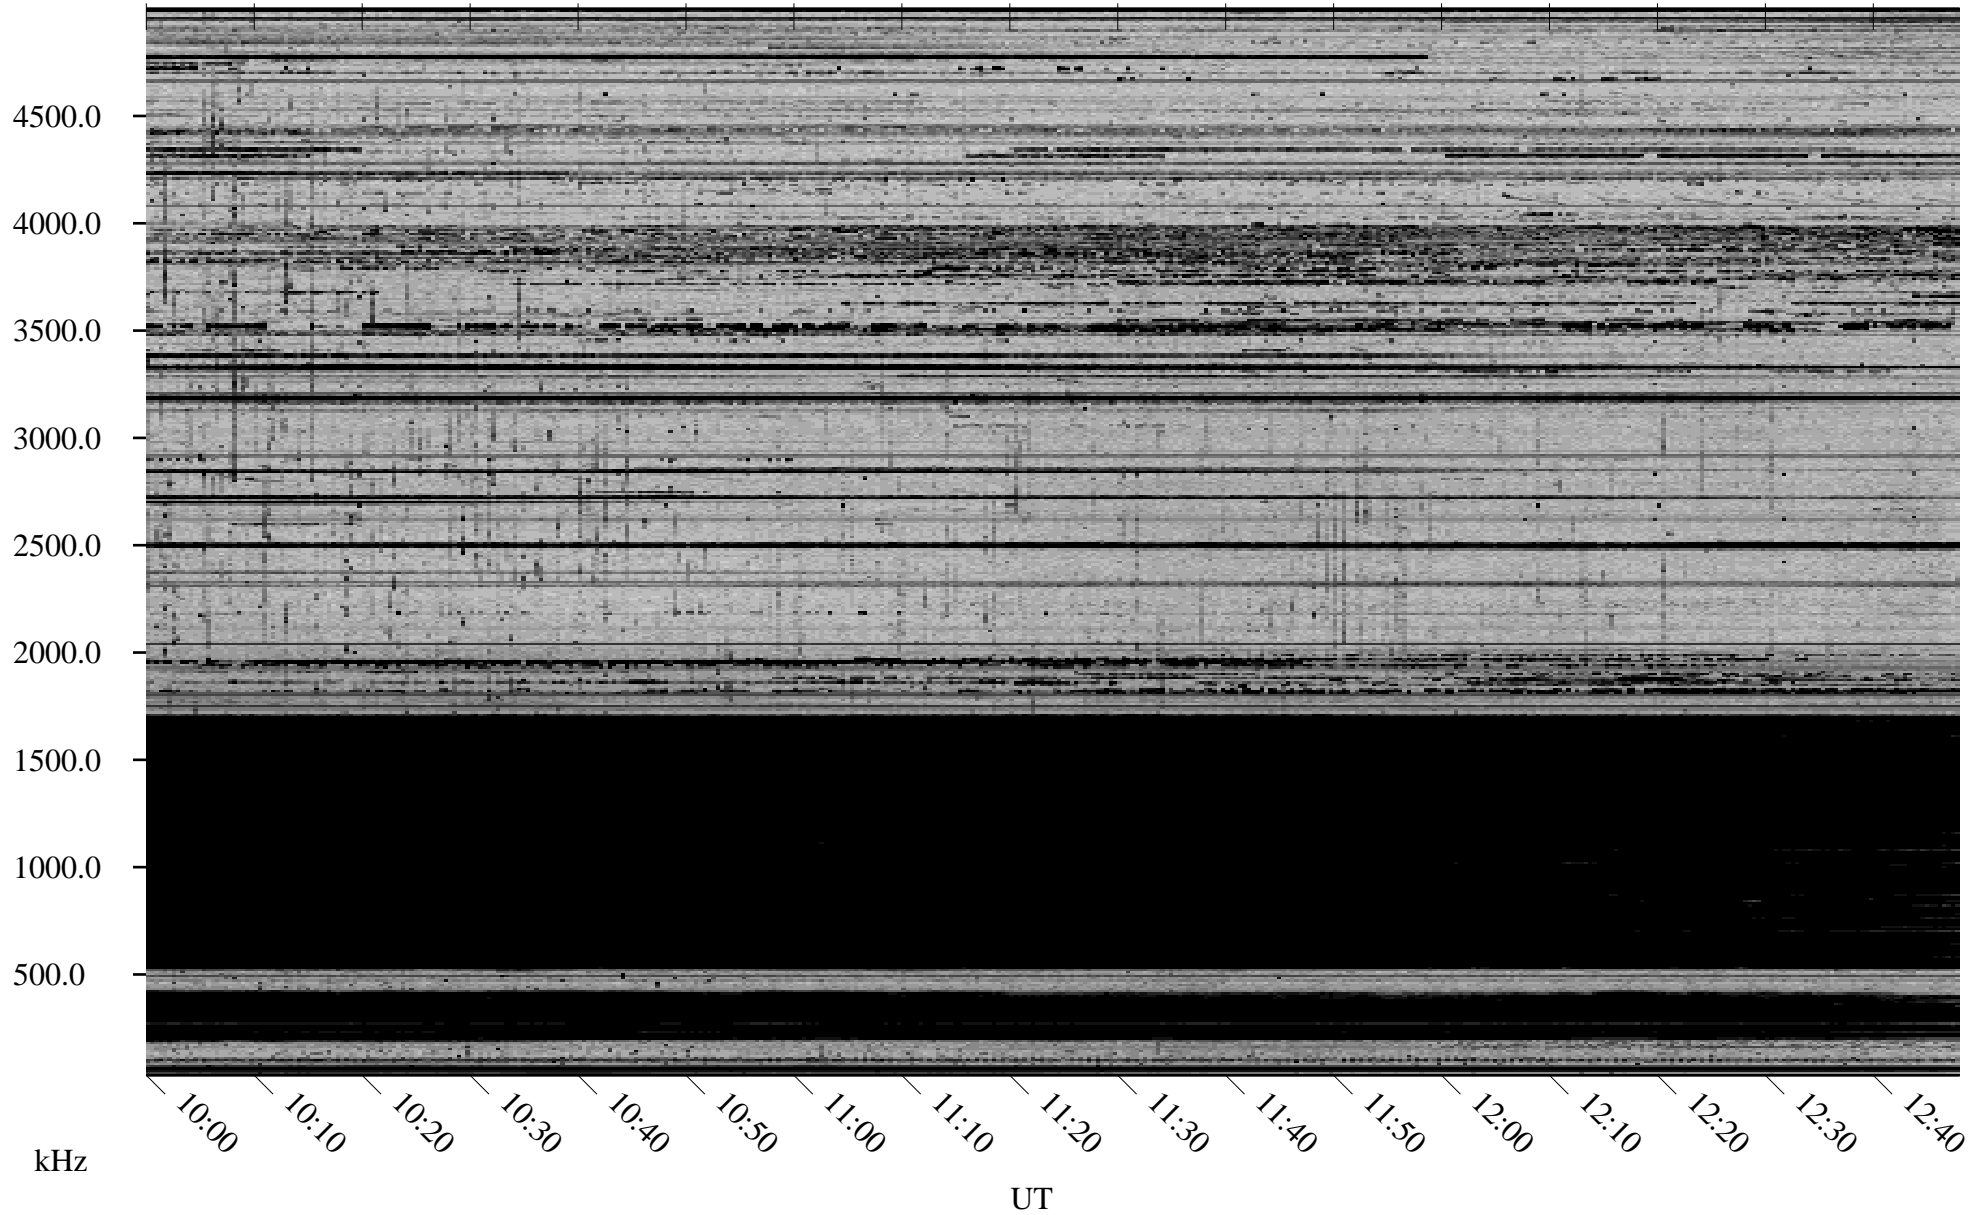

02/18/2010 Churchill, Manitoba

Linear Scale Black = 161 White = 15

ch10049l.r00SUm max_12

Page 1

02/18/2010 Churchill, Manitoba

Linear Scale Black = 161 White = 15

ch10049l.r00SUm max_12

Page 2

02/19/2010 Churchill, Manitoba

Linear Scale Black = 161 White = 15

ch10049l.r00SUm max_12

Page 3

02/19/2010 Churchill, Manitoba

Linear Scale Black = 161 White = 15

ch10049l.r00SUm max_12

Page 4

02/19/2010 Churchill, Manitoba

Linear Scale Black = 161 White = 15

ch10049l.r00SUm max_12

Page 5

02/19/2010 Churchill, Manitoba

Linear Scale Black = 161 White = 15

ch10049l.r00SUm max_12

Page 6

02/19/2010 Churchill, Manitoba

Linear Scale Black = 161 White = 15

ch10049l.r00SUm max_12

Page 7

02/19/2010 Churchill, Manitoba

Linear Scale Black = 161 White = 15

ch10049l.r00SUm max_12

Page 8