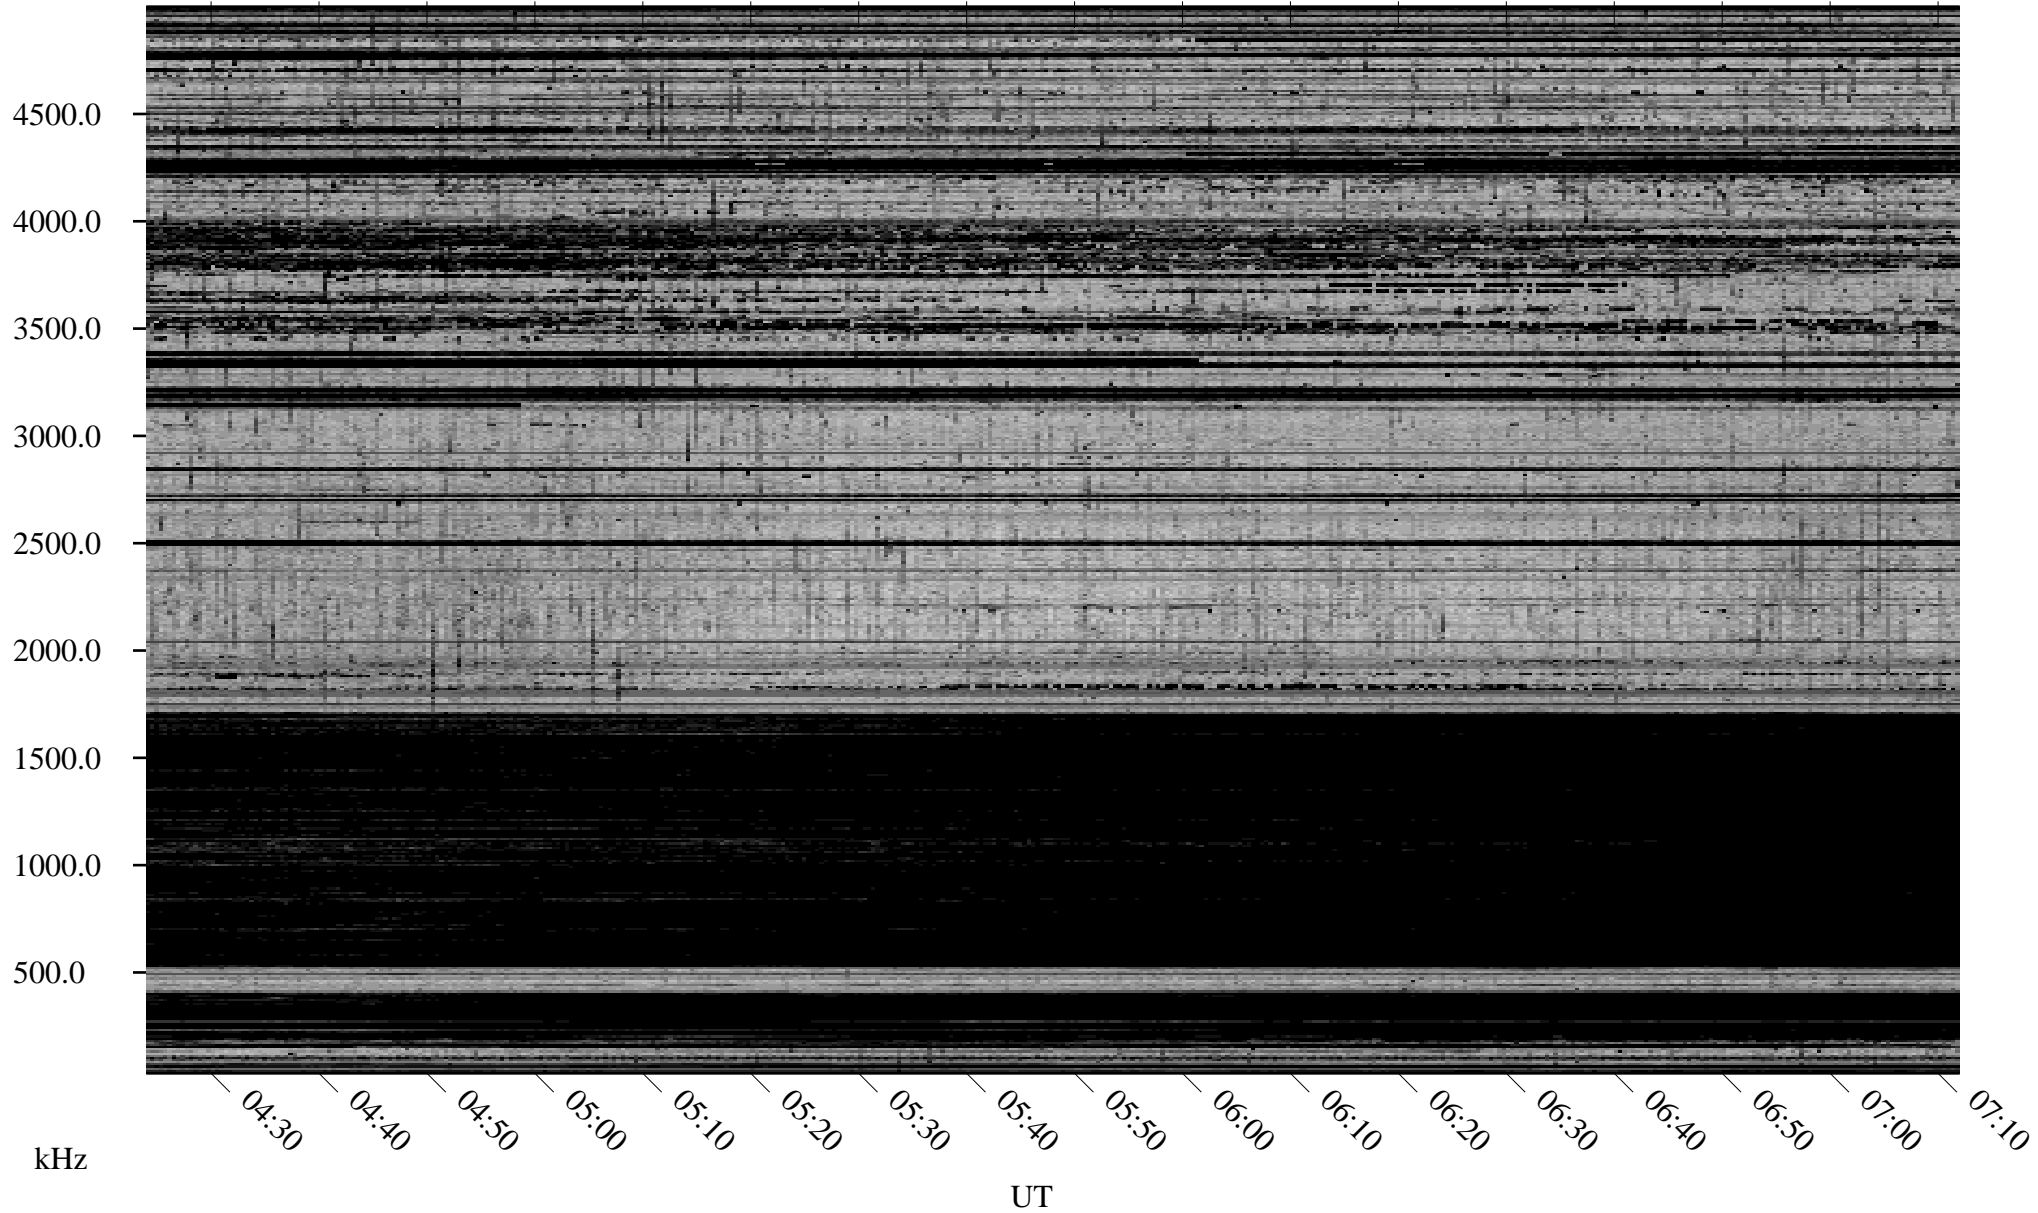

02/18/2010 Churchill, Manitoba

Linear Scale Black = 161 White = 15

ch10049l.r00SUm max_12

Page 1

02/18/2010 Churchill, Manitoba

Linear Scale Black = 161 White = 15

ch10049l.r00SUm max_12

Page 2

02/19/2010 Churchill, Manitoba

Linear Scale Black = 161 White = 15

ch10049l.r00SUm max_12

Page 3

02/19/2010 Churchill, Manitoba

Linear Scale Black = 161 White = 15

ch10049l.r00SUm max_12

Page 4

02/19/2010 Churchill, Manitoba

Linear Scale Black = 161 White = 15

ch10049l.r00SUm max_12

Page 5

02/19/2010 Churchill, Manitoba

Linear Scale Black = 161 White = 15

ch10049l.r00SUm max_12

Page 6

02/19/2010 Churchill, Manitoba

Linear Scale Black = 161 White = 15

ch10049l.r00SUm max_12

Page 7

02/19/2010 Churchill, Manitoba

Linear Scale Black = 161 White = 15

ch10049l.r00SUm max_12

Page 8