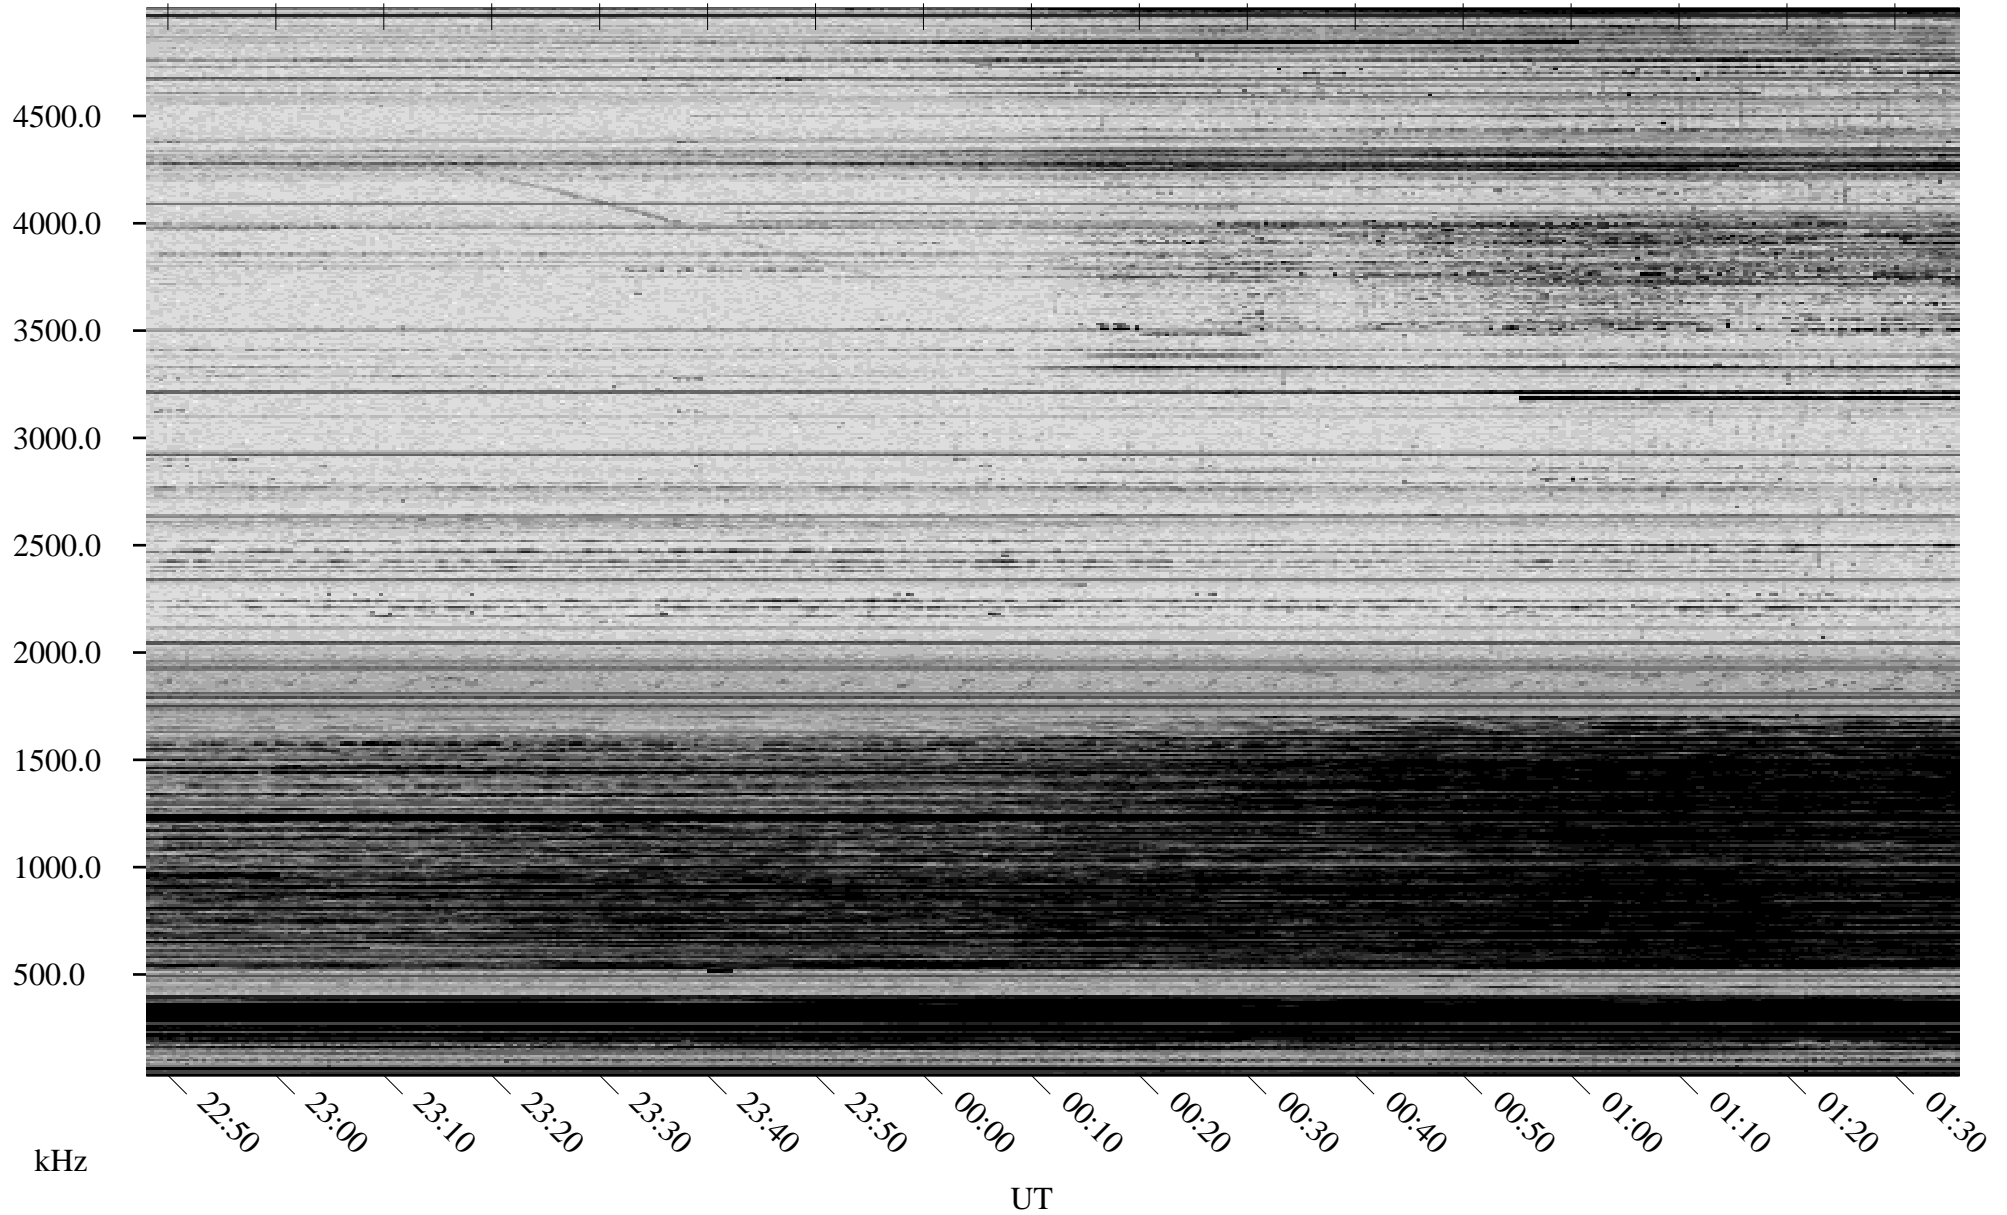

02/18/2010 Churchill, Manitoba

Linear Scale Black = 161 White = 15

ch10049l.r00SUm max_12

Page 1

02/18/2010 Churchill, Manitoba

Linear Scale Black = 161 White = 15

ch10049l.r00SUm max_12

Page 2

02/19/2010 Churchill, Manitoba

Linear Scale Black = 161 White = 15

ch10049l.r00SUm max_12

Page 3

02/19/2010 Churchill, Manitoba

Linear Scale Black = 161 White = 15

ch10049l.r00SUm max_12

Page 4

02/19/2010 Churchill, Manitoba

Linear Scale Black = 161 White = 15

ch10049l.r00SUm max_12

Page 5

02/19/2010 Churchill, Manitoba

Linear Scale Black = 161 White = 15

ch10049l.r00SUm max_12

Page 6

02/19/2010 Churchill, Manitoba

Linear Scale Black = 161 White = 15

ch10049l.r00SUm max_12

Page 7

02/19/2010 Churchill, Manitoba

Linear Scale Black = 161 White = 15

ch10049l.r00SUm max_12

Page 8