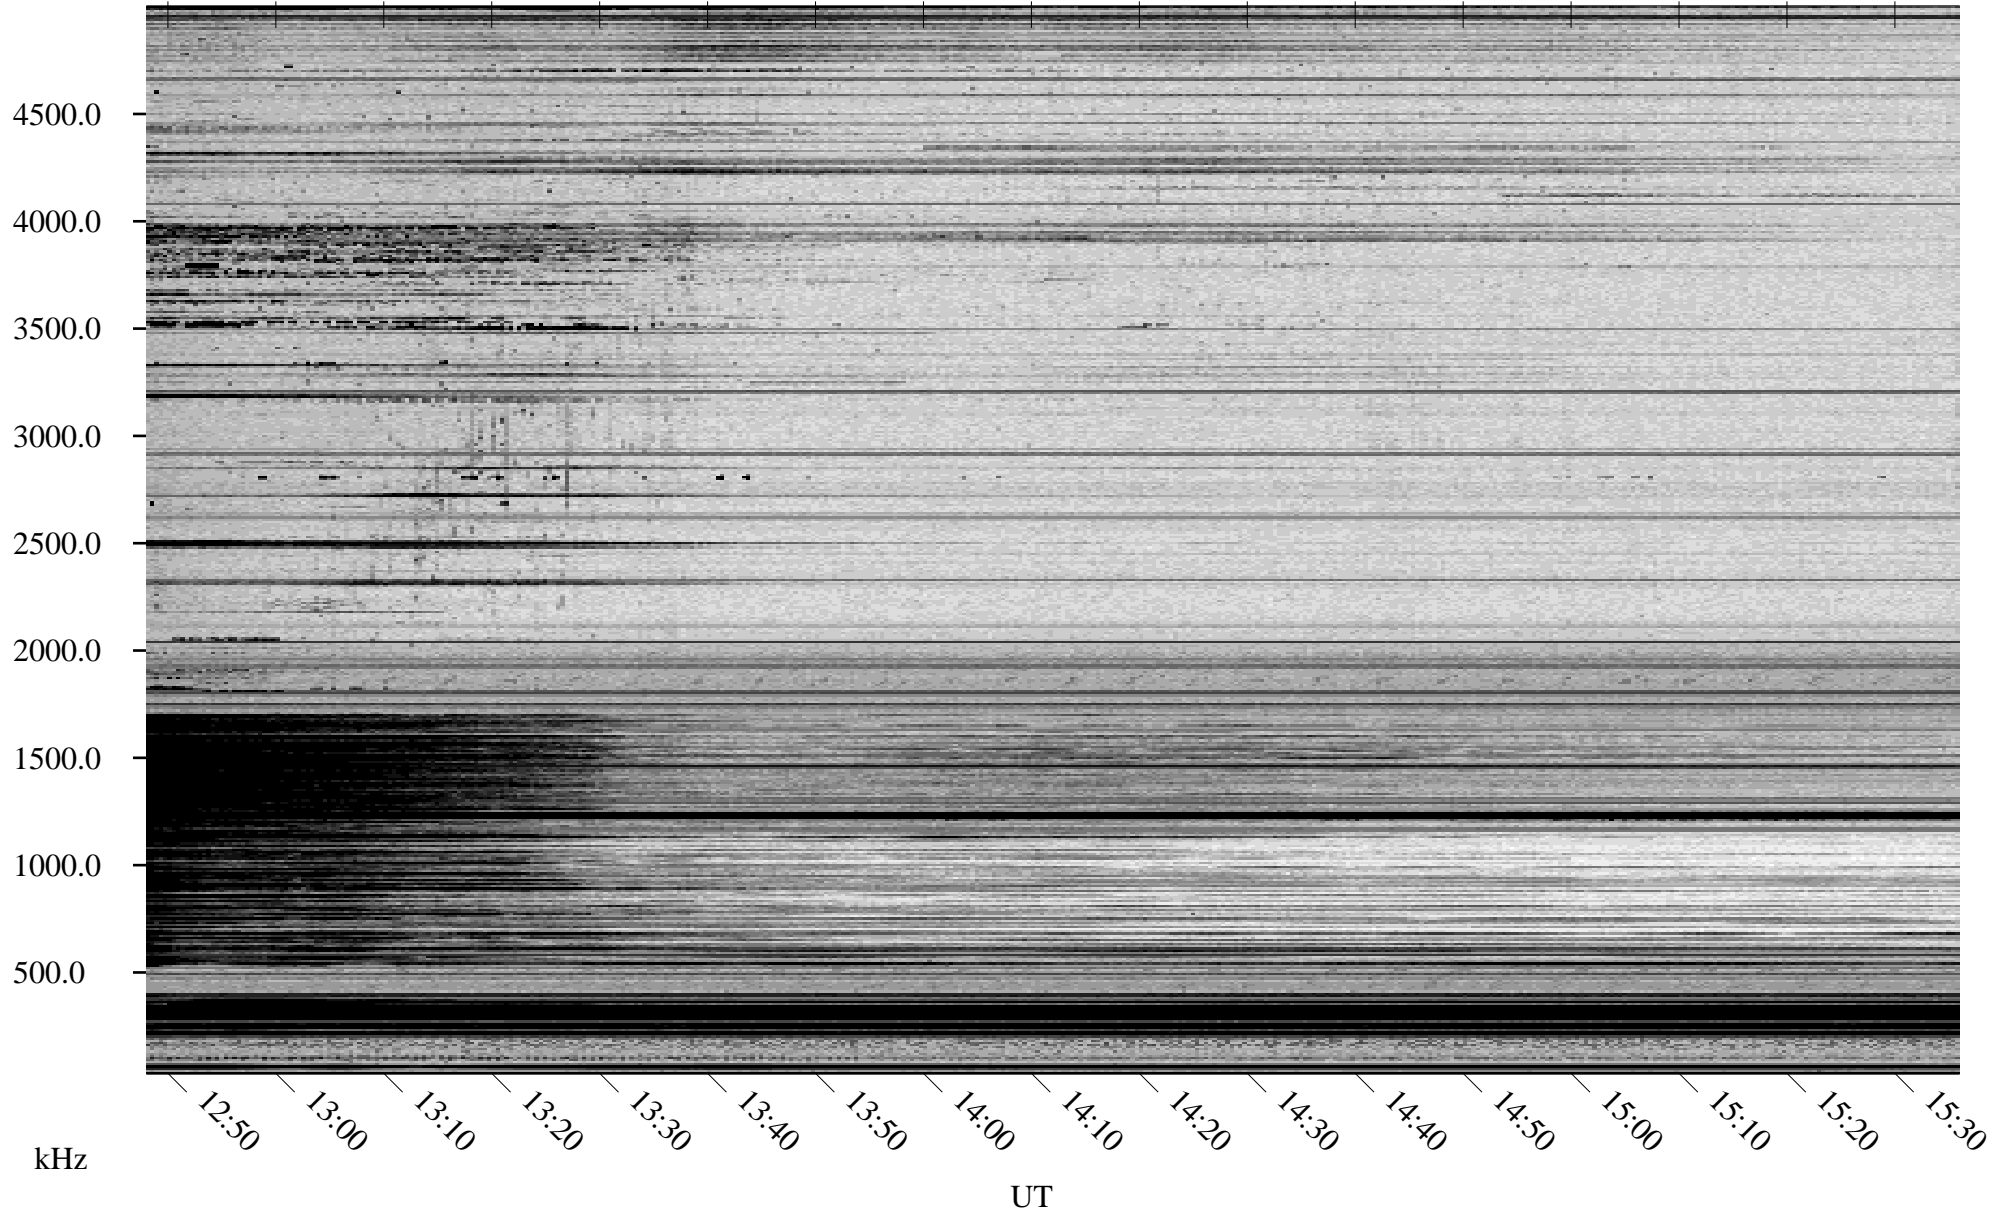

02/18/2010 Churchill, Manitoba

Linear Scale Black = 161 White = 15

ch10049l.r00SUm max_12

Page 1

02/18/2010 Churchill, Manitoba

Linear Scale Black = 161 White = 15

ch10049l.r00SUm max_12

Page 2

02/19/2010 Churchill, Manitoba

Linear Scale Black = 161 White = 15

ch10049l.r00SUm max_12

Page 3

02/19/2010 Churchill, Manitoba

Linear Scale Black = 161 White = 15

ch10049l.r00SUm max_12

Page 4

02/19/2010 Churchill, Manitoba

Linear Scale Black = 161 White = 15

ch10049l.r00SUm max_12

Page 5

02/19/2010 Churchill, Manitoba

Linear Scale Black = 161 White = 15

ch10049l.r00SUm max_12

Page 6

02/19/2010 Churchill, Manitoba

Linear Scale Black = 161 White = 15

ch10049l.r00SUm max_12

Page 7

02/19/2010 Churchill, Manitoba

Linear Scale Black = 161 White = 15

ch10049l.r00SUm max_12

Page 8