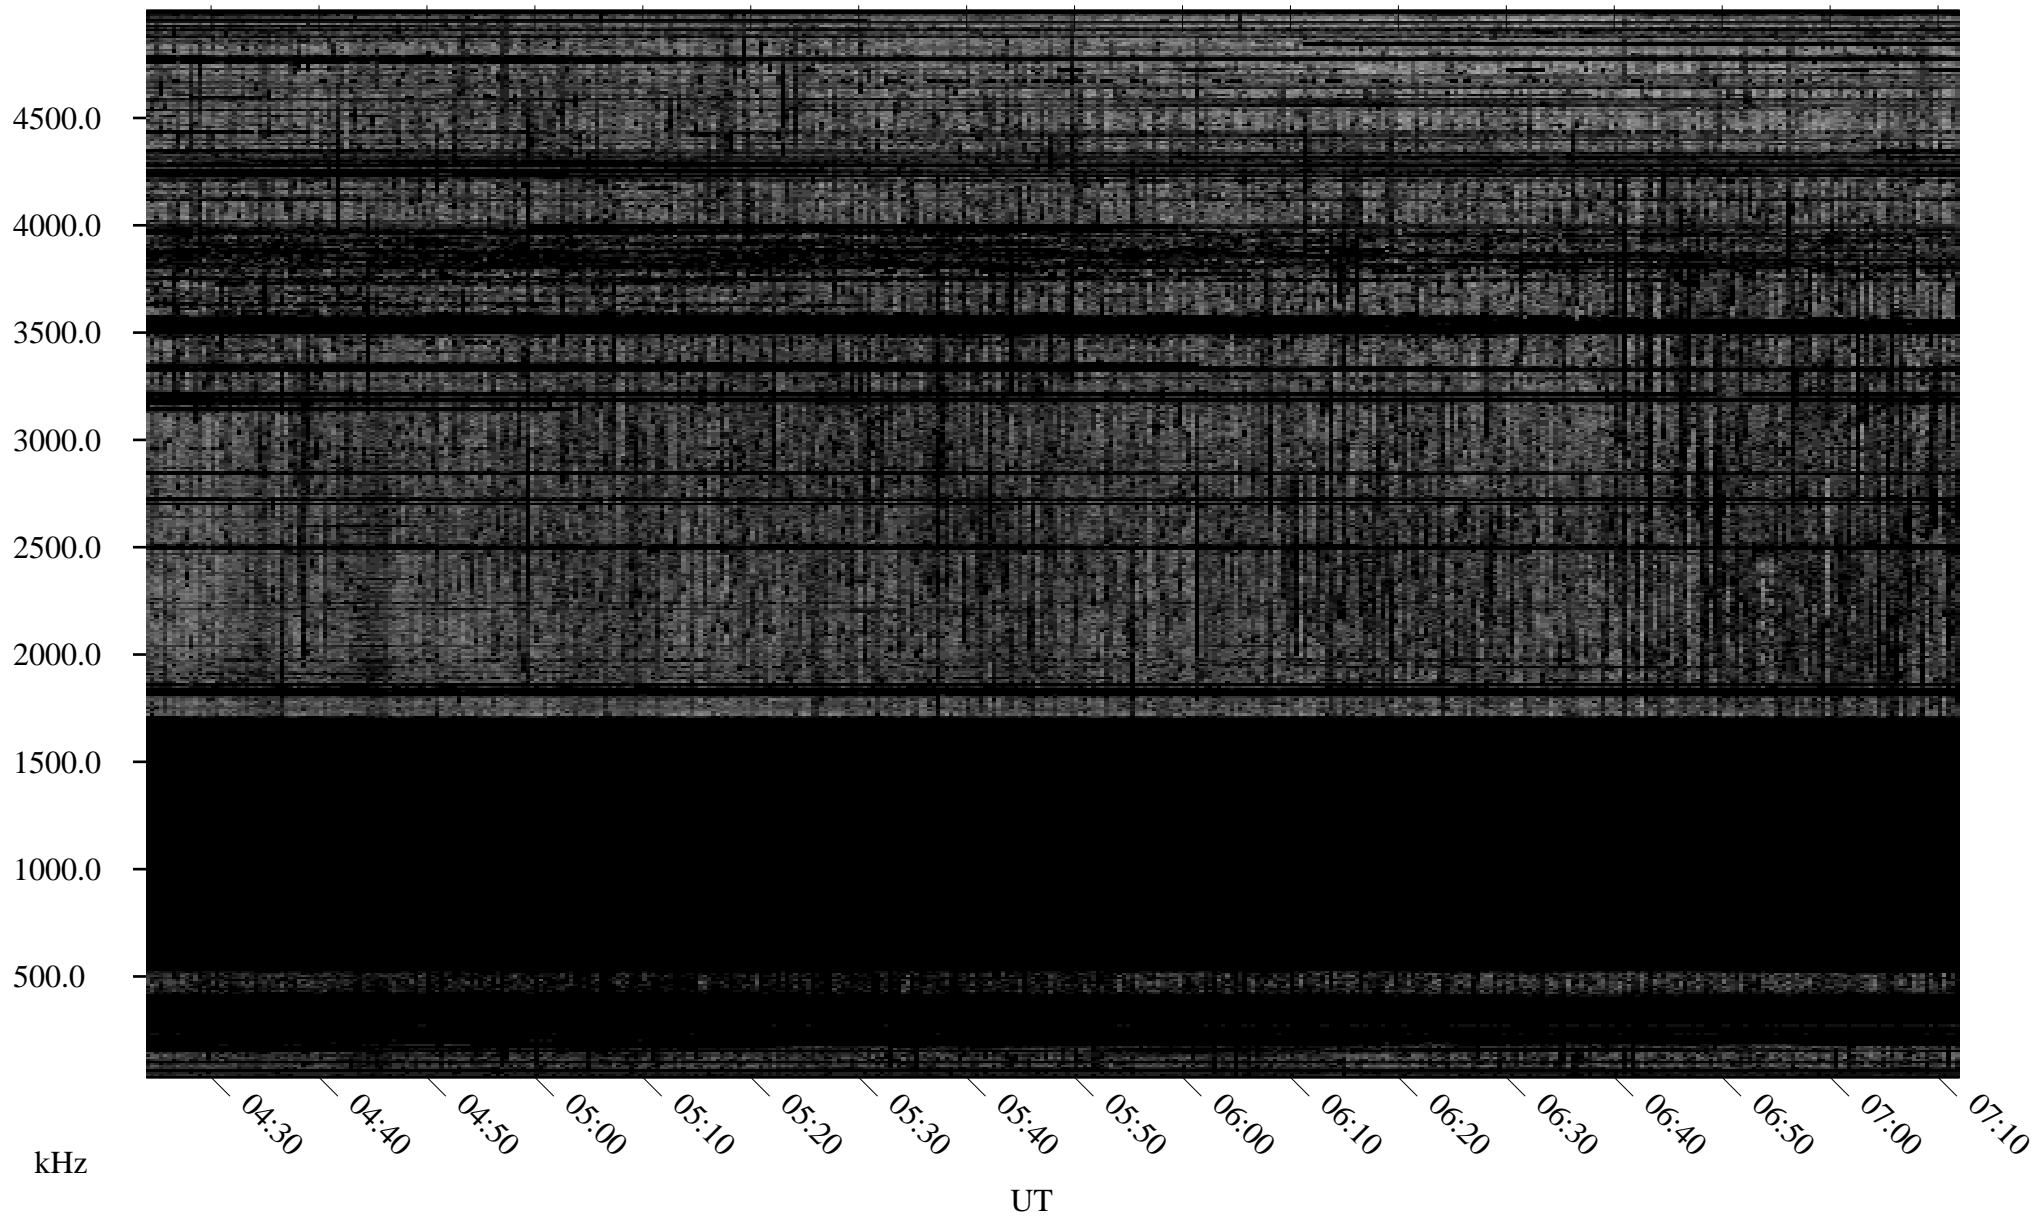

# 02/20/2010 Churchill, Manitoba

Linear Scale    Black = 161    White = 15

ch100511.r00SUm max\_12

Page 1

# 02/20/2010 Churchill, Manitoba

Linear Scale    Black = 161    White = 15

ch100511.r00SUm max\_12

Page 2

# 02/21/2010 Churchill, Manitoba

Linear Scale    Black = 161    White = 15

ch100511.r00SUm max\_12

Page 3

# 02/21/2010 Churchill, Manitoba

Linear Scale    Black = 161    White = 15

ch100511.r00SUm max\_12

Page 4