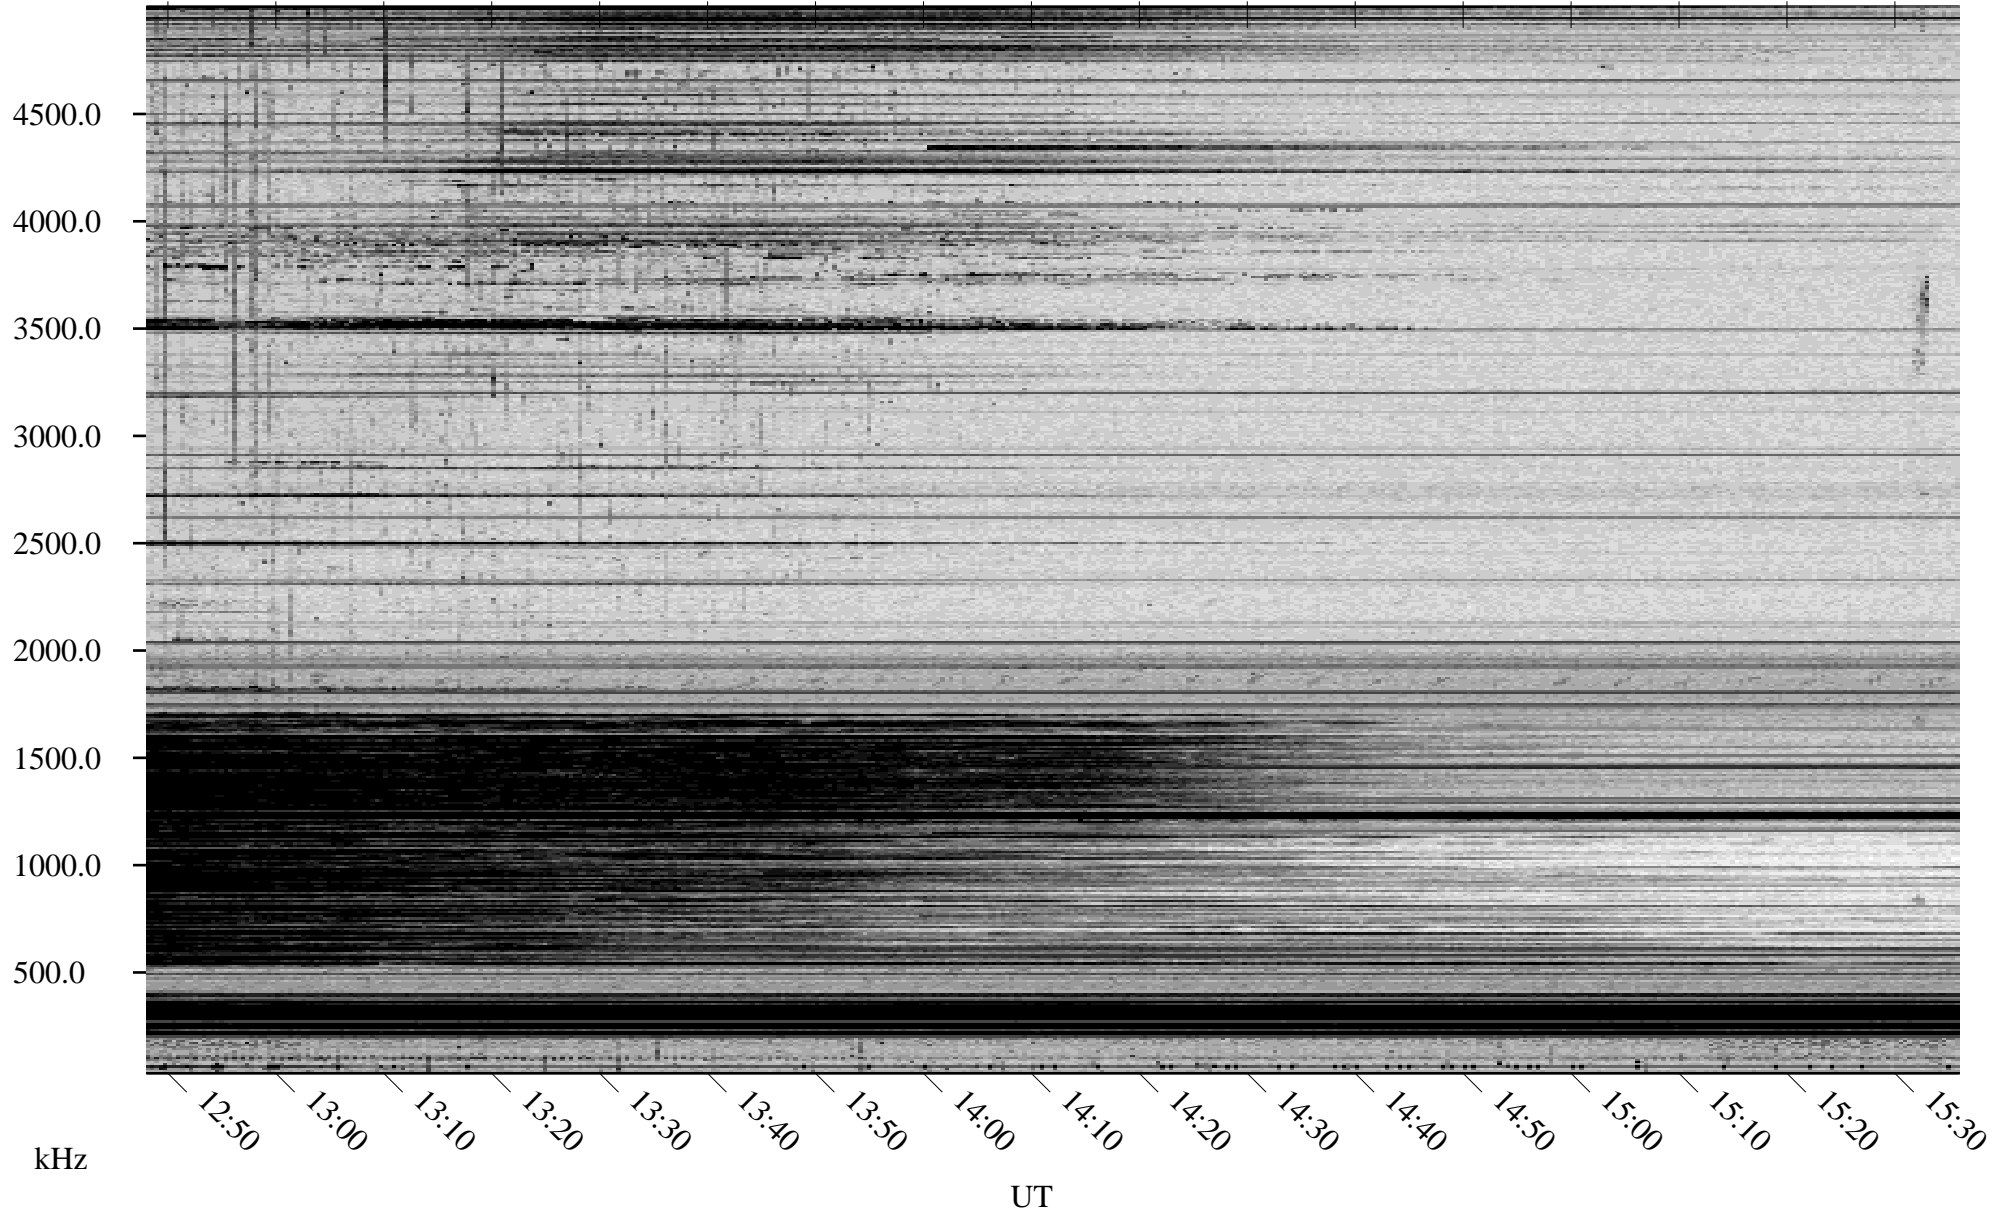

# 02/21/2010 Churchill, Manitoba

Linear Scale    Black = 161    White = 15

ch10051l.r00SUm max\_12

Page 5

# 02/21/2010 Churchill, Manitoba

Linear Scale    Black = 161    White = 15

ch100511.r00SUm max\_12

Page 6

# 02/21/2010 Churchill, Manitoba

Linear Scale    Black = 161    White = 15

ch100511.r00SUm max\_12

Page 7

# 02/21/2010 Churchill, Manitoba

Linear Scale    Black = 161    White = 15

ch100511.r00SUm max\_12