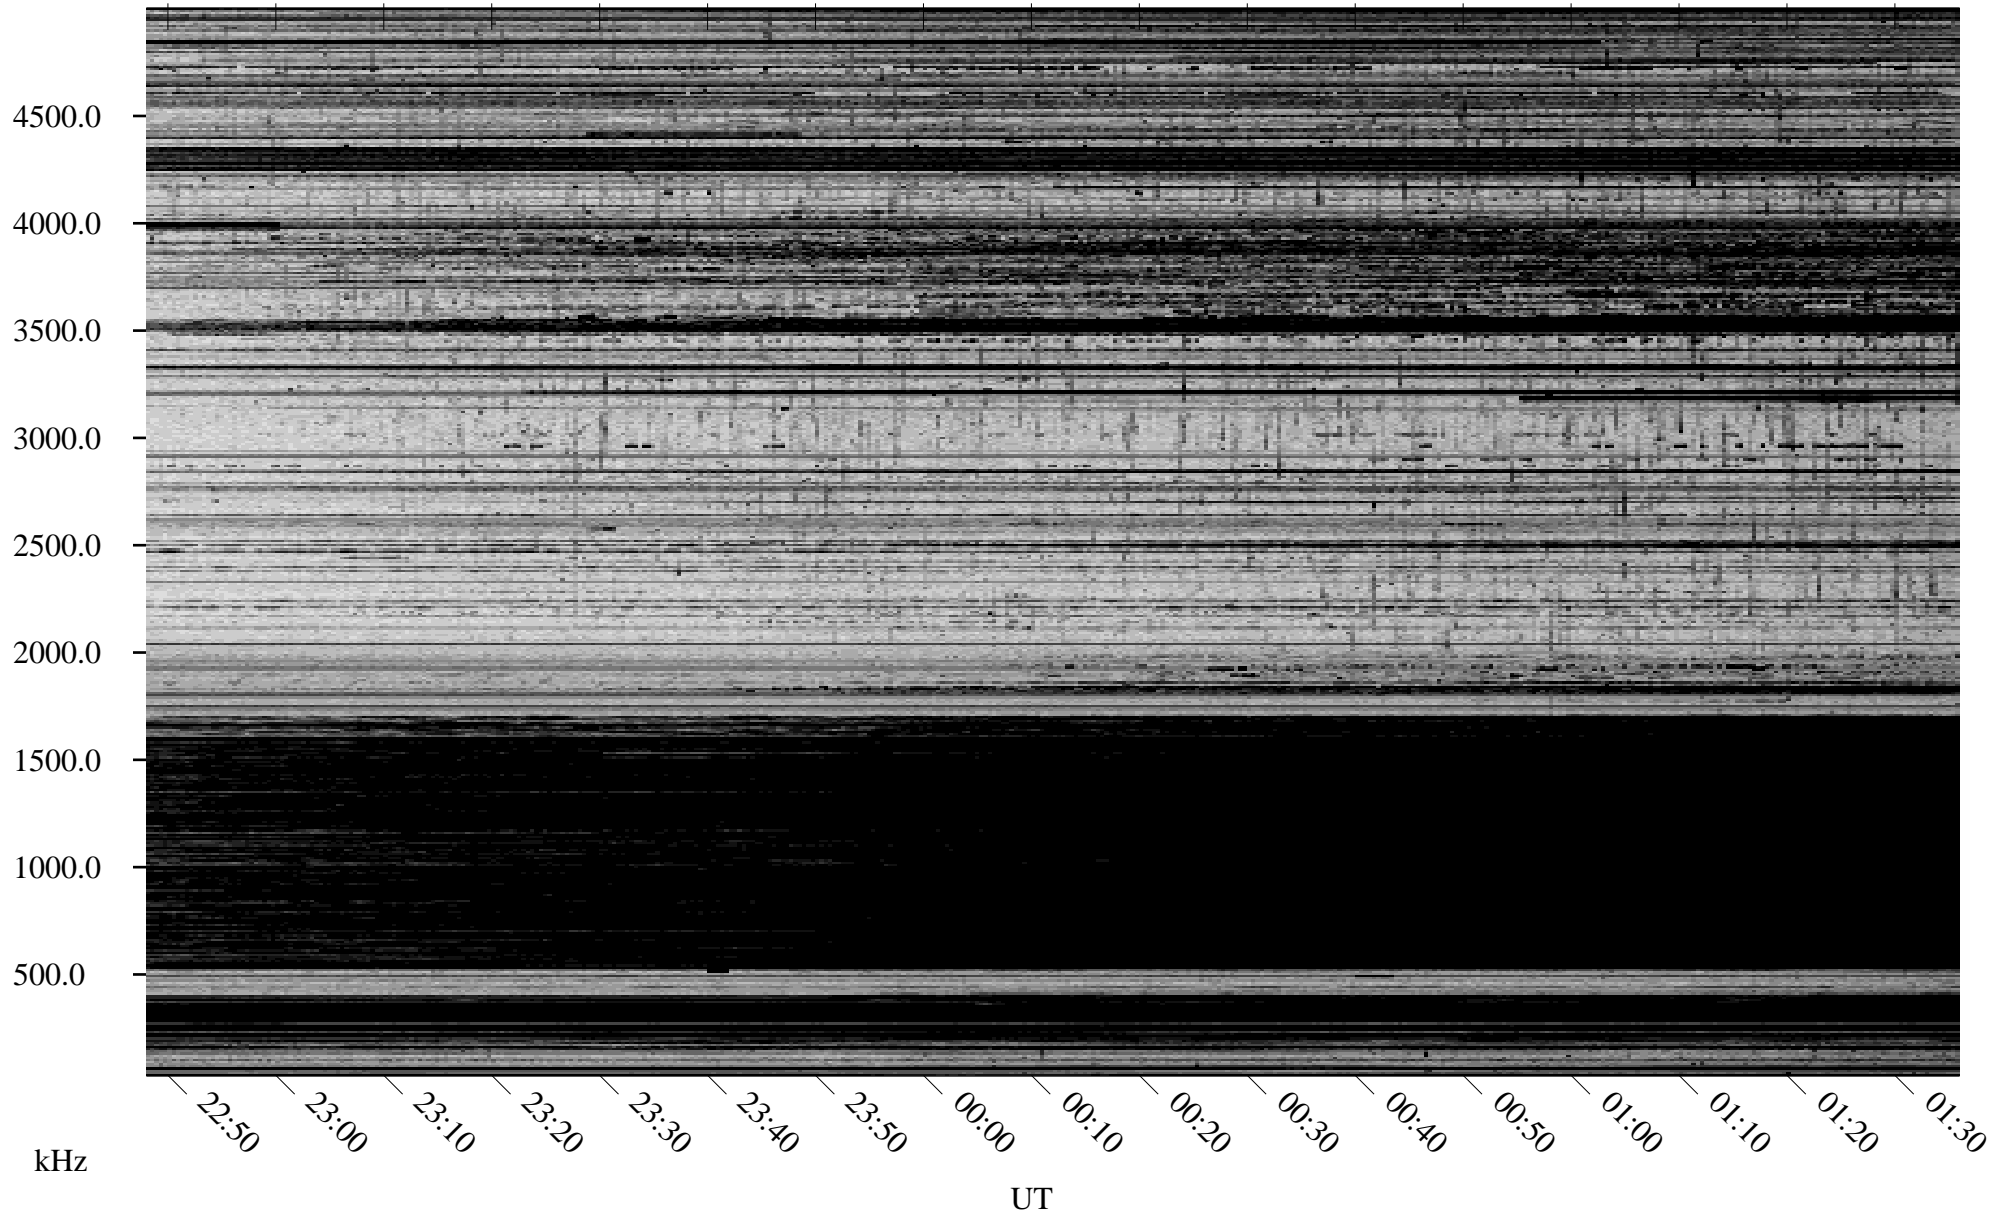

# 02/20/2010 Churchill, Manitoba

Linear Scale    Black = 161    White = 15

ch100511.r00SUm max\_12

Page 1

# 02/20/2010 Churchill, Manitoba

Linear Scale    Black = 161    White = 15

ch100511.r00SUm max\_12

Page 2

# 02/21/2010 Churchill, Manitoba

Linear Scale    Black = 161    White = 15

ch100511.r00SUm max\_12

Page 3

# 02/21/2010 Churchill, Manitoba

Linear Scale    Black = 161    White = 15

ch100511.r00SUm max\_12

Page 4