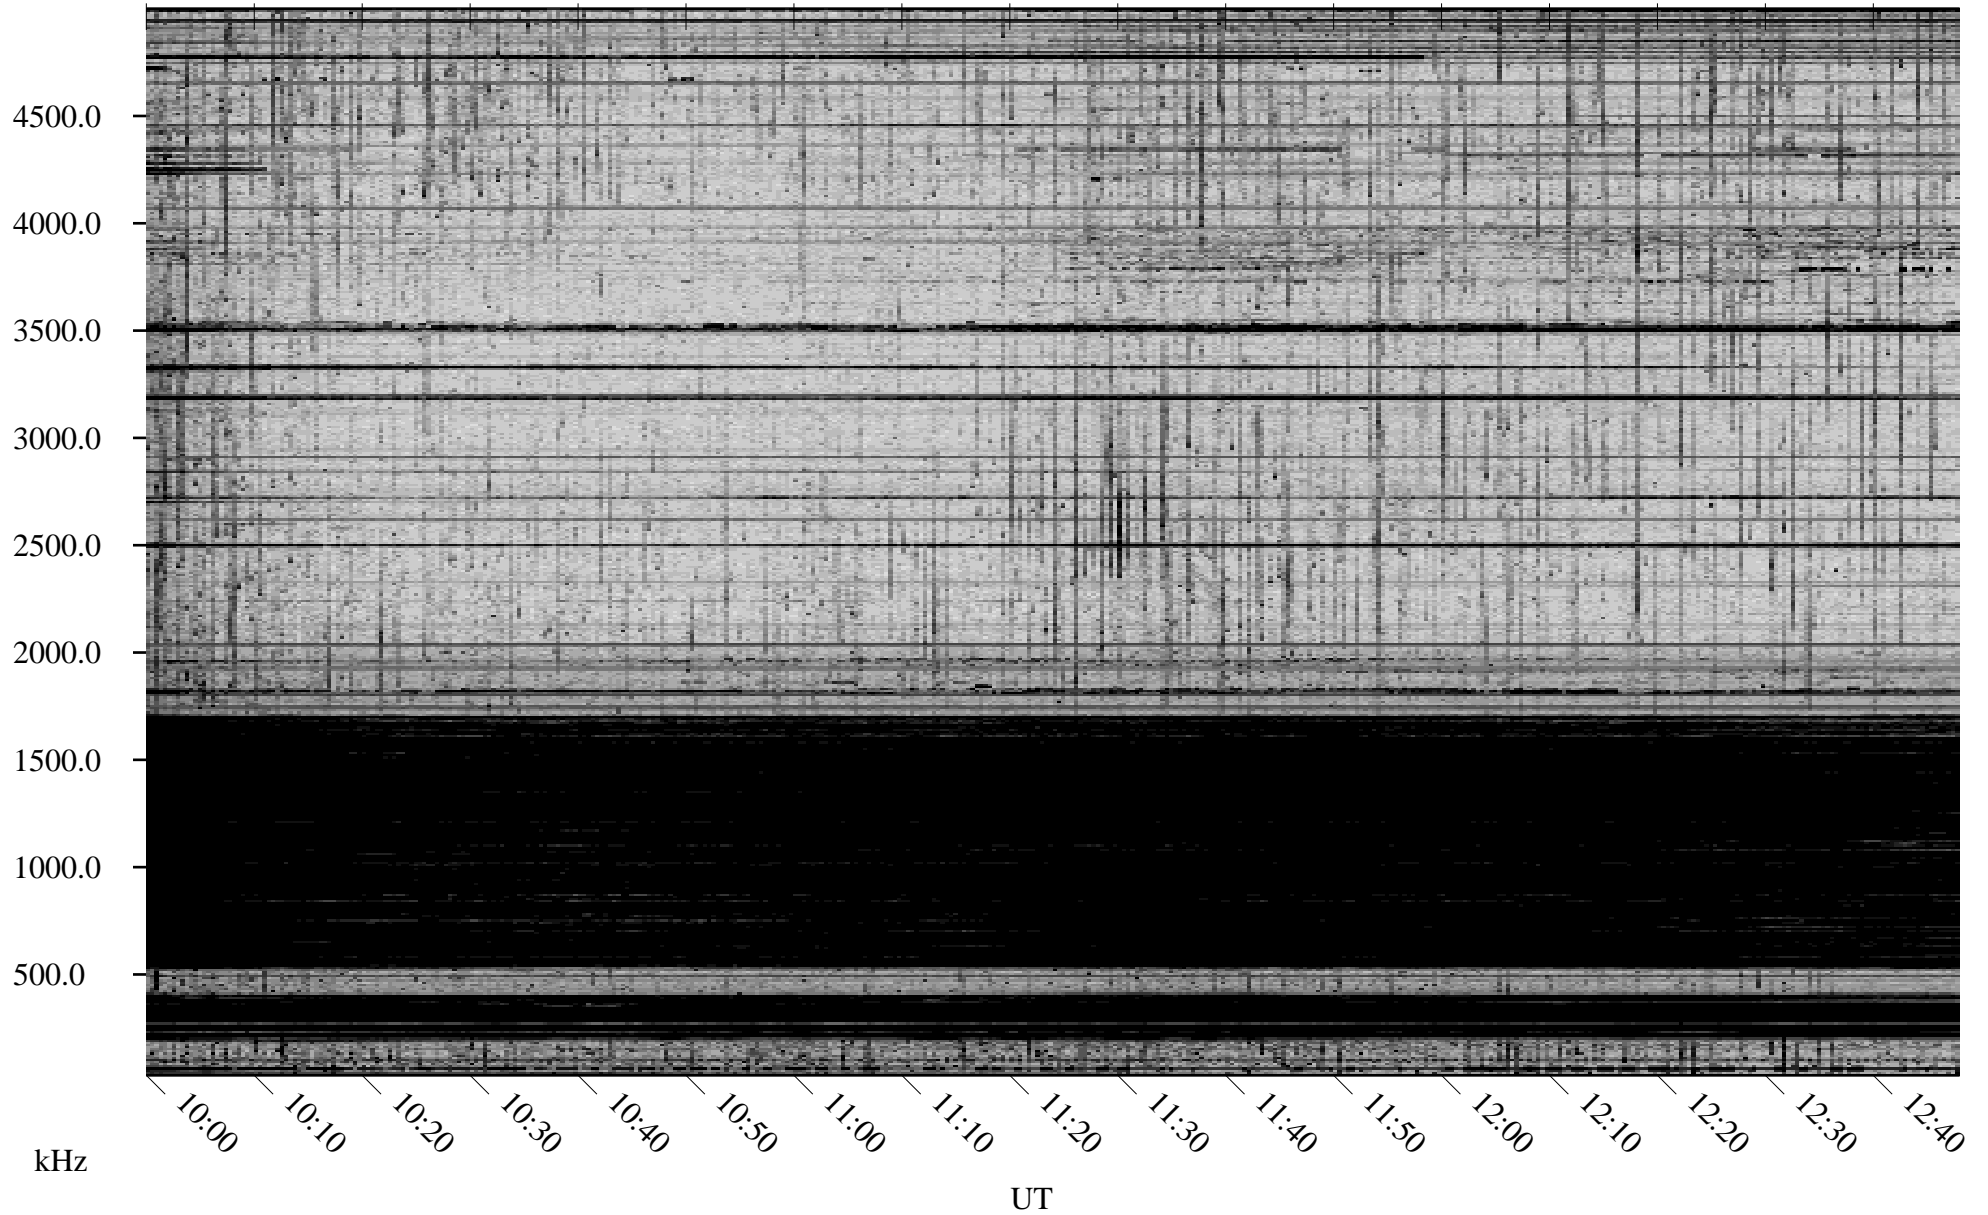

# 02/21/2010 Churchill, Manitoba

Linear Scale    Black = 161    White = 15

ch10051l.r00SUm max\_12

Page 5

# 02/21/2010 Churchill, Manitoba

Linear Scale    Black = 161    White = 15

ch100511.r00SUm max\_12

Page 6

# 02/21/2010 Churchill, Manitoba

Linear Scale    Black = 161    White = 15

ch100511.r00SUm max\_12

Page 7