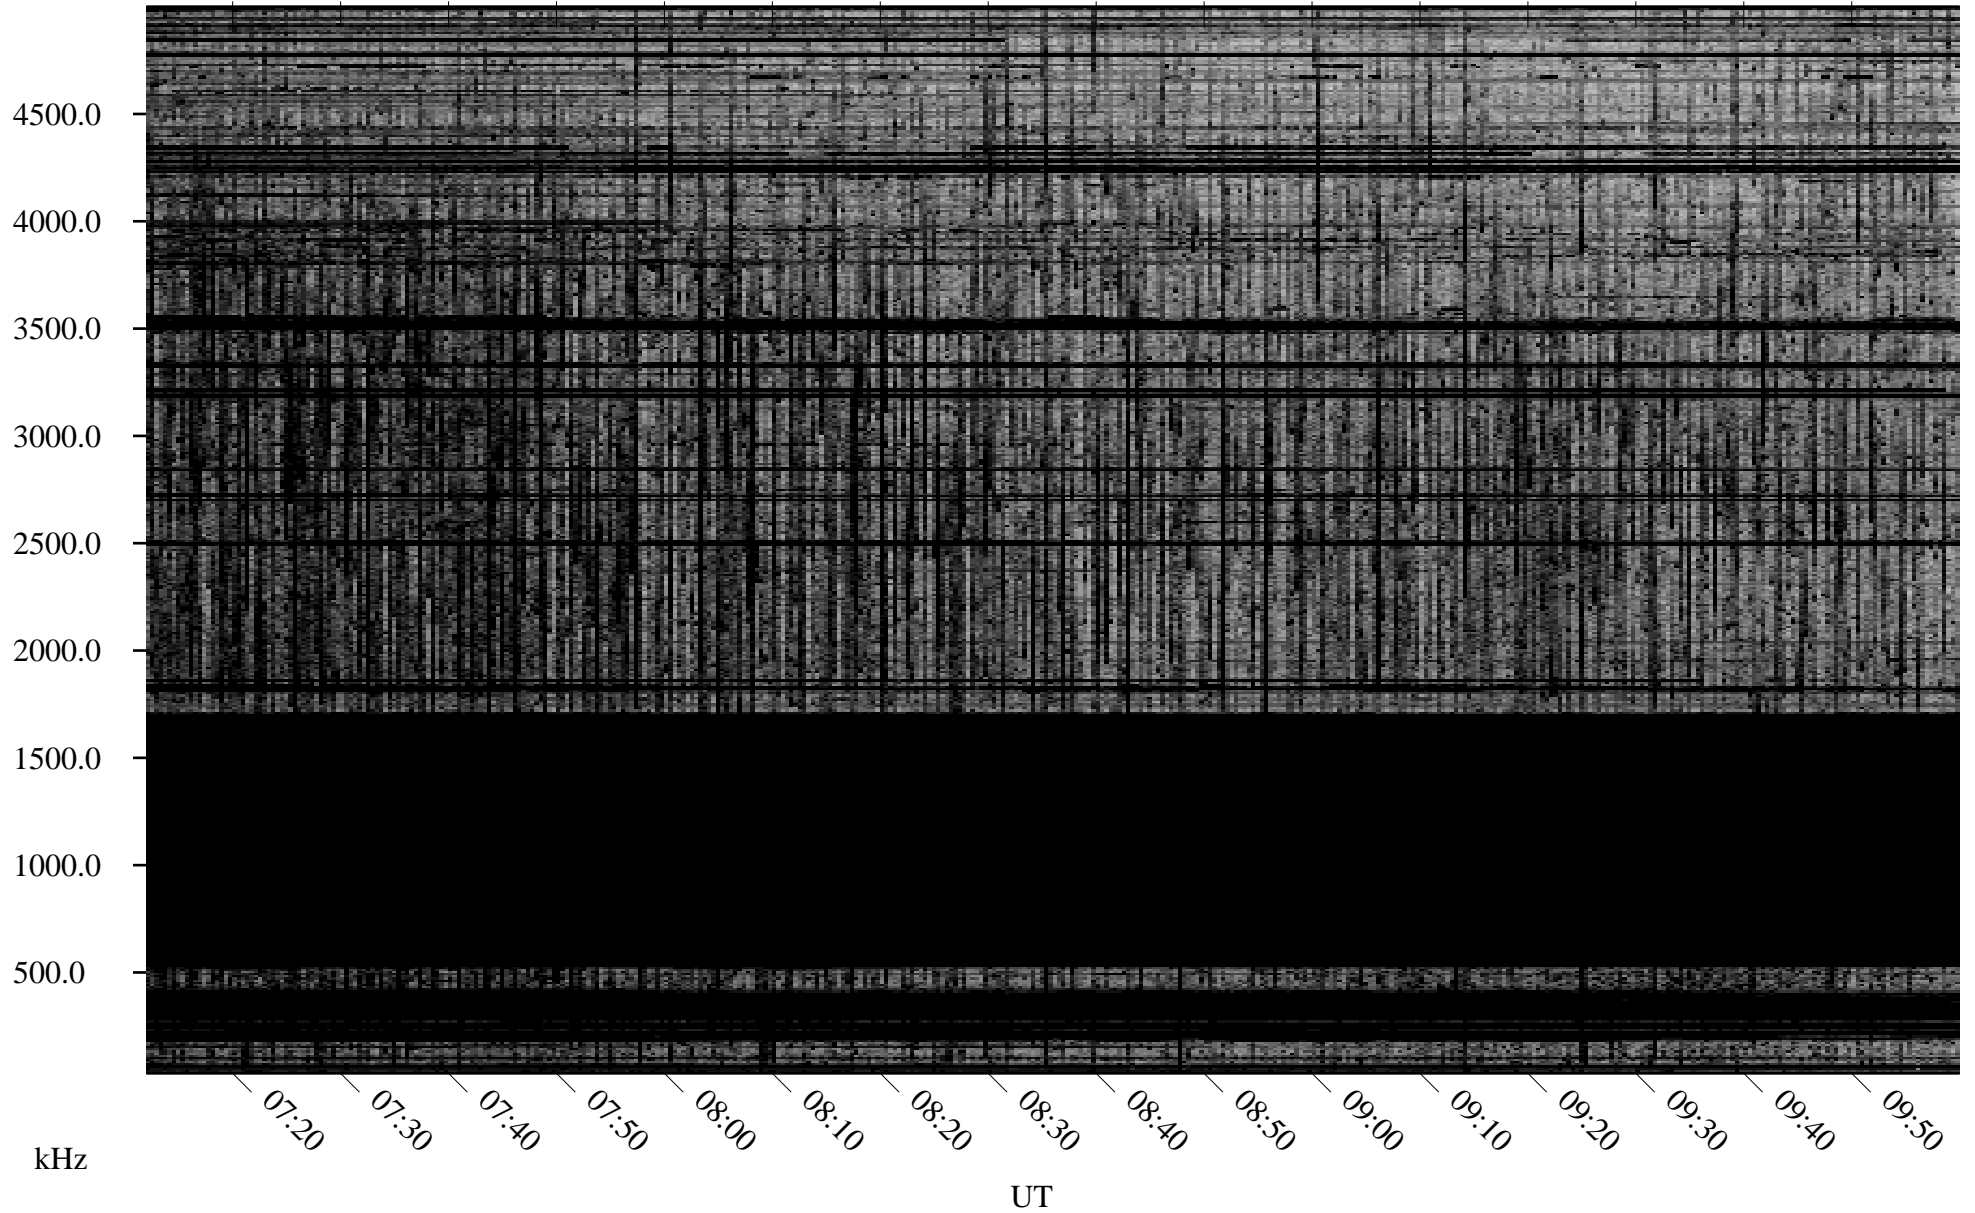

# 02/21/2010 Churchill, Manitoba

Linear Scale    Black = 161    White = 15

ch100511.r00SUm max\_12

Page 3

# 02/21/2010 Churchill, Manitoba

Linear Scale    Black = 161    White = 15

ch100511.r00SUm max\_12

Page 4

# 02/21/2010 Churchill, Manitoba

Linear Scale    Black = 161    White = 15

ch10051l.r00SUm max\_12

Page 5

# 02/21/2010 Churchill, Manitoba

Linear Scale    Black = 161    White = 15

ch100511.r00SUm max\_12

Page 6