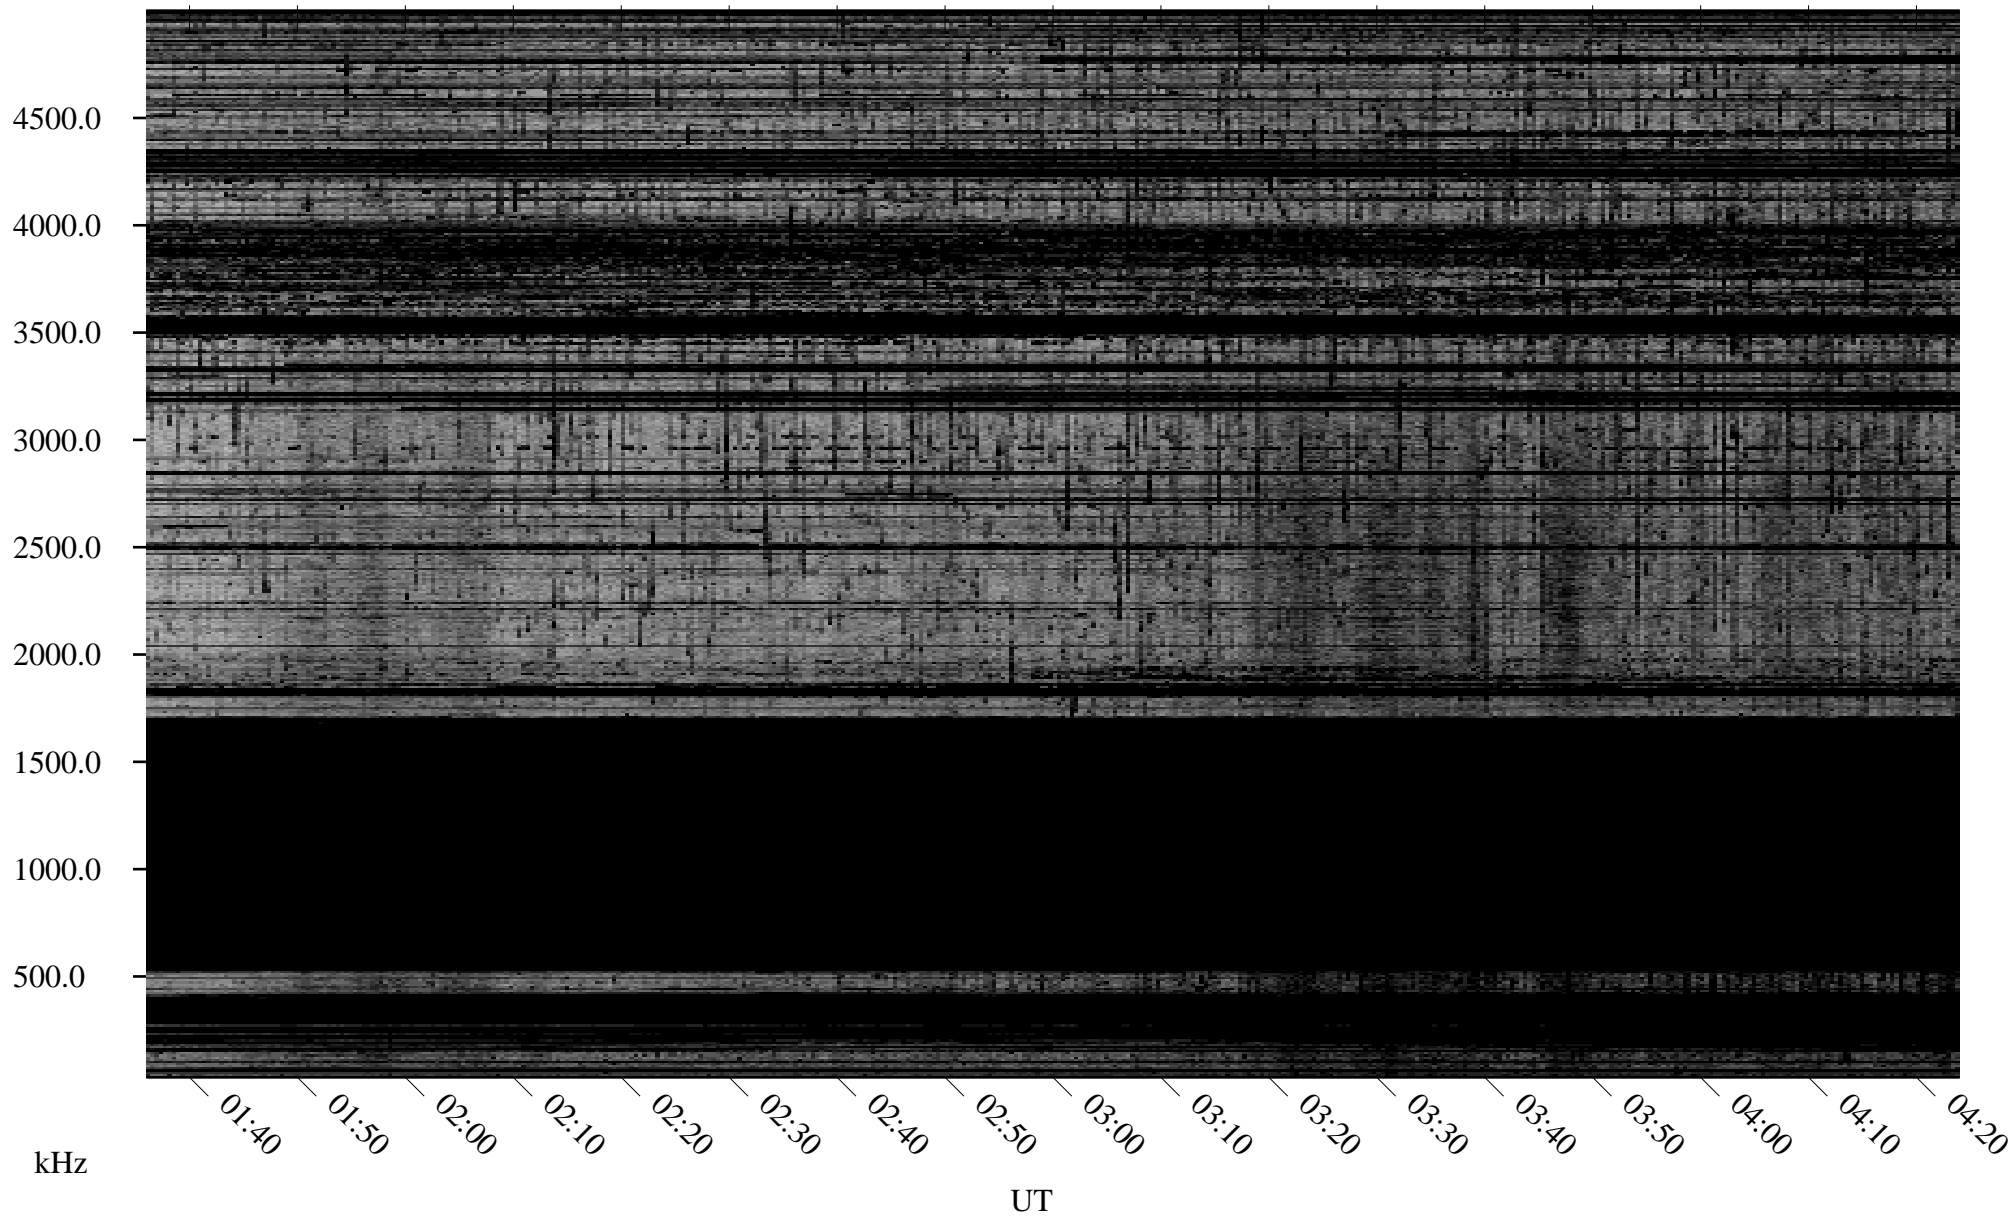

# 02/20/2010 Churchill, Manitoba

Linear Scale    Black = 161    White = 15

ch100511.r00SUm max\_12

Page 1

# 02/20/2010 Churchill, Manitoba

Linear Scale    Black = 161    White = 15

ch100511.r00SUm max\_12

Page 2

# 02/21/2010 Churchill, Manitoba

Linear Scale    Black = 161    White = 15

ch100511.r00SUm max\_12

Page 3

# 02/21/2010 Churchill, Manitoba

Linear Scale    Black = 161    White = 15

ch100511.r00SUm max\_12

Page 4