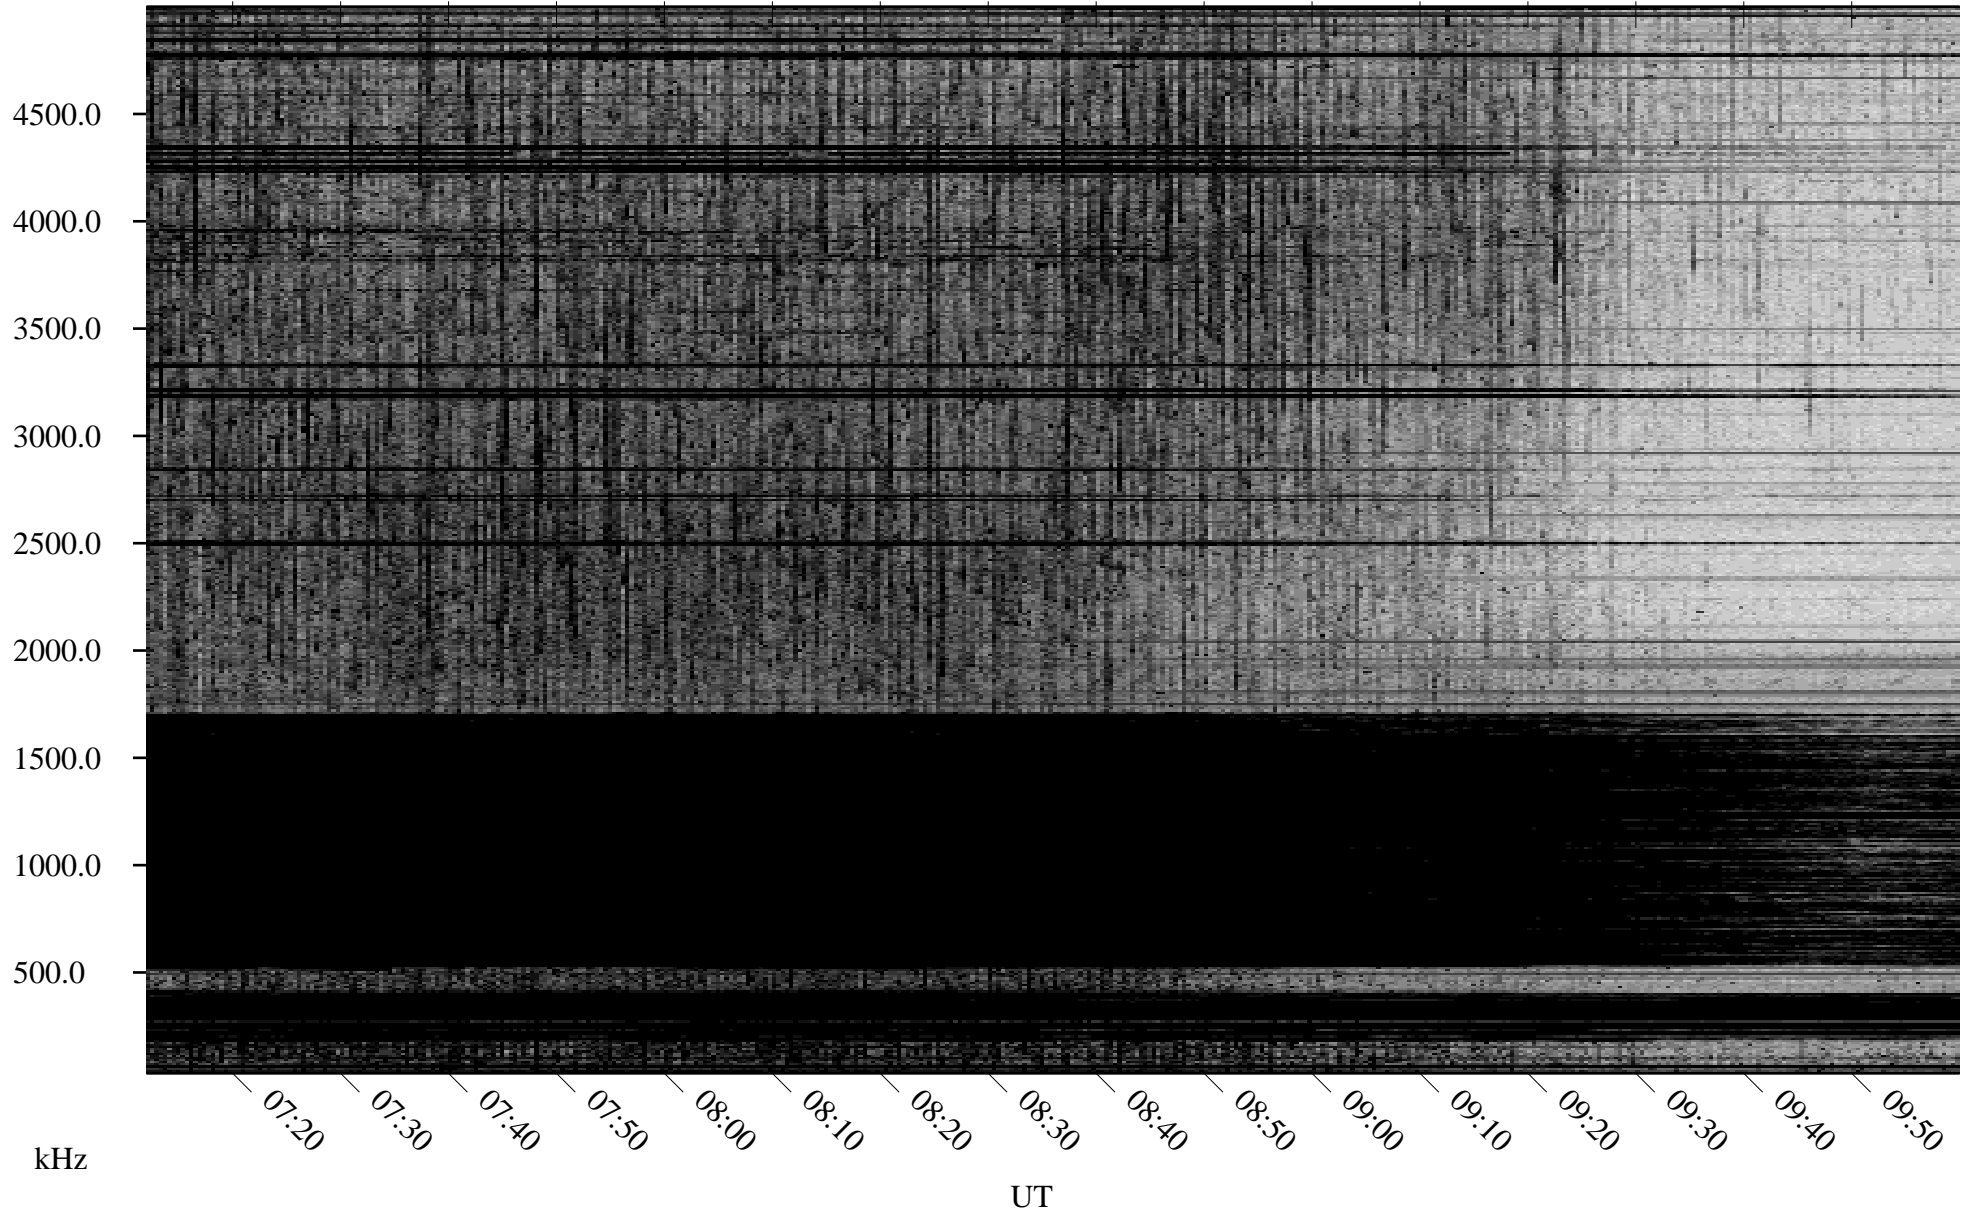

# 02/22/2010 Churchill, Manitoba

Linear Scale    Black = 161    White = 15

ch10052l.r00SUm max\_12

Page 3

# 02/22/2010 Churchill, Manitoba

Linear Scale    Black = 161    White = 15

ch10052l.r00SUm max\_12

Page 4

# 02/22/2010 Churchill, Manitoba

Linear Scale    Black = 161    White = 15

ch10052l.r00SUm max\_12

Page 5

# 02/22/2010 Churchill, Manitoba

Linear Scale    Black = 161    White = 15

ch10052l.r00SUm max\_12

Page 6