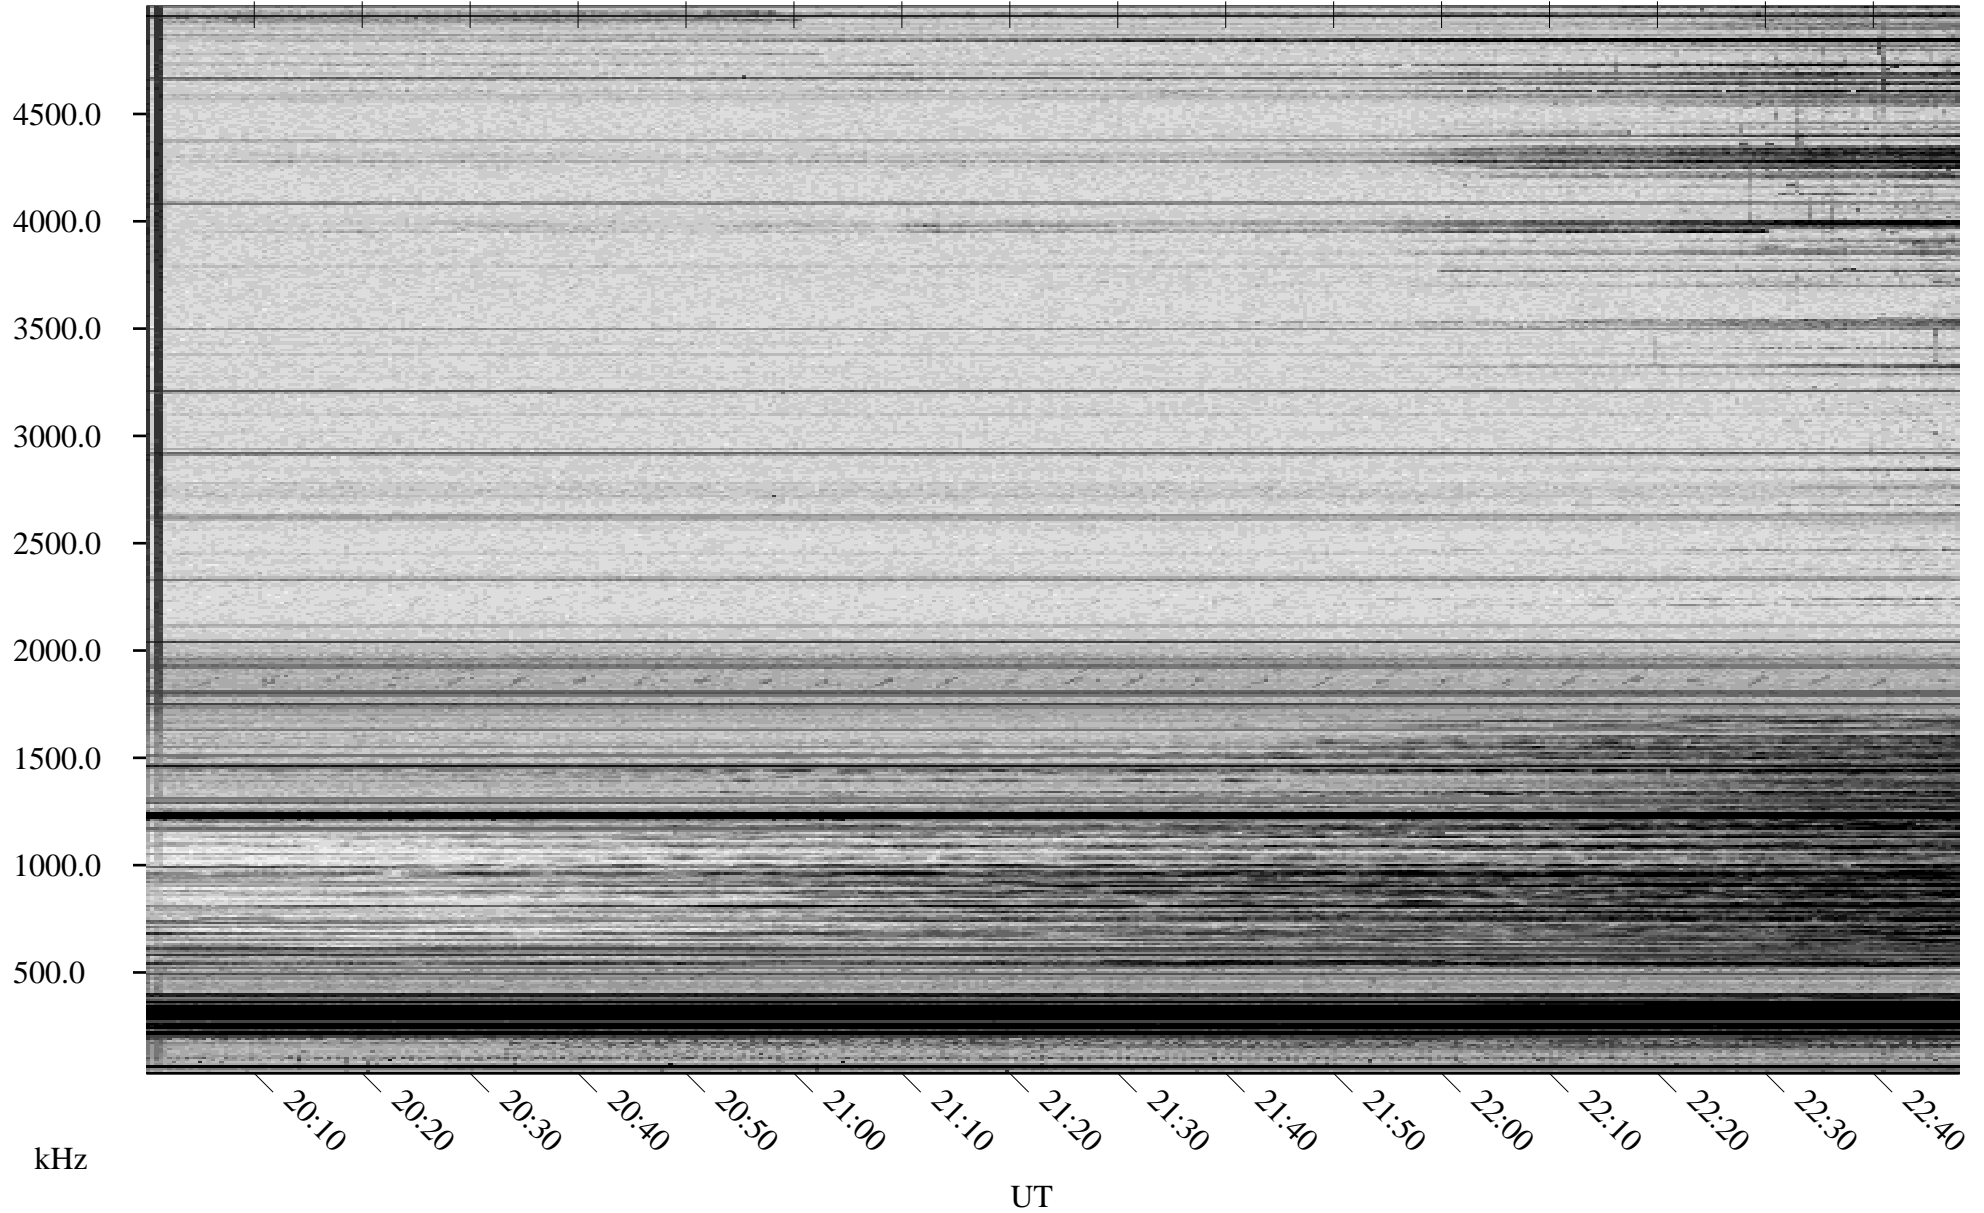

# 02/21/2010 Churchill, Manitoba

Linear Scale    Black = 161    White = 15

ch10052l.r00SUm max\_12

Page 1

# 02/21/2010 Churchill, Manitoba

Linear Scale    Black = 161    White = 15

ch10052l.r00SUm max\_12

Page 2

# 02/22/2010 Churchill, Manitoba

Linear Scale    Black = 161    White = 15

ch10052l.r00SUm max\_12

Page 3

# 02/22/2010 Churchill, Manitoba

Linear Scale    Black = 161    White = 15

ch10052l.r00SUm max\_12

Page 4