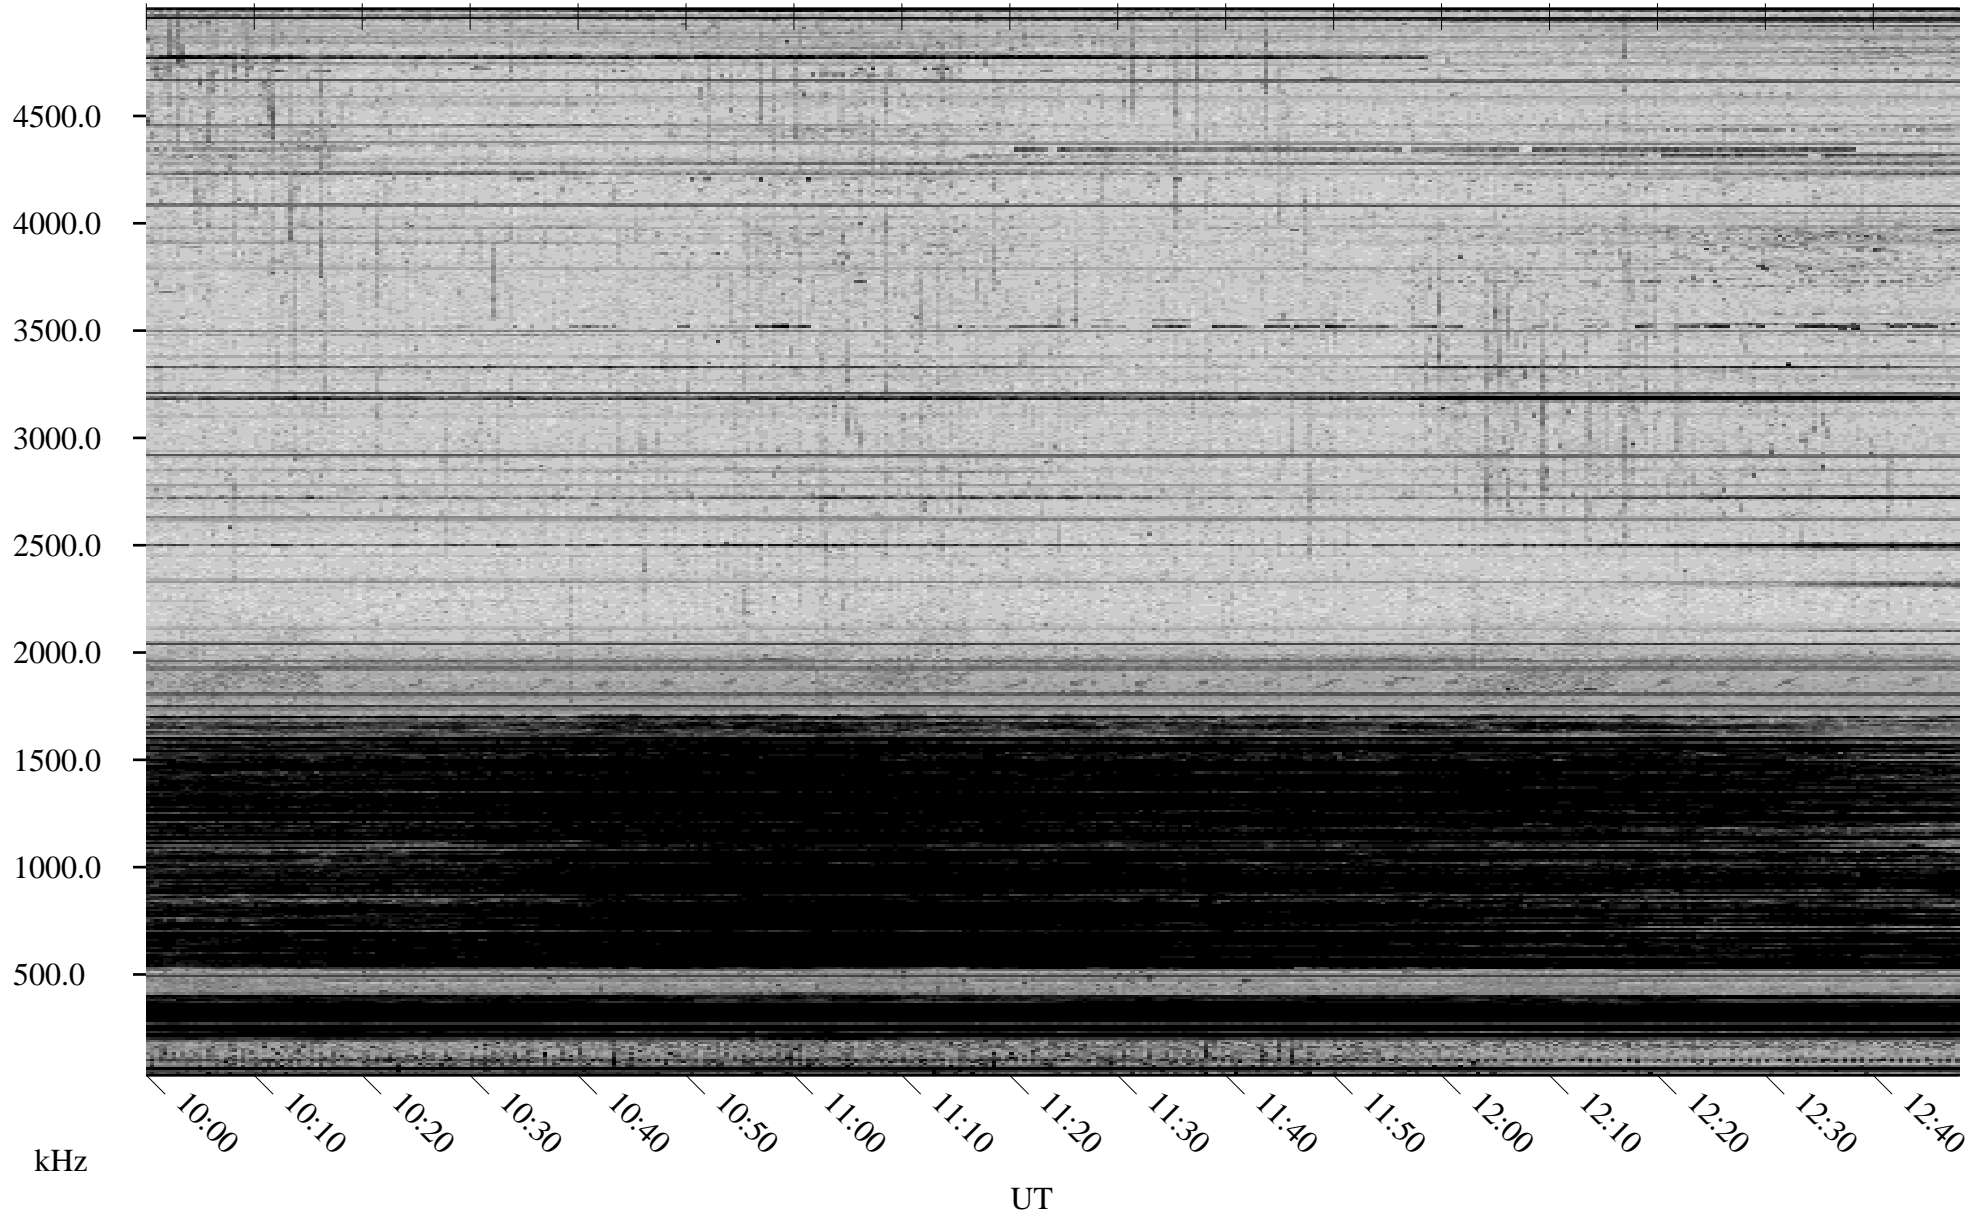

# 02/22/2010 Churchill, Manitoba

Linear Scale    Black = 161    White = 15

ch10052l.r00SUm max\_12

Page 5

# 02/22/2010 Churchill, Manitoba

Linear Scale    Black = 161    White = 15

ch10052l.r00SUm max\_12

Page 6

# 02/22/2010 Churchill, Manitoba

Linear Scale    Black = 161    White = 15

ch10052l.r00SUm max\_12

Page 7

# 02/22/2010 Churchill, Manitoba

Linear Scale    Black = 161    White = 15

ch10052l.r00SUm max\_12