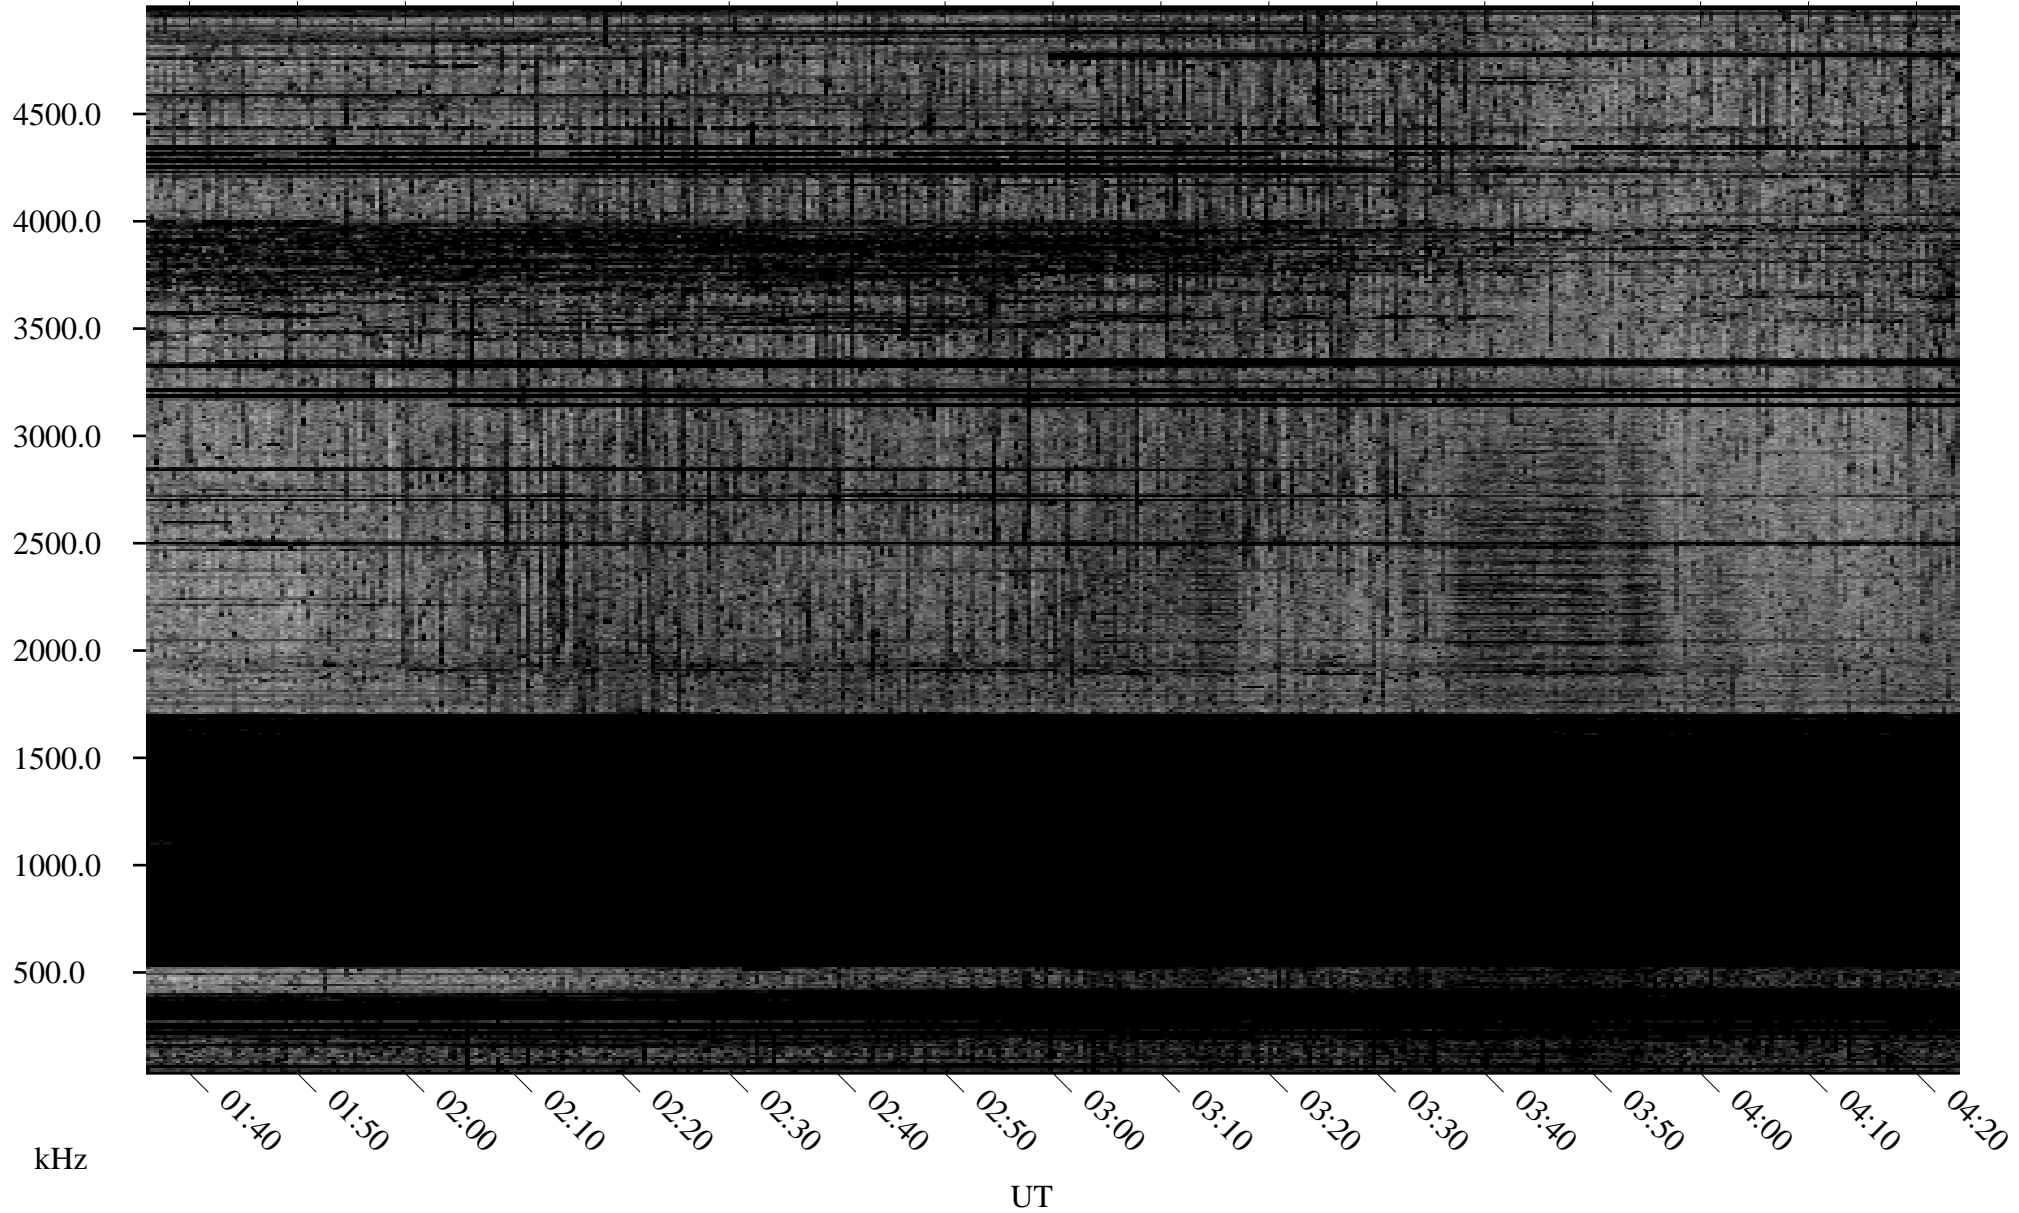

# 02/21/2010 Churchill, Manitoba

Linear Scale    Black = 161    White = 15

ch10052l.r00SUm max\_12

Page 1

# 02/21/2010 Churchill, Manitoba

Linear Scale    Black = 161    White = 15

ch10052l.r00SUm max\_12

Page 2

# 02/22/2010 Churchill, Manitoba

Linear Scale    Black = 161    White = 15

ch10052l.r00SUm max\_12

Page 3

# 02/22/2010 Churchill, Manitoba

Linear Scale    Black = 161    White = 15

ch10052l.r00SUm max\_12

Page 4