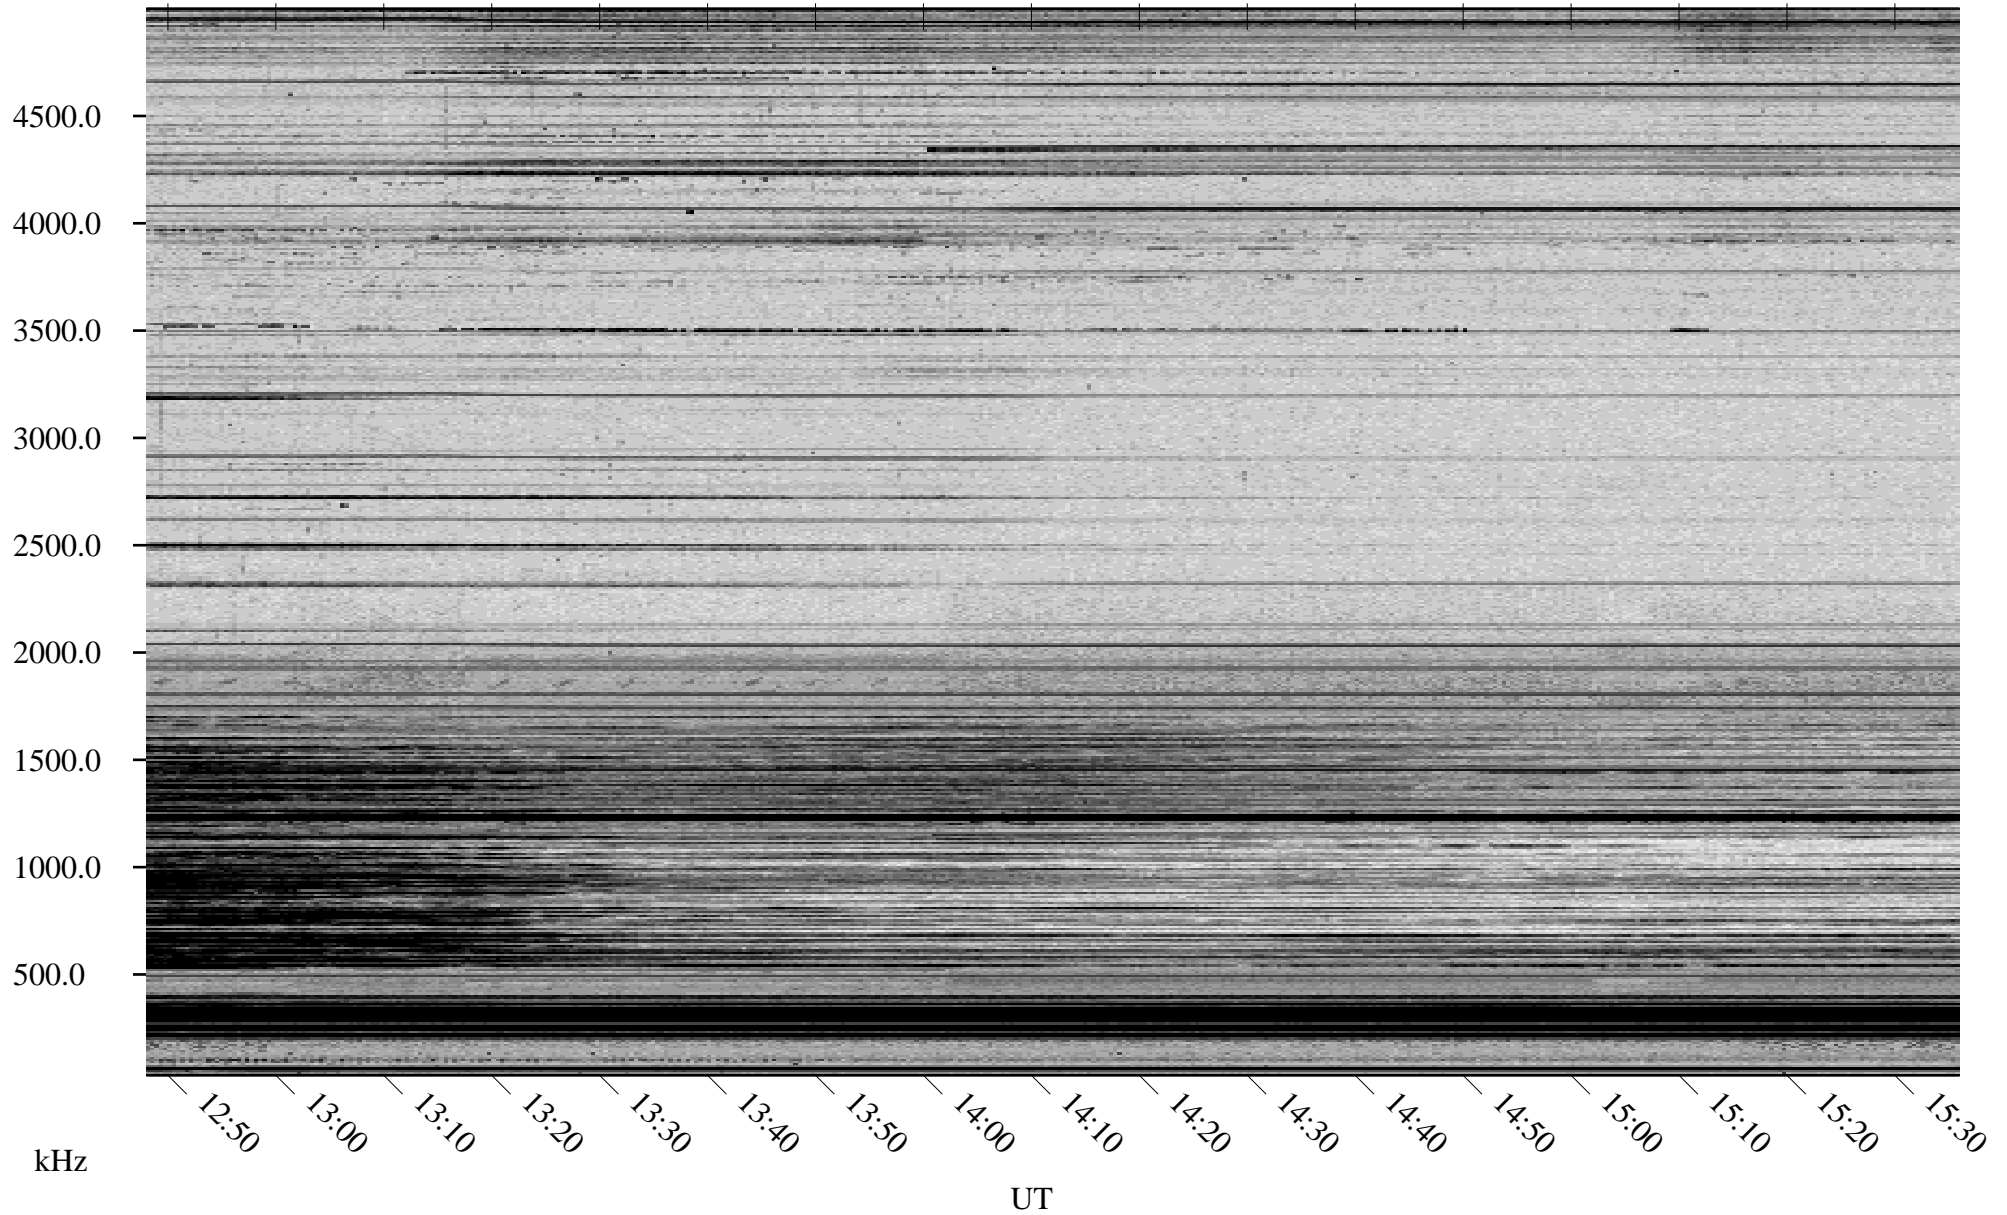

# 02/22/2010 Churchill, Manitoba

Linear Scale    Black = 161    White = 15

ch10052l.r00SUm max\_12

Page 5

# 02/22/2010 Churchill, Manitoba

Linear Scale    Black = 161    White = 15

ch10052l.r00SUm max\_12

Page 6

# 02/22/2010 Churchill, Manitoba

Linear Scale    Black = 161    White = 15

ch10052l.r00SUm max\_12

Page 7

# 02/22/2010 Churchill, Manitoba

Linear Scale    Black = 161    White = 15

ch10052l.r00SUm max\_12