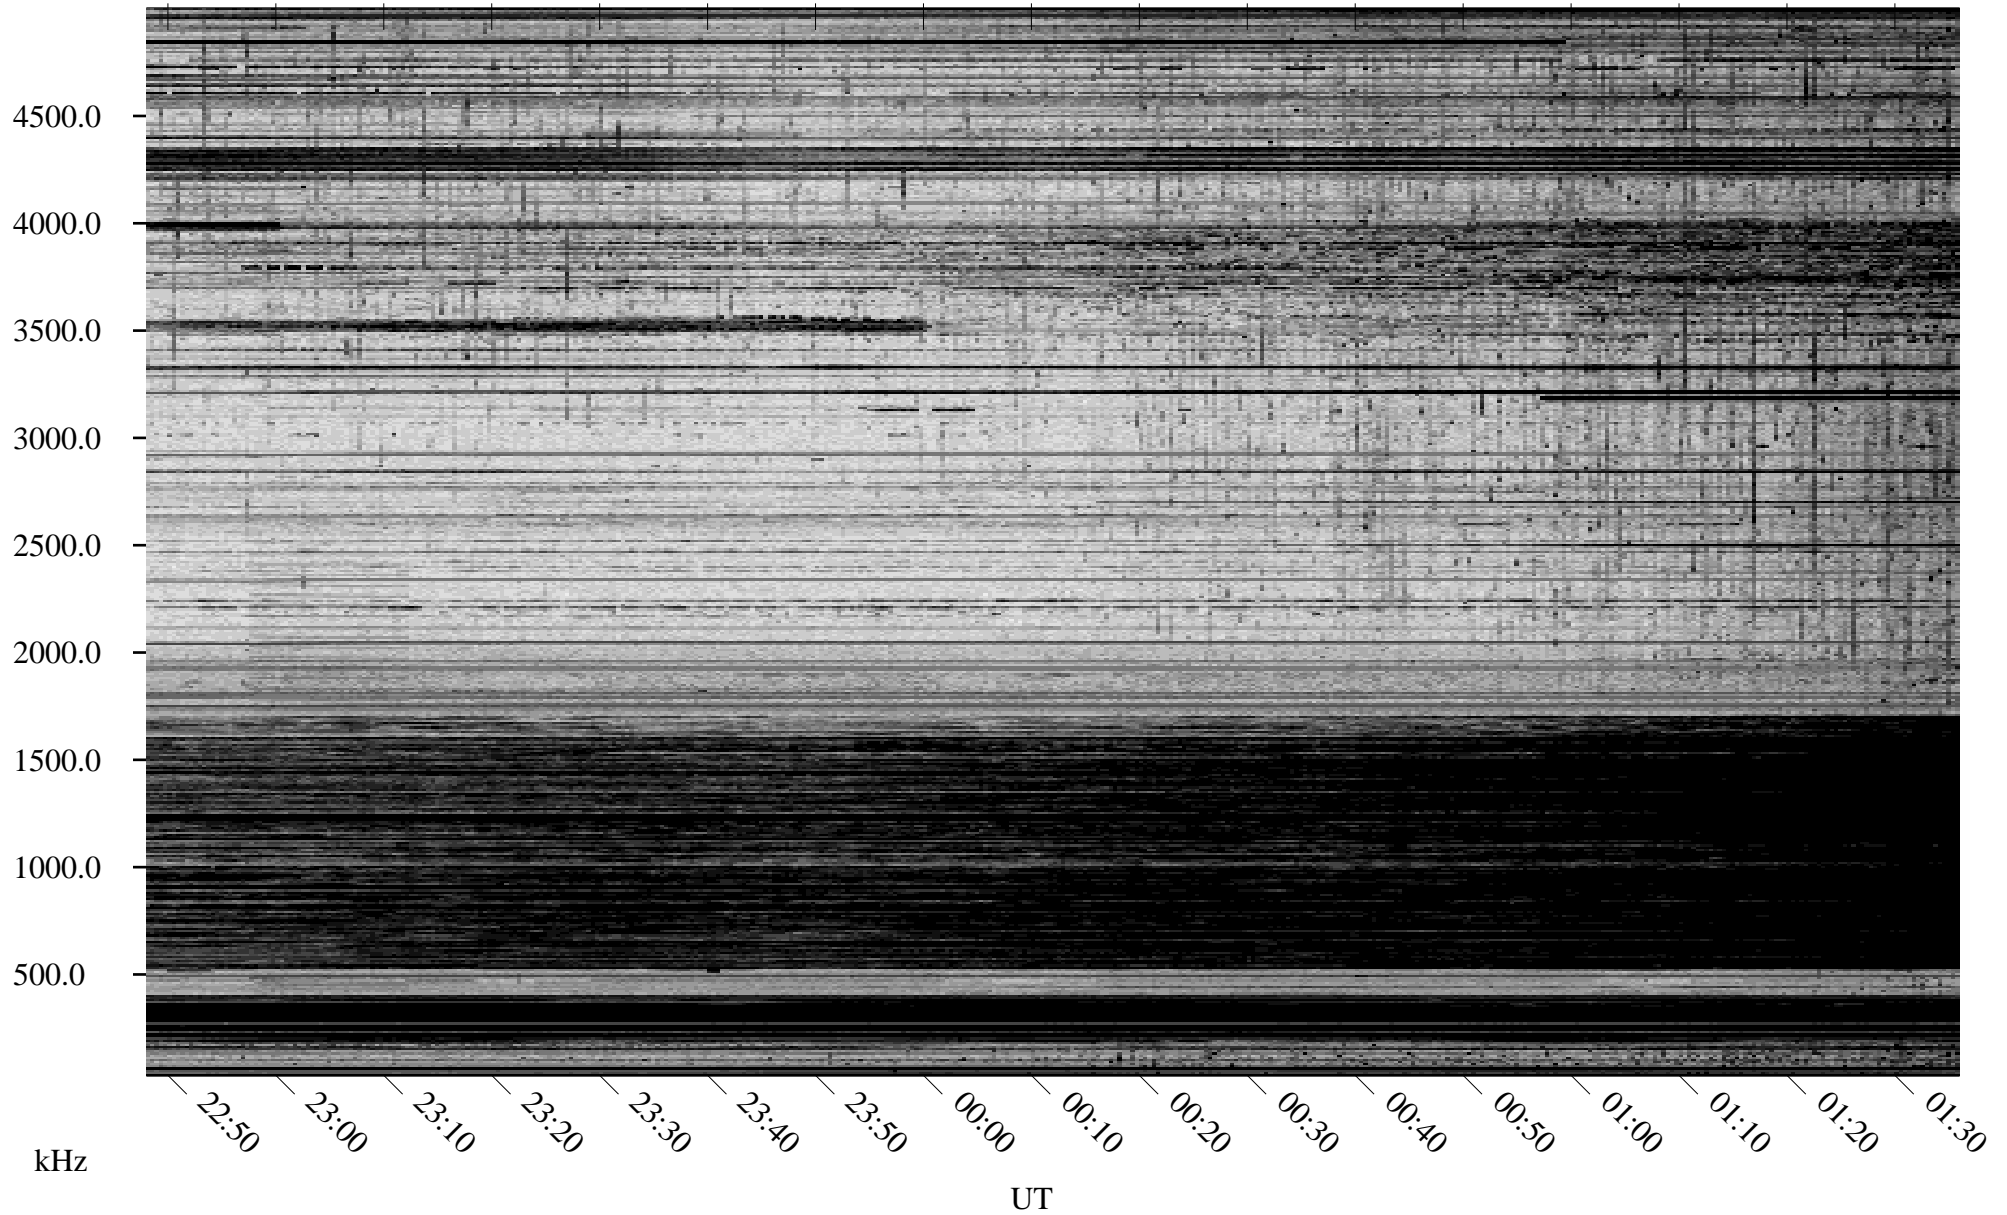

# 02/21/2010 Churchill, Manitoba

Linear Scale    Black = 161    White = 15

ch10052l.r00SUm max\_12

Page 1

# 02/21/2010 Churchill, Manitoba

Linear Scale    Black = 161    White = 15

ch10052l.r00SUm max\_12

Page 2

# 02/22/2010 Churchill, Manitoba

Linear Scale    Black = 161    White = 15

ch10052l.r00SUm max\_12

Page 3

# 02/22/2010 Churchill, Manitoba

Linear Scale    Black = 161    White = 15

ch10052l.r00SUm max\_12

Page 4