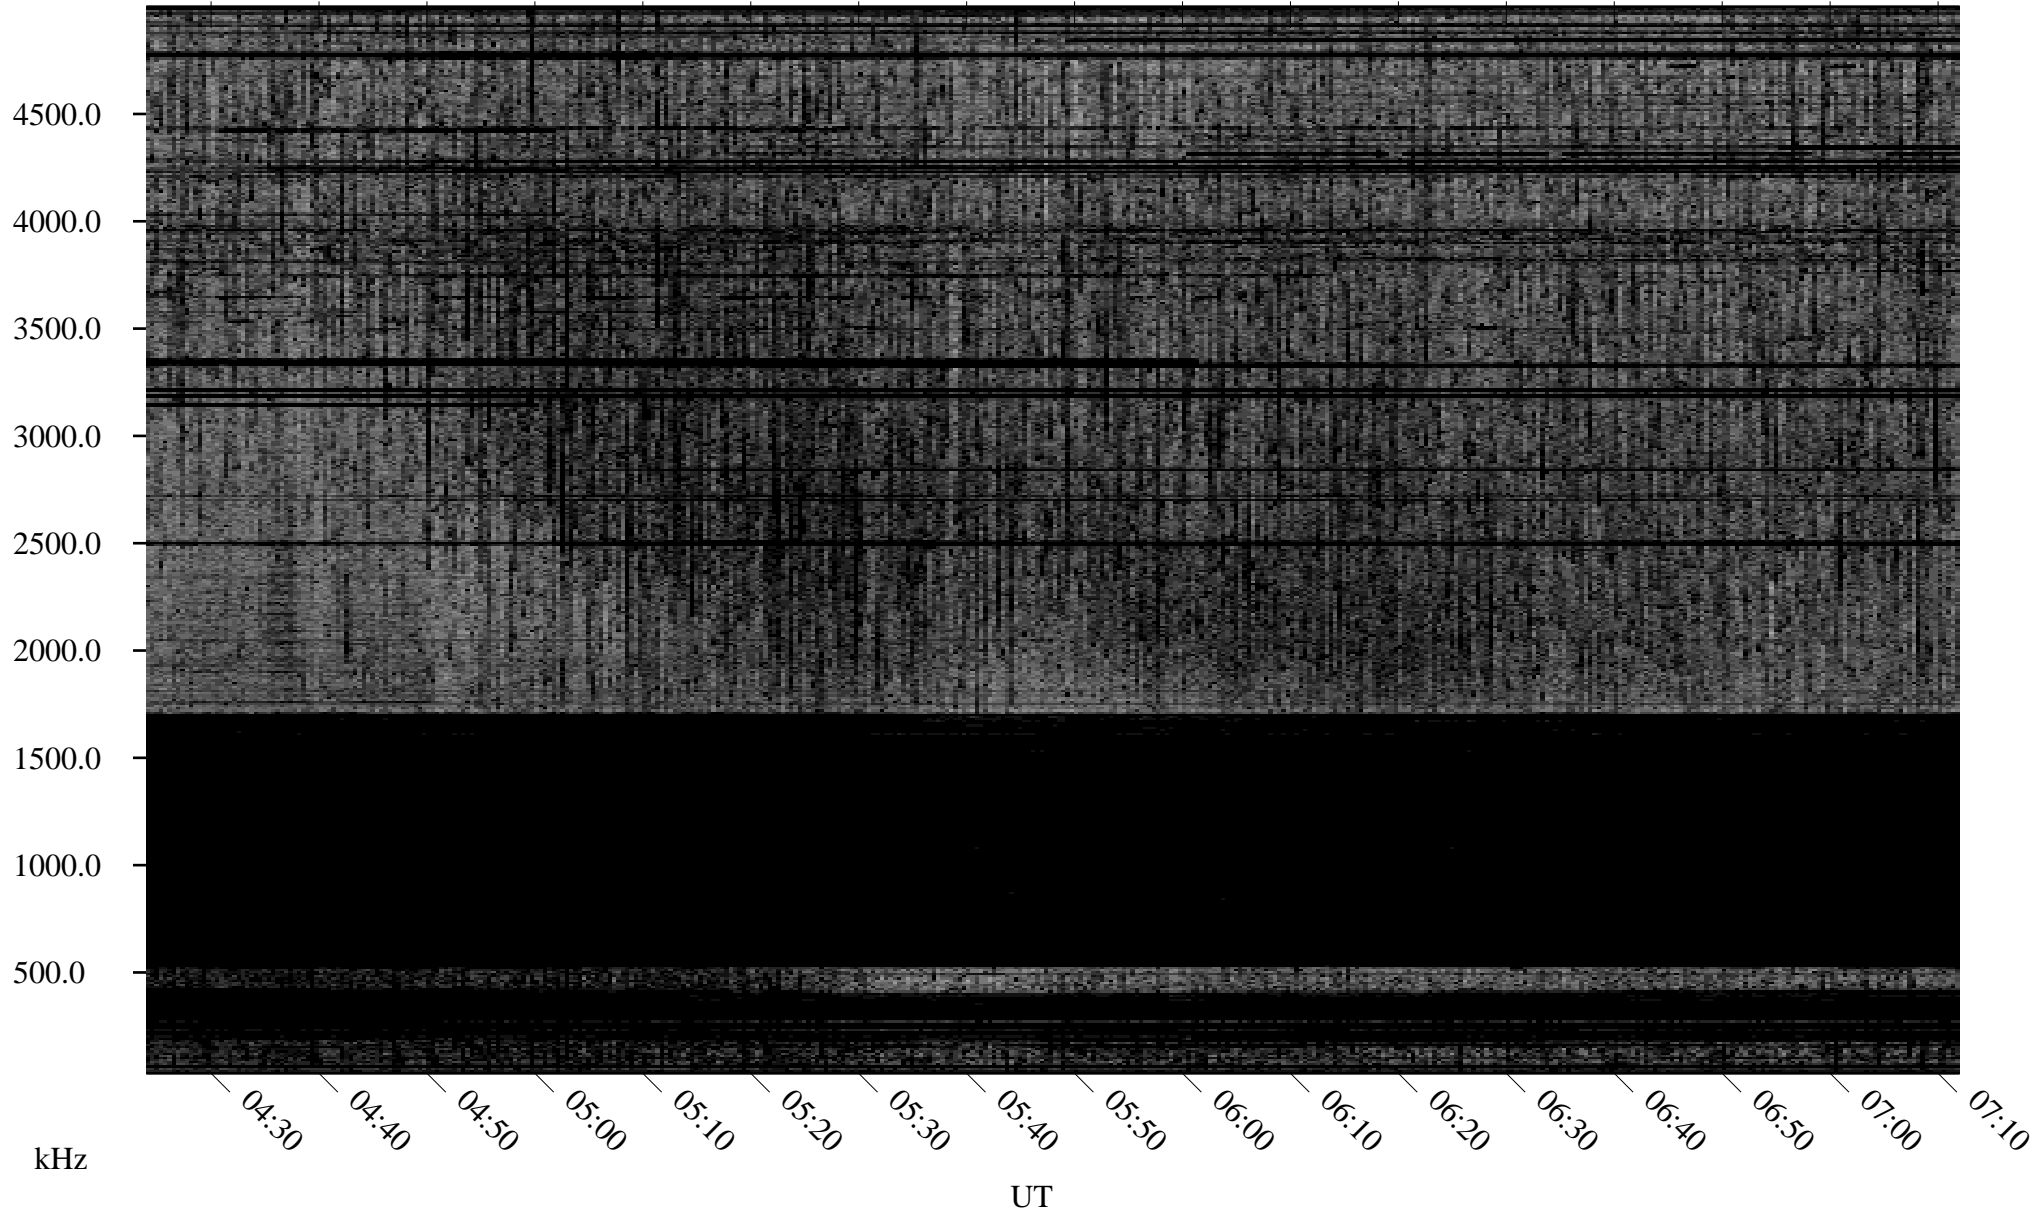

# 02/21/2010 Churchill, Manitoba

Linear Scale    Black = 161    White = 15

ch10052l.r00SUm max\_12

Page 1

# 02/21/2010 Churchill, Manitoba

Linear Scale    Black = 161    White = 15

ch10052l.r00SUm max\_12

Page 2

# 02/22/2010 Churchill, Manitoba

Linear Scale    Black = 161    White = 15

ch10052l.r00SUm max\_12

Page 3

# 02/22/2010 Churchill, Manitoba

Linear Scale    Black = 161    White = 15

ch10052l.r00SUm max\_12

Page 4