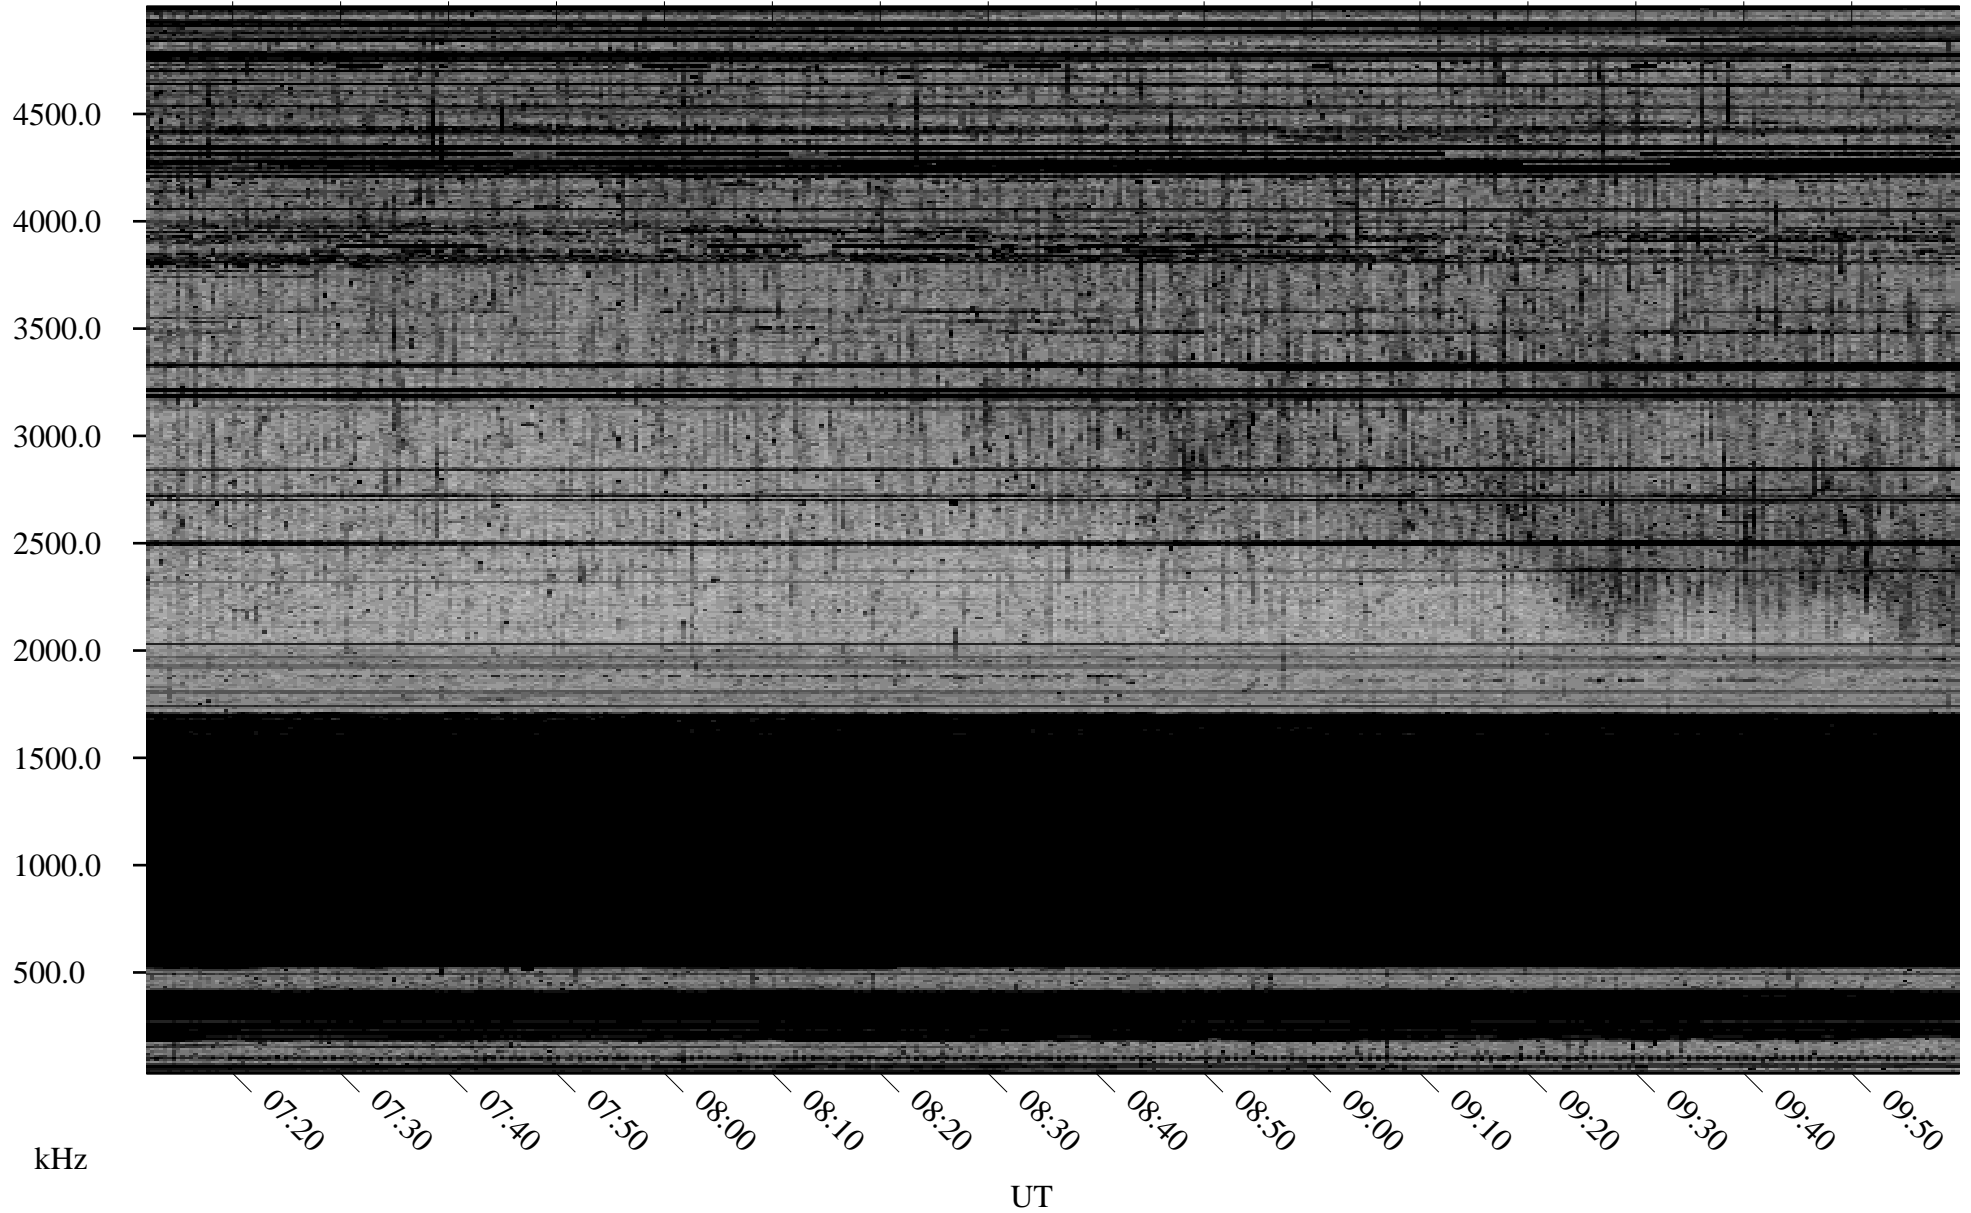

02/22/2010 Churchill, Manitoba

Linear Scale Black = 161 White = 15

ch10053l.r00SUm max_12

Page 1

02/22/2010 Churchill, Manitoba

Linear Scale Black = 161 White = 15

ch10053l.r00SUm max_12

Page 2

02/23/2010 Churchill, Manitoba

Linear Scale Black = 161 White = 15

ch10053l.r00SUm max_12

Page 3

02/23/2010 Churchill, Manitoba

Linear Scale Black = 161 White = 15

ch10053l.r00SUm max_12

Page 4

02/23/2010 Churchill, Manitoba

Linear Scale Black = 161 White = 15

ch10053l.r00SUm max_12

Page 5

02/23/2010 Churchill, Manitoba

Linear Scale Black = 161 White = 15

ch10053l.r00SUm max_12

Page 6

02/23/2010 Churchill, Manitoba

Linear Scale Black = 161 White = 15

ch10053l.r00SUm max_12

Page 7

02/23/2010 Churchill, Manitoba

Linear Scale Black = 161 White = 15

ch10053l.r00SUm max_12