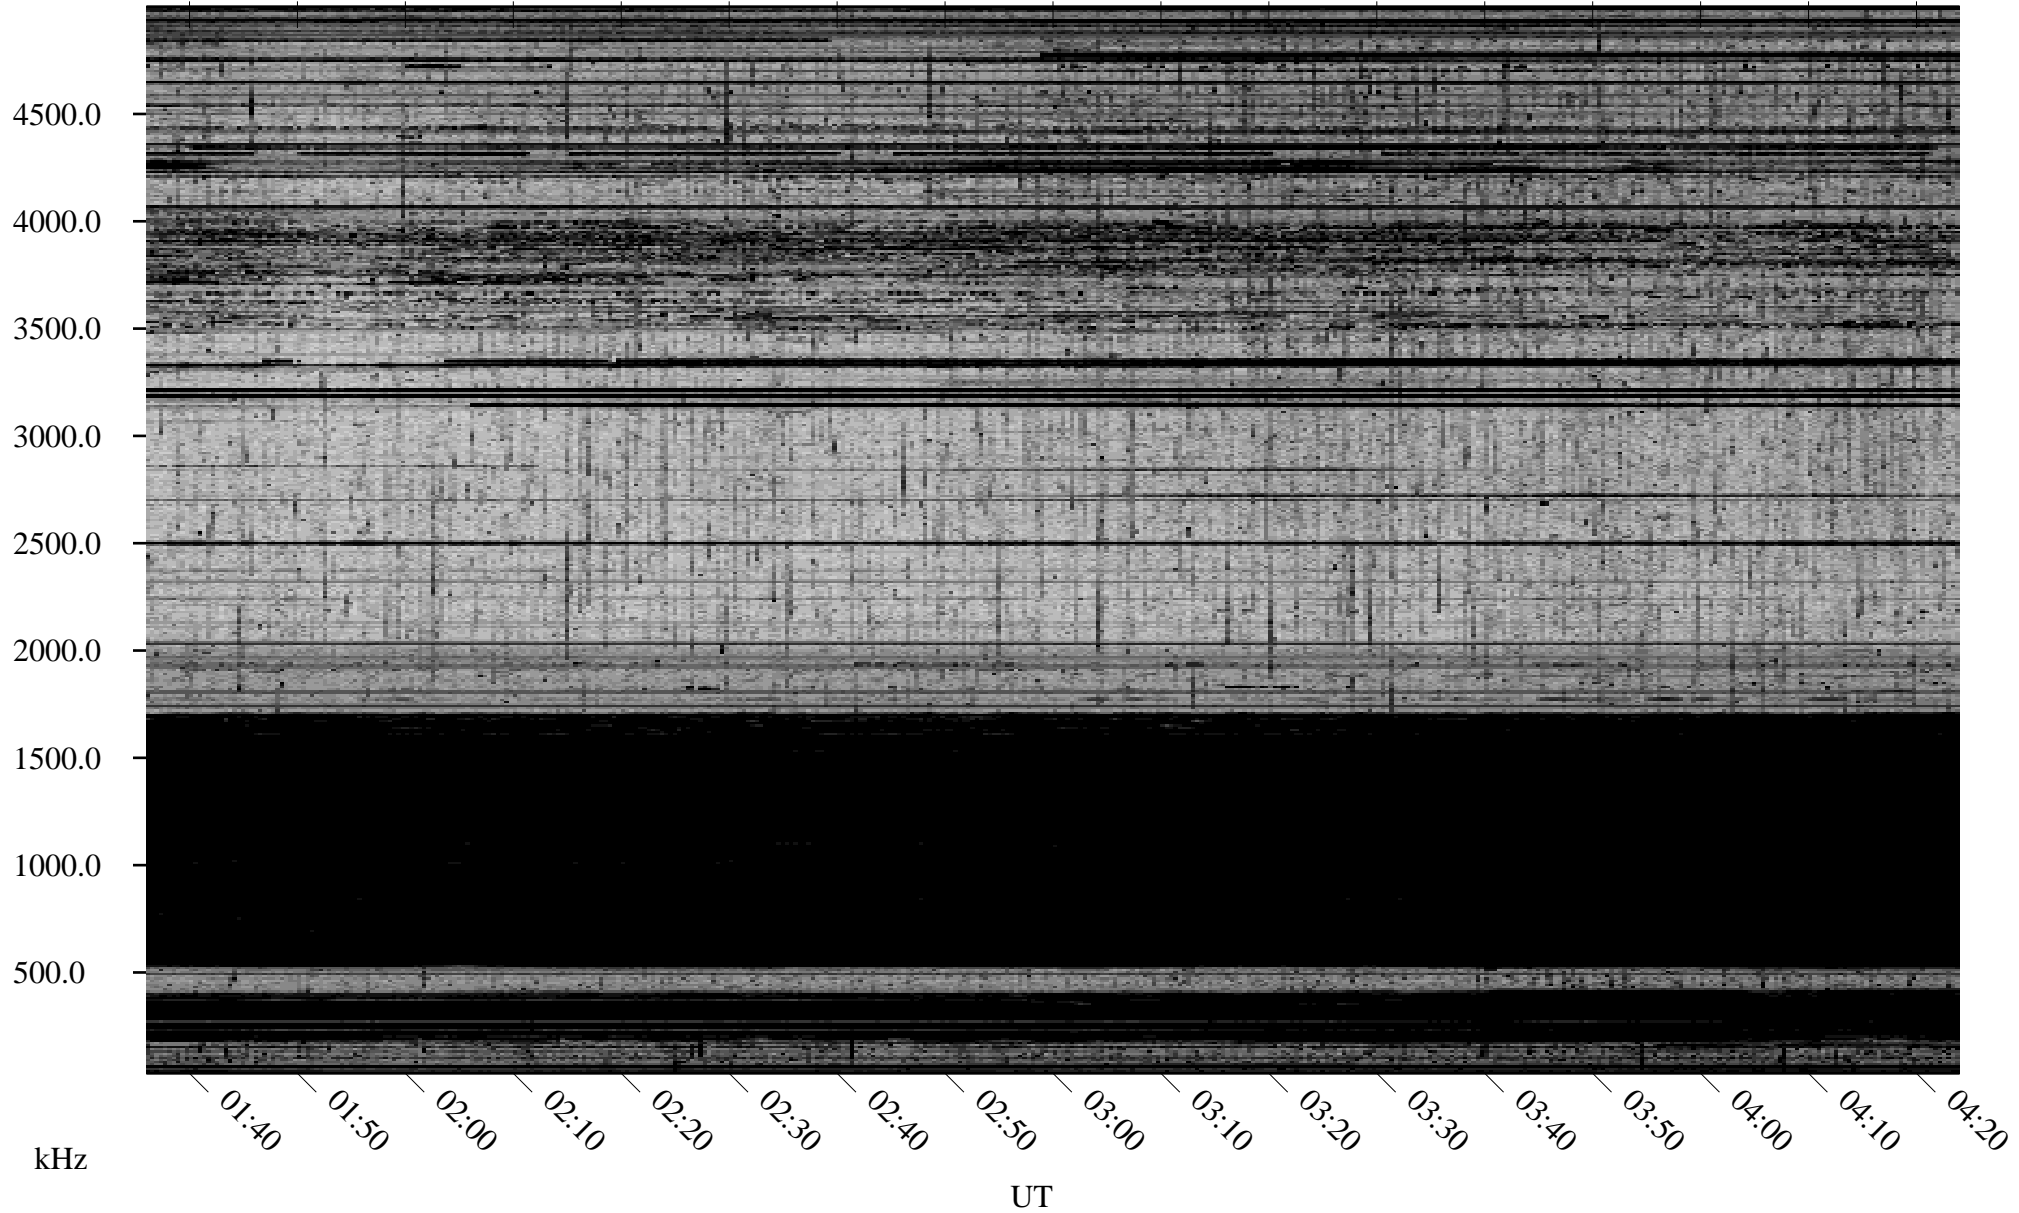

02/22/2010 Churchill, Manitoba

Linear Scale Black = 161 White = 15

ch10053l.r00SUm max_12

Page 1

02/22/2010 Churchill, Manitoba

Linear Scale Black = 161 White = 15

ch10053l.r00SUm max_12

Page 2

02/23/2010 Churchill, Manitoba

Linear Scale Black = 161 White = 15

ch10053l.r00SUm max_12

Page 3

02/23/2010 Churchill, Manitoba

Linear Scale Black = 161 White = 15

ch10053l.r00SUm max_12

Page 4

02/23/2010 Churchill, Manitoba

Linear Scale Black = 161 White = 15

ch10053l.r00SUm max_12

Page 5

02/23/2010 Churchill, Manitoba

Linear Scale Black = 161 White = 15

ch10053l.r00SUm max_12

Page 6

02/23/2010 Churchill, Manitoba

Linear Scale Black = 161 White = 15

ch10053l.r00SUm max_12

Page 7

02/23/2010 Churchill, Manitoba

Linear Scale Black = 161 White = 15

ch10053l.r00SUm max_12