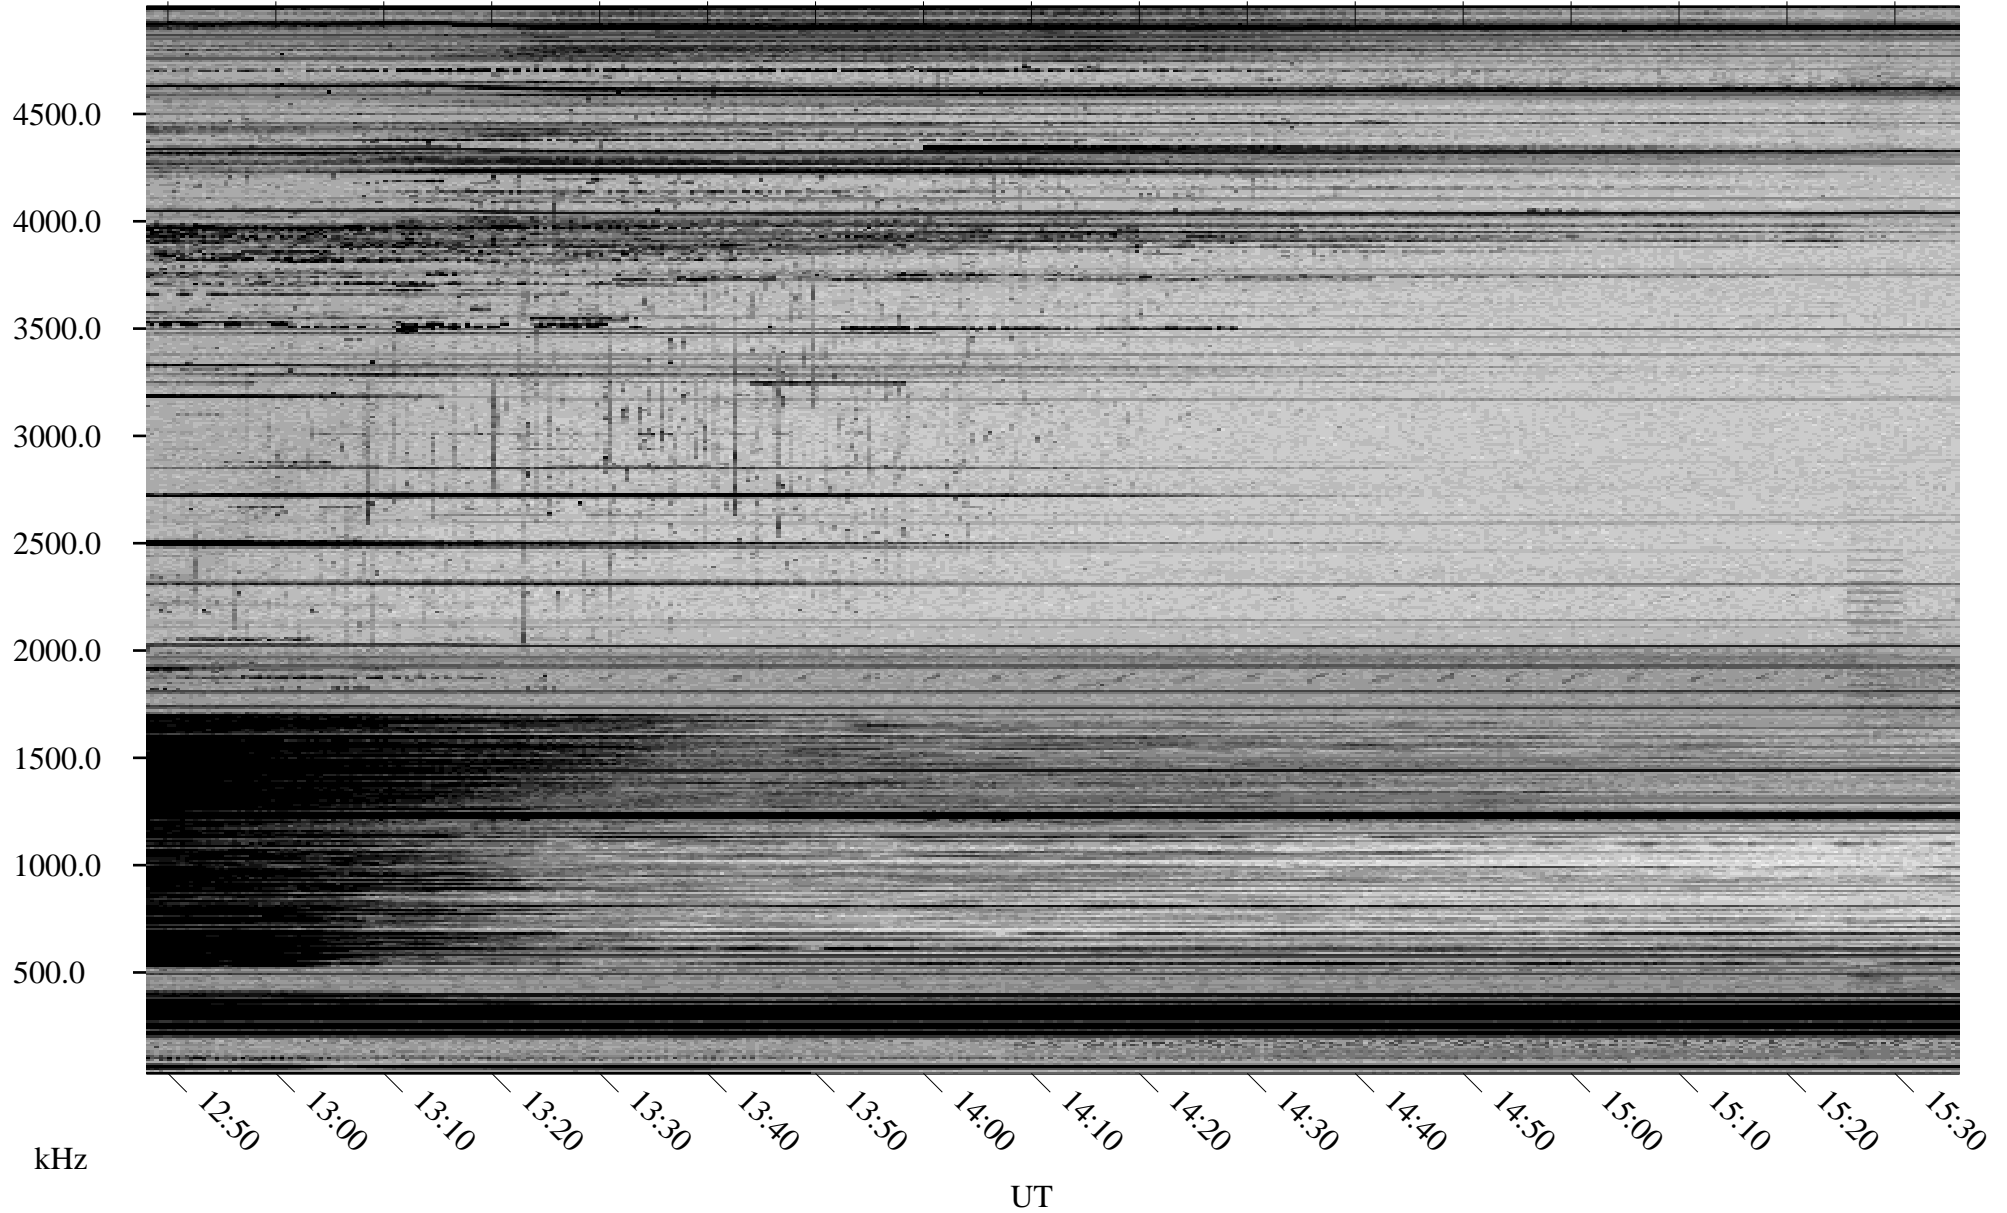

02/22/2010 Churchill, Manitoba

Linear Scale Black = 161 White = 15

ch10053l.r00SUm max_12

Page 1

02/22/2010 Churchill, Manitoba

Linear Scale Black = 161 White = 15

ch10053l.r00SUm max_12

Page 2

02/23/2010 Churchill, Manitoba

Linear Scale Black = 161 White = 15

ch10053l.r00SUm max_12

Page 3

02/23/2010 Churchill, Manitoba

Linear Scale Black = 161 White = 15

ch10053l.r00SUm max_12

Page 4

02/23/2010 Churchill, Manitoba

Linear Scale Black = 161 White = 15

ch10053l.r00SUm max_12

Page 5

02/23/2010 Churchill, Manitoba

Linear Scale Black = 161 White = 15

ch10053l.r00SUm max_12

Page 6

02/23/2010 Churchill, Manitoba

Linear Scale Black = 161 White = 15

ch10053l.r00SUm max_12

Page 7

02/23/2010 Churchill, Manitoba

Linear Scale Black = 161 White = 15

ch10053l.r00SUm max_12