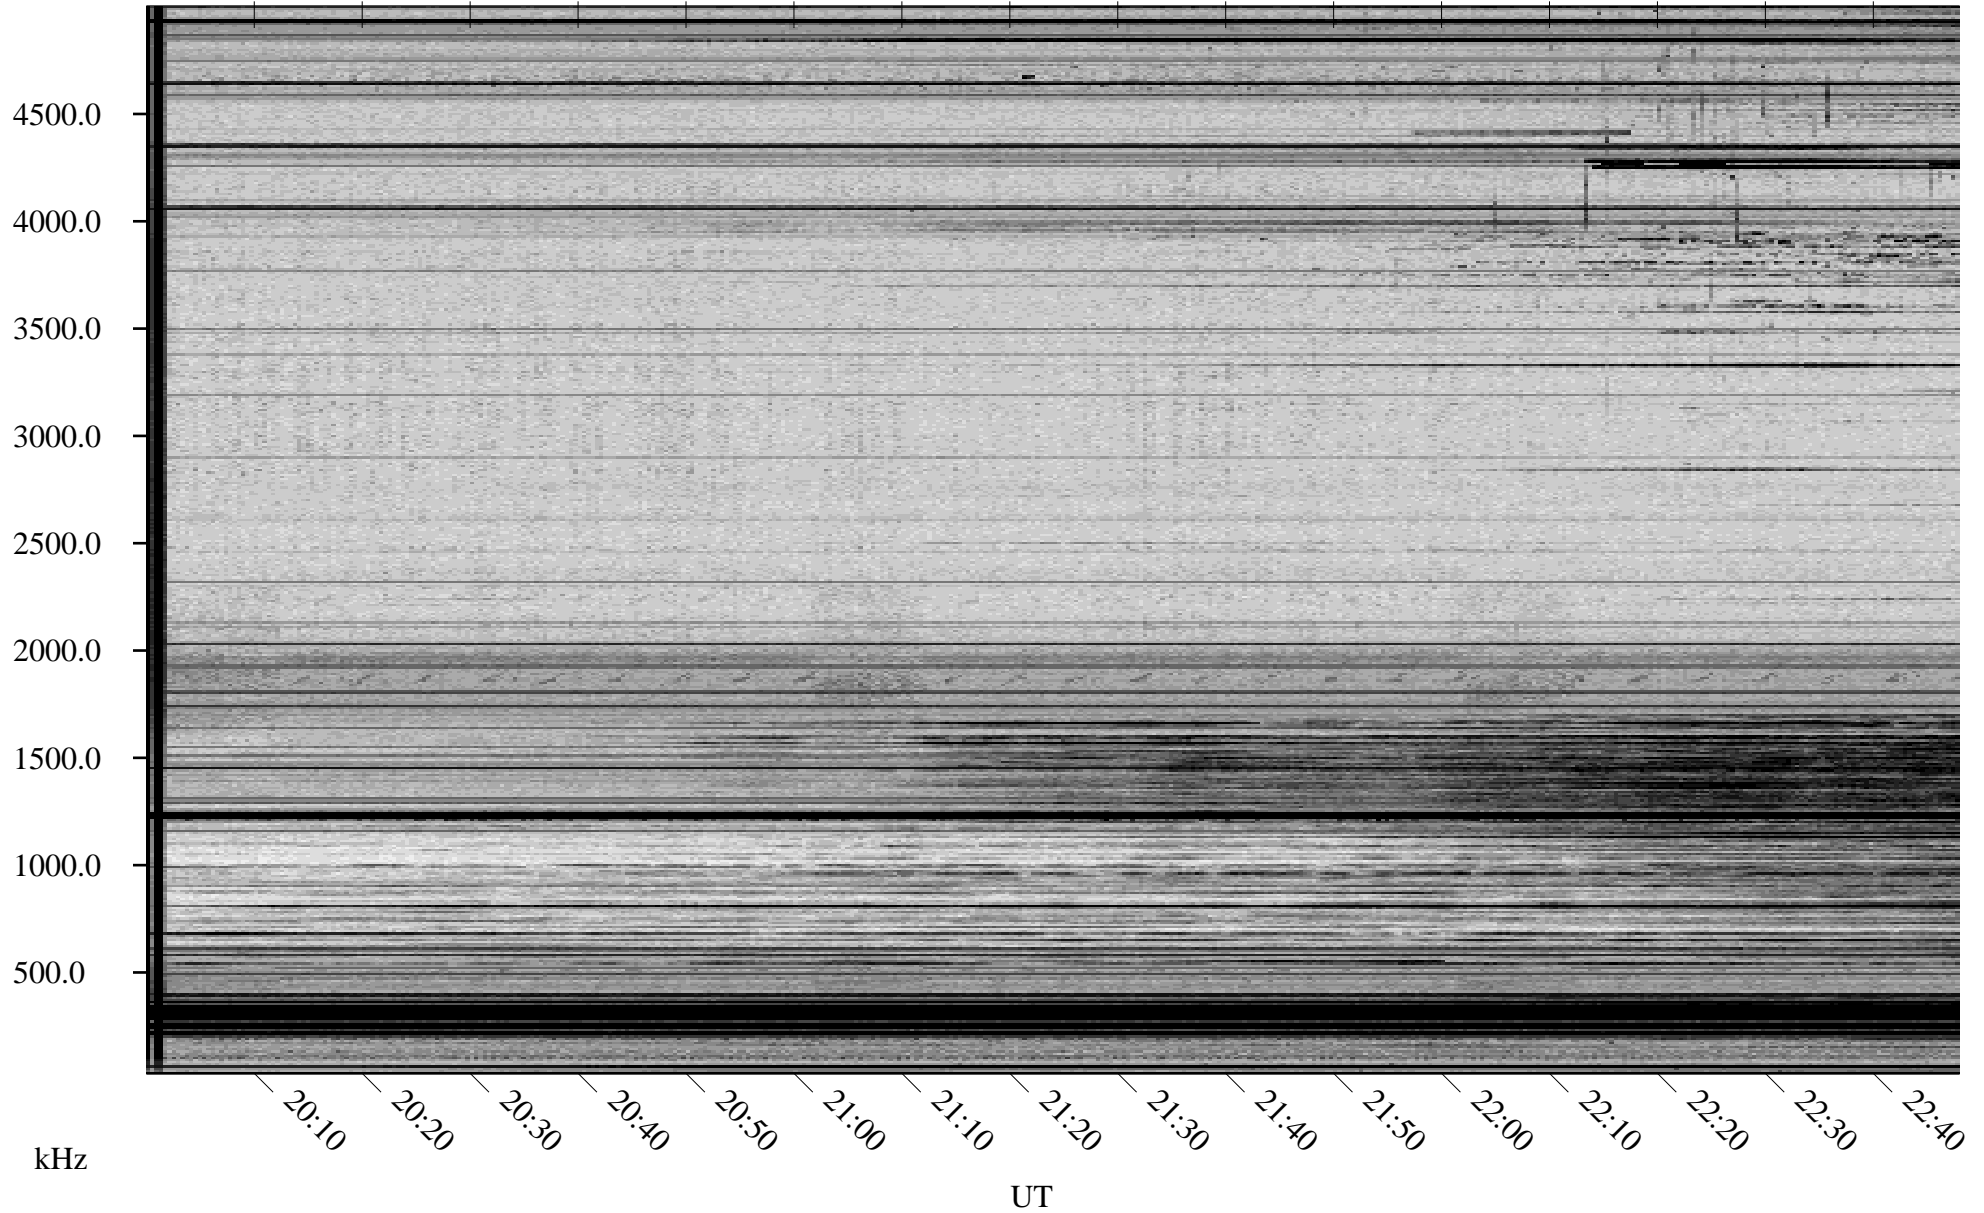

02/22/2010 Churchill, Manitoba

Linear Scale Black = 161 White = 15

ch10053l.r00SUm max_12

Page 1

02/22/2010 Churchill, Manitoba

Linear Scale Black = 161 White = 15

ch10053l.r00SUm max_12

Page 2

02/23/2010 Churchill, Manitoba

Linear Scale Black = 161 White = 15

ch10053l.r00SUm max_12

Page 3

02/23/2010 Churchill, Manitoba

Linear Scale Black = 161 White = 15

ch10053l.r00SUm max_12

Page 4

02/23/2010 Churchill, Manitoba

Linear Scale Black = 161 White = 15

ch10053l.r00SUm max_12

Page 5

02/23/2010 Churchill, Manitoba

Linear Scale Black = 161 White = 15

ch10053l.r00SUm max_12

Page 6

02/23/2010 Churchill, Manitoba

Linear Scale Black = 161 White = 15

ch10053l.r00SUm max_12

Page 7

02/23/2010 Churchill, Manitoba

Linear Scale Black = 161 White = 15

ch10053l.r00SUm max_12