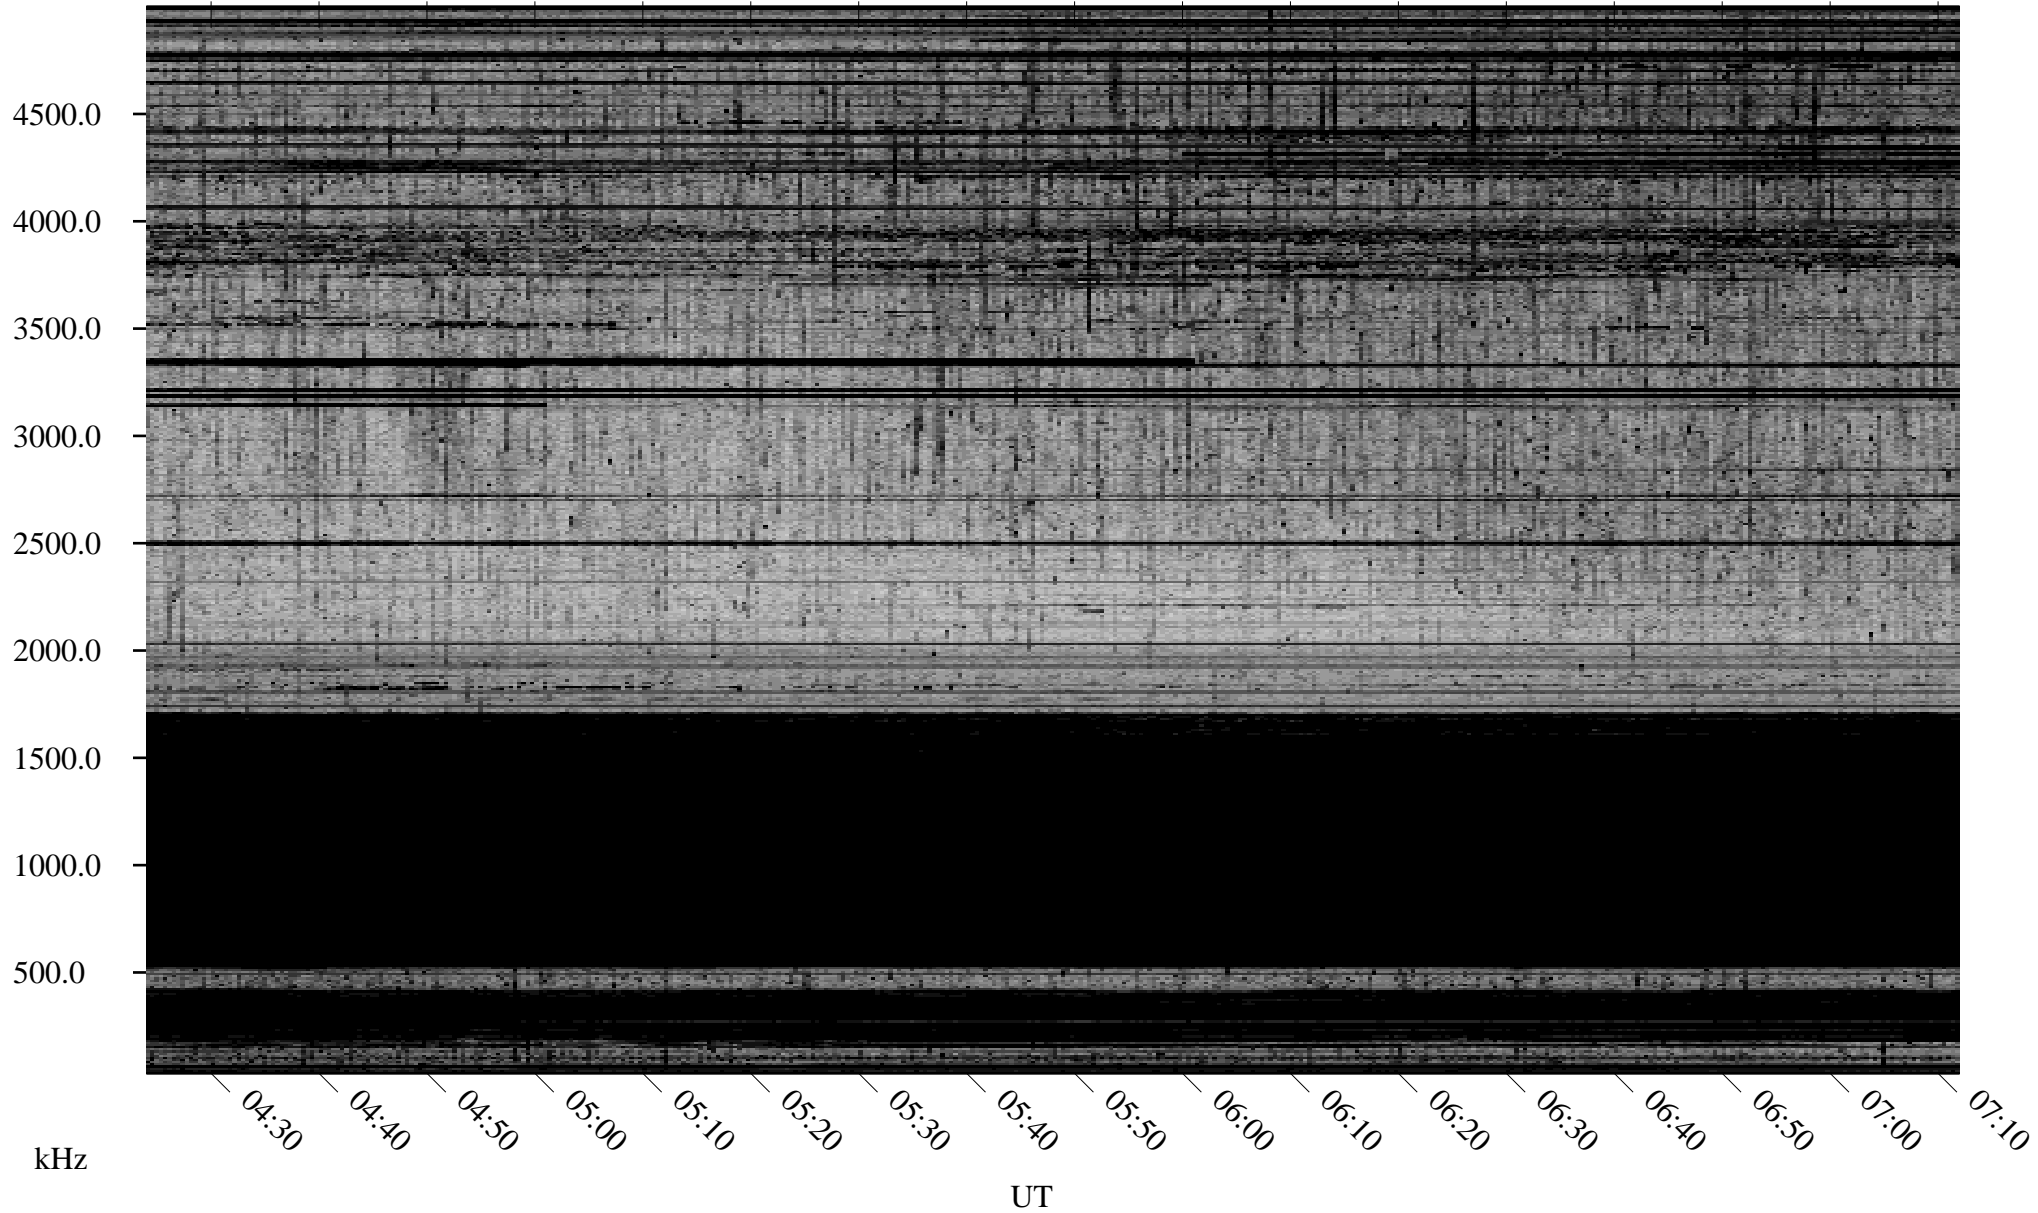

02/22/2010 Churchill, Manitoba

Linear Scale Black = 161 White = 15

ch10053l.r00SUm max_12

Page 1

02/22/2010 Churchill, Manitoba

Linear Scale Black = 161 White = 15

ch10053l.r00SUm max_12

Page 2

02/23/2010 Churchill, Manitoba

Linear Scale Black = 161 White = 15

ch10053l.r00SUm max_12

Page 3

02/23/2010 Churchill, Manitoba

Linear Scale Black = 161 White = 15

ch10053l.r00SUm max_12

Page 4

02/23/2010 Churchill, Manitoba

Linear Scale Black = 161 White = 15

ch10053l.r00SUm max_12

Page 5

02/23/2010 Churchill, Manitoba

Linear Scale Black = 161 White = 15

ch10053l.r00SUm max_12

Page 6

02/23/2010 Churchill, Manitoba

Linear Scale Black = 161 White = 15

ch10053l.r00SUm max_12

Page 7

02/23/2010 Churchill, Manitoba

Linear Scale Black = 161 White = 15

ch10053l.r00SUm max_12