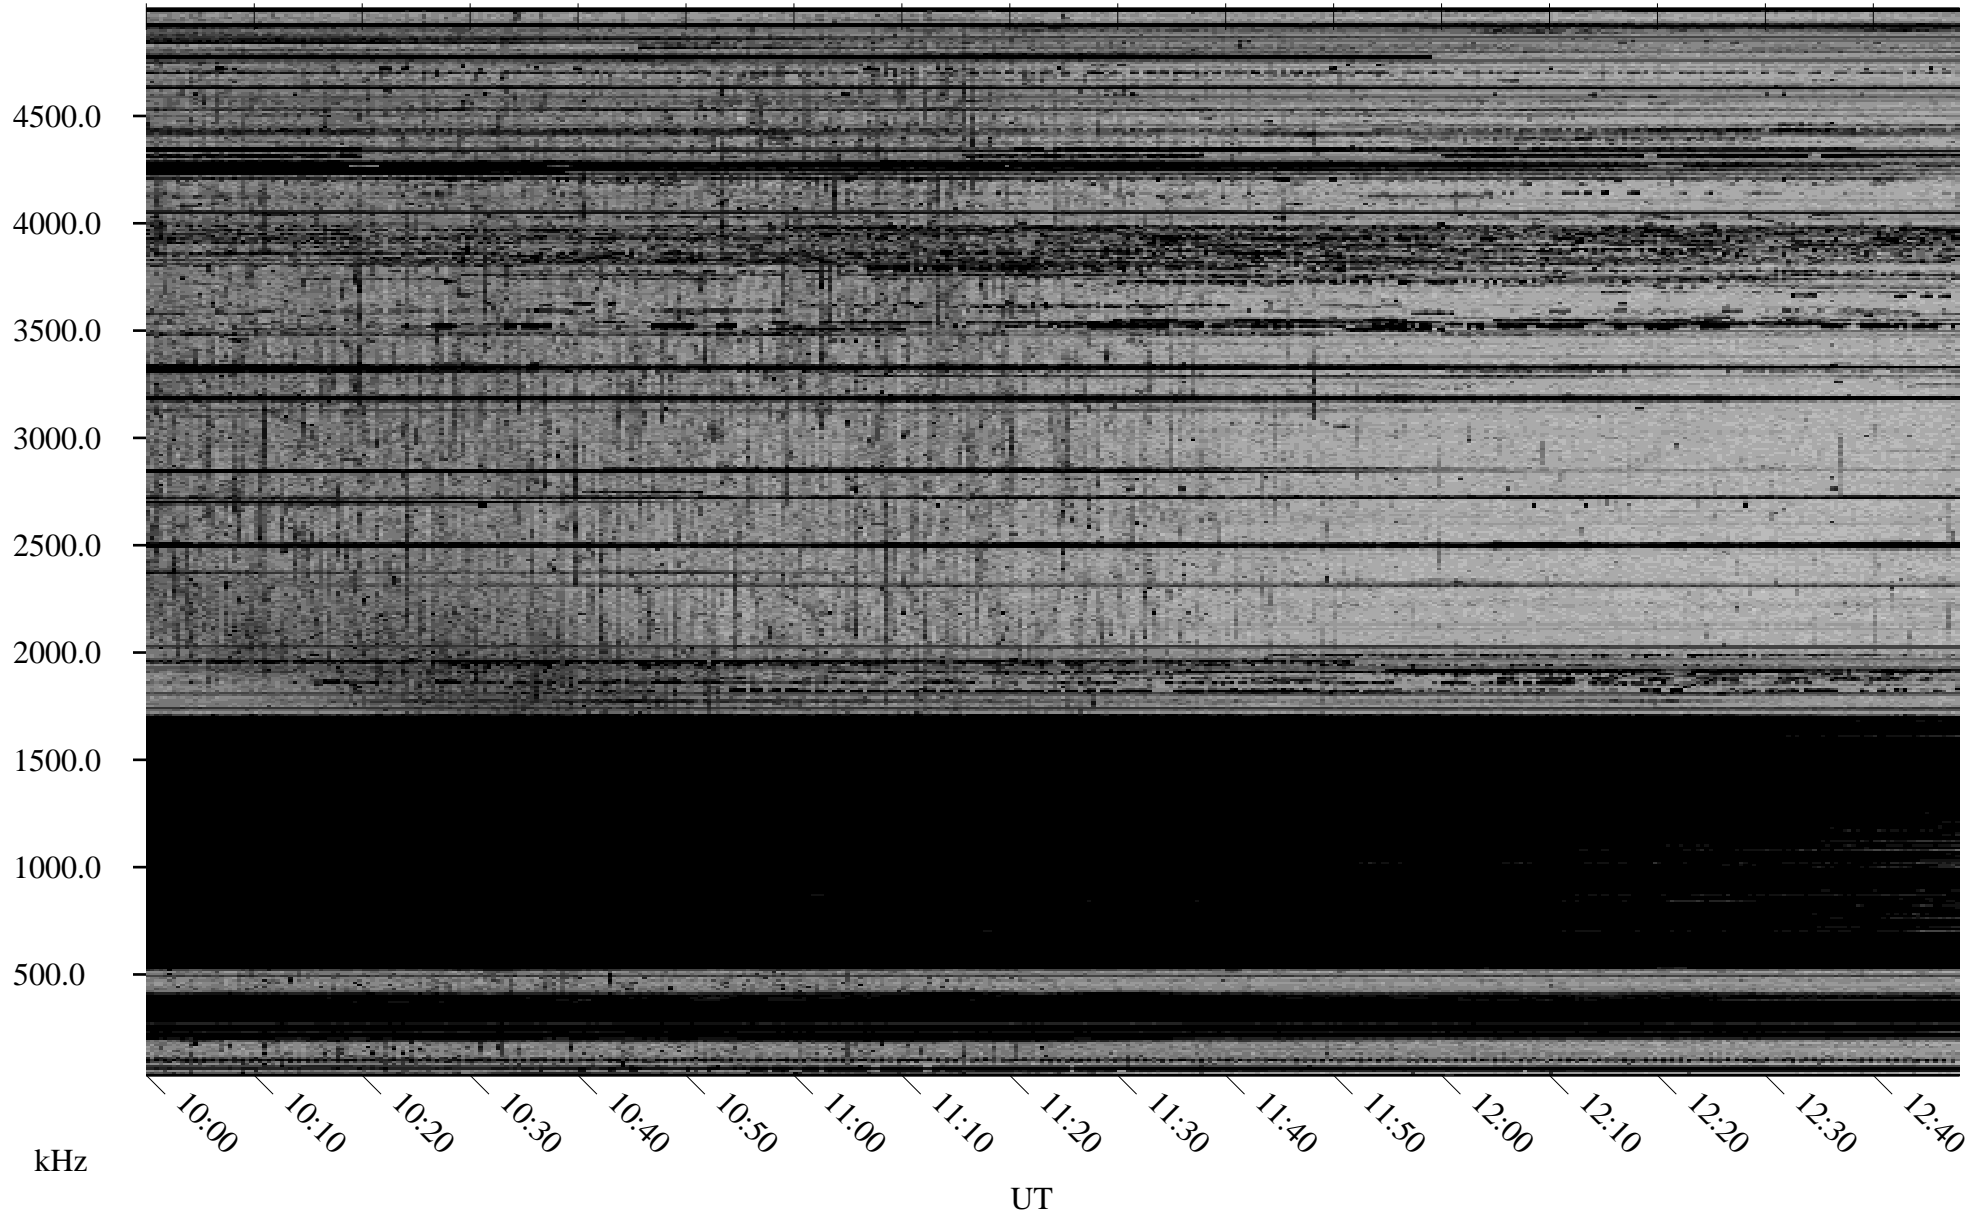

02/22/2010 Churchill, Manitoba

Linear Scale Black = 161 White = 15

ch10053l.r00SUm max_12

Page 1

02/22/2010 Churchill, Manitoba

Linear Scale Black = 161 White = 15

ch10053l.r00SUm max_12

Page 2

02/23/2010 Churchill, Manitoba

Linear Scale Black = 161 White = 15

ch10053l.r00SUm max_12

Page 3

02/23/2010 Churchill, Manitoba

Linear Scale Black = 161 White = 15

ch10053l.r00SUm max_12

Page 4

02/23/2010 Churchill, Manitoba

Linear Scale Black = 161 White = 15

ch10053l.r00SUm max_12

Page 5

02/23/2010 Churchill, Manitoba

Linear Scale Black = 161 White = 15

ch10053l.r00SUm max_12

Page 6

02/23/2010 Churchill, Manitoba

Linear Scale Black = 161 White = 15

ch10053l.r00SUm max_12

Page 7

02/23/2010 Churchill, Manitoba

Linear Scale Black = 161 White = 15

ch10053l.r00SUm max_12