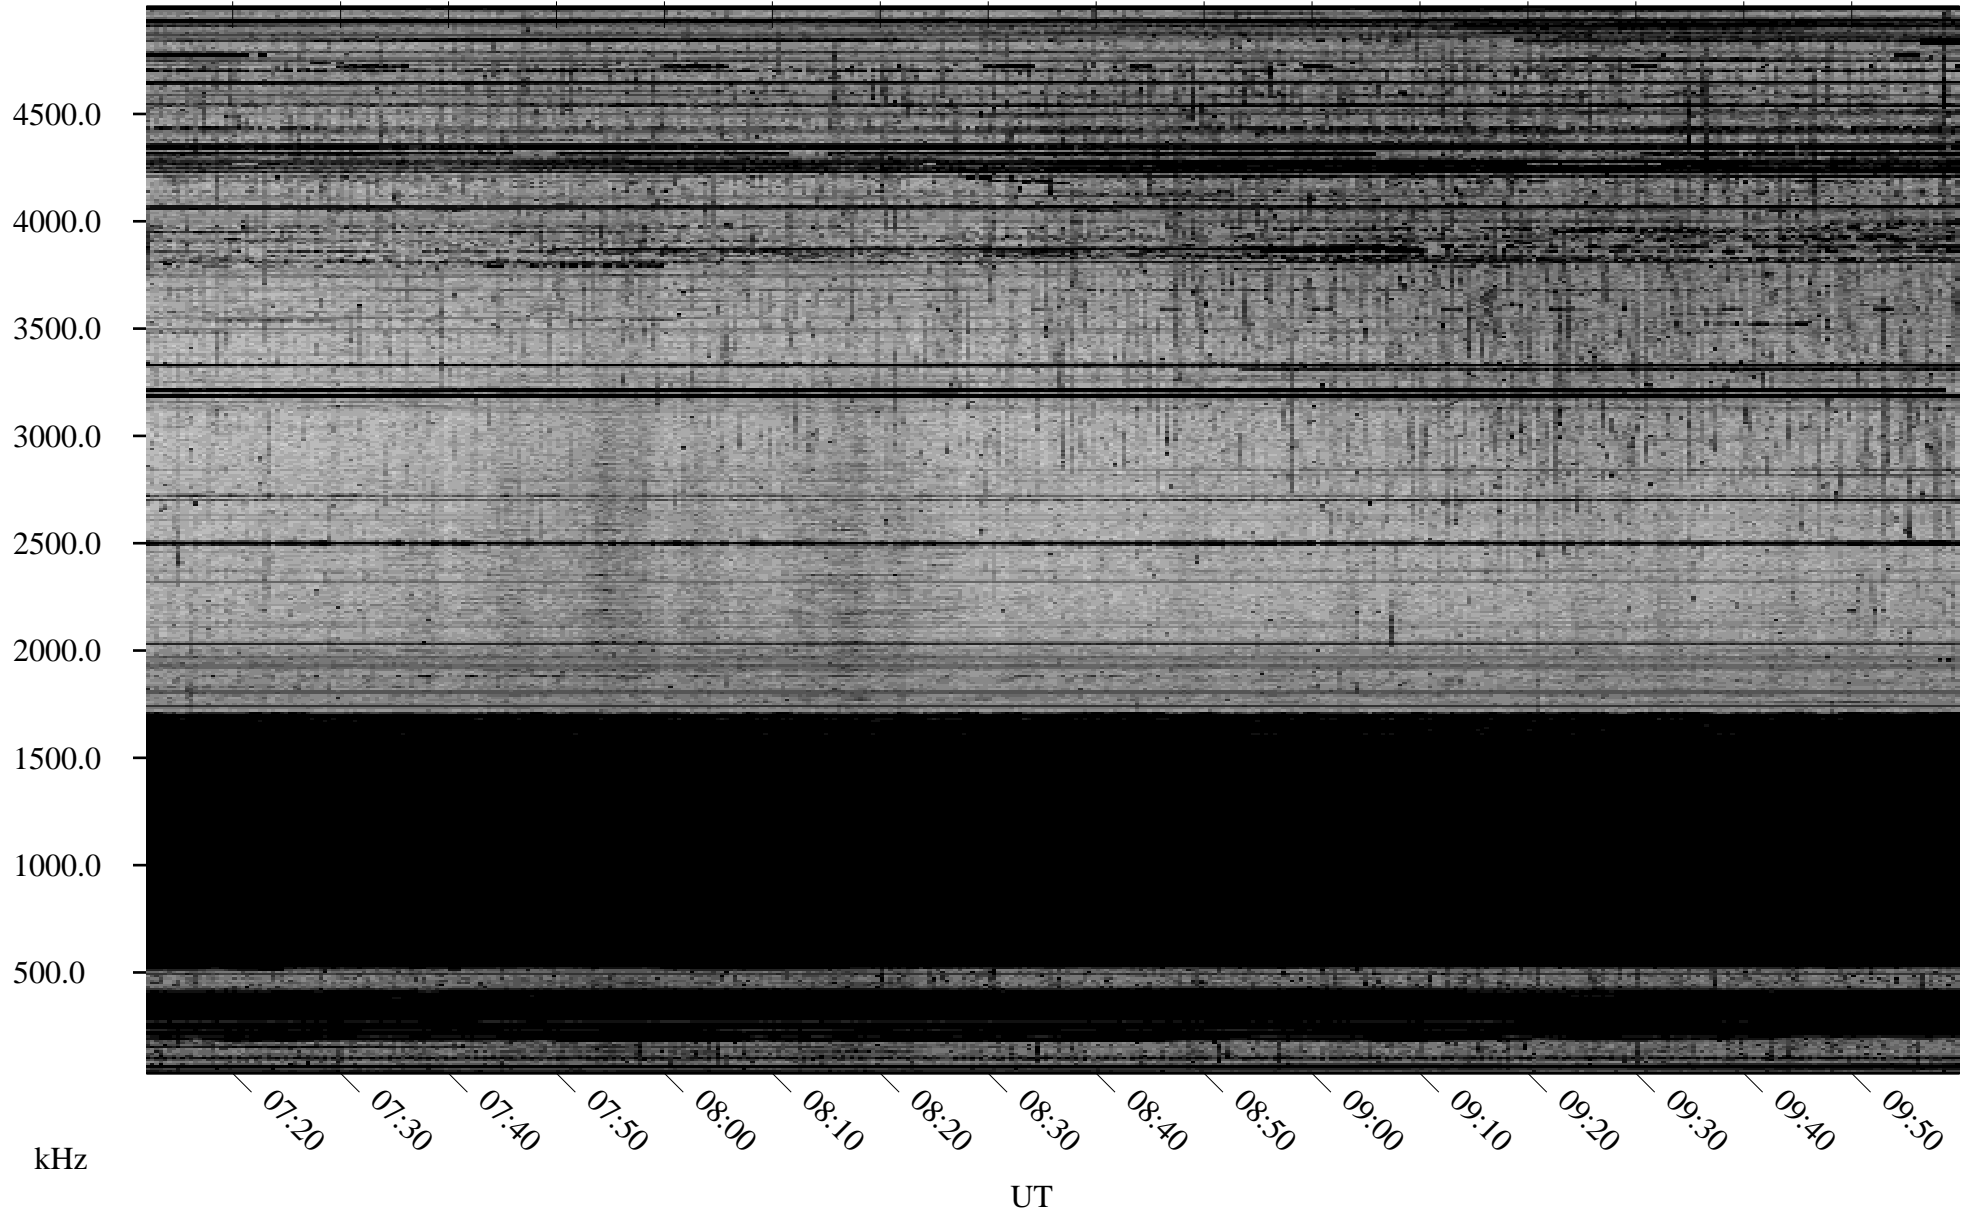

# 02/24/2010 Churchill, Manitoba

Linear Scale    Black = 161    White = 15

ch10054l.r00SUm max\_12

Page 4

# 02/24/2010 Churchill, Manitoba

Linear Scale    Black = 161    White = 15

ch10054l.r00SUm max\_12

Page 5