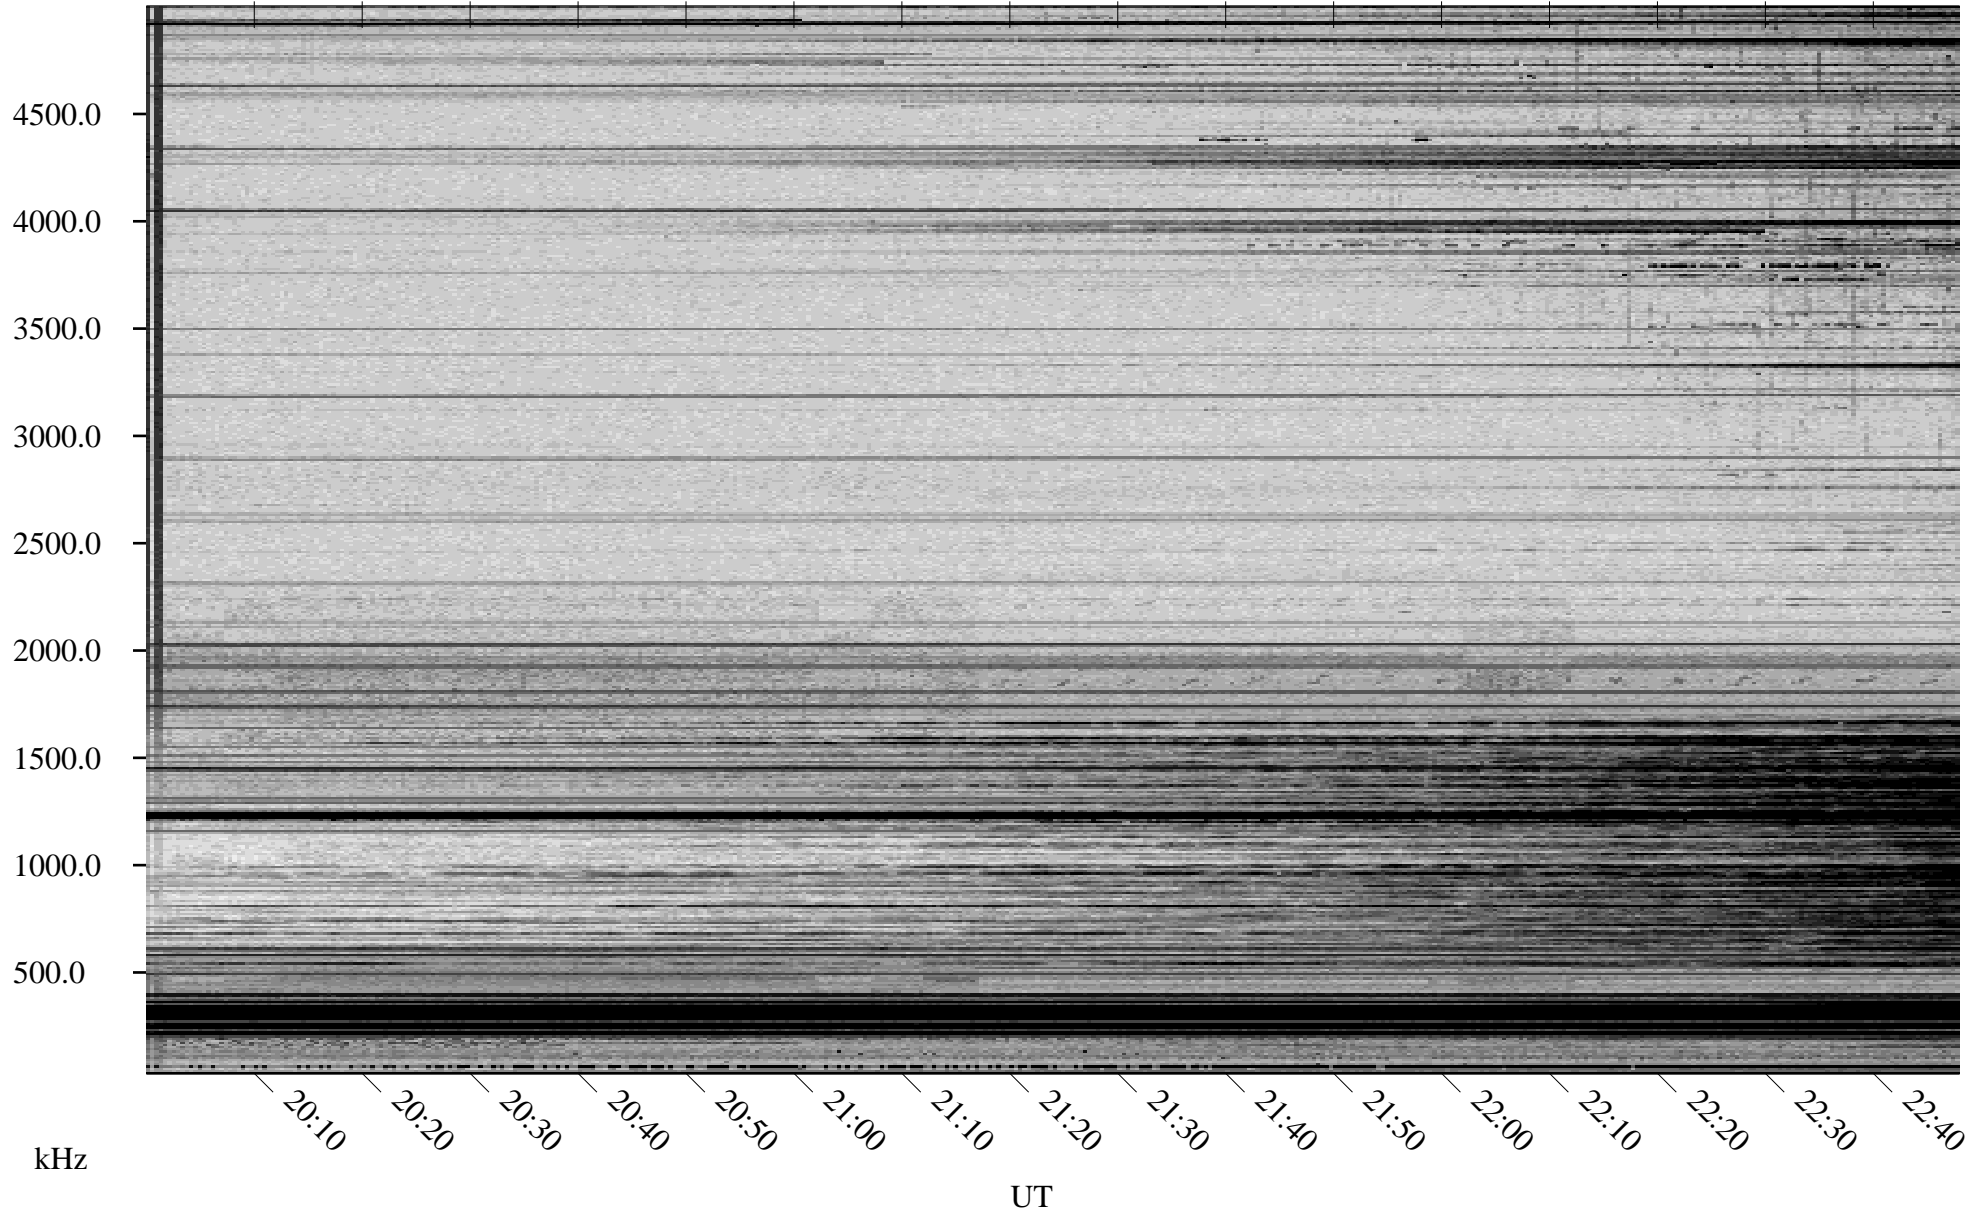

# 02/23/2010 Churchill, Manitoba

Linear Scale    Black = 161    White = 15

ch10054l.r00SUm max\_12

Page 1

# 02/23/2010 Churchill, Manitoba

Linear Scale    Black = 161    White = 15

ch10054l.r00SUm max\_12

Page 2

# 02/24/2010 Churchill, Manitoba

Linear Scale    Black = 161    White = 15

ch10054l.r00SUm max\_12

Page 3

# 02/24/2010 Churchill, Manitoba

Linear Scale    Black = 161    White = 15

ch10054l.r00SUm max\_12

Page 4