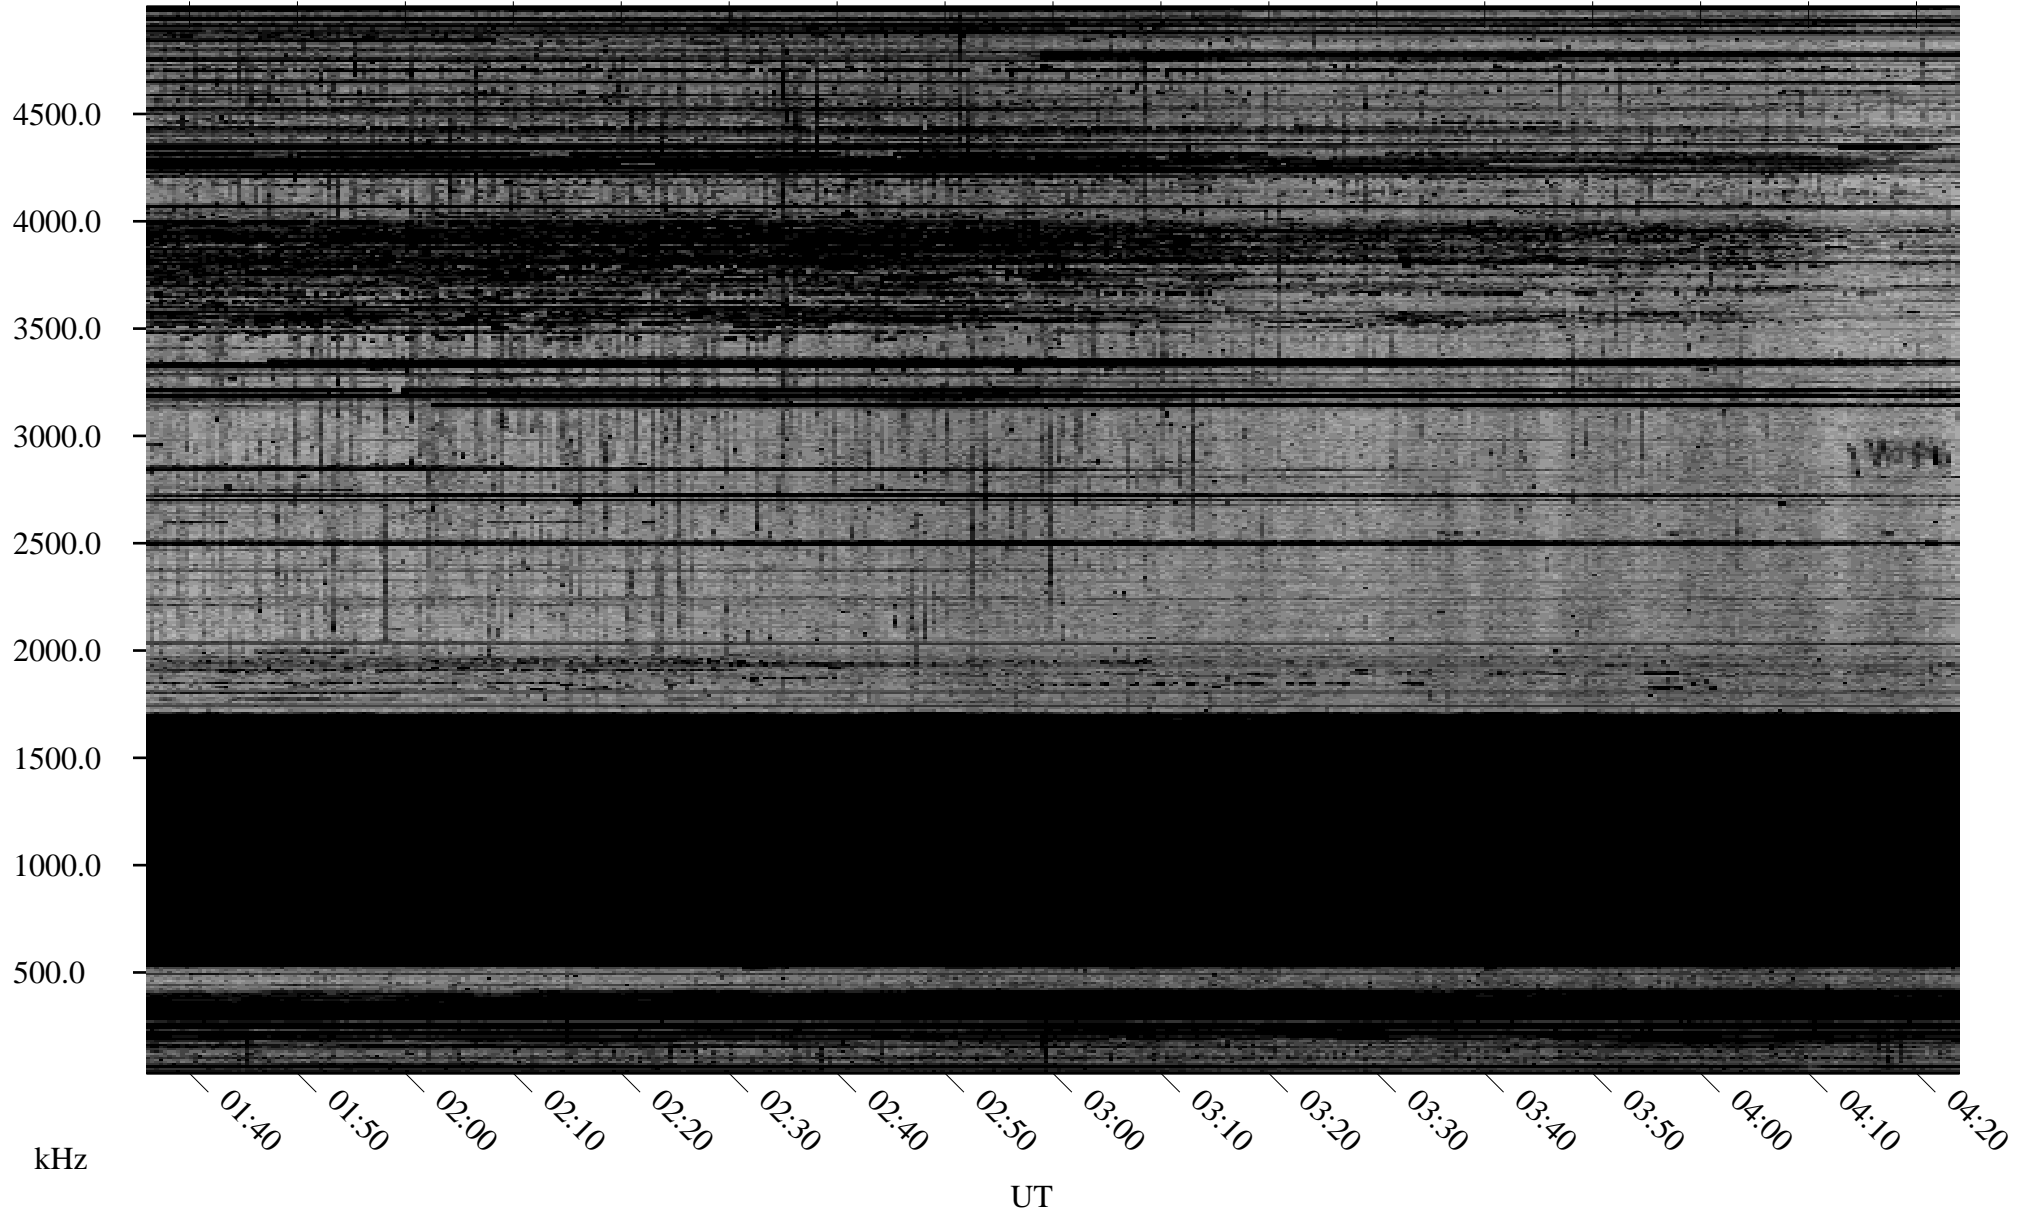

# 02/23/2010 Churchill, Manitoba

Linear Scale    Black = 161    White = 15

ch10054l.r00SUm max\_12

Page 1

# 02/23/2010 Churchill, Manitoba

Linear Scale    Black = 161    White = 15

ch10054l.r00SUm max\_12

Page 2

# 02/24/2010 Churchill, Manitoba

Linear Scale    Black = 161    White = 15

ch10054l.r00SUm max\_12

Page 3

# 02/24/2010 Churchill, Manitoba

Linear Scale    Black = 161    White = 15

ch10054l.r00SUm max\_12

Page 4