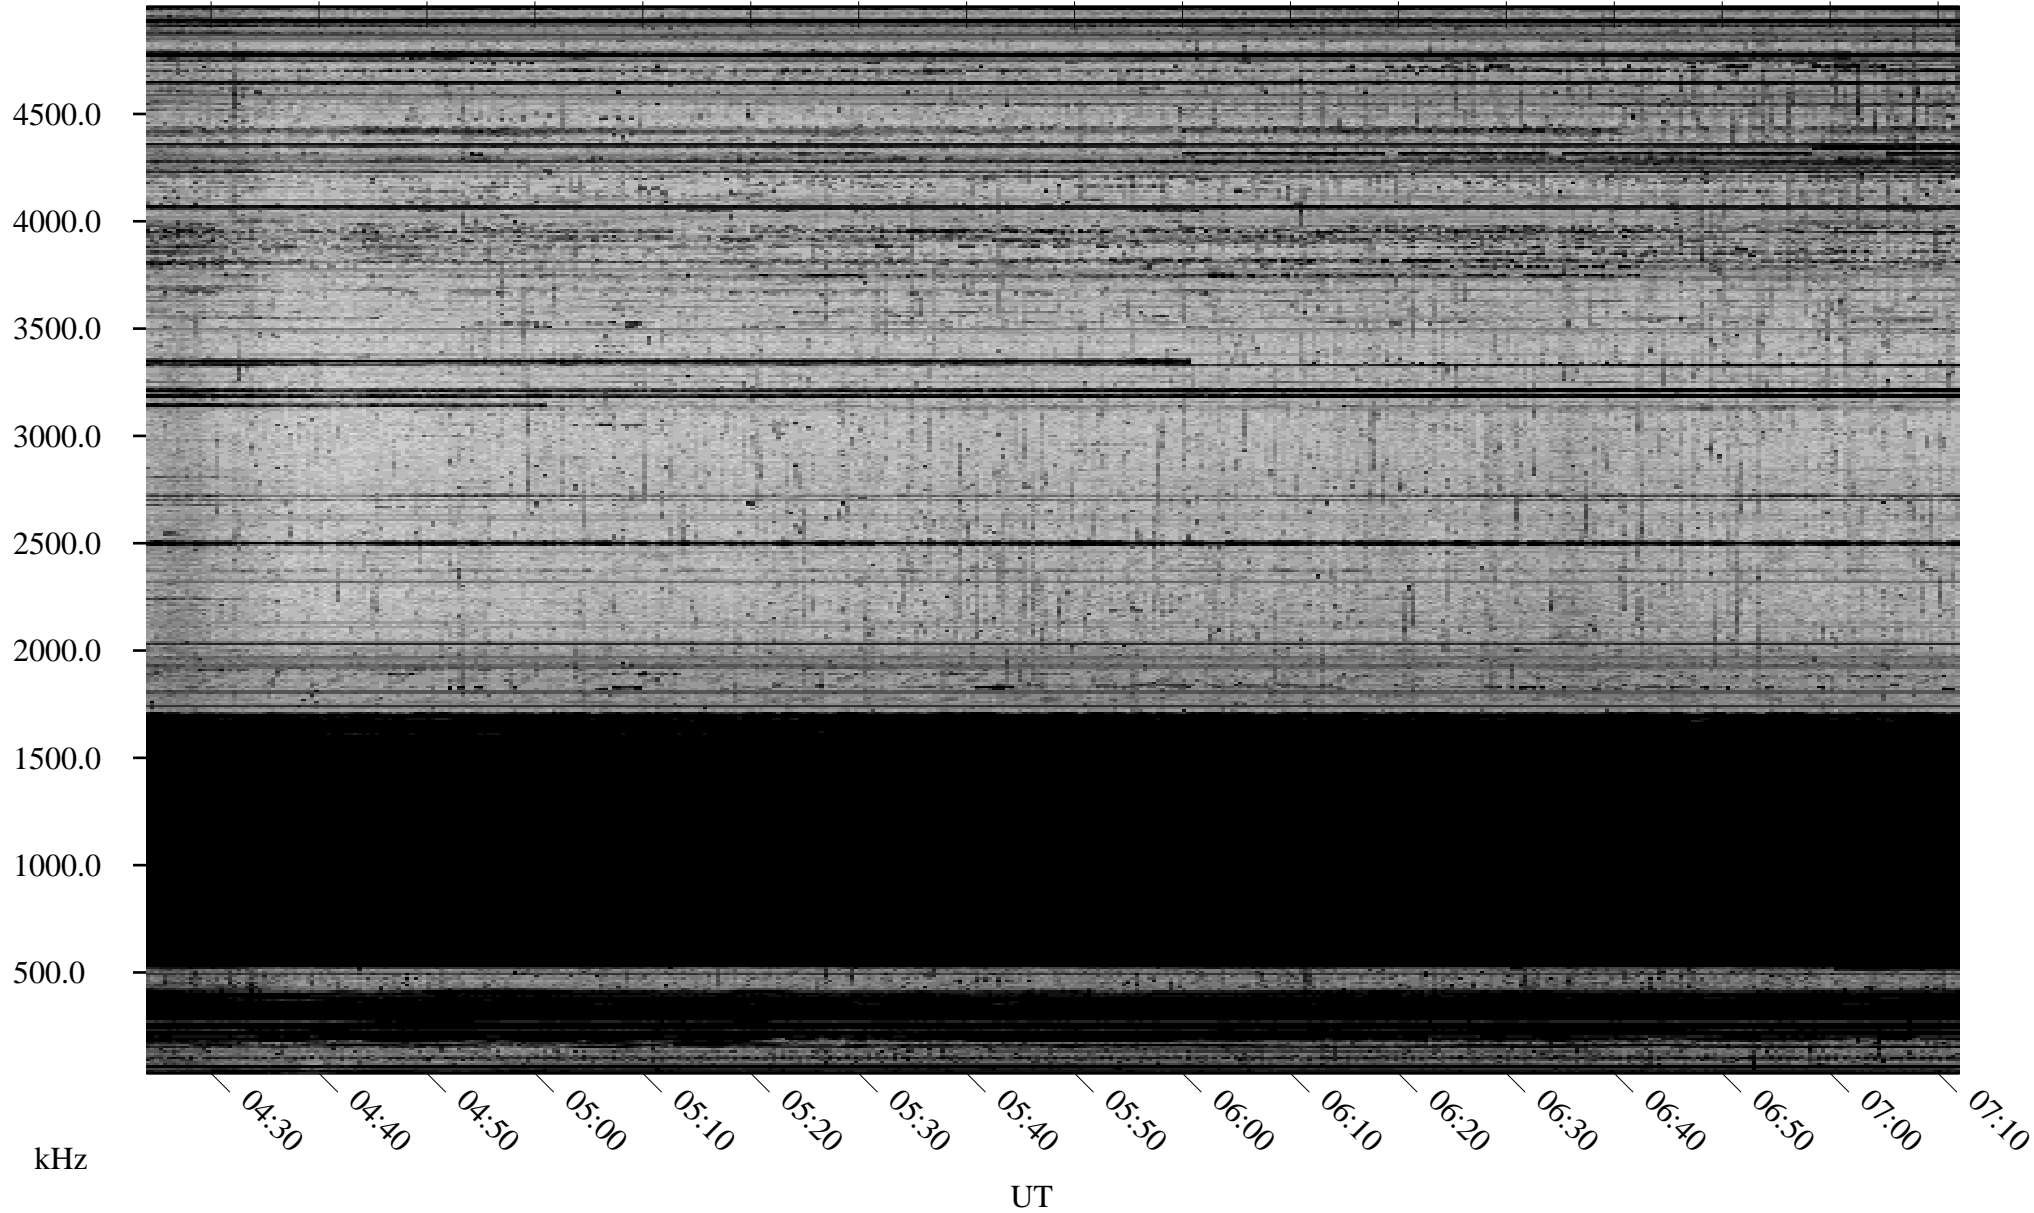

# 02/23/2010 Churchill, Manitoba

Linear Scale    Black = 161    White = 15

ch10054l.r00SUm max\_12

Page 1

# 02/23/2010 Churchill, Manitoba

Linear Scale    Black = 161    White = 15

ch10054l.r00SUm max\_12

Page 2

# 02/24/2010 Churchill, Manitoba

Linear Scale    Black = 161    White = 15

ch10054l.r00SUm max\_12

Page 3

# 02/24/2010 Churchill, Manitoba

Linear Scale    Black = 161    White = 15

ch10054l.r00SUm max\_12

Page 4