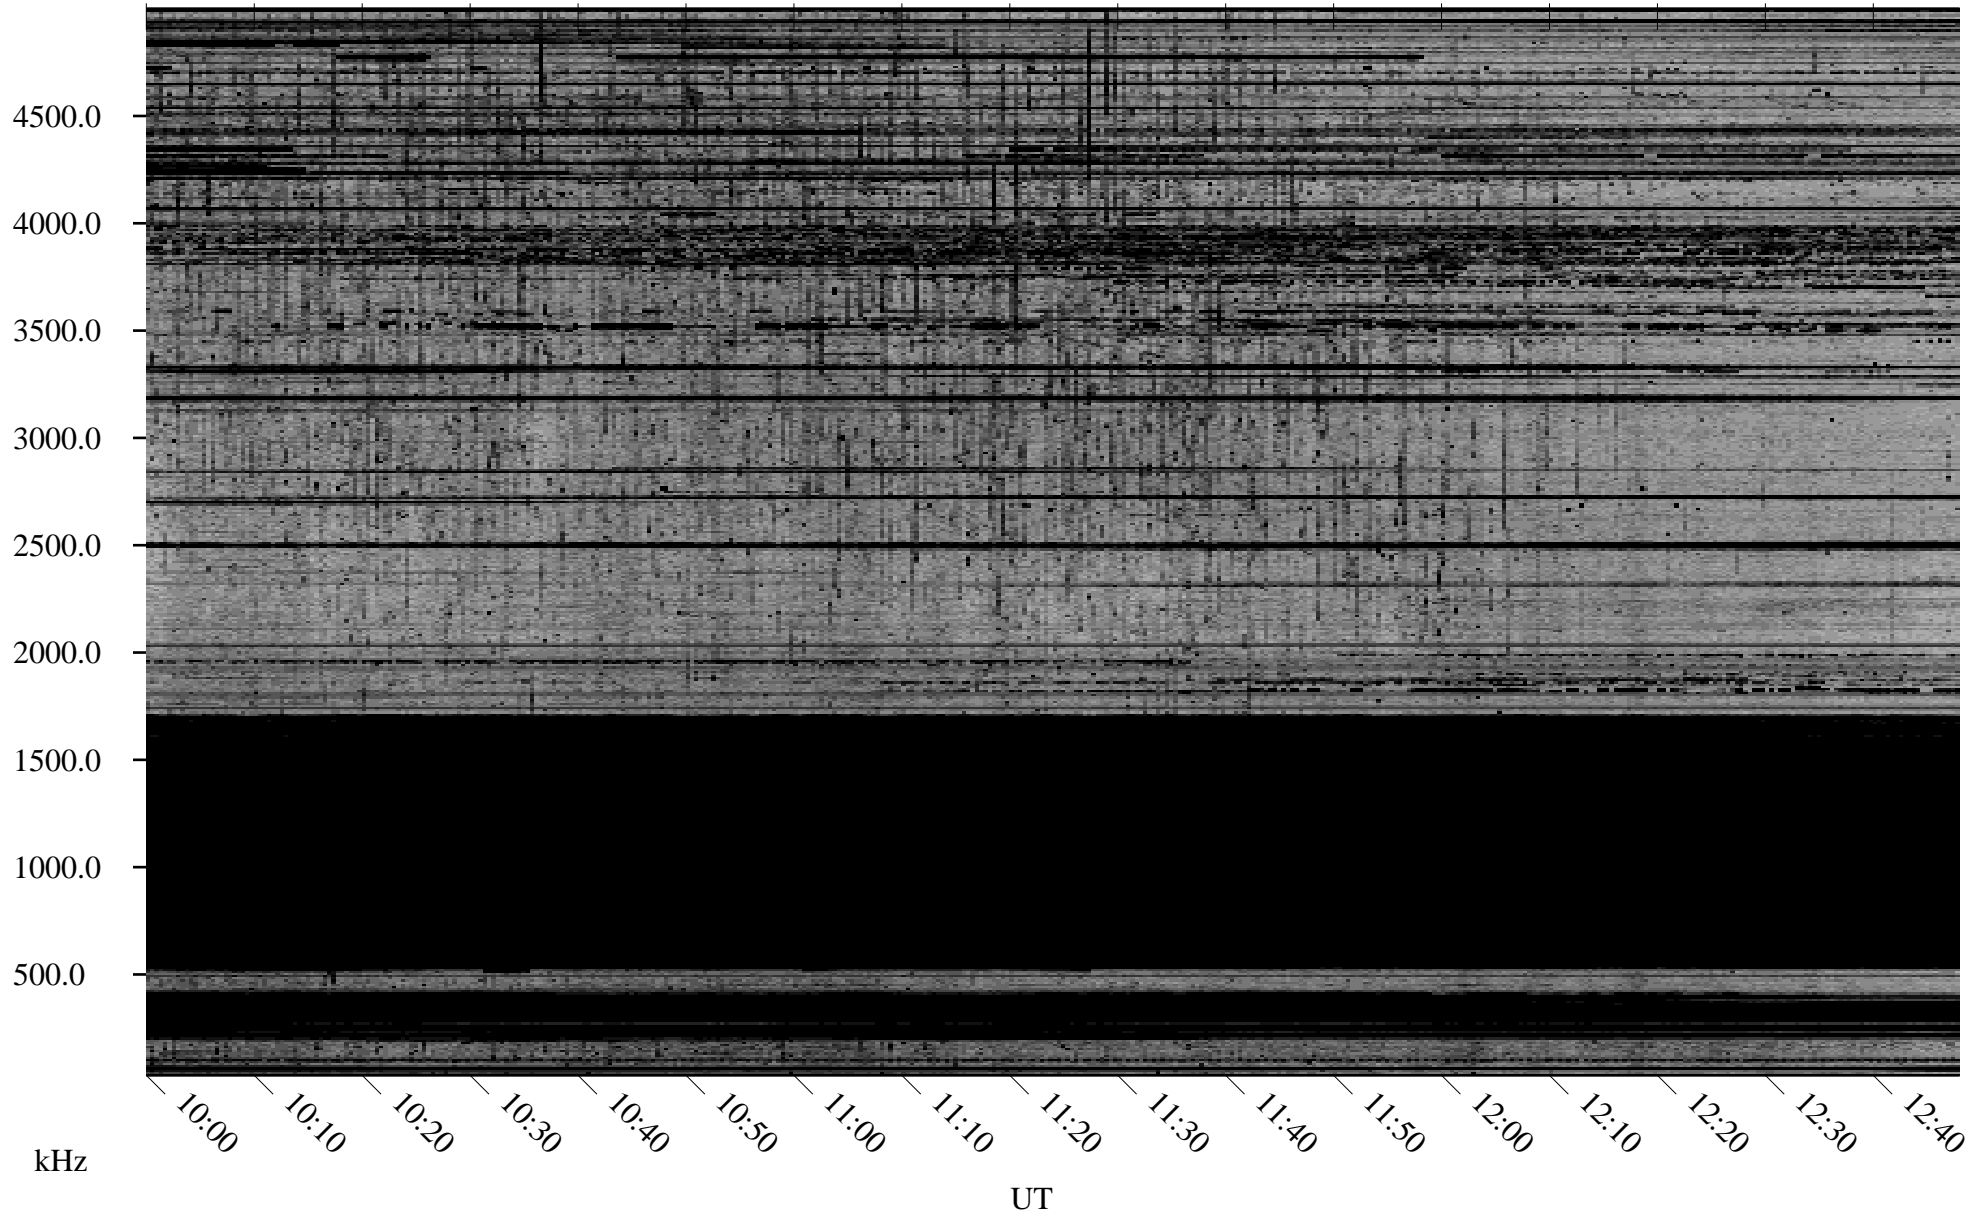

# 02/24/2010 Churchill, Manitoba

Linear Scale    Black = 161    White = 15

ch10054l.r00SUm max\_12

Page 5

# 02/24/2010 Churchill, Manitoba

Linear Scale    Black = 161    White = 15

ch10054l.r00SUm max\_12

Page 6