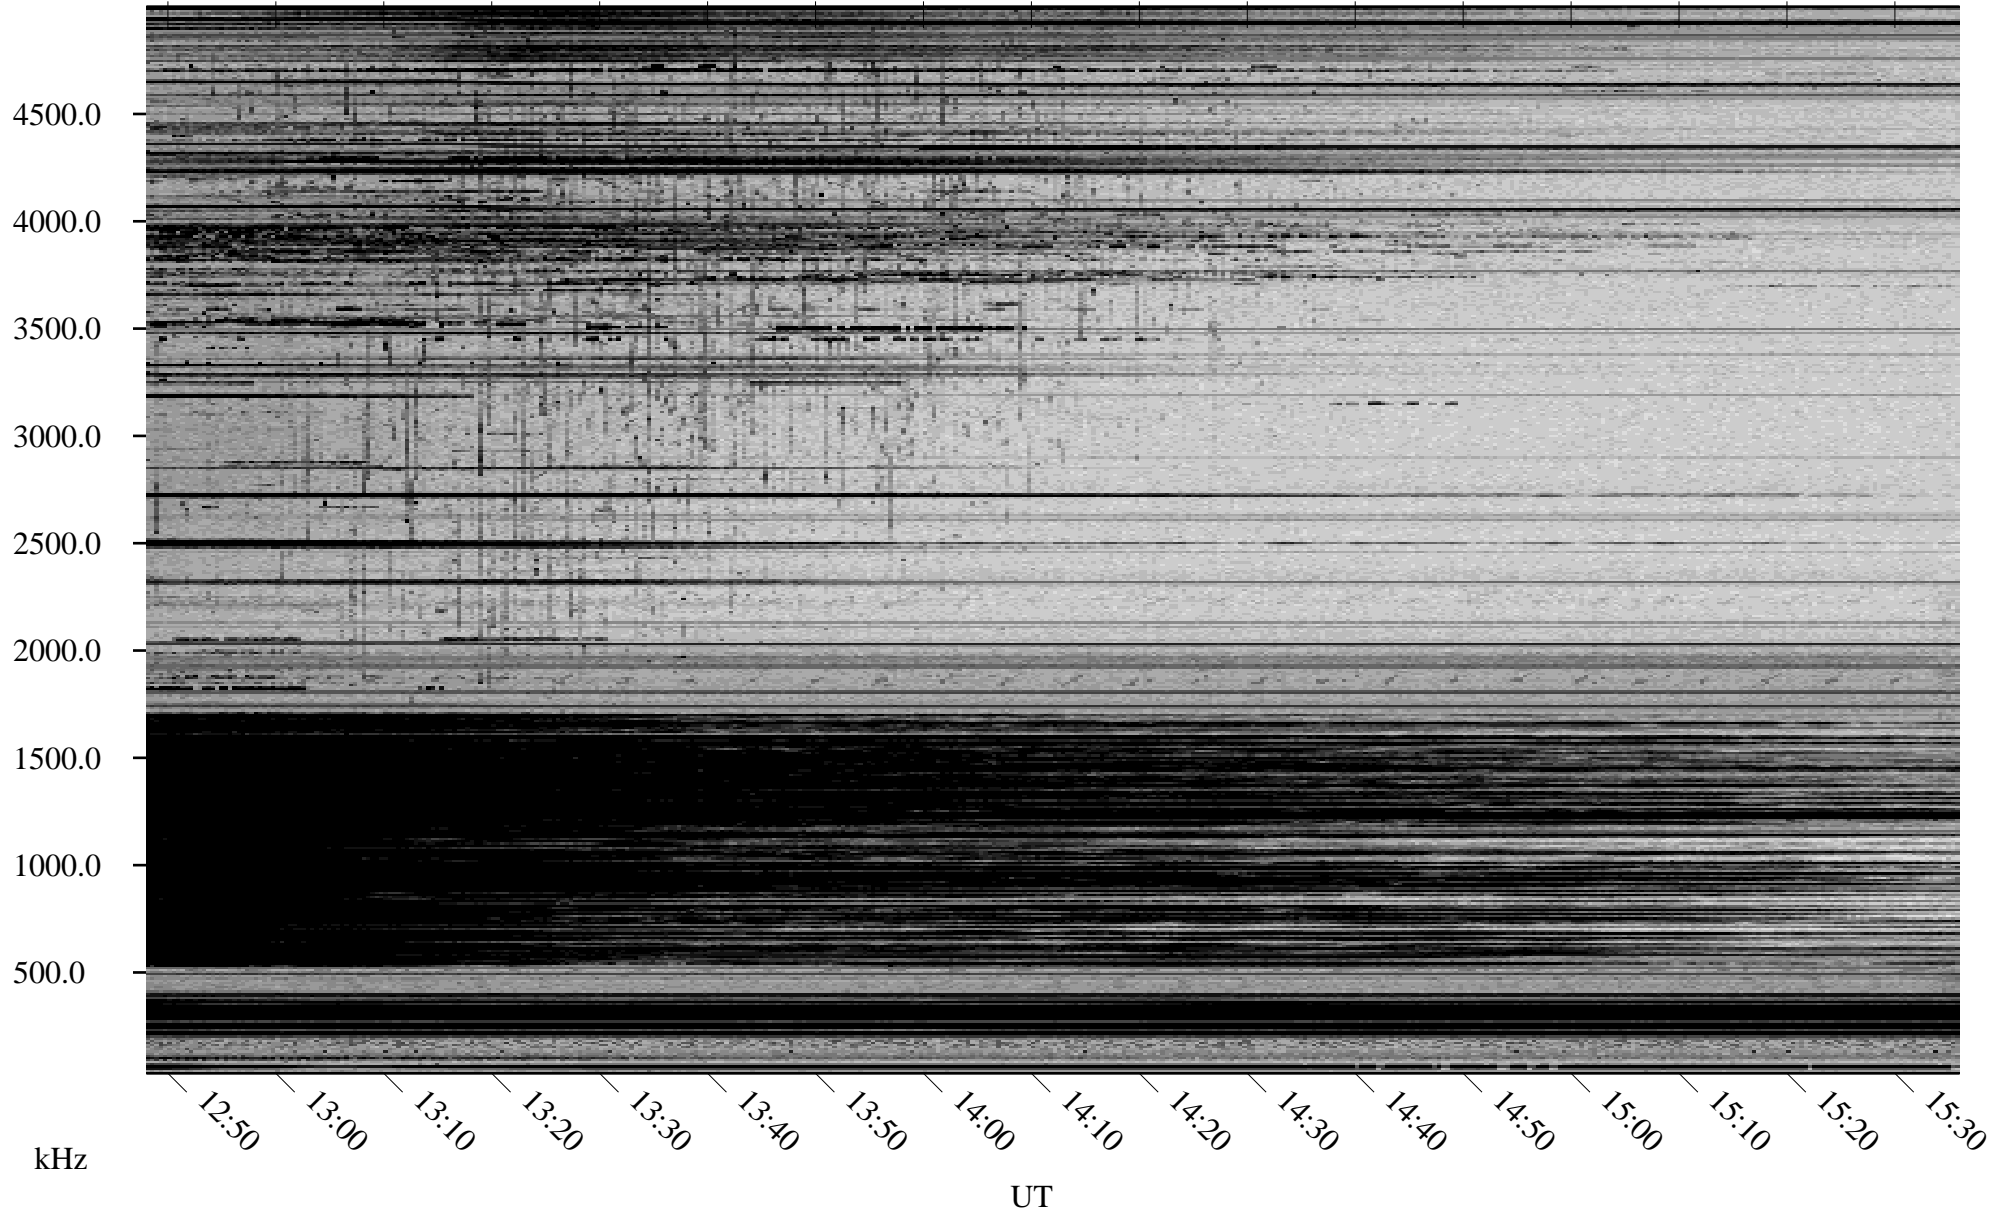

# 02/24/2010 Churchill, Manitoba

Linear Scale    Black = 161    White = 15

ch10054l.r00SUm max\_12

Page 5

# 02/24/2010 Churchill, Manitoba

Linear Scale    Black = 161    White = 15

ch10054l.r00SUm max\_12

Page 6

# 02/24/2010 Churchill, Manitoba

Linear Scale    Black = 161    White = 15

ch10054l.r00SUm max\_12

Page 7

# 02/24/2010 Churchill, Manitoba

Linear Scale    Black = 161    White = 15

ch10054l.r00SUm max\_12

Page 8