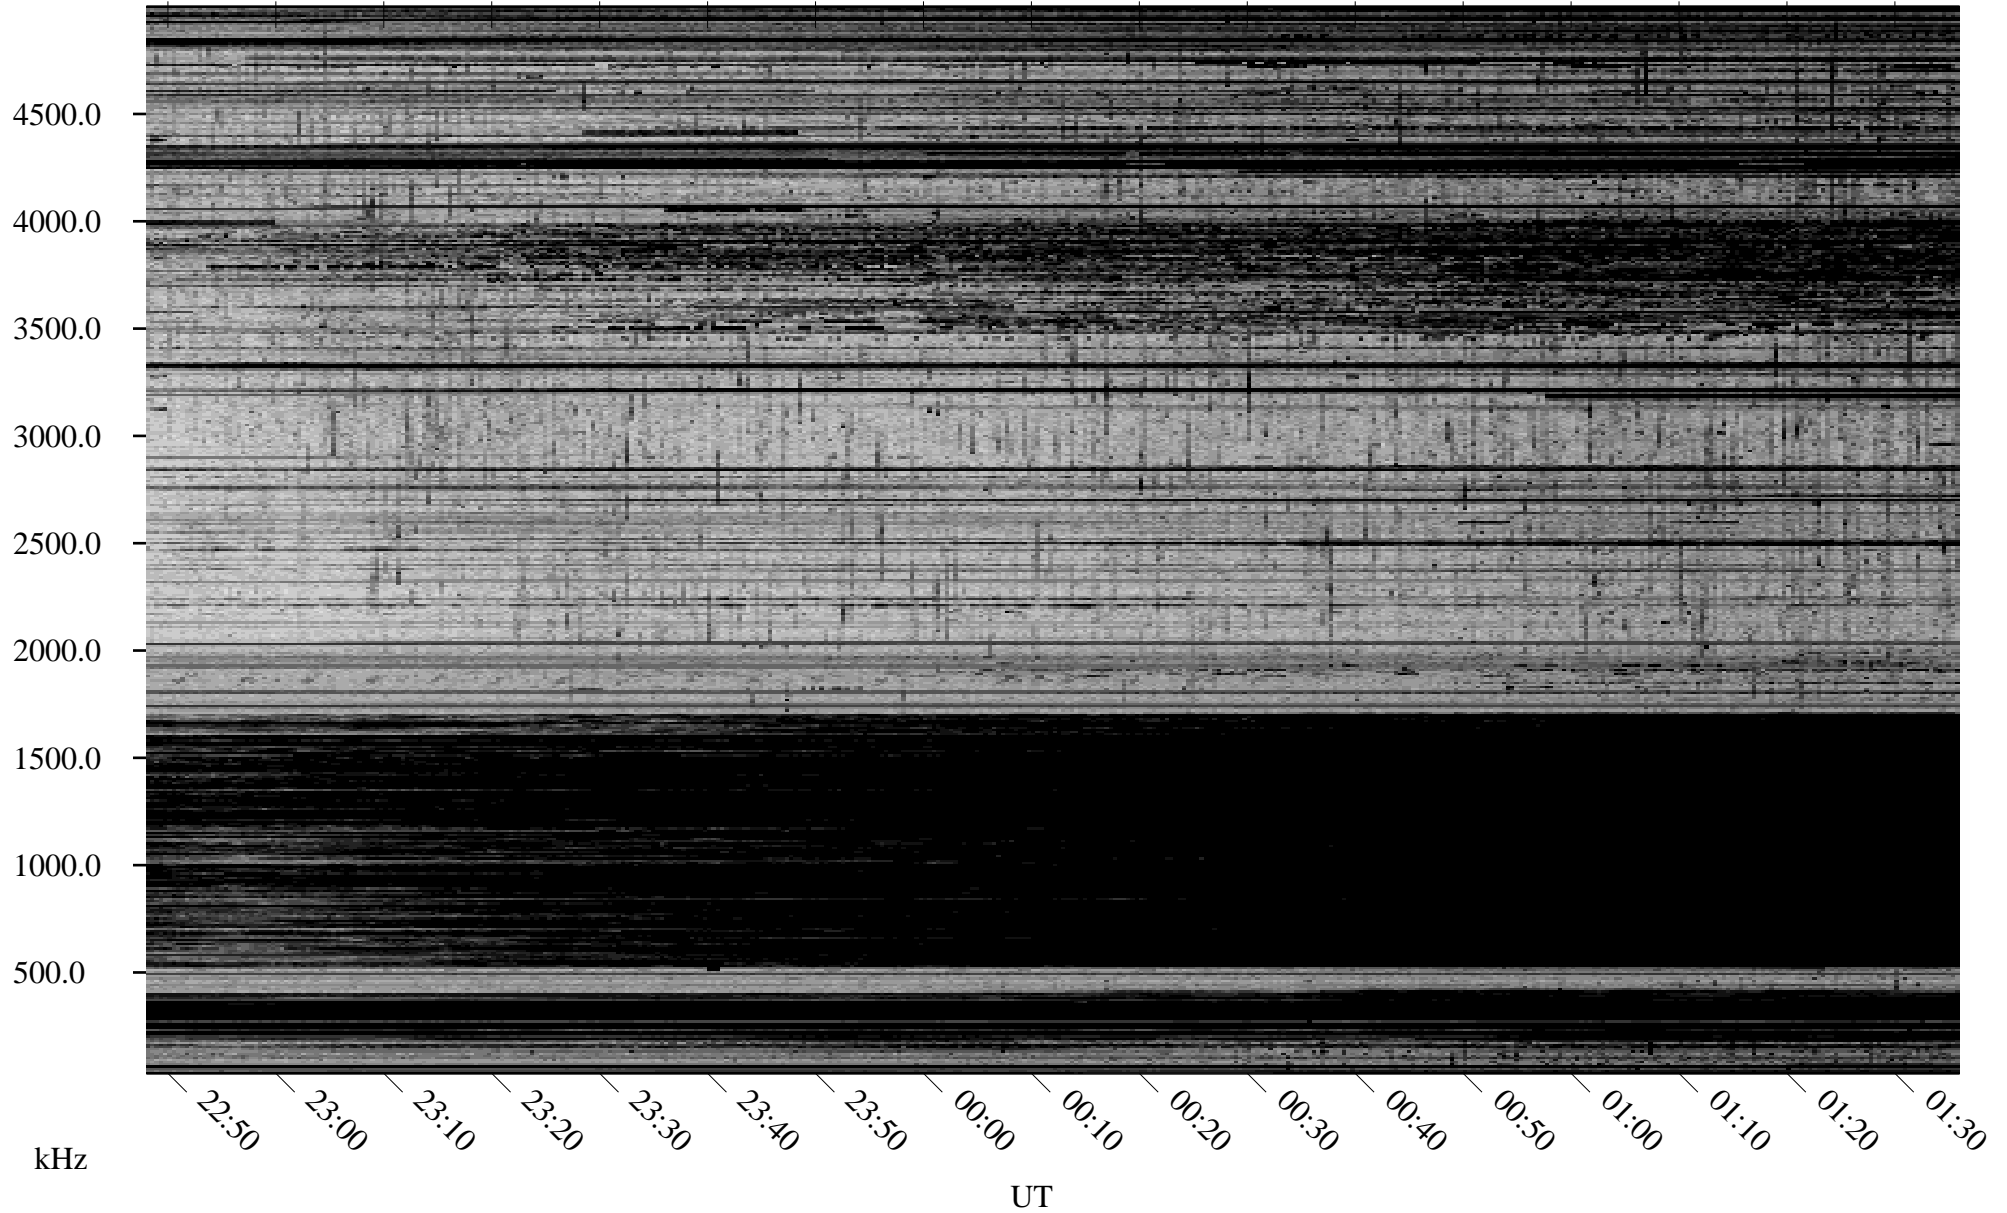

# 02/23/2010 Churchill, Manitoba

Linear Scale    Black = 161    White = 15

ch10054l.r00SUm max\_12

Page 1

# 02/23/2010 Churchill, Manitoba

Linear Scale    Black = 161    White = 15

ch10054l.r00SUm max\_12

Page 2

# 02/24/2010 Churchill, Manitoba

Linear Scale    Black = 161    White = 15

ch10054l.r00SUm max\_12

Page 3

# 02/24/2010 Churchill, Manitoba

Linear Scale    Black = 161    White = 15

ch10054l.r00SUm max\_12

Page 4