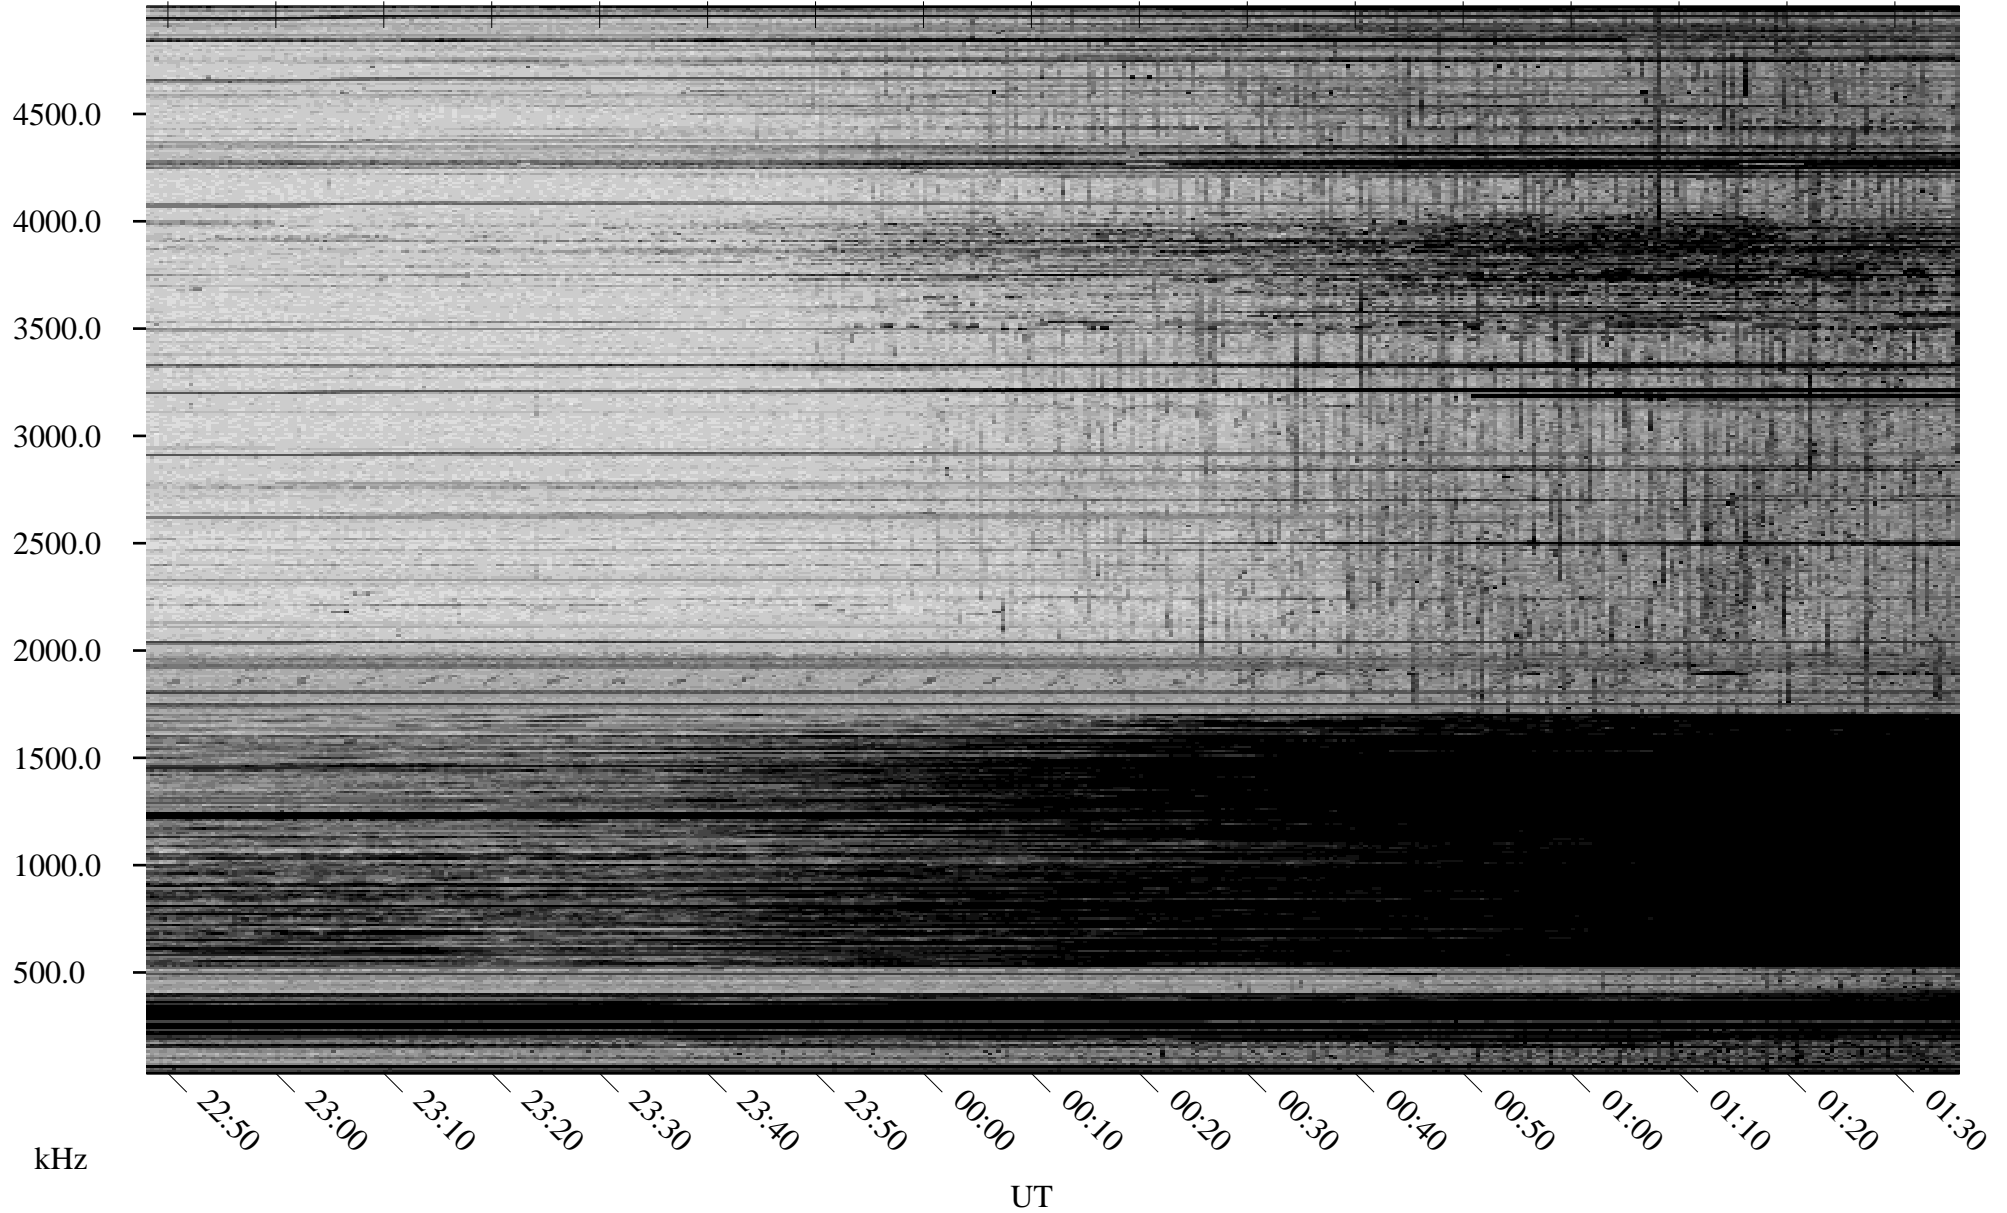

02/24/2010 Churchill, Manitoba

Linear Scale Black = 161 White = 15

ch100551.r00SUm max_12

Page 1

02/24/2010 Churchill, Manitoba

Linear Scale Black = 161 White = 15

ch100551.r00SUm max_12

Page 2

02/25/2010 Churchill, Manitoba

Linear Scale Black = 161 White = 15

ch100551.r00SUm max_12

Page 3

02/25/2010 Churchill, Manitoba

Linear Scale Black = 161 White = 15

ch100551.r00SUm max_12

Page 4

02/25/2010 Churchill, Manitoba

Linear Scale Black = 161 White = 15

ch100551.r00SUm max_12

Page 5

02/25/2010 Churchill, Manitoba

Linear Scale Black = 161 White = 15

ch100551.r00SUm max_12

Page 6

02/25/2010 Churchill, Manitoba

Linear Scale Black = 161 White = 15

ch100551.r00SUm max_12

Page 7

02/25/2010 Churchill, Manitoba

Linear Scale Black = 161 White = 15

ch100551.r00SUm max_12