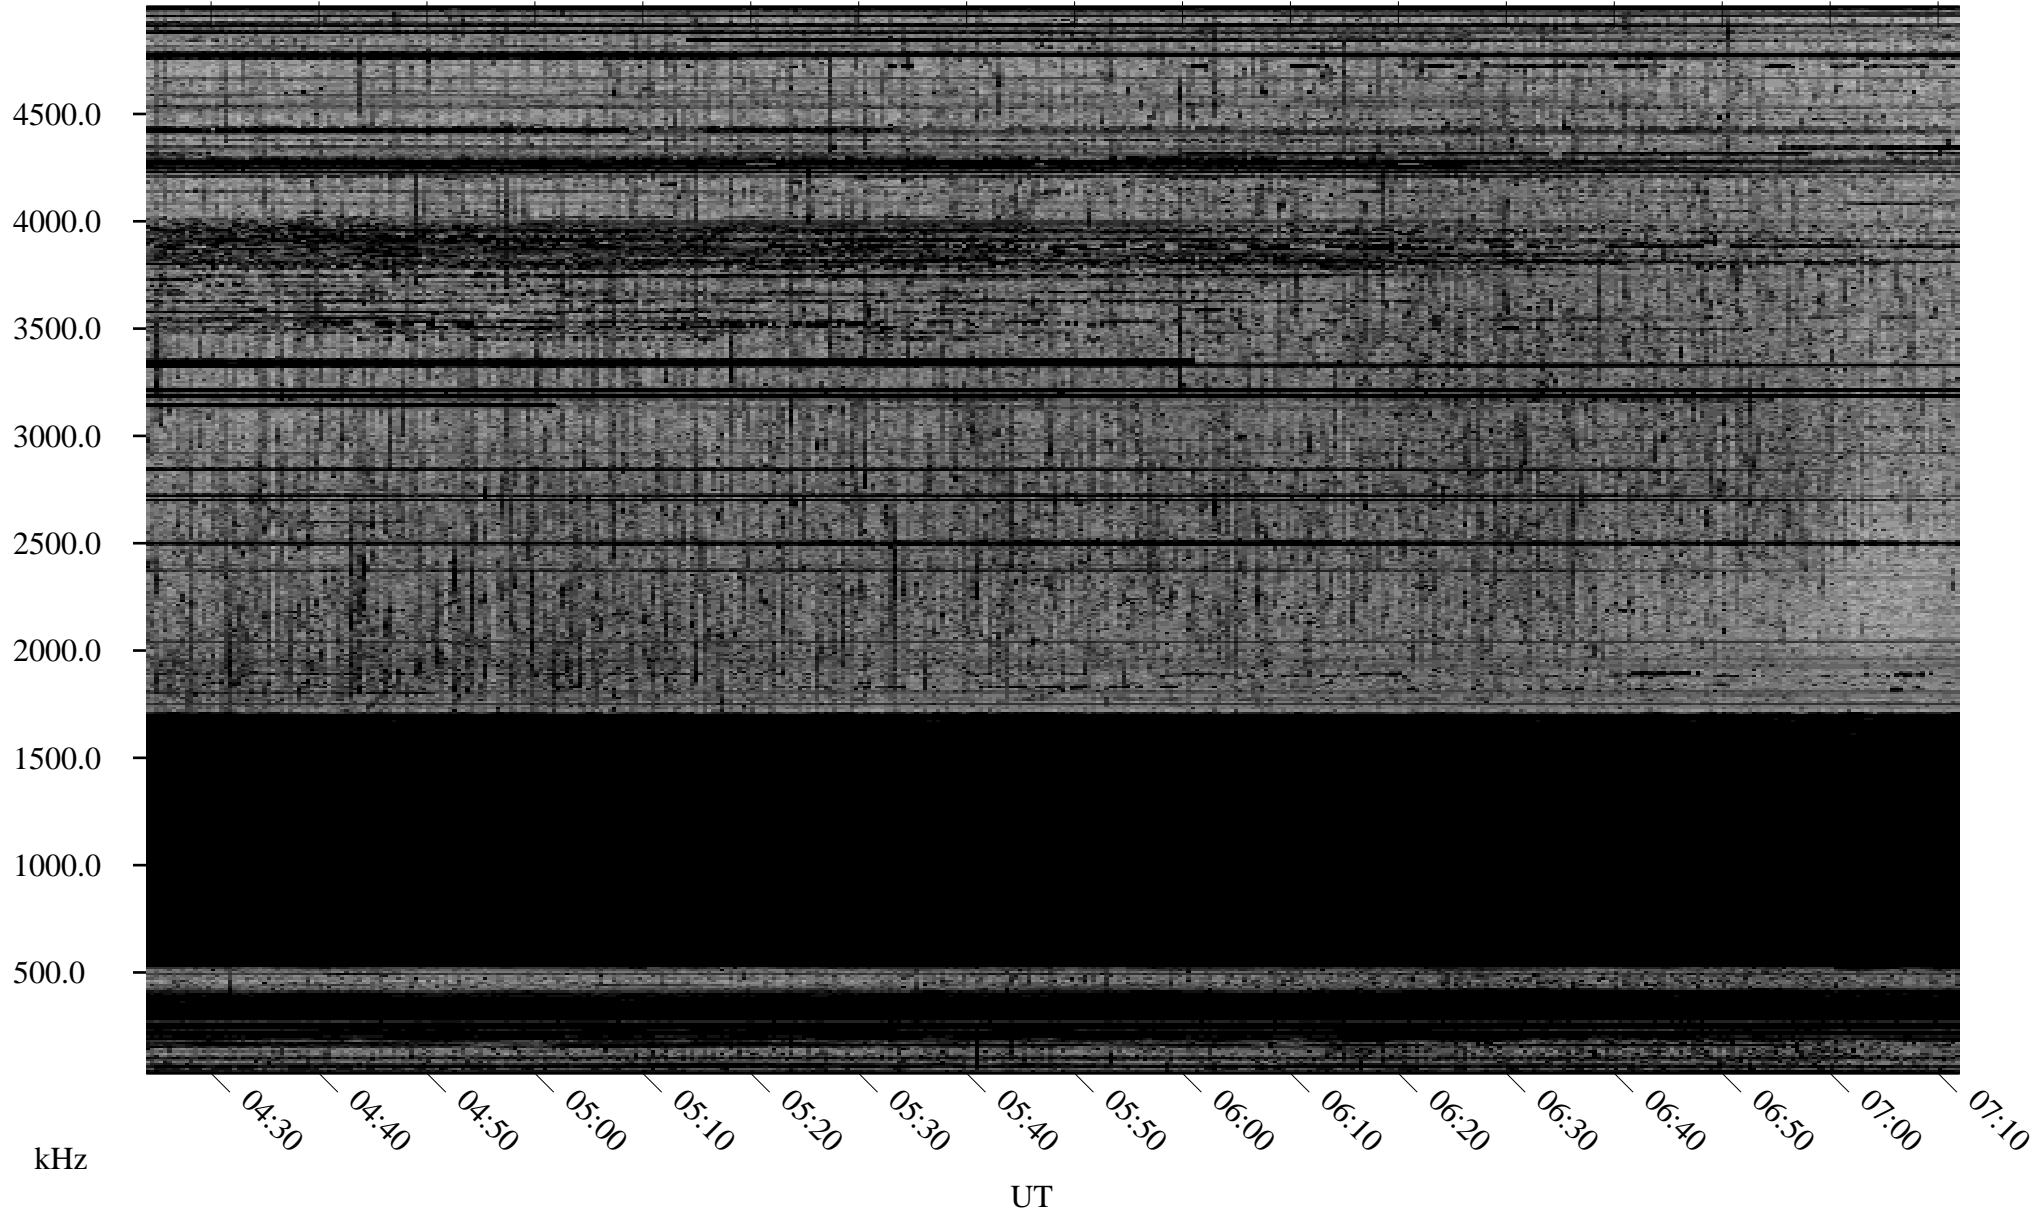

02/24/2010 Churchill, Manitoba

Linear Scale Black = 161 White = 15

ch100551.r00SUm max_12

Page 1

02/24/2010 Churchill, Manitoba

Linear Scale Black = 161 White = 15

ch100551.r00SUm max_12

Page 2

02/25/2010 Churchill, Manitoba

Linear Scale Black = 161 White = 15

ch100551.r00SUm max_12

Page 3

02/25/2010 Churchill, Manitoba

Linear Scale Black = 161 White = 15

ch100551.r00SUm max_12

Page 4

02/25/2010 Churchill, Manitoba

Linear Scale Black = 161 White = 15

ch100551.r00SUm max_12

Page 5

02/25/2010 Churchill, Manitoba

Linear Scale Black = 161 White = 15

ch100551.r00SUm max_12

Page 6

02/25/2010 Churchill, Manitoba

Linear Scale Black = 161 White = 15

ch100551.r00SUm max_12

Page 7

02/25/2010 Churchill, Manitoba

Linear Scale Black = 161 White = 15

ch100551.r00SUm max_12