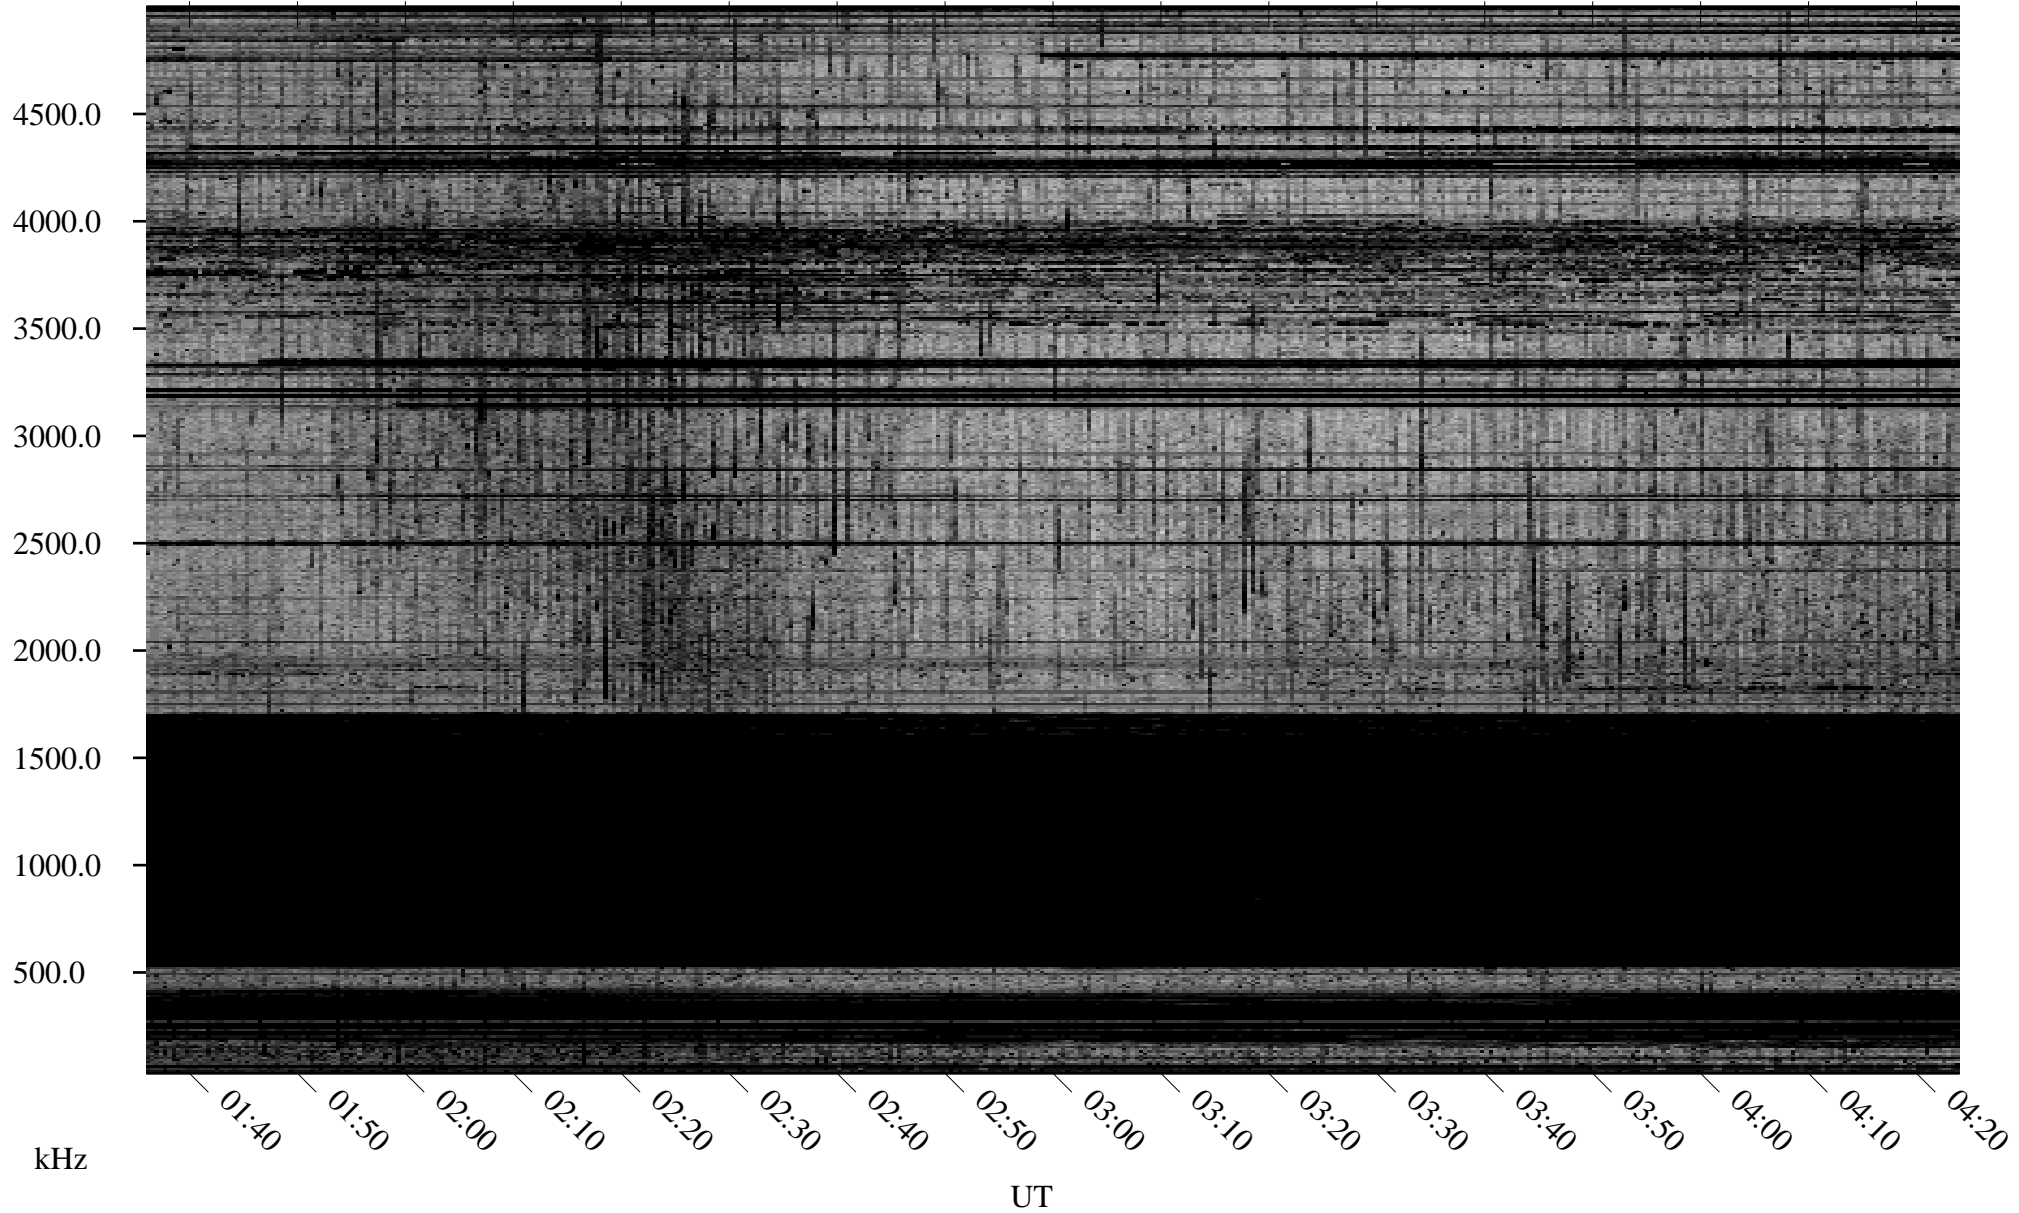

02/24/2010 Churchill, Manitoba

Linear Scale Black = 161 White = 15

ch100551.r00SUm max_12

Page 1

02/24/2010 Churchill, Manitoba

Linear Scale Black = 161 White = 15

ch100551.r00SUm max_12

Page 2

02/25/2010 Churchill, Manitoba

Linear Scale Black = 161 White = 15

ch100551.r00SUm max_12

Page 3

02/25/2010 Churchill, Manitoba

Linear Scale Black = 161 White = 15

ch100551.r00SUm max_12

Page 4

02/25/2010 Churchill, Manitoba

Linear Scale Black = 161 White = 15

ch100551.r00SUm max_12

Page 5

02/25/2010 Churchill, Manitoba

Linear Scale Black = 161 White = 15

ch100551.r00SUm max_12

Page 6

02/25/2010 Churchill, Manitoba

Linear Scale Black = 161 White = 15

ch100551.r00SUm max_12

Page 7

02/25/2010 Churchill, Manitoba

Linear Scale Black = 161 White = 15

ch100551.r00SUm max_12