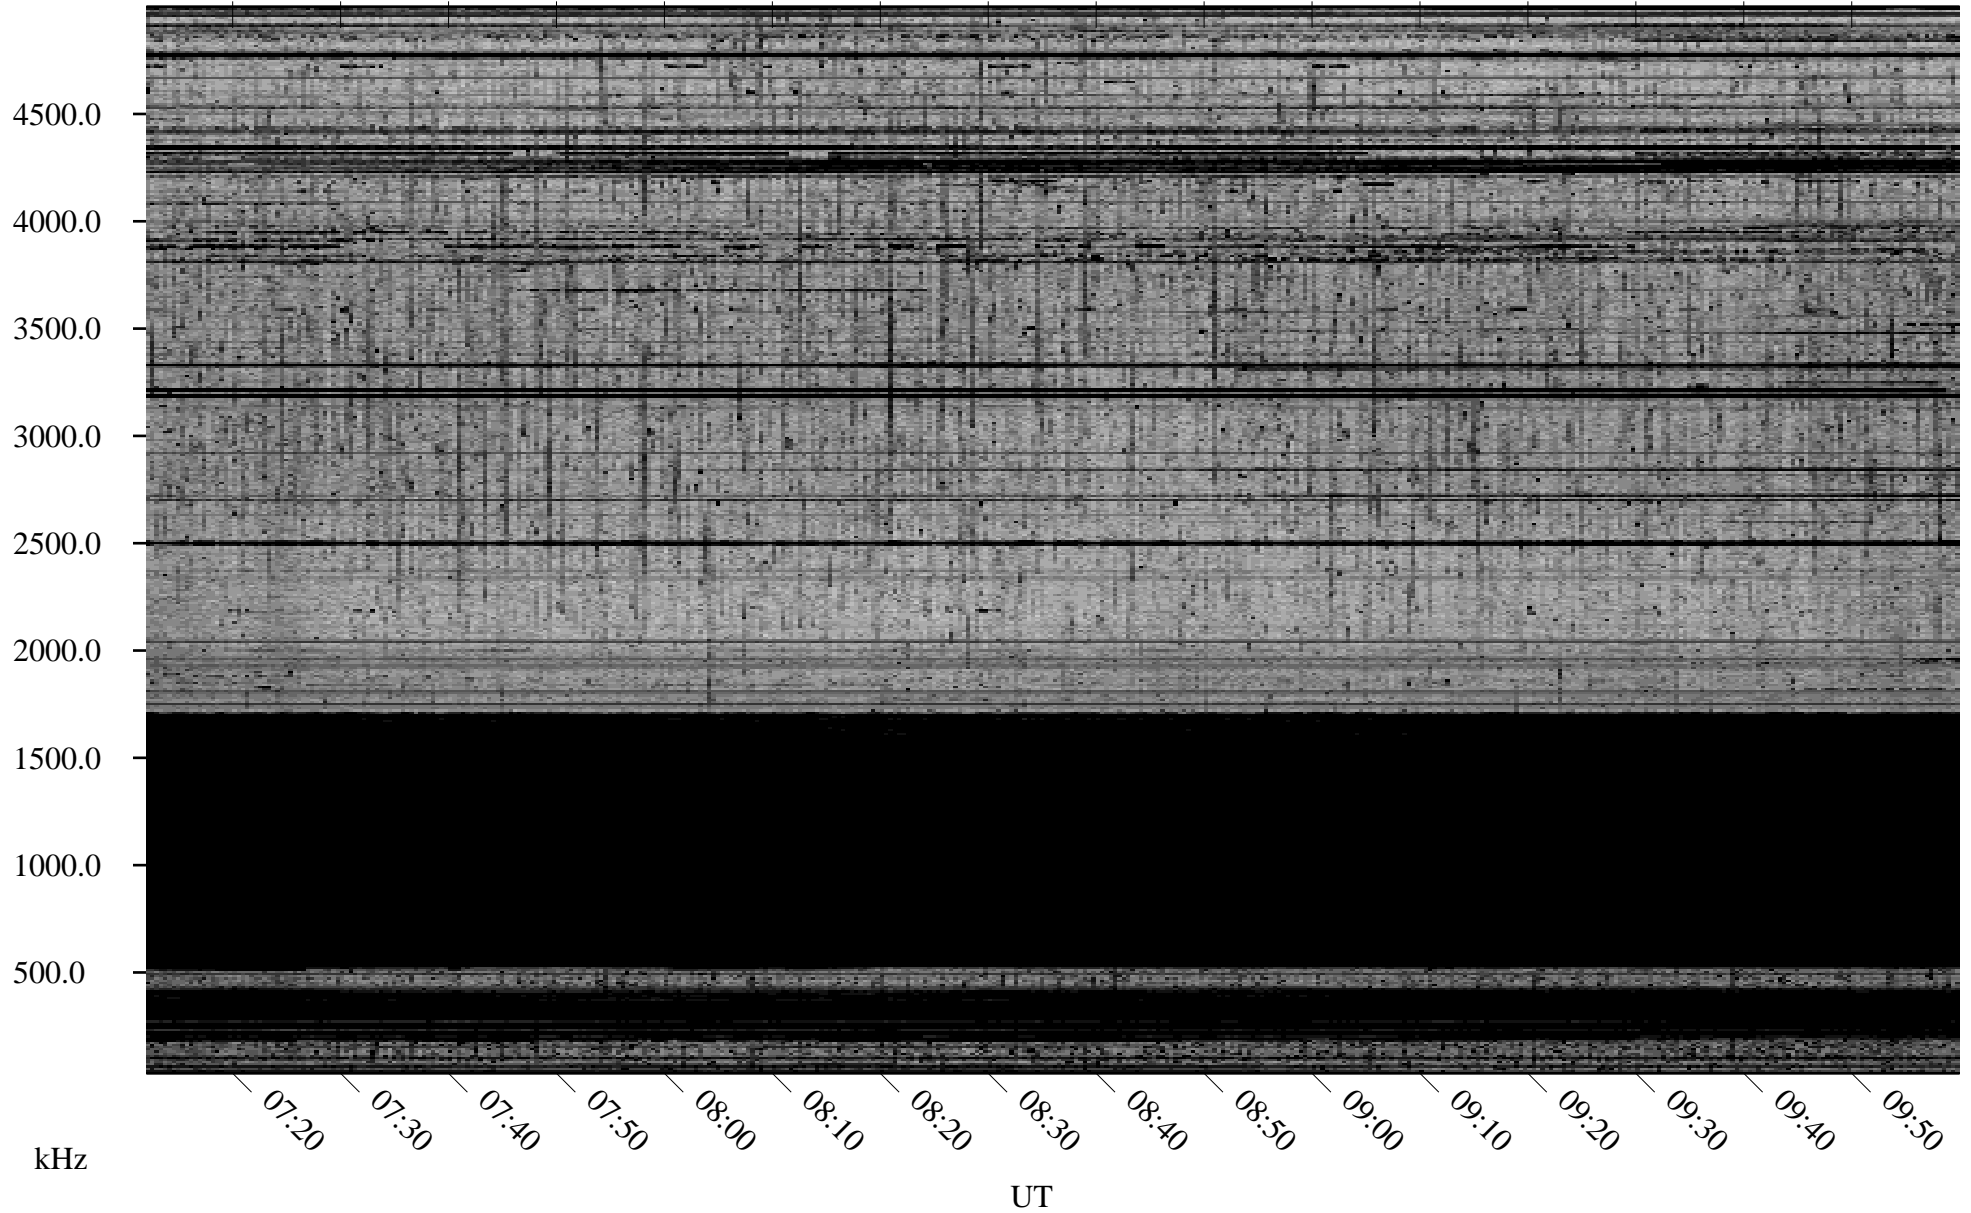

02/24/2010 Churchill, Manitoba

Linear Scale Black = 161 White = 15

ch100551.r00SUm max_12

Page 1

02/24/2010 Churchill, Manitoba

Linear Scale Black = 161 White = 15

ch100551.r00SUm max_12

Page 2

02/25/2010 Churchill, Manitoba

Linear Scale Black = 161 White = 15

ch100551.r00SUm max_12

Page 3

02/25/2010 Churchill, Manitoba

Linear Scale Black = 161 White = 15

ch100551.r00SUm max_12

Page 4

02/25/2010 Churchill, Manitoba

Linear Scale Black = 161 White = 15

ch100551.r00SUm max_12

Page 5

02/25/2010 Churchill, Manitoba

Linear Scale Black = 161 White = 15

ch100551.r00SUm max_12

Page 6

02/25/2010 Churchill, Manitoba

Linear Scale Black = 161 White = 15

ch100551.r00SUm max_12

Page 7

02/25/2010 Churchill, Manitoba

Linear Scale Black = 161 White = 15

ch100551.r00SUm max_12