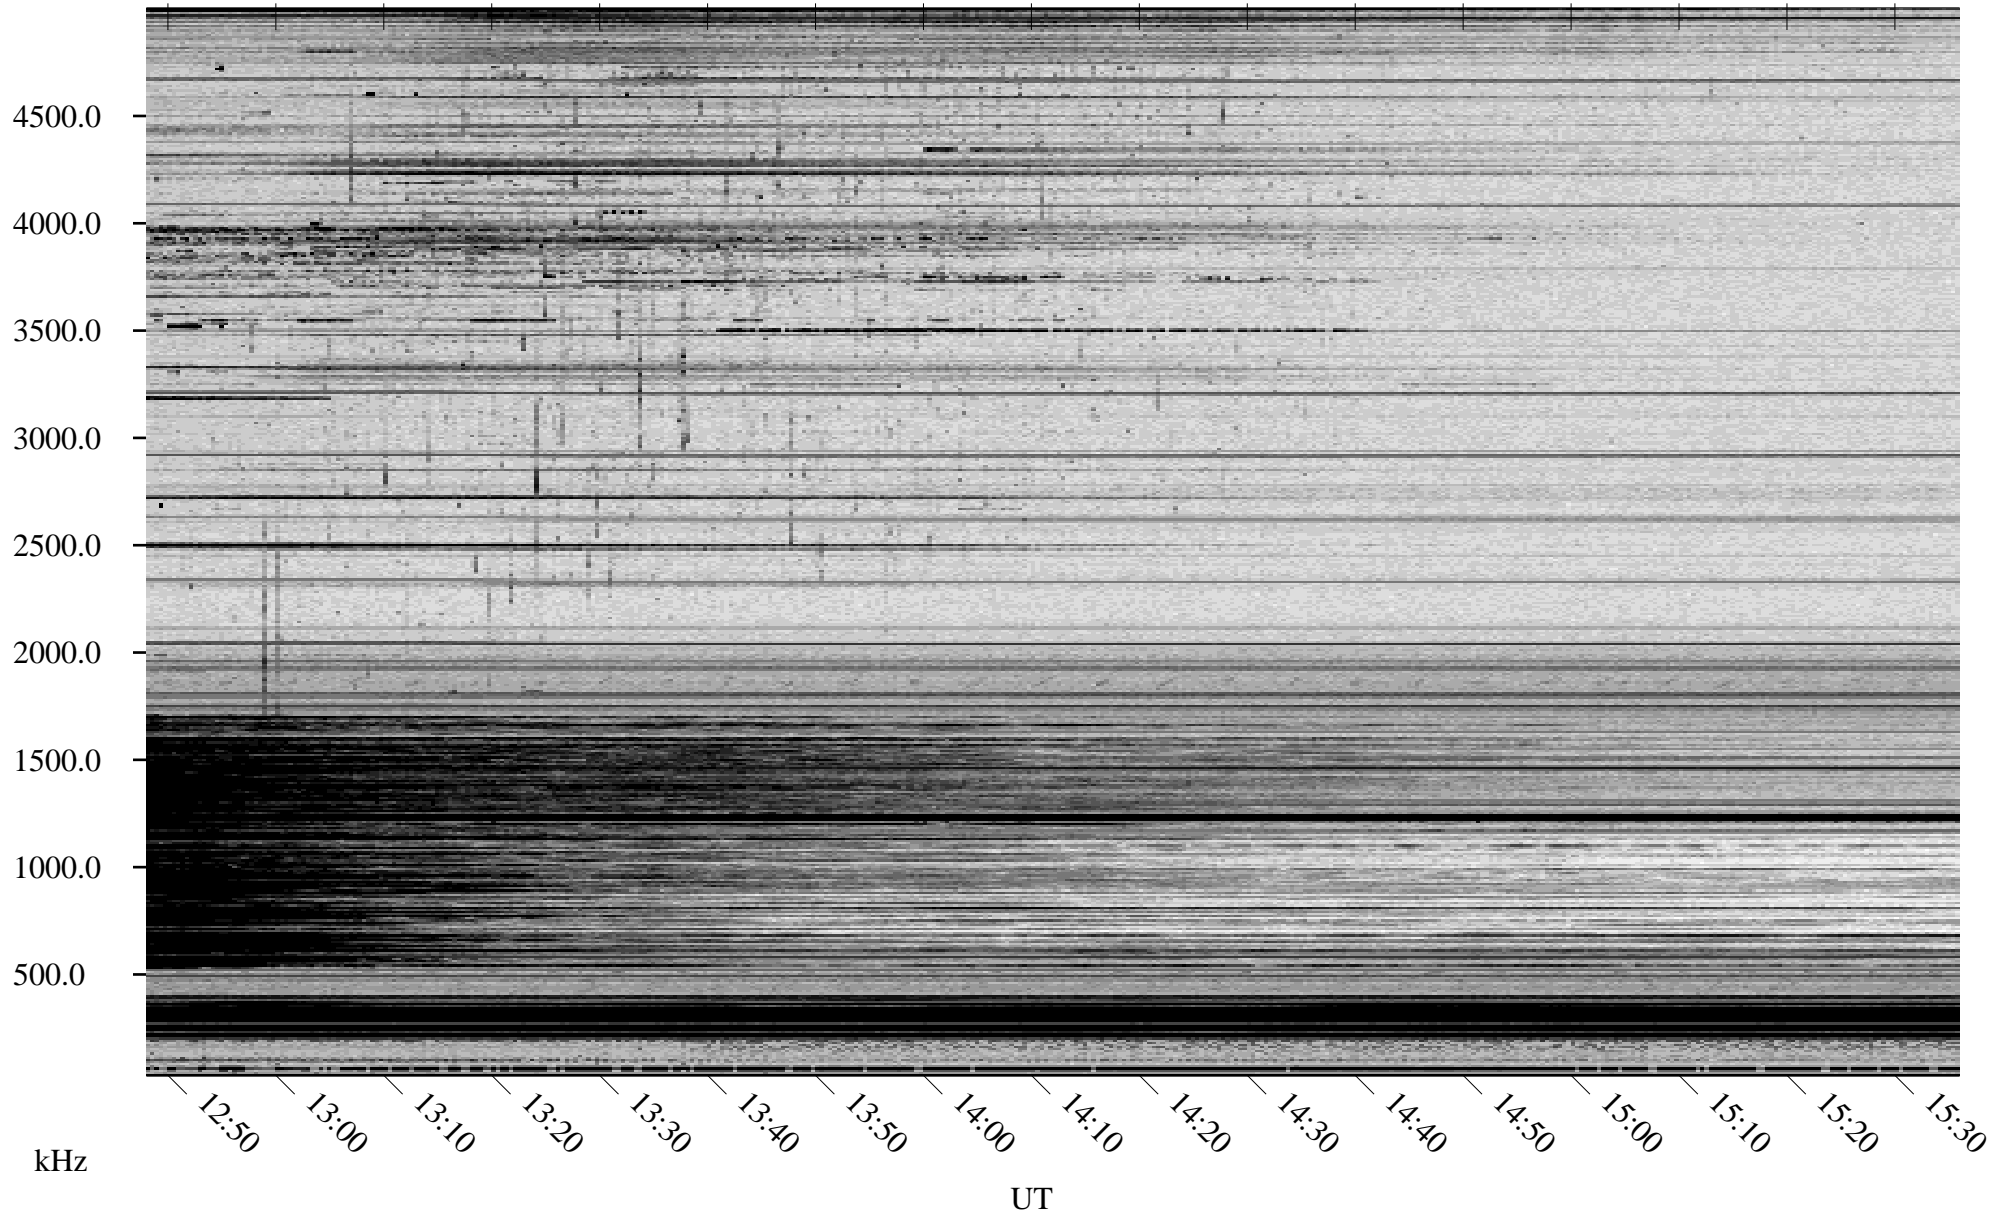

02/24/2010 Churchill, Manitoba

Linear Scale Black = 161 White = 15

ch100551.r00SUm max_12

Page 1

02/24/2010 Churchill, Manitoba

Linear Scale Black = 161 White = 15

ch100551.r00SUm max_12

Page 2

02/25/2010 Churchill, Manitoba

Linear Scale Black = 161 White = 15

ch100551.r00SUm max_12

Page 3

02/25/2010 Churchill, Manitoba

Linear Scale Black = 161 White = 15

ch100551.r00SUm max_12

Page 4

02/25/2010 Churchill, Manitoba

Linear Scale Black = 161 White = 15

ch100551.r00SUm max_12

Page 5

02/25/2010 Churchill, Manitoba

Linear Scale Black = 161 White = 15

ch100551.r00SUm max_12

Page 6

02/25/2010 Churchill, Manitoba

Linear Scale Black = 161 White = 15

ch100551.r00SUm max_12

Page 7

02/25/2010 Churchill, Manitoba

Linear Scale Black = 161 White = 15

ch100551.r00SUm max_12