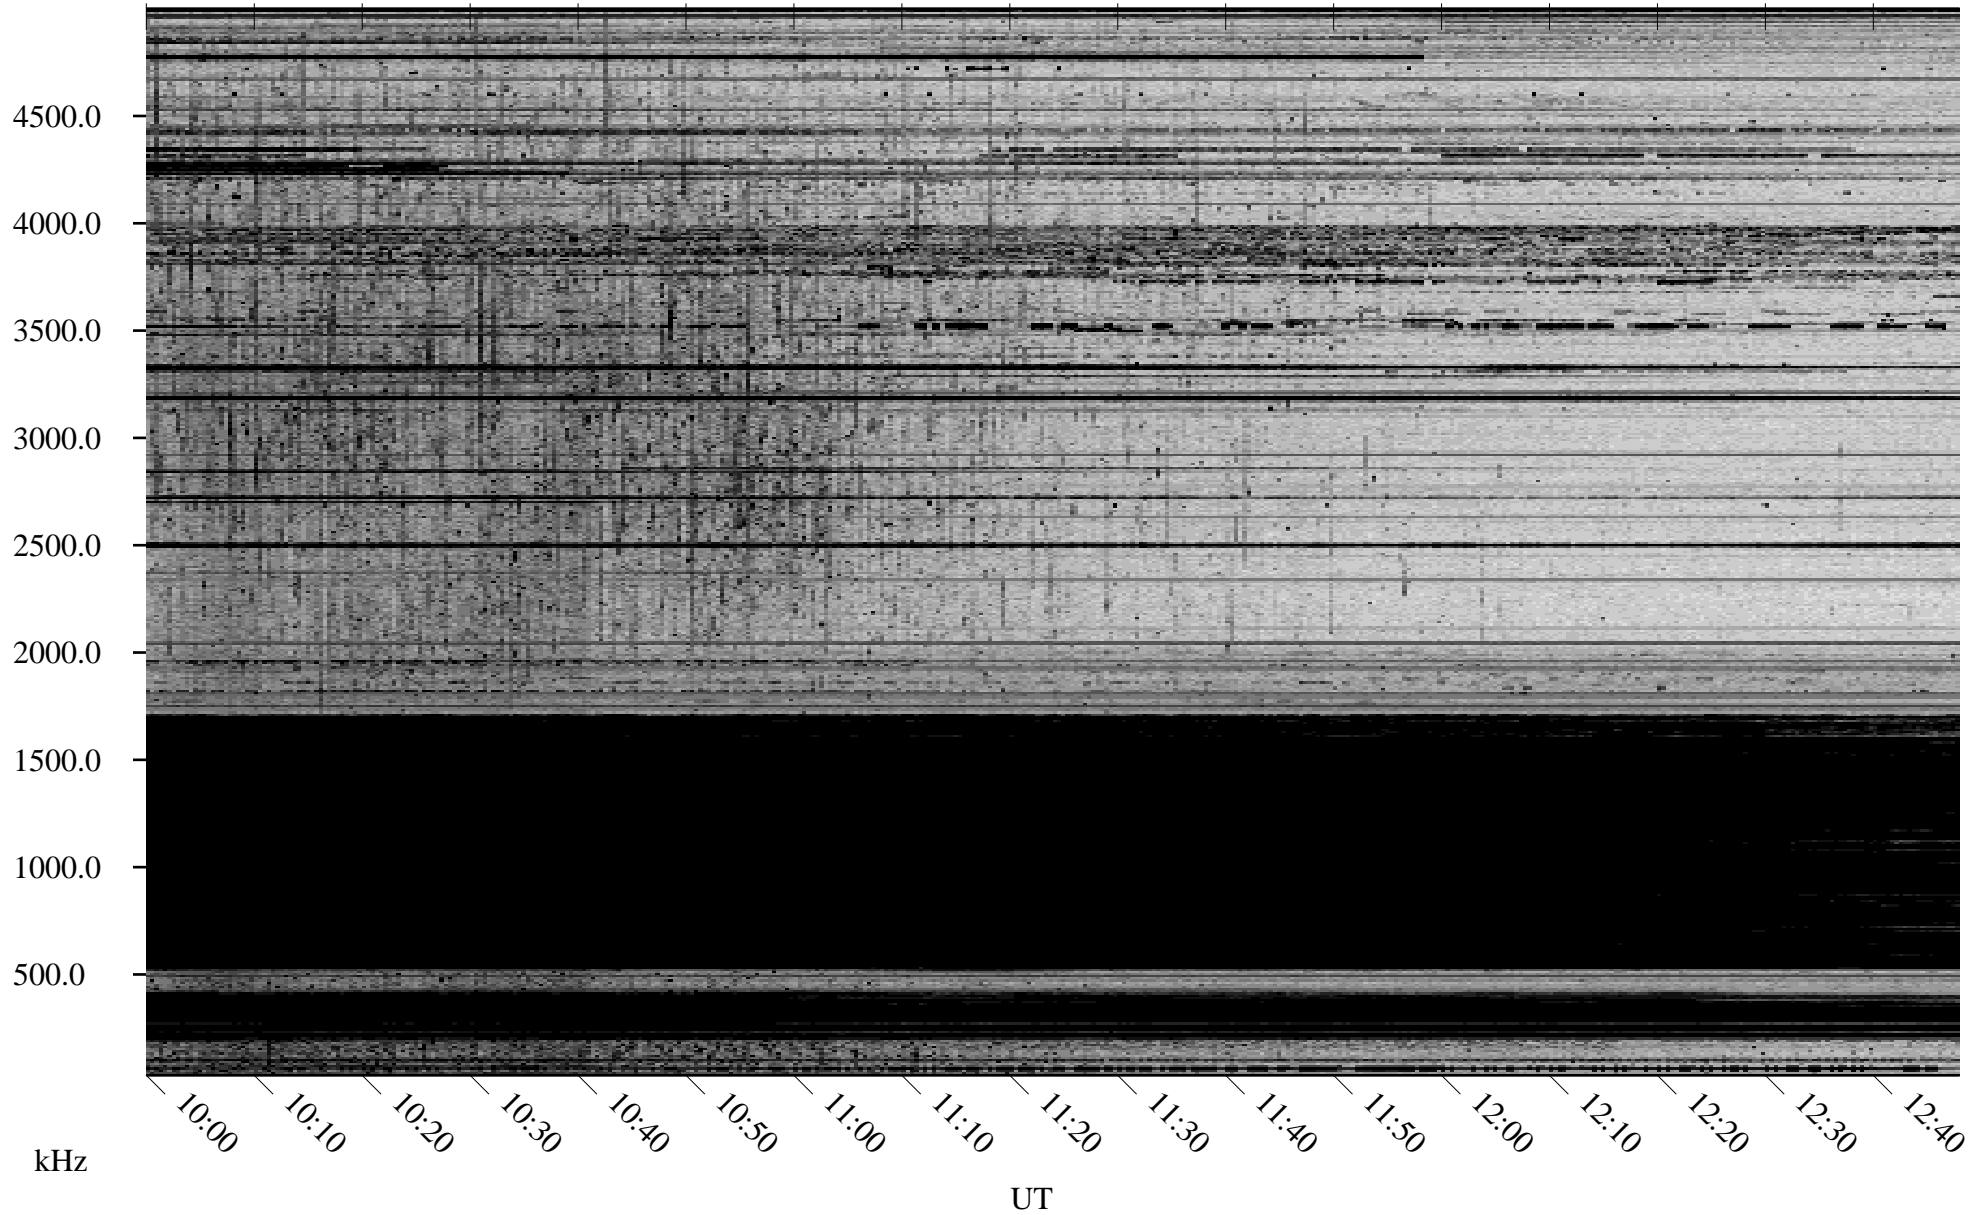

02/24/2010 Churchill, Manitoba

Linear Scale Black = 161 White = 15

ch100551.r00SUm max_12

Page 1

02/24/2010 Churchill, Manitoba

Linear Scale Black = 161 White = 15

ch100551.r00SUm max_12

Page 2

02/25/2010 Churchill, Manitoba

Linear Scale Black = 161 White = 15

ch100551.r00SUm max_12

Page 3

02/25/2010 Churchill, Manitoba

Linear Scale Black = 161 White = 15

ch100551.r00SUm max_12

Page 4

02/25/2010 Churchill, Manitoba

Linear Scale Black = 161 White = 15

ch100551.r00SUm max_12

Page 5

02/25/2010 Churchill, Manitoba

Linear Scale Black = 161 White = 15

ch100551.r00SUm max_12

Page 6

02/25/2010 Churchill, Manitoba

Linear Scale Black = 161 White = 15

ch100551.r00SUm max_12

Page 7

02/25/2010 Churchill, Manitoba

Linear Scale Black = 161 White = 15

ch100551.r00SUm max_12