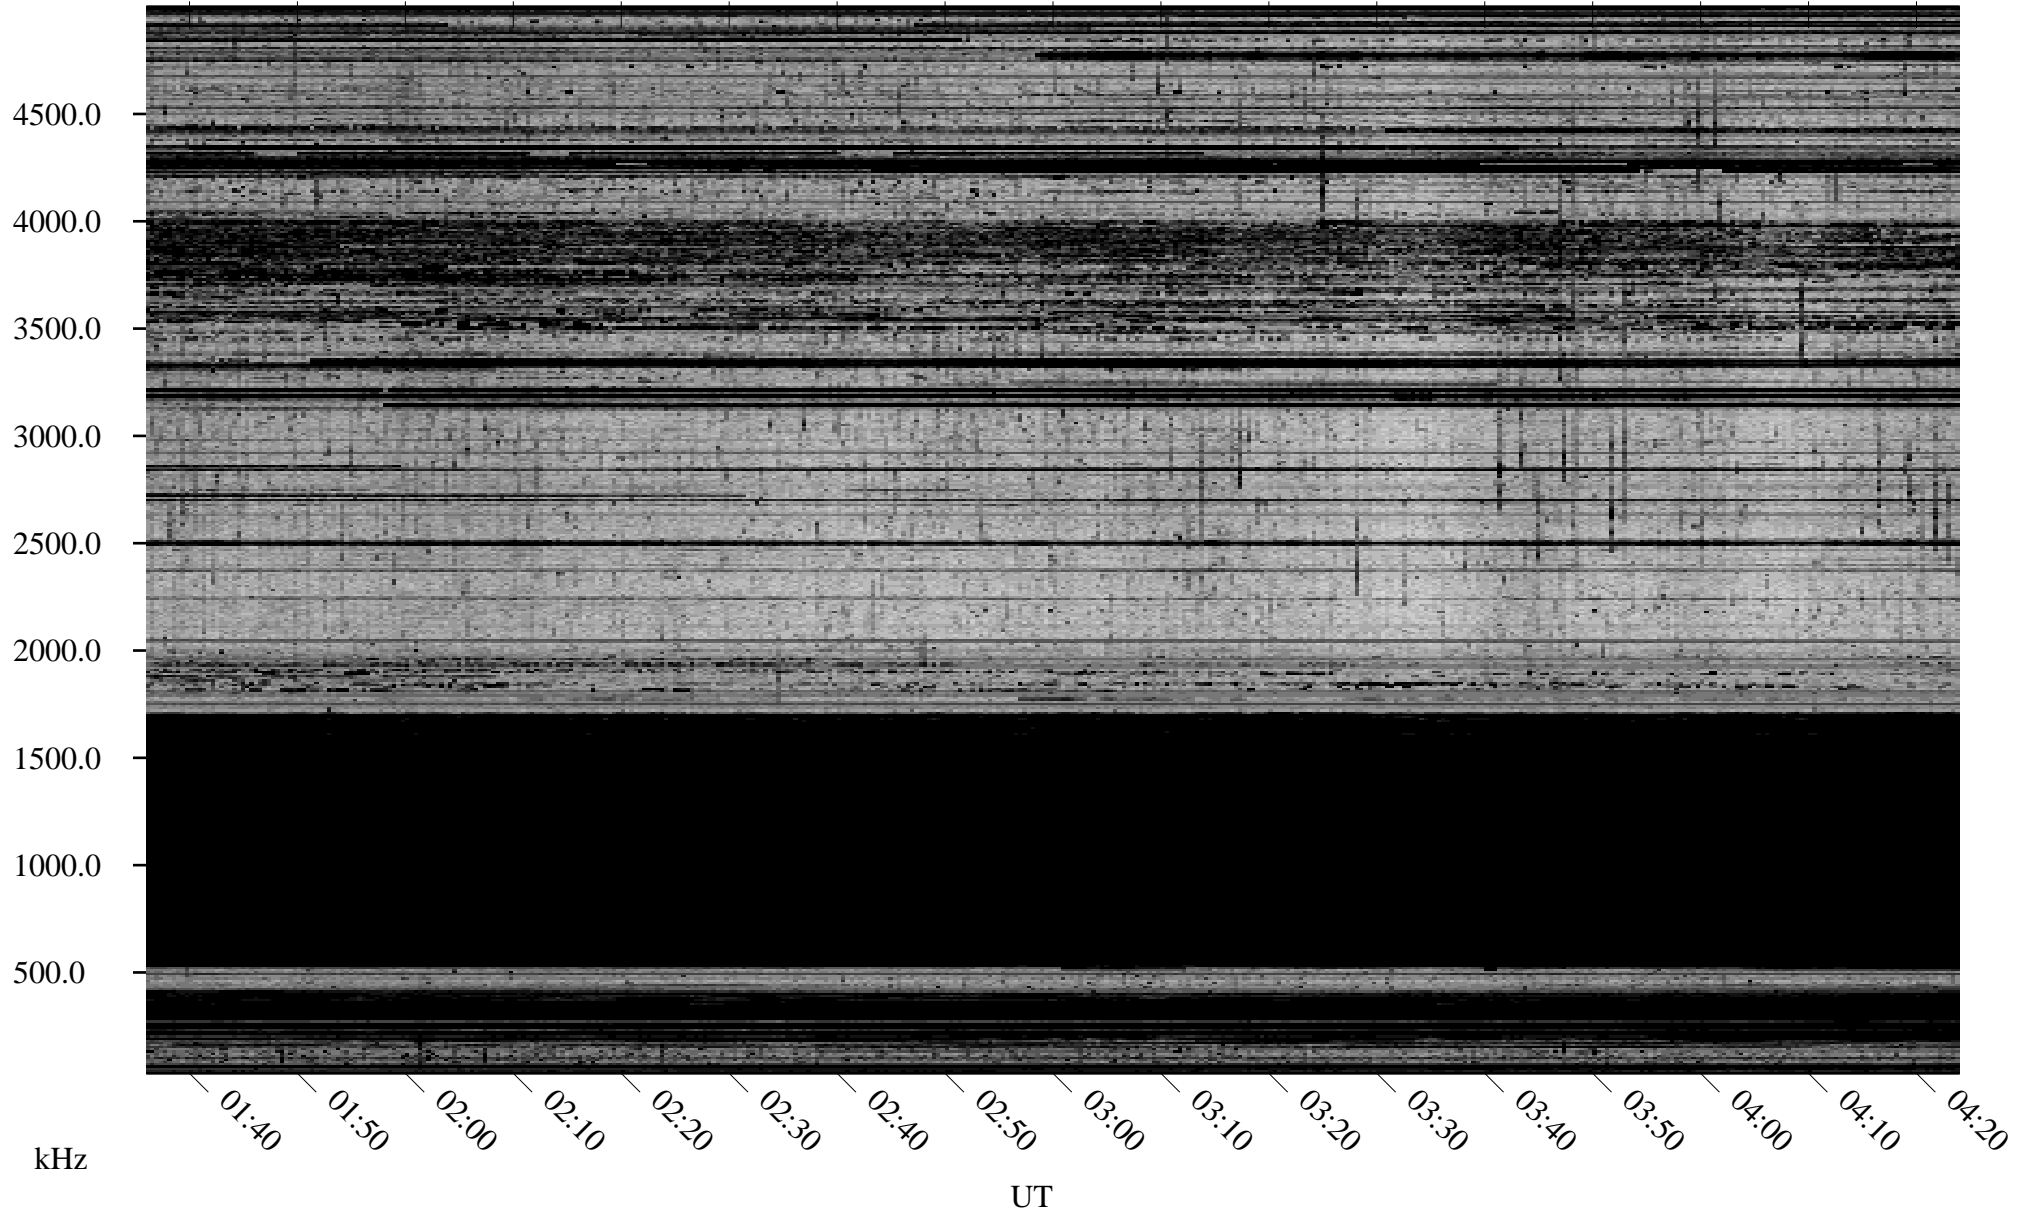

02/25/2010 Churchill, Manitoba

Linear Scale Black = 161 White = 15

ch10056l.r00SUm max_12

Page 1

02/25/2010 Churchill, Manitoba

Linear Scale Black = 161 White = 15

ch10056l.r00SUm max_12

Page 2

02/26/2010 Churchill, Manitoba

Linear Scale Black = 161 White = 15

ch10056l.r00SUm max_12

Page 3

02/26/2010 Churchill, Manitoba

Linear Scale Black = 161 White = 15

ch10056l.r00SUm max_12

Page 4

02/26/2010 Churchill, Manitoba

Linear Scale Black = 161 White = 15

ch10056l.r00SUm max_12

Page 5

02/26/2010 Churchill, Manitoba

Linear Scale Black = 161 White = 15

ch10056l.r00SUm max_12

Page 6

02/26/2010 Churchill, Manitoba

Linear Scale Black = 161 White = 15

ch10056l.r00SUm max_12

Page 7

02/26/2010 Churchill, Manitoba

Linear Scale Black = 161 White = 15

ch10056l.r00SUm max_12