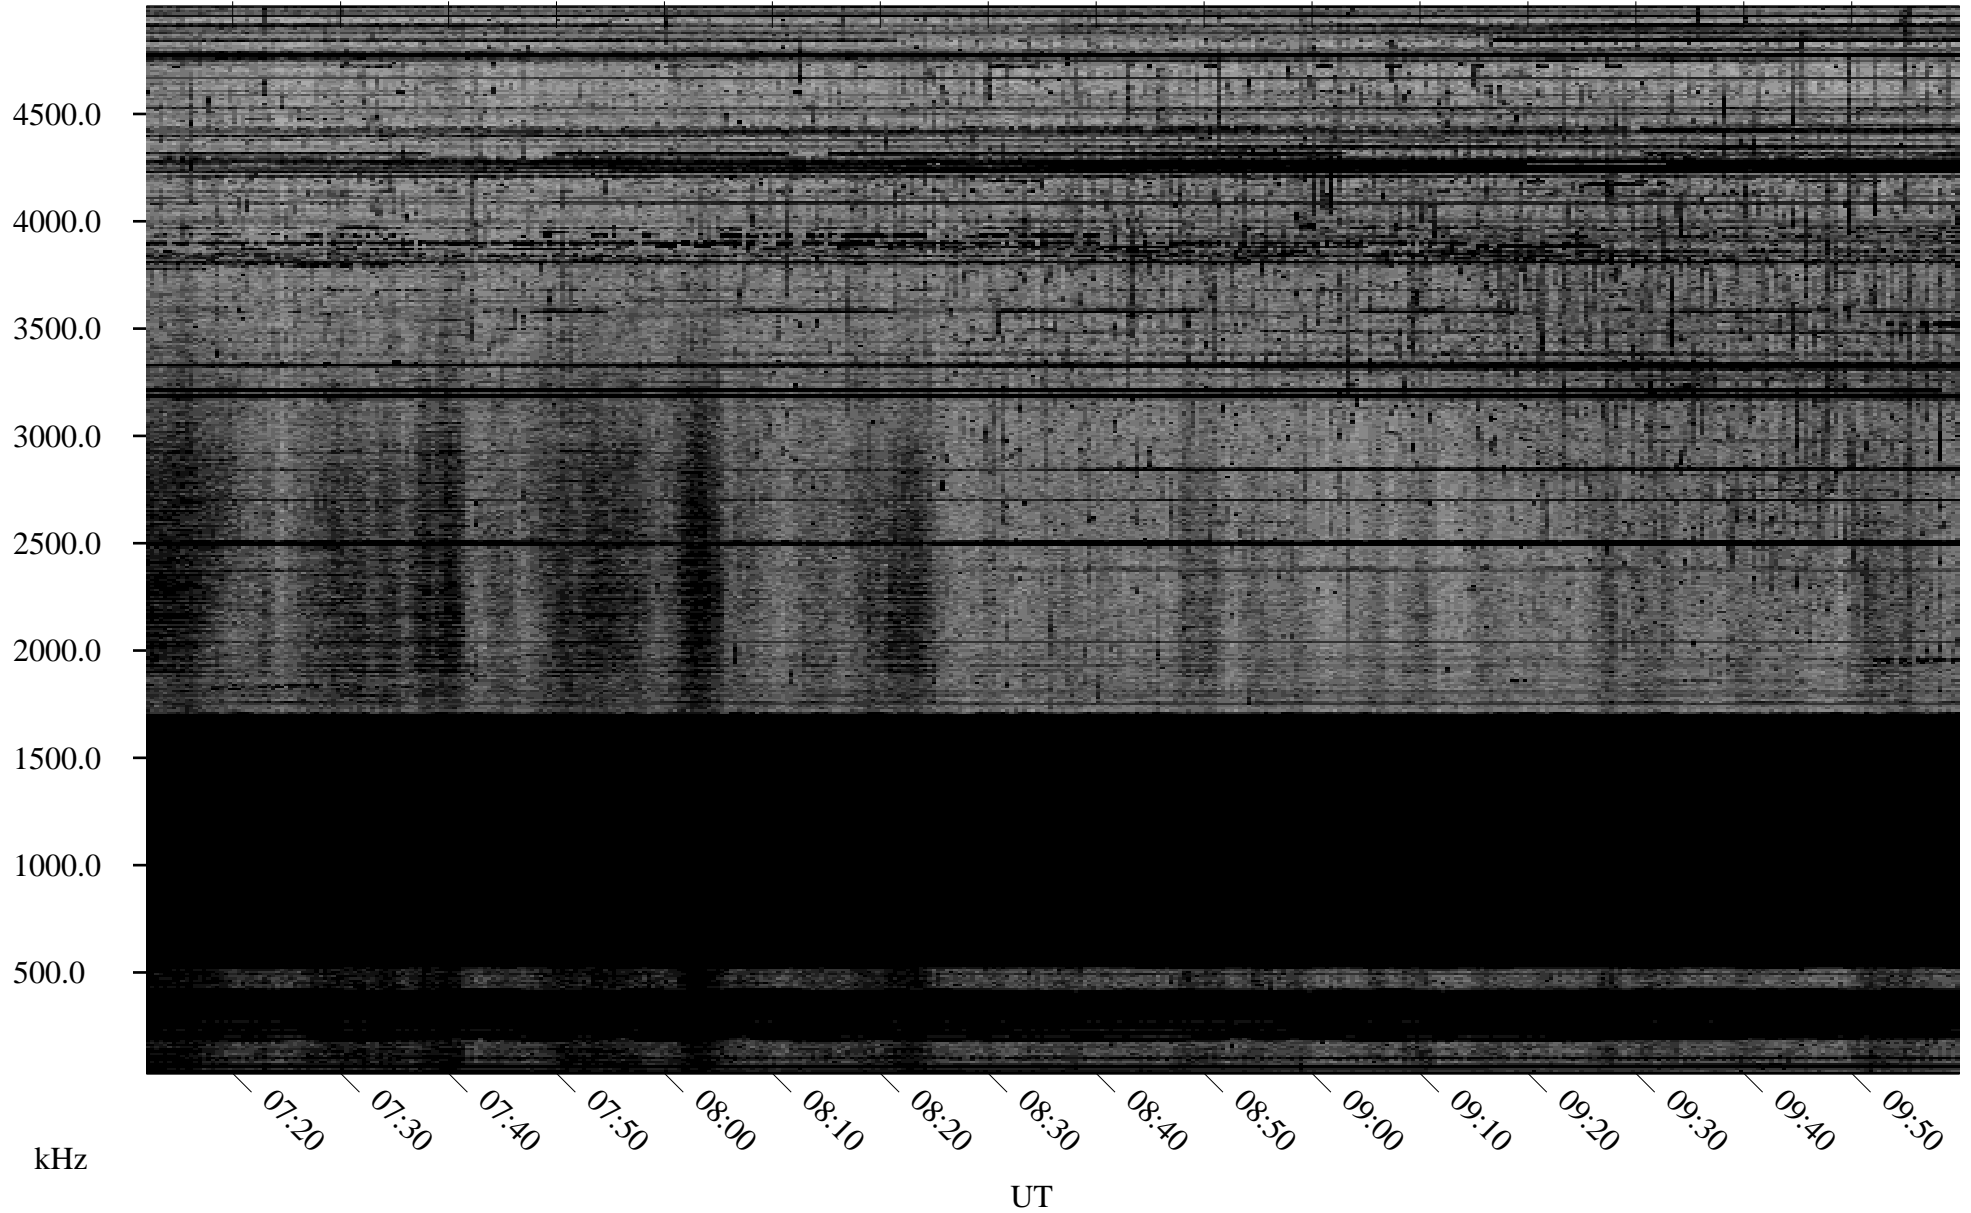

02/25/2010 Churchill, Manitoba

Linear Scale Black = 161 White = 15

ch10056l.r00SUm max_12

Page 1

02/25/2010 Churchill, Manitoba

Linear Scale Black = 161 White = 15

ch10056l.r00SUm max_12

Page 2

02/26/2010 Churchill, Manitoba

Linear Scale Black = 161 White = 15

ch10056l.r00SUm max_12

Page 3

02/26/2010 Churchill, Manitoba

Linear Scale Black = 161 White = 15

ch10056l.r00SUm max_12

Page 4

02/26/2010 Churchill, Manitoba

Linear Scale Black = 161 White = 15

ch10056l.r00SUm max_12

Page 5

02/26/2010 Churchill, Manitoba

Linear Scale Black = 161 White = 15

ch10056l.r00SUm max_12

Page 6

02/26/2010 Churchill, Manitoba

Linear Scale Black = 161 White = 15

ch10056l.r00SUm max_12

Page 7

02/26/2010 Churchill, Manitoba

Linear Scale Black = 161 White = 15

ch10056l.r00SUm max_12