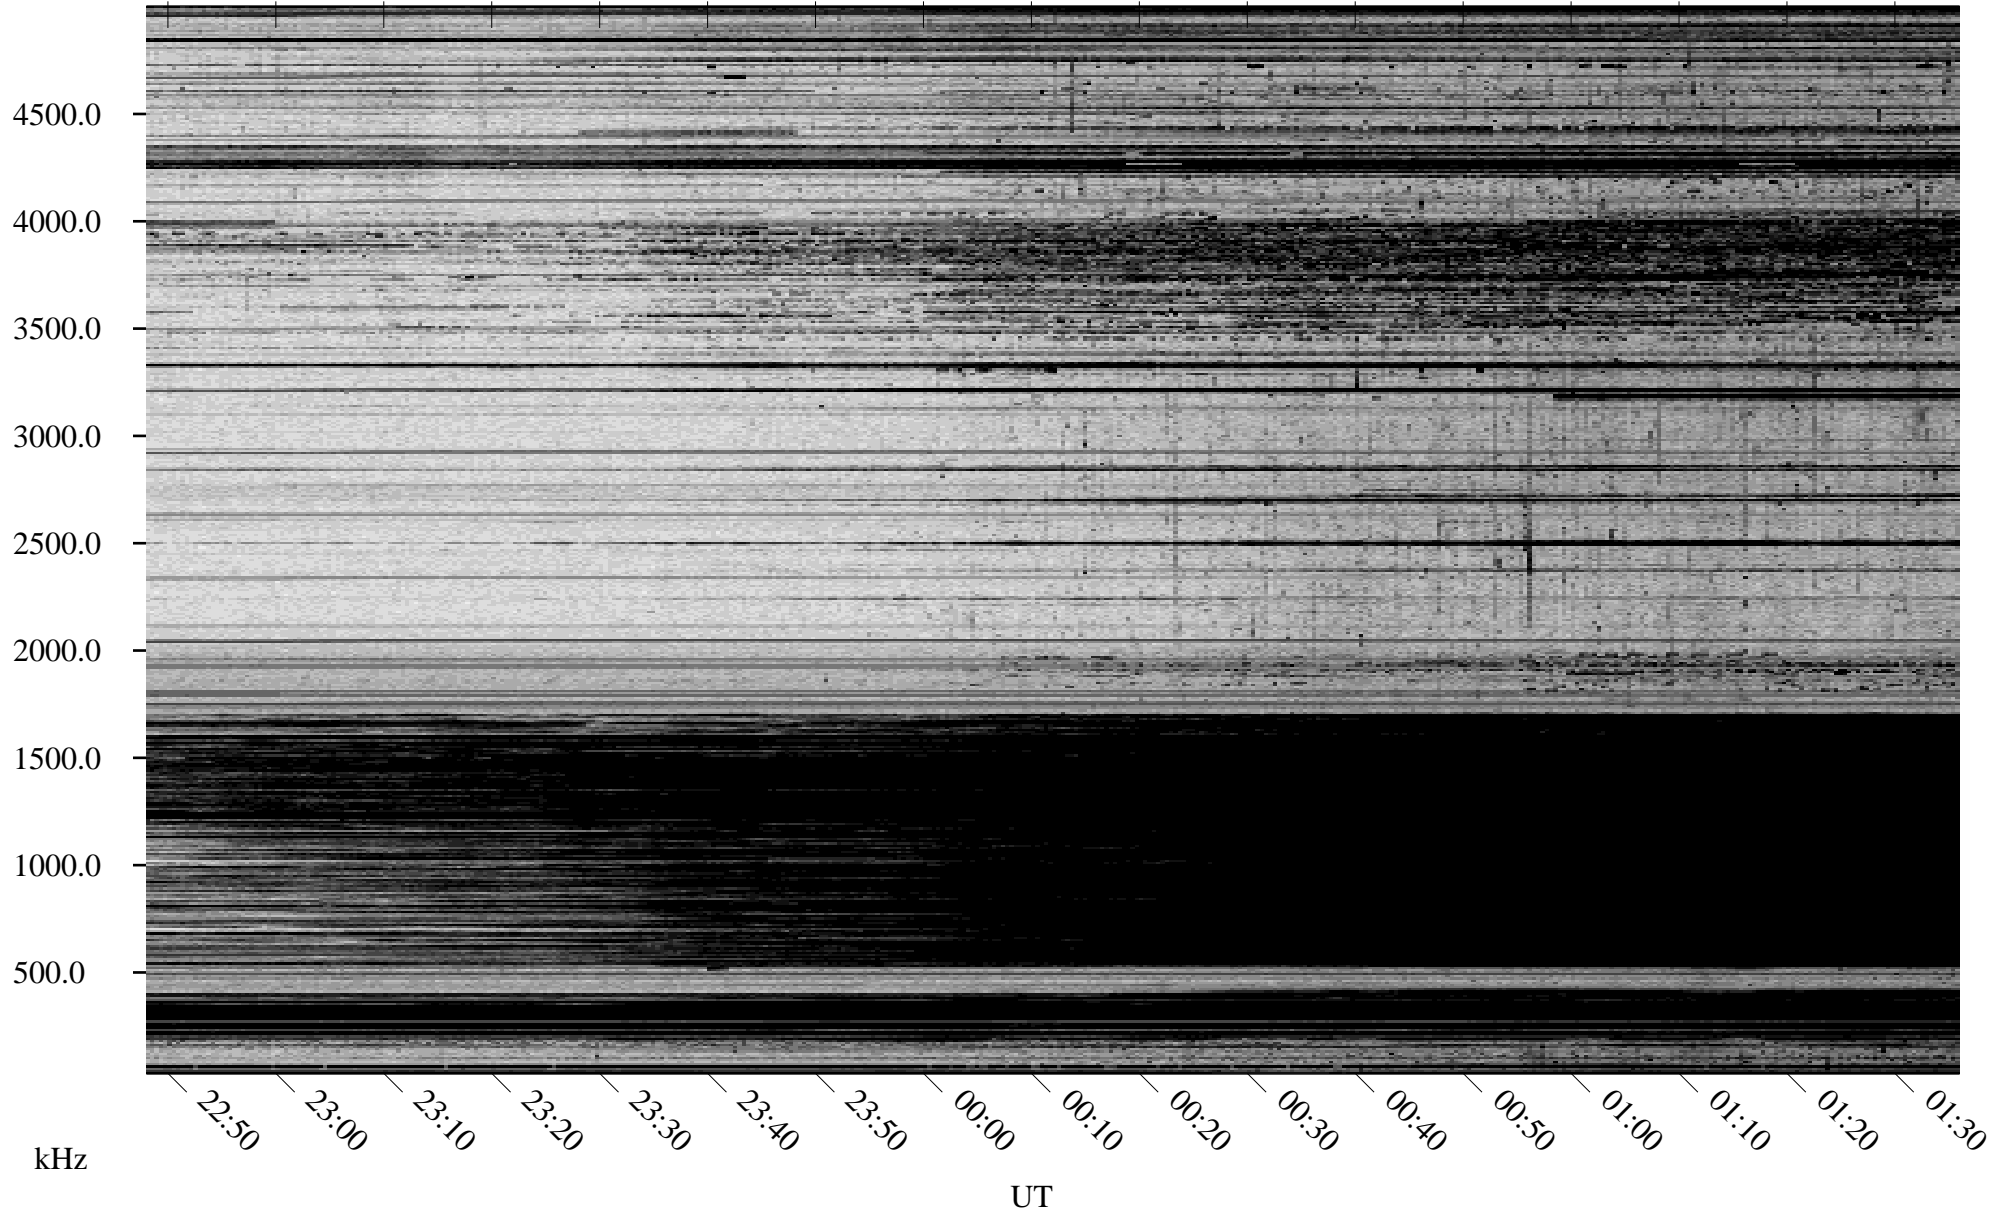

02/25/2010 Churchill, Manitoba

Linear Scale Black = 161 White = 15

ch10056l.r00SUm max_12

Page 1

02/25/2010 Churchill, Manitoba

Linear Scale Black = 161 White = 15

ch10056l.r00SUm max_12

Page 2

02/26/2010 Churchill, Manitoba

Linear Scale Black = 161 White = 15

ch10056l.r00SUm max_12

Page 3

02/26/2010 Churchill, Manitoba

Linear Scale Black = 161 White = 15

ch10056l.r00SUm max_12

Page 4

02/26/2010 Churchill, Manitoba

Linear Scale Black = 161 White = 15

ch10056l.r00SUm max_12

Page 5

02/26/2010 Churchill, Manitoba

Linear Scale Black = 161 White = 15

ch10056l.r00SUm max_12

Page 6

02/26/2010 Churchill, Manitoba

Linear Scale Black = 161 White = 15

ch10056l.r00SUm max_12

Page 7

02/26/2010 Churchill, Manitoba

Linear Scale Black = 161 White = 15

ch10056l.r00SUm max_12