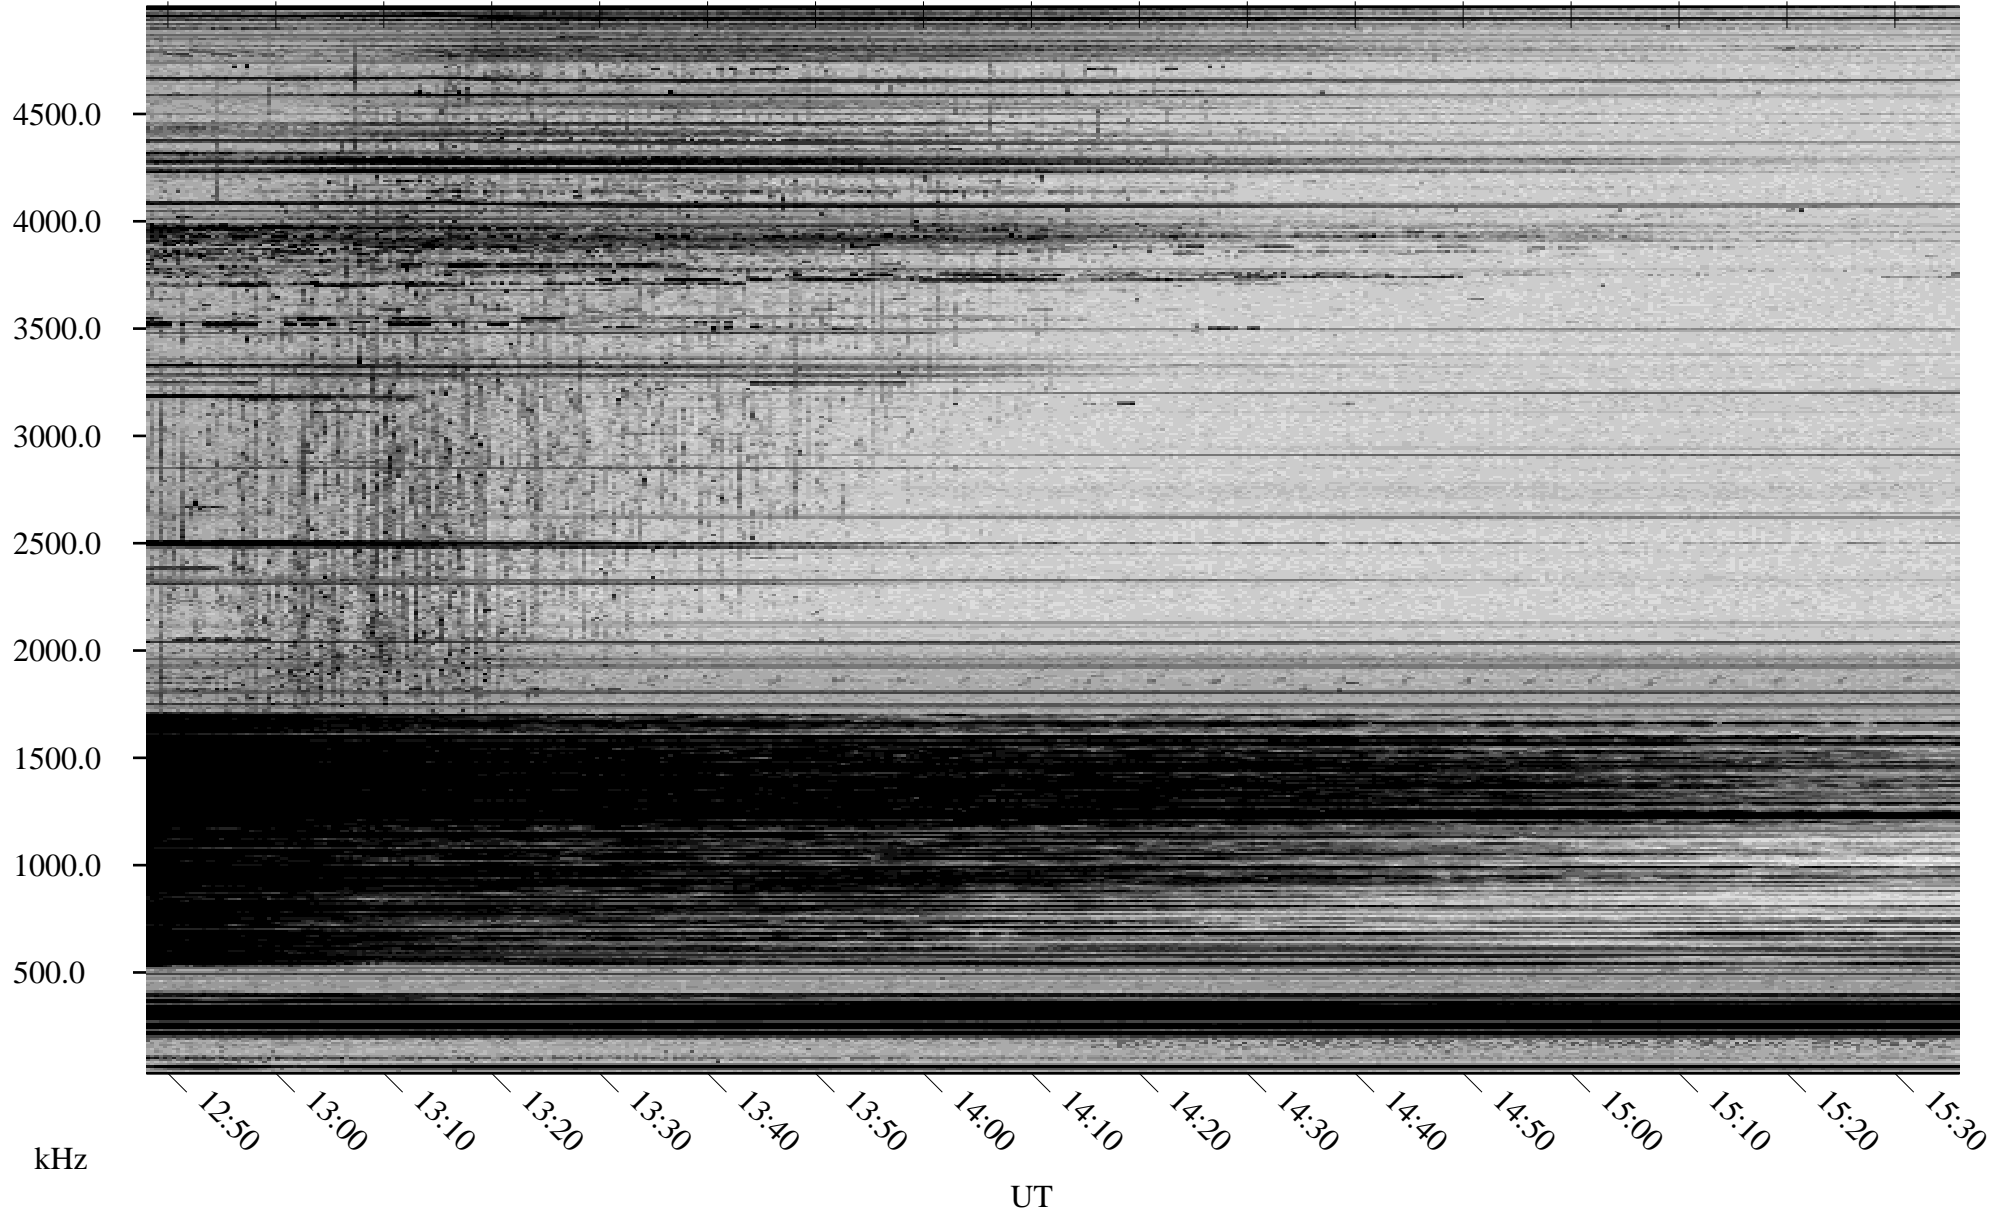

02/25/2010 Churchill, Manitoba

Linear Scale Black = 161 White = 15

ch10056l.r00SUm max_12

Page 1

02/25/2010 Churchill, Manitoba

Linear Scale Black = 161 White = 15

ch10056l.r00SUm max_12

Page 2

02/26/2010 Churchill, Manitoba

Linear Scale Black = 161 White = 15

ch10056l.r00SUm max_12

Page 3

02/26/2010 Churchill, Manitoba

Linear Scale Black = 161 White = 15

ch10056l.r00SUm max_12

Page 4

02/26/2010 Churchill, Manitoba

Linear Scale Black = 161 White = 15

ch10056l.r00SUm max_12

Page 5

02/26/2010 Churchill, Manitoba

Linear Scale Black = 161 White = 15

ch10056l.r00SUm max_12

Page 6

02/26/2010 Churchill, Manitoba

Linear Scale Black = 161 White = 15

ch10056l.r00SUm max_12

Page 7

02/26/2010 Churchill, Manitoba

Linear Scale Black = 161 White = 15

ch10056l.r00SUm max_12