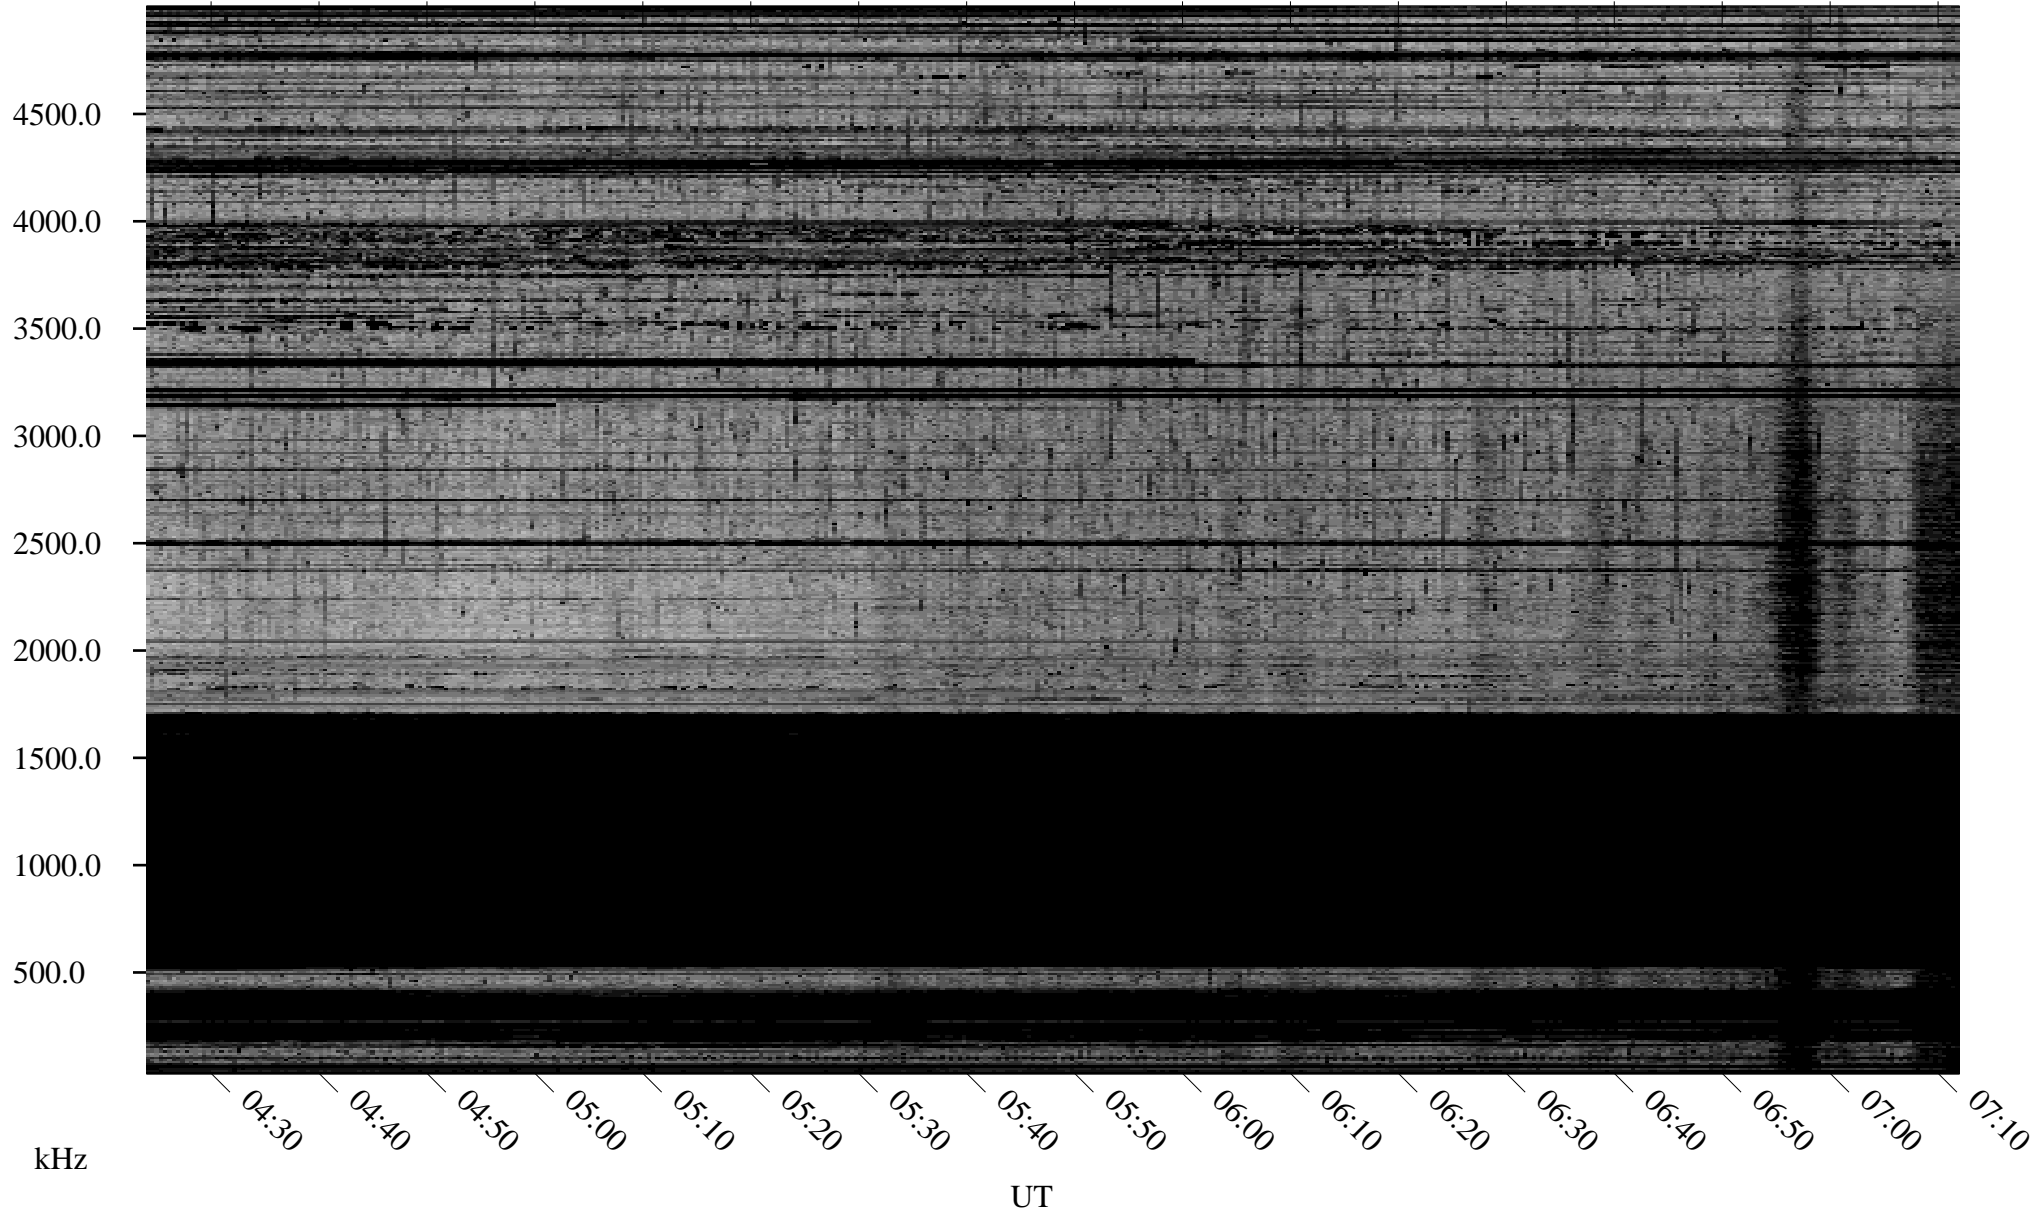

02/25/2010 Churchill, Manitoba

Linear Scale Black = 161 White = 15

ch10056l.r00SUm max_12

Page 1

02/25/2010 Churchill, Manitoba

Linear Scale Black = 161 White = 15

ch10056l.r00SUm max_12

Page 2

02/26/2010 Churchill, Manitoba

Linear Scale Black = 161 White = 15

ch10056l.r00SUm max_12

Page 3

02/26/2010 Churchill, Manitoba

Linear Scale Black = 161 White = 15

ch10056l.r00SUm max_12

Page 4

02/26/2010 Churchill, Manitoba

Linear Scale Black = 161 White = 15

ch10056l.r00SUm max_12

Page 5

02/26/2010 Churchill, Manitoba

Linear Scale Black = 161 White = 15

ch10056l.r00SUm max_12

Page 6

02/26/2010 Churchill, Manitoba

Linear Scale Black = 161 White = 15

ch10056l.r00SUm max_12

Page 7

02/26/2010 Churchill, Manitoba

Linear Scale Black = 161 White = 15

ch10056l.r00SUm max_12