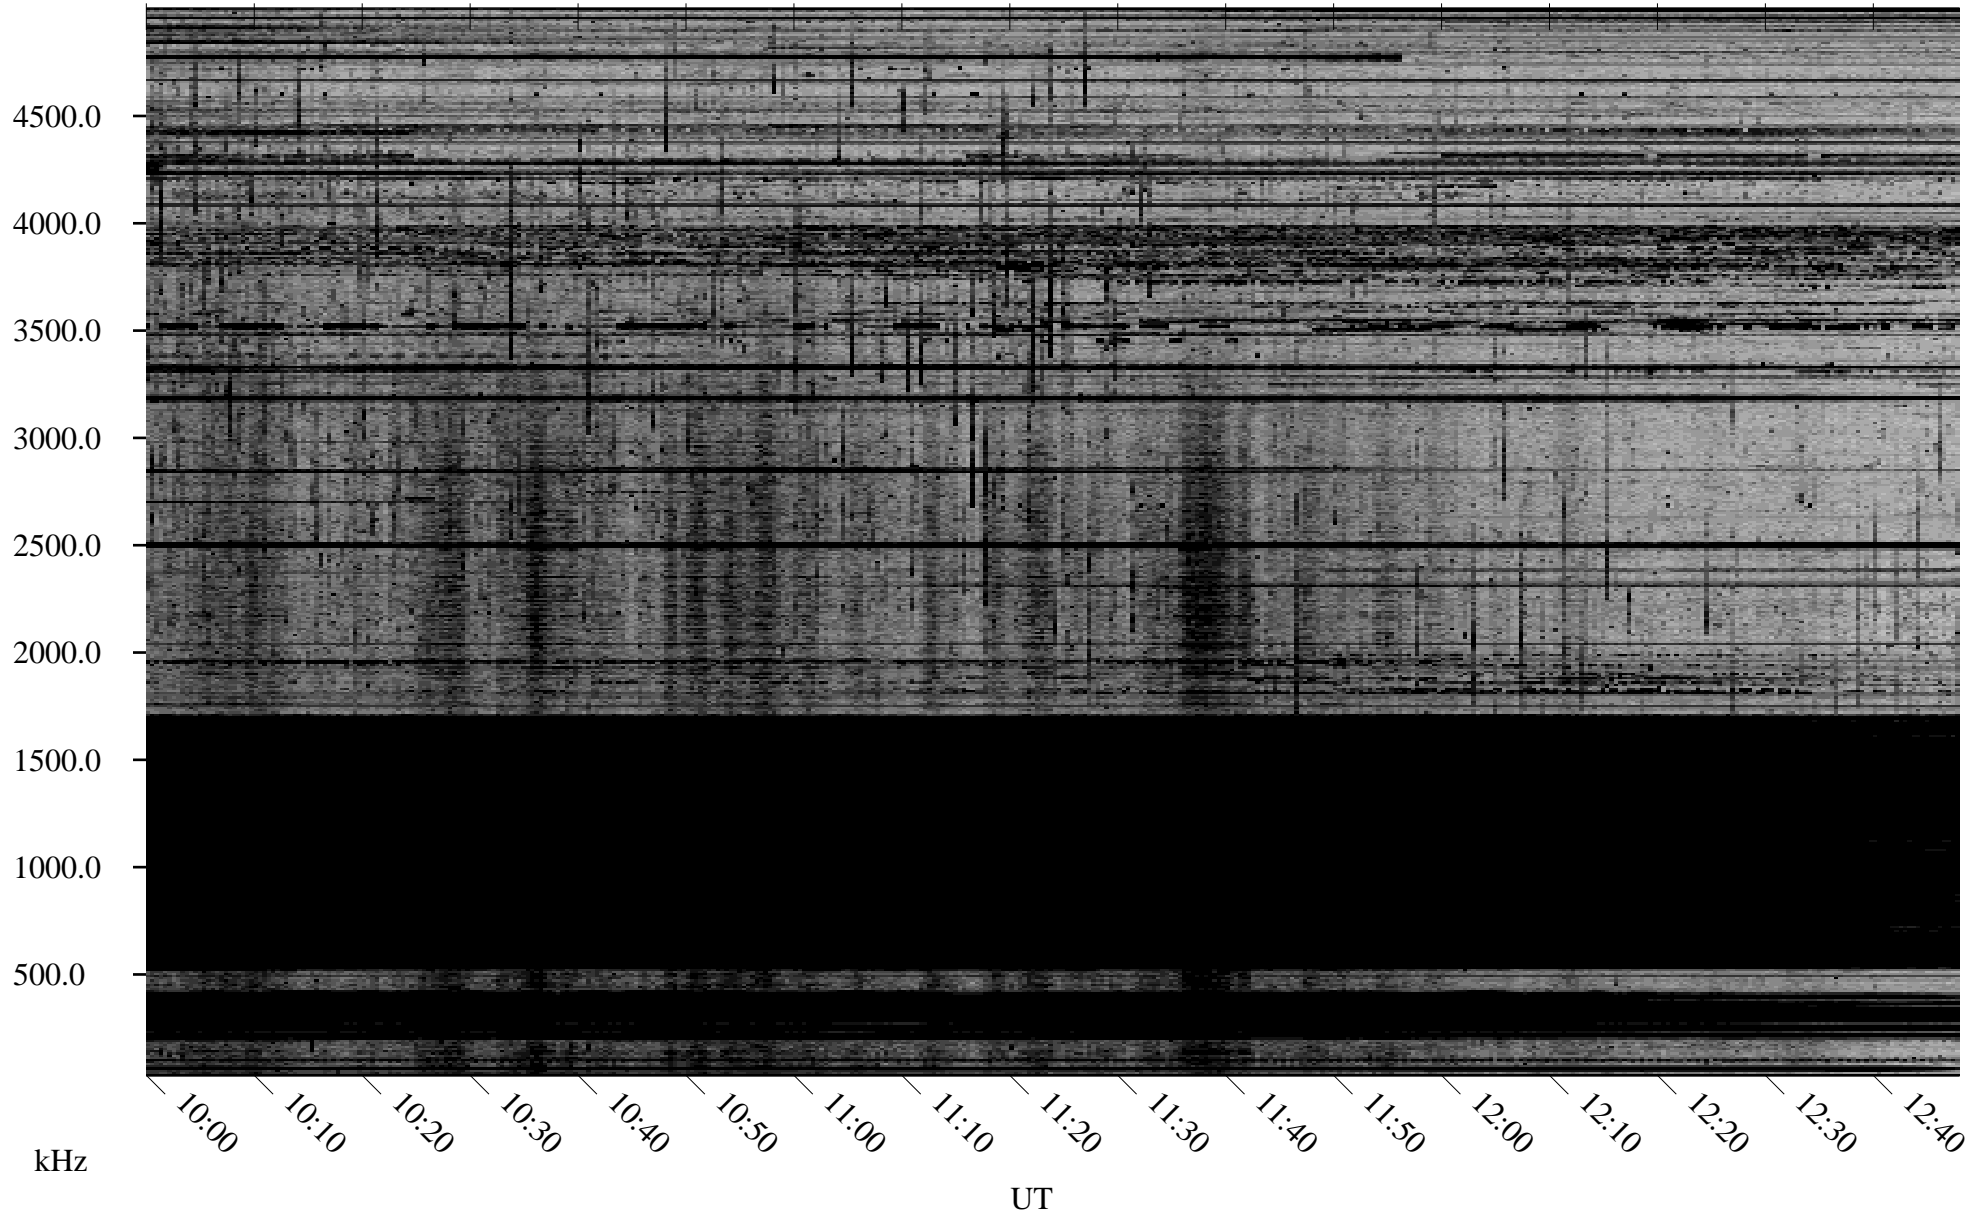

02/25/2010 Churchill, Manitoba

Linear Scale Black = 161 White = 15

ch10056l.r00SUm max_12

Page 1

02/25/2010 Churchill, Manitoba

Linear Scale Black = 161 White = 15

ch10056l.r00SUm max_12

Page 2

02/26/2010 Churchill, Manitoba

Linear Scale Black = 161 White = 15

ch10056l.r00SUm max_12

Page 3

02/26/2010 Churchill, Manitoba

Linear Scale Black = 161 White = 15

ch10056l.r00SUm max_12

Page 4

02/26/2010 Churchill, Manitoba

Linear Scale Black = 161 White = 15

ch10056l.r00SUm max_12

Page 5

02/26/2010 Churchill, Manitoba

Linear Scale Black = 161 White = 15

ch10056l.r00SUm max_12

Page 6

02/26/2010 Churchill, Manitoba

Linear Scale Black = 161 White = 15

ch10056l.r00SUm max_12

Page 7

02/26/2010 Churchill, Manitoba

Linear Scale Black = 161 White = 15

ch10056l.r00SUm max_12