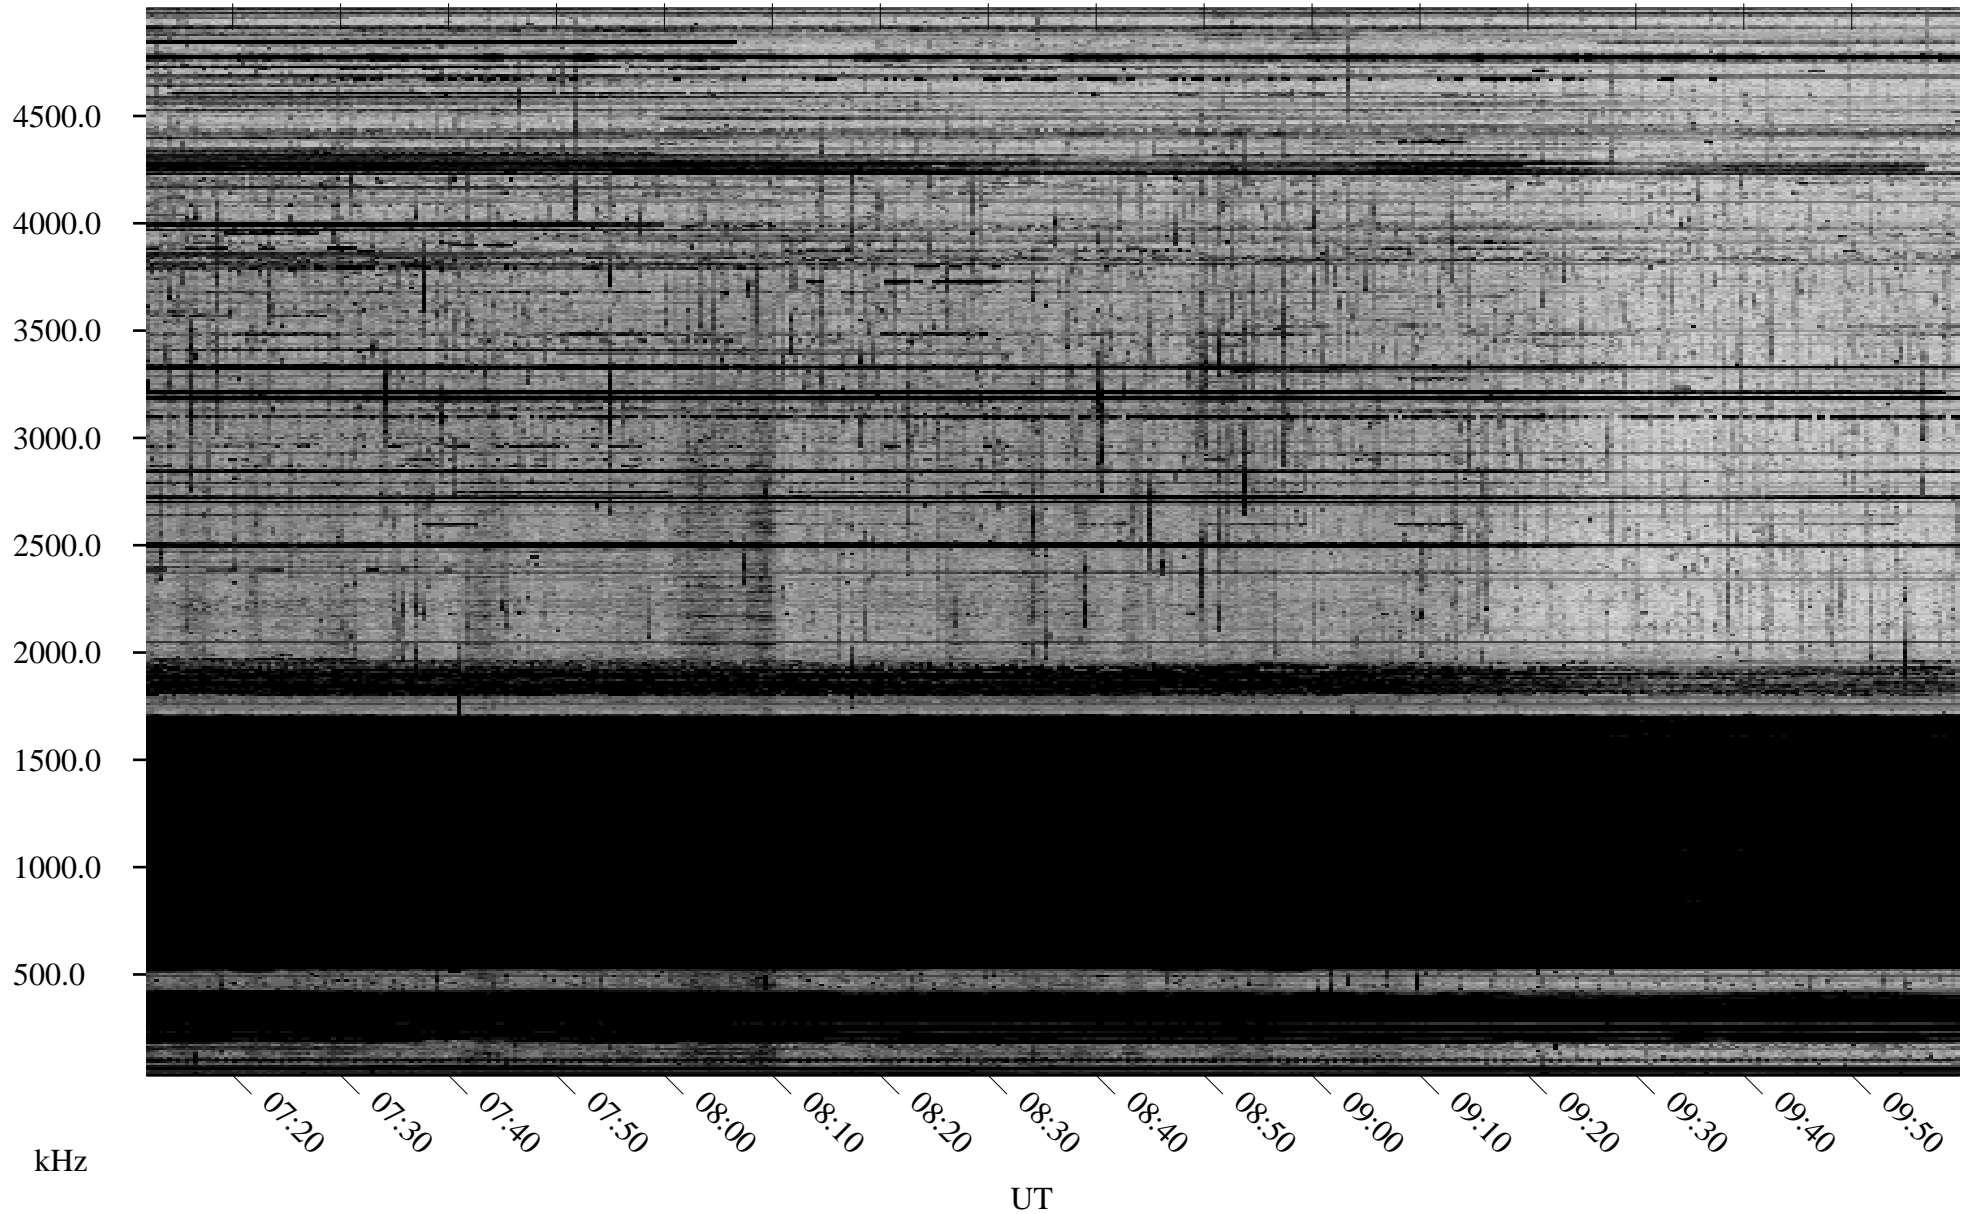

# 02/26/2010 Churchill, Manitoba

Linear Scale    Black = 161    White = 15

ch10057l.r00SUm max\_12

Page 1

# 02/27/2010 Churchill, Manitoba

Linear Scale    Black = 161    White = 15

ch10057l.r00SUm max\_12

Page 4

# 02/27/2010 Churchill, Manitoba

Linear Scale    Black = 161    White = 15

ch10057l.r00SUm max\_12

Page 5

# 02/27/2010 Churchill, Manitoba

Linear Scale    Black = 161    White = 15

ch10057l.r00SUm max\_12

Page 6