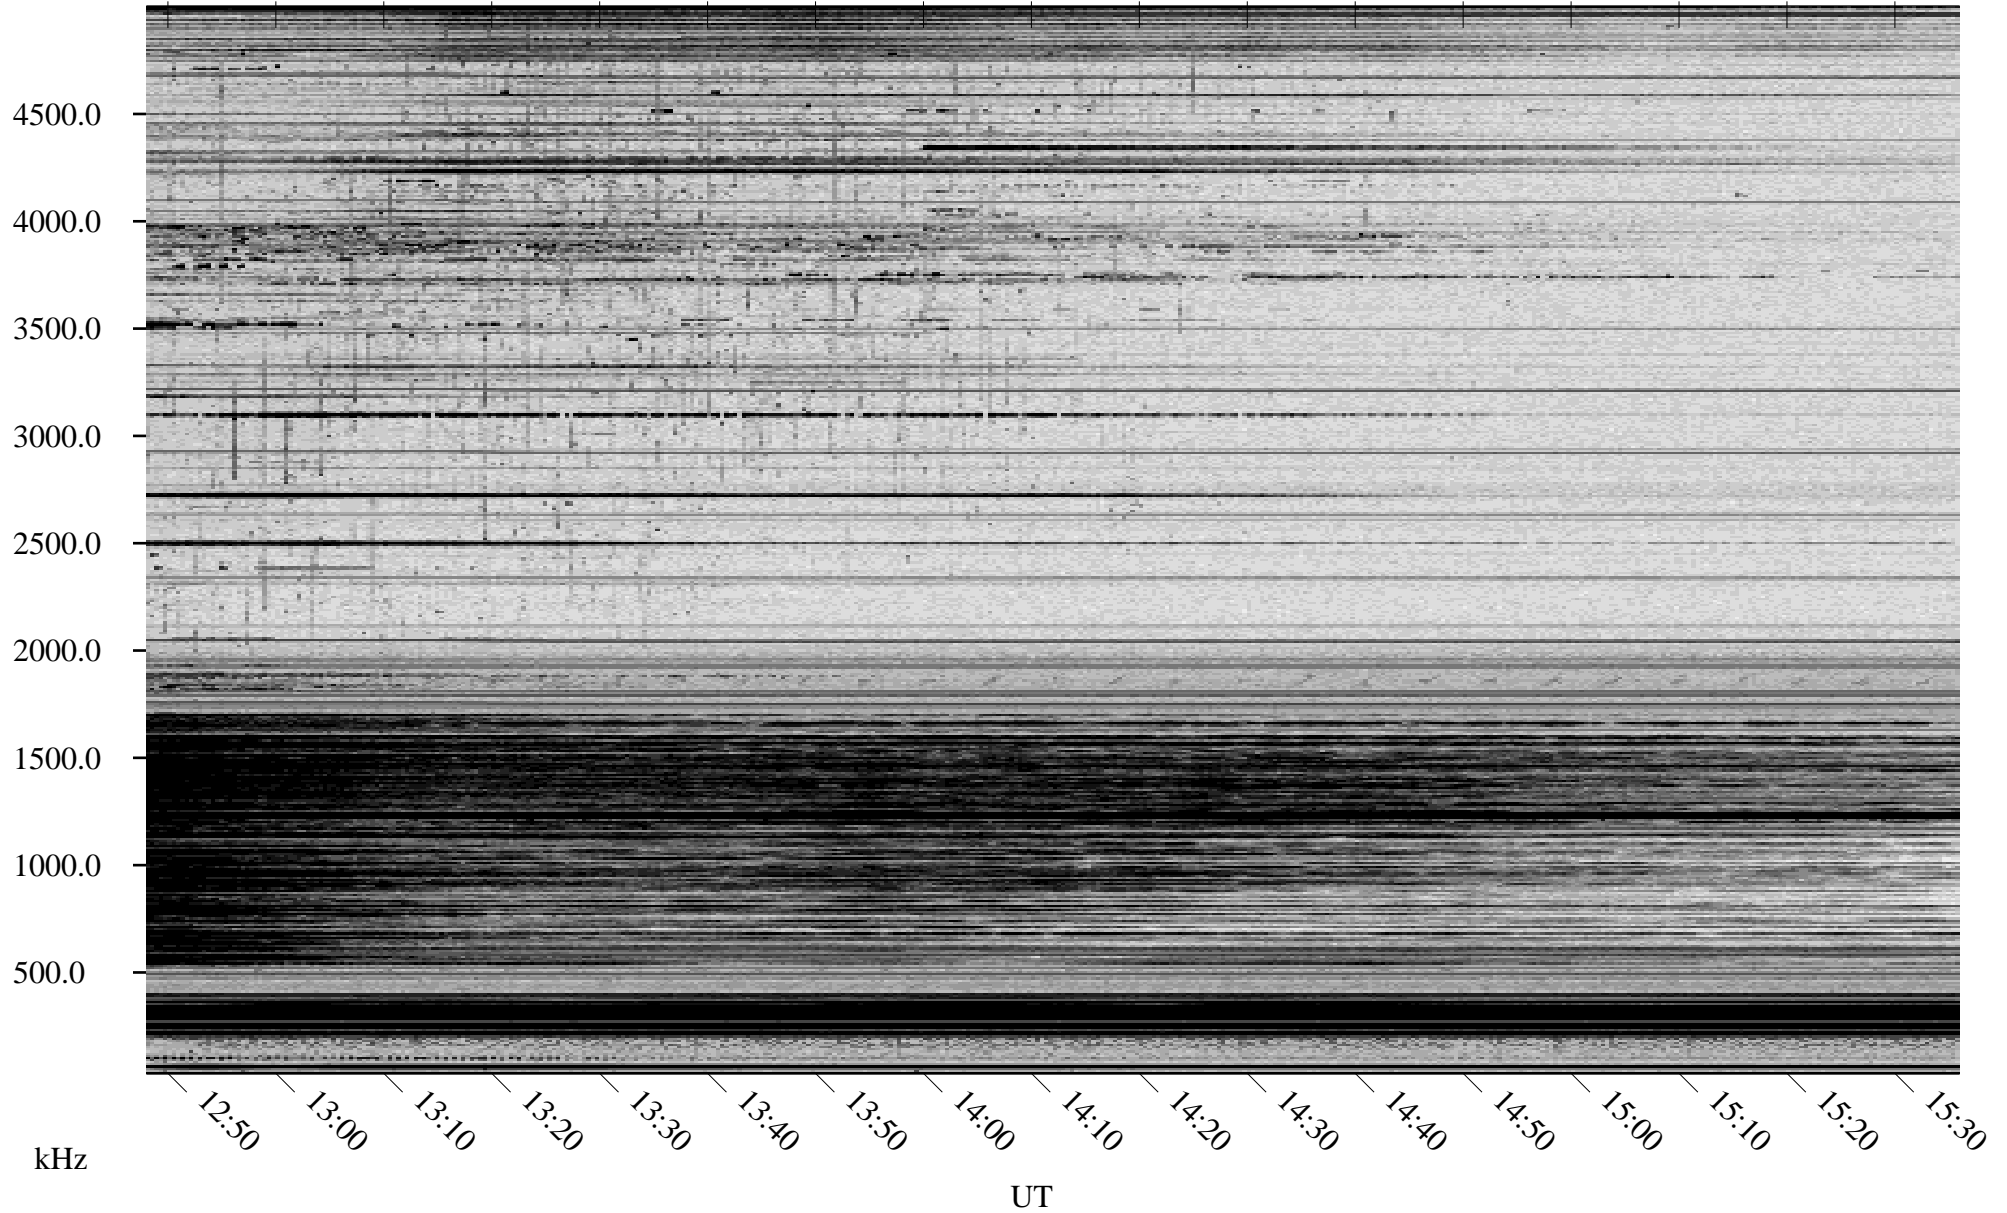

# 02/27/2010 Churchill, Manitoba

Linear Scale    Black = 161    White = 15

ch10057l.r00SUm max\_12

Page 5

# 02/27/2010 Churchill, Manitoba

Linear Scale    Black = 161    White = 15

ch10057l.r00SUm max\_12

Page 6

# 02/27/2010 Churchill, Manitoba

Linear Scale    Black = 161    White = 15

ch10057l.r00SUm max\_12

Page 7

# 02/27/2010 Churchill, Manitoba

Linear Scale    Black = 161    White = 15

ch10057l.r00SUm max\_12