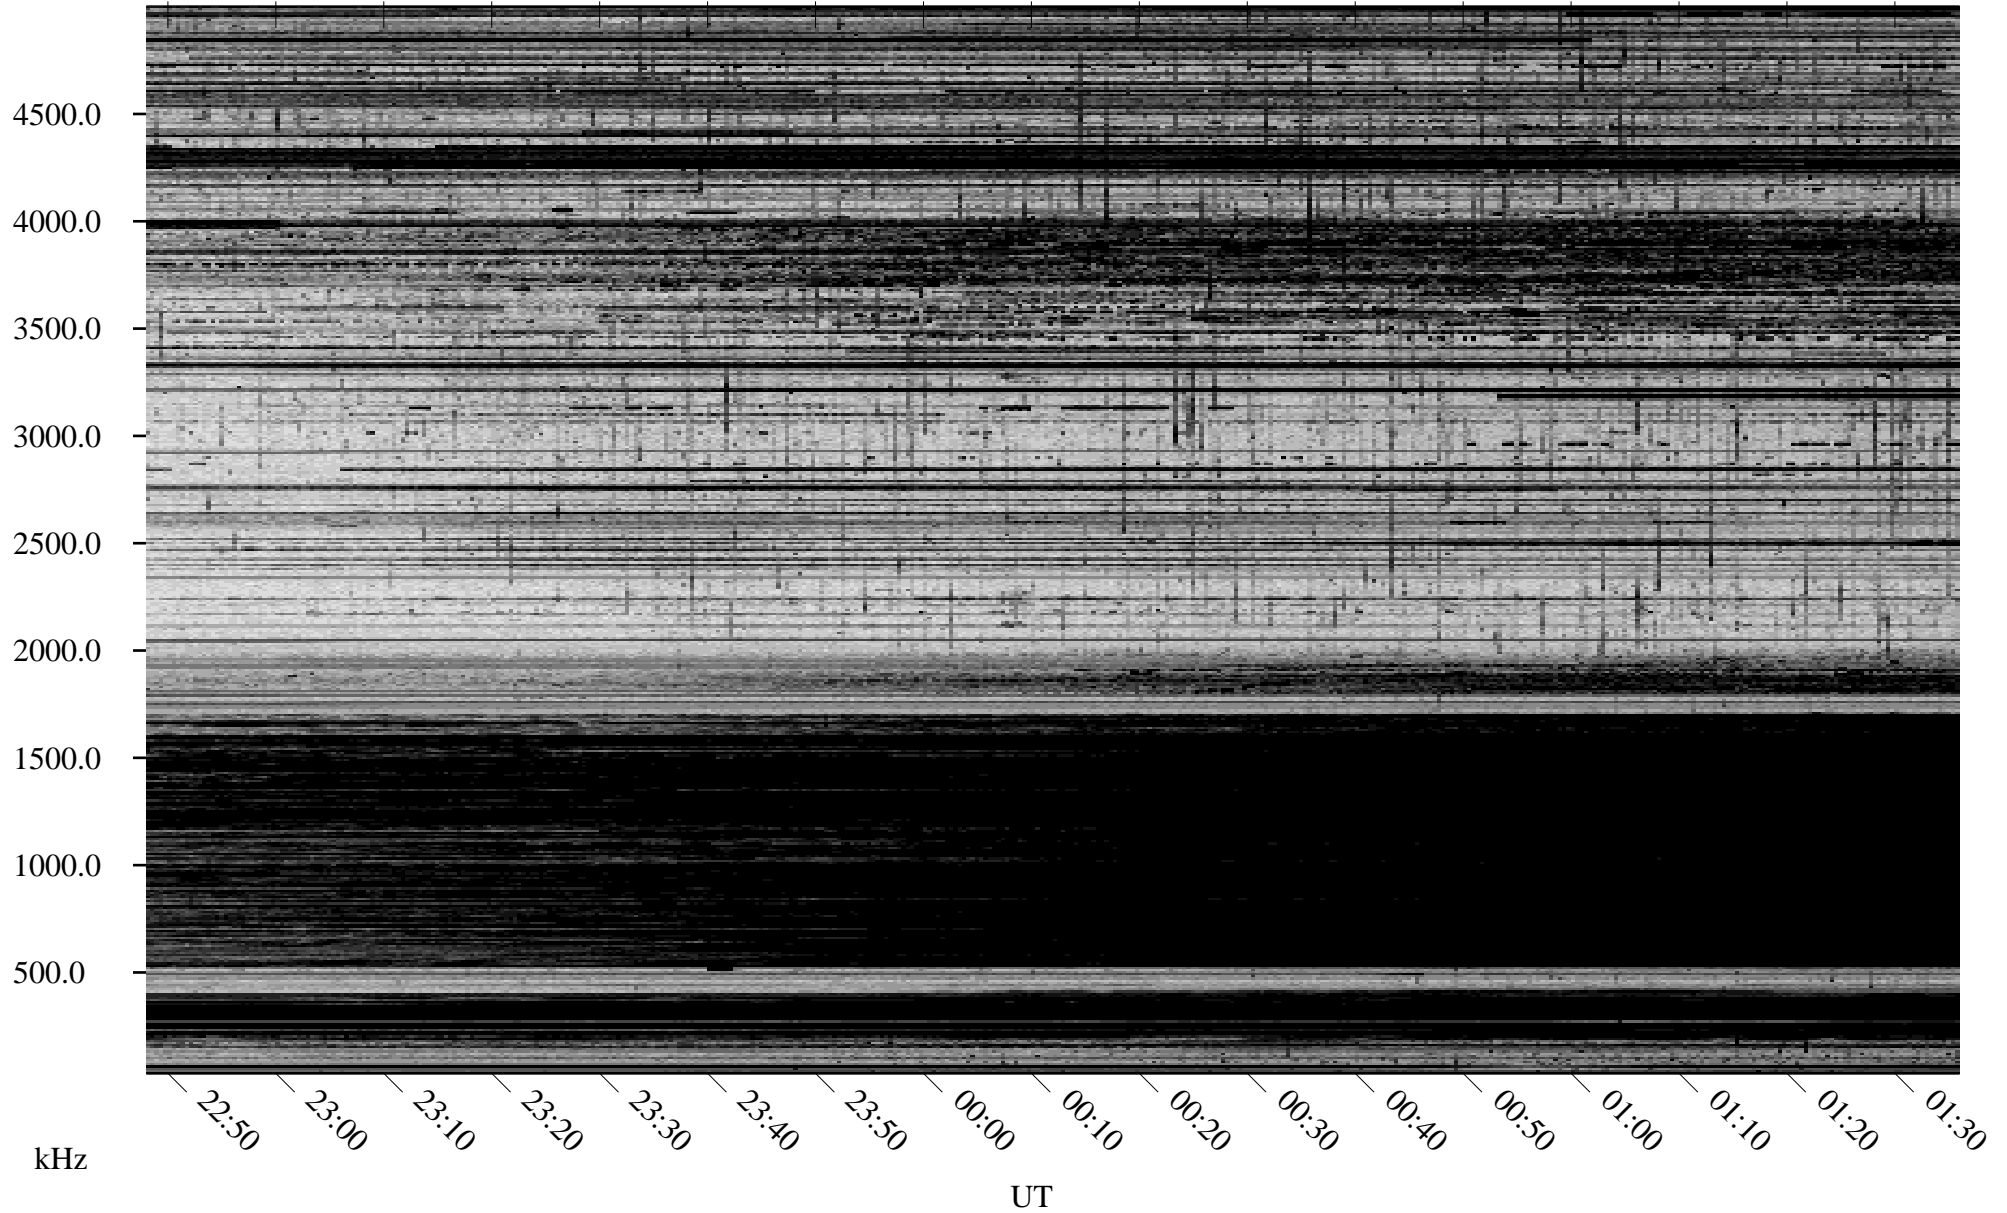

# 02/26/2010 Churchill, Manitoba

Linear Scale    Black = 161    White = 15

ch10057l.r00SUm max\_12

Page 1

# 02/26/2010 Churchill, Manitoba

Linear Scale    Black = 161    White = 15

ch10057l.r00SUm max\_12

Page 2

# 02/27/2010 Churchill, Manitoba

Linear Scale    Black = 161    White = 15

ch10057l.r00SUm max\_12

Page 3

# 02/27/2010 Churchill, Manitoba

Linear Scale    Black = 161    White = 15

ch10057l.r00SUm max\_12

Page 4