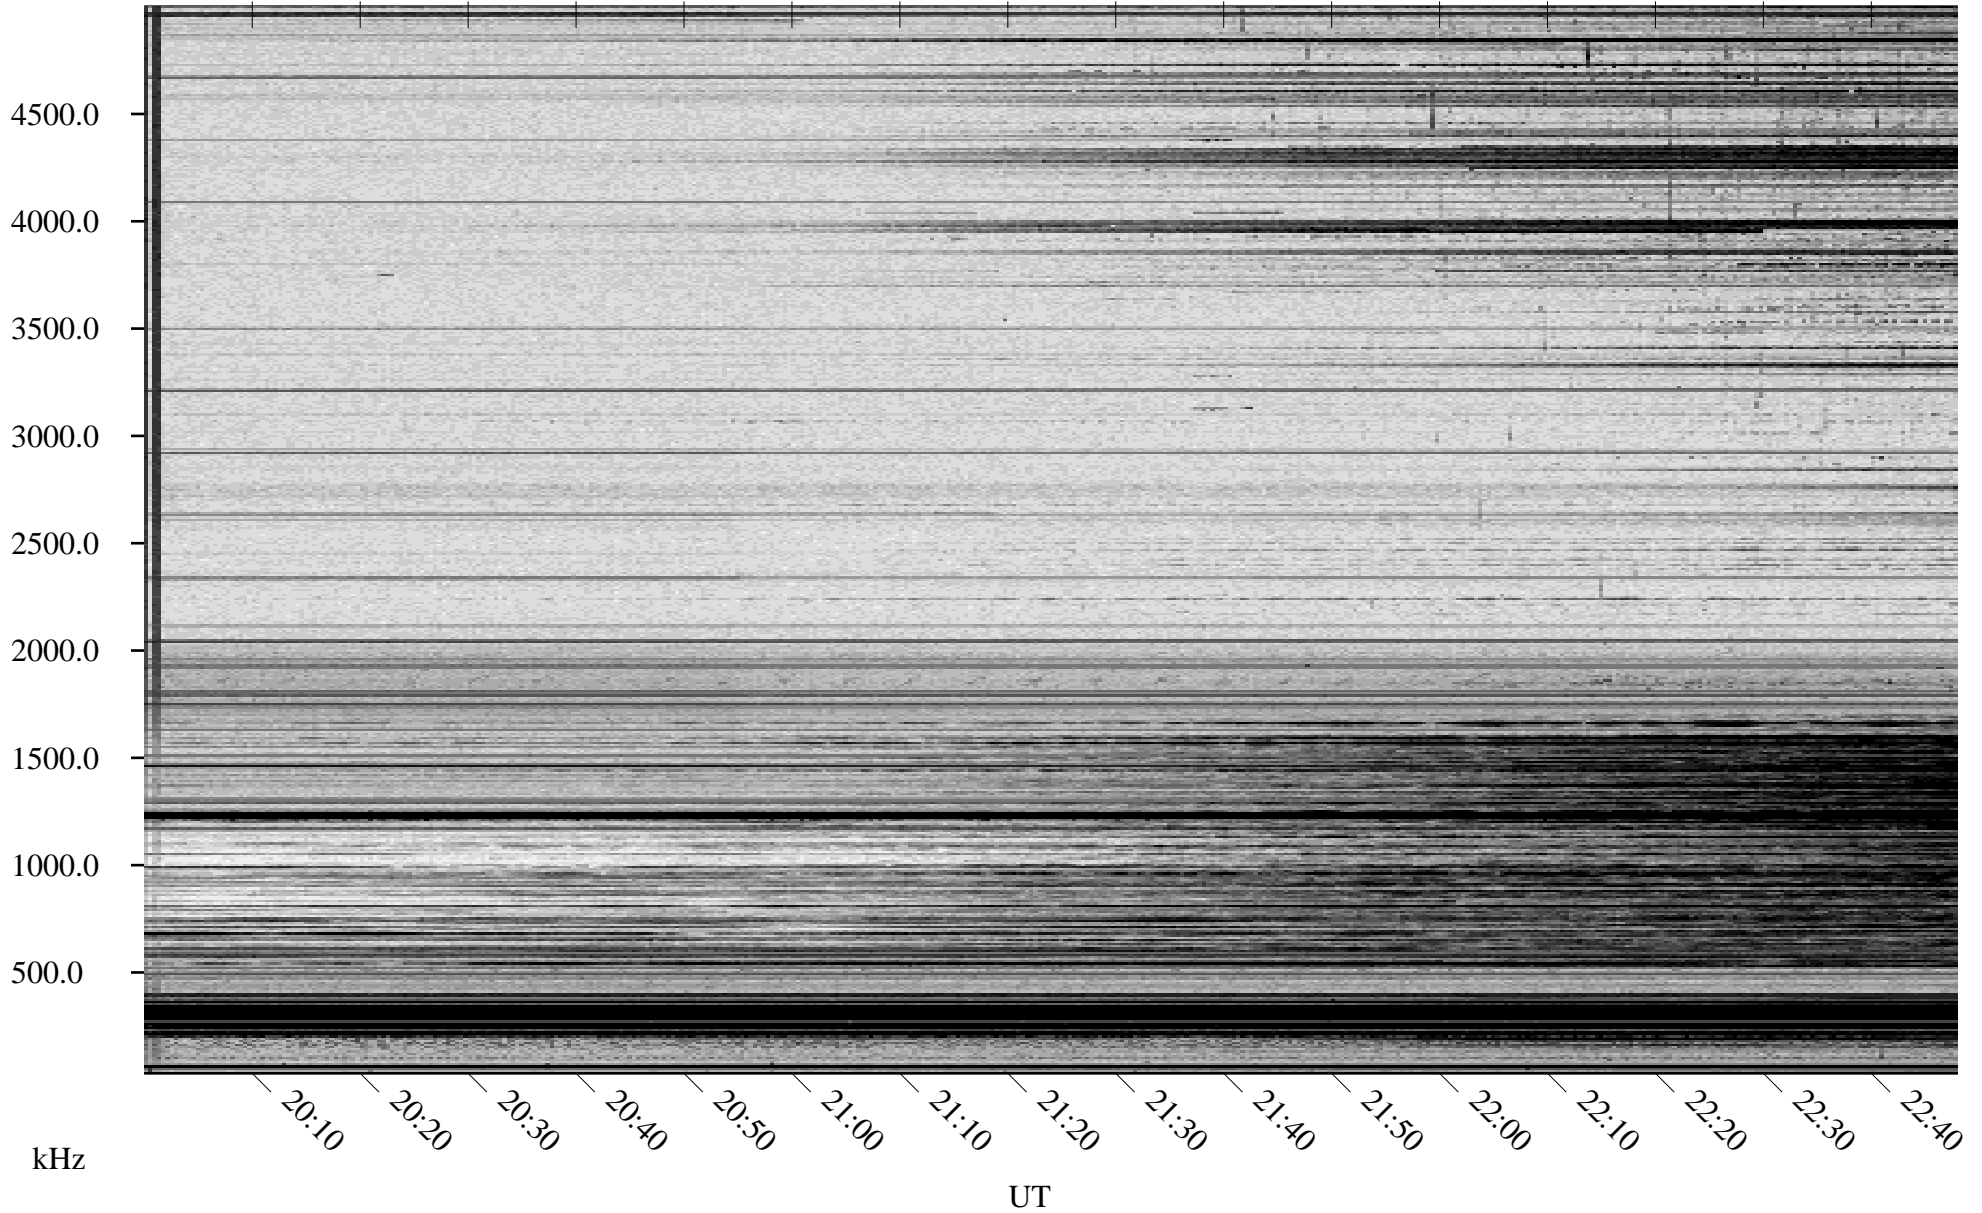

# 02/26/2010 Churchill, Manitoba

Linear Scale    Black = 161    White = 15

ch10057l.r00SUm max\_12

Page 1

# 02/26/2010 Churchill, Manitoba

Linear Scale    Black = 161    White = 15

ch10057l.r00SUm max\_12

Page 2

# 02/27/2010 Churchill, Manitoba

Linear Scale    Black = 161    White = 15

ch10057l.r00SUm max\_12

Page 3

# 02/27/2010 Churchill, Manitoba

Linear Scale    Black = 161    White = 15

ch10057l.r00SUm max\_12

Page 4