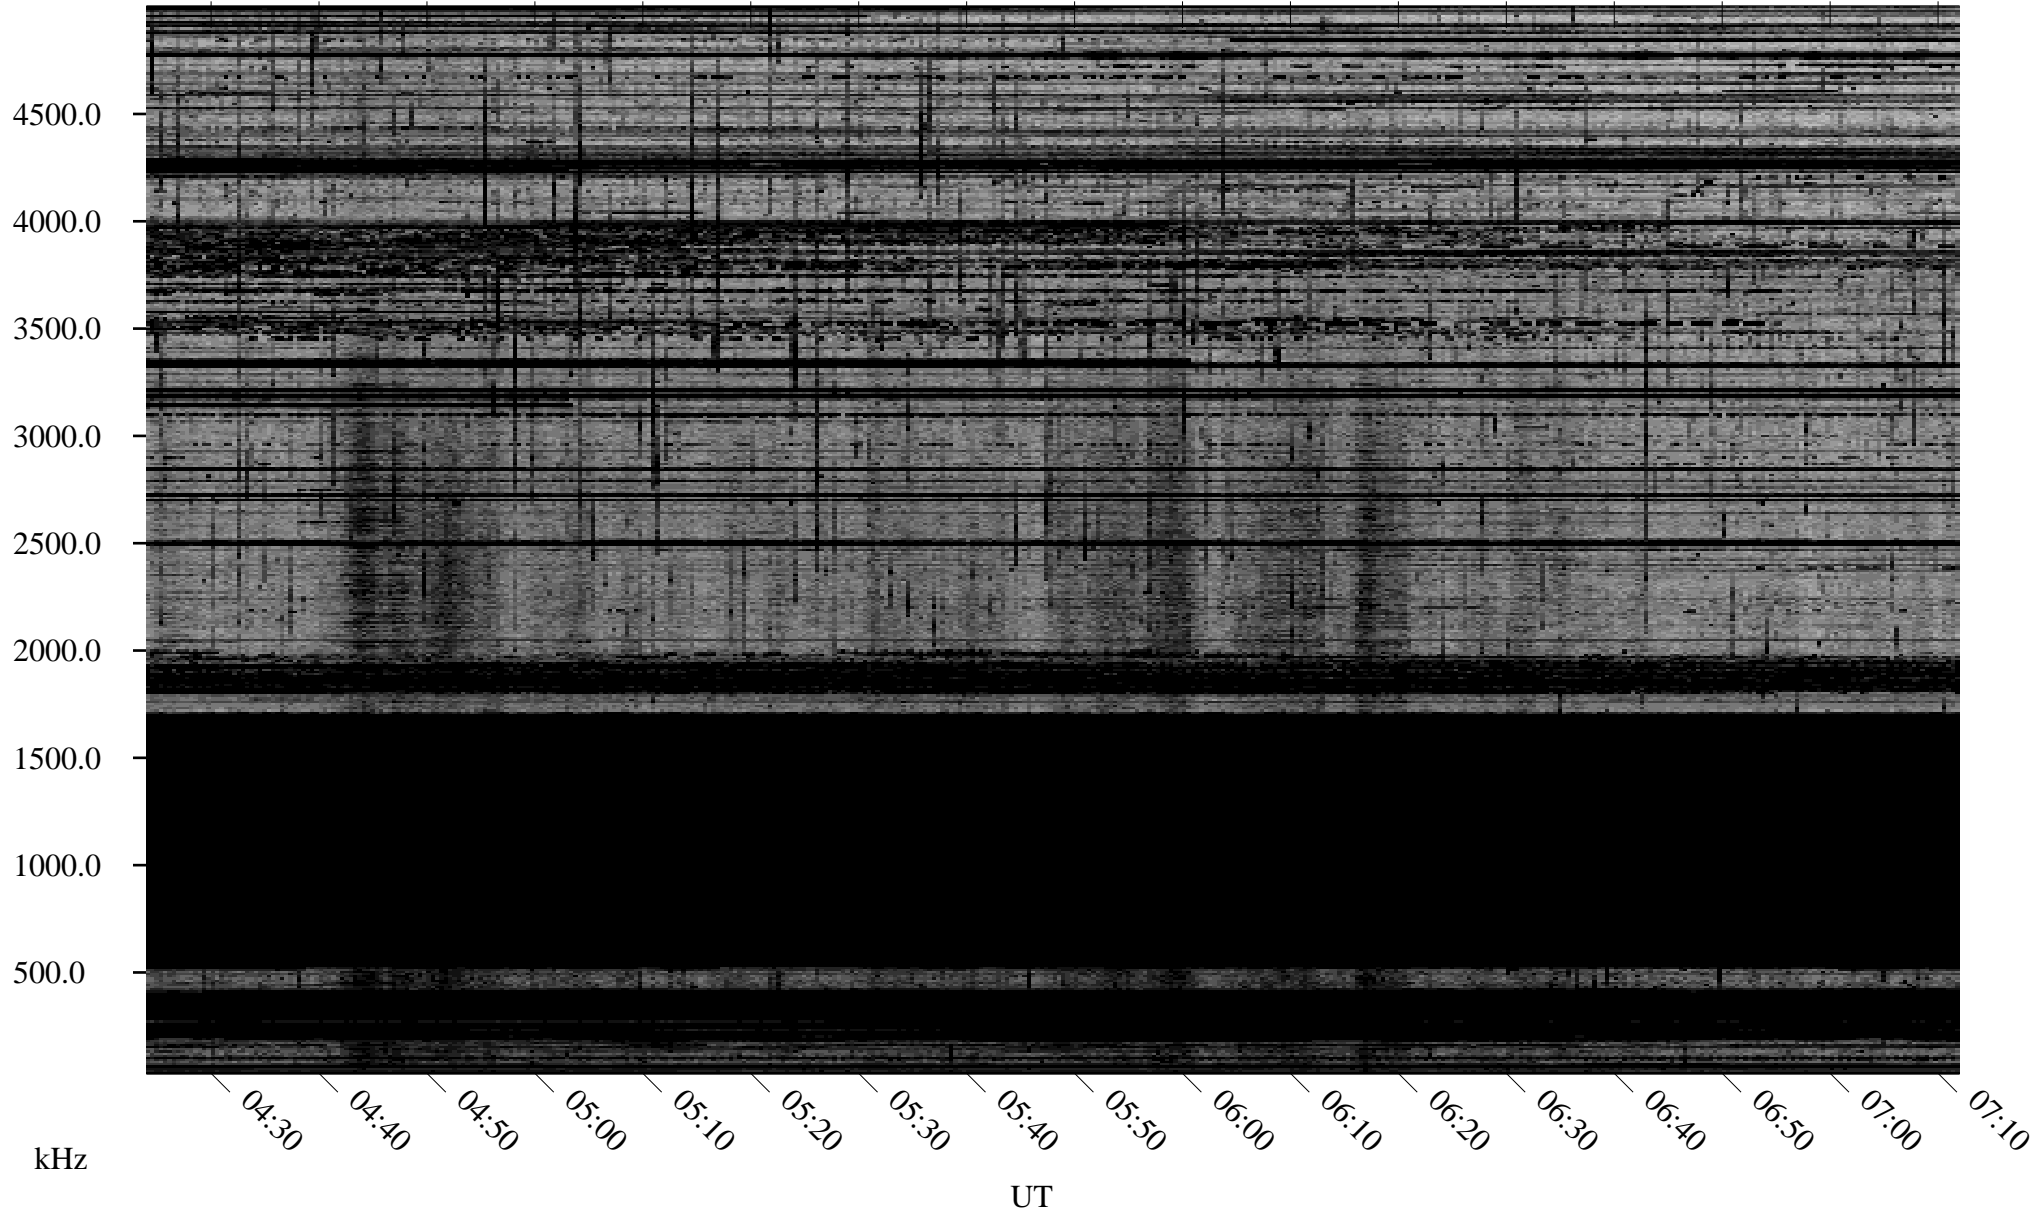

# 02/26/2010 Churchill, Manitoba

Linear Scale    Black = 161    White = 15

ch10057l.r00SUm max\_12

Page 1

# 02/26/2010 Churchill, Manitoba

Linear Scale    Black = 161    White = 15

ch10057l.r00SUm max\_12

Page 2

# 02/27/2010 Churchill, Manitoba

Linear Scale    Black = 161    White = 15

ch10057l.r00SUm max\_12

Page 3

# 02/27/2010 Churchill, Manitoba

Linear Scale    Black = 161    White = 15

ch10057l.r00SUm max\_12

Page 4