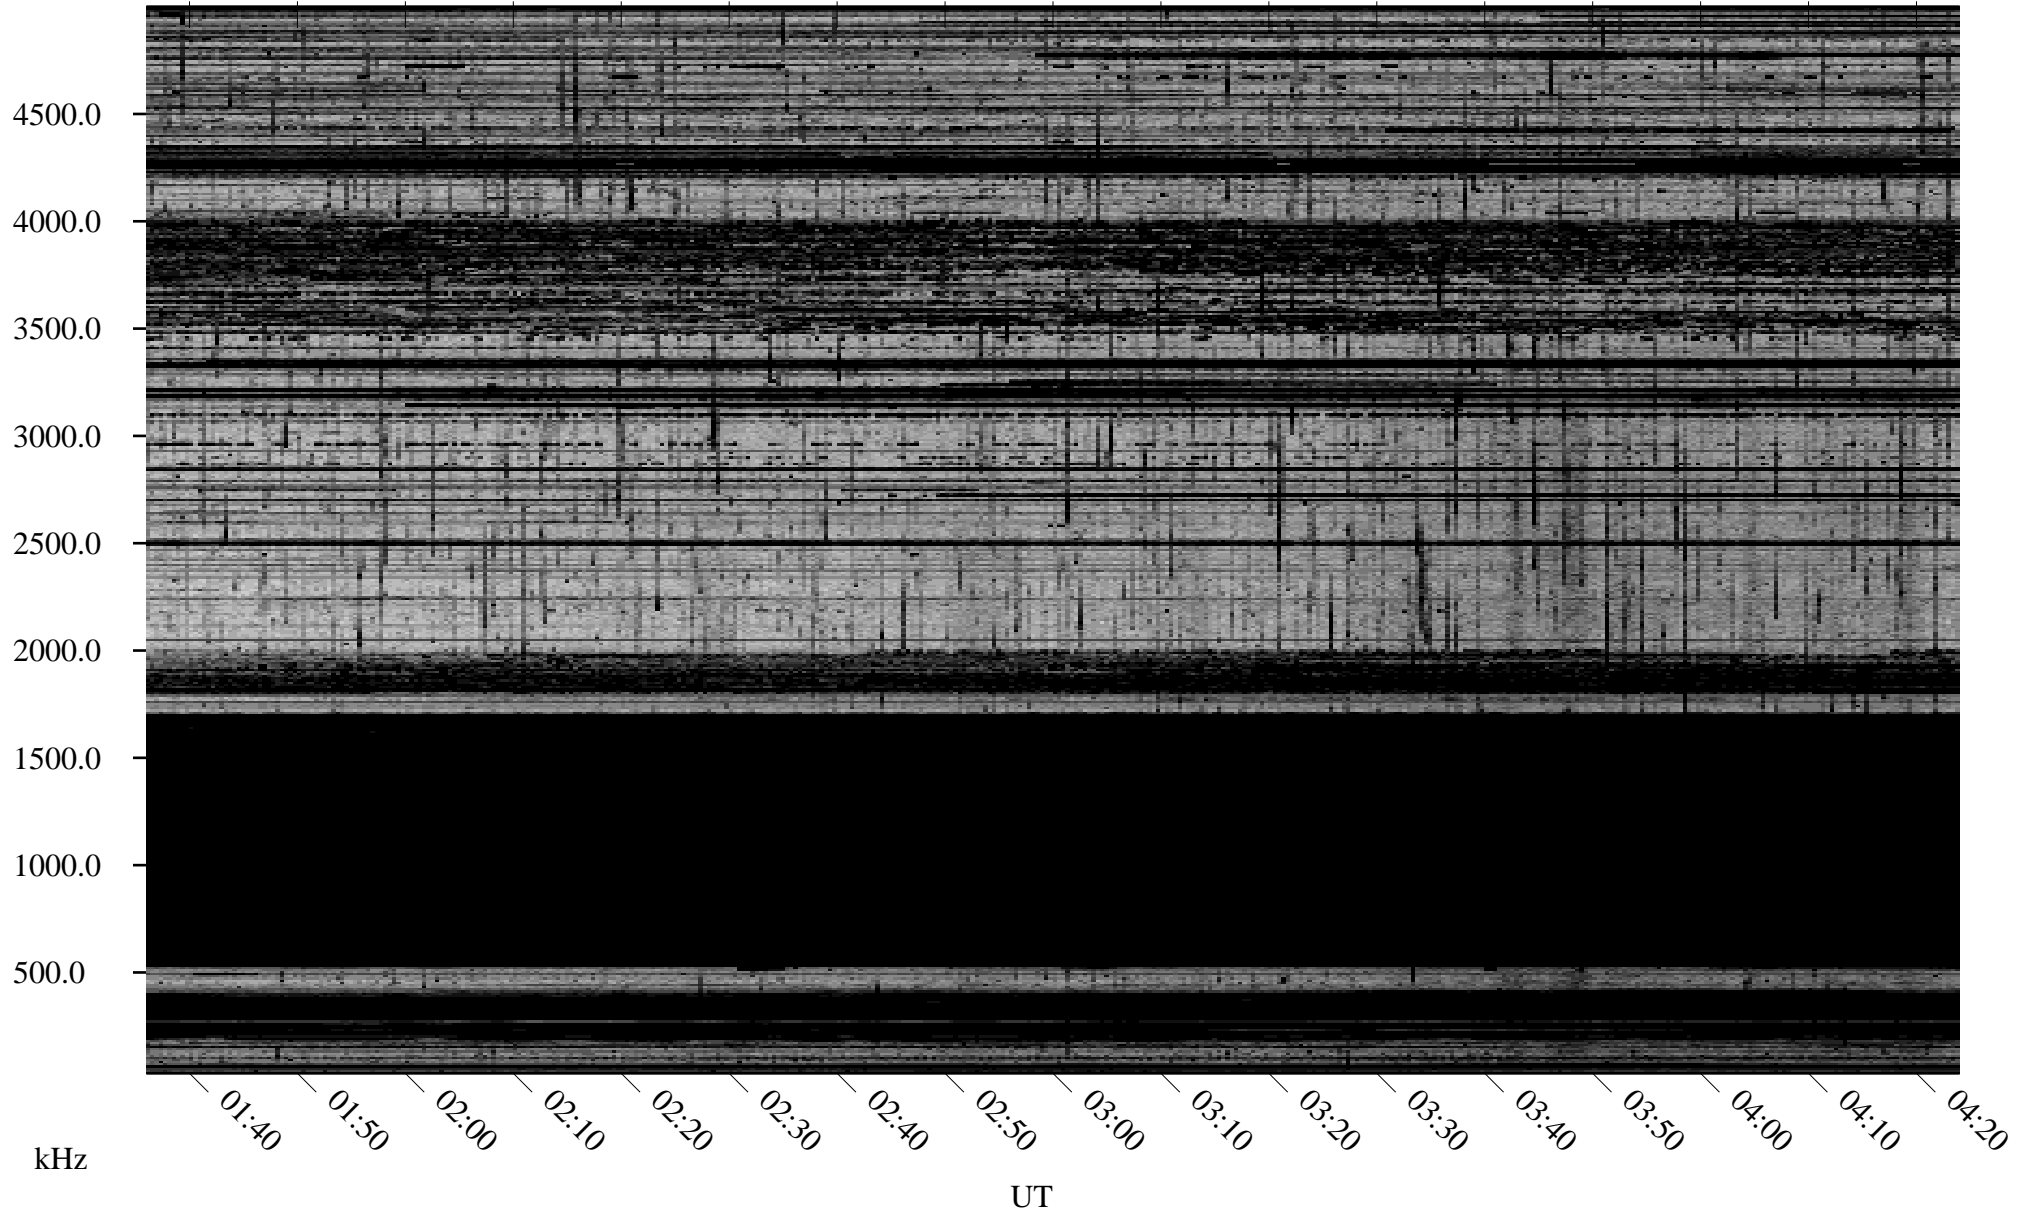

# 02/26/2010 Churchill, Manitoba

Linear Scale    Black = 161    White = 15

ch10057l.r00SUm max\_12

Page 1

# 02/26/2010 Churchill, Manitoba

Linear Scale    Black = 161    White = 15

ch10057l.r00SUm max\_12

Page 2

# 02/27/2010 Churchill, Manitoba

Linear Scale    Black = 161    White = 15

ch10057l.r00SUm max\_12

Page 3

# 02/27/2010 Churchill, Manitoba

Linear Scale    Black = 161    White = 15

ch10057l.r00SUm max\_12

Page 4