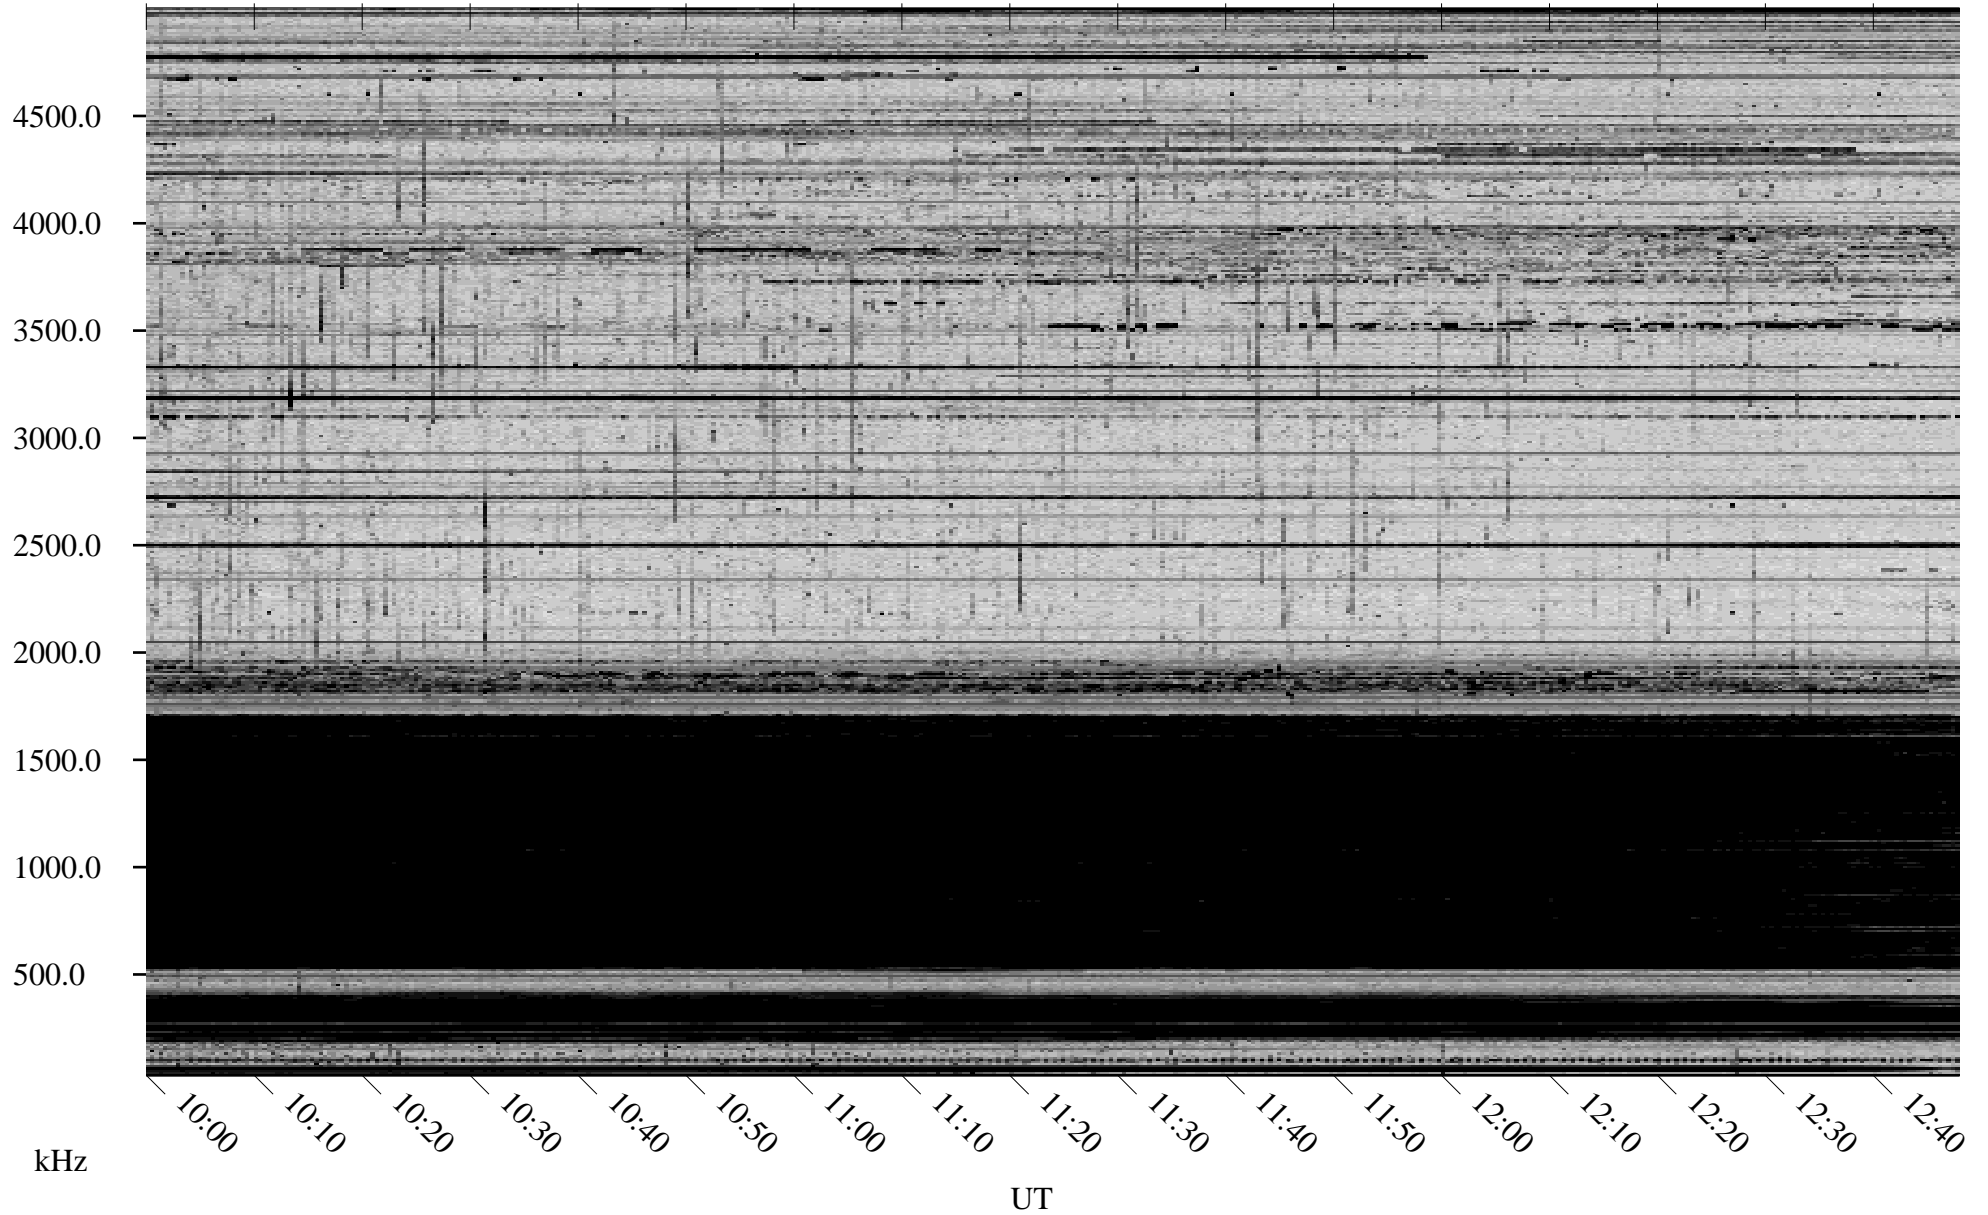

# 02/27/2010 Churchill, Manitoba

Linear Scale    Black = 161    White = 15

ch10057l.r00SUm max\_12

Page 5

# 02/27/2010 Churchill, Manitoba

Linear Scale    Black = 161    White = 15

ch10057l.r00SUm max\_12

Page 6