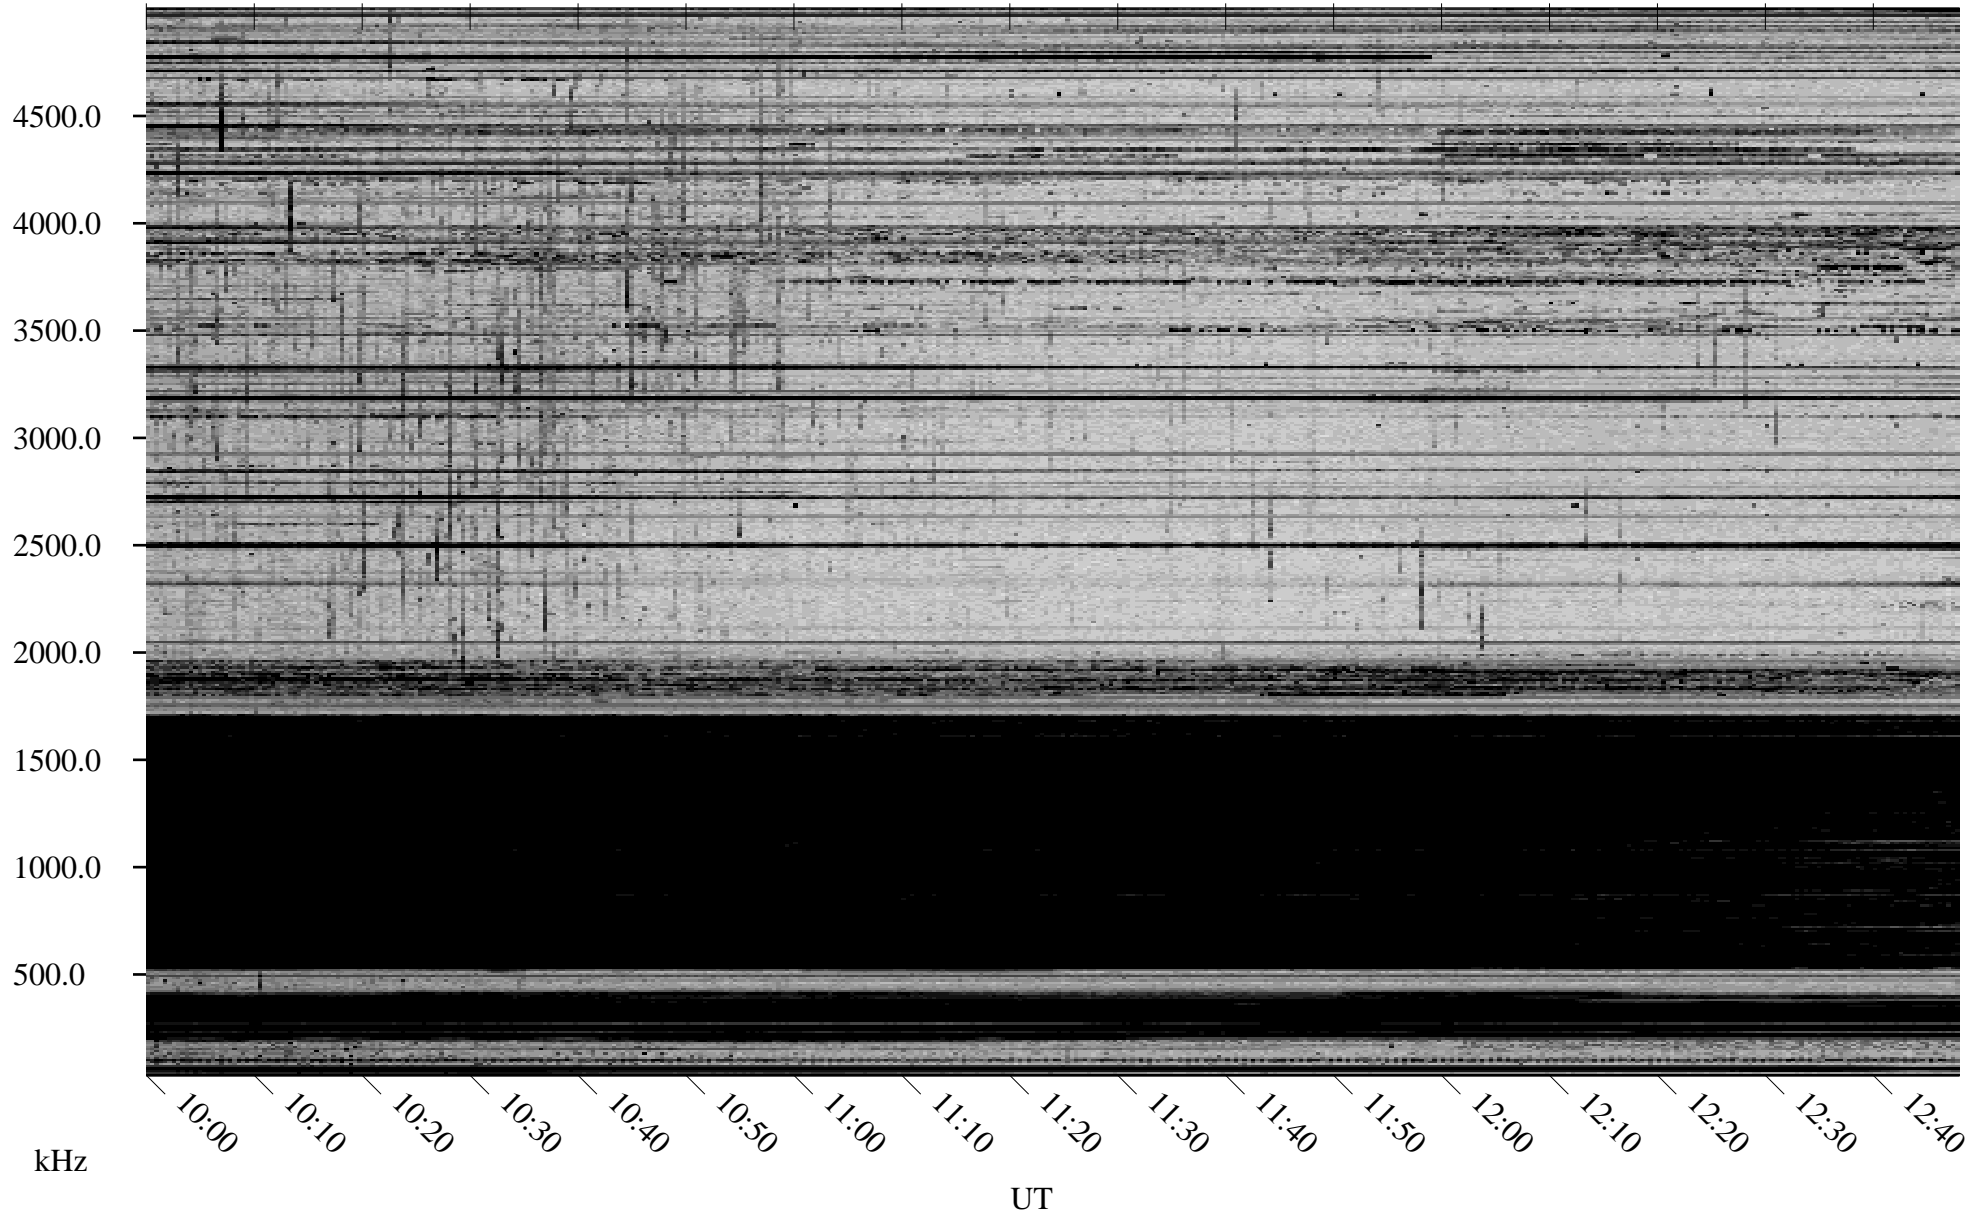

02/27/2010 Churchill, Manitoba

Linear Scale Black = 161 White = 15

ch10058l.r00SUm max_12

Page 1

02/27/2010 Churchill, Manitoba

Linear Scale Black = 161 White = 15

ch10058l.r00SUm max_12

Page 2

02/28/2010 Churchill, Manitoba

Linear Scale Black = 161 White = 15

ch10058l.r00SUm max_12

Page 3

02/28/2010 Churchill, Manitoba

Linear Scale Black = 161 White = 15

ch10058l.r00SUm max_12

02/28/2010 Churchill, Manitoba

Linear Scale Black = 161 White = 15

ch10058l.r00SUm max_12

Page 5

02/28/2010 Churchill, Manitoba

Linear Scale Black = 161 White = 15

ch10058l.r00SUm max_12

Page 6

02/28/2010 Churchill, Manitoba

Linear Scale Black = 161 White = 15

ch10058l.r00SUm max_12

Page 7

02/28/2010 Churchill, Manitoba

Linear Scale Black = 161 White = 15

ch10058l.r00SUm max_12

Page 8