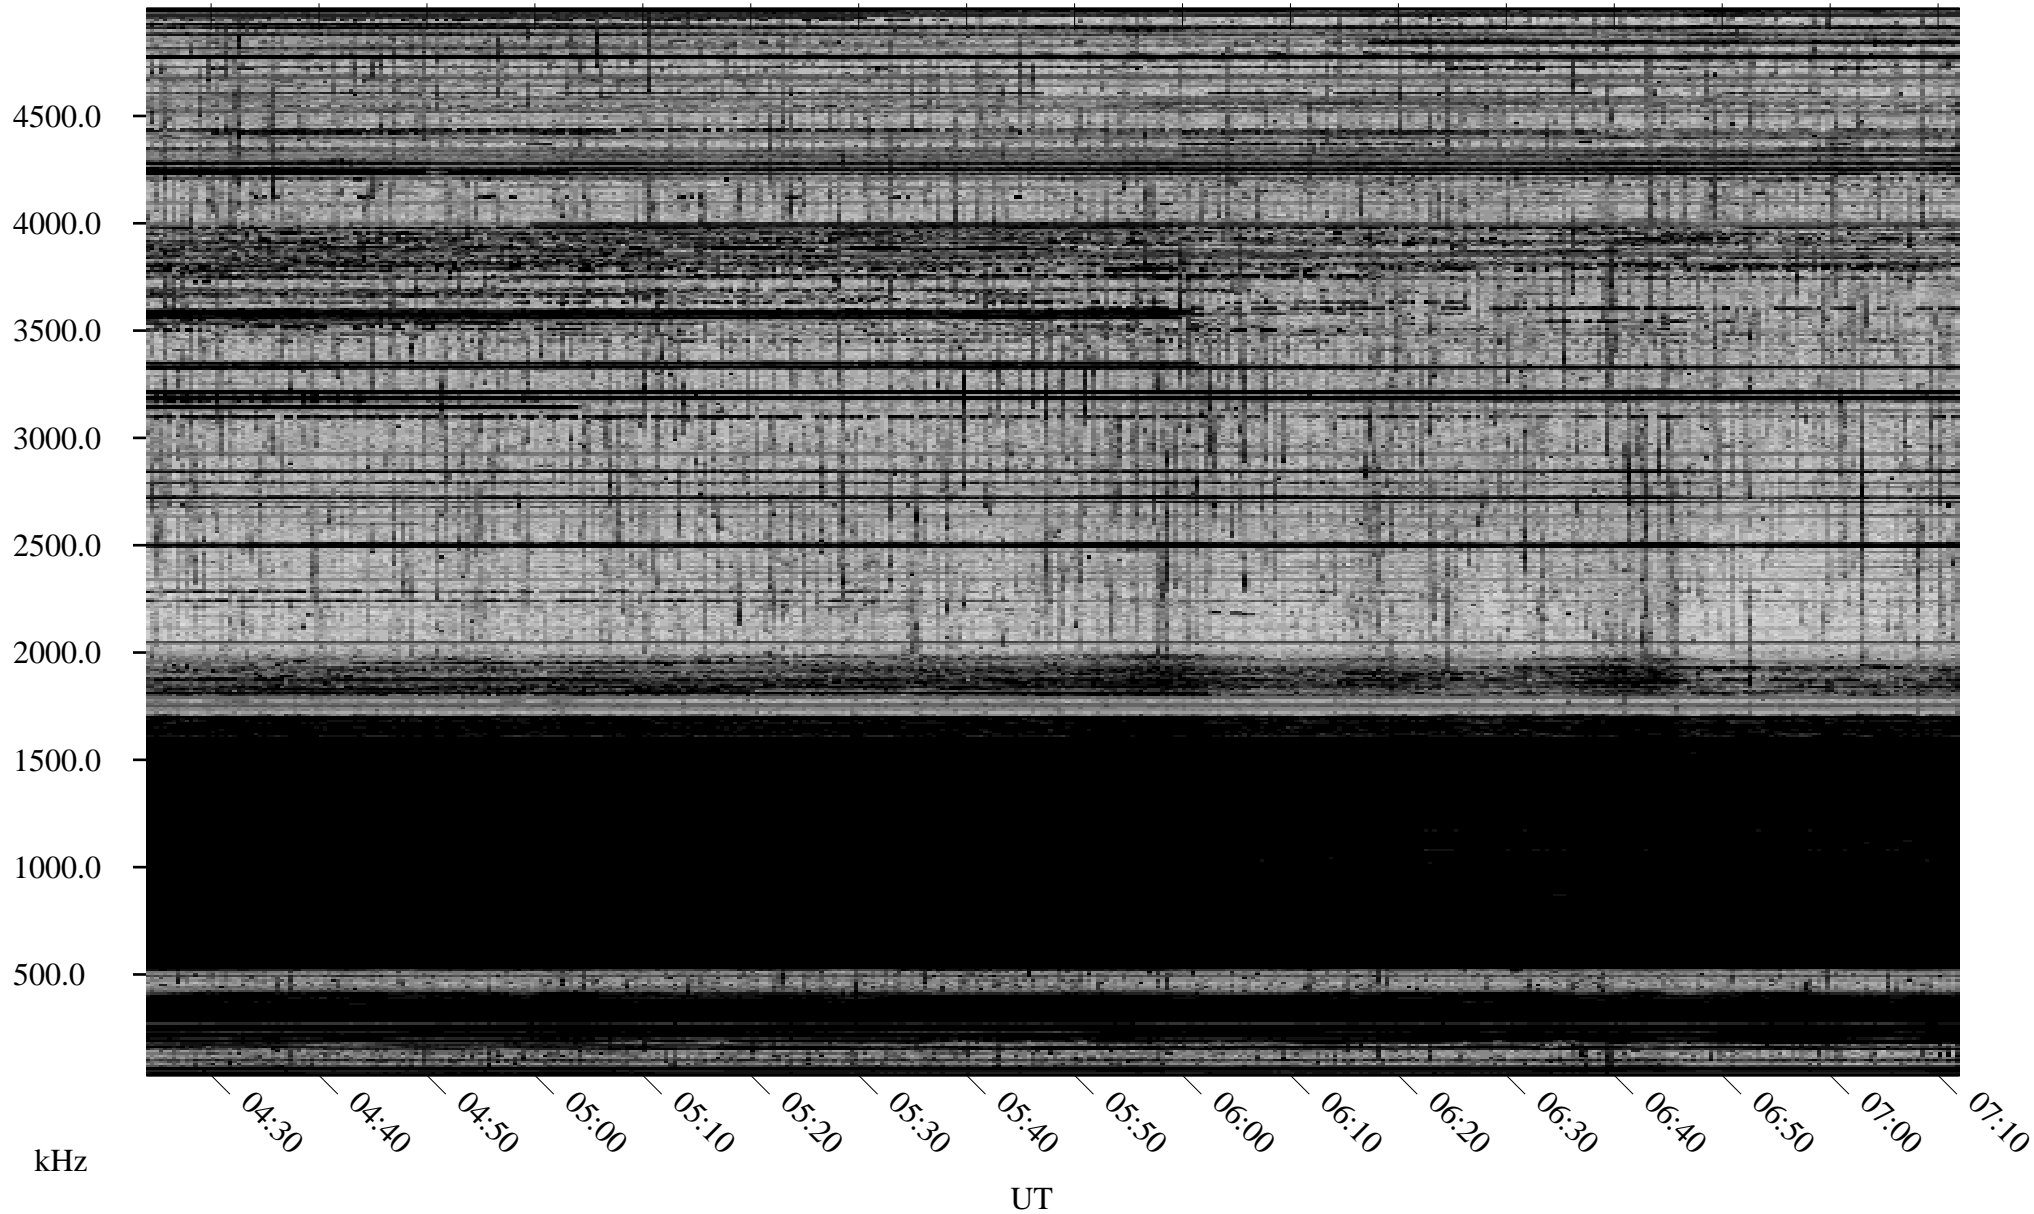

02/27/2010 Churchill, Manitoba

Linear Scale Black = 161 White = 15

ch10058l.r00SUm max_12

Page 1

02/27/2010 Churchill, Manitoba

Linear Scale Black = 161 White = 15

ch10058l.r00SUm max_12

Page 2

02/28/2010 Churchill, Manitoba

Linear Scale Black = 161 White = 15

ch10058l.r00SUm max_12

Page 3

02/28/2010 Churchill, Manitoba

Linear Scale Black = 161 White = 15

ch10058l.r00SUm max_12

02/28/2010 Churchill, Manitoba

Linear Scale Black = 161 White = 15

ch10058l.r00SUm max_12

Page 5

02/28/2010 Churchill, Manitoba

Linear Scale Black = 161 White = 15

ch10058l.r00SUm max_12

Page 6

02/28/2010 Churchill, Manitoba

Linear Scale Black = 161 White = 15

ch10058l.r00SUm max_12

Page 7

02/28/2010 Churchill, Manitoba

Linear Scale Black = 161 White = 15

ch10058l.r00SUm max_12

Page 8