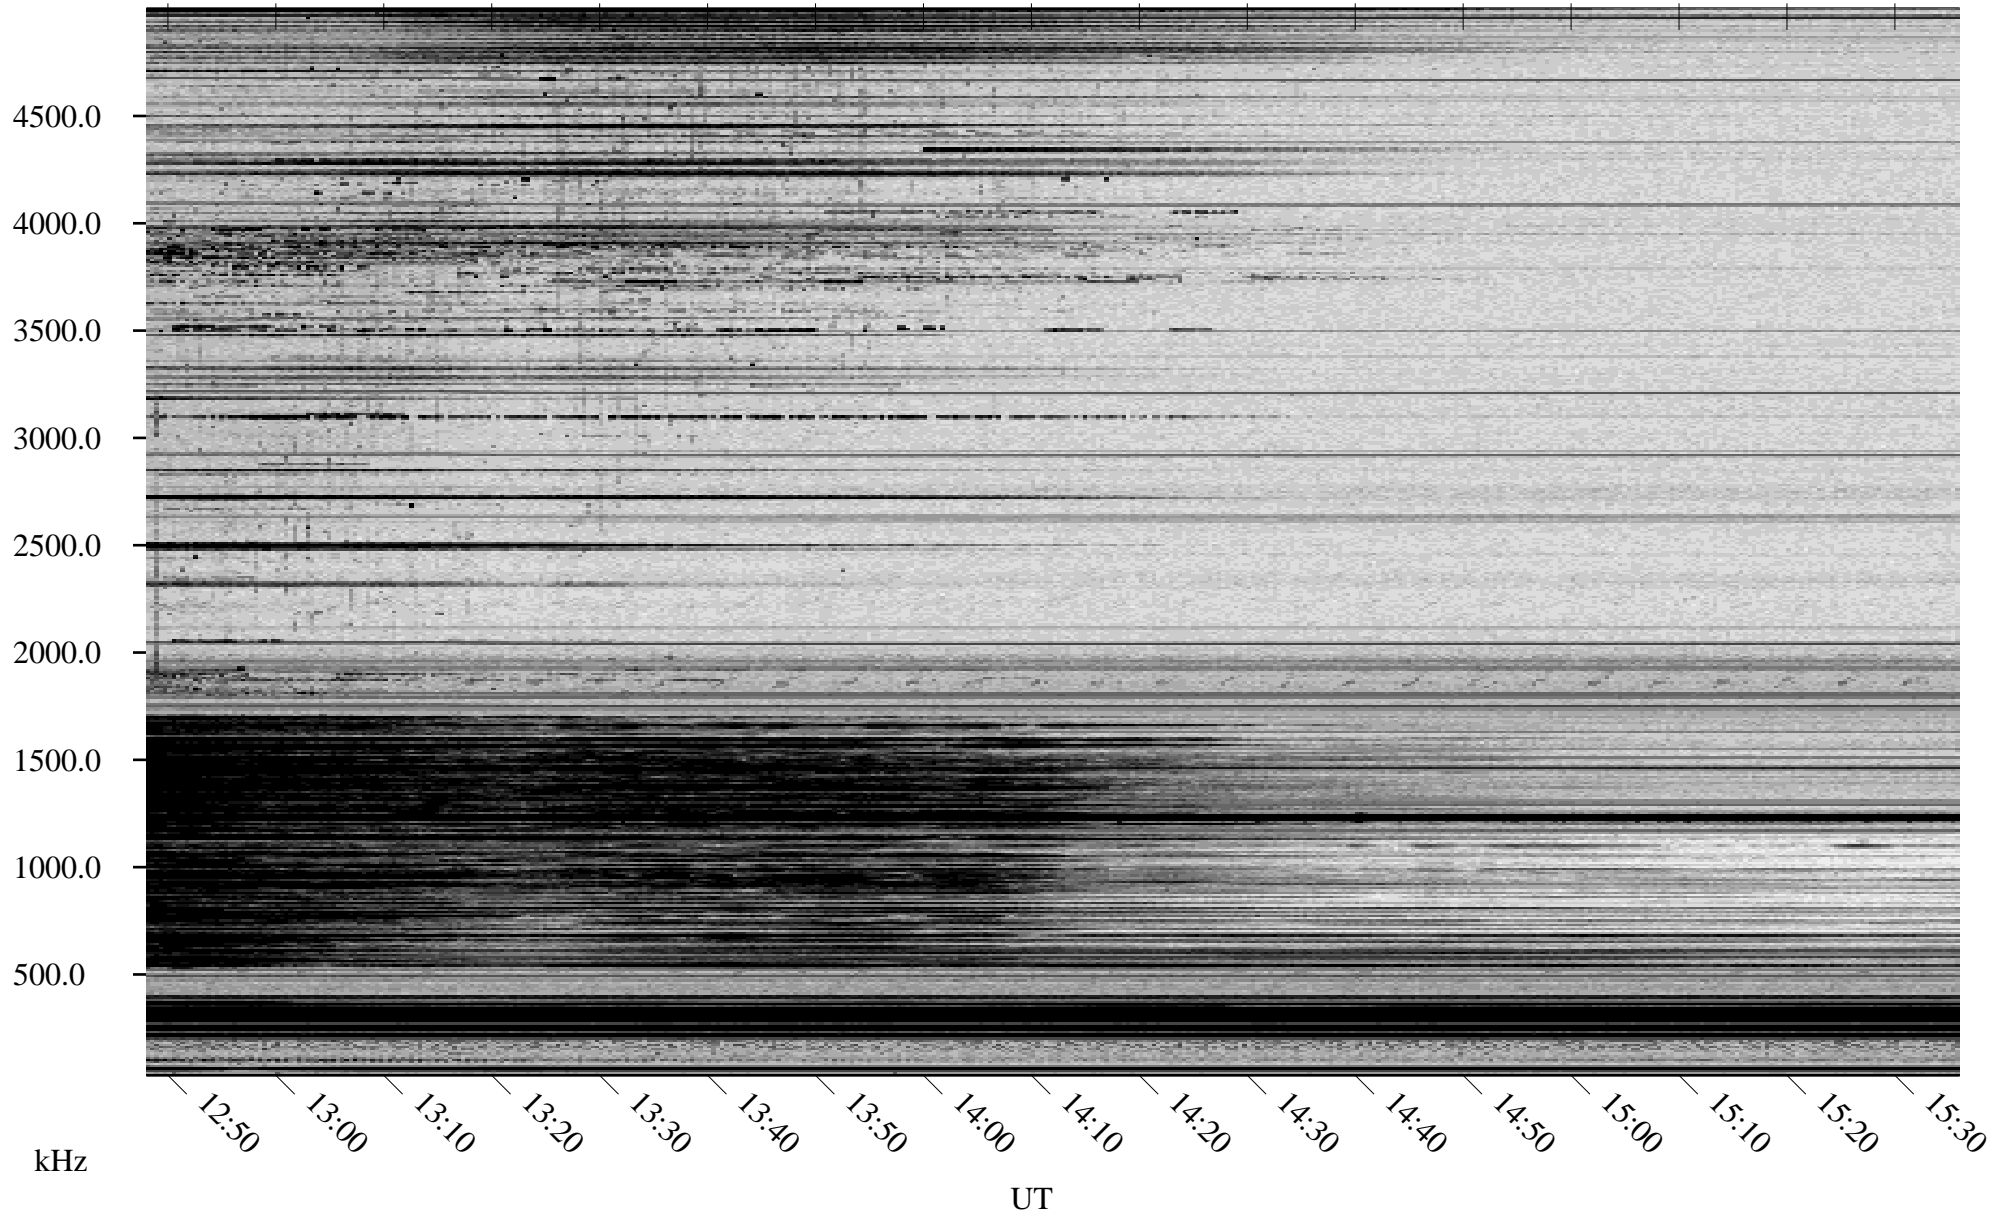

02/27/2010 Churchill, Manitoba

Linear Scale Black = 161 White = 15

ch10058l.r00SUm max_12

Page 1

02/27/2010 Churchill, Manitoba

Linear Scale Black = 161 White = 15

ch10058l.r00SUm max_12

Page 2

02/28/2010 Churchill, Manitoba

Linear Scale Black = 161 White = 15

ch10058l.r00SUm max_12

Page 3

02/28/2010 Churchill, Manitoba

Linear Scale Black = 161 White = 15

ch10058l.r00SUm max_12

02/28/2010 Churchill, Manitoba

Linear Scale Black = 161 White = 15

ch10058l.r00SUm max_12

Page 5

02/28/2010 Churchill, Manitoba

Linear Scale Black = 161 White = 15

ch10058l.r00SUm max_12

Page 6

02/28/2010 Churchill, Manitoba

Linear Scale Black = 161 White = 15

ch10058l.r00SUm max_12

Page 7

02/28/2010 Churchill, Manitoba

Linear Scale Black = 161 White = 15

ch10058l.r00SUm max_12

Page 8