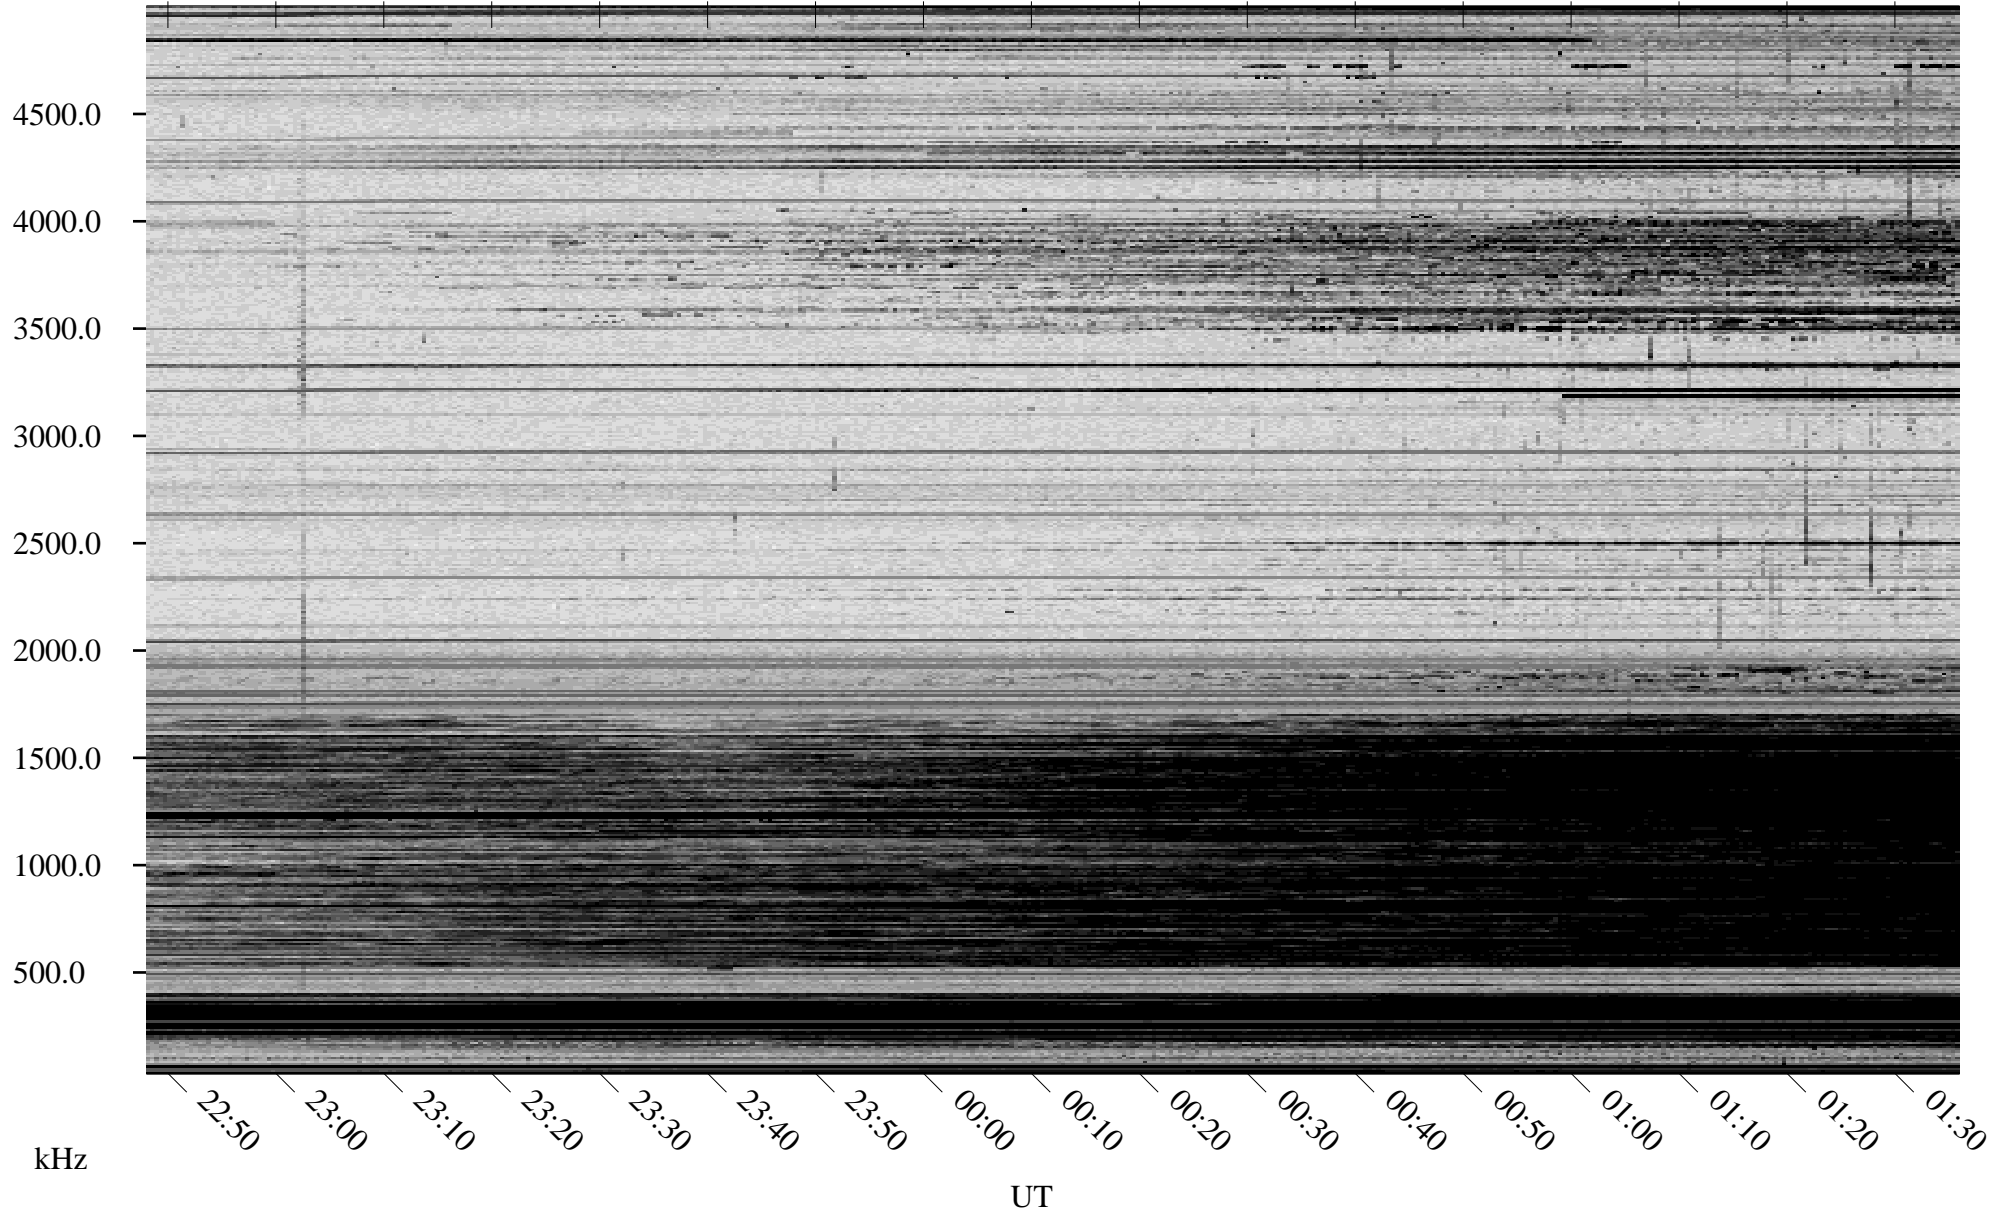

02/27/2010 Churchill, Manitoba

Linear Scale Black = 161 White = 15

ch10058l.r00SUm max_12

Page 1

02/27/2010 Churchill, Manitoba

Linear Scale Black = 161 White = 15

ch10058l.r00SUm max_12

Page 2

02/28/2010 Churchill, Manitoba

Linear Scale Black = 161 White = 15

ch10058l.r00SUm max_12

Page 3

02/28/2010 Churchill, Manitoba

Linear Scale Black = 161 White = 15

ch10058l.r00SUm max_12

02/28/2010 Churchill, Manitoba

Linear Scale Black = 161 White = 15

ch10058l.r00SUm max_12

Page 5

02/28/2010 Churchill, Manitoba

Linear Scale Black = 161 White = 15

ch10058l.r00SUm max_12

Page 6

02/28/2010 Churchill, Manitoba

Linear Scale Black = 161 White = 15

ch10058l.r00SUm max_12

Page 7

02/28/2010 Churchill, Manitoba

Linear Scale Black = 161 White = 15

ch10058l.r00SUm max_12

Page 8