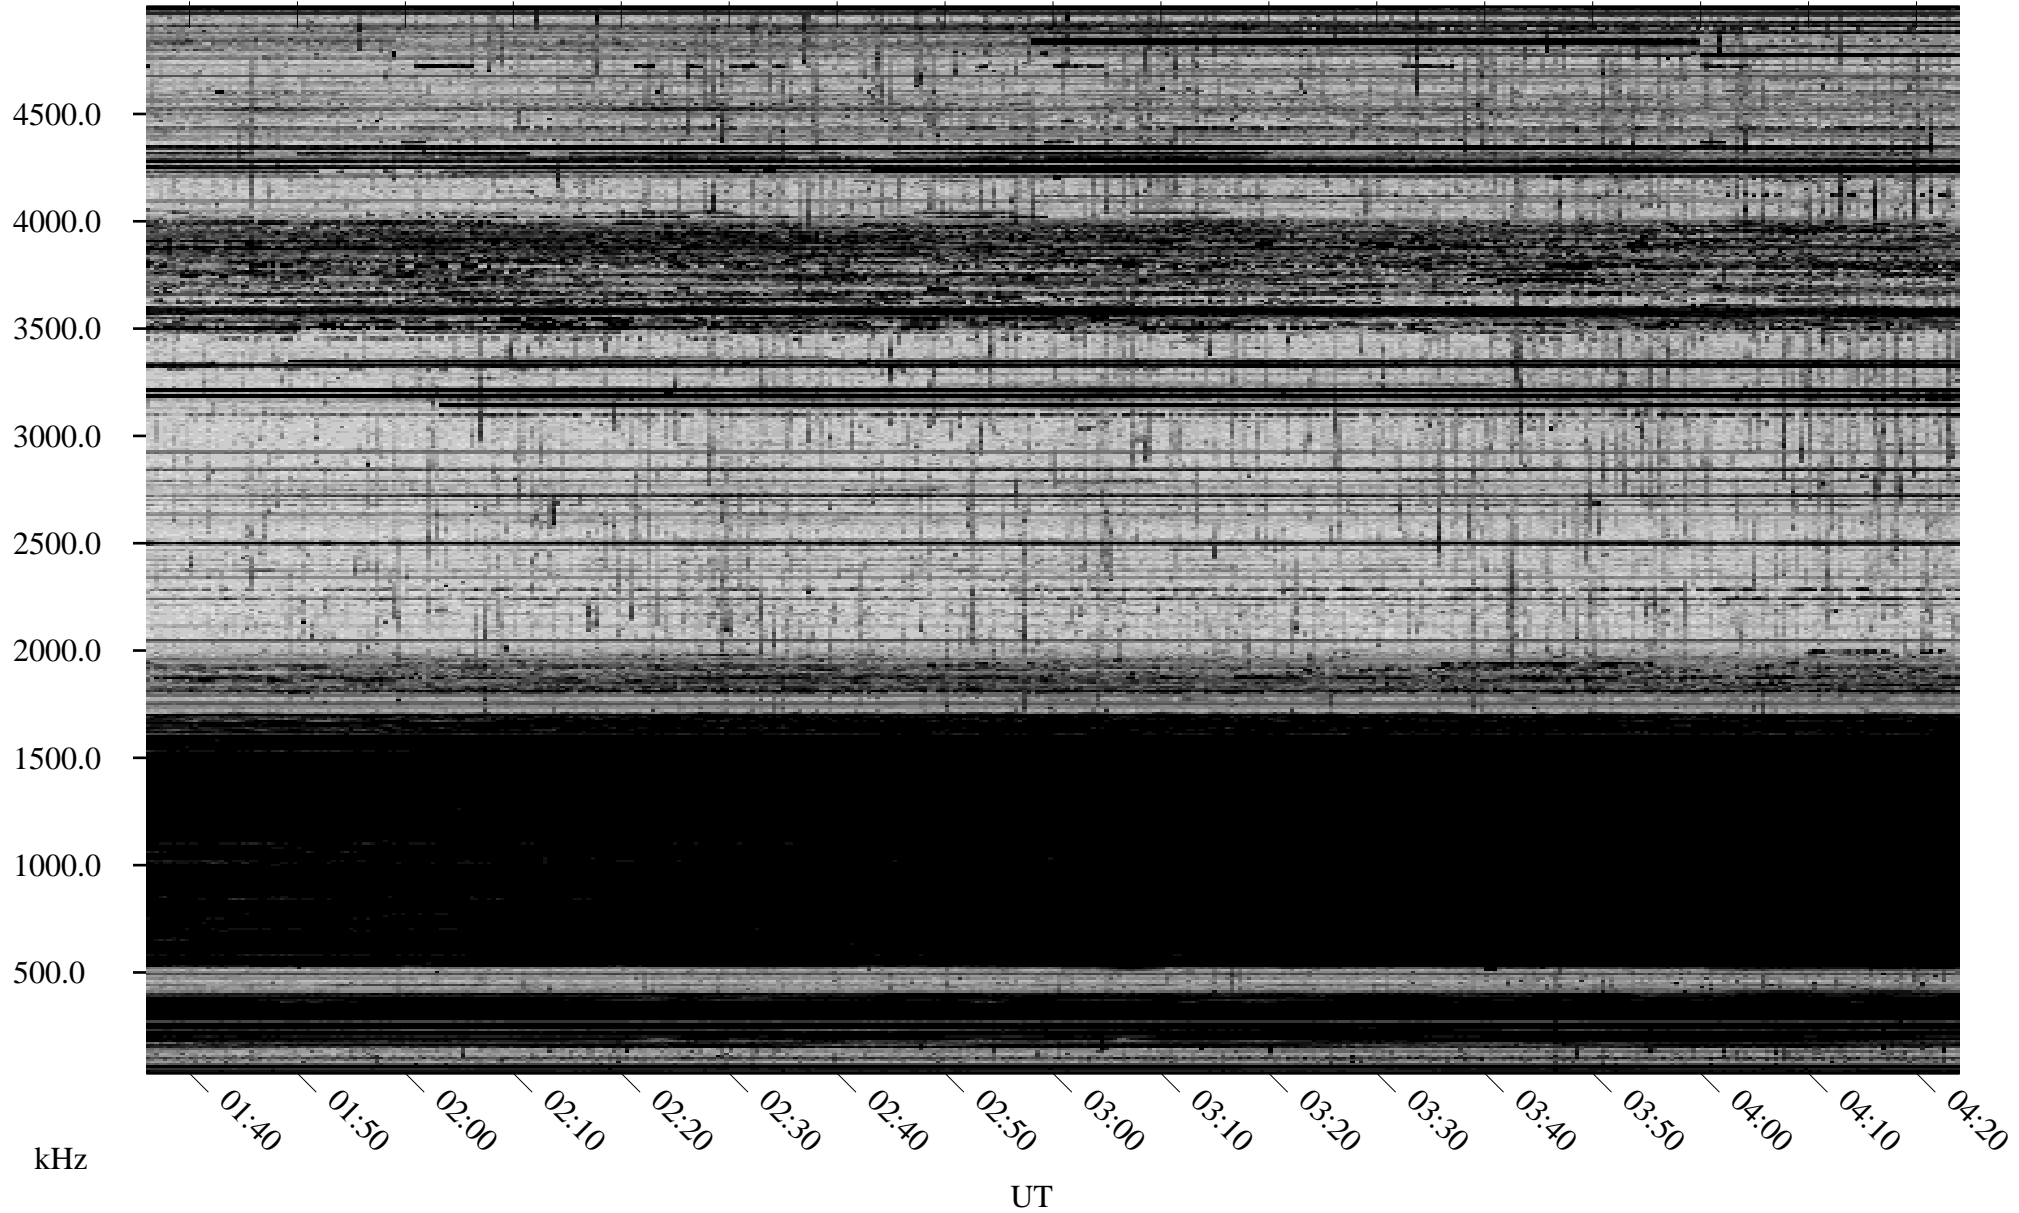

02/27/2010 Churchill, Manitoba

Linear Scale Black = 161 White = 15

ch10058l.r00SUm max_12

Page 1

02/27/2010 Churchill, Manitoba

Linear Scale Black = 161 White = 15

ch10058l.r00SUm max_12

Page 2

02/28/2010 Churchill, Manitoba

Linear Scale Black = 161 White = 15

ch10058l.r00SUm max_12

Page 3

02/28/2010 Churchill, Manitoba

Linear Scale Black = 161 White = 15

ch10058l.r00SUm max_12

02/28/2010 Churchill, Manitoba

Linear Scale Black = 161 White = 15

ch10058l.r00SUm max_12

Page 5

02/28/2010 Churchill, Manitoba

Linear Scale Black = 161 White = 15

ch10058l.r00SUm max_12

Page 6

02/28/2010 Churchill, Manitoba

Linear Scale Black = 161 White = 15

ch10058l.r00SUm max_12

Page 7

02/28/2010 Churchill, Manitoba

Linear Scale Black = 161 White = 15

ch10058l.r00SUm max_12

Page 8