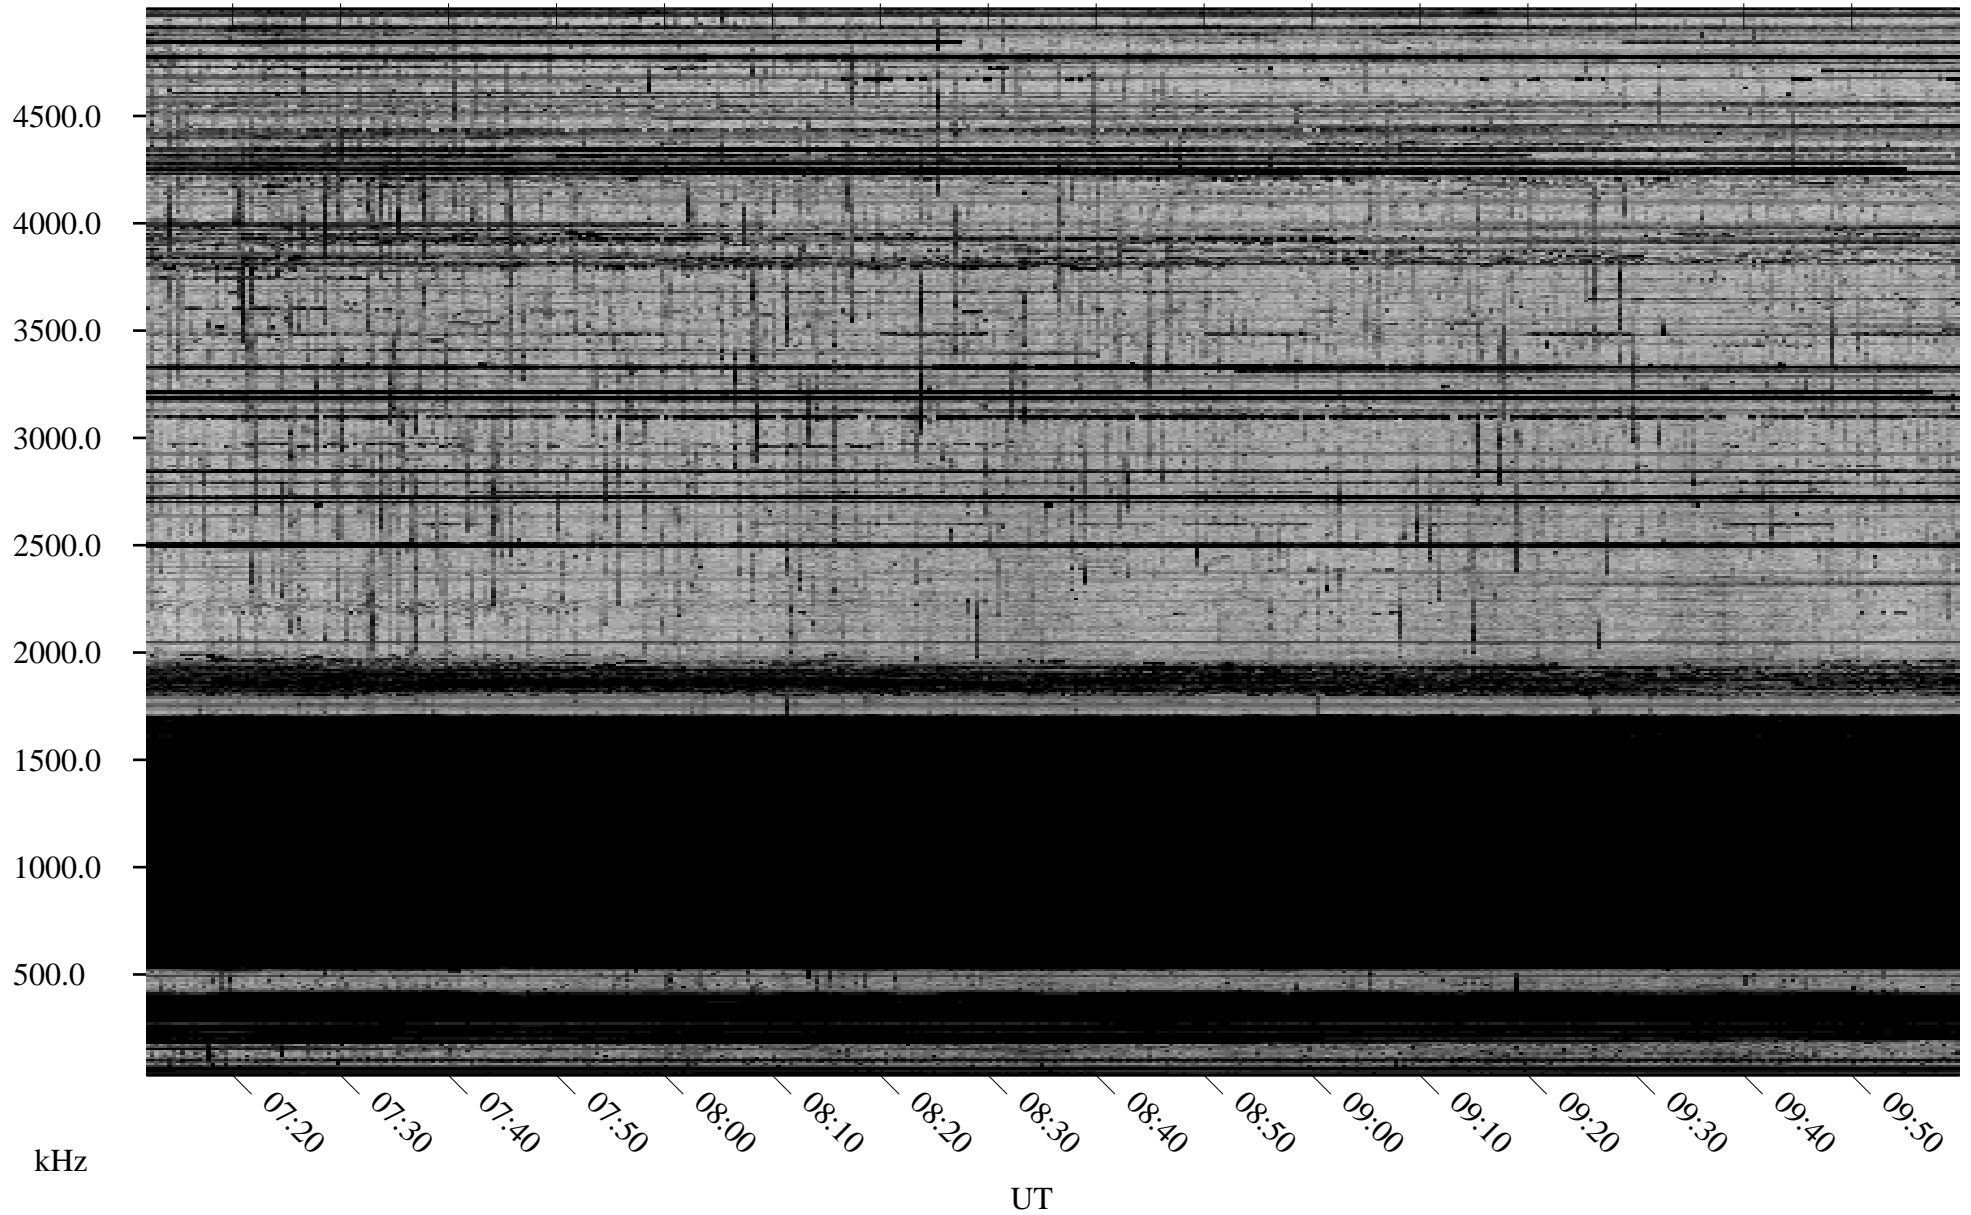

02/27/2010 Churchill, Manitoba

Linear Scale Black = 161 White = 15

ch10058l.r00SUm max_12

Page 1

02/27/2010 Churchill, Manitoba

Linear Scale Black = 161 White = 15

ch10058l.r00SUm max_12

Page 2

02/28/2010 Churchill, Manitoba

Linear Scale Black = 161 White = 15

ch10058l.r00SUm max_12

Page 3

02/28/2010 Churchill, Manitoba

Linear Scale Black = 161 White = 15

ch10058l.r00SUm max_12

02/28/2010 Churchill, Manitoba

Linear Scale Black = 161 White = 15

ch10058l.r00SUm max_12

Page 5

02/28/2010 Churchill, Manitoba

Linear Scale Black = 161 White = 15

ch10058l.r00SUm max_12

Page 6

02/28/2010 Churchill, Manitoba

Linear Scale Black = 161 White = 15

ch10058l.r00SUm max_12

Page 7

02/28/2010 Churchill, Manitoba

Linear Scale Black = 161 White = 15

ch10058l.r00SUm max_12

Page 8