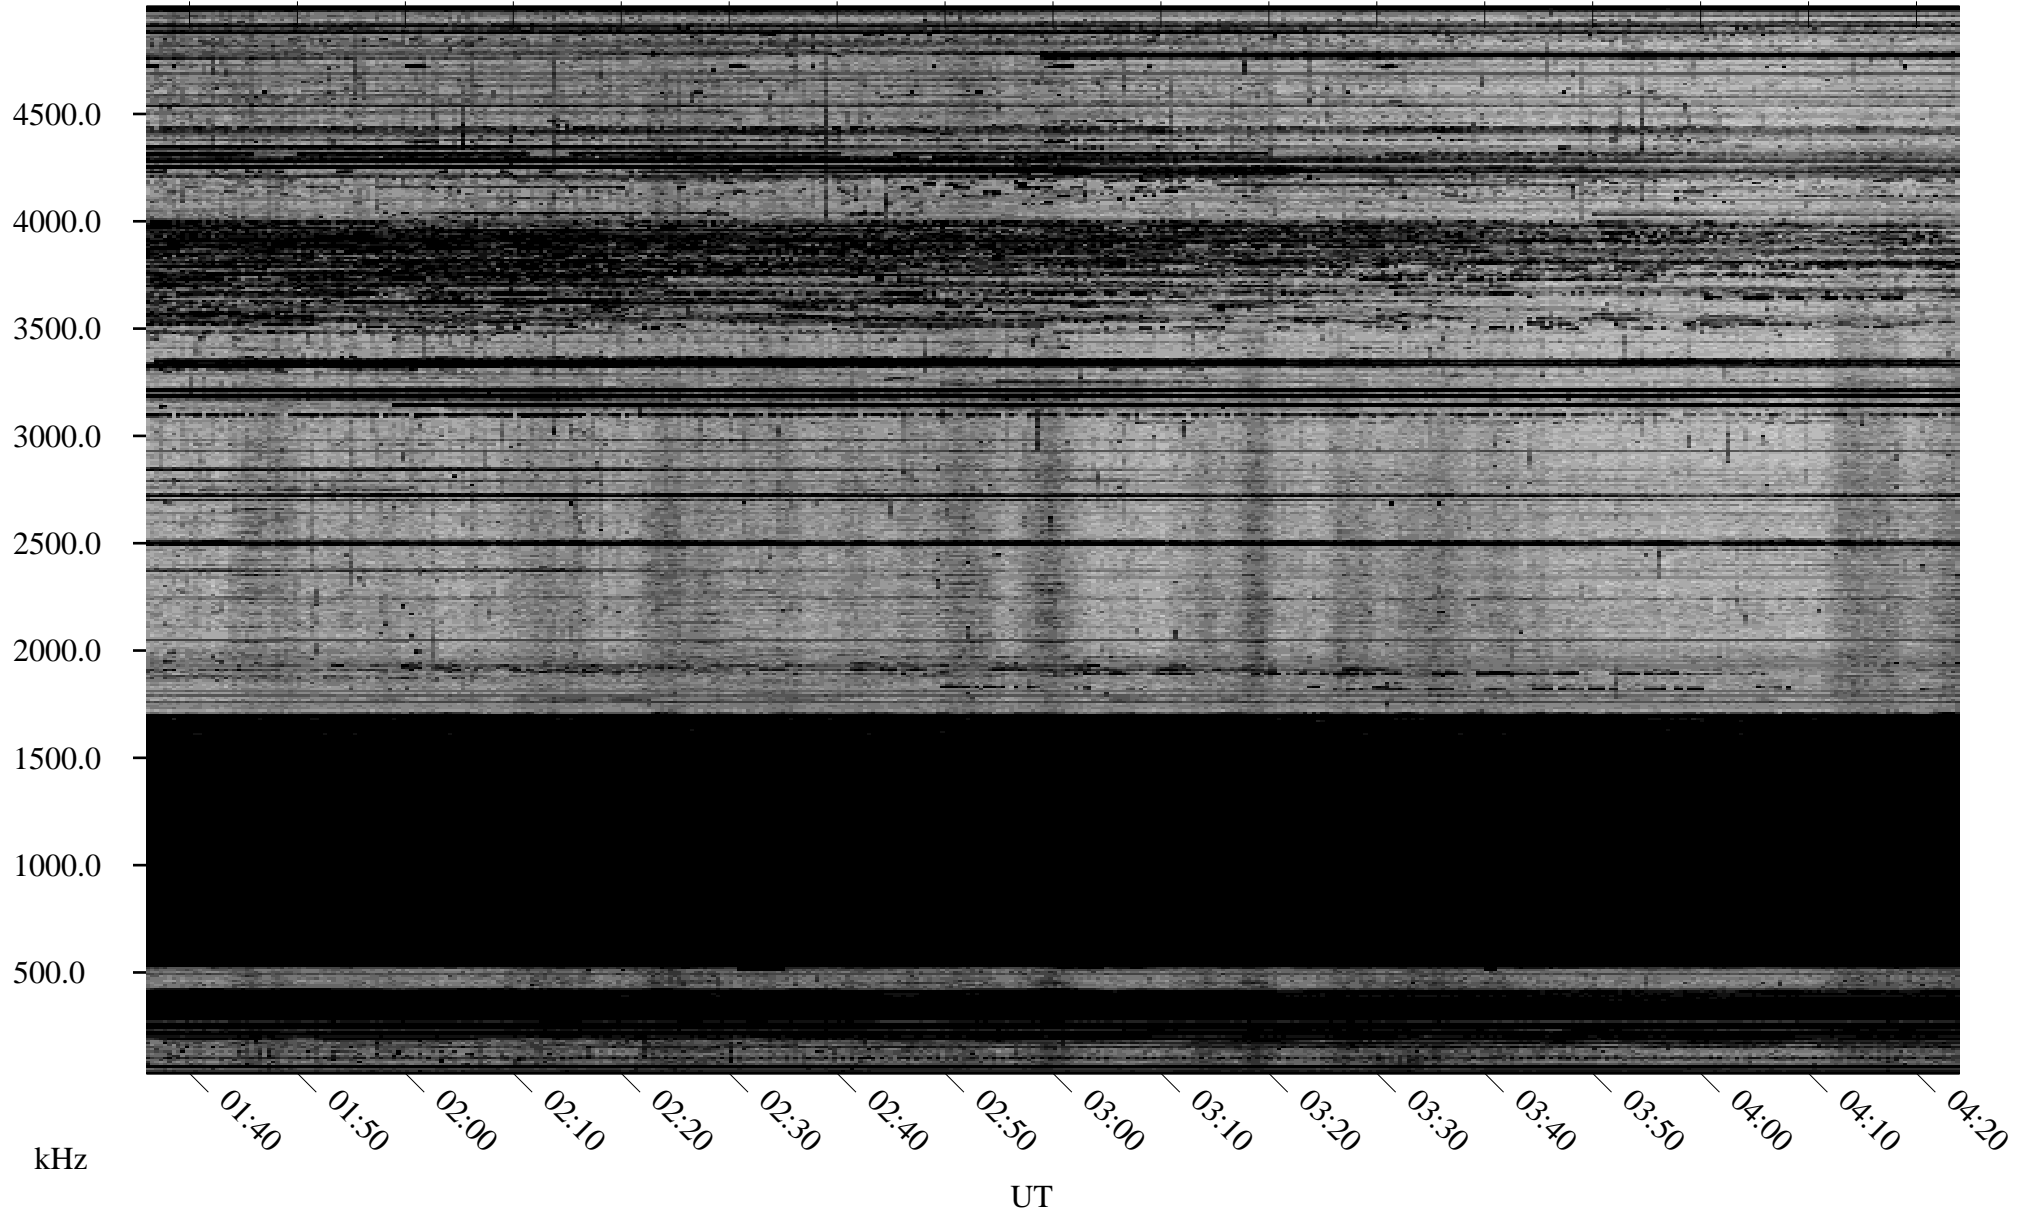

02/28/2010 Churchill, Manitoba

Linear Scale Black = 161 White = 15

ch10059l.r00SUm max_12

Page 1

02/28/2010 Churchill, Manitoba

Linear Scale Black = 161 White = 15

ch10059l.r00SUm max_12

Page 2

03/01/2010 Churchill, Manitoba

Linear Scale Black = 161 White = 15

ch10059l.r00SUm max_12

Page 3

03/01/2010 Churchill, Manitoba

Linear Scale Black = 161 White = 15

ch10059l.r00SUm max_12

Page 4

03/01/2010 Churchill, Manitoba

Linear Scale Black = 161 White = 15

ch10059l.r00SUm max_12

Page 5

03/01/2010 Churchill, Manitoba

Linear Scale Black = 161 White = 15

ch10059l.r00SUm max_12

Page 6

03/01/2010 Churchill, Manitoba

Linear Scale Black = 161 White = 15

ch10059l.r00SUm max_12

Page 7

03/01/2010 Churchill, Manitoba

Linear Scale Black = 161 White = 15

ch10059l.r00SUm max_12