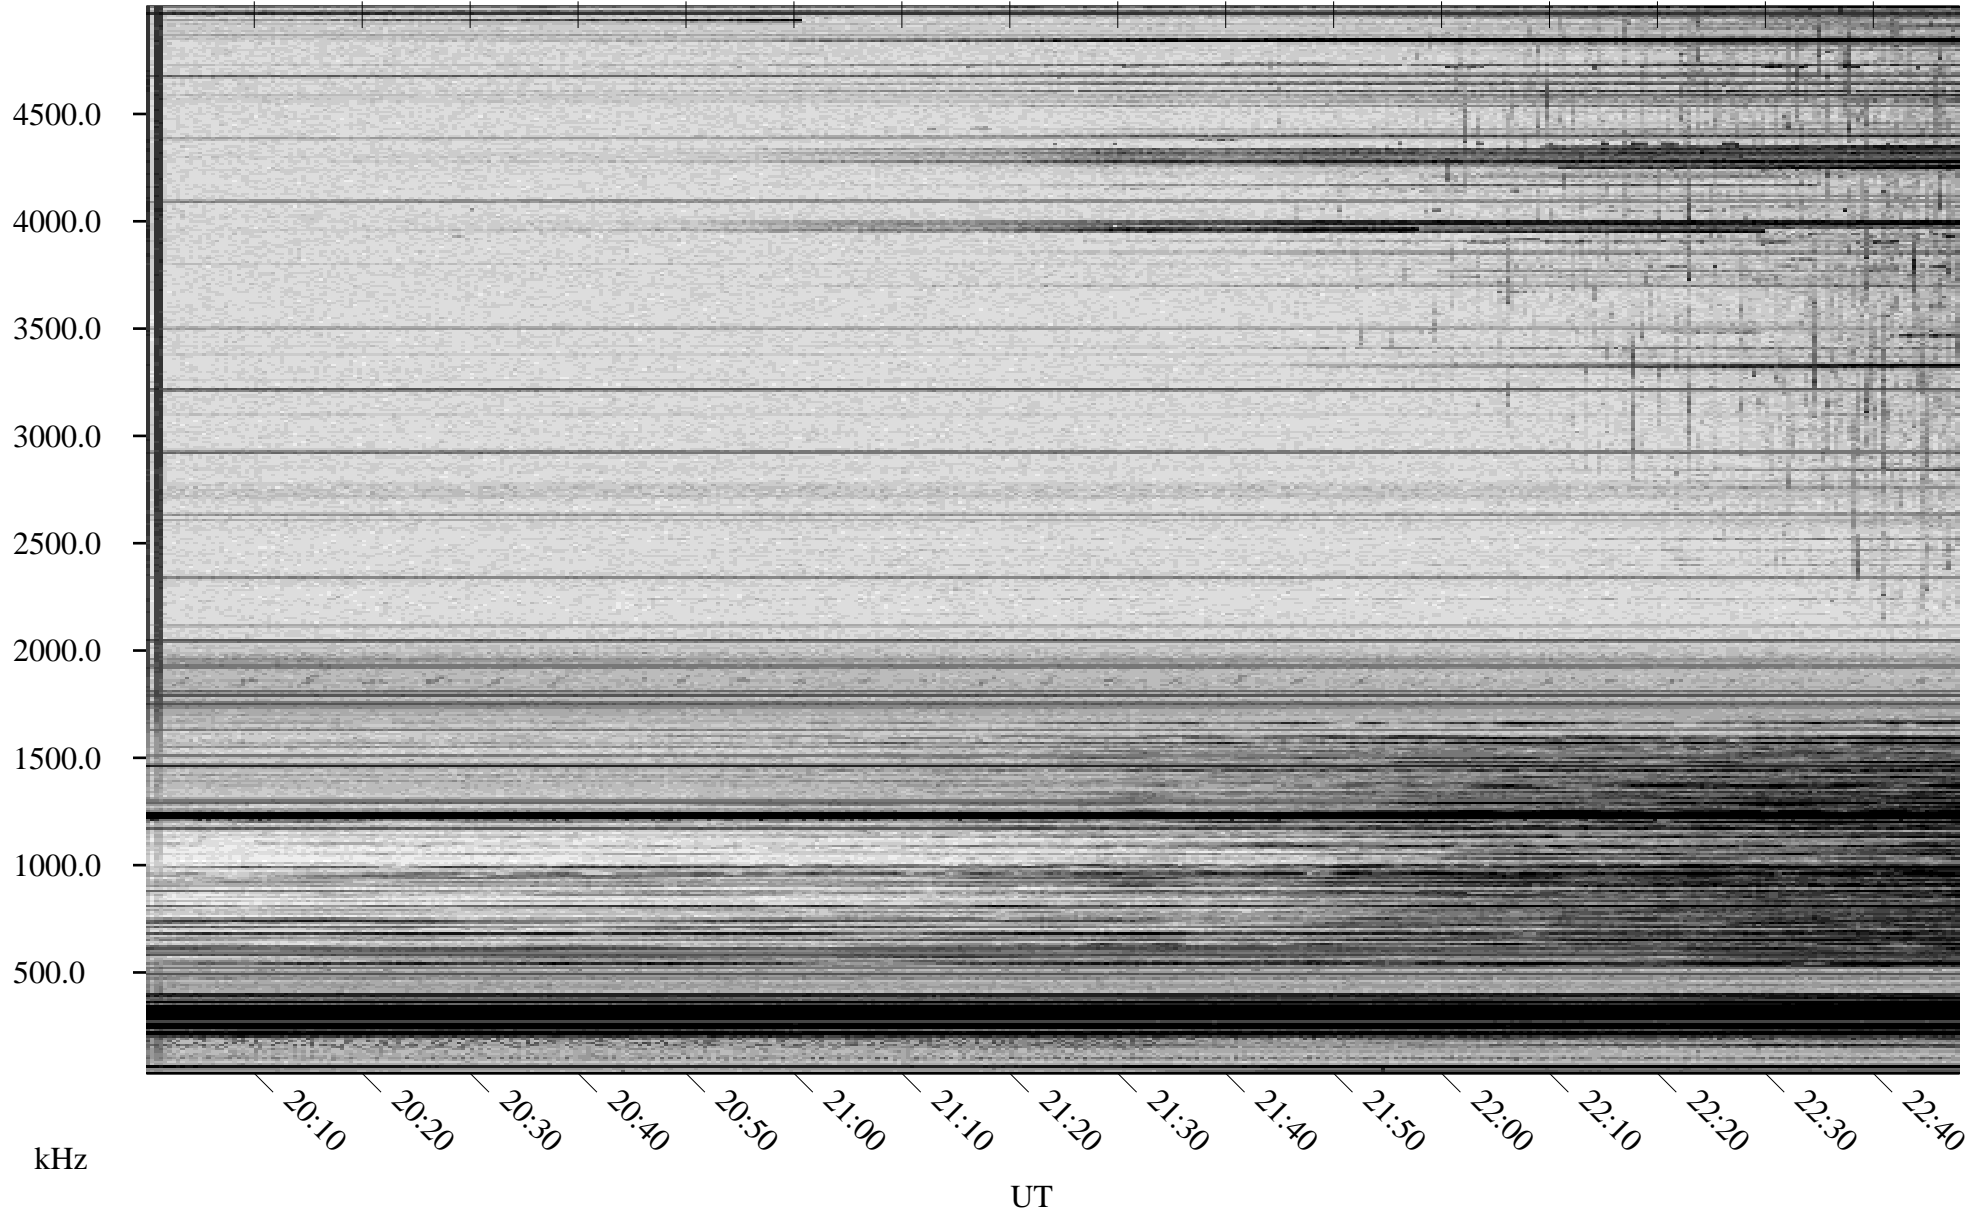

02/28/2010 Churchill, Manitoba

Linear Scale Black = 161 White = 15

ch10059l.r00SUm max_12

Page 1

02/28/2010 Churchill, Manitoba

Linear Scale Black = 161 White = 15

ch10059l.r00SUm max_12

Page 2

03/01/2010 Churchill, Manitoba

Linear Scale Black = 161 White = 15

ch10059l.r00SUm max_12

Page 3

03/01/2010 Churchill, Manitoba

Linear Scale Black = 161 White = 15

ch10059l.r00SUm max_12

Page 4

03/01/2010 Churchill, Manitoba

Linear Scale Black = 161 White = 15

ch10059l.r00SUm max_12

Page 5

03/01/2010 Churchill, Manitoba

Linear Scale Black = 161 White = 15

ch10059l.r00SUm max_12

Page 6

03/01/2010 Churchill, Manitoba

Linear Scale Black = 161 White = 15

ch10059l.r00SUm max_12

Page 7

03/01/2010 Churchill, Manitoba

Linear Scale Black = 161 White = 15

ch10059l.r00SUm max_12