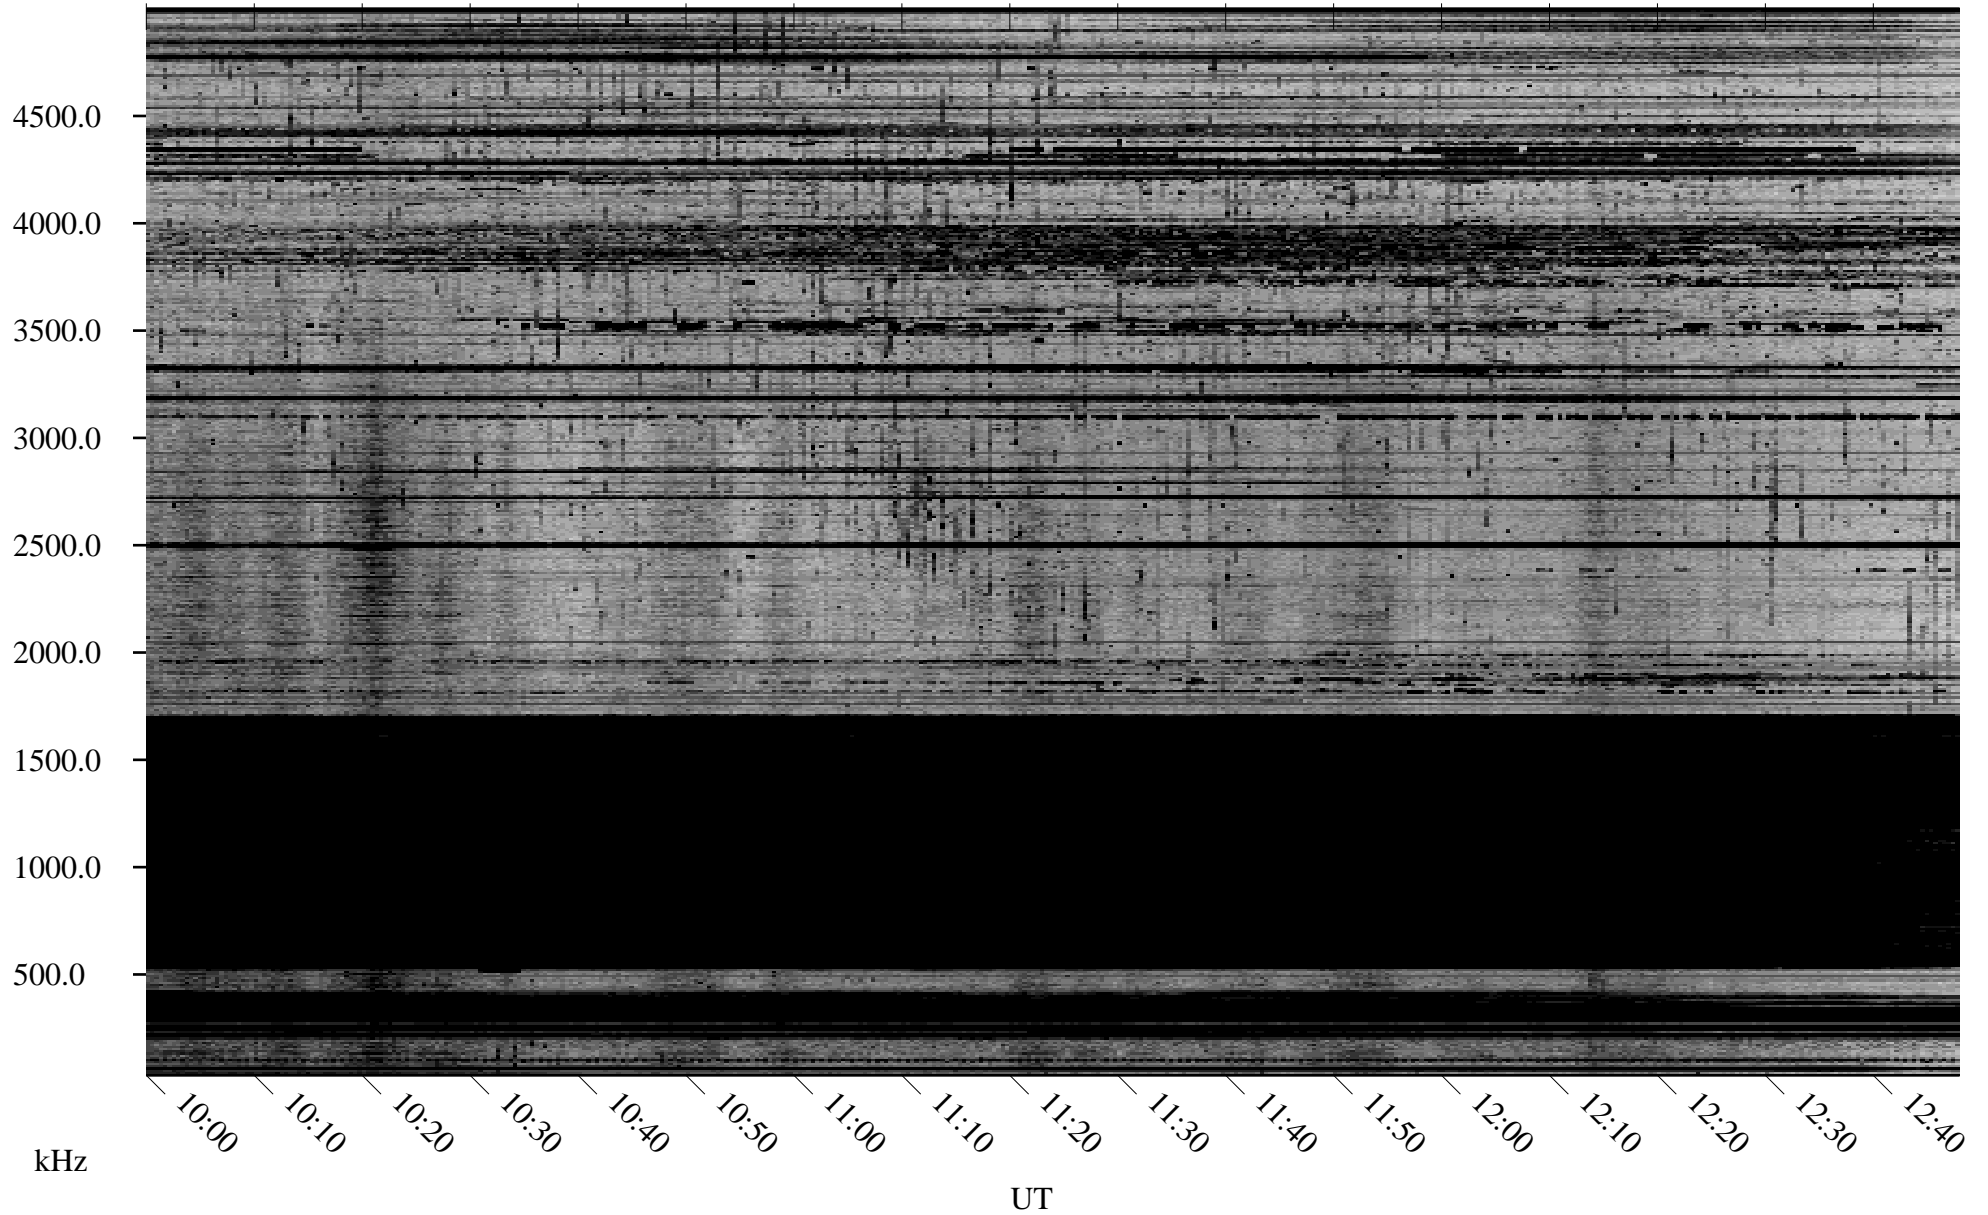

02/28/2010 Churchill, Manitoba

Linear Scale Black = 161 White = 15

ch10059l.r00SUm max_12

Page 1

02/28/2010 Churchill, Manitoba

Linear Scale Black = 161 White = 15

ch10059l.r00SUm max_12

Page 2

03/01/2010 Churchill, Manitoba

Linear Scale Black = 161 White = 15

ch10059l.r00SUm max_12

Page 3

03/01/2010 Churchill, Manitoba

Linear Scale Black = 161 White = 15

ch10059l.r00SUm max_12

Page 4

03/01/2010 Churchill, Manitoba

Linear Scale Black = 161 White = 15

ch10059l.r00SUm max_12

Page 5

03/01/2010 Churchill, Manitoba

Linear Scale Black = 161 White = 15

ch10059l.r00SUm max_12

Page 6

03/01/2010 Churchill, Manitoba

Linear Scale Black = 161 White = 15

ch10059l.r00SUm max_12

Page 7

03/01/2010 Churchill, Manitoba

Linear Scale Black = 161 White = 15

ch10059l.r00SUm max_12