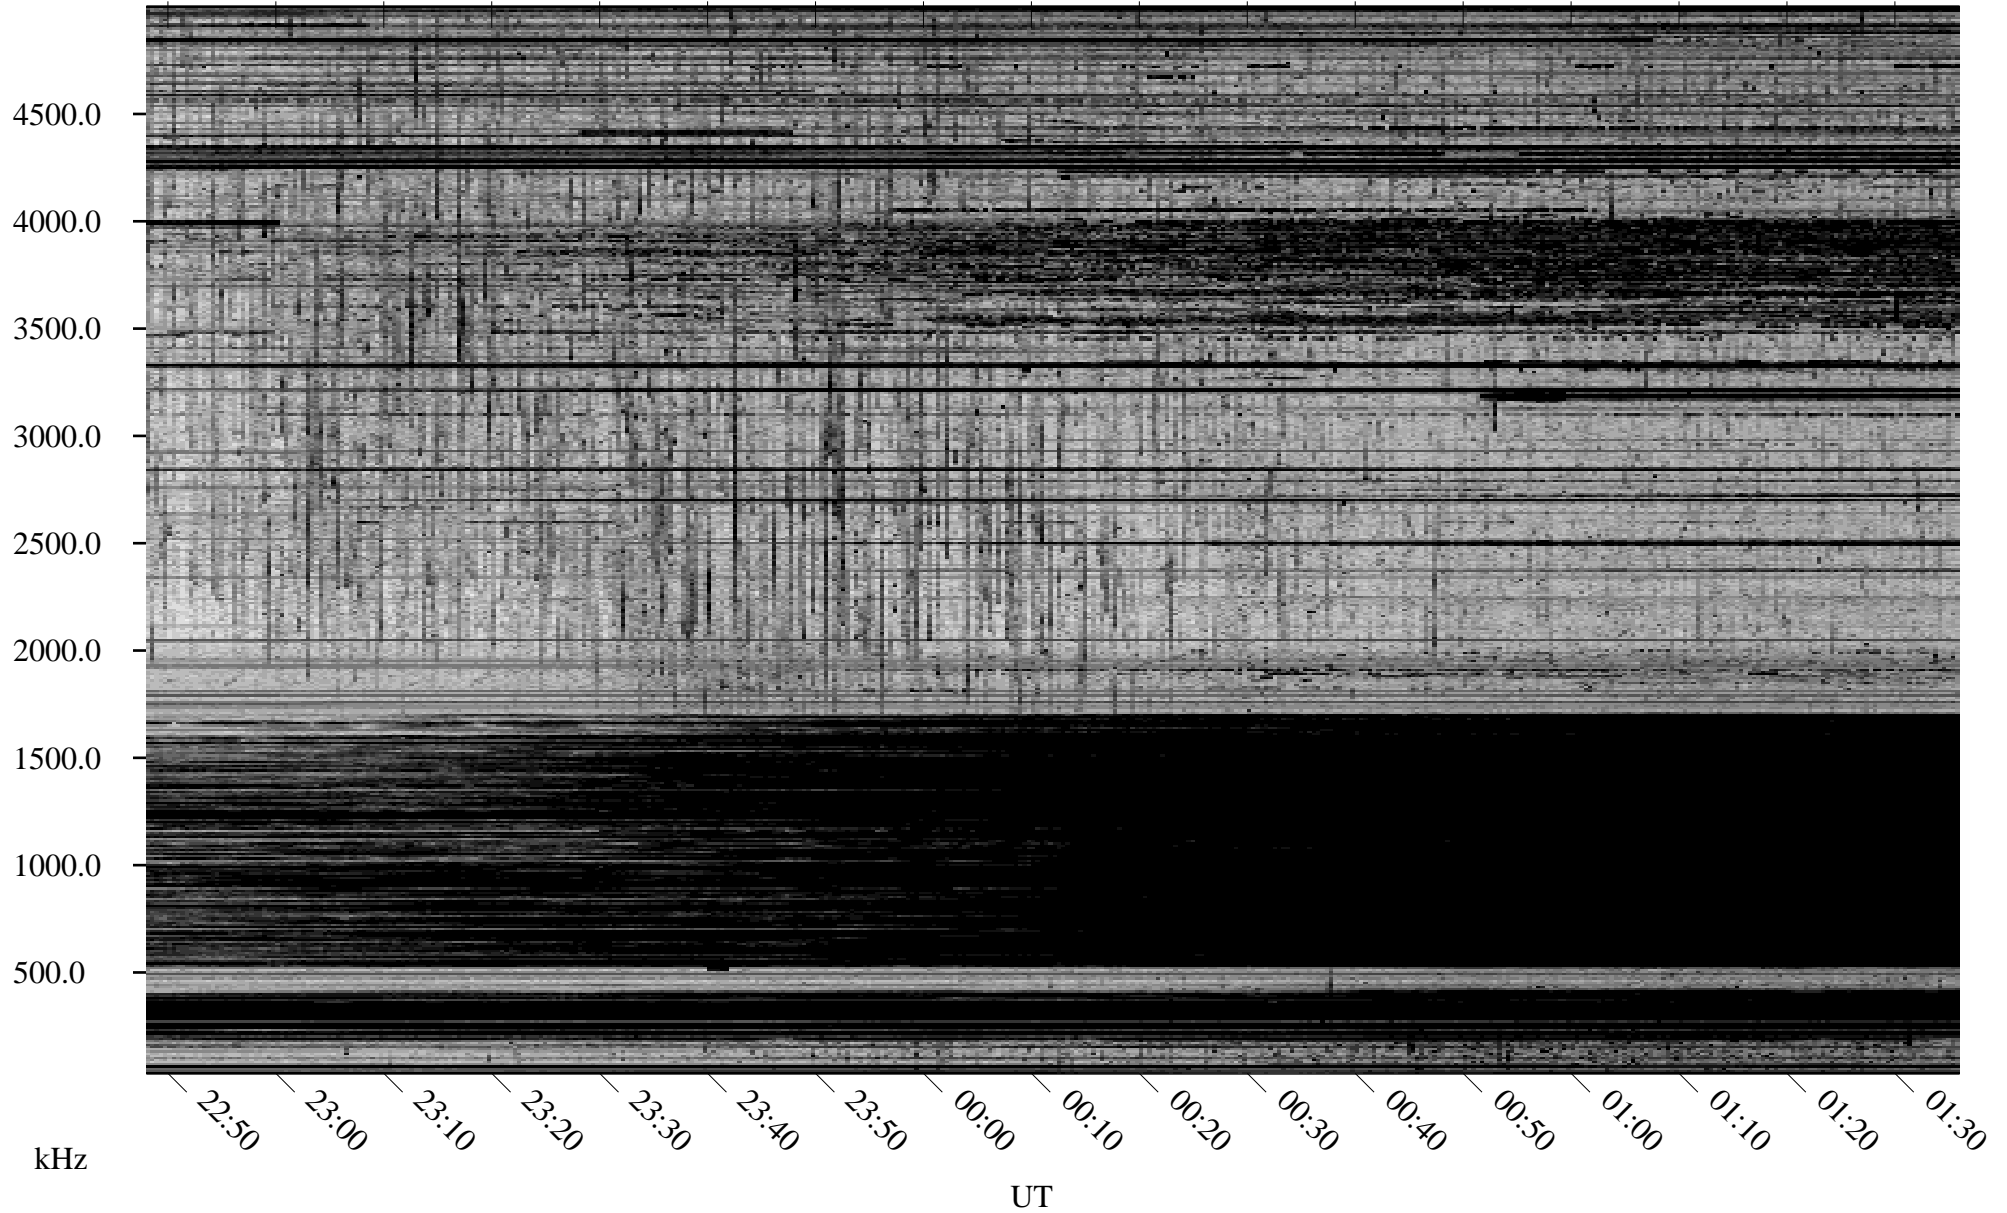

02/28/2010 Churchill, Manitoba

Linear Scale Black = 161 White = 15

ch10059l.r00SUm max_12

Page 1

02/28/2010 Churchill, Manitoba

Linear Scale Black = 161 White = 15

ch10059l.r00SUm max_12

Page 2

03/01/2010 Churchill, Manitoba

Linear Scale Black = 161 White = 15

ch10059l.r00SUm max_12

Page 3

03/01/2010 Churchill, Manitoba

Linear Scale Black = 161 White = 15

ch10059l.r00SUm max_12

Page 4

03/01/2010 Churchill, Manitoba

Linear Scale Black = 161 White = 15

ch10059l.r00SUm max_12

Page 5

03/01/2010 Churchill, Manitoba

Linear Scale Black = 161 White = 15

ch10059l.r00SUm max_12

Page 6

03/01/2010 Churchill, Manitoba

Linear Scale Black = 161 White = 15

ch10059l.r00SUm max_12

Page 7

03/01/2010 Churchill, Manitoba

Linear Scale Black = 161 White = 15

ch10059l.r00SUm max_12