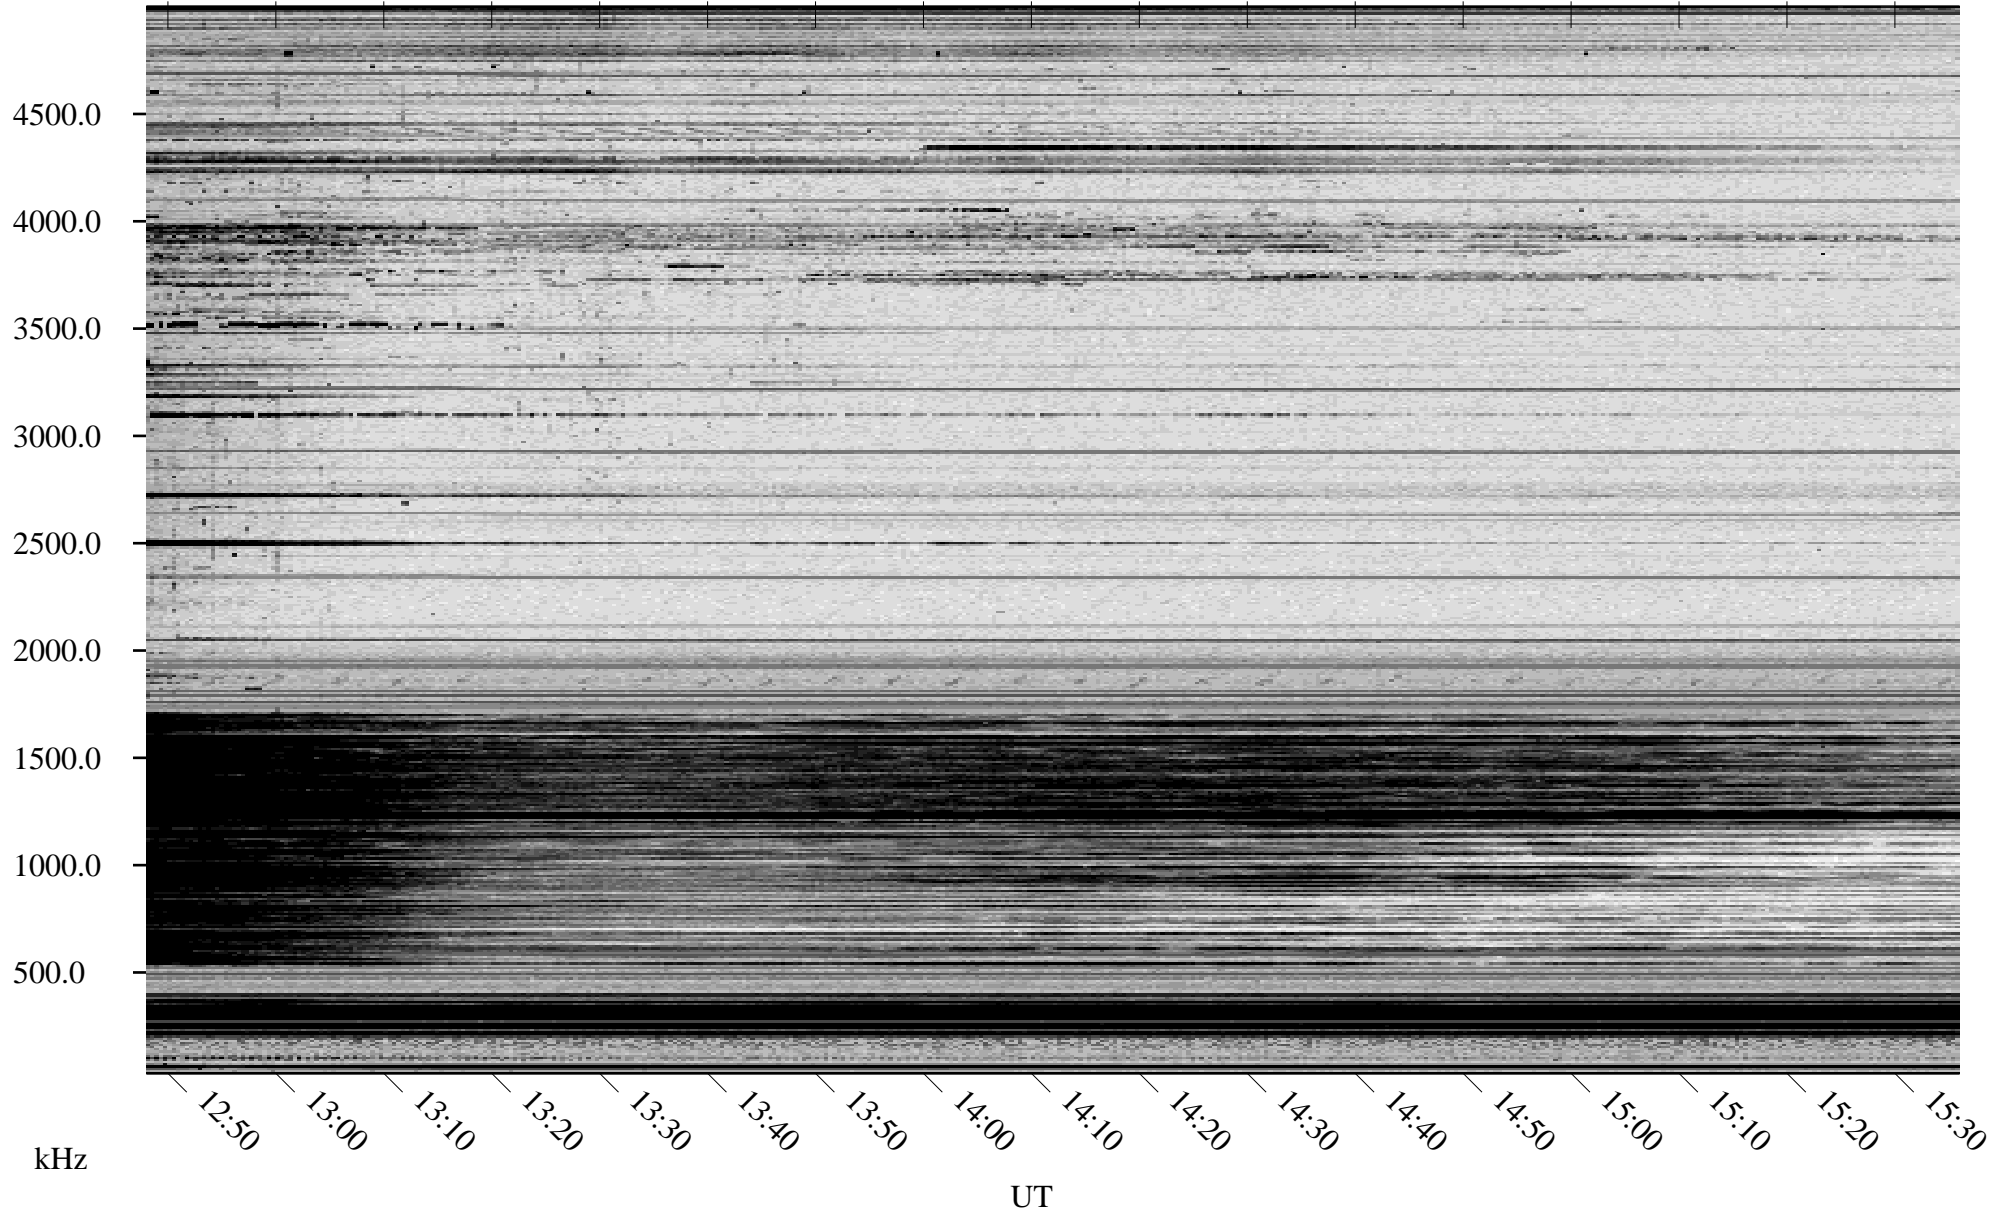

02/28/2010 Churchill, Manitoba

Linear Scale Black = 161 White = 15

ch10059l.r00SUm max_12

Page 1

02/28/2010 Churchill, Manitoba

Linear Scale Black = 161 White = 15

ch10059l.r00SUm max_12

Page 2

03/01/2010 Churchill, Manitoba

Linear Scale Black = 161 White = 15

ch10059l.r00SUm max_12

Page 3

03/01/2010 Churchill, Manitoba

Linear Scale Black = 161 White = 15

ch10059l.r00SUm max_12

Page 4

03/01/2010 Churchill, Manitoba

Linear Scale Black = 161 White = 15

ch10059l.r00SUm max_12

Page 5

03/01/2010 Churchill, Manitoba

Linear Scale Black = 161 White = 15

ch10059l.r00SUm max_12

Page 6

03/01/2010 Churchill, Manitoba

Linear Scale Black = 161 White = 15

ch10059l.r00SUm max_12

Page 7

03/01/2010 Churchill, Manitoba

Linear Scale Black = 161 White = 15

ch10059l.r00SUm max_12