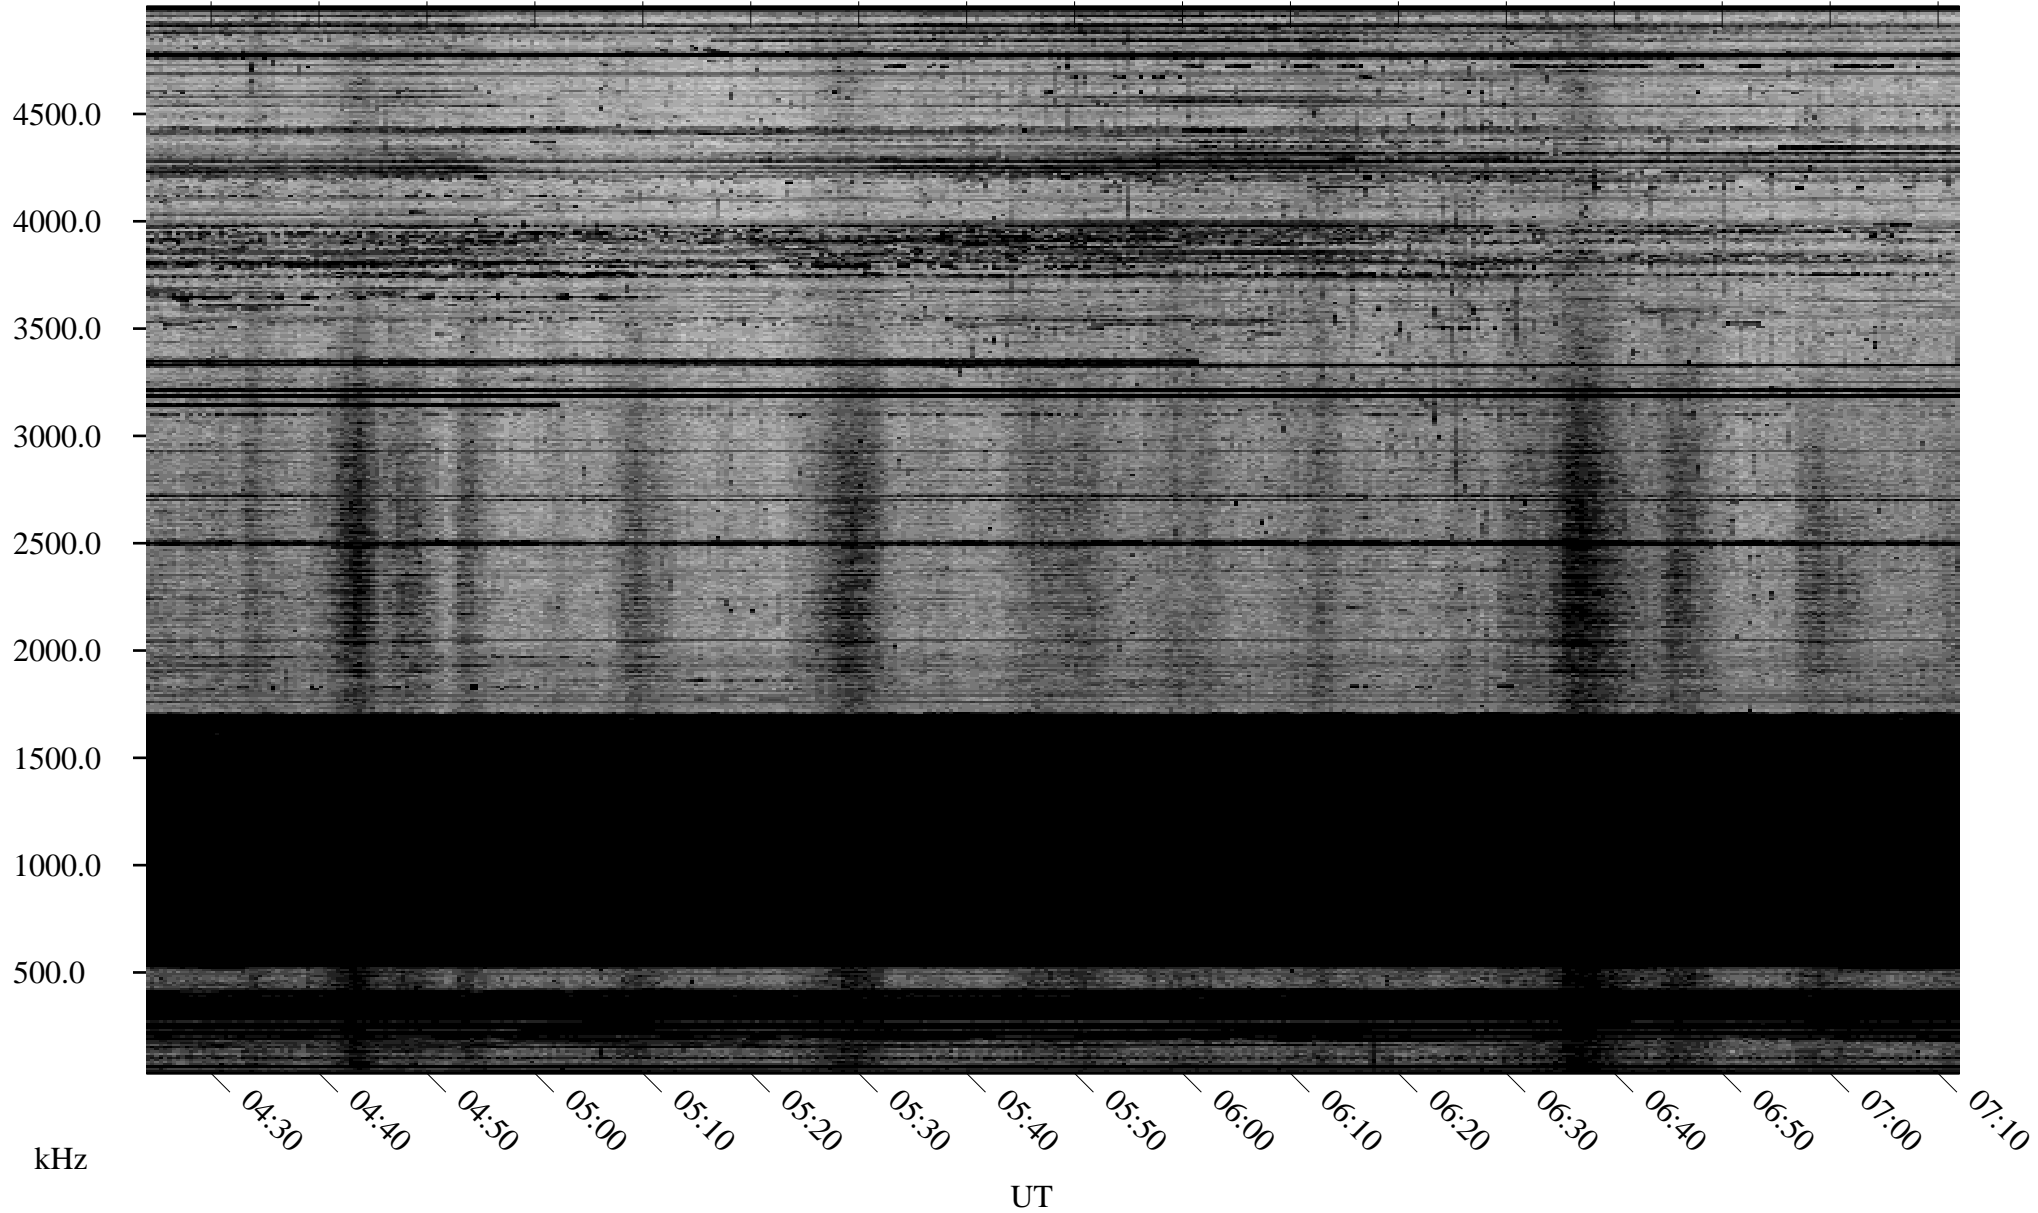

02/28/2010 Churchill, Manitoba

Linear Scale Black = 161 White = 15

ch10059l.r00SUm max_12

Page 1

02/28/2010 Churchill, Manitoba

Linear Scale Black = 161 White = 15

ch10059l.r00SUm max_12

Page 2

03/01/2010 Churchill, Manitoba

Linear Scale Black = 161 White = 15

ch10059l.r00SUm max_12

Page 3

03/01/2010 Churchill, Manitoba

Linear Scale Black = 161 White = 15

ch10059l.r00SUm max_12

Page 4

03/01/2010 Churchill, Manitoba

Linear Scale Black = 161 White = 15

ch10059l.r00SUm max_12

Page 5

03/01/2010 Churchill, Manitoba

Linear Scale Black = 161 White = 15

ch10059l.r00SUm max_12

Page 6

03/01/2010 Churchill, Manitoba

Linear Scale Black = 161 White = 15

ch10059l.r00SUm max_12

Page 7

03/01/2010 Churchill, Manitoba

Linear Scale Black = 161 White = 15

ch10059l.r00SUm max_12