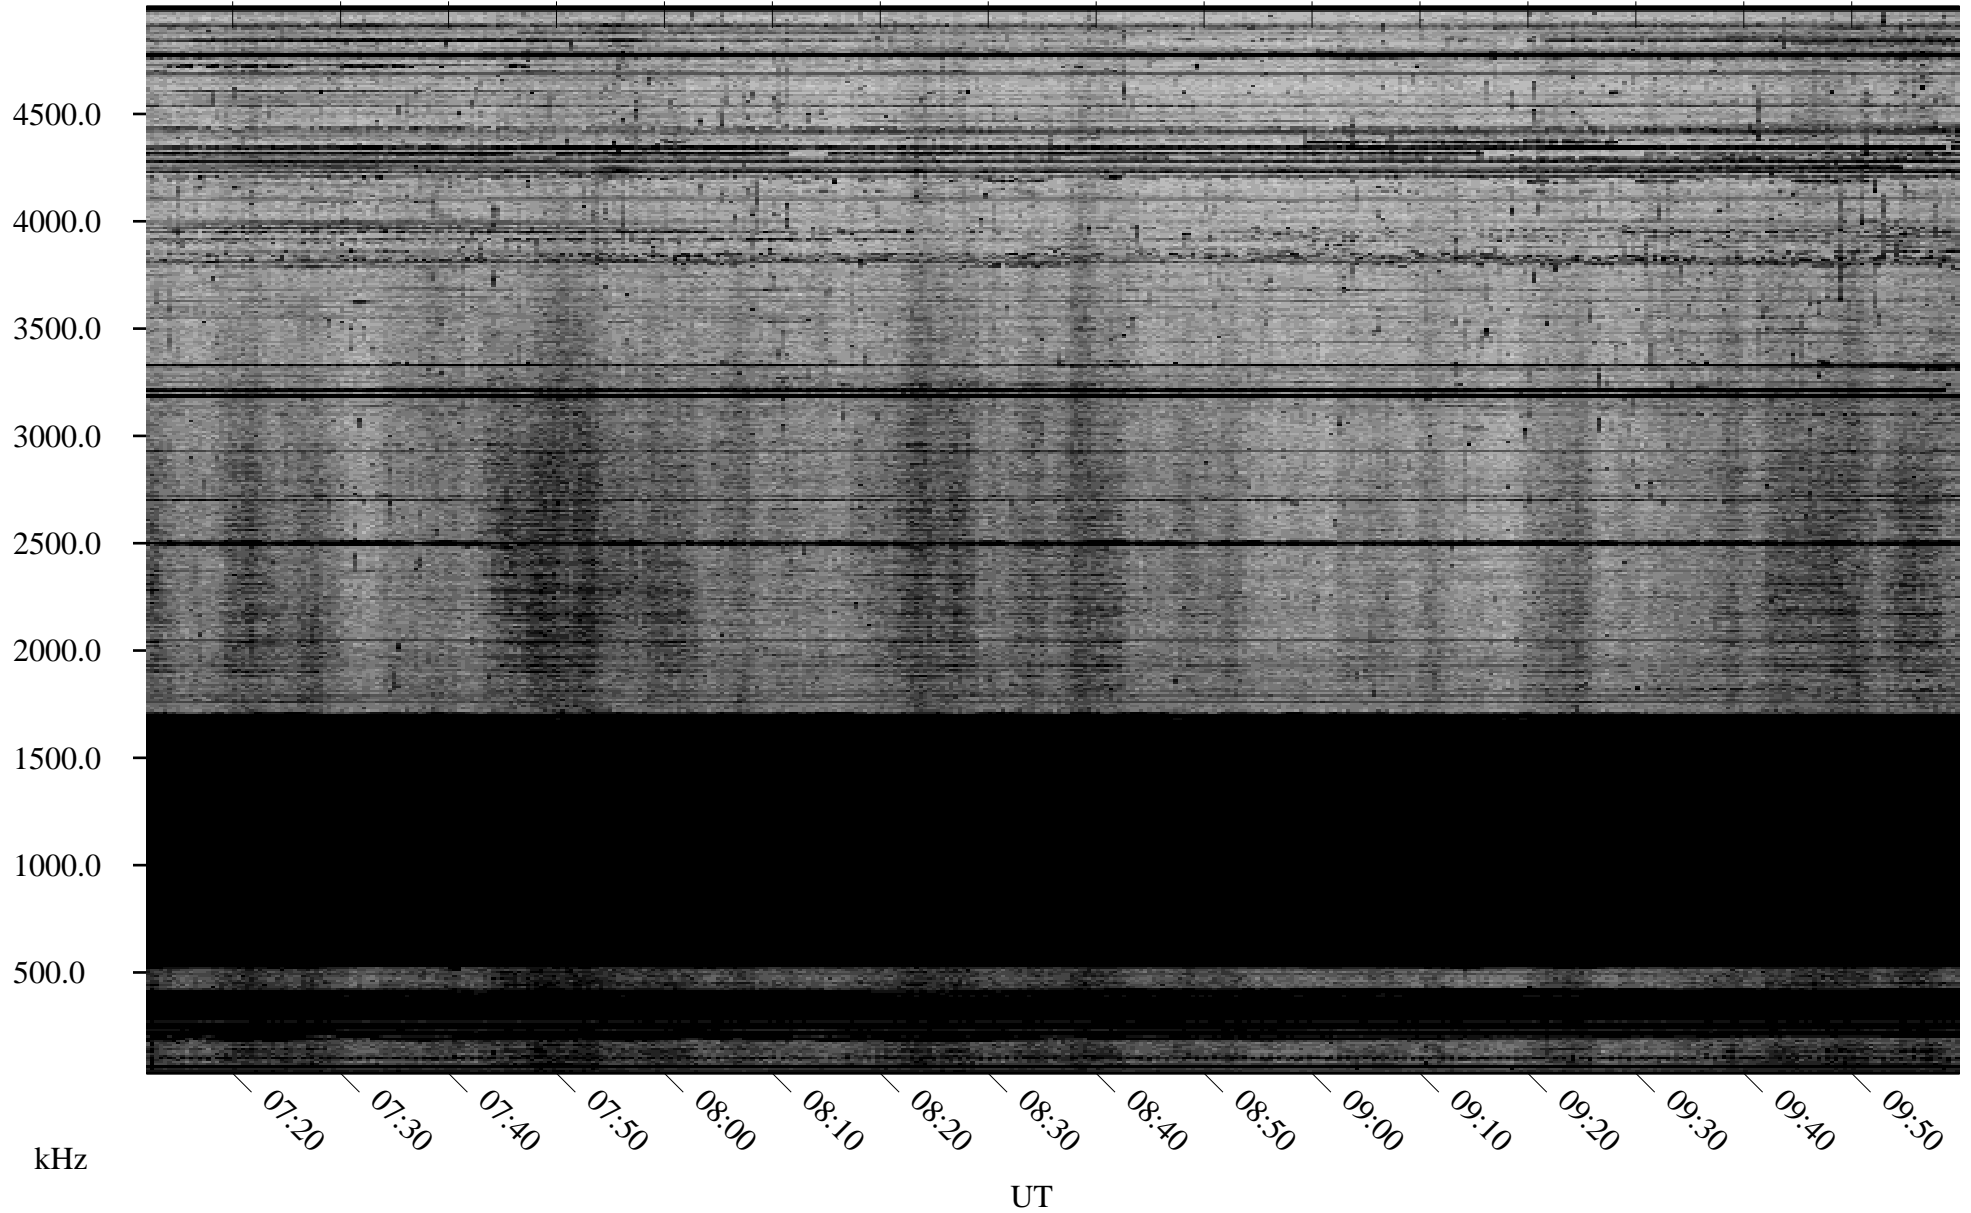

02/28/2010 Churchill, Manitoba

Linear Scale Black = 161 White = 15

ch10059l.r00SUm max_12

Page 1

02/28/2010 Churchill, Manitoba

Linear Scale Black = 161 White = 15

ch10059l.r00SUm max_12

Page 2

03/01/2010 Churchill, Manitoba

Linear Scale Black = 161 White = 15

ch10059l.r00SUm max_12

Page 3

03/01/2010 Churchill, Manitoba

Linear Scale Black = 161 White = 15

ch10059l.r00SUm max_12

Page 4

03/01/2010 Churchill, Manitoba

Linear Scale Black = 161 White = 15

ch10059l.r00SUm max_12

Page 5

03/01/2010 Churchill, Manitoba

Linear Scale Black = 161 White = 15

ch10059l.r00SUm max_12

Page 6

03/01/2010 Churchill, Manitoba

Linear Scale Black = 161 White = 15

ch10059l.r00SUm max_12

Page 7

03/01/2010 Churchill, Manitoba

Linear Scale Black = 161 White = 15

ch10059l.r00SUm max_12