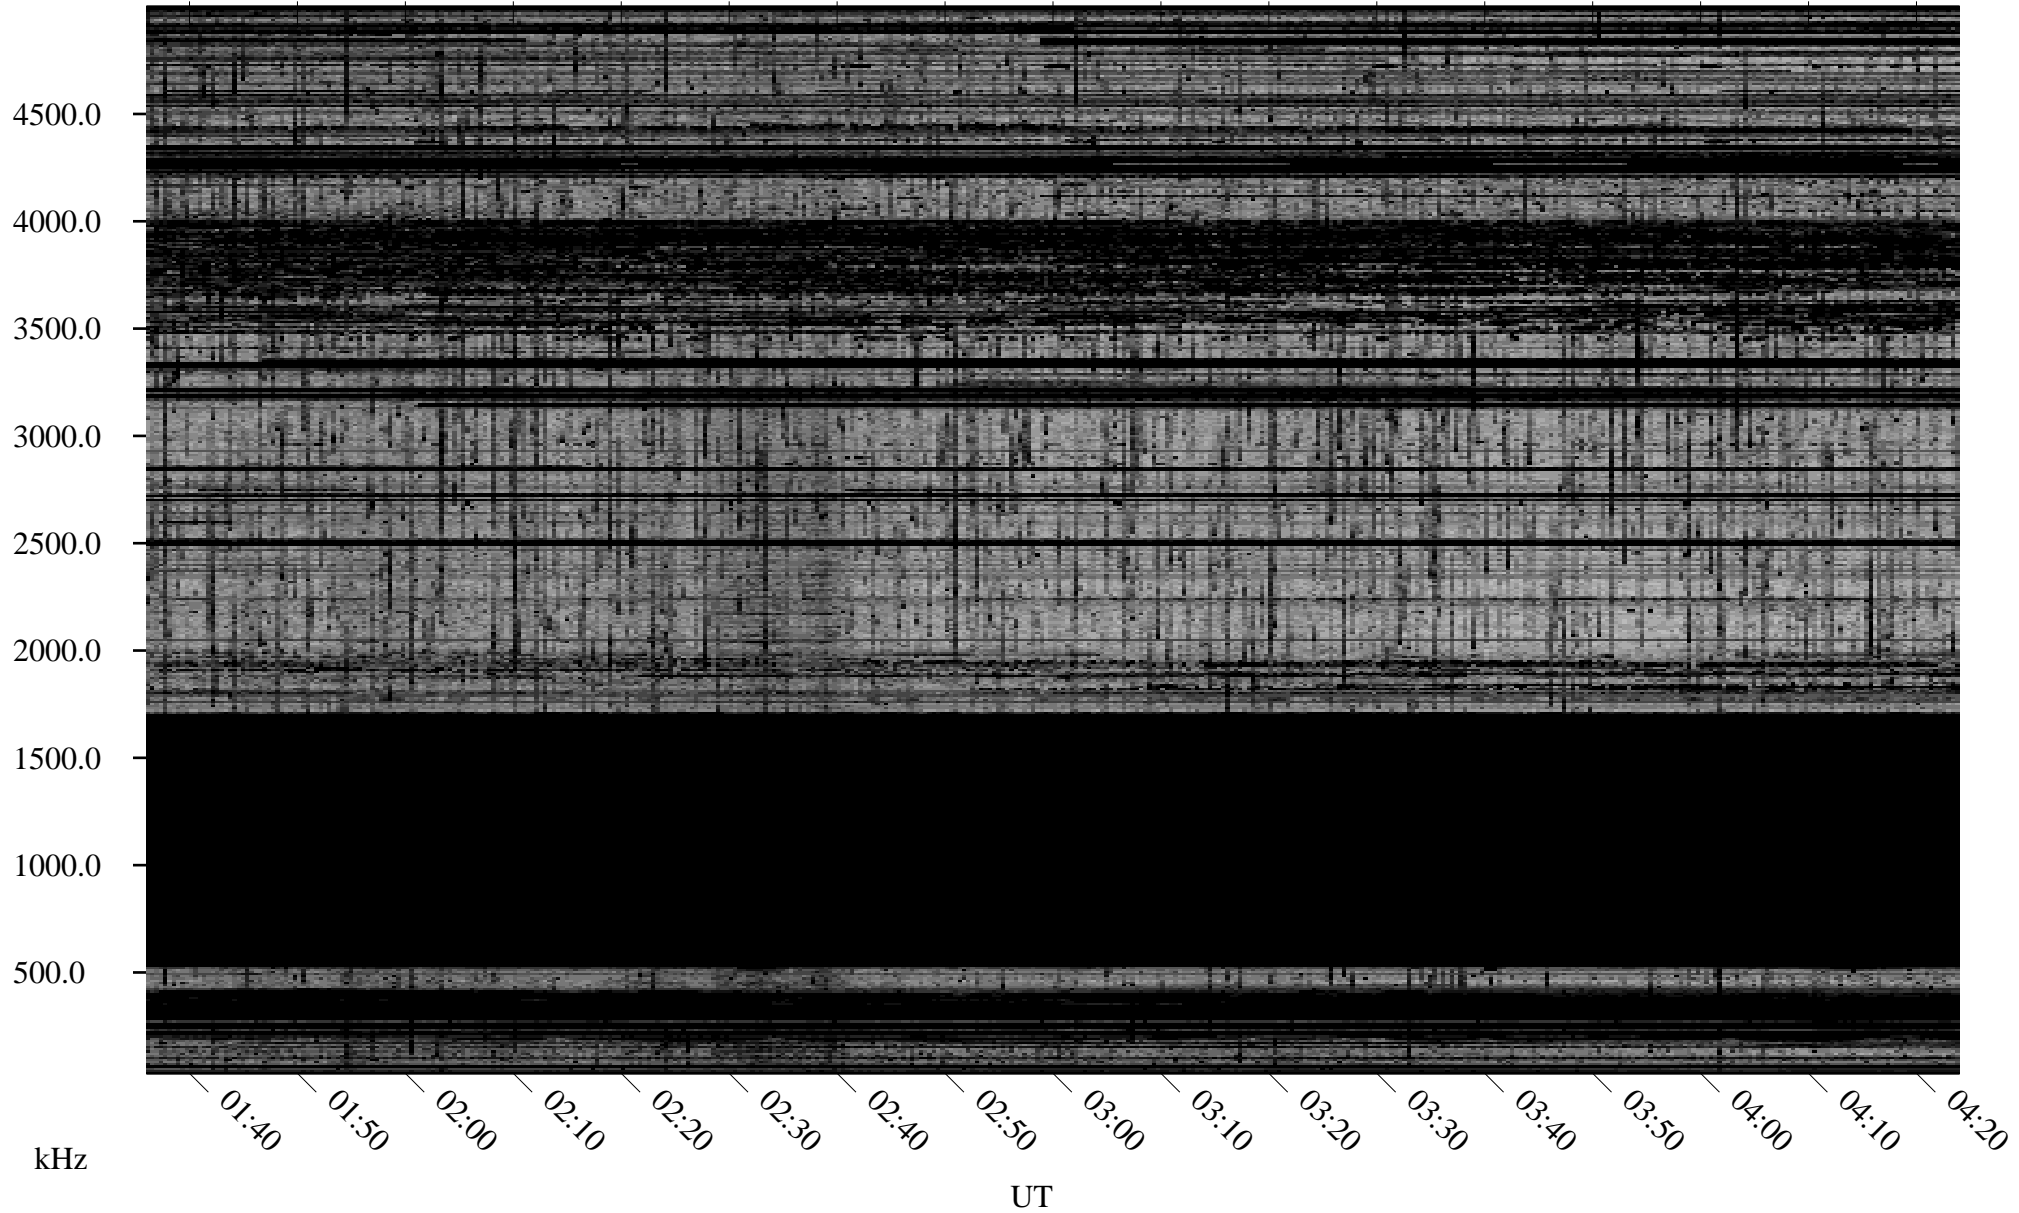

03/01/2010 Churchill, Manitoba

Linear Scale Black = 161 White = 15

ch10060l.r00SUm max_12

Page 1

03/01/2010 Churchill, Manitoba

Linear Scale Black = 161 White = 15

ch10060l.r00SUm max_12

Page 2

03/02/2010 Churchill, Manitoba

Linear Scale Black = 161 White = 15

ch10060l.r00SUm max_12

Page 3

03/02/2010 Churchill, Manitoba

Linear Scale Black = 161 White = 15

ch10060l.r00SUm max_12

Page 4

03/02/2010 Churchill, Manitoba

Linear Scale Black = 161 White = 15

ch10060l.r00SUm max_12

Page 5

03/02/2010 Churchill, Manitoba

Linear Scale Black = 161 White = 15

ch10060l.r00SUm max_12

Page 6

03/02/2010 Churchill, Manitoba

Linear Scale Black = 161 White = 15

ch10060l.r00SUm max_12

Page 7

03/02/2010 Churchill, Manitoba

Linear Scale Black = 161 White = 15

ch10060l.r00SUm max_12