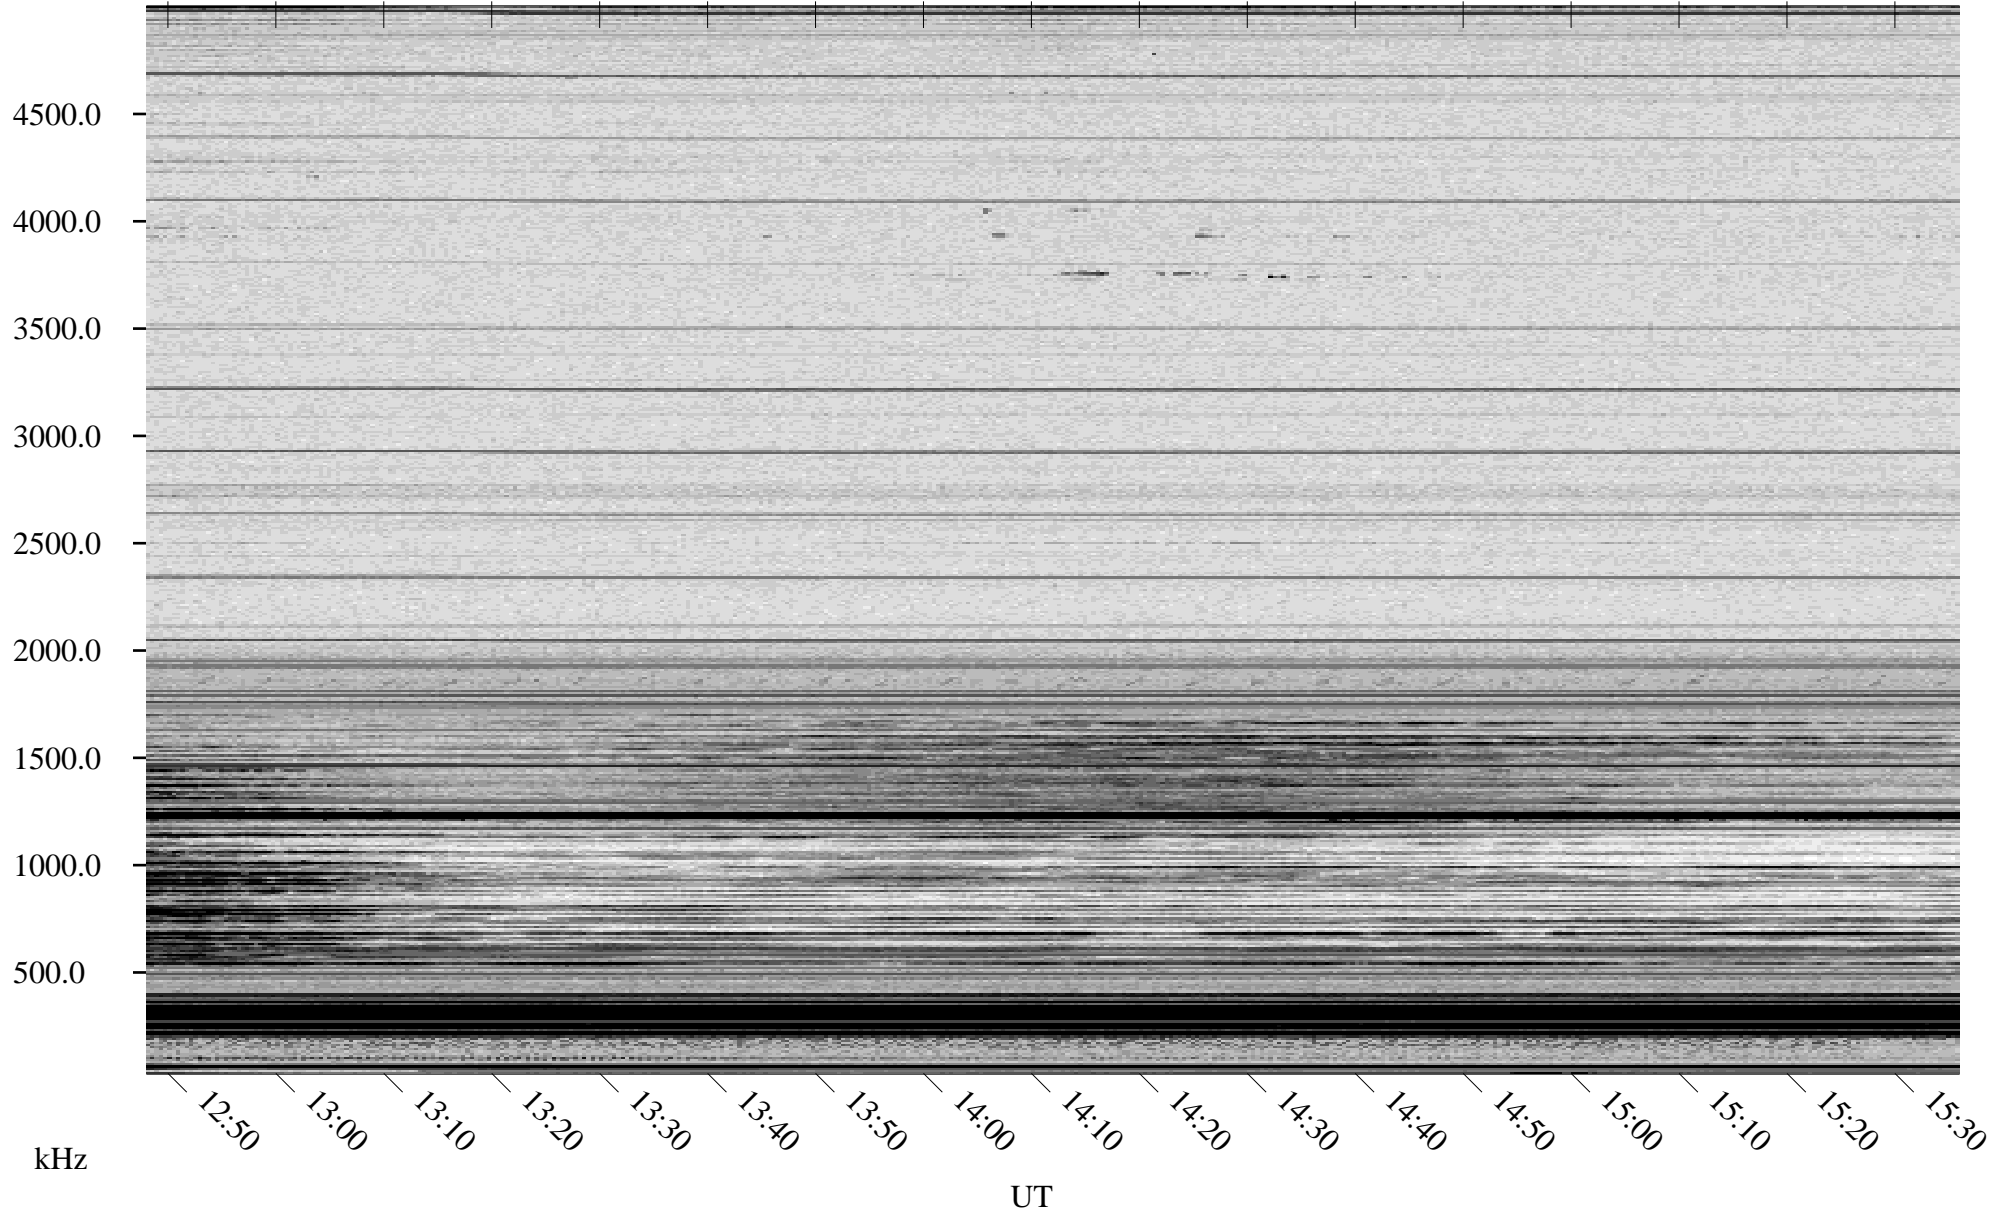

03/01/2010 Churchill, Manitoba

Linear Scale Black = 161 White = 15

ch10060l.r00SUm max_12

Page 1

03/01/2010 Churchill, Manitoba

Linear Scale Black = 161 White = 15

ch10060l.r00SUm max_12

Page 2

03/02/2010 Churchill, Manitoba

Linear Scale Black = 161 White = 15

ch10060l.r00SUm max_12

Page 3

03/02/2010 Churchill, Manitoba

Linear Scale Black = 161 White = 15

ch10060l.r00SUm max_12

Page 4

03/02/2010 Churchill, Manitoba

Linear Scale Black = 161 White = 15

ch10060l.r00SUm max_12

Page 5

03/02/2010 Churchill, Manitoba

Linear Scale Black = 161 White = 15

ch10060l.r00SUm max_12

Page 6

03/02/2010 Churchill, Manitoba

Linear Scale Black = 161 White = 15

ch10060l.r00SUm max_12

Page 7

03/02/2010 Churchill, Manitoba

Linear Scale Black = 161 White = 15

ch10060l.r00SUm max_12