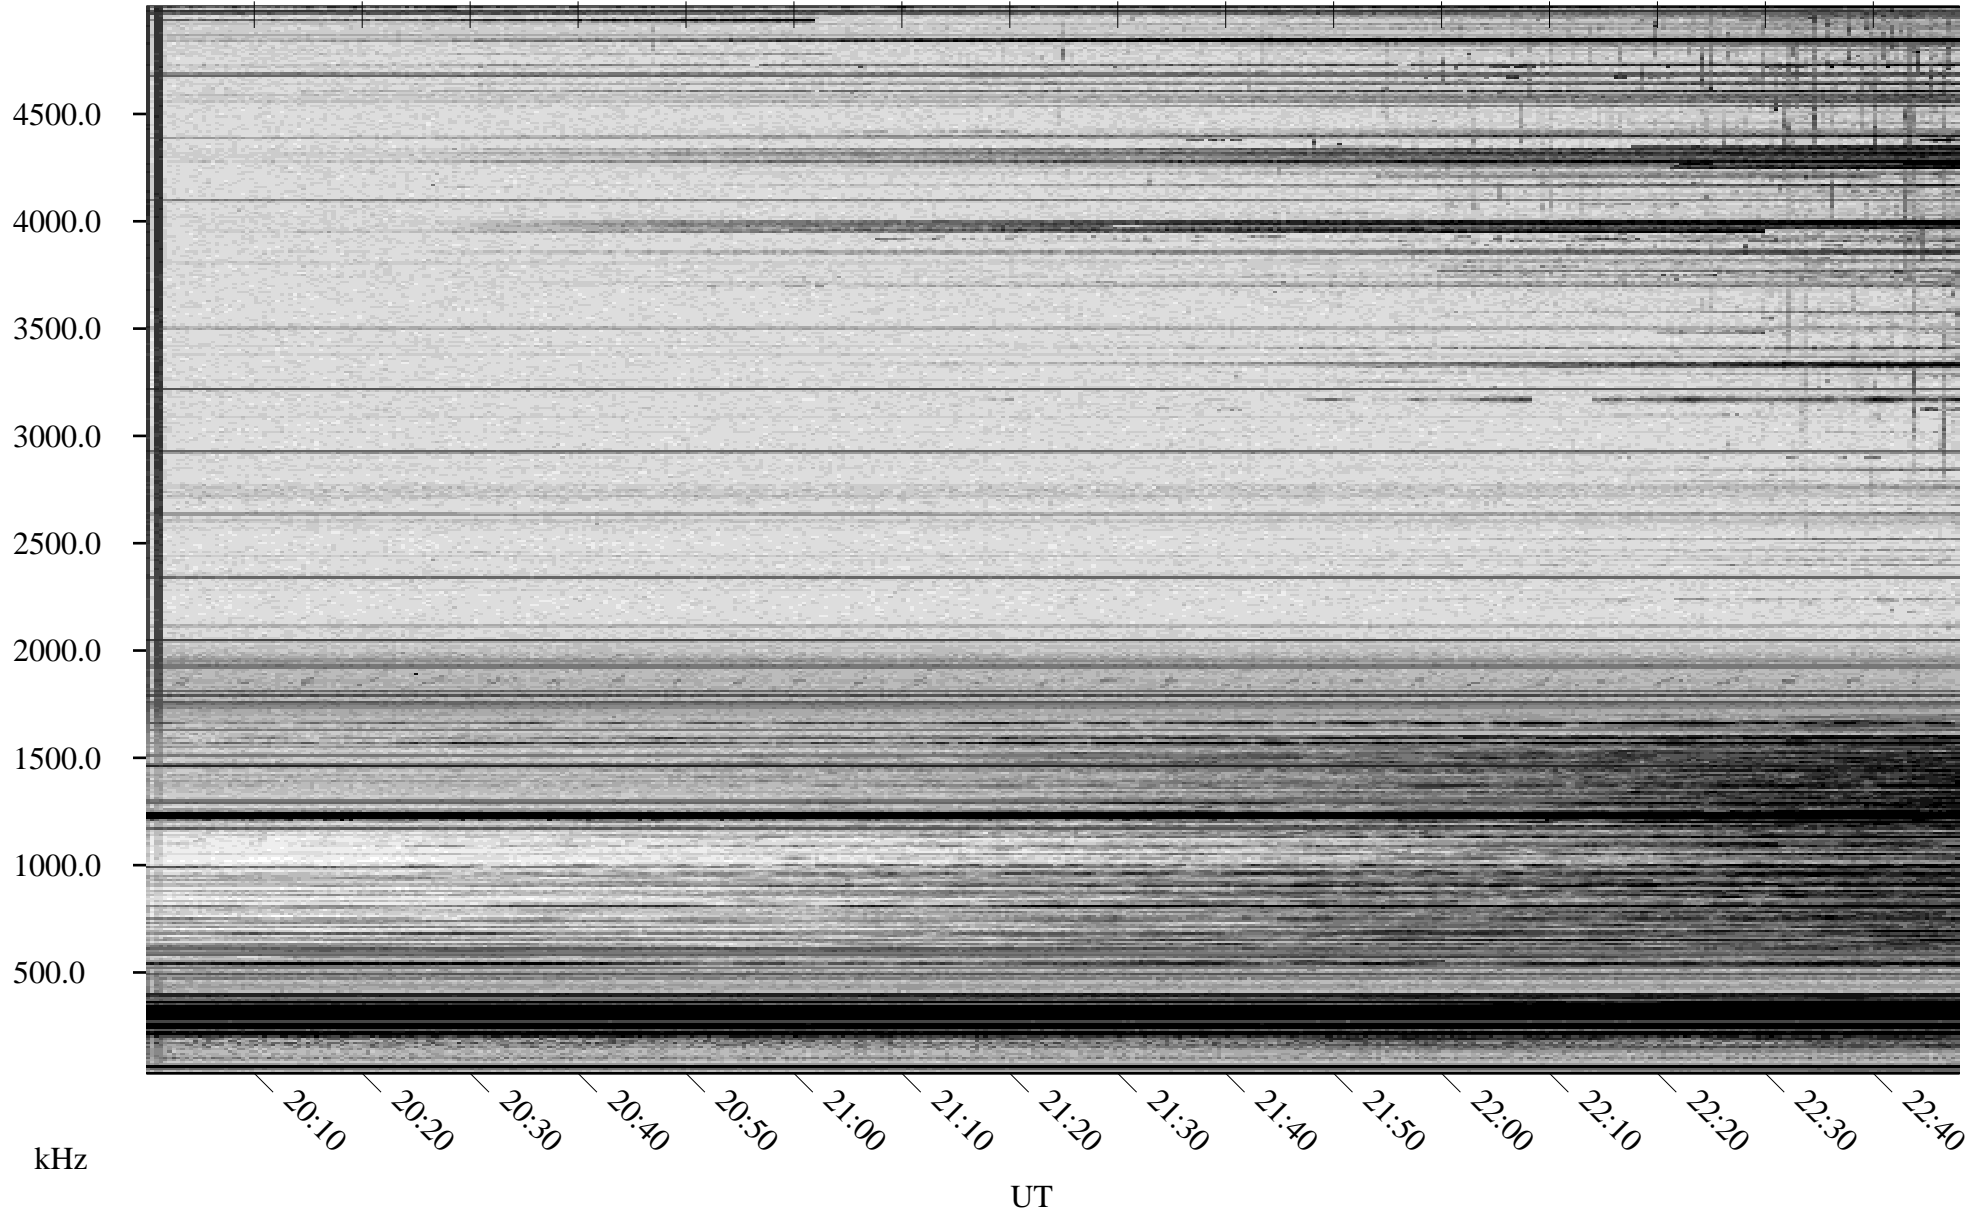

03/01/2010 Churchill, Manitoba

Linear Scale Black = 161 White = 15

ch10060l.r00SUm max_12

Page 1

03/01/2010 Churchill, Manitoba

Linear Scale Black = 161 White = 15

ch10060l.r00SUm max_12

Page 2

03/02/2010 Churchill, Manitoba

Linear Scale Black = 161 White = 15

ch10060l.r00SUm max_12

Page 3

03/02/2010 Churchill, Manitoba

Linear Scale Black = 161 White = 15

ch10060l.r00SUm max_12

Page 4

03/02/2010 Churchill, Manitoba

Linear Scale Black = 161 White = 15

ch10060l.r00SUm max_12

Page 5

03/02/2010 Churchill, Manitoba

Linear Scale Black = 161 White = 15

ch10060l.r00SUm max_12

Page 6

03/02/2010 Churchill, Manitoba

Linear Scale Black = 161 White = 15

ch10060l.r00SUm max_12

Page 7

03/02/2010 Churchill, Manitoba

Linear Scale Black = 161 White = 15

ch10060l.r00SUm max_12