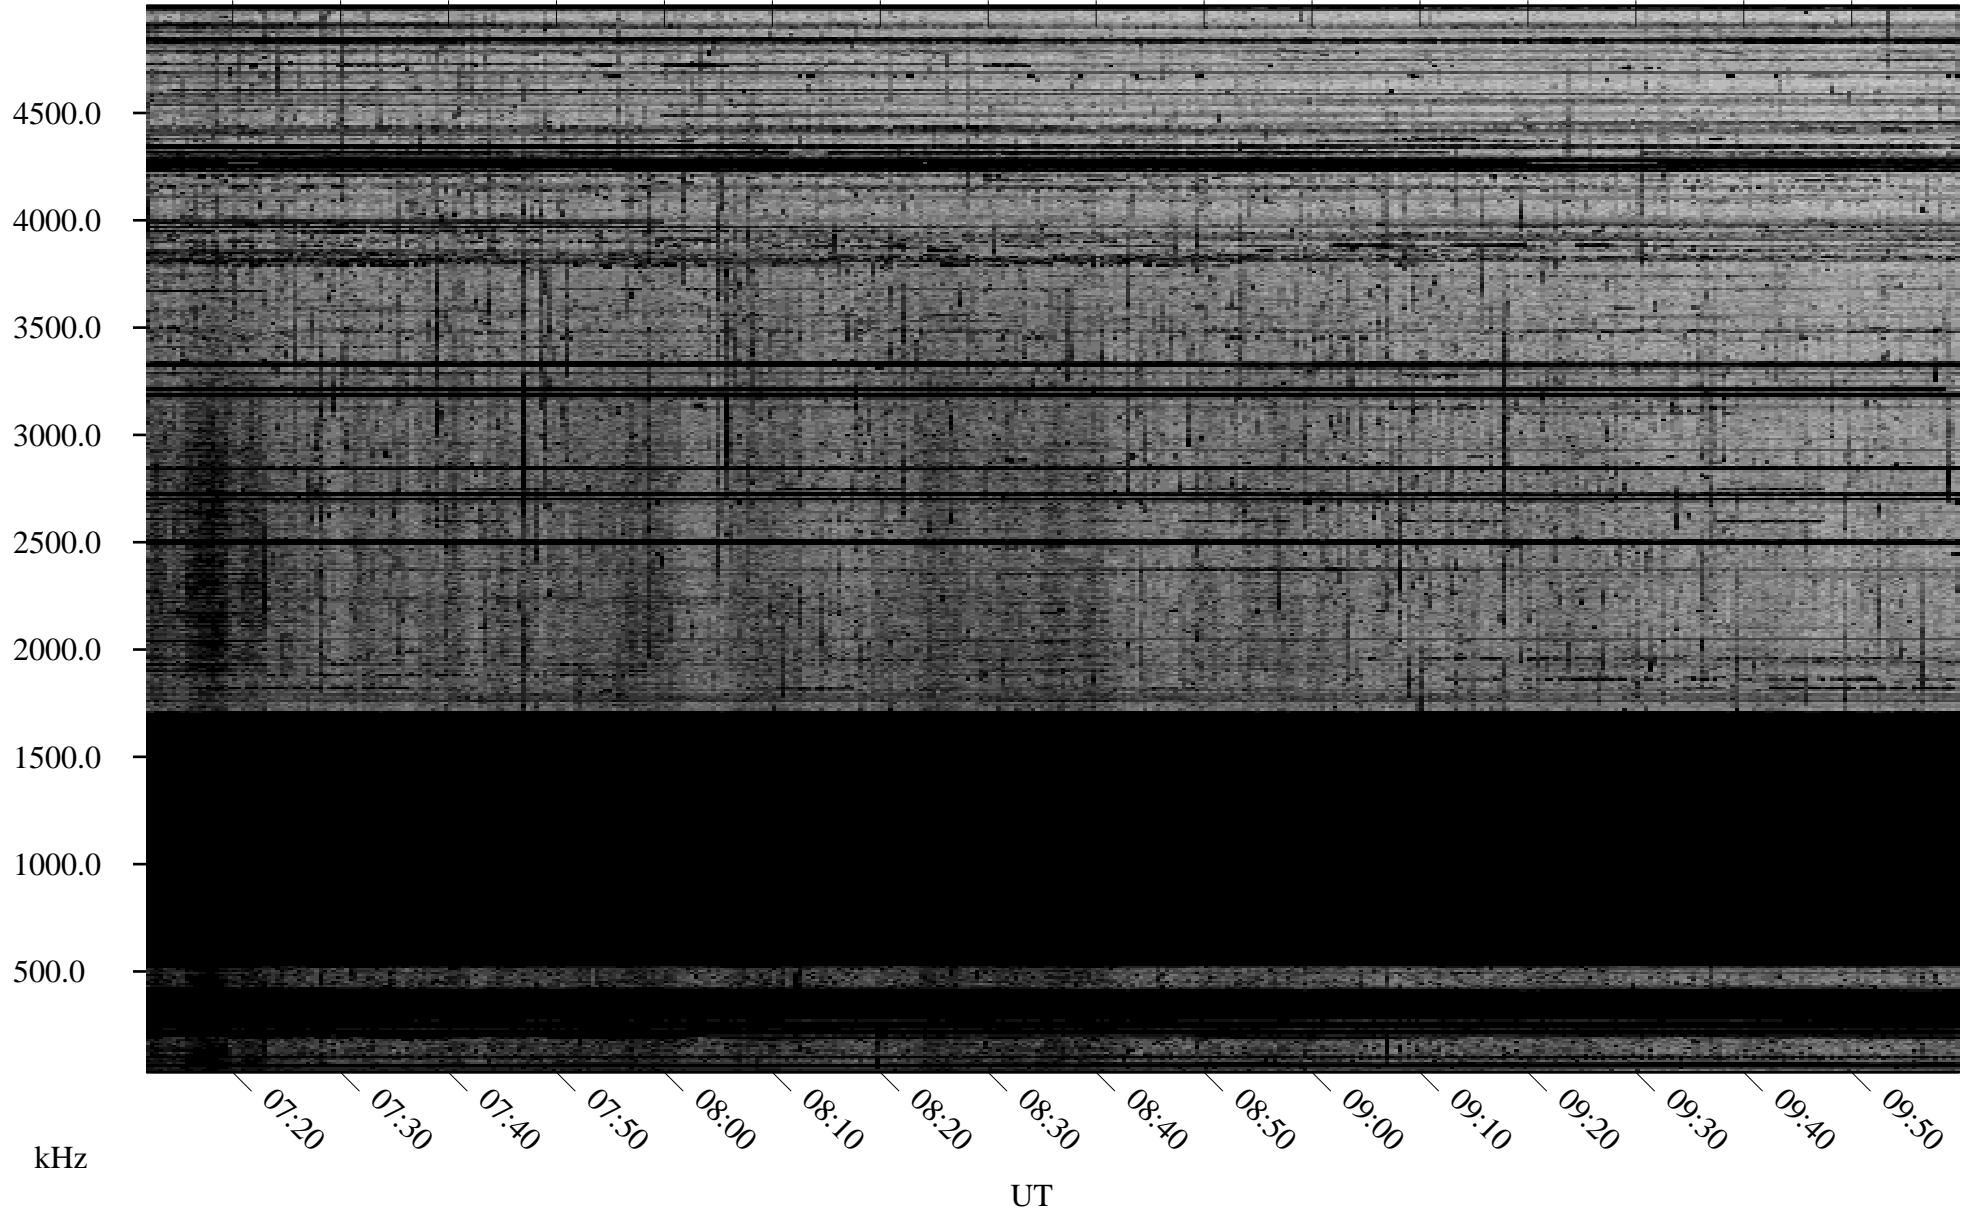

03/01/2010 Churchill, Manitoba

Linear Scale Black = 161 White = 15

ch10060l.r00SUm max_12

Page 1

03/01/2010 Churchill, Manitoba

Linear Scale Black = 161 White = 15

ch10060l.r00SUm max_12

Page 2

03/02/2010 Churchill, Manitoba

Linear Scale Black = 161 White = 15

ch10060l.r00SUm max_12

Page 3

03/02/2010 Churchill, Manitoba

Linear Scale Black = 161 White = 15

ch10060l.r00SUm max_12

Page 4

03/02/2010 Churchill, Manitoba

Linear Scale Black = 161 White = 15

ch10060l.r00SUm max_12

Page 5

03/02/2010 Churchill, Manitoba

Linear Scale Black = 161 White = 15

ch10060l.r00SUm max_12

Page 6

03/02/2010 Churchill, Manitoba

Linear Scale Black = 161 White = 15

ch10060l.r00SUm max_12

Page 7

03/02/2010 Churchill, Manitoba

Linear Scale Black = 161 White = 15

ch10060l.r00SUm max_12