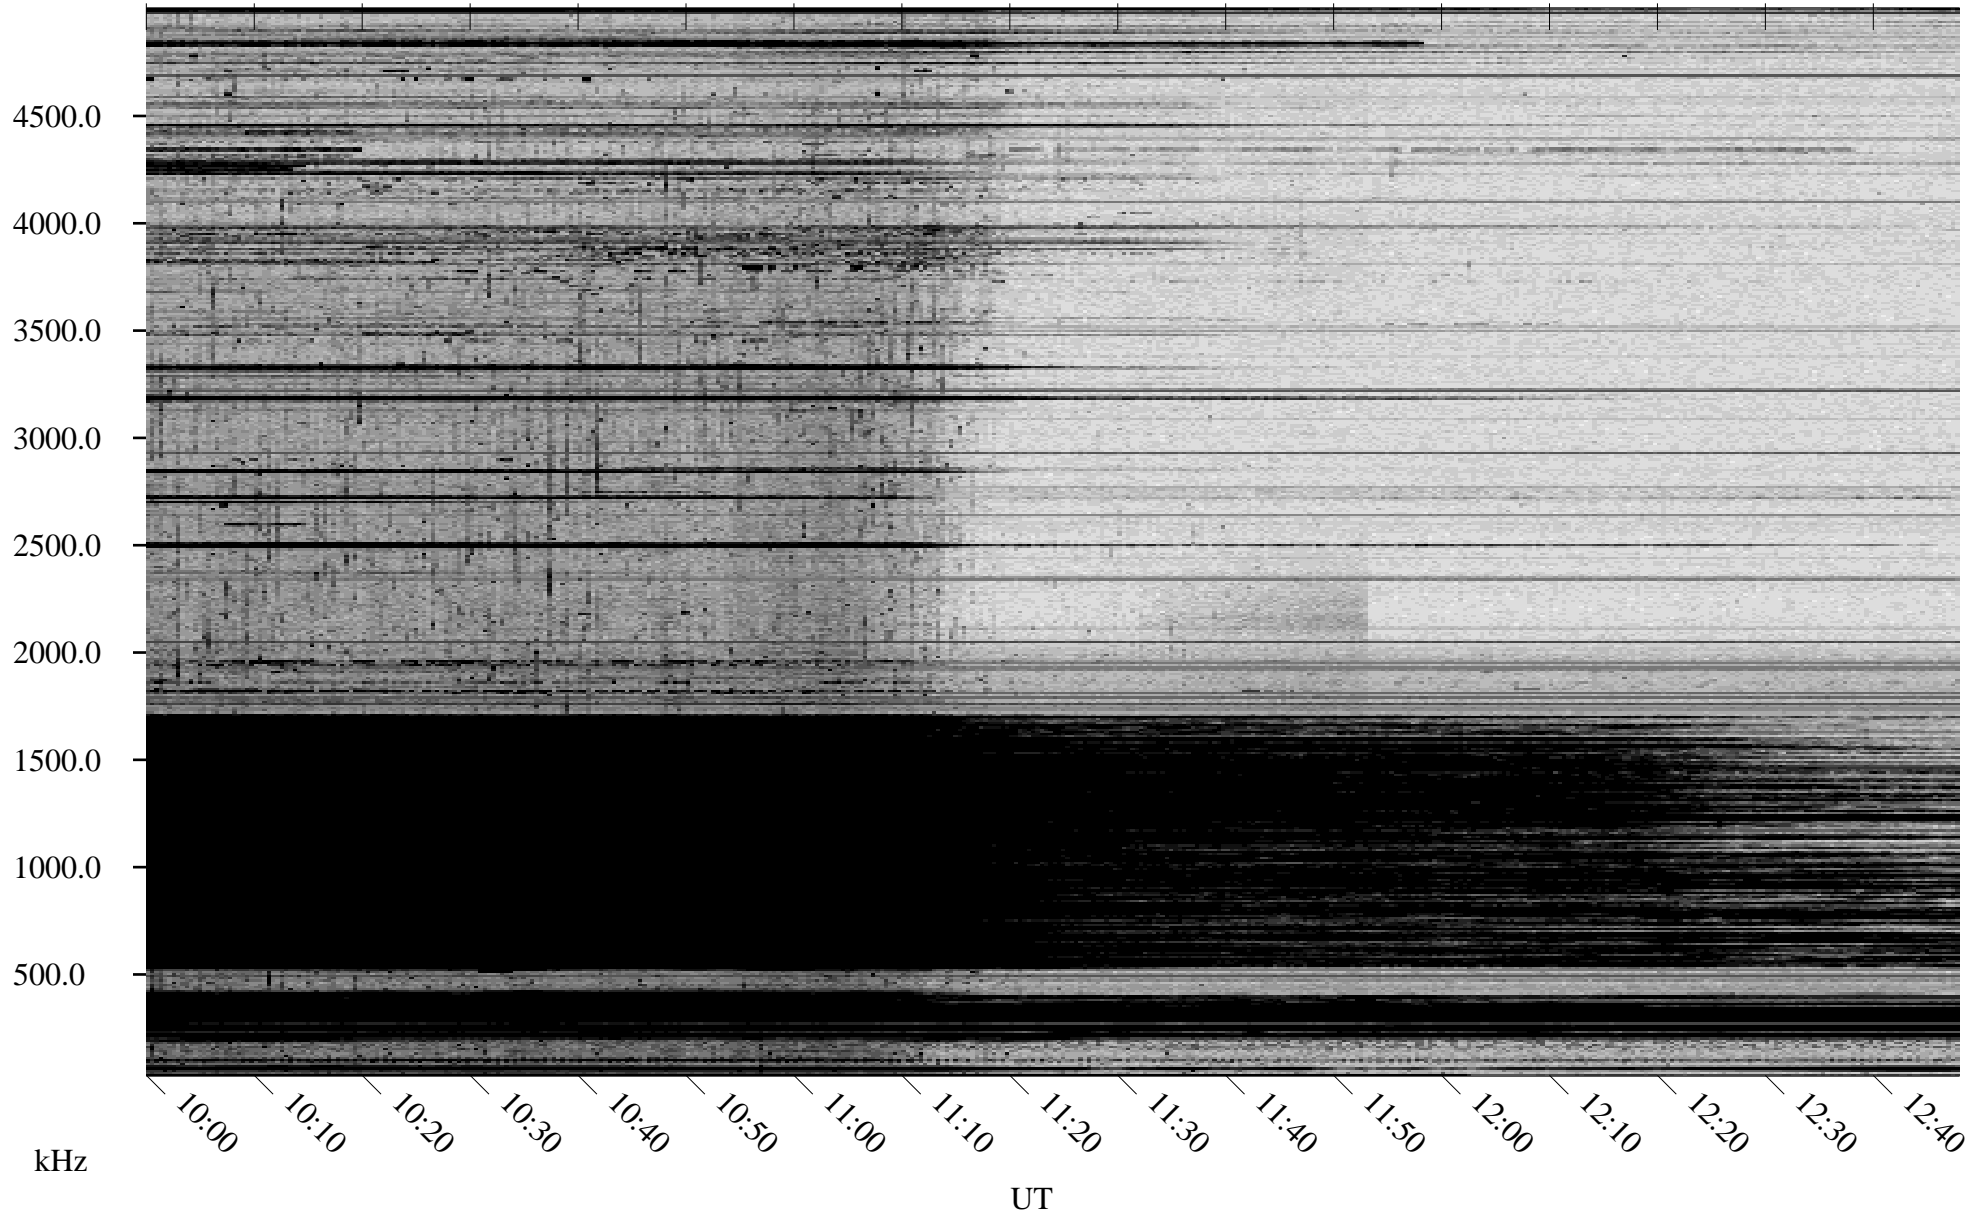

03/01/2010 Churchill, Manitoba

Linear Scale Black = 161 White = 15

ch10060l.r00SUm max_12

Page 1

03/01/2010 Churchill, Manitoba

Linear Scale Black = 161 White = 15

ch10060l.r00SUm max_12

Page 2

03/02/2010 Churchill, Manitoba

Linear Scale Black = 161 White = 15

ch10060l.r00SUm max_12

Page 3

03/02/2010 Churchill, Manitoba

Linear Scale Black = 161 White = 15

ch10060l.r00SUm max_12

Page 4

03/02/2010 Churchill, Manitoba

Linear Scale Black = 161 White = 15

ch10060l.r00SUm max_12

Page 5

03/02/2010 Churchill, Manitoba

Linear Scale Black = 161 White = 15

ch10060l.r00SUm max_12

Page 6

03/02/2010 Churchill, Manitoba

Linear Scale Black = 161 White = 15

ch10060l.r00SUm max_12

Page 7

03/02/2010 Churchill, Manitoba

Linear Scale Black = 161 White = 15

ch10060l.r00SUm max_12