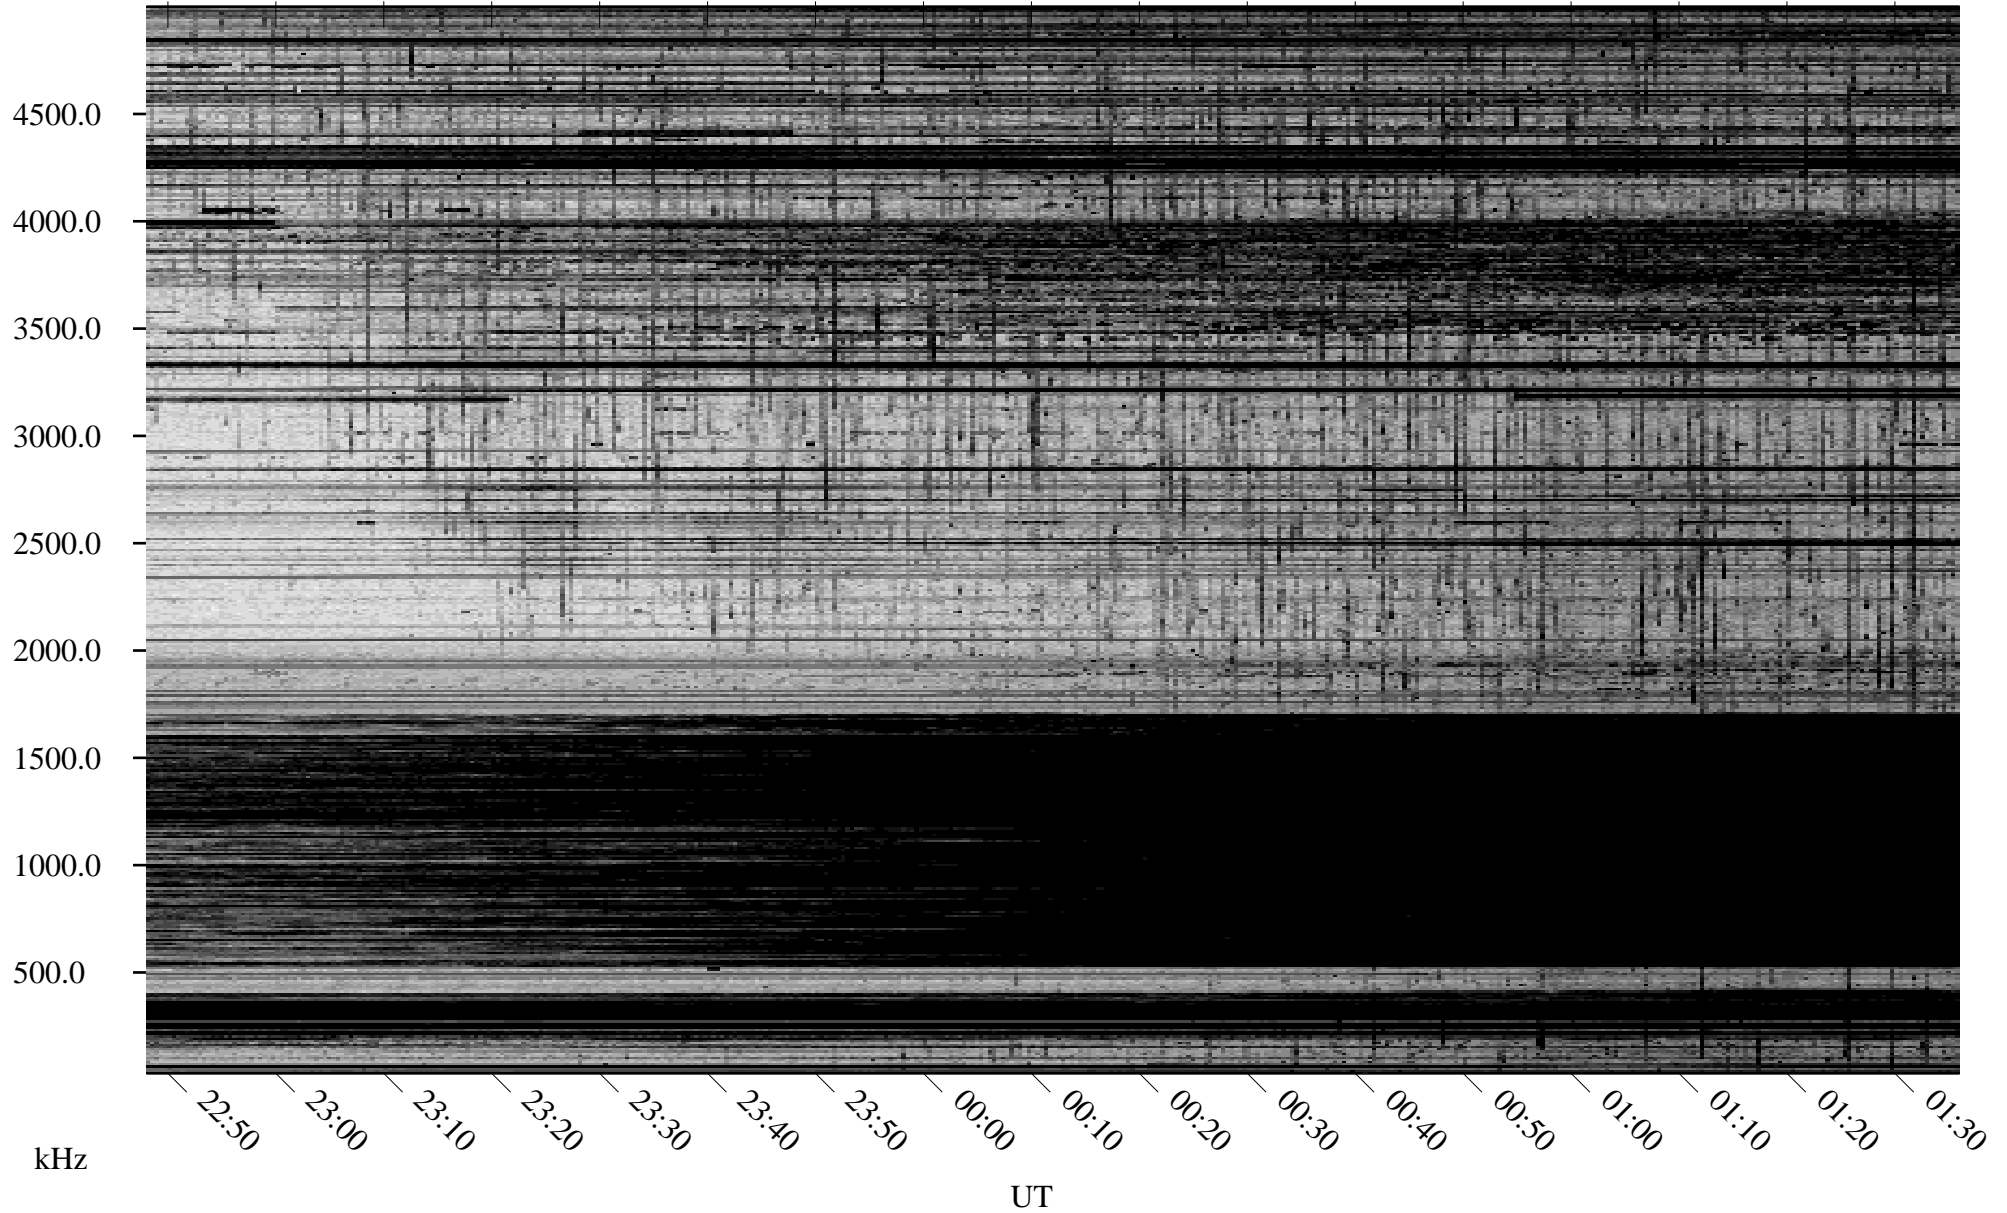

03/01/2010 Churchill, Manitoba

Linear Scale Black = 161 White = 15

ch10060l.r00SUm max_12

Page 1

03/01/2010 Churchill, Manitoba

Linear Scale Black = 161 White = 15

ch10060l.r00SUm max_12

Page 2

03/02/2010 Churchill, Manitoba

Linear Scale Black = 161 White = 15

ch10060l.r00SUm max_12

Page 3

03/02/2010 Churchill, Manitoba

Linear Scale Black = 161 White = 15

ch10060l.r00SUm max_12

Page 4

03/02/2010 Churchill, Manitoba

Linear Scale Black = 161 White = 15

ch10060l.r00SUm max_12

Page 5

03/02/2010 Churchill, Manitoba

Linear Scale Black = 161 White = 15

ch10060l.r00SUm max_12

Page 6

03/02/2010 Churchill, Manitoba

Linear Scale Black = 161 White = 15

ch10060l.r00SUm max_12

Page 7

03/02/2010 Churchill, Manitoba

Linear Scale Black = 161 White = 15

ch10060l.r00SUm max_12