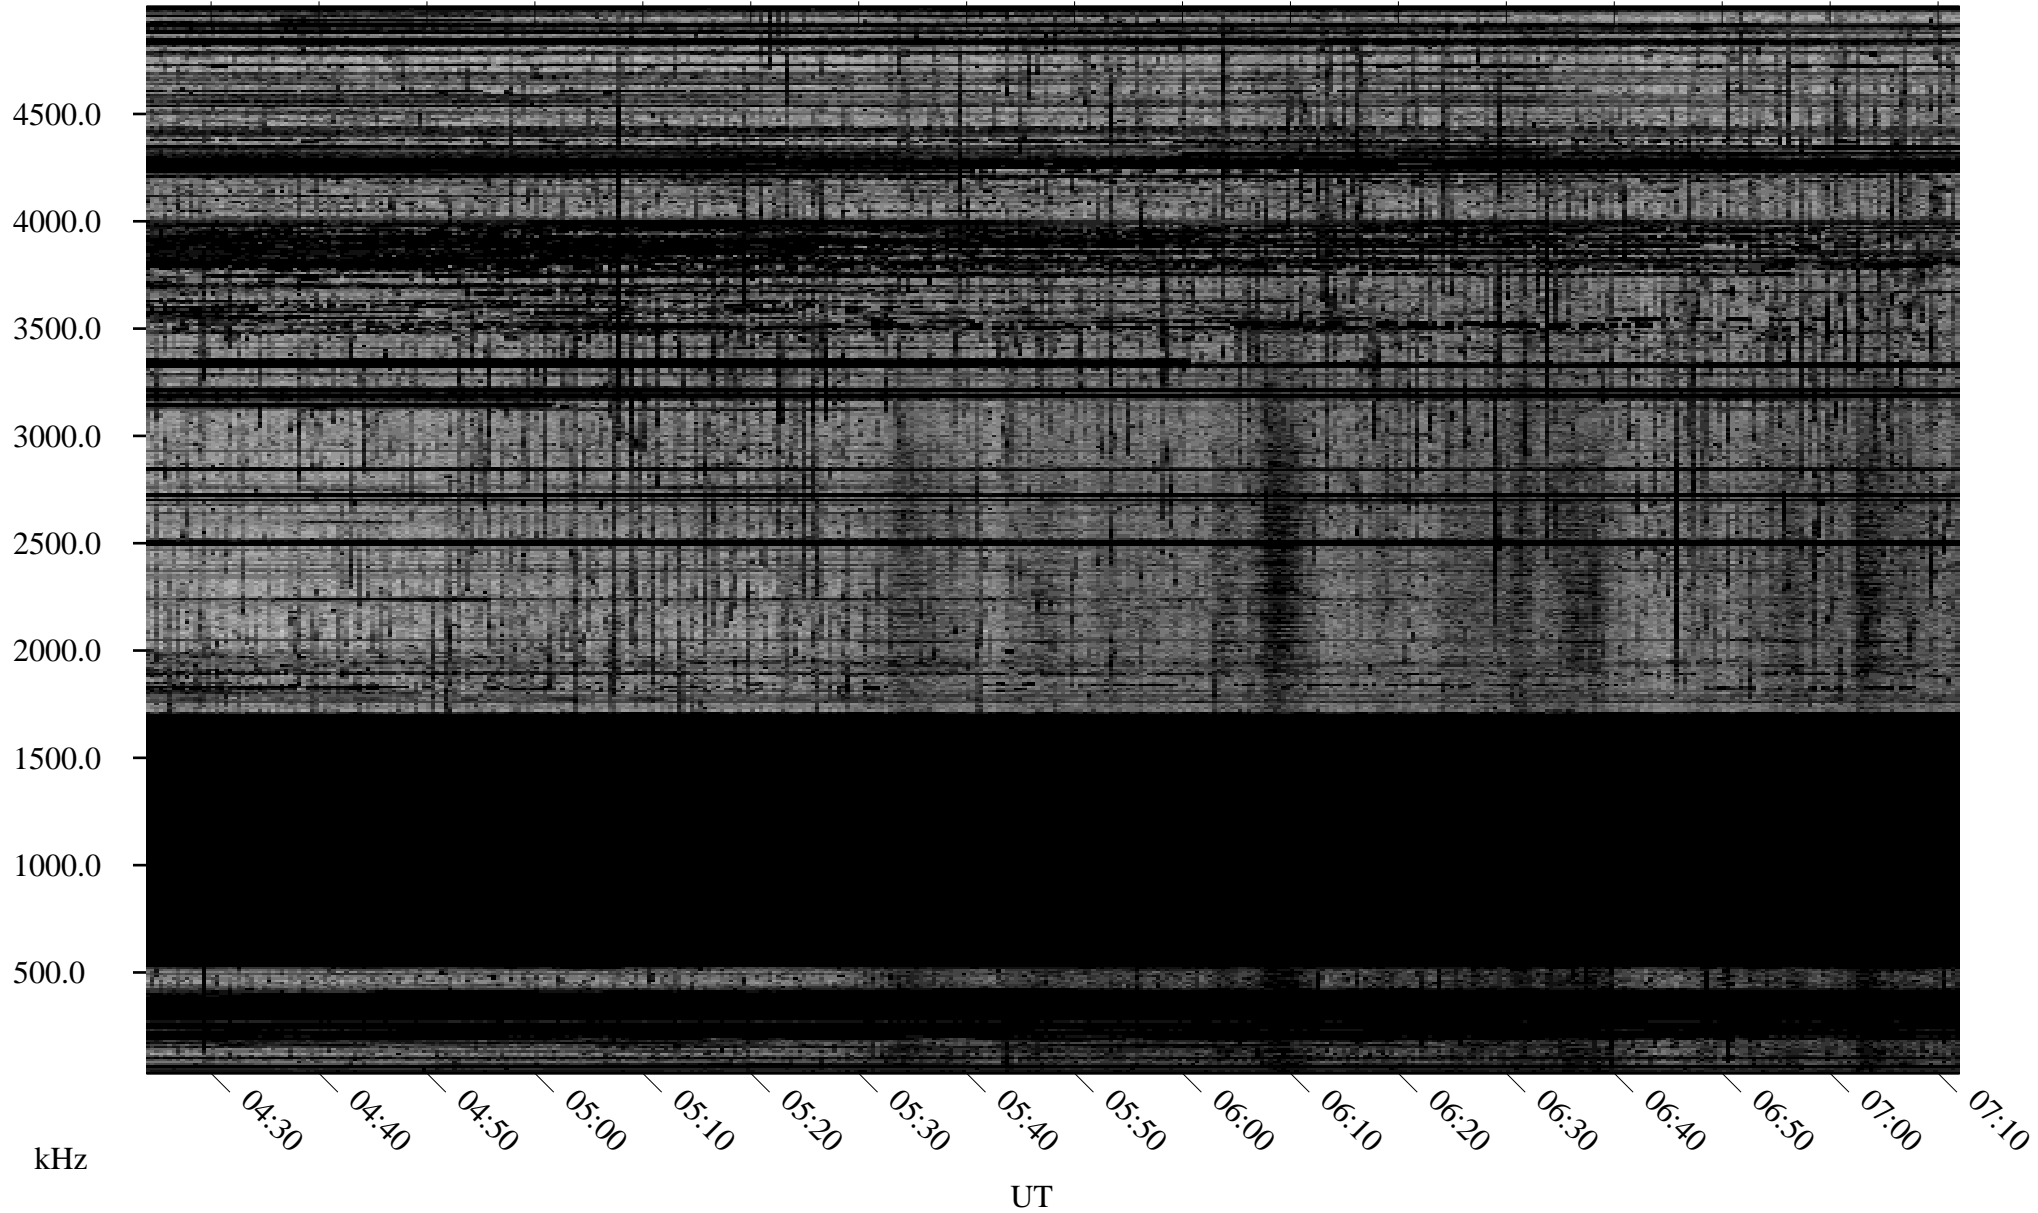

03/01/2010 Churchill, Manitoba

Linear Scale Black = 161 White = 15

ch10060l.r00SUm max_12

Page 1

03/01/2010 Churchill, Manitoba

Linear Scale Black = 161 White = 15

ch10060l.r00SUm max_12

Page 2

03/02/2010 Churchill, Manitoba

Linear Scale Black = 161 White = 15

ch10060l.r00SUm max_12

Page 3

03/02/2010 Churchill, Manitoba

Linear Scale Black = 161 White = 15

ch10060l.r00SUm max_12

Page 4

03/02/2010 Churchill, Manitoba

Linear Scale Black = 161 White = 15

ch10060l.r00SUm max_12

Page 5

03/02/2010 Churchill, Manitoba

Linear Scale Black = 161 White = 15

ch10060l.r00SUm max_12

Page 6

03/02/2010 Churchill, Manitoba

Linear Scale Black = 161 White = 15

ch10060l.r00SUm max_12

Page 7

03/02/2010 Churchill, Manitoba

Linear Scale Black = 161 White = 15

ch10060l.r00SUm max_12