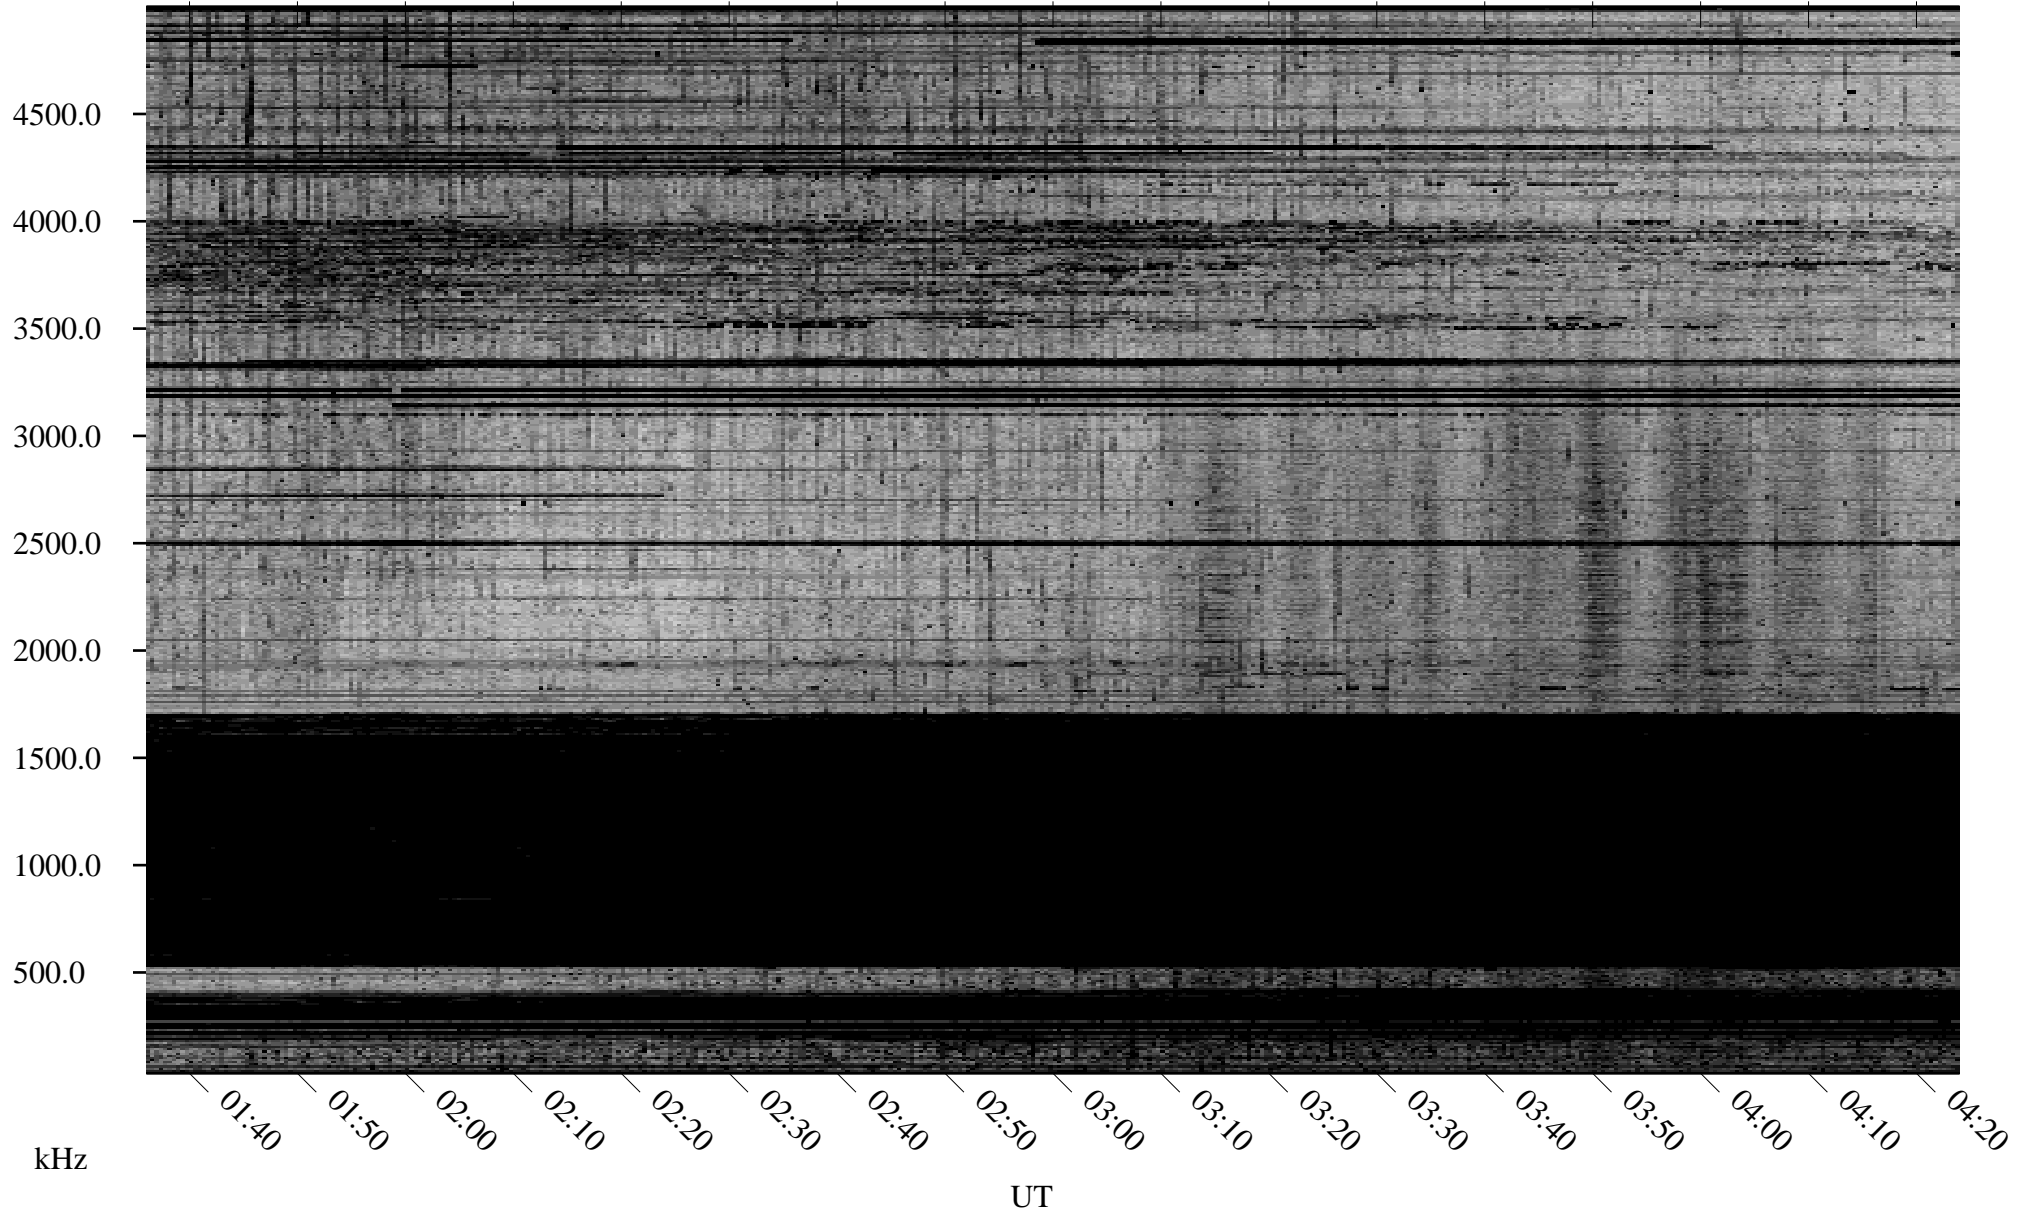

03/02/2010 Churchill, Manitoba

Linear Scale Black = 161 White = 15

ch100611.r00SUm max_12

Page 1

03/02/2010 Churchill, Manitoba

Linear Scale Black = 161 White = 15

ch100611.r00SUm max_12

Page 2

03/03/2010 Churchill, Manitoba

Linear Scale Black = 161 White = 15

ch100611.r00SUm max_12

Page 3

03/03/2010 Churchill, Manitoba

Linear Scale Black = 161 White = 15

ch100611.r00SUm max_12

Page 4

03/03/2010 Churchill, Manitoba

Linear Scale Black = 161 White = 15

ch100611.r00SUm max_12

Page 5

03/03/2010 Churchill, Manitoba

Linear Scale Black = 161 White = 15

ch100611.r00SUm max_12

Page 6

03/03/2010 Churchill, Manitoba

Linear Scale Black = 161 White = 15

ch100611.r00SUm max_12

Page 7

03/03/2010 Churchill, Manitoba

Linear Scale Black = 161 White = 15

ch100611.r00SUm max_12

Page 8