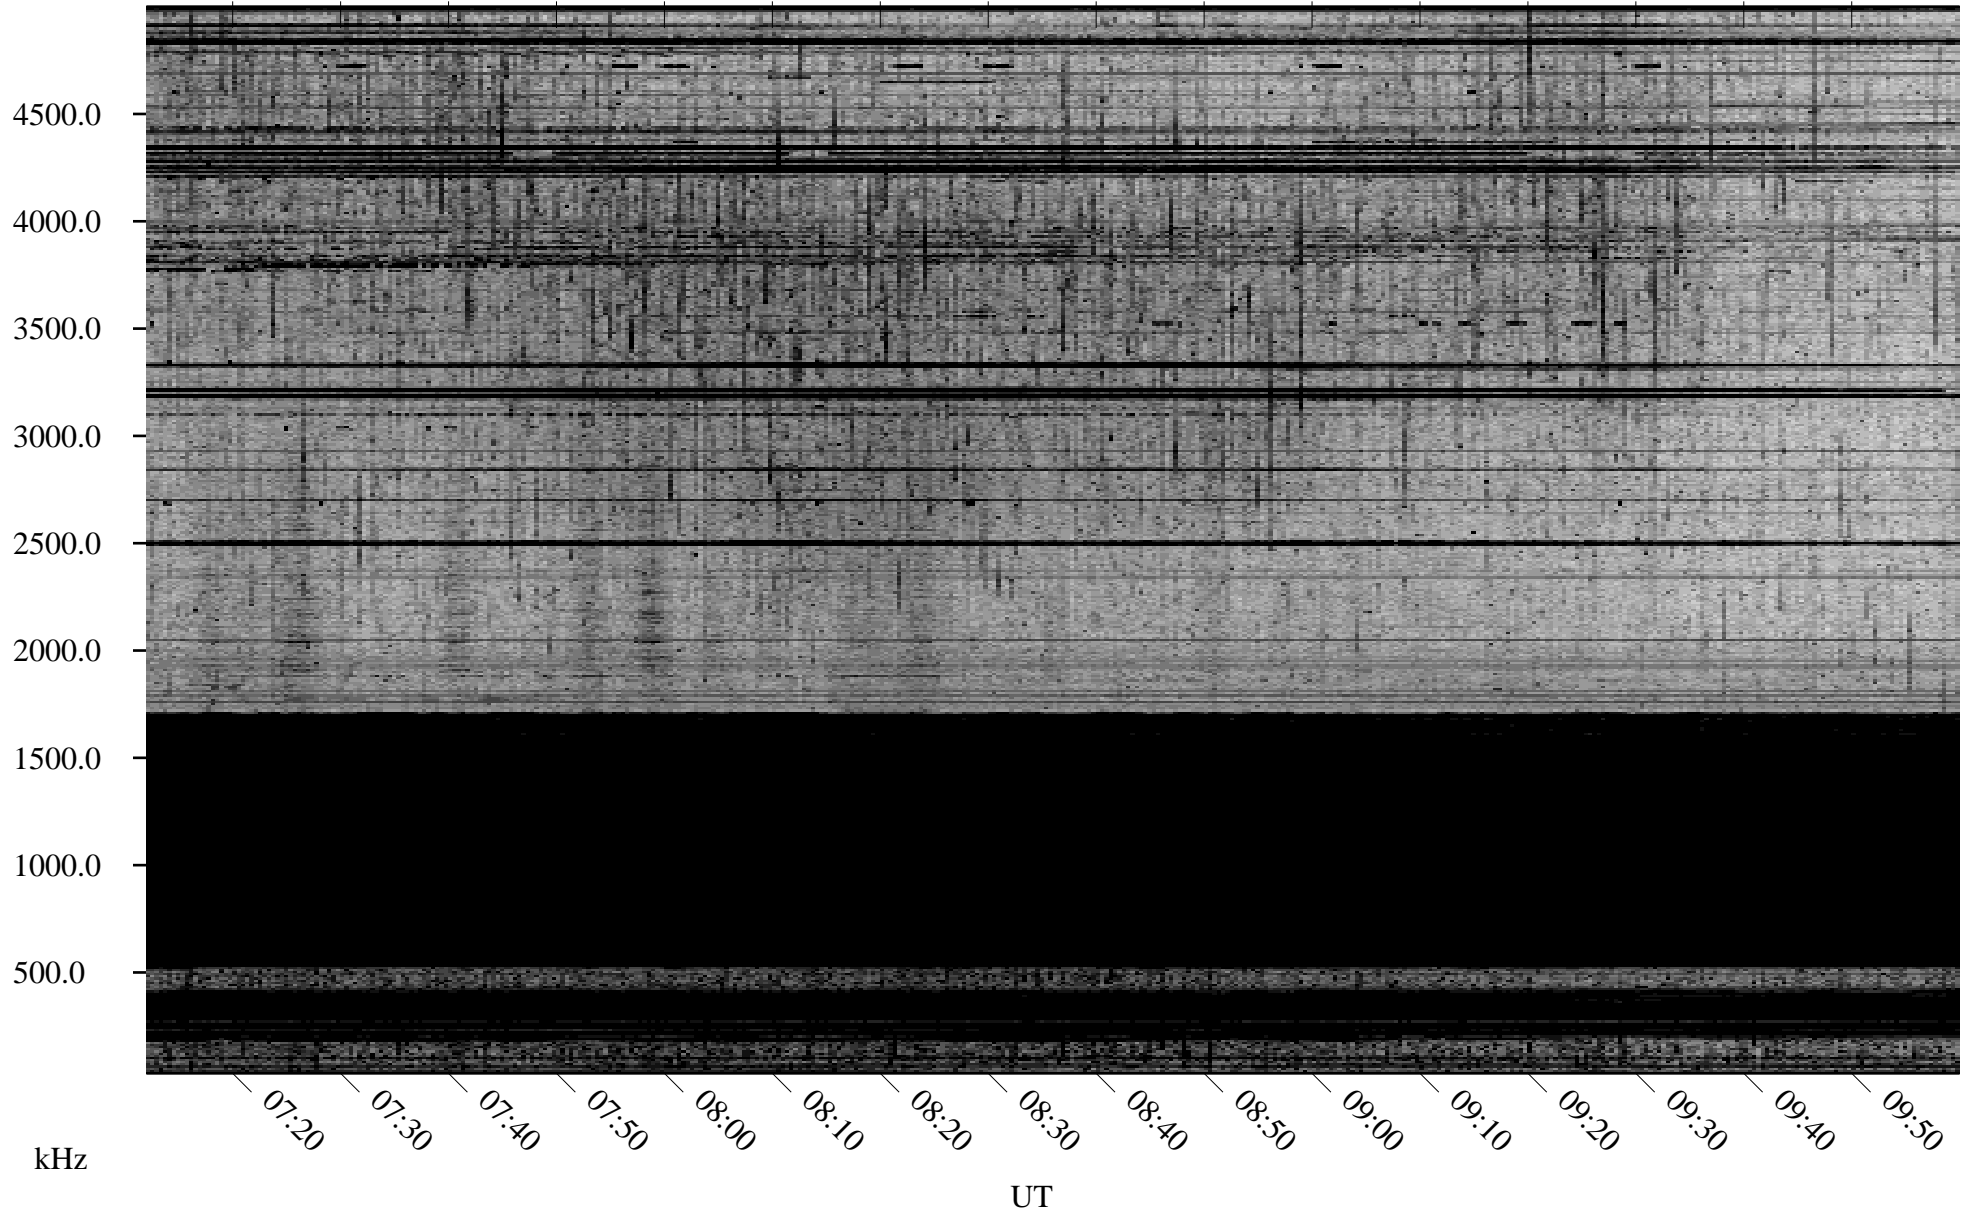

03/02/2010 Churchill, Manitoba

Linear Scale Black = 161 White = 15

ch100611.r00SUm max_12

Page 1

03/02/2010 Churchill, Manitoba

Linear Scale Black = 161 White = 15

ch100611.r00SUm max_12

Page 2

03/03/2010 Churchill, Manitoba

Linear Scale Black = 161 White = 15

ch100611.r00SUm max_12

Page 3

03/03/2010 Churchill, Manitoba

Linear Scale Black = 161 White = 15

ch100611.r00SUm max_12

Page 4

03/03/2010 Churchill, Manitoba

Linear Scale Black = 161 White = 15

ch100611.r00SUm max_12

Page 5

03/03/2010 Churchill, Manitoba

Linear Scale Black = 161 White = 15

ch100611.r00SUm max_12

Page 6

03/03/2010 Churchill, Manitoba

Linear Scale Black = 161 White = 15

ch100611.r00SUm max_12

Page 7

03/03/2010 Churchill, Manitoba

Linear Scale Black = 161 White = 15

ch100611.r00SUm max_12

Page 8