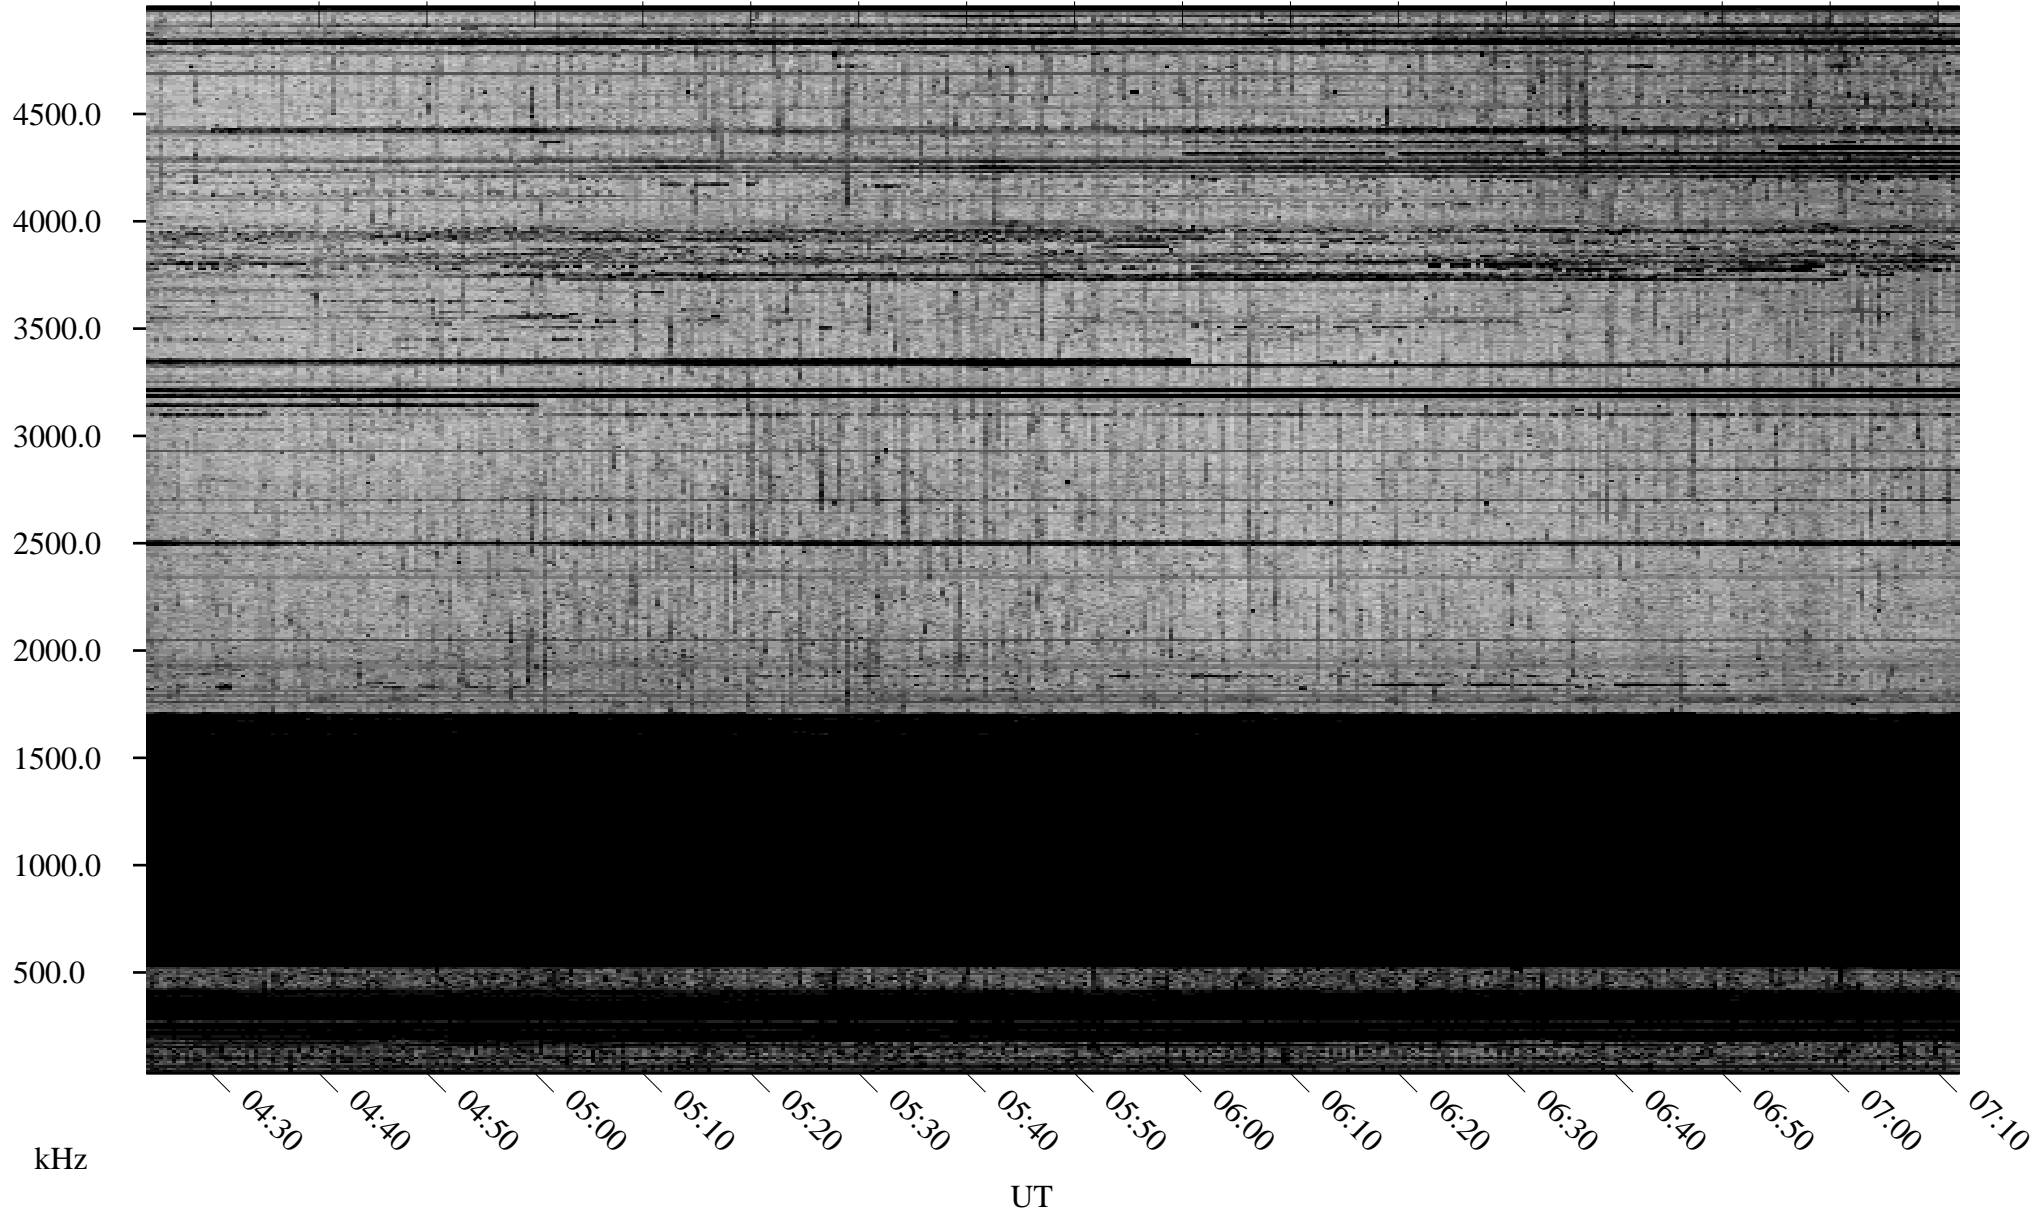

03/02/2010 Churchill, Manitoba

Linear Scale Black = 161 White = 15

ch100611.r00SUm max_12

Page 1

03/02/2010 Churchill, Manitoba

Linear Scale Black = 161 White = 15

ch100611.r00SUm max_12

Page 2

03/03/2010 Churchill, Manitoba

Linear Scale Black = 161 White = 15

ch100611.r00SUm max_12

Page 3

03/03/2010 Churchill, Manitoba

Linear Scale Black = 161 White = 15

ch100611.r00SUm max_12

Page 4

03/03/2010 Churchill, Manitoba

Linear Scale Black = 161 White = 15

ch100611.r00SUm max_12

Page 5

03/03/2010 Churchill, Manitoba

Linear Scale Black = 161 White = 15

ch100611.r00SUm max_12

Page 6

03/03/2010 Churchill, Manitoba

Linear Scale Black = 161 White = 15

ch100611.r00SUm max_12

Page 7

03/03/2010 Churchill, Manitoba

Linear Scale Black = 161 White = 15

ch100611.r00SUm max_12

Page 8