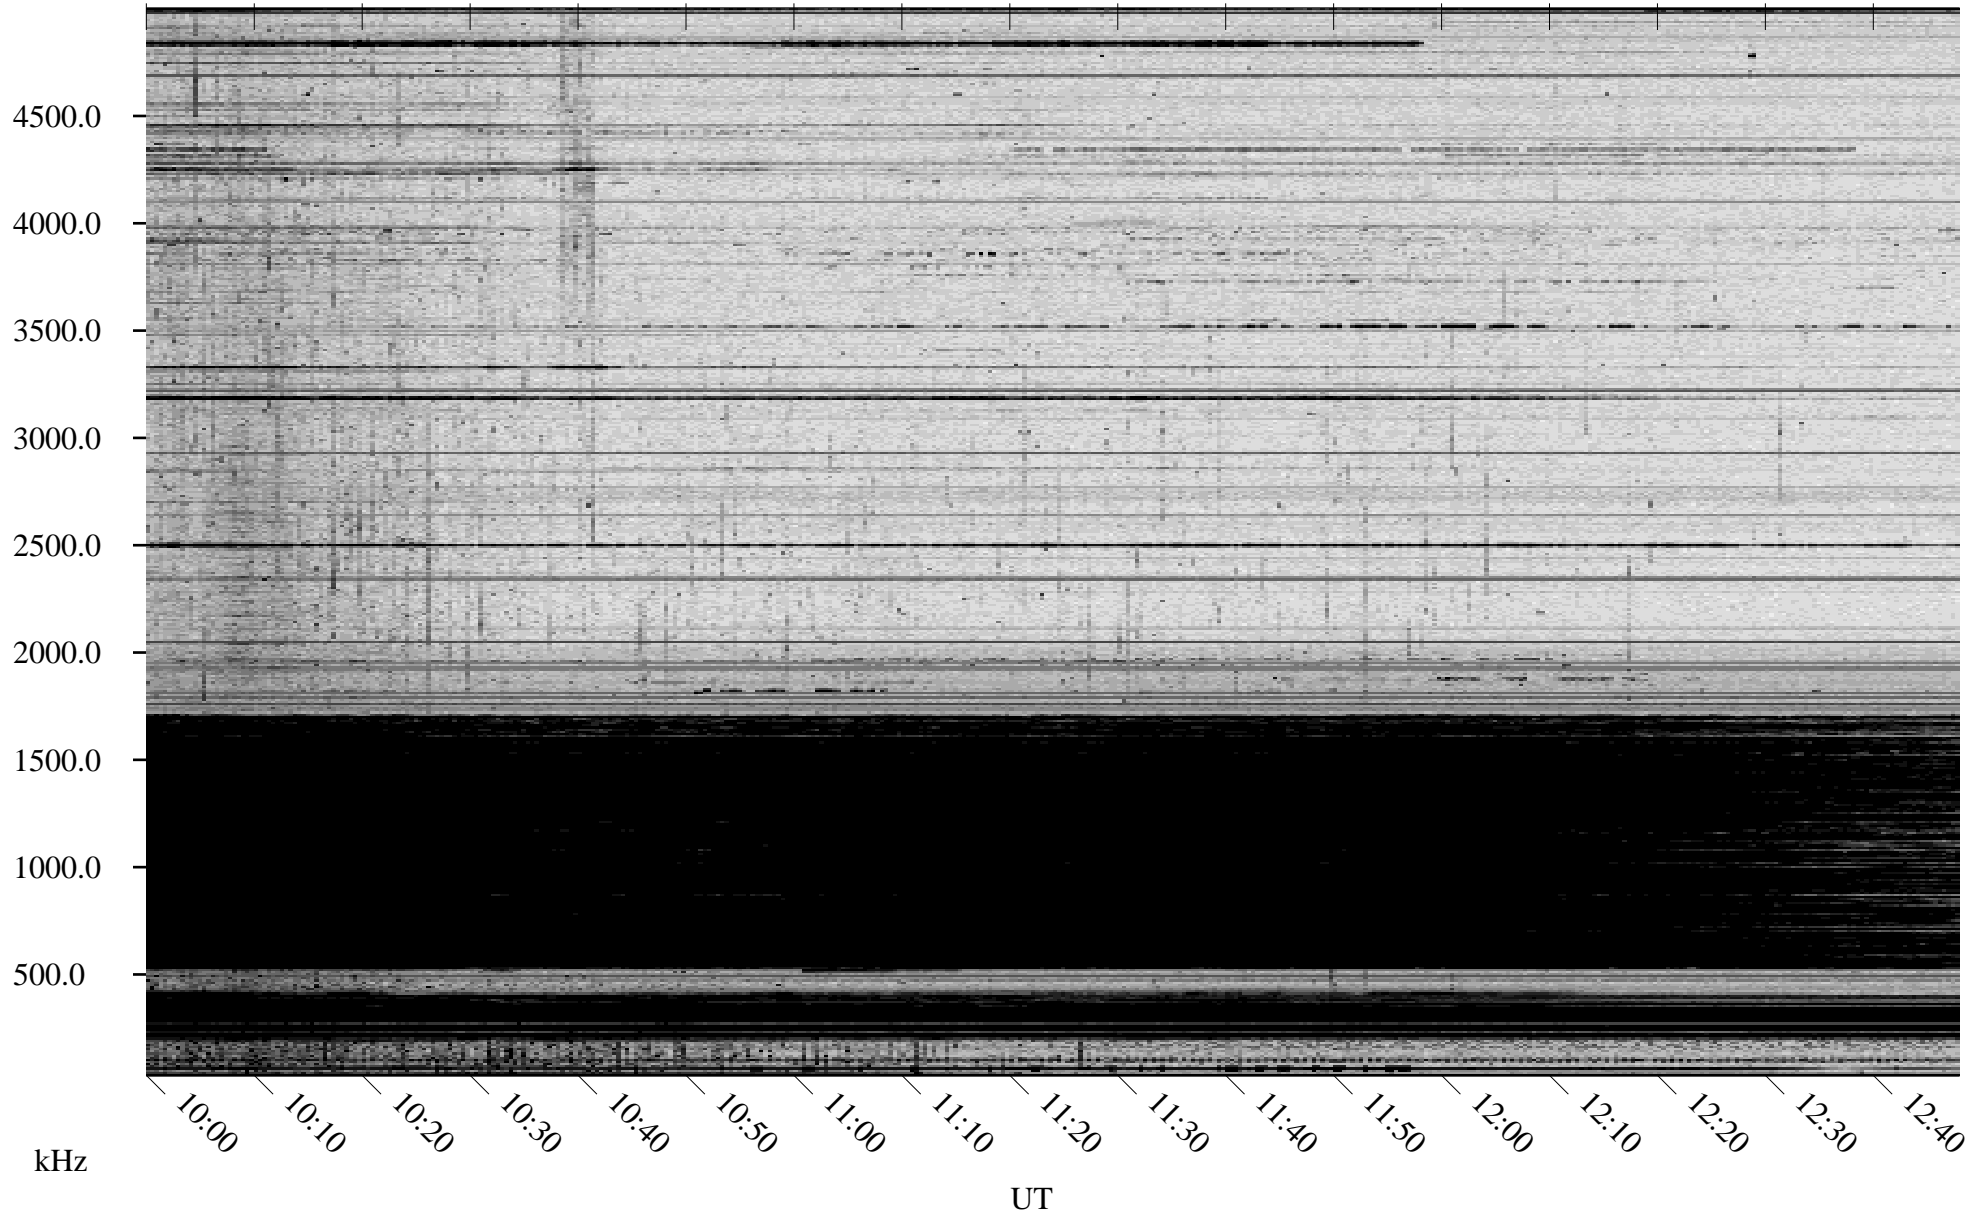

03/02/2010 Churchill, Manitoba

Linear Scale Black = 161 White = 15

ch100611.r00SUm max_12

Page 1

03/02/2010 Churchill, Manitoba

Linear Scale Black = 161 White = 15

ch100611.r00SUm max_12

Page 2

03/03/2010 Churchill, Manitoba

Linear Scale Black = 161 White = 15

ch100611.r00SUm max_12

Page 3

03/03/2010 Churchill, Manitoba

Linear Scale Black = 161 White = 15

ch100611.r00SUm max_12

Page 4

03/03/2010 Churchill, Manitoba

Linear Scale Black = 161 White = 15

ch100611.r00SUm max_12

Page 5

03/03/2010 Churchill, Manitoba

Linear Scale Black = 161 White = 15

ch100611.r00SUm max_12

Page 6

03/03/2010 Churchill, Manitoba

Linear Scale Black = 161 White = 15

ch100611.r00SUm max_12

Page 7

03/03/2010 Churchill, Manitoba

Linear Scale Black = 161 White = 15

ch100611.r00SUm max_12

Page 8