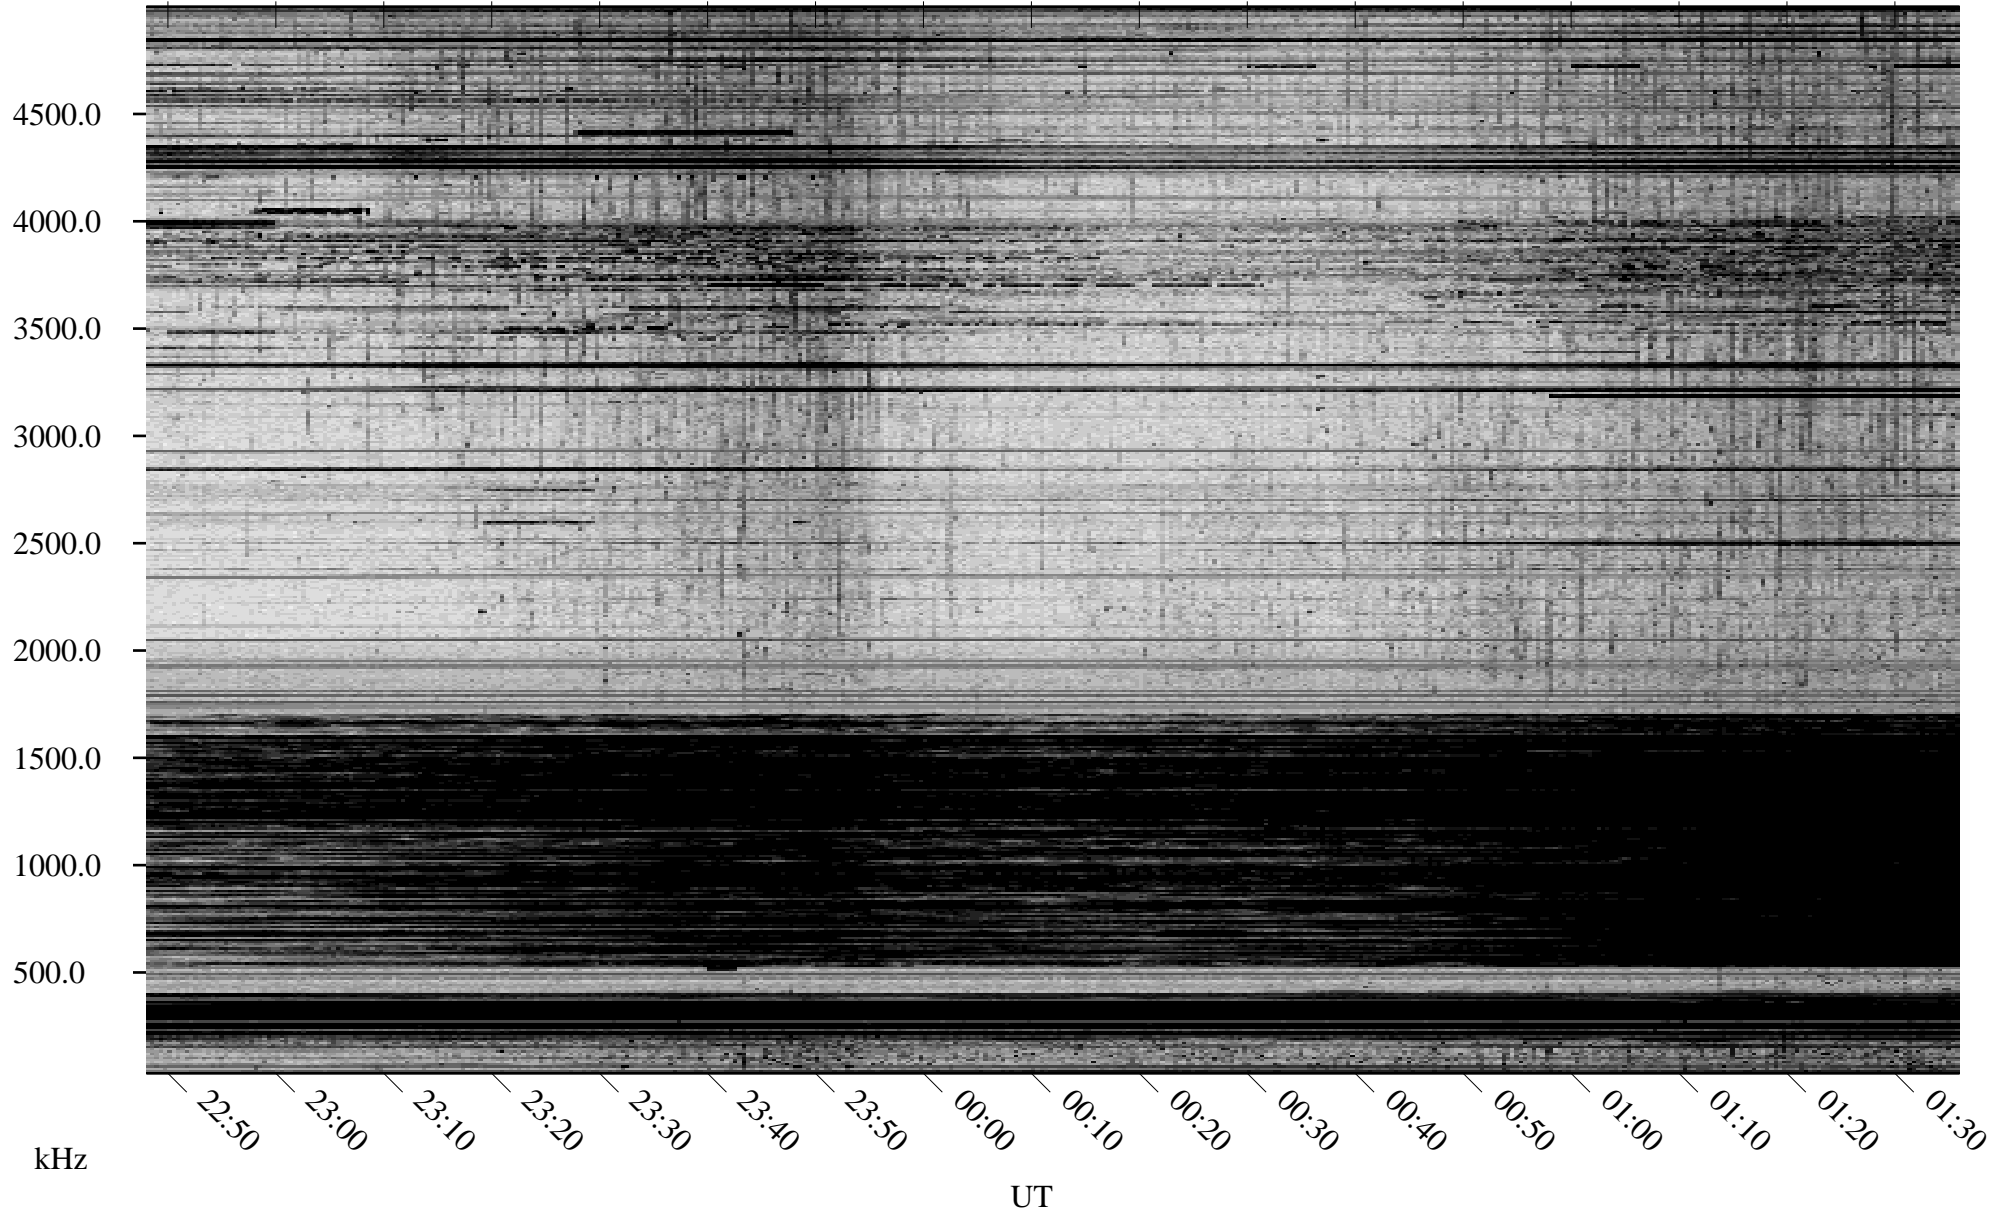

03/02/2010 Churchill, Manitoba

Linear Scale Black = 161 White = 15

ch100611.r00SUm max_12

Page 1

03/02/2010 Churchill, Manitoba

Linear Scale Black = 161 White = 15

ch100611.r00SUm max_12

Page 2

03/03/2010 Churchill, Manitoba

Linear Scale Black = 161 White = 15

ch100611.r00SUm max_12

Page 3

03/03/2010 Churchill, Manitoba

Linear Scale Black = 161 White = 15

ch100611.r00SUm max_12

Page 4

03/03/2010 Churchill, Manitoba

Linear Scale Black = 161 White = 15

ch100611.r00SUm max_12

Page 5

03/03/2010 Churchill, Manitoba

Linear Scale Black = 161 White = 15

ch100611.r00SUm max_12

Page 6

03/03/2010 Churchill, Manitoba

Linear Scale Black = 161 White = 15

ch100611.r00SUm max_12

Page 7

03/03/2010 Churchill, Manitoba

Linear Scale Black = 161 White = 15

ch100611.r00SUm max_12

Page 8