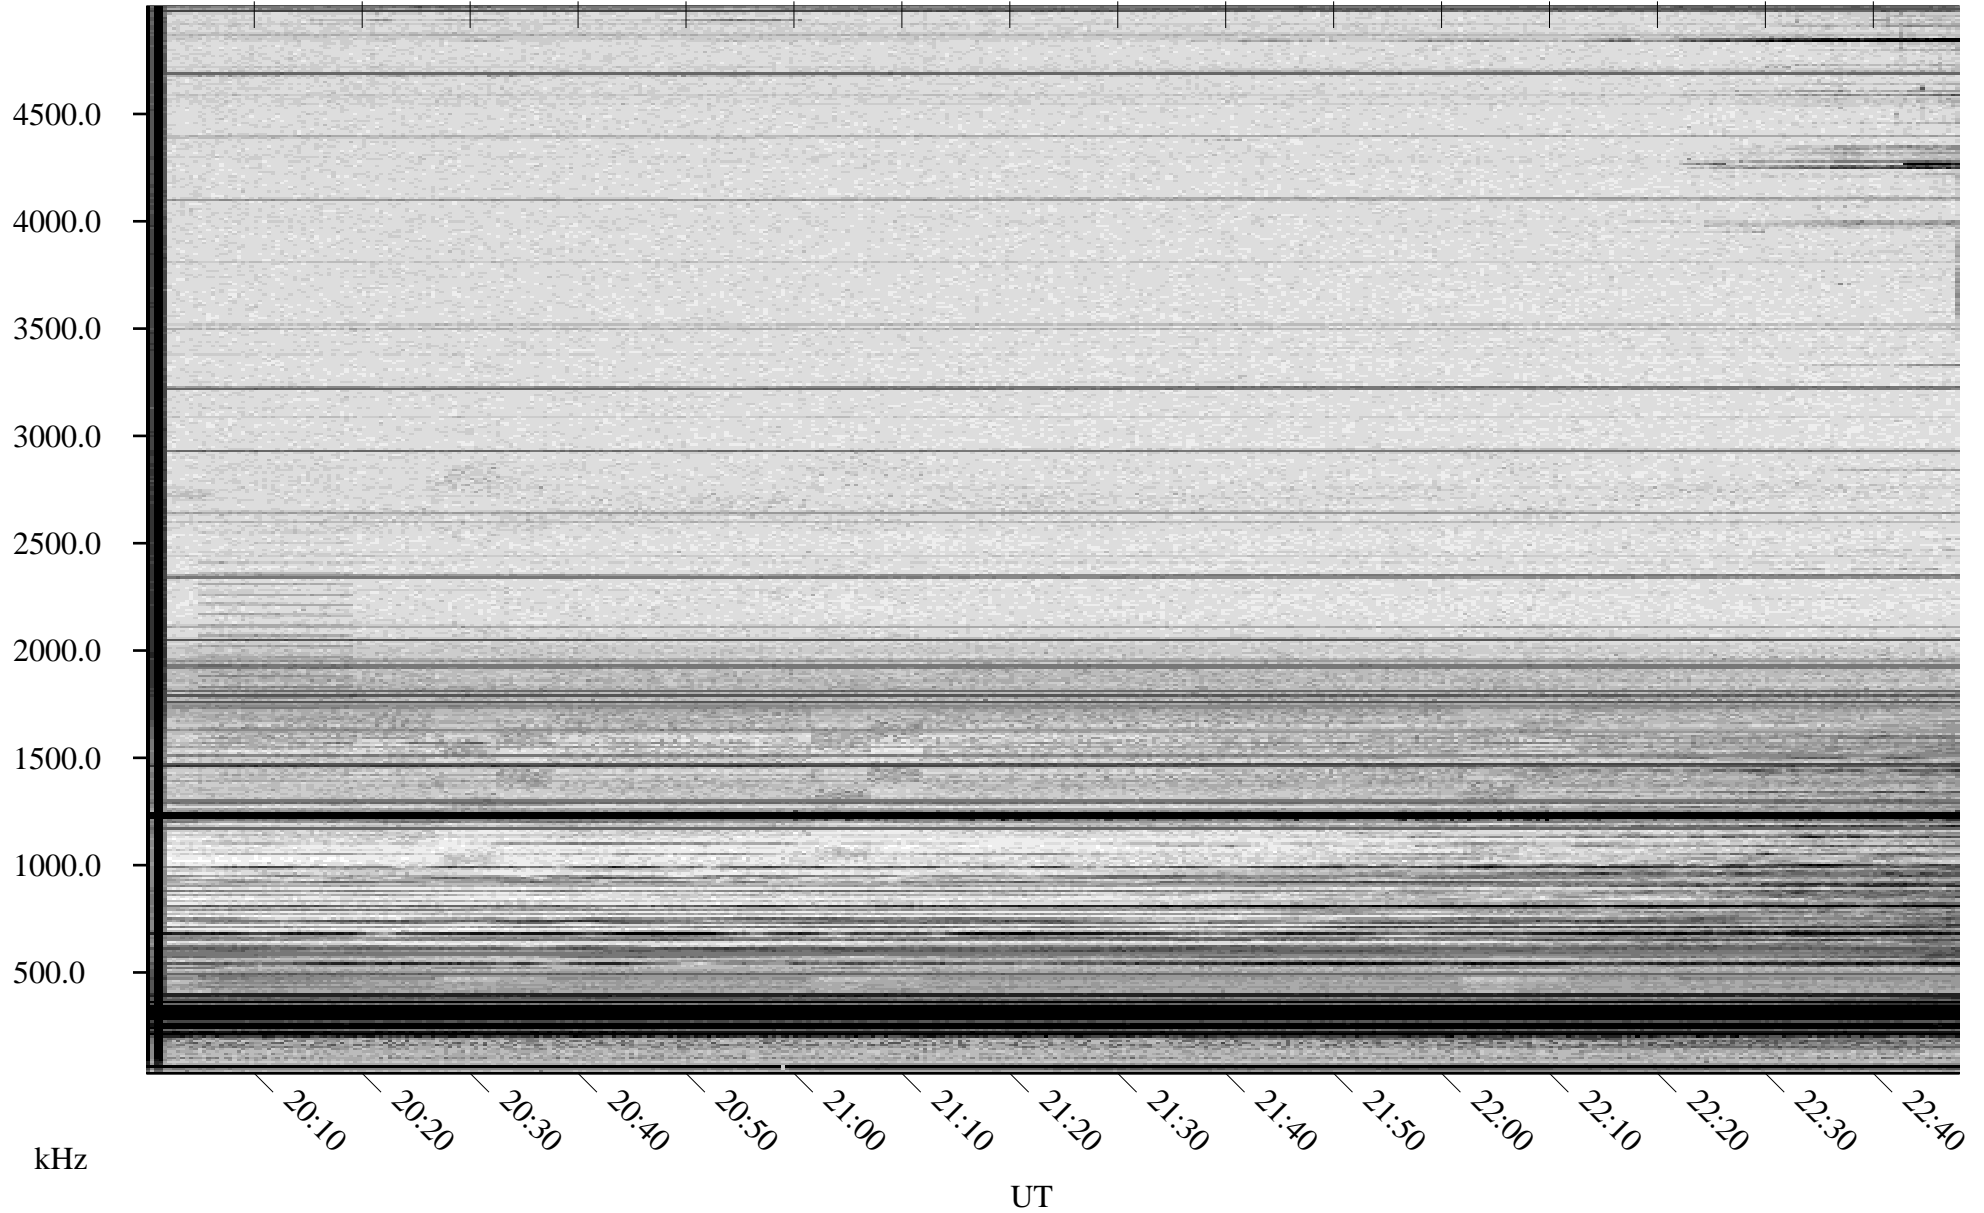

03/03/2010 Churchill, Manitoba

Linear Scale Black = 161 White = 15

ch10062l.r00SUm max_12

Page 1

03/03/2010 Churchill, Manitoba

Linear Scale Black = 161 White = 15

ch10062l.r00SUm max_12

Page 2

03/04/2010 Churchill, Manitoba

Linear Scale Black = 161 White = 15

ch10062l.r00SUm max_12

Page 3

03/04/2010 Churchill, Manitoba

Linear Scale Black = 161 White = 15

ch10062l.r00SUm max_12

Page 4

03/04/2010 Churchill, Manitoba

Linear Scale Black = 161 White = 15

ch10062l.r00SUm max_12

Page 5

03/04/2010 Churchill, Manitoba

Linear Scale Black = 161 White = 15

ch10062l.r00SUm max_12

Page 6

03/04/2010 Churchill, Manitoba

Linear Scale Black = 161 White = 15

ch10062l.r00SUm max_12

Page 7

03/04/2010 Churchill, Manitoba

Linear Scale Black = 161 White = 15

ch10062l.r00SUm max_12