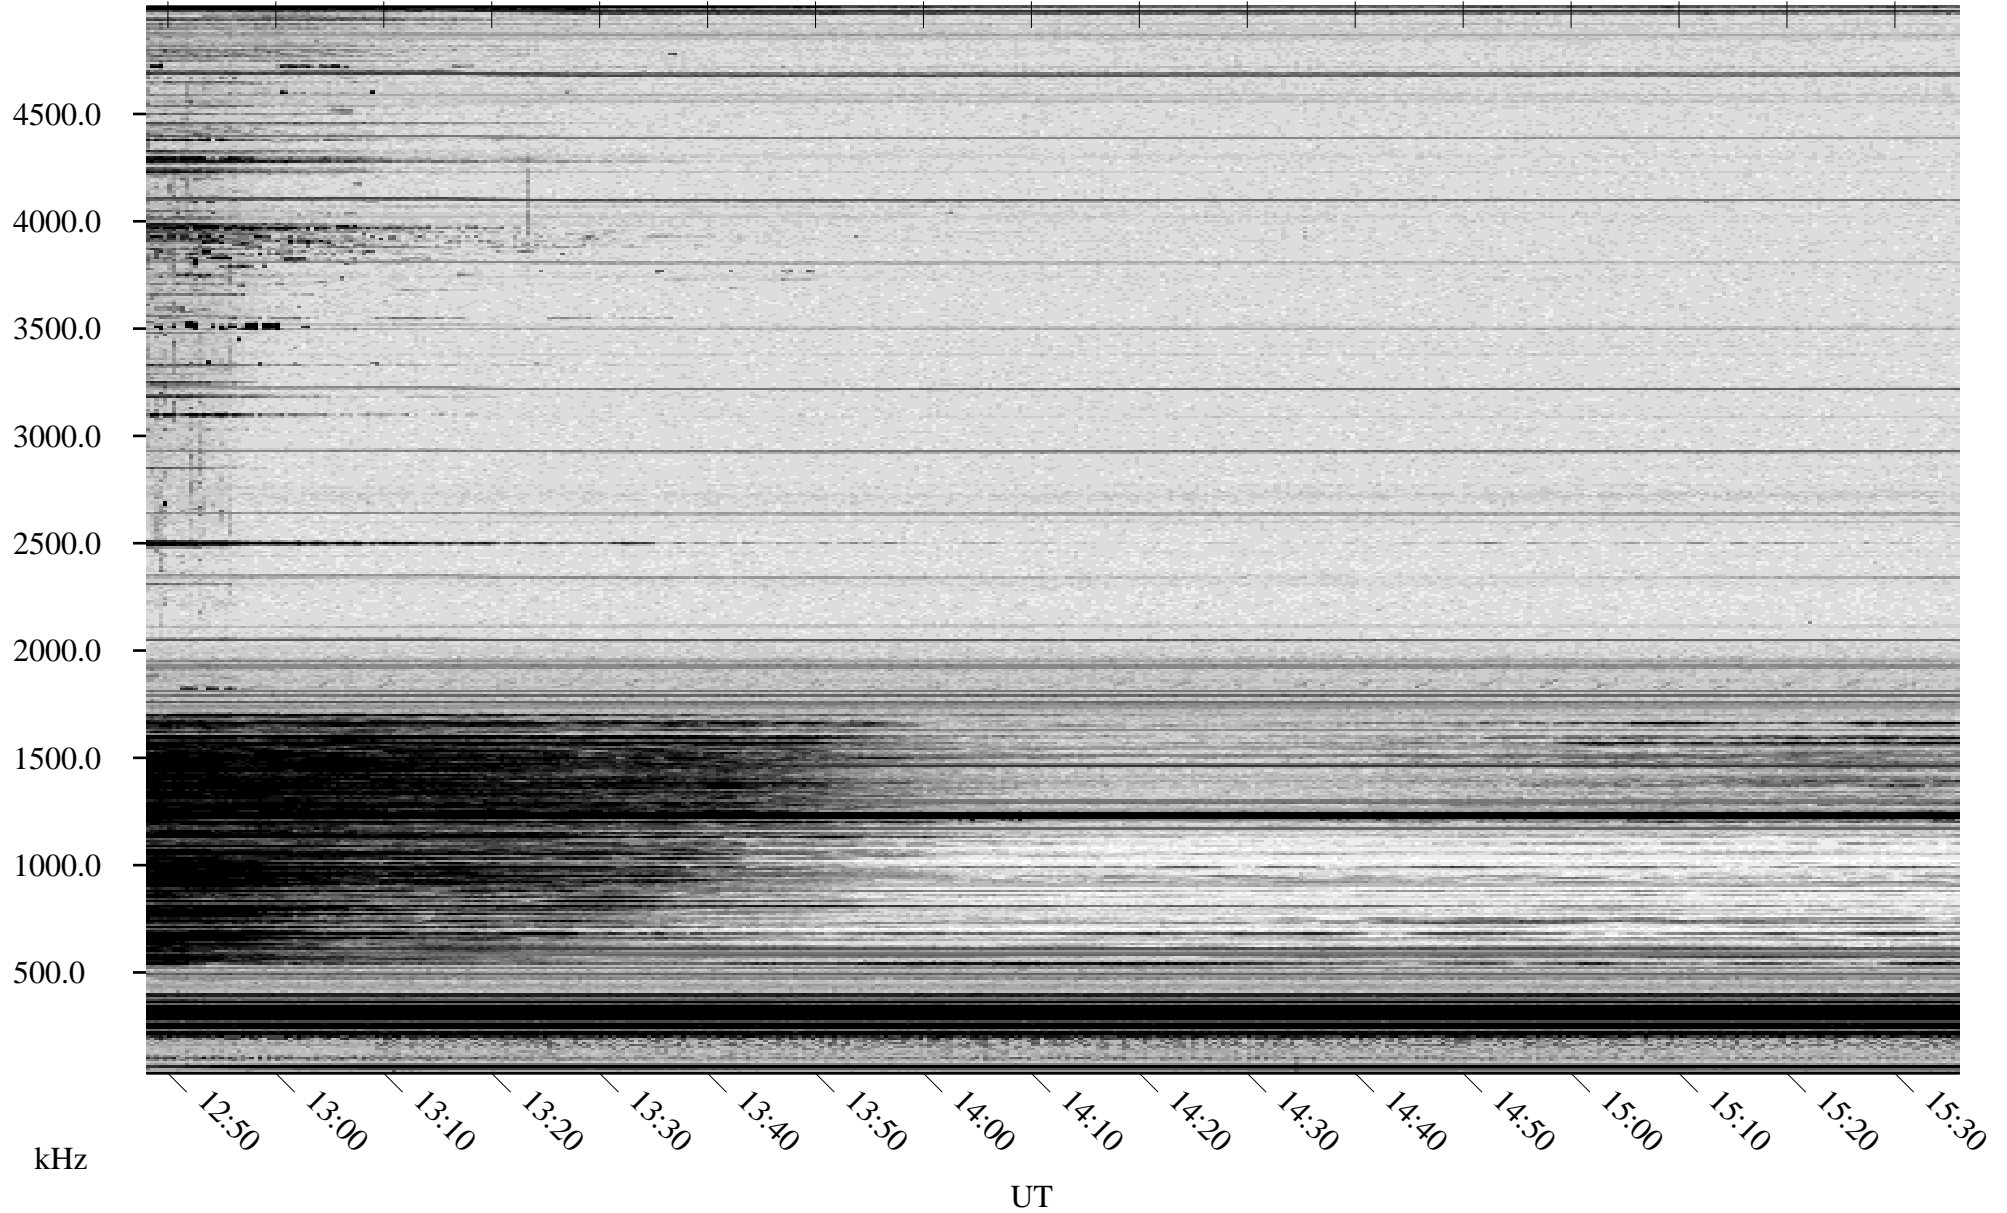

03/03/2010 Churchill, Manitoba

Linear Scale Black = 161 White = 15

ch10062l.r00SUm max_12

Page 1

03/03/2010 Churchill, Manitoba

Linear Scale Black = 161 White = 15

ch10062l.r00SUm max_12

Page 2

03/04/2010 Churchill, Manitoba

Linear Scale Black = 161 White = 15

ch10062l.r00SUm max_12

Page 3

03/04/2010 Churchill, Manitoba

Linear Scale Black = 161 White = 15

ch10062l.r00SUm max_12

Page 4

03/04/2010 Churchill, Manitoba

Linear Scale Black = 161 White = 15

ch10062l.r00SUm max_12

Page 5

03/04/2010 Churchill, Manitoba

Linear Scale Black = 161 White = 15

ch10062l.r00SUm max_12

Page 6

03/04/2010 Churchill, Manitoba

Linear Scale Black = 161 White = 15

ch10062l.r00SUm max_12

Page 7

03/04/2010 Churchill, Manitoba

Linear Scale Black = 161 White = 15

ch10062l.r00SUm max_12