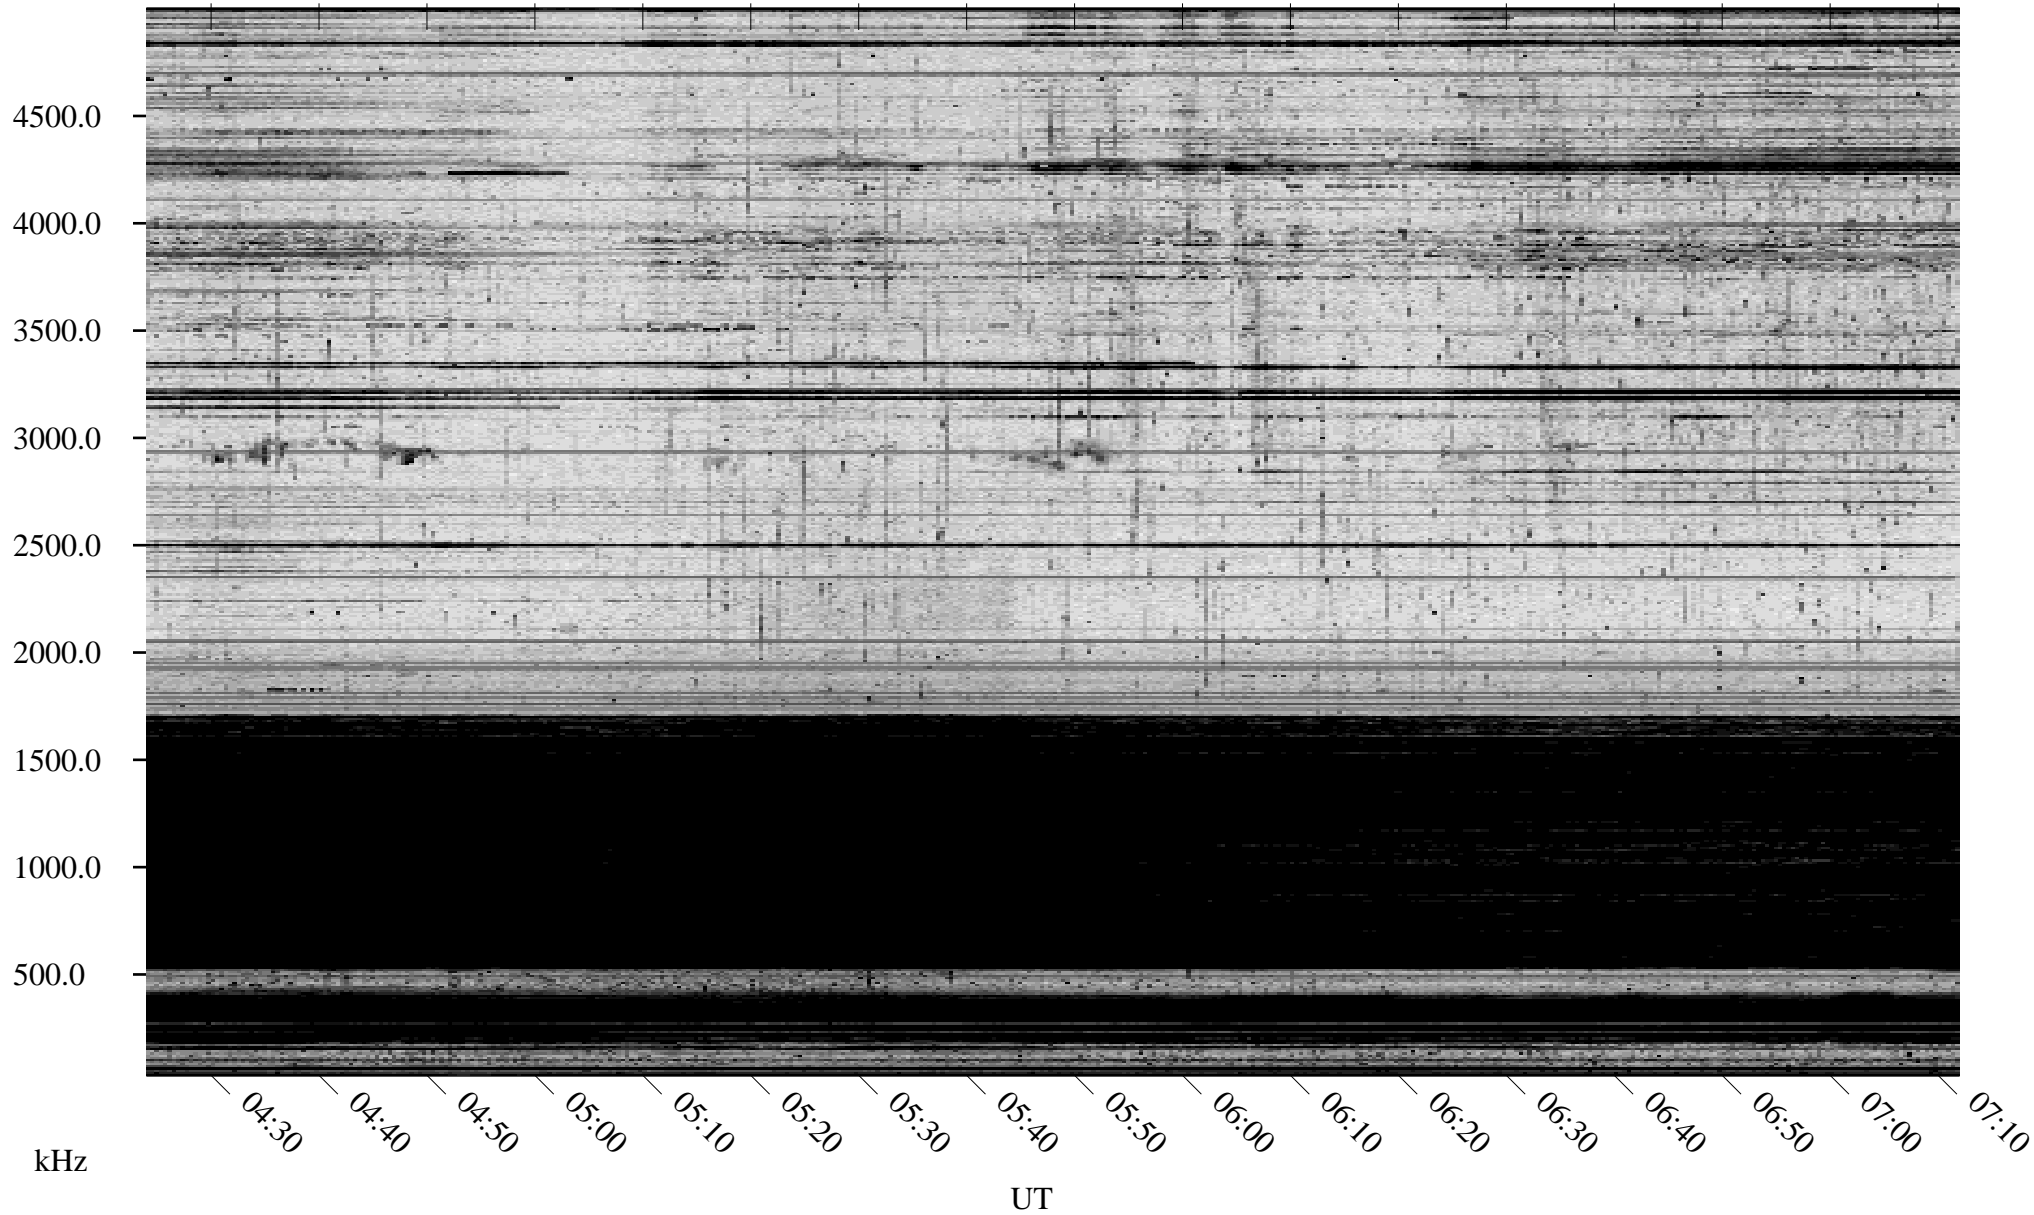

03/03/2010 Churchill, Manitoba

Linear Scale Black = 161 White = 15

ch10062l.r00SUm max_12

Page 1

03/03/2010 Churchill, Manitoba

Linear Scale Black = 161 White = 15

ch10062l.r00SUm max_12

Page 2

03/04/2010 Churchill, Manitoba

Linear Scale Black = 161 White = 15

ch10062l.r00SUm max_12

Page 3

03/04/2010 Churchill, Manitoba

Linear Scale Black = 161 White = 15

ch10062l.r00SUm max_12

Page 4

03/04/2010 Churchill, Manitoba

Linear Scale Black = 161 White = 15

ch10062l.r00SUm max_12

Page 5

03/04/2010 Churchill, Manitoba

Linear Scale Black = 161 White = 15

ch10062l.r00SUm max_12

Page 6

03/04/2010 Churchill, Manitoba

Linear Scale Black = 161 White = 15

ch10062l.r00SUm max_12

Page 7

03/04/2010 Churchill, Manitoba

Linear Scale Black = 161 White = 15

ch10062l.r00SUm max_12