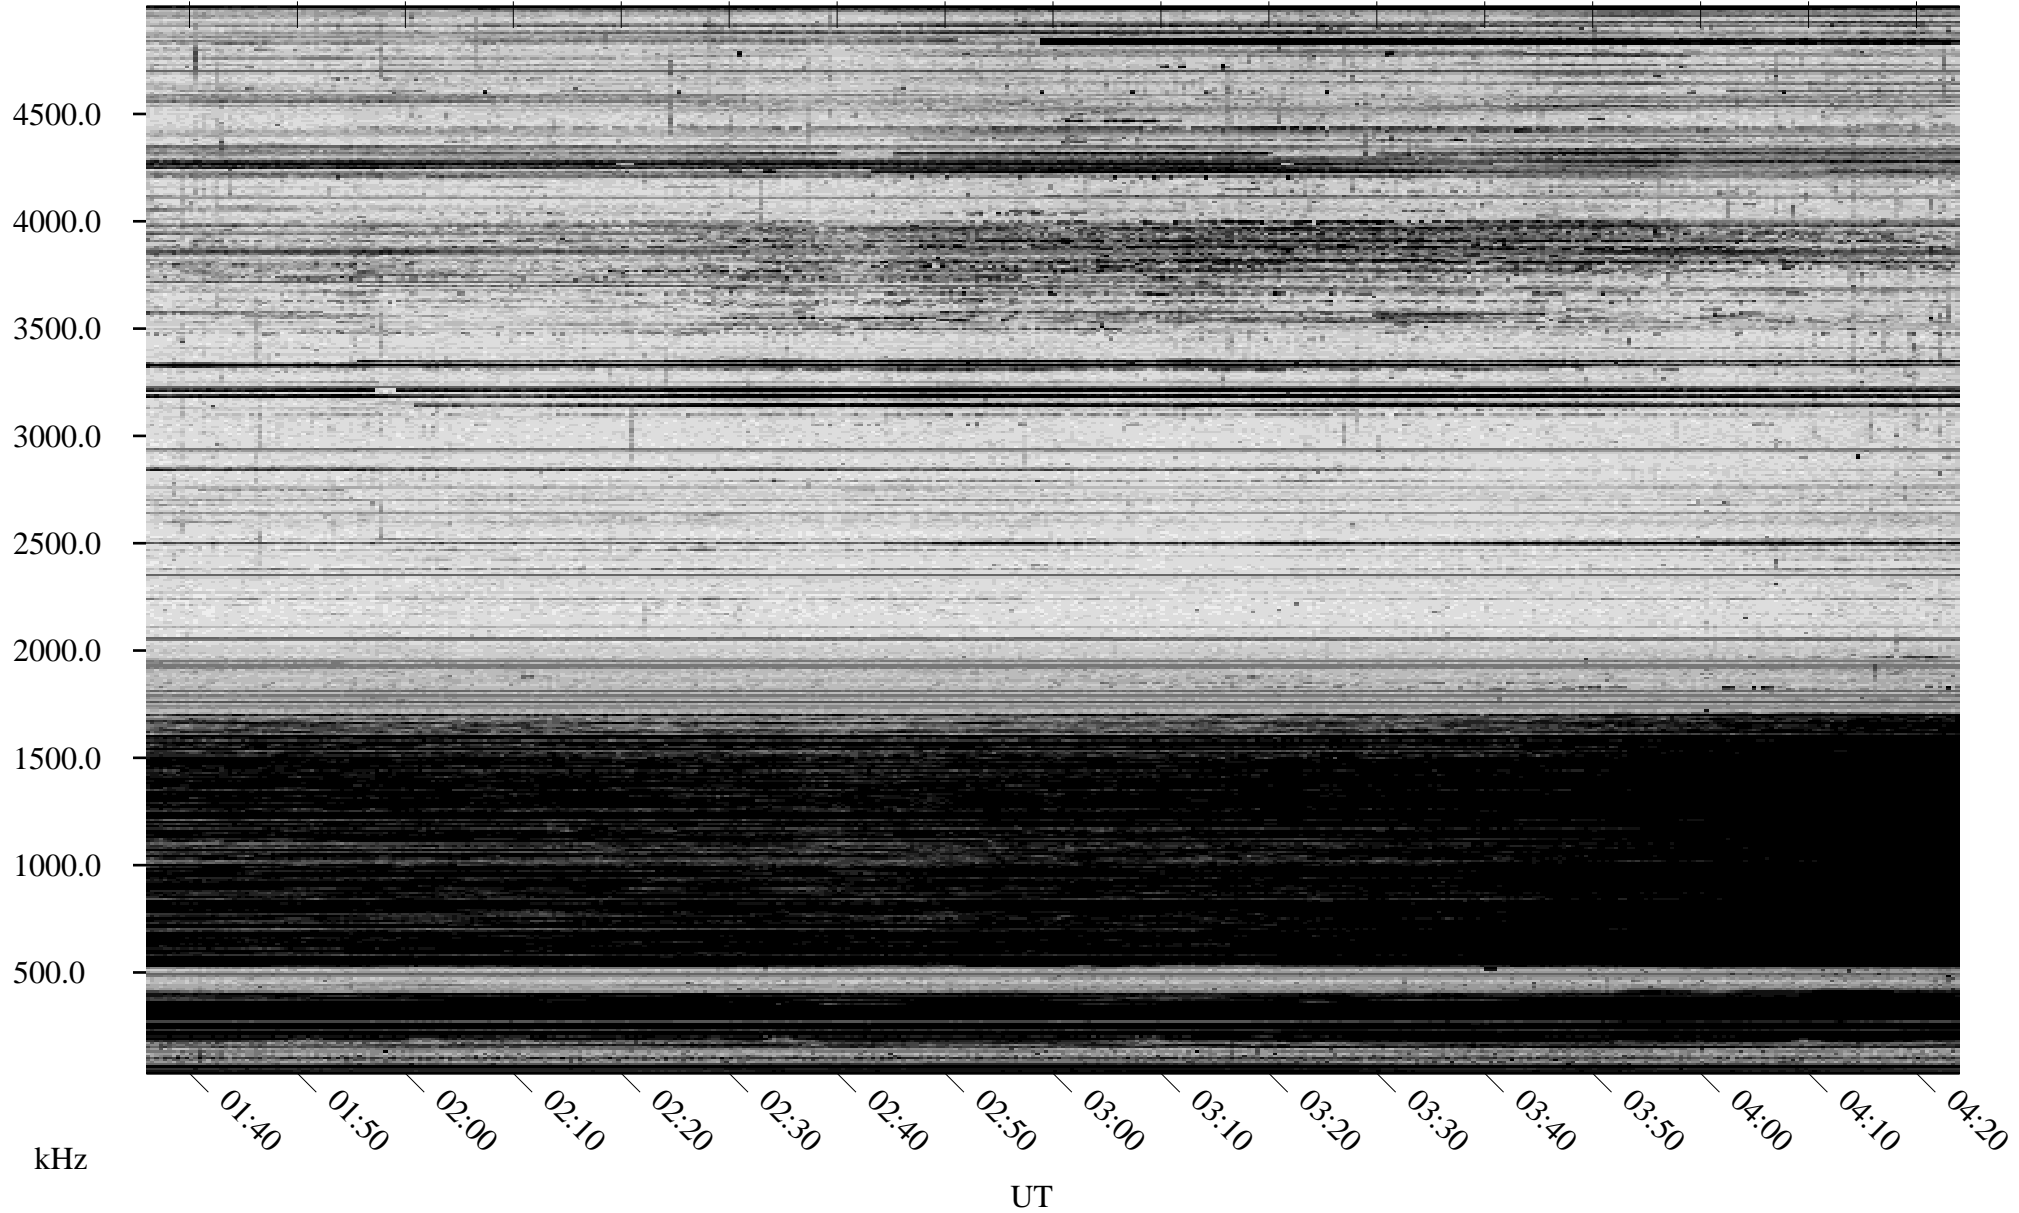

03/03/2010 Churchill, Manitoba

Linear Scale Black = 161 White = 15

ch10062l.r00SUm max_12

Page 1

03/03/2010 Churchill, Manitoba

Linear Scale Black = 161 White = 15

ch10062l.r00SUm max_12

Page 2

03/04/2010 Churchill, Manitoba

Linear Scale Black = 161 White = 15

ch10062l.r00SUm max_12

Page 3

03/04/2010 Churchill, Manitoba

Linear Scale Black = 161 White = 15

ch10062l.r00SUm max_12

Page 4

03/04/2010 Churchill, Manitoba

Linear Scale Black = 161 White = 15

ch10062l.r00SUm max_12

Page 5

03/04/2010 Churchill, Manitoba

Linear Scale Black = 161 White = 15

ch10062l.r00SUm max_12

Page 6

03/04/2010 Churchill, Manitoba

Linear Scale Black = 161 White = 15

ch10062l.r00SUm max_12

Page 7

03/04/2010 Churchill, Manitoba

Linear Scale Black = 161 White = 15

ch10062l.r00SUm max_12