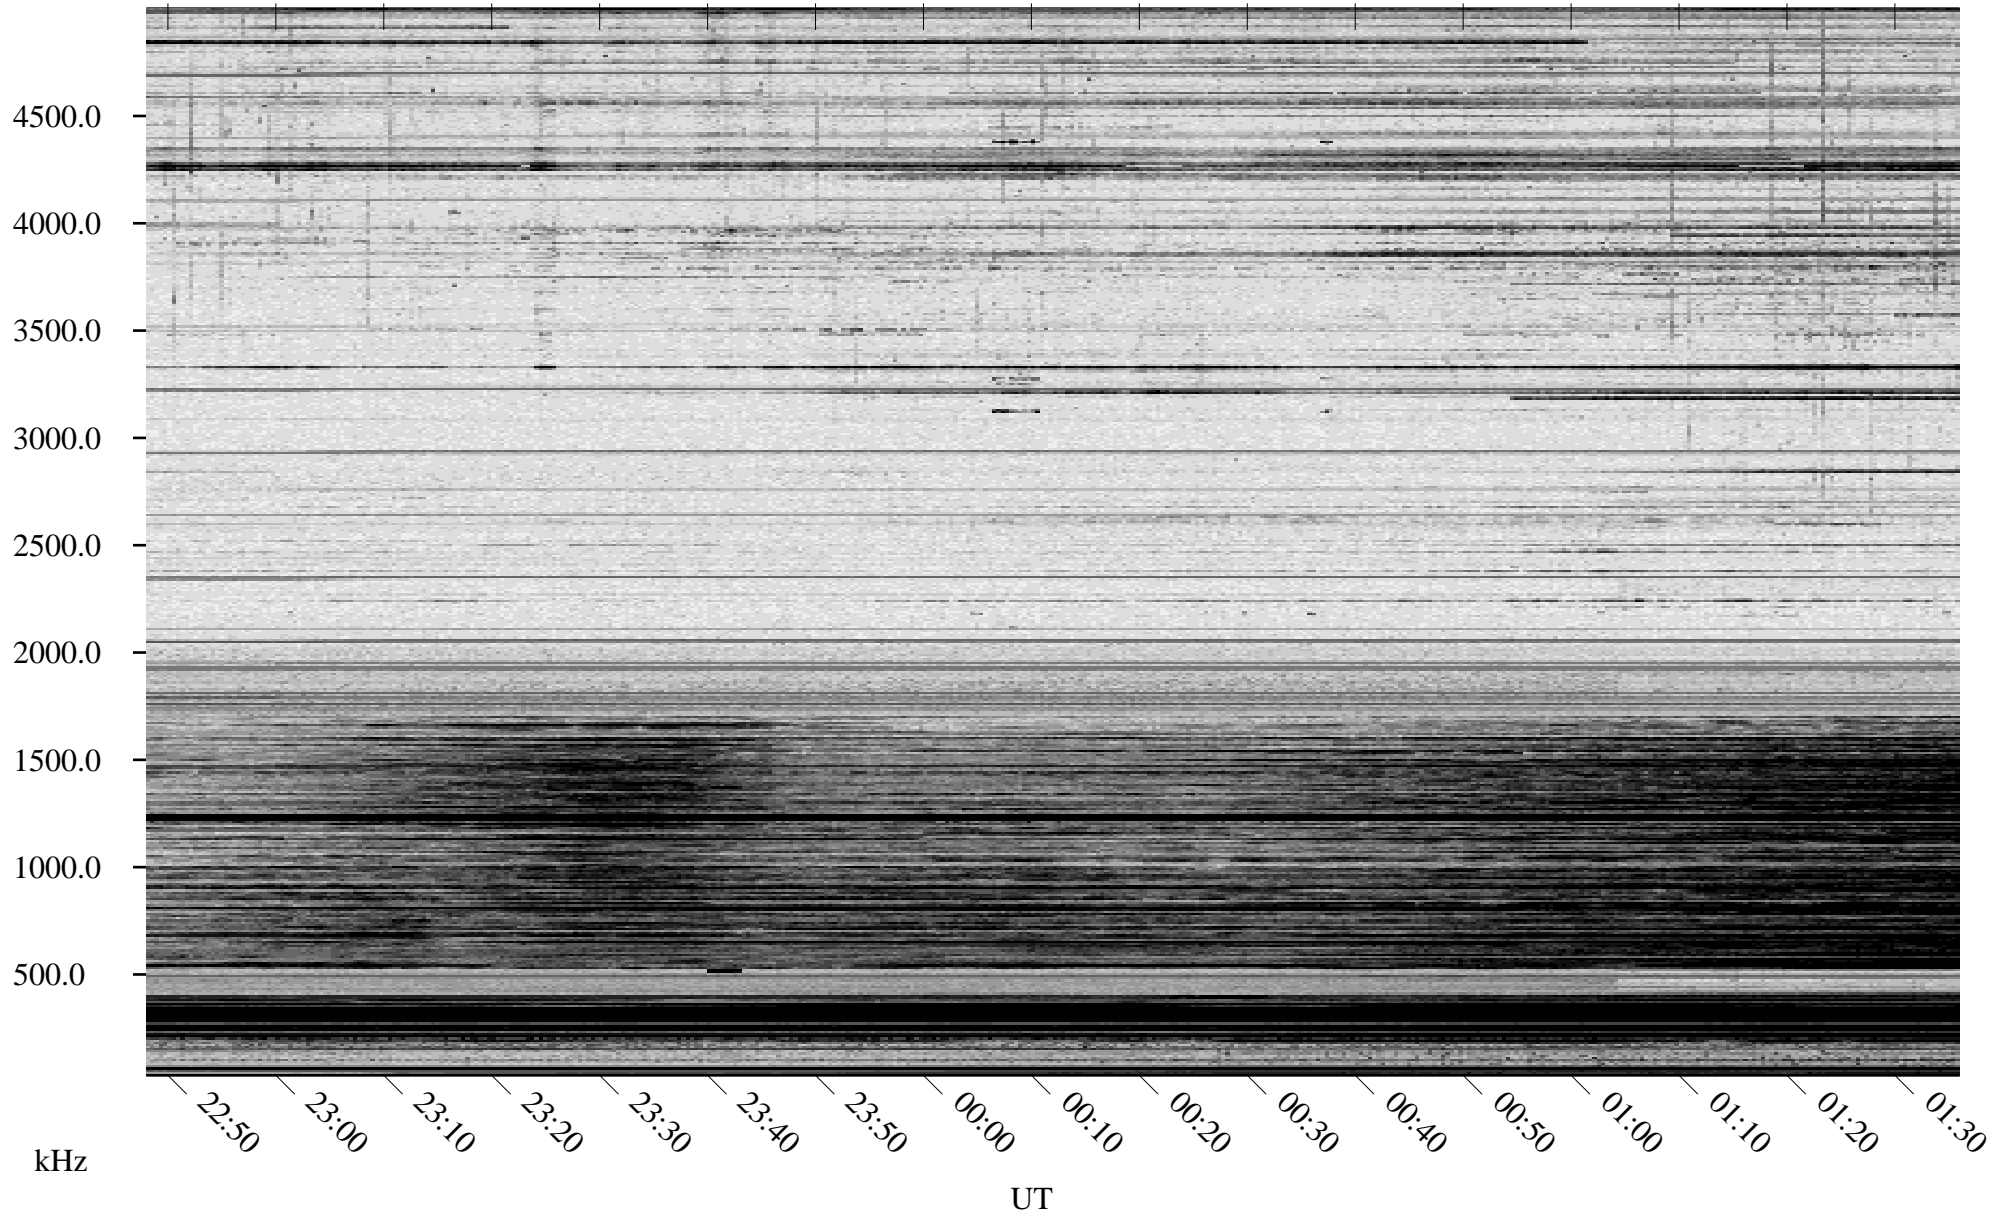

03/03/2010 Churchill, Manitoba

Linear Scale Black = 161 White = 15

ch10062l.r00SUm max_12

Page 1

03/03/2010 Churchill, Manitoba

Linear Scale Black = 161 White = 15

ch10062l.r00SUm max_12

Page 2

03/04/2010 Churchill, Manitoba

Linear Scale Black = 161 White = 15

ch10062l.r00SUm max_12

Page 3

03/04/2010 Churchill, Manitoba

Linear Scale Black = 161 White = 15

ch10062l.r00SUm max_12

Page 4

03/04/2010 Churchill, Manitoba

Linear Scale Black = 161 White = 15

ch10062l.r00SUm max_12

Page 5

03/04/2010 Churchill, Manitoba

Linear Scale Black = 161 White = 15

ch10062l.r00SUm max_12

Page 6

03/04/2010 Churchill, Manitoba

Linear Scale Black = 161 White = 15

ch10062l.r00SUm max_12

Page 7

03/04/2010 Churchill, Manitoba

Linear Scale Black = 161 White = 15

ch10062l.r00SUm max_12