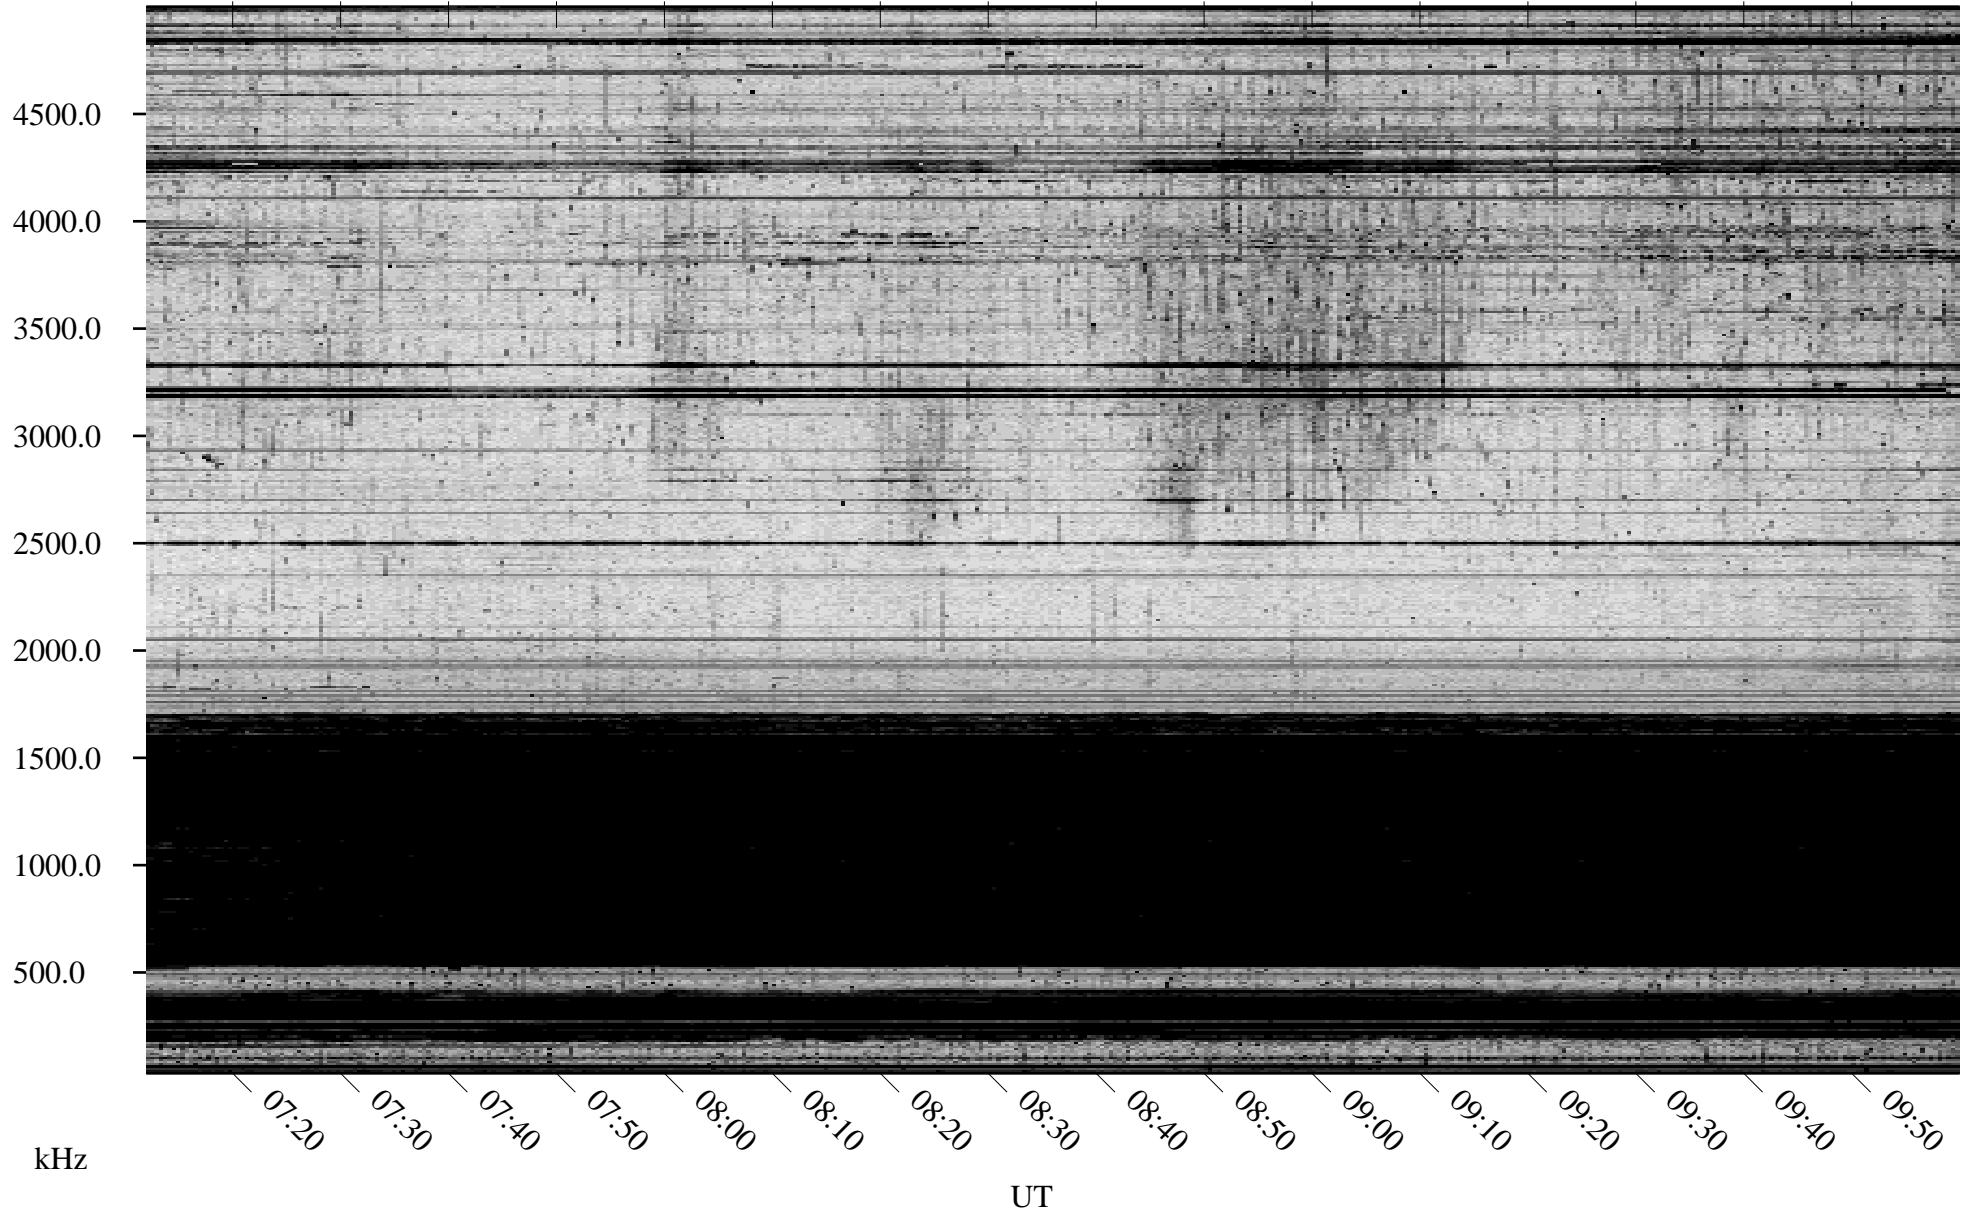

03/03/2010 Churchill, Manitoba

Linear Scale Black = 161 White = 15

ch10062l.r00SUm max_12

Page 1

03/03/2010 Churchill, Manitoba

Linear Scale Black = 161 White = 15

ch10062l.r00SUm max_12

Page 2

03/04/2010 Churchill, Manitoba

Linear Scale Black = 161 White = 15

ch10062l.r00SUm max_12

Page 3

03/04/2010 Churchill, Manitoba

Linear Scale Black = 161 White = 15

ch10062l.r00SUm max_12

Page 4

03/04/2010 Churchill, Manitoba

Linear Scale Black = 161 White = 15

ch10062l.r00SUm max_12

Page 5

03/04/2010 Churchill, Manitoba

Linear Scale Black = 161 White = 15

ch10062l.r00SUm max_12

Page 6

03/04/2010 Churchill, Manitoba

Linear Scale Black = 161 White = 15

ch10062l.r00SUm max_12

Page 7

03/04/2010 Churchill, Manitoba

Linear Scale Black = 161 White = 15

ch10062l.r00SUm max_12