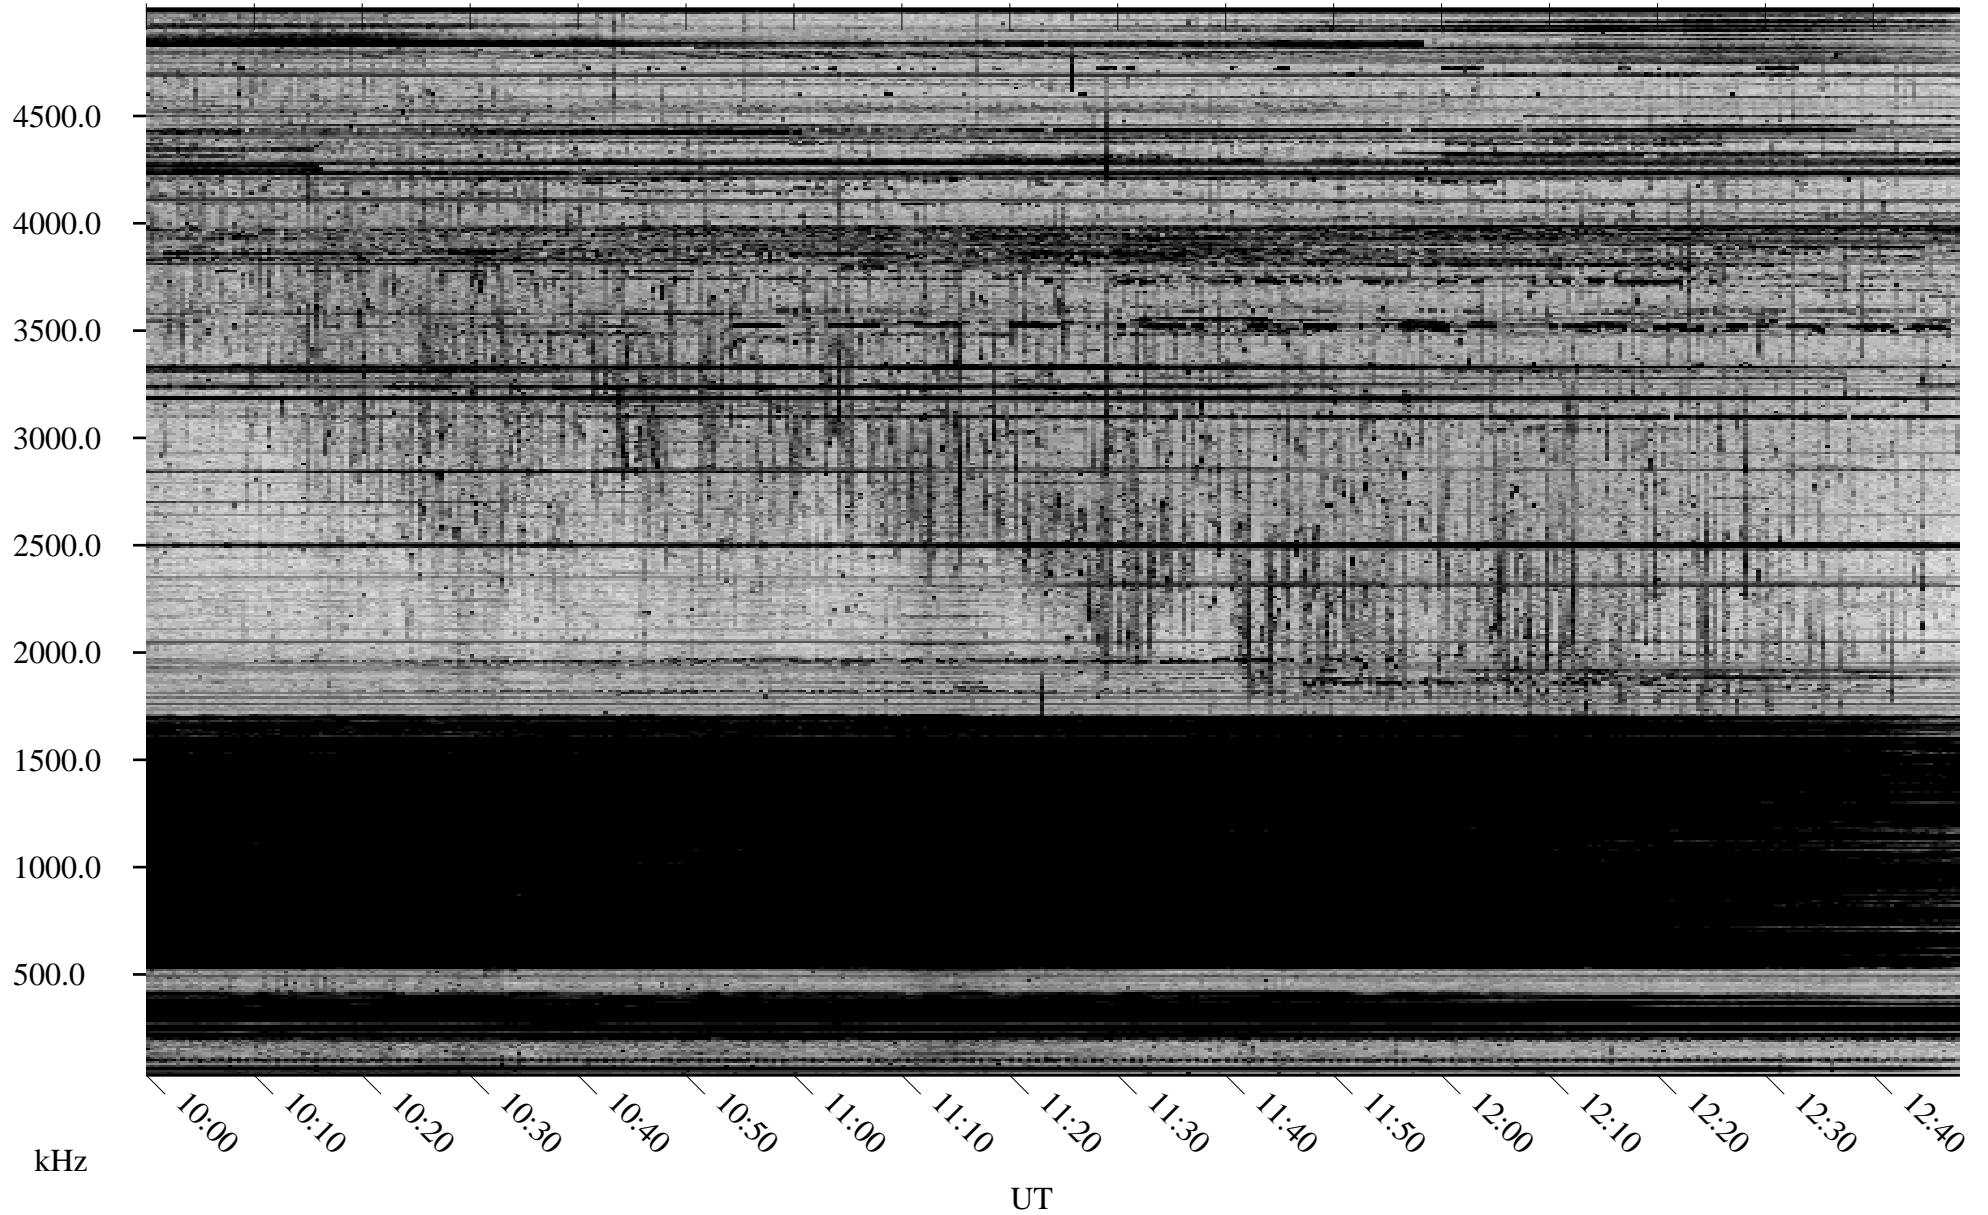

03/03/2010 Churchill, Manitoba

Linear Scale Black = 161 White = 15

ch10062l.r00SUm max_12

Page 1

03/03/2010 Churchill, Manitoba

Linear Scale Black = 161 White = 15

ch10062l.r00SUm max_12

Page 2

03/04/2010 Churchill, Manitoba

Linear Scale Black = 161 White = 15

ch10062l.r00SUm max_12

Page 3

03/04/2010 Churchill, Manitoba

Linear Scale Black = 161 White = 15

ch10062l.r00SUm max_12

Page 4

03/04/2010 Churchill, Manitoba

Linear Scale Black = 161 White = 15

ch10062l.r00SUm max_12

Page 5

03/04/2010 Churchill, Manitoba

Linear Scale Black = 161 White = 15

ch10062l.r00SUm max_12

Page 6

03/04/2010 Churchill, Manitoba

Linear Scale Black = 161 White = 15

ch10062l.r00SUm max_12

Page 7

03/04/2010 Churchill, Manitoba

Linear Scale Black = 161 White = 15

ch10062l.r00SUm max_12