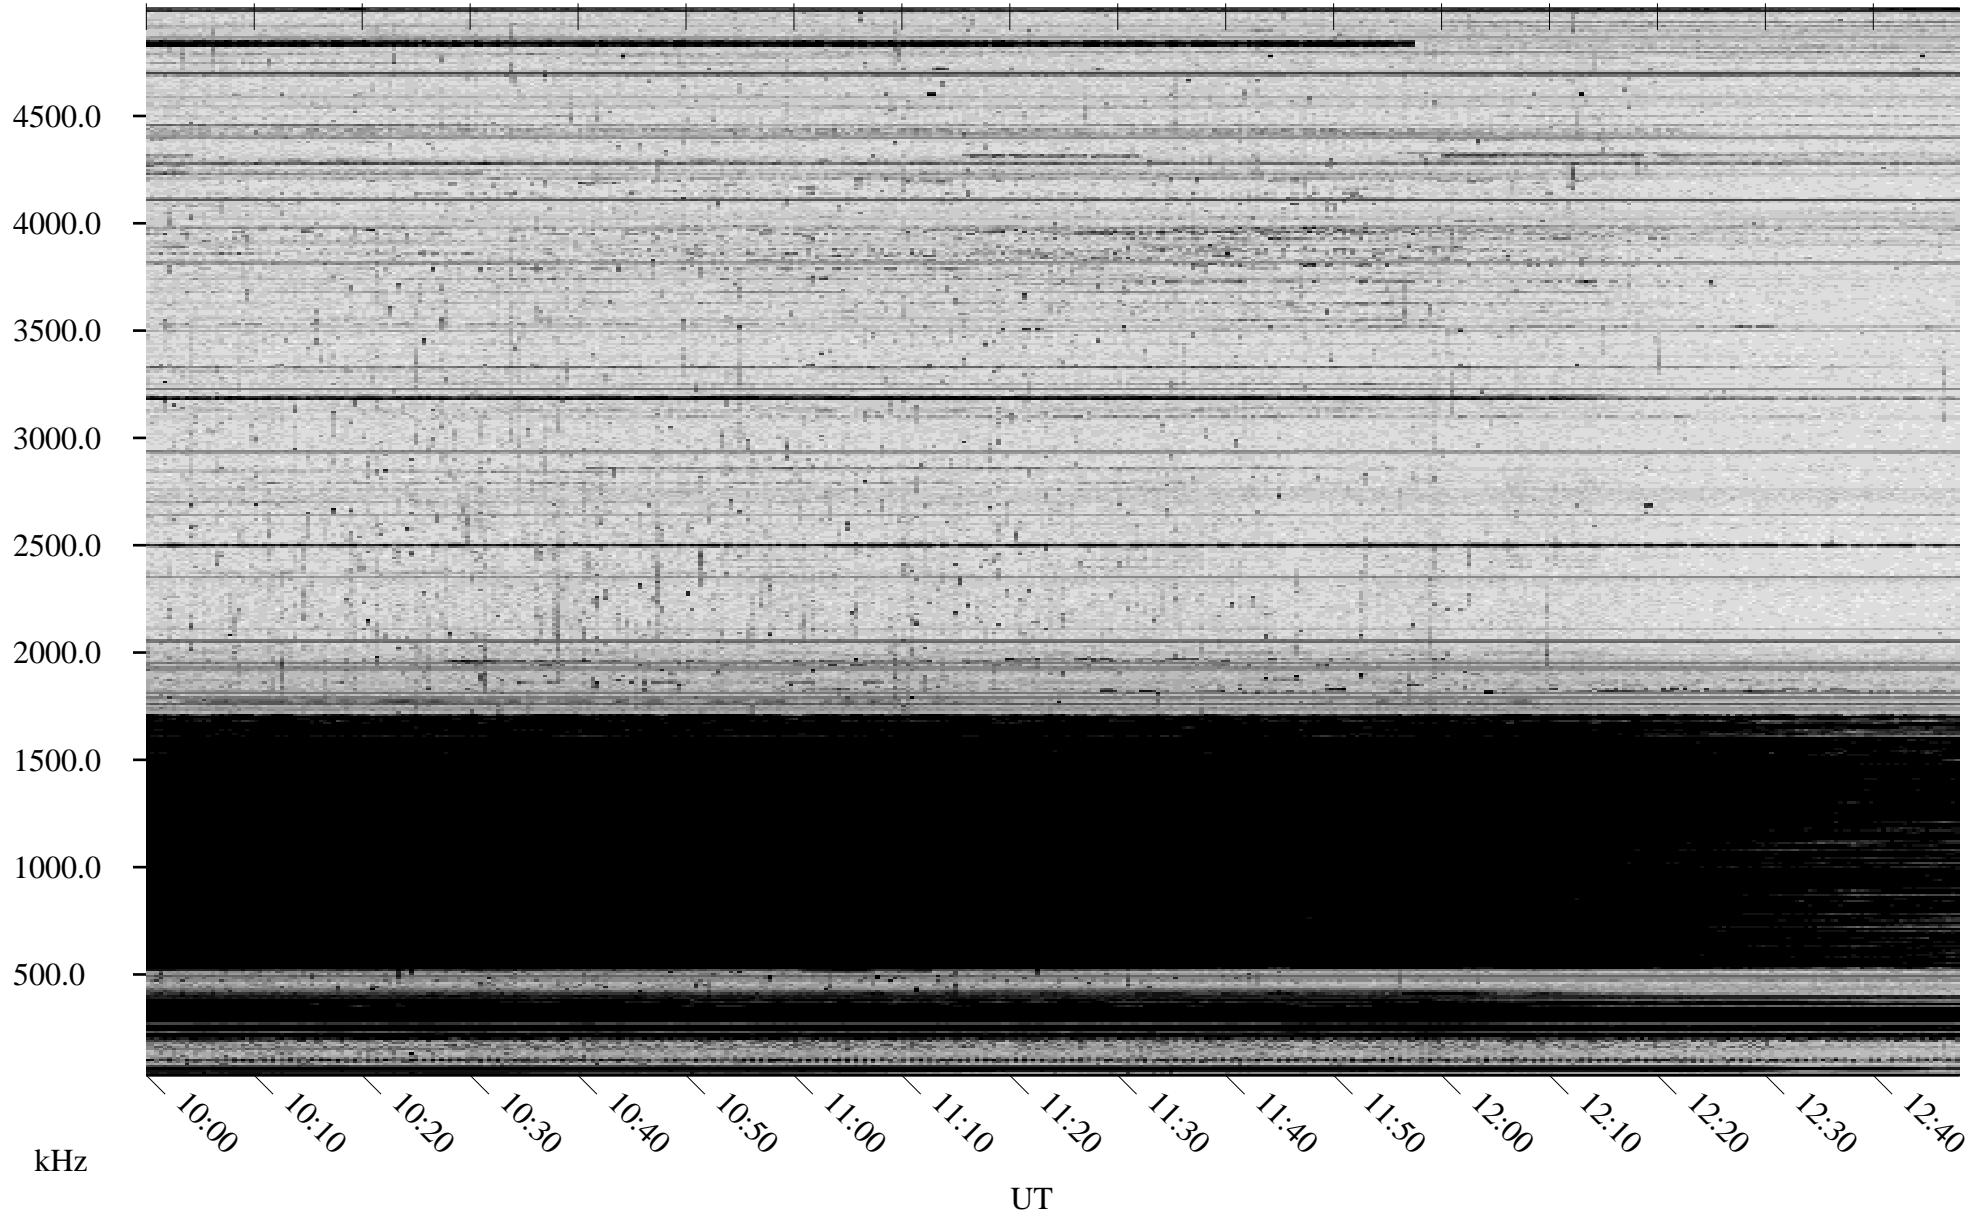

03/04/2010 Churchill, Manitoba

Linear Scale Black = 161 White = 15

ch10063l.r00SUm max_12

Page 1

03/04/2010 Churchill, Manitoba

Linear Scale Black = 161 White = 15

ch10063l.r00SUm max_12

Page 2

03/05/2010 Churchill, Manitoba

Linear Scale Black = 161 White = 15

ch10063l.r00SUm max_12

Page 3

03/05/2010 Churchill, Manitoba

Linear Scale Black = 161 White = 15

ch10063l.r00SUm max_12

Page 4

03/05/2010 Churchill, Manitoba

Linear Scale Black = 161 White = 15

ch10063l.r00SUm max_12

Page 5

03/05/2010 Churchill, Manitoba

Linear Scale Black = 161 White = 15

ch10063l.r00SUm max_12

Page 6

03/05/2010 Churchill, Manitoba

Linear Scale Black = 161 White = 15

ch10063l.r00SUm max_12

Page 7

03/05/2010 Churchill, Manitoba

Linear Scale Black = 161 White = 15

ch10063l.r00SUm max_12