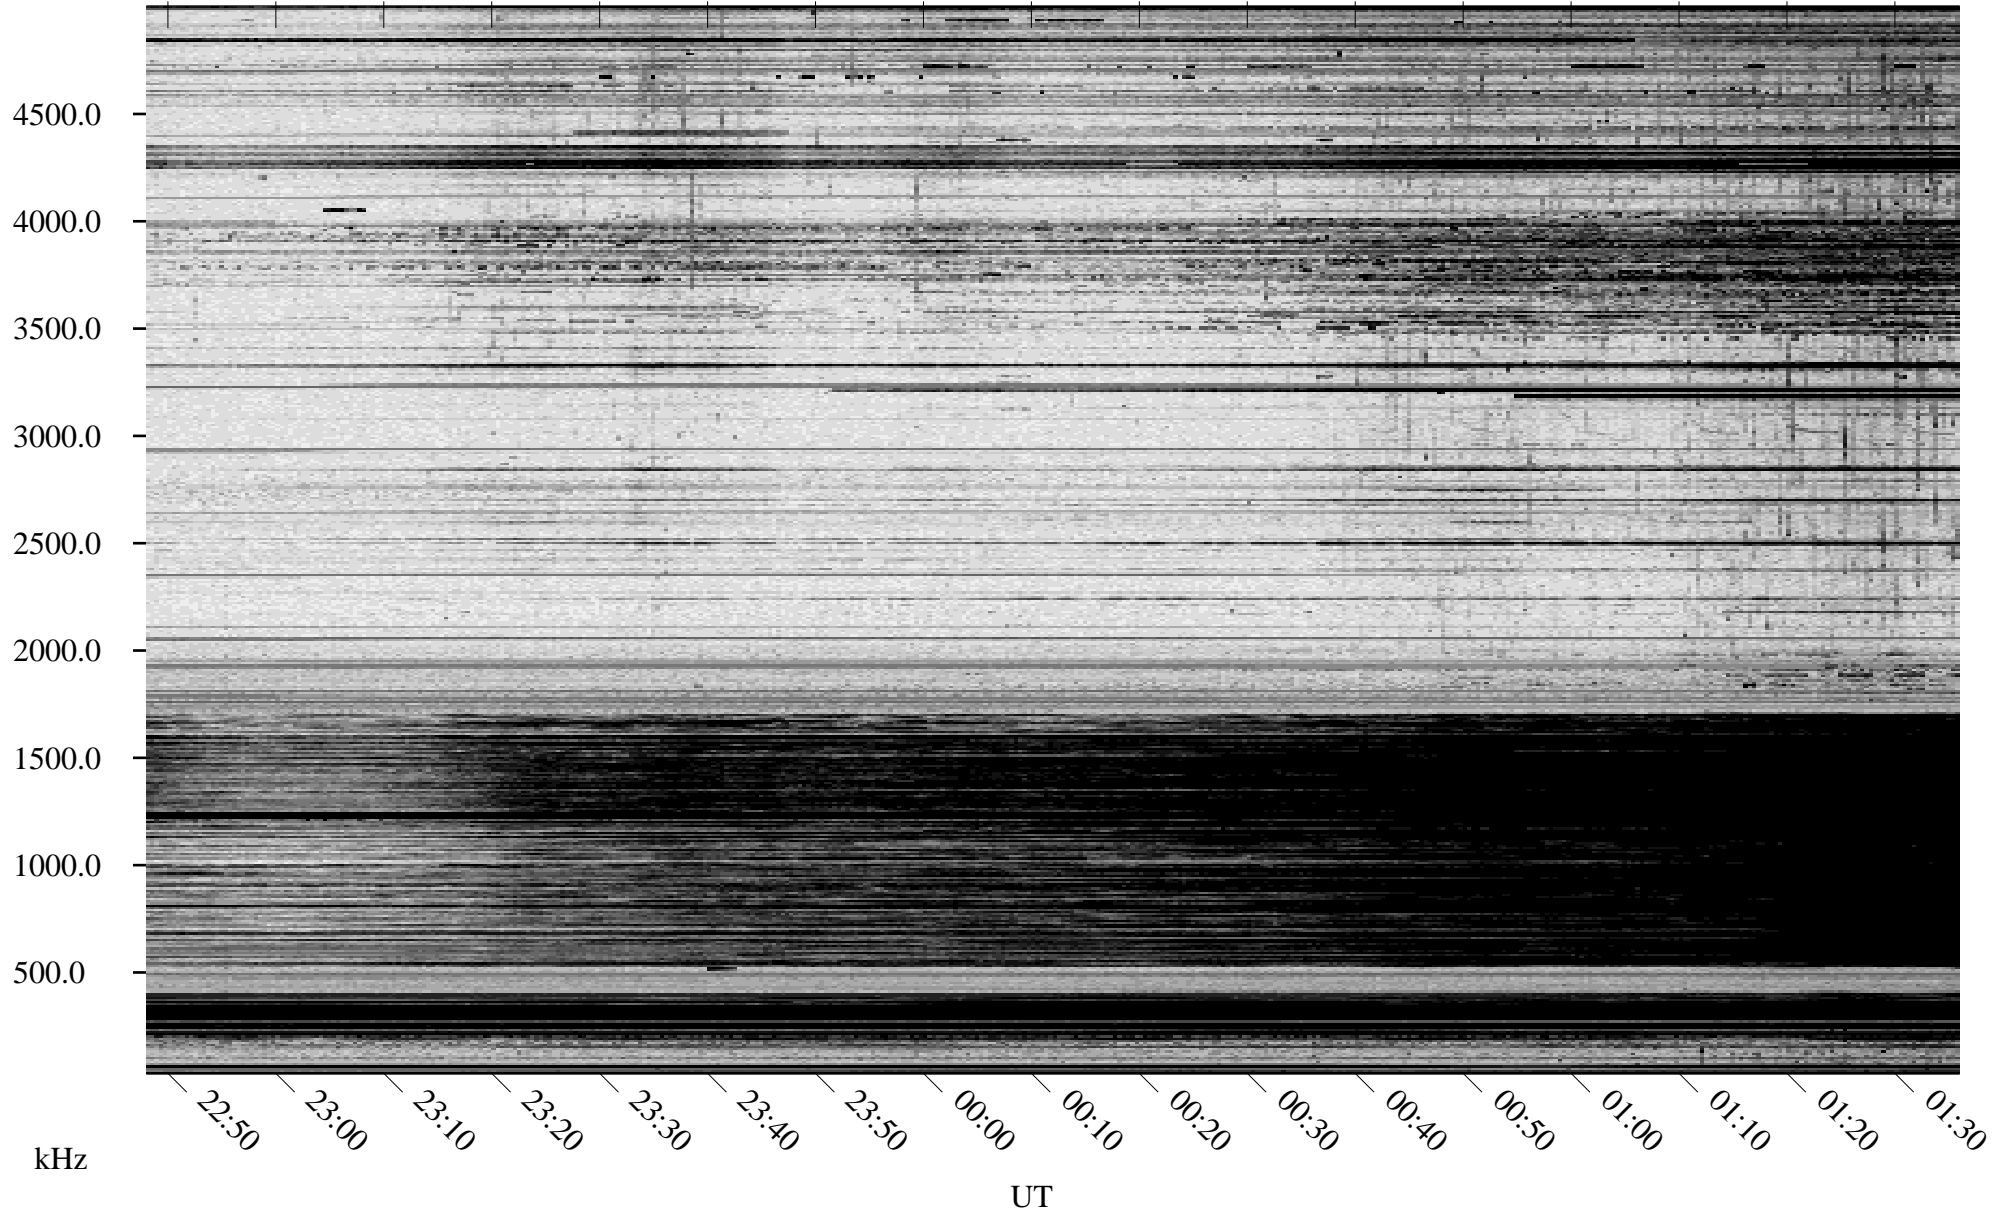

03/04/2010 Churchill, Manitoba

Linear Scale Black = 161 White = 15

ch10063l.r00SUm max_12

Page 1

03/04/2010 Churchill, Manitoba

Linear Scale Black = 161 White = 15

ch10063l.r00SUm max_12

Page 2

03/05/2010 Churchill, Manitoba

Linear Scale Black = 161 White = 15

ch10063l.r00SUm max_12

Page 3

03/05/2010 Churchill, Manitoba

Linear Scale Black = 161 White = 15

ch10063l.r00SUm max_12

Page 4

03/05/2010 Churchill, Manitoba

Linear Scale Black = 161 White = 15

ch10063l.r00SUm max_12

Page 5

03/05/2010 Churchill, Manitoba

Linear Scale Black = 161 White = 15

ch10063l.r00SUm max_12

Page 6

03/05/2010 Churchill, Manitoba

Linear Scale Black = 161 White = 15

ch10063l.r00SUm max_12

Page 7

03/05/2010 Churchill, Manitoba

Linear Scale Black = 161 White = 15

ch10063l.r00SUm max_12