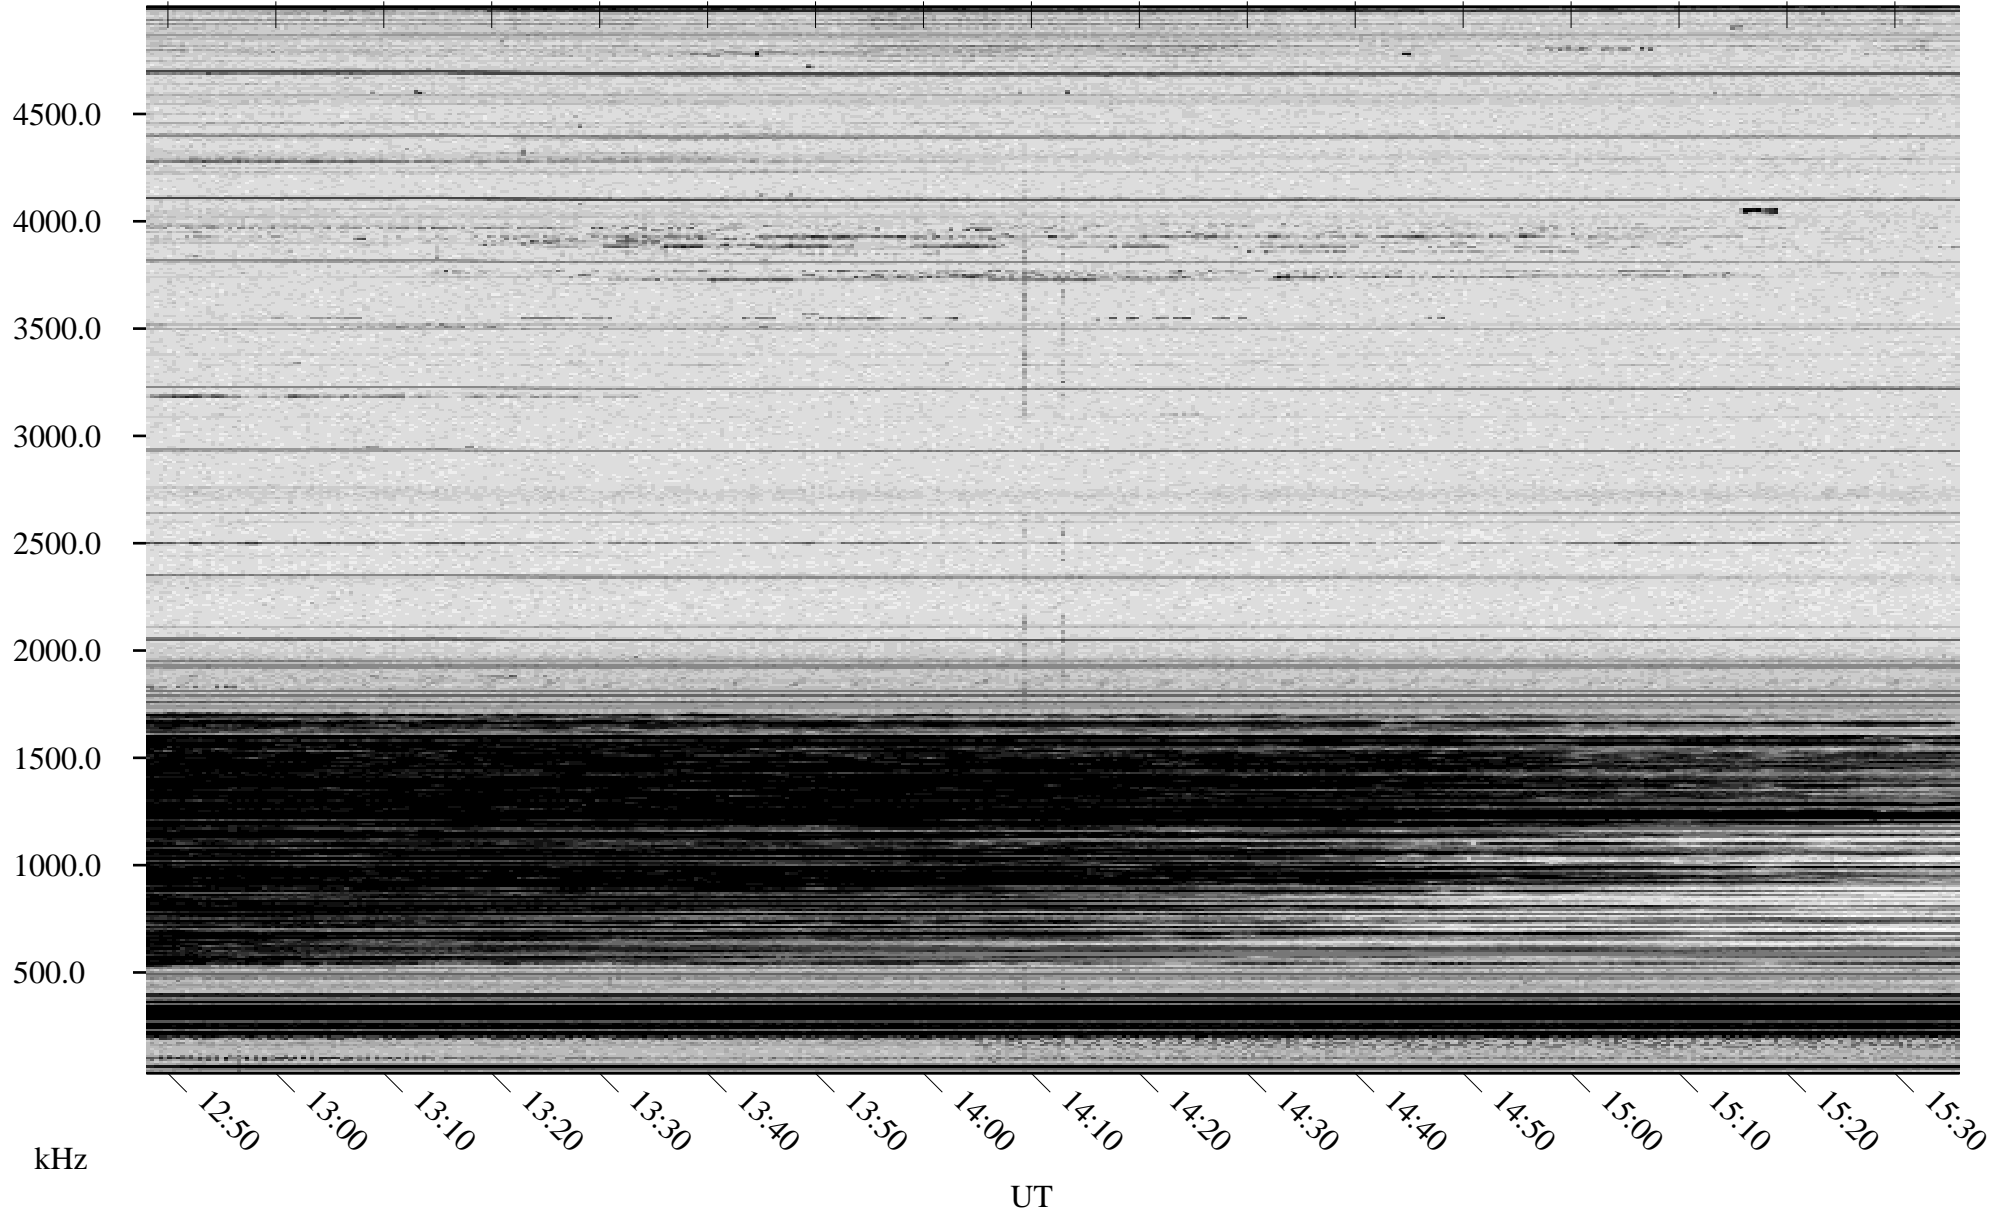

03/04/2010 Churchill, Manitoba

Linear Scale Black = 161 White = 15

ch10063l.r00SUm max_12

Page 1

03/04/2010 Churchill, Manitoba

Linear Scale Black = 161 White = 15

ch10063l.r00SUm max_12

Page 2

03/05/2010 Churchill, Manitoba

Linear Scale Black = 161 White = 15

ch10063l.r00SUm max_12

Page 3

03/05/2010 Churchill, Manitoba

Linear Scale Black = 161 White = 15

ch10063l.r00SUm max_12

Page 4

03/05/2010 Churchill, Manitoba

Linear Scale Black = 161 White = 15

ch10063l.r00SUm max_12

Page 5

03/05/2010 Churchill, Manitoba

Linear Scale Black = 161 White = 15

ch10063l.r00SUm max_12

Page 6

03/05/2010 Churchill, Manitoba

Linear Scale Black = 161 White = 15

ch10063l.r00SUm max_12

Page 7

03/05/2010 Churchill, Manitoba

Linear Scale Black = 161 White = 15

ch10063l.r00SUm max_12