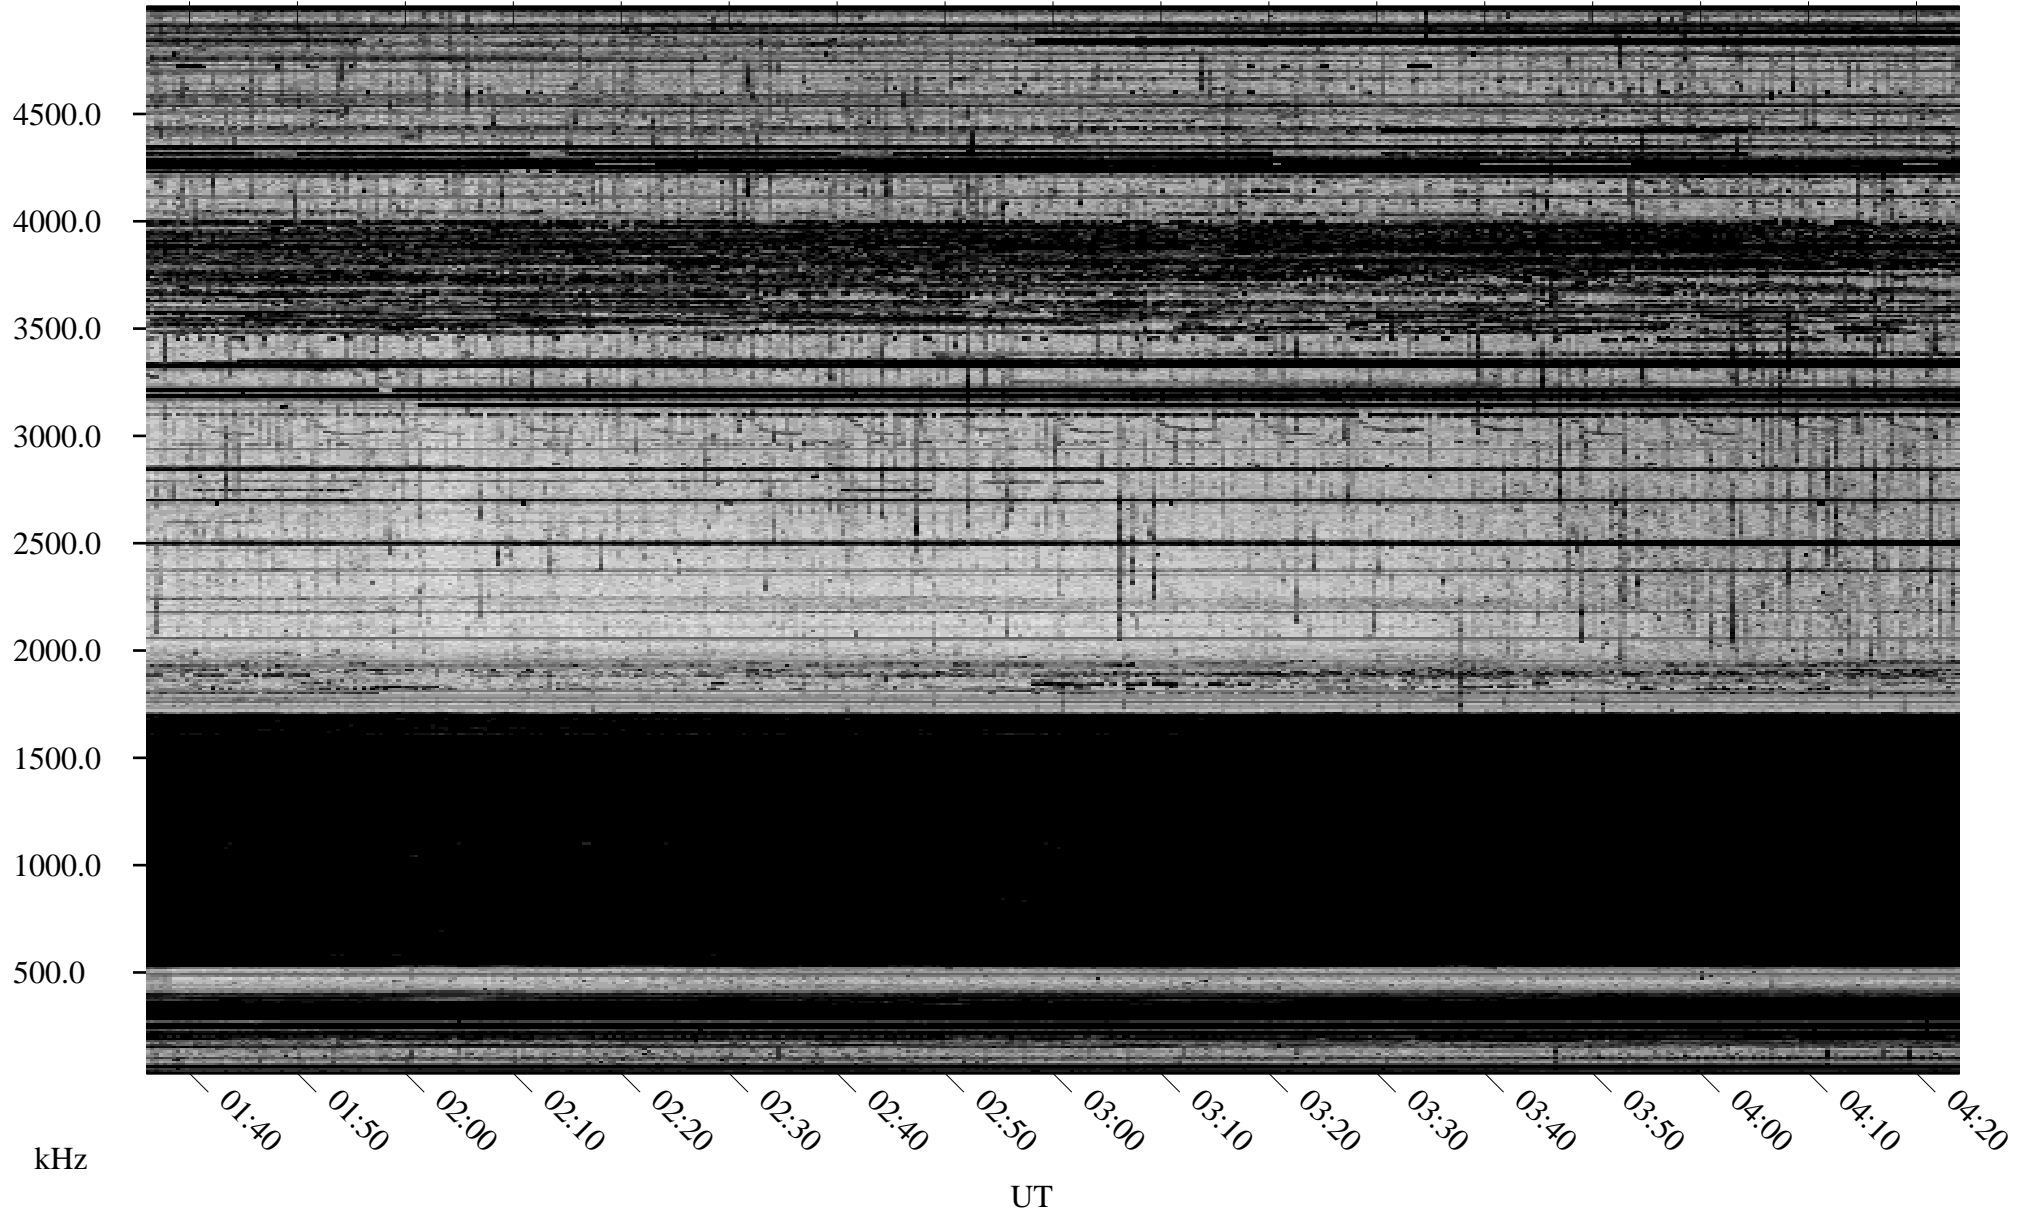

03/04/2010 Churchill, Manitoba

Linear Scale Black = 161 White = 15

ch10063l.r00SUm max_12

Page 1

03/04/2010 Churchill, Manitoba

Linear Scale Black = 161 White = 15

ch10063l.r00SUm max_12

Page 2

03/05/2010 Churchill, Manitoba

Linear Scale Black = 161 White = 15

ch10063l.r00SUm max_12

Page 3

03/05/2010 Churchill, Manitoba

Linear Scale Black = 161 White = 15

ch10063l.r00SUm max_12

Page 4

03/05/2010 Churchill, Manitoba

Linear Scale Black = 161 White = 15

ch10063l.r00SUm max_12

Page 5

03/05/2010 Churchill, Manitoba

Linear Scale Black = 161 White = 15

ch10063l.r00SUm max_12

Page 6

03/05/2010 Churchill, Manitoba

Linear Scale Black = 161 White = 15

ch10063l.r00SUm max_12

Page 7

03/05/2010 Churchill, Manitoba

Linear Scale Black = 161 White = 15

ch10063l.r00SUm max_12