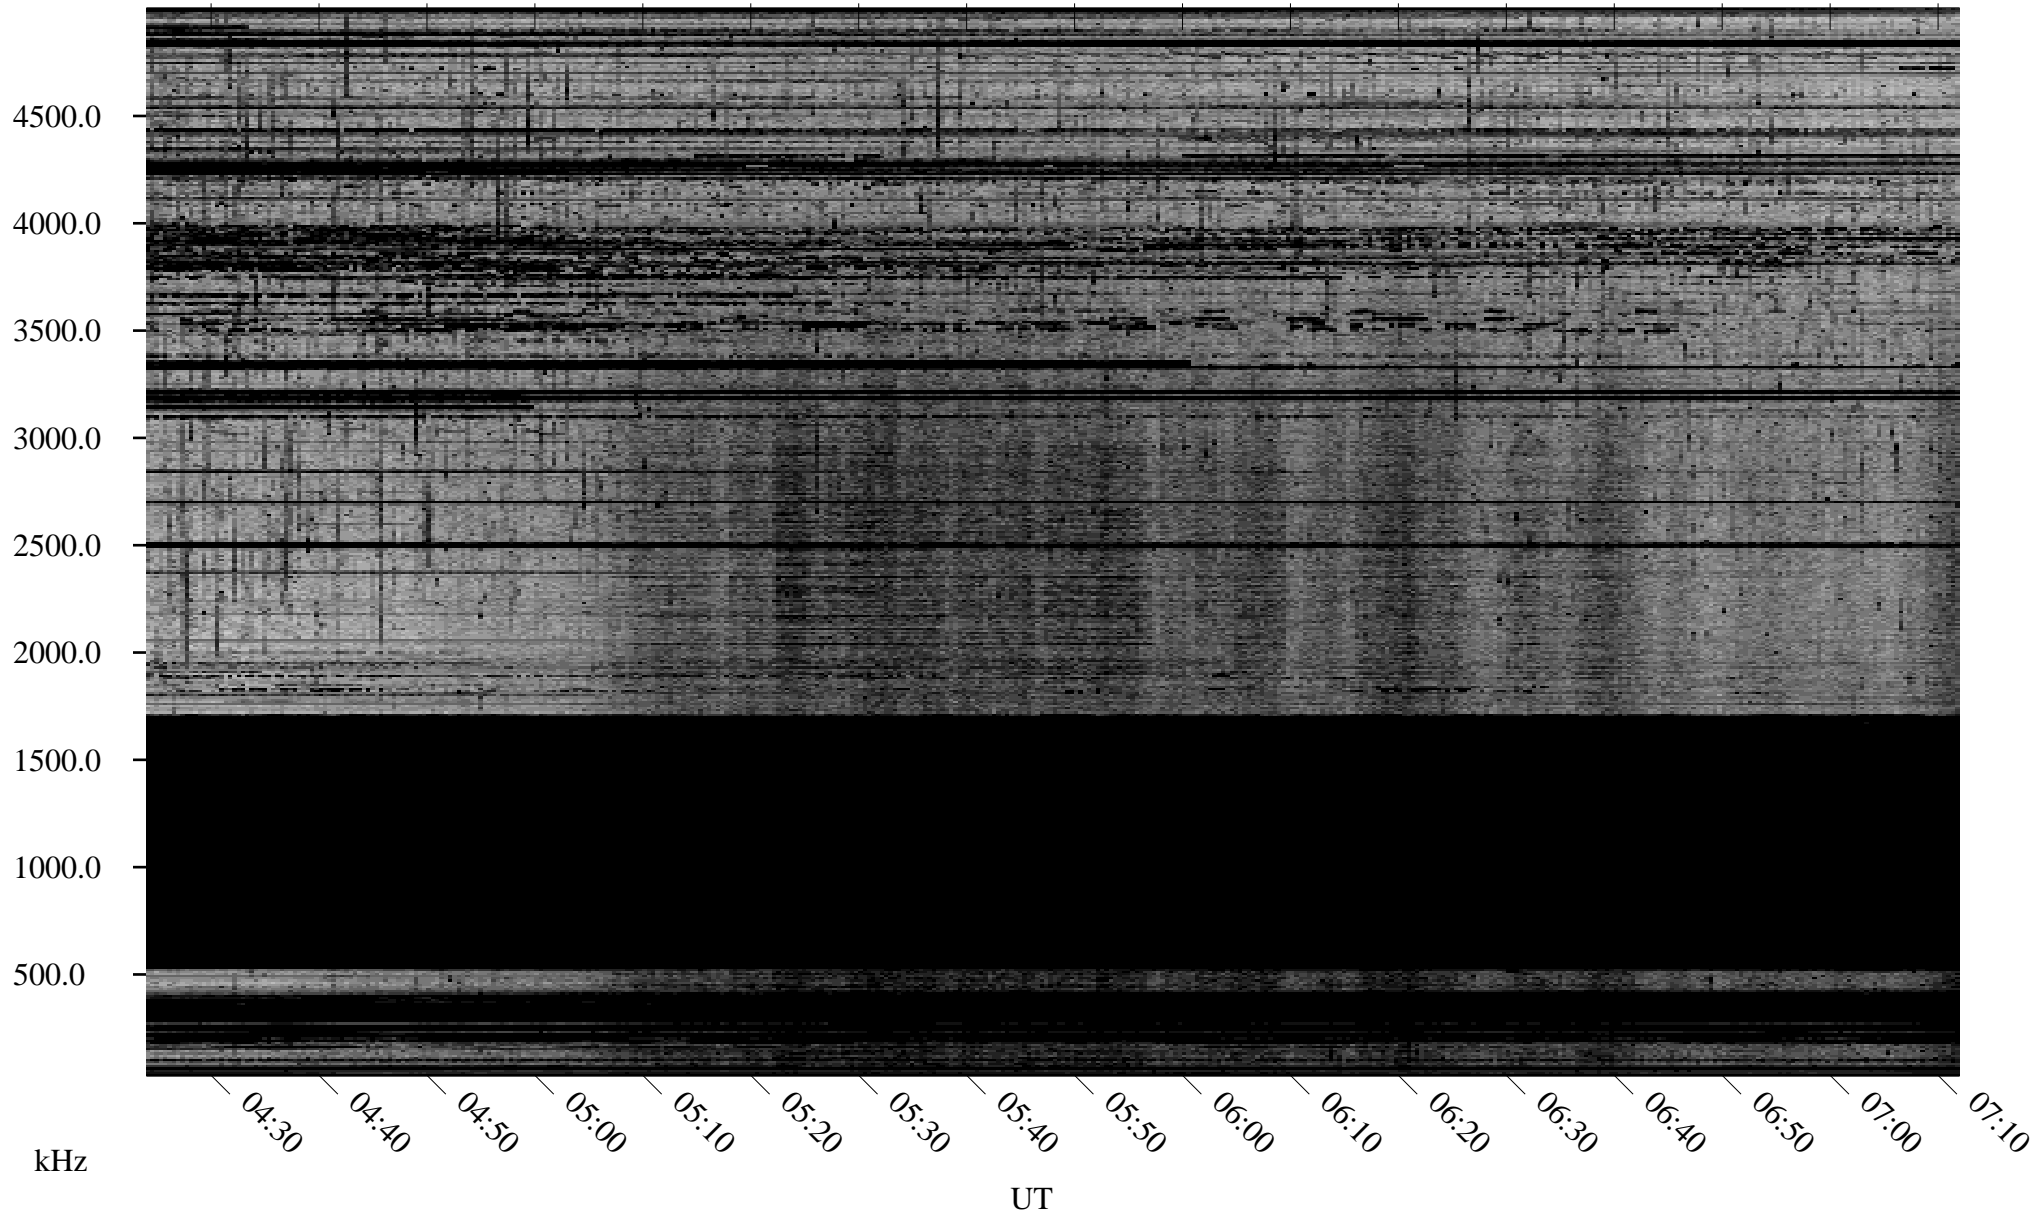

03/04/2010 Churchill, Manitoba

Linear Scale Black = 161 White = 15

ch10063l.r00SUm max_12

Page 1

03/04/2010 Churchill, Manitoba

Linear Scale Black = 161 White = 15

ch10063l.r00SUm max_12

Page 2

03/05/2010 Churchill, Manitoba

Linear Scale Black = 161 White = 15

ch10063l.r00SUm max_12

Page 3

03/05/2010 Churchill, Manitoba

Linear Scale Black = 161 White = 15

ch10063l.r00SUm max_12

Page 4

03/05/2010 Churchill, Manitoba

Linear Scale Black = 161 White = 15

ch10063l.r00SUm max_12

Page 5

03/05/2010 Churchill, Manitoba

Linear Scale Black = 161 White = 15

ch10063l.r00SUm max_12

Page 6

03/05/2010 Churchill, Manitoba

Linear Scale Black = 161 White = 15

ch10063l.r00SUm max_12

Page 7

03/05/2010 Churchill, Manitoba

Linear Scale Black = 161 White = 15

ch10063l.r00SUm max_12