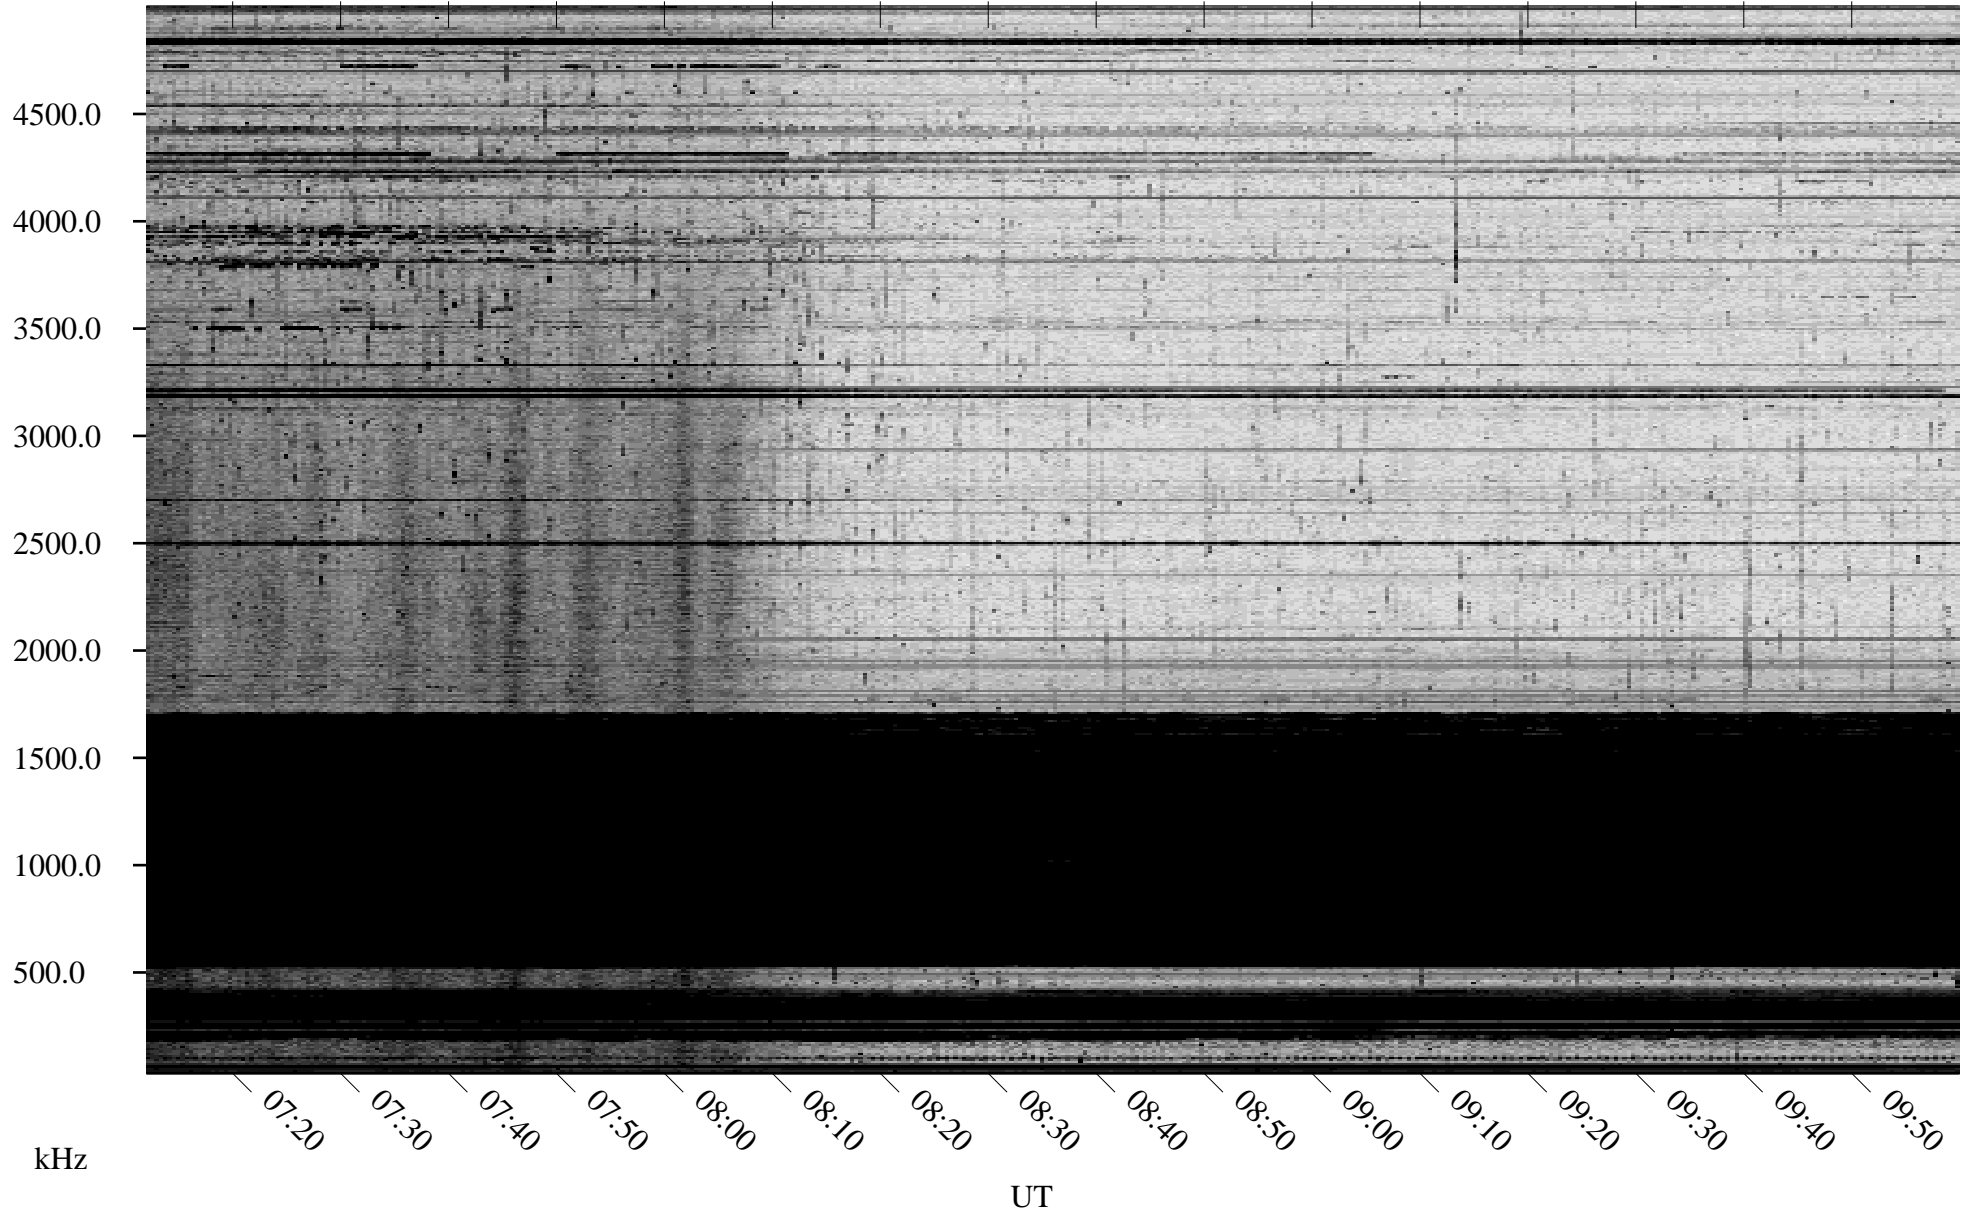

03/04/2010 Churchill, Manitoba

Linear Scale Black = 161 White = 15

ch10063l.r00SUm max_12

Page 1

03/04/2010 Churchill, Manitoba

Linear Scale Black = 161 White = 15

ch10063l.r00SUm max_12

Page 2

03/05/2010 Churchill, Manitoba

Linear Scale Black = 161 White = 15

ch10063l.r00SUm max_12

Page 3

03/05/2010 Churchill, Manitoba

Linear Scale Black = 161 White = 15

ch10063l.r00SUm max_12

Page 4

03/05/2010 Churchill, Manitoba

Linear Scale Black = 161 White = 15

ch10063l.r00SUm max_12

Page 5

03/05/2010 Churchill, Manitoba

Linear Scale Black = 161 White = 15

ch10063l.r00SUm max_12

Page 6

03/05/2010 Churchill, Manitoba

Linear Scale Black = 161 White = 15

ch10063l.r00SUm max_12

Page 7

03/05/2010 Churchill, Manitoba

Linear Scale Black = 161 White = 15

ch10063l.r00SUm max_12