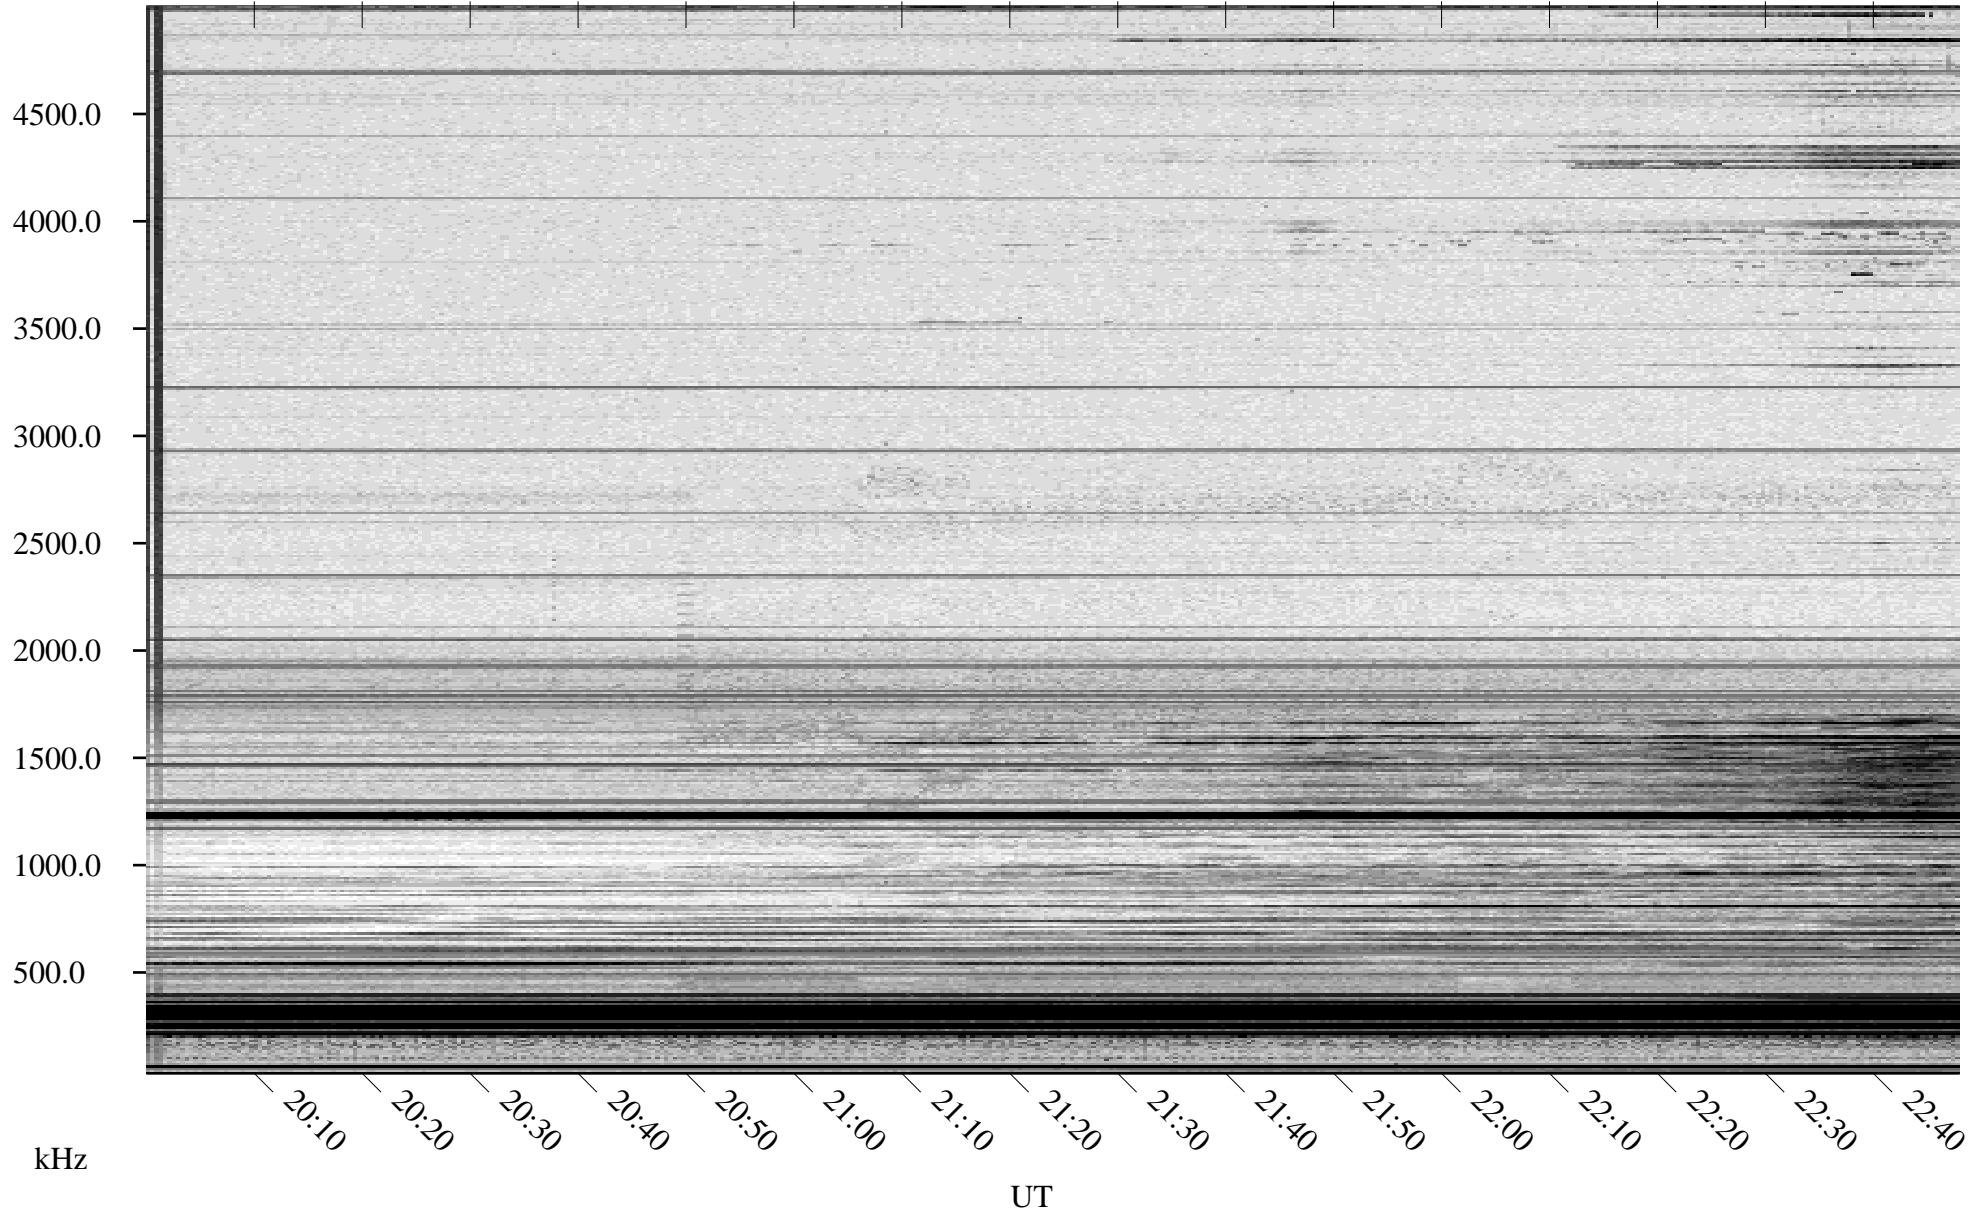

03/04/2010 Churchill, Manitoba

Linear Scale Black = 161 White = 15

ch10063l.r00SUm max_12

Page 1

03/04/2010 Churchill, Manitoba

Linear Scale Black = 161 White = 15

ch10063l.r00SUm max_12

Page 2

03/05/2010 Churchill, Manitoba

Linear Scale Black = 161 White = 15

ch10063l.r00SUm max_12

Page 3

03/05/2010 Churchill, Manitoba

Linear Scale Black = 161 White = 15

ch10063l.r00SUm max_12

Page 4

03/05/2010 Churchill, Manitoba

Linear Scale Black = 161 White = 15

ch10063l.r00SUm max_12

Page 5

03/05/2010 Churchill, Manitoba

Linear Scale Black = 161 White = 15

ch10063l.r00SUm max_12

Page 6

03/05/2010 Churchill, Manitoba

Linear Scale Black = 161 White = 15

ch10063l.r00SUm max_12

Page 7

03/05/2010 Churchill, Manitoba

Linear Scale Black = 161 White = 15

ch10063l.r00SUm max_12