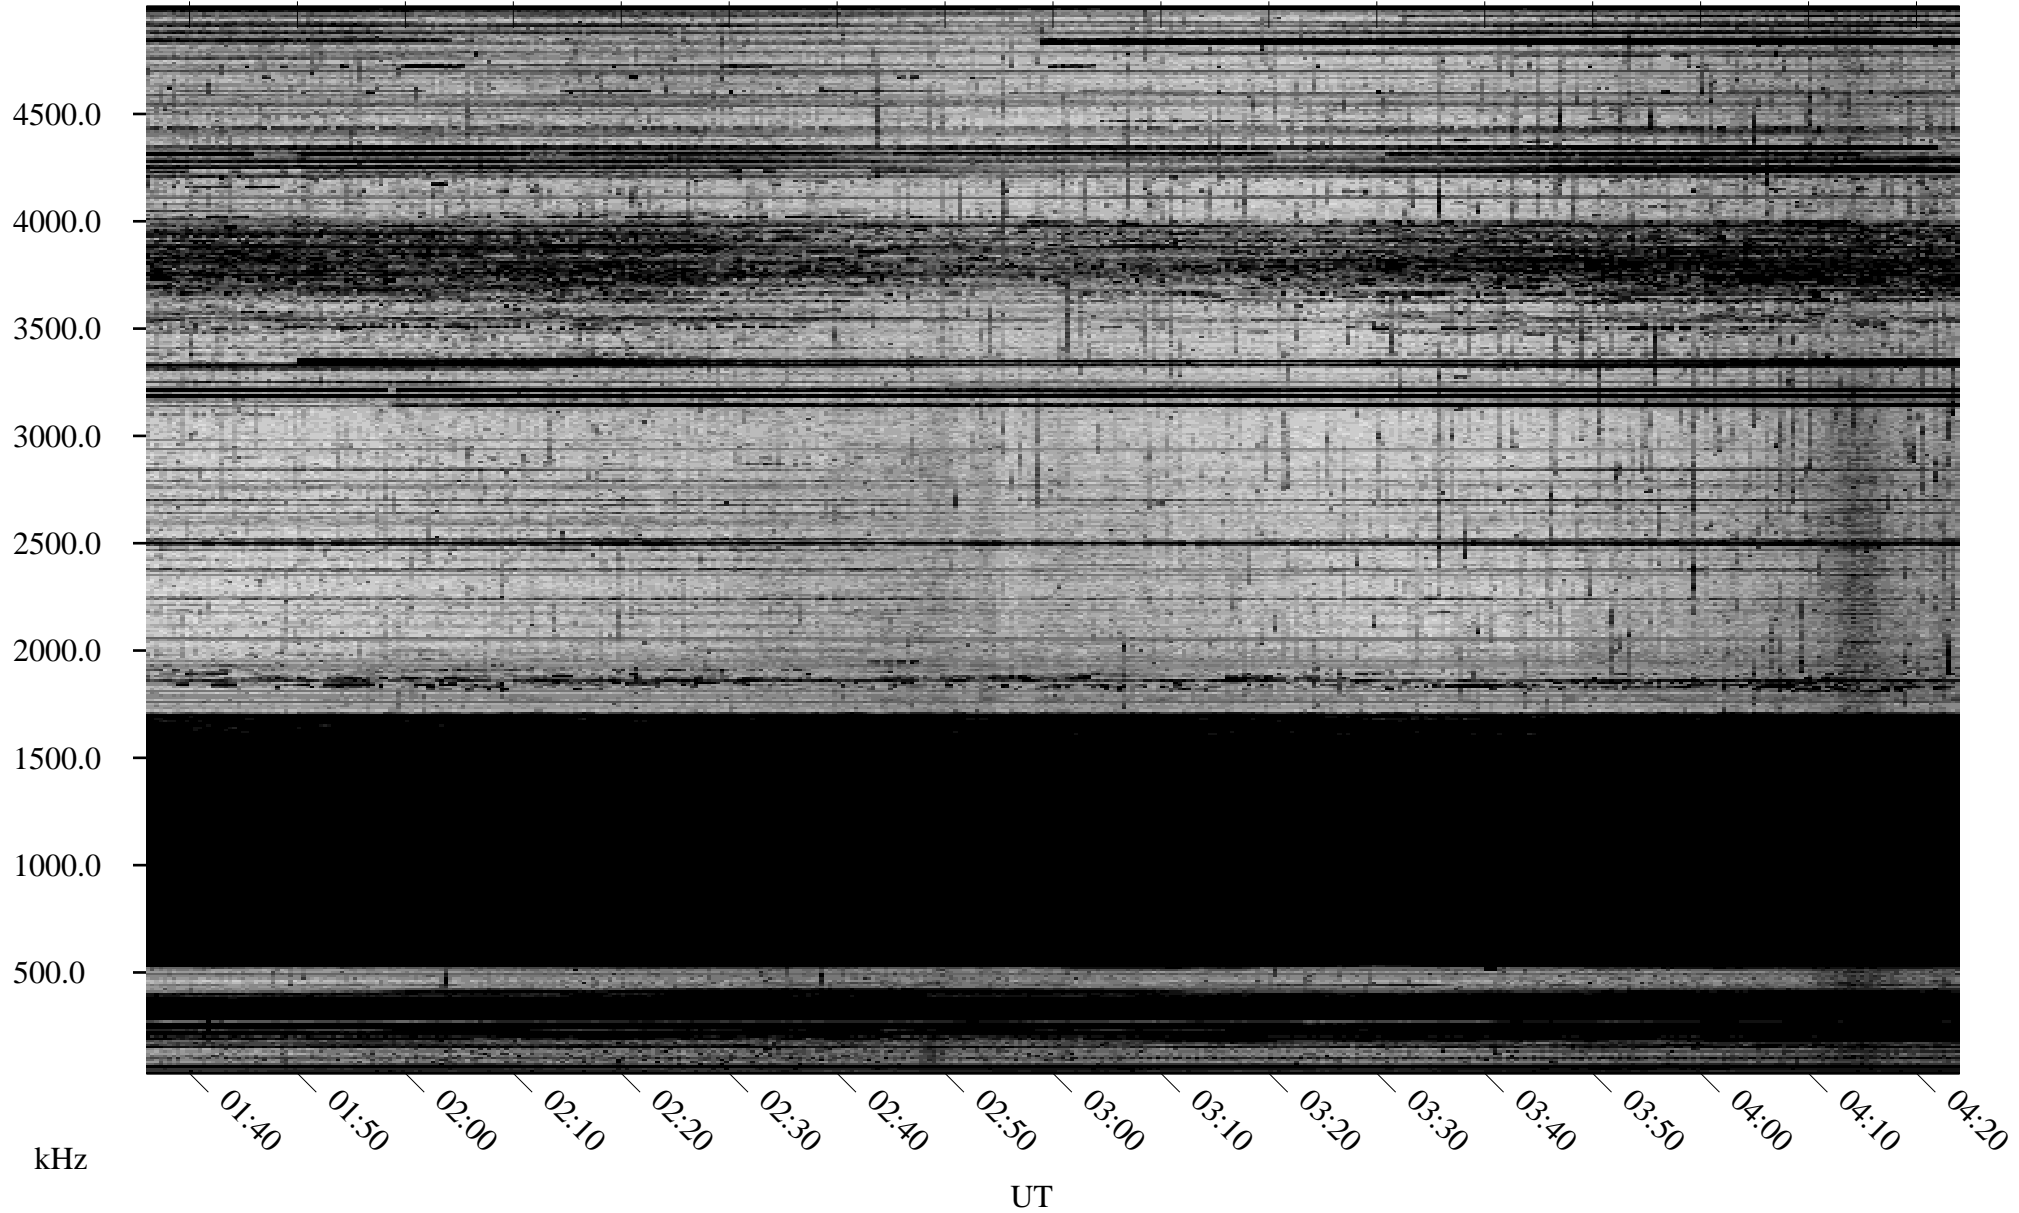

03/06/2010 Churchill, Manitoba

Linear Scale Black = 161 White = 15

ch100651.r00SUm max_12

Page 1

03/06/2010 Churchill, Manitoba

Linear Scale Black = 161 White = 15

ch10065l.r00SUm max_12

Page 2

03/07/2010 Churchill, Manitoba

Linear Scale Black = 161 White = 15

ch10065l.r00SUm max_12

Page 3

03/07/2010 Churchill, Manitoba

Linear Scale Black = 161 White = 15

ch10065l.r00SUm max_12

Page 4

03/07/2010 Churchill, Manitoba

Linear Scale Black = 161 White = 15

ch10065l.r00SUm max_12

Page 5

03/07/2010 Churchill, Manitoba

Linear Scale Black = 161 White = 15

ch10065l.r00SUm max_12

Page 6

03/07/2010 Churchill, Manitoba

Linear Scale Black = 161 White = 15

ch10065l.r00SUm max_12

Page 7

03/07/2010 Churchill, Manitoba

Linear Scale Black = 161 White = 15

ch10065l.r00SUm max_12