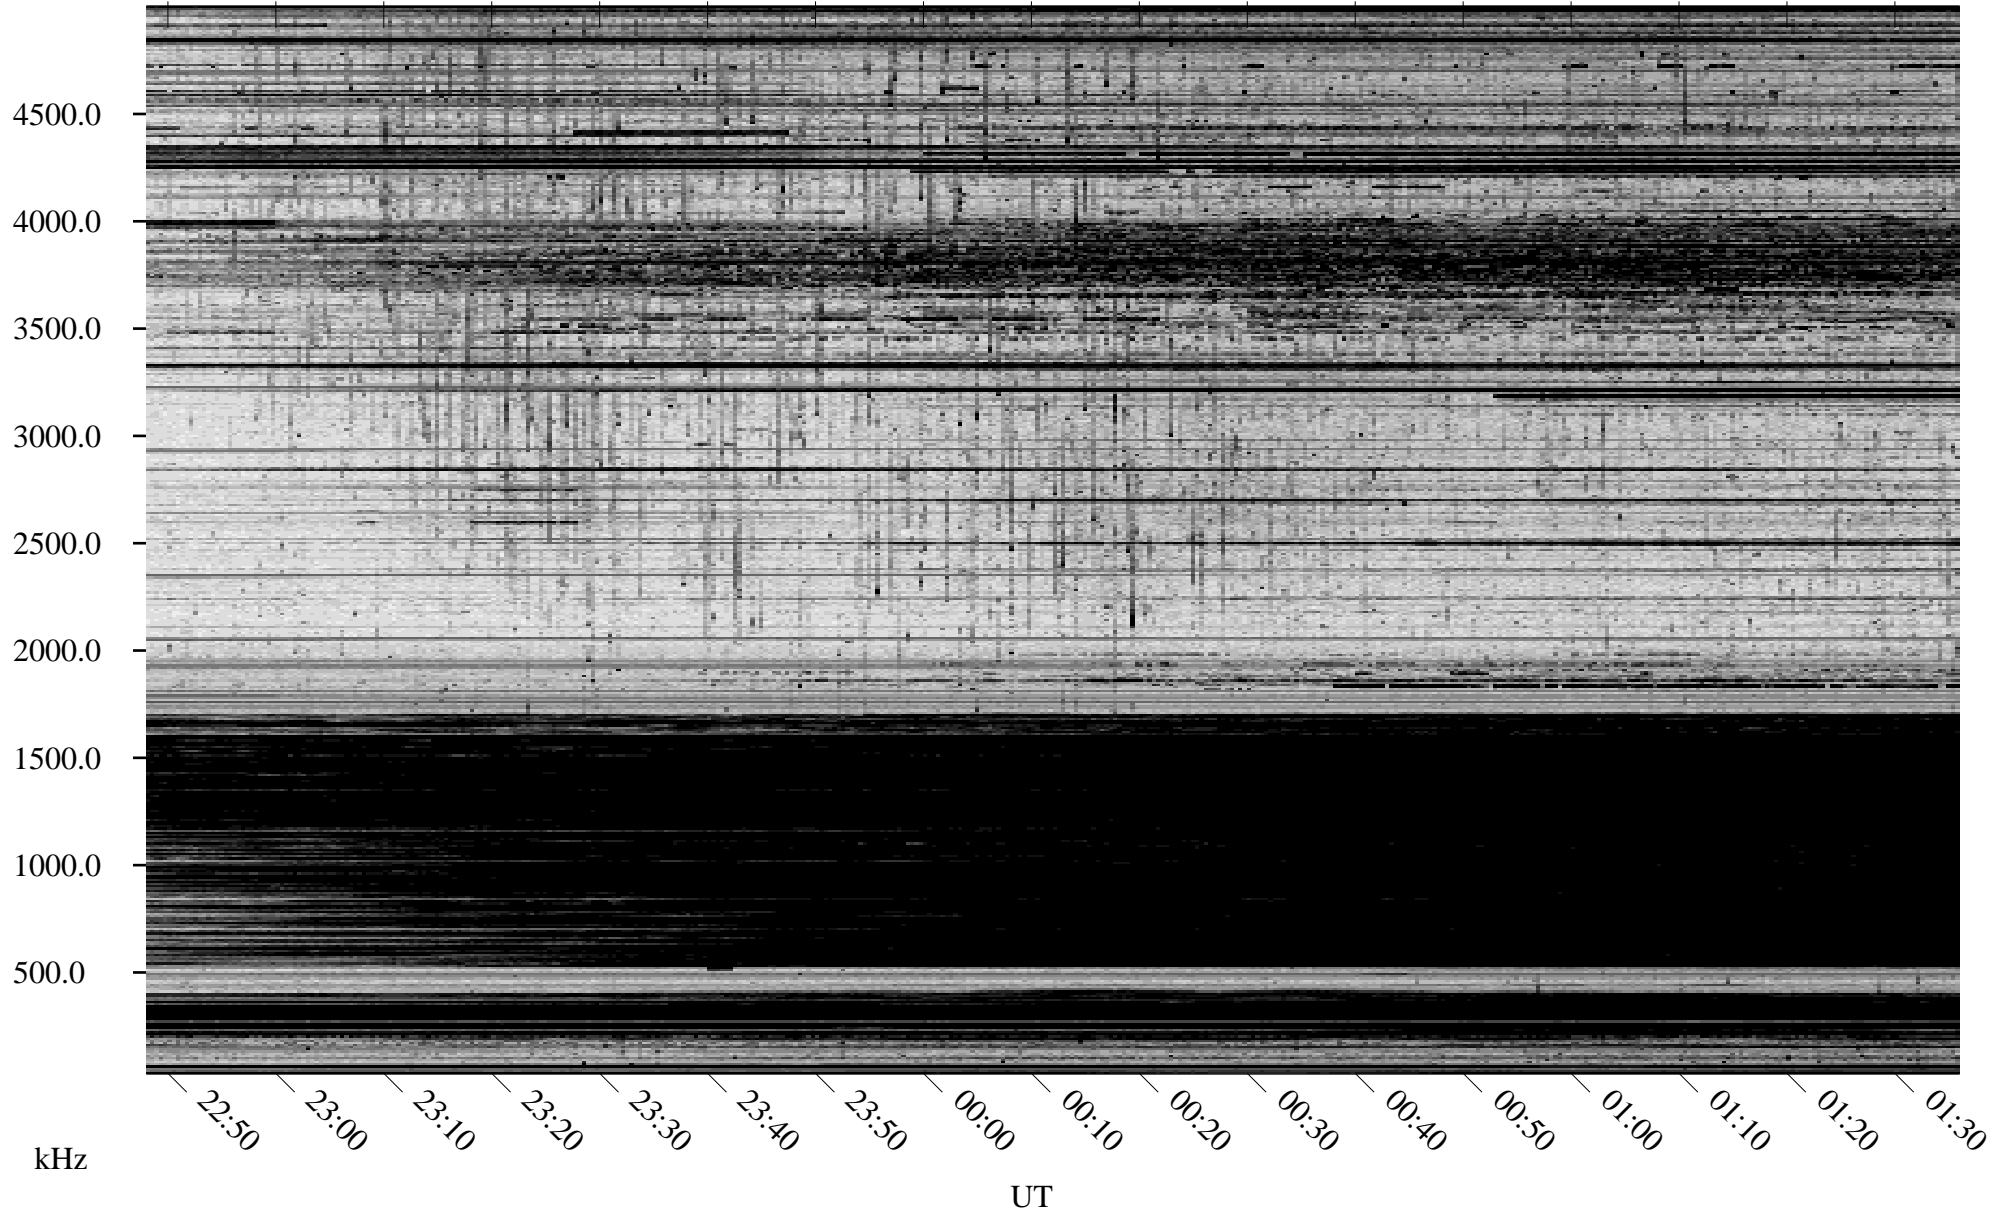

03/06/2010 Churchill, Manitoba

Linear Scale Black = 161 White = 15

ch100651.r00SUm max_12

Page 1

03/06/2010 Churchill, Manitoba

Linear Scale Black = 161 White = 15

ch10065l.r00SUm max_12

Page 2

03/07/2010 Churchill, Manitoba

Linear Scale Black = 161 White = 15

ch10065l.r00SUm max_12

Page 3

03/07/2010 Churchill, Manitoba

Linear Scale Black = 161 White = 15

ch10065l.r00SUm max_12

Page 4

03/07/2010 Churchill, Manitoba

Linear Scale Black = 161 White = 15

ch10065l.r00SUm max_12

Page 5

03/07/2010 Churchill, Manitoba

Linear Scale Black = 161 White = 15

ch10065l.r00SUm max_12

Page 6

03/07/2010 Churchill, Manitoba

Linear Scale Black = 161 White = 15

ch10065l.r00SUm max_12

Page 7

03/07/2010 Churchill, Manitoba

Linear Scale Black = 161 White = 15

ch10065l.r00SUm max_12