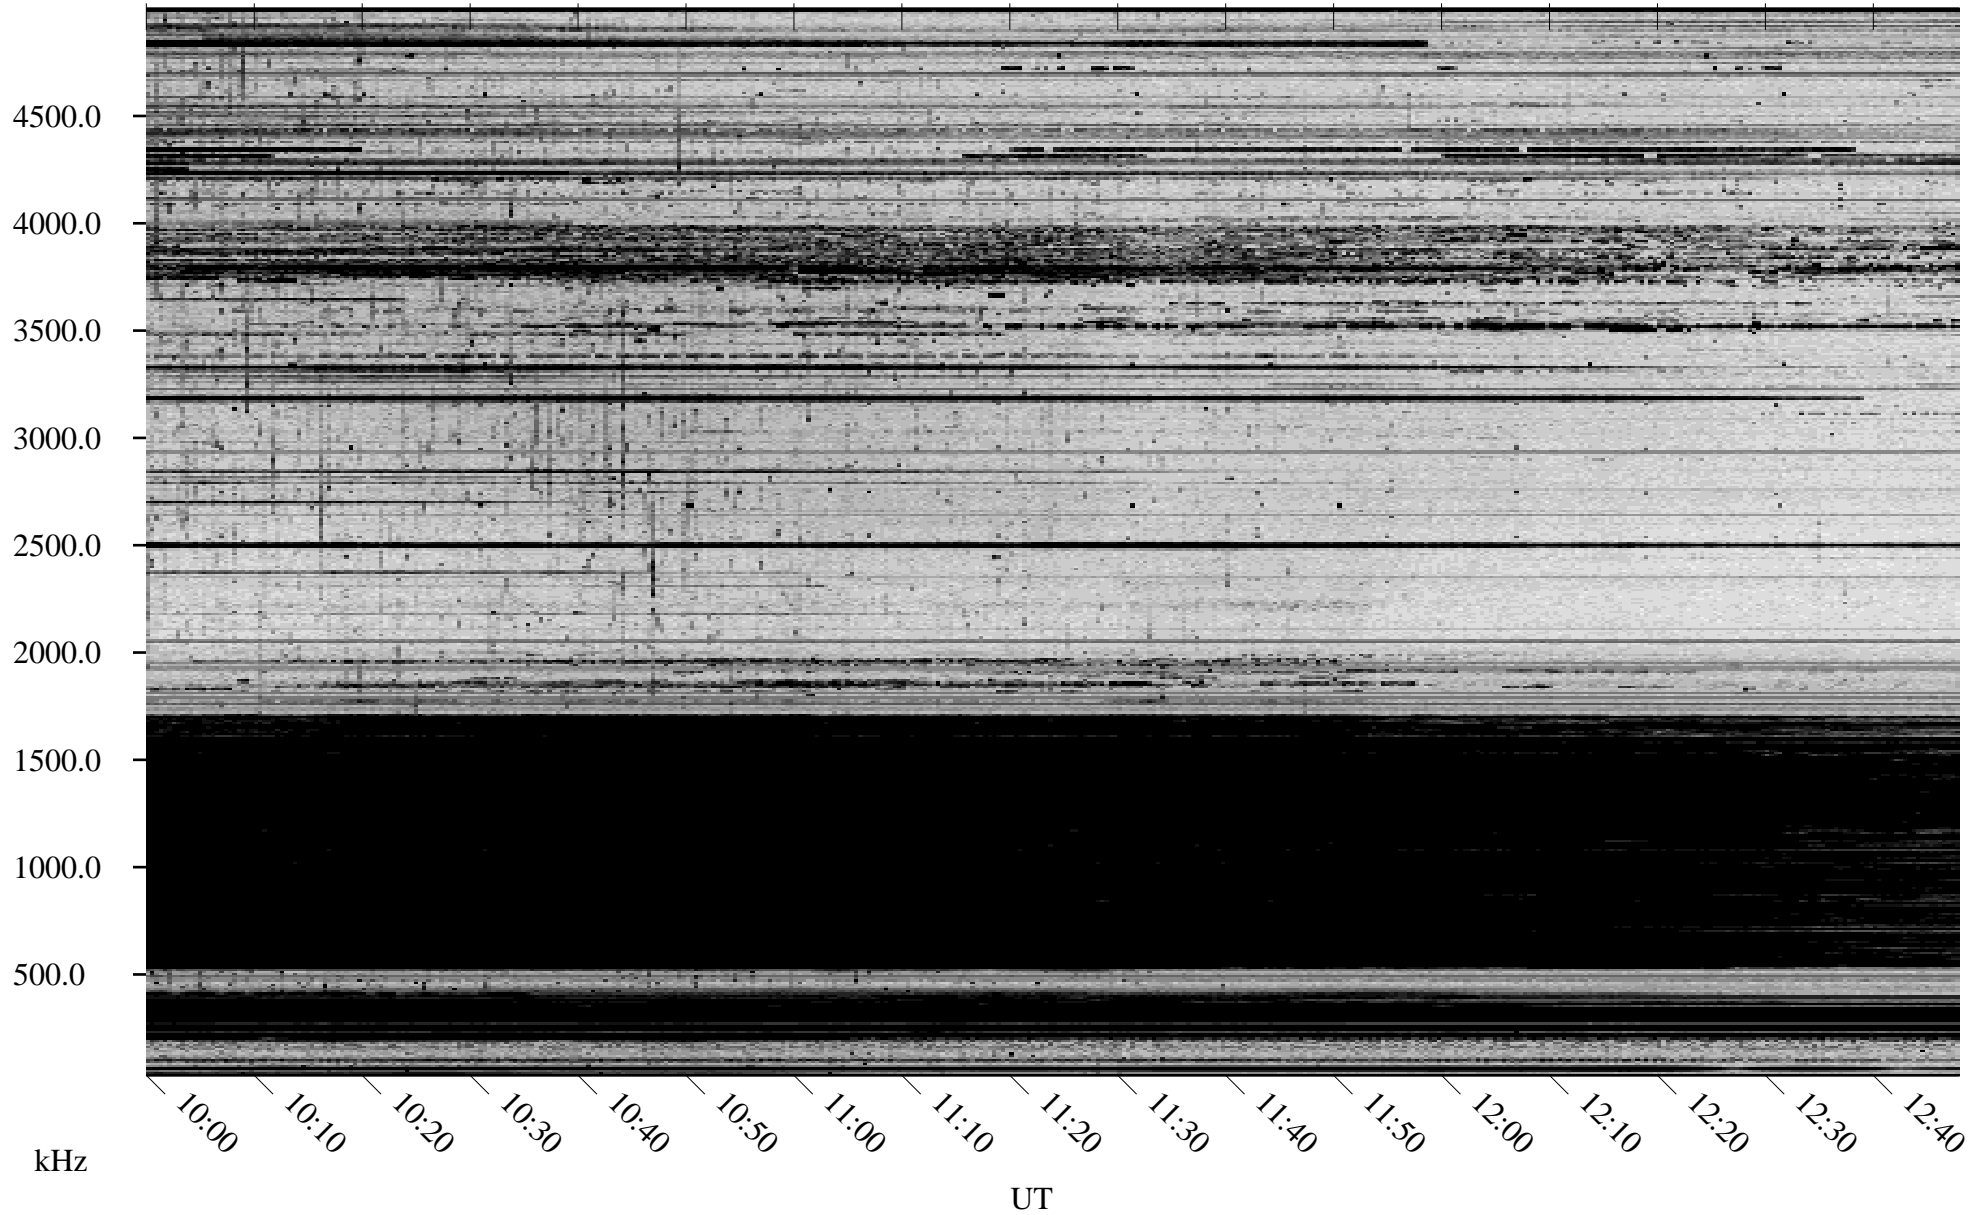

03/06/2010 Churchill, Manitoba

Linear Scale Black = 161 White = 15

ch100651.r00SUm max_12

Page 1

03/06/2010 Churchill, Manitoba

Linear Scale Black = 161 White = 15

ch10065l.r00SUm max_12

Page 2

03/07/2010 Churchill, Manitoba

Linear Scale Black = 161 White = 15

ch10065l.r00SUm max_12

Page 3

03/07/2010 Churchill, Manitoba

Linear Scale Black = 161 White = 15

ch10065l.r00SUm max_12

Page 4

03/07/2010 Churchill, Manitoba

Linear Scale Black = 161 White = 15

ch10065l.r00SUm max_12

Page 5

03/07/2010 Churchill, Manitoba

Linear Scale Black = 161 White = 15

ch10065l.r00SUm max_12

Page 6

03/07/2010 Churchill, Manitoba

Linear Scale Black = 161 White = 15

ch10065l.r00SUm max_12

Page 7

03/07/2010 Churchill, Manitoba

Linear Scale Black = 161 White = 15

ch10065l.r00SUm max_12