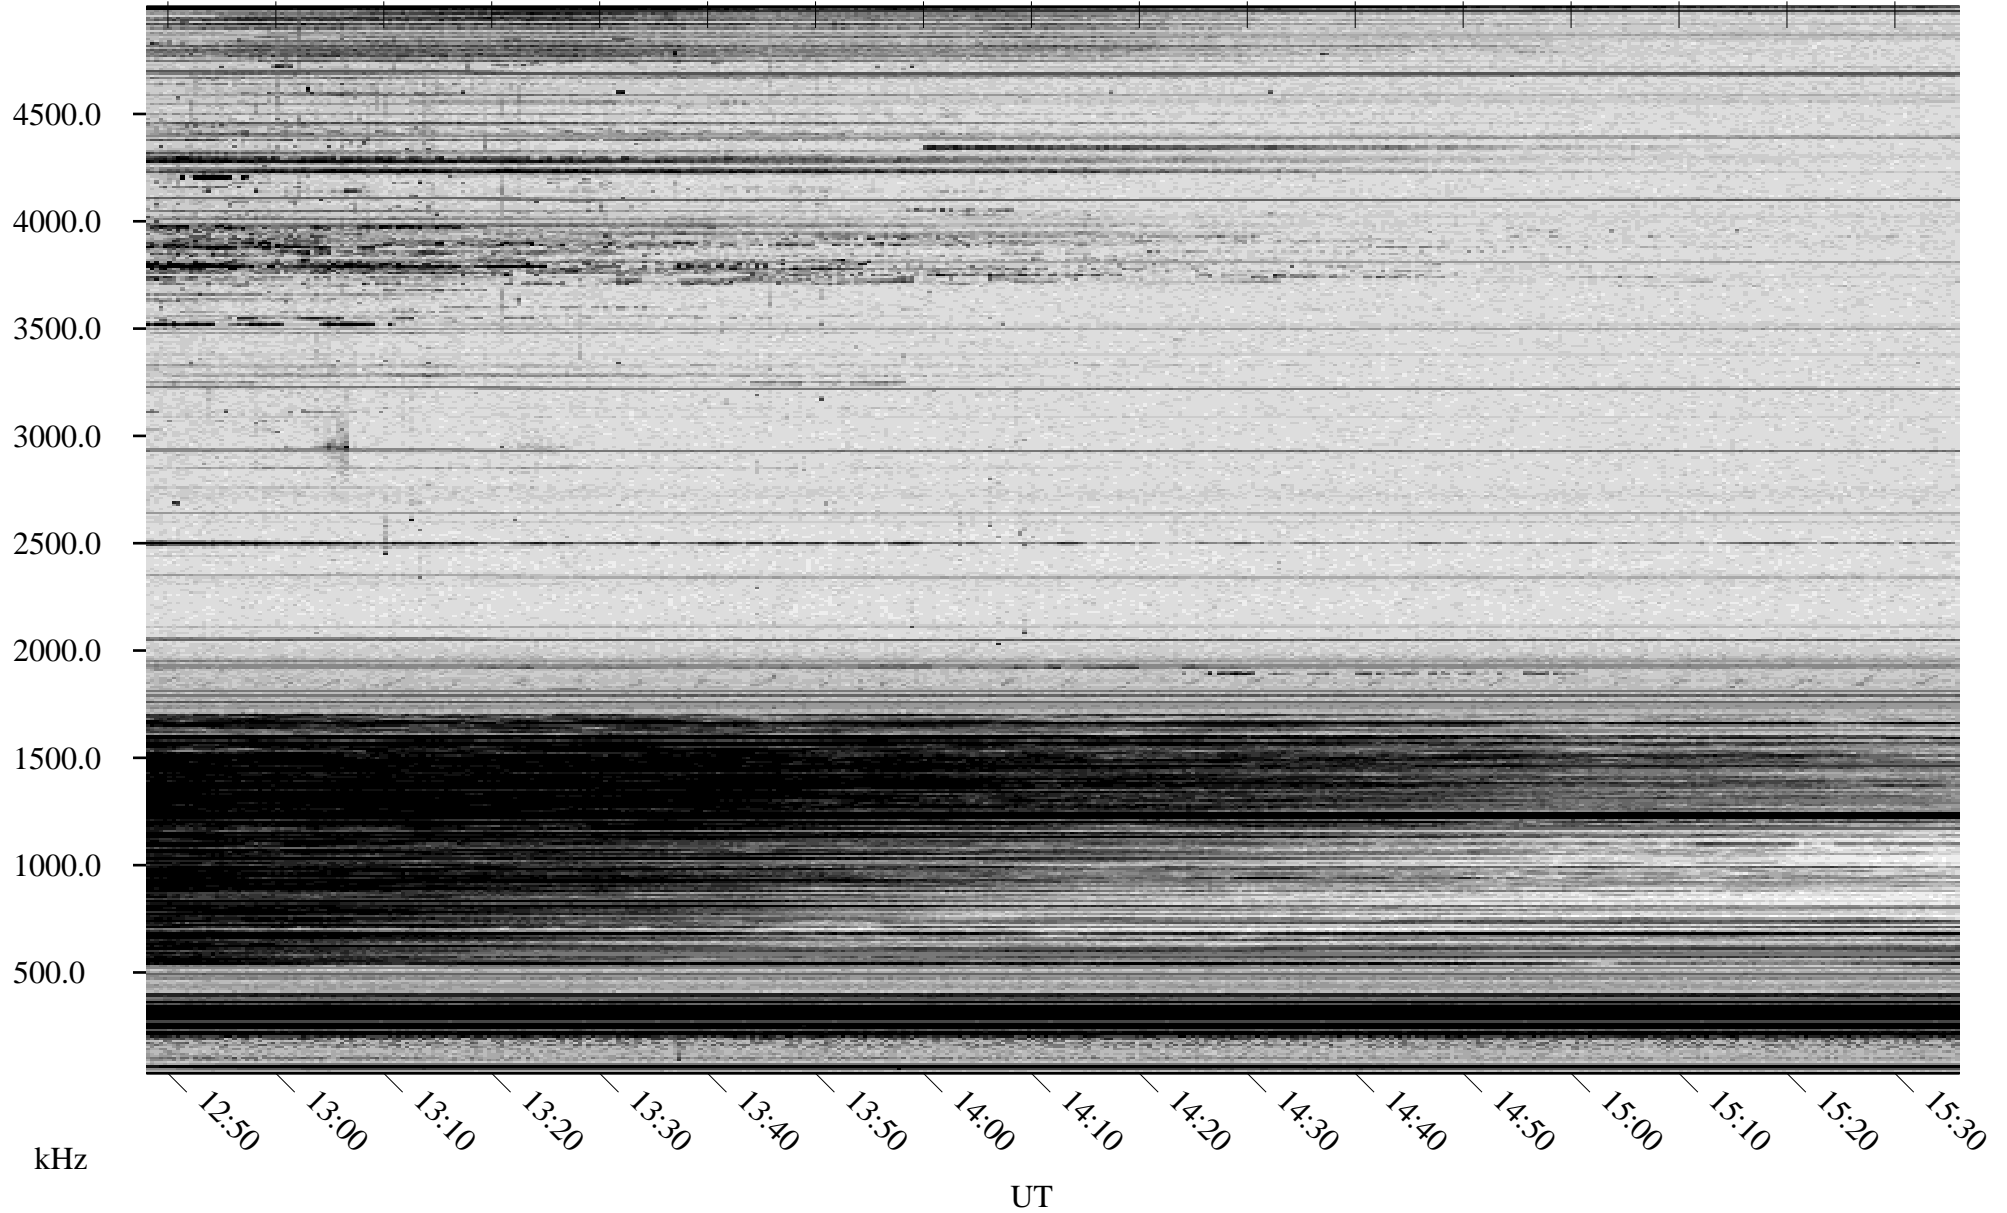

03/06/2010 Churchill, Manitoba

Linear Scale Black = 161 White = 15

ch100651.r00SUm max_12

Page 1

03/06/2010 Churchill, Manitoba

Linear Scale Black = 161 White = 15

ch10065l.r00SUm max_12

Page 2

03/07/2010 Churchill, Manitoba

Linear Scale Black = 161 White = 15

ch10065l.r00SUm max_12

Page 3

03/07/2010 Churchill, Manitoba

Linear Scale Black = 161 White = 15

ch10065l.r00SUm max_12

Page 4

03/07/2010 Churchill, Manitoba

Linear Scale Black = 161 White = 15

ch10065l.r00SUm max_12

Page 5

03/07/2010 Churchill, Manitoba

Linear Scale Black = 161 White = 15

ch10065l.r00SUm max_12

Page 6

03/07/2010 Churchill, Manitoba

Linear Scale Black = 161 White = 15

ch10065l.r00SUm max_12

Page 7

03/07/2010 Churchill, Manitoba

Linear Scale Black = 161 White = 15

ch10065l.r00SUm max_12