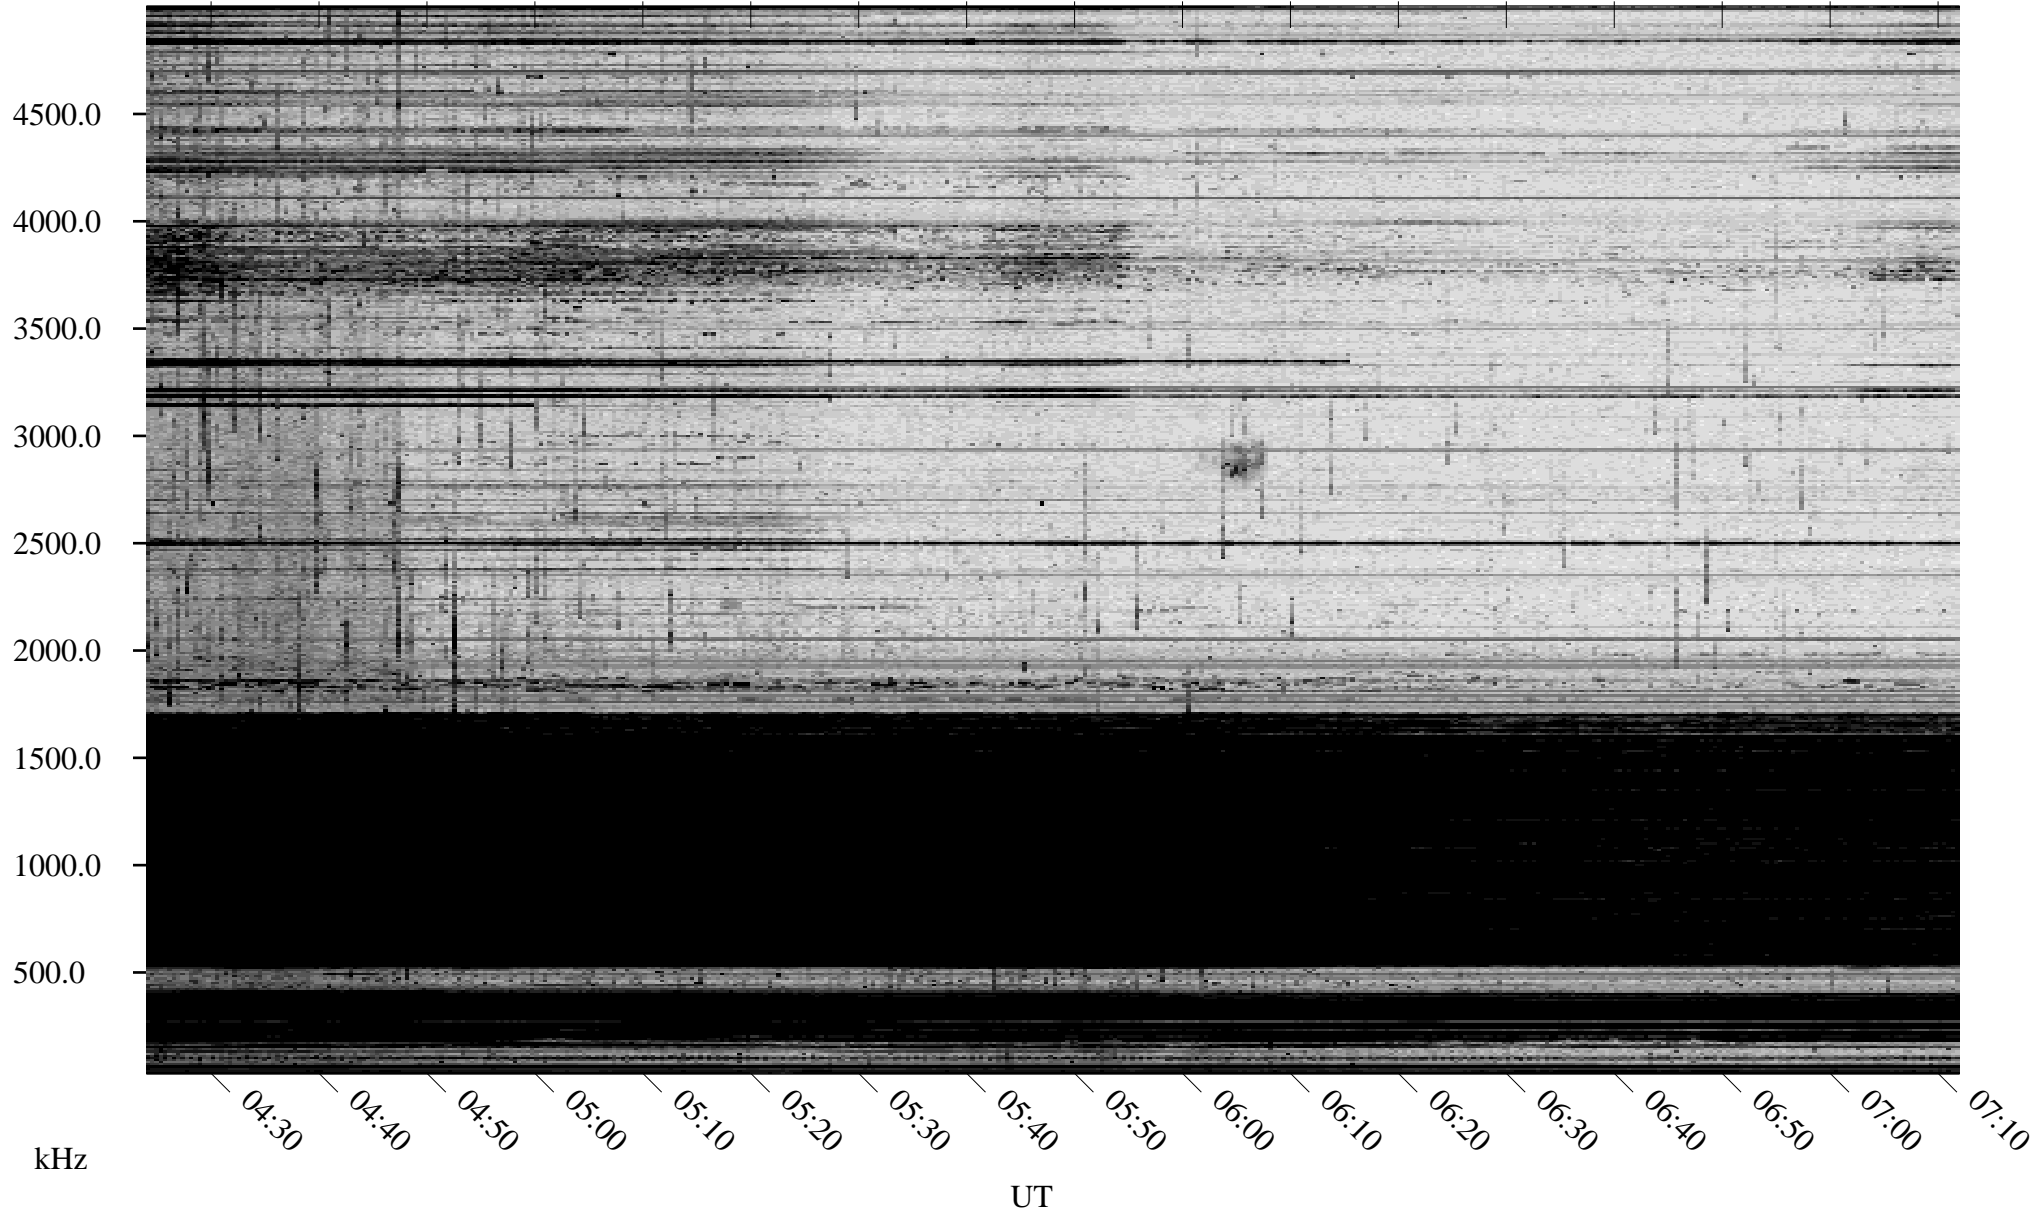

03/06/2010 Churchill, Manitoba

Linear Scale Black = 161 White = 15

ch100651.r00SUm max_12

Page 1

03/06/2010 Churchill, Manitoba

Linear Scale Black = 161 White = 15

ch10065l.r00SUm max_12

Page 2

03/07/2010 Churchill, Manitoba

Linear Scale Black = 161 White = 15

ch10065l.r00SUm max_12

Page 3

03/07/2010 Churchill, Manitoba

Linear Scale Black = 161 White = 15

ch10065l.r00SUm max_12

Page 4

03/07/2010 Churchill, Manitoba

Linear Scale Black = 161 White = 15

ch10065l.r00SUm max_12

Page 5

03/07/2010 Churchill, Manitoba

Linear Scale Black = 161 White = 15

ch10065l.r00SUm max_12

Page 6

03/07/2010 Churchill, Manitoba

Linear Scale Black = 161 White = 15

ch10065l.r00SUm max_12

Page 7

03/07/2010 Churchill, Manitoba

Linear Scale Black = 161 White = 15

ch10065l.r00SUm max_12