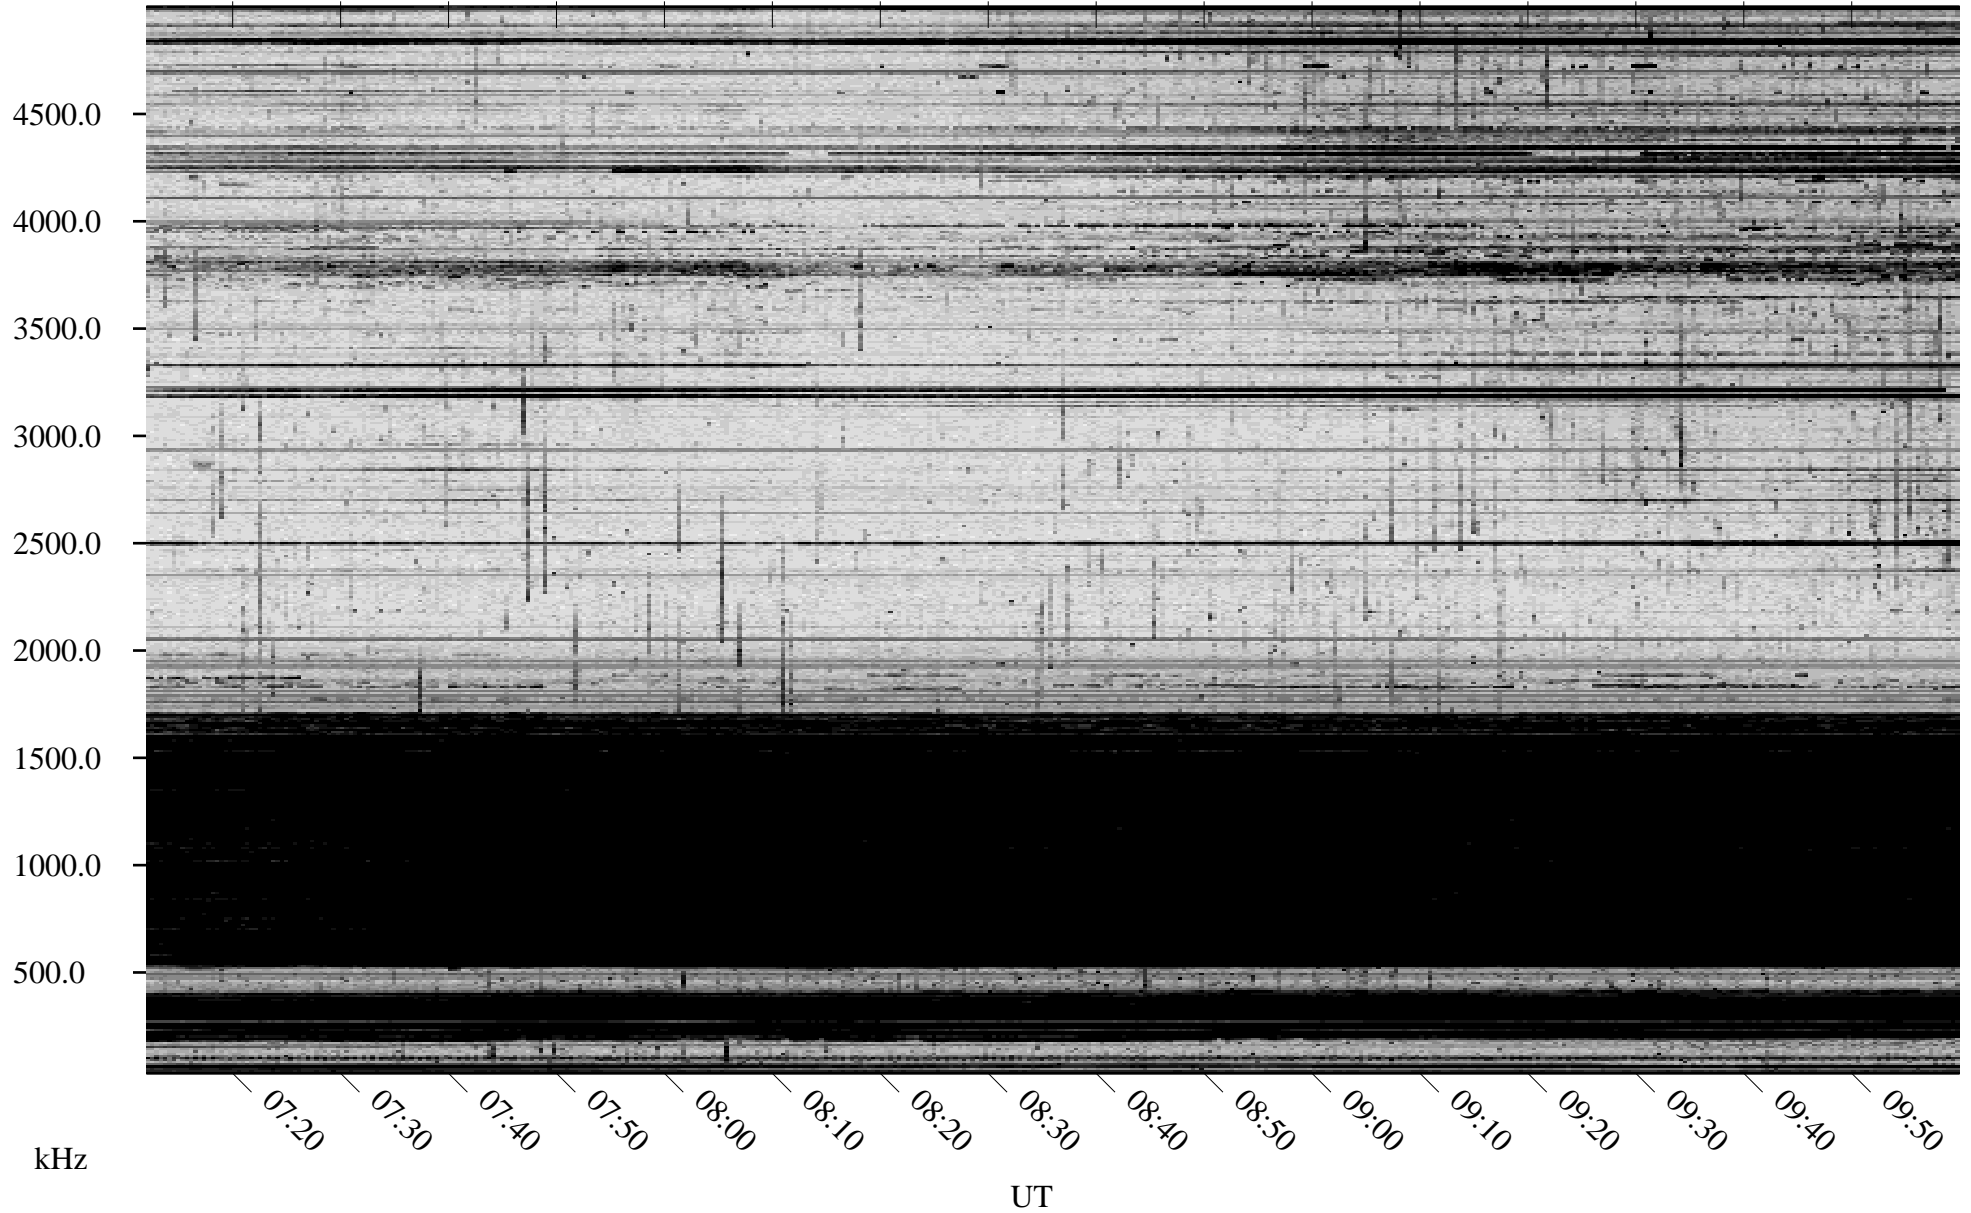

03/06/2010 Churchill, Manitoba

Linear Scale Black = 161 White = 15

ch100651.r00SUm max_12

Page 1

03/06/2010 Churchill, Manitoba

Linear Scale Black = 161 White = 15

ch10065l.r00SUm max_12

Page 2

03/07/2010 Churchill, Manitoba

Linear Scale Black = 161 White = 15

ch10065l.r00SUm max_12

Page 3

03/07/2010 Churchill, Manitoba

Linear Scale Black = 161 White = 15

ch10065l.r00SUm max_12

Page 4

03/07/2010 Churchill, Manitoba

Linear Scale Black = 161 White = 15

ch10065l.r00SUm max_12

Page 5

03/07/2010 Churchill, Manitoba

Linear Scale Black = 161 White = 15

ch10065l.r00SUm max_12

Page 6

03/07/2010 Churchill, Manitoba

Linear Scale Black = 161 White = 15

ch10065l.r00SUm max_12

Page 7

03/07/2010 Churchill, Manitoba

Linear Scale Black = 161 White = 15

ch10065l.r00SUm max_12