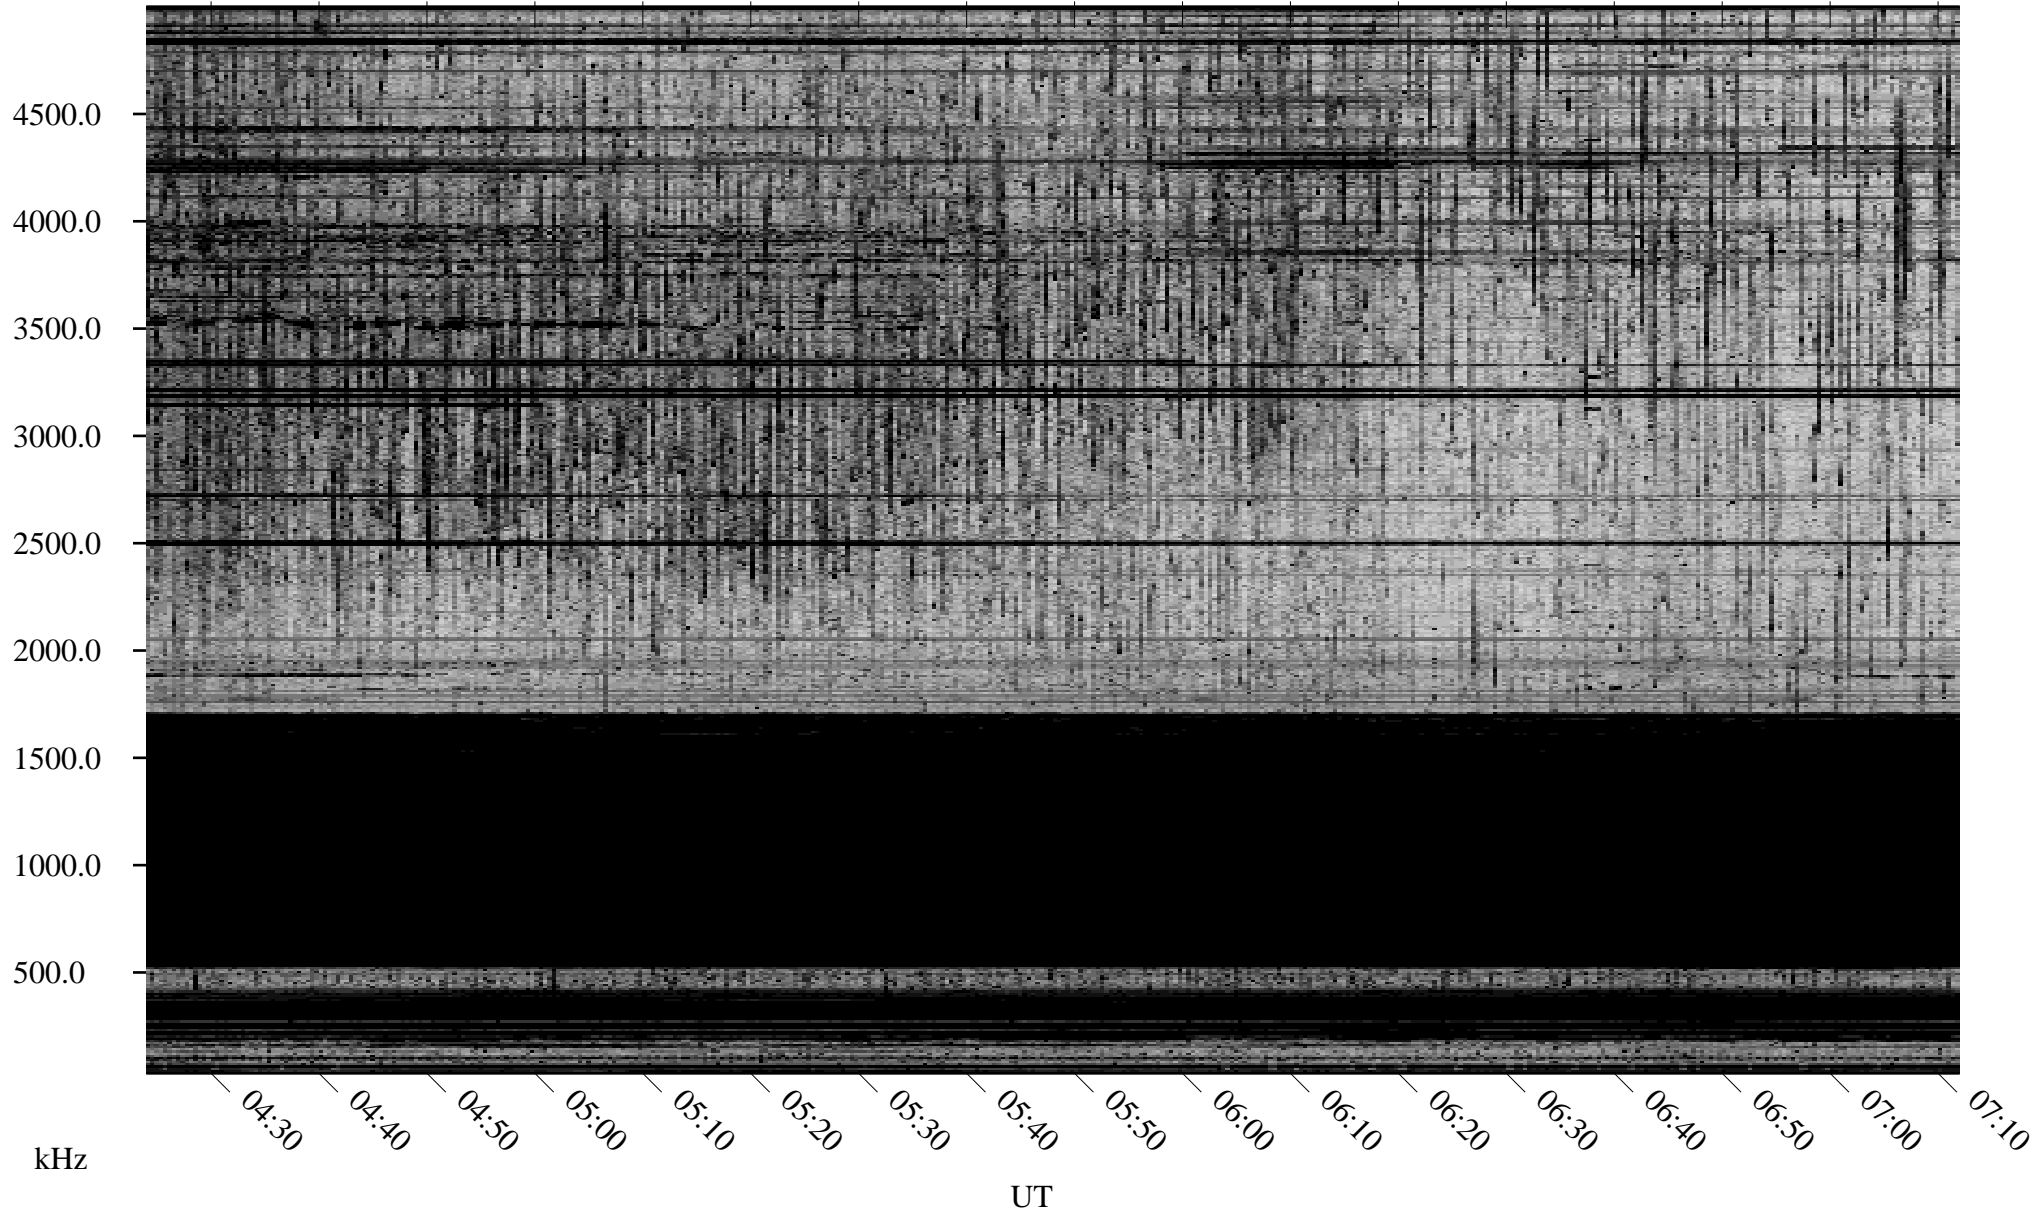

# 03/07/2010 Churchill, Manitoba

Linear Scale    Black = 161    White = 15

ch10066l.r00SUm max\_12

Page 1

# 03/07/2010 Churchill, Manitoba

Linear Scale    Black = 161    White = 15

ch10066l.r00SUm max\_12

Page 2

# 03/08/2010 Churchill, Manitoba

Linear Scale    Black = 161    White = 15

ch10066l.r00SUm max\_12

Page 3

# 03/08/2010 Churchill, Manitoba

Linear Scale    Black = 161    White = 15

ch10066l.r00SUm max\_12

Page 4