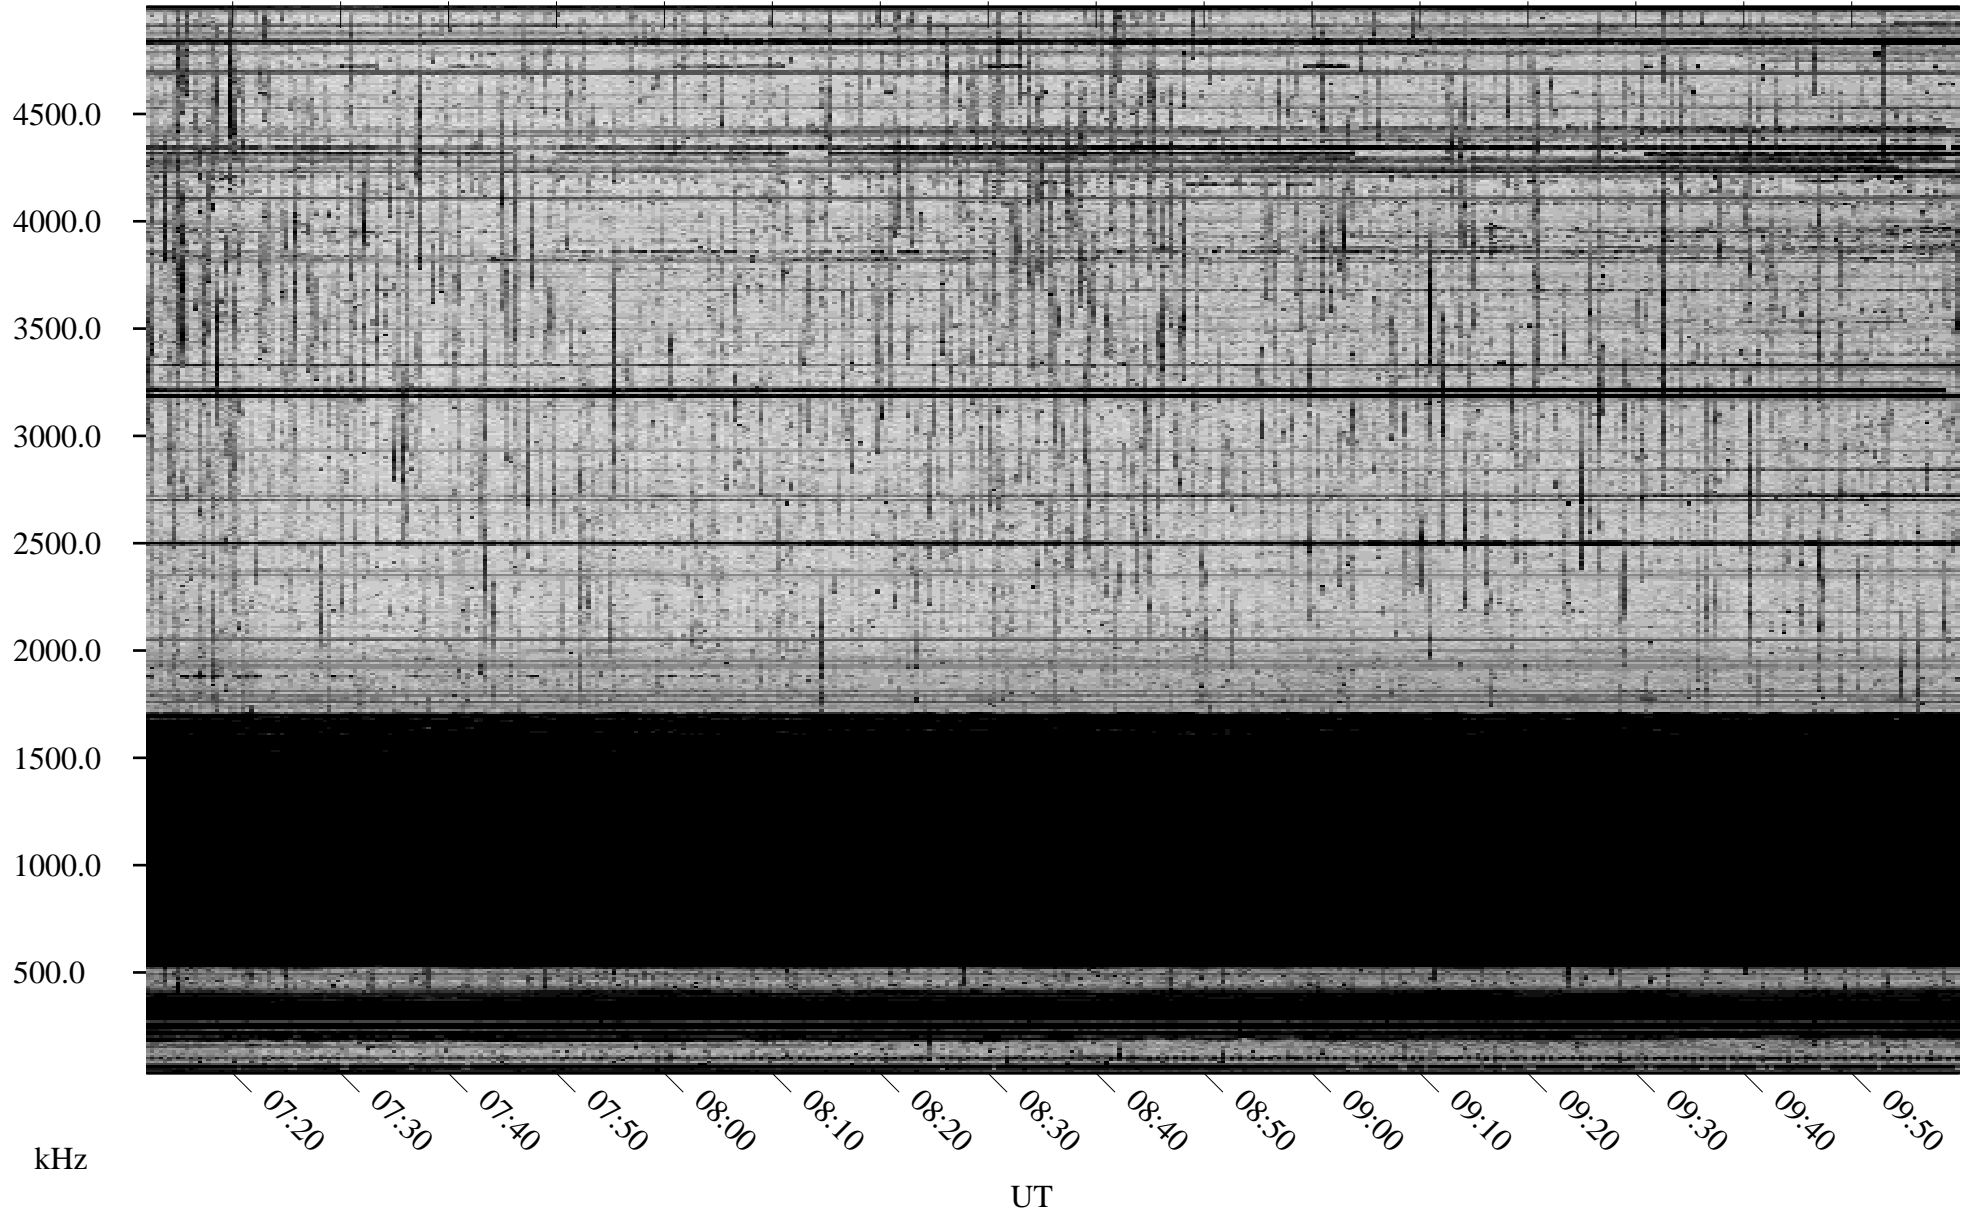

# 03/08/2010 Churchill, Manitoba

Linear Scale    Black = 161    White = 15

ch10066l.r00SUm max\_12

Page 3

# 03/08/2010 Churchill, Manitoba

Linear Scale    Black = 161    White = 15

ch10066l.r00SUm max\_12

Page 4

# 03/08/2010 Churchill, Manitoba

Linear Scale    Black = 161    White = 15

ch10066l.r00SUm max\_12

Page 5

# 03/08/2010 Churchill, Manitoba

Linear Scale    Black = 161    White = 15

ch10066l.r00SUm max\_12

Page 6