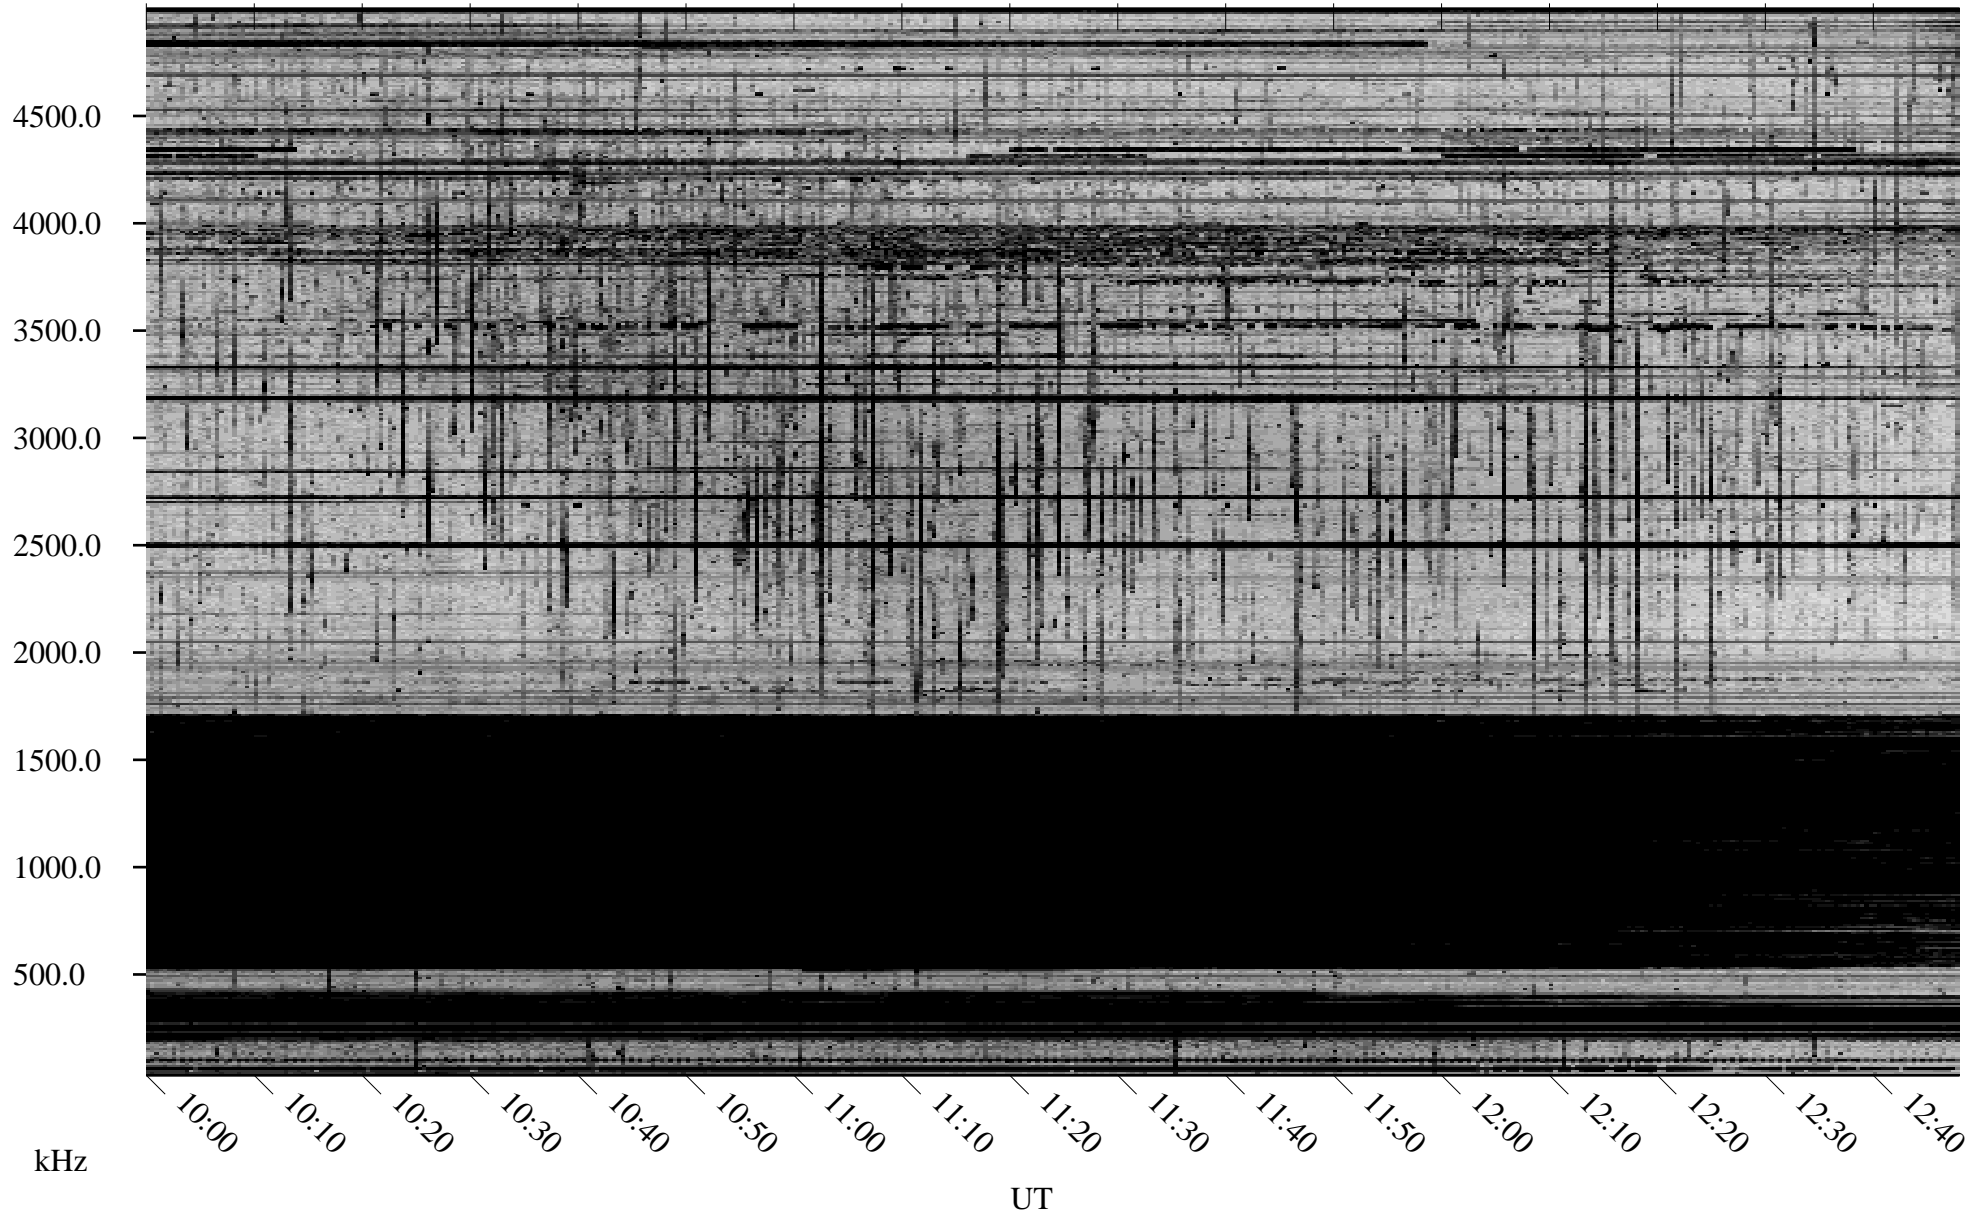

# 03/08/2010 Churchill, Manitoba

Linear Scale    Black = 161    White = 15

ch10066l.r00SUm max\_12

Page 5

# 03/08/2010 Churchill, Manitoba

Linear Scale    Black = 161    White = 15

ch10066l.r00SUm max\_12

Page 6

# 03/08/2010 Churchill, Manitoba

Linear Scale    Black = 161    White = 15

ch10066l.r00SUm max\_12

Page 7