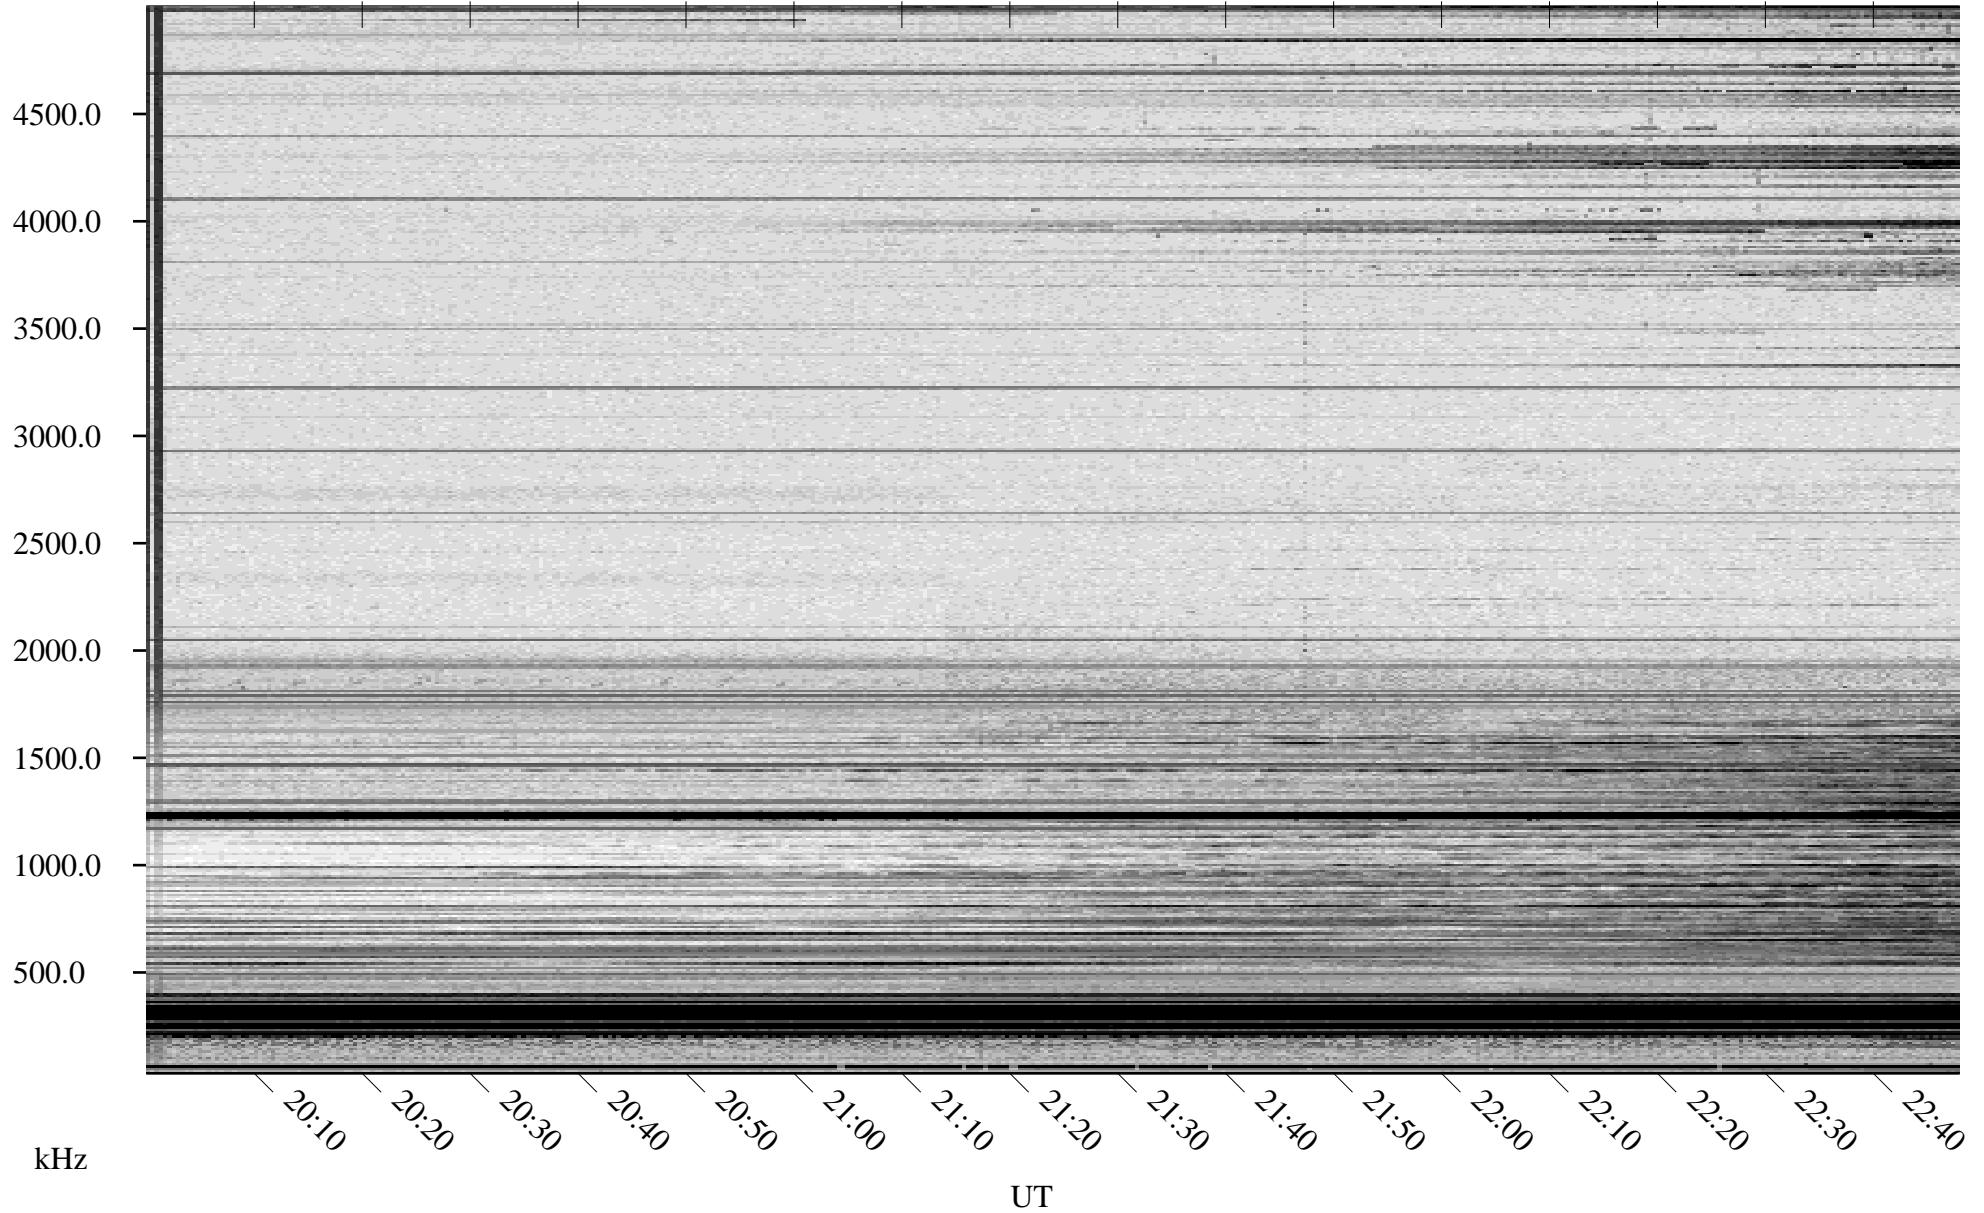

# 03/07/2010 Churchill, Manitoba

Linear Scale    Black = 161    White = 15

ch10066l.r00SUm max\_12

Page 1

# 03/07/2010 Churchill, Manitoba

Linear Scale    Black = 161    White = 15

ch10066l.r00SUm max\_12

Page 2

# 03/08/2010 Churchill, Manitoba

Linear Scale    Black = 161    White = 15

ch10066l.r00SUm max\_12

Page 3

# 03/08/2010 Churchill, Manitoba

Linear Scale    Black = 161    White = 15

ch10066l.r00SUm max\_12

Page 4