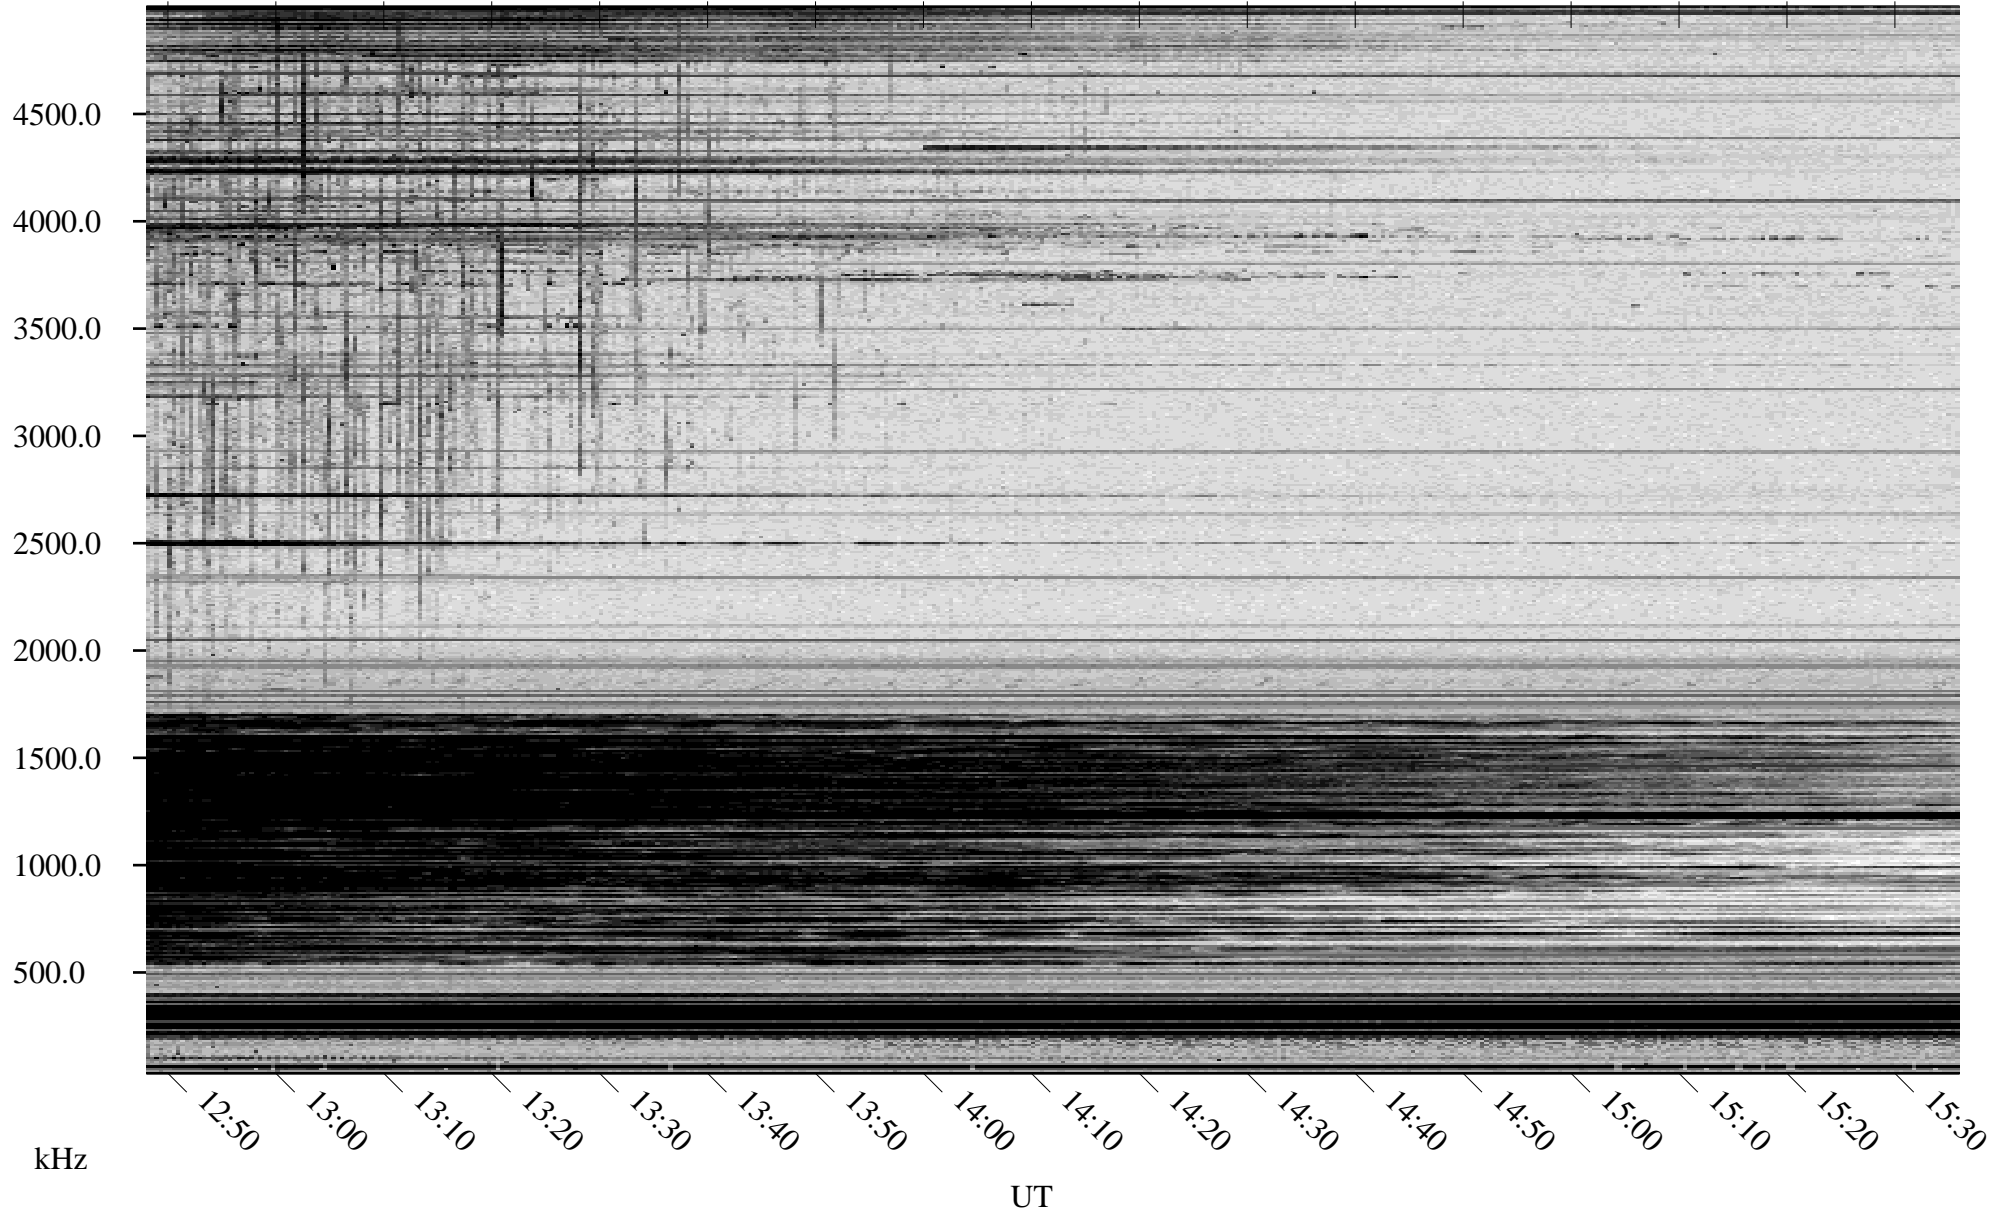

# 03/08/2010 Churchill, Manitoba

Linear Scale    Black = 161    White = 15

ch10066l.r00SUm max\_12

Page 5

# 03/08/2010 Churchill, Manitoba

Linear Scale    Black = 161    White = 15

ch10066l.r00SUm max\_12

Page 6

# 03/08/2010 Churchill, Manitoba

Linear Scale    Black = 161    White = 15

ch10066l.r00SUm max\_12

Page 7

# 03/08/2010 Churchill, Manitoba

Linear Scale    Black = 161    White = 15

ch10066l.r00SUm max\_12