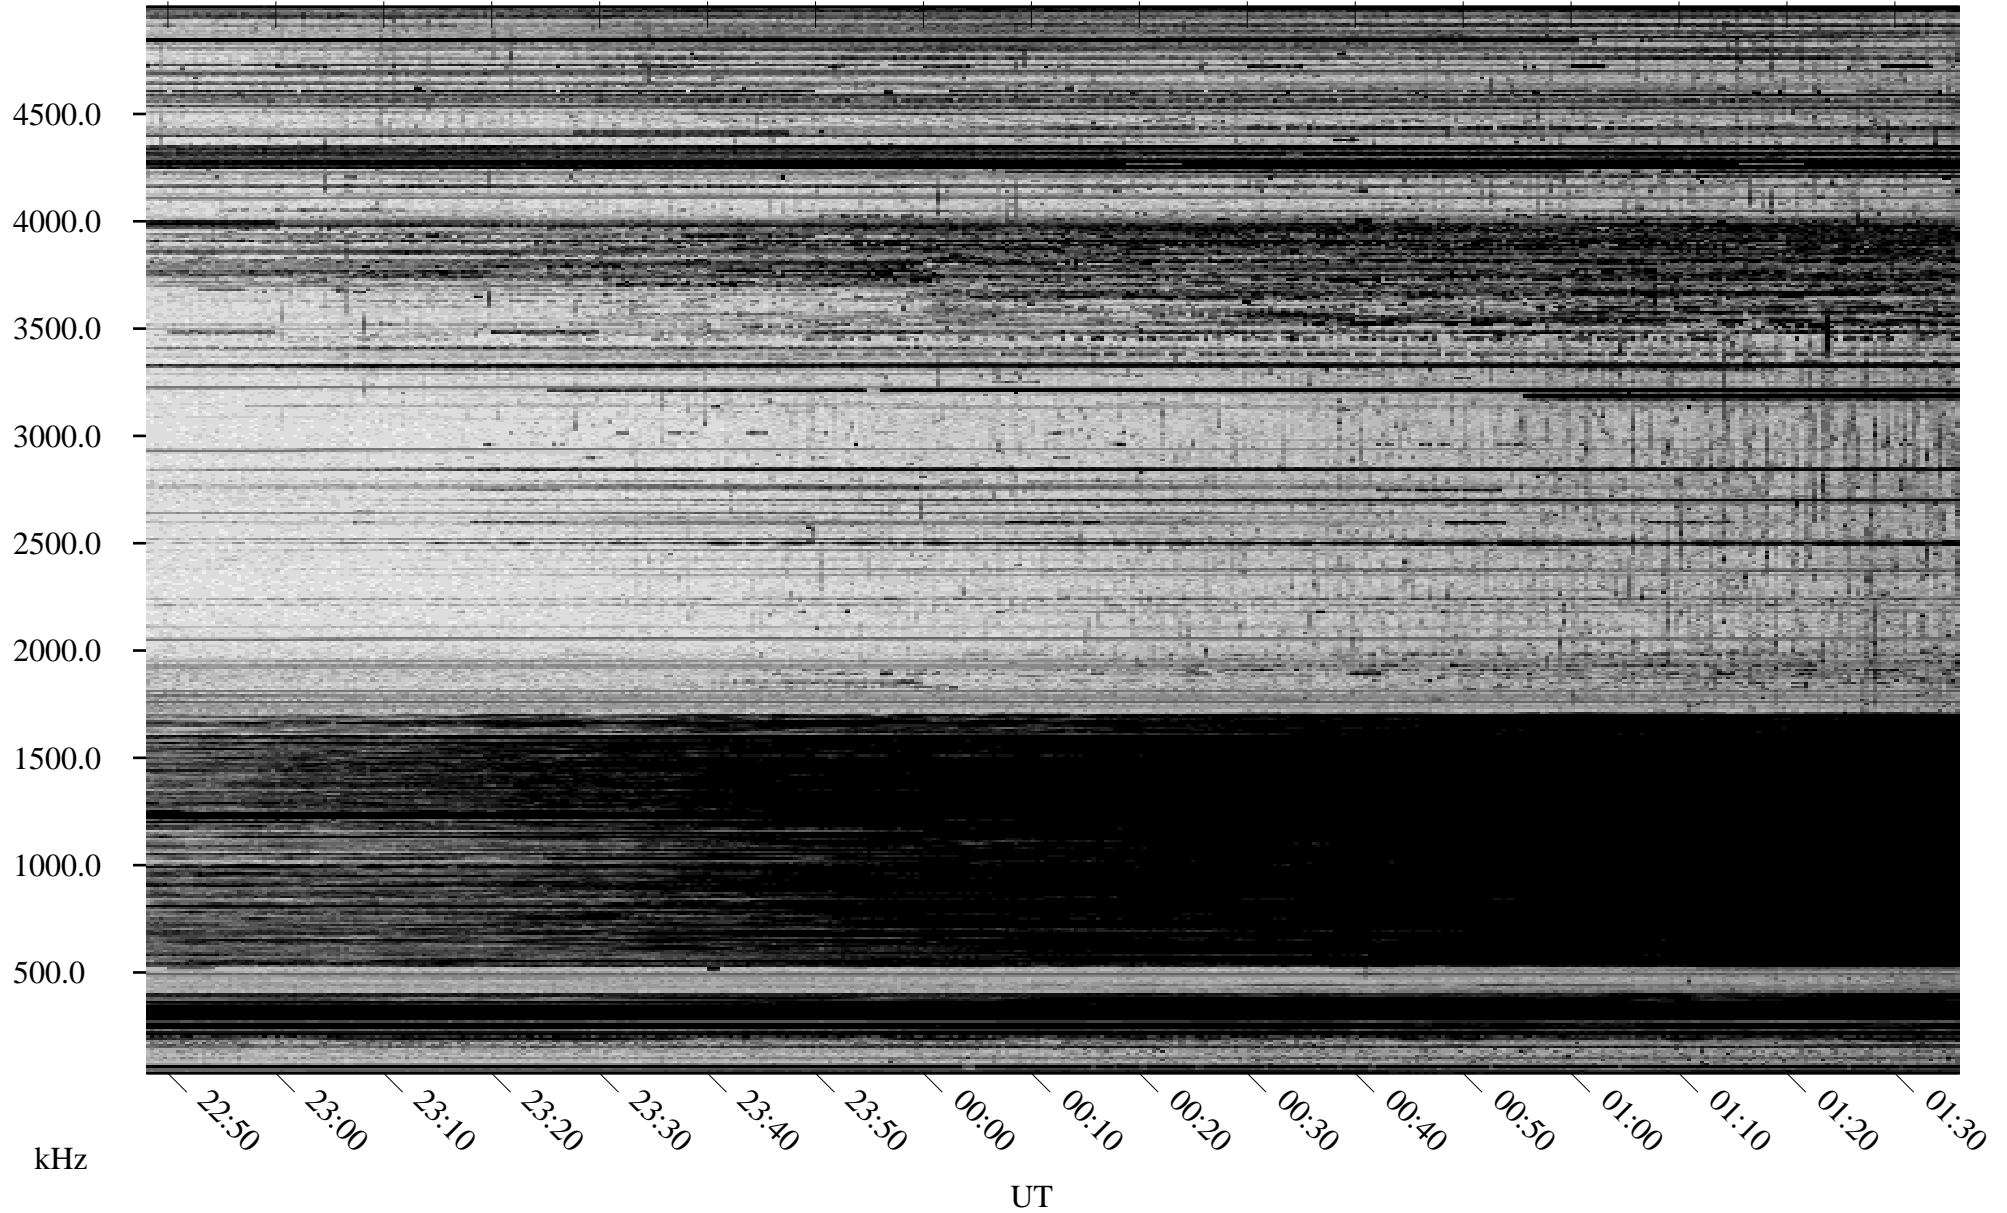

# 03/07/2010 Churchill, Manitoba

Linear Scale    Black = 161    White = 15

ch10066l.r00SUm max\_12

Page 1

# 03/07/2010 Churchill, Manitoba

Linear Scale    Black = 161    White = 15

ch10066l.r00SUm max\_12

Page 2

# 03/08/2010 Churchill, Manitoba

Linear Scale    Black = 161    White = 15

ch10066l.r00SUm max\_12

Page 3

# 03/08/2010 Churchill, Manitoba

Linear Scale    Black = 161    White = 15

ch10066l.r00SUm max\_12

Page 4