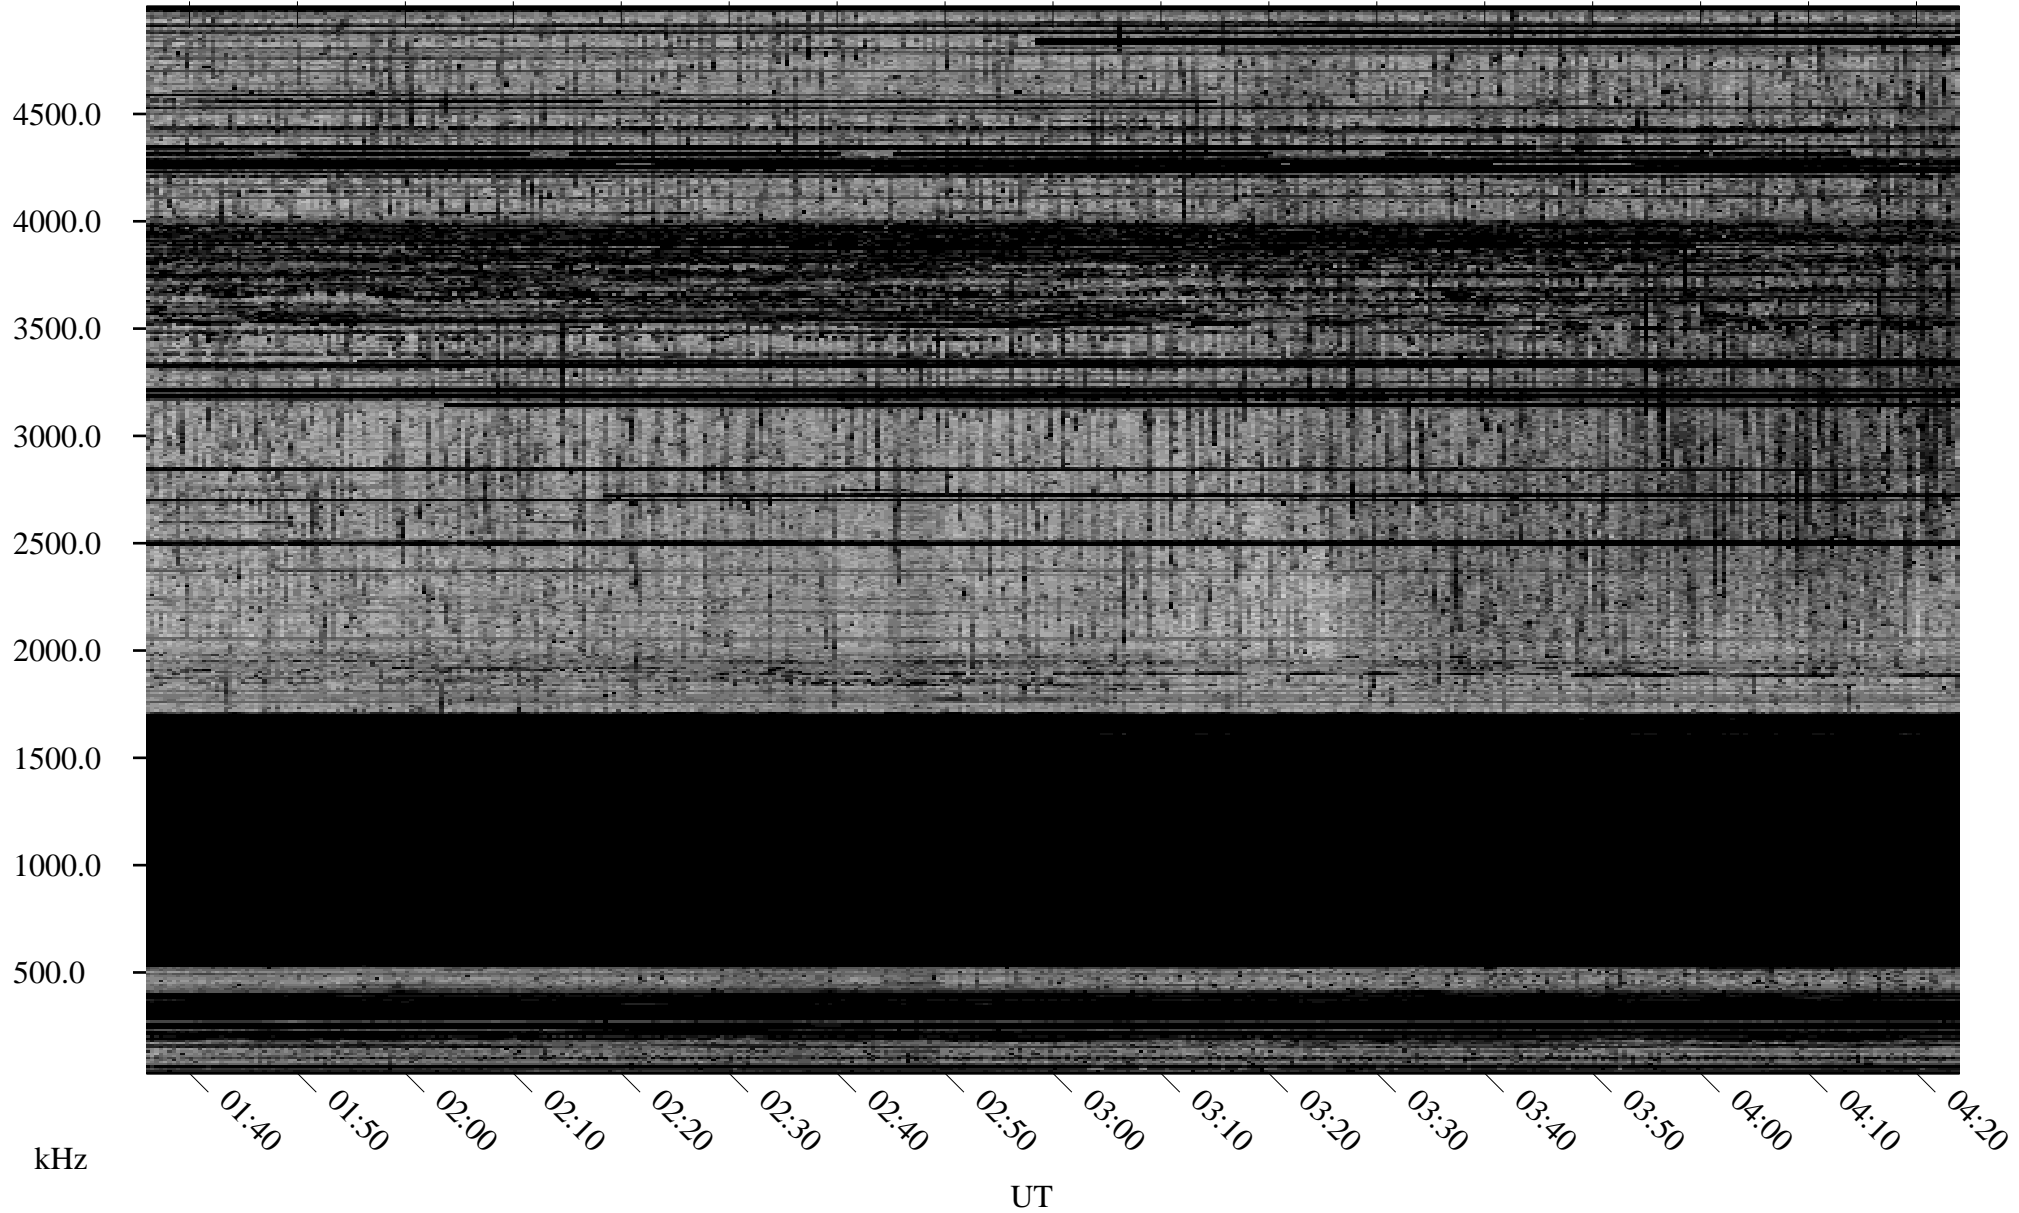

# 03/07/2010 Churchill, Manitoba

Linear Scale    Black = 161    White = 15

ch10066l.r00SUm max\_12

Page 1

# 03/07/2010 Churchill, Manitoba

Linear Scale    Black = 161    White = 15

ch10066l.r00SUm max\_12

Page 2

# 03/08/2010 Churchill, Manitoba

Linear Scale    Black = 161    White = 15

ch10066l.r00SUm max\_12

Page 3

# 03/08/2010 Churchill, Manitoba

Linear Scale    Black = 161    White = 15

ch10066l.r00SUm max\_12

Page 4