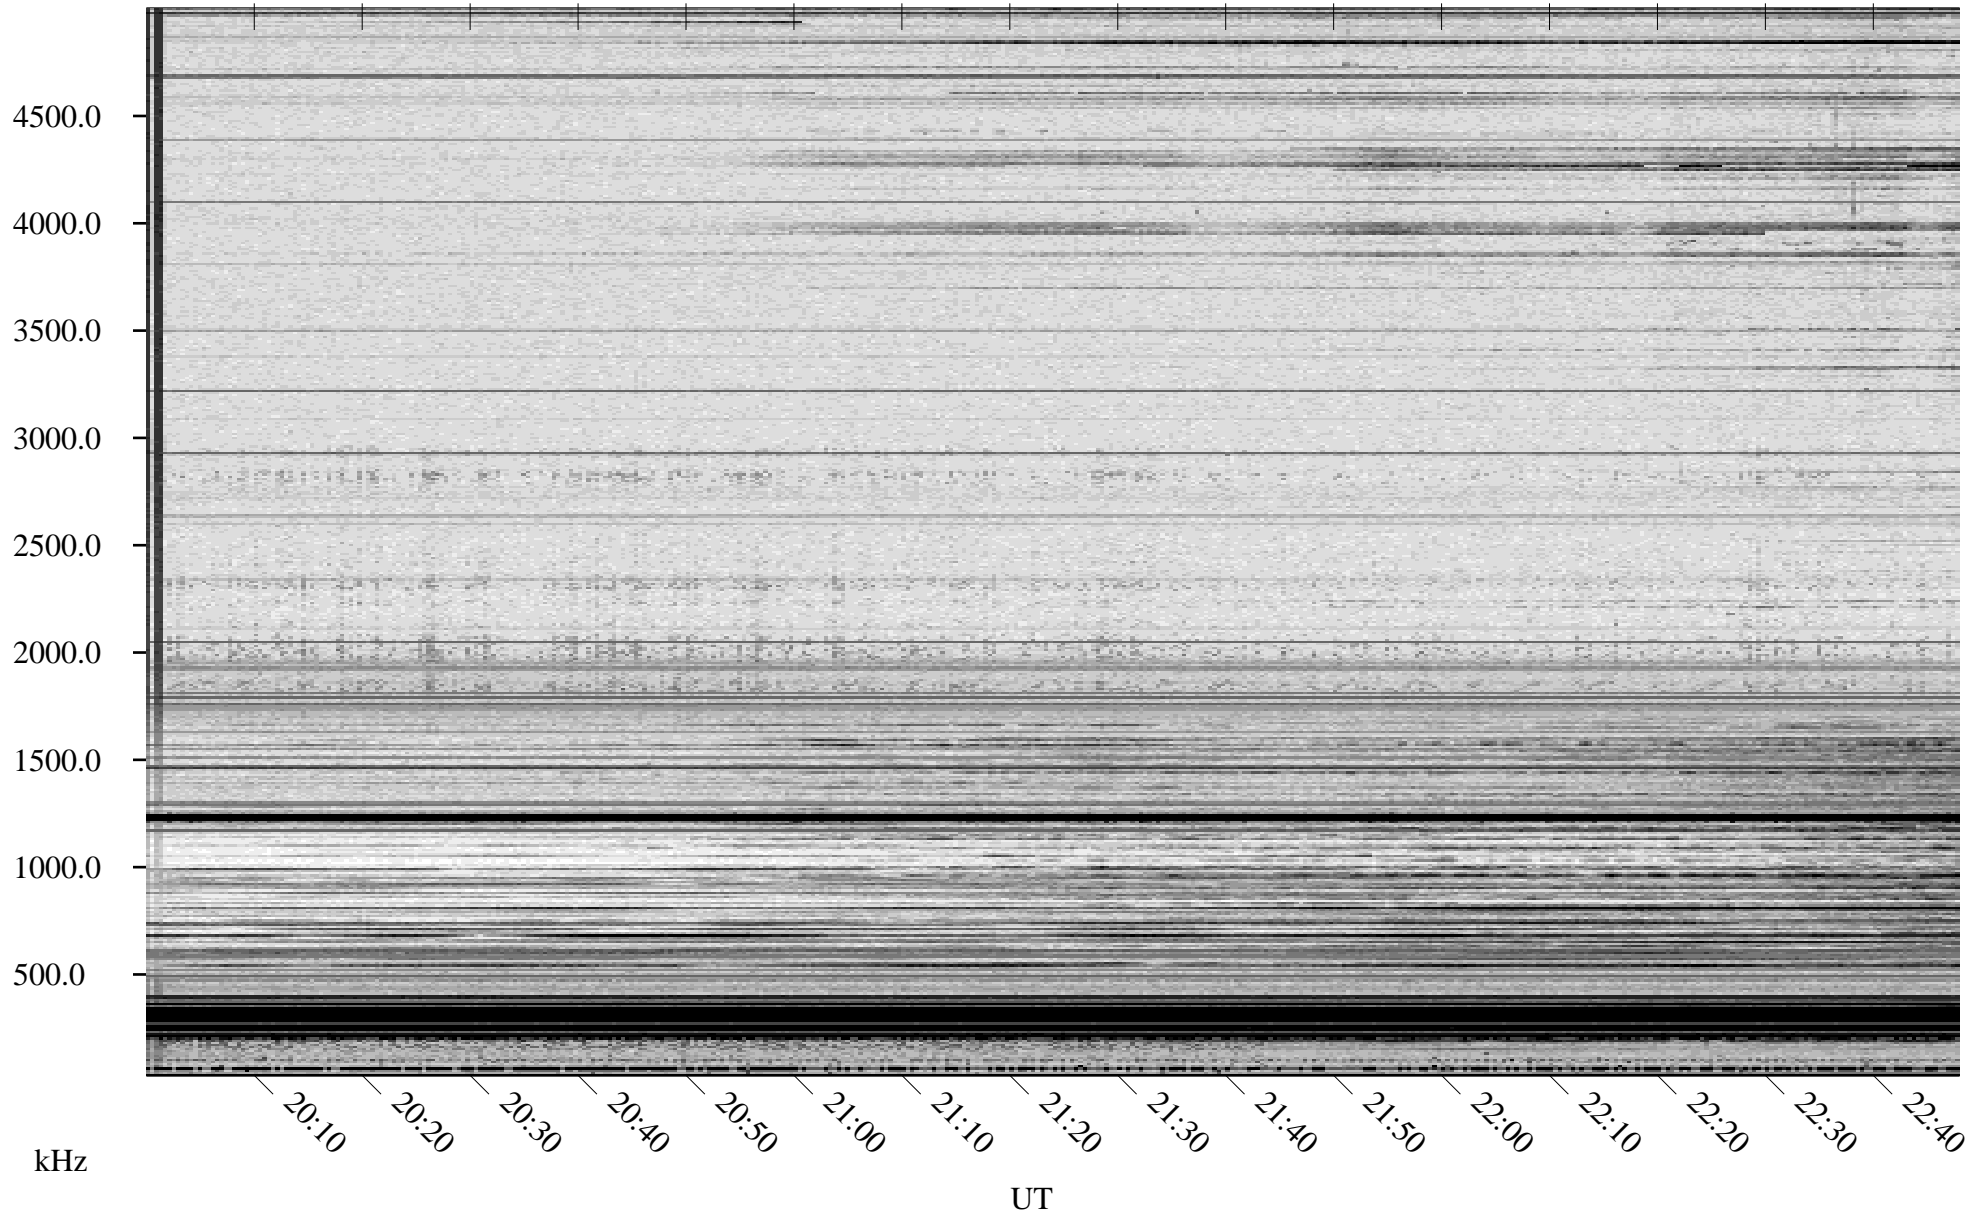

03/08/2010 Churchill, Manitoba

Linear Scale Black = 161 White = 15

ch10067l.r00SUm max_12

Page 1

03/08/2010 Churchill, Manitoba

Linear Scale Black = 161 White = 15

ch10067l.r00SUm max_12

Page 2

03/09/2010 Churchill, Manitoba

Linear Scale Black = 161 White = 15

ch10067l.r00SUm max_12

Page 3

03/09/2010 Churchill, Manitoba

Linear Scale Black = 161 White = 15

ch10067l.r00SUm max_12

Page 4

03/09/2010 Churchill, Manitoba

Linear Scale Black = 161 White = 15

ch10067l.r00SUm max_12

Page 5

03/09/2010 Churchill, Manitoba

Linear Scale Black = 161 White = 15

ch10067l.r00SUm max_12

Page 6

03/09/2010 Churchill, Manitoba

Linear Scale Black = 161 White = 15

ch10067l.r00SUm max_12

Page 7

03/09/2010 Churchill, Manitoba

Linear Scale Black = 161 White = 15

ch10067l.r00SUm max_12

Page 8