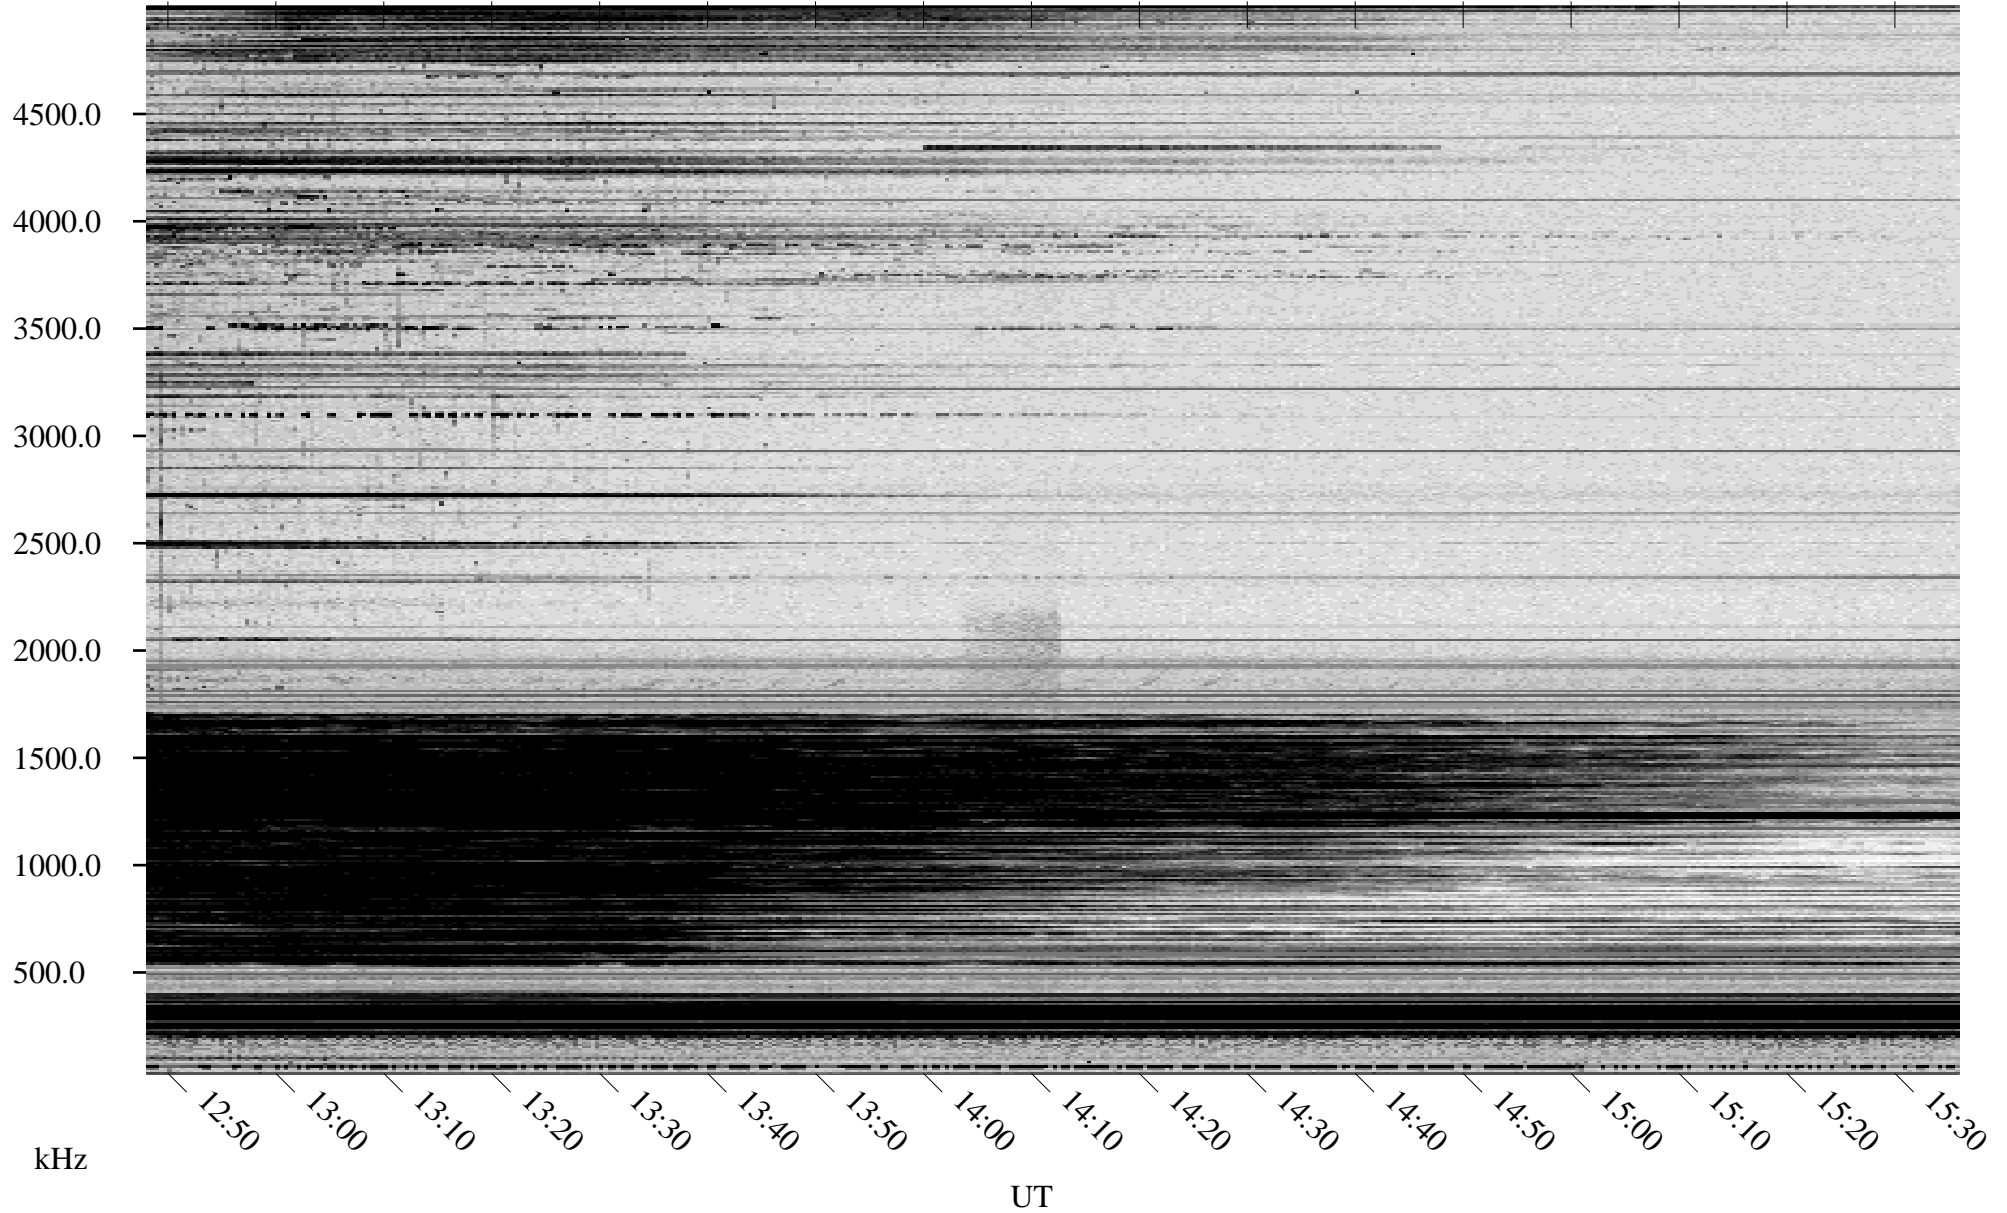

03/08/2010 Churchill, Manitoba

Linear Scale Black = 161 White = 15

ch10067l.r00SUm max_12

Page 1

03/08/2010 Churchill, Manitoba

Linear Scale Black = 161 White = 15

ch10067l.r00SUm max_12

Page 2

03/09/2010 Churchill, Manitoba

Linear Scale Black = 161 White = 15

ch10067l.r00SUm max_12

Page 3

03/09/2010 Churchill, Manitoba

Linear Scale Black = 161 White = 15

ch10067l.r00SUm max_12

Page 4

03/09/2010 Churchill, Manitoba

Linear Scale Black = 161 White = 15

ch10067l.r00SUm max_12

Page 5

03/09/2010 Churchill, Manitoba

Linear Scale Black = 161 White = 15

ch10067l.r00SUm max_12

Page 6

03/09/2010 Churchill, Manitoba

Linear Scale Black = 161 White = 15

ch10067l.r00SUm max_12

Page 7

03/09/2010 Churchill, Manitoba

Linear Scale Black = 161 White = 15

ch10067l.r00SUm max_12

Page 8