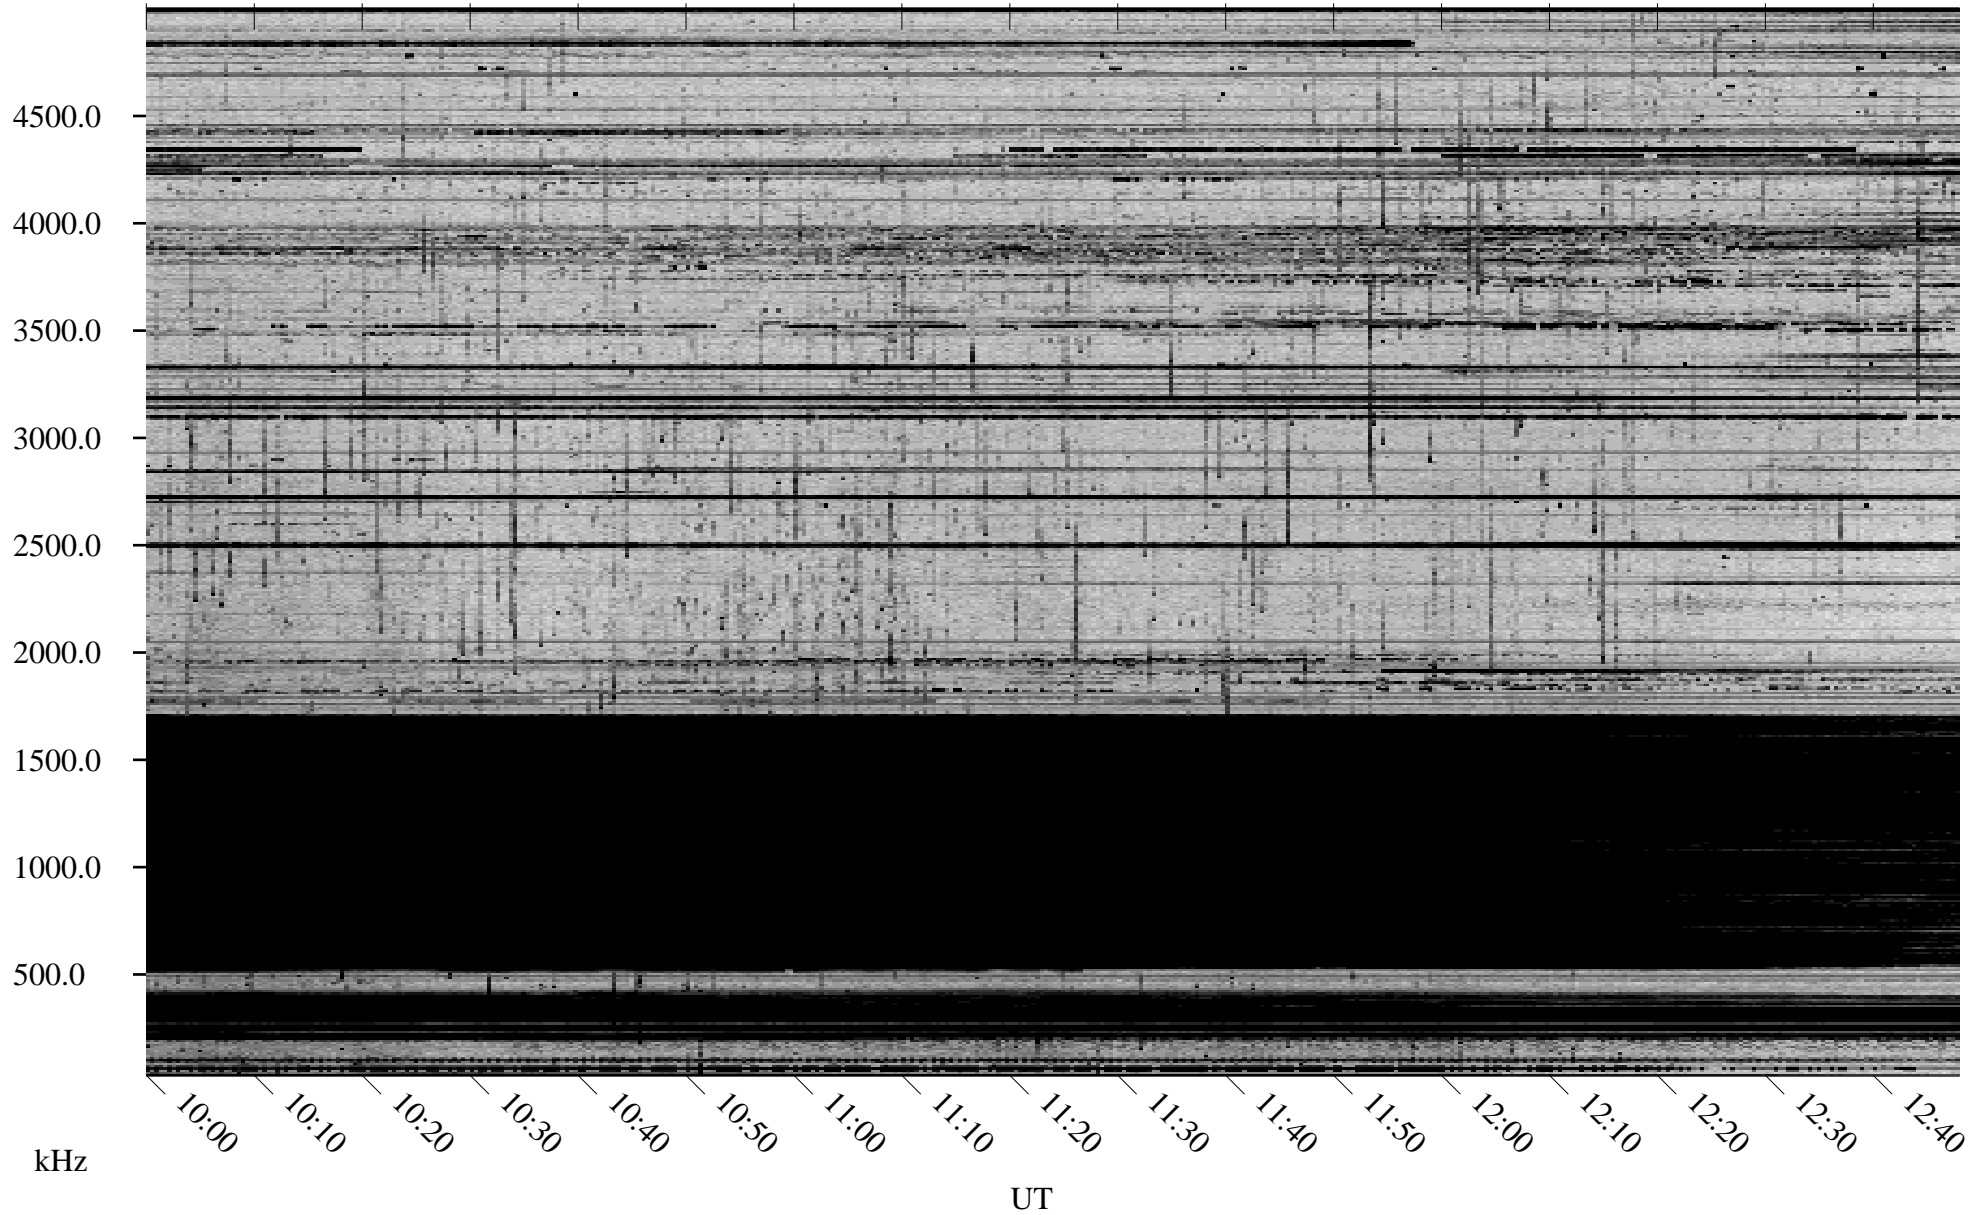

03/08/2010 Churchill, Manitoba

Linear Scale Black = 161 White = 15

ch10067l.r00SUm max_12

Page 1

03/08/2010 Churchill, Manitoba

Linear Scale Black = 161 White = 15

ch10067l.r00SUm max_12

Page 2

03/09/2010 Churchill, Manitoba

Linear Scale Black = 161 White = 15

ch10067l.r00SUm max_12

Page 3

03/09/2010 Churchill, Manitoba

Linear Scale Black = 161 White = 15

ch10067l.r00SUm max_12

Page 4

03/09/2010 Churchill, Manitoba

Linear Scale Black = 161 White = 15

ch10067l.r00SUm max_12

Page 5

03/09/2010 Churchill, Manitoba

Linear Scale Black = 161 White = 15

ch10067l.r00SUm max_12

Page 6

03/09/2010 Churchill, Manitoba

Linear Scale Black = 161 White = 15

ch10067l.r00SUm max_12

Page 7

03/09/2010 Churchill, Manitoba

Linear Scale Black = 161 White = 15

ch10067l.r00SUm max_12

Page 8