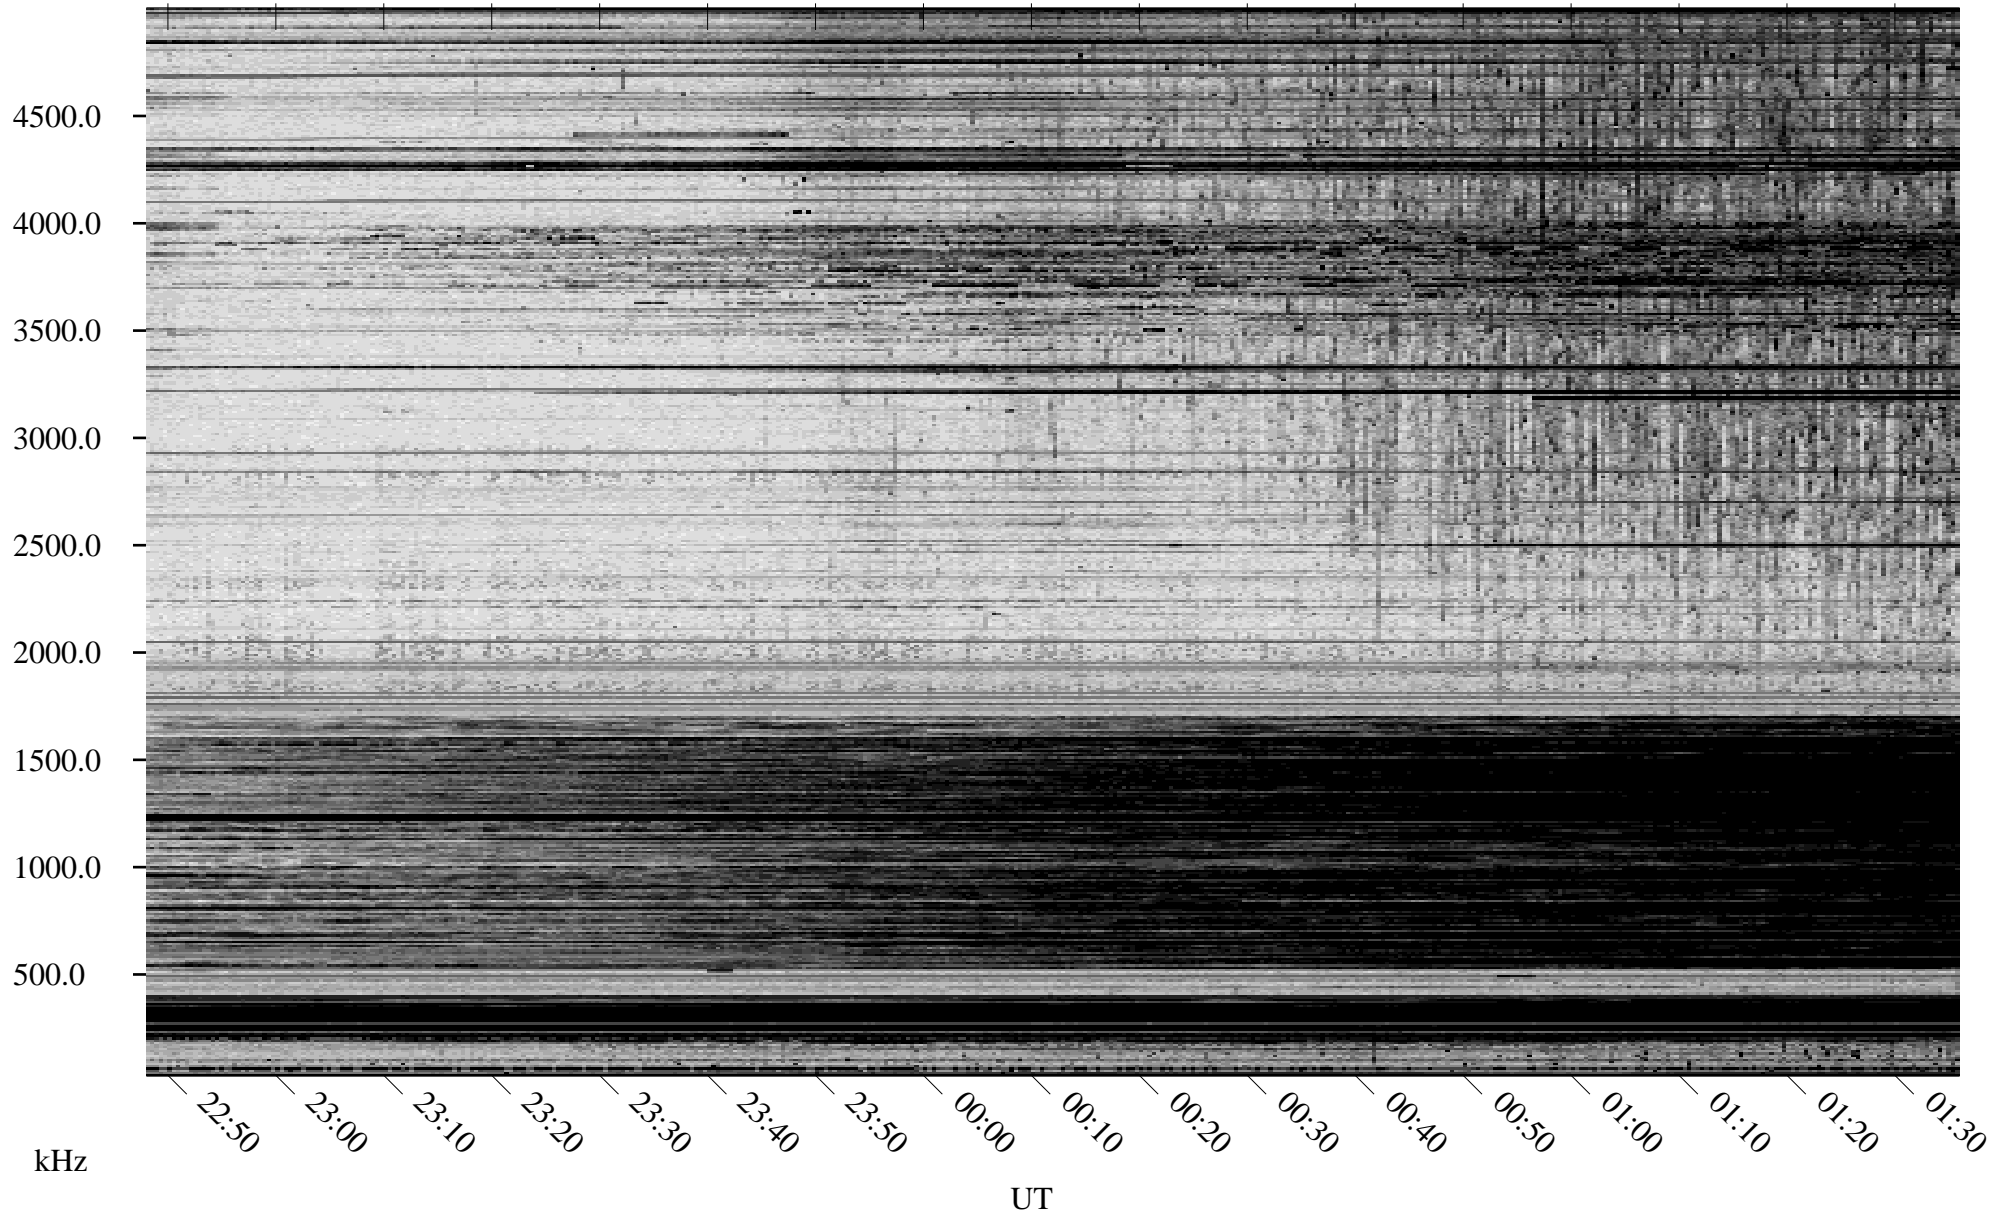

03/08/2010 Churchill, Manitoba

Linear Scale Black = 161 White = 15

ch10067l.r00SUm max_12

Page 1

03/08/2010 Churchill, Manitoba

Linear Scale Black = 161 White = 15

ch10067l.r00SUm max_12

Page 2

03/09/2010 Churchill, Manitoba

Linear Scale Black = 161 White = 15

ch10067l.r00SUm max_12

Page 3

03/09/2010 Churchill, Manitoba

Linear Scale Black = 161 White = 15

ch10067l.r00SUm max_12

Page 4

03/09/2010 Churchill, Manitoba

Linear Scale Black = 161 White = 15

ch10067l.r00SUm max_12

Page 5

03/09/2010 Churchill, Manitoba

Linear Scale Black = 161 White = 15

ch10067l.r00SUm max_12

Page 6

03/09/2010 Churchill, Manitoba

Linear Scale Black = 161 White = 15

ch10067l.r00SUm max_12

Page 7

03/09/2010 Churchill, Manitoba

Linear Scale Black = 161 White = 15

ch10067l.r00SUm max_12

Page 8