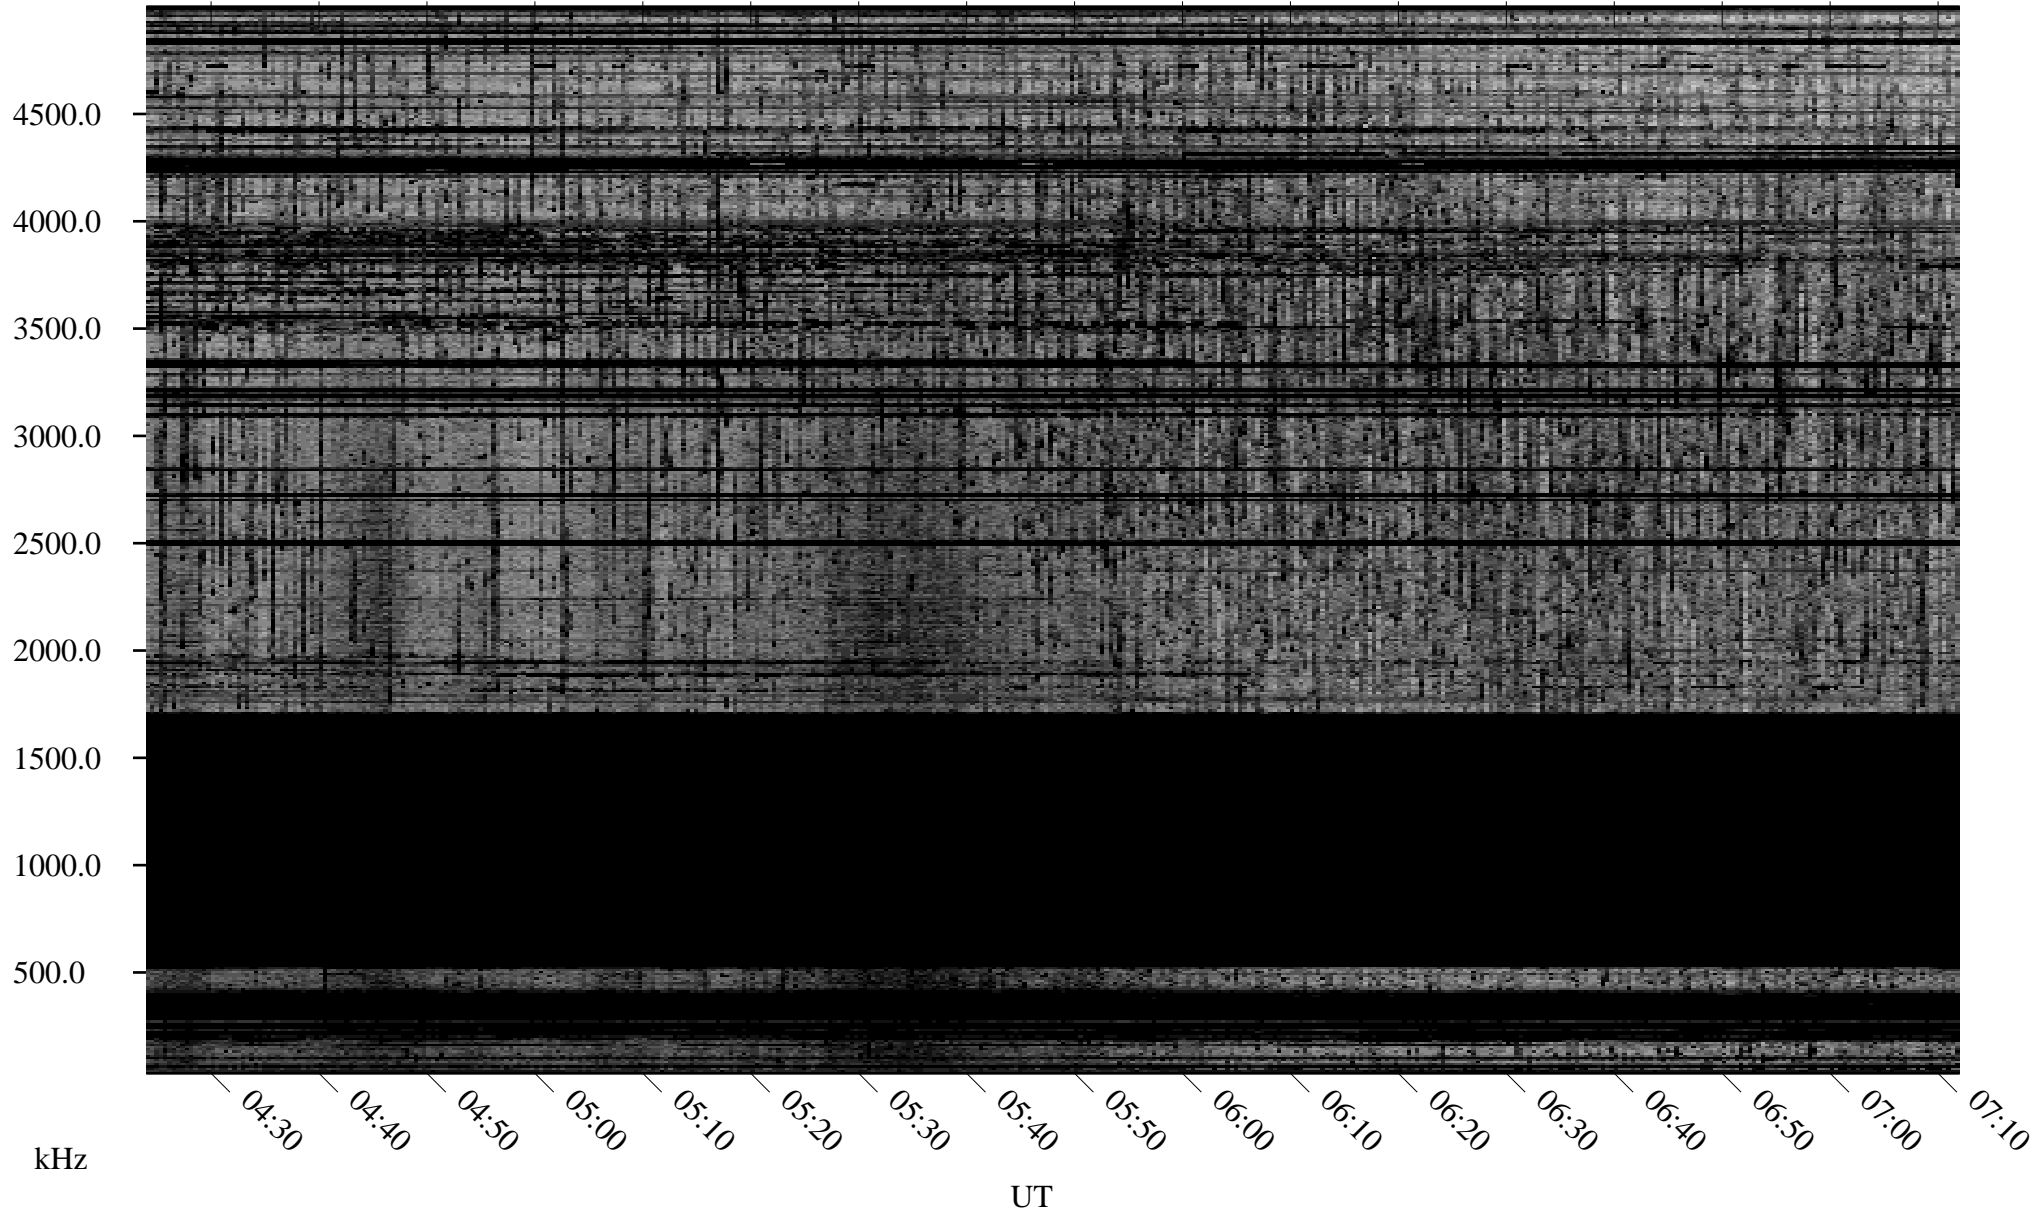

03/08/2010 Churchill, Manitoba

Linear Scale Black = 161 White = 15

ch10067l.r00SUm max_12

Page 1

03/08/2010 Churchill, Manitoba

Linear Scale Black = 161 White = 15

ch10067l.r00SUm max_12

Page 2

03/09/2010 Churchill, Manitoba

Linear Scale Black = 161 White = 15

ch10067l.r00SUm max_12

Page 3

03/09/2010 Churchill, Manitoba

Linear Scale Black = 161 White = 15

ch10067l.r00SUm max_12

Page 4

03/09/2010 Churchill, Manitoba

Linear Scale Black = 161 White = 15

ch10067l.r00SUm max_12

Page 5

03/09/2010 Churchill, Manitoba

Linear Scale Black = 161 White = 15

ch10067l.r00SUm max_12

Page 6

03/09/2010 Churchill, Manitoba

Linear Scale Black = 161 White = 15

ch10067l.r00SUm max_12

Page 7

03/09/2010 Churchill, Manitoba

Linear Scale Black = 161 White = 15

ch10067l.r00SUm max_12

Page 8