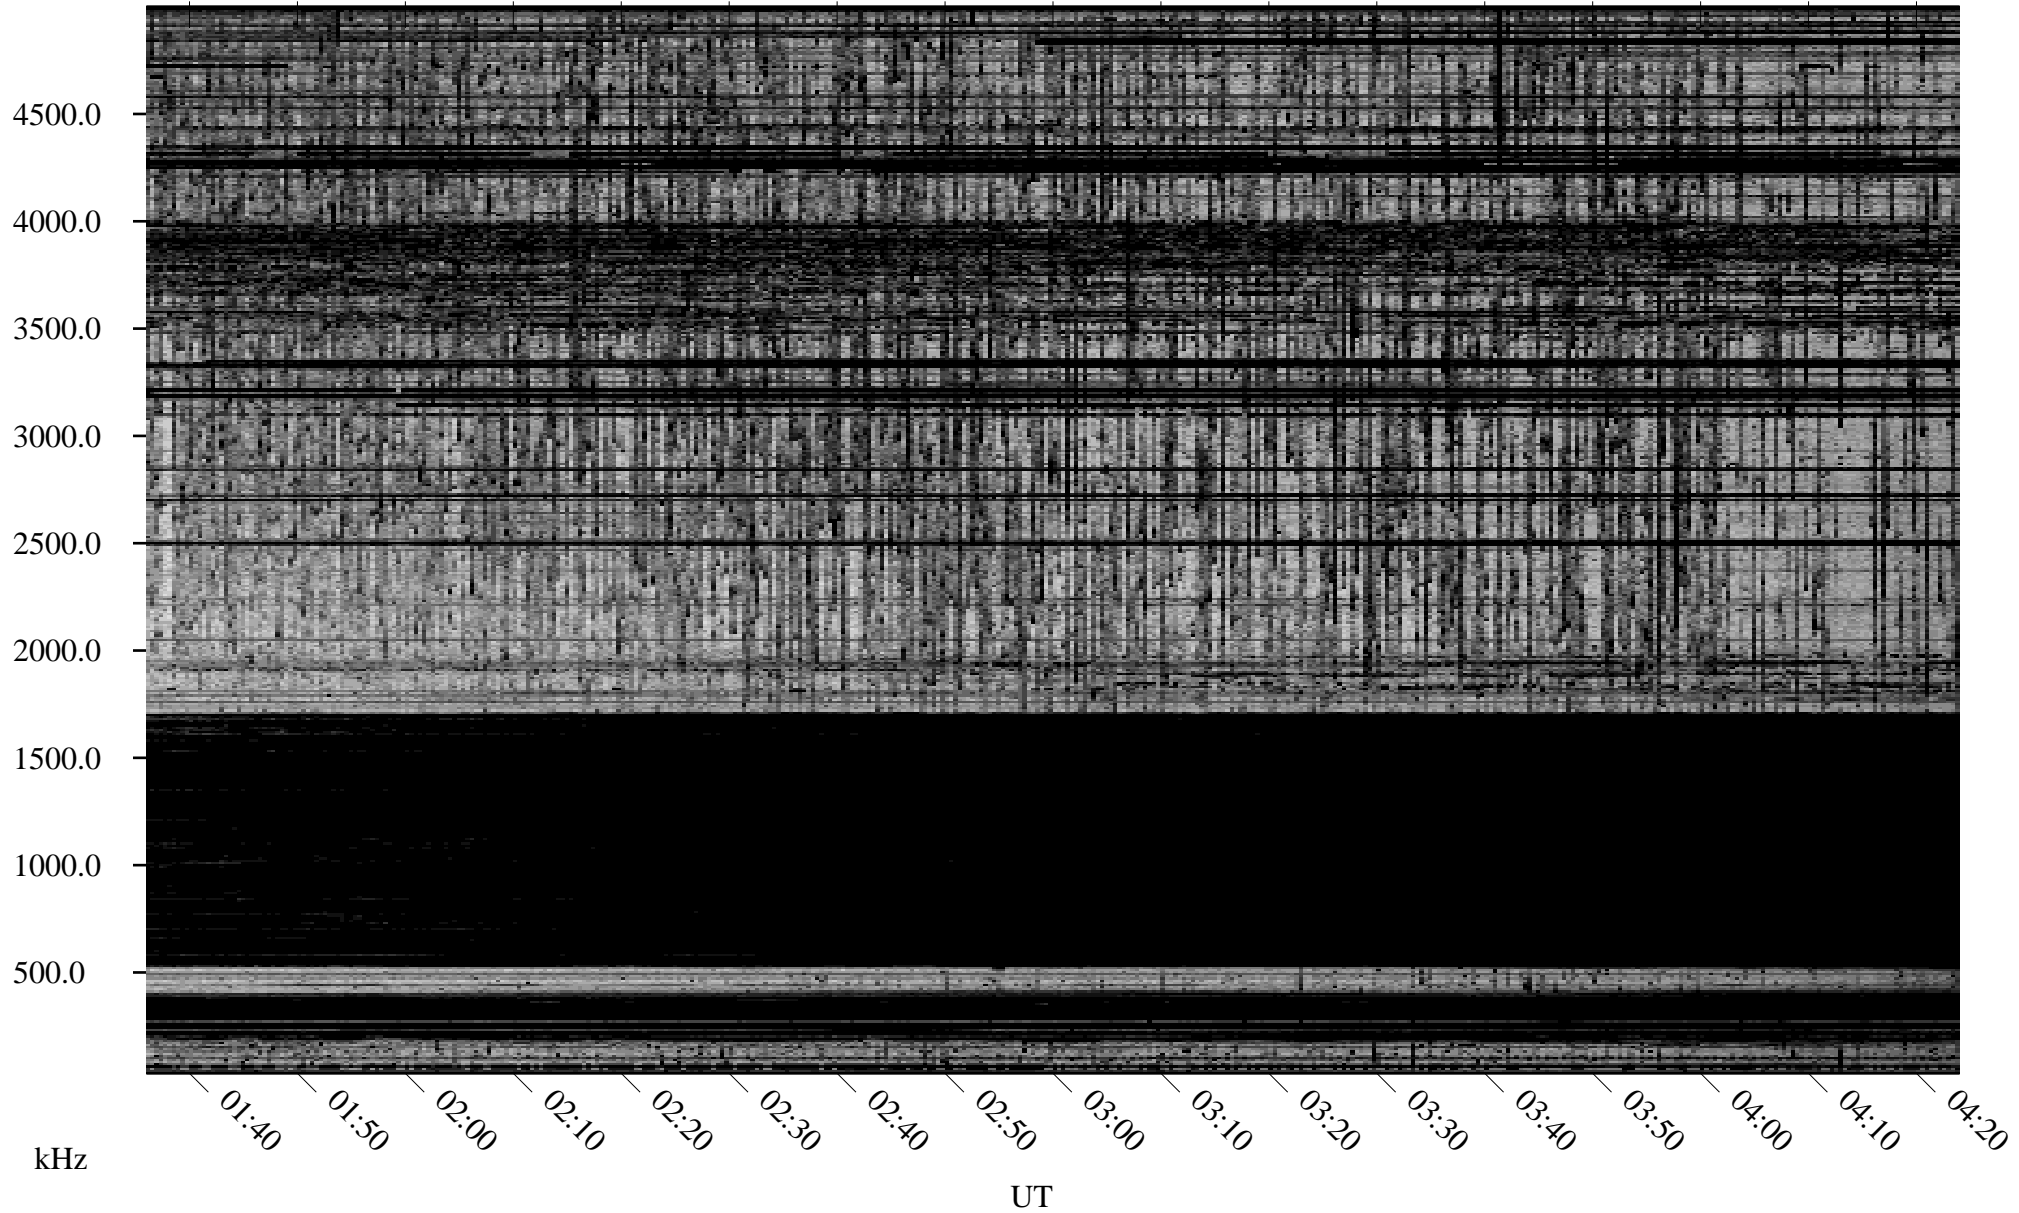

03/08/2010 Churchill, Manitoba

Linear Scale Black = 161 White = 15

ch10067l.r00SUm max_12

Page 1

03/08/2010 Churchill, Manitoba

Linear Scale Black = 161 White = 15

ch10067l.r00SUm max_12

Page 2

03/09/2010 Churchill, Manitoba

Linear Scale Black = 161 White = 15

ch10067l.r00SUm max_12

Page 3

03/09/2010 Churchill, Manitoba

Linear Scale Black = 161 White = 15

ch10067l.r00SUm max_12

Page 4

03/09/2010 Churchill, Manitoba

Linear Scale Black = 161 White = 15

ch10067l.r00SUm max_12

Page 5

03/09/2010 Churchill, Manitoba

Linear Scale Black = 161 White = 15

ch10067l.r00SUm max_12

Page 6

03/09/2010 Churchill, Manitoba

Linear Scale Black = 161 White = 15

ch10067l.r00SUm max_12

Page 7

03/09/2010 Churchill, Manitoba

Linear Scale Black = 161 White = 15

ch10067l.r00SUm max_12

Page 8