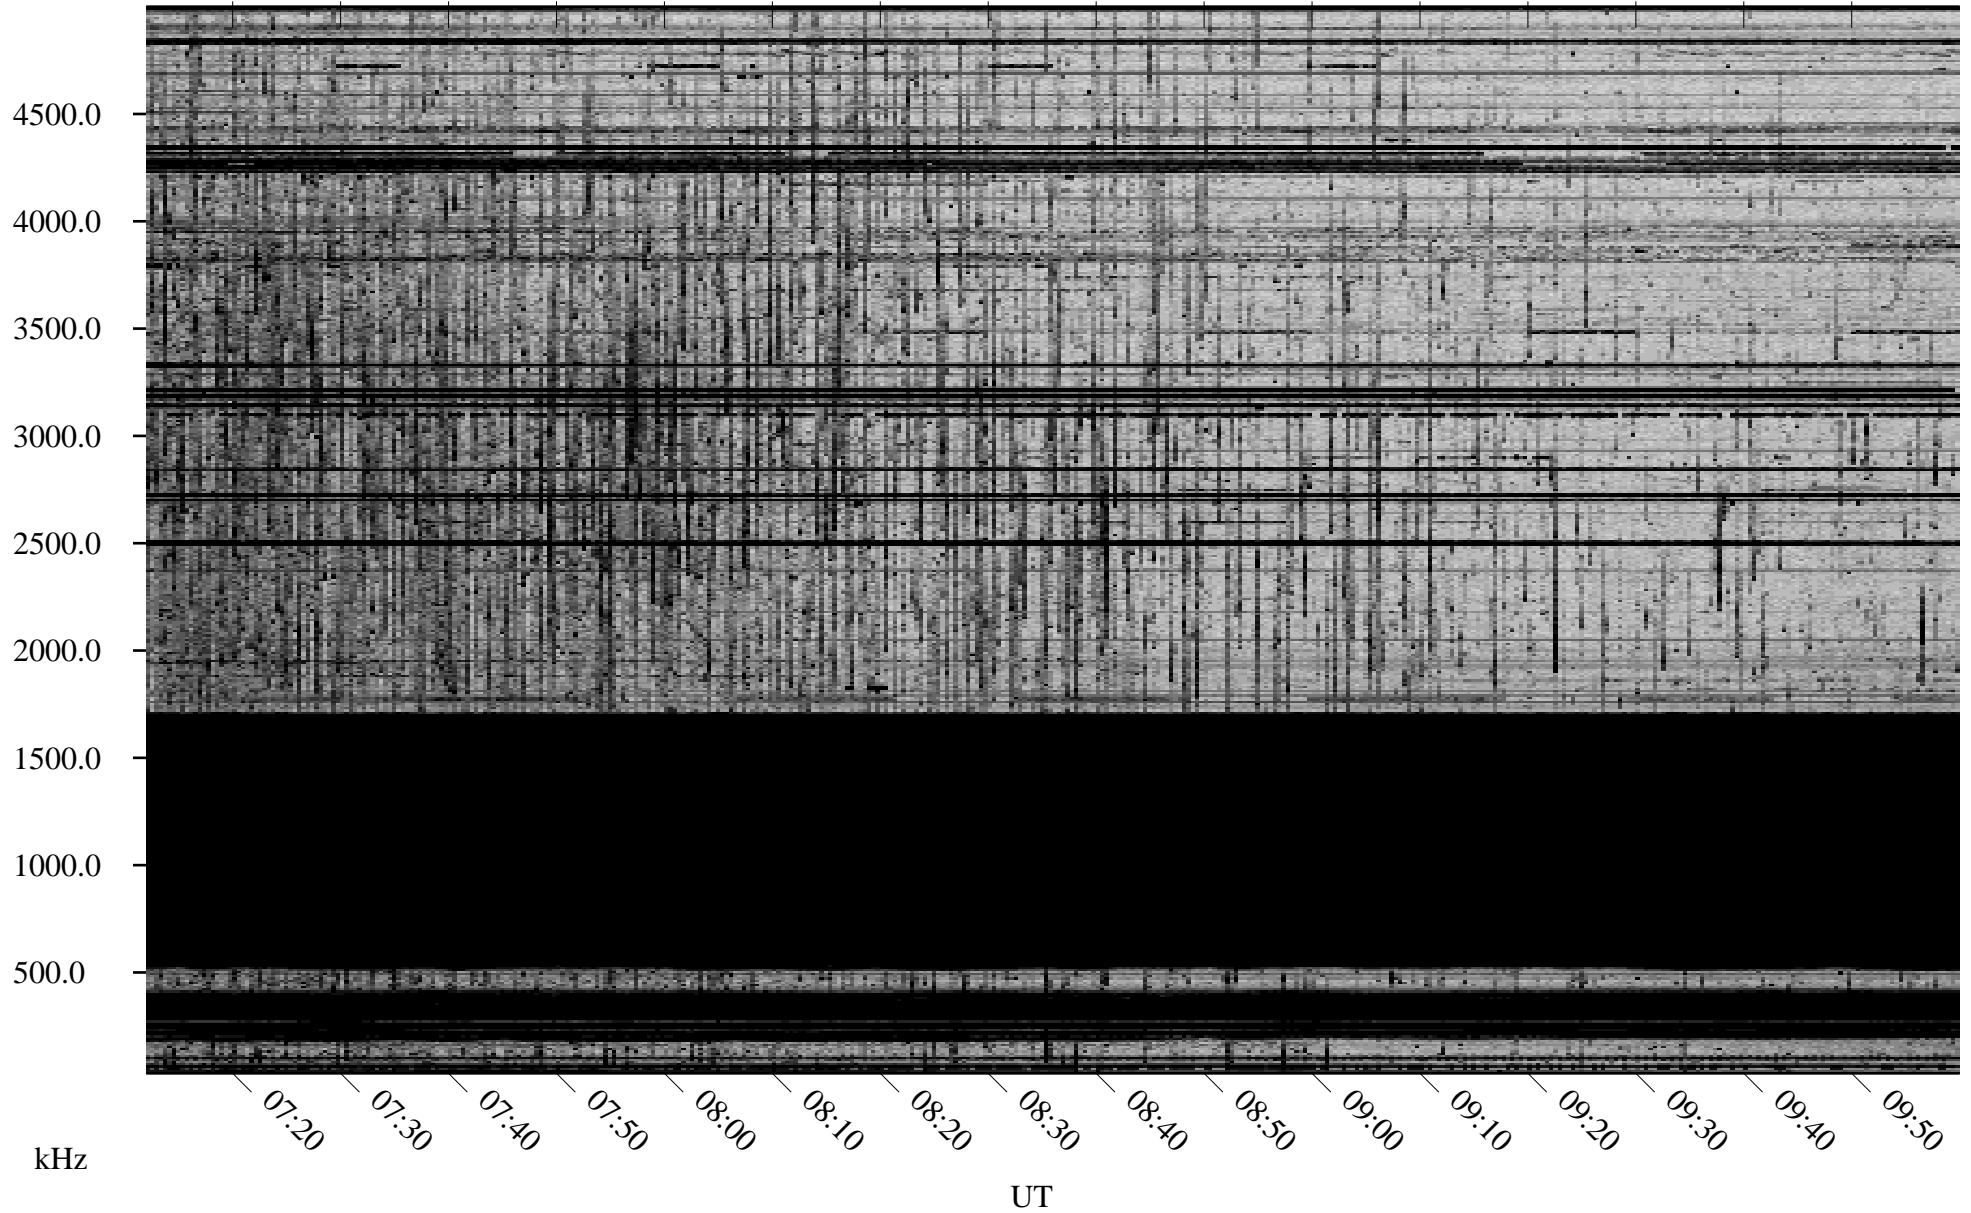

03/08/2010 Churchill, Manitoba

Linear Scale Black = 161 White = 15

ch10067l.r00SUm max_12

Page 1

03/08/2010 Churchill, Manitoba

Linear Scale Black = 161 White = 15

ch10067l.r00SUm max_12

Page 2

03/09/2010 Churchill, Manitoba

Linear Scale Black = 161 White = 15

ch10067l.r00SUm max_12

Page 3

03/09/2010 Churchill, Manitoba

Linear Scale Black = 161 White = 15

ch10067l.r00SUm max_12

Page 4

03/09/2010 Churchill, Manitoba

Linear Scale Black = 161 White = 15

ch10067l.r00SUm max_12

Page 5

03/09/2010 Churchill, Manitoba

Linear Scale Black = 161 White = 15

ch10067l.r00SUm max_12

Page 6

03/09/2010 Churchill, Manitoba

Linear Scale Black = 161 White = 15

ch10067l.r00SUm max_12

Page 7

03/09/2010 Churchill, Manitoba

Linear Scale Black = 161 White = 15

ch10067l.r00SUm max_12

Page 8