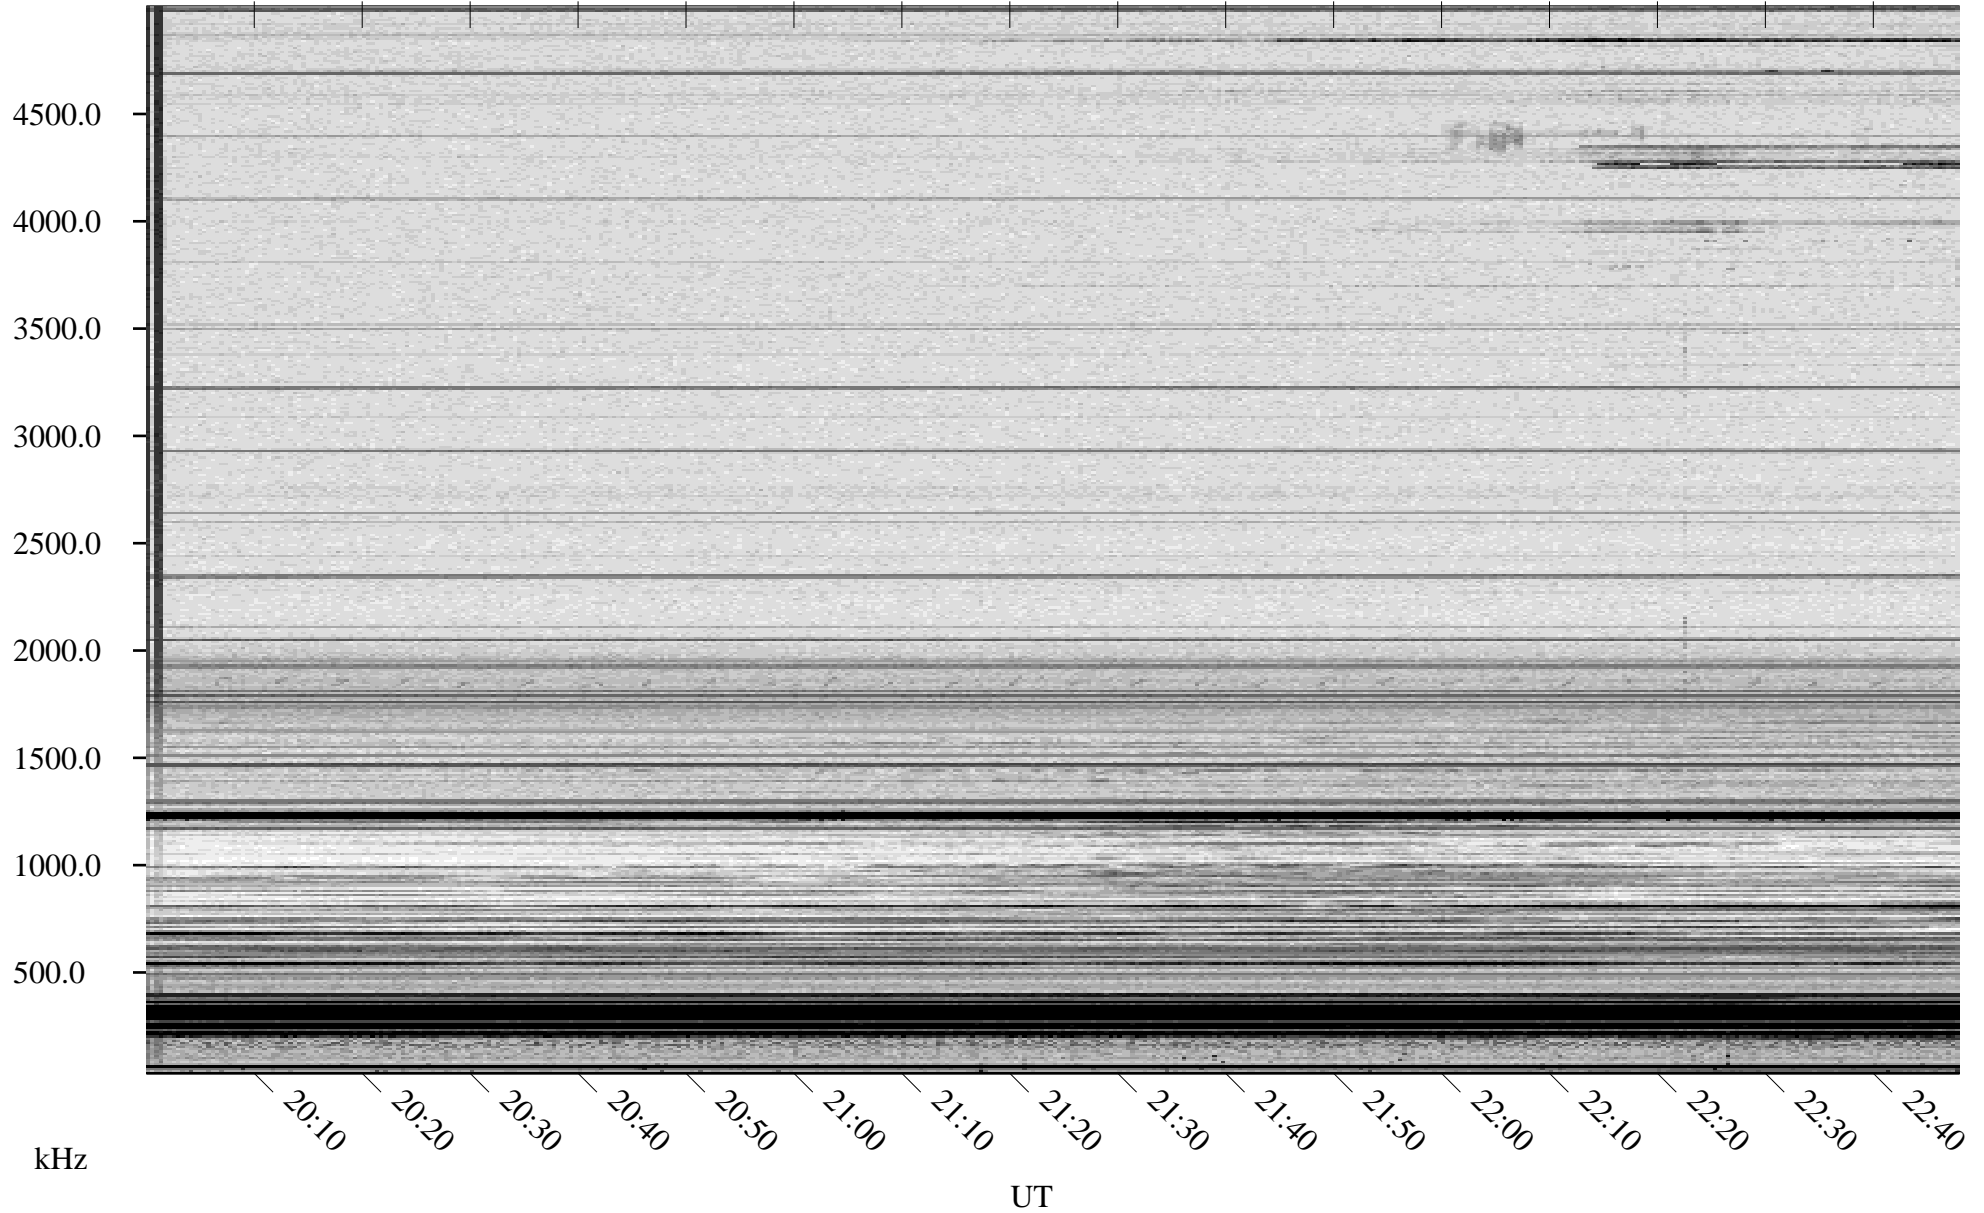

03/10/2010 Churchill, Manitoba

Linear Scale Black = 161 White = 15

ch10069l.r00SUm max_12

Page 1

03/10/2010 Churchill, Manitoba

Linear Scale Black = 161 White = 15

ch10069l.r00SUm max_12

Page 2

03/11/2010 Churchill, Manitoba

Linear Scale Black = 161 White = 15

ch10069l.r00SUm max_12

Page 3

03/11/2010 Churchill, Manitoba

Linear Scale Black = 161 White = 15

ch10069l.r00SUm max_12

Page 4

03/11/2010 Churchill, Manitoba

Linear Scale Black = 161 White = 15

ch10069l.r00SUm max_12

Page 5

03/11/2010 Churchill, Manitoba

Linear Scale Black = 161 White = 15

ch10069l.r00SUm max_12

Page 6

03/11/2010 Churchill, Manitoba

Linear Scale Black = 161 White = 15

ch10069l.r00SUm max_12

Page 7

03/11/2010 Churchill, Manitoba

Linear Scale Black = 161 White = 15

ch10069l.r00SUm max_12

Page 8