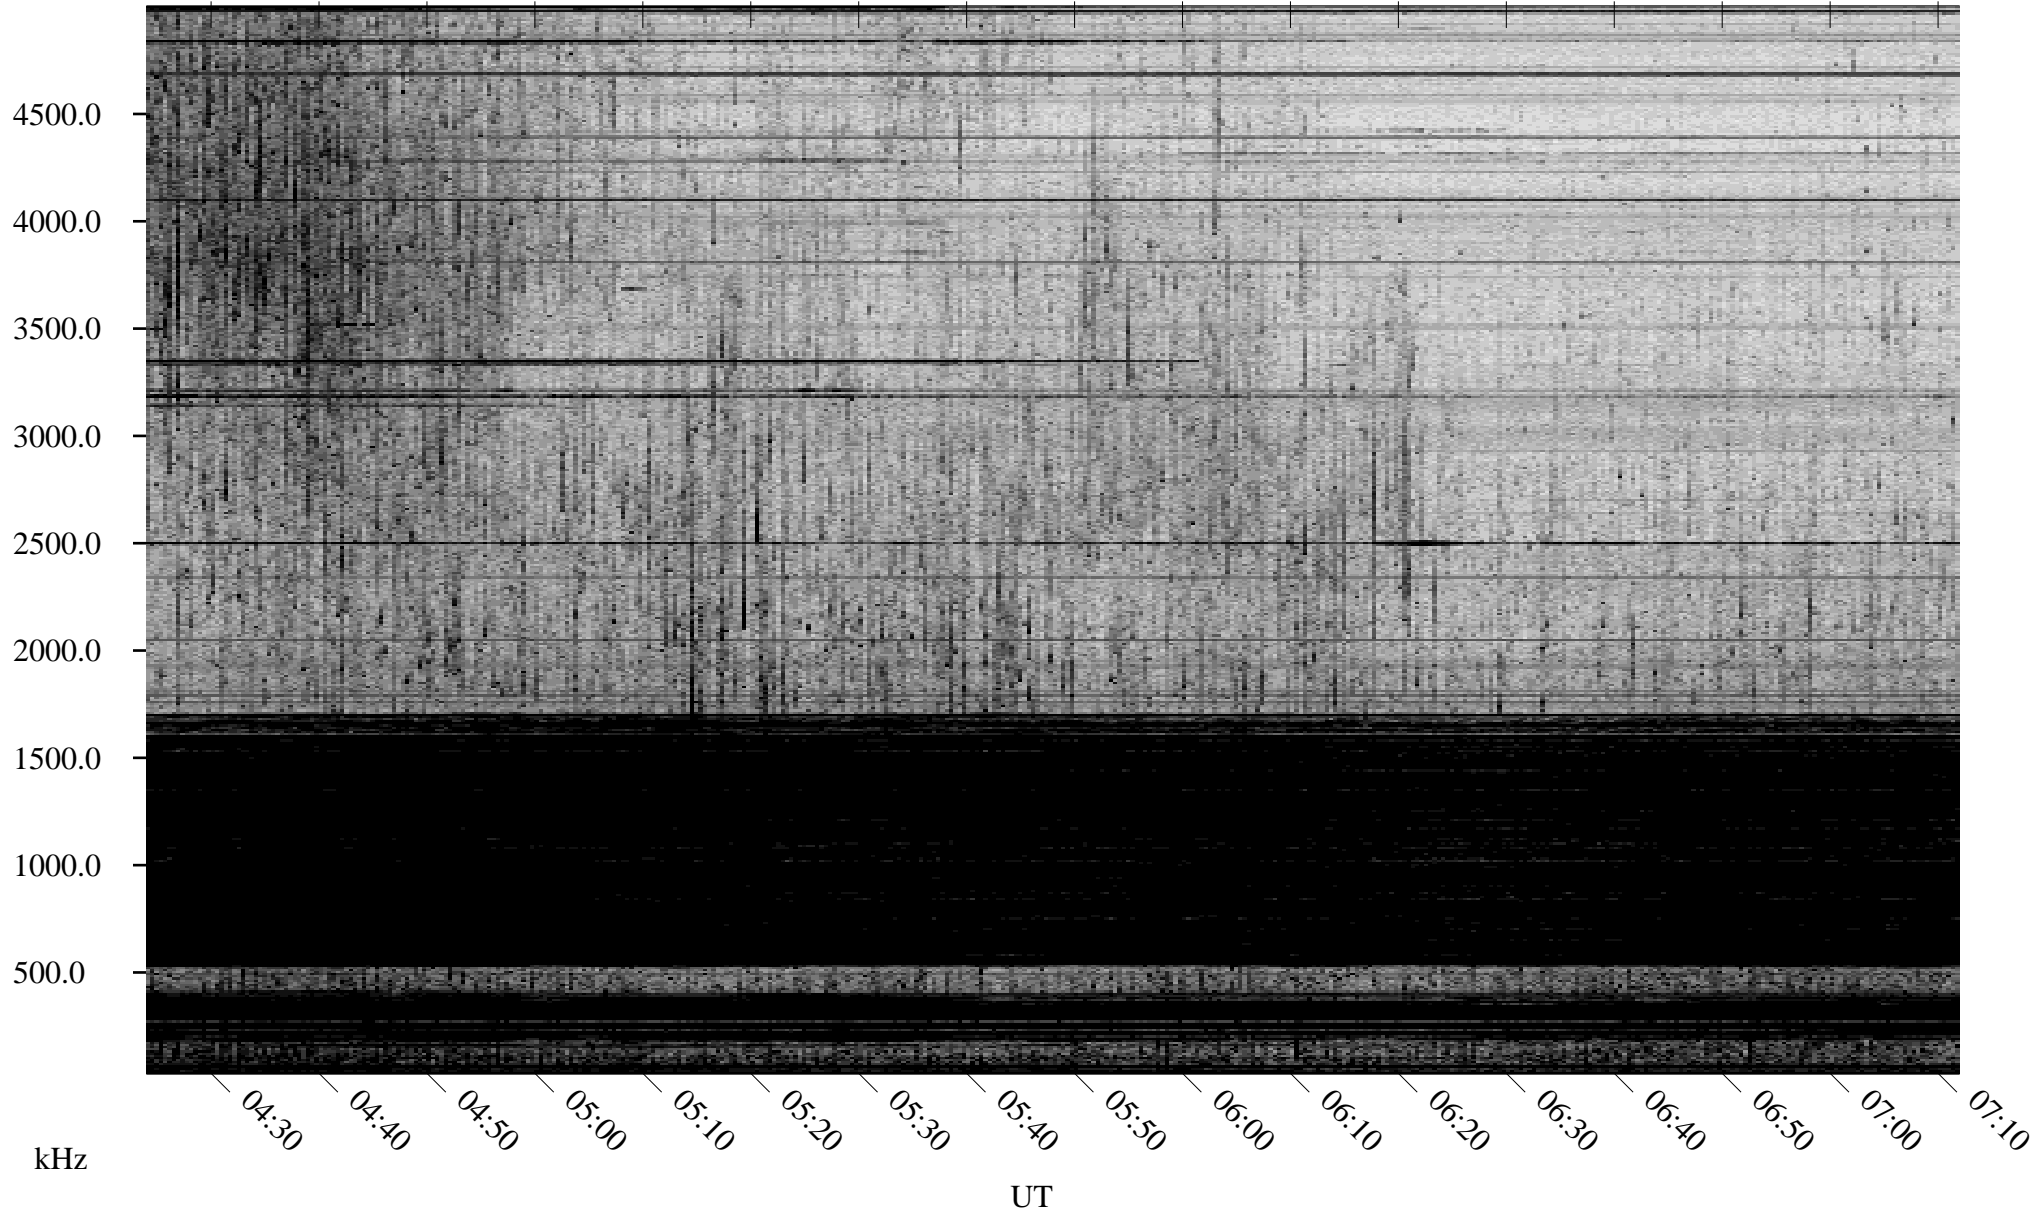

03/10/2010 Churchill, Manitoba

Linear Scale Black = 161 White = 15

ch10069l.r00SUm max_12

Page 1

03/10/2010 Churchill, Manitoba

Linear Scale Black = 161 White = 15

ch10069l.r00SUm max_12

Page 2

03/11/2010 Churchill, Manitoba

Linear Scale Black = 161 White = 15

ch10069l.r00SUm max_12

Page 3

03/11/2010 Churchill, Manitoba

Linear Scale Black = 161 White = 15

ch10069l.r00SUm max_12

Page 4

03/11/2010 Churchill, Manitoba

Linear Scale Black = 161 White = 15

ch10069l.r00SUm max_12

Page 5

03/11/2010 Churchill, Manitoba

Linear Scale Black = 161 White = 15

ch10069l.r00SUm max_12

Page 6

03/11/2010 Churchill, Manitoba

Linear Scale Black = 161 White = 15

ch10069l.r00SUm max_12

Page 7

03/11/2010 Churchill, Manitoba

Linear Scale Black = 161 White = 15

ch10069l.r00SUm max_12

Page 8