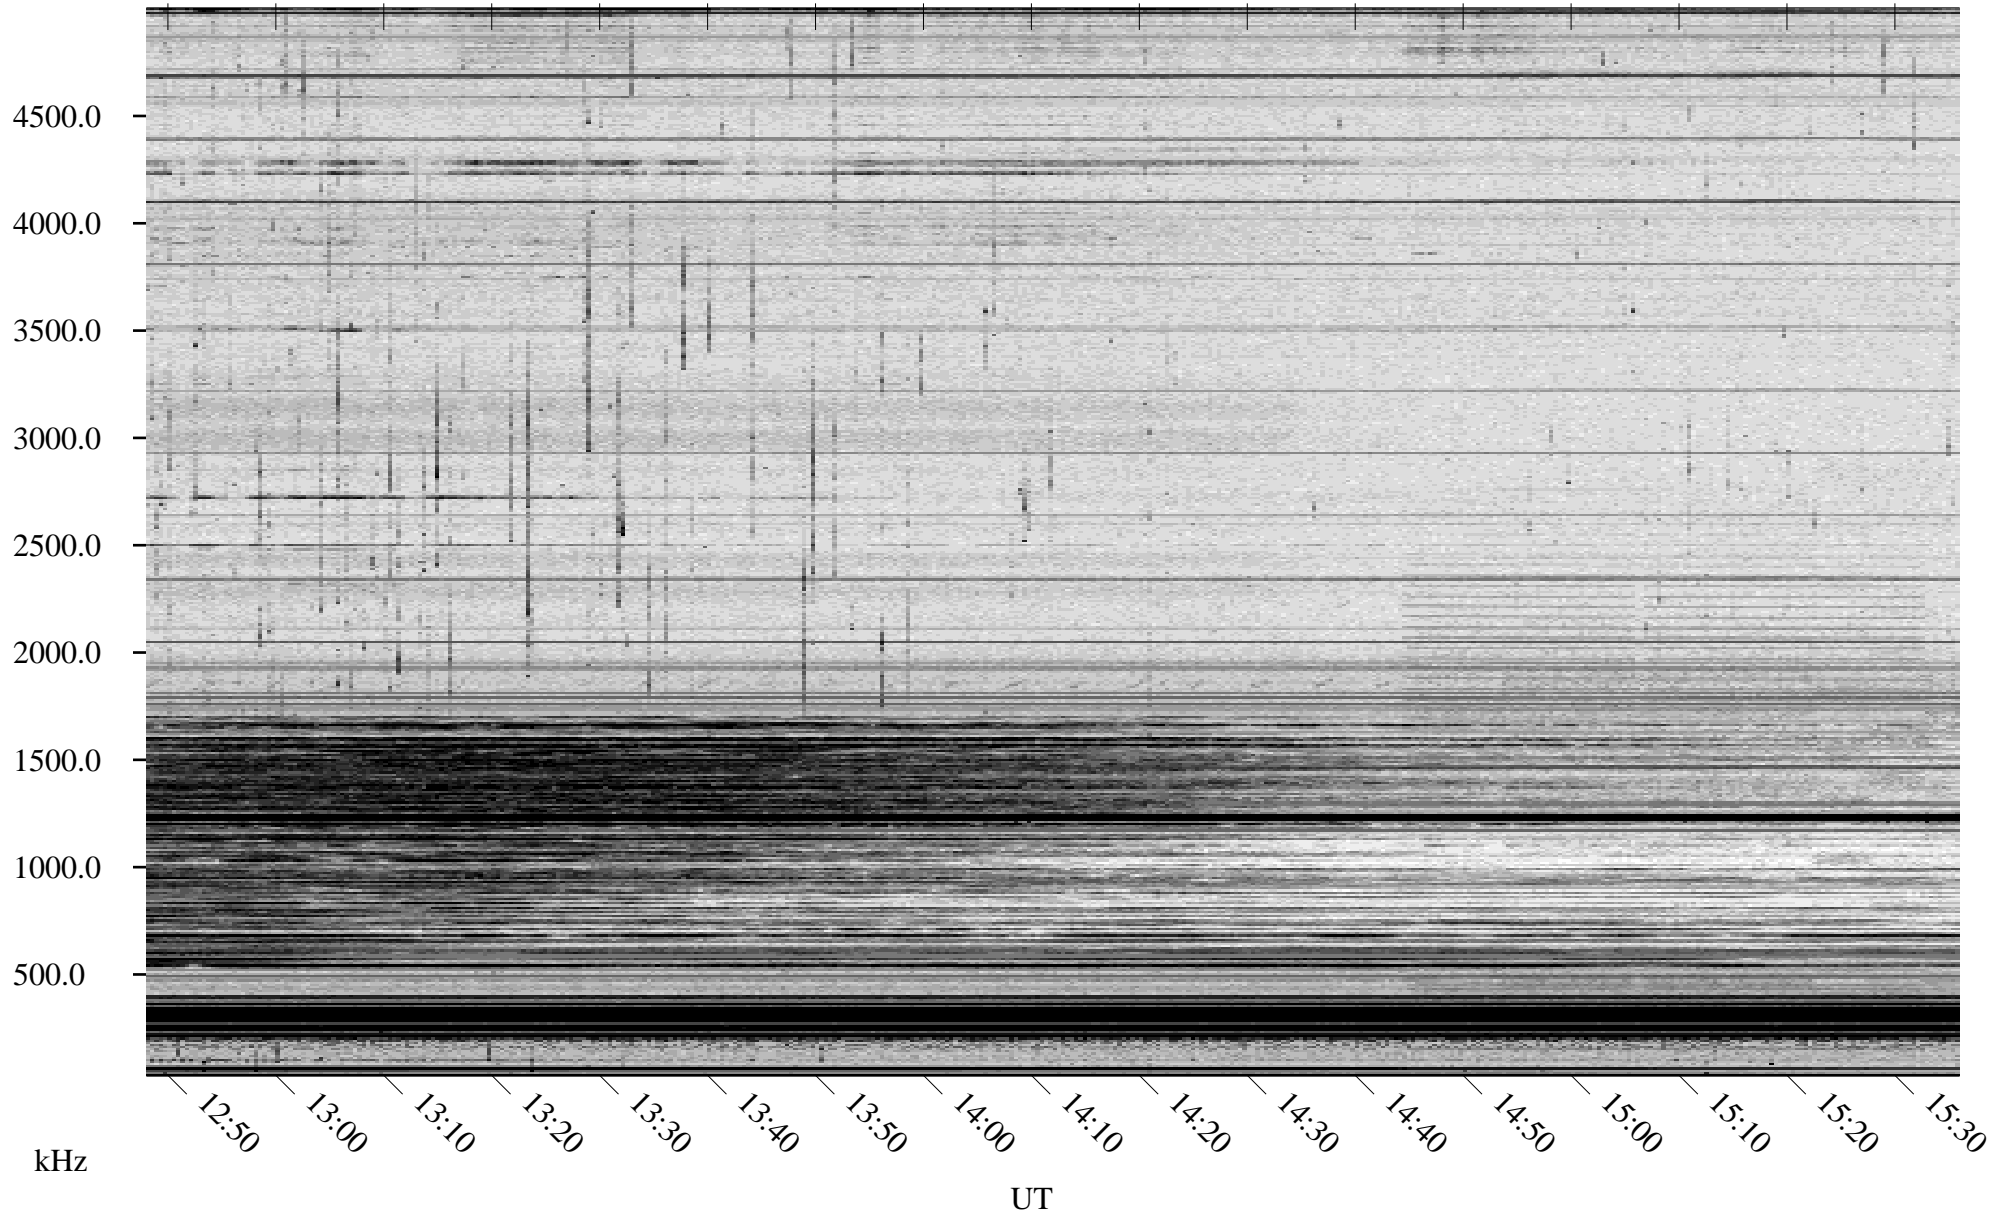

03/10/2010 Churchill, Manitoba

Linear Scale Black = 161 White = 15

ch10069l.r00SUm max_12

Page 1

03/10/2010 Churchill, Manitoba

Linear Scale Black = 161 White = 15

ch10069l.r00SUm max_12

Page 2

03/11/2010 Churchill, Manitoba

Linear Scale Black = 161 White = 15

ch10069l.r00SUm max_12

Page 3

03/11/2010 Churchill, Manitoba

Linear Scale Black = 161 White = 15

ch10069l.r00SUm max_12

Page 4

03/11/2010 Churchill, Manitoba

Linear Scale Black = 161 White = 15

ch10069l.r00SUm max_12

Page 5

03/11/2010 Churchill, Manitoba

Linear Scale Black = 161 White = 15

ch10069l.r00SUm max_12

Page 6

03/11/2010 Churchill, Manitoba

Linear Scale Black = 161 White = 15

ch10069l.r00SUm max_12

Page 7

03/11/2010 Churchill, Manitoba

Linear Scale Black = 161 White = 15

ch10069l.r00SUm max_12

Page 8