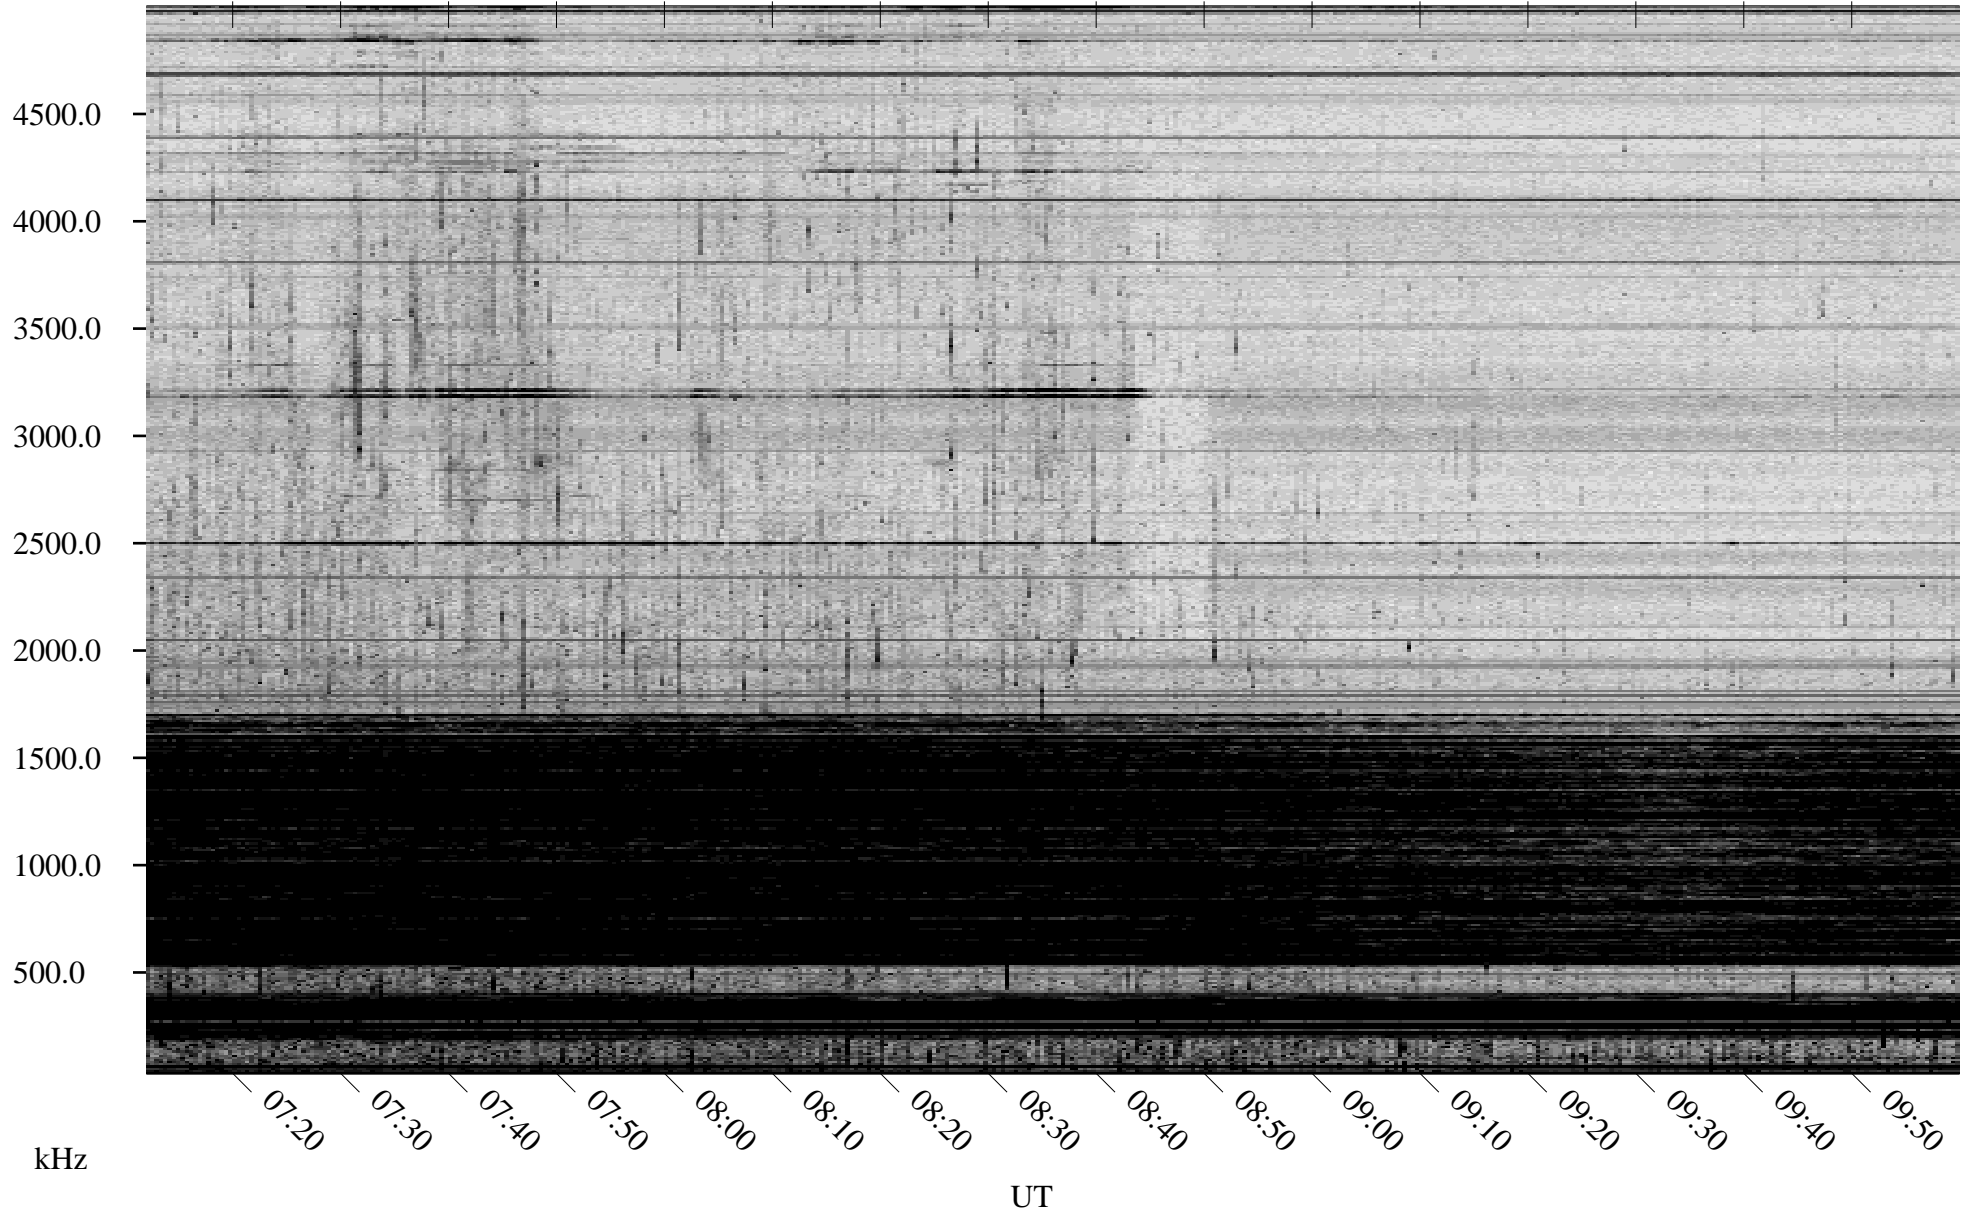

03/10/2010 Churchill, Manitoba

Linear Scale Black = 161 White = 15

ch10069l.r00SUm max_12

Page 1

03/10/2010 Churchill, Manitoba

Linear Scale Black = 161 White = 15

ch10069l.r00SUm max_12

Page 2

03/11/2010 Churchill, Manitoba

Linear Scale Black = 161 White = 15

ch10069l.r00SUm max_12

Page 3

03/11/2010 Churchill, Manitoba

Linear Scale Black = 161 White = 15

ch10069l.r00SUm max_12

Page 4

03/11/2010 Churchill, Manitoba

Linear Scale Black = 161 White = 15

ch10069l.r00SUm max_12

Page 5

03/11/2010 Churchill, Manitoba

Linear Scale Black = 161 White = 15

ch10069l.r00SUm max_12

Page 6

03/11/2010 Churchill, Manitoba

Linear Scale Black = 161 White = 15

ch10069l.r00SUm max_12

Page 7

03/11/2010 Churchill, Manitoba

Linear Scale Black = 161 White = 15

ch10069l.r00SUm max_12

Page 8