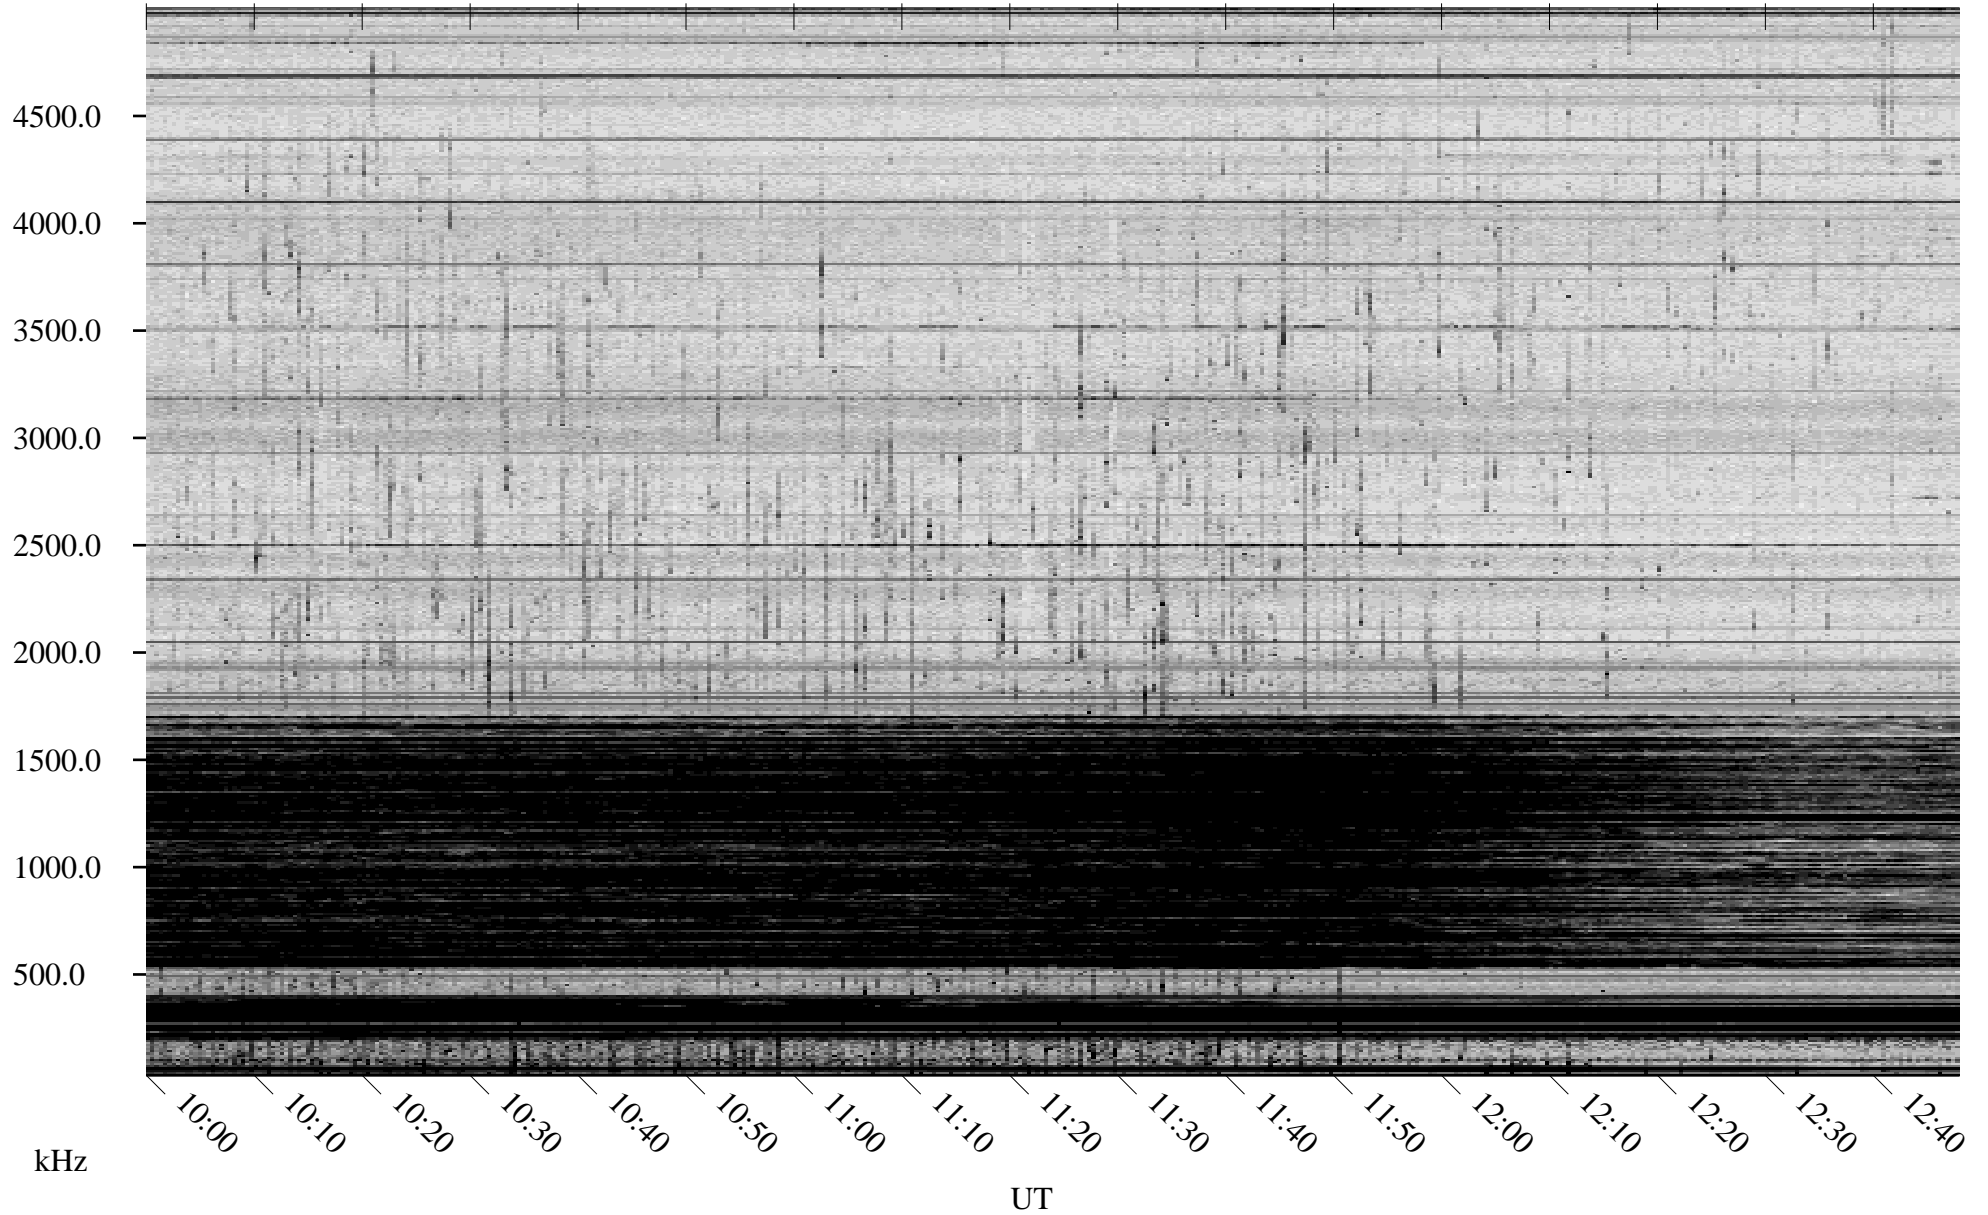

03/10/2010 Churchill, Manitoba

Linear Scale Black = 161 White = 15

ch10069l.r00SUm max_12

Page 1

03/10/2010 Churchill, Manitoba

Linear Scale Black = 161 White = 15

ch10069l.r00SUm max_12

Page 2

03/11/2010 Churchill, Manitoba

Linear Scale Black = 161 White = 15

ch10069l.r00SUm max_12

Page 3

03/11/2010 Churchill, Manitoba

Linear Scale Black = 161 White = 15

ch10069l.r00SUm max_12

Page 4

03/11/2010 Churchill, Manitoba

Linear Scale Black = 161 White = 15

ch10069l.r00SUm max_12

Page 5

03/11/2010 Churchill, Manitoba

Linear Scale Black = 161 White = 15

ch10069l.r00SUm max_12

Page 6

03/11/2010 Churchill, Manitoba

Linear Scale Black = 161 White = 15

ch10069l.r00SUm max_12

Page 7

03/11/2010 Churchill, Manitoba

Linear Scale Black = 161 White = 15

ch10069l.r00SUm max_12

Page 8