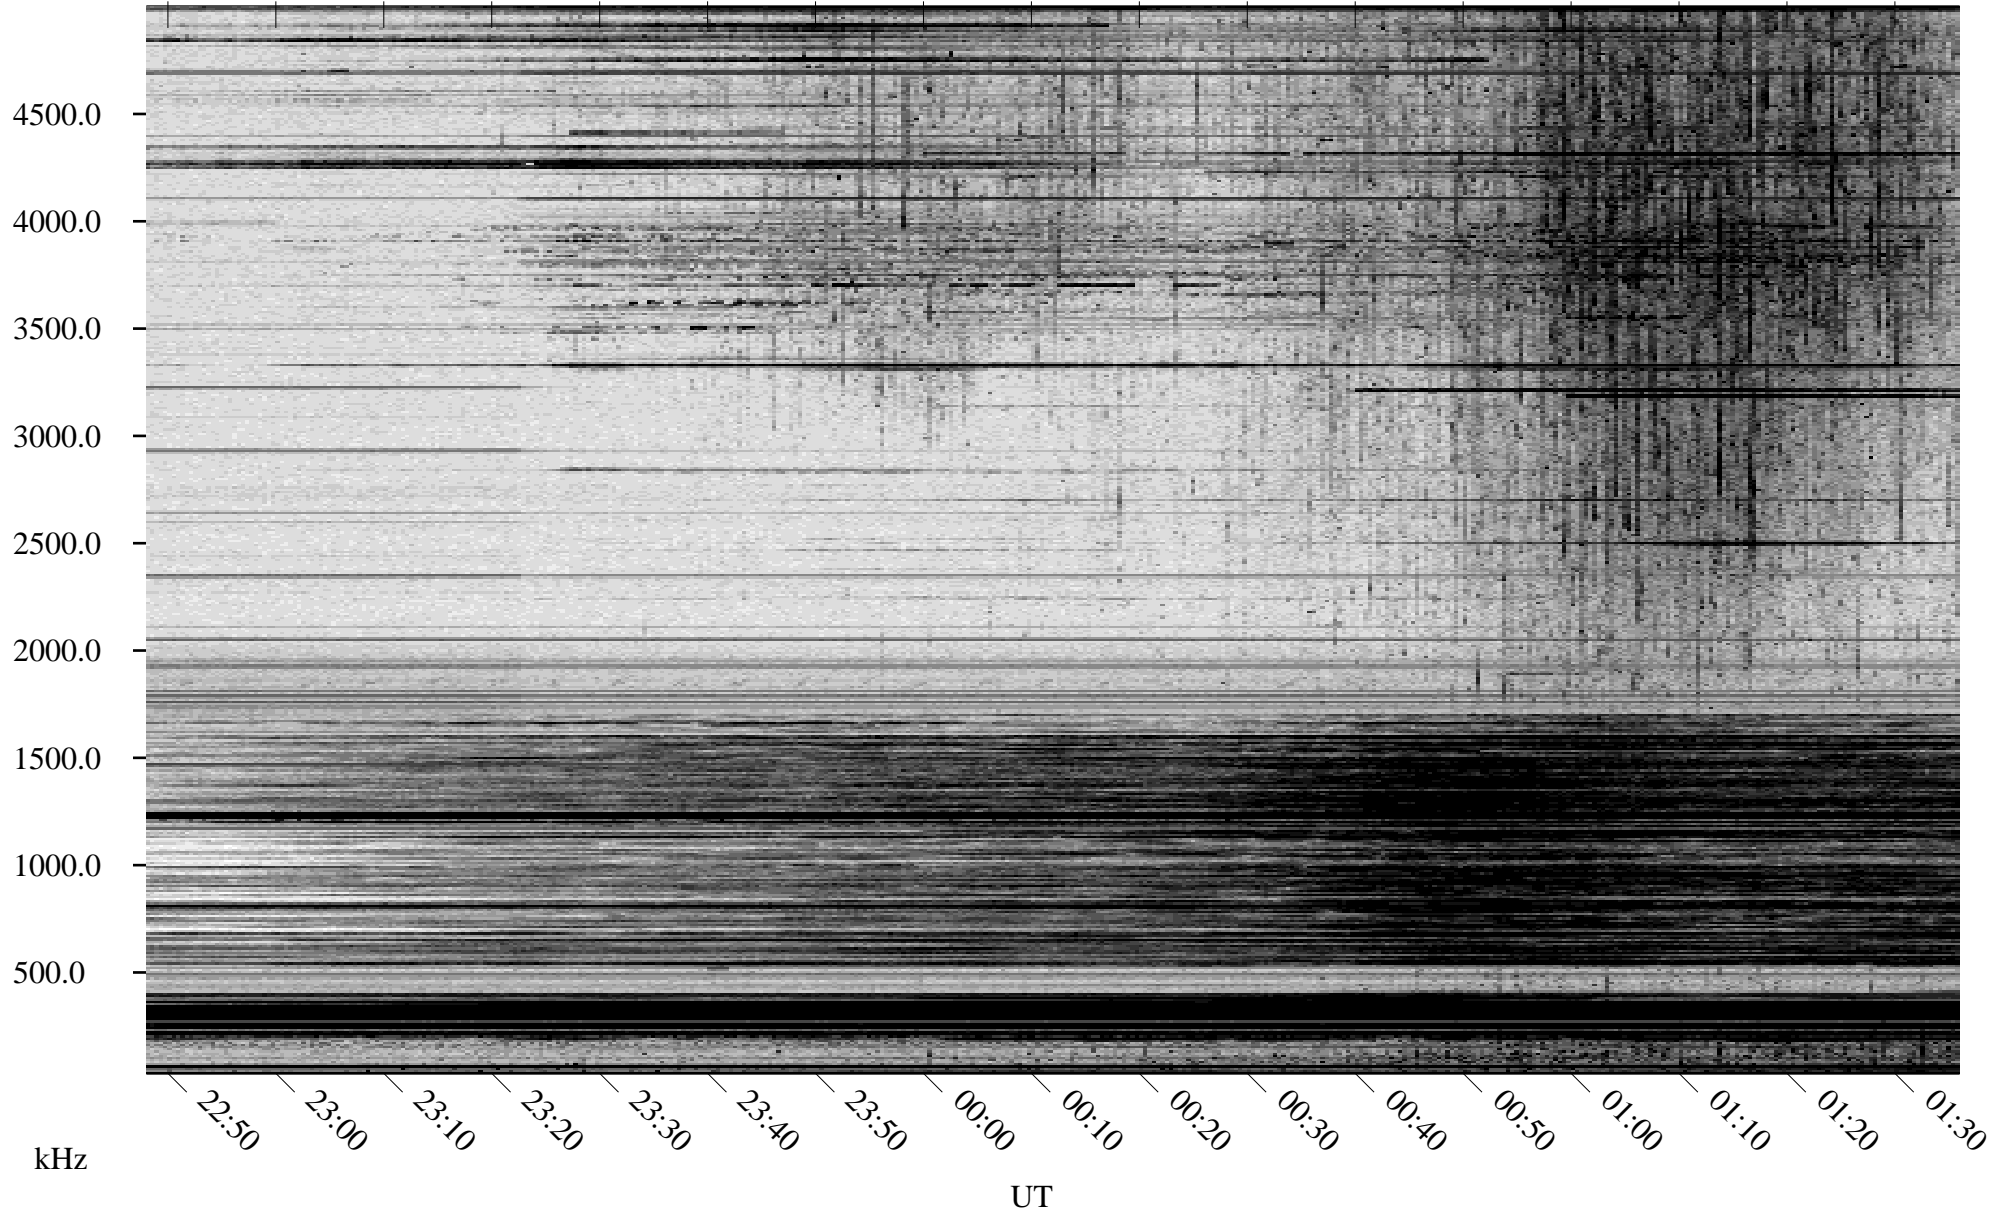

03/10/2010 Churchill, Manitoba

Linear Scale Black = 161 White = 15

ch10069l.r00SUm max_12

Page 1

03/10/2010 Churchill, Manitoba

Linear Scale Black = 161 White = 15

ch10069l.r00SUm max_12

Page 2

03/11/2010 Churchill, Manitoba

Linear Scale Black = 161 White = 15

ch10069l.r00SUm max_12

Page 3

03/11/2010 Churchill, Manitoba

Linear Scale Black = 161 White = 15

ch10069l.r00SUm max_12

Page 4

03/11/2010 Churchill, Manitoba

Linear Scale Black = 161 White = 15

ch10069l.r00SUm max_12

Page 5

03/11/2010 Churchill, Manitoba

Linear Scale Black = 161 White = 15

ch10069l.r00SUm max_12

Page 6

03/11/2010 Churchill, Manitoba

Linear Scale Black = 161 White = 15

ch10069l.r00SUm max_12

Page 7

03/11/2010 Churchill, Manitoba

Linear Scale Black = 161 White = 15

ch10069l.r00SUm max_12

Page 8