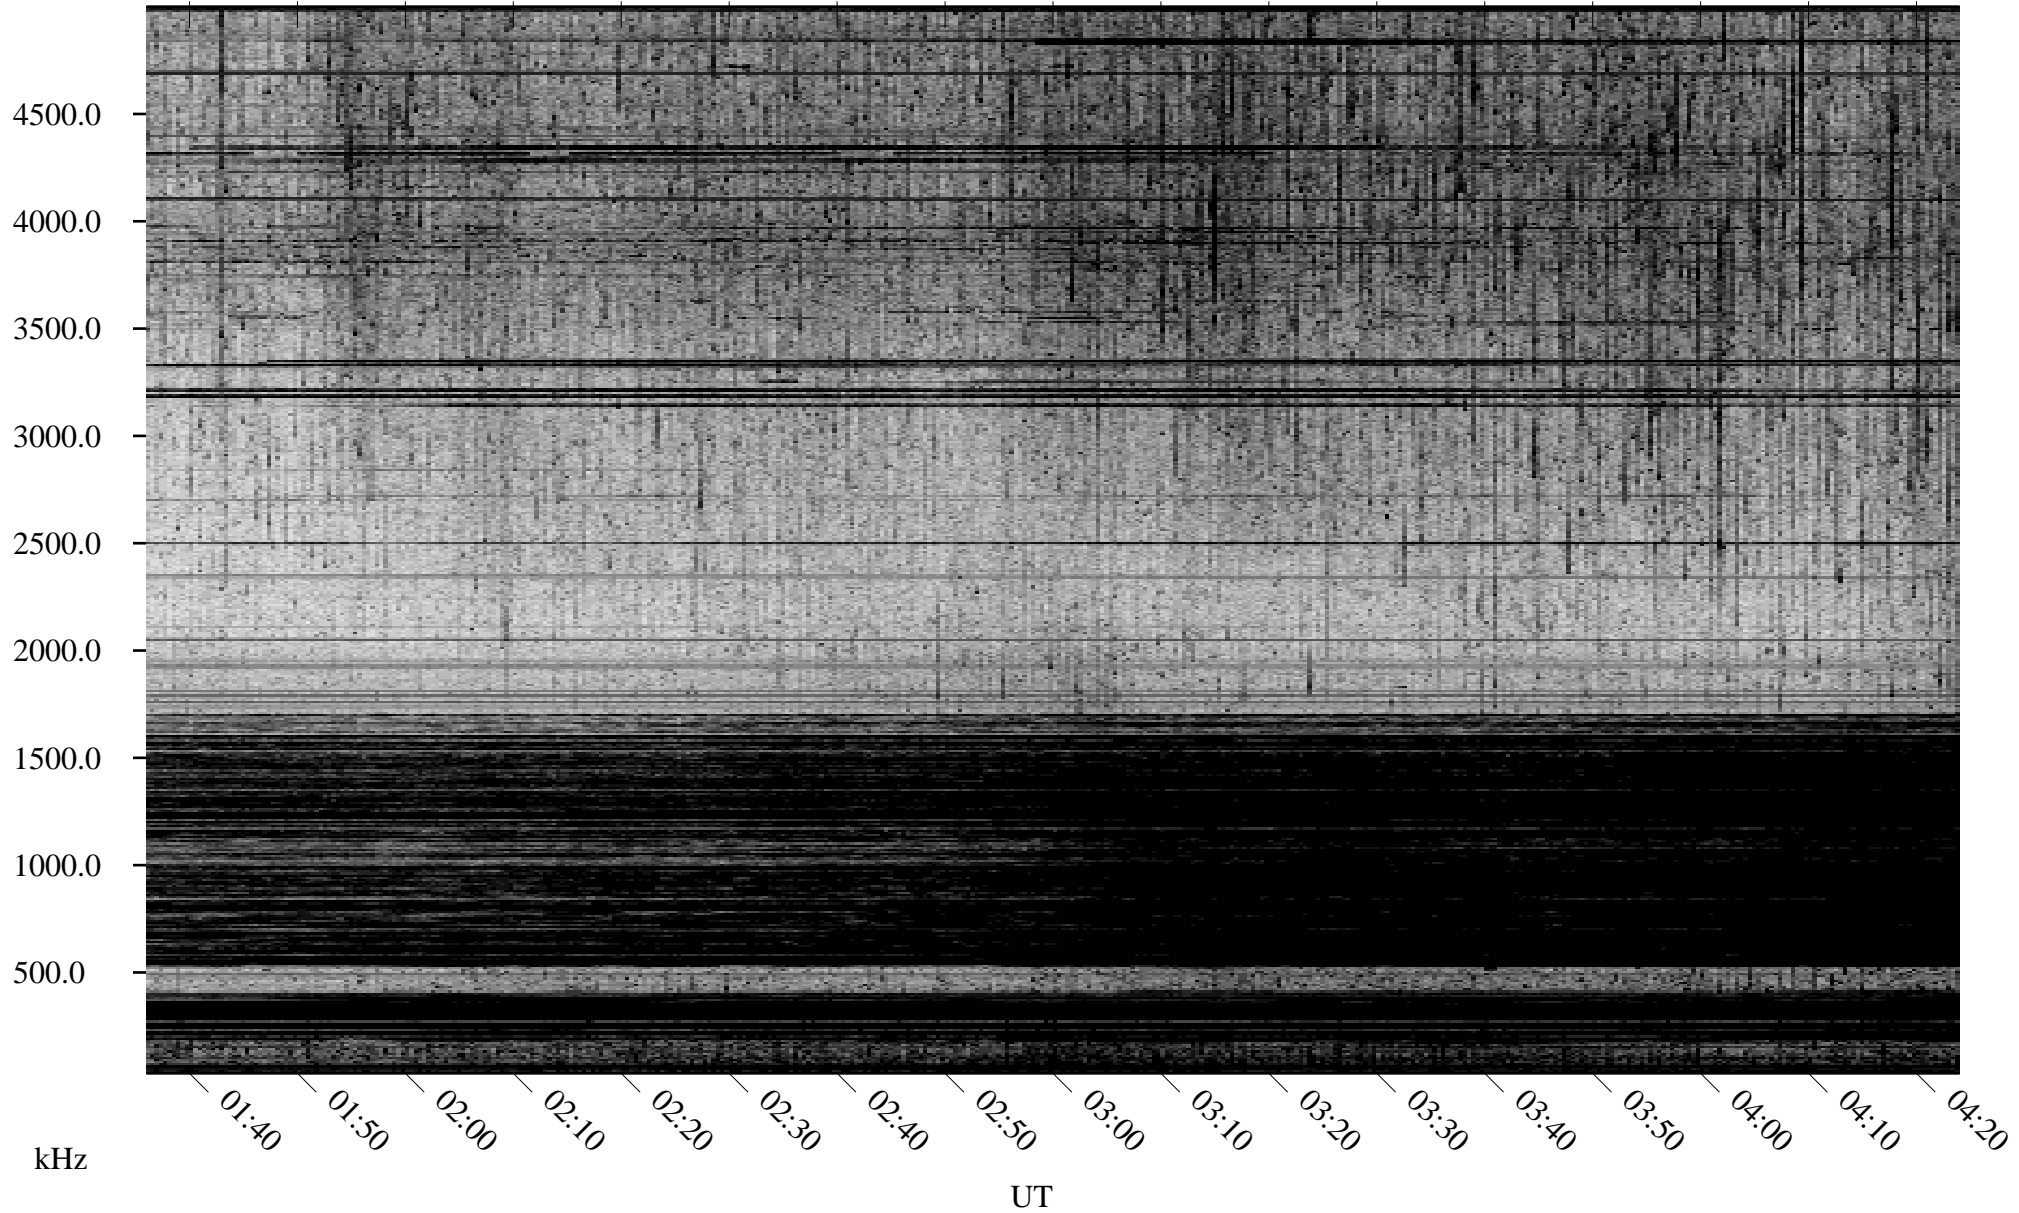

03/10/2010 Churchill, Manitoba

Linear Scale Black = 161 White = 15

ch10069l.r00SUm max_12

Page 1

03/10/2010 Churchill, Manitoba

Linear Scale Black = 161 White = 15

ch10069l.r00SUm max_12

Page 2

03/11/2010 Churchill, Manitoba

Linear Scale Black = 161 White = 15

ch10069l.r00SUm max_12

Page 3

03/11/2010 Churchill, Manitoba

Linear Scale Black = 161 White = 15

ch10069l.r00SUm max_12

Page 4

03/11/2010 Churchill, Manitoba

Linear Scale Black = 161 White = 15

ch10069l.r00SUm max_12

Page 5

03/11/2010 Churchill, Manitoba

Linear Scale Black = 161 White = 15

ch10069l.r00SUm max_12

Page 6

03/11/2010 Churchill, Manitoba

Linear Scale Black = 161 White = 15

ch10069l.r00SUm max_12

Page 7

03/11/2010 Churchill, Manitoba

Linear Scale Black = 161 White = 15

ch10069l.r00SUm max_12

Page 8