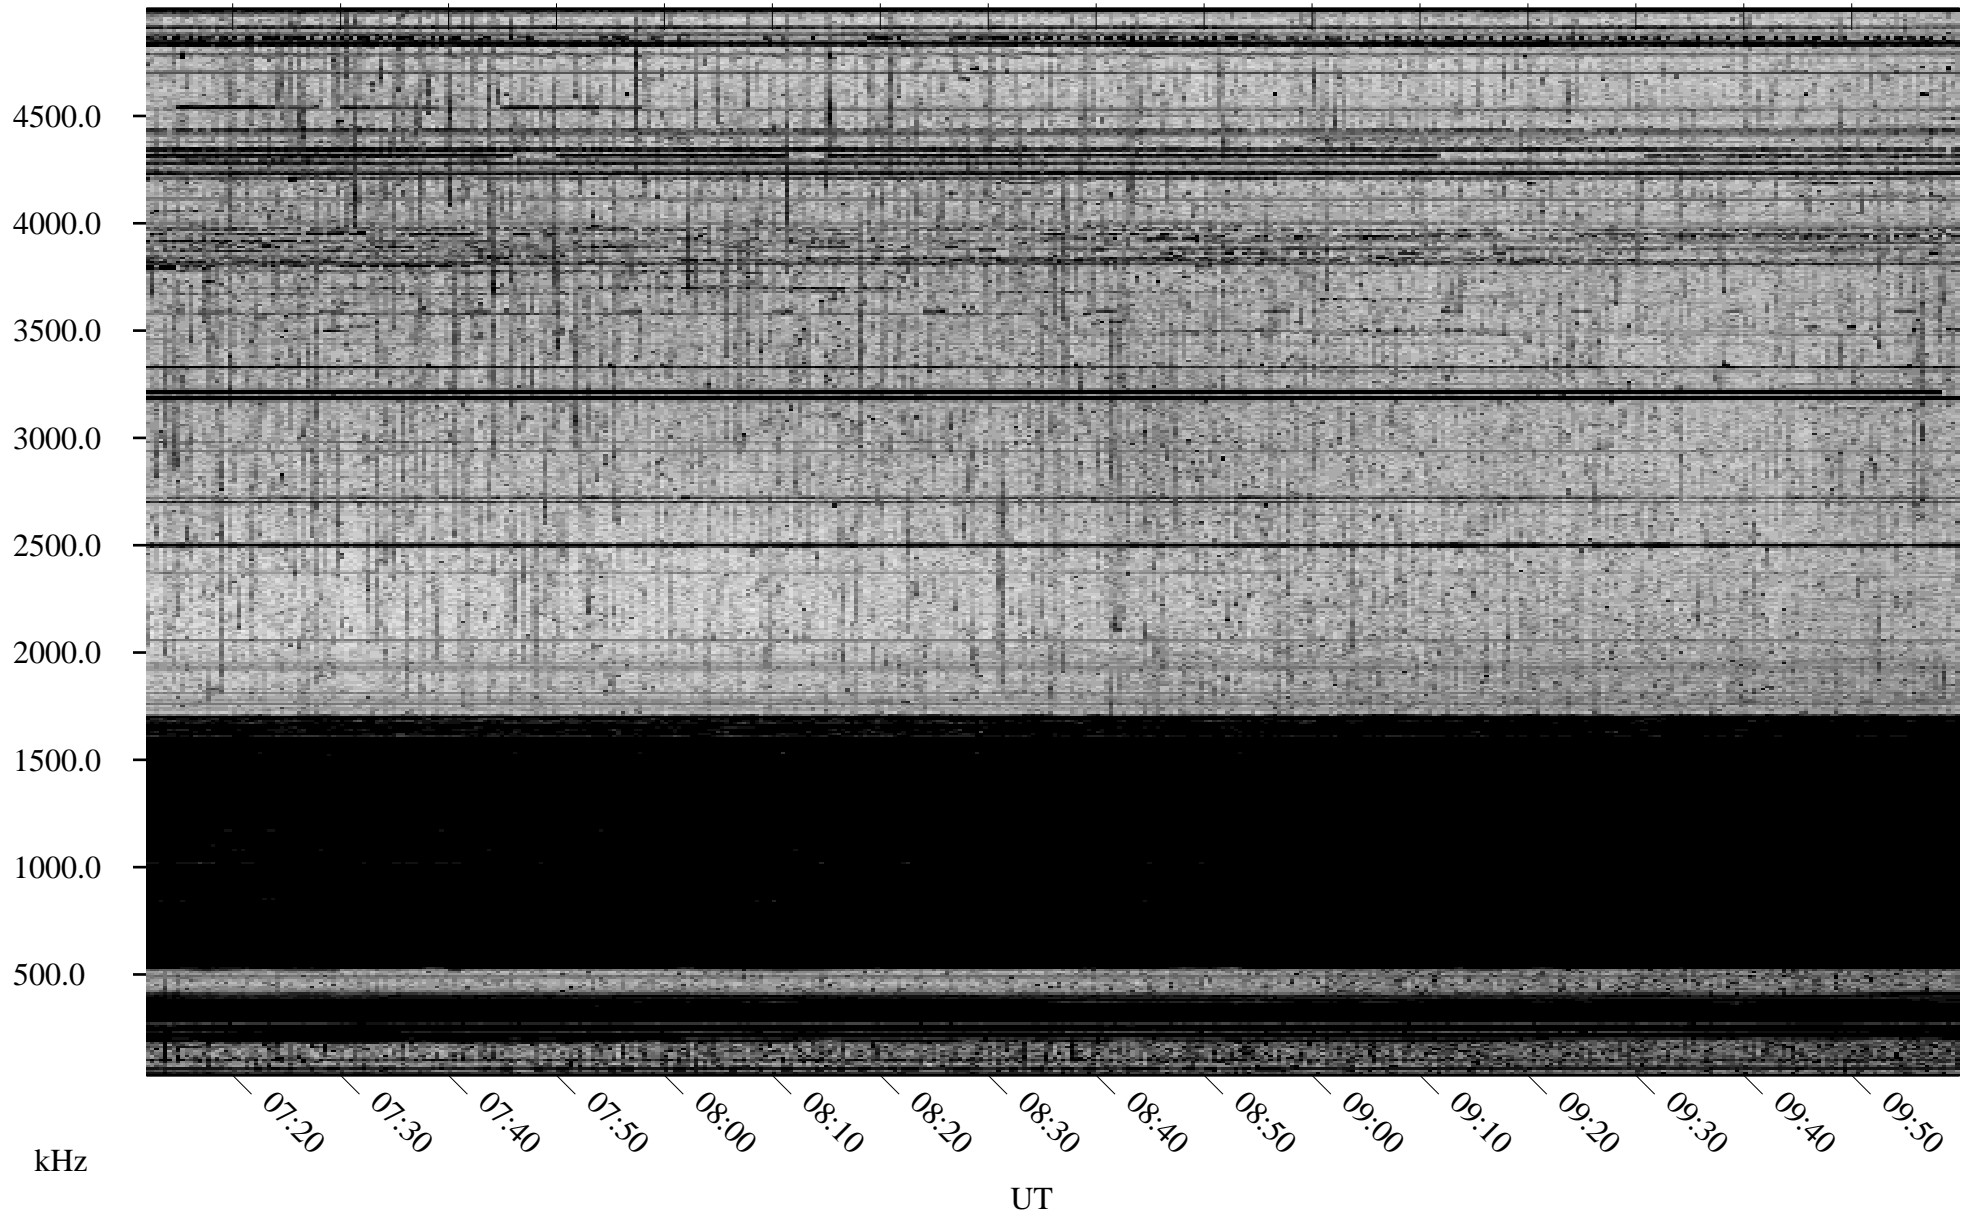

# 03/13/2010 Churchill, Manitoba

Linear Scale    Black = 161    White = 15

ch100711.r00SUm max\_12

Page 4

# 03/13/2010 Churchill, Manitoba

Linear Scale    Black = 161    White = 15

ch100711.r00SUm max\_12

Page 5

# 03/13/2010 Churchill, Manitoba

Linear Scale    Black = 161    White = 15

ch100711.r00SUm max\_12

Page 6