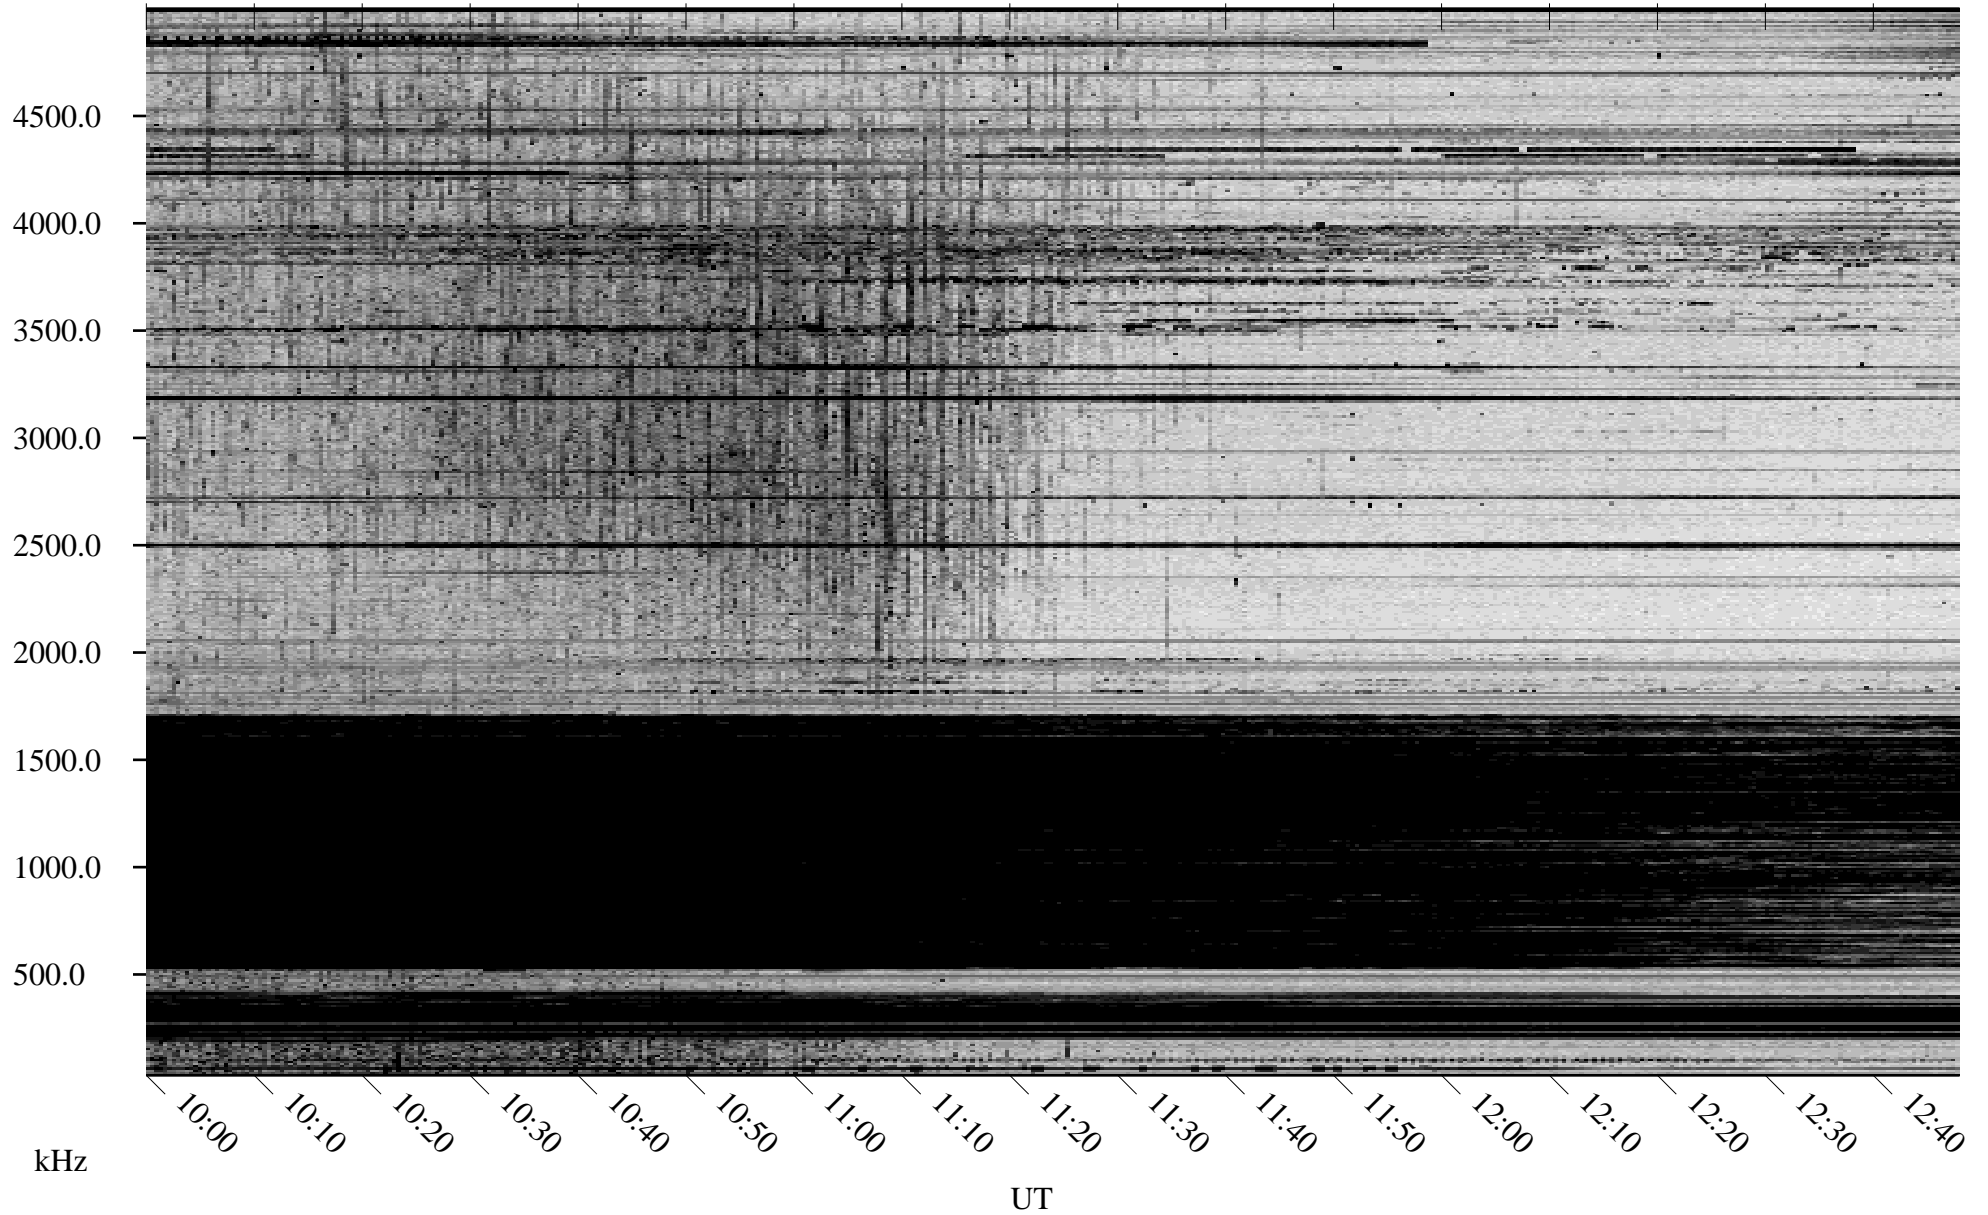

# 03/13/2010 Churchill, Manitoba

Linear Scale    Black = 161    White = 15

ch100711.r00SUm max\_12

Page 4

# 03/13/2010 Churchill, Manitoba

Linear Scale    Black = 161    White = 15

ch100711.r00SUm max\_12

Page 5

# 03/13/2010 Churchill, Manitoba

Linear Scale    Black = 161    White = 15

ch100711.r00SUm max\_12

Page 6

# 03/13/2010 Churchill, Manitoba

Linear Scale    Black = 161    White = 15

ch100711.r00SUm max\_12

Page 7