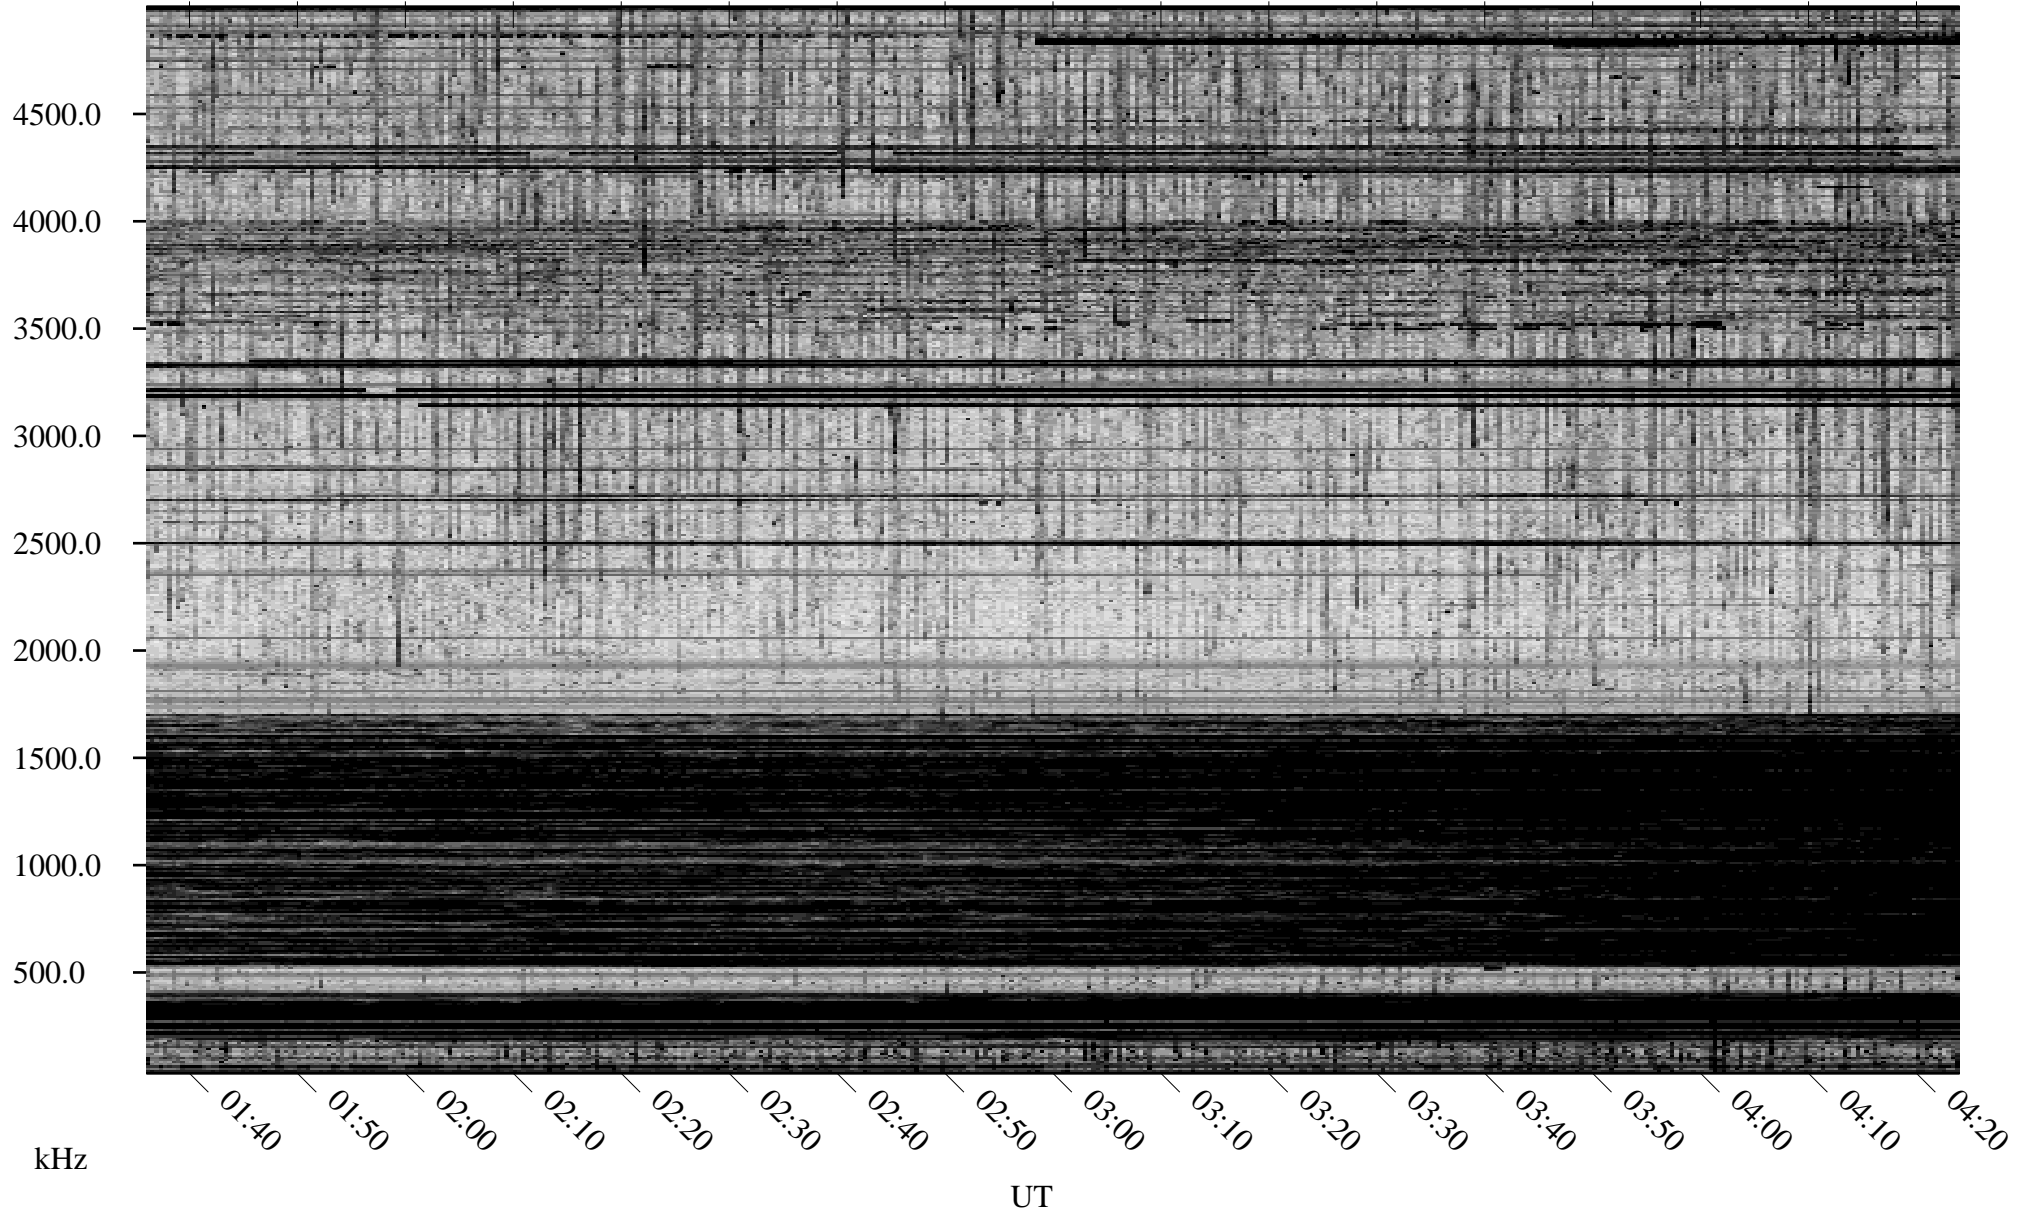

# 03/12/2010 Churchill, Manitoba

Linear Scale    Black = 161    White = 15

ch100711.r00SUm max\_12

Page 1

# 03/12/2010 Churchill, Manitoba

Linear Scale    Black = 161    White = 15

ch100711.r00SUm max\_12

Page 2

# 03/13/2010 Churchill, Manitoba

Linear Scale    Black = 161    White = 15

ch100711.r00SUm max\_12

Page 3

# 03/13/2010 Churchill, Manitoba

Linear Scale    Black = 161    White = 15

ch100711.r00SUm max\_12

Page 4