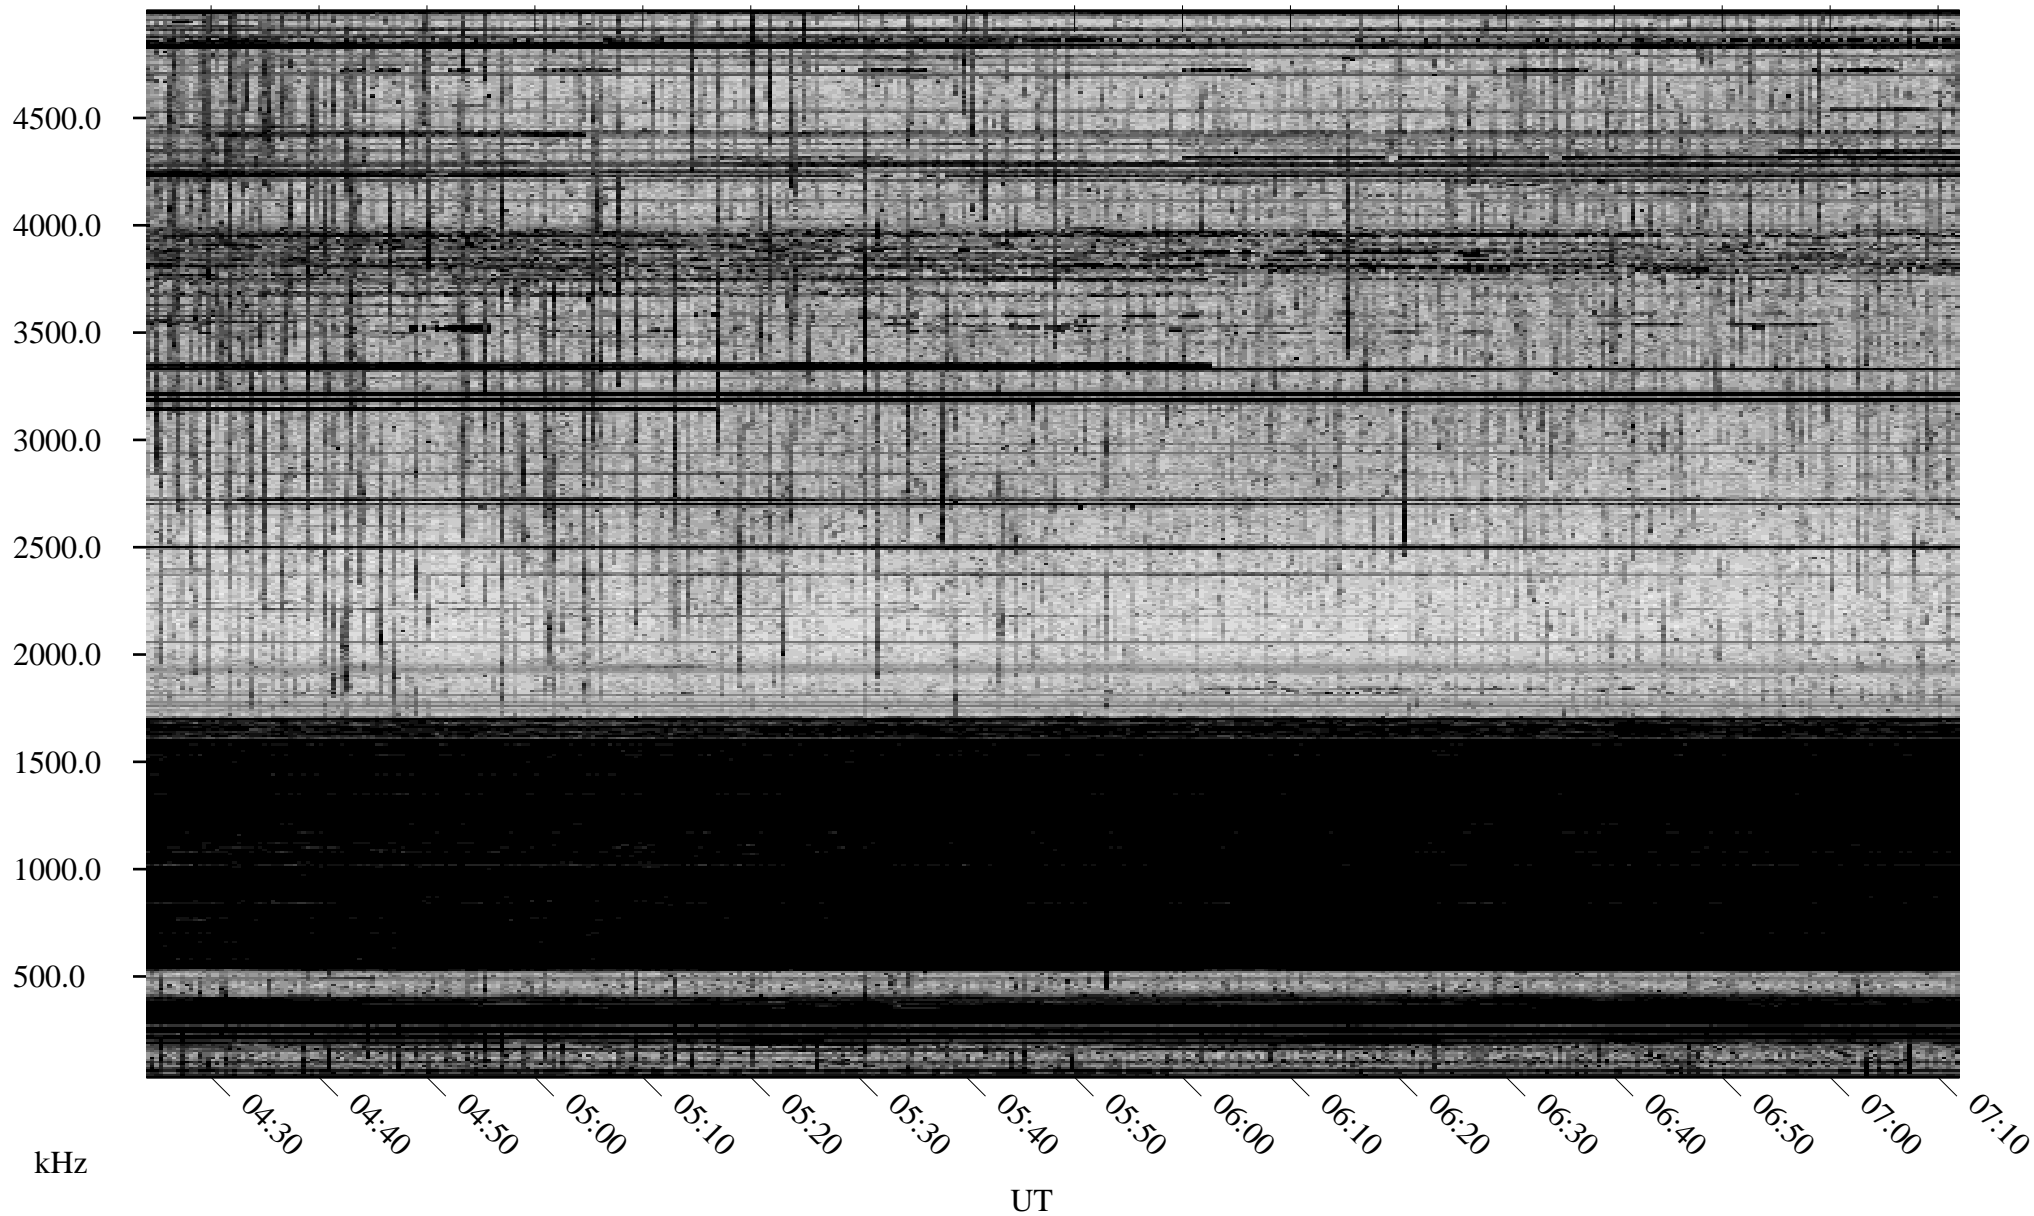

# 03/12/2010 Churchill, Manitoba

Linear Scale    Black = 161    White = 15

ch100711.r00SUm max\_12

Page 1

# 03/12/2010 Churchill, Manitoba

Linear Scale    Black = 161    White = 15

ch100711.r00SUm max\_12

Page 2

# 03/13/2010 Churchill, Manitoba

Linear Scale    Black = 161    White = 15

ch100711.r00SUm max\_12

Page 3

# 03/13/2010 Churchill, Manitoba

Linear Scale    Black = 161    White = 15

ch100711.r00SUm max\_12

Page 4