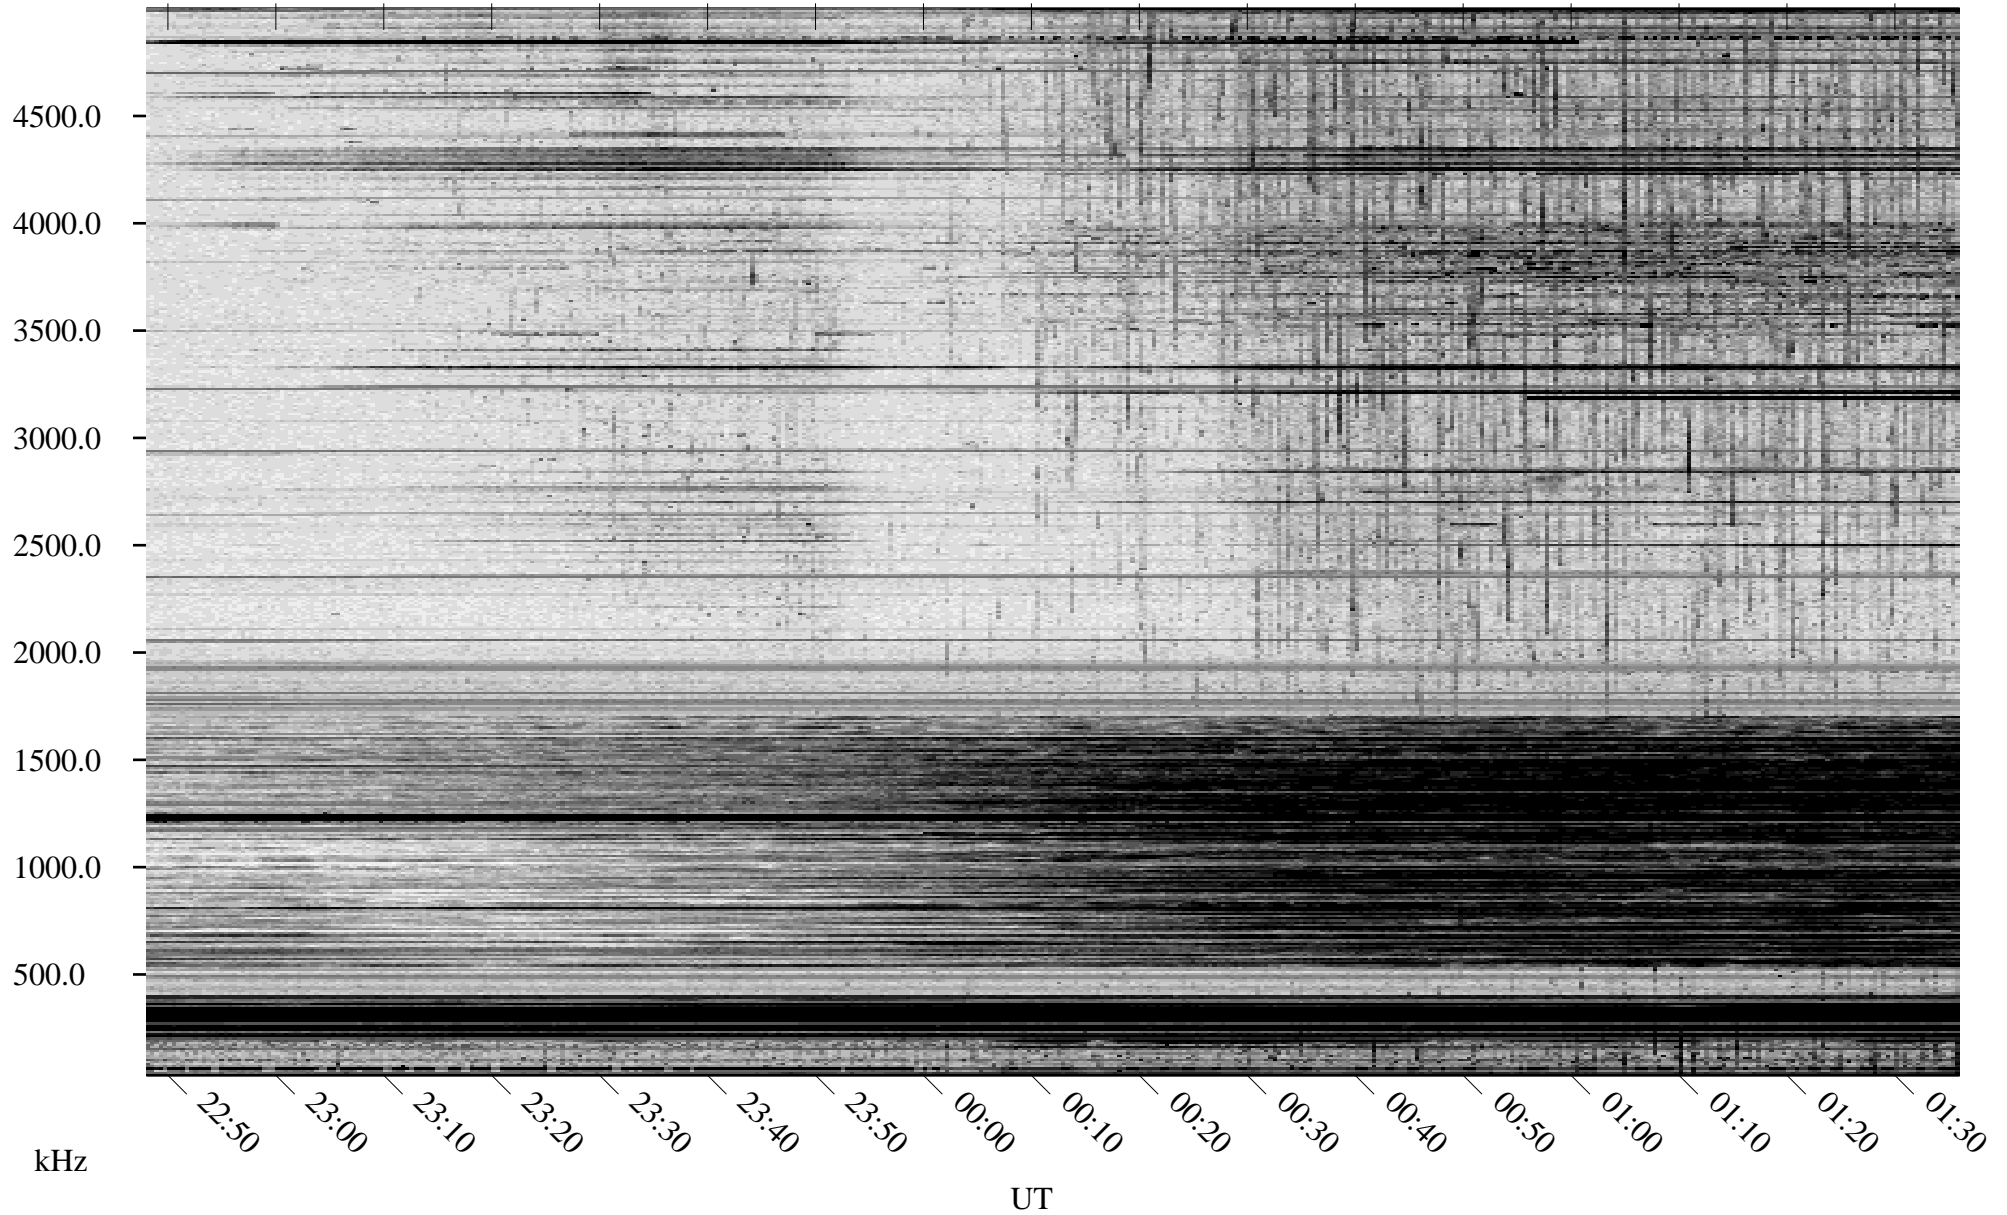

# 03/12/2010 Churchill, Manitoba

Linear Scale    Black = 161    White = 15

ch100711.r00SUm max\_12

Page 1

# 03/12/2010 Churchill, Manitoba

Linear Scale    Black = 161    White = 15

ch100711.r00SUm max\_12

Page 2

# 03/13/2010 Churchill, Manitoba

Linear Scale    Black = 161    White = 15

ch100711.r00SUm max\_12

Page 3

# 03/13/2010 Churchill, Manitoba

Linear Scale    Black = 161    White = 15

ch100711.r00SUm max\_12

Page 4