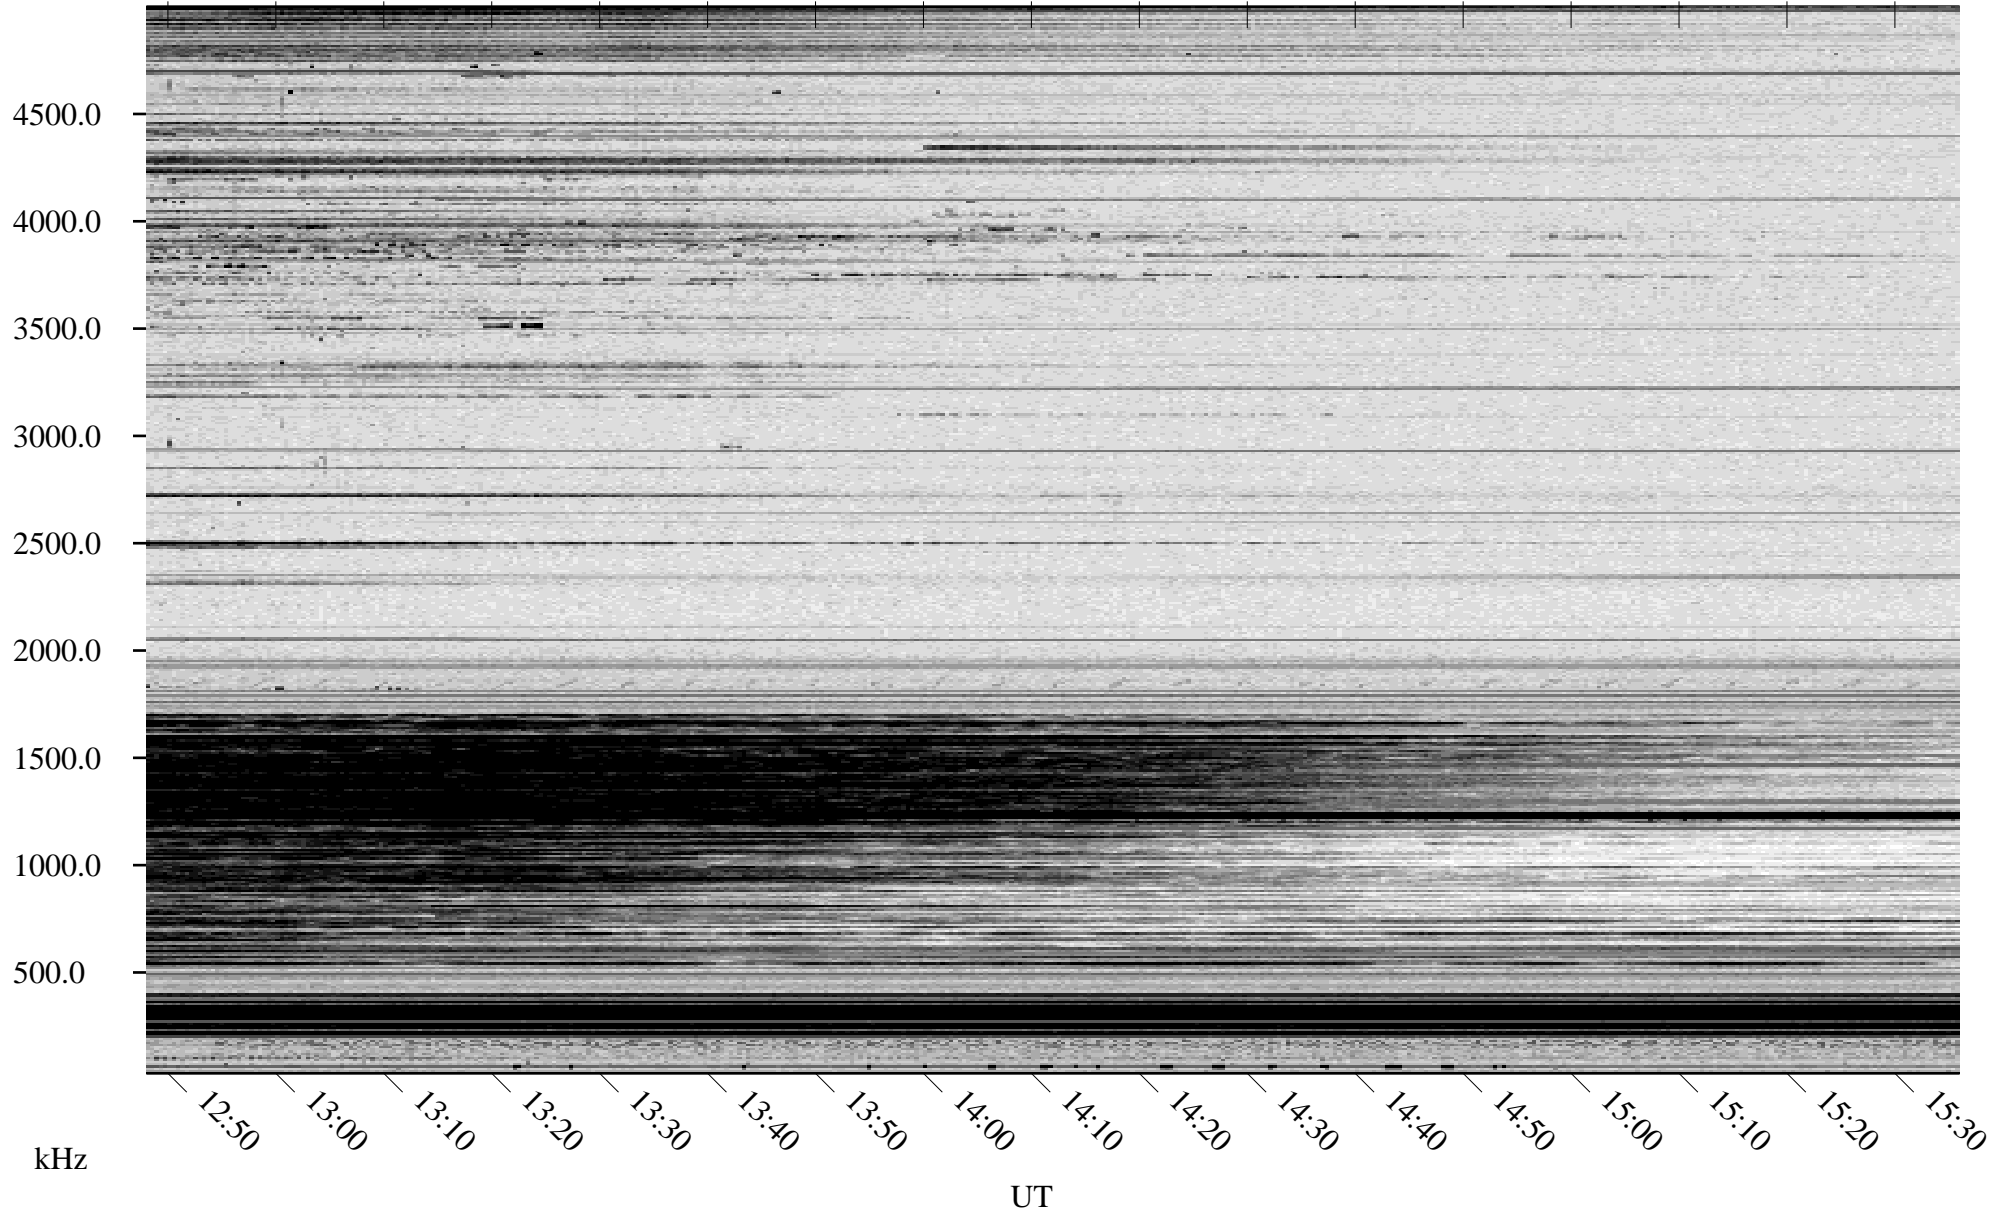

# 03/13/2010 Churchill, Manitoba

Linear Scale    Black = 161    White = 15

ch100711.r00SUm max\_12

Page 5

# 03/13/2010 Churchill, Manitoba

Linear Scale    Black = 161    White = 15

ch100711.r00SUm max\_12

Page 6

# 03/13/2010 Churchill, Manitoba

Linear Scale    Black = 161    White = 15

ch100711.r00SUm max\_12

Page 7

# 03/13/2010 Churchill, Manitoba

Linear Scale    Black = 161    White = 15

ch100711.r00SUm max\_12

Page 8