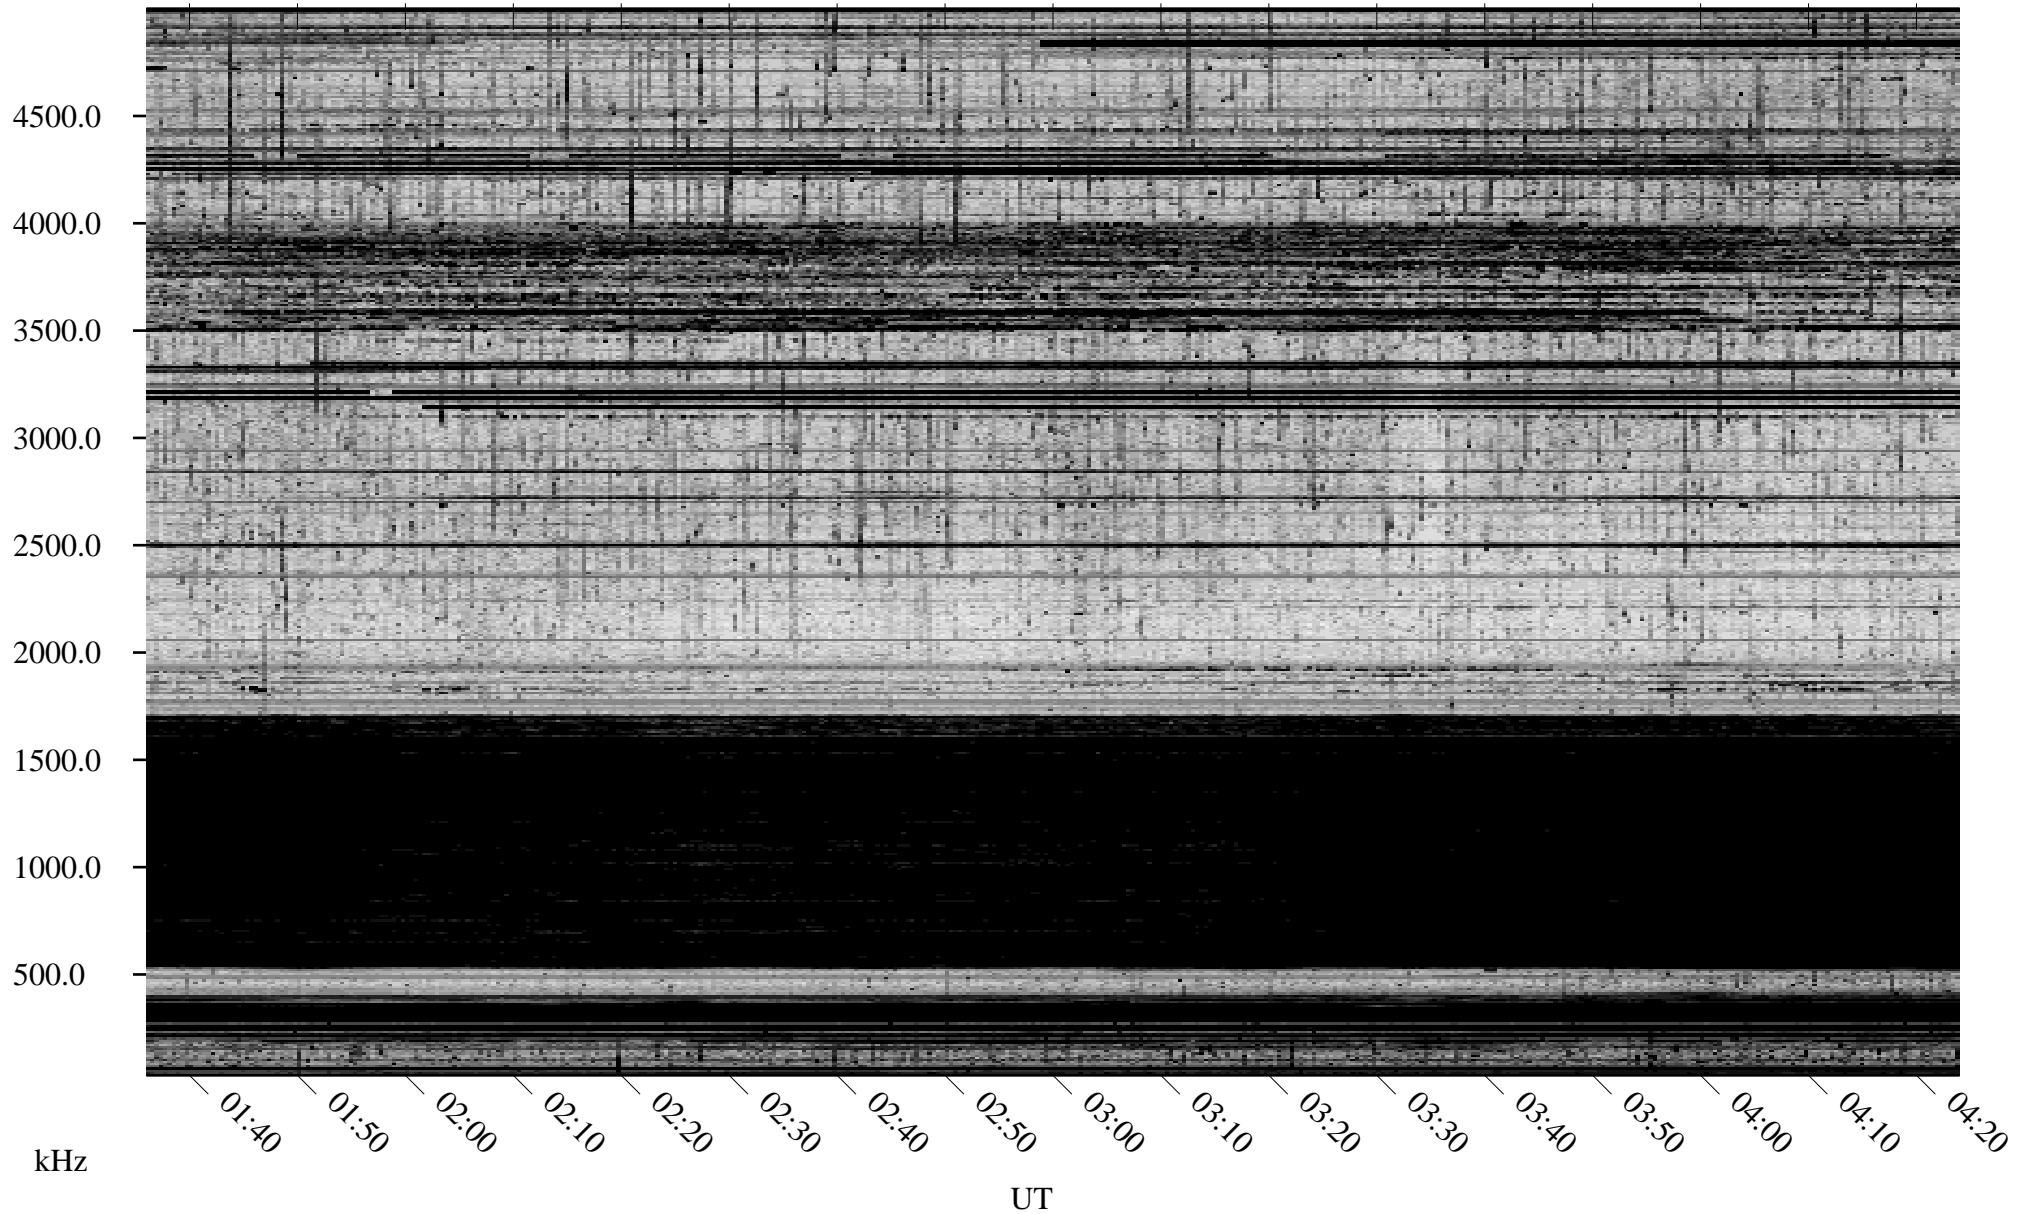

03/13/2010 Churchill, Manitoba

Linear Scale Black = 161 White = 15

ch10072l.r00SUm max_12

Page 1

03/13/2010 Churchill, Manitoba

Linear Scale Black = 161 White = 15

ch10072l.r00SUm max_12

Page 2

03/14/2010 Churchill, Manitoba

Linear Scale Black = 161 White = 15

ch10072l.r00SUm max_12

Page 3

03/14/2010 Churchill, Manitoba

Linear Scale Black = 161 White = 15

ch10072l.r00SUm max_12

Page 4

03/14/2010 Churchill, Manitoba

Linear Scale Black = 161 White = 15

ch10072l.r00SUm max_12

Page 5

03/14/2010 Churchill, Manitoba

Linear Scale Black = 161 White = 15

ch10072l.r00SUm max_12

Page 6

03/14/2010 Churchill, Manitoba

Linear Scale Black = 161 White = 15

ch10072l.r00SUm max_12

Page 7

03/14/2010 Churchill, Manitoba

Linear Scale Black = 161 White = 15

ch10072l.r00SUm max_12

Page 8