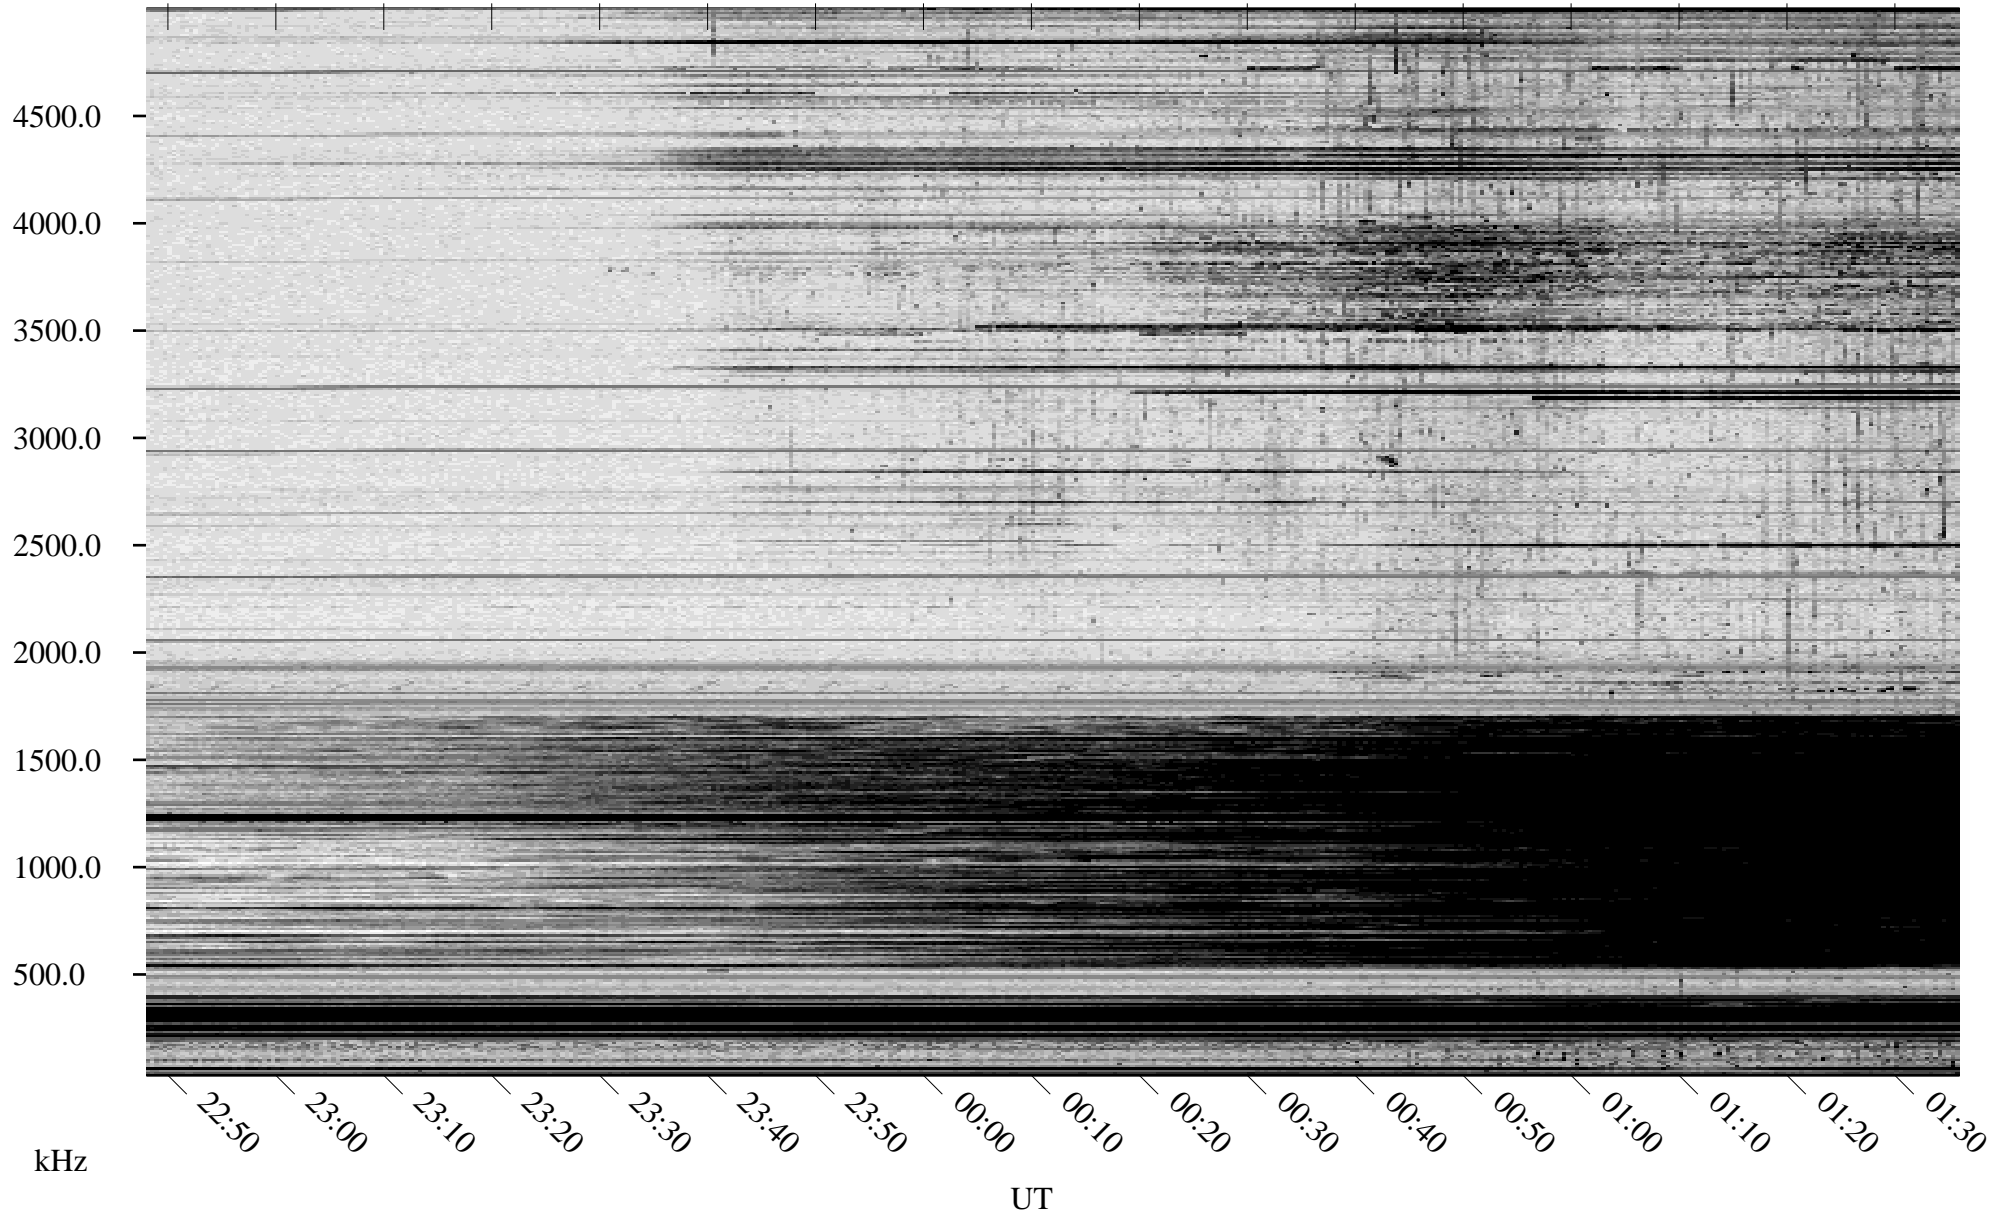

03/13/2010 Churchill, Manitoba

Linear Scale Black = 161 White = 15

ch10072l.r00SUm max_12

Page 1

03/13/2010 Churchill, Manitoba

Linear Scale Black = 161 White = 15

ch10072l.r00SUm max_12

Page 2

03/14/2010 Churchill, Manitoba

Linear Scale Black = 161 White = 15

ch10072l.r00SUm max_12

Page 3

03/14/2010 Churchill, Manitoba

Linear Scale Black = 161 White = 15

ch10072l.r00SUm max_12

Page 4

03/14/2010 Churchill, Manitoba

Linear Scale Black = 161 White = 15

ch10072l.r00SUm max_12

Page 5

03/14/2010 Churchill, Manitoba

Linear Scale Black = 161 White = 15

ch10072l.r00SUm max_12

Page 6

03/14/2010 Churchill, Manitoba

Linear Scale Black = 161 White = 15

ch10072l.r00SUm max_12

Page 7

03/14/2010 Churchill, Manitoba

Linear Scale Black = 161 White = 15

ch10072l.r00SUm max_12

Page 8