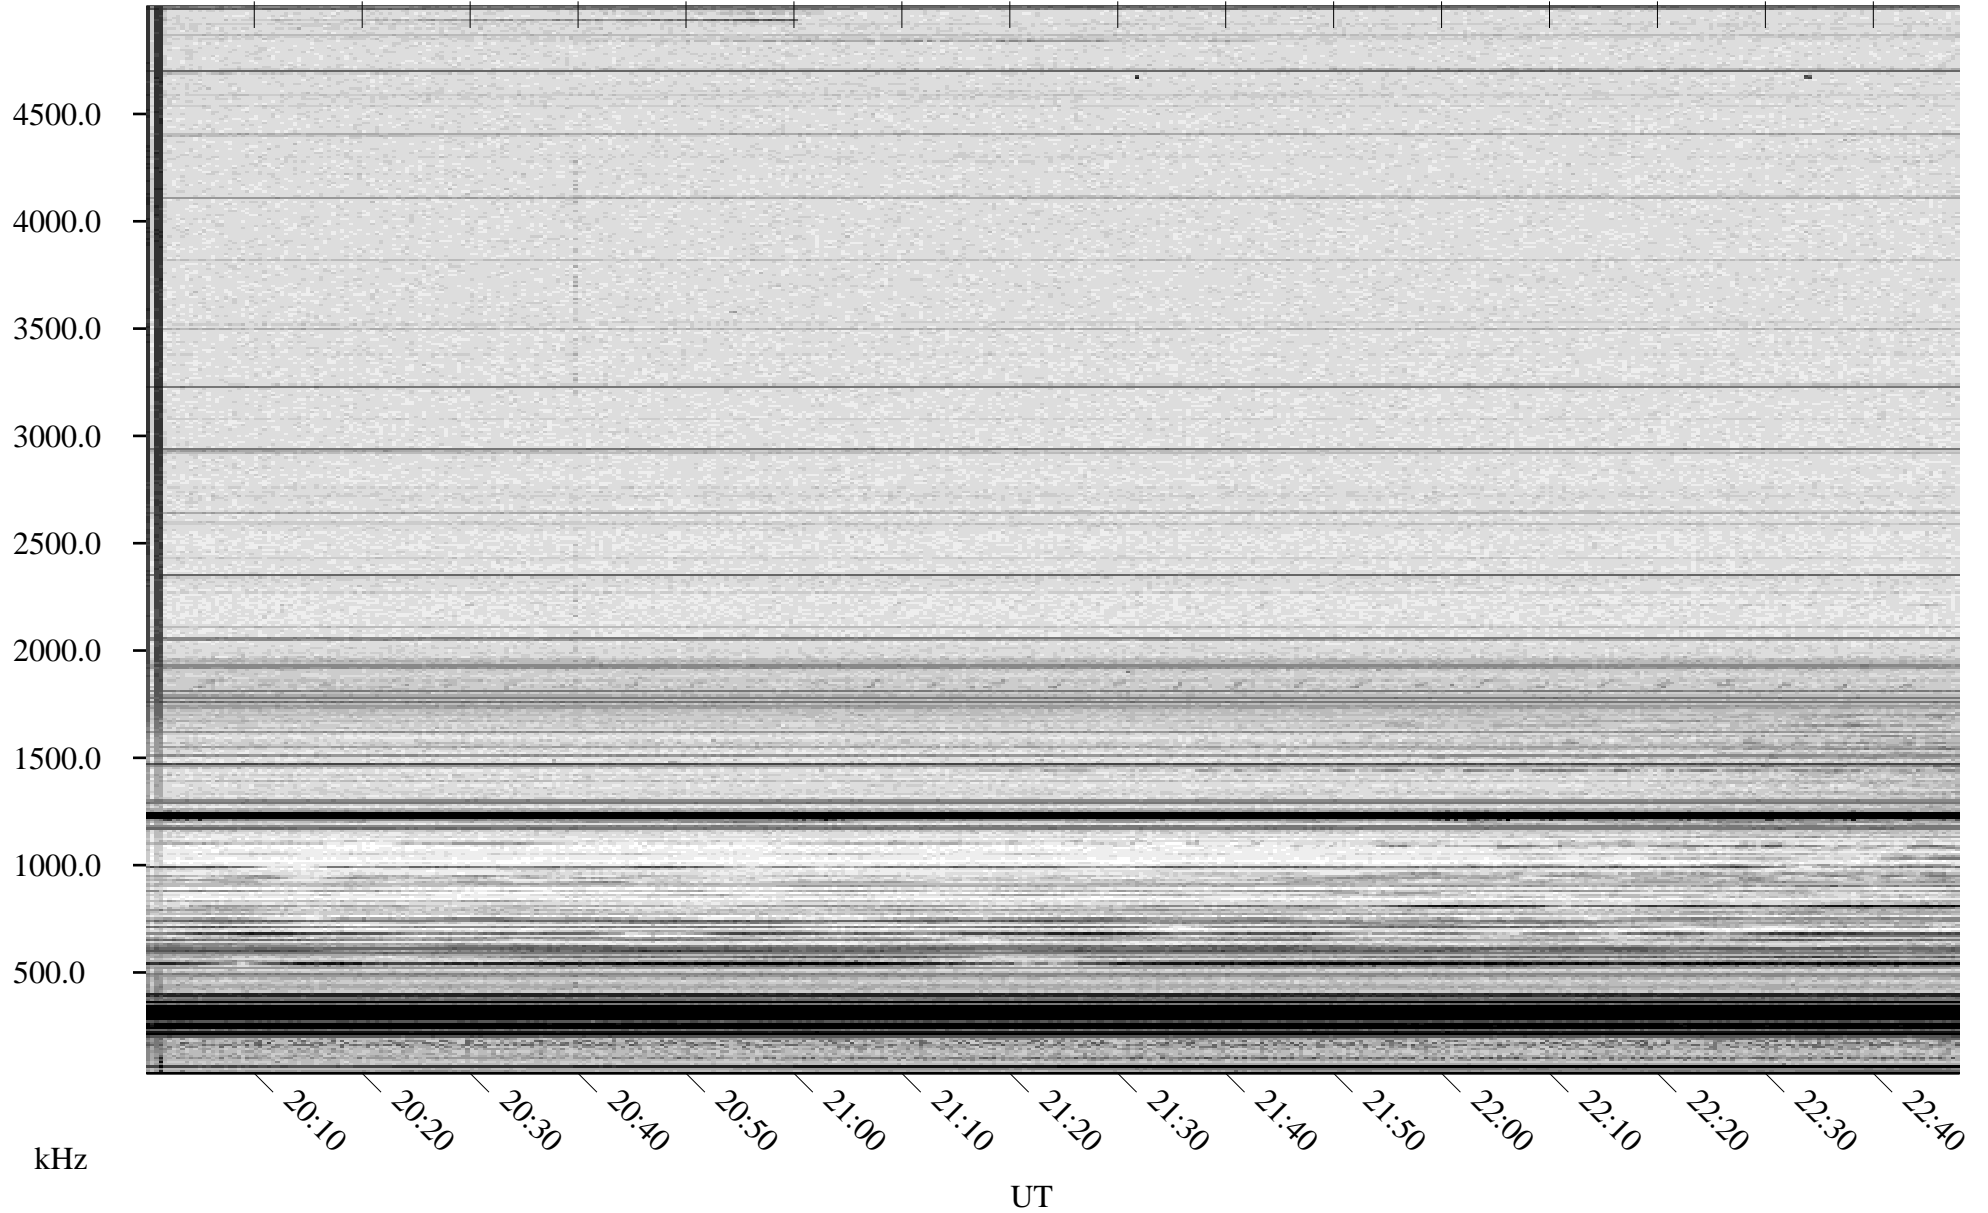

03/13/2010 Churchill, Manitoba

Linear Scale Black = 161 White = 15

ch10072l.r00SUm max_12

Page 1

03/13/2010 Churchill, Manitoba

Linear Scale Black = 161 White = 15

ch10072l.r00SUm max_12

Page 2

03/14/2010 Churchill, Manitoba

Linear Scale Black = 161 White = 15

ch10072l.r00SUm max_12

Page 3

03/14/2010 Churchill, Manitoba

Linear Scale Black = 161 White = 15

ch10072l.r00SUm max_12

Page 4

03/14/2010 Churchill, Manitoba

Linear Scale Black = 161 White = 15

ch10072l.r00SUm max_12

Page 5

03/14/2010 Churchill, Manitoba

Linear Scale Black = 161 White = 15

ch10072l.r00SUm max_12

Page 6

03/14/2010 Churchill, Manitoba

Linear Scale Black = 161 White = 15

ch10072l.r00SUm max_12

Page 7

03/14/2010 Churchill, Manitoba

Linear Scale Black = 161 White = 15

ch10072l.r00SUm max_12

Page 8