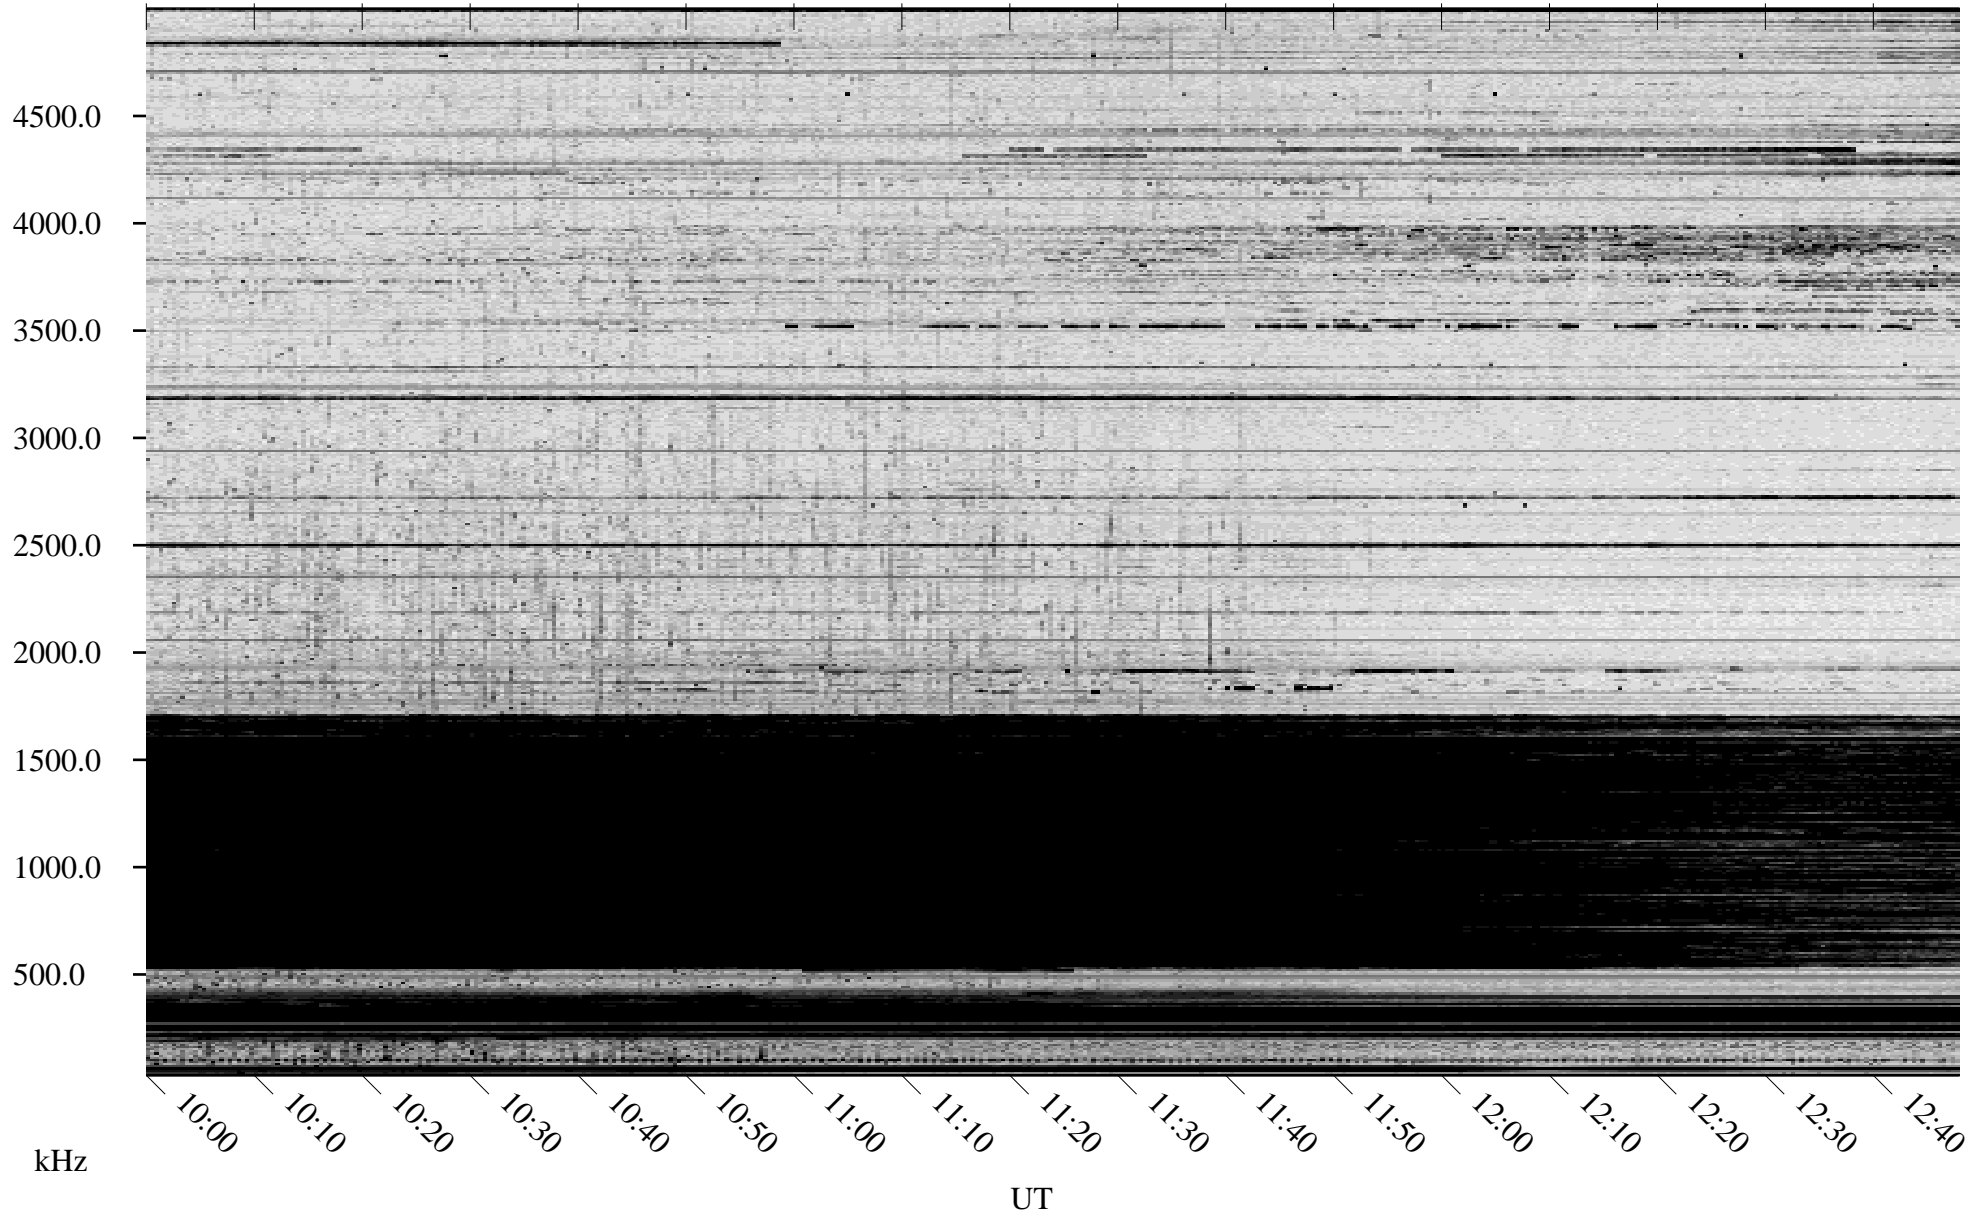

03/13/2010 Churchill, Manitoba

Linear Scale Black = 161 White = 15

ch10072l.r00SUm max_12

Page 1

03/13/2010 Churchill, Manitoba

Linear Scale Black = 161 White = 15

ch10072l.r00SUm max_12

Page 2

03/14/2010 Churchill, Manitoba

Linear Scale Black = 161 White = 15

ch10072l.r00SUm max_12

Page 3

03/14/2010 Churchill, Manitoba

Linear Scale Black = 161 White = 15

ch10072l.r00SUm max_12

Page 4

03/14/2010 Churchill, Manitoba

Linear Scale Black = 161 White = 15

ch10072l.r00SUm max_12

Page 5

03/14/2010 Churchill, Manitoba

Linear Scale Black = 161 White = 15

ch10072l.r00SUm max_12

Page 6

03/14/2010 Churchill, Manitoba

Linear Scale Black = 161 White = 15

ch10072l.r00SUm max_12

Page 7

03/14/2010 Churchill, Manitoba

Linear Scale Black = 161 White = 15

ch10072l.r00SUm max_12

Page 8