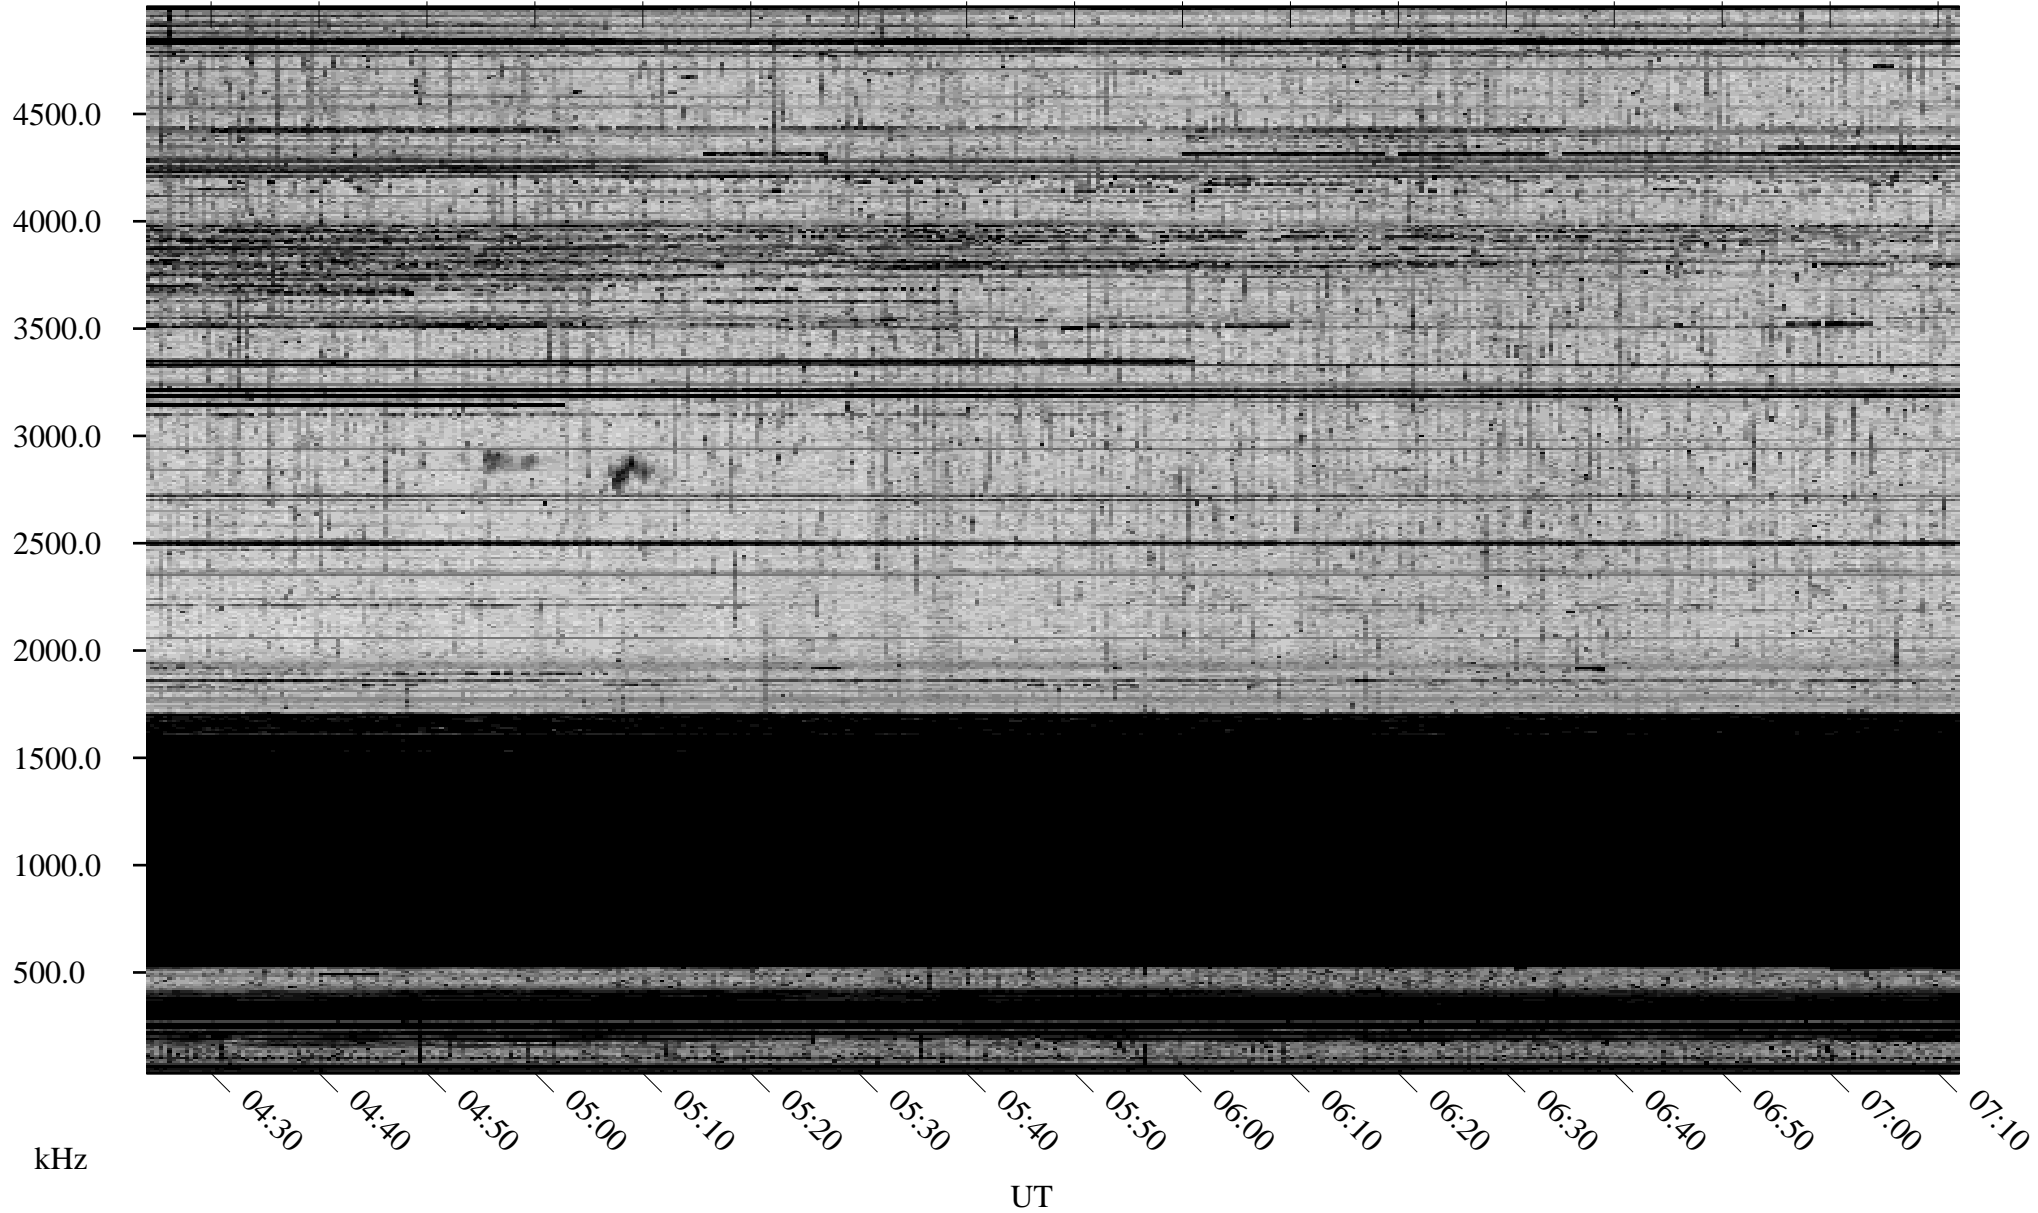

03/13/2010 Churchill, Manitoba

Linear Scale Black = 161 White = 15

ch10072l.r00SUm max_12

Page 1

03/13/2010 Churchill, Manitoba

Linear Scale Black = 161 White = 15

ch10072l.r00SUm max_12

Page 2

03/14/2010 Churchill, Manitoba

Linear Scale Black = 161 White = 15

ch10072l.r00SUm max_12

Page 3

03/14/2010 Churchill, Manitoba

Linear Scale Black = 161 White = 15

ch10072l.r00SUm max_12

Page 4

03/14/2010 Churchill, Manitoba

Linear Scale Black = 161 White = 15

ch10072l.r00SUm max_12

Page 5

03/14/2010 Churchill, Manitoba

Linear Scale Black = 161 White = 15

ch10072l.r00SUm max_12

Page 6

03/14/2010 Churchill, Manitoba

Linear Scale Black = 161 White = 15

ch10072l.r00SUm max_12

Page 7

03/14/2010 Churchill, Manitoba

Linear Scale Black = 161 White = 15

ch10072l.r00SUm max_12

Page 8