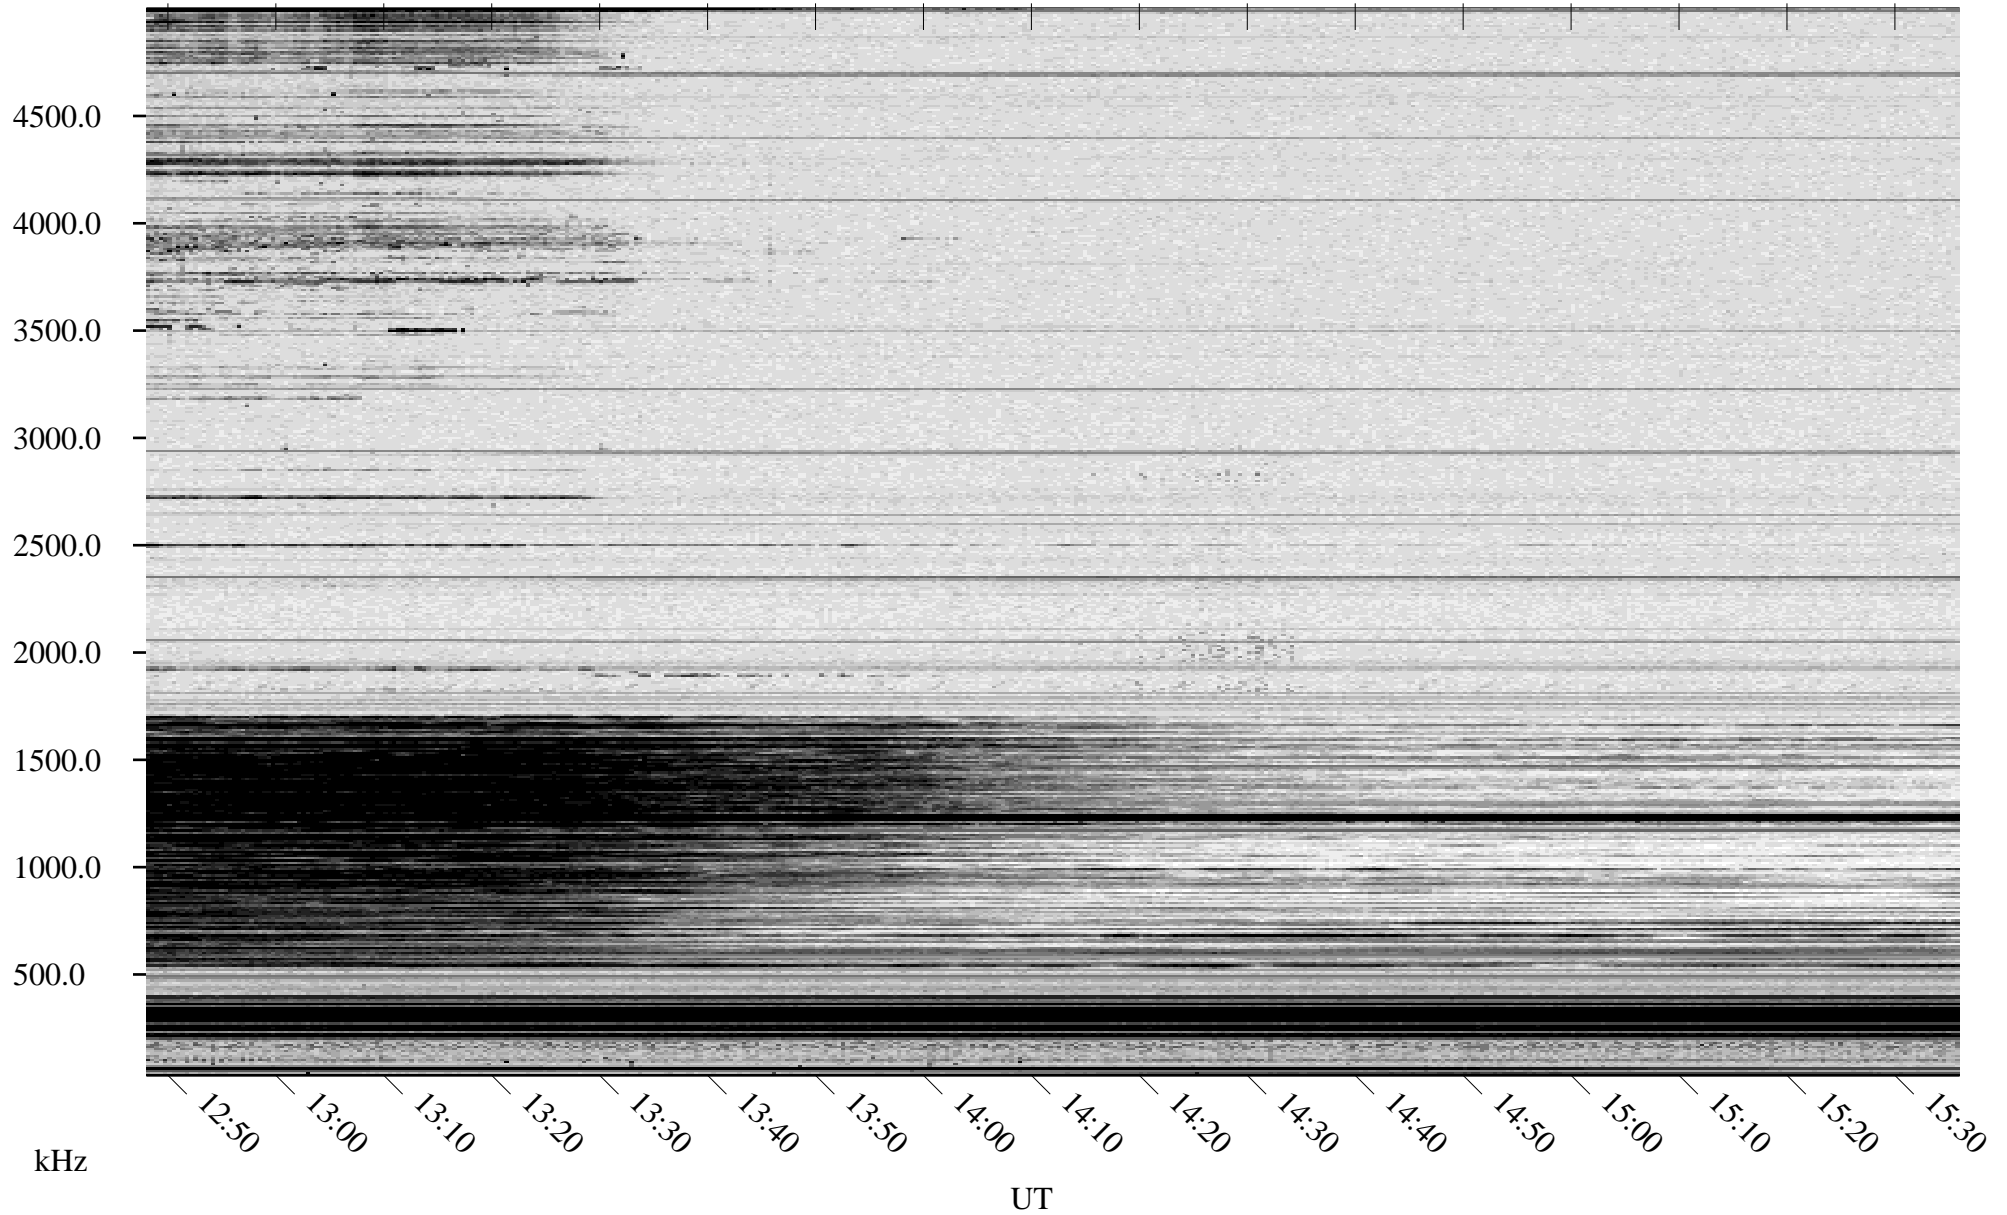

03/13/2010 Churchill, Manitoba

Linear Scale Black = 161 White = 15

ch10072l.r00SUm max_12

Page 1

03/13/2010 Churchill, Manitoba

Linear Scale Black = 161 White = 15

ch10072l.r00SUm max_12

Page 2

03/14/2010 Churchill, Manitoba

Linear Scale Black = 161 White = 15

ch10072l.r00SUm max_12

Page 3

03/14/2010 Churchill, Manitoba

Linear Scale Black = 161 White = 15

ch10072l.r00SUm max_12

Page 4

03/14/2010 Churchill, Manitoba

Linear Scale Black = 161 White = 15

ch10072l.r00SUm max_12

Page 5

03/14/2010 Churchill, Manitoba

Linear Scale Black = 161 White = 15

ch10072l.r00SUm max_12

Page 6

03/14/2010 Churchill, Manitoba

Linear Scale Black = 161 White = 15

ch10072l.r00SUm max_12

Page 7

03/14/2010 Churchill, Manitoba

Linear Scale Black = 161 White = 15

ch10072l.r00SUm max_12

Page 8