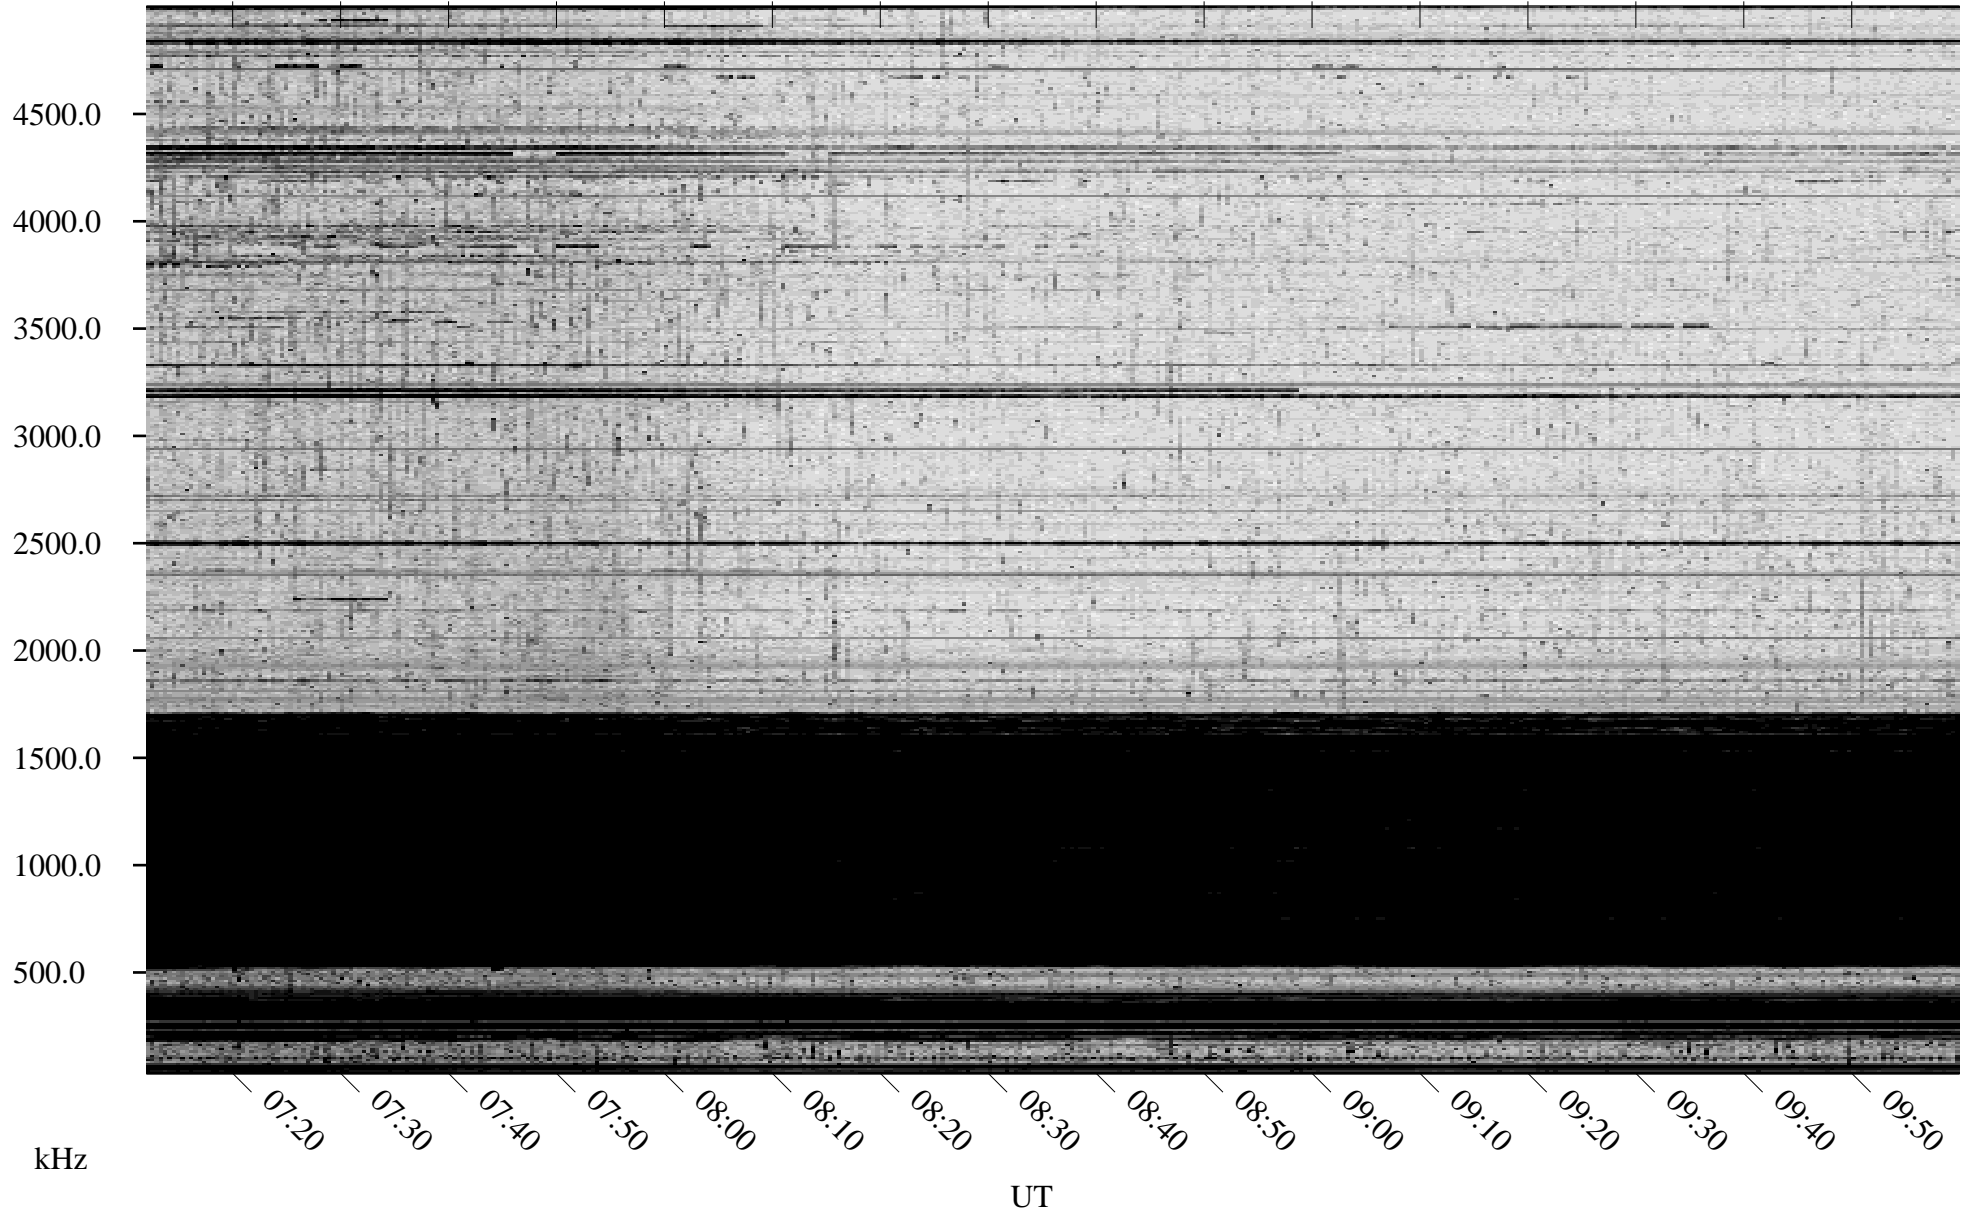

03/13/2010 Churchill, Manitoba

Linear Scale Black = 161 White = 15

ch10072l.r00SUm max_12

Page 1

03/13/2010 Churchill, Manitoba

Linear Scale Black = 161 White = 15

ch10072l.r00SUm max_12

Page 2

03/14/2010 Churchill, Manitoba

Linear Scale Black = 161 White = 15

ch10072l.r00SUm max_12

Page 3

03/14/2010 Churchill, Manitoba

Linear Scale Black = 161 White = 15

ch10072l.r00SUm max_12

Page 4

03/14/2010 Churchill, Manitoba

Linear Scale Black = 161 White = 15

ch10072l.r00SUm max_12

Page 5

03/14/2010 Churchill, Manitoba

Linear Scale Black = 161 White = 15

ch10072l.r00SUm max_12

Page 6

03/14/2010 Churchill, Manitoba

Linear Scale Black = 161 White = 15

ch10072l.r00SUm max_12

Page 7

03/14/2010 Churchill, Manitoba

Linear Scale Black = 161 White = 15

ch10072l.r00SUm max_12

Page 8