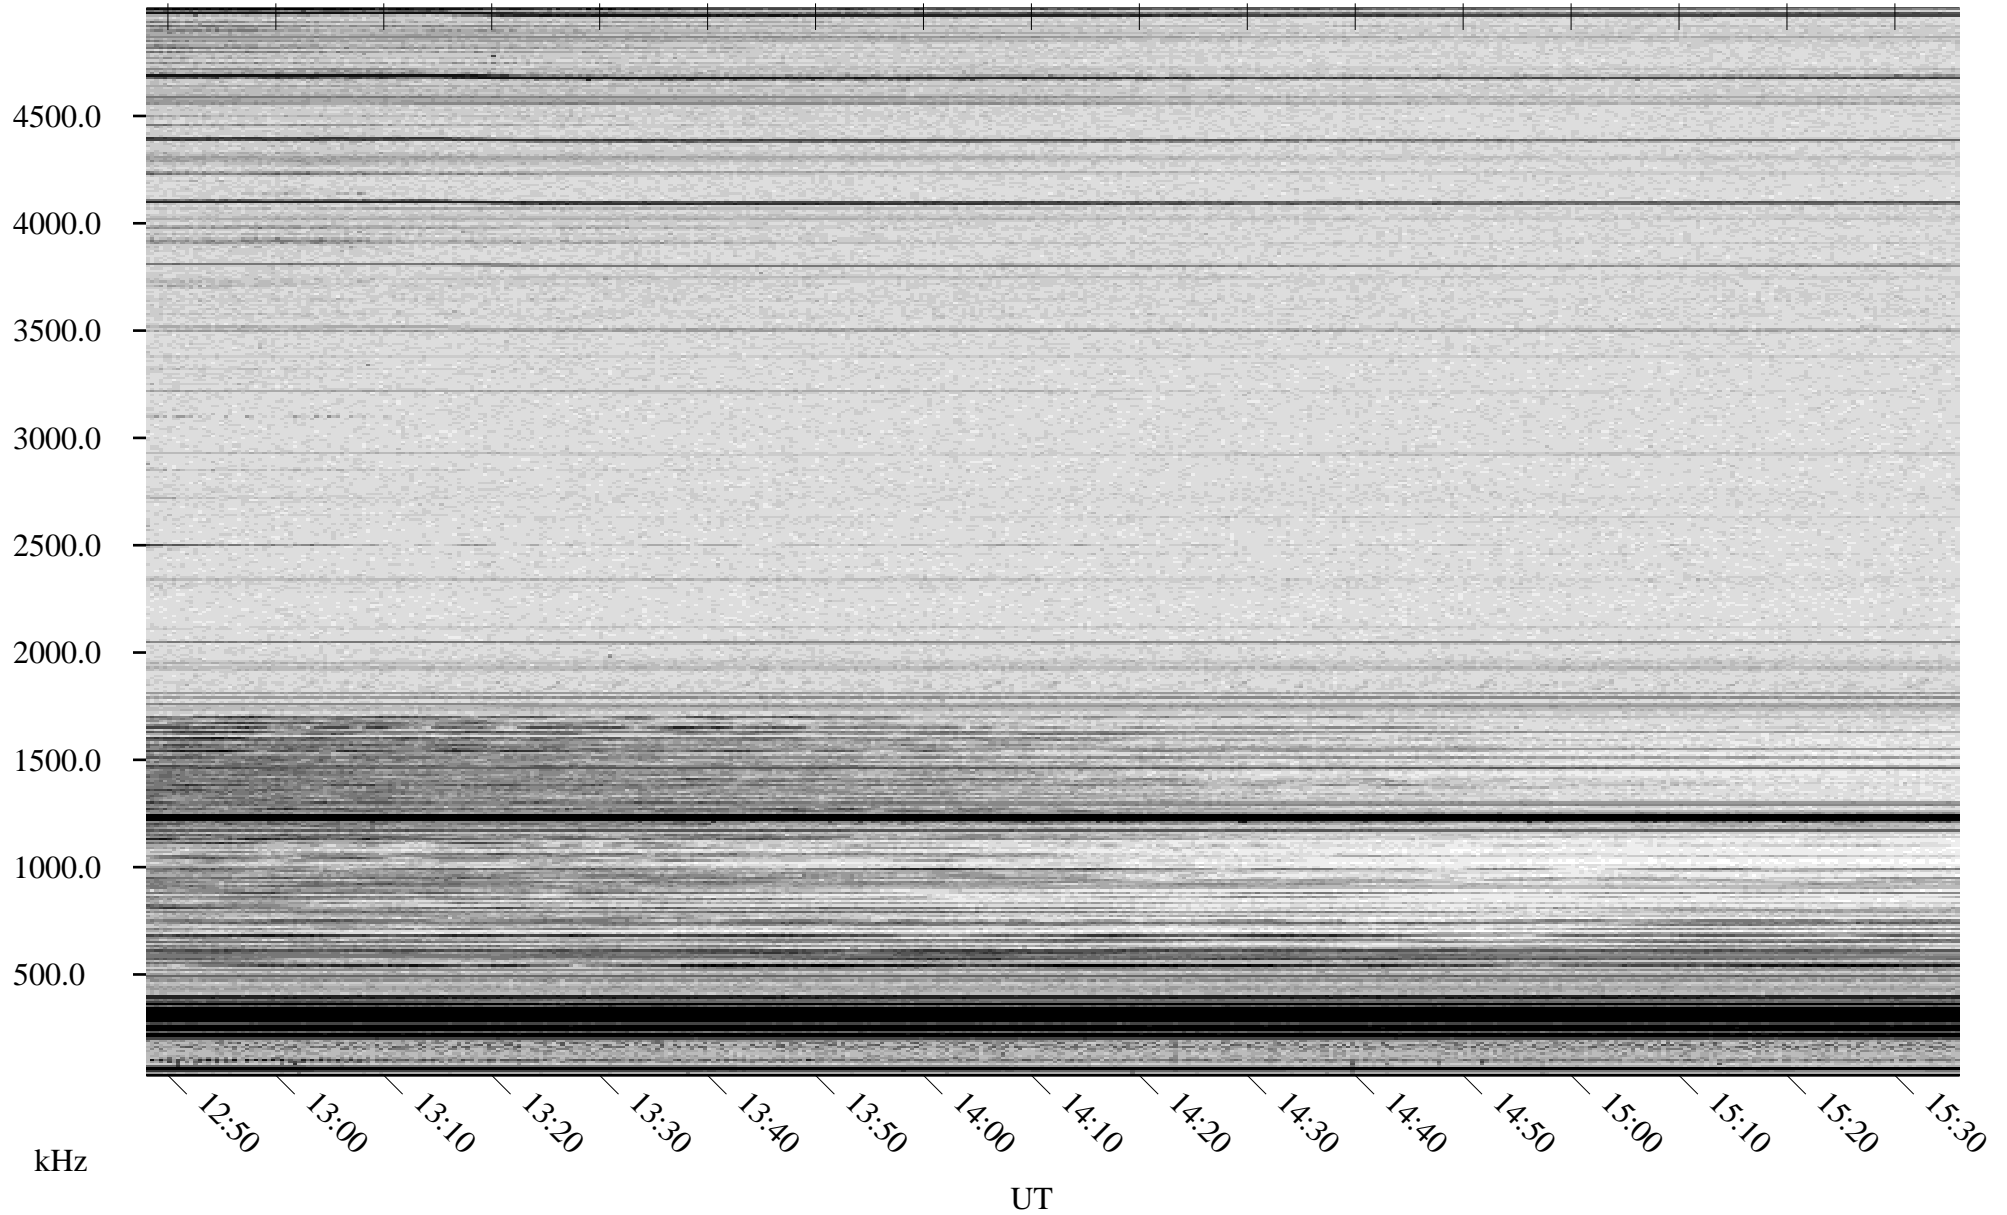

03/14/2010 Churchill, Manitoba

Linear Scale Black = 161 White = 15

ch10073l.r00SUm max_12

Page 1

03/14/2010 Churchill, Manitoba

Linear Scale Black = 161 White = 15

ch10073l.r00SUm max_12

Page 2

03/15/2010 Churchill, Manitoba

Linear Scale Black = 161 White = 15

ch100731.r00SUm max_12

Page 3

03/15/2010 Churchill, Manitoba

Linear Scale Black = 161 White = 15

ch10073l.r00SUm max_12

Page 4

03/15/2010 Churchill, Manitoba

Linear Scale Black = 161 White = 15

ch10073l.r00SUm max_12

Page 5

03/15/2010 Churchill, Manitoba

Linear Scale Black = 161 White = 15

ch10073l.r00SUm max_12

Page 6

03/15/2010 Churchill, Manitoba

Linear Scale Black = 161 White = 15

ch10073l.r00SUm max_12

Page 7

03/15/2010 Churchill, Manitoba

Linear Scale Black = 161 White = 15

ch100731.r00SUm max_12