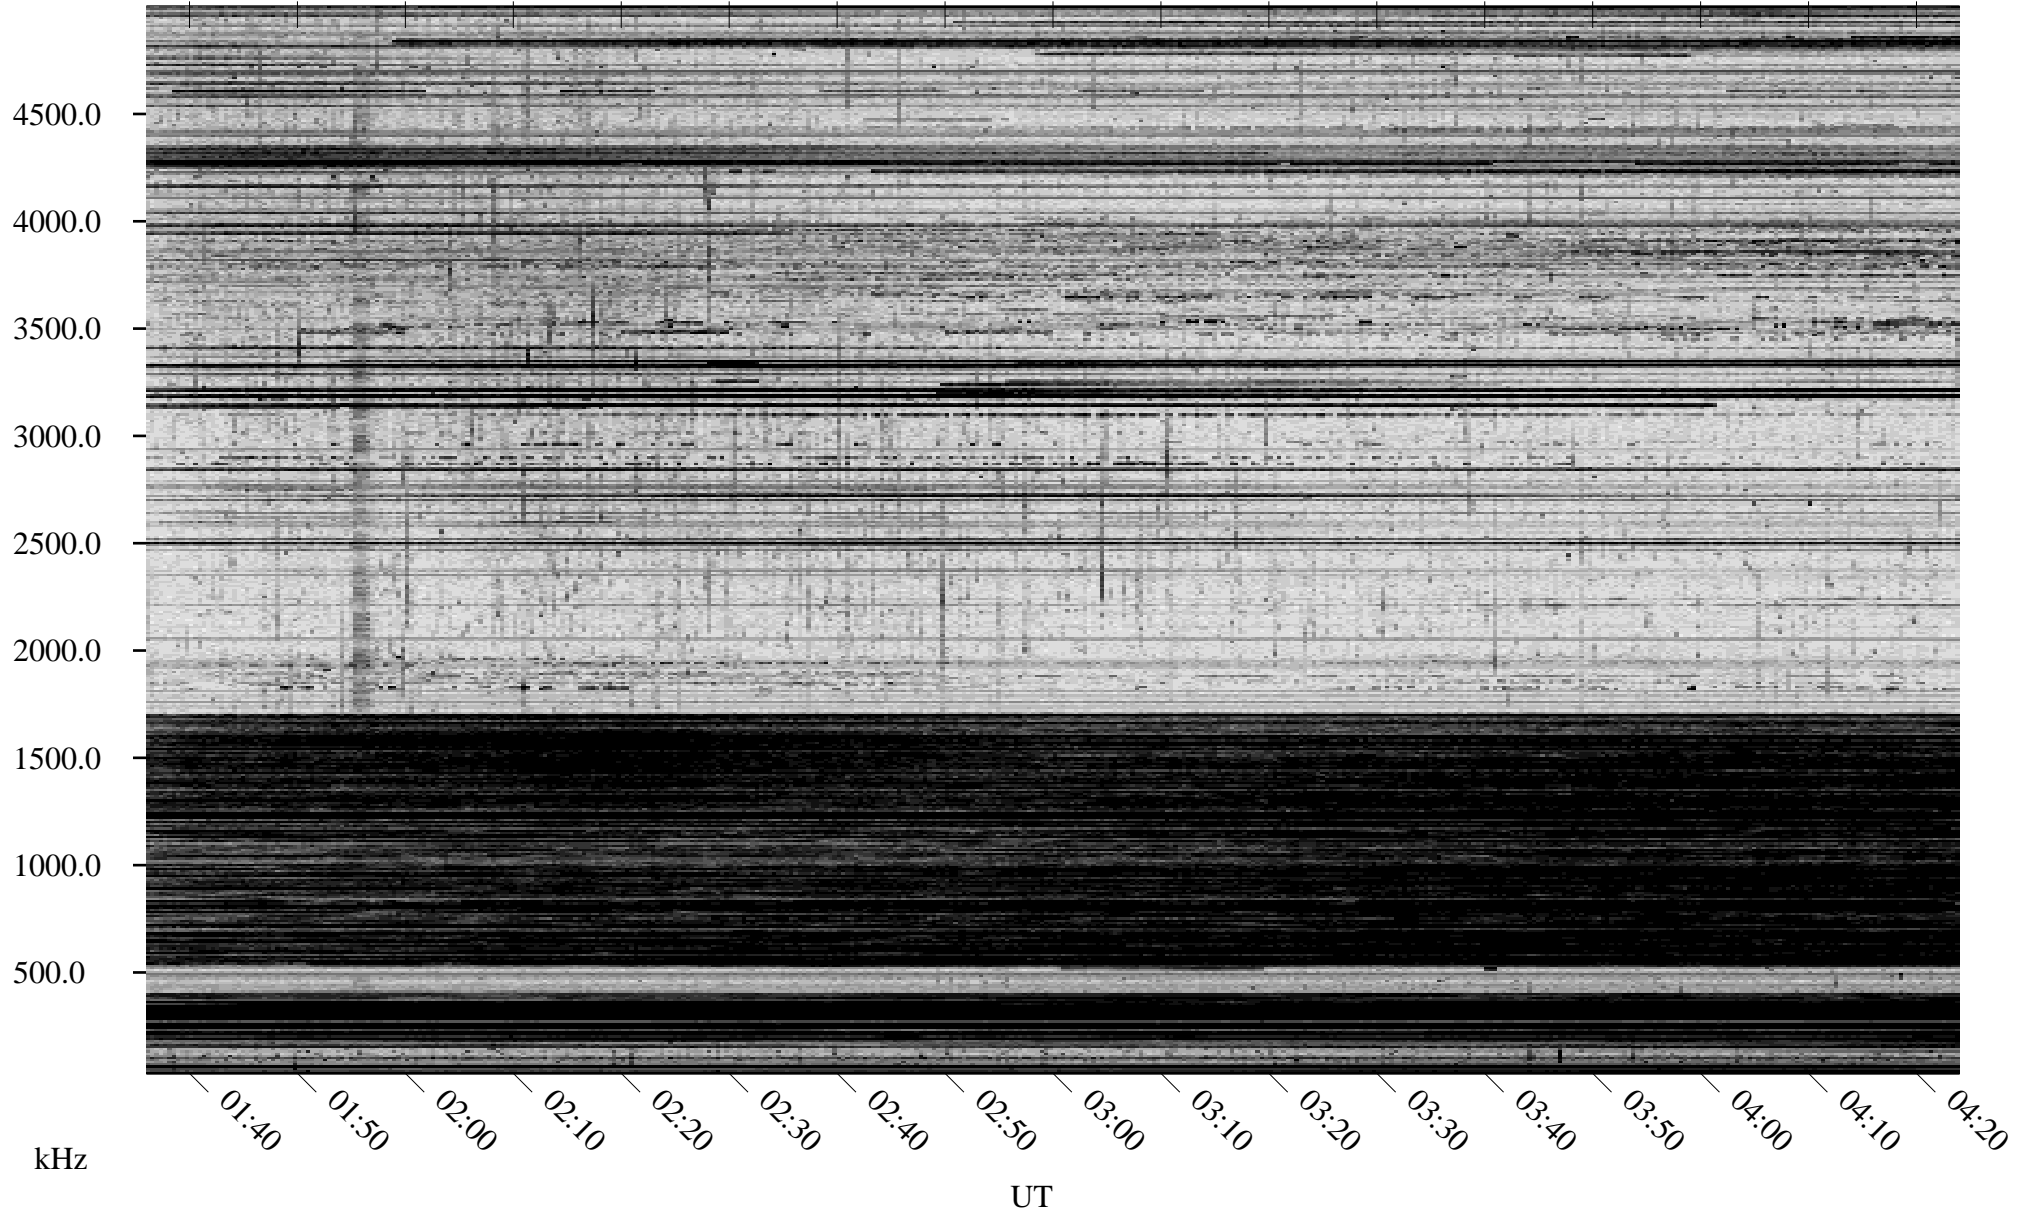

03/14/2010 Churchill, Manitoba

Linear Scale Black = 161 White = 15

ch10073l.r00SUm max_12

Page 1

03/14/2010 Churchill, Manitoba

Linear Scale Black = 161 White = 15

ch10073l.r00SUm max_12

Page 2

03/15/2010 Churchill, Manitoba

Linear Scale Black = 161 White = 15

ch100731.r00SUm max_12

Page 3

03/15/2010 Churchill, Manitoba

Linear Scale Black = 161 White = 15

ch10073l.r00SUm max_12

Page 4

03/15/2010 Churchill, Manitoba

Linear Scale Black = 161 White = 15

ch10073l.r00SUm max_12

Page 5

03/15/2010 Churchill, Manitoba

Linear Scale Black = 161 White = 15

ch10073l.r00SUm max_12

Page 6

03/15/2010 Churchill, Manitoba

Linear Scale Black = 161 White = 15

ch10073l.r00SUm max_12

Page 7

03/15/2010 Churchill, Manitoba

Linear Scale Black = 161 White = 15

ch100731.r00SUm max_12