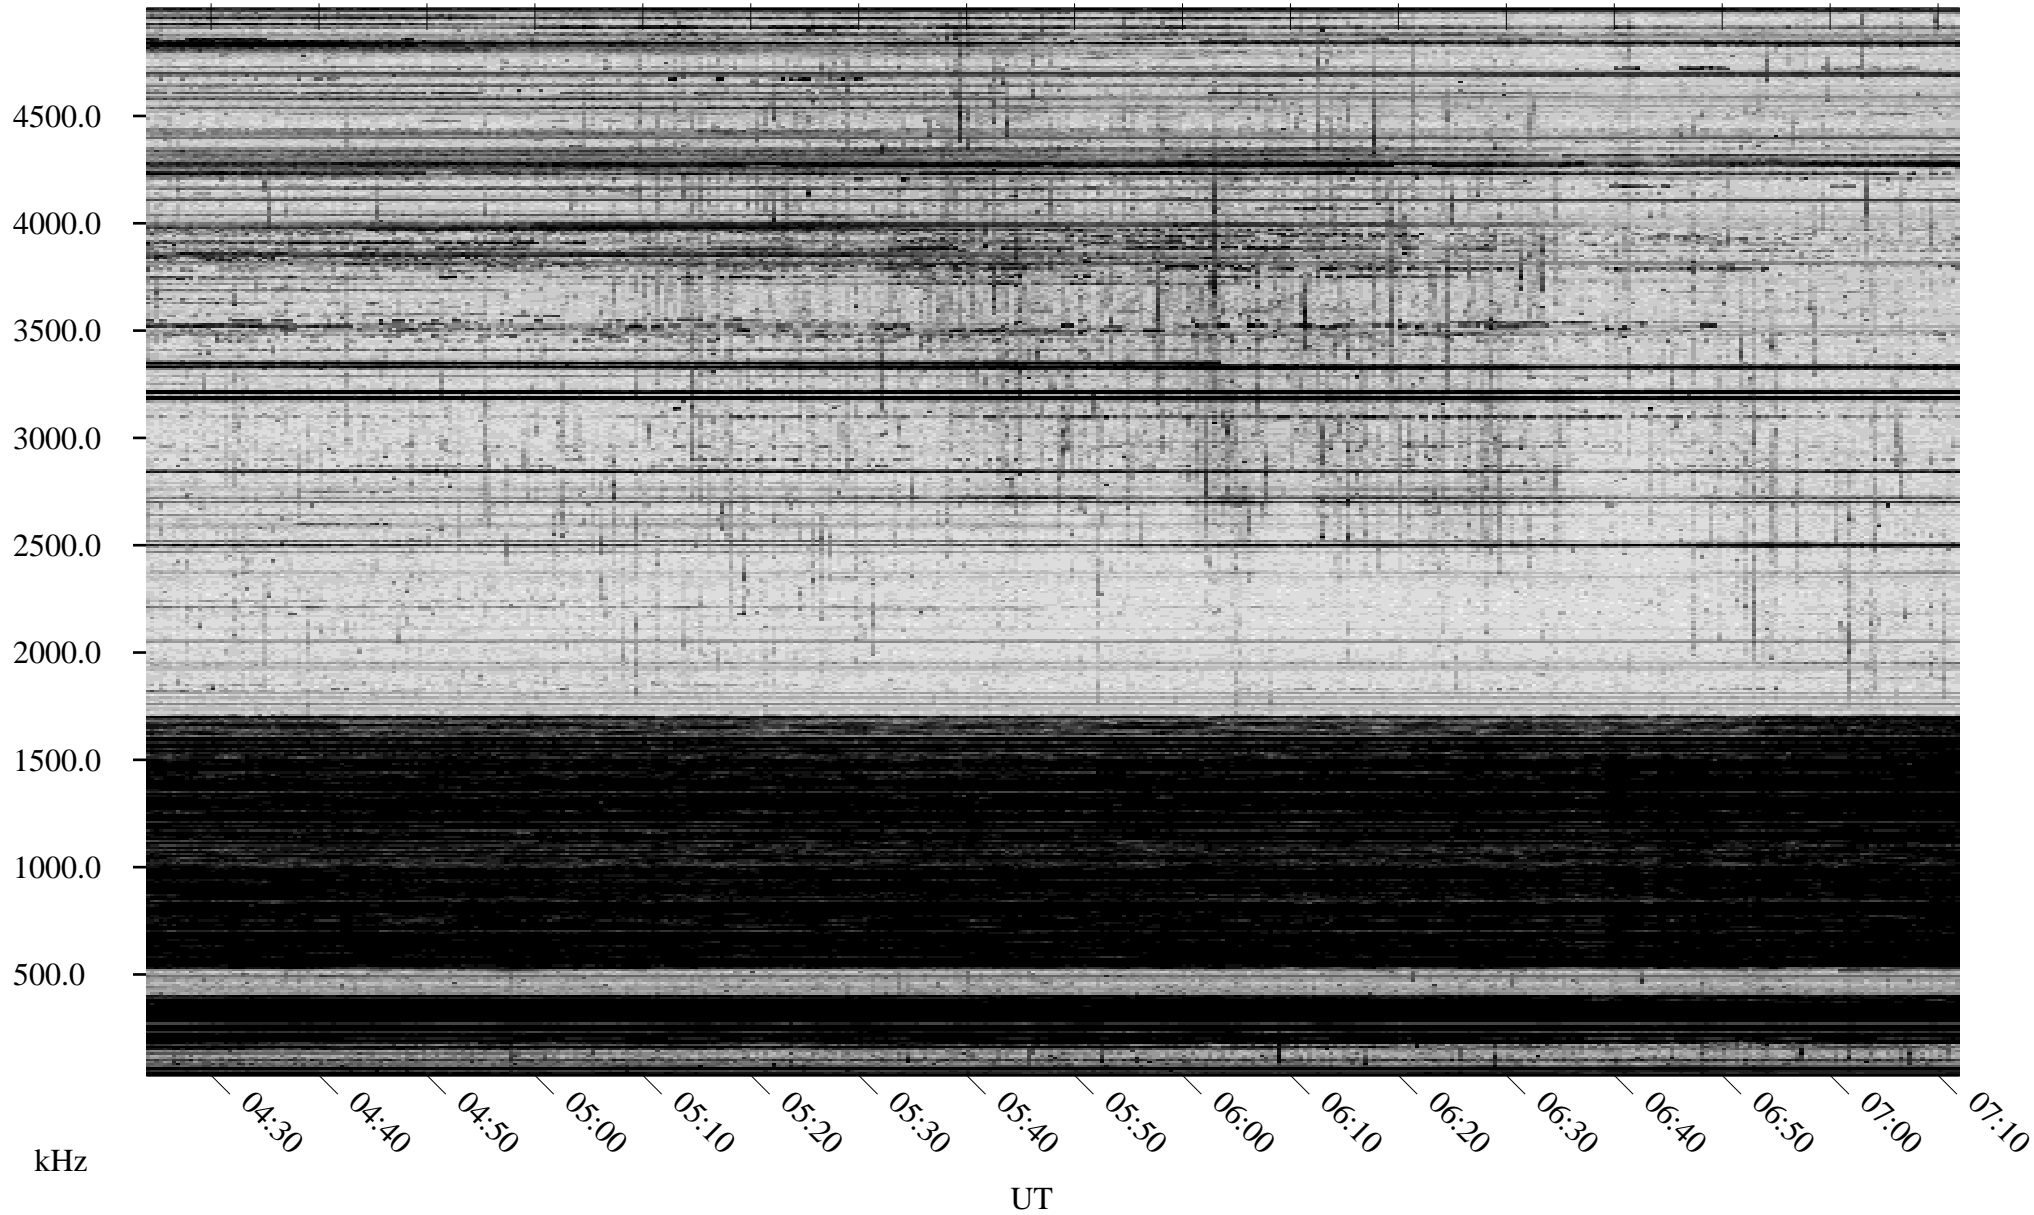

03/14/2010 Churchill, Manitoba

Linear Scale Black = 161 White = 15

ch10073l.r00SUm max_12

Page 1

03/14/2010 Churchill, Manitoba

Linear Scale Black = 161 White = 15

ch10073l.r00SUm max_12

Page 2

03/15/2010 Churchill, Manitoba

Linear Scale Black = 161 White = 15

ch100731.r00SUm max_12

Page 3

03/15/2010 Churchill, Manitoba

Linear Scale Black = 161 White = 15

ch10073l.r00SUm max_12

Page 4

03/15/2010 Churchill, Manitoba

Linear Scale Black = 161 White = 15

ch10073l.r00SUm max_12

Page 5

03/15/2010 Churchill, Manitoba

Linear Scale Black = 161 White = 15

ch10073l.r00SUm max_12

Page 6

03/15/2010 Churchill, Manitoba

Linear Scale Black = 161 White = 15

ch10073l.r00SUm max_12

Page 7

03/15/2010 Churchill, Manitoba

Linear Scale Black = 161 White = 15

ch100731.r00SUm max_12