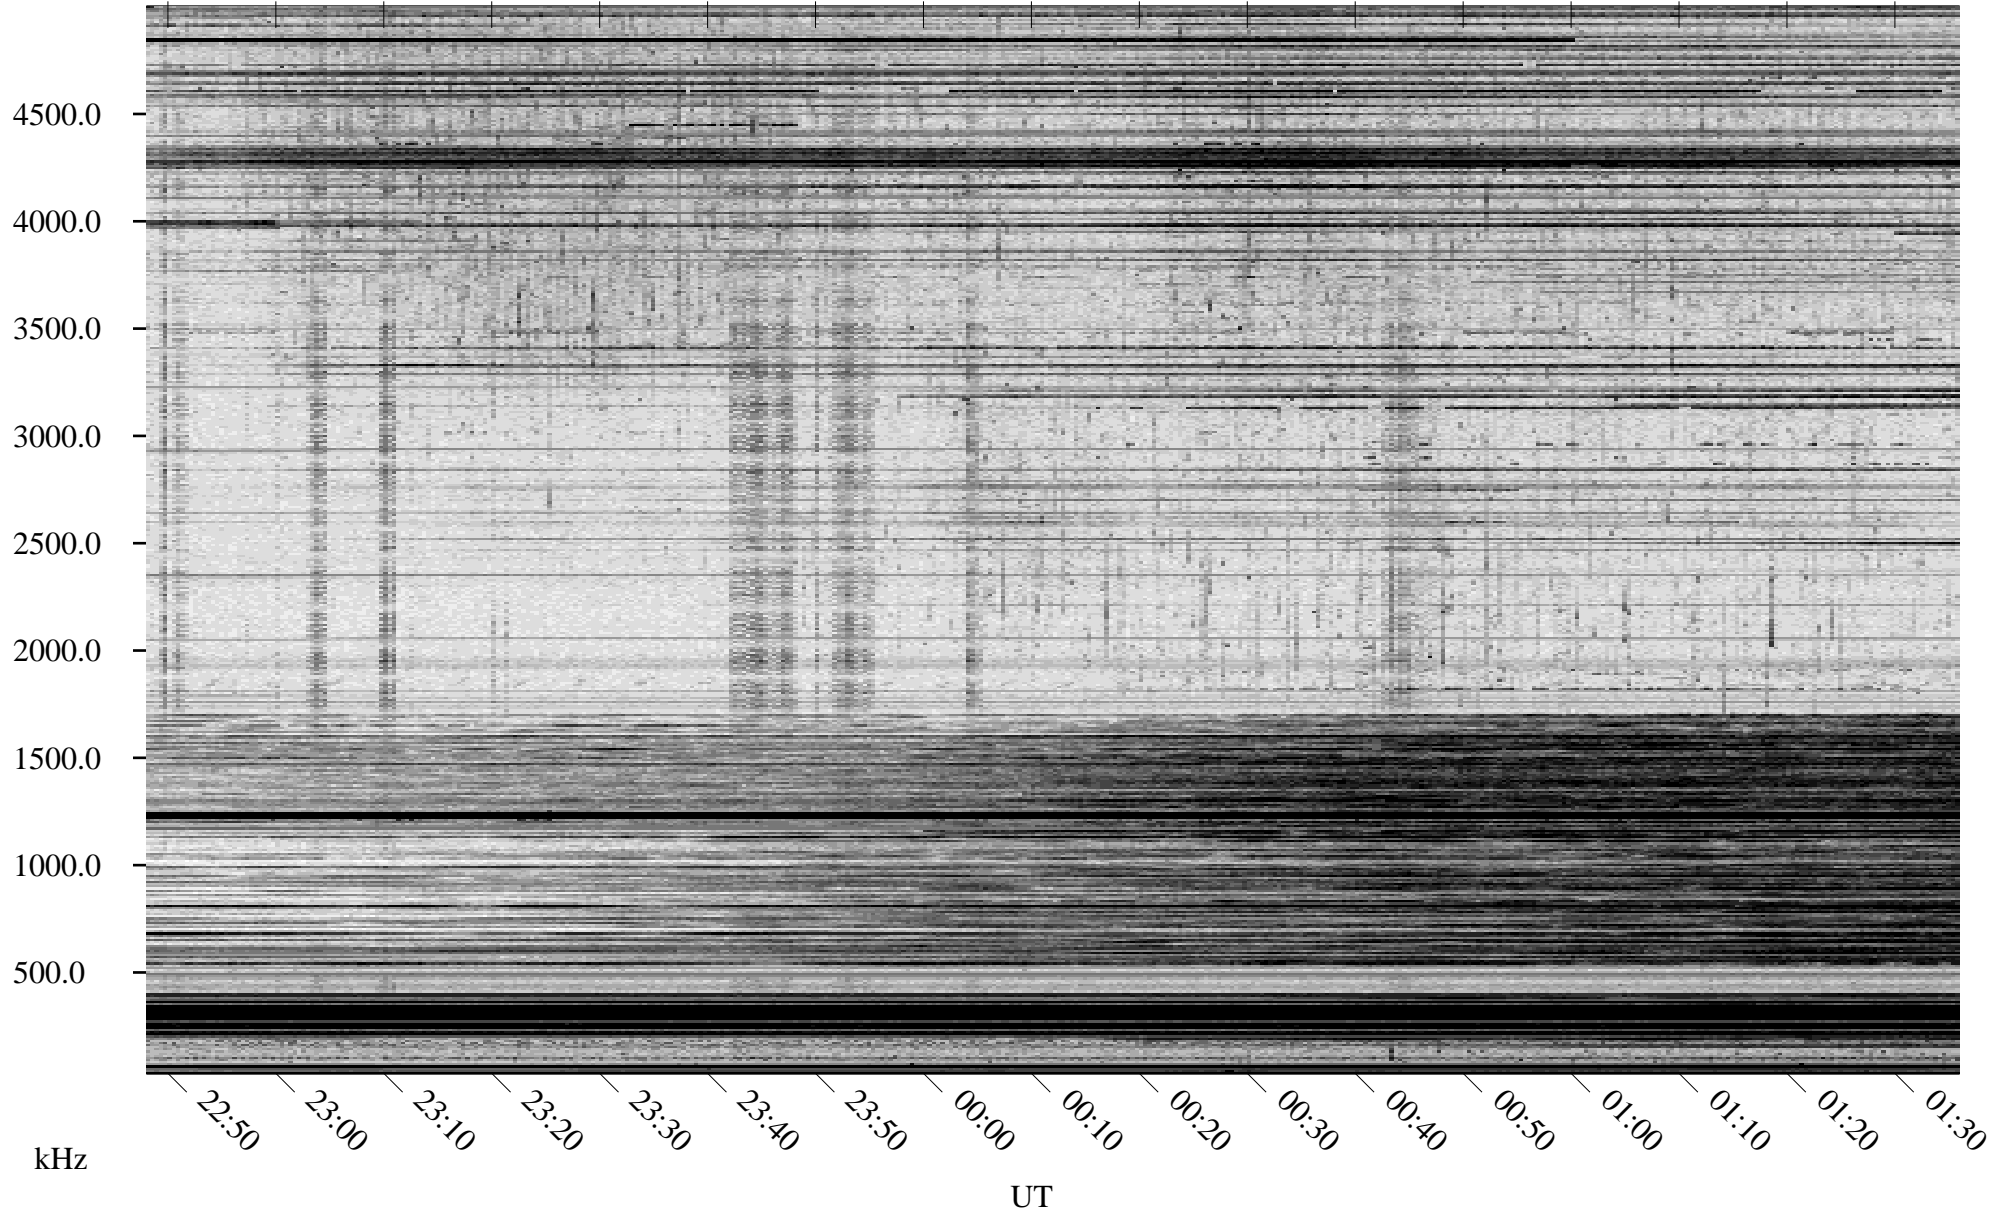

03/14/2010 Churchill, Manitoba

Linear Scale Black = 161 White = 15

ch10073l.r00SUm max_12

Page 1

03/14/2010 Churchill, Manitoba

Linear Scale Black = 161 White = 15

ch10073l.r00SUm max_12

Page 2

03/15/2010 Churchill, Manitoba

Linear Scale Black = 161 White = 15

ch100731.r00SUm max_12

Page 3

03/15/2010 Churchill, Manitoba

Linear Scale Black = 161 White = 15

ch10073l.r00SUm max_12

Page 4

03/15/2010 Churchill, Manitoba

Linear Scale Black = 161 White = 15

ch10073l.r00SUm max_12

Page 5

03/15/2010 Churchill, Manitoba

Linear Scale Black = 161 White = 15

ch10073l.r00SUm max_12

Page 6

03/15/2010 Churchill, Manitoba

Linear Scale Black = 161 White = 15

ch10073l.r00SUm max_12

Page 7

03/15/2010 Churchill, Manitoba

Linear Scale Black = 161 White = 15

ch100731.r00SUm max_12