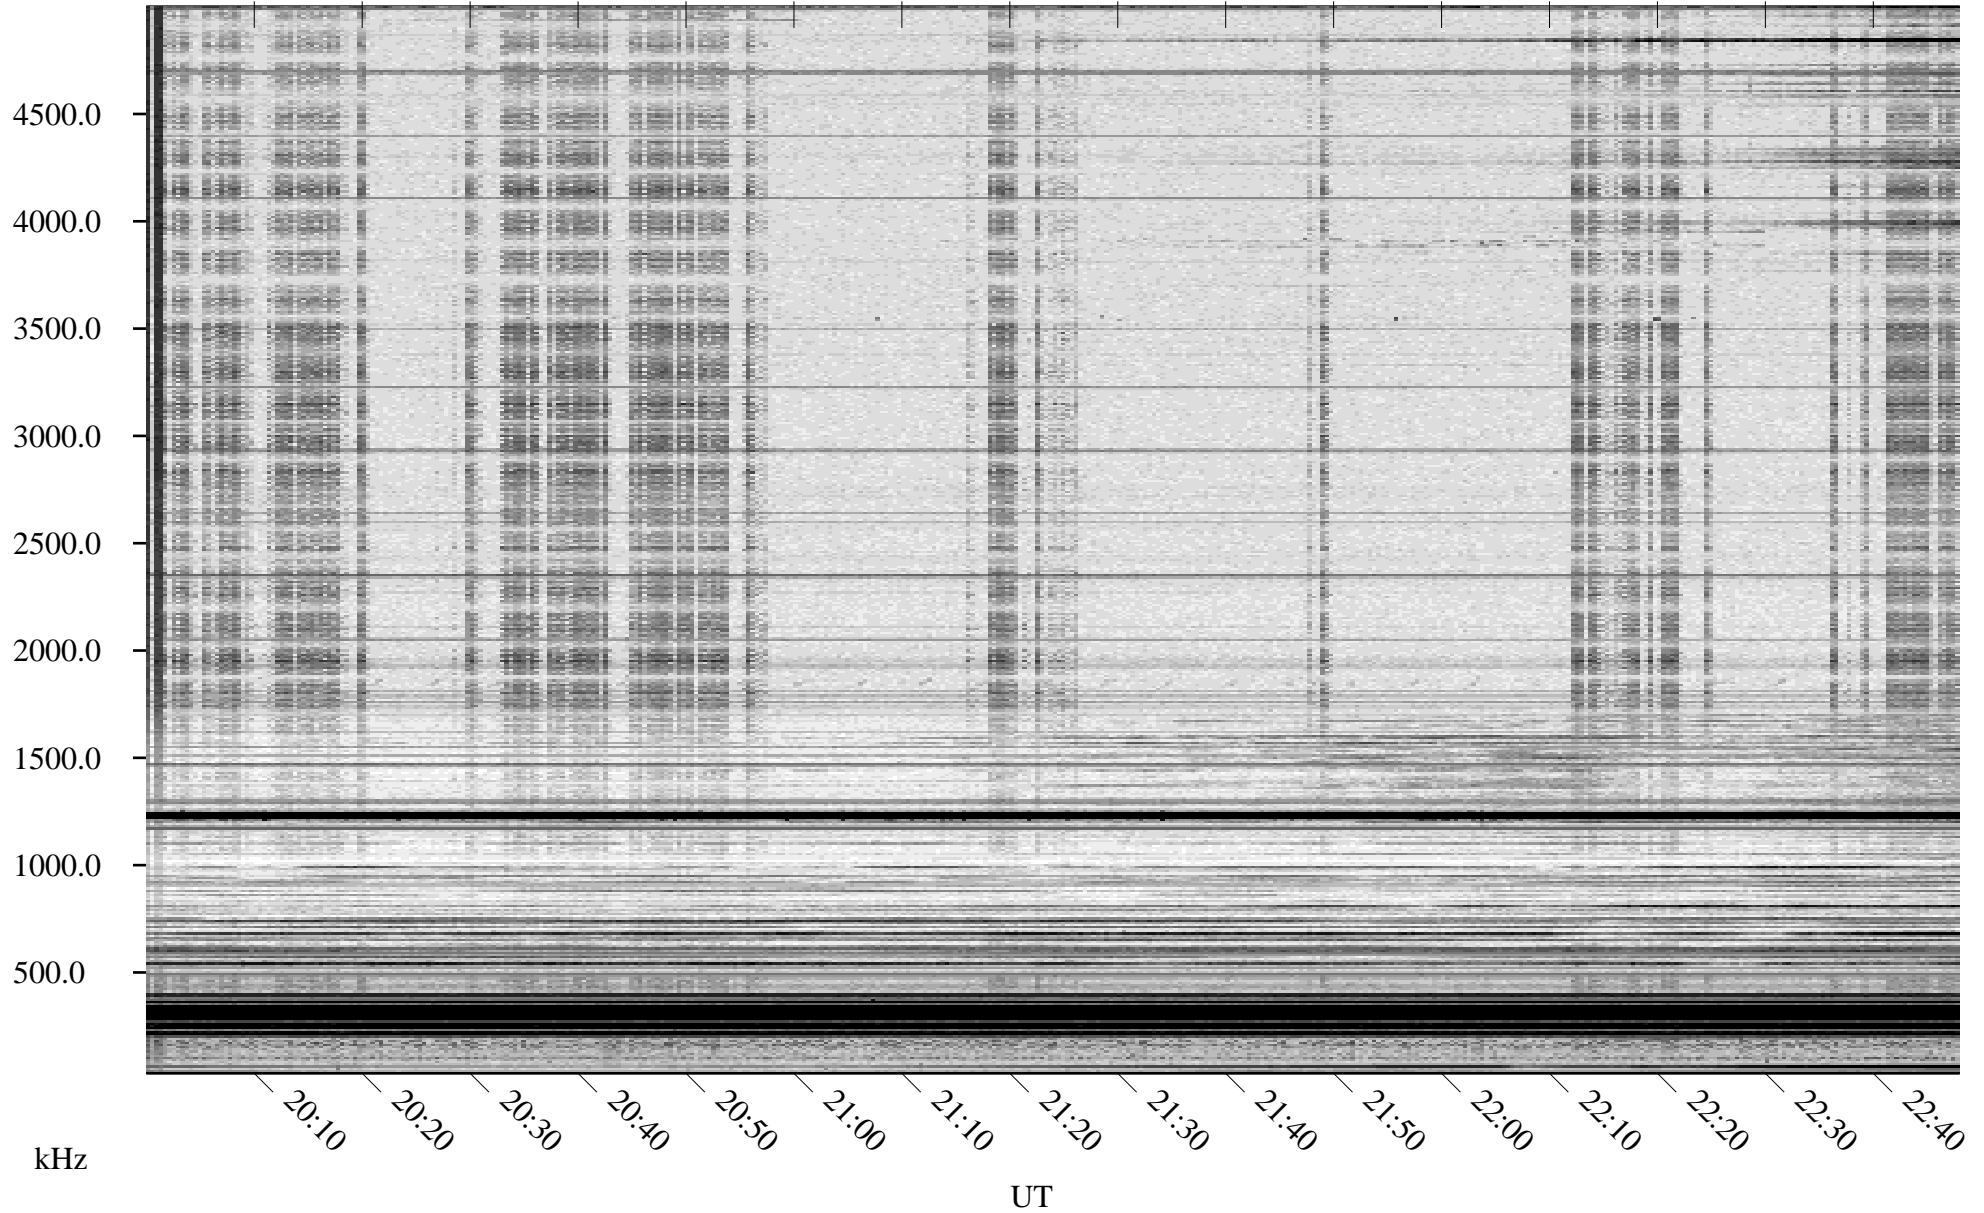

03/14/2010 Churchill, Manitoba

Linear Scale Black = 161 White = 15

ch10073l.r00SUm max_12

Page 1

03/14/2010 Churchill, Manitoba

Linear Scale Black = 161 White = 15

ch10073l.r00SUm max_12

Page 2

03/15/2010 Churchill, Manitoba

Linear Scale Black = 161 White = 15

ch100731.r00SUm max_12

Page 3

03/15/2010 Churchill, Manitoba

Linear Scale Black = 161 White = 15

ch10073l.r00SUm max_12

Page 4

03/15/2010 Churchill, Manitoba

Linear Scale Black = 161 White = 15

ch10073l.r00SUm max_12

Page 5

03/15/2010 Churchill, Manitoba

Linear Scale Black = 161 White = 15

ch10073l.r00SUm max_12

Page 6

03/15/2010 Churchill, Manitoba

Linear Scale Black = 161 White = 15

ch10073l.r00SUm max_12

Page 7

03/15/2010 Churchill, Manitoba

Linear Scale Black = 161 White = 15

ch100731.r00SUm max_12