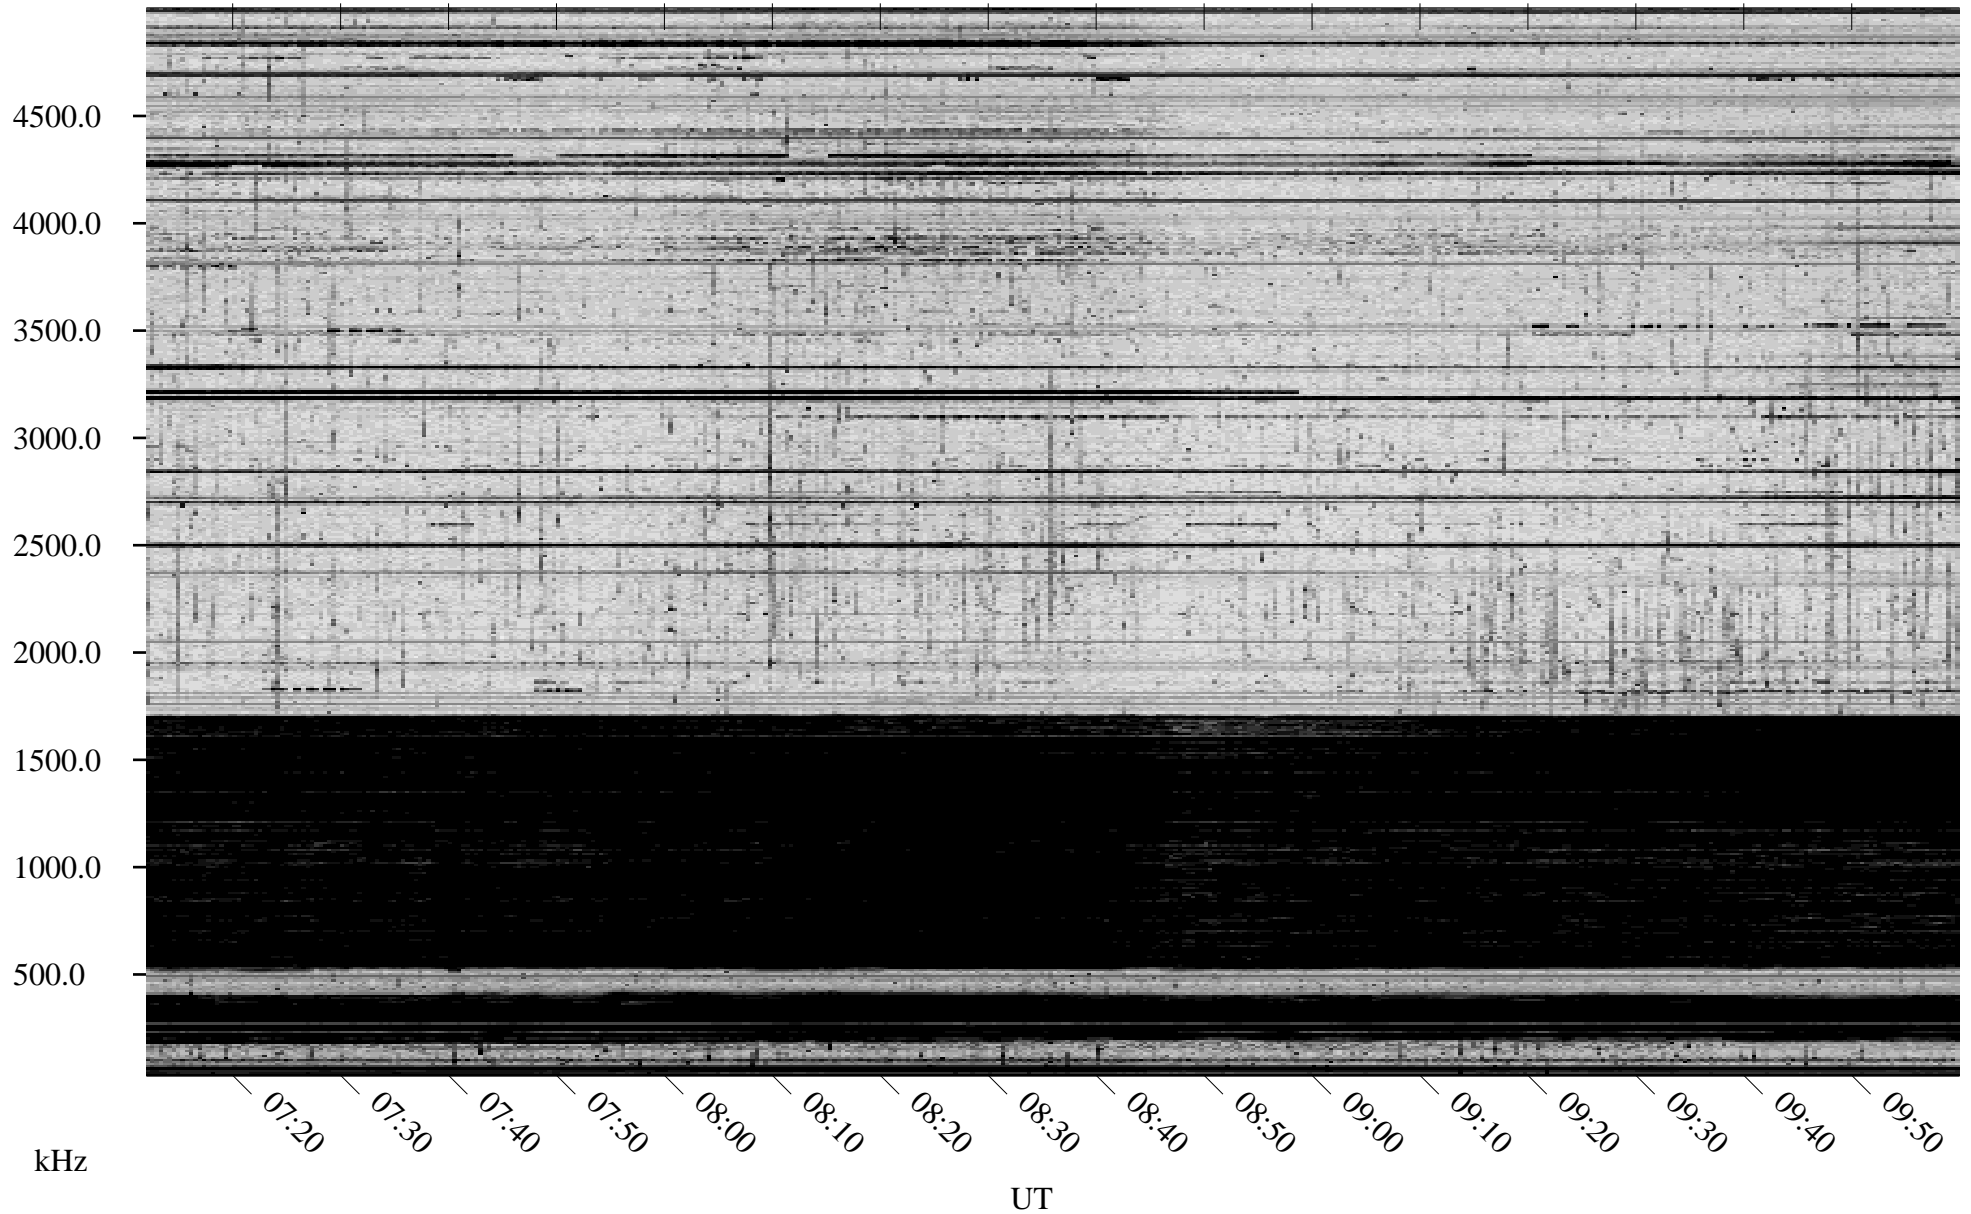

03/14/2010 Churchill, Manitoba

Linear Scale Black = 161 White = 15

ch10073l.r00SUm max_12

Page 1

03/14/2010 Churchill, Manitoba

Linear Scale Black = 161 White = 15

ch10073l.r00SUm max_12

Page 2

03/15/2010 Churchill, Manitoba

Linear Scale Black = 161 White = 15

ch100731.r00SUm max_12

Page 3

03/15/2010 Churchill, Manitoba

Linear Scale Black = 161 White = 15

ch10073l.r00SUm max_12

Page 4

03/15/2010 Churchill, Manitoba

Linear Scale Black = 161 White = 15

ch10073l.r00SUm max_12

Page 5

03/15/2010 Churchill, Manitoba

Linear Scale Black = 161 White = 15

ch10073l.r00SUm max_12

Page 6

03/15/2010 Churchill, Manitoba

Linear Scale Black = 161 White = 15

ch10073l.r00SUm max_12

Page 7

03/15/2010 Churchill, Manitoba

Linear Scale Black = 161 White = 15

ch100731.r00SUm max_12