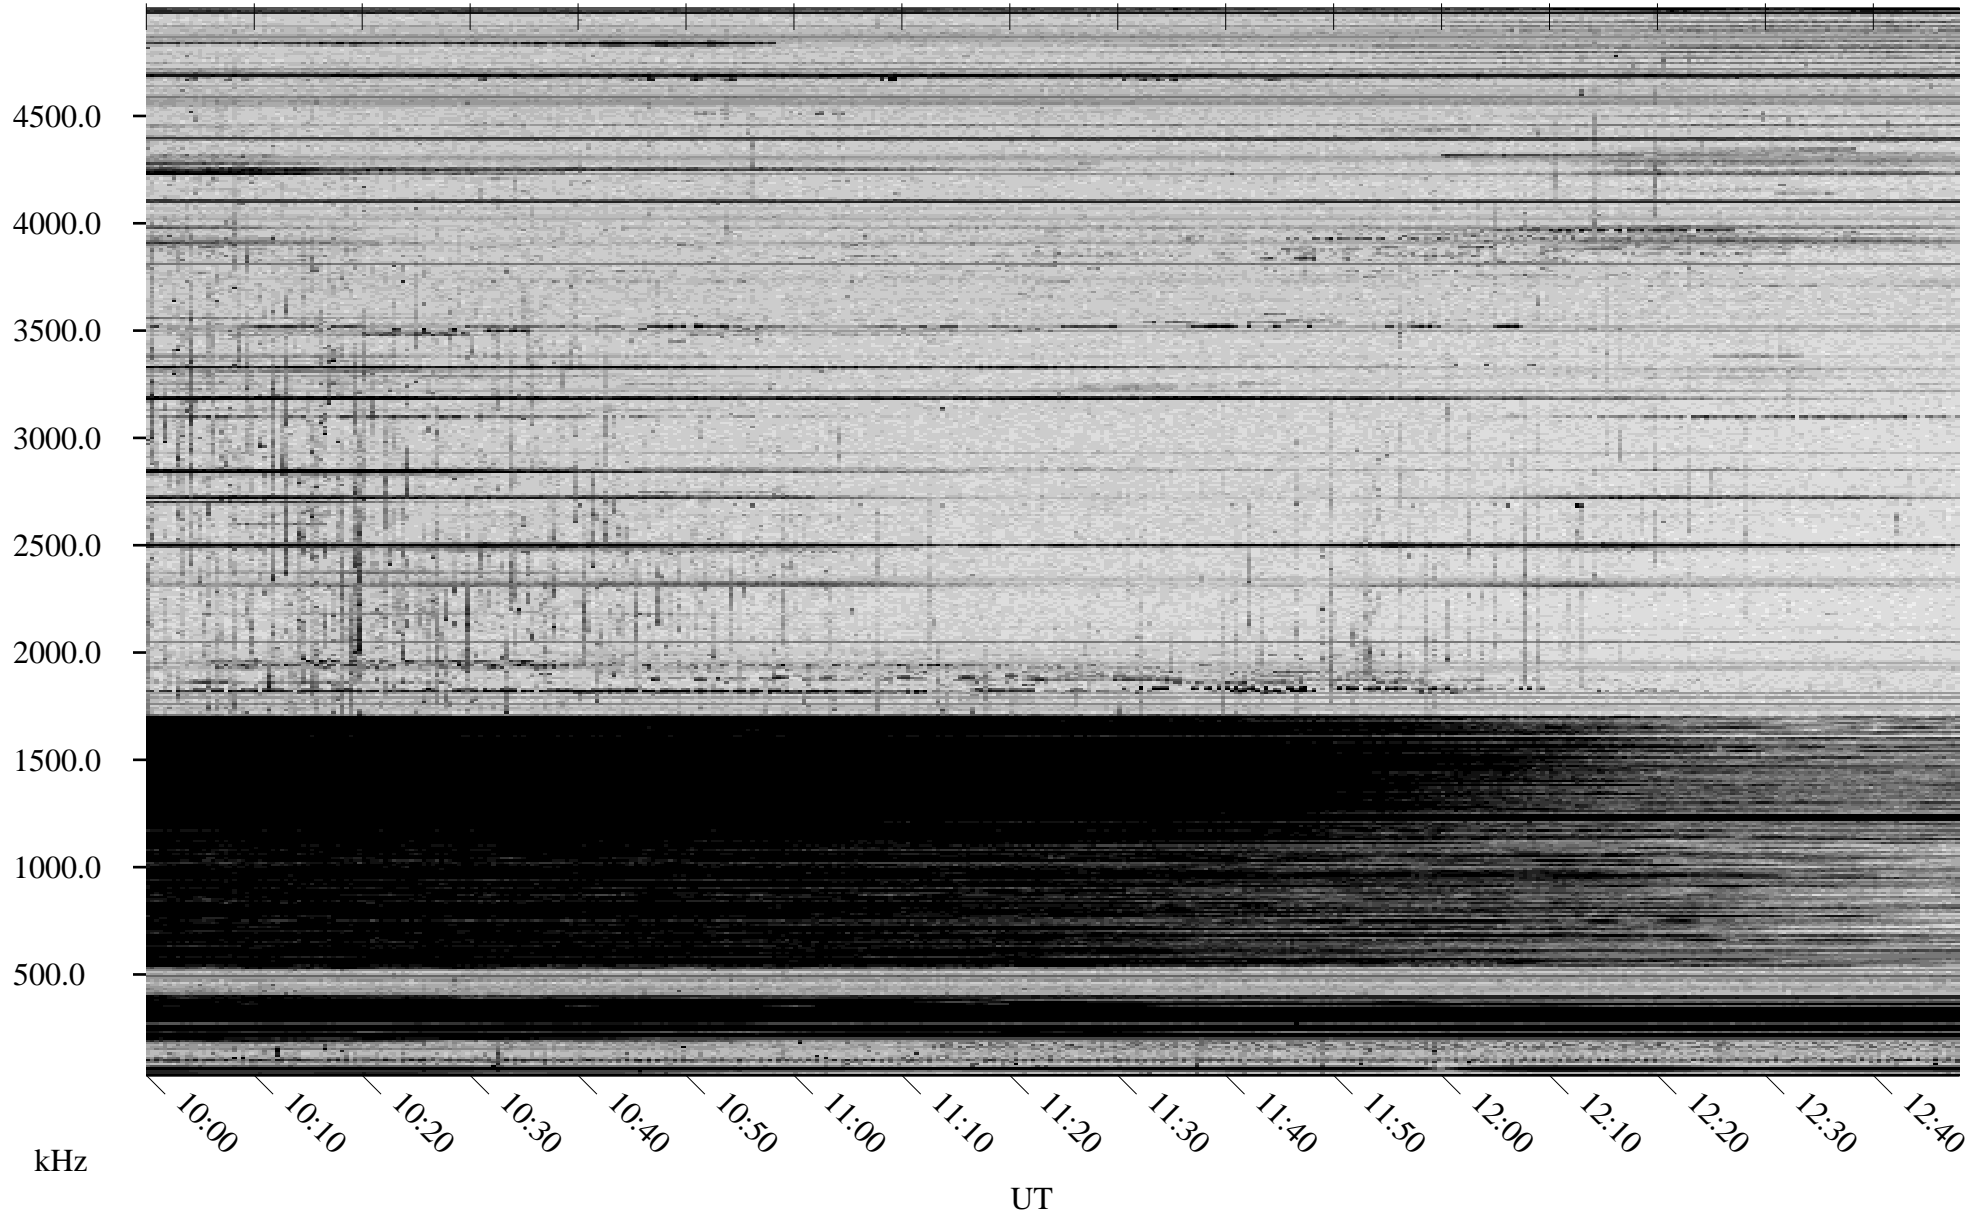

03/14/2010 Churchill, Manitoba

Linear Scale Black = 161 White = 15

ch10073l.r00SUm max_12

Page 1

03/14/2010 Churchill, Manitoba

Linear Scale Black = 161 White = 15

ch10073l.r00SUm max_12

Page 2

03/15/2010 Churchill, Manitoba

Linear Scale Black = 161 White = 15

ch100731.r00SUm max_12

Page 3

03/15/2010 Churchill, Manitoba

Linear Scale Black = 161 White = 15

ch10073l.r00SUm max_12

Page 4

03/15/2010 Churchill, Manitoba

Linear Scale Black = 161 White = 15

ch10073l.r00SUm max_12

Page 5

03/15/2010 Churchill, Manitoba

Linear Scale Black = 161 White = 15

ch10073l.r00SUm max_12

Page 6

03/15/2010 Churchill, Manitoba

Linear Scale Black = 161 White = 15

ch10073l.r00SUm max_12

Page 7

03/15/2010 Churchill, Manitoba

Linear Scale Black = 161 White = 15

ch100731.r00SUm max_12