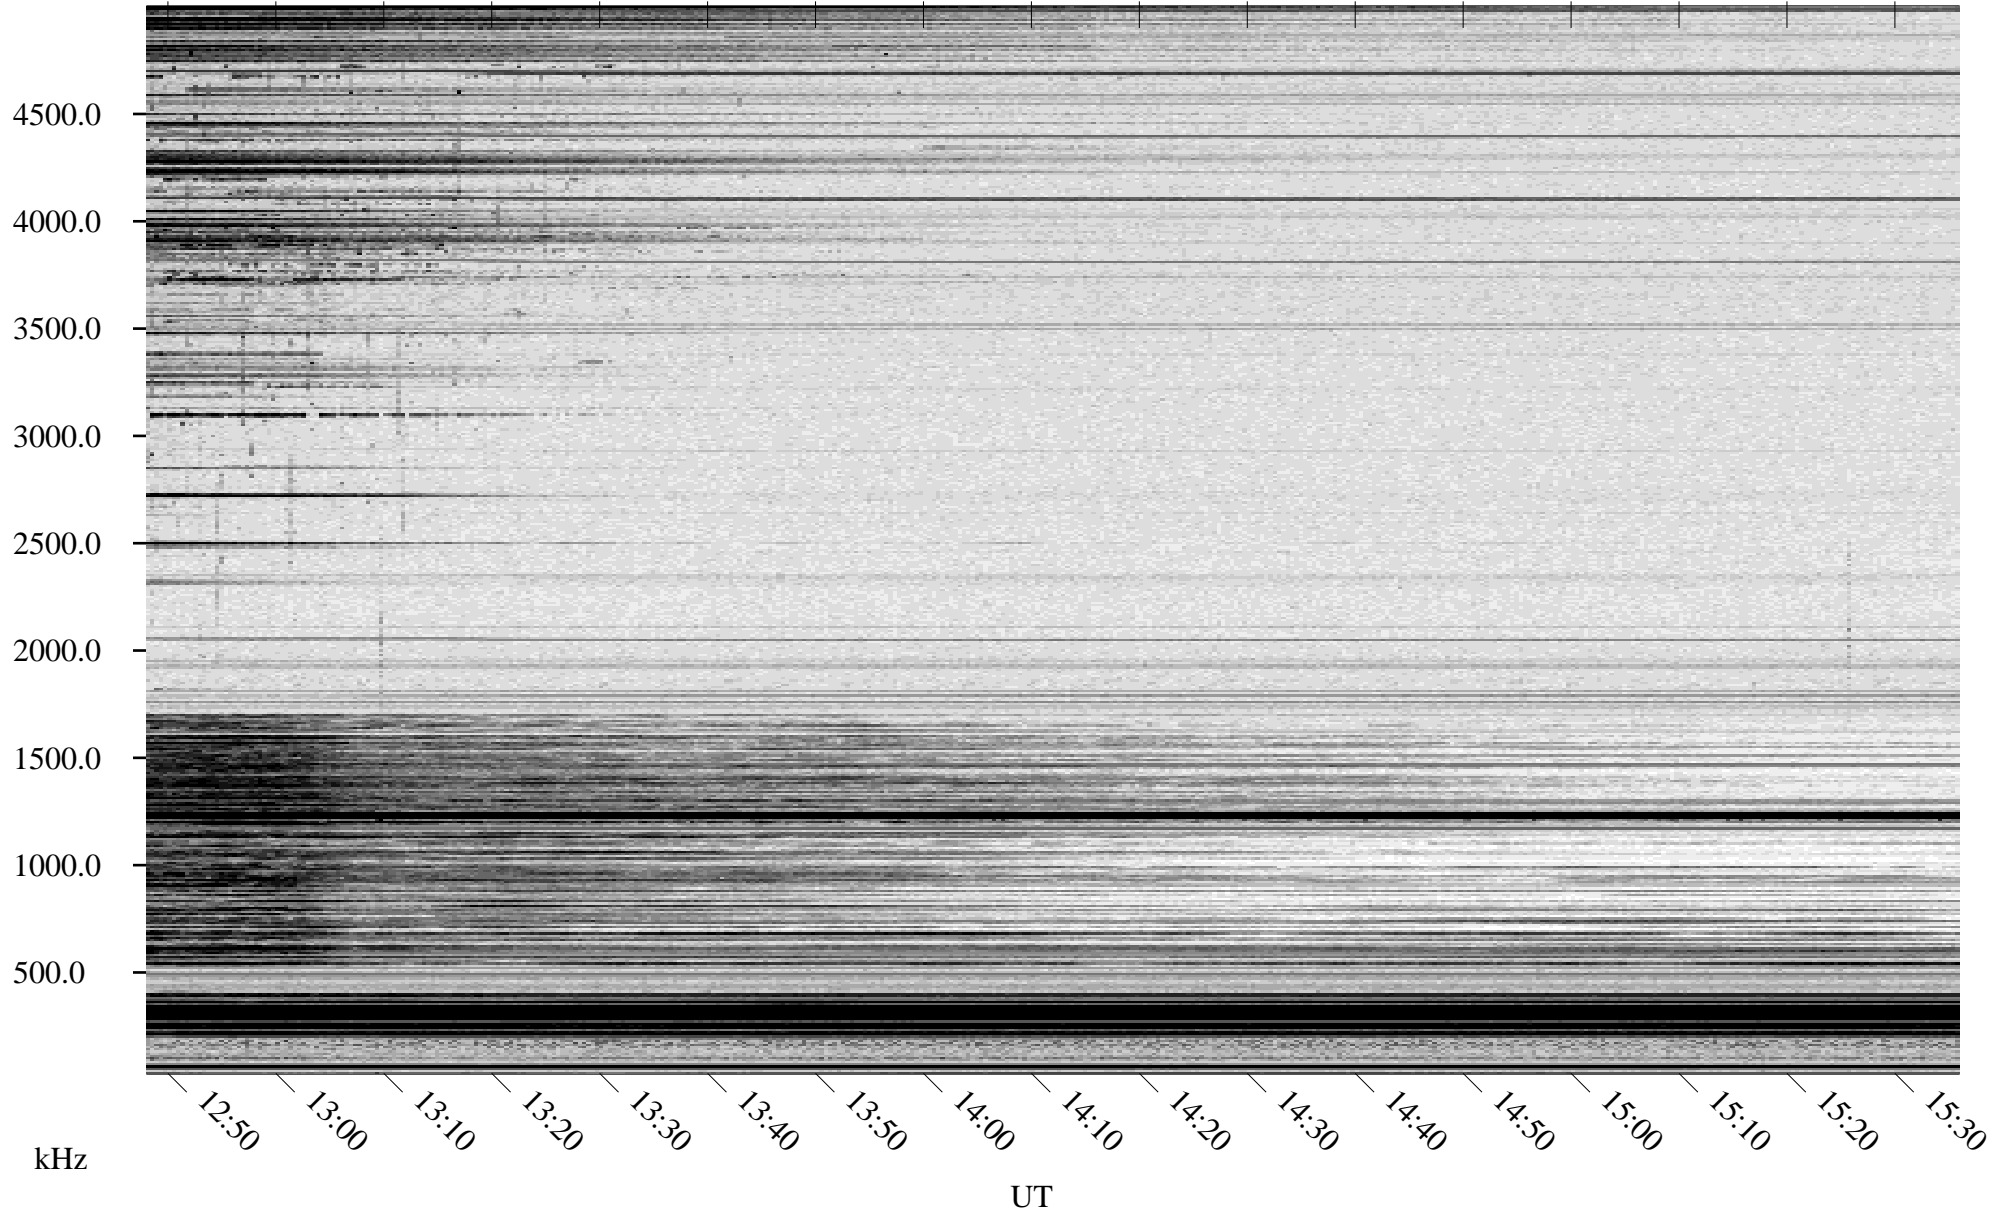

# 03/16/2010 Churchill, Manitoba

Linear Scale    Black = 161    White = 15

ch10074l.r00SUm max\_12

Page 5

# 03/16/2010 Churchill, Manitoba

Linear Scale    Black = 161    White = 15

ch10074l.r00SUm max\_12

Page 6

# 03/16/2010 Churchill, Manitoba

Linear Scale    Black = 161    White = 15

ch10074l.r00SUm max\_12

Page 7

# 03/16/2010 Churchill, Manitoba

Linear Scale    Black = 161    White = 15

ch10074l.r00SUm max\_12

Page 8