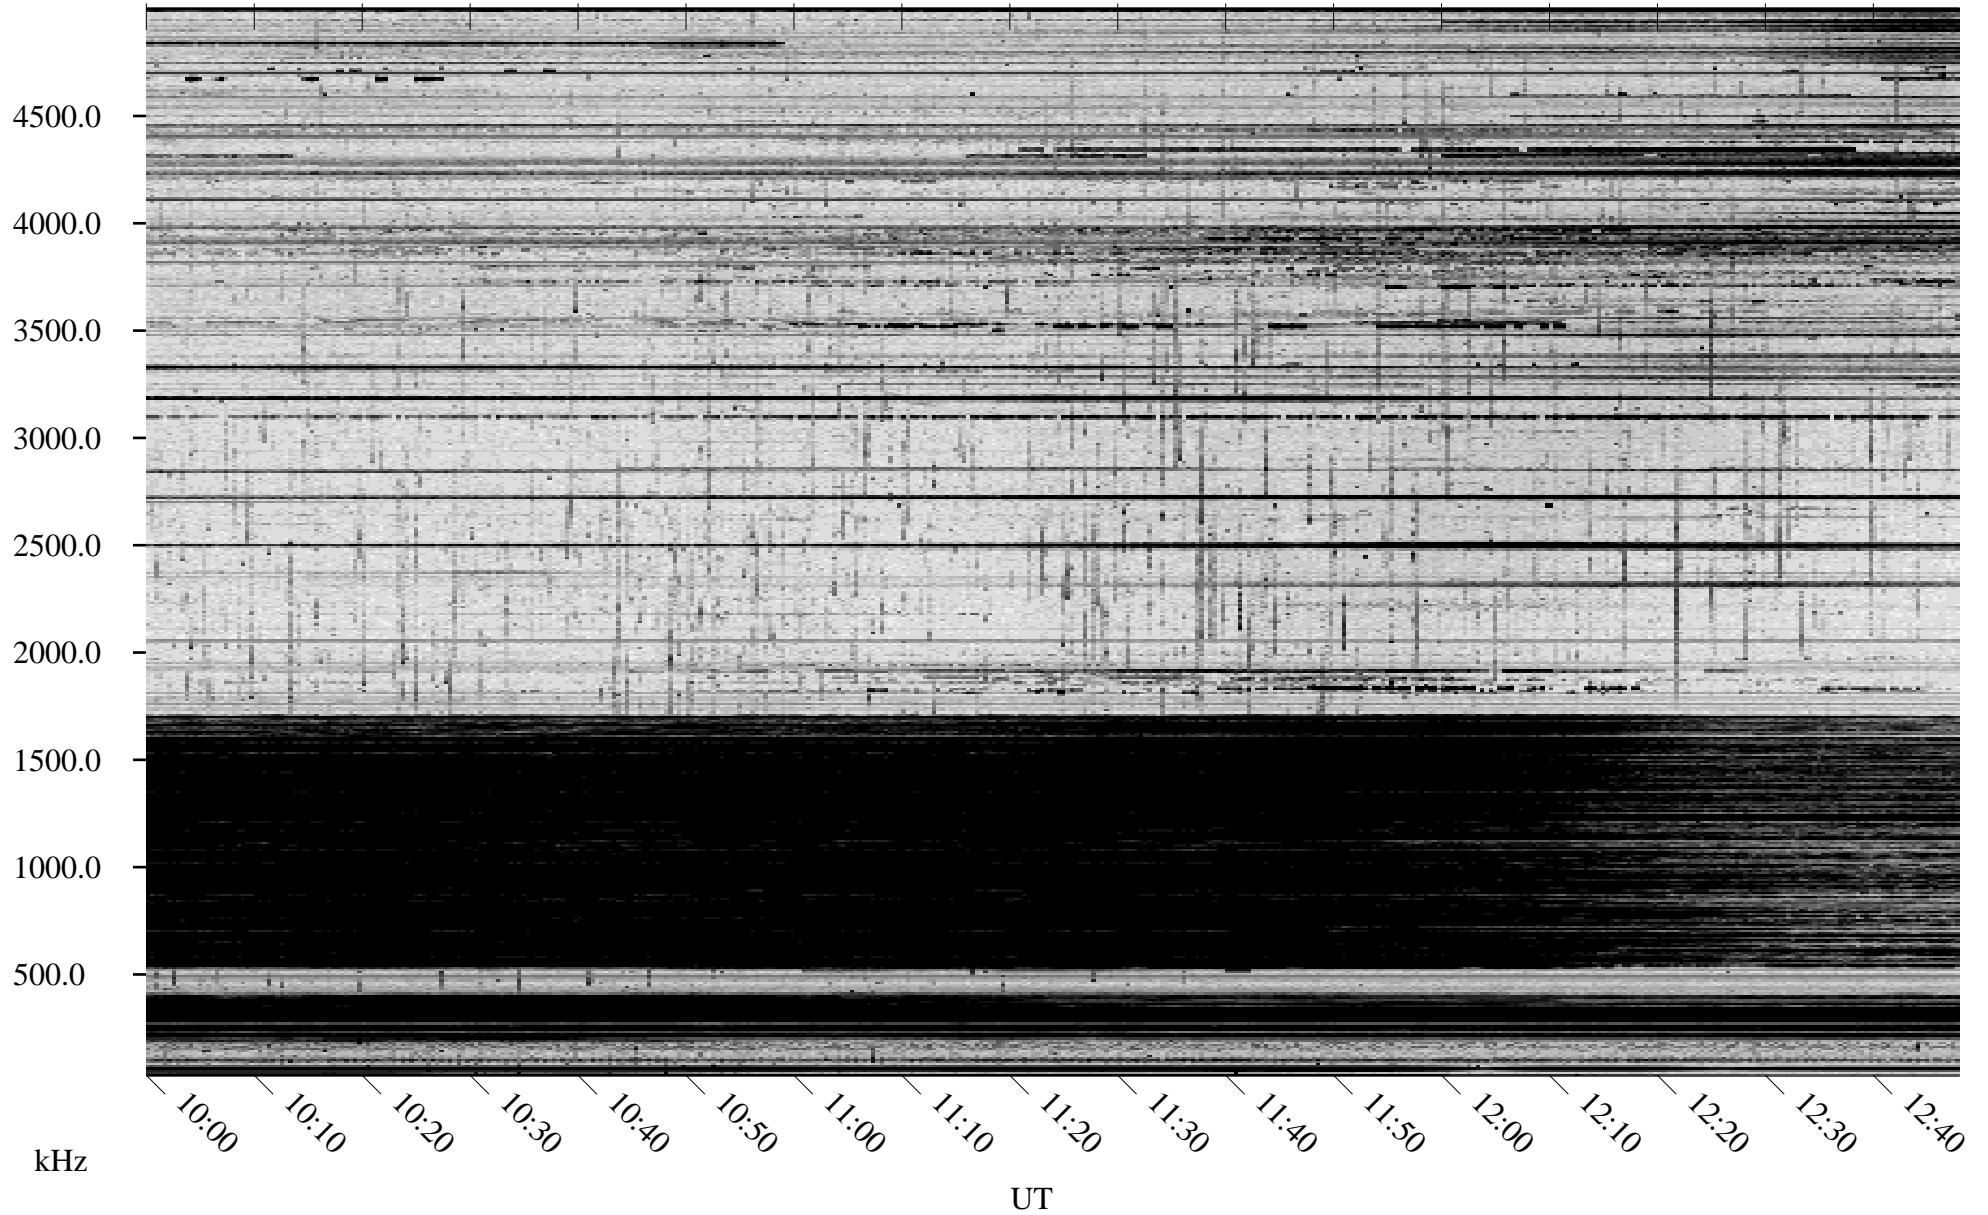

# 03/16/2010 Churchill, Manitoba

Linear Scale    Black = 161    White = 15

ch10074l.r00SUm max\_12

Page 5

# 03/16/2010 Churchill, Manitoba

Linear Scale    Black = 161    White = 15

ch10074l.r00SUm max\_12

Page 6

# 03/16/2010 Churchill, Manitoba

Linear Scale    Black = 161    White = 15

ch10074l.r00SUm max\_12

Page 7