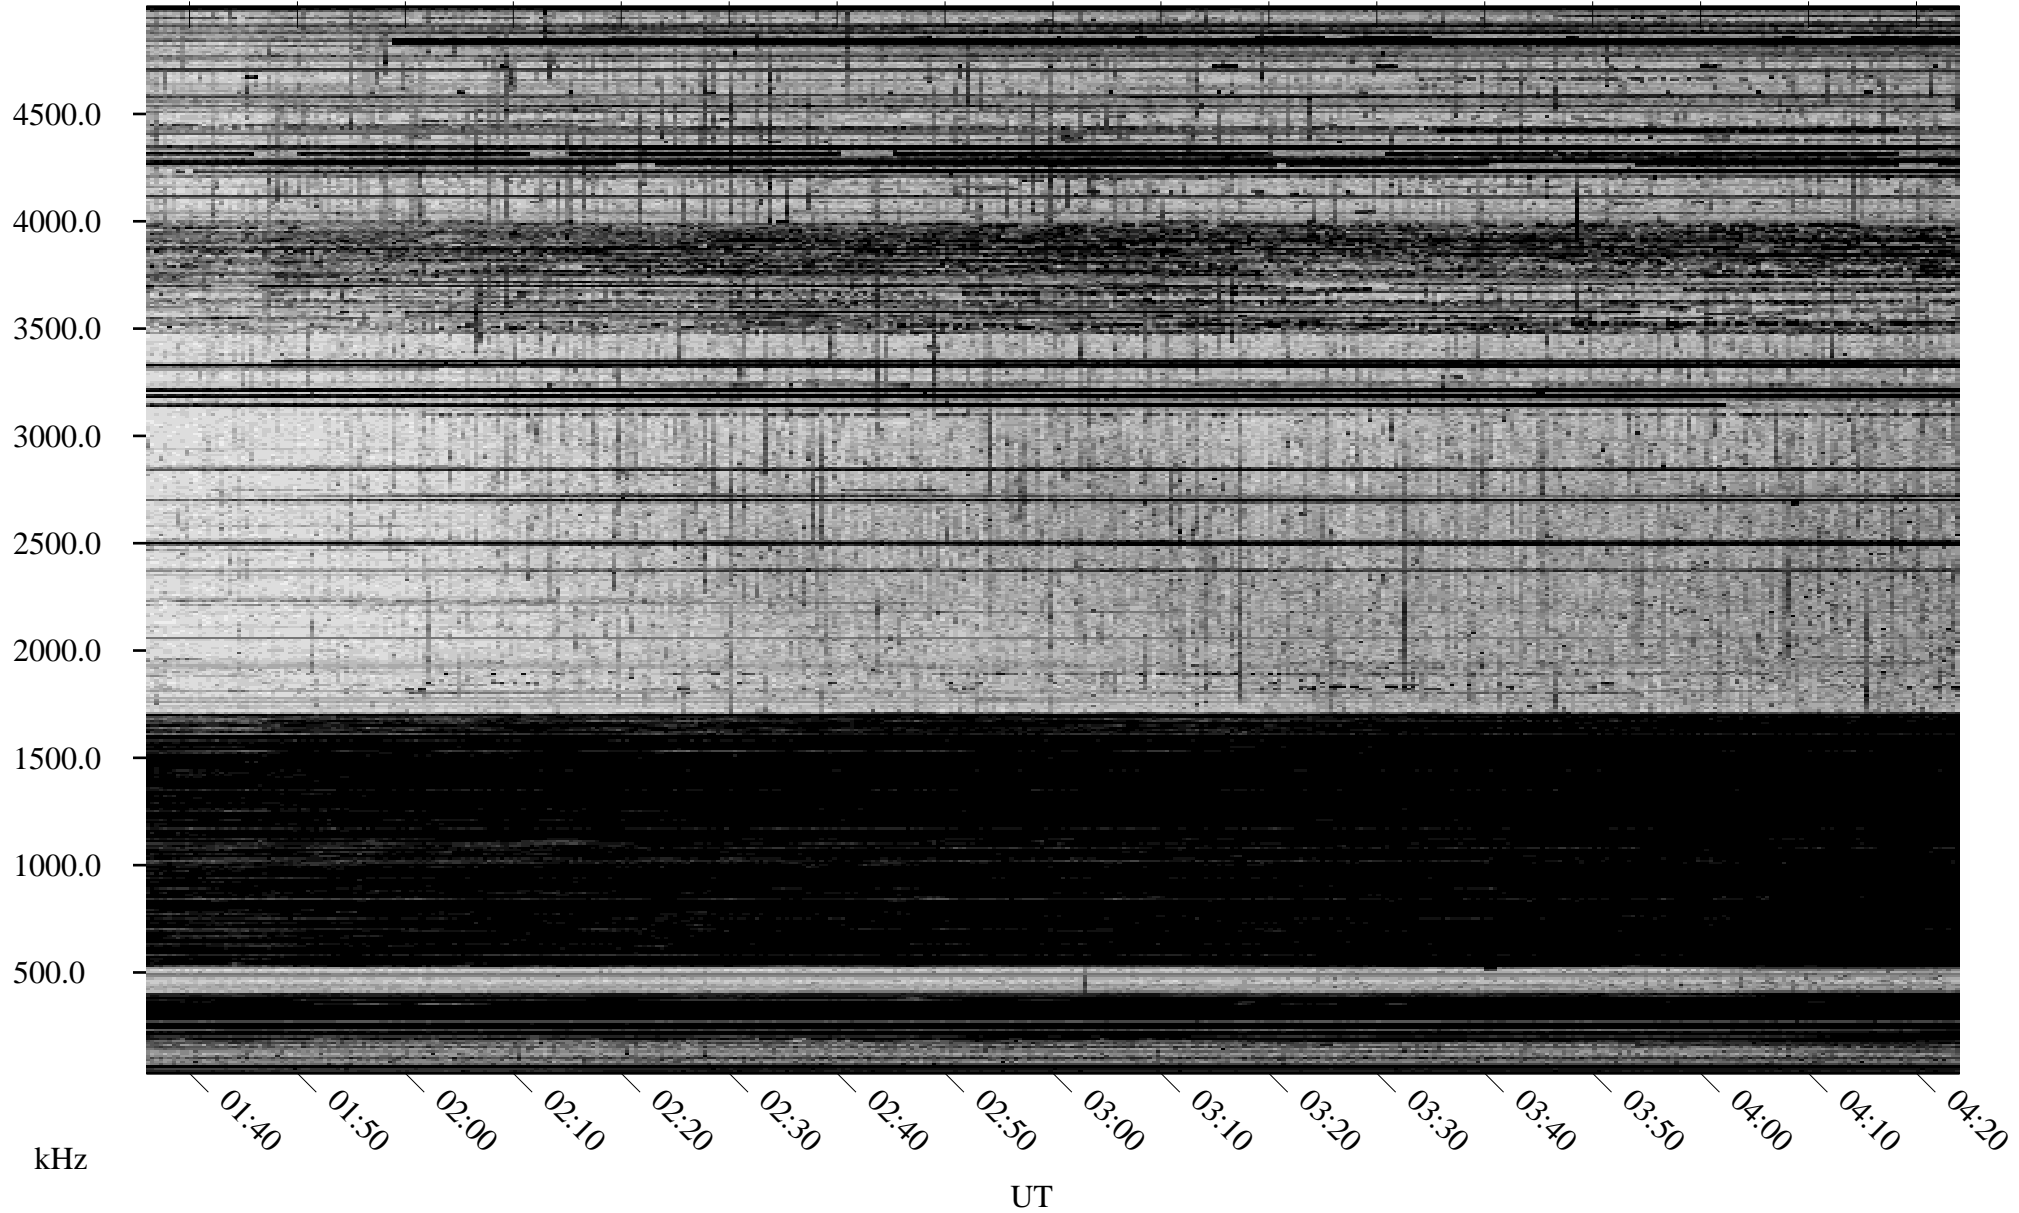

# 03/15/2010 Churchill, Manitoba

Linear Scale    Black = 161    White = 15

ch10074l.r00SUm max\_12

Page 1

# 03/15/2010 Churchill, Manitoba

Linear Scale    Black = 161    White = 15

ch10074l.r00SUm max\_12

Page 2

# 03/16/2010 Churchill, Manitoba

Linear Scale    Black = 161    White = 15

ch10074l.r00SUm max\_12

Page 3

# 03/16/2010 Churchill, Manitoba

Linear Scale    Black = 161    White = 15

ch10074l.r00SUm max\_12

Page 4