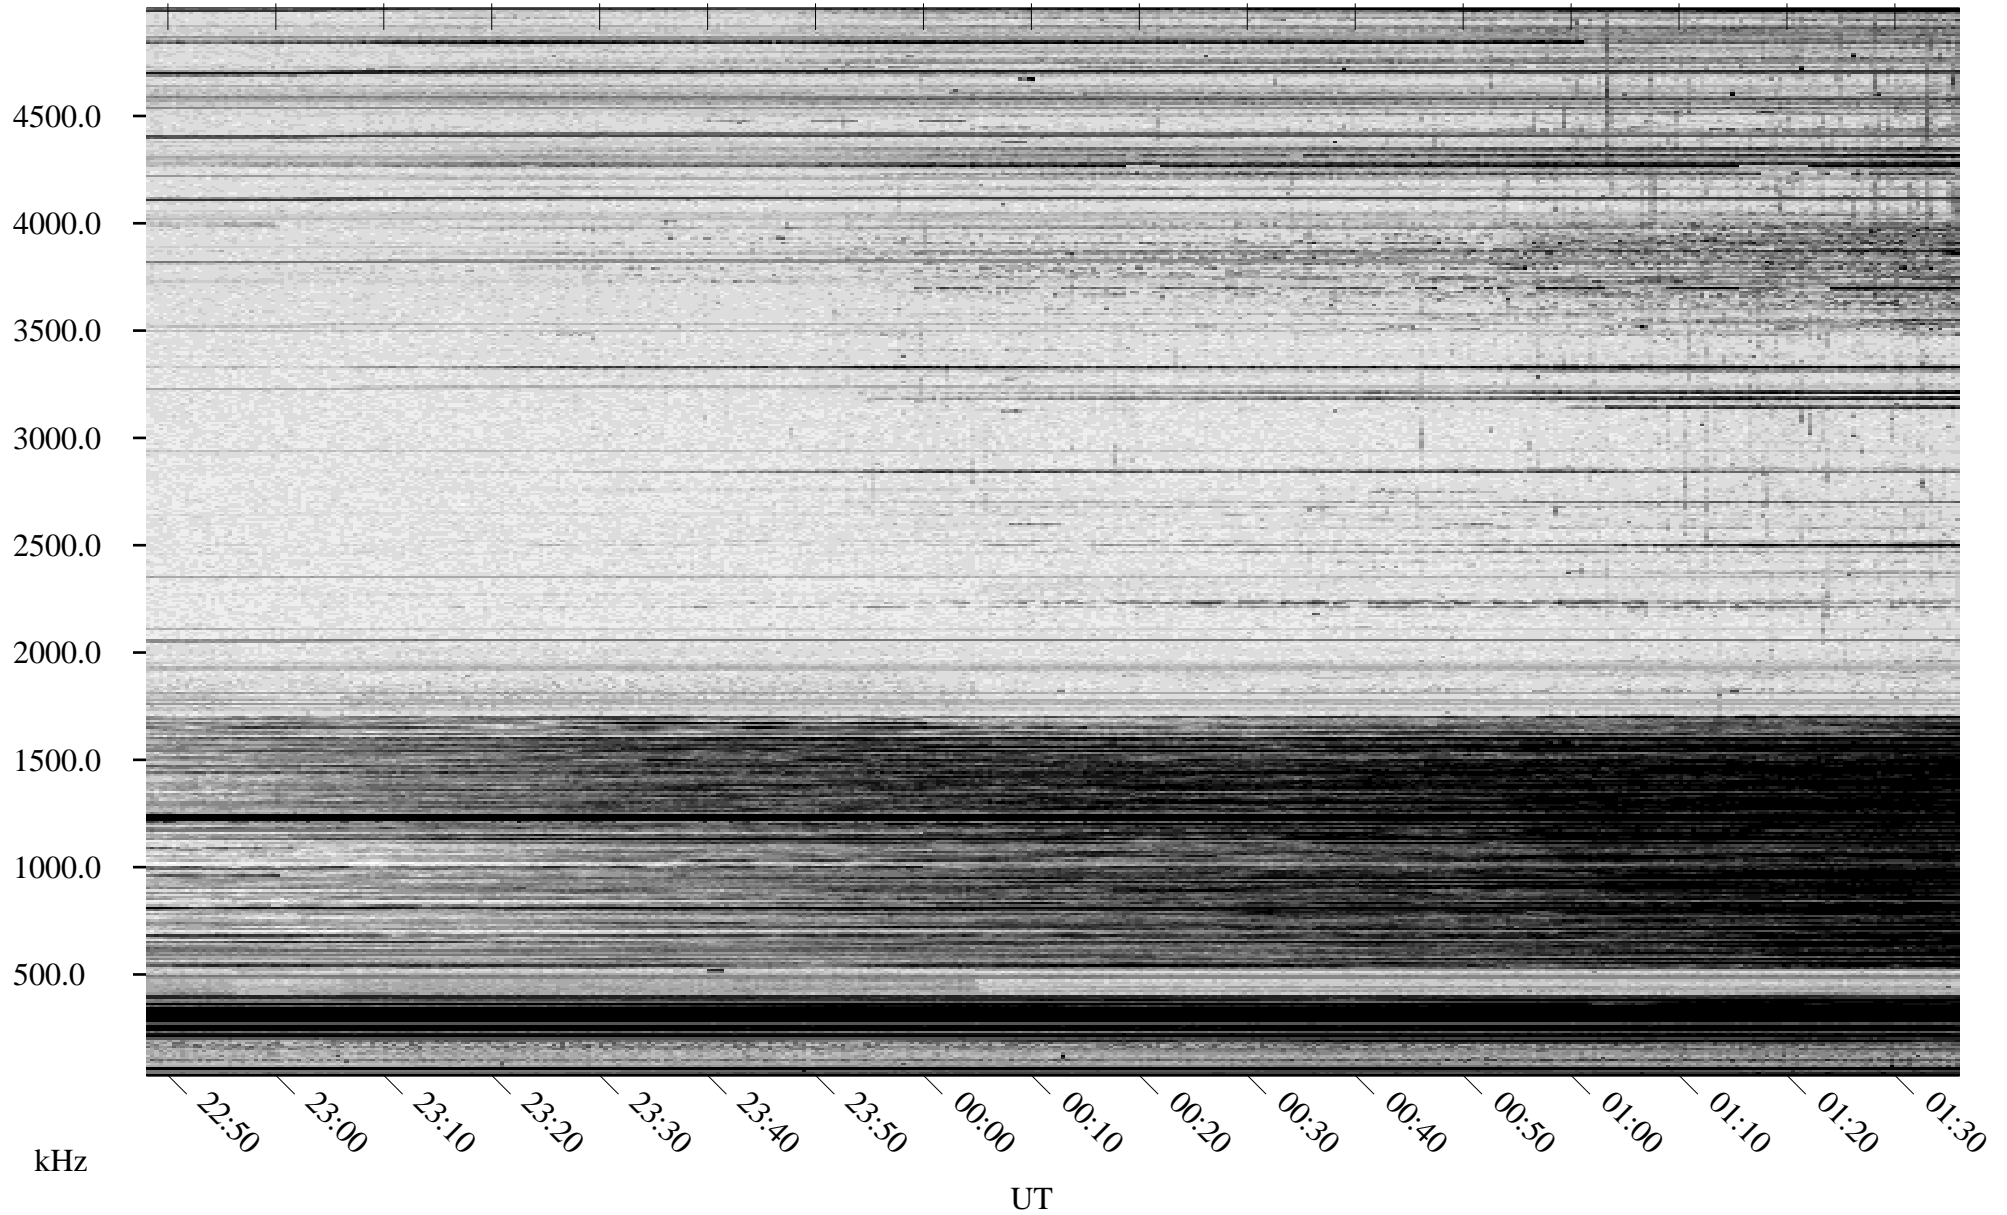

# 03/15/2010 Churchill, Manitoba

Linear Scale    Black = 161    White = 15

ch10074l.r00SUm max\_12

Page 1

# 03/15/2010 Churchill, Manitoba

Linear Scale    Black = 161    White = 15

ch10074l.r00SUm max\_12

Page 2

# 03/16/2010 Churchill, Manitoba

Linear Scale    Black = 161    White = 15

ch10074l.r00SUm max\_12

Page 3

# 03/16/2010 Churchill, Manitoba

Linear Scale    Black = 161    White = 15

ch10074l.r00SUm max\_12

Page 4