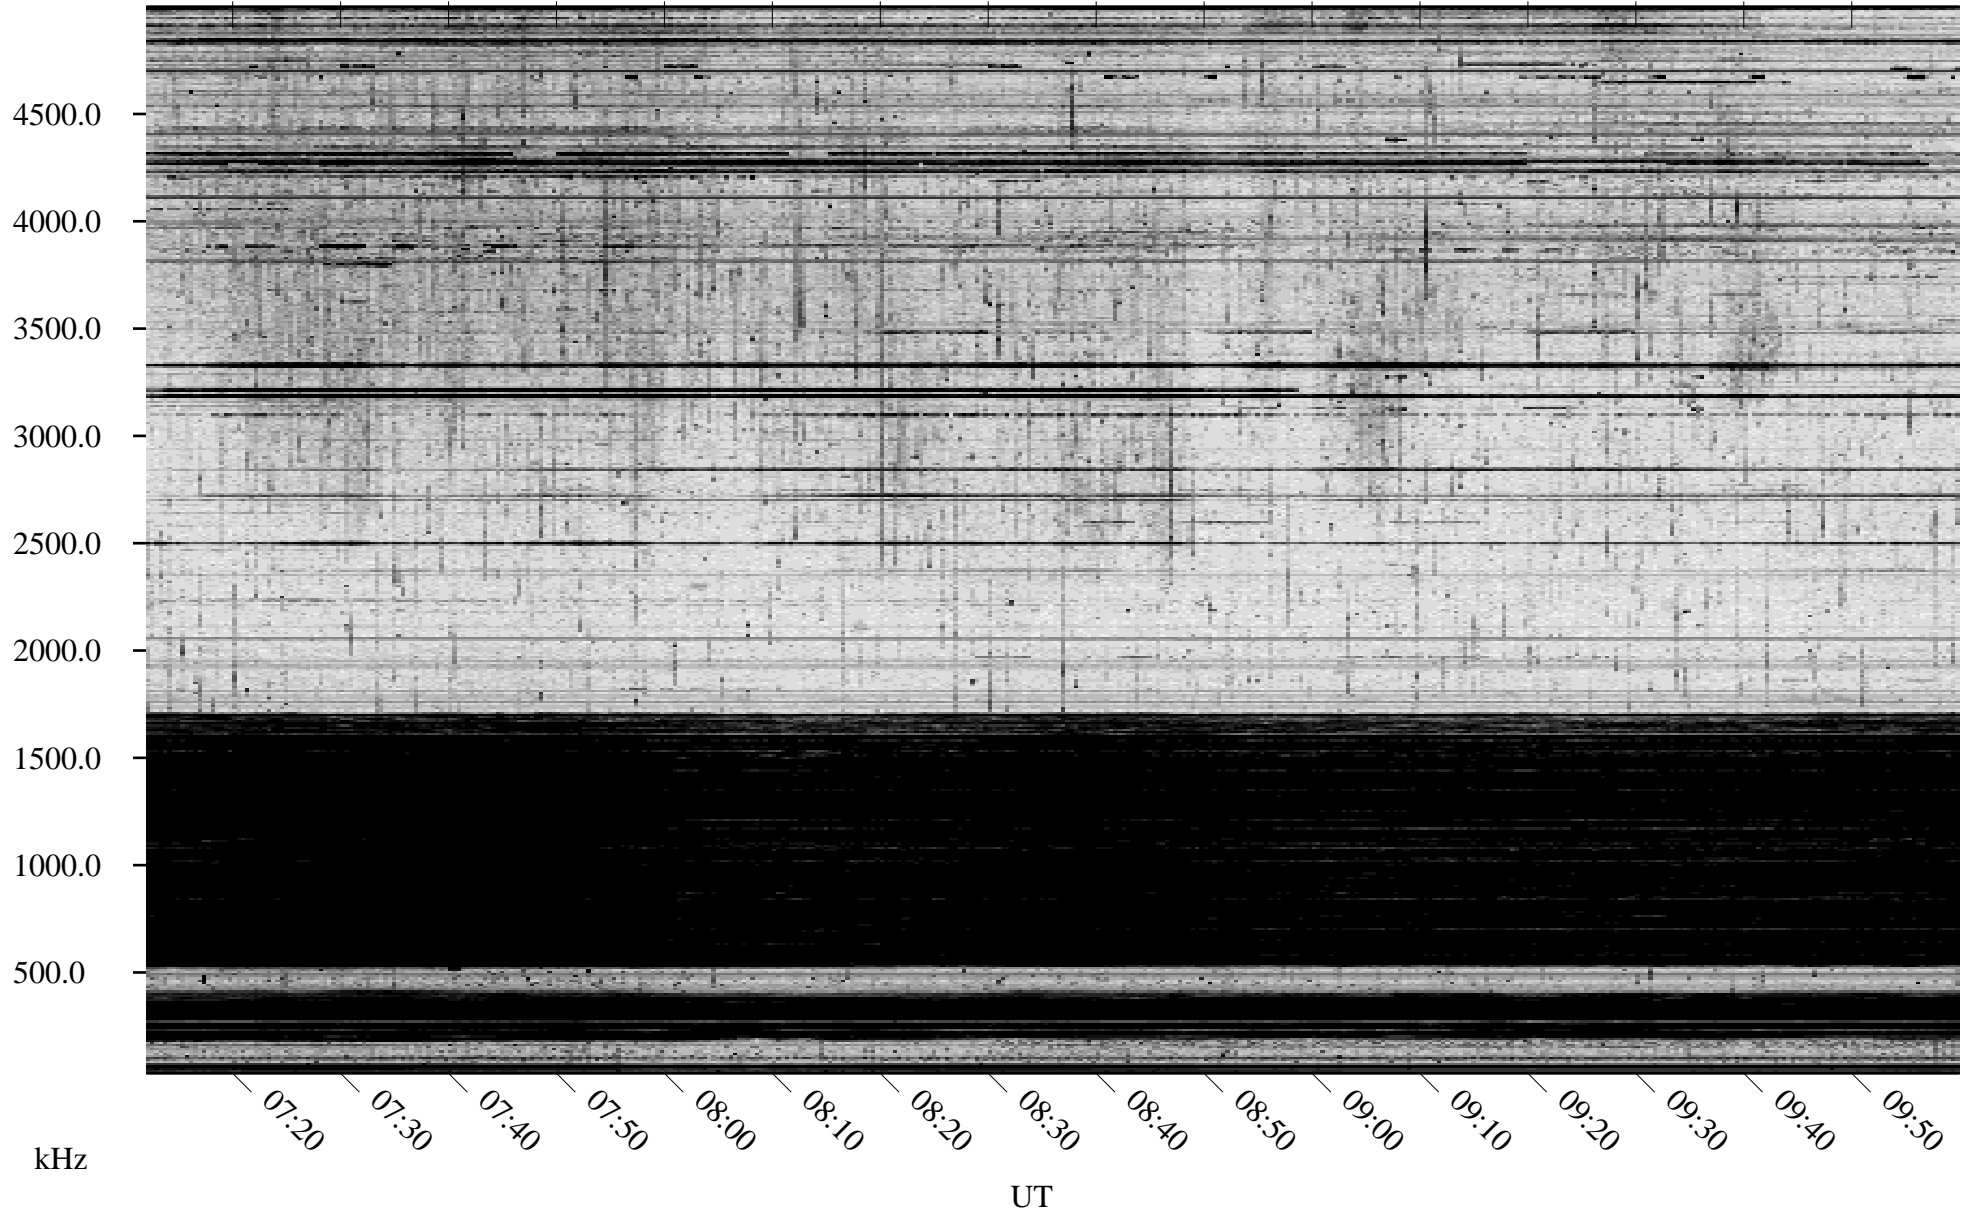

# 03/16/2010 Churchill, Manitoba

Linear Scale    Black = 161    White = 15

ch10074l.r00SUm max\_12

Page 4

# 03/16/2010 Churchill, Manitoba

Linear Scale    Black = 161    White = 15

ch10074l.r00SUm max\_12

Page 5