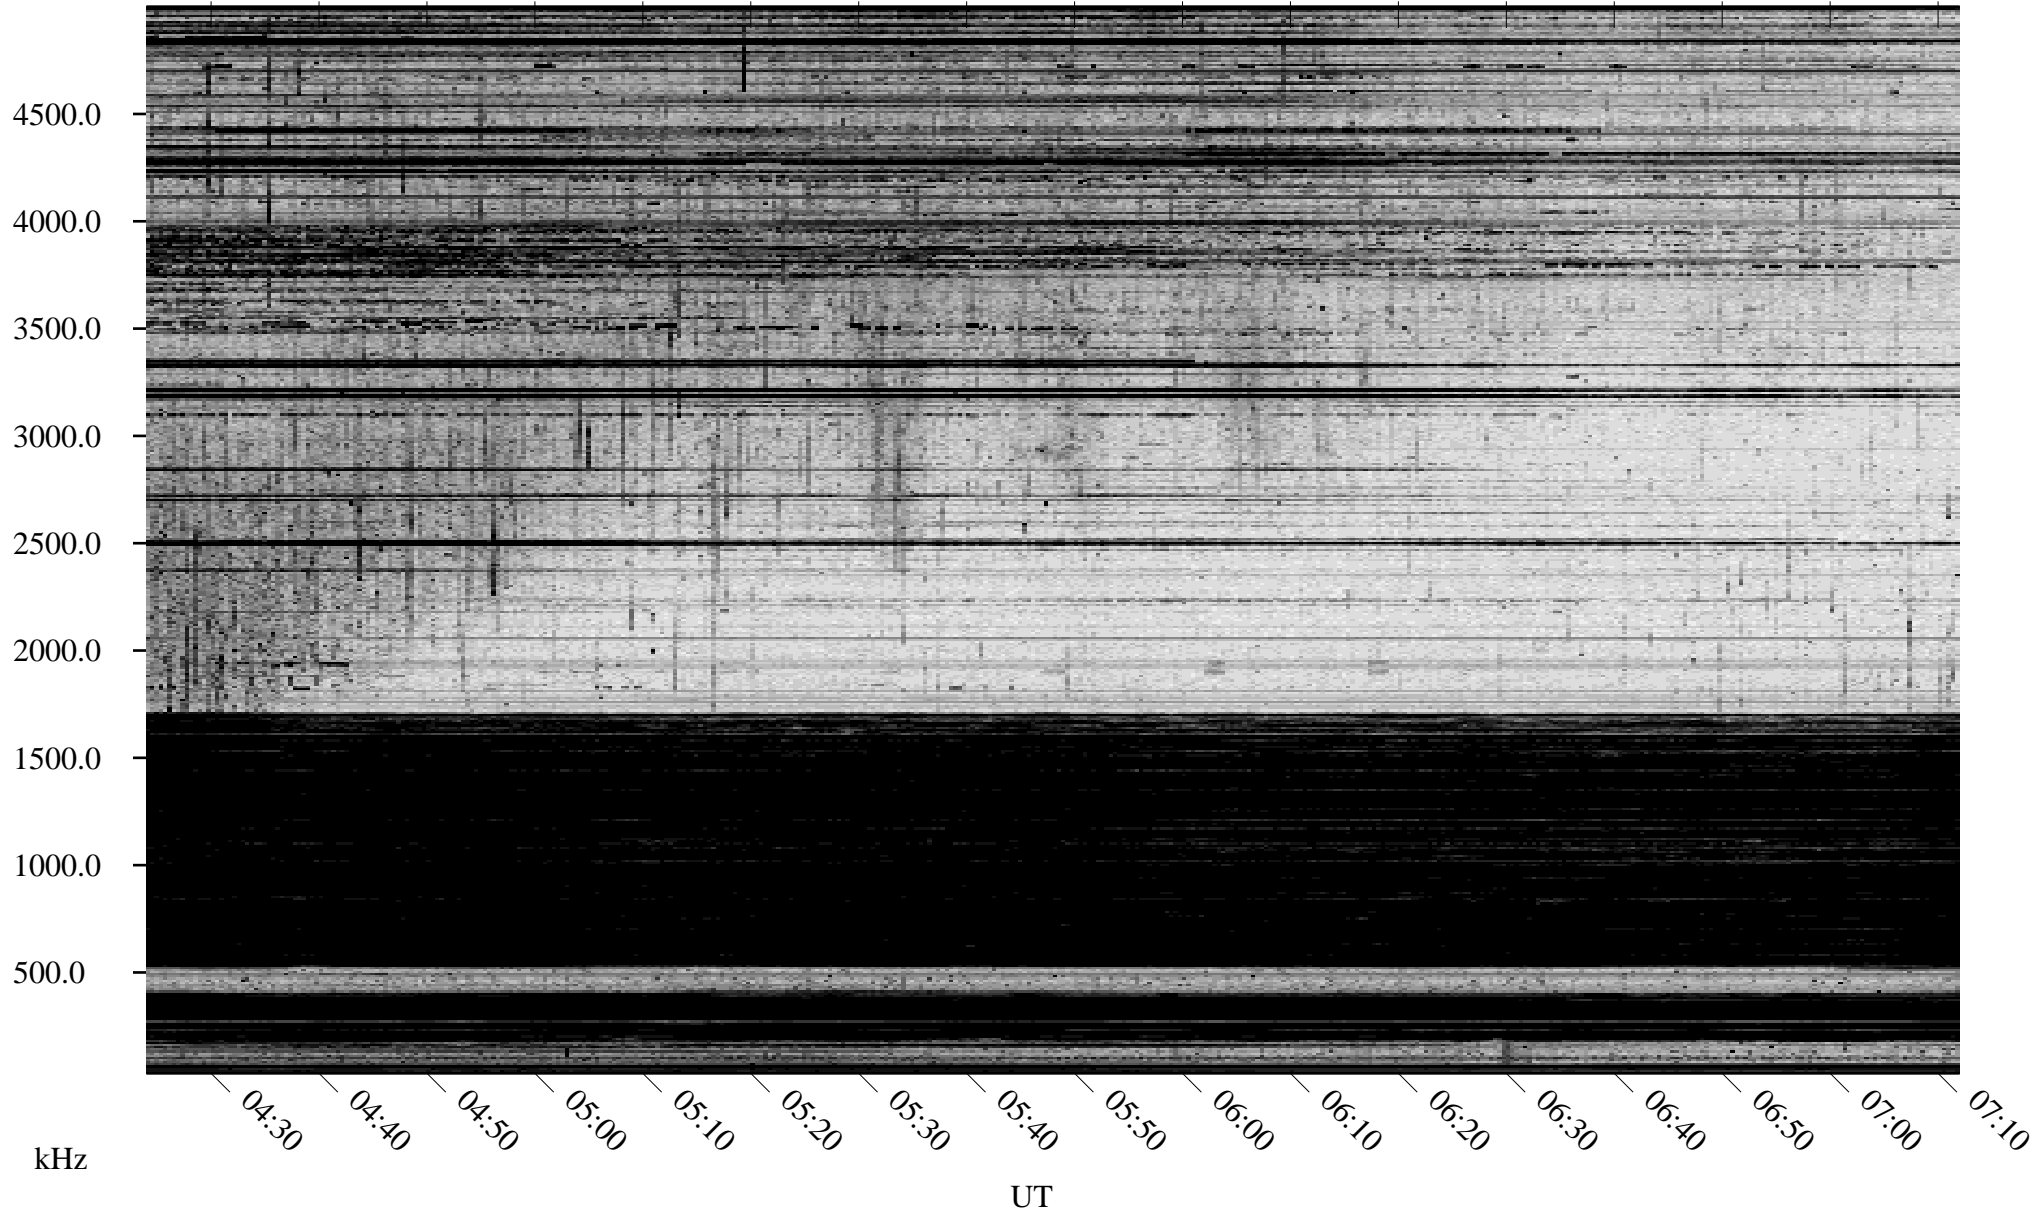

# 03/15/2010 Churchill, Manitoba

Linear Scale    Black = 161    White = 15

ch10074l.r00SUm max\_12

Page 1

# 03/15/2010 Churchill, Manitoba

Linear Scale    Black = 161    White = 15

ch10074l.r00SUm max\_12

Page 2

# 03/16/2010 Churchill, Manitoba

Linear Scale    Black = 161    White = 15

ch10074l.r00SUm max\_12

Page 3

# 03/16/2010 Churchill, Manitoba

Linear Scale    Black = 161    White = 15

ch10074l.r00SUm max\_12

Page 4