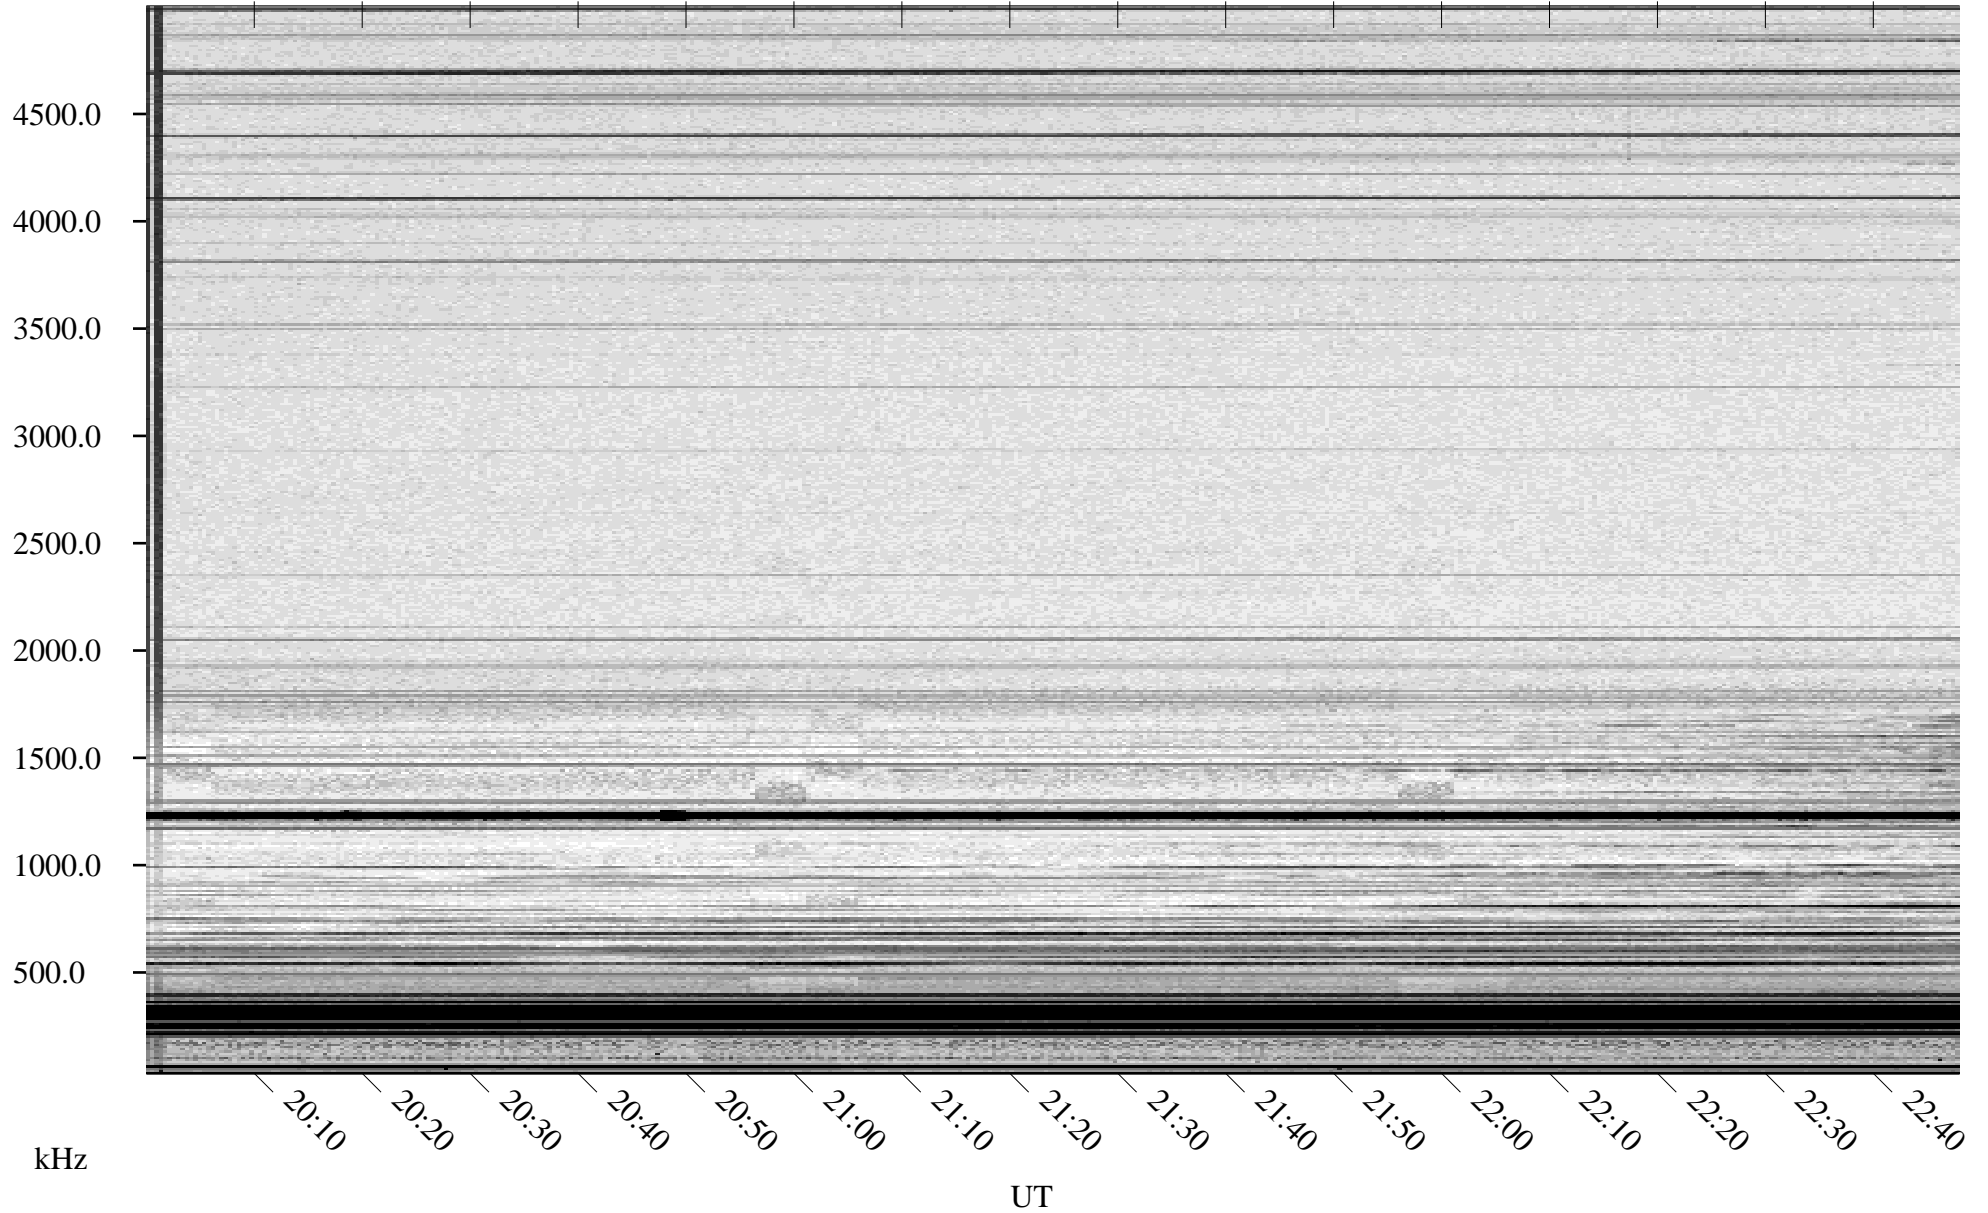

# 03/15/2010 Churchill, Manitoba

Linear Scale    Black = 161    White = 15

ch10074l.r00SUm max\_12

Page 1

# 03/15/2010 Churchill, Manitoba

Linear Scale    Black = 161    White = 15

ch10074l.r00SUm max\_12

Page 2

# 03/16/2010 Churchill, Manitoba

Linear Scale    Black = 161    White = 15

ch10074l.r00SUm max\_12

Page 3

# 03/16/2010 Churchill, Manitoba

Linear Scale    Black = 161    White = 15

ch10074l.r00SUm max\_12

Page 4