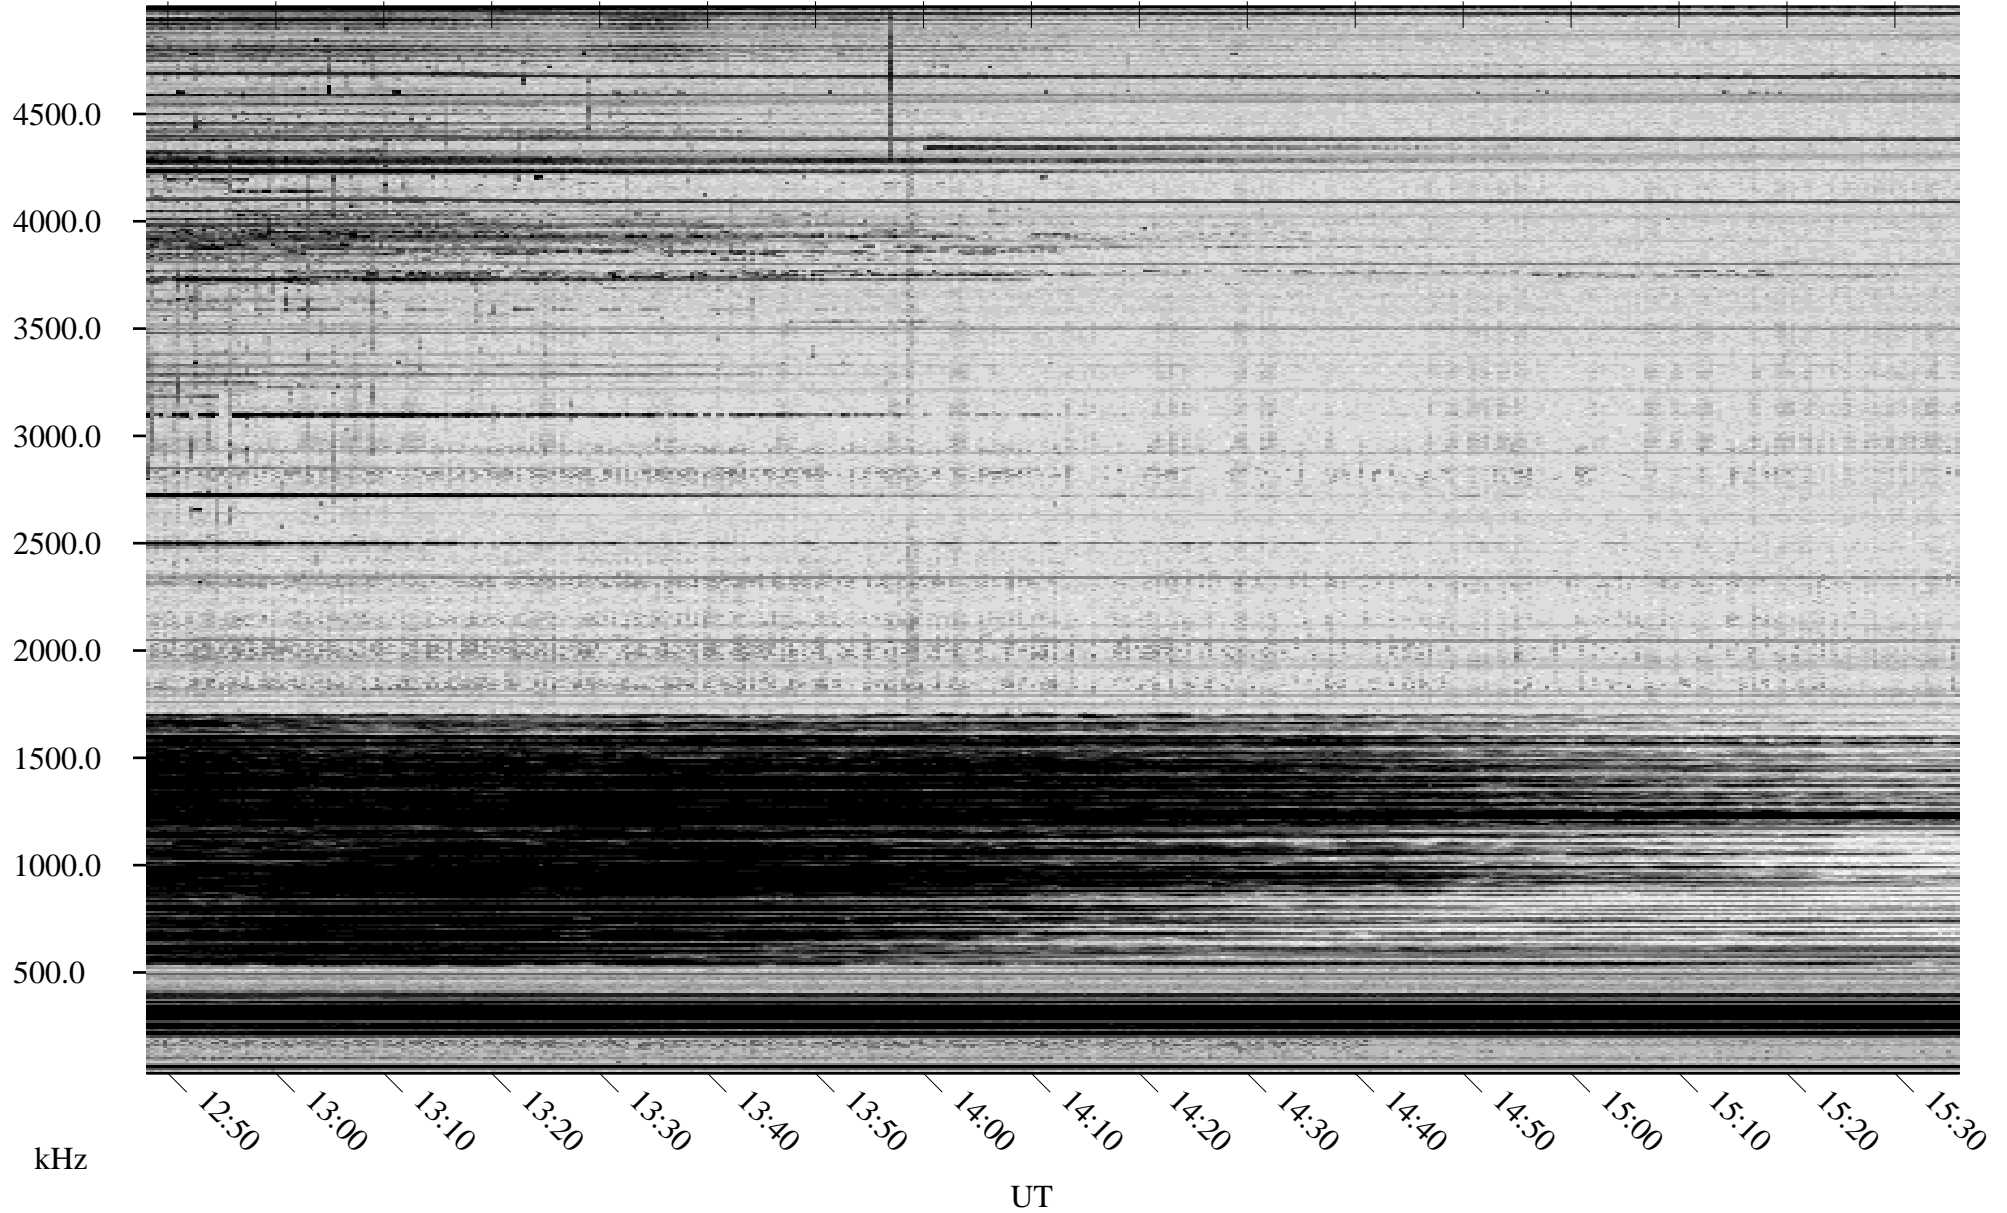

03/16/2010 Churchill, Manitoba

Linear Scale Black = 161 White = 15

ch100751.r00SUm max_12

Page 1

03/16/2010 Churchill, Manitoba

Linear Scale Black = 161 White = 15

ch10075l.r00SUm max_12

Page 2

03/17/2010 Churchill, Manitoba

Linear Scale Black = 161 White = 15

ch100751.r00SUm max_12

Page 3

03/17/2010 Churchill, Manitoba

Linear Scale Black = 161 White = 15

ch100751.r00SUm max_12

Page 4

03/17/2010 Churchill, Manitoba

Linear Scale Black = 161 White = 15

ch100751.r00SUm max_12

Page 5

03/17/2010 Churchill, Manitoba

Linear Scale Black = 161 White = 15

ch100751.r00SUm max_12

Page 6

03/17/2010 Churchill, Manitoba

Linear Scale Black = 161 White = 15

ch100751.r00SUm max_12

Page 7

03/17/2010 Churchill, Manitoba

Linear Scale Black = 161 White = 15

ch100751.r00SUm max_12