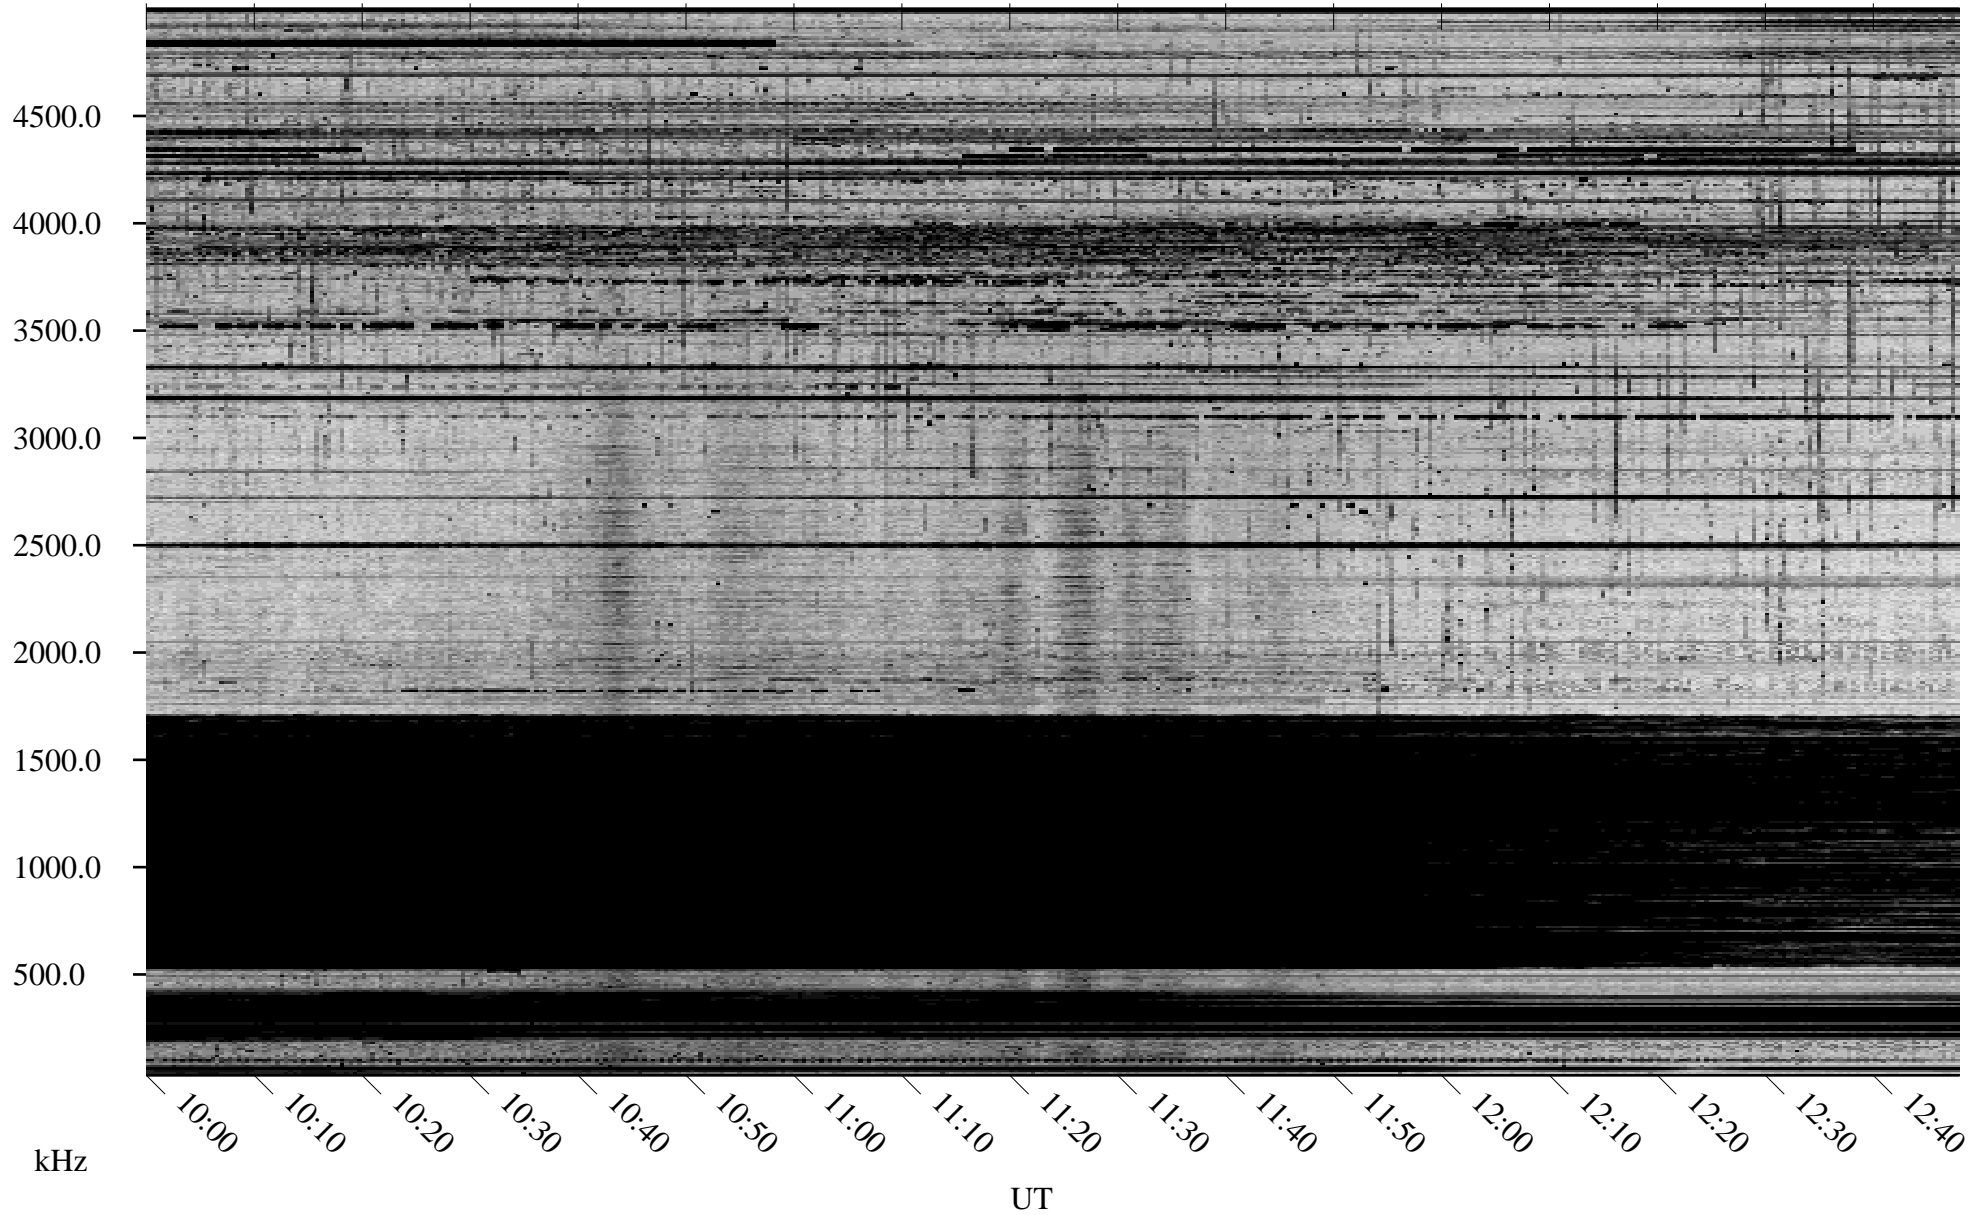

03/16/2010 Churchill, Manitoba

Linear Scale Black = 161 White = 15

ch100751.r00SUm max_12

Page 1

03/16/2010 Churchill, Manitoba

Linear Scale Black = 161 White = 15

ch10075l.r00SUm max_12

Page 2

03/17/2010 Churchill, Manitoba

Linear Scale Black = 161 White = 15

ch100751.r00SUm max_12

Page 3

03/17/2010 Churchill, Manitoba

Linear Scale Black = 161 White = 15

ch100751.r00SUm max_12

Page 4

03/17/2010 Churchill, Manitoba

Linear Scale Black = 161 White = 15

ch100751.r00SUm max_12

Page 5

03/17/2010 Churchill, Manitoba

Linear Scale Black = 161 White = 15

ch100751.r00SUm max_12

Page 6

03/17/2010 Churchill, Manitoba

Linear Scale Black = 161 White = 15

ch100751.r00SUm max_12

Page 7

03/17/2010 Churchill, Manitoba

Linear Scale Black = 161 White = 15

ch100751.r00SUm max_12