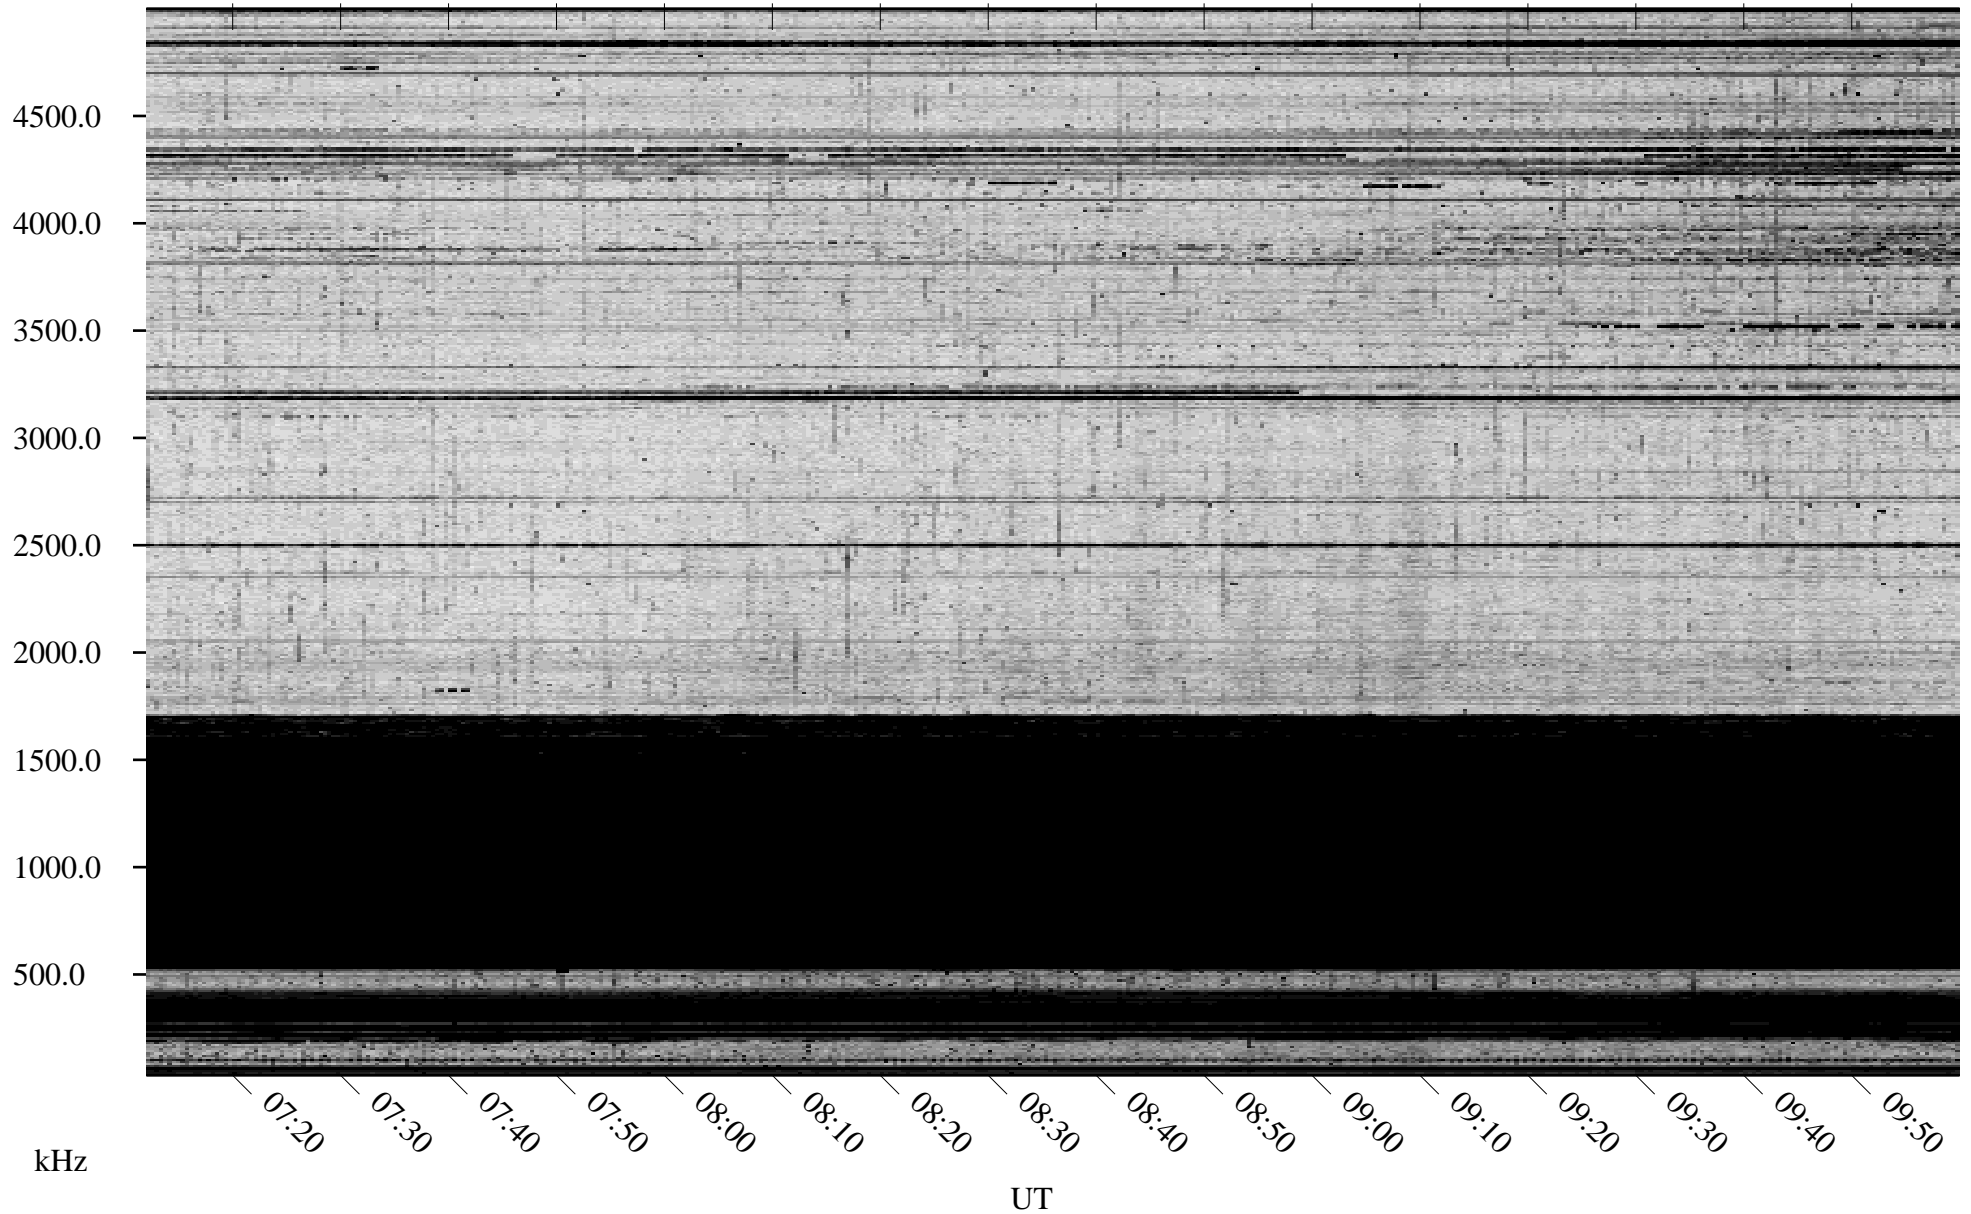

03/16/2010 Churchill, Manitoba

Linear Scale Black = 161 White = 15

ch100751.r00SUm max_12

Page 1

03/16/2010 Churchill, Manitoba

Linear Scale Black = 161 White = 15

ch10075l.r00SUm max_12

Page 2

03/17/2010 Churchill, Manitoba

Linear Scale Black = 161 White = 15

ch100751.r00SUm max_12

Page 3

03/17/2010 Churchill, Manitoba

Linear Scale Black = 161 White = 15

ch100751.r00SUm max_12

Page 4

03/17/2010 Churchill, Manitoba

Linear Scale Black = 161 White = 15

ch100751.r00SUm max_12

Page 5

03/17/2010 Churchill, Manitoba

Linear Scale Black = 161 White = 15

ch100751.r00SUm max_12

Page 6

03/17/2010 Churchill, Manitoba

Linear Scale Black = 161 White = 15

ch100751.r00SUm max_12

Page 7

03/17/2010 Churchill, Manitoba

Linear Scale Black = 161 White = 15

ch100751.r00SUm max_12