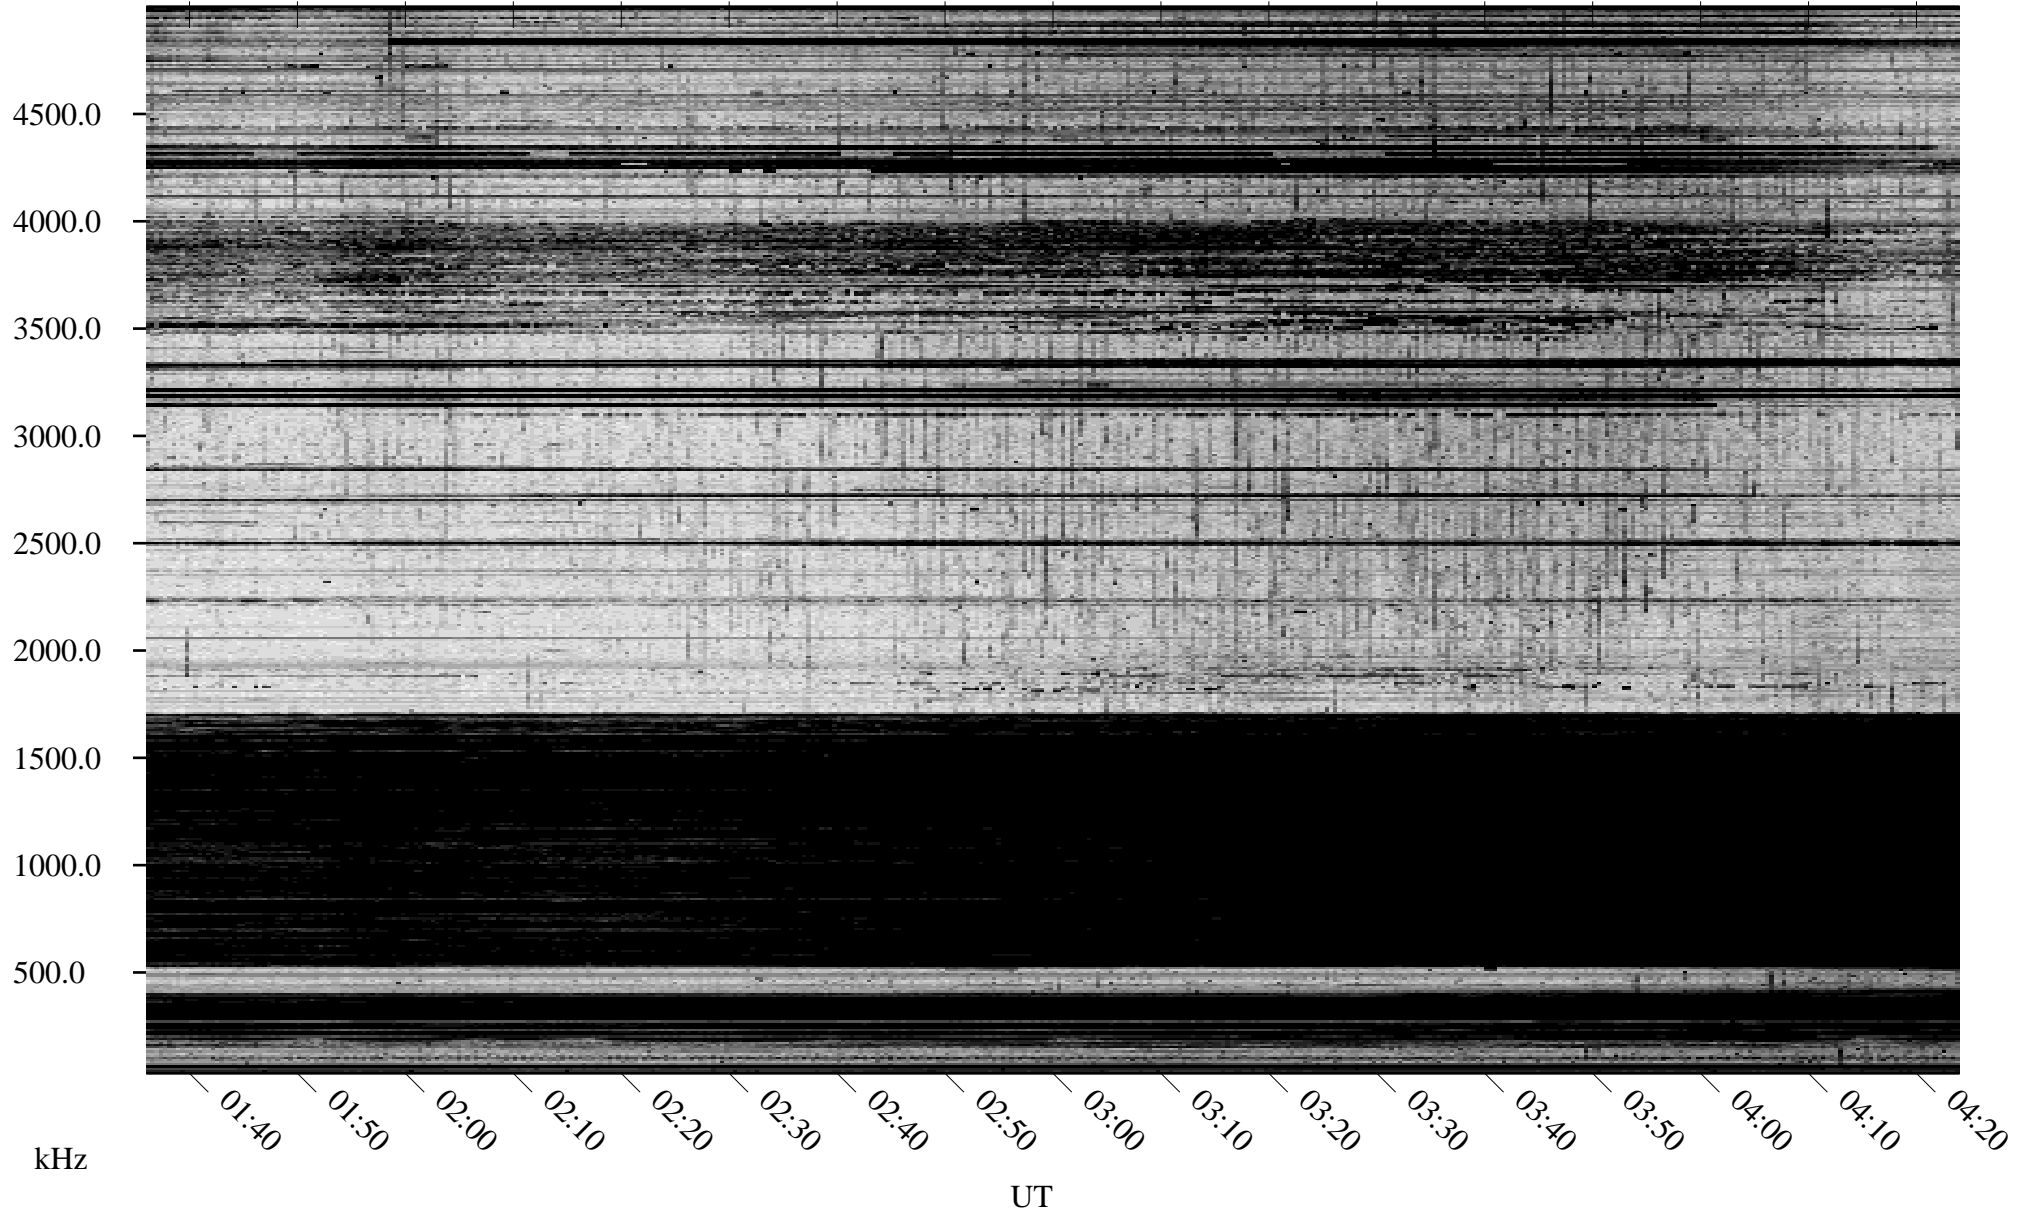

03/16/2010 Churchill, Manitoba

Linear Scale Black = 161 White = 15

ch100751.r00SUm max_12

Page 1

03/16/2010 Churchill, Manitoba

Linear Scale Black = 161 White = 15

ch10075l.r00SUm max_12

Page 2

03/17/2010 Churchill, Manitoba

Linear Scale Black = 161 White = 15

ch100751.r00SUm max_12

Page 3

03/17/2010 Churchill, Manitoba

Linear Scale Black = 161 White = 15

ch100751.r00SUm max_12

Page 4

03/17/2010 Churchill, Manitoba

Linear Scale Black = 161 White = 15

ch100751.r00SUm max_12

Page 5

03/17/2010 Churchill, Manitoba

Linear Scale Black = 161 White = 15

ch100751.r00SUm max_12

Page 6

03/17/2010 Churchill, Manitoba

Linear Scale Black = 161 White = 15

ch100751.r00SUm max_12

Page 7

03/17/2010 Churchill, Manitoba

Linear Scale Black = 161 White = 15

ch100751.r00SUm max_12