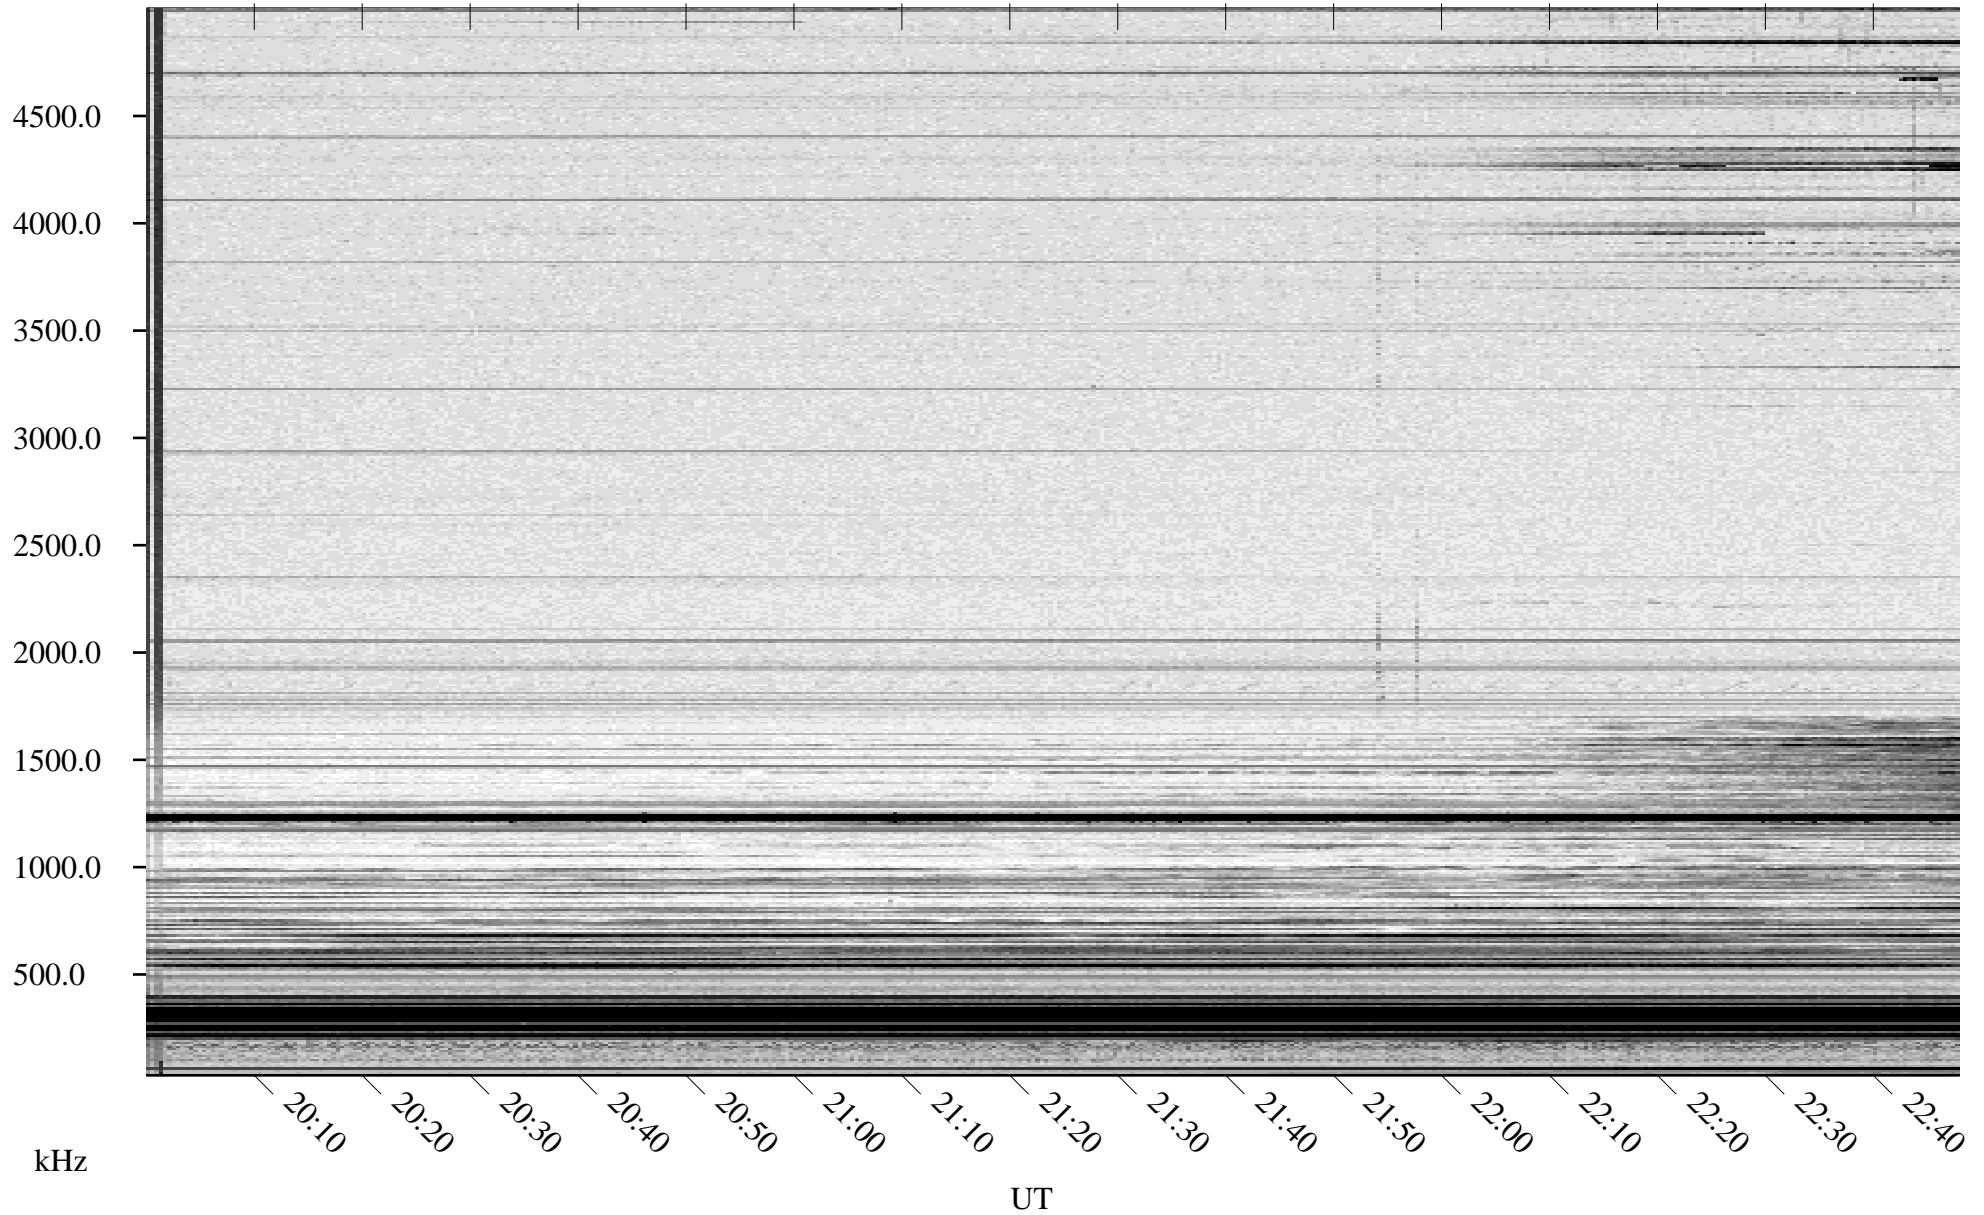

03/16/2010 Churchill, Manitoba

Linear Scale Black = 161 White = 15

ch100751.r00SUm max_12

Page 1

03/16/2010 Churchill, Manitoba

Linear Scale Black = 161 White = 15

ch10075l.r00SUm max_12

Page 2

03/17/2010 Churchill, Manitoba

Linear Scale Black = 161 White = 15

ch100751.r00SUm max_12

Page 3

03/17/2010 Churchill, Manitoba

Linear Scale Black = 161 White = 15

ch100751.r00SUm max_12

Page 4

03/17/2010 Churchill, Manitoba

Linear Scale Black = 161 White = 15

ch100751.r00SUm max_12

Page 5

03/17/2010 Churchill, Manitoba

Linear Scale Black = 161 White = 15

ch100751.r00SUm max_12

Page 6

03/17/2010 Churchill, Manitoba

Linear Scale Black = 161 White = 15

ch100751.r00SUm max_12

Page 7

03/17/2010 Churchill, Manitoba

Linear Scale Black = 161 White = 15

ch100751.r00SUm max_12