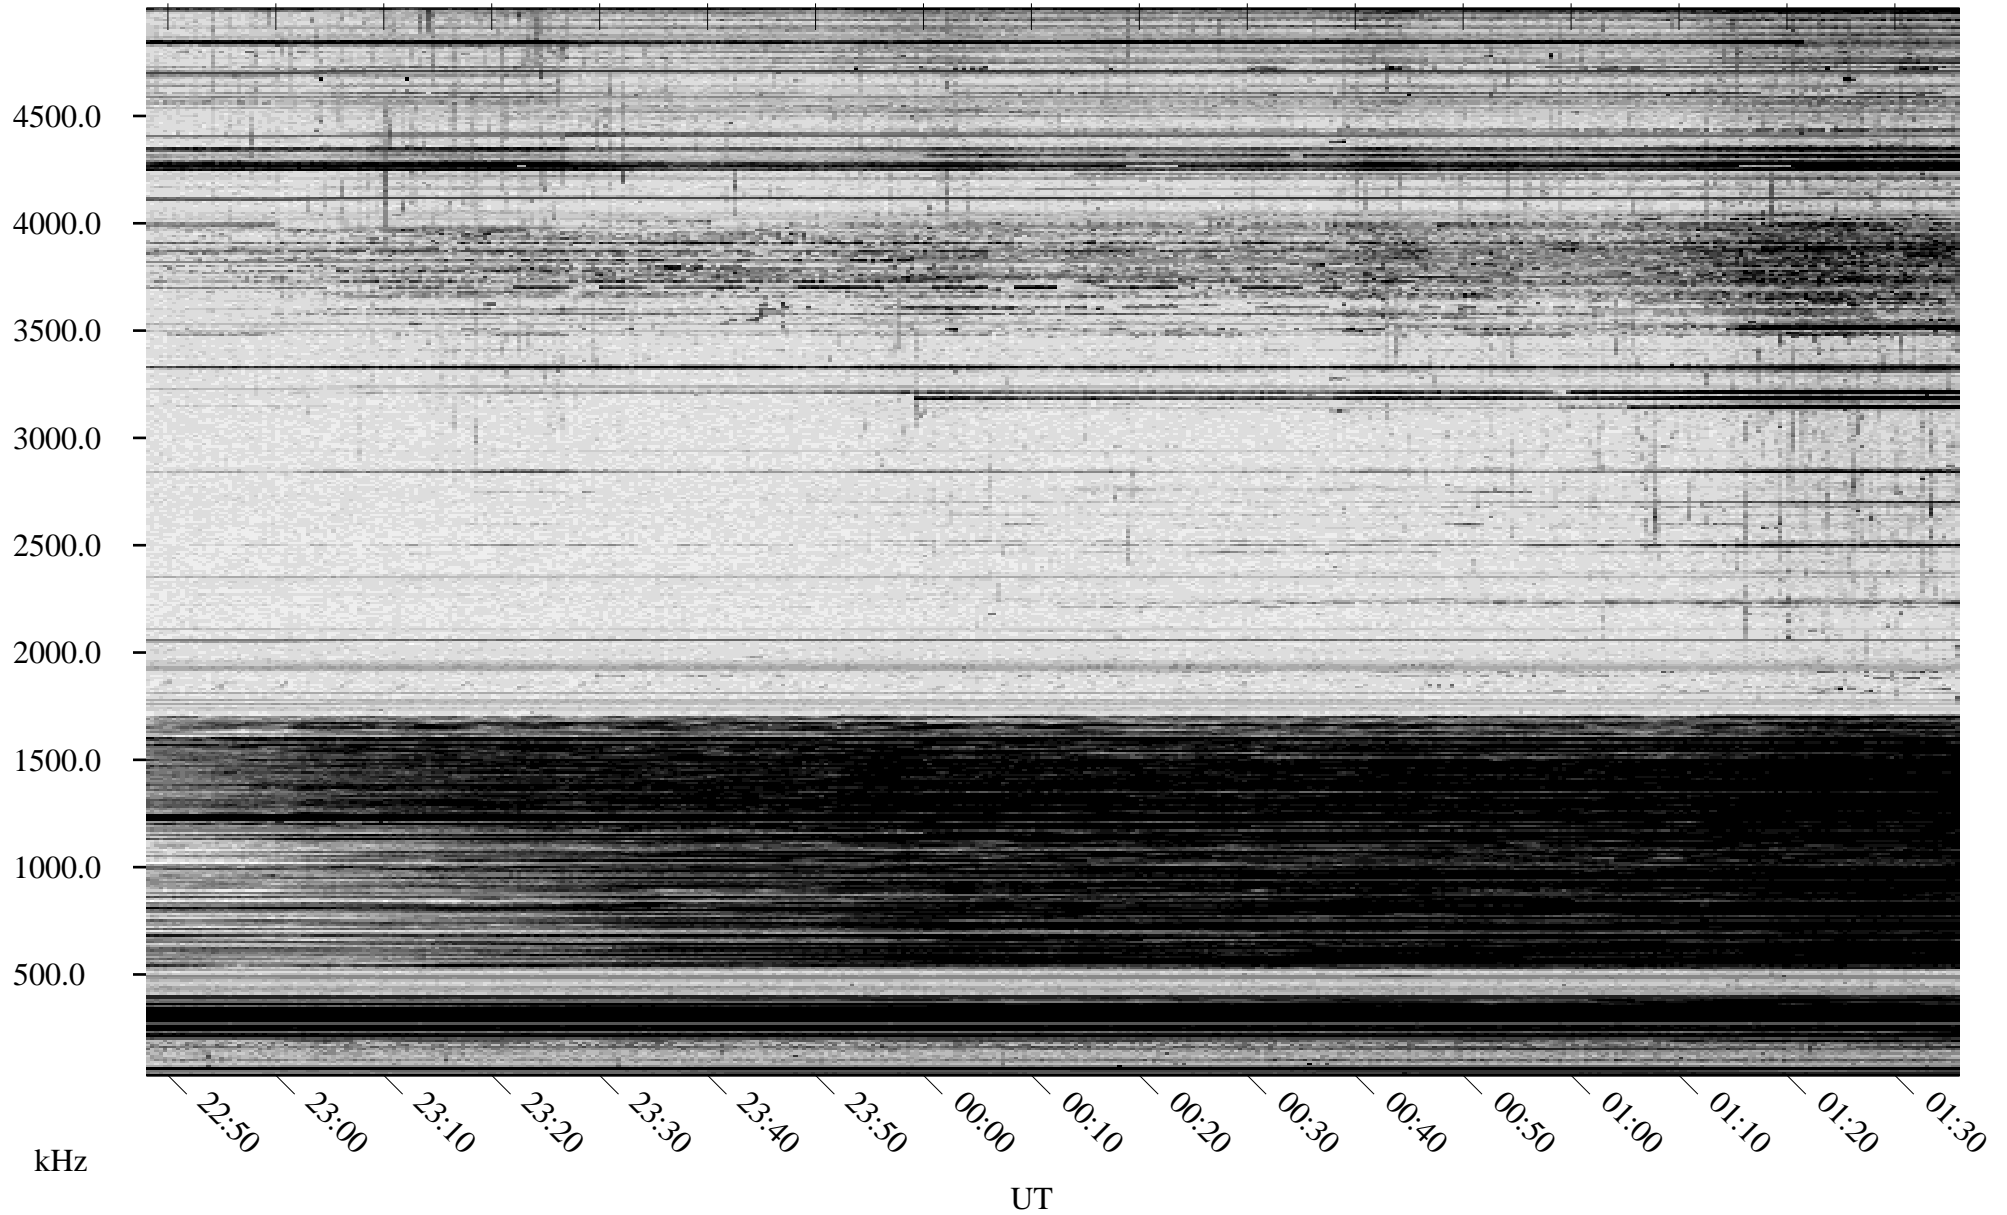

03/16/2010 Churchill, Manitoba

Linear Scale Black = 161 White = 15

ch100751.r00SUm max_12

Page 1

03/16/2010 Churchill, Manitoba

Linear Scale Black = 161 White = 15

ch10075l.r00SUm max_12

Page 2

03/17/2010 Churchill, Manitoba

Linear Scale Black = 161 White = 15

ch100751.r00SUm max_12

Page 3

03/17/2010 Churchill, Manitoba

Linear Scale Black = 161 White = 15

ch100751.r00SUm max_12

Page 4

03/17/2010 Churchill, Manitoba

Linear Scale Black = 161 White = 15

ch100751.r00SUm max_12

Page 5

03/17/2010 Churchill, Manitoba

Linear Scale Black = 161 White = 15

ch100751.r00SUm max_12

Page 6

03/17/2010 Churchill, Manitoba

Linear Scale Black = 161 White = 15

ch100751.r00SUm max_12

Page 7

03/17/2010 Churchill, Manitoba

Linear Scale Black = 161 White = 15

ch100751.r00SUm max_12