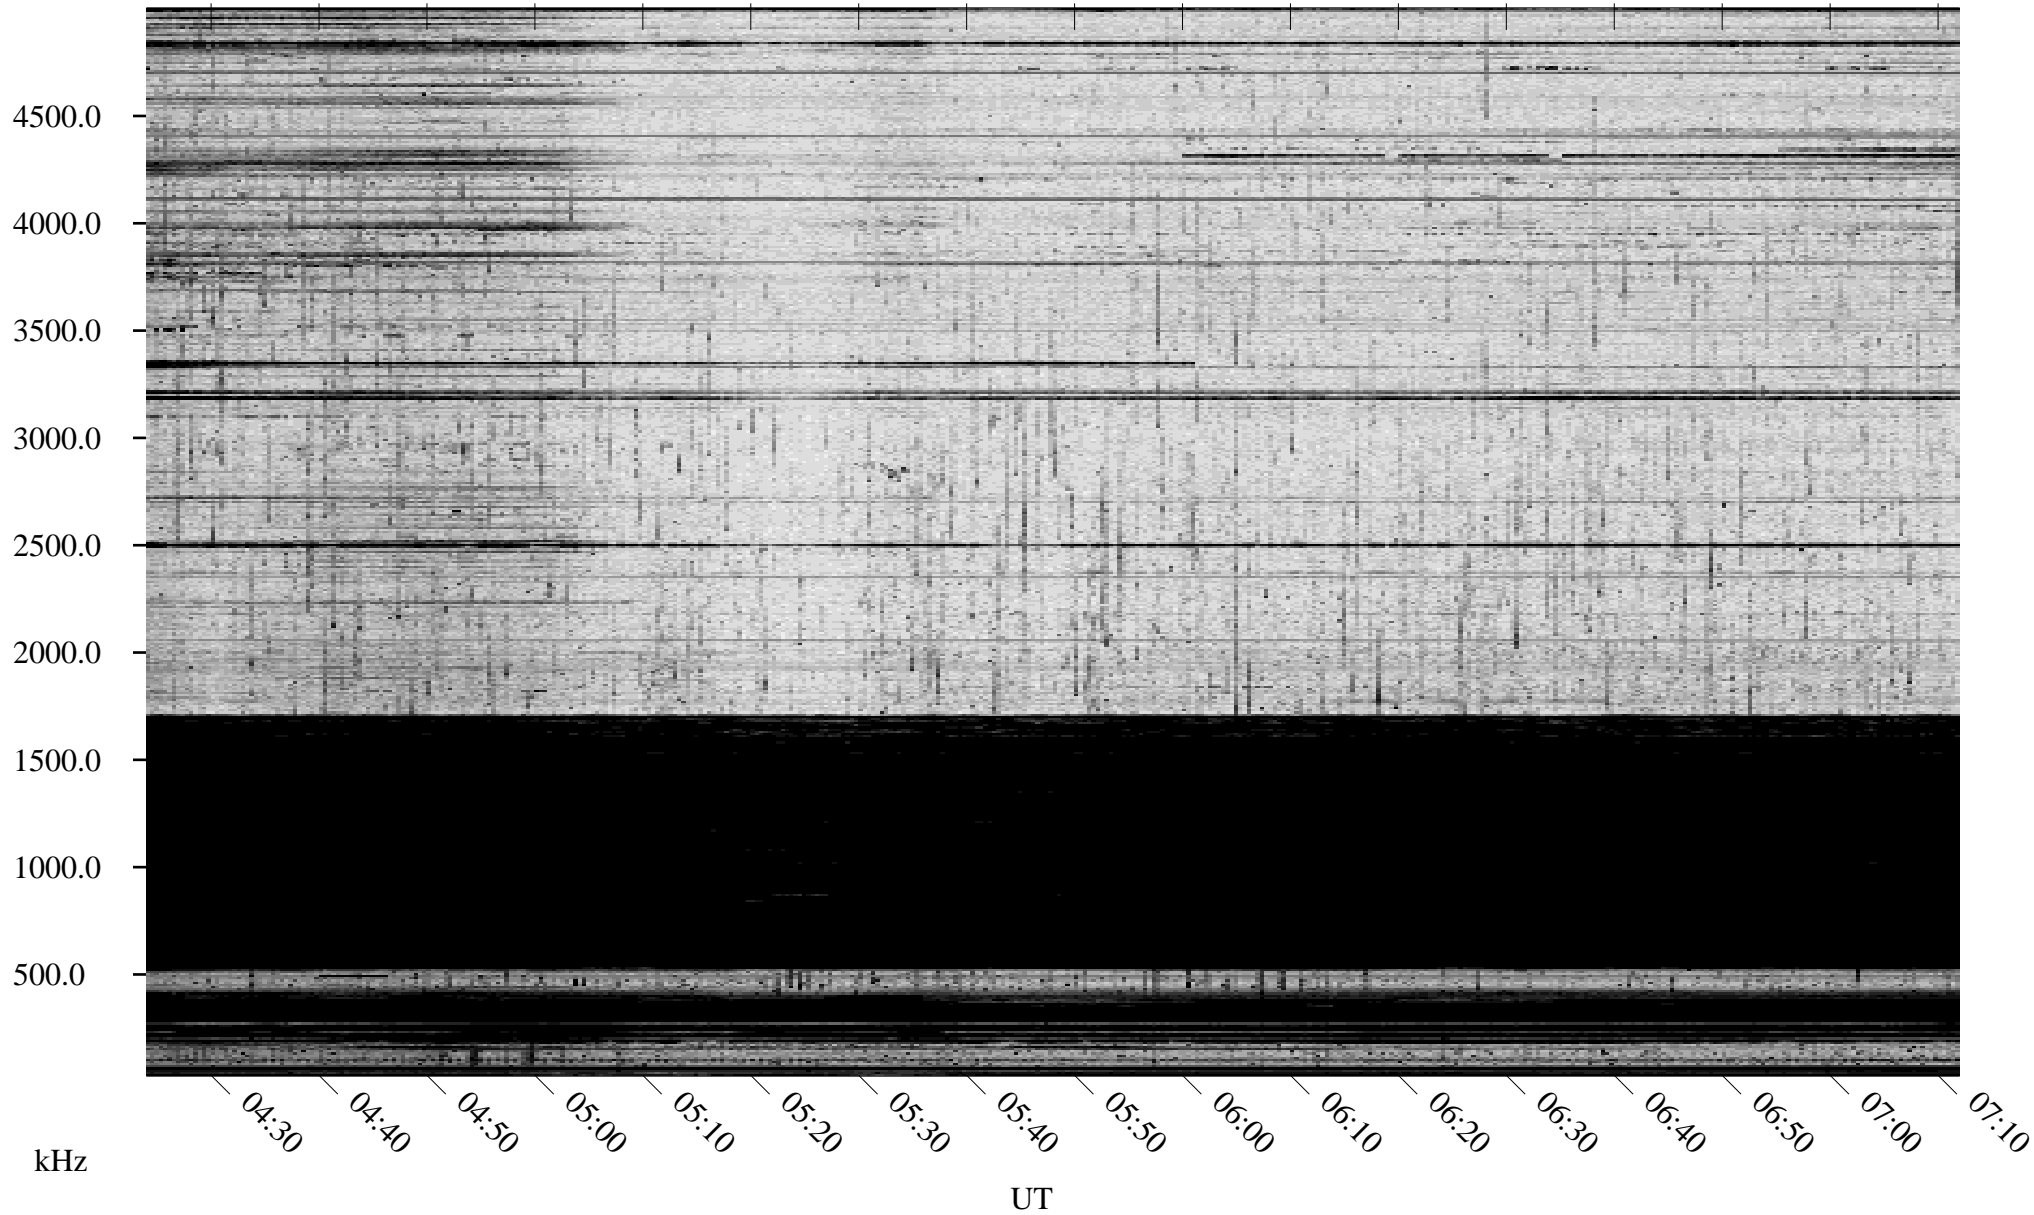

03/16/2010 Churchill, Manitoba

Linear Scale Black = 161 White = 15

ch100751.r00SUm max_12

Page 1

03/16/2010 Churchill, Manitoba

Linear Scale Black = 161 White = 15

ch10075l.r00SUm max_12

Page 2

03/17/2010 Churchill, Manitoba

Linear Scale Black = 161 White = 15

ch100751.r00SUm max_12

Page 3

03/17/2010 Churchill, Manitoba

Linear Scale Black = 161 White = 15

ch100751.r00SUm max_12

Page 4

03/17/2010 Churchill, Manitoba

Linear Scale Black = 161 White = 15

ch100751.r00SUm max_12

Page 5

03/17/2010 Churchill, Manitoba

Linear Scale Black = 161 White = 15

ch100751.r00SUm max_12

Page 6

03/17/2010 Churchill, Manitoba

Linear Scale Black = 161 White = 15

ch100751.r00SUm max_12

Page 7

03/17/2010 Churchill, Manitoba

Linear Scale Black = 161 White = 15

ch100751.r00SUm max_12